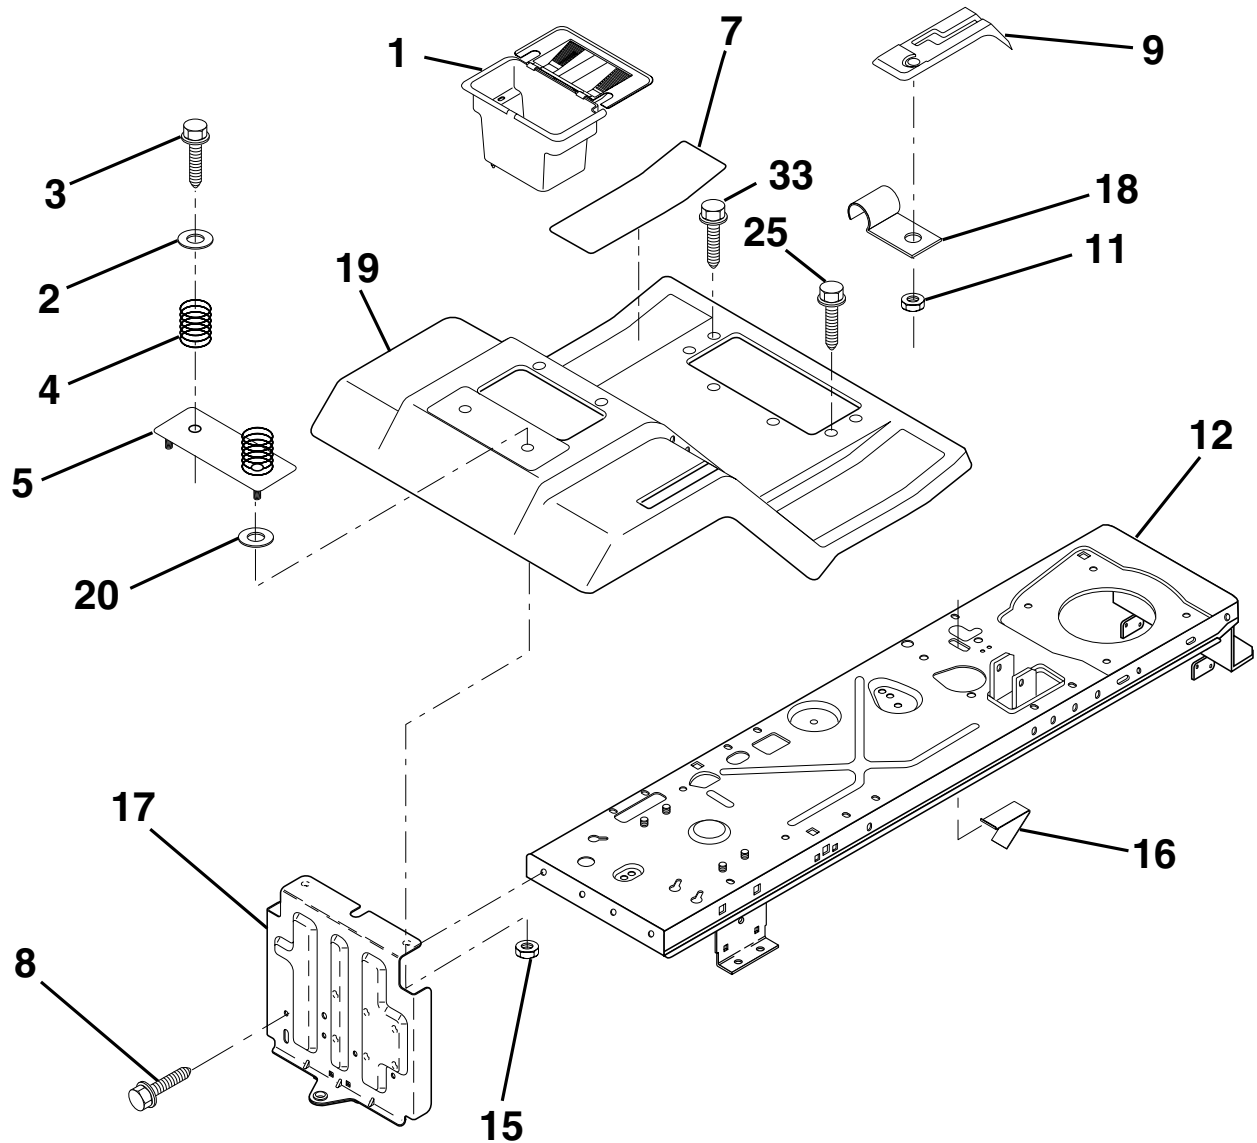

REPAIR PARTS

TRACTOR - - MODEL NO. LRH130 (HA13H36B)

FENDER/CHASSIS

KEY NO.	PART NO.	DESCRIPTION	KEY NO.	PART NO.	DESCRIPTION
1	532156417	Case, Battery	12	532145190	Assembly, Frame
2	819132012	Washer 13/32 x 1-1/4 x 12 Ga.	15	873640400	Nut, Keps 1/4-20 UNC
3	817490612	Screw, Hex Wsh. Thrdrol 3/8-16 x 3/4	16	532141736	Switch, Actuator
4	532124181	Spring, Compression, Seat	17	532140782	Drawbar
5	532125142	Plate, Asm. Battery	18	532126470	Clip, Insulated
7	532126700	Pad, Footrest	19	532141393	Fender/Footrest
8	817060512	Screw 5/16-18 x 3/4	20	819091413	Washer 9/32 x 7/8 x 13 Ga.
9	532166614	Console, Shift Control	25	817060514	Screw Tapping 5/16-18 UNC
11	532124346	Nut, Self-Threading, Wsher Hd 3/16	33	817190516	Screw, Hex. S.T. 5/16-18 UNC x 1

HARDWARE SHOWN LARGER FOR EASIER IDENTIFICATION