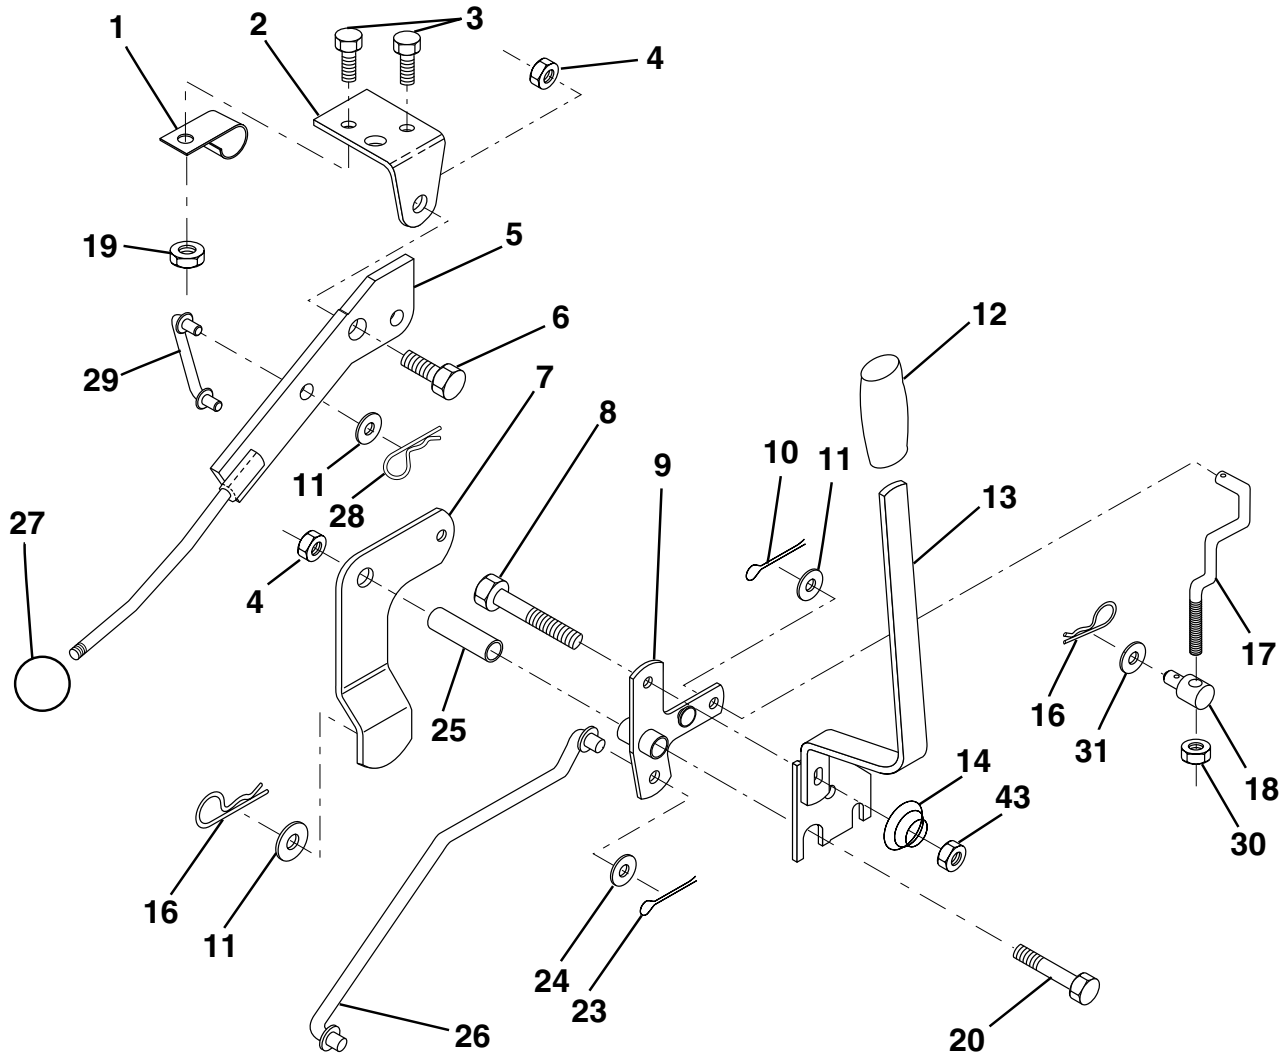

REPAIR PARTS

TRACTOR - - MODEL NO. LRH130 (HA13H36B)

MOWER LIFT LEVER

KEY NO.	PART NO.	DESCRIPTION	KEY NO.	PART NO.	DESCRIPTION
1	532126470	Clip, Insulated	17	532127359	Link, Front Lift
2	532122018	Bracket, Mower Clutch	18	532142028	Trunnion, Threaded 3/8-16
3	871110408	Bolt, Fin. Hex 1/4-20 UNC x 1/2	19	873680400	Nut, Crownlock 1/4-20
4	873680600	Nut, Crownlock 3/8-16	20	874760644	Bolt, Fin. Hex 3/8-16 UNC x 2-3/4
5	532145187	Assembly, Clutch Lever	23	876020416	Pin, Cotter 1/8 x 1
6	532106451	Bolt, Shoulder	24	819171612	Washer 17/32 x 1 x 12 Ga.
7	532135371	Assembly, Mower Clutch Arm	25	532121933	Tube, Spacer
8	874760636	Bolt, Hex 3/8-16 UNC x 2-1/4	26	532141470	Rod, Mower Lift
9	532121930	Assembly, Bellcrank Lift	27	532121466	Knob
10	876020412	Pin, Cotter 1/8 x 3/4	28	876020312	Pin, Cotter 3/32 x 3/4
11	819131316	Washer 13/32 x 13/16 x 16 Ga.	29	532131655	Link, Mower Clutch
12	532122027	Grip, Handle	30	873350600	Nut, Hex Jam 3/8-16 x 1.30
13	532139352	Assembly, Lift Handle	31	819132012	Washer 13/32 x 1-1/4 x 12 Ga.
14	532123496	Spring, Compression	43	873900600	Nut Lock Flg. 3/8-16 Unc
15	819131212	Washer 13/32 x 3/4 x 12 Ga.			
16	532124961	Retainer, Spring			

HARDWARE SHOWN LARGER FOR EASIER IDENTIFICATION