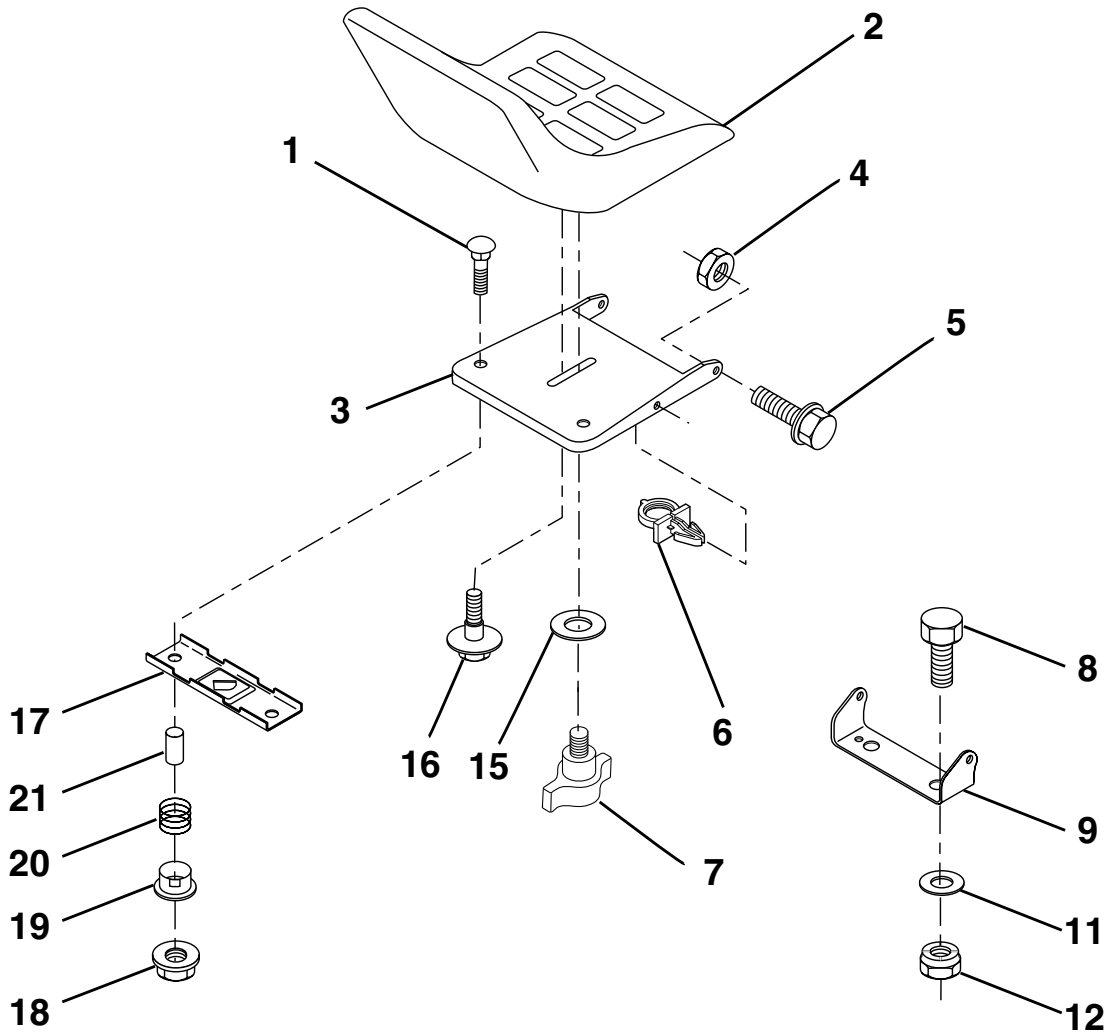

HARDWARE SHOWN LARGER FOR EASIER IDENTIFICATION

REPAIR PARTS

TRACTOR - - MODEL NO. LRH130 (HA13H36B)

SEAT

KEY NO.	PART NO.	DESCRIPTION	KEY NO.	PART NO.	DESCRIPTION
1	872050412	Bolt, Carriage 1/4-20 x 1-1/2	11	819133210	Washer 12/32 x 2 x 10 Ga.
2	532140838	Seat	12	873800600	Nut, Lock Hex w/Wsh 3/8-16
3	532155925	Pan, Seat	15	819171912	Washer, 17/32 x 1-3/16 x 12 Ga.
4	873800500	Nut, Lock, Hex. w/Ins. 5/16-18	16	532127018	Bolt, Shoulder
5	532153236	Bolt, Shoulder 5/16-18 UNC	17	532121246	Bracket, Switch Mounting
6	532145006	Clip, Push-in, Hinged	18	532123976	Nut, Lock, Hex. Large Flange
7	532166369	Knob, Seat	19	532121248	Bushing, Snap
8	874760616	Bolt, Fin. Hex. 3/8-16 UNC x 1	20	532121250	Spring, Compression
9	532140551	Bracket, Pivot Seat	21	532134300	Spacer, Split 28 Id. x .88 Lg.

HARDWARE SHOWN LARGER FOR EASIER IDENTIFICATION

REPAIR PARTS

TRACTOR - - MODEL NO. LRH130 (HA13H36B)

DASH

KEY NO.	PART NO.	DESCRIPTION	KEY NO.	PART NO.	DESCRIPTION
1	532142187	Cap, Fuel	12	532003720	Spring
2	532138395	Assembly, Dash & Fuel Tank	13	532126450	Clip, Height Adjustment
3	532123487	Clamp, Hose	14	532126115	Knob, Height Stop
4	532008544	Line, Fuel	15	532122023	Adjustment, Quadrant Height
5	532008548	Line, Fuel	16	532124346	Nut, Self-Threading 3/16-18
6	873640400	Nut, Hex, Keps 1/4-20	17	872110404	Bolt, Carriage 1/4-20 x 1/2 Gr. 5
7	532124996	Clip, Fuel Line	18	532130745	Support, Assembly Dash
8	819091216	Washer 9/32 x 3/4 x 16 Ga.	19	532134744	Brace, Cross
9	874760428	Bolt, Hex, Fin 1/4-20 x 1-3/4	20	817060408	Screw, Self-Tapping 1/4-20 x 1/2
10	819091413	Washer 11/32 x 11/16 x 16 Ga.	21	532134014	Plug, Dome, Black
11	532121249	Spacer, Split	25	817720410	Screw Hex Thd Cut 1/4-20 x 5/8