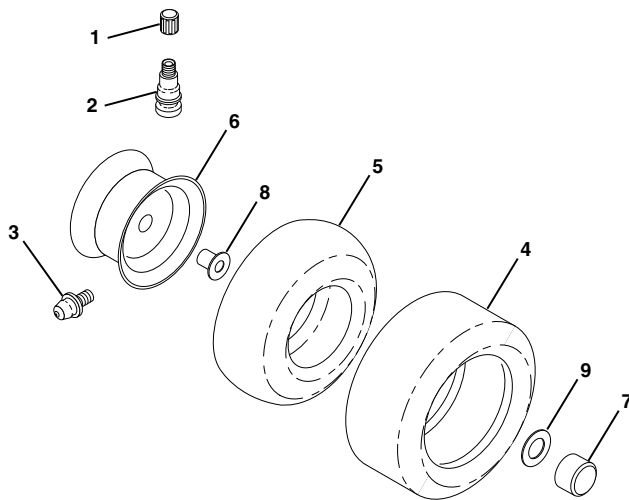

WHEELS & TIRES

KEY NO.	PART NO.	DESCRIPTION
1	532059192	Cap, Valve
2	532065139	Stem, Valve
3	532124957	Fitting, Grease (Front Wheels Only)
4	532137422	Tire, Front
4	532132703	Tire, Rear
5	532059904	Tube, Front (Optional Service Items Only)
5	532008134	Tube, Rear (Optional Service Items Only)
6	532142039	Rim, Front
6	532141652	Rim, Rear
7	532104757	Cap, Hub, Axle
8	532124959	Bearing, Flange
9	532121748	Washer 25/32 x 1-5/8 x 16 Ga.
--	532144334	Sealant, Tire (10 oz. Tube)