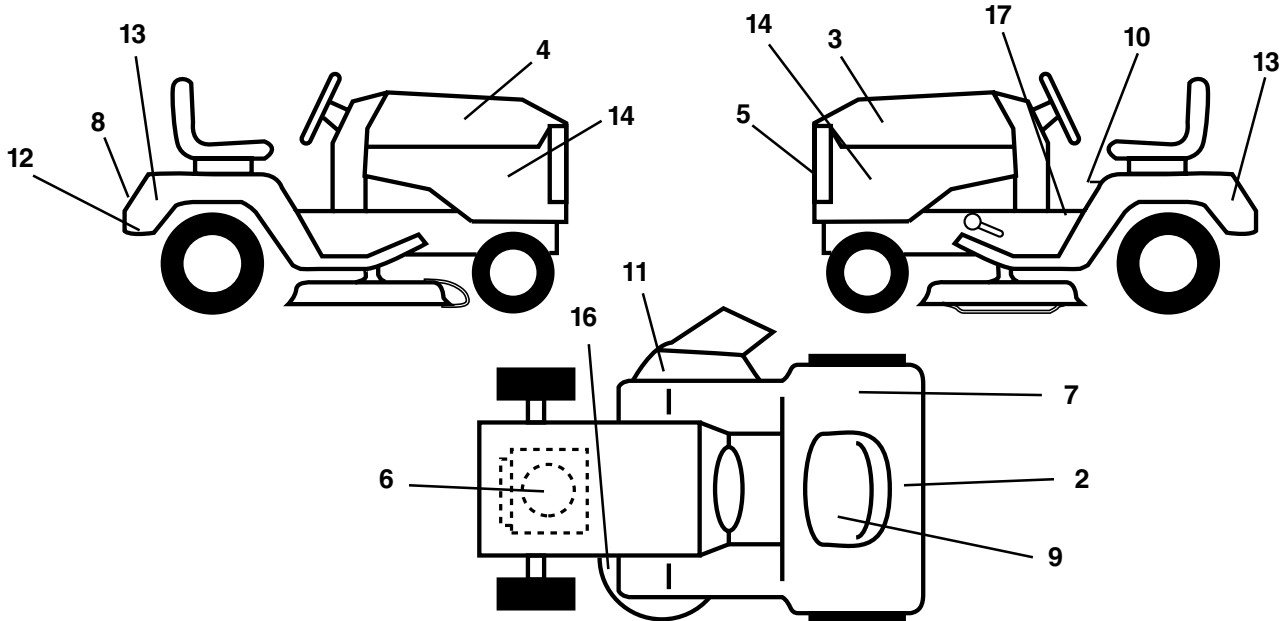

REPAIR PARTS

TRACTOR - - MODEL NO. LRH130 (HA13H36B)

DECALS

KEY NO.	PART NO.	DESCRIPTION	KEY NO.	PART NO.	DESCRIPTION
2	532168869	Decal, Tick Mark	11	532145494	Decal, Cutfinger
3	532155861	Decal, Hood, L. H.	12	532141484	Decal, Drawbwr Cntrl
4	532155860	Decal, Hood, R. H.	13	532155862	Decal Fender Automatic Husq.
5	532150616	Decal, Logo, Grill	14	532159713	Decal Panel Side B&S Husq.
6	532165363	Decal, Engine	16	532136830	Decal, V-Belt Sch.
7	532124433	Decal, DBA	17	532156874	Decal, Oper. Inst.
8	532150617	Decal, Logo, Fender	--	532138311	Decal, Height, Adjust
9	532145005	Decal, Battery Danger/Poison	--	532146968	Manual, Operator's (Eng)
10	532157002	Decal, Fender Danger Eng.	--	532175263	Manual, Repair Parts (Eng)