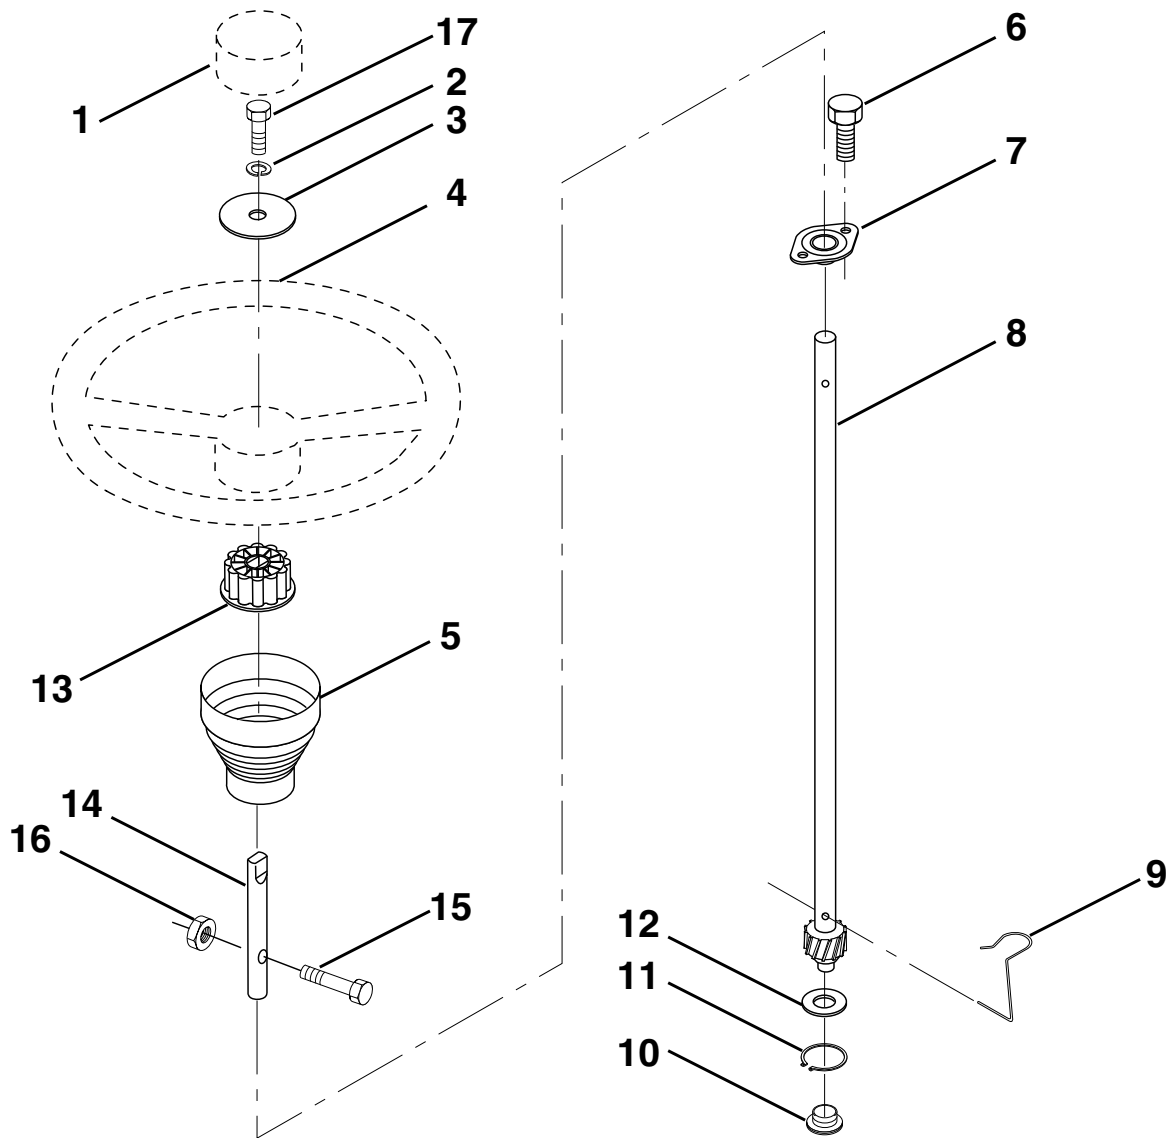

HARDWARE SHOWN LARGER FOR EASIER IDENTIFICATION

REPAIR PARTS

TRACTOR - - MODEL NO. LRH130 (HA13H36B)

DASH

KEY NO.	PART NO.	DESCRIPTION	KEY NO.	PART NO.	DESCRIPTION
1	532142187	Cap, Fuel	12	532003720	Spring
2	532138395	Assembly, Dash & Fuel Tank	13	532126450	Clip, Height Adjustment
3	532123487	Clamp, Hose	14	532126115	Knob, Height Stop
4	532008544	Line, Fuel	15	532122023	Adjustment, Quadrant Height
5	532008548	Line, Fuel	16	532124346	Nut, Self-Threading 3/16-18
6	873640400	Nut, Hex, Keps 1/4-20	17	872110404	Bolt, Carriage 1/4-20 x 1/2 Gr. 5
7	532124996	Clip, Fuel Line	18	532130745	Support, Assembly Dash
8	819091216	Washer 9/32 x 3/4 x 16 Ga.	19	532134744	Brace, Cross
9	874760428	Bolt, Hex, Fin 1/4-20 x 1-3/4	20	817060408	Screw, Self-Tapping 1/4-20 x 1/2
10	819091413	Washer 11/32 x 11/16 x 16 Ga.	21	532134014	Plug, Dome, Black
11	532121249	Spacer, Split	25	817720410	Screw Hex Thd Cut 1/4-20 x 5/8

HARDWARE SHOWN LARGER FOR EASIER IDENTIFICATION

REPAIR PARTS

TRACTOR - - MODEL NO. LRH130 (HA13H36B)

STEERING WHEEL

KEY NO.	PART NO.	DESCRIPTION
1	532124416	Insert, Wheel, Steering
2	810040600	Washer, Lock Hvy Hlcl
3	819133812	Washer 13/32 x 2-3/8 x 12 Ga.
4	532124415	Wheel, Steering
5	532127396	Sleeve, Steering
6	532152927	Screw, TT #10-32 x 5 x 3/8 Flange
7	532155104	Bushing, Steering
8	532147391	Shaft, Steering
9	532124210	Clip, Steering

KEY NO.	PART NO.	DESCRIPTION
10	532123438	Bushing, Lower, Steering
11	812000045	Ring, Retaining
12	819211616	Washer 21/32 x 1 x 16 Ga.
13	532100711	Adaptor, Wheel, Steering
14	532153720	Extension Shaft Steering
15	874780520	Bolt, Fin Hex 5/16-18 UNC x 1-1/4
16	873800500	Nut Lock Hex w/Ins 5/16-18 UNC
17	874780616	Bolt Fin Hex 3/8-16unc x 1