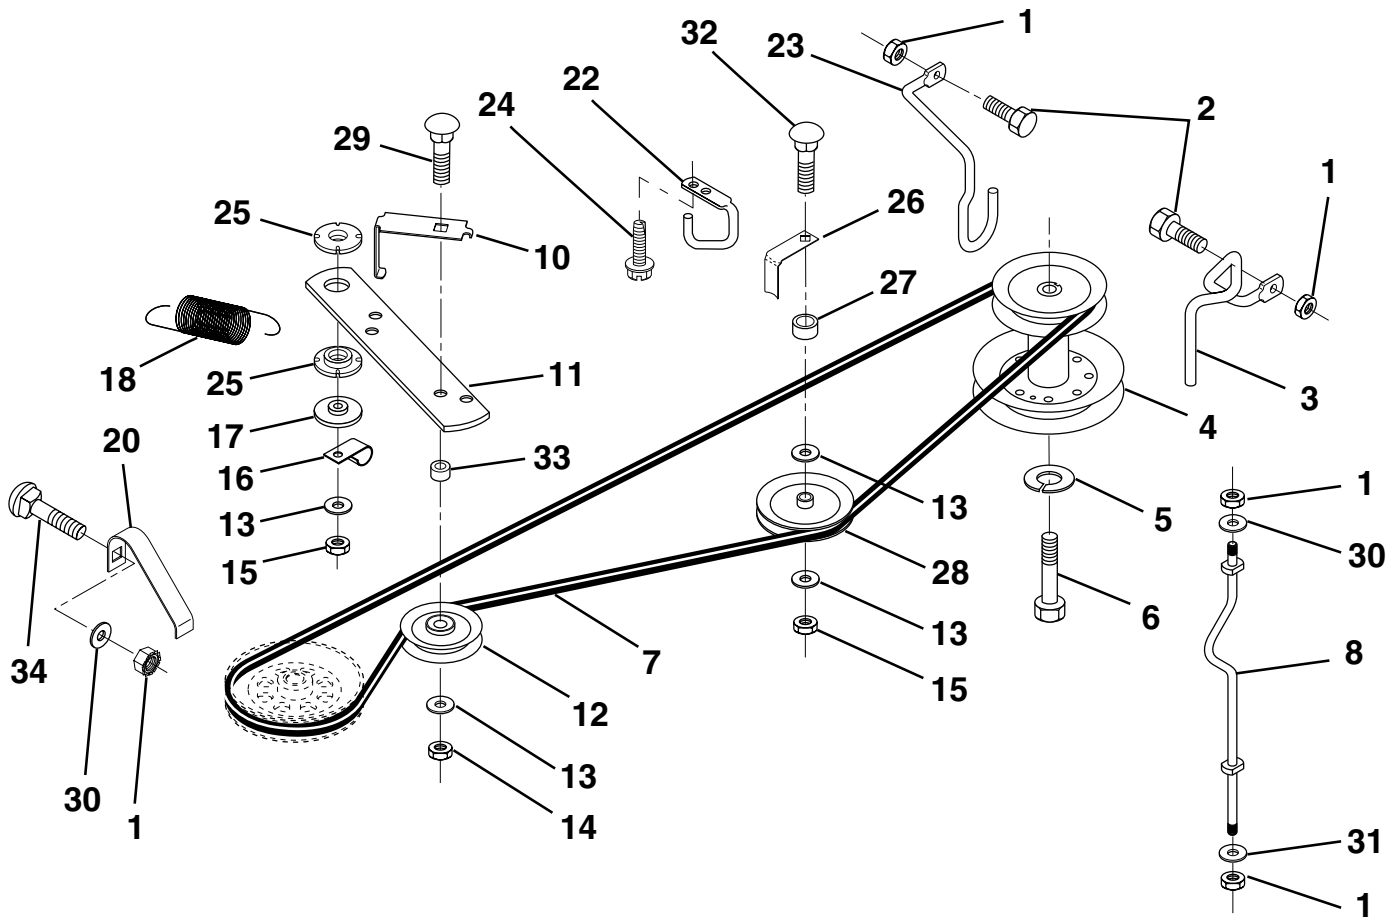

REPAIR PARTS

TRACTOR - - MODEL NO. LRH130 (HA13H36B)

GROUND DRIVE

KEY NO.	PART NO.	DESCRIPTION	KEY NO.	PART NO.	DESCRIPTION
1	873800500	Nut, Lock, Hex. w/Ins. 5/16-18	17	532150932	Spacer, Retainer
2	874760512	Bolt, Hex. Hd 5/16-18 x 3/4	18	532131459	Spring, Extension
3	532141297	Keeper, Belt, Mower Drive, R. H.	20	532140909	Keeper, Belt, L.H.
4	532138029	Pulley, Engine	22	532123404	Keeper, Belt, Frame, Ground Drive
5	810040700	Washer, Lock 7/16	23	532140916	Keeper, Belt, Front, L. H.
6	871170744	Bolt, Hex., 7/16-20 Gr.5	24	817720408	Screw, Thd. Cut 1/4-20 x 1/2
7	532140910	Traction, V-Belt Drive	25	532150935	Bushing, Nylon
8	532140785	Keeper, Belt, R.H. Hydro	26	532140913	Keeper, Belt
10	532140780	Keeper, Belt, Ground Drive, Idler	27	532140914	Spacer
11	532150926	Arm, Ground Drive Clutch	28	532139123	Pulley, V-Idler
12	532123674	Idler, Flat	29	872140618	Bolt, Carr. 3/8-16 UNC x 2-1/4
13	819131316	Washer 13/32 x 13/16 x 16 Ga.	30	819111116	Washer
14	873930600	Nut, Centerlock 3/8-16 UNC	31	819111216	Washer
15	873680600	Nut, Lock, Hex. w/Wsh 3/8-16	32	872140620	Bolt, Carriage
16	532126471	Clip, Insulated	33	532000160	Sleeve, Pivot
			34	872140506	Bolt, Carriage

HARDWARE SHOWN LARGER FOR EASIER IDENTIFICATION