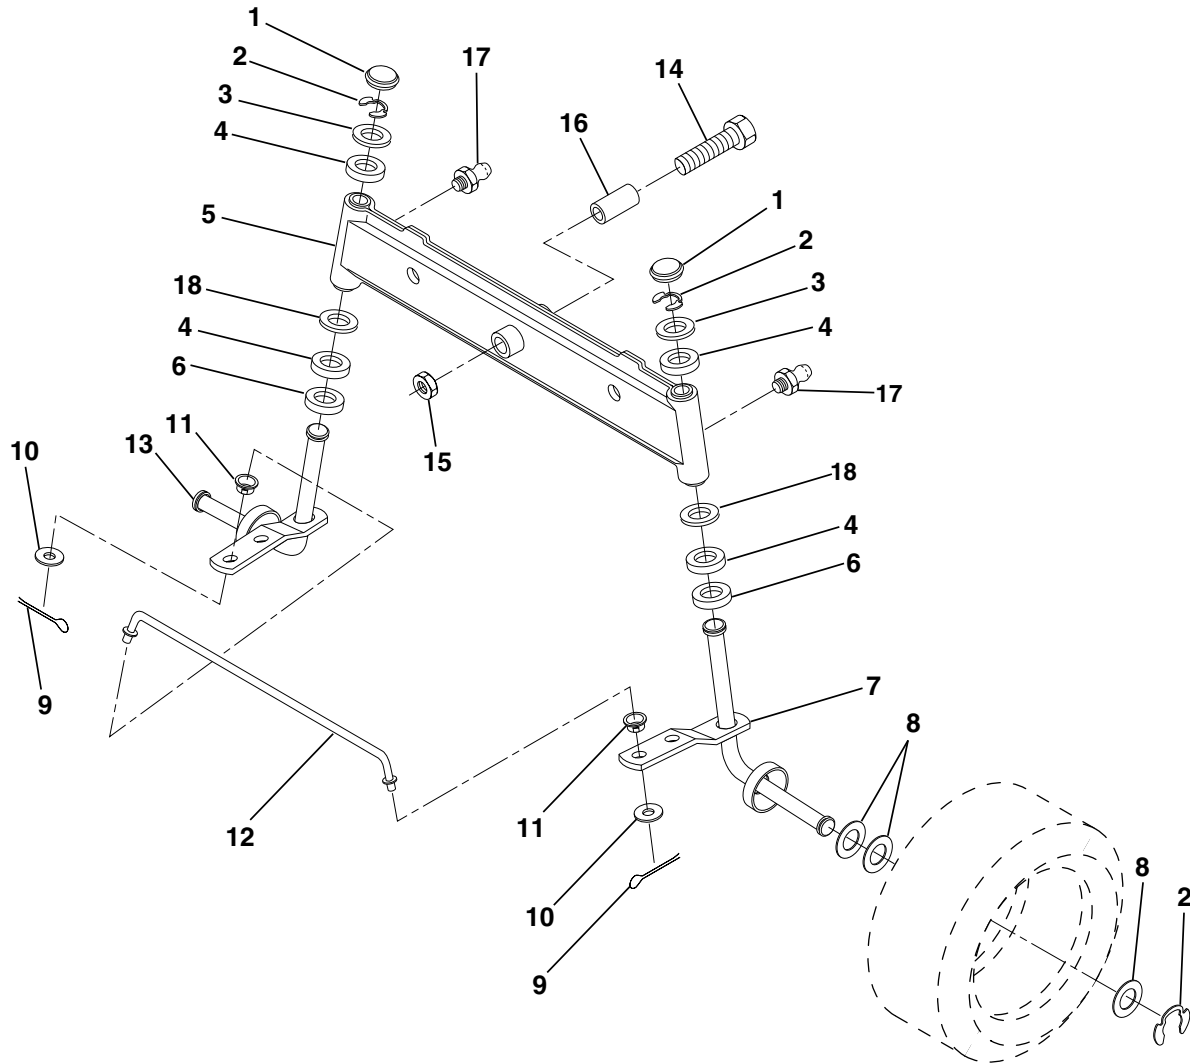

KEY NO.	PART NO.	DESCRIPTION
10	532123438	Bushing, Lower, Steering
11	812000045	Ring, Retaining
12	819211616	Washer 21/32 x 1 x 16 Ga.
13	532100711	Adaptor, Wheel, Steering
14	532153720	Extension Shaft Steering
15	874780520	Bolt, Fin Hex 5/16-18 UNC x 1-1/4
16	873800500	Nut Lock Hex w/Ins 5/16-18 UNC
17	874780616	Bolt Fin Hex 3/8-16unc x 1

HARDWARE SHOWN LARGER FOR EASIER IDENTIFICATION

REPAIR PARTS

TRACTOR - - MODEL NO. LRH130 (HA13H36B)

SECTOR GEAR/AXLE SUPPORT

KEY NO.	PART NO.	DESCRIPTION	KEY NO.	PART NO.	DESCRIPTION
1	532132566	Link, Drag	9	873680800	Nut, Crownlock 3/8-16
2	874780828	Bolt, Fin Hex 1/2-13 x 1-3/4	10	876020412	Pin, Cotter 1/8 x 3/4
3	873680500	Nut, Crownlock 5/16-18	11	819131316	Washer, 13/32 x 13/16 x 16 Ga.
4	873680600	Nut, Crownlock 3/8-16	12	532126847	Bushing
5	532121926	Gear, Sector	13	874760512	Bolt, Hex Hd. 5/16-18 UNC x 3/4
6	532121927	Bushing	14	819111416	Washer 11/32 x 7/8 x 16 Ga.
7	873030800	Nut, Heavy Hex Top Lock 1/2-13 UNC	15	872110606	Bolt, Carriage 3/8-16 UNC x 3/4
8	532126472	Clip, Insulated	16	532137096	Support, Front Axle

HARDWARE SHOWN LARGER FOR EASIER IDENTIFICATION

REPAIR PARTS

TRACTOR - - MODEL NO. LRH130 (HA13H36B)

FRONT AXLE

KEY NO.	PART NO.	DESCRIPTION	KEY NO.	PART NO.	DESCRIPTION
1	532121232	Cap, Spindle	10	819131316	Washer 13/32 x 13/16 x 16 Ga.
2	812000029	Ring, Clip	11	532126847	Bushing
3	532121748	Washer 25/32 x 1-5/8 x 16 Ga.	12	532130465	Rod, Tie
4	532124937	Nyliner	13	532161827	Spindle, L.H. Asm.
5	532142033	Axle, Front	14	874011056	Bolt Hex 5/1-11 x 3-1/2
6	532124931	Bearing, Thrust	15	873901000	Nut, Lock Flange 5/8-11
7	532161826	Spindle, R.H. Asm.	16	532110438	Spacer Bearing Axle
8	532121749	Washer 25/32 x 1-1/4 x 16 Ga.	17	532124836	Fitting Grease
9	876020412	Pin, Cotter 1/8 x 3/4	18	819272016	Washer 27/32 x 1-1/4 x 16 Ga.