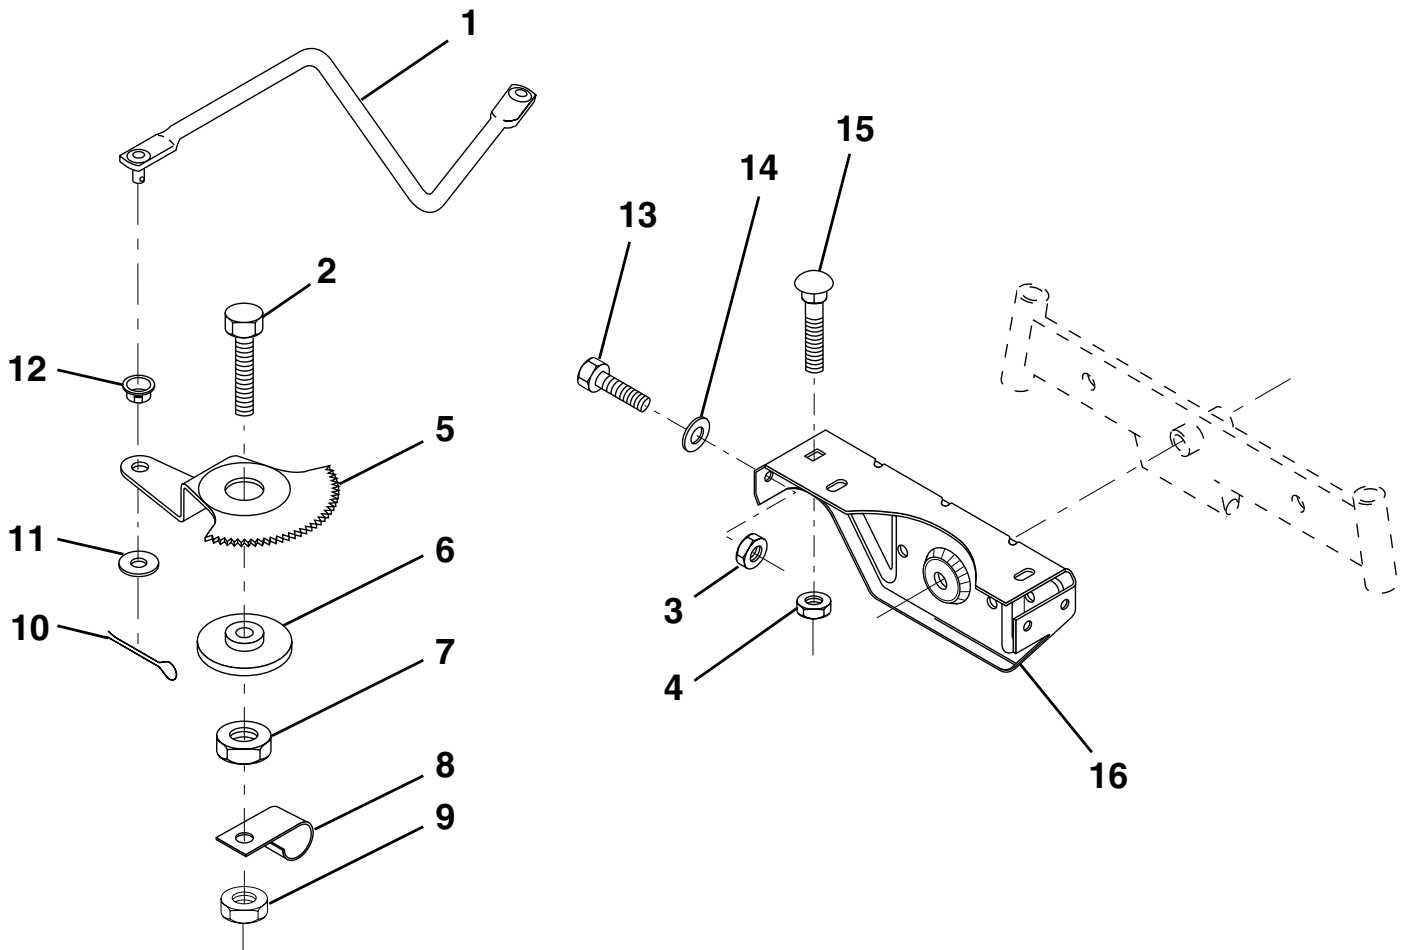

REPAIR PARTS

TRACTOR - - MODEL NO. LRH130 (HA13H36B)

SECTOR GEAR/AXLE SUPPORT

KEY NO.	PART NO.	DESCRIPTION	KEY NO.	PART NO.	DESCRIPTION
1	532132566	Link, Drag	9	873680800	Nut, Crownlock 3/8-16
2	874780828	Bolt, Fin Hex 1/2-13 x 1-3/4	10	876020412	Pin, Cotter 1/8 x 3/4
3	873680500	Nut, Crownlock 5/16-18	11	819131316	Washer, 13/32 x 13/16 x 16 Ga.
4	873680600	Nut, Crownlock 3/8-16	12	532126847	Bushing
5	532121926	Gear, Sector	13	874760512	Bolt, Hex Hd. 5/16-18 UNC x 3/4
6	532121927	Bushing	14	819111416	Washer 11/32 x 7/8 x 16 Ga.
7	873030800	Nut, Heavy Hex Top Lock 1/2-13 UNC	15	872110606	Bolt, Carriage 3/8-16 UNC x 3/4
8	532126472	Clip, Insulated	16	532137096	Support, Front Axle

HARDWARE SHOWN LARGER FOR EASIER IDENTIFICATION