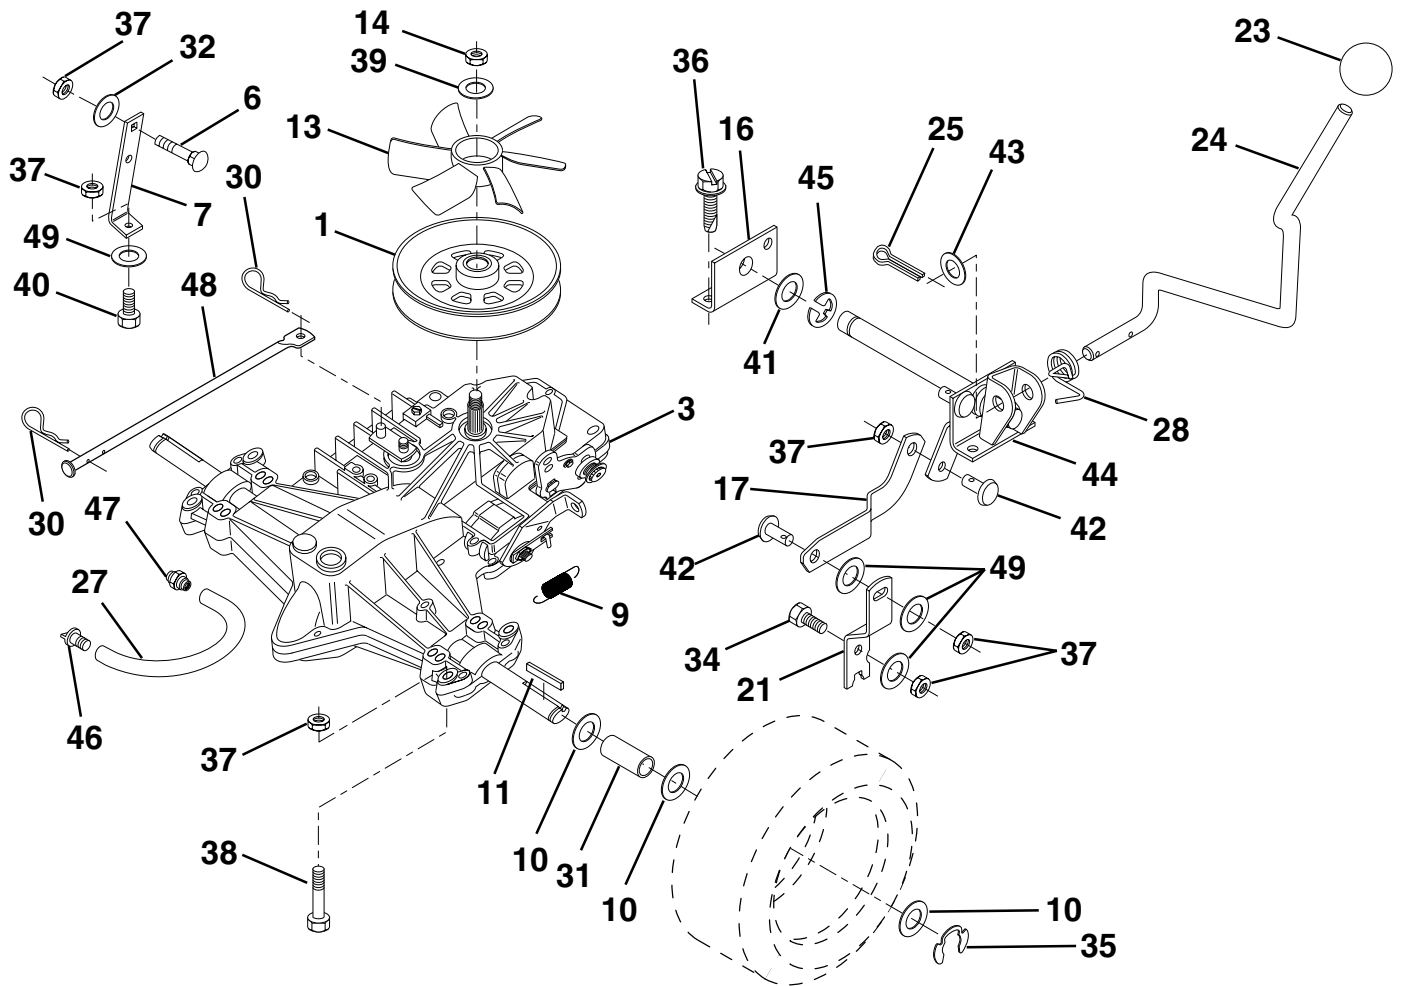

REPAIR PARTS

TRACTOR - - MODEL NO. LRH130 (HA13H36B)

TRANSAXLE

KEY NO.	PART NO.	DESCRIPTION	KEY NO.	PART NO.	DESCRIPTION
1	532140779	Pulley, V-Groove	28	532140772	Spring, Torsion
3	532140607	Transaxle, Hydro 0319-0500 (Order parts from transaxle manufacturer)	30	532124788	Retainer, Spring
6	872140506	Bolt, Carriage	31	532121199	Spacer
7	532140774	Strap, Torque	32	819111116	Washer 11/32 x 11/16 x 16
9	532146682	Spring, Brake	34	874760516	Bolt, Rdhd 5/16-18 x 1
10	532121749	Washer 25/32 x 1-1/4 x 16 Gauge	35	812000001	E-Ring
11	532123583	Key, Square	36	817720408	Screw, Thd. Cut 1/4-20 x 1/2
13	532140778	Fan, Transaxle, Hydro	37	873800500	Nut
14	873750800	Nut, Lock 1/2-20	38	874490540	Bolt, Hex Flghd 5/16-18
16	532140763	Support, Shift Handle	39	819171912	Washer
17	532140767	Link, Shift	40	874760524	Bolt
21	532140773	Lever, Shift	41	819212013	Washer 21/32 x 1-1/4 x 13 Gauge
23	532121274	Knob, Shifter	42	532140769	Pin, Pivot
24	532140765	Rod, Shifter	43	819171216	Washer
25	876020416	Pin, Cotter	44	532156047	Pivot Shaft Assembly
27	532142564	Hose, Vent	45	812000002	E-Ring
			46	-----	Cap, Vent Hose
			47	-----	Nipple, Vent Hose
			48	532140912	Actuator, Bypass, Hydro
			49	819111216	Washer

HARDWARE SHOWN LARGER FOR EASIER IDENTIFICATION