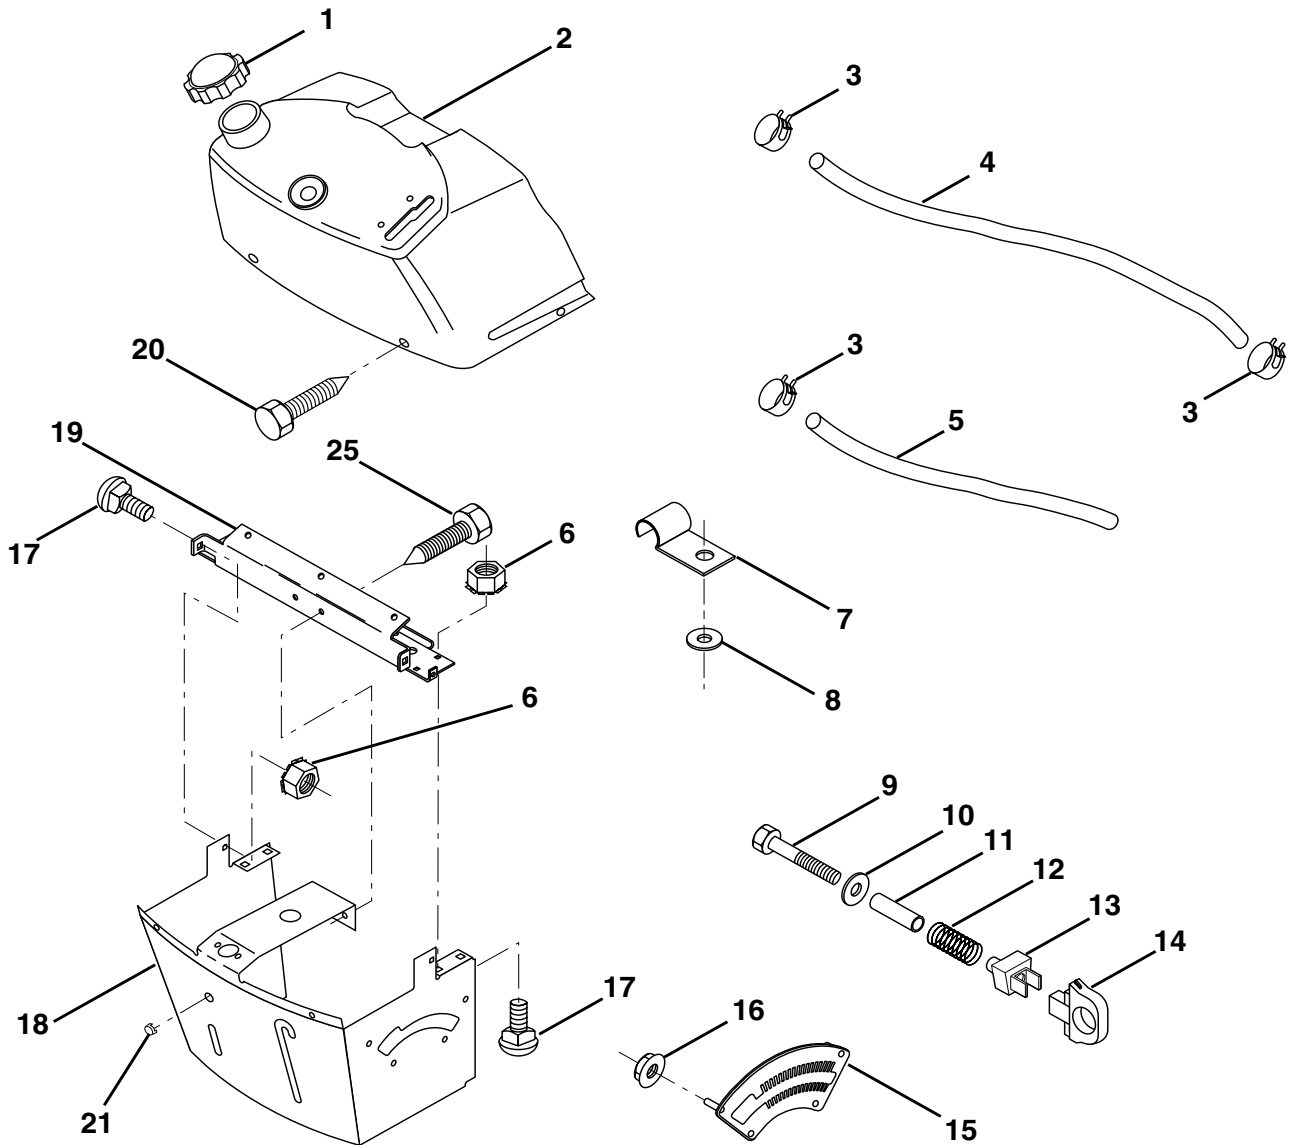

HARDWARE SHOWN LARGER FOR EASIER IDENTIFICATION

REPAIR PARTS

TRACTOR - - MODEL NO. LRH130 (HA13H36B)

SEAT

KEY NO.	PART NO.	DESCRIPTION	KEY NO.	PART NO.	DESCRIPTION
1	872050412	Bolt, Carriage 1/4-20 x 1-1/2	11	819133210	Washer 12/32 x 2 x 10 Ga.
2	532140838	Seat	12	873800600	Nut, Lock Hex w/Wsh 3/8-16
3	532155925	Pan, Seat	15	819171912	Washer, 17/32 x 1-3/16 x 12 Ga.
4	873800500	Nut, Lock, Hex. w/Ins. 5/16-18	16	532127018	Bolt, Shoulder
5	532153236	Bolt, Shoulder 5/16-18 UNC	17	532121246	Bracket, Switch Mounting
6	532145006	Clip, Push-in, Hinged	18	532123976	Nut, Lock, Hex. Large Flange
7	532166369	Knob, Seat	19	532121248	Bushing, Snap
8	874760616	Bolt, Fin. Hex. 3/8-16 UNC x 1	20	532121250	Spring, Compression
9	532140551	Bracket, Pivot Seat	21	532134300	Spacer, Split 28 Id. x .88 Lg.

HARDWARE SHOWN LARGER FOR EASIER IDENTIFICATION

REPAIR PARTS

TRACTOR - - MODEL NO. LRH130 (HA13H36B)

DASH

KEY NO.	PART NO.	DESCRIPTION	KEY NO.	PART NO.	DESCRIPTION
1	532142187	Cap, Fuel	12	532003720	Spring
2	532138395	Assembly, Dash & Fuel Tank	13	532126450	Clip, Height Adjustment
3	532123487	Clamp, Hose	14	532126115	Knob, Height Stop
4	532008544	Line, Fuel	15	532122023	Adjustment, Quadrant Height
5	532008548	Line, Fuel	16	532124346	Nut, Self-Threading 3/16-18
6	873640400	Nut, Hex, Keps 1/4-20	17	872110404	Bolt, Carriage 1/4-20 x 1/2 Gr. 5
7	532124996	Clip, Fuel Line	18	532130745	Support, Assembly Dash
8	819091216	Washer 9/32 x 3/4 x 16 Ga.	19	532134744	Brace, Cross
9	874760428	Bolt, Hex, Fin 1/4-20 x 1-3/4	20	817060408	Screw, Self-Tapping 1/4-20 x 1/2
10	819091413	Washer 11/32 x 11/16 x 16 Ga.	21	532134014	Plug, Dome, Black
11	532121249	Spacer, Split	25	817720410	Screw Hex Thd Cut 1/4-20 x 5/8