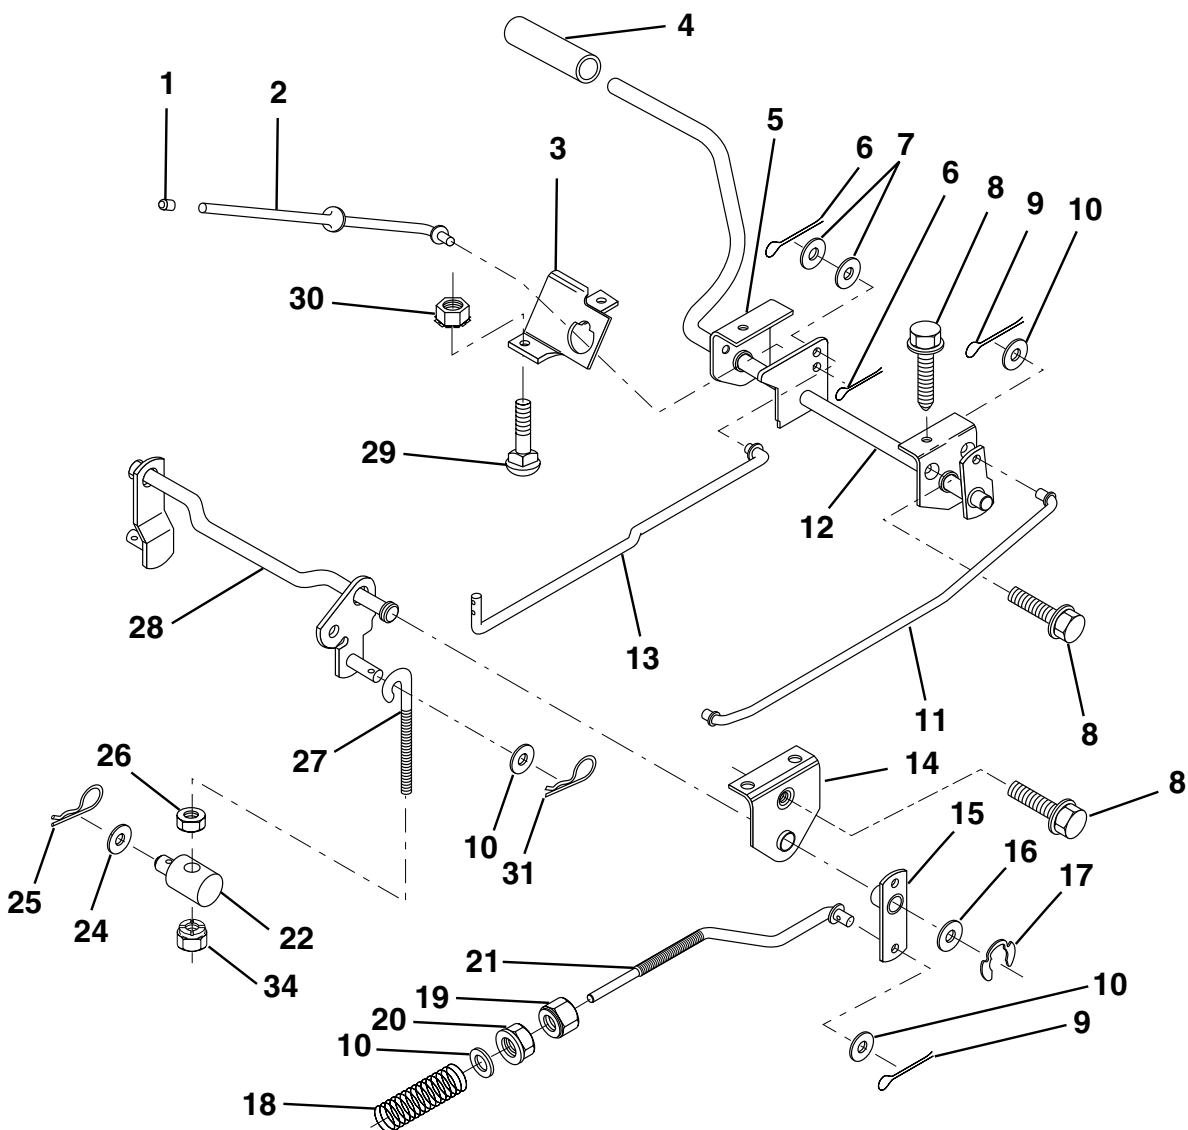

REPAIR PARTS

TRACTOR - - MODEL NO. LRH130 (HA13H36B)

BRAKE / REAR MOWER LIFT ASSEMBLY

KEY NO.	PART NO.	DESCRIPTION	KEY NO.	PART NO.	DESCRIPTION
1	532071673	Cap, Plunger	16	819251816	Washer 25/32 x 1-1/8 x 16 Ga.
2	532123436	Rod, Parking Brake	17	812000034	Ring, Klip
3	532123437	Bracket, Parking Brake	18	532151332	Spring, Brake Rod
4	532008156	Cover, Pedal	19	873350600	Nut, Hex, Jam 3/8-16 UNC
5	532122504	Bracket, Clutch/Brake Pedal, L.H.	20	873800600	Nut Lock Hex w/Ins. 3/18-16 UNC
6	876020312	Pin, Cotter 3/32 x 3/4	21	532144413	Rod, Brake
7	819131016	Washer 13/32 x 5/8 x 16 Ga.	22	532144585	Trunnion, Lift
8	817490508	Screw, Hex. Thdrol. 5/16-18 x 1/2	24	819132012	Washer 13/32 x 1-1/4 x 12 Ga.
9	876020412	Pin, Cotter 1/8 x 3/4	25	532124961	Retainer, Spring
10	819131316	Washer 13/32 x 13/16 x 16 Ga.	26	873930600	Nut, Centerlock 3/8-16 UNC
11	532123543	Rod, Brake, Front	27	532127369	Link, Threaded
12	532139933	Assembly, Clutch/Brake	28	532140776	Assembly, Rear Mower Lift
13	532123394	Rod, Clutch	29	872110506	Bolt, Carriage 5/16-18 UNC x 3/4
14	532121978	Bracket, Lift Shaft	30	873510500	Nut, Keps 5/16-16 UNC
15	532133332	Assembly, Brake Pivot Arm	31	532124660	Retainer, Spring, Zinc
			34	873680600	Nut, Crownlock 3/16-18

HARDWARE SHOWN LARGER FOR EASIER IDENTIFICATION