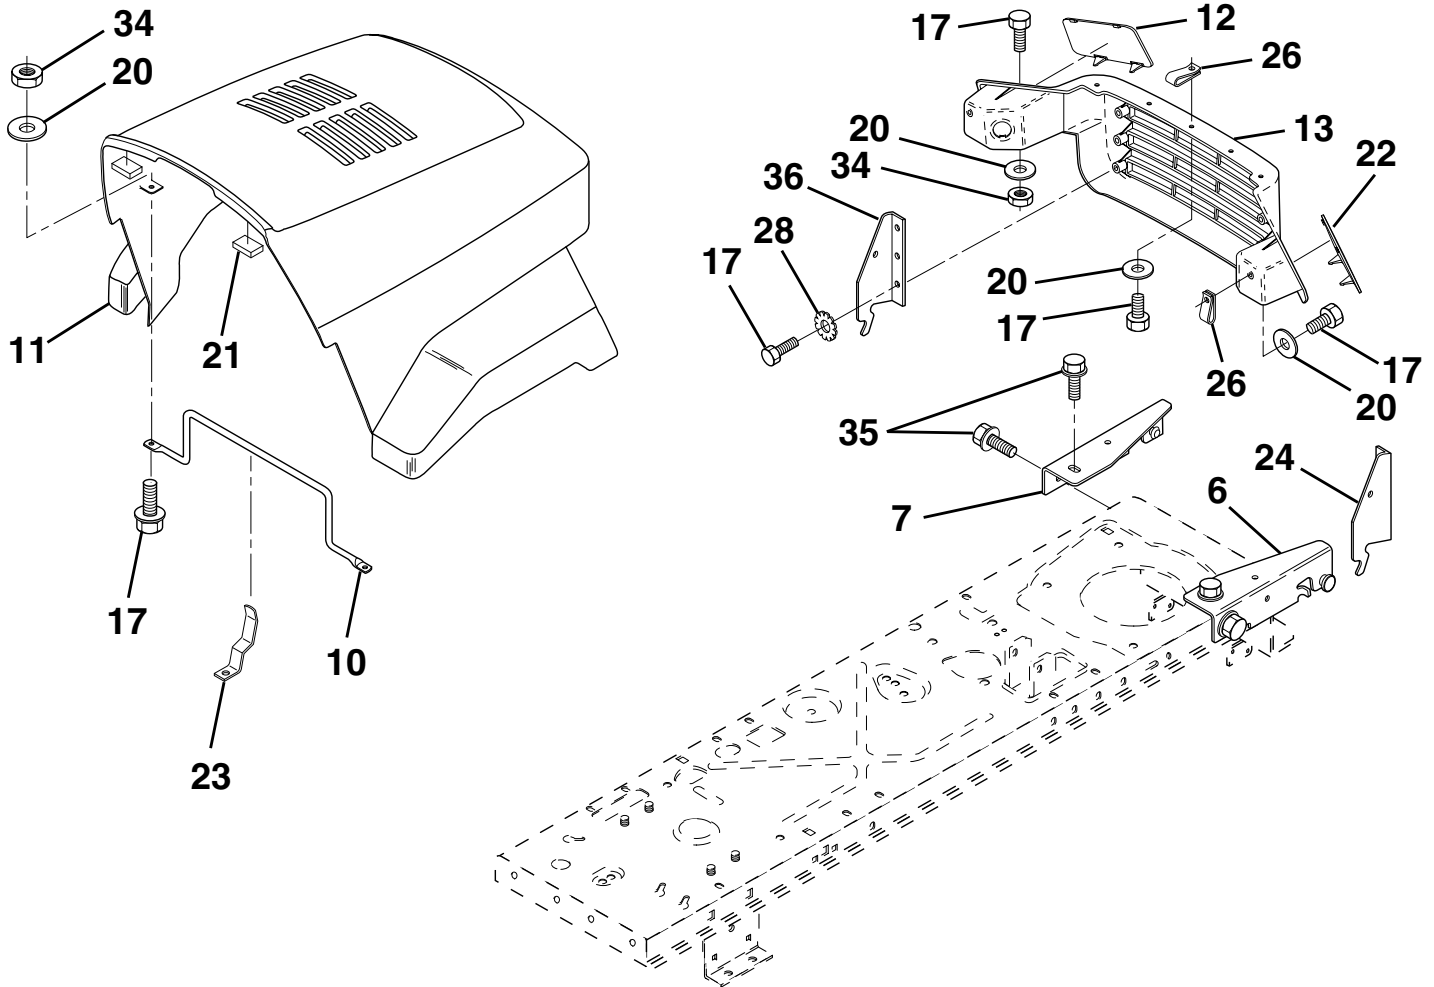

REPAIR PARTS

TRACTOR - - MODEL NO. LRH130 (HA13H36B)

HOOD

KEY NO.	PART NO.	DESCRIPTION
6	532140051	Bracket, Asm. Pivot Hood RH
7	532140050	Bracket, Asm. Pivot Hood LH
10	532130850	Brace, Hood
11	532165791	Hood
12	532165794	Lens, LH
13	532165792	Grille
17	874780410	Bolt, Fin Hex 1/4-20 x 5/8
20	819091016	Washer, Flat 1/4
21	532126938	Bumper, Hood

KEY NO.	PART NO.	DESCRIPTION
22	532165793	Lens, RH
23	532139969	Latch, Hood
24	532142873	Bracket, Pivot Hood RH
26	532052921	Clip, Tinnerman
28	811050400	Washer, Lock, Ext. Tooth
34	873680400	Nut, Crownlock 1/4-20
35	817490512	Screw, Thdrol 5/16-28 x 3/4
36	532128445	Bracket, Pivot Hood LH

HARDWARE SHOWN LARGER FOR EASIER IDENTIFICATION