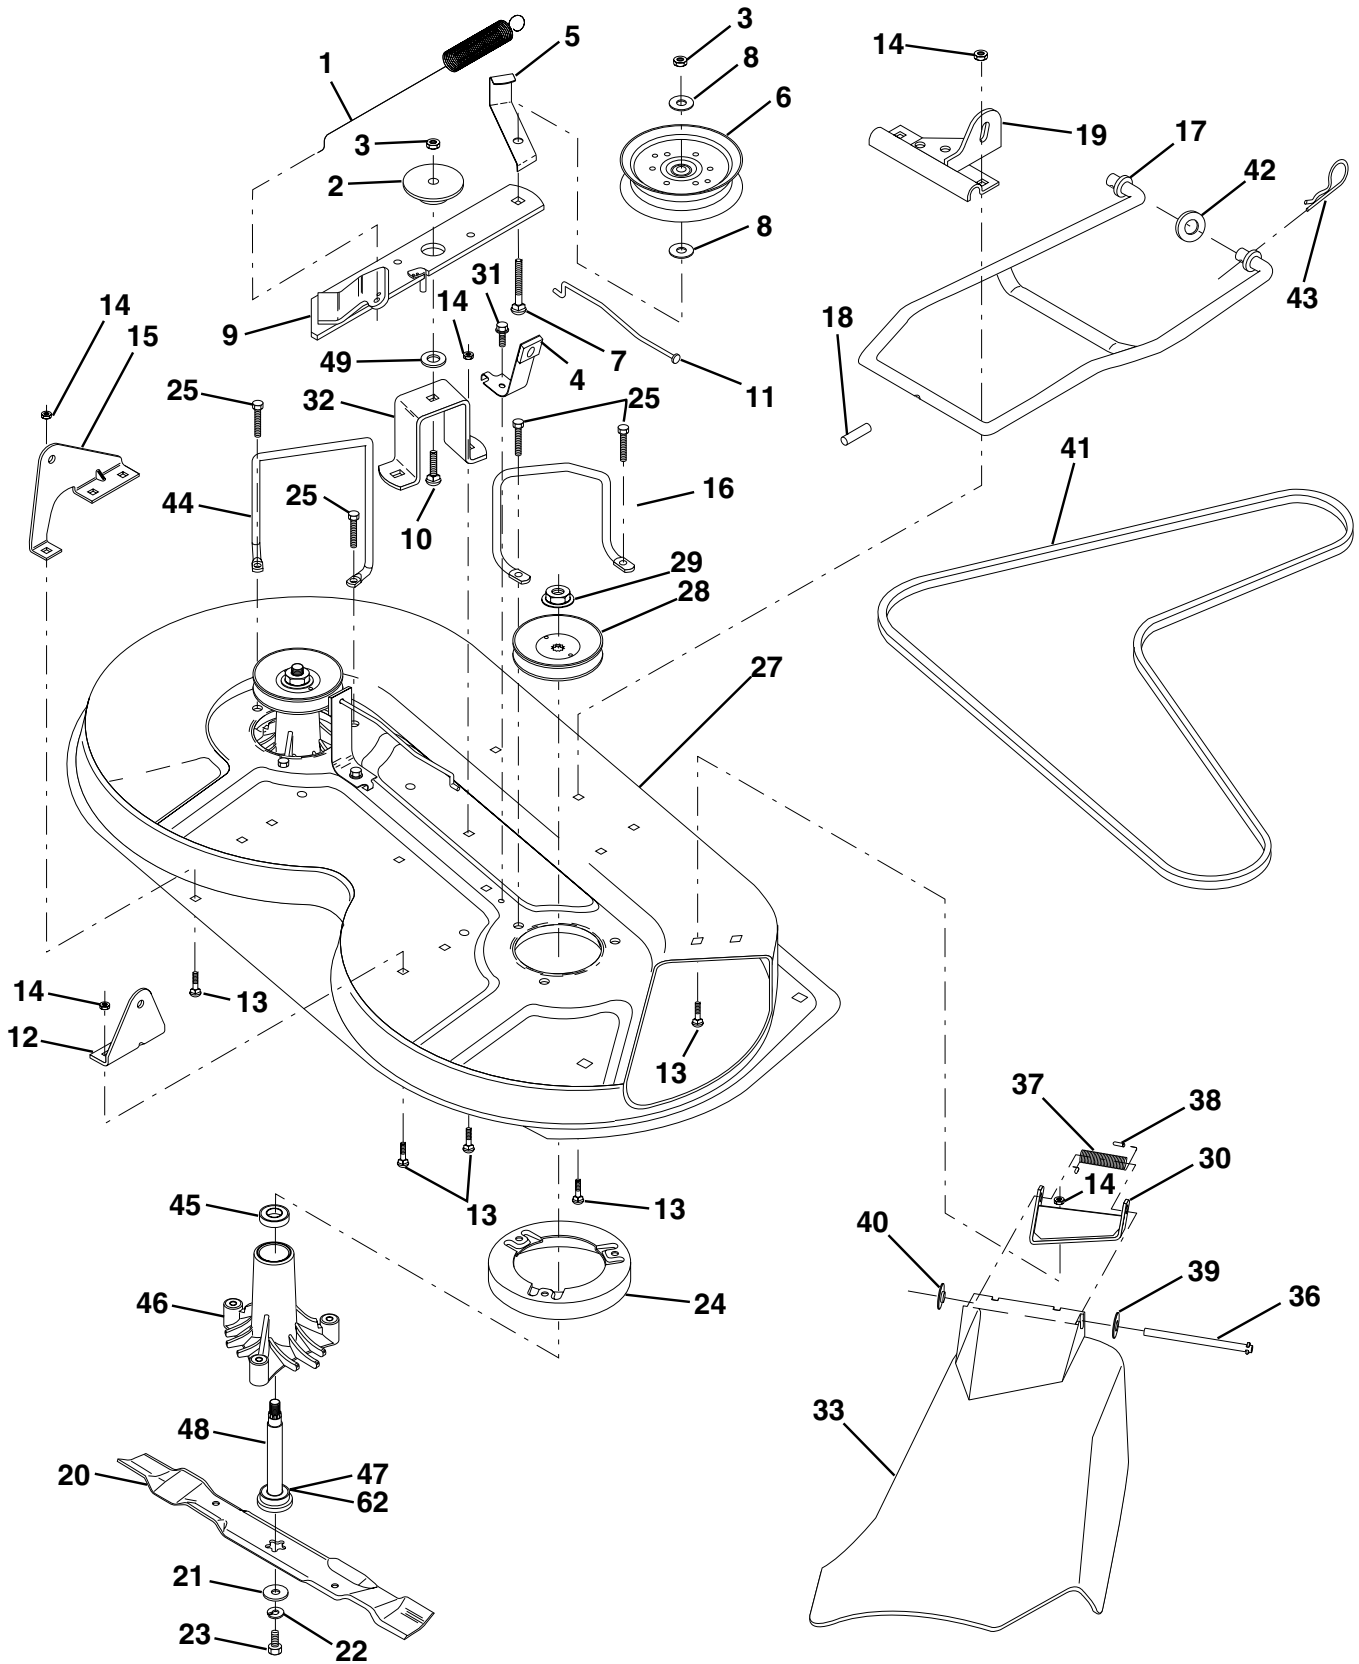

REPAIR PARTS

TRACTOR - - MODEL NO. LRH130 (HA13H36B)

MOWER DECK

REPAIR PARTS

TRACTOR - - MODEL NO. LRH130 (HA13H36B)

MOWER DECK

KEY NO.	PART NO.	DESCRIPTION
1	532140064	Spring, Mower Clutch
2	532165723	Spacer, Retainer
3	873680600	Nut, Crownlock 3/8-16
4	532130840	Brake Asm.
5	532131251	Guide, Belt Idler
6	532121316	Pulley, Flat Idler
7	872110616	Bolt, Carr. 3/8-16 x 1-3/4 Gr. 5
8	819131410	Washer 13/21 x 7/8 x 10 Ga.
9	532127744	Arm Asm., Idler Mower
10	872140610	Bolt, Carriage 3/8-16 x 1-1/4
11	532130841	Rod, Brake
12	532127356	Bracket, Lift R. H. Rear
13	872140506	Bolt, Carriage 5/16-18 x 3/4
14	873680500	Nut, Crownlock 5/16-18
15	532127357	Bracket, Lift L. H. Rear
16	532153298	Keeper, R. H.
17	532128508	Link, Asm. Mower Stabilizer
18	532128511	Pin, Drive
19	532127380	Bracket, Asm. Front
20	532138496	Blade Hi Lift
21	532140296	Washer, Hard
22	810030600	Washer, Lock 3/8
23	532850857	Bolt 3/8-24 x 1-1/4 Gr. 8
24	532140329	Stripper
25	532157722	Screw Thd Rolling Washer Head
27	532156600	Deck Assembly
28	532153531	Pulley, Mandrel
29	532137266	Nut, Flangelock 9/16
30	532136631	Bracket, Asm. Deflector
31	817490508	Screw, Hex Wsh. Thdrol. 5/16-18 x 1/2
32	532122051	Arm, Support Idler Mower
33	532131560	Deflector
36	532121980	Rod, Hinge
37	532123713	Spring, Torsion Deflector
38	532105304	Cap, Sleeve
39	819111016	Washer 11/32 x 5/8 x 16 Ga.
40	532110452	Pushnut
41	532131264	V-Belt
42	819171616	Washer 11/32 x 5/8 16 Ga.
43	532163552	Retainer, Spring
44	532140608	Keeper, L. H.
45	532110485	Bearing
46	532128774	Housing Mandrel Vented
47	532129895	Bearing
48	532137645	Shaft, Mandrel (Includes Key # 47)
49	532133943	Washer Hardened
62	532153390	Washer, Felt
--	532130794	Mandrel Asm. (Includes Key No.'s 22-23, 26, 29 and 45-48)
--	532156866	Deck, Mower Complete

HARDWARE SHOWN LARGER FOR EASIER IDENTIFICATION