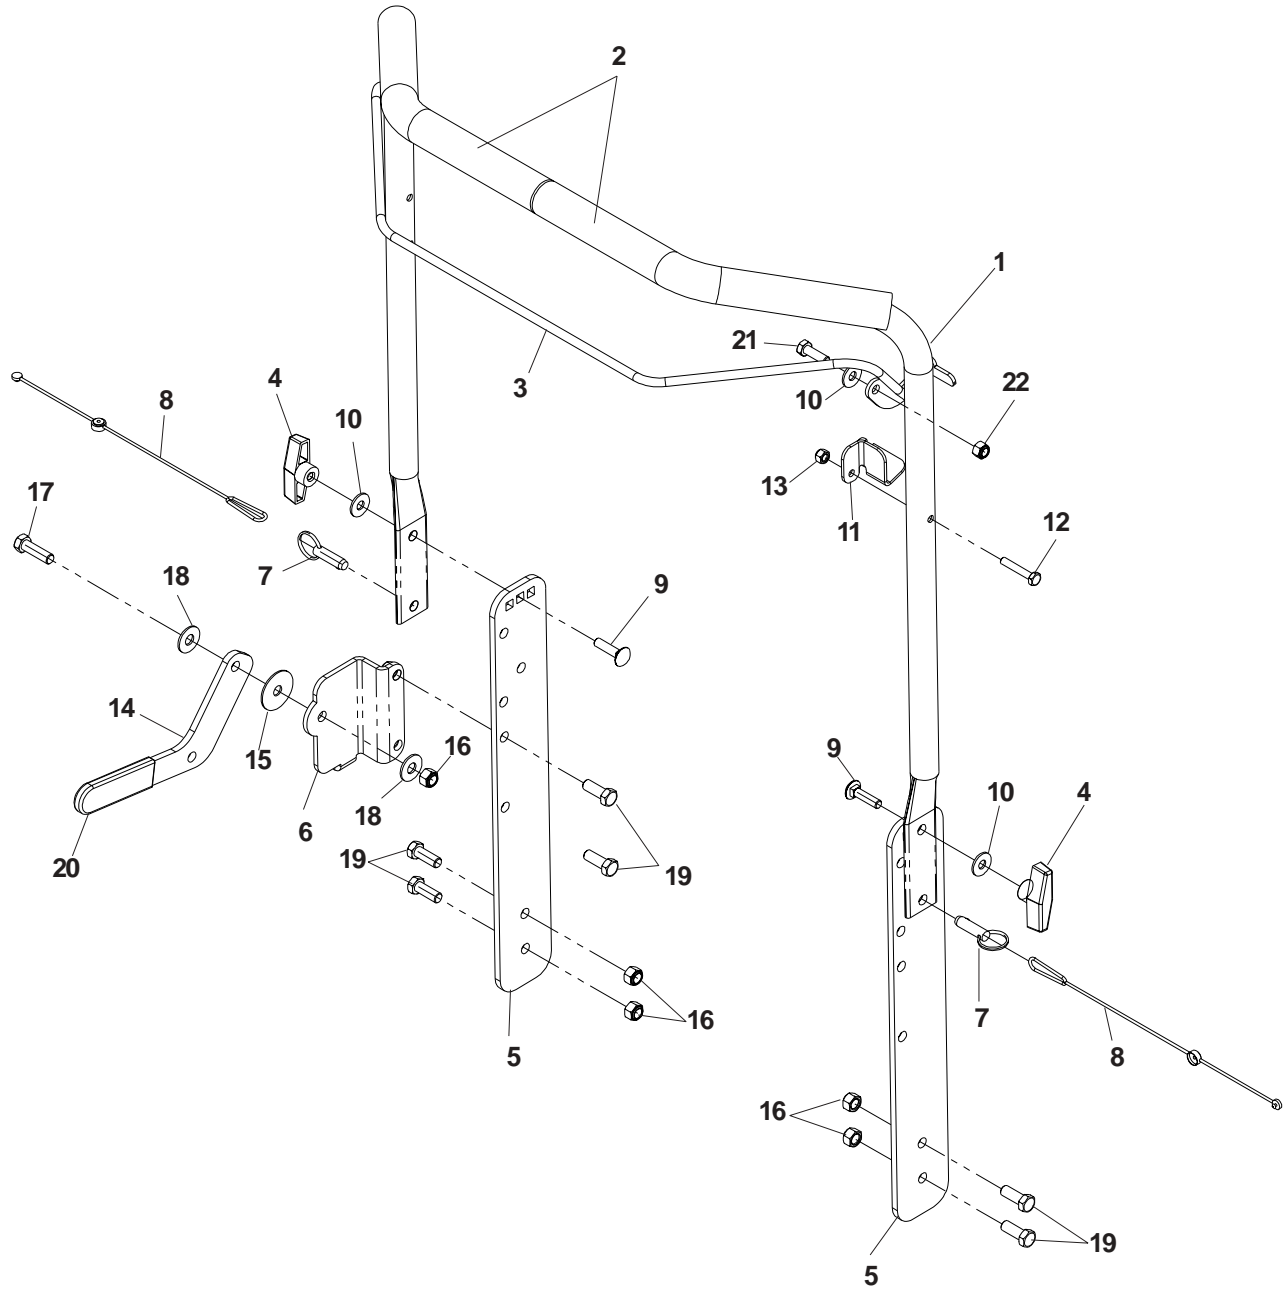

DT 22

Spare parts
Ersatzteile
Pièces détachées
Reserve onderdelen
Repuestos
Reservdelar

HANDLE ASSEMBLY

HANDLE ASSEMBLY

ITEM	PART NO.	QTY.	DESCRIPTION
1	539106758	1	HANDLE, GRAY
2	539052561	2	FOAM GRIP
3	539106760	1	BAIL
4	539100481	2	KNOB
5	539106755	2	HANDLE SIDE, GRAY
6	539106654	1	MOUNT, GRAY
7	539100556	2	PIN
8	539106848	2	LANYARD
9	539100472	2	RHSNB 5/16C X 1 1/4
10	539990692	3	WASHER, 5/16, FLAT
11	539106688	1	CABLE TAB
12	539990639	1	HCS 1/4C X 1 1/2
13	539976978	1	NUT, 1/4C, NYLOC
14	539106645	1	LEVER
15	539102998	1	WASHER, FRICTION
16	539976979	7	NUT, 3/8C, NYLOC
17	539976941	1	HCS 3/8C X 1 1/4
18	539990517	2	WASHER, 3/8, FLAT
19	539990563	6	HCS 3/8C X 1
20	539976526	1	ADJ. LEVER GRIP
21	539990209	1	HCS 5/16C X 1
22	539990717	1	NUT, 5/16C, NYLOC

NOTE:

1. MUST BE ASSEMBLED WITH PATTERN AS SHOWN.
2. NO DAMAGE TO ENDS OF SHAFT OR KEYWAY.

DELTA REEL ASSEMBLY

ITEM	PART NO.	QTY.	DESCRIPTION
	539107184	1	22" DELTA REEL (COMPLETE)
1	539976956	2	SETSCREW
2	539100530	2	JAM NUT W/SETSCREW
3	539106653	2	END SPACER
4	539992761	60	NUT .25 CTR. LOCK
5	539106651	15	BLADE MTG. PLATE
6	540005966	30	DELTABLADE
7	539108056	60	HCS .25 X .75 (GRADE 8)
8	539106652	14	SPACER - LONG
9	539106650	1	SHAFT
10	539000407	60	LOCKWASHER, 1/4, INTERNAL TOOTH
	539108116	1	BLADE W/HARDWARE SET (30 BLADES)
	539108117	1	SCREW & NUT SET (60 EACH)