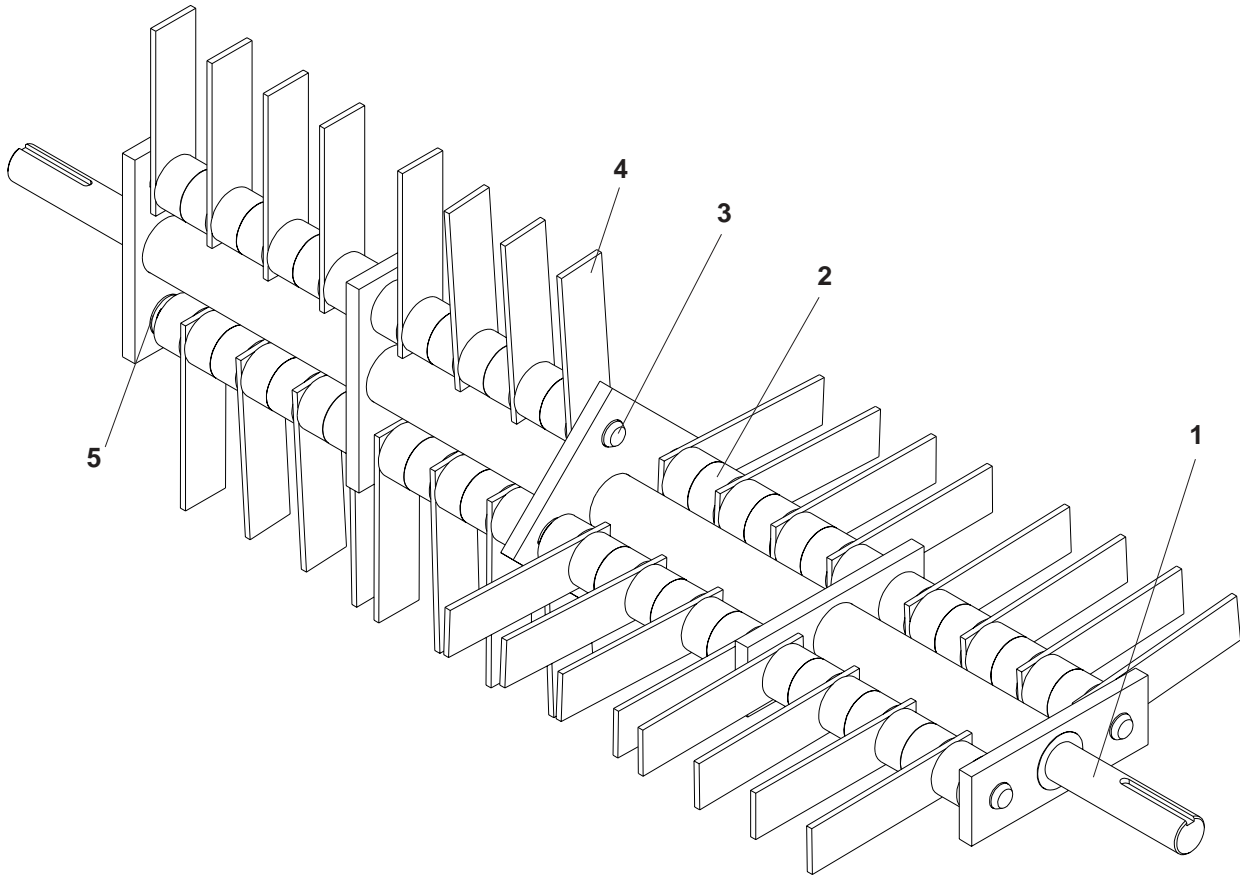

FLAIL REEL ASSEMBLY

ITEM	PART NO.	QTY.	DESCRIPTION
.....	539107183	 1	..... 22" FLAIL REEL (COMPLETE)
1	539106641	 1	..... SHAFT
2	539100526	 56	..... SPACER
3	539106642	 4	..... BLADE SHAFT
4	540005187	 32	..... BLADE
5	539101949	 8	..... E-RING 1/2
.....	539108110	 1	..... BLADE SET (32 BLADES)
.....	539108111	 1	..... SHAFT & HARDWARE SET(4 SHAFTS)
.....	539108112	 1	..... BLADES W/SHAFTS & HARDWARE SET (32 BLADES)
.....	539108113	 1	..... SPACER SET (56 SPACERS)

NOTE:

1. MUST BE ASSEMBLED WITH PATTERN AS SHOWN.
2. NO DAMAGE TO ENDS OF SHAFT OR KEYWAY.