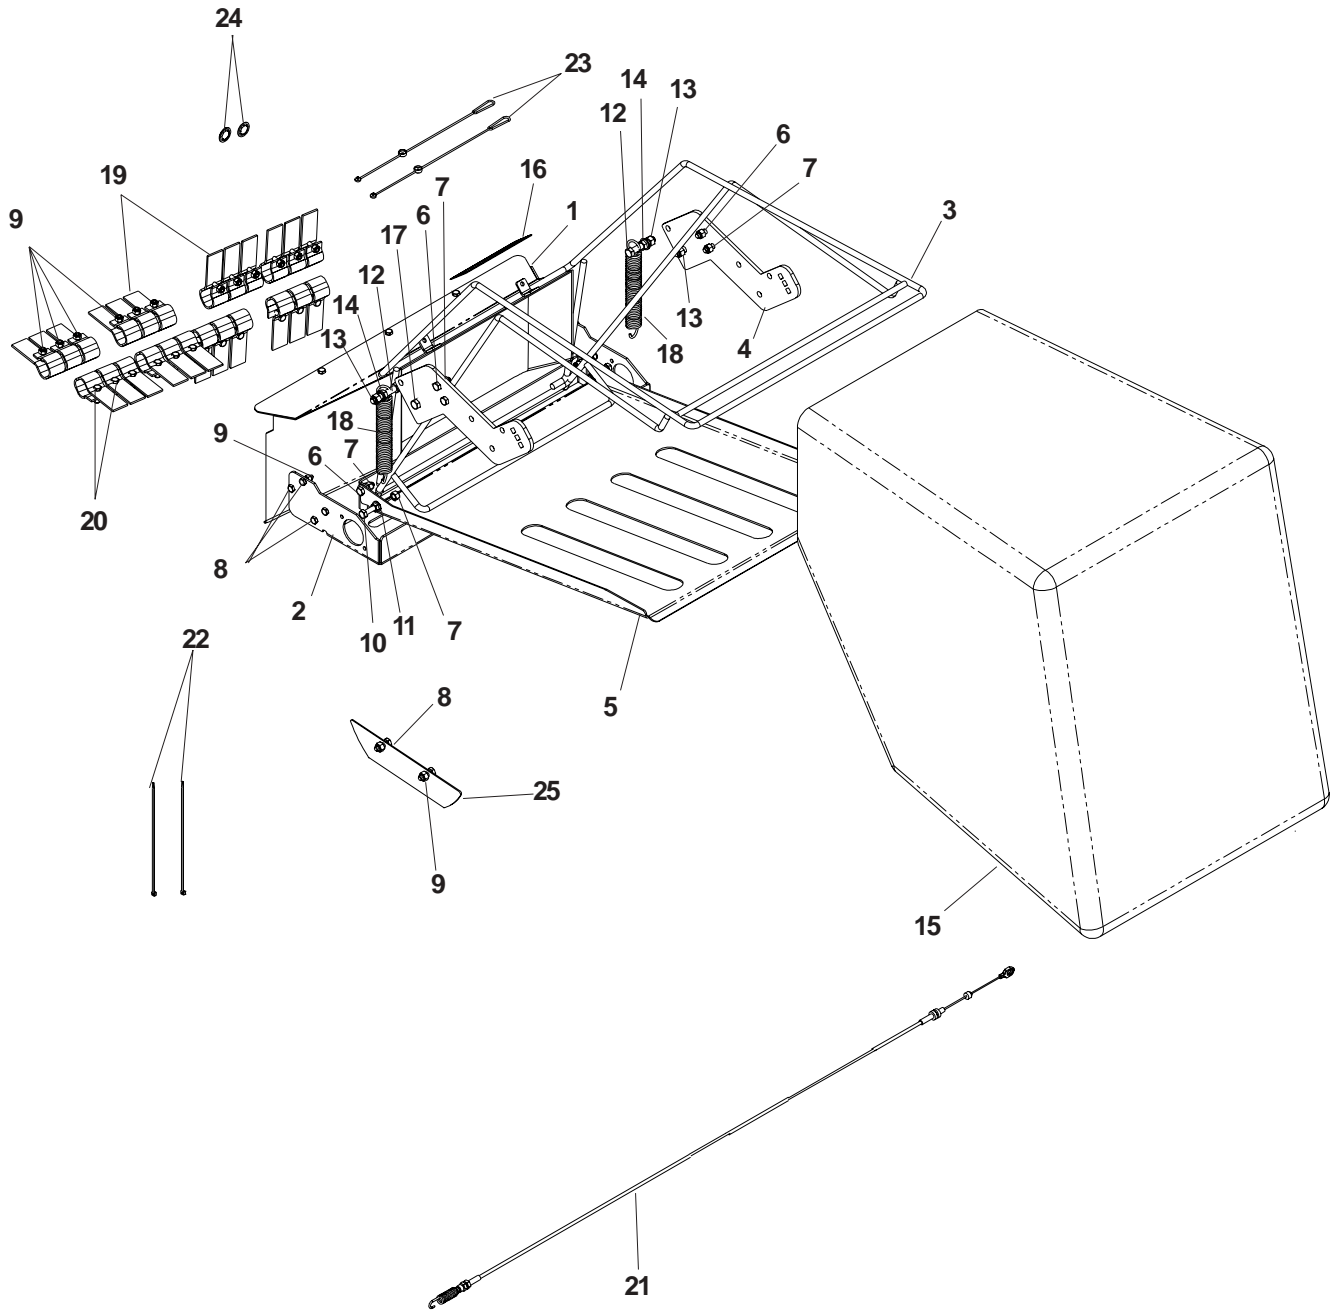

BAGGER ASSEMBLY

BAGGER ASSEMBLY

ITEM	PART NO.	QTY	DESCRIPTION
1	539106799	1	CHUTE
2	539106803	1	TRAY
3	539107242	1	BAG FRAME, BLACK
4	539106846	2	EXTENDER
5	539106835	1	SAFETY DOOR
6	539990209	6	SCREW, 5/16 X 1
7	539990717	8	NUT, 5/16, NYLOC
8	539990580	17	SCREW, 1/4 X 3/4
9	539976978	41	NUT, 1/4, NYLOC
10	539990669	2	SCREW, 5/16 X 1 3/4
11	539990585	2	NUT, 5/16, SERRATED WASHER
12	539990588	2	SCREW, 3/8 X 2
13	539976979	4	NUT, 3/8, NYLOC
14	539990613	2	NUT, 3/8, SERRATED WASHER
15	540005464	1	BAG
16	539108143	1	DECAL, WARNING
17	539990563	2	SCREW, 3/8 X 1
18	539107315	2	SPRING, BAGGER
19	539106996	24	RUBBER FLAP
20	539977761	24	SCREW, 1/4 X 1
21	539106827	1	CABLE, BAGGER
22	539976856	2	WIRE TIE
23	539106848	2	LANYARD
24	539053411	2	RETAINING RING
25	539107316	2	SIDESHIELD, CE
	539107244	1	DECAL, HANDLE PIN (NOT SHOWN)

NOTE: Ref. No. 22 is used for attaching cable to extender.
Ref. No. 23 is used for re-attaching pin to extender.
Ref. No. 24 is used for re-installing tire to axle. (Some units use cotter pins.)
Ref. No. 25 is bolted to main body, under main shaft.