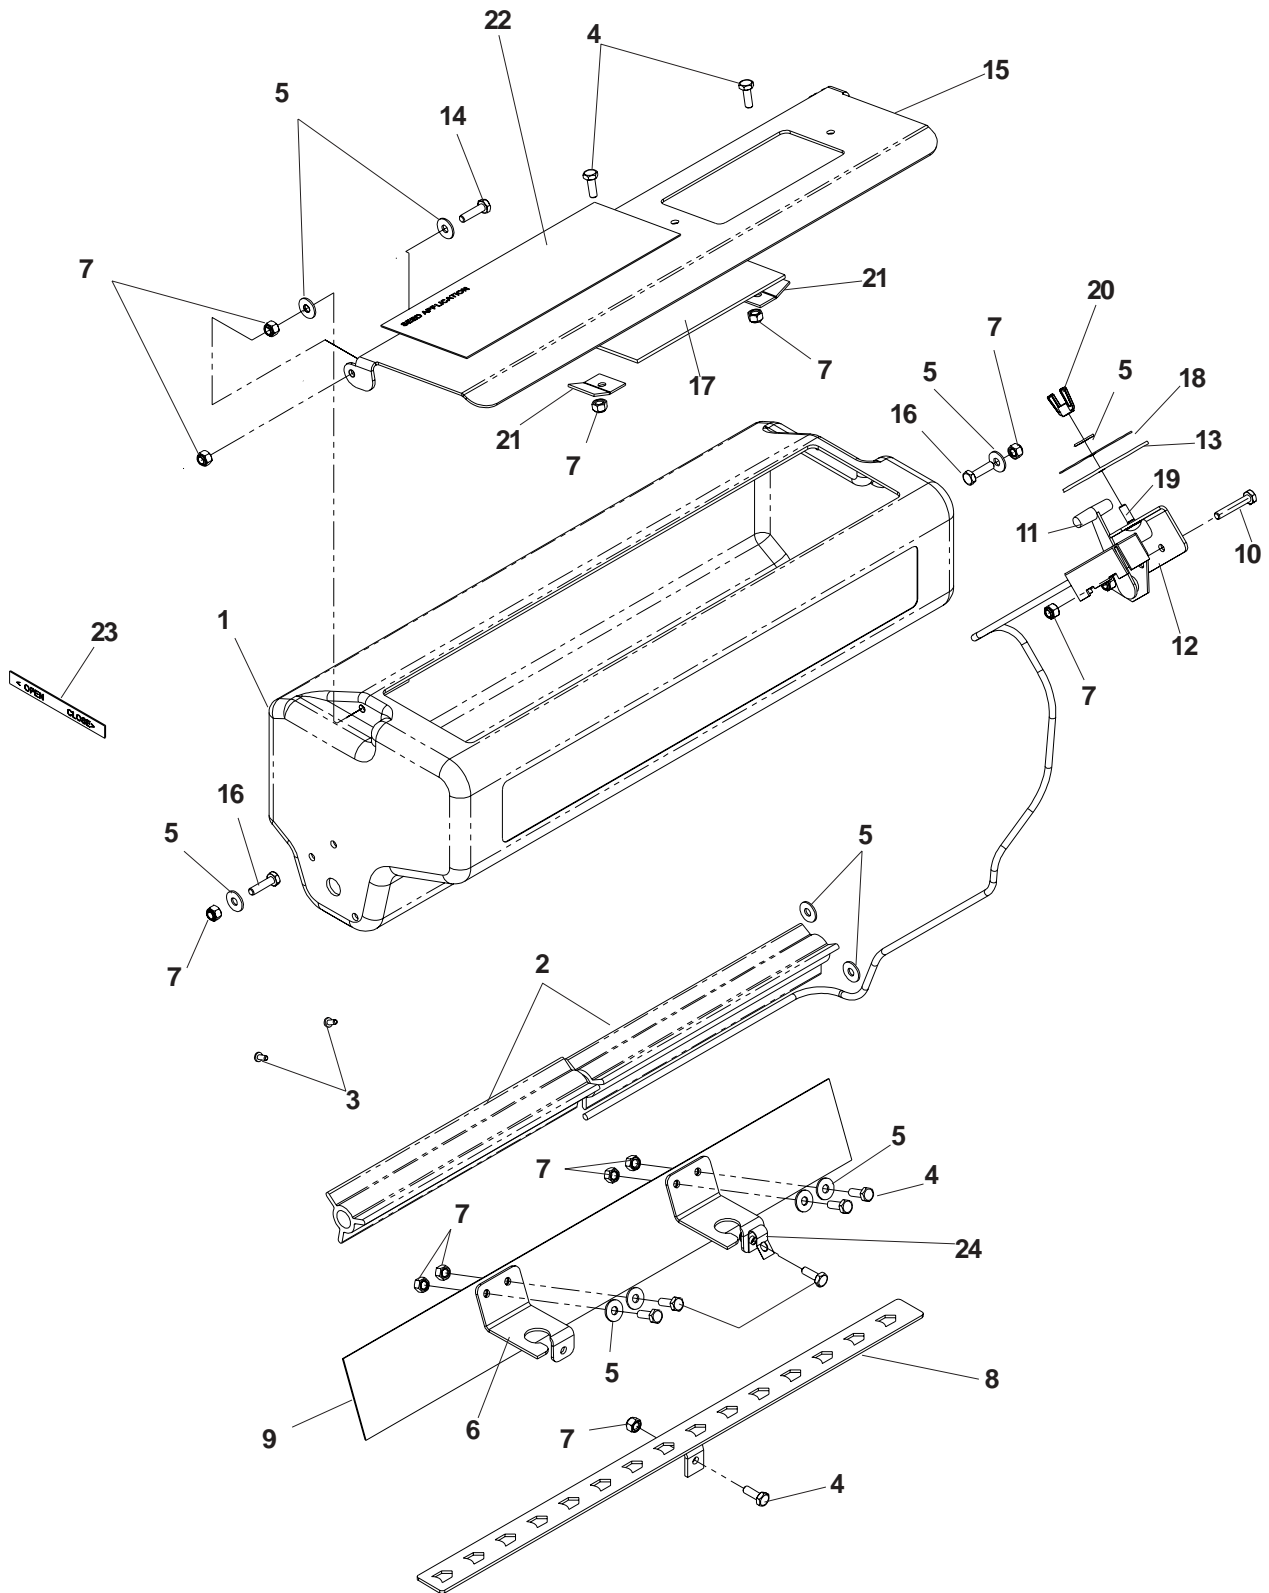

SEEDER ASSEMBLY

SEEDER ASSEMBLY

ITEM	PART NO.	QTY	DESCRIPTION
1	539106627	1	SEEDBOX
2	539106661	2	AGITATOR
3	539000113	2	SCREW, #8-32 X 3/8, TAPPING
4	539990580	8	HCS 1/4C X 3/4
5	539990598	15	WASHER, 1/4, FLAT
6	539106677	6	GUIDE
7	539976978	16	NUT, 1/4C, NYLOC
8	539106678	1	GATE
9	539106681	1	SHIELD
10	539990639	2	HCS 1/4C X 1 1/2
11	539052551	1	SEEDER CABLE
12	539106680	1	MOUNT
13	539107357	1	SEED DIAL
14	539977761	6	HCS 1/4C X 1
15	539106684	1	SEED DOOR
16	539990548	2	HCS 1/4C X 1
17	539106806	1	SEED WINDOW
18	540200141	1	DECAL, SEED DIAL
19	539000140	1	RHSNB 5/16C X 1
20	539990997	1	WINGNUT, 5/16C, NYLOC
21	539107246	2	WINDOW CLIP
22	540200140	1	DECAL, SEED APPLICATION
23	540200143	1	DECAL, OPEN/CLOSE
24	539052931	1	CABLE CLAMP