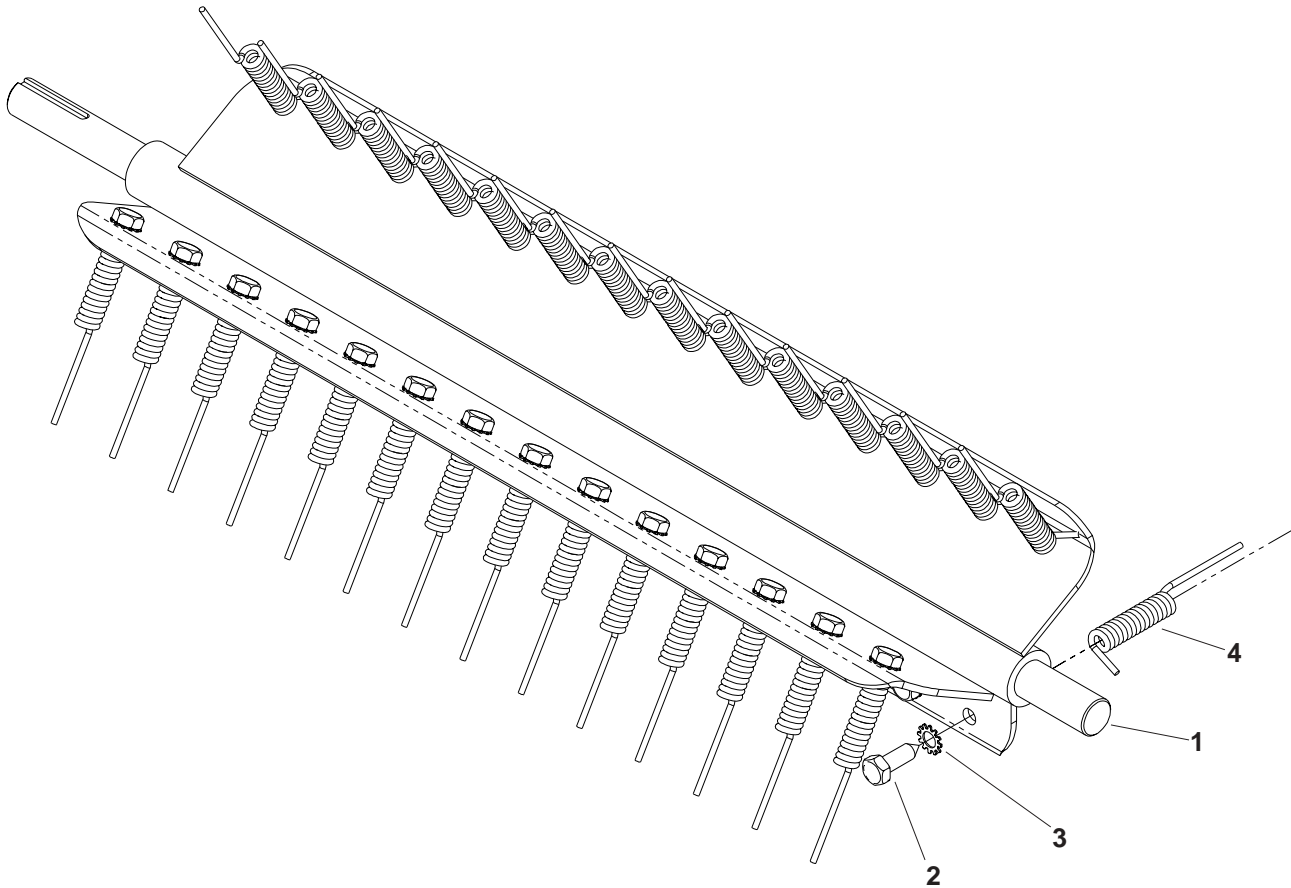

FLAIL REEL ASSEMBLY

ITEM	PART NO.	QTY.	DESCRIPTION
.....	539107183 1 22" FLAIL REEL (COMPLETE)
1	539106641 1 SHAFT
2	539100526 56 SPACER
3	539106642 4 BLADE SHAFT
4	540005187 32 BLADE
5	539101949 8 E-RING 1/2
.....	539108110 1 BLADE SET (32 BLADES)
.....	539108111 1 SHAFT & HARDWARE SET(4 SHAFTS)
.....	539108112 1 BLADES W/SHAFTS & HARDWARE SET (32 BLADES)
.....	539108113 1 SPACER SET (56 SPACERS)

NOTE:

1. MUST BE ASSEMBLED WITH PATTERN AS SHOWN.
2. NO DAMAGE TO ENDS OF SHAFT OR KEYWAY.

DELTA REEL ASSEMBLY

ITEM	PART NO.	QTY.	DESCRIPTION
	539107184	1	22" DELTA REEL (COMPLETE)
1	539976956	2	SETSCREW
2	539100530	2	JAM NUT W/SETSCREW
3	539106653	2	END SPACER
4	539992761	60	NUT .25 CTR. LOCK
5	539106651	15	BLADE MTG. PLATE
6	540005966	30	DELTABLADE
7	539108056	60	HCS .25 X .75 (GRADE 8)
8	539106652	14	SPACER - LONG
9	539106650	1	SHAFT
10	539000407	60	LOCKWASHER, 1/4, INTERNAL TOOTH
	539108116	1	BLADE W/HARDWARE SET (30 BLADES)
	539108117	1	SCREW & NUT SET (60 EACH)

NOTE:

1. MUST BE ASSEMBLED AS SHOWN. WITH KEYWAY ON CORRECT END.
2. NO DAMAGE TO ENDS OF SHAFT, KEYWAY OR TO THREADS.

SPRING REEL ASSEMBLY

ITEM	PART NO.	QTY.	DESCRIPTION
.....	539107185 1 22" SPRING REEL (COMPLETE)
1 539106683 1 SHAFT
2 540020249 42 HEX BOLT - LAG 5/16 X 1.0
3 540020250 42 LOCK WASHER
4 540091111 42 SPRING TINE
.....	540108119 1 SPRING W/HARDWARE SET (42 SPRINGS)

NOTE:

1. ORIENT SPRINGS AS SHOWN WITH TAIL AGAINST THE FORMED UP EDGE.
2. NO DAMAGE TO ENDS OF SHAFT OR KEYWAY.

DECALS

ITEM	PART NO.	QTY	DESCRIPTION
1	539107311	1	DECAL, CE
2	539107337	1	DECAL, HEIGHT
3	539107244	1	DECAL, HANDLE PIN
4	539107361	1	DECAL, SOUND POWER
5	539107189	1	DECAL, DT22
6	540200028	1	DECAL, HEIGHT ADJUST
7	539200732	1	DECAL, 12" HUSQVARNA W/CROWN
8	539008345	1	DECAL, FOOT DANGER
9	539107359	1	DECAL, CE GRAPHIC