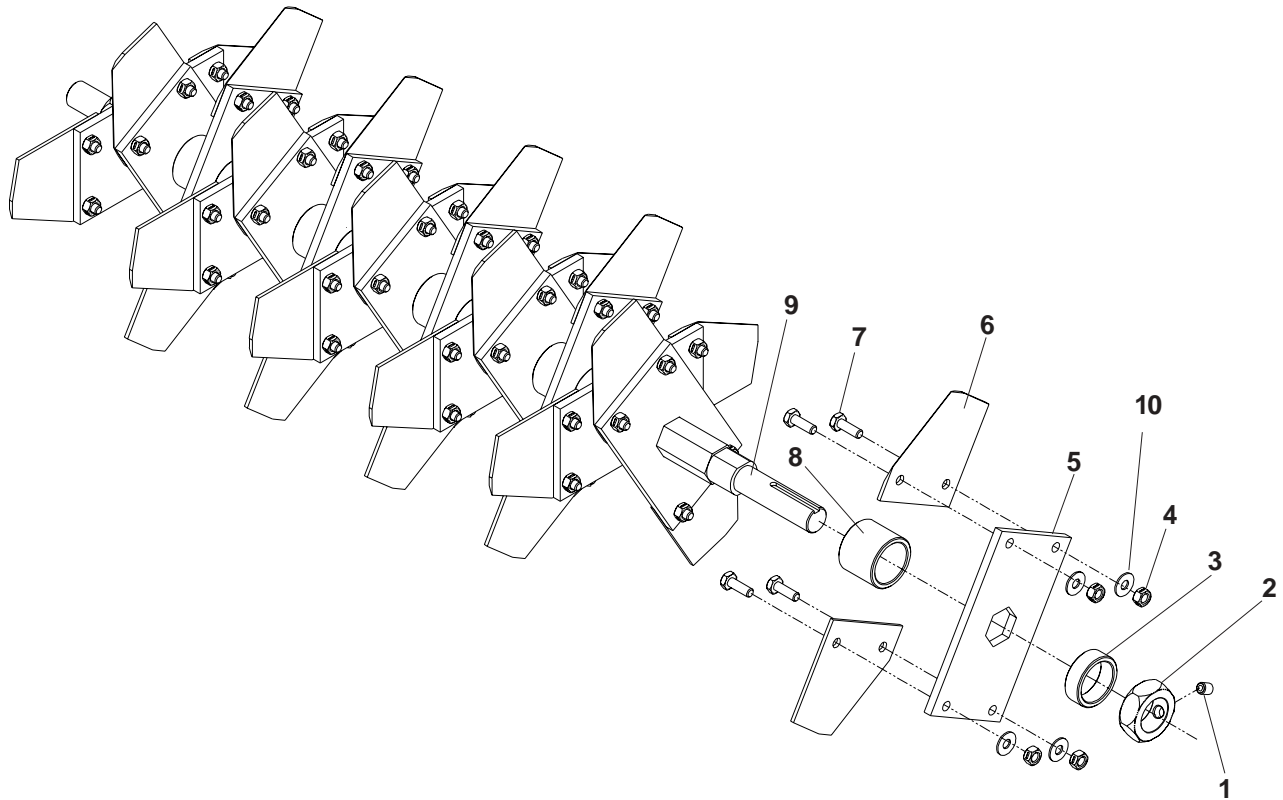

FLAIL REEL ASSEMBLY

ITEM	PART NO.	QTY.	DESCRIPTION
.....	539107183 1 22" FLAIL REEL (COMPLETE)
1	539106641 1 SHAFT
2	539100526 56 SPACER
3	539106642 4 BLADE SHAFT
4	540005187 32 BLADE
5	539101949 8 E-RING 1/2
.....	539108110 1 BLADE SET (32 BLADES)
.....	539108111 1 SHAFT & HARDWARE SET(4 SHAFTS)
.....	539108112 1 BLADES W/SHAFTS & HARDWARE SET (32 BLADES)
.....	539108113 1 SPACER SET (56 SPACERS)

NOTE:

1. MUST BE ASSEMBLED WITH PATTERN AS SHOWN.
2. NO DAMAGE TO ENDS OF SHAFT OR KEYWAY.

DELTA REEL ASSEMBLY

ITEM	PART NO.	QTY.	DESCRIPTION
	539107184	1	22" DELTA REEL (COMPLETE)
1	539976956	2	SETSCREW
2	539100530	2	JAM NUT W/SETSCREW
3	539106653	2	END SPACER
4	539992761	60	NUT .25 CTR. LOCK
5	539106651	15	BLADE MTG. PLATE
6	540005966	30	DELTABLADE
7	539108056	60	HCS .25 X .75 (GRADE 8)
8	539106652	14	SPACER - LONG
9	539106650	1	SHAFT
10	539000407	60	LOCKWASHER, 1/4, INTERNAL TOOTH
	539108116	1	BLADE W/HARDWARE SET (30 BLADES)
	539108117	1	SCREW & NUT SET (60 EACH)

NOTE:

1. MUST BE ASSEMBLED AS SHOWN. WITH KEYWAY ON CORRECT END.
2. NO DAMAGE TO ENDS OF SHAFT, KEYWAY OR TO THREADS.

SPRING REEL ASSEMBLY

ITEM	PART NO.	QTY.	DESCRIPTION
.....	539107185 1 22" SPRING REEL (COMPLETE)
1 539106683 1 SHAFT
2 540020249 42 HEX BOLT - LAG 5/16 X 1.0
3 540020250 42 LOCK WASHER
4 540091111 42 SPRING TINE
.....	540108119 1 SPRING W/HARDWARE SET (42 SPRINGS)