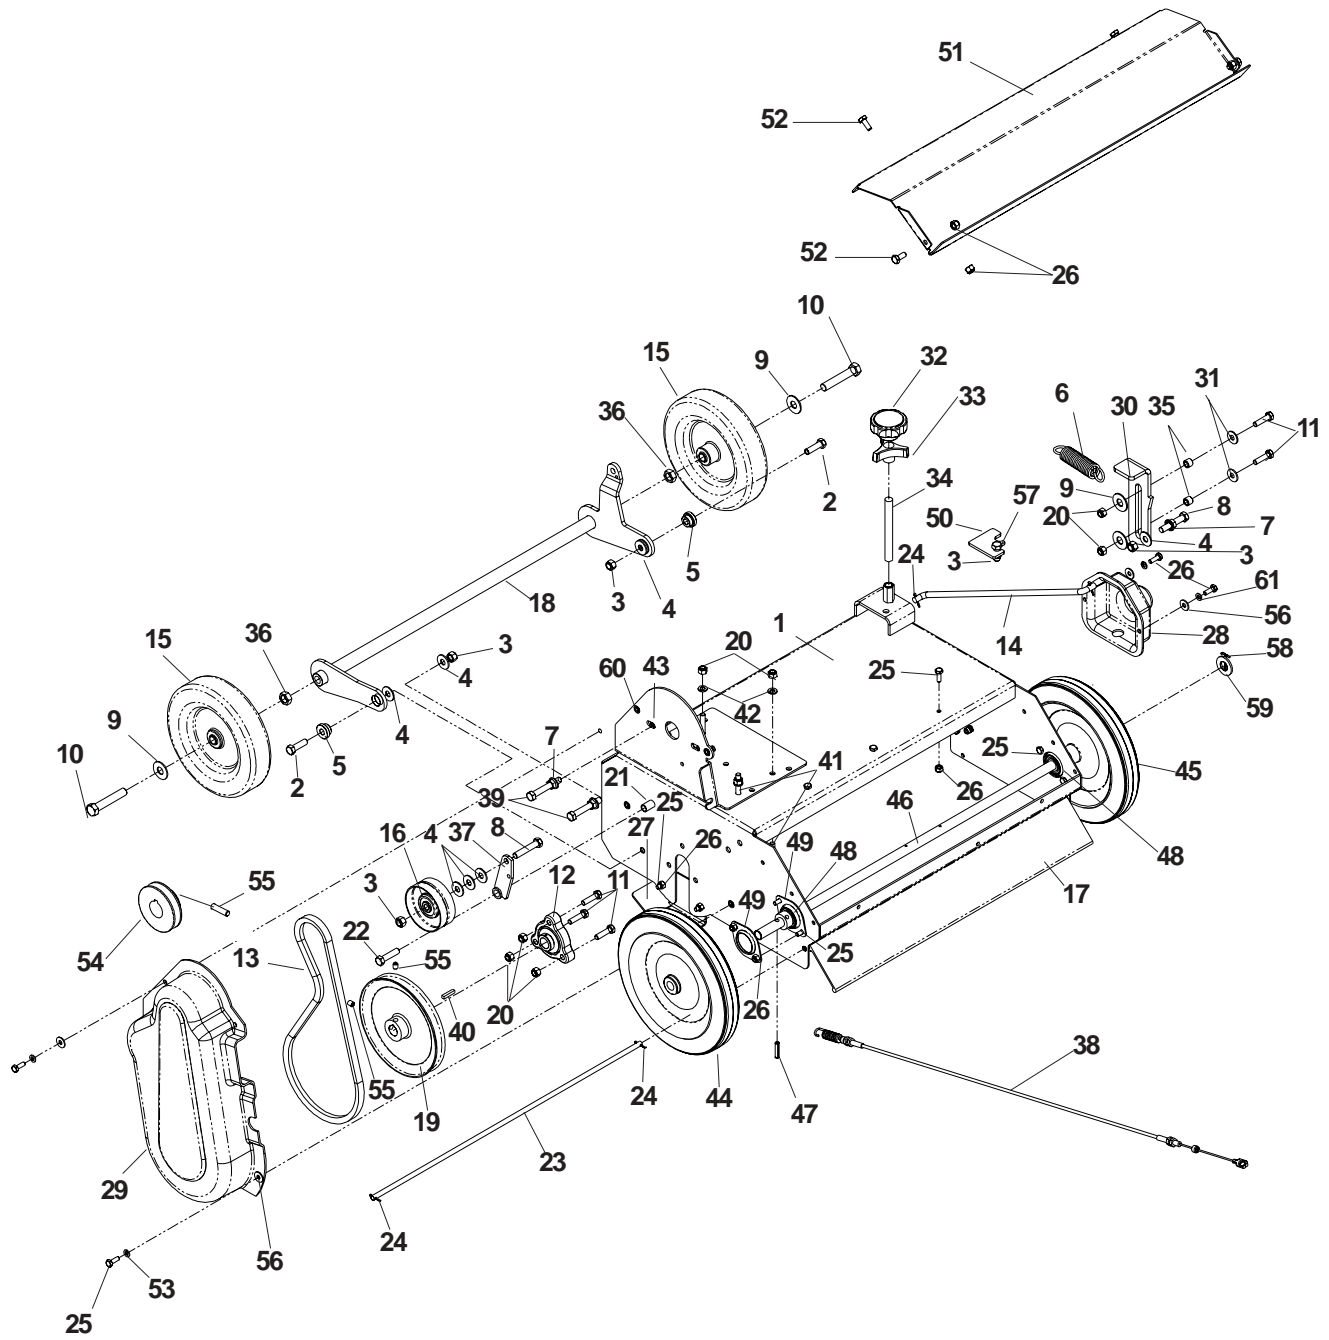

HANDLE ASSEMBLY

ITEM	PART NO.	QTY.	DESCRIPTION
1	539106758	1	HANDLE, GRAY
2	539052561	2	FOAM GRIP
3	539106760	1	BAIL
4	539100481	2	KNOB
5	539106755	2	HANDLE SIDE, GRAY
6	539106654	1	MOUNT, GRAY
7	539100556	2	PIN
8	539106848	2	LANYARD
9	539100472	2	RHSNB 5/16C X 1 1/4
10	539990692	3	WASHER, 5/16, FLAT
11	539106688	1	CABLE TAB
12	539990639	1	HCS 1/4C X 1 1/2
13	539976978	1	NUT, 1/4C, NYLOC
14	539106645	1	LEVER
15	539102998	1	WASHER, FRICTION
16	539976979	7	NUT, 3/8C, NYLOC
17	539976941	1	HCS 3/8C X 1 1/4
18	539990517	2	WASHER, 3/8, FLAT
19	539990563	6	HCS 3/8C X 1
20	539976526	1	ADJ. LEVER GRIP
21	539990209	1	HCS 5/16C X 1
22	539990717	1	NUT, 5/16C, NYLOC

BODY ASSEMBLY