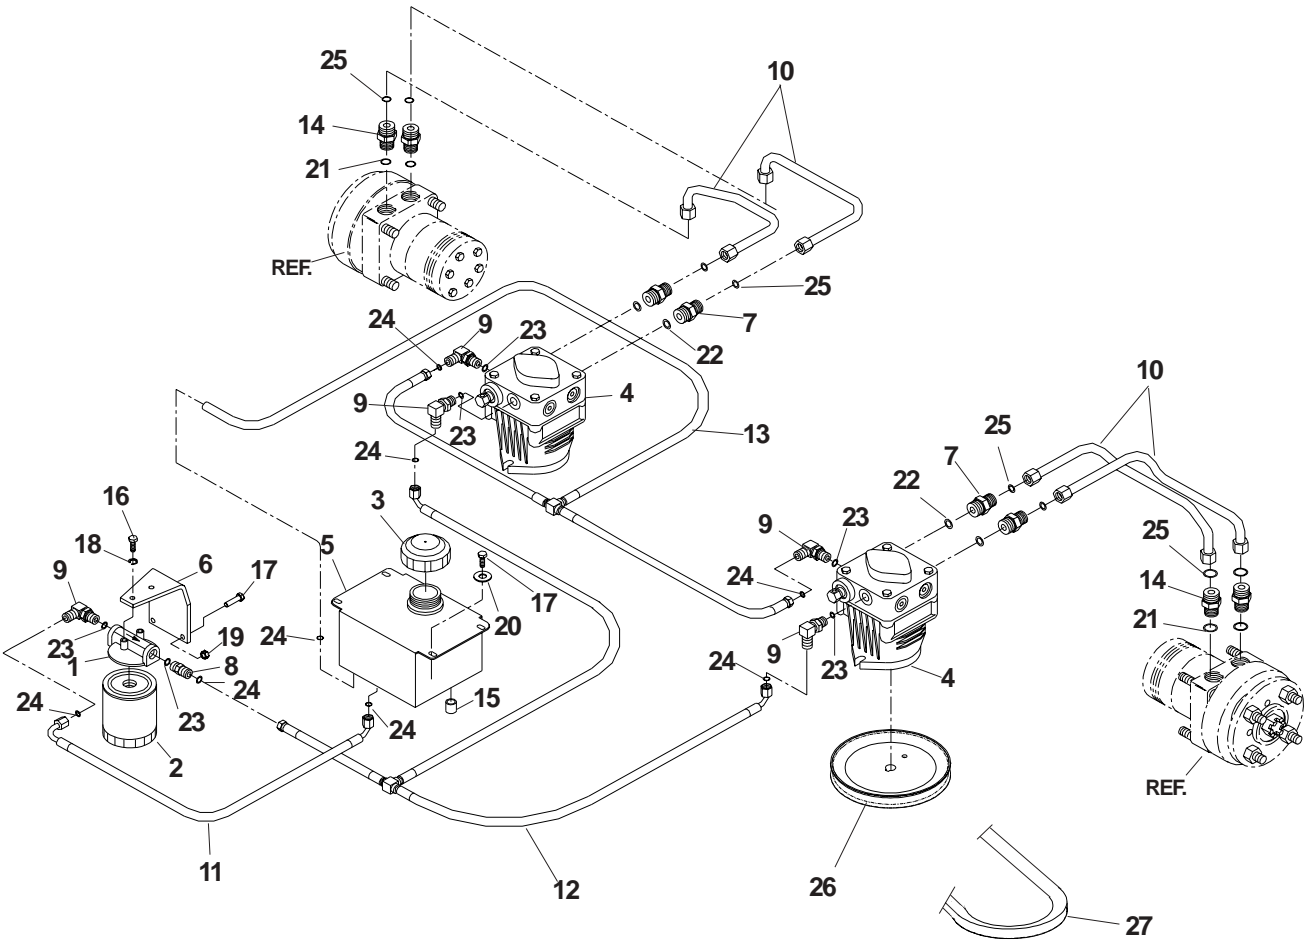

iZ4821

Spare parts
Ersatzteile
Pièces détachées
Reserve onderdelen
Repuestos
Reservdelar

HYDRAULIC ASSEMBLY

HYDRAULIC ASSEMBLY

ITEM	PART NO.	QTY.	DESCRIPTION
1	539101165	1	FILTER HEAD
2	539102606	1	FILTER
3	539101202	1	CAP HYDRAULIC RESERVOIR
4	539107749	2	PUMP
5	539105024	1	TANK
6	539106933	1	BRACKET, OIL FILTER
7	539101237	4	FITTING, STRAIGHT, F6400-8-8-0
8	539103316	1	FITTING, F6400-6-6-0
9	539101238	5	FITTING, 90°, F6801-6-6-0
10	539106896	4	HYDRAULIC LINE
11	539104722	1	HOSE, 7"
12	539106895	1	"T" ASSEMBLY
13	539106897	1	"T" ASSEMBLY
14	539102396	4	FITTING, STRAIGHT
15	539105168	1	CAP
16	539990072	2	HCS 1/4C X 5/8
17	539990580	6	HCS 1/4C X 3/4
18	539990052	2	LOCKWASH, 1/4
19	539976978	8	NUT, 1/4C, NYLOC
20	539990598	8	WASHER, 1/4, FLAT
21	539103115	4	"O" RING, 3/4
22	539103116	4	"O" RING, 1/2
23	539103117	6	"O" RING, 3/8
24	539103118	8	"O" RING FLARE, 3/8
25	539103119	8	"O" RING FLARE, 1/2
26	539101176	1	PULLEY, PUMP
27	539106887	1	BELT, PUMP

DECK LIFT ASSEMBLY

DECK LIFT ASSEMBLY

ITEM	PART NO.	QTY.	DESCRIPTION
1	539101050	1	GRIP
2	539101082	1	ROLL PIN, 3/16 X 1
3	539990761	2	NUT1/4C CENTER LOCK
4	539103534	1	PIN MT, UPPER
5	539101058	1	SPRING
6	539103533	1	PIN
7	539102515	1	GRIP
8	539104201	1	LEVER WLDMT
9	539990580	2	HCS 1/4C X 3/4
10	539101232	6	FLANGED BUSHING
11	539107265	1	BELLCRANK WLDMT - RT
	539107266	1	BELLCRANK WLDMT - LT - NOT SHOWN
12	539101802	3	7/8 'E' RING
13	539990365	6	COTTER PIN, 1/8 X 3/4
14	539977703	2	CLEVIS PIN, 3/8 X 1 1/8
15	539102565	2	LIFT ARM
16	539103543	2	SPACER
17	539990588	1	HCS 3/8C X 2
18	539106976	1	ADJUSTMENT PLATE
19	539102526	1	HITCH PIN
20	539105059	1	LANYARD
21	539976979	3	NUT 3/8C NYLOC
22	539976989	1	HAIRPIN, #4
23	539990637	1	HCS 3/8C X 2 1/2
24	539991043	4	BUSHING, 5/8 MACH.
25	539102642	1	SPRING
26	539106891	2	DECK LIFT LINK
27	539101721	4	HCS 5/16C X 2 3/4
28	539107267	1	LIFT WLDMT
29	539104808	4	LIFT BLOCK
30	539990717	4	NUT 5/16C NYLOC
31	539104807	2	REINF. PLATE
32	539990654	4	COTTER PIN, 5/32 X 1 1/4