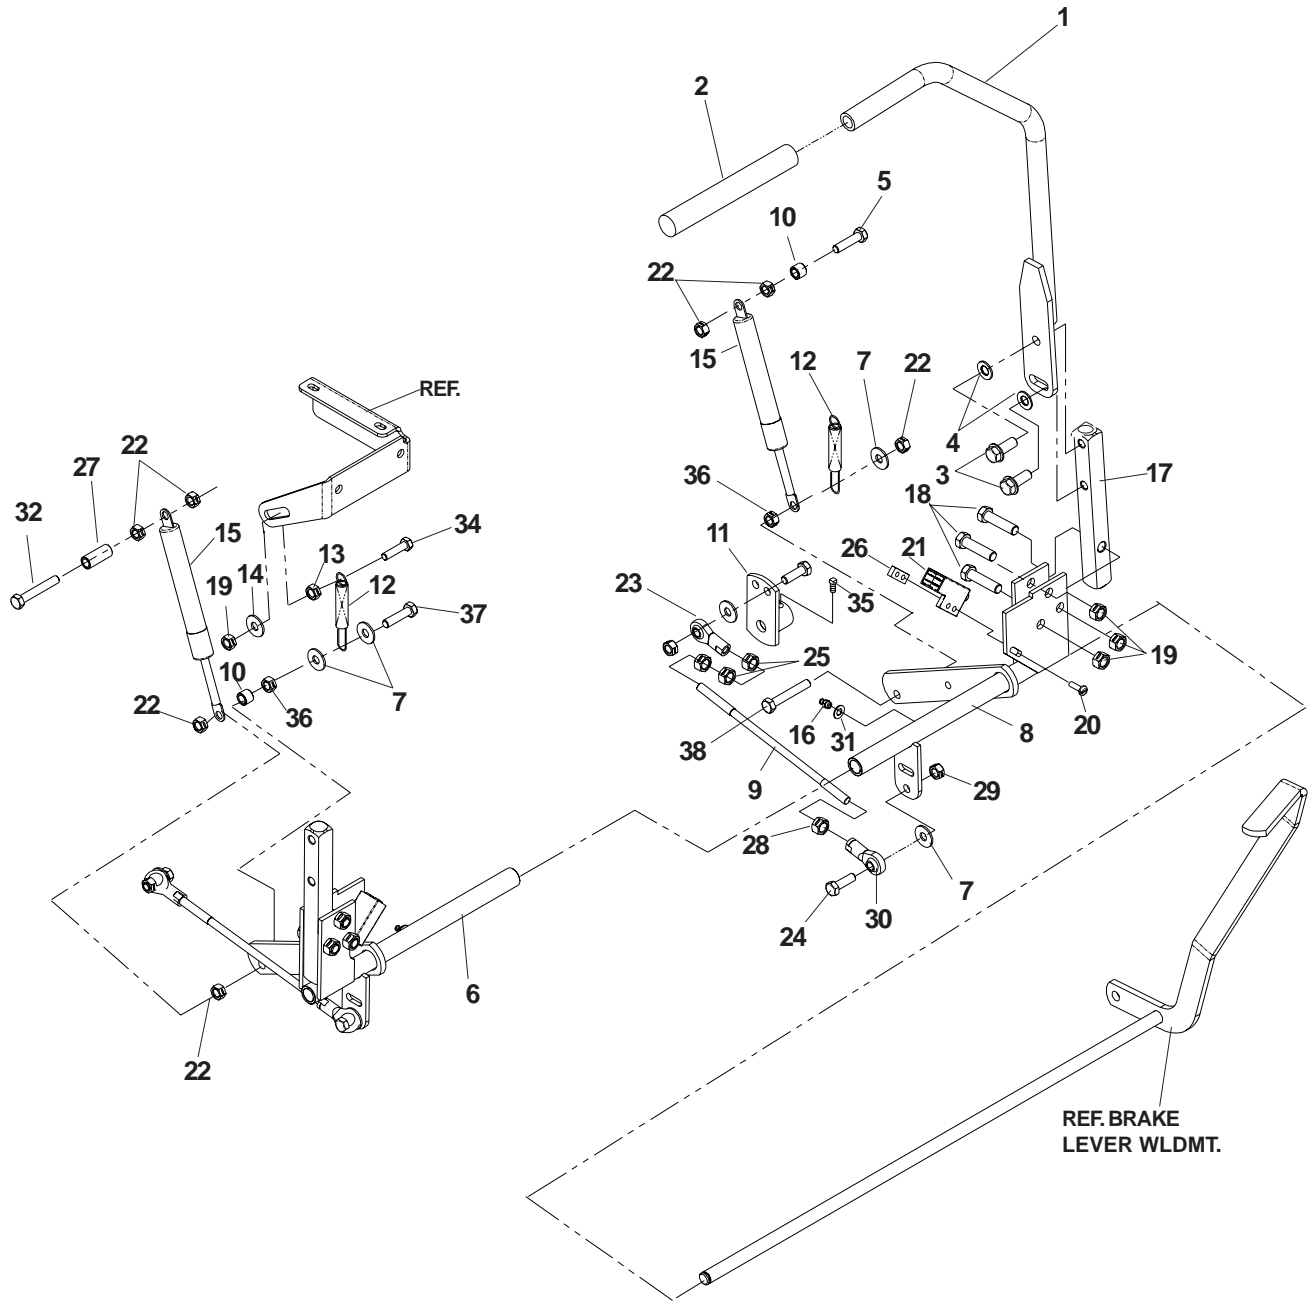

MAIN FRAME ASSEMBLY

SEAT ASSEMBLY

ITEM PART NO. QTY. DESCRIPTION

ITEM	PART NO.	QTY.	DESCRIPTION
1	539104584	1	SEAT, COMPLETE
2	539102844	2	ARM REST CUSHION
3	539102539	1	SEAT CUSHION W/SWITCH
4	539105283	1	SEAT MOUNT
5	539104525	1	SEAT ROD
6	539105039	4	STUD / PLATE MOUNT
7	539990372	2	1/4C LOCKNUT
8	539101341	2	HCS 3/8C X 3
9	539990546	4	NUT 3/8C CTR. LOCK
10	539990184	4	NUT 5/16C CTR. LOCK
11	539104789	1	DECAL, CROWN
12	539104565	1	SEAT BACK CUSHION
13	539990580	2	HCS 1/4C X 3/4
14	539105224	1	SEAT BKT. W/DECAL
15	539990365	1	COTTER PIN
16	539105294	1	SEAT RAILS (NOT SHOWN)
17	539976978	4	NUT 1/4C NYLOC

MOTION CONTROL ASSEMBLY

MOTION CONTROL ASSEMBLY

ITEM	PART NO.	QTY.	DESCRIPTION
1	539104187..	2	CONTROL LEVER WLDMT
2	539105036..	2	GRIP
3	539990563..	4	HCS 3/8C X 1
4	539102593..	4	3/8 DISC SPRING WASHER
5	539976935..	1	HCS 5/16C X 1 1/2
6	539106923..	1	CONTROL WELDMENT, RIGHT
7	539990692..	7	WASHER 5/16 FLAT
8	539106924..	1	CONTROL WELDMENT, LEFT
9	539103264..	2	PUMP CONTROL LINK
10	539102827..	2	SPACER
11	539104382..	2	CONTROLARM, PUMP
12	539103297..	2	SPRING
13	539990613..	2	3/8C WHIZ NUT
14	539990517..	2	WASHER 3/8 FLAT
15	539102720..	2	DAMPENER
16	539976998..	2	ZERK
17	539102809..	2	CONTROLARM
18	539990730..	6	HCS 3/8C X 1 3/4
19	539976979..	6	NUT, 3/8C, NYLOC
20	539976952..	4	SCREW 310-24 X 5/8
21	539101080..	2	SWITCH
22	539990184..	7	NUT, 5/16C, CENTERLOCK
23	539102590..	2	BALL JOINT, RIGHT
24	539990627..	4	HCS 5/16C X 1 1/4
25	539990223..	6	NUT, 5/16-24
26	539102678..	2	TAPPED PLATE
27	539104995..	1	SPACER
28	539991073..	2	NUT, 5/16F, LEFT HAND
29	539990717..	4	NUT, 5/16C, NYLOC
30	539102591..	2	BALL JOINT, LEFT
31	539103547..	2	WASHER
32	539976937..	1	HCS 5/16C X 2
33	539101341..	1	HCS 3/8C X 3 (NOT SHOWN)
34	539990637..	1	HCS 3/8C X 2 1/2
35	539105079..	2	SCREW, 5/16C X 5/8, SET
36	539990585..	2	NUT 5/16C, WHIZ
37	539991055..	1	BOLT, 5/16C X 2 1/4, TAP
38	539100469..	1	BOLT, 5/16C X 1 1/4, TAP