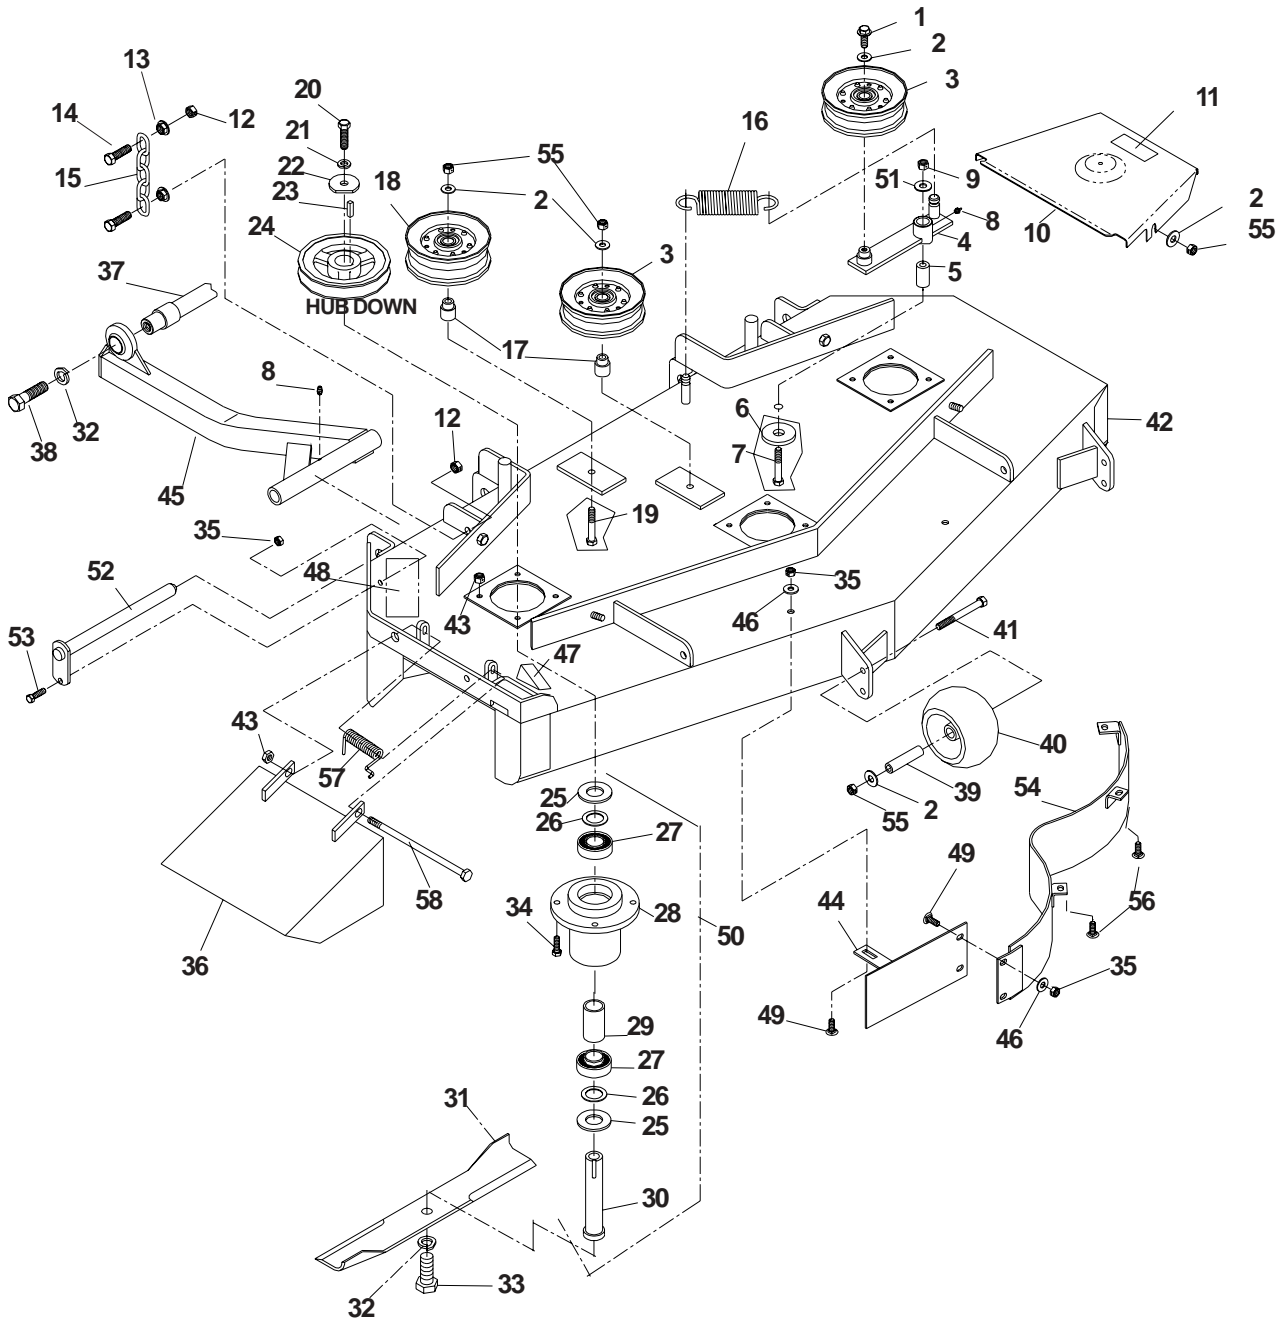

48" DECK ASSEMBLY

48" DECK ASSEMBLY

ITEM	PART NO.	QTY.	DESCRIPTION	ITEM	PART NO.	QTY.	DESCRIPTION
1	539990582	1	HCS 3/8C X 1 SERRATED HD	31	539100340	3	16 1/4" BLADE
2	539990517	9	WASHER 3/8 FLAT	32	539990333	3	LOCKWASHER 5/8
3	539103257	2	IDLER PULLEY	33	539103299	3	HCS 5/8F X 1 1/4
4	539103230	1	IDLER ARM	34	539990627	12	HCS 5/16C X 1 1/4
5	539103427	1	PIVOT BUSHING	35	539990184	6	NUT 5/16C CENTERLOCK
6	539102243	1	SUPPORT WASHER	36	539107350	1	DEFLECTOR CHUTE
7	539103433	1	HCS 1/2C X 3 1/4	37	539104197	1	STRUT MOUNT
8	539976998	3	ZERK	38	539104199	2	HCS 5/8C X 2 GR.5
9	539101331	1	NUT 1/2C NYLOC	39	539102698	3	BUSHING
10	539105654	2	BELTSHIELD	40	539102643	3	ANTI-SCALP ROLLER
11	539102892	2	DECAL, NO STEP	41	539102754	3	HCS 3/8C X 3 1/2
12	539990839	8	NUT 7/16C CENTERLOCK	42	539105779	1	DECK W/DECALS
13	539102582	8	7/16C WHIZ NUT	43	539990717	13	NUT 5/16C, NYLOC
14	539101175	8	HCS 7/16C X 1 1/2	44	539105444	1	CENTER BAFFLE
15	539102641	4	LIFT CHAIN	45	539104609	1	STRUT - RT
16	539103256	1	SPRING		539104621	1	STRUT - LT (NOT SHOWN)
17	539103295	2	IDLER BUSHING	46	539990692	4	5/16 FLAT WASHER
18	539103258	1	IDLER PULLEY(TALL)	47	539913010	1	DECAL, CPSC
19	539102612	2	HCS 3/8C X 2 3/4	48	539100344	1	DECAL, DANGER
20	539100141	3	HCS 7/16F X 1 1/2		539103687	1	48" DECK BELT (NOT SHOWN)
21	539990247	3	LOCKWASHER 7/16	49	539990799	4	CARRIAGE BOLT
22	539106504	3	HEAVY WASHER	50	539103298	3	COMPLETE HOUSING (ITEMS 25 THRU 30)
23	539101995	3	KEY 1/4 SQ. X 1 1/8	51	539990550	1	WASHER 1/2 FLAT
24	539103283	3	PULLEY	52	539102619	2	PIVOT PIN
25	539102675	2	MACHINE BUSHING 10 GA.	53	539976934	2	HCS 5/16C X 3/4
26	539102244	2	MACHINE BUSHING 18 GA.	54	539105448	1	MAIN BAFFLE
27	539102677	2	BEARING	55	539976979	9	NUT 3/8C NYLOC
28	539104852	1	HOUSING	56	539976934	2	HCS 5/16C X 3/4
29	539102676	1	SPACER		539402253	3	O-RING (NOT SHOWN)
30	539103290	1	SPINDLE	57	539105822	1	SPRING, TORSION
				58	539105826	1	HCS 5/16C X 7