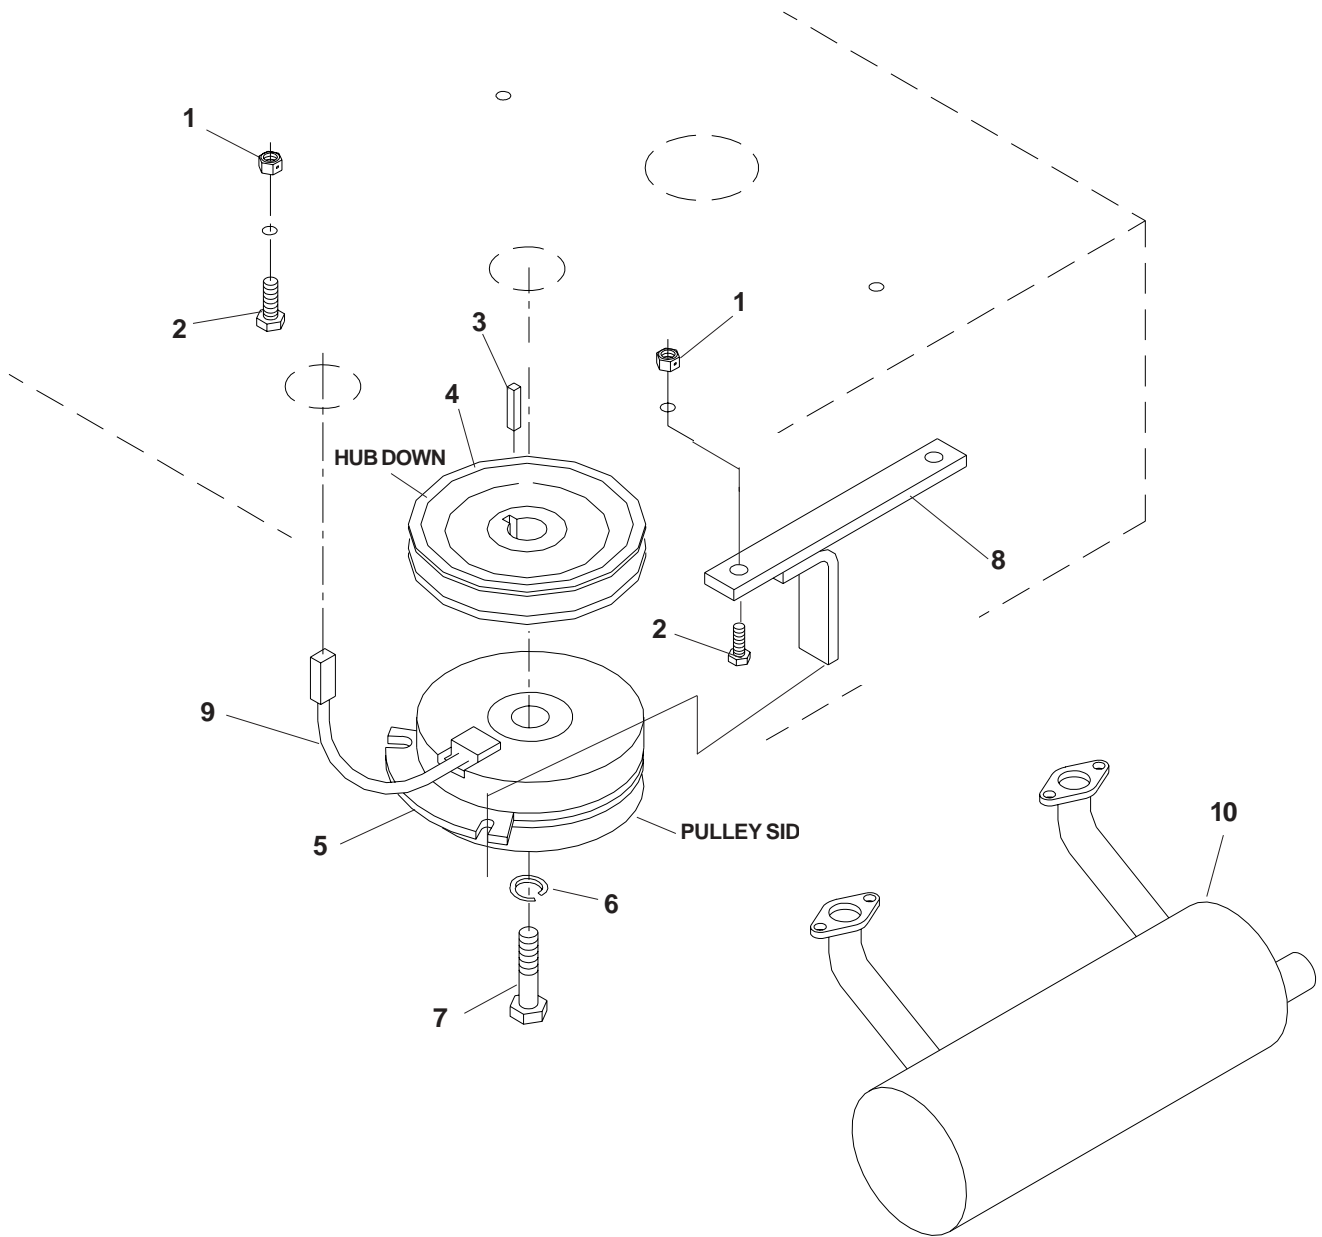

ENGINE ASSEMBLY

ITEM	PART NO.	QTY.	DESCRIPTION
1	539990717	4	NUT 5/16C NYLOC
2	539990669	4	HCS 5/16C X 1 3/4
3	539912757	1	KEY 1/4 SQ. X 1 1/4
4	539106992	1	PULLEY
5	539106880	1	CLUTCH, 200 FT/LB
6	539990247	1	7/16 LOCKWASHER
7	539991120	1	HCS 7/16F X 2 1/2
8	539106819	1	CLUTCH TIE DOWN
9	539105637	1	WIRING HARNESS
10	539105897	1	MUFFLER, KAWASAKI