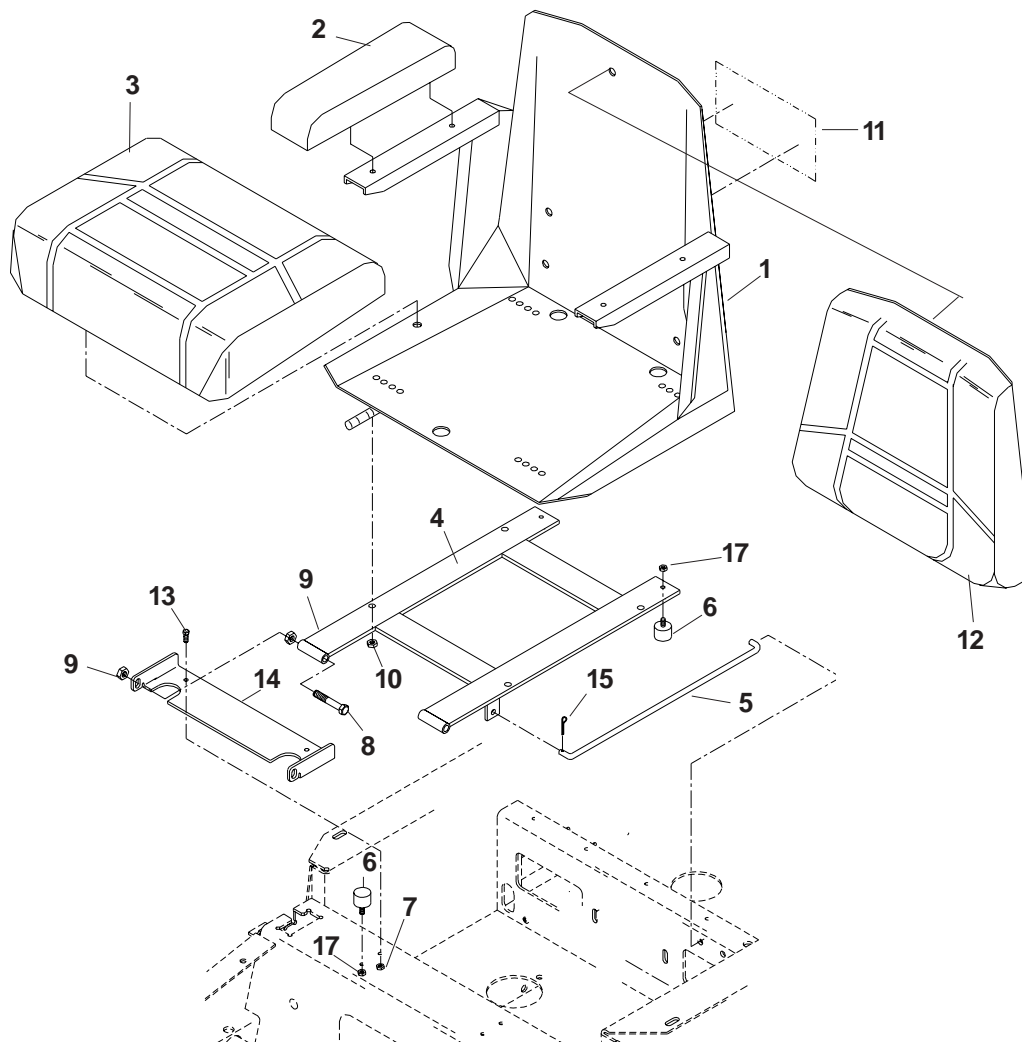

DECK LIFT ASSEMBLY

DECK LIFT ASSEMBLY

ITEM	PART NO.	QTY.	DESCRIPTION
1	539101050	1	GRIP
2	539101082	1	ROLL PIN, 3/16 X 1
3	539990761	2	NUT1/4C CENTER LOCK
4	539103534	1	PIN MT, UPPER
5	539101058	1	SPRING
6	539103533	1	PIN
7	539102515	1	GRIP
8	539104201	1	LEVER WLDMT
9	539990580	2	HCS 1/4C X 3/4
10	539101232	6	FLANGED BUSHING
11	539107265	1	BELLCRANK WLDMT - RT
	539107266	1	BELLCRANK WLDMT - LT - NOT SHOWN
12	539101802	3	7/8 'E' RING
13	539990365	6	COTTER PIN, 1/8 X 3/4
14	539977703	2	CLEVIS PIN, 3/8 X 1 1/8
15	539102565	2	LIFT ARM
16	539103543	2	SPACER
17	539990588	1	HCS 3/8C X 2
18	539106976	1	ADJUSTMENT PLATE
19	539102526	1	HITCH PIN
20	539105059	1	LANYARD
21	539976979	3	NUT 3/8C NYLOC
22	539976989	1	HAIRPIN, #4
23	539990637	1	HCS 3/8C X 2 1/2
24	539991043	4	BUSHING, 5/8 MACH.
25	539102642	1	SPRING
26	539106891	2	DECK LIFT LINK
27	539101721	4	HCS 5/16C X 2 3/4
28	539107267	1	LIFT WLDMT
29	539104808	4	LIFT BLOCK
30	539990717	4	NUT 5/16C NYLOC
31	539104807	2	REINF. PLATE
32	539990654	4	COTTER PIN, 5/32 X 1 1/4

MAIN FRAME ASSEMBLY

SEAT ASSEMBLY

ITEM PART NO. QTY. DESCRIPTION

ITEM	PART NO.	QTY.	DESCRIPTION
1	539104584	1	SEAT, COMPLETE
2	539102844	2	ARM REST CUSHION
3	539102539	1	SEAT CUSHION W/SWITCH
4	539105283	1	SEAT MOUNT
5	539104525	1	SEAT ROD
6	539105039	4	STUD / PLATE MOUNT
7	539990372	2	1/4C LOCKNUT
8	539101341	2	HCS 3/8C X 3
9	539990546	4	NUT 3/8C CTR. LOCK
10	539990184	4	NUT 5/16C CTR. LOCK
11	539104789	1	DECAL, CROWN
12	539104565	1	SEAT BACK CUSHION
13	539990580	2	HCS 1/4C X 3/4
14	539105224	1	SEAT BKT. W/DECAL
15	539990365	1	COTTER PIN
16	539105294	1	SEAT RAILS (NOT SHOWN)
17	539976978	4	NUT 1/4C NYLOC