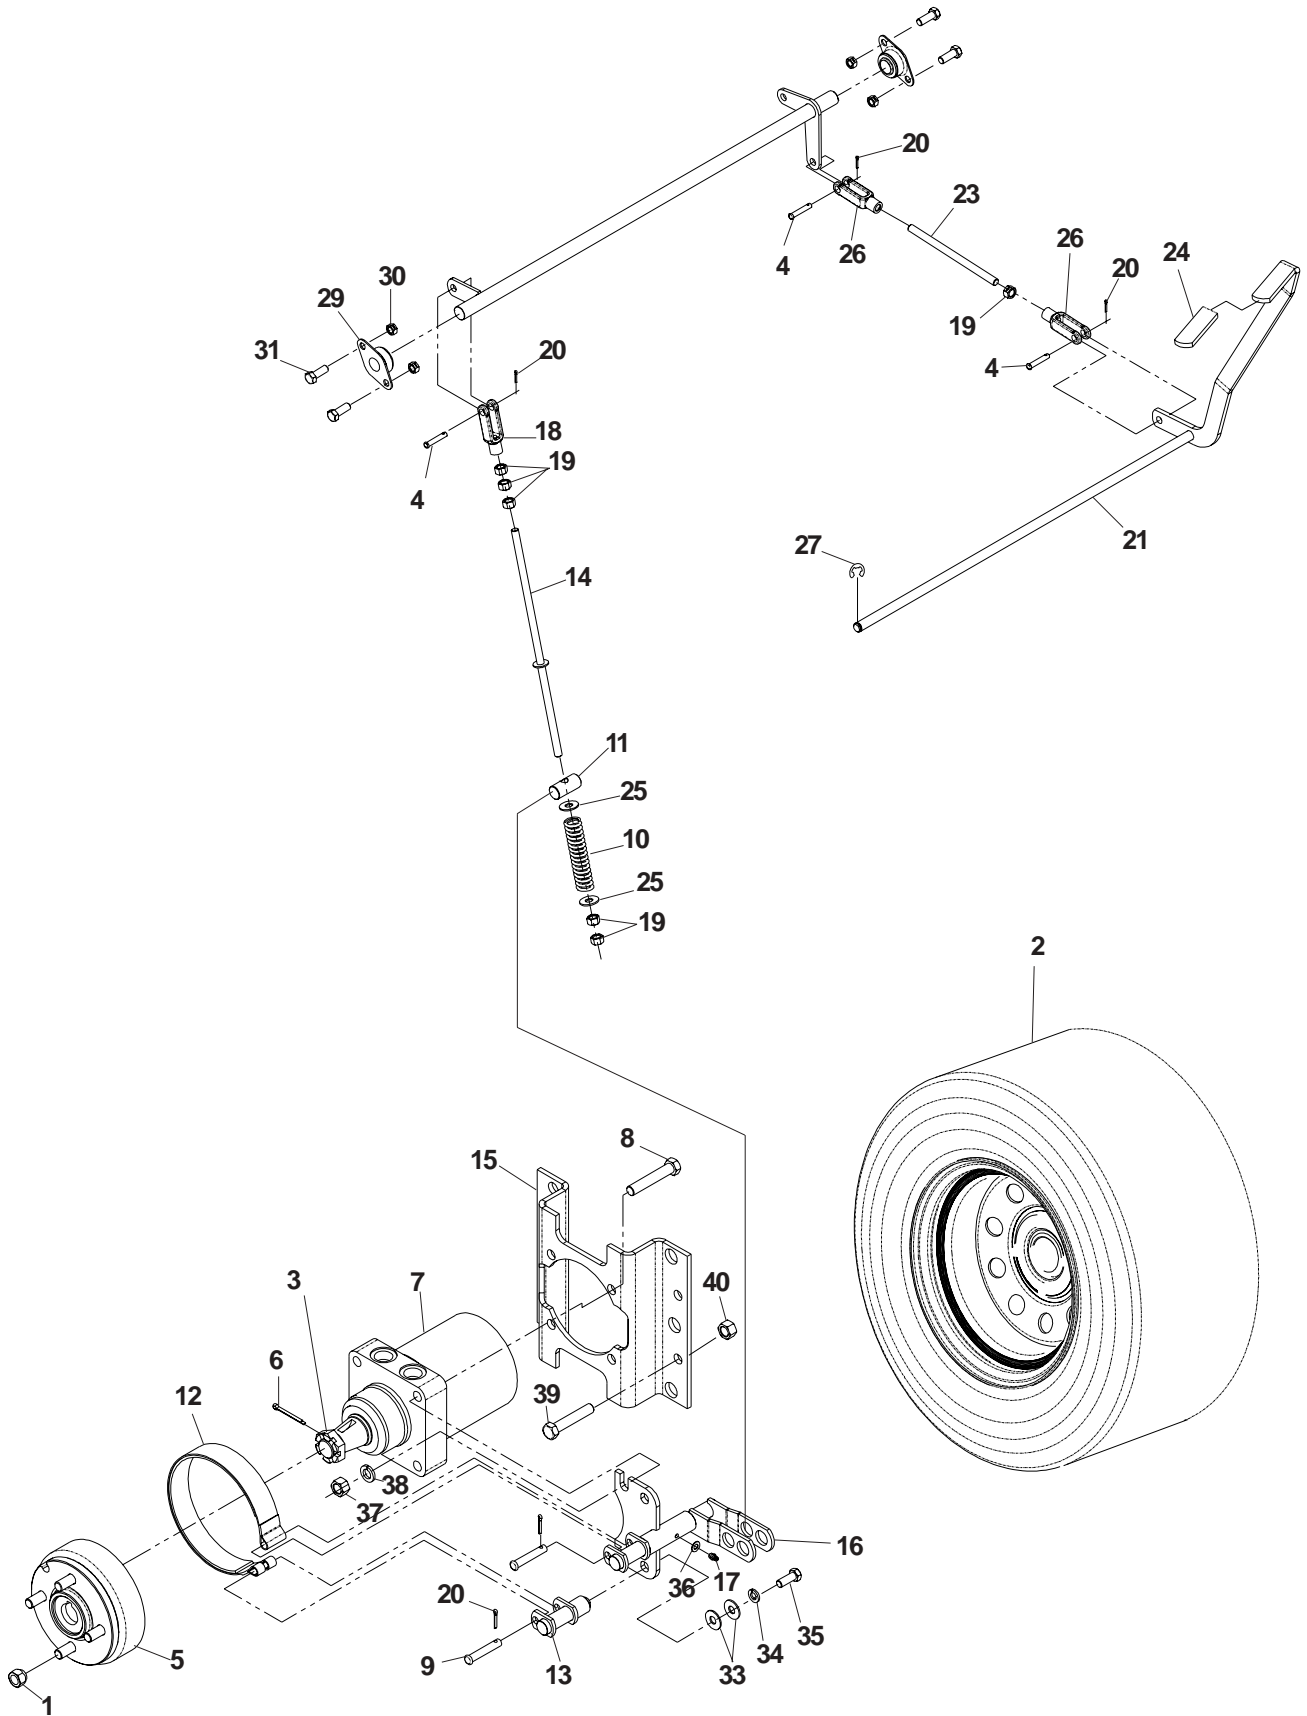

PARK BRAKE ASSEMBLY

PARK BRAKE ASSEMBLY

ITEM	PART NO.	QTY.	DESCRIPTION
1	539101173	8	LUG NUT 1/2F
2	539106882	2	REAR TIRE ASM.(COMPLETE)(42" DECK)
	539107432	1	TIRE, 23 X 8.5-12
	539107392	1	RIM, 12 X 7
	539912234	1	VALVE STEM
	539106883	2	REAR TIRE ASM.(COMPLETE)(48" & 52" DECK)
	539107431	1	TIRE, 23 X 10.5-12
	539105983	1	RIM, 12 X 8.5
3	539101468	2	HEX SLOTTED NUT
4	539977703	4	CLEVIS PIN, 3/8 X 1 1/8
5	539102415	2	HUB, W/BRAKE DRUM
6	539104288	2	KEY-COTTER 4 MM X 45 MM
7	539104417	2	WHEEL MOTOR
8	539101332	8	HCS 1/2C X 2 3/4
9	539102746	4	PIN-CLEVIS, 3/8 X 2
10	539102817	2	SPRING-BRAKE COMPRESSION
11	539102821	2	PIN-TRUNION
12	539102822	2	BAND-BRAKE
13	539106873	2	BRAKE BAND SUPPORT
14	539106972	2	LINKAGE
15	539106989	2	MOTOR STANDOFF
16	539106990	2	BRAKE WLDMT
17	539976998	2	ZERK, STRAIGHT, 1/4-28
18	539977465	2	YOKE, 3/8-24
19	539990155	10	NUT, HEX, 3/8F
20	539990365	2	PIN-COTTER, 1/8 X 3/4
21	539106888	1	BRAKE LEVER WLDMT
22	539106969	1	BRAKE CROSS SHAFT
23	539106971	1	LINKAGE SHORT
24	539105036	1	GRIP
25	539102843	3	WASHER, 7/16
26	539977465	2	YOKE
27	539101949	1	E-RING, 1/2
28	539990155	1	NUT, 3/8F
29	539102797	2	FLANGE BEARING
30	539976979	4	NUT, 3/8C, NYLOC
31	539990563	4	HCS 3/8C X 1
32	539990365	4	COTTER PIN
33	539990517	4	WASHER 3/8, FLAT
34	539990118	1	LOCKWASHER, 3/8
35	539106791	1	HCS 3/8C X 1, GD 8
36	539103547	1	WASHER
37	539990258	4	NUT, 1/2C
38	539990254	4	LOCKWASHER, 1/2
39	539990622	4	HCS 1/2 X 1 1/4, SERR WASHER
40	539101331	4	NUT, 1/2C, NYLOC