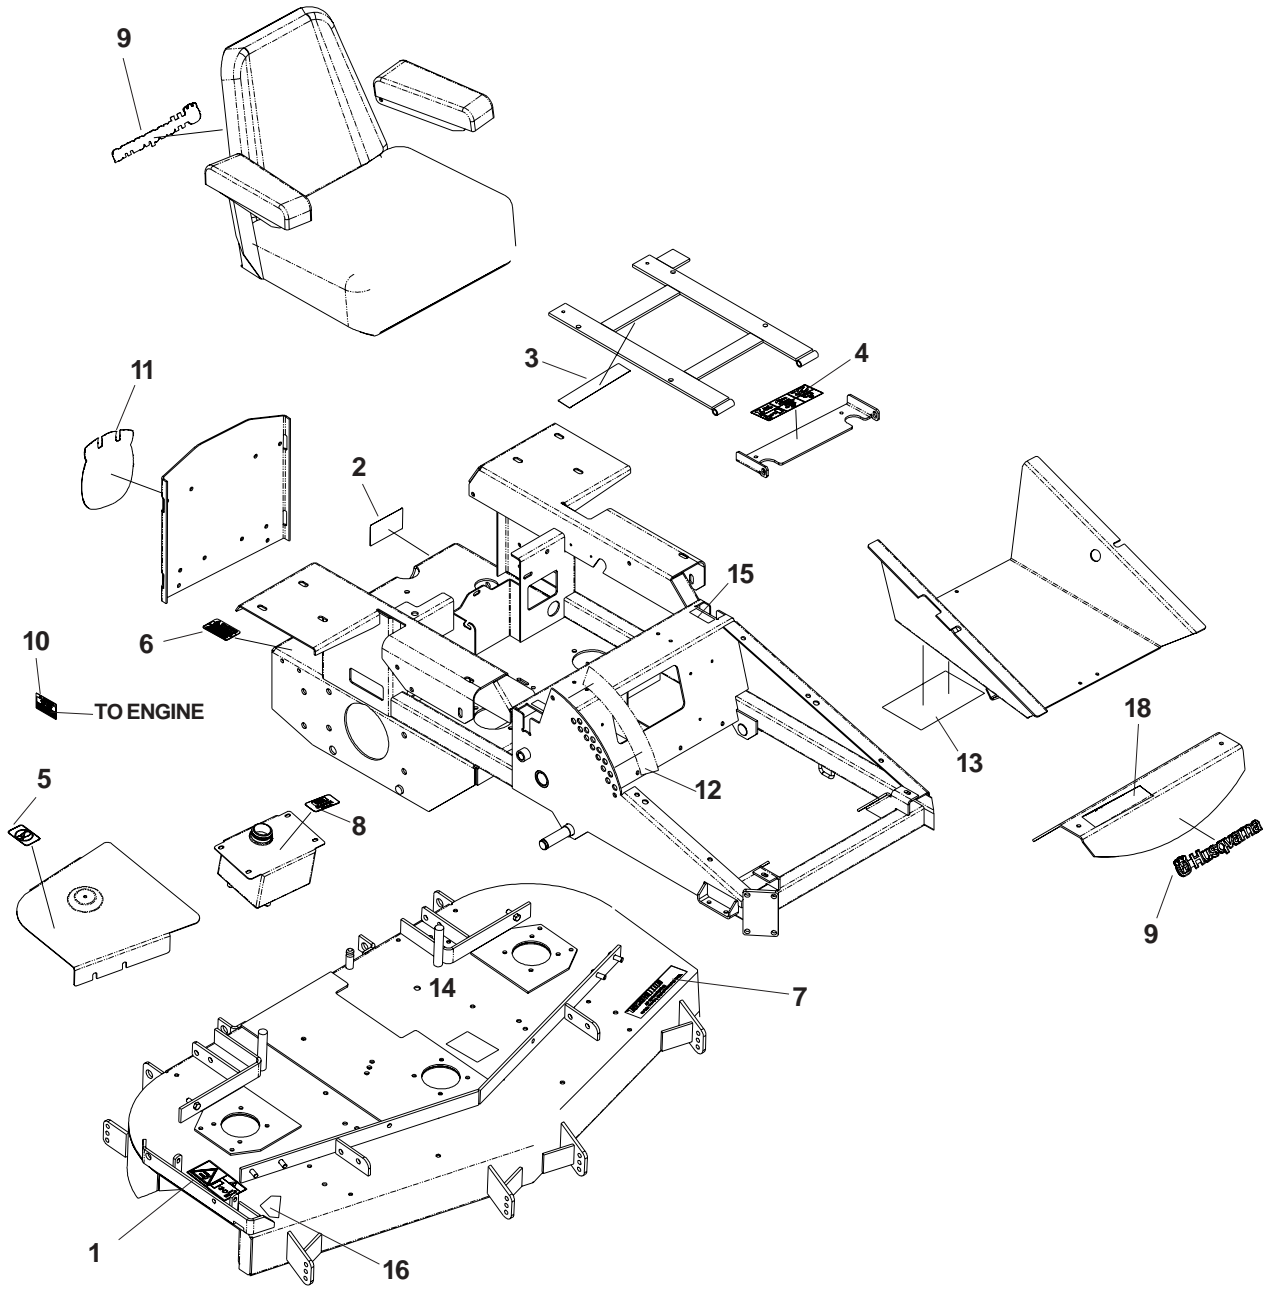

DECALS

DECALS

ITEM	PART NO.	QTY.	DESCRIPTION
1	539105746	1	DECAL, SEVERING
2	539105744	1	DANGER DECAL, BELT DRIVES
3	539105745	1	DECAL, BATTERY WARNING
4	539105785	1	DECAL, WARNING
5	539105743	2	DECAL, NO STEP
6	539101881	1	PROP. 65
7	539105071	1	DECAL, NASCAR
8	539105301	1	MOBIL DECAL
9	539104787	2	DECAL, HUSQVARNA
10	539100128	1	EXHAUST DECAL
11	539105803	1	DECAL, CROWN
12	539107260	1	DECAL, HEIGHT ADJ.
13	539107289	1	DECAL, SERVICE
14	539107288	1	DECAL, BELT ROUTING
15	539103333	2	DECAL, MOTION CONTROL
16	539913010	1	DECAL, DANGER
17	539102670	1	DECAL, FUEL VALVE (NOT SHOWN)
18	539105077	1	DECAL, iZE4821