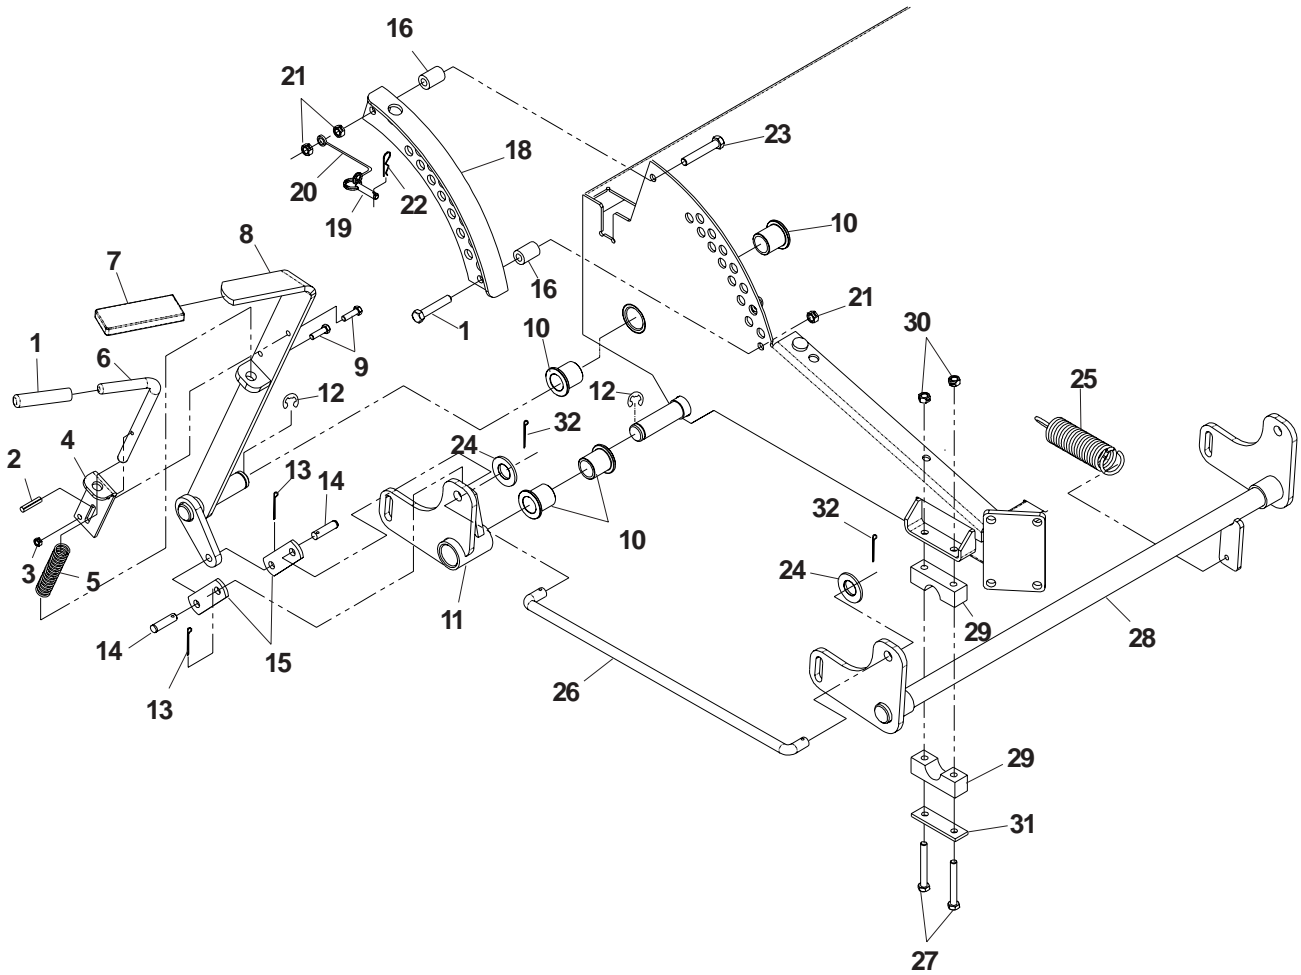

iZ4821

Spare parts
Ersatzteile
Pièces détachées
Reserve onderdelen
Repuestos
Reservdelar

HYDRAULIC ASSEMBLY

HYDRAULIC ASSEMBLY

ITEM	PART NO.	QTY.	DESCRIPTION
1	539101165	1	FILTER HEAD
2	539102606	1	FILTER
3	539101202	1	CAP HYDRAULIC RESERVOIR
4	539107749	2	PUMP
5	539105024	1	TANK
6	539106933	1	BRACKET, OIL FILTER
7	539101237	4	FITTING, STRAIGHT, F6400-8-8-0
8	539103316	1	FITTING, F6400-6-6-0
9	539101238	5	FITTING, 90°, F6801-6-6-0
10	539106896	4	HYDRAULIC LINE
11	539104722	1	HOSE, 7"
12	539106895	1	"T" ASSEMBLY
13	539106897	1	"T" ASSEMBLY
14	539102396	4	FITTING, STRAIGHT
15	539105168	1	CAP
16	539990072	2	HCS 1/4C X 5/8
17	539990580	6	HCS 1/4C X 3/4
18	539990052	2	LOCKWASH, 1/4
19	539976978	8	NUT, 1/4C, NYLOC
20	539990598	8	WASHER, 1/4, FLAT
21	539103115	4	"O" RING, 3/4
22	539103116	4	"O" RING, 1/2
23	539103117	6	"O" RING, 3/8
24	539103118	8	"O" RING FLARE, 3/8
25	539103119	8	"O" RING FLARE, 1/2
26	539101176	1	PULLEY, PUMP
27	539106887	1	BELT, PUMP

DECK LIFT ASSEMBLY

DECK LIFT ASSEMBLY

ITEM	PART NO.	QTY.	DESCRIPTION
1	539101050	1	GRIP
2	539101082	1	ROLL PIN, 3/16 X 1
3	539990761	2	NUT1/4C CENTER LOCK
4	539103534	1	PIN MT, UPPER
5	539101058	1	SPRING
6	539103533	1	PIN
7	539102515	1	GRIP
8	539104201	1	LEVER WLDMT
9	539990580	2	HCS 1/4C X 3/4
10	539101232	6	FLANGED BUSHING
11	539107265	1	BELLCRANK WLDMT - RT
	539107266	1	BELLCRANK WLDMT - LT - NOT SHOWN
12	539101802	3	7/8 'E' RING
13	539990365	6	COTTER PIN, 1/8 X 3/4
14	539977703	2	CLEVIS PIN, 3/8 X 1 1/8
15	539102565	2	LIFT ARM
16	539103543	2	SPACER
17	539990588	1	HCS 3/8C X 2
18	539106976	1	ADJUSTMENT PLATE
19	539102526	1	HITCH PIN
20	539105059	1	LANYARD
21	539976979	3	NUT 3/8C NYLOC
22	539976989	1	HAIRPIN, #4
23	539990637	1	HCS 3/8C X 2 1/2
24	539991043	4	BUSHING, 5/8 MACH.
25	539102642	1	SPRING
26	539106891	2	DECK LIFT LINK
27	539101721	4	HCS 5/16C X 2 3/4
28	539107267	1	LIFT WLDMT
29	539104808	4	LIFT BLOCK
30	539990717	4	NUT 5/16C NYLOC
31	539104807	2	REINF. PLATE
32	539990654	4	COTTER PIN, 5/32 X 1 1/4