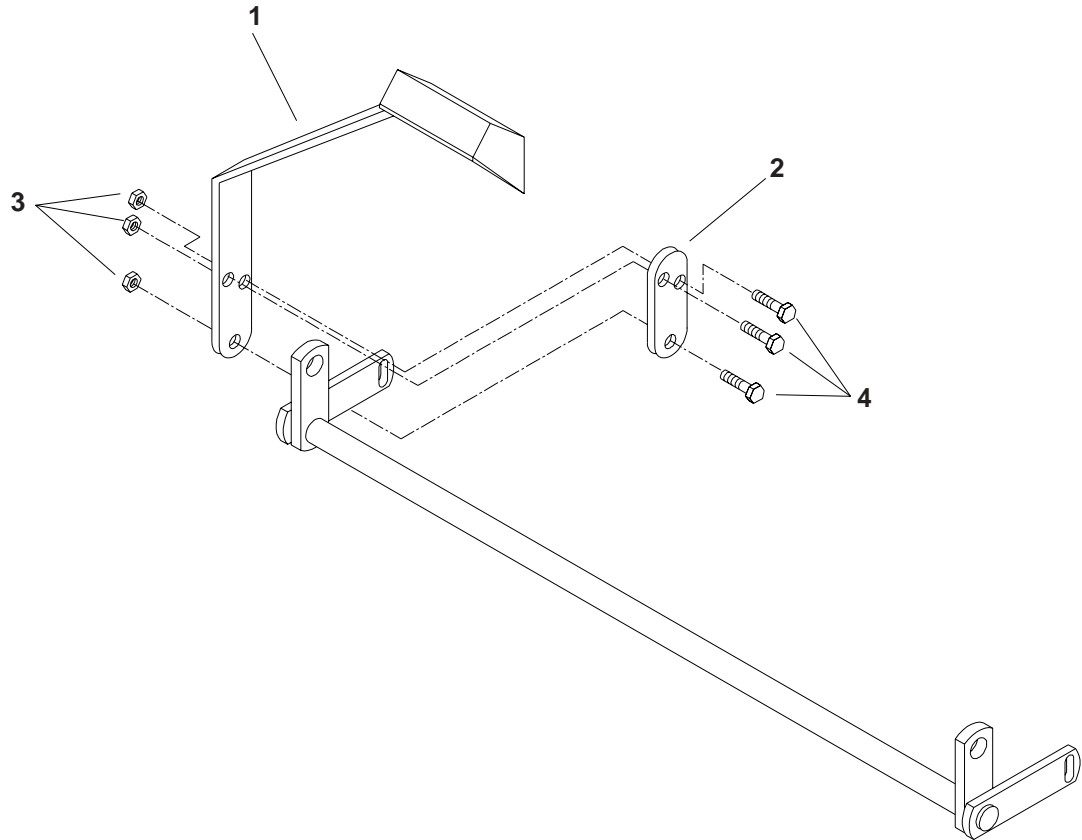

LIFT PEDAL

ITEM	PART NO.	QTY.	DESCRIPTION
1	539105549	1	Lift Pedal W/pad
2	539105552	1	Tightening Plate
3	539976979	3	Nut 3/8C Nyloc
4	539990655	3	HCS 3/8C X 1 1/2