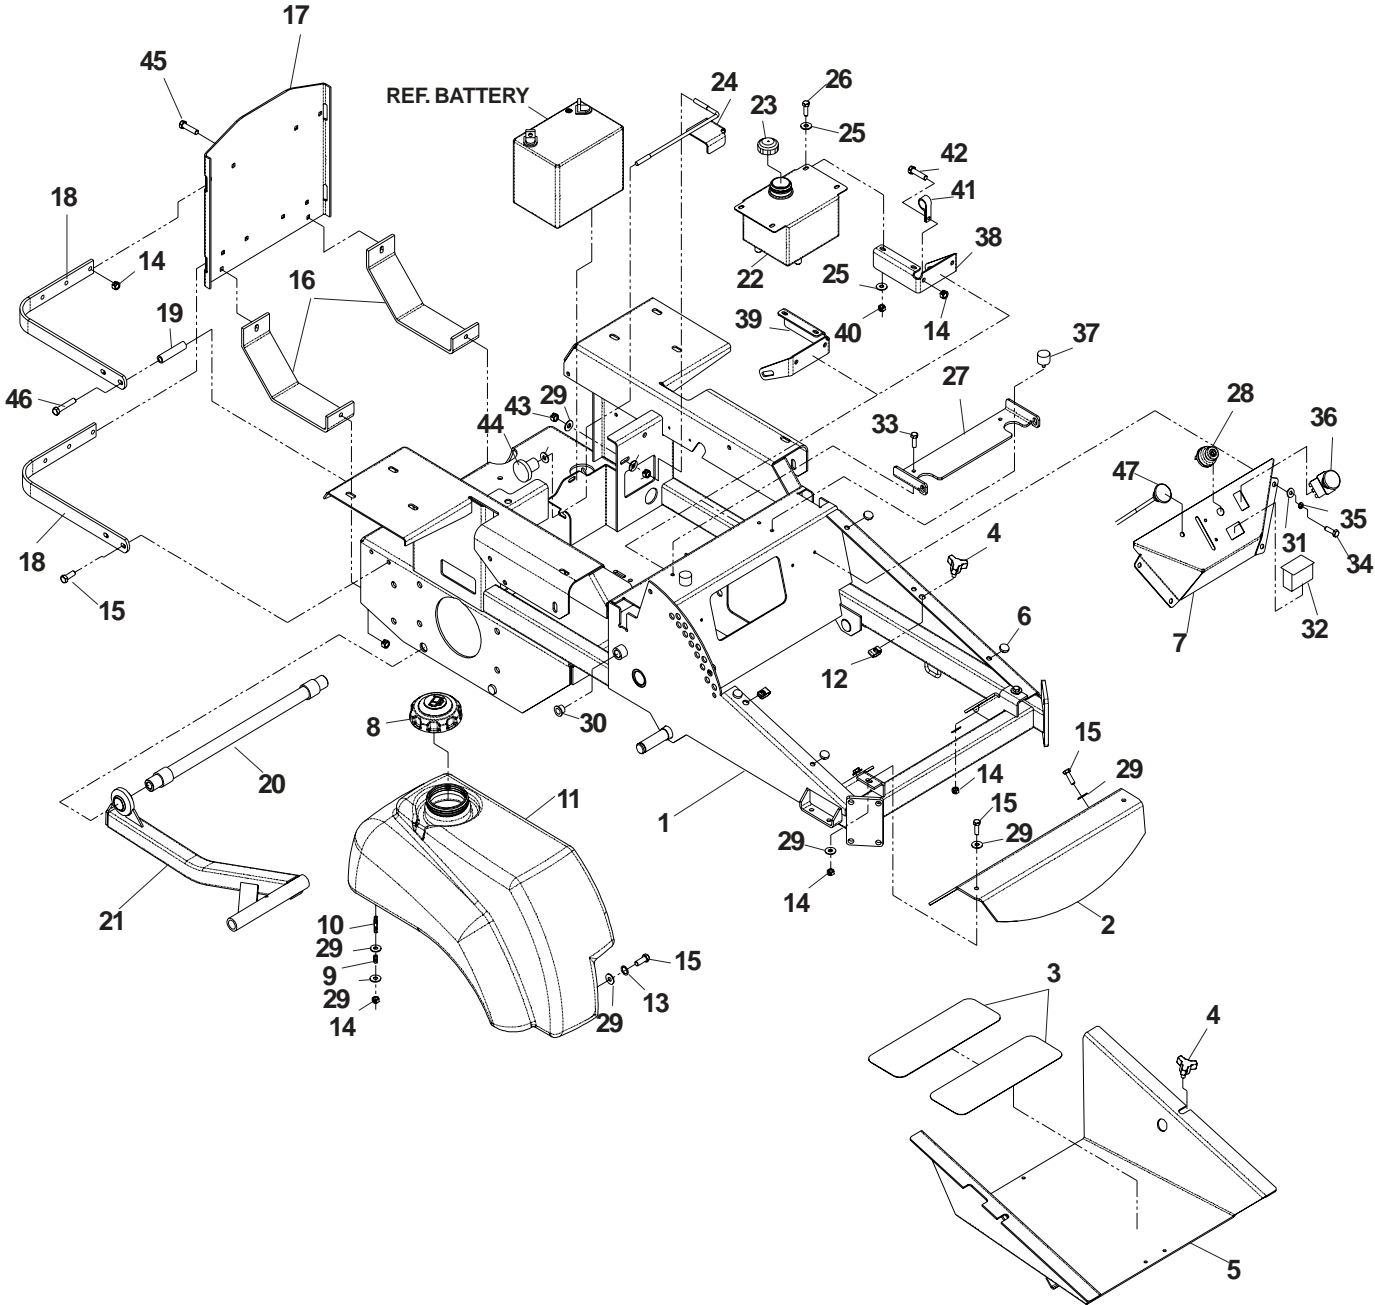

DECK LIFT ASSEMBLY

ITEM	PART NO.	QTY.	DESCRIPTION
1	539101050	1	GRIP
2	539101082	1	ROLL PIN, 3/16 X 1
3	539990761	2	NUT1/4C CENTER LOCK
4	539103534	1	PIN MT, UPPER
5	539101058	1	SPRING
6	539103533	1	PIN
7	539102515	1	GRIP
8	539104201	1	LEVER WLDMT
9	539990580	2	HCS 1/4C X 3/4
10	539101232	6	FLANGED BUSHING
11	539107265	1	BELLCRANK WLDMT - RT
	539107266	1	BELLCRANK WLDMT - LT - NOT SHOWN
12	539101802	3	7/8 'E' RING
13	539990365	6	COTTER PIN, 1/8 X 3/4
14	539977703	2	CLEVIS PIN, 3/8 X 1 1/8
15	539102565	2	LIFT ARM
16	539103543	2	SPACER
17	539990588	1	HCS 3/8C X 2
18	539106976	1	ADJUSTMENT PLATE
19	539102526	1	HITCH PIN
20	539105059	1	LANYARD
21	539976979	3	NUT 3/8C NYLOC
22	539976989	1	HAIRPIN, #4
23	539990637	1	HCS 3/8C X 2 1/2
24	539991043	4	BUSHING, 5/8 MACH.
25	539102642	1	SPRING
26	539106891	2	DECK LIFT LINK
27	539101721	4	HCS 5/16C X 2 3/4
28	539107267	1	LIFT WLDMT
29	539104808	4	LIFT BLOCK
30	539990717	4	NUT 5/16C NYLOC
31	539104807	2	REINF. PLATE
32	539990654	4	COTTER PIN, 5/32 X 1 1/4

MAIN FRAME ASSEMBLY