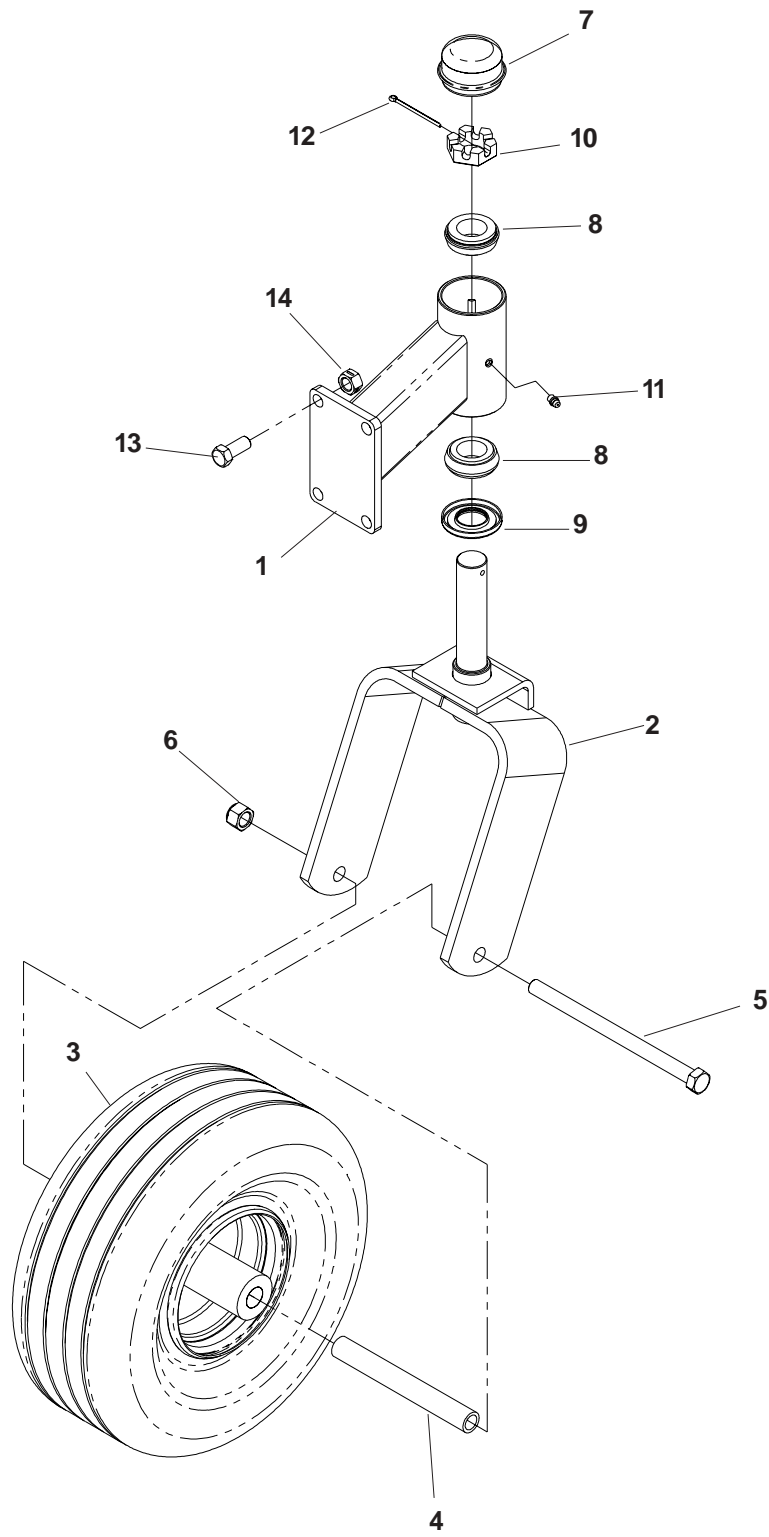

CASTER ARM

CASTER ARM

ITEM	PART NO.	QTY.	DESCRIPTION
1	539106944	1	CASTER ARM, 48" DECKS
2	539104571	1	CASTER YOKE
3	539104572	1	TIRE & WHEEL ASSEMBLY
	539102546	1	TIRE
	539104573	1	RIM
	539912234	1	VALVE STEM
	539976997	1	ZERK
	539102484	2	FLANGE BEARING
4	539102856	1	SPACER
5	539102855	1	HCS 1/2-13 X 7 1/2
6	539101331	1	NUT 1/2C, NYLOC
7	539102535	1	GREASE CAP
8	539102543	2	BEARING
9	539102851	1	SEAL
10	539102852	1	NUT, 1"-14, SLOTTED JAM
11	539101474	1	ZERK
12	539102889	1	PIN, COTTER, 1/8 X 2
13	539100143	4	HCS 7/16C X 1
14	539990839	4	NUT, 7/16C, LOCK