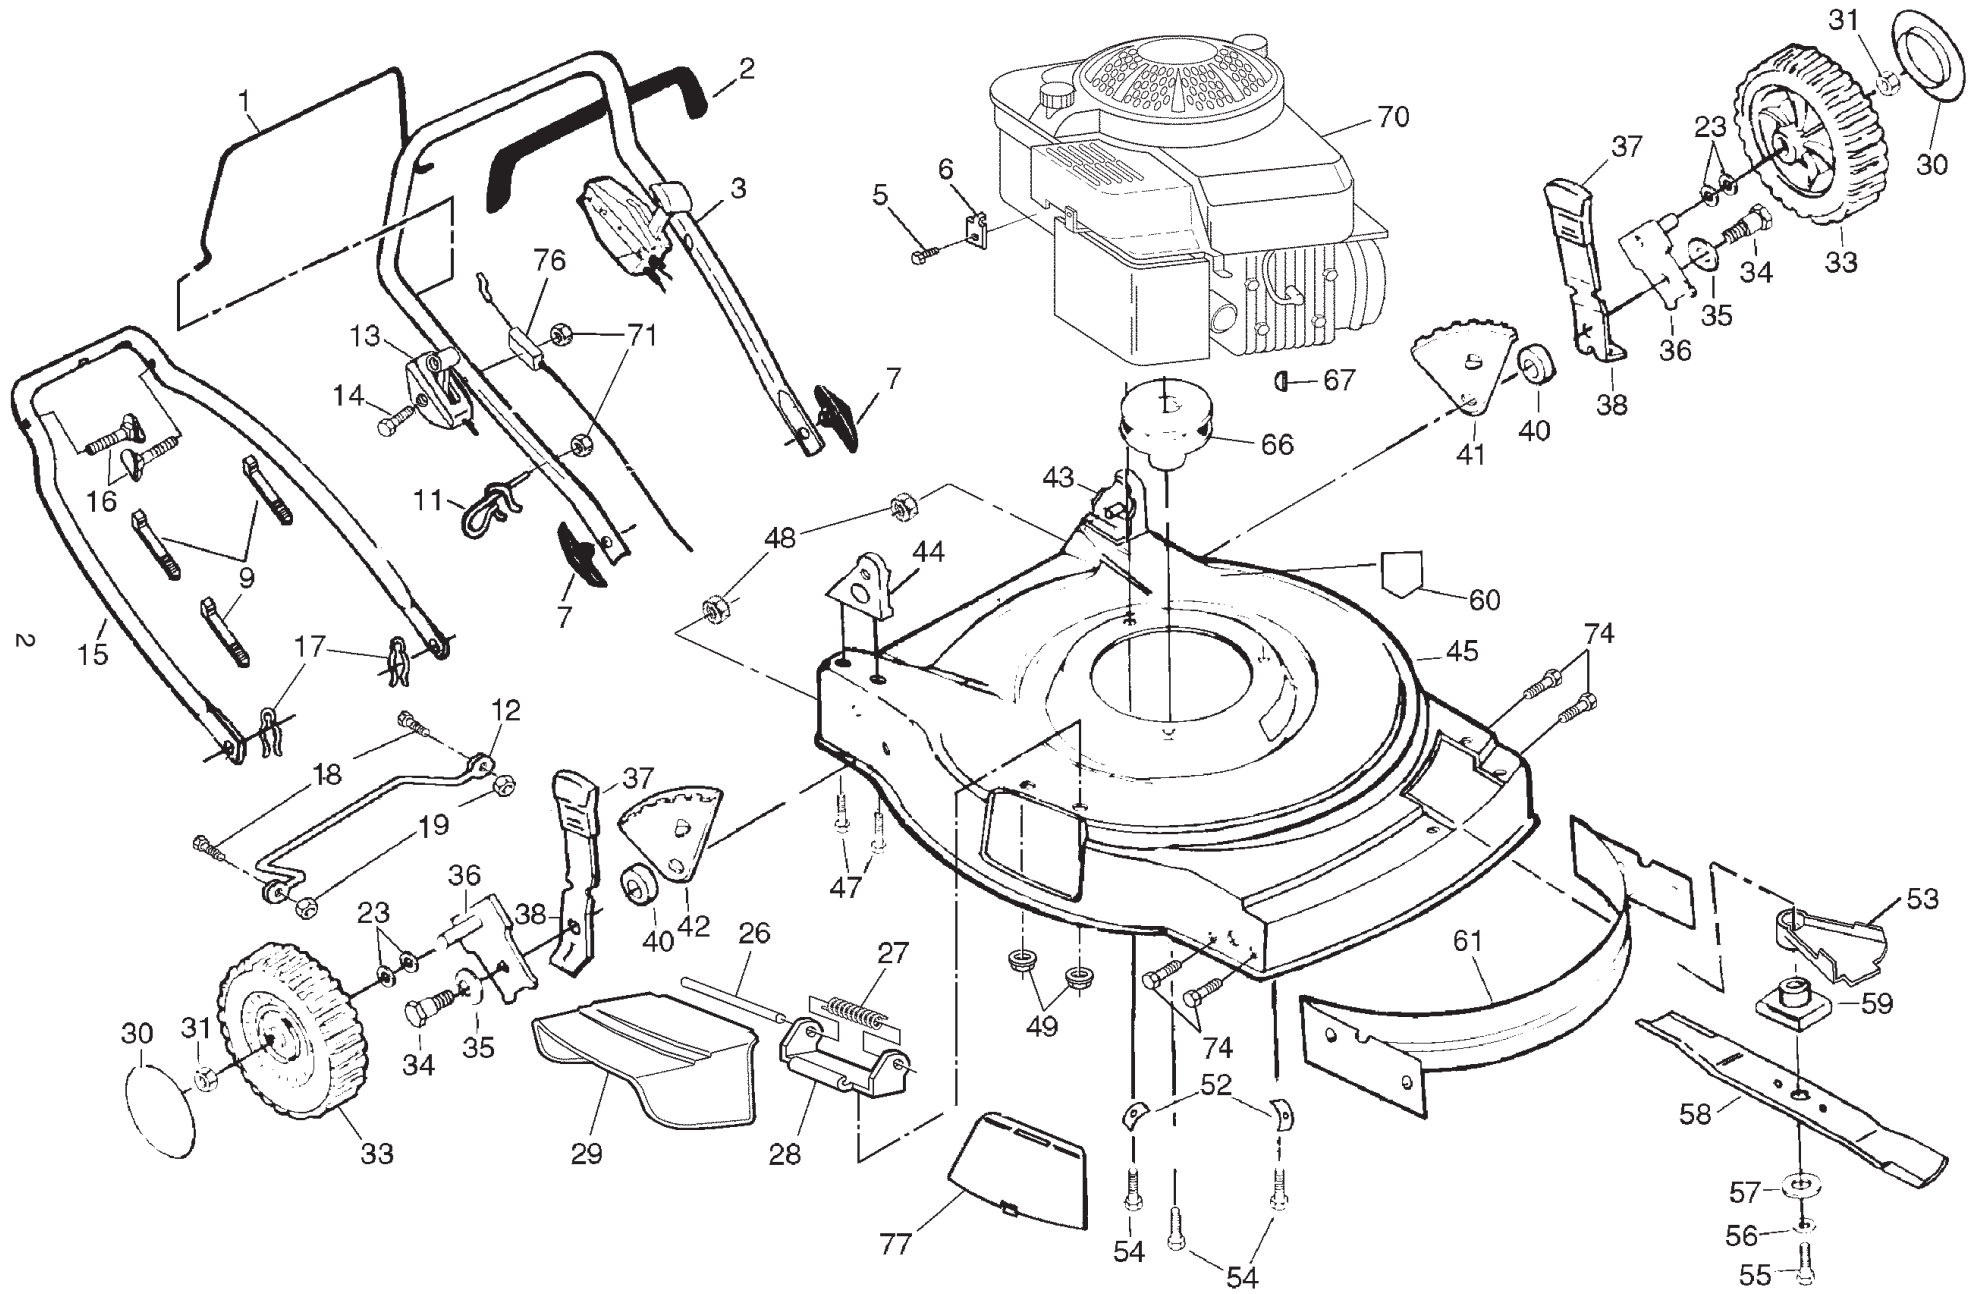

# ROTARY LAWN MOWER - - MODEL NUMBER JET55S (JET55SS) PRODUCT NUMBER 954 17 00-93

KEY NO.	PART NO.	DESCRIPTION
1	532 14 57-94	Control Bar
2	532 16 42-65	Handle Grip
3	532 16 93-69	Upper Handle, with Grip
5	532 08 38-16	Thread Rolling Screw #10-32 x 5/8
6	532 11 11-90	Cable Clamp
7	532 13 63-76	Handle Knob
9	532 06 64-26	Wire Ties
11	532 17 95-85	Rope Guide
12	532 15 41-47	Footguard
13	532 18 21-57	Throttle Control
14	532 14 49-29	Screw
15	532 15 34-18	Lower Handle
16	532 13 19-59	Handle Bolt 5/16-18 x 1-3/4
18	532 08 58-25	Screw
19	532 06 91-80	Nut
17	532 05 17-93	Hairpin Cotter
23	532 05 71-43	Wave Washer
26	532 14 72-86	Hinge Rod
27	532 08 75-89	Torsion Spring
28	532 08 75-93	Housing Bracket Assembly
29	532 85 07-78	Discharge Guard
30	532 15 70-08	Hubcap
31	532 08 39-23	Locknut 3/8-16
33	532 75 05-50	Wheel & Tire Assembly 8.00 x 2.00
34	532 14 27-48	Shoulder Bolt 3/8-16
35	532 06 23-35	Belleville Washer 1/2
36	532 15 12-54	Axle Arm Assembly
37	532 13 28-00	Selector Knob
38	532 12 52-59	Selector Spring
40	532 14 66-30	Spacer
41	532 80 03-70	Wheel Adjusting Bracket (Left)

KEY NO.	PART NO.	DESCRIPTION
20	532 08 60-12	Drive Shaft Cover
22	532 13 70-90	Spring
23	532 18 72-11	Gear Case Assembly
27	532 13 70-52	Drive Pulley
28	532 13 20-10	Flanged Locknut
32	532 14 60-72	Pan Head Tapping Screw #10-24 x 2-3/4
34	532 70 04-22	Drive Cover
36	873 80 04-00	Locknut
37	532 05 71-43	Spring Wave Washer