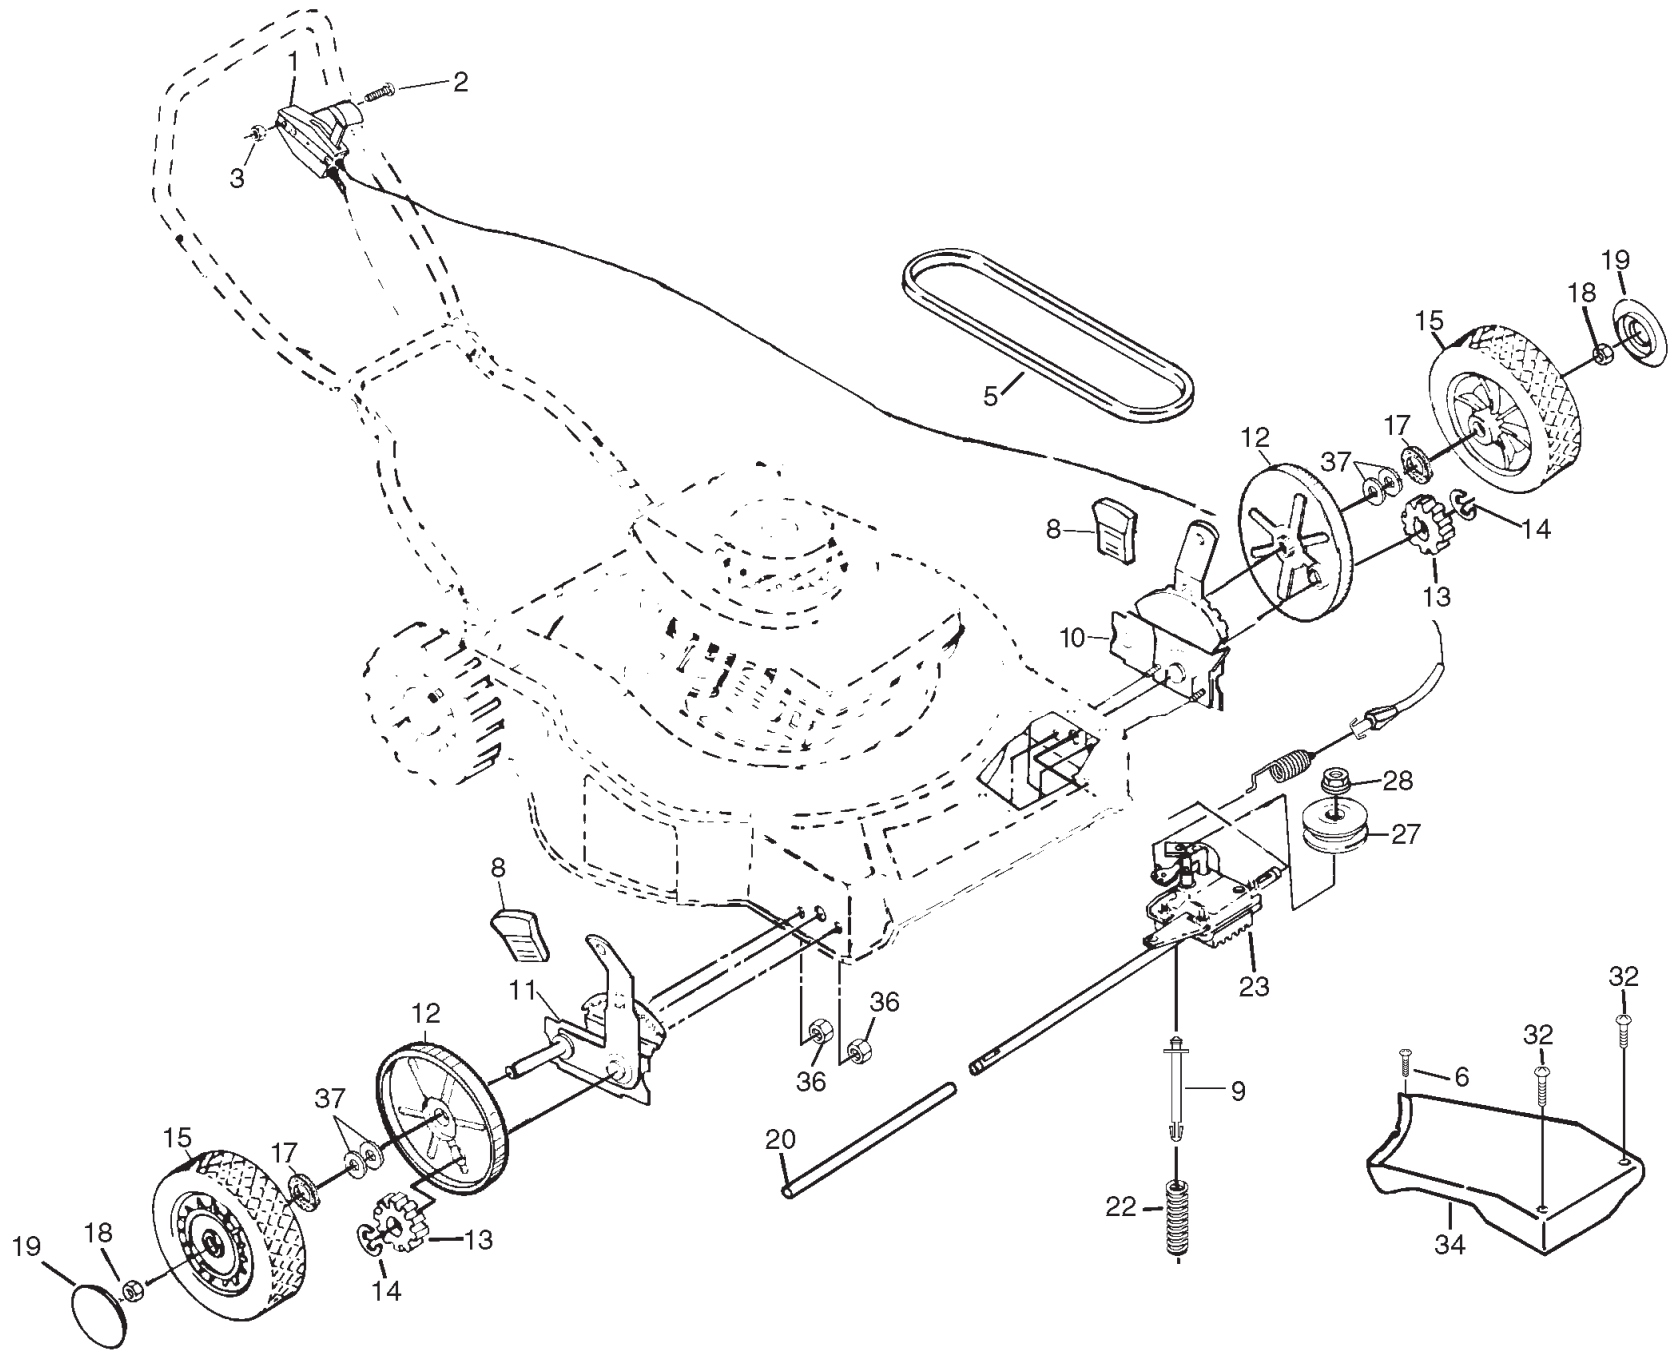

ROTARY LAWN MOWER - - MODEL NUMBER JET55S (JET55SS) PRODUCT NUMBER 954 17 00-93

ROTARY LAWN MOWER - - MODEL NUMBER JET55S (JET55SS) PRODUCT NUMBER 954 17 00-93

5

KEY NO.	PART NO.	DESCRIPTION
1	532 18 45-88	Drive Control
2	532 15 87-55	Hex Washer Hd Screw 1/4-20 x 2-1/8
3	532 75 11-52	Locknut
5	532 14 65-27	V-Belt
6	532 75 00-97	Hex Washer Head Screw #10-24 x 1/2
8	532 13 28-00	Selector Knob
9	532 15 04-95	Spring Retainer
10	532 15 10-09	Wheel Adjuster Assembly (Left)
11	532 15 10-10	Wheel Adjuster Assembly (Right)
12	532 18 05-04	Dust Cover
13	532 13 70-54	Pinion
14	812 00 00-58	E-Ring
15	532 18 07-59	Wheel & Tire Assembly 8.00 x 2.00
17	532 06 77-25	Washer
18	532 08 39-23	Locknut
19	532 15 70-08	Hubcap

KEY NO.	PART NO.	DESCRIPTION
20	532 08 60-12	Drive Shaft Cover
22	532 13 70-90	Spring
23	532 18 72-11	Gear Case Assembly
27	532 13 70-52	Drive Pulley
28	532 13 20-10	Flanged Locknut
32	532 14 60-72	Pan Head Tapping Screw #10-24 x 2-3/4
34	532 70 04-22	Drive Cover
36	873 80 04-00	Locknut
37	532 05 71-43	Spring Wave Washer

Available accessories not included with lawn mower:

-- GCK5000 Grass Catcher

NOTE: All component dimensions given in U.S. inches.
1 inch = 25.4 mm