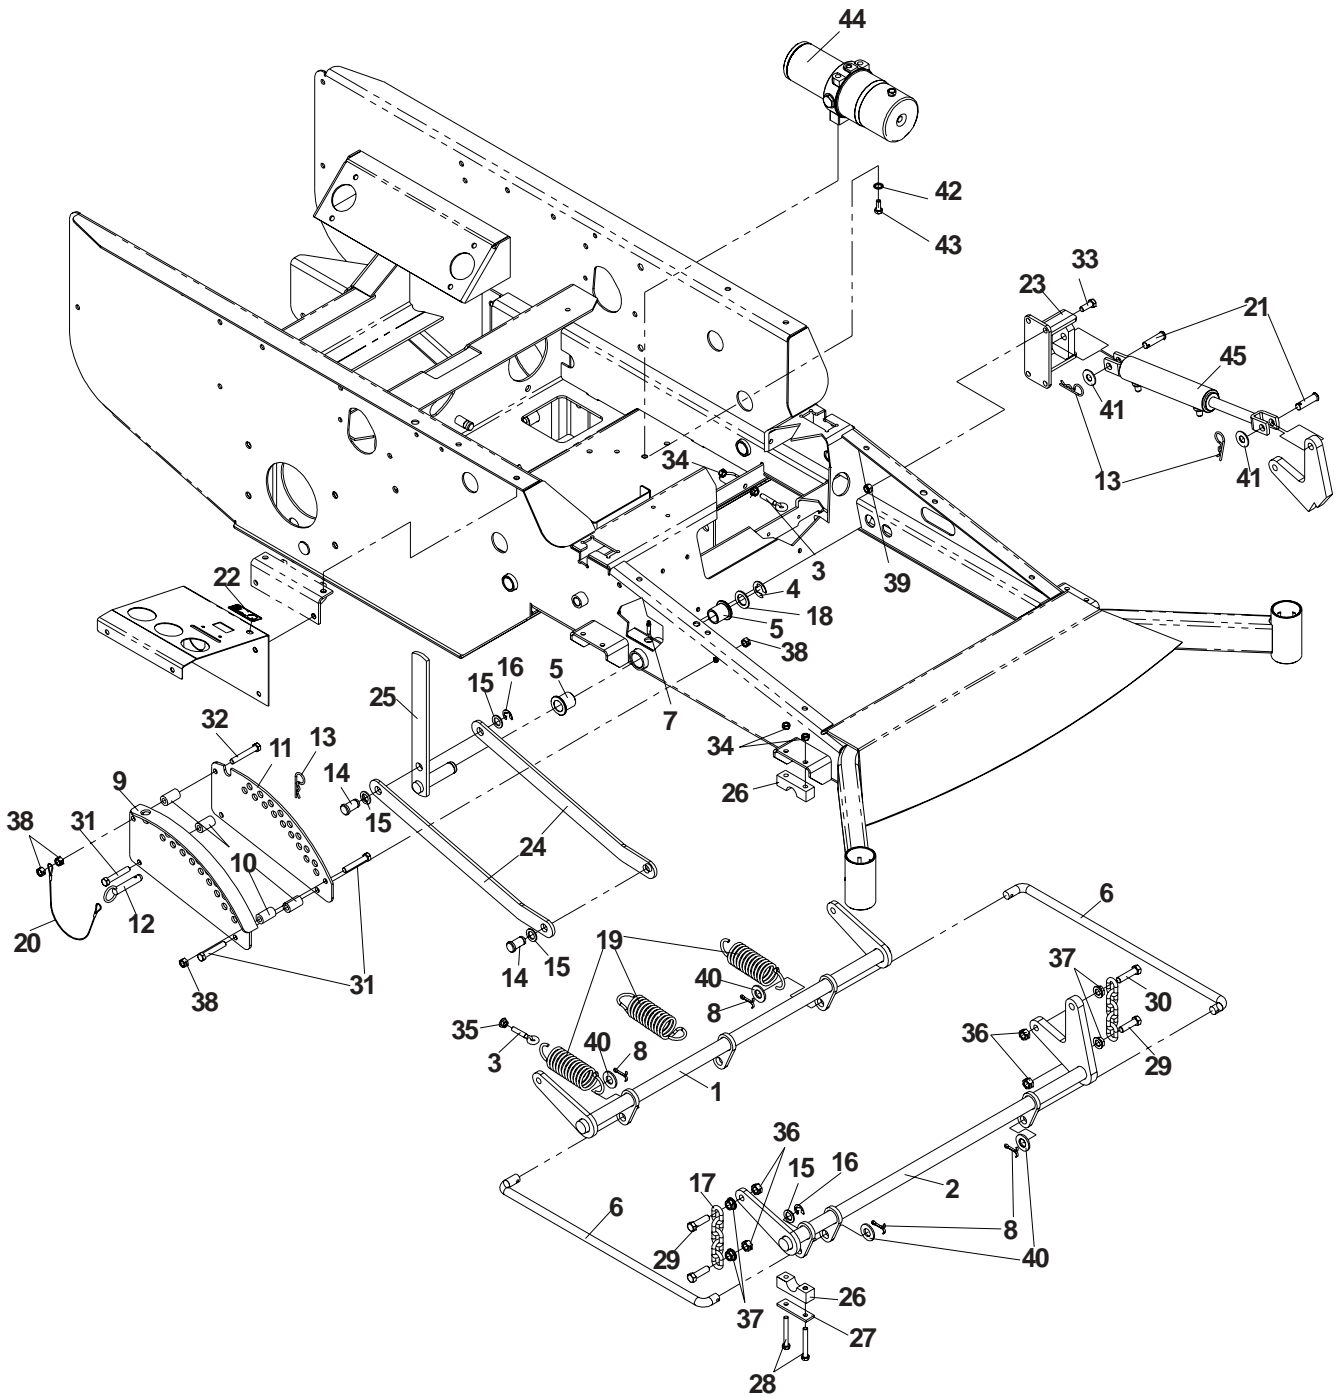

DECK LIFT POWER

DECK LIFT

POWER

ITEM	PART NO.	QTY.	DESCRIPTION
1	539104389	1	Shaft, lift
2	539107134	1	Shaft, lift, front
3	539101982	3	Eyebolt, right
4	539101802	1	E-ring, 7/8
5	539101232	2	Bushing, flanged-PM
6	539104310	2	Link, connecting
7	539104761	1	Zerk, long
8	539990654	4	Pin, cotter, 5/32 x 1 1/4
9	539104321	1	Adjustment plate
10	539104530	4	Spacer
11	539104323	1	Adjustment plate
12	539102526	1	Lift pin
13	539976989	1	Hairpin, #4
14	539105060	2	Pin, clevis
15	539991043	4	Bushing, machine, 5/8
16	539105069	2	E-ring, 5/8
17	539102641	4	Lift chain
18	539923787	1	Bushing, machine, 7/8
19	539104760	3	Spring, extension
20	539105059	1	Lanyard
21	539107227	2	Pin, clevis, 1/2 x 1 3/4
22	539108232	1	Decal, lift switch
23	539107130	1	Cylinder mounting
24	539105050	2	Lift linkage
25	539107137	1	Lift lever
26	539104808	8	Pillow block
27	539104807	4	Bar, reinforcement
28	539991046	8	Bolt, 5/16-18 x 2 1/2
29	539101175	7	Bolt, 7/16-14 x 1 1/2
30	539108073	1	Bolt, 7/16-14 x 1 3/4, GR 5
31	539990629	3	Bolt, 3/8-16 x 2 1/4
32	539990637	1	Bolt, 3/8-16 x 2 1/2
33	539990563	4	Bolt, 3/8-16 x 1
34	539990184	11	Nut, 5/16-18, centerlock
35	539990585	3	Nut, 5/16-18, serrated washer
36	539990839	8	Nut, 7/16-14, centerlock
37	539102582	8	Nut, 7/16-14, whiz
38	539990546	5	Nut, 3/8-16, centerlock
39	539976979	4	Nut, 3/8-16, nyloc
40	539976982	4	Washer, 5/8
41	539990550	2	Washer, 1/2
42	539990118	2	Lockwasher, 3/8
43	539990134	2	Bolt, 3/8-16 x 3/4
44	539107226	1	Power unit
45	539107769	1	Cylinder
	539107868	1	Switch (Not shown)
	539107869	1	Switch boot (Not shown)
	539107870	2	Fitting (Not shown)
	539107871	2	Hose assembly (Not shown)