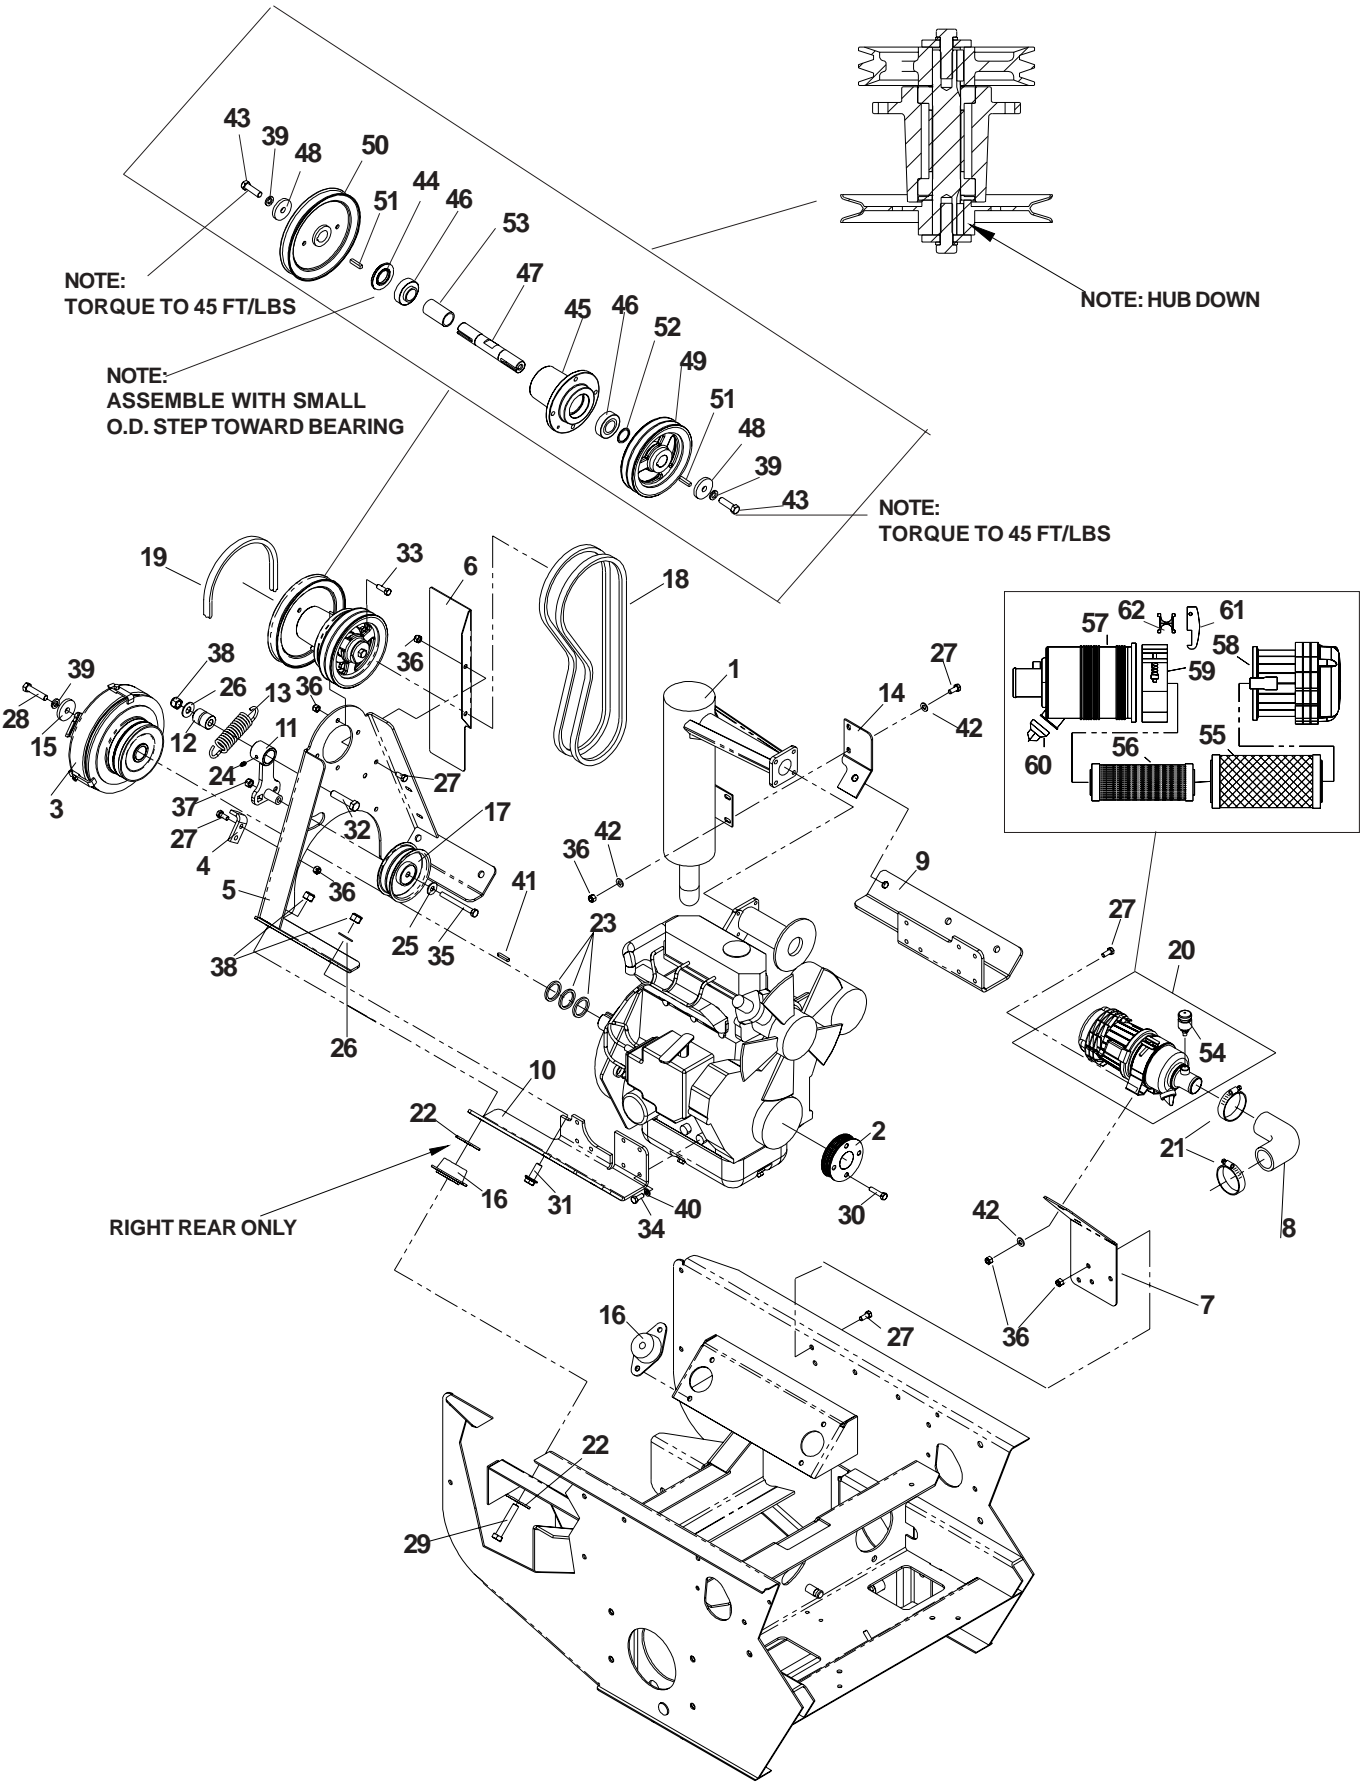

ENGINE ASSEMBLY

ENGINE ASSEMBLY

ITEM	PART NO.	QTY.	DESCRIPTION	ITEM	PART NO.	QTY.	DESCRIPTION
1	539107747	1	Muffler	30	539977692	4	Bolt, M8-1.25 x 35
2	539106335	1	Sheave, engine	31	539990622	2	Bolt, 1/2-13 x 1 1/4, serrated head
3	539106329	1	Clutch	32	539108346	1	Bolt, 1/2-13 x 2 1/2
4	539108054	1	Restraint	33	539990209	4	Bolt, 5/16-18 x 1
5	539106306	1	Jack mount	34	539300600	13	Bolt, M8 x 1.25 x 20
6	539107864	1	Shield, heat	35	539108271	1	Bolt, 3/8-16 x 3 1/2
7	539107841	1	Bracket, air filter	36	539990717	12	Nut, 5/16-18, nyloc
8	539106381	1	Hose	37	539976979	1	Nut, 3/8-16, nyloc
9	539107861	1	Engine mount, left	38	539101331	7	Nut, 1/2-13, nyloc
10	539107862	1	Engine mount, right	39	539990247	3	Lockwasher, 7/16
11	539106422	1	Arm	40	539990187	17	Lockwasher, 5/16
12	539106417	1	Bushing	41	539100152	1	Key, 1/4 sq. x 1 7/8
13	539103256	1	Spring	42	539990692	6	Washer, 5/16
14	539108200	1	Muffler mount	43	539100141	3	Bolt, 7/16-20 x 1 1/2
15	539106504	1	Washer, heavy	44	539107272	1	Combo spacer
16	539106291	4	Isolator mount, engine	45	539104852	1	Housing
17	539107994	1	Idler	46	539102677	2	Bearing
18	539106338	1	Belt, primary (matched set only)	47	539106344	1	Spindle
19	539106339	1	Belt, mule	48	539106504	2	Washer, heavy
20	539106315	1	Air filter assembly	49	539106347	1	Sheave
21	539106383	2	Clamp	50	539105485	1	Pulley
22	539104959	5	Isolator washer	51	539101995	2	Key, 1/4" sq. x 1 1/8"
23	539108052	1	Bushing, machine, 1 1/8 x 10 ga.	52	539102244	1	Machine bushing, 18 ga
24	539976998	1	Zerk	53	539102676	1	Spacer
25	539990122	1	Washer, 3/8,SAE	54	539106375	1	Indicator, air filter
26	539990550	1	Washer, 1/2	55	539106313	1	Air filter
27	539976934	10	Bolt, 5/16-18 x 3/4	56	539106377	1	Safety element
28	539991120	1	Bolt, 7/16- 20 x 2 1/2	57	539108471	1	Body
29	539101332	4	Bolt, 1/2-13 x 2 3/4	58	539108473	1	Precleaner assembly
				59	539108474	1	Mounting bracket
				60	539108472	1	S-drain
				61	539108475	2	Clamp
				62	539108476	2	Hinge
					539106327	1	Stub shaft (Not shown)