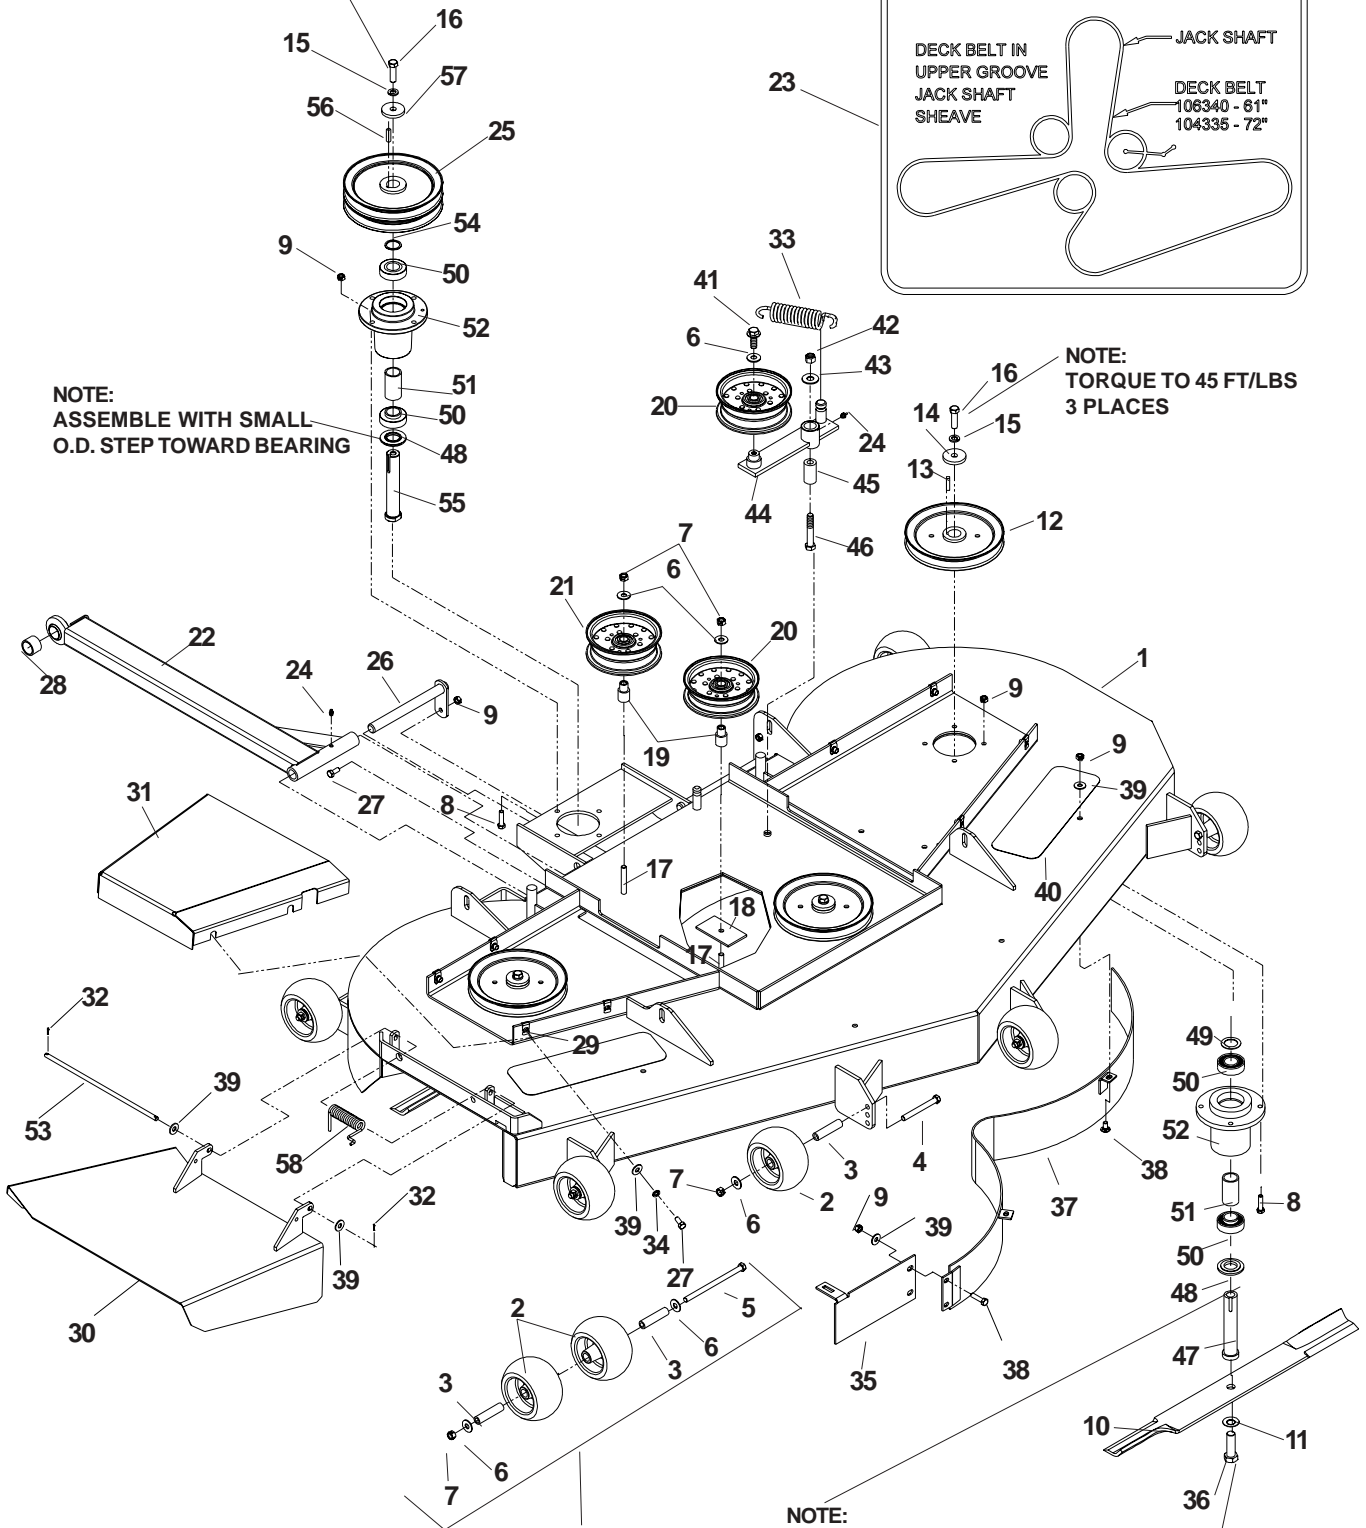

NOTE:
ASSEMBLE WITH SMALL
O.D. STEP TOWARD BEARING

NOTE:
TORQUE TO 45 FT/LBS
3 PLACES

DECK ASSEMBLY

72 INCH

ITEM	PART NO.	QTY.	DESCRIPTION	ITEM	PART NO.	QTY.	DESCRIPTION
1	539106218	1	72" Deck w/decals	31	539108316	1	Shield, belt, right
2	539102643	8	Anti-scalp roller		539108317	1	Shield, belt, left
3	539102698	8	Bushing				(Not shown)
4	539102754	6	Bolt, 3/8-16 x 3 1/2	32	539990042	2	Cotter pin 1/8" x 1 1/4"
5	539105422	1	Bolt, 3/8-16 x 6, Gd. 8	33	539105192	1	Spring
6	539990517	11	Washer, 3/8	34	539990187	8	Lockwasher, 5/16
7	539990546	9	Nut, 3/8-16, ...centerlock	35	539105615	1	Baffle, center
8	539990627	18	Bolt, 5/16-18 x 1 1/4	36	539105633	3	Bolt, 5/8-18 x 2, Gd. 8
9	539990184	25	Nut, 5/16-18, ...centerlock	37	539105614	1	Baffle, center curved
10	539105476	3	Blade, 25"	38	539990799	5	Bolt, 5/16-18 x 5/8, ...carriage
11	539105634	3	Washer, 5/8, spring	39	539990692	13	Washer, 5/16
12	539105485	3	Pulley	40	539977778	2	Pad, abrasive
13	539101995	3	Key, 1/4" sq. x 1 1/8"	41	539990582	1	Bolt, 3/8-16 x 1, ser.
14	539106504	5	Washer, heavy	42	539101331	1	Nut, 1/2-13, nyloc
15	539990247	6	Lockwasher, 7/16	43	539990550	1	Washer, 1/2
16	539100141	6	Bolt, 7/16-20 x 1 1/2	44	539103230	1	Idler arm
17	539101341	2	Bolt, 3/8-16 x 3	45	539103427	1	Bushing, pivot
18	539103303	2	Pad	46	539103433	1	Bolt, 1/2-13 x 3 1/4, ...Gd. 5
19	539103295	2	Bushing, idler	47	539105501	1	Spindle
20	539103257	1	Pulley, idler	48	539107272	2	Spacer, combo
21	539103258	2	Pulley, idler (tall)	49	539102244	1	Bushing, mach. 18 ga
22	539107750	1	Strut, right	50	539102677	4	Bearing
	539107751	1	Strut, left (Not shown)	51	539102676	2	Spacer
23	539104335	1	72" Deck belt	52	539104852	2	Housing
24	539976998	3	Zerk	53	539108318	1	Pivot pin
25	539106346	1	Sheave	54	539102244	1	Bushing, mach., ...18 ga
26	539105480	1	Pin	55	539103697	1	Spindle
	539102619	1	Pin, pivot (Not shown)	56	539101995	1	Key, 1/4" sq. x 1 1/8"
27	539976934	10	Bolt, 5/16-18 x 3/4	57	539106504	5	Washer, heavy
28	539106401	1	Spacer, strut	58	539105822	1	Spring, torsion
29	539104763	8	"U" clip				
30	539108270	1	Chute, discharge