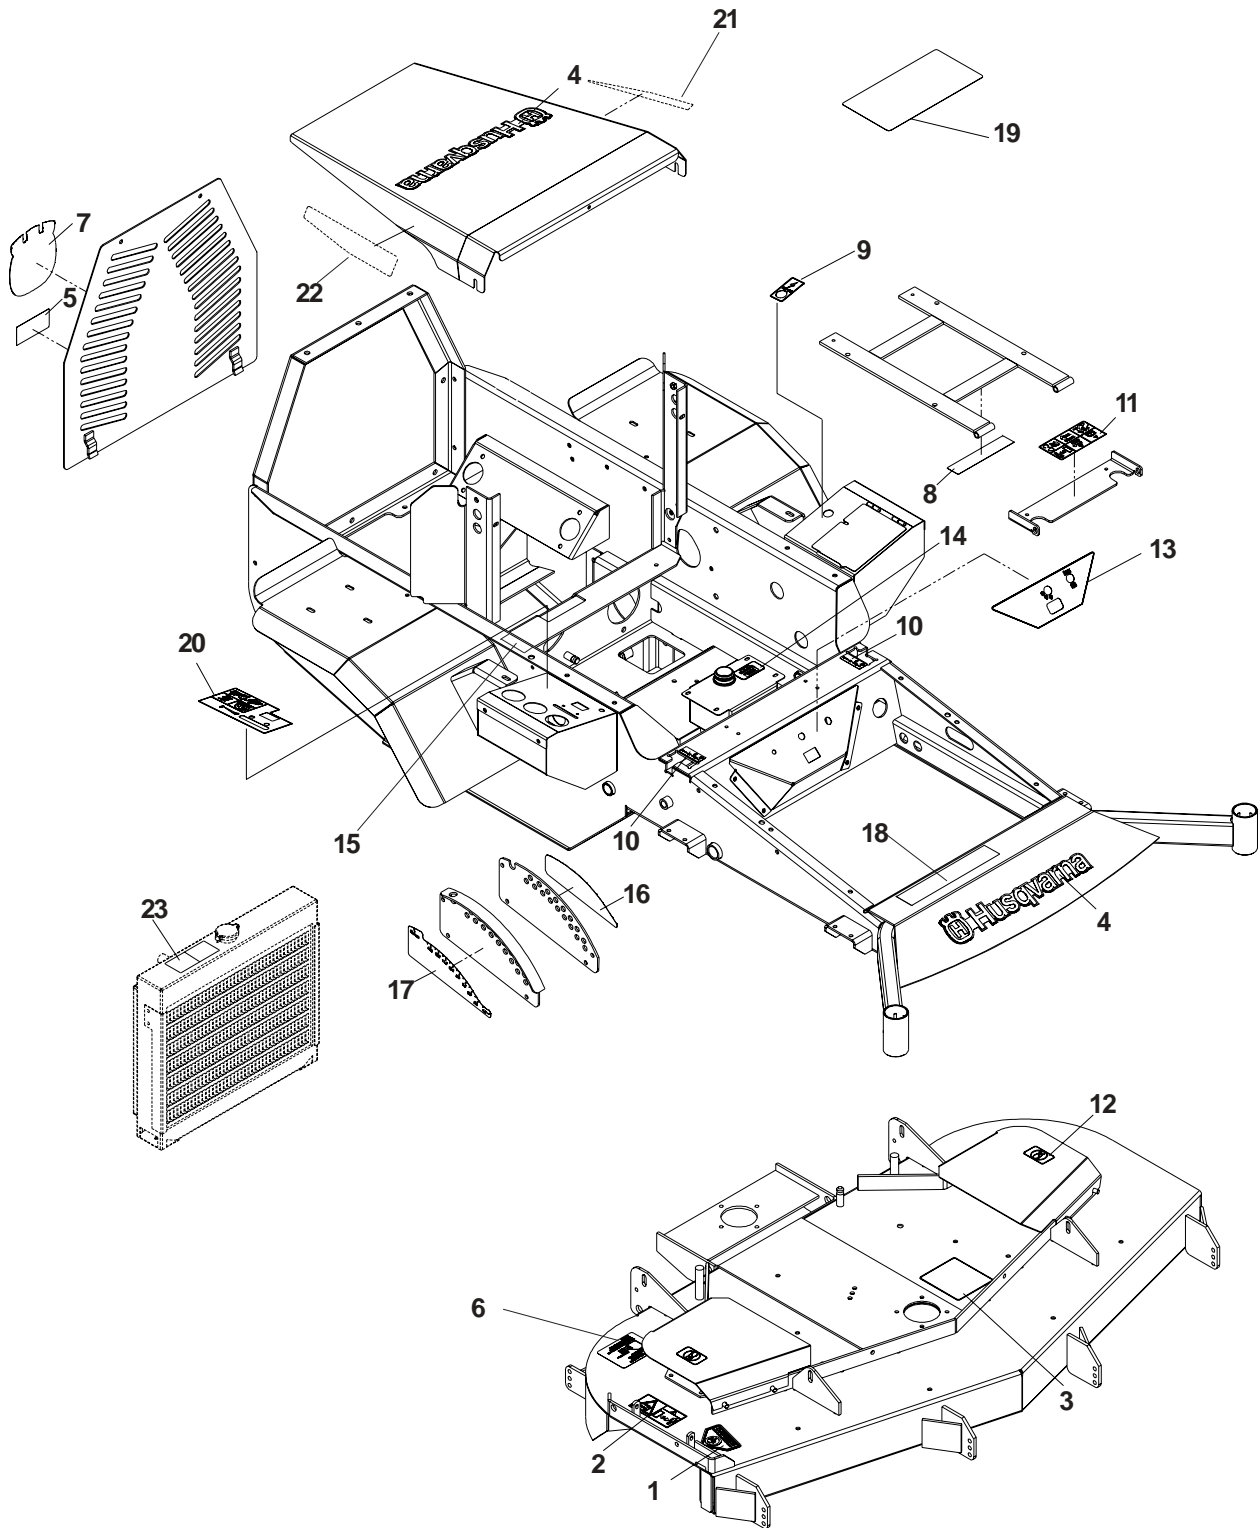

DECALS

DECALS

ITEM	PART NO.	QTY.	DESCRIPTION
1	539913010	1	Decal, CPSC
2	539105746	1	Decal, Euro servering
3	539108335	1	Decal, Belt routing
4	539104790	2	Decal, Husqvarna
5	539105744	1	Decal, Euro danger, belt drives
6	539105232	1	Decal, Anti-scalp
7	539105803	1	Decal, crown
8	539105745	1	Decal, Euro battery warning
9	539108123	1	Decal, 12V DC
10	539103333	2	Decal, Motion control
11	539105785	1	Decal, Euro warning
12	539105743	2	Decal, Euro no step
13	539108121	1	Decal, Front Console
14	539105301	1	Decal, Mobil
15	539105334	1	Decal, Fuel valve
16	539106066	1	Decal, Height indication, metric
17	539106065	1	Decal, Height indication, metric
18	539106254	1	Decal, BZE6134D
	539106255	1	Decal, BZE7234D
19	539108124	1	Decal, Service
20	539108122	1	Decal, Right Console
21	539108262	1	Decal, 34 Turbo, left
22	539108263	1	Decal, 34 Turbo, right
23	539108497	1	Decal, HOT
	539100128	1	Decal, engine exhaust (Not shown)
	539105829	1	Decal, Sound power (Not shown)