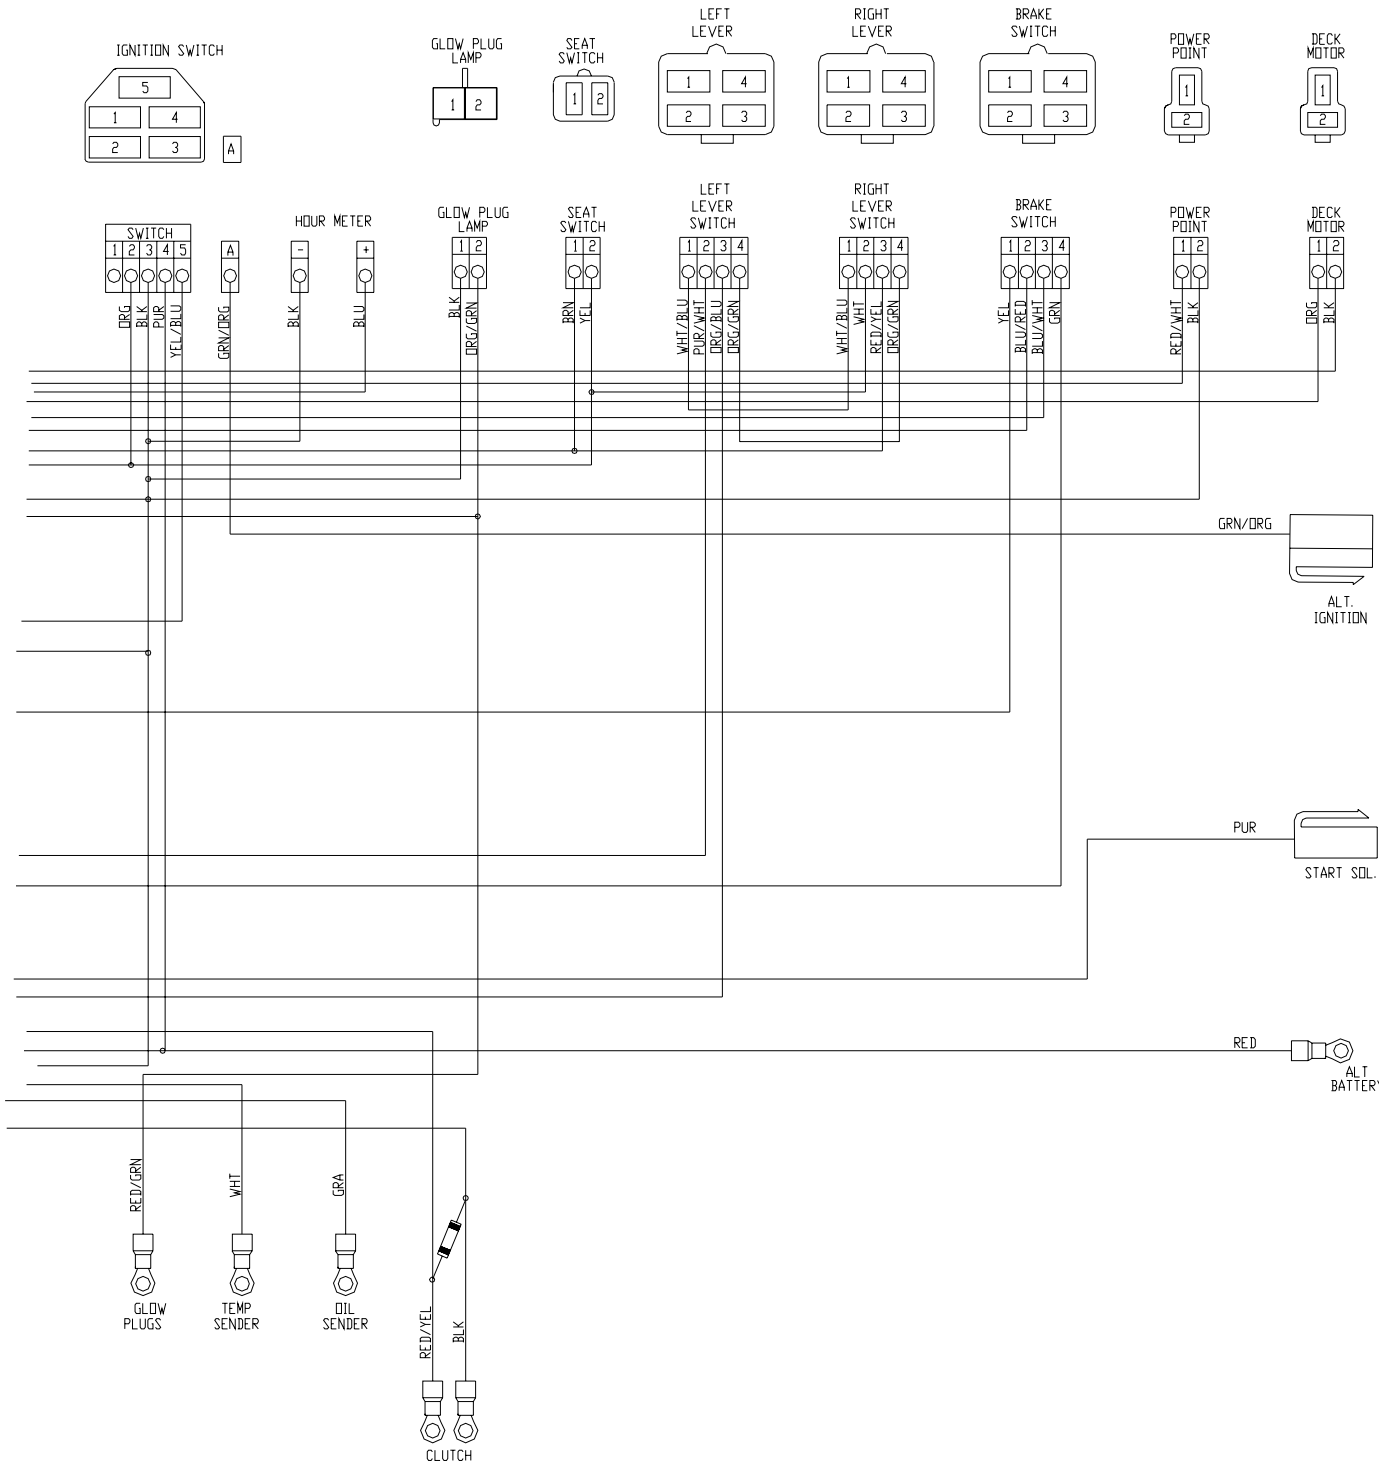

DECALS

DECALS

ITEM	PART NO.	QTY.	DESCRIPTION
1	539913010	1	Decal, CPSC
2	539105746	1	Decal, Euro servering
3	539108335	1	Decal, Belt routing
4	539104790	2	Decal, Husqvarna
5	539105744	1	Decal, Euro danger, belt drives
6	539105232	1	Decal, Anti-scalp
7	539105803	1	Decal, crown
8	539105745	1	Decal, Euro battery warning
9	539108123	1	Decal, 12V DC
10	539103333	2	Decal, Motion control
11	539105785	1	Decal, Euro warning
12	539105743	2	Decal, Euro no step
13	539108121	1	Decal, Front Console
14	539105301	1	Decal, Mobil
15	539105334	1	Decal, Fuel valve
16	539106066	1	Decal, Height indication, metric
17	539106065	1	Decal, Height indication, metric
18	539106254	1	Decal, BZE6134D
	539106255	1	Decal, BZE7234D
19	539108124	1	Decal, Service
20	539108122	1	Decal, Right Console
21	539108262	1	Decal, 34 Turbo, left
22	539108263	1	Decal, 34 Turbo, right
23	539108497	1	Decal, HOT
	539100128	1	Decal, engine exhaust (Not shown)
	539105829	1	Decal, Sound power (Not shown)

WIRE HARNESS

ITEM	PART NO.	QTY.	DESCRIPTION
------	----------	------	-------------

1	539106390	1	Harness, engine, diesel
2	539107941	1	Cable, positive
3	539107942	1	Cable, negative
4	539102685	1	Loom clip
5	539106386	1	Sender, temperature

DECK LIFT SWITCH VIEWED FROM TERMINAL SIDE

WIRE HARNESS

GAUGE WIRING VIEWED FROM TERMINAL SIDE

WIRING SCHEMATIC

WIRING SCHEMATIC

EC GUARD GROUP

ITEM	PART NO.	QTY.	DESCRIPTION
------	----------	------	-------------

1	539106336	1	Guard, right
2	539106337	1	Guard, left
3	539108342	1	Access plate
	539990074	1	Screw, 1/4-20 x 3/4, rd head (Not shown)
	539990580	8	Bolt 1/4-20 x 3/4 (Not shown)
	539976978	9	Nut, 1/4-20, nyloc (Not shown)
	539990598	9	Washer, 1/4 (Not shown)