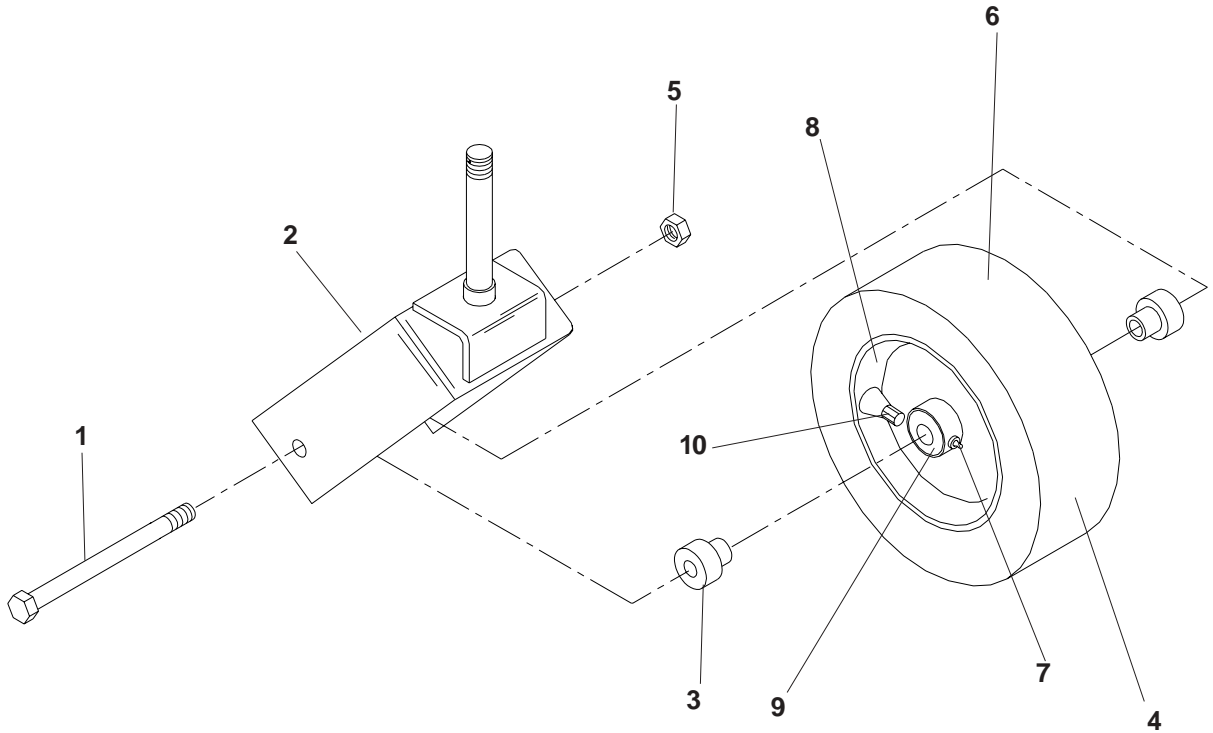

CASTER ASSEMBLY

ITEM	PART NO.	QTY.	DESCRIPTION
1	539105517	1	Bolt, 1/2-13 x 9 1/2, GD. 5
2	539105982	1	Yoke, caster
3	539105518	2	Spacer, axle
4	539105521	1	Tire & wheel assembly
5	539101331	1	Nut, 1/2-13, nyloc
6	539105522	1	Tire
7	539103300	1	Zerk
8	539105523	1	Rim
9	539105524	2	Seals
10	539912234	1	Air valve
	539105525	2	Bearing, tapered (Not shown)