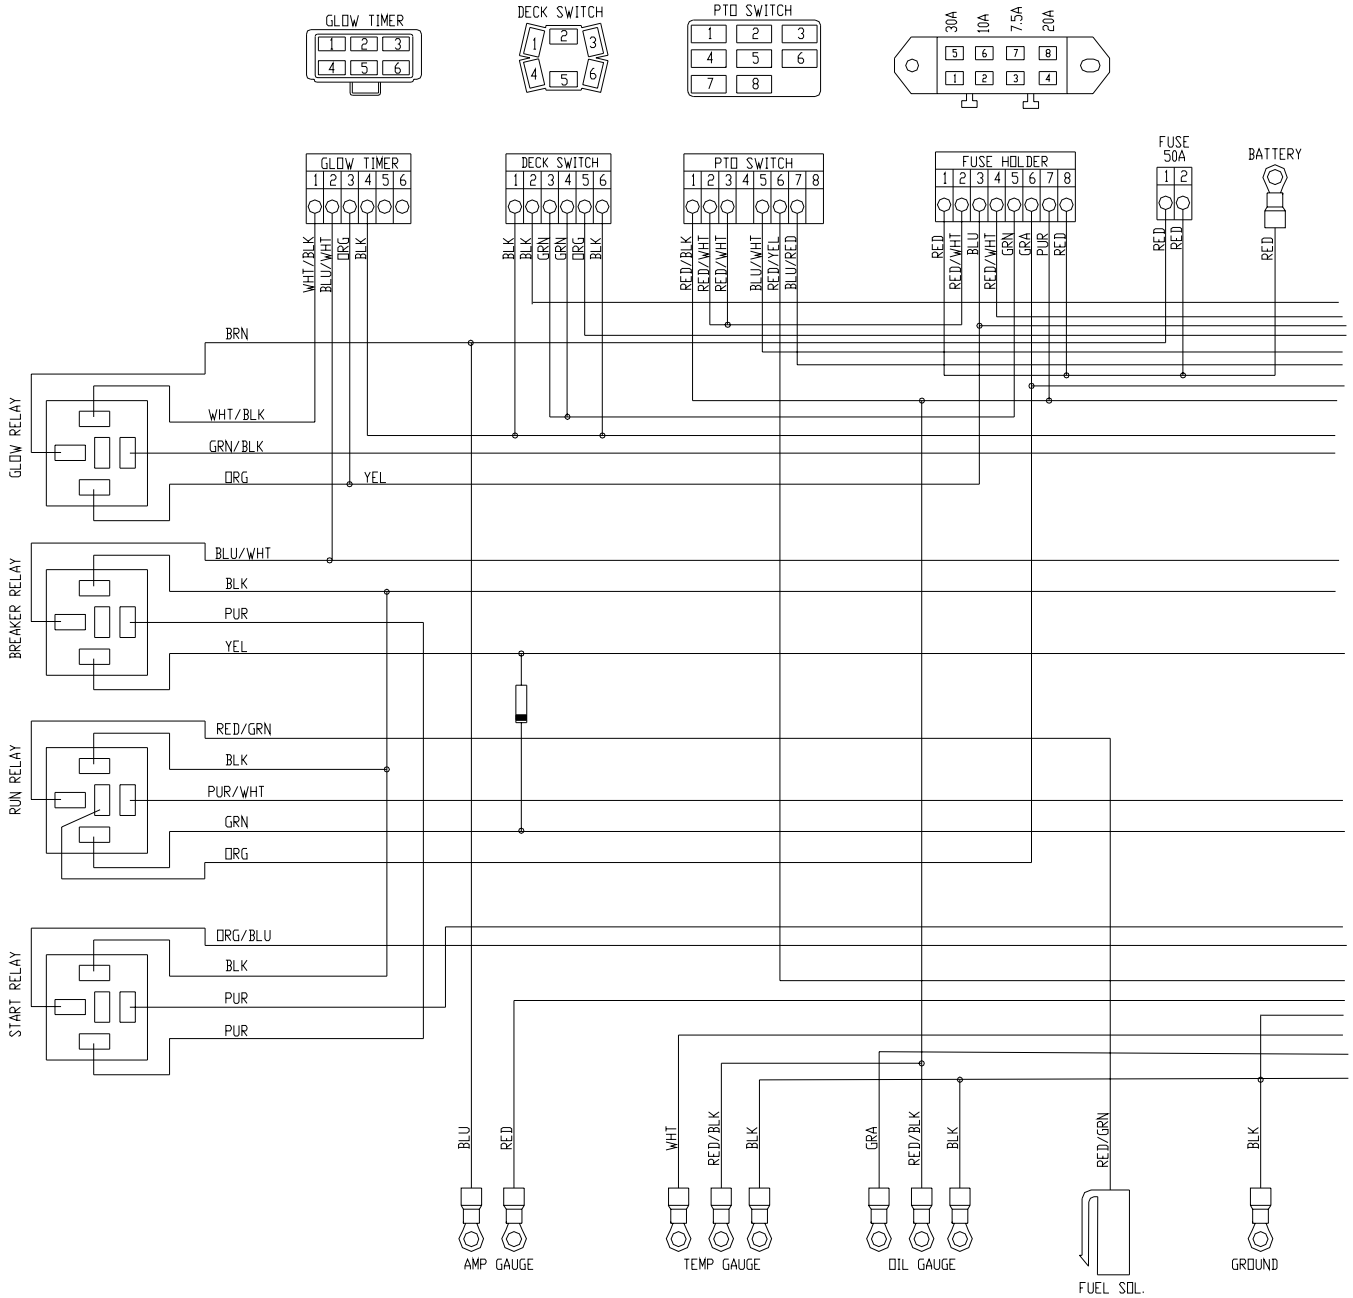

ELECTRICAL GROUP

ELECTRICAL GROUP

ITEM	PART NO.	QTY.	DESCRIPTION
1	539102423	1	Battery
2	539108016	1	Hourmeter, LCD w/flash alert
3	539101770	1	Switch, ignition
4	539103177	1	Nut, ignition switch
5	539103178	1	Cap, ignition switch nut
6	539101768	1	Switch, clutch
7	539107856	1	Power source housing
8	539107857	1	Power source cap
9	539107755	1	Clamp
10	539990692	1	Washer, 5/16
11	539990717	1	Nut, 5/16-18
12	539106312	5	Bolt, , #10-24 x 3/4
13	539976977	5	Nut, #10-24, nyloc
14	539105246	1	Gauge, temperature
15	539106388	1	Gauge, amperes
16	539106387	1	Gaure, oil pressure
17	539107920	1	Lamp socket
18	539108174	1	Lens
19	539108175	1	Lamp
	539108361	1	Relay (Not shown)
	539108348	1	Timer (Not shown)

WIRE HARNESS

ITEM	PART NO.	QTY.	DESCRIPTION
------	----------	------	-------------

1	539106390	1	Harness, engine, diesel
2	539107941	1	Cable, positive
3	539107942	1	Cable, negative
4	539102685	1	Loom clip
5	539106386	1	Sender, temperature

DECK LIFT SWITCH VIEWED FROM TERMINAL SIDE

WIRE HARNESS

GAUGE WIRING VIEWED FROM TERMINAL SIDE

WIRING SCHEMATIC

WIRING SCHEMATIC

EC GUARD GROUP

ITEM	PART NO.	QTY.	DESCRIPTION
------	----------	------	-------------

1	539106336	1	Guard, right
2	539106337	1	Guard, left
3	539108342	1	Access plate
	539990074	1	Screw, 1/4-20 x 3/4, rd head (Not shown)
	539990580	8	Bolt 1/4-20 x 3/4 (Not shown)
	539976978	9	Nut, 1/4-20, nyloc (Not shown)
	539990598	9	Washer, 1/4 (Not shown)