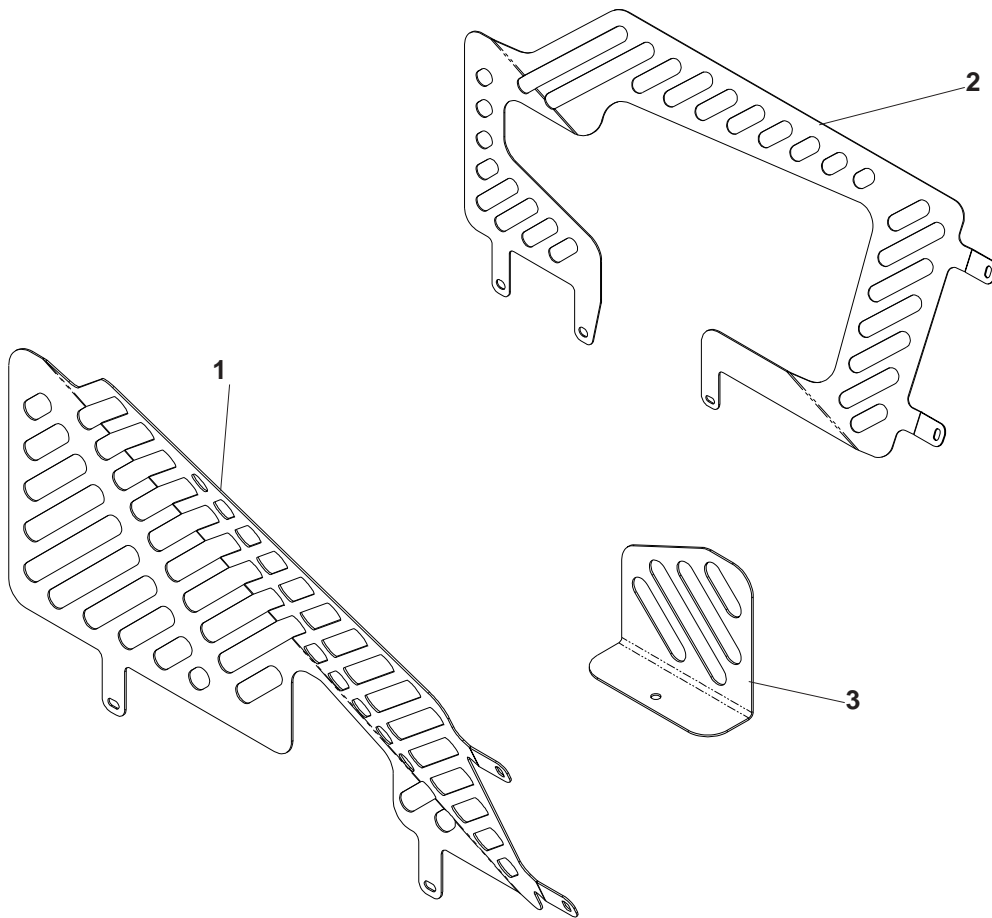

WIRE HARNESS

ITEM	PART NO.	QTY.	DESCRIPTION
------	----------	------	-------------

1	539106390	1	Harness, engine, diesel
2	539107941	1	Cable, positive
3	539107942	1	Cable, negative
4	539102685	1	Loom clip
5	539106386	1	Sender, temperature

DECK LIFT SWITCH VIEWED FROM TERMINAL SIDE

WIRE HARNESS

GAUGE WIRING VIEWED FROM TERMINAL SIDE

WIRING SCHEMATIC

WIRING SCHEMATIC

EC GUARD GROUP

ITEM	PART NO.	QTY.	DESCRIPTION
------	----------	------	-------------

1	539106336	1	Guard, right
2	539106337	1	Guard, left
3	539108342	1	Access plate
	539990074	1	Screw, 1/4-20 x 3/4, rd head (Not shown)
	539990580	8	Bolt 1/4-20 x 3/4 (Not shown)
	539976978	9	Nut, 1/4-20, nyloc (Not shown)
	539990598	9	Washer, 1/4 (Not shown)