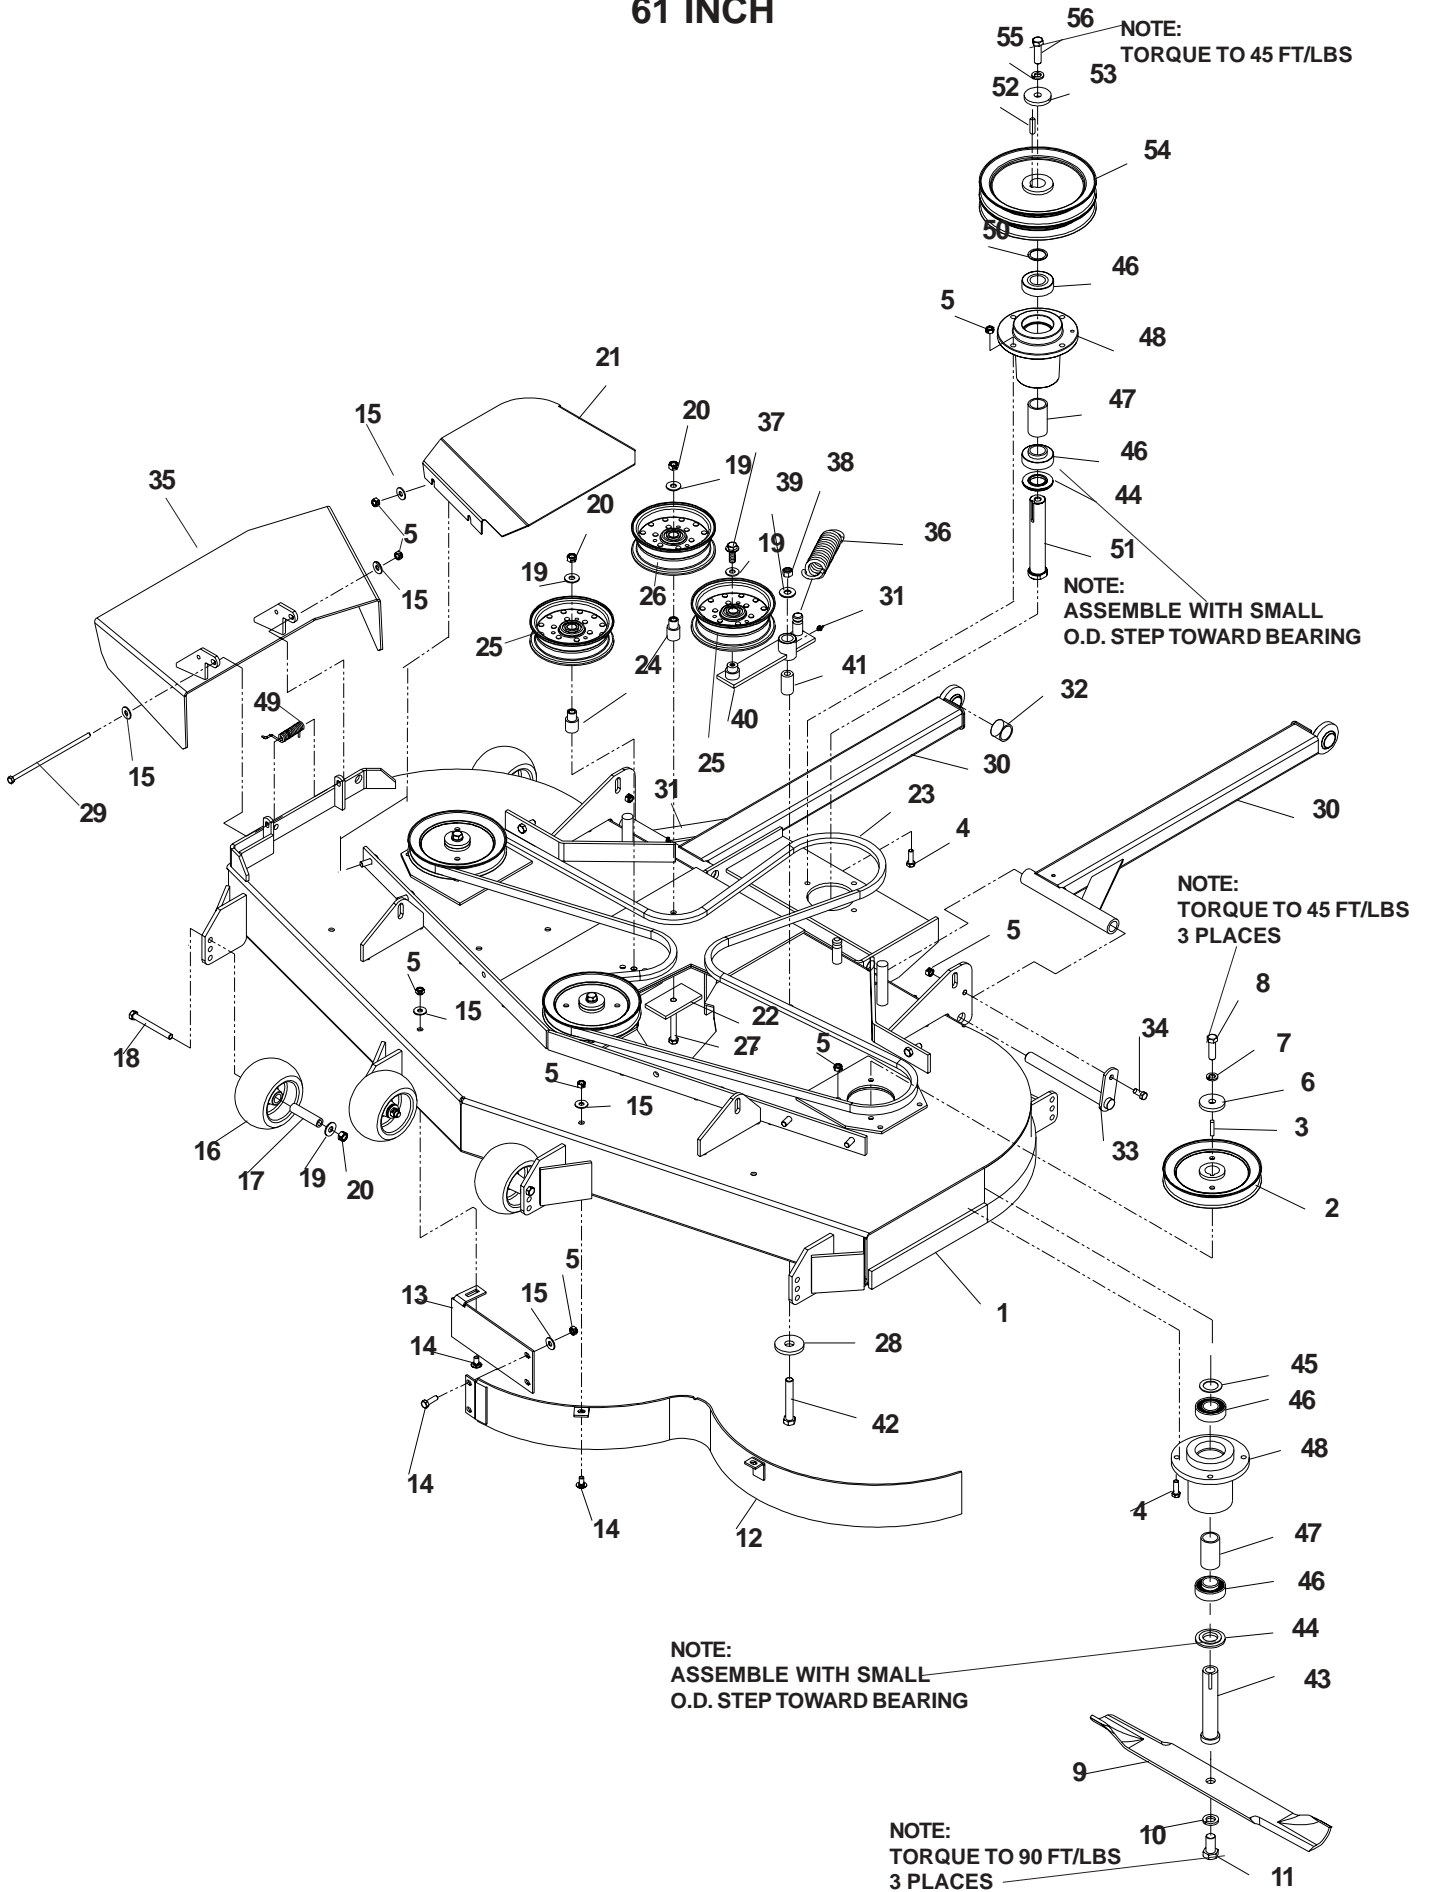

DECK ASSEMBLY

61 INCH

DECK ASSEMBLY

61 INCH

ITEM	PART NO.	QTY.	DESCRIPTION	ITEM	PART NO.	QTY.	DESCRIPTION
1	539106217	1	61" Deck w/decals	30	539107751	2	Strut weldment
2	539104420	3	Pulley	31	539976998	2	Zerk
3	539101995	3	Key, 1/4" sq. x 1 1/8	32	539106401	1	Spacer, strut
4	539990209	18	Bolt, 5/16-18 x 1	33	539105480	2	Pin weldment
5	539990184	31	Nut, 5/16-18, ... centerlock	34	539976934	2	Bolt, 5/16-18 x 3/4
6	539106504	5	Washer, heavy	35	539106512	1	Chute, discharge
7	539990247	5	Lockwasher, 7/16	36	539105192	1	Spring
8	539100141	5	Bolt, 7/16-20 x 1 1/2	37	539990582	1	Bolt, 3/8-16 x 1, ser.
9	539101733	3	Blade, 21"	38	539101331	1	Nut, 1/2-13, nyloc
10	539990333	3	Lockwasher, 5/8	39	539990550	1	Washer, 1/2
11	539103299	3	Bolt, 5/8-18 x 1 1/4	40	539103230	1	Idler arm
12	539105465	1	Main weldment	41	539103427	1	Bushing, pivot
13	539105461	1	Baffle, center	42	539103433	1	Bolt, 1/2-13 x 3 1/4, GD. 5
14	539990799	5	Bolt, 5/16-18 x 5/8, ... carriage	43	539105501	1	Spindle
15	539990692	11	Washer, 5/16	44	539107272	2	Spacer, combo
16	539102643	6	Anit-scalp roller	45	539102244	1	Bushing, mach. 18 ga
17	539102698	6	Bushing	46	539102677	4	Bearing
18	539102754	6	Bolt, 3/8-16 x 3 1/2	47	539102676	2	Spacer
19	539990517	8	Washer, 3/8	48	539104852	2	Housing
20	539990546	8	Nut 3/8-16, ... centerlock	49	539105822	1	Spring torsion
21	539105651	1	Belt shield, 61", right	50	539102244	1	Bushing, mach., 18ga
	539105661	1	Belt shield, 61", left ..... (Not shown)	51	539103697	1	Spindle
22	539103303	2	Pad	52	539101995	1	Key, 1/4" sq. x 1 1/8"
23	539106340	1	Belt, 61"	53	539106504	5	Washer, heavy
24	539103295	2	Bushing, idler	54	539106346	1	Sheave
25	539103257	2	Pulley, idler	55	539990247	5	Lockwasher, 7/16
26	539103258	1	Pulley, idler, tall	56	539100141	5	Bolt, 7/16-20 x 1 1/2, ... GR 5
27	539990637	2	Bolt, 3/8-16 x 2 1/2				
28	539102243	1	Washer, support				
29	539105827	1	Screw, 5/16-18 x 8 1/2