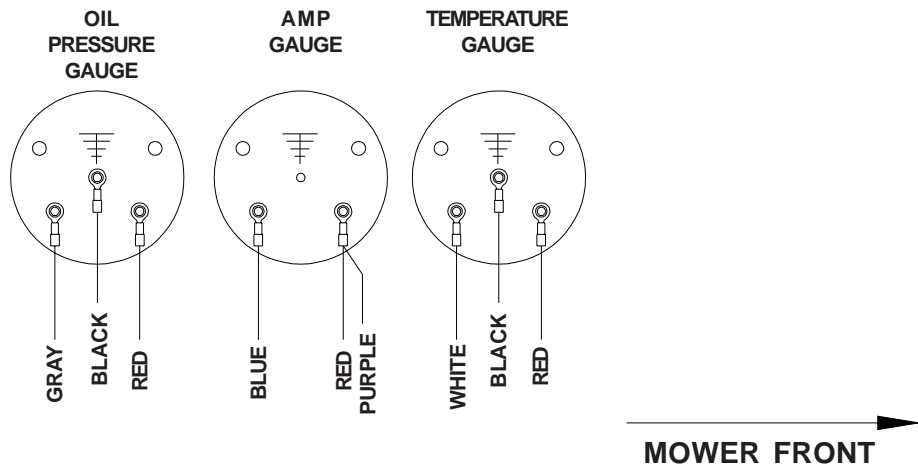

WIRE HARNESS

ITEM	PART NO.	QTY.	DESCRIPTION
------	----------	------	-------------

1	539106390	1	Harness, engine, diesel
2	539107941	1	Cable, positive
3	539107942	1	Cable, negative
4	539102685	1	Loom clip
5	539106386	1	Sender, temperature

DECK LIFT SWITCH VIEWED FROM TERMINAL SIDE

WIRE HARNESS

GAUGE WIRING VIEWED FROM TERMINAL SIDE

WIRING SCHEMATIC

WIRING SCHEMATIC

EC GUARD GROUP

ITEM	PART NO.	QTY.	DESCRIPTION
------	----------	------	-------------