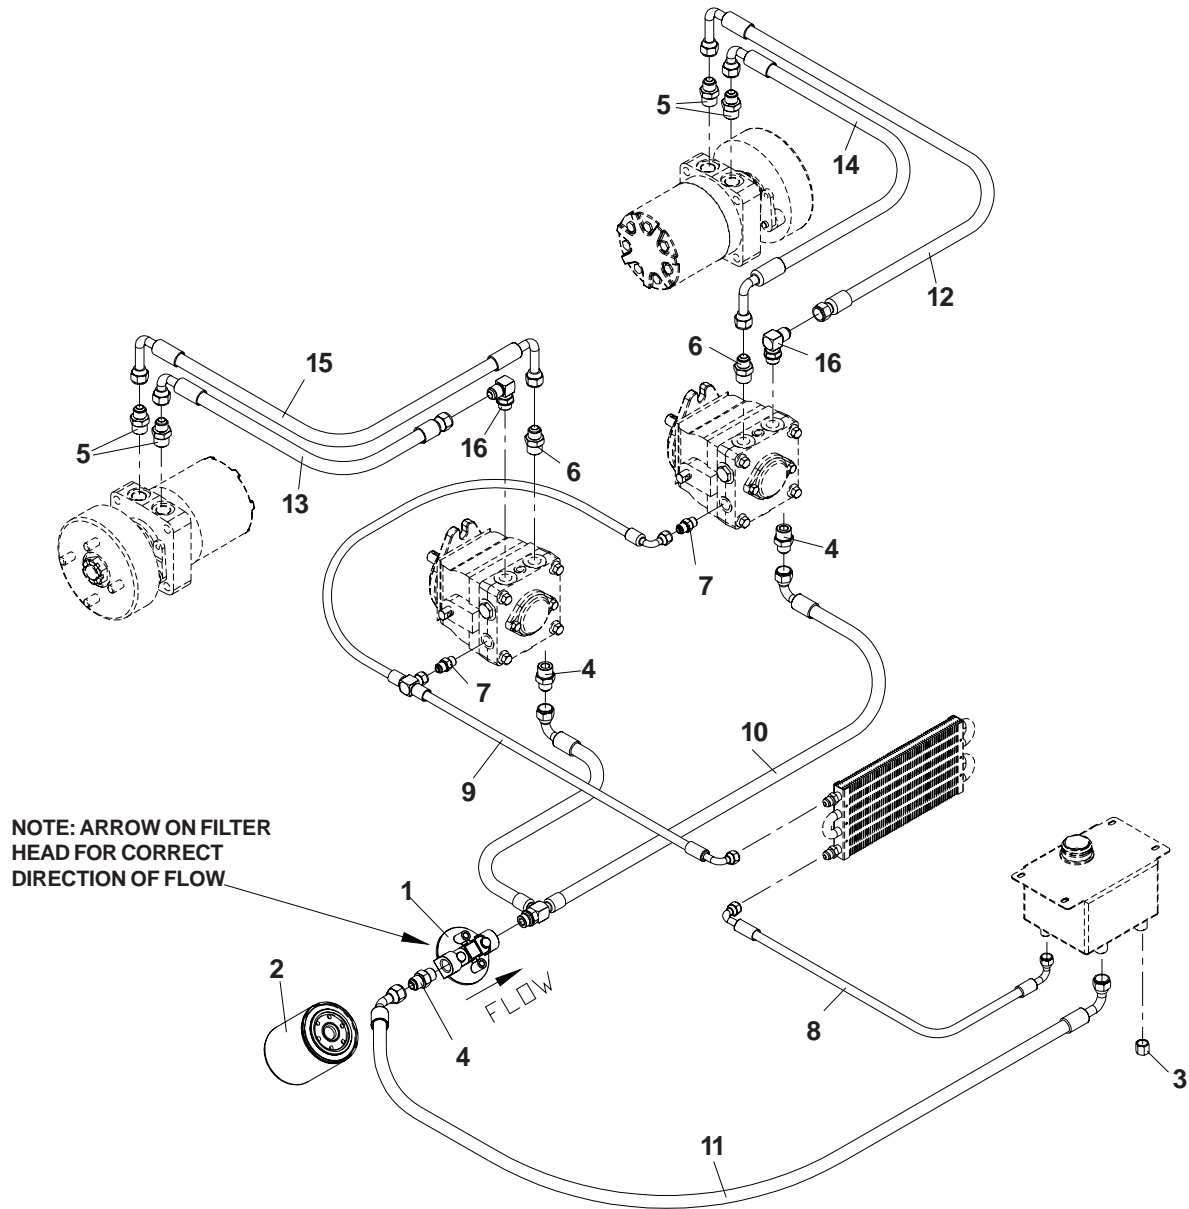

HYDRAULIC HOSES AND FITTINGS

HYDRAULIC HOSES AND FITTINGS

ITEM	PART NO.	QTY.	DESCRIPTION
1	539105892	1	Filter head
2	539105893	1	Filter
3	539105168	1	Cap nut, reservoir drain
4	539101237	3	Straight connector
5	539106357	4	Fitting, wheel motors
6	539106358	2	Fitting, pumps
7	539106359	2	Fitting, pumps (return side)
8	539106360	1	Hose, cooler-reservoir
9	539106361	1	Hose, T, pumps-cooler
10	539106362	1	Hose, T, filter, out-pumps
11	539106363	1	Hose, reservoir-filter, in
12	539106364	1	Hose, LL pump-LR mtr
13	539106365	1	Hose, RR pump-RF mtr
14	539106366	1	Hose, LR pump-LF mtr
15	539106367	1	Hose, RL pump-RR mtr
16	539106370	2	Fitting