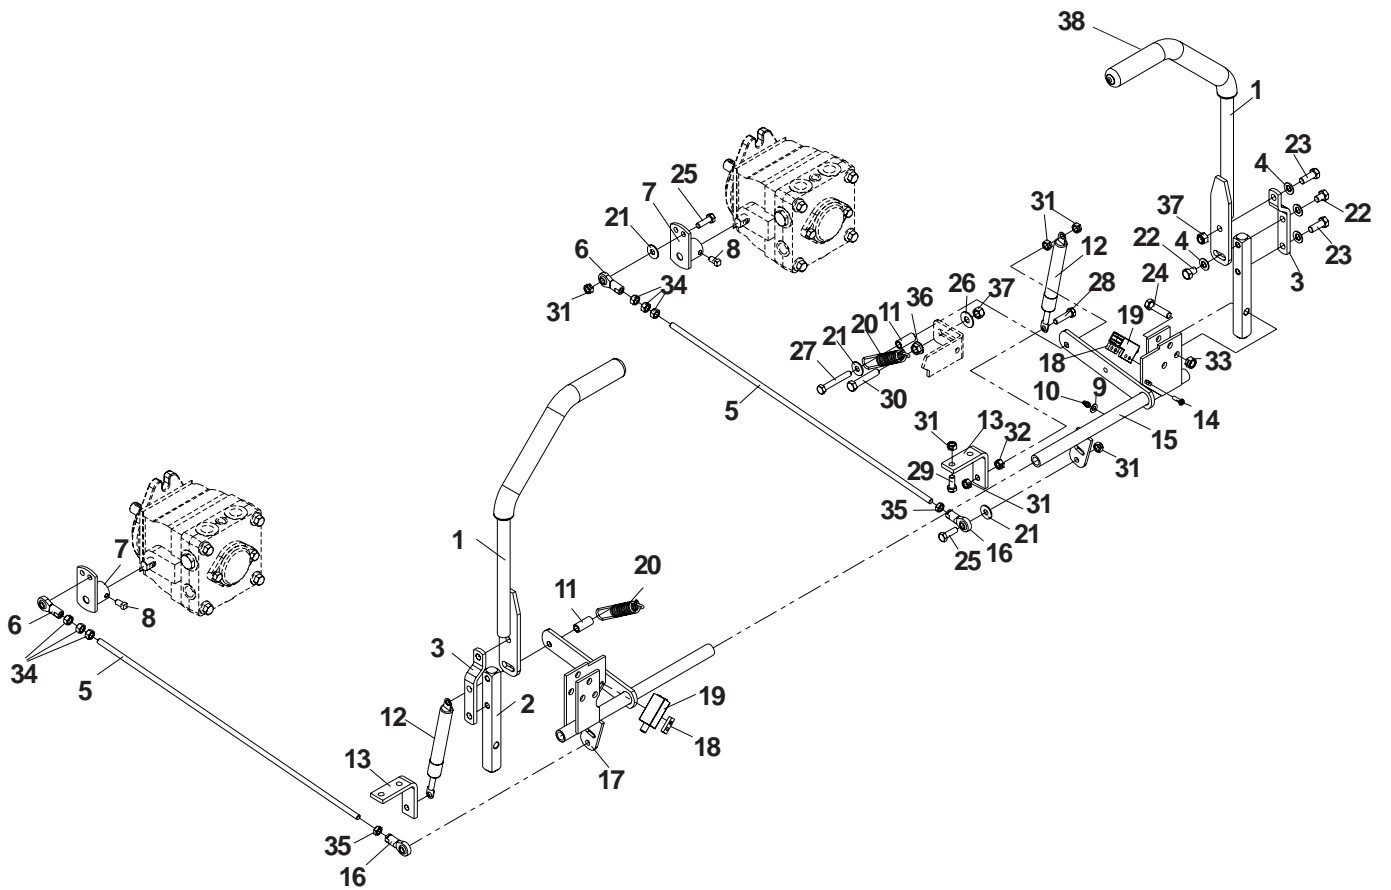

MOTION CONTROL

MOTION CONTROL

ITEM	PART NO.	QTY.	DESCRIPTION
1	539104187	2	Handle
2	539102809	2	Arm, control shaft
3	539106687	2	Control lever extension
4	539102593	8	Washer, 3/8, spring
5	539107837	2	Pump linkage bar
6	539102590	2	Ball end, right
7	539105732	2	Pump lever
8	539105079	2	Setscrew, 5/16-18 sq. x 5/8, cone pt.
9	539103547	2	Washer
10	539976998	2	Zerk
11	539104995	2	Spacer
12	539102720	2	Dampener
13	539106412	2	Bracket, L
14	539976952	4	Screw, #10-24 x 5/8
15	539104363	1	Control, left
16	539102591	2	Ball end, left
17	539104364	1	Control, right
18	539102678	2	Tapped plate
19	539106269	2	Switch
20	539103297	2	Detent spring, rev.
21	539990692	6	Washer, 5/16
22	539106776	4	Bolt, 3/8-16 x 1/2
23	539990563	4	Bolt, 3/8-16 x 1
24	539990655	6	Bolt, 3/8-16 x 1 1/2
25	539990209	4	Bolt, 5/16-18 x 1
26	539990517	2	Washer, 3/8
27	539991055	2	Bolt, 5/16-18 x 2 1/4, tap
28	539990627	2	Bolt, 5/16-18 x 1 1/4
29	539976934	4	Bolt, 5/16-18 x 3/4
30	539990588	2	Bolt, 3/8-16 x 2
31	539990184	14	Nut, 5/16-18, centerlock
32	539990585	2	Nut, 5/16-18, serrated washer
33	539990546	6	Nut, 3/8-16, centerlock
34	539990223	6	Nut, 5/16-24
35	539991073	2	Nut, 5/16-24, jam, LH
36	539990613	2	Nut, 3/8-16
37	539976979	4	Nut, 3/8-16, nyloc
38	539102592	2	Grip