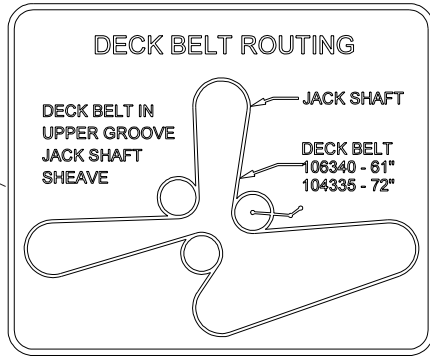

DECK ASSEMBLY

72 INCH

NOTE:
TORQUE TO 45 FT/LBS