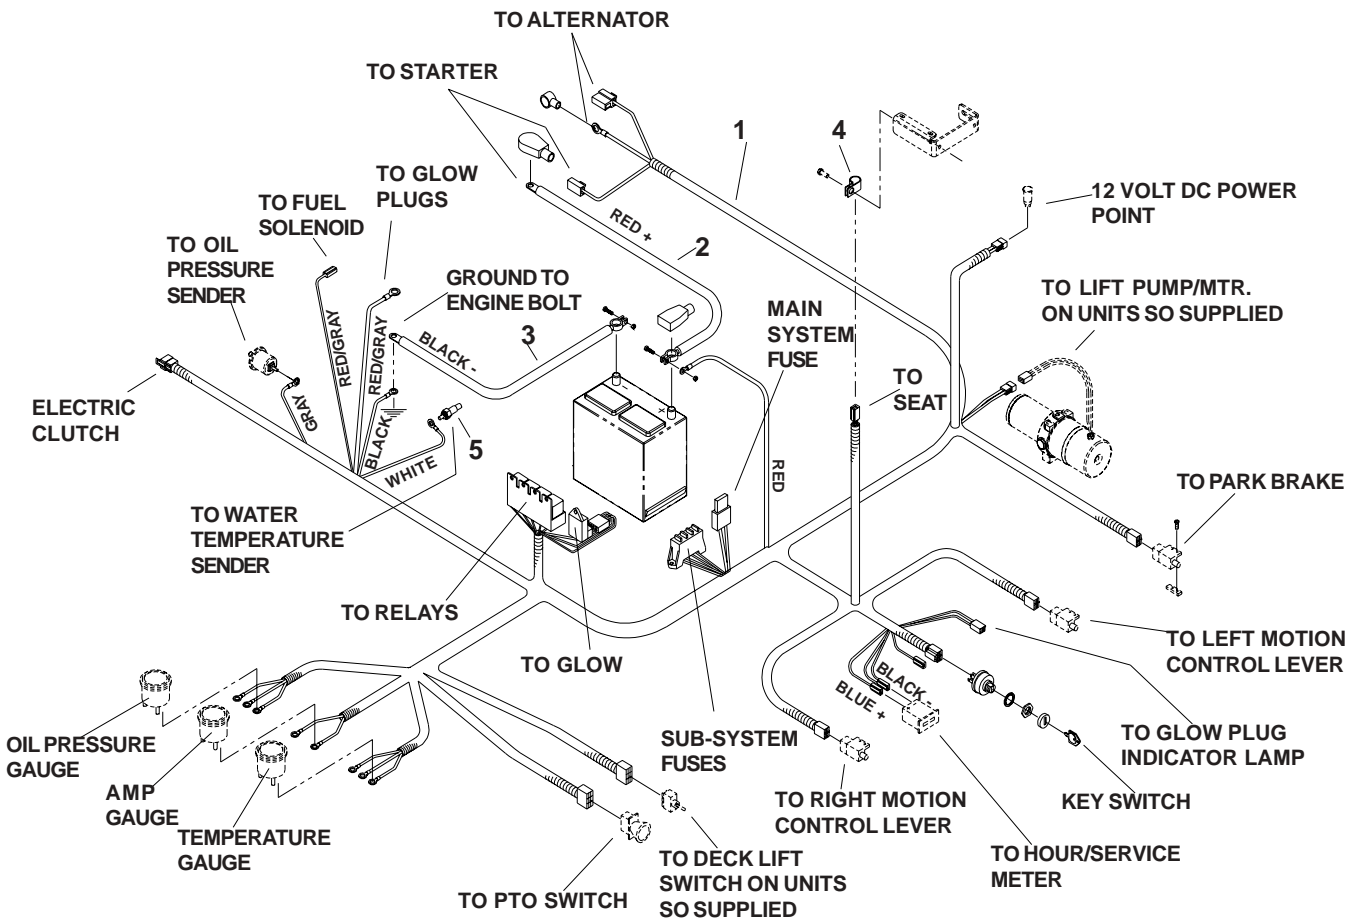

WIRE HARNESS