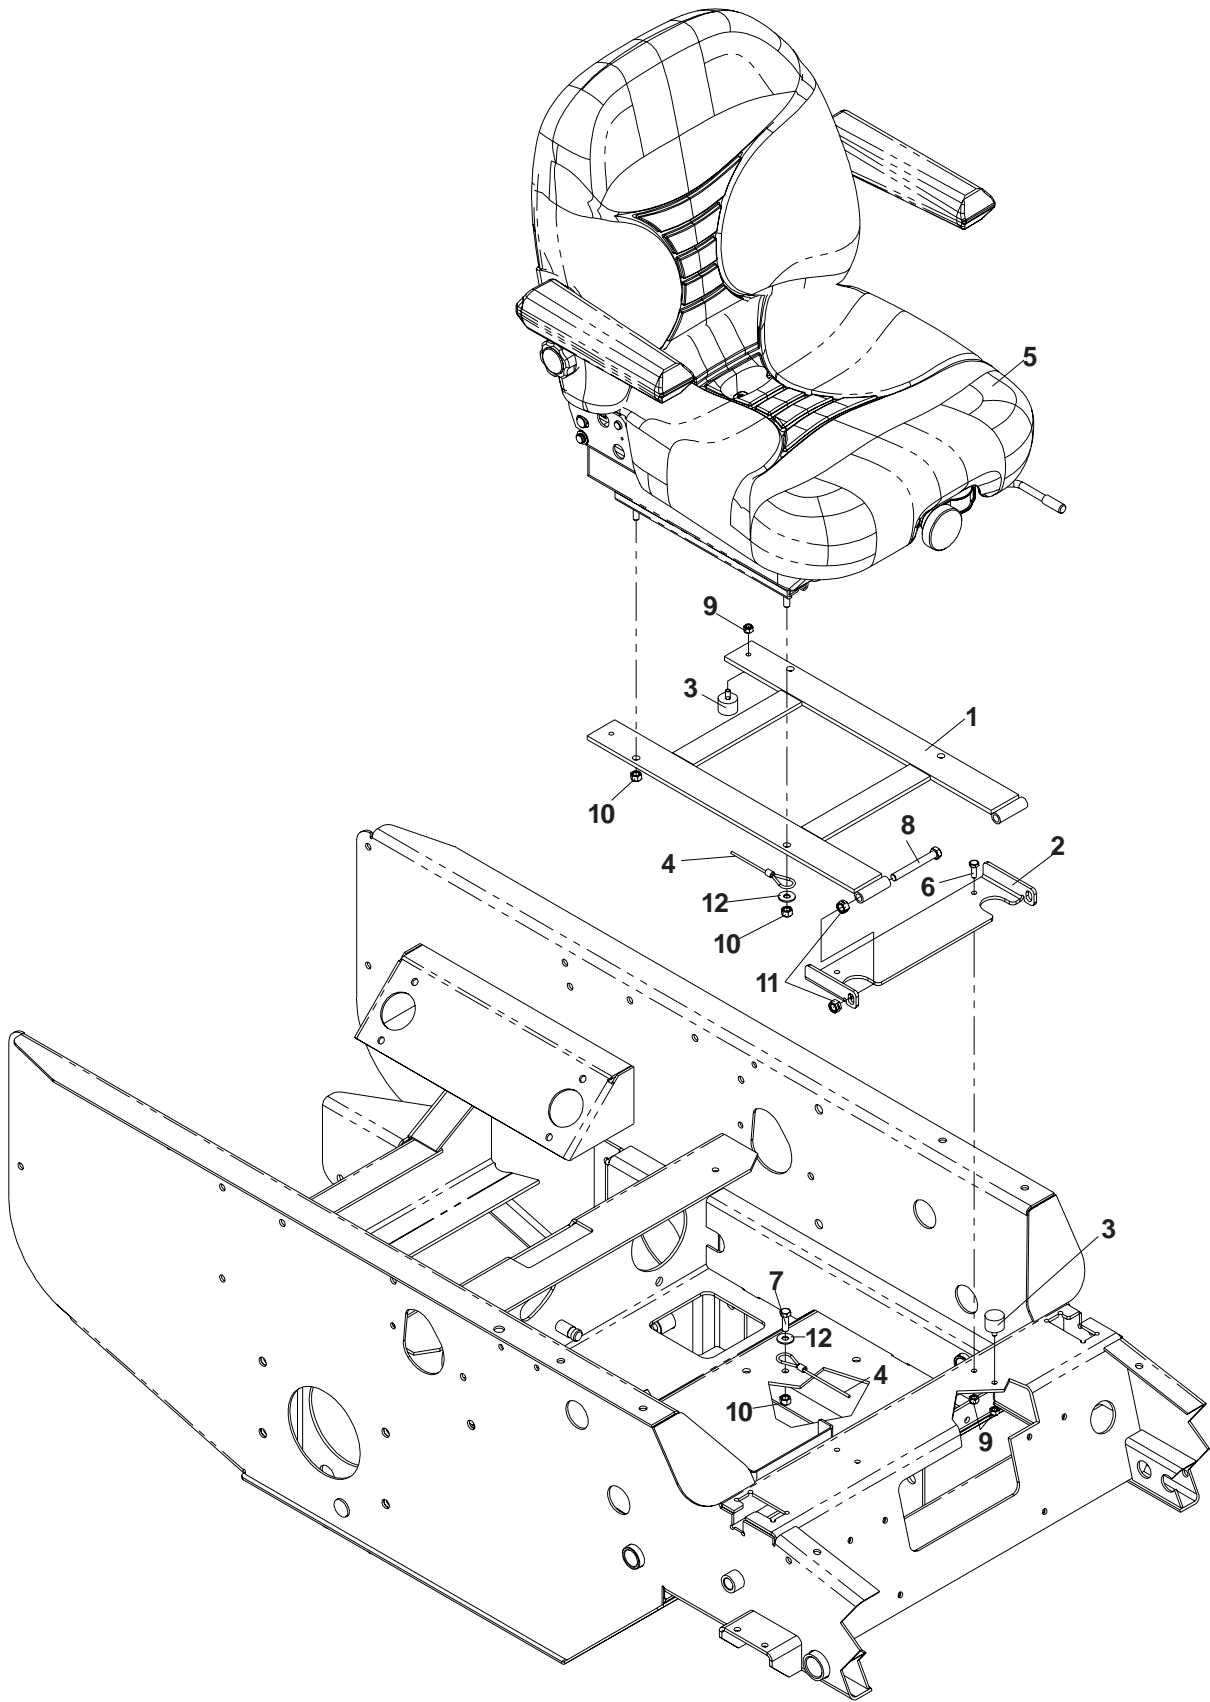

FUEL GROUP

FUEL GROUP

ITEM	PART NO.	QTY.	DESCRIPTION
1	539105329	1	Fuel tank, left
2	539105330	1	Fuel tank, right
3	539105245	2	Grommet, rubber
4	539102650	2	Hose barb, 90°
5	539976934	10	Bolt, 5/16-18 x 3/4
6	539101704	10	Washer, 5/16, sealing
7	539105244	2	Elbow
8	539105331	1	Valve, fuel
9	539108206	1	Fuel line (38")
10	539108207	1	Fuel line (35")
11	539108208	1	Fuel line (79")
12	539108209	1	Fuel line (57")
13	539108210	1	Fuel line (54")
14	539108211	1	Fuel line (34")
15	539108212	1	Fuel line (13")
16	539107863	2	Clip
17	539105529	4	Clamp
18	539106330	2	Cap, diesel fuel
19	539912222	10	Hose clamp
20	539105334	1	Decal, fuel valve
21	539990580	2	Bolt, 1/4-20 x 3/4
22	539990598	2	Washer, 1/4
23	539976978	2	Nut, 1/4-20, nyloc
24	539107840	1	Mounting bracket
25	539990187	2	Lockwasher, 5/16
26	539300600	2	Bolt, M8-1.25 x 20
27	539990717	2	Nut, 5/16-18, nyloc
28	539106369	1	Fuel filter/pump assembly
	539106369	1	Fuel filter element

SEAT ASSEMBLY

SEAT ASSEMBLY

ITEM	PART NO.	QTY.	DESCRIPTION
1	539108360	1	Seat mount
2	539105038	1	Bracket, seat
3	539105039	4	Stud plate mount
4	539103247	2	Seat lanyard
5	539107859	1	Seat suspension
6	539990580	2	Bolt, 1/4-20 x 3/4
7	539990209	2	Bolt, 5/16-18 x 1
8	539101341	2	Bolt, 3/8-16 x 3
9	539976978	6	Nut, 1/4-20, nyloc
10	539990717	6	Nut, 5/16-18, nyloc
11	539990546	4	Nut, 3/8-16, centerlock
12	539990692	4	Washer, 5/16