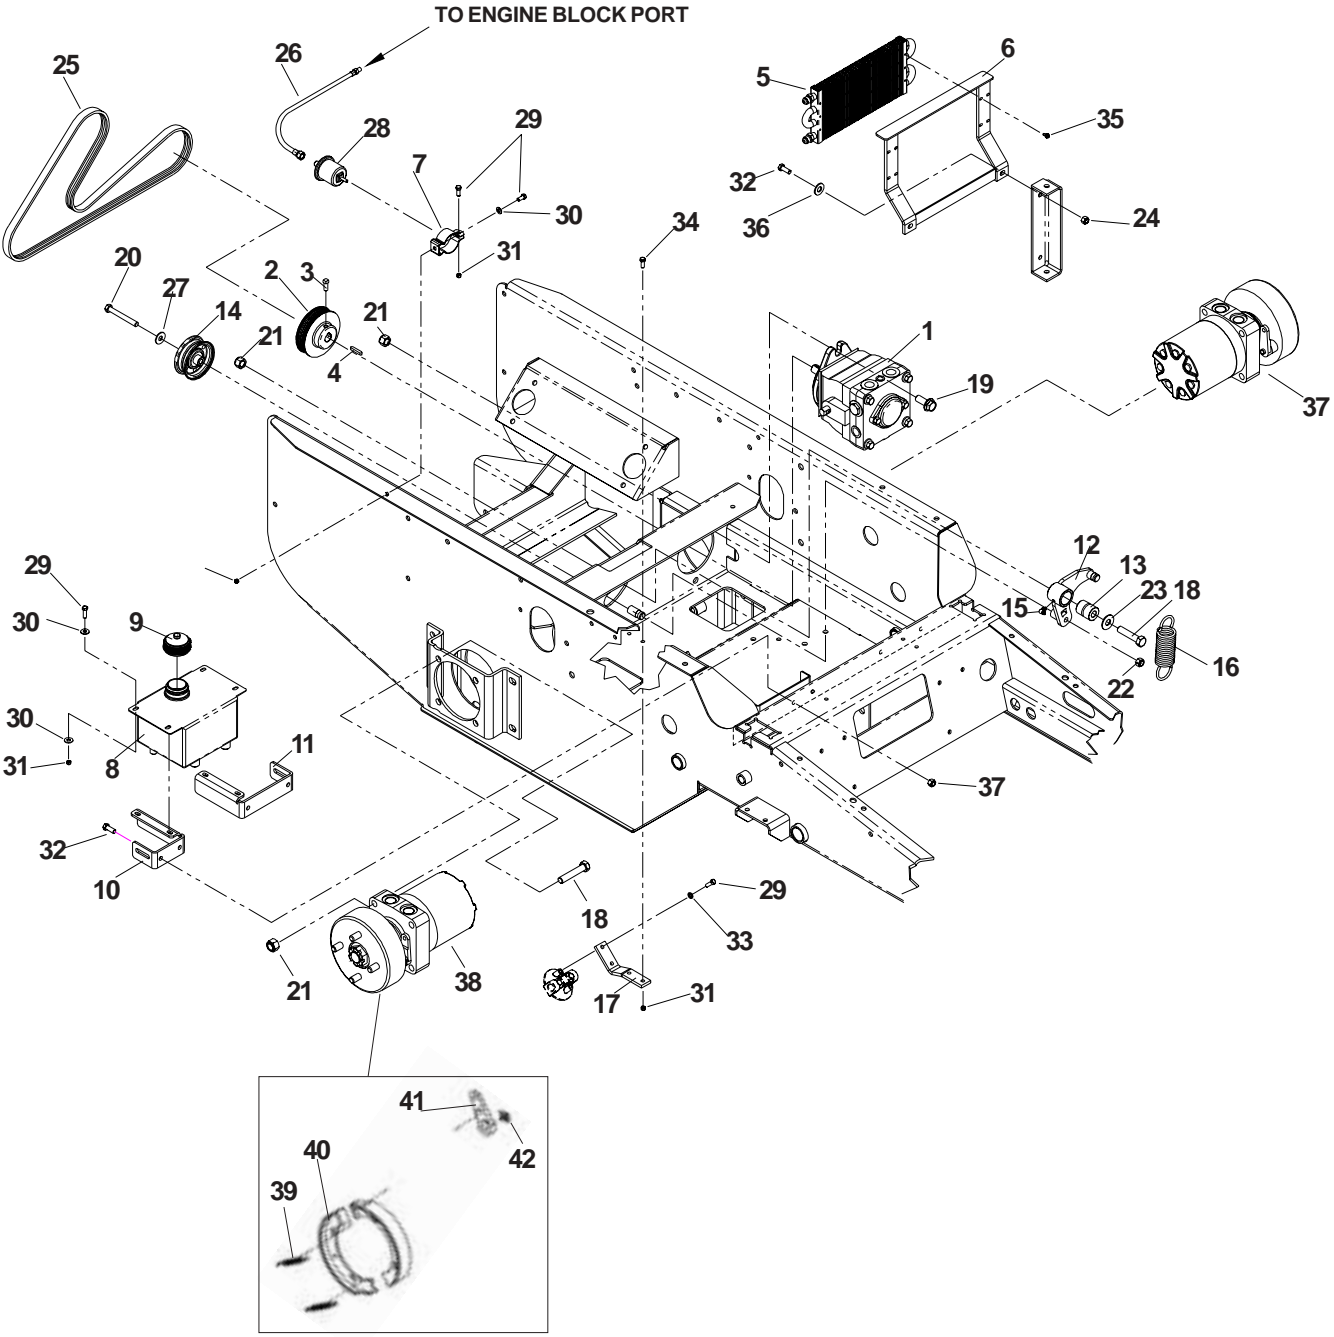

HYDRAULIC ASSEMBLY

HYDRAULIC ASSEMBLY

ITEM	PART NO.	QTY.	DESCRIPTION
1	539106333	2	Pump
2	539106334	2	Sheave, pump
3	539102749	4	Setscrew, 5/16-18 x 3/4
4	539101177	2	Key, metric
5	539106356	1	Cooler
6	539107810	1	Mount, cooler
7	539107844	1	Clamp, oil sender
8	539105891	1	Reservoir
9	539101202	1	Oil cap
10	539105026	1	Tank mount, right
11	539105027	1	Tank, mount, left
12	539106425	1	Arm
13	539106417	1	Bushing
14	539919078	1	Pulley, idler
15	539912758	1	Zerk
16	539102666	1	Spring
17	539106290	1	Mount, filter
18	539108346	9	Bolt, 1/2-13 x 2 1/2
19	539990622	4	Bolt, 1/2-13 x 1 1/4, serrated head
20	539101341	1	Bolt, 3/8-16 x 3
21	539101331	13	Nut, 1/2-13, nyloc
22	539976979	3	Nut, 3/8-16, nyloc
23	539990550	1	Washer, 1/2
24	539990717	6	Nut, 5/16-18, nyloc
25	539106341	1	Belt, pump
26	539108053	1	Hose
27	539990122	1	Washer, 3/8, SAE
28	539106382	1	Sender, oil pressure
29	539990580	8	Bolt, 1/4-20 x 3/4
30	539990598	9	Washer, 1/4
31	539976978	8	Nut, 1/4-20, nyloc
32	539990209	6	Bolt, 5/16-18 x 1
33	539990052	2	Lockwasher, 1/4
34	539990548	2	Bolt, 1/4-20 x 1
35	539106289	4	Screw, #10 x 5/8, tapping
36	539990692	2	Washer, 5/16
37	539106266	1	Wheel motor, left
38	539106267	1	Wheel motor, right
39	539108523	2	Return spring
40	539108524	2	Shoe assembly
41	539108525	1	Lever
42	539108526	1	Clip