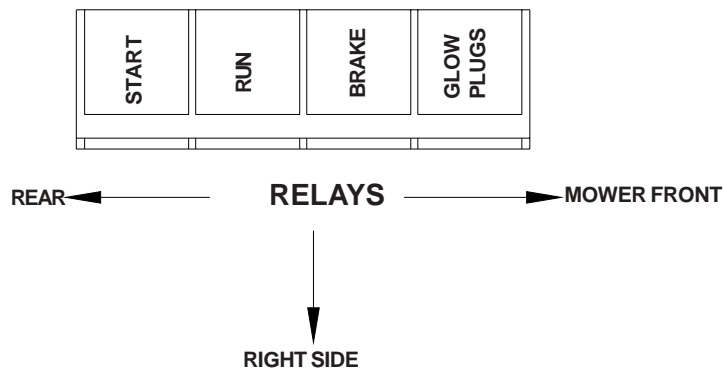

WIRE HARNESS

ITEM	PART NO.	QTY.	DESCRIPTION
------	----------	------	-------------

1	539106390	1	Harness, engine, diesel
2	539107941	1	Cable, positive
3	539107942	1	Cable, negative
4	539102685	1	Loom clip
5	539106386	1	Sender, temperature

DECK LIFT SWITCH VIEWED FROM TERMINAL SIDE

WIRE HARNESS

GAUGE WIRING VIEWED FROM TERMINAL SIDE

WIRING SCHEMATIC

WIRING SCHEMATIC

EC GUARD GROUP

ITEM	PART NO.	QTY.	DESCRIPTION
------	----------	------	-------------