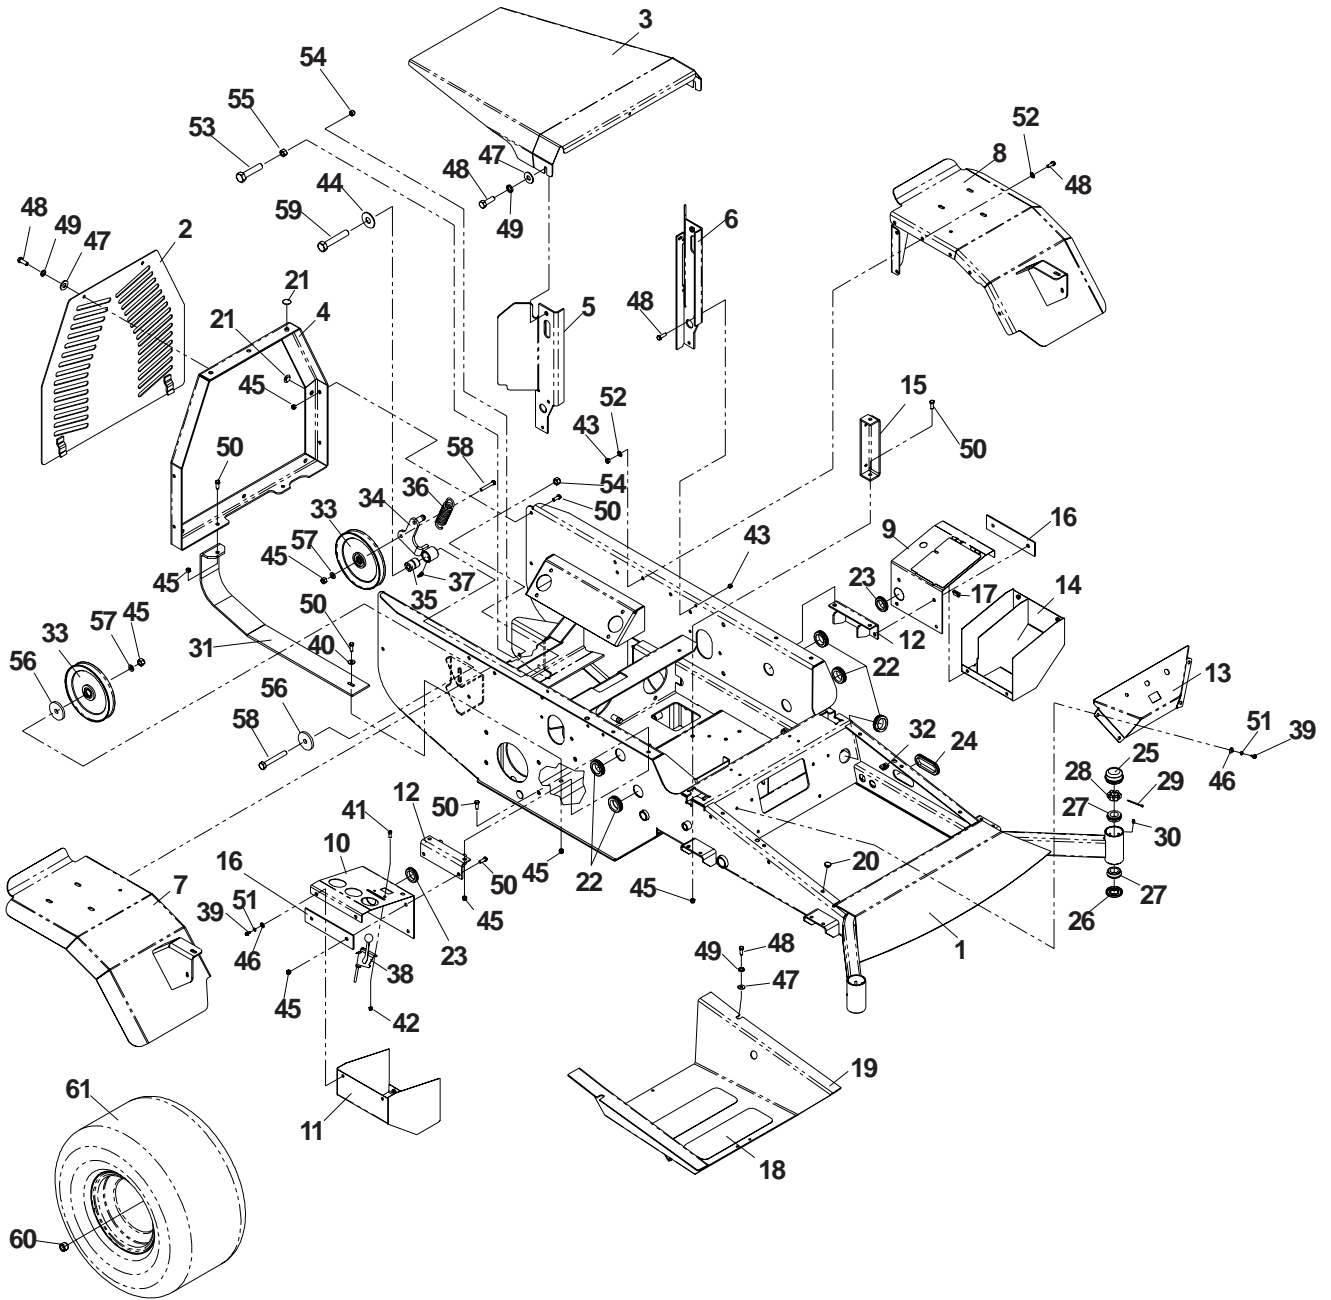

MAIN FRAME ASSEMBLY

MAIN FRAME ASSEMBLY

ITEM	PART NO.	QTY.	DESCRIPTION	ITEM	PART NO.	QTY.	DESCRIPTION
1	539106205	1	Frame w/decals	35	539106417	1	Bushing
2	539108362	1	Panel, back	36	539103256	1	Spring
3	539107853	1	Hood	37	539976998	1	Zerk
4	539107847	1	Frame, rear	38	539102732	1	Cable, throttle
5	539106405	1	Support, right	39	539990362	12	Screw, 1/4-20 x 5/8, tapping
6	539106406	1	Support, left	40	539990517	2	Washer, 3/8
7	539107205	1	Fender, right	41	539990411	2	Bolt, #10-24 x 1/2
8	539107206	1	Fender, left	42	539976977	2	Nut, #10-24, nyloc
9	539107781	1	Panel, top left	43	539990717	18	Nut, 5/16-18, nyloc
10	539107778	1	Console, top	44	539990550	1	Washer, 1/2
11	539107776	1	Console, bottom	45	539976979	20	Nut, 3/8-16, nyloc
12	539107788	2	Bracket, angle	46	539990598	12	Washer, 1/4
13	539107669	1	Console	47	539990692	6	Washer, 5/16
14	539107791	1	Console, bottom	48	539990209	24	Bolt, 5/16-18 x 1
15	539108055	2	Support	49	539990187	6	Lockwasher, 5/16
16	539107867	2	Stiffener	50	539990563	18	Bolt, 3/8-16 x 1
17	539107232	2	Latch, magnetic	51	539990052	12	Lockwasher, 1/4
18	539977778	3	Pad, abrasive	52	539990188	28	Washer, 5/16, SAE
19	539104721	1	Pan, floor	53	539107026	1	Bolt, 1/2-20 x 2, Gr.8,
20	539102587	6	Stop, rubber	54	539101331	2	Nut, 1/2-20, nyloc,
21	539107858	11	Grommet, bumper	55	539990258	1	Nut, 1/2-20,
22	539103684	7	Grommet	56	539106504	2	Washer, heavy
23	539107656	2	Grommet	57	539990122	2	Washer, 3/8
24	539107210	1	Grommet	58	539990629	2	Bolt, 3/8-16 x 2 1/4
25	539102535	2	Cap, grease	59	539108346	1	Bolt, 1/2-20 x 2 1/2
26	539102851	2	Seal	60	539101173	8	Nut, 1/2, lug
27	539102543	4	Bearing	61	539107713	2	Tire, rear, assembly
28	539102852	2	Nut, 1-14, slotted jam		539107715	1	Tire
29	539102889	2	Pin, cotter, 1/8 x 2		539105487	1	Rim
30	539101474	2	Zerk		539912234	1	Air valve
31	539106300	2	Plate, skid		539976856	6	Wire tie
32	539104763	2	`U' clip				(Not shown)
33	539106348	2	Idler				
34	539106418	1	Arm