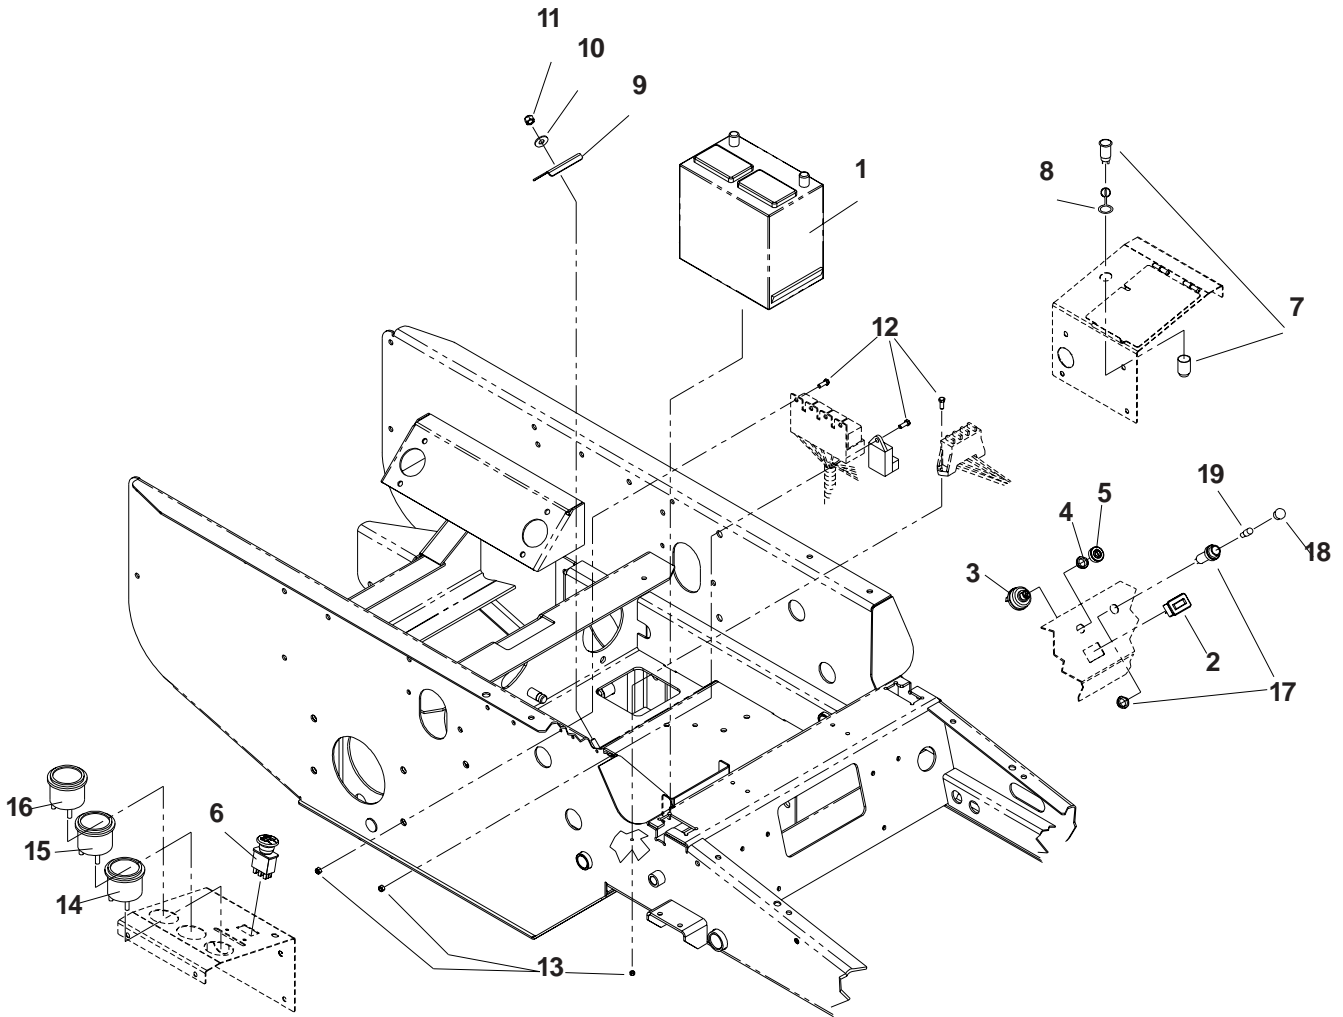

ELECTRICAL GROUP

ELECTRICAL GROUP

ITEM	PART NO.	QTY.	DESCRIPTION
1	539102423	1	Battery
2	539108016	1	Hourmeter, LCD w/flash alert
3	539101770	1	Switch, ignition
4	539103177	1	Nut, ignition switch
5	539103178	1	Cap, ignition switch nut
6	539101768	1	Switch, clutch
7	539107856	1	Power source housing
8	539107857	1	Power source cap
9	539107755	1	Clamp
10	539990692	1	Washer, 5/16
11	539990717	1	Nut, 5/16-18
12	539106312	5	Bolt, , #10-24 x 3/4
13	539976977	5	Nut, #10-24, nyloc
14	539105246	1	Gauge, temperature
15	539106388	1	Gauge, amperes
16	539106387	1	Gaure, oil pressure
17	539107920	1	Lamp socket
18	539108174	1	Lens
19	539108175	1	Lamp
	539108361	1	Relay (Not shown)
	539108348	1	Timer (Not shown)