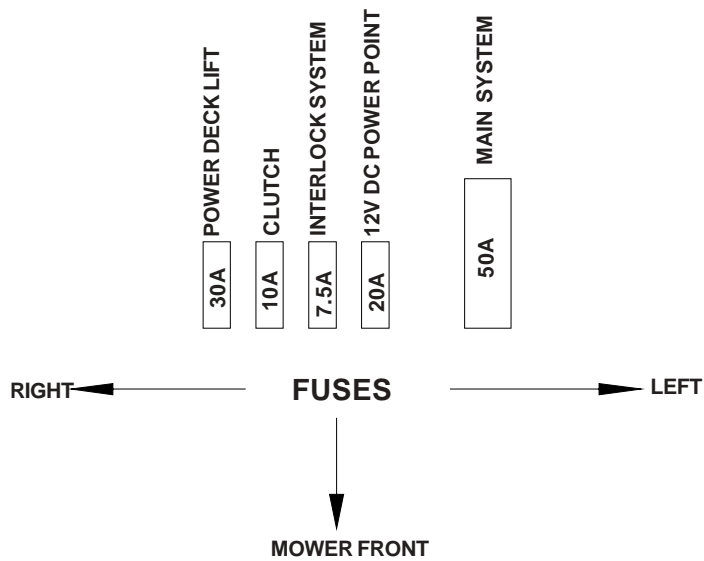

ELECTRICAL GROUP

ELECTRICAL GROUP

ITEM	PART NO.	QTY.	DESCRIPTION
1	539102423	1	Battery
2	539108016	1	Hourmeter, LCD w/flash alert
3	539101770	1	Switch, ignition
4	539103177	1	Nut, ignition switch
5	539103178	1	Cap, ignition switch nut
6	539101768	1	Switch, clutch
7	539107856	1	Power source housing
8	539107857	1	Power source cap
9	539107755	1	Clamp
10	539990692	1	Washer, 5/16
11	539990717	1	Nut, 5/16-18
12	539106312	5	Bolt, , #10-24 x 3/4
13	539976977	5	Nut, #10-24, nyloc
14	539105246	1	Gauge, temperature
15	539106388	1	Gauge, amperes
16	539106387	1	Gaure, oil pressure
17	539107920	1	Lamp socket
18	539108174	1	Lens
19	539108175	1	Lamp
	539108361	1	Relay (Not shown)
	539108348	1	Timer (Not shown)

WIRE HARNESS

ITEM	PART NO.	QTY.	DESCRIPTION
------	----------	------	-------------

1	539106390	1	Harness, engine, diesel
2	539107941	1	Cable, positive
3	539107942	1	Cable, negative
4	539102685	1	Loom clip
5	539106386	1	Sender, temperature

DECK LIFT SWITCH VIEWED FROM TERMINAL SIDE

WIRE HARNESS

GAUGE WIRING VIEWED FROM TERMINAL SIDE

WIRING SCHEMATIC

WIRING SCHEMATIC

EC GUARD GROUP

ITEM	PART NO.	QTY.	DESCRIPTION
------	----------	------	-------------