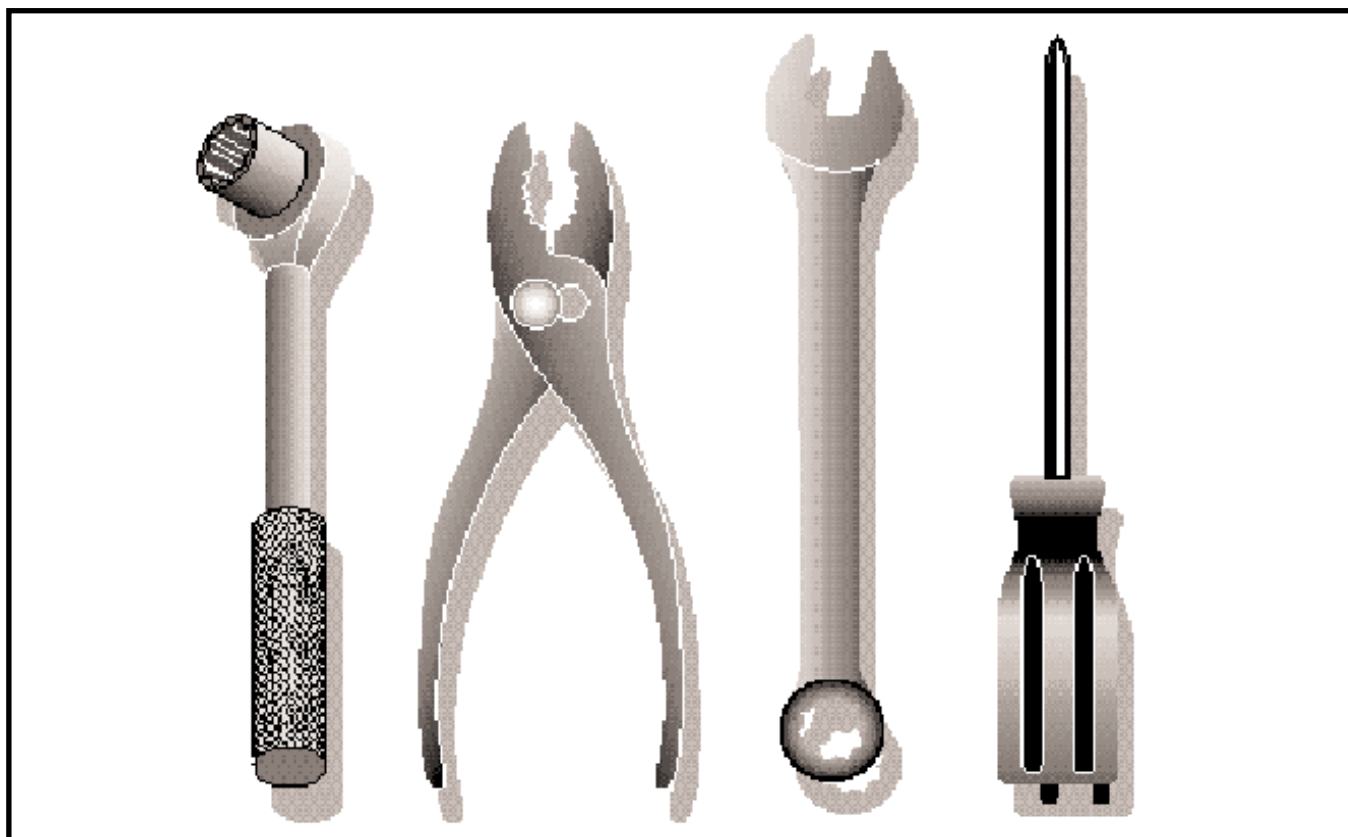

Walk Mower

65RSW21HVB (65C21HVB, 917.374781)

**ROTARY LAWN MOWER - - MODEL NUMBER 917.374781 (65RSW21HVB)
GEAR CASE ASSEMBLY - - PART NUMBER 532183699**

KEY NO.	PART NO.	DESCRIPTION
1	817541011	Screw, Tapping #10-24 x .668
2	532160672	Gear Case, Upper
3	532057072	Seal
4	532183908	Drive Shaft
5	532160818	Bearing, Needle, Thrust
6	532077881	Bearing
7	532160817	Washer, Thrust
8	532850848	Key, Hi-pro
9	532184134	Shaft, Worm
10	532160679	Gear, Helical
11	532160673	Gear Case, Lower
12	532057079	Washer, Hardened
13	812000039	E-Ring
14	532086447	Plug
--	532750369	Grease
--	532184208	Kit, Gearcase Replacement (Includes Grease)