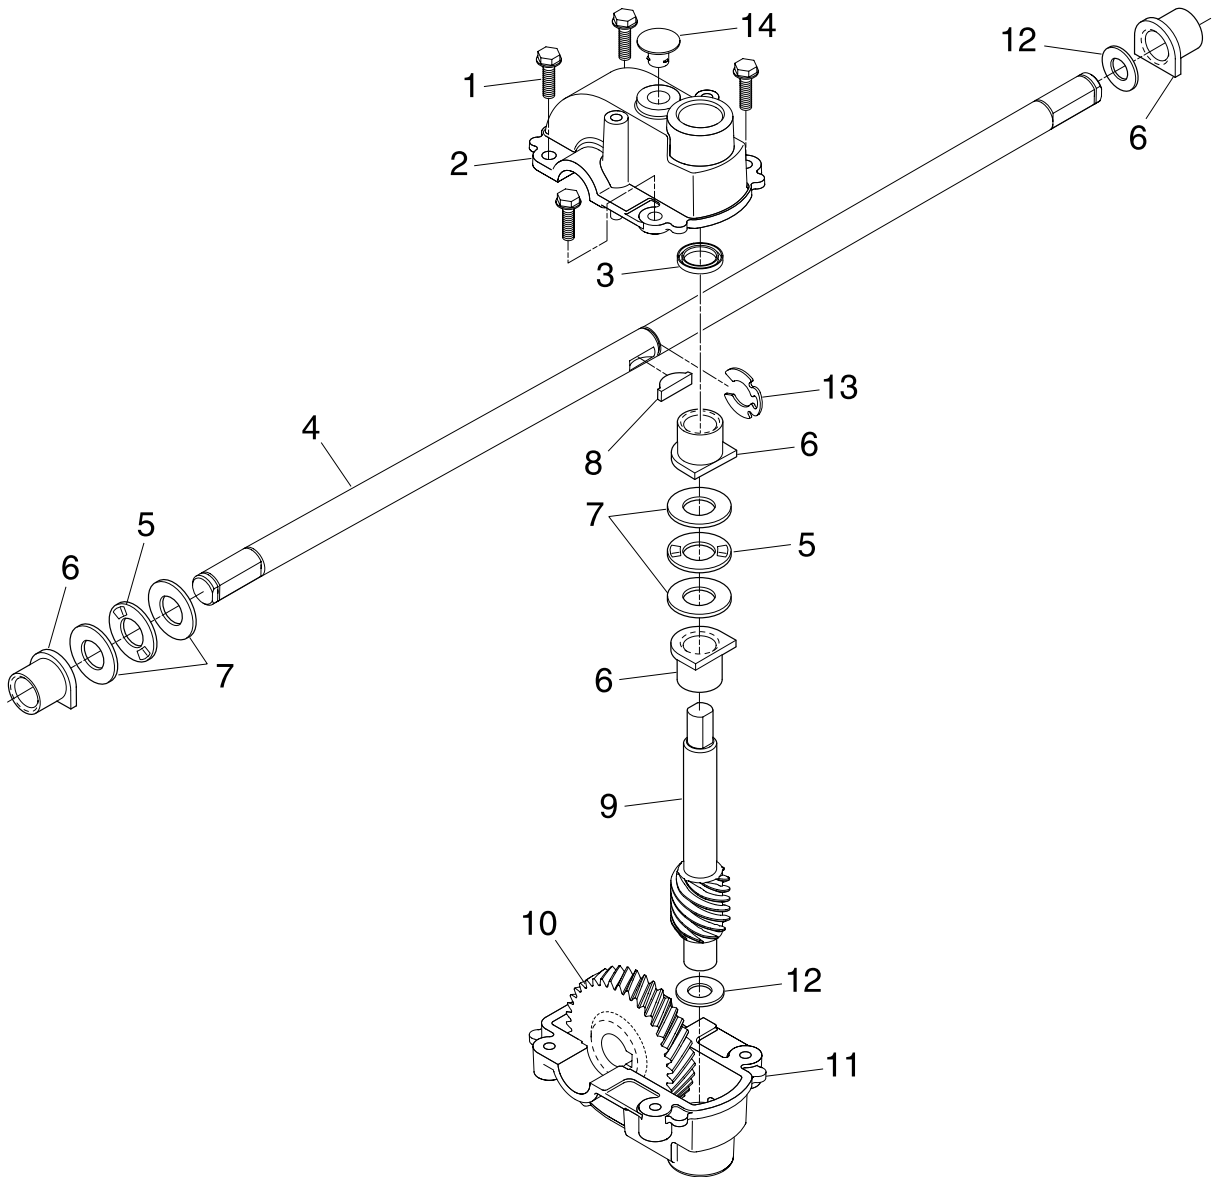

Walk Mower

65RSW21HVB (65C21HVB, 917.374781)

**ROTARY LAWN MOWER - - MODEL NUMBER 917.374781 (65RSW21HVB)
GEAR CASE ASSEMBLY - - PART NUMBER 532183699**

KEY NO.	PART NO.	DESCRIPTION
1	817541011	Screw, Tapping #10-24 x .668
2	532160672	Gear Case, Upper
3	532057072	Seal
4	532183908	Drive Shaft
5	532160818	Bearing, Needle, Thrust
6	532077881	Bearing
7	532160817	Washer, Thrust
8	532850848	Key, Hi-pro
9	532184134	Shaft, Worm
10	532160679	Gear, Helical
11	532160673	Gear Case, Lower
12	532057079	Washer, Hardened
13	812000039	E-Ring
14	532086447	Plug
--	532750369	Grease
--	532184208	Kit, Gearcase Replacement (Includes Grease)