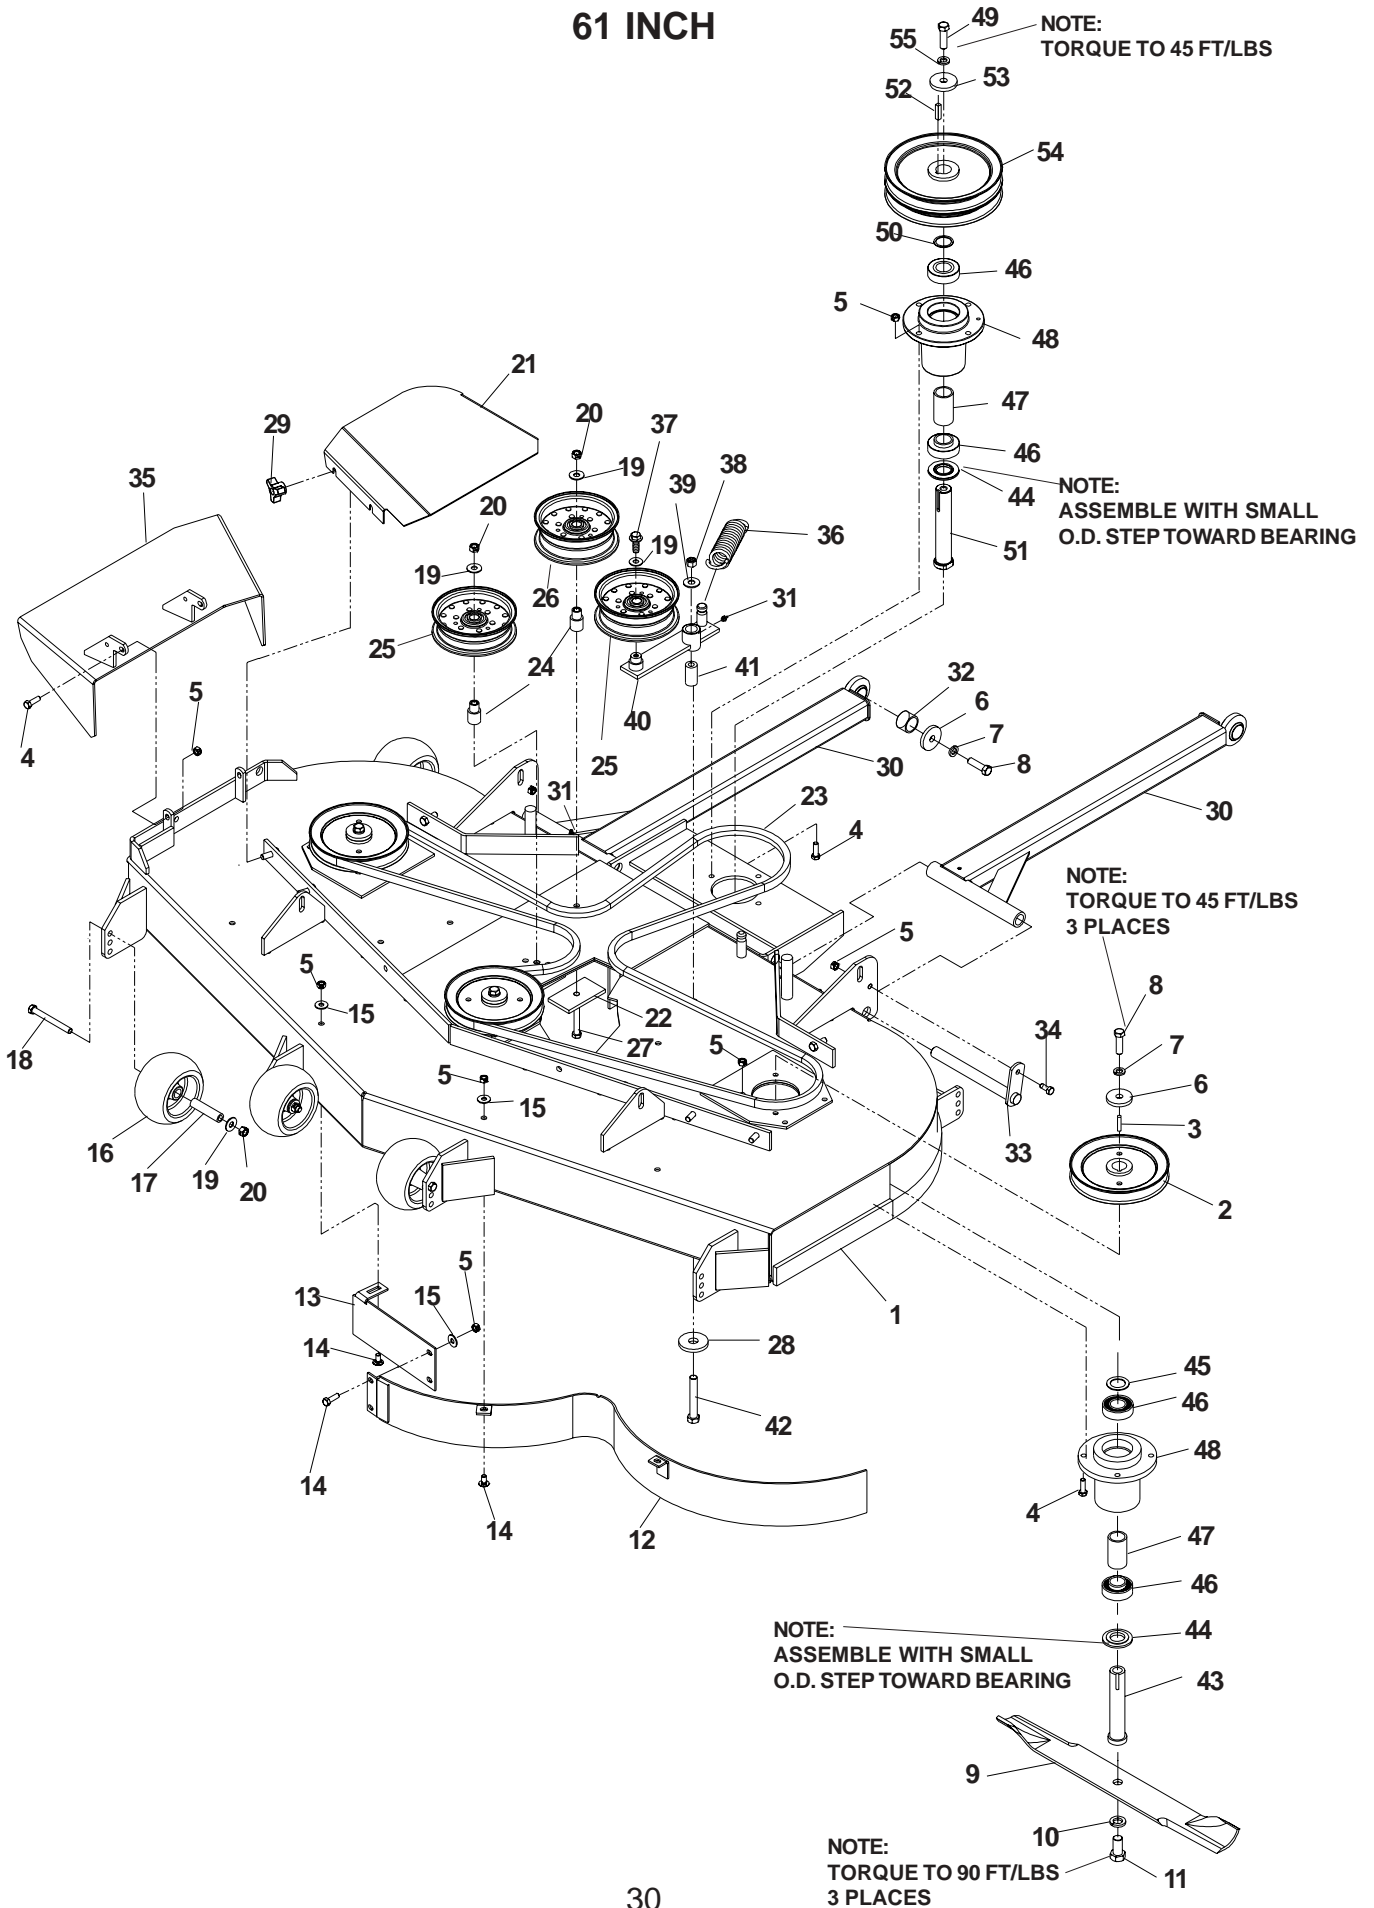

DECK ASSEMBLY

61 INCH

DECK ASSEMBLY

61 INCH

ITEM	PART NO.	QTY.	DESCRIPTION	ITEM	PART NO.	QTY.	DESCRIPTION
1	539106217	1	61" Deck w/decals	30	539107751	2	Strut weldment
2	539104420	3	Pulley	31	539976998	3	Zerk
3	539101995	3	Key, 1/4" sq. x 1 1/8	32	539106401	1	Spacer, strut
4	539990209	18	Bolt, 5/16-18 x 1	33	539105480	2	Pin weldment
5	539990184	25	Nut, 5/16-18, ... centerlock	34	539976934	2	Bolt, 5/16-18 x 3/4
6	539106504	5	Washer, heavy	35	539106512	1	Chute, discharge
7	539990247	5	Lockwasher, 7/16	36	539105192	1	Spring
8	539100141	5	Bolt, 7/16-20 x 1 1/2	37	539990582	1	Bolt, 3/8-16 x 1, ser.
9	539101733	3	Blade, 21"	38	539101331	1	Nut, 1/2-13, nyloc
10	539990333	3	Lockwasher, 5/8	39	539990550	1	Washer, 1/2
11	539103299	3	Bolt, 5/8-18 x 1 1/4	40	539103230	1	Idler arm
12	539105465	1	Main weldment	41	539103427	1	Bushing, pivot
13	539105461	1	Baffle, center	42	539103433	1	Bolt, 1/2-13 x 3 1/4, GD. 5
14	539990799	5	Bolt, 5/16-18 x 5/8, ... carriage	43	539104402	1	Spindle
15	539990692	5	Washer, 5/16	44	539107272	2	Spacer, combo
16	539102643	6	Anit-scalp roller	45	539102244	1	Bushing, mach. 18 ga
17	539102698	6	Bushing	46	539102677	4	Bearing
18	539102754	6	Bolt, 3/8-16 x 3 1/2	47	539102676	2	Spacer
19	539990517	9	Washer, 3/8	48	539104852	2	Housing
20	539990546	8	Nut 3/8-16, ... centerlock	49	539100141	1	Bolt, 7/16-20 x 1 1/2
21	539105102	1	Belt shield, 61", right	50	539102244	1	Bushing, mach., 18ga
	539105103	1	Belt shield, 61", left	51	539103697	1	Spindle
			(Not shown)	52	539101995	1	Key, 1/4" sq. x 1 1/8"
22	539103303	2	Pad	53	539106504	1	Washer, heavy
23	539106340	1	Belt, 61"	54	539106346	1	Sheave
24	539103295	2	Bushing, idler	55	539990247	1	Lockwasher, 7/16
25	539103257	2	Pulley, idler				
26	539103258	1	Pulley, idler, tall				
27	539990637	2	Bolt, 3/8-16 x 2 1/2				
28	539102243	1	Washer, support				
29	539102070	6	Knob, three prong