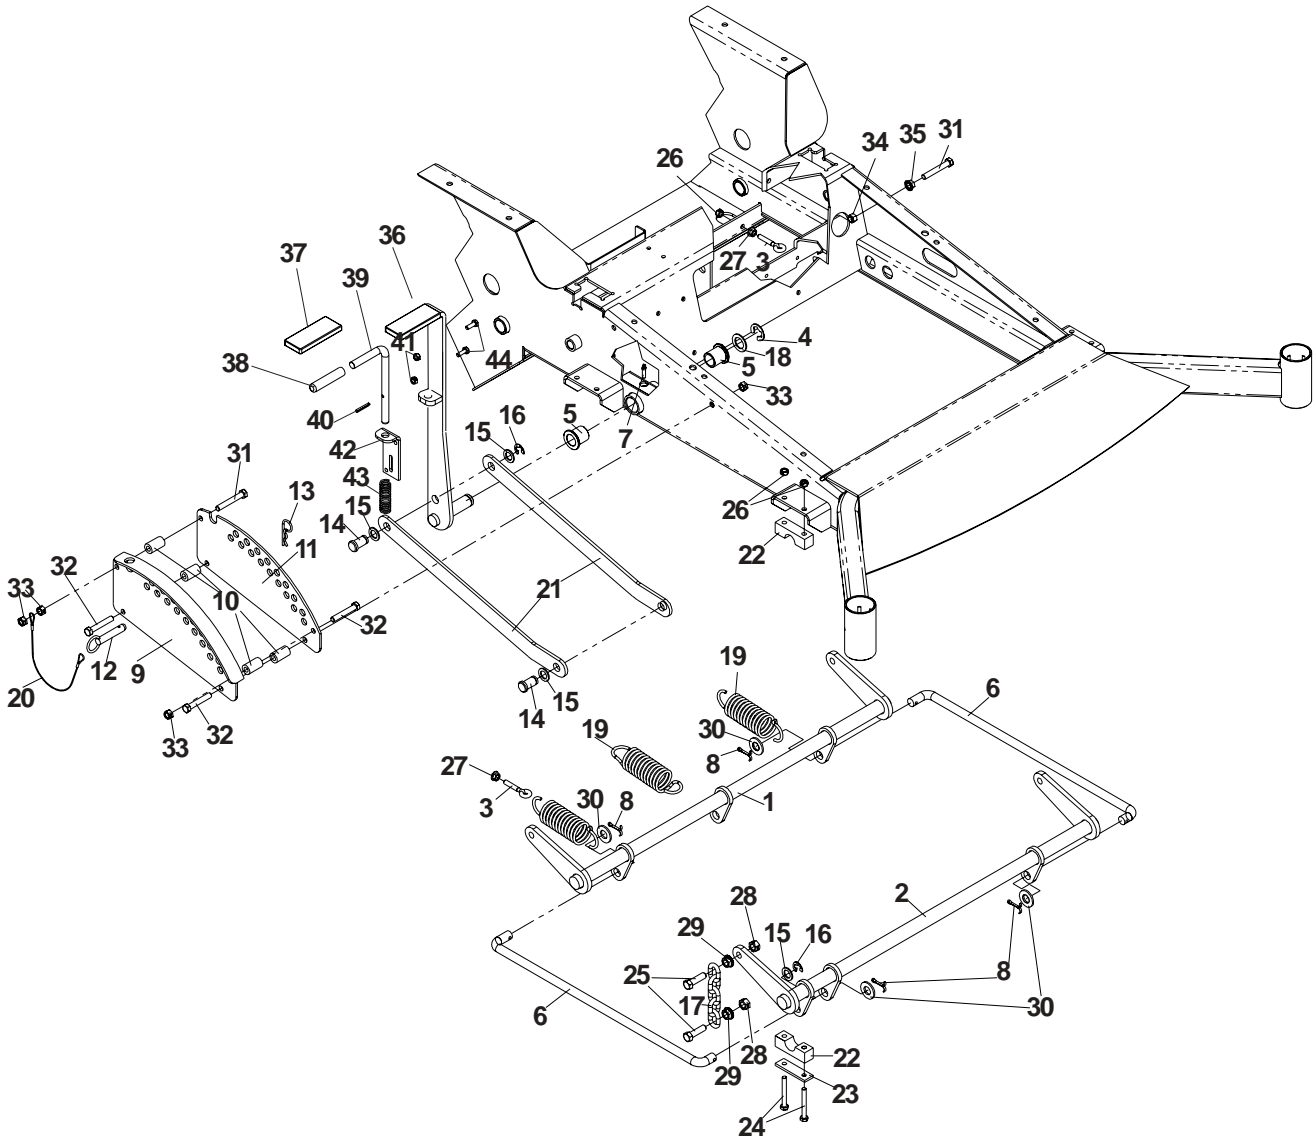

DECK LIFT MANUAL

DECK LIFT

MANUAL

ITEM	PART NO.	QTY.	DESCRIPTION
1	539108354	1	Shaft, lift, rear
2	539108355	1	Shaft, lift, front
3	539101982	3	Eyebolt, right
4	539101802	1	E-ring, 7/8
5	539101232	2	Bushing, flanged-PM
6	539104310	2	Link, connecting
7	539104761	1	Zerk, long
8	539990654	4	Pin, cotter, 5/32 x 1 1/4
9	539104321	1	Adjustment plate
10	539104530	4	Spacer
11	539104323	1	Adjustment plate
12	539102526	1	Lift pin
13	539976989	1	Hairpin, #4
14	539105060	2	Pin, clevis
15	539991043	4	Bushing, machine, 5/8
16	539105069	2	E-ring, 5/8
17	539102641	4	Lift chain
18	539923787	1	Bushing, machine, 7/8
19	539104760	3	Spring, extension
20	539105059	1	Lanyard
21	539105050	2	Lift linkage
22	539104808	8	Pillow block
23	539104807	4	Bar, reinforcement
24	539991046	8	Bolt, 5/16-18 x 2 1/2
25	539101175	8	Bolt, 7/16-14 x 1 1/2
26	539990184	11	Nut, 5/16-18, centerlock
27	539990585	3	Nut, 5/16-18, serrated washer
28	539990839	8	Nut, 7/16-14, centerlock
29	539102582	8	Nut, 7/16-14, whiz
30	539976982	4	Washer, 5/8
31	539990637	2	Bolt, 3/8-16 x 2 1/2
32	539990629	3	Bolt, 3/8-16 x 2 1/4
33	539990546	5	Nut, 3/8-16, centerlock
34	539976979	1	Nut, 3/8-16, nyloc
35	539990613	1	Nut, 3/8-16, serrated washer
36	539108322	1	Lever
37	539102515	1	Grip
38	539101050	1	Grip
39	539104523	1	Pin
40	539106532	1	Pin, 3/16 x 1 1/4, grooved
41	539990761	2	Nut, 1/4-20, centerlock
42	539103534	1	Pin mt, upper
43	539101058	1	Spring
44	539990580	2	Bolt, 1/4-20 x 3/4
	539106345	1	Plug (Not shown)(Top of Right Console)