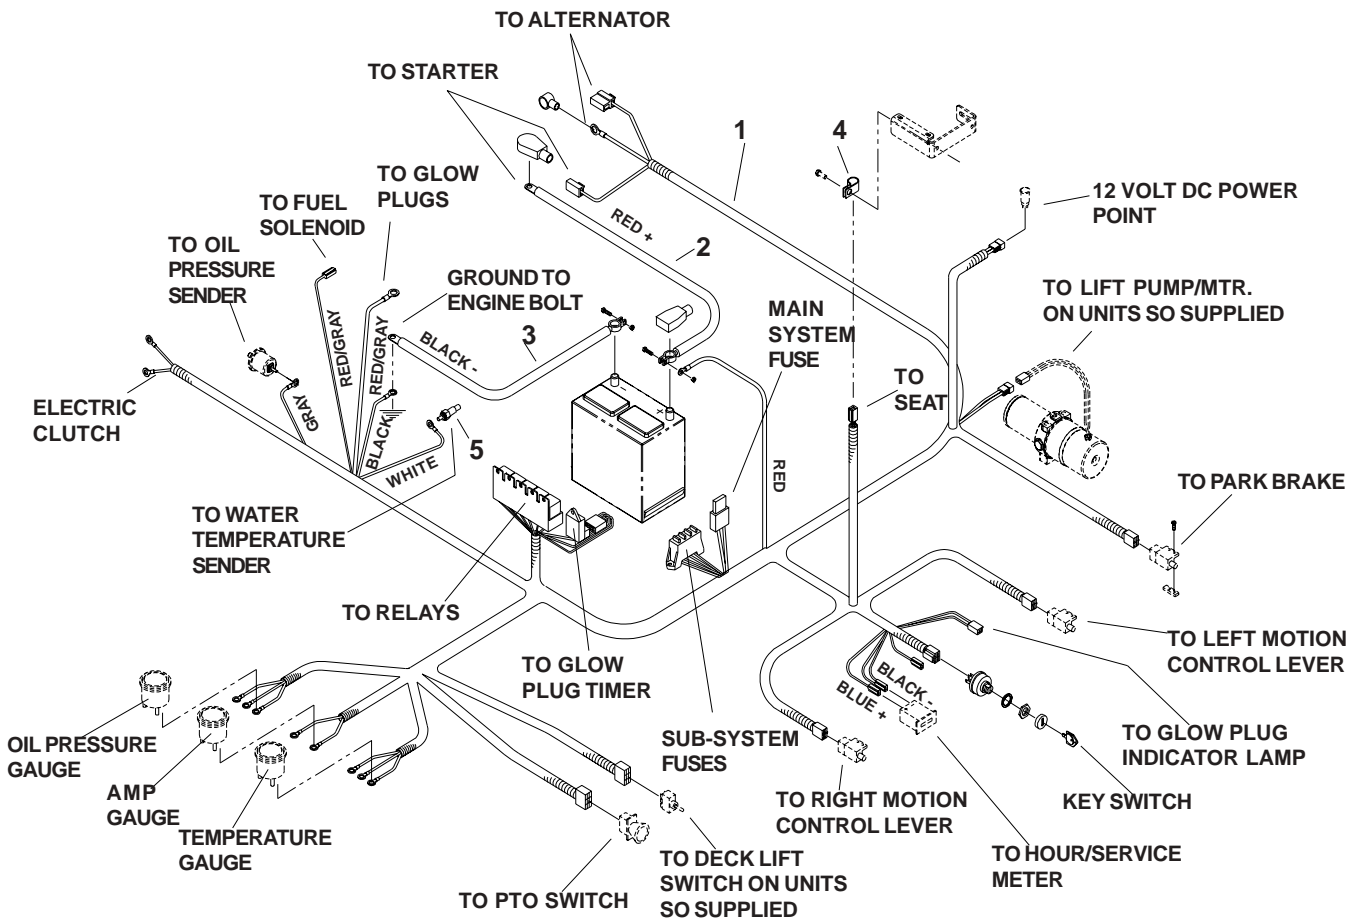

WIRE HARNESS

ITEM PART NO. QTY. DESCRIPTION

1	539106390	1	Harness, engine, diesel
2	539107941	1	Cable, positive
3	539107942	1	Cable, negative
4	539102685	1	Loom clip
5	539106386	1	Sender, temperature