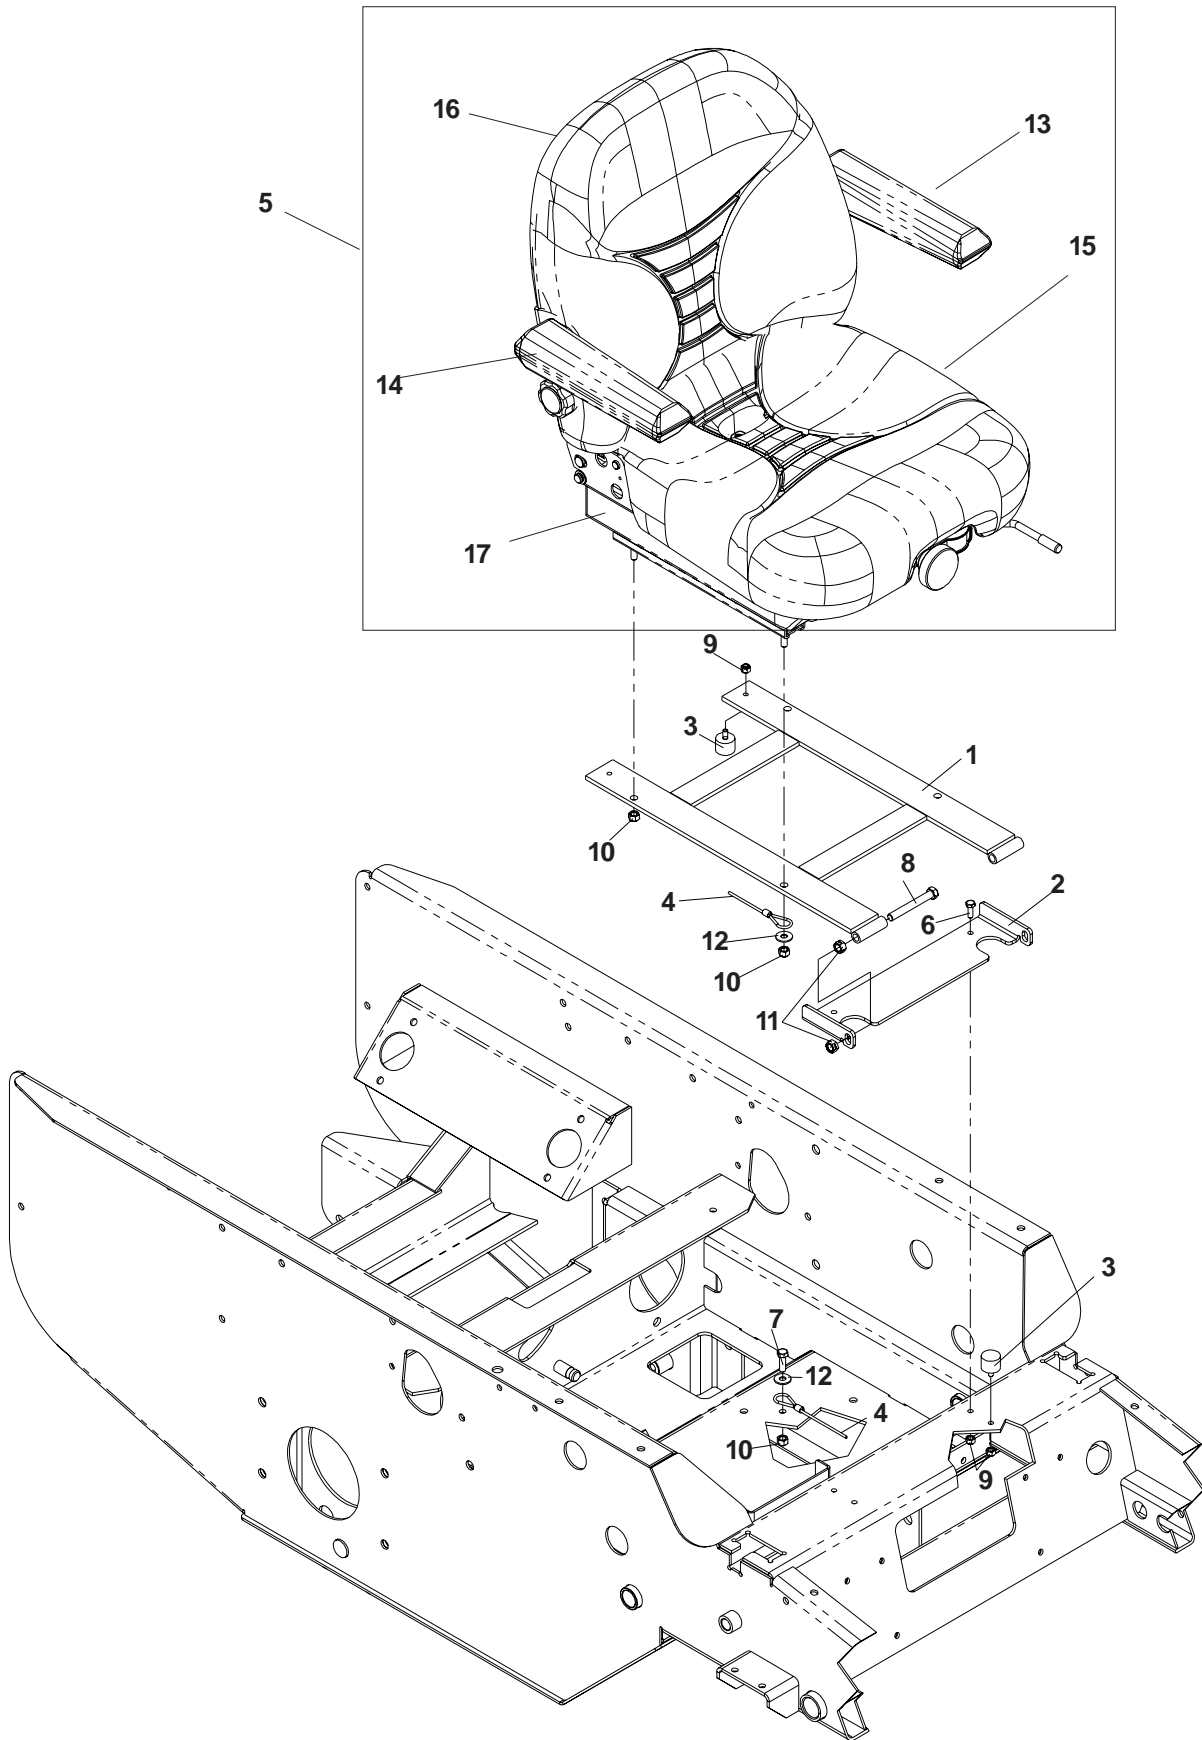

SEAT ASSEMBLY

SEAT ASSEMBLY

ITEM	PART NO.	QTY.	DESCRIPTION
1	539108360	1	Seat mount
2	539105038	1	Bracket w/decal, seat
3	539105039	4	Stud plate mount
4	539103247	2	Seat lanyard
5	539107859	1	Seat suspension
6	539990580	2	Bolt, 1/4-20 x 3/4
7	539990209	2	Bolt, 5/16-18 x 1
8	539101341	2	Bolt, 3/8-16 x 3
9	539976978	6	Nut, 1/4-20, nyloc
10	539990717	6	Nut, 5/16-18, nyloc
11	539990546	4	Nut, 3/8-16, centerlock
12	539990692	4	Washer, 5/16
13	539108716	1	Armrest kit, left
14	539108717	1	Armrest kit, right
15	539108718	1	Seat cushion kit
16	539108719	1	Back cushion kit
17	539108720	1	Slide kit, seat adjustment
	539108745	1	Switch-snap mount kit (Not shown)