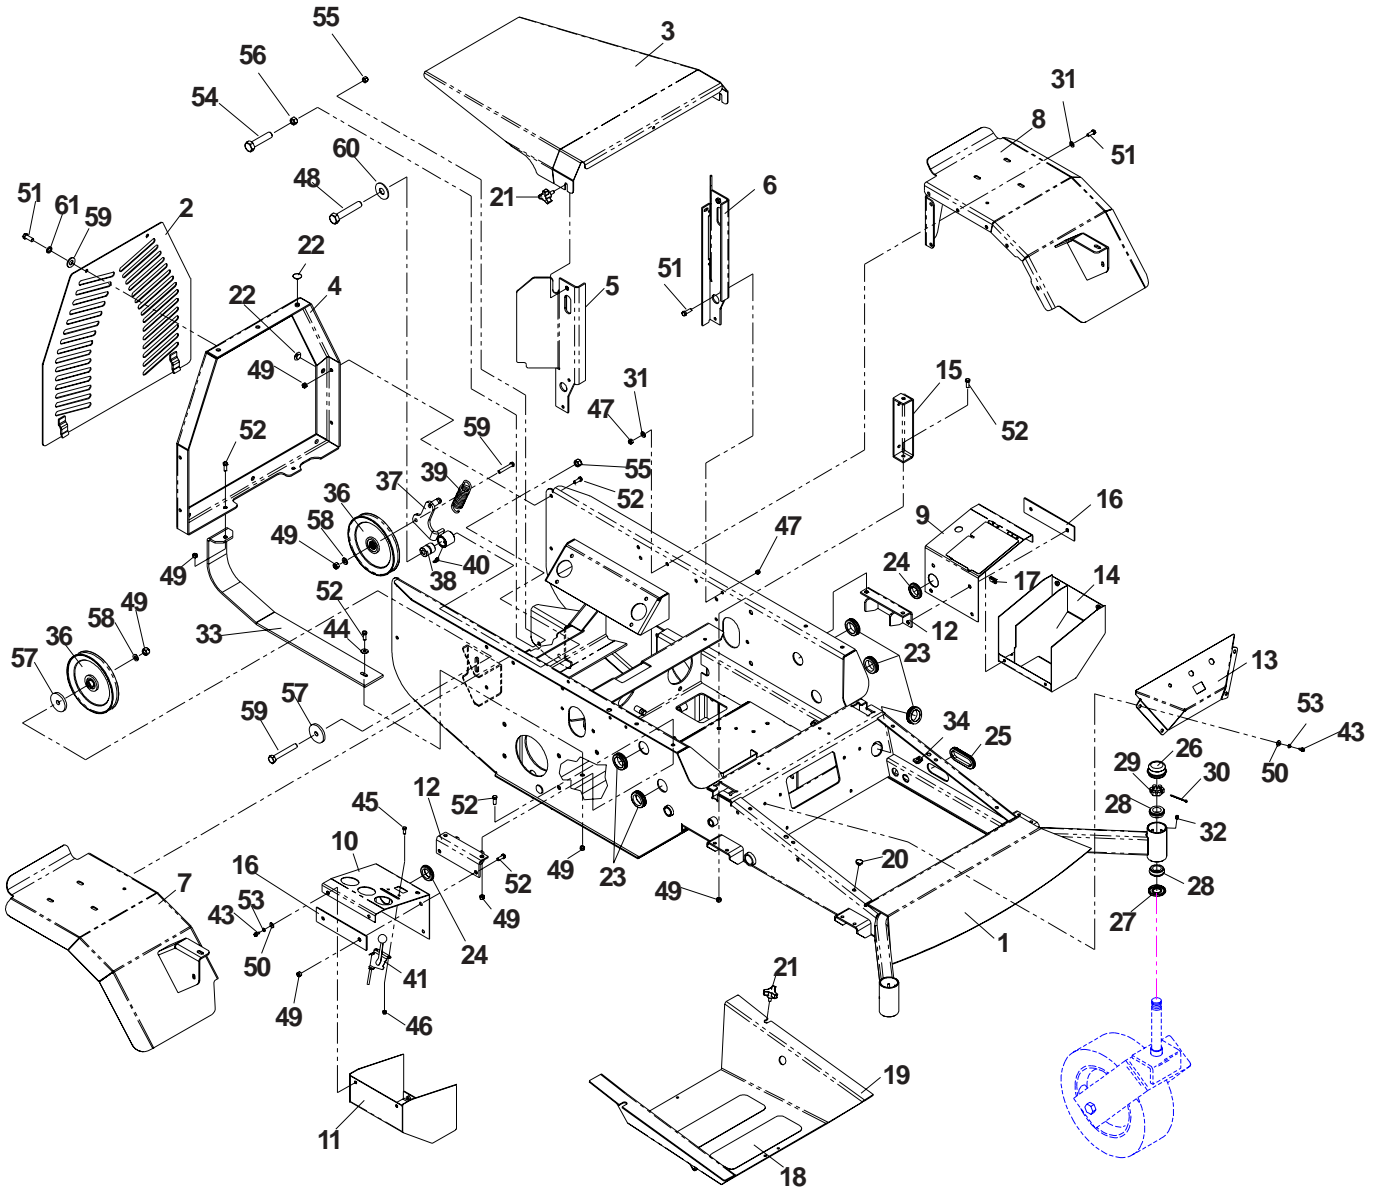

Parts Manual

Models:

968999214 / BZ6134D

968999216 / BZ7234D

968999218 / BZ6127D

TABLE OF CONTENTS

	PAGE
MAIN FRAME ASSEMBLY	4
ENGINE ASSEMBLY, 27 H.P.	6
ENGINE ASSEMBLY, 34 H.P.	8
RADIATOR, 27 H.P.	10
RADIATOR, 34 H.P.	11
MOTION CONTROL	12
HYDRAULIC ASSEMBLY	14
HYDRAULIC HOSES & FITTINGS	16
FUEL GROUP	18
BRAKE GROUP LINKAGE	20
SEAT ASSEMBLY	22
FOOT PEDAL	24
CASTER ASSEMBLY	25
DECK LIFT (MANUAL)	26
DECK LIFT (POWER)	28
DECK ASSEMBLY, 61"	30
DECK ASSEMBLY, 72"	32
DECALS	34
ELECTRICAL GROUP	36
WIRE HARNESS	38
WIRING SCHEMATIC	40

MAIN FRAME ASSEMBLY

MAIN FRAME ASSEMBLY

ITEM PART NO. QTY. DESCRIPTION

1	539106205	1	Frame w/decals
2	539108362	1	Panel, back, w/decals
3	539107853	1	Hood
4	539107847	1	Frame, rear
5	539106405	1	Support, right
6	539106406	1	Support, left
7	539107205	1	Fender, right
8	539107206	1	Fender, left
9	539107781	1	Panel, top left
10	..	539107778	1	Console, top
11	..	539107776	1	Console, bottom
12	..	539107788	2	Bracket, angle
13	..	539107669	1	Console
14	..	539107791	1	Console, bottom
15	..	539108055	2	Support
16	..	539107867	2	Stiffener
17	..	539107232	2	Latch, magnetic
18	..	539977778	3	Pad, abrasive
19	..	539104721	1	Pan, floor
20	..	539102587	6	Stop, rubber
21	..	539104411	4	Knob w/stud
22	..	539107858	11	Grommet, bumper
23	..	539103684	7	Grommet
24	..	539107656	2	Grommet
25	..	539107210	1	Grommet
26	..	539102535	2	Cap, grease
27	..	539102851	2	Seal
28	..	539102543	4	Bearing
29	..	539102852	2	Nut, 1-14, slotted jam
30	..	539102889	2	Pin, cotter, 1/8 x 2
31	..	539990188	28	Washer, 5/16, SAE
32	..	539101474	2	Zerk
33	..	539106300	2	Plate, skid
34	..	539104763	2	`U' clip