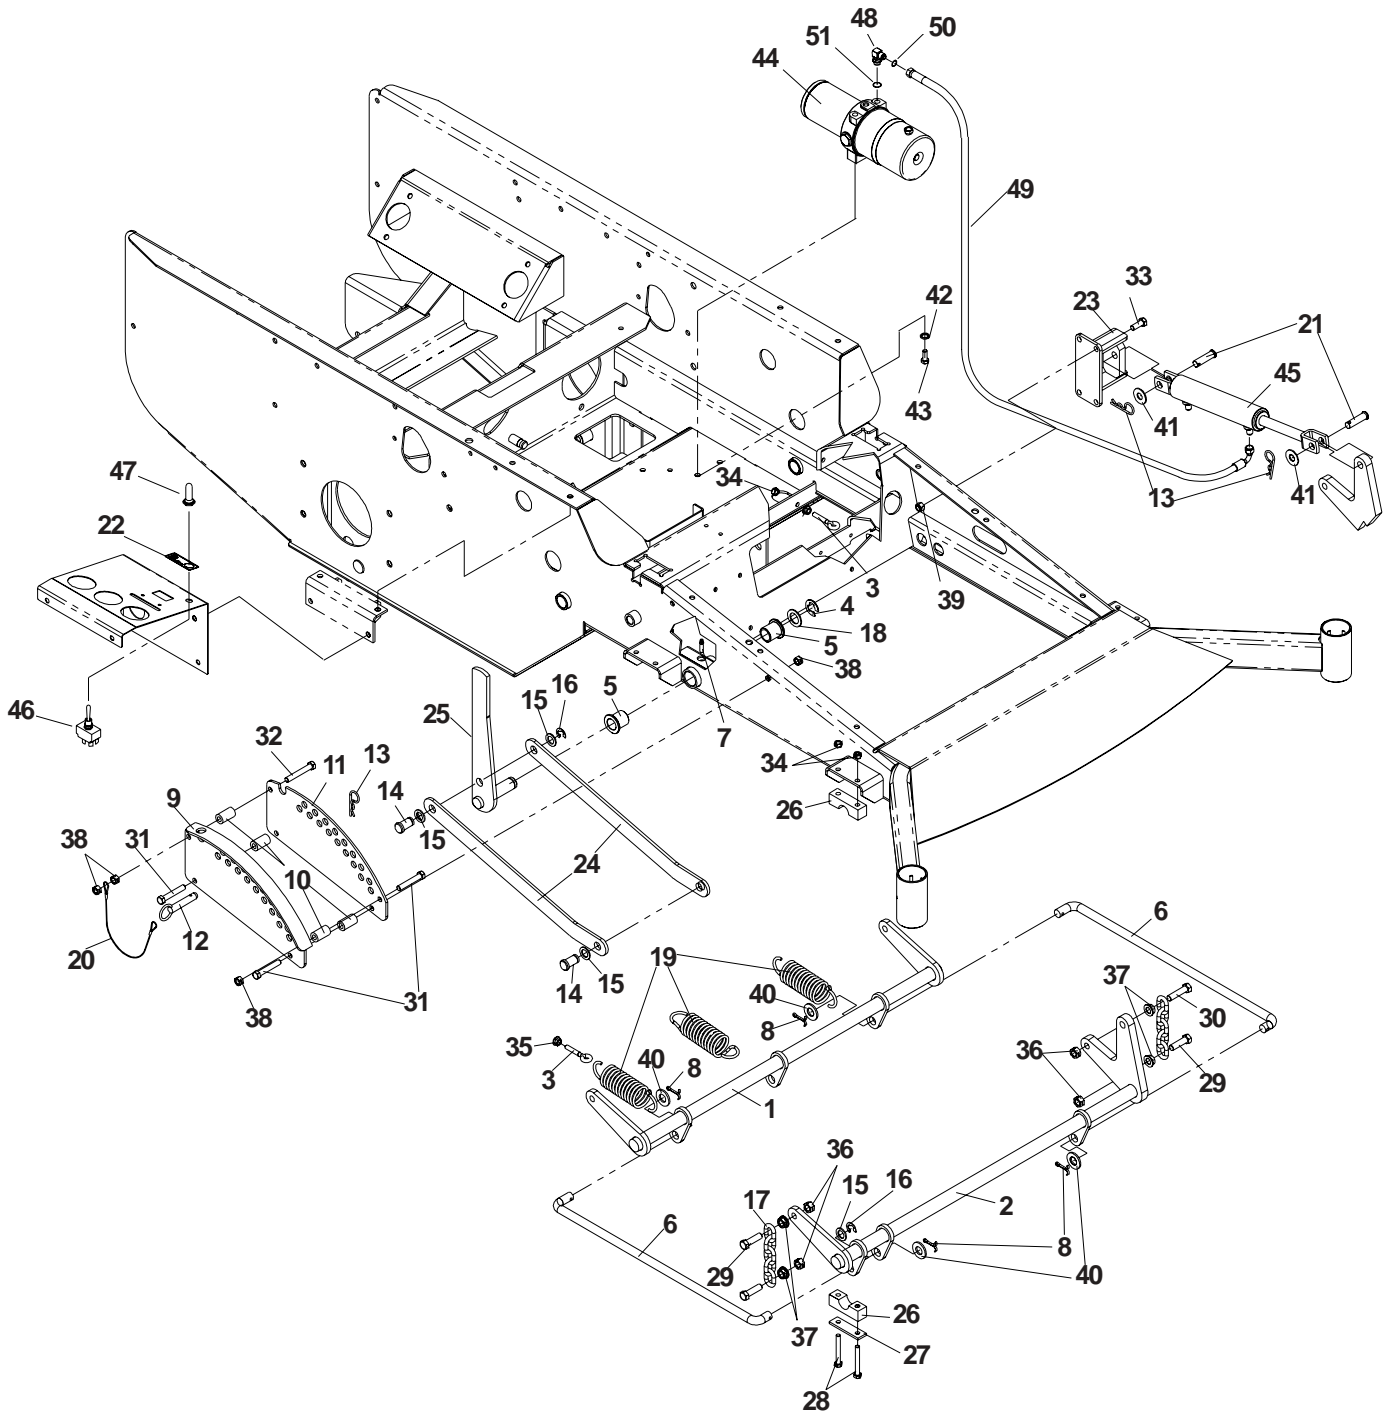

DECK LIFT POWER

DECK LIFT

POWER

ITEM	PART NO.	QTY.	DESCRIPTION
1	539108354	1	Shaft, lift, rear
2	539107134	1	Shaft, lift, front
3	539101982	3	Eyebolt, right
4	539101802	1	E-ring, 7/8
5	539101232	2	Bushing, flanged-PM
6	539104310	2	Link, connecting
7	539104761	1	Zerk, long
8	539990654	4	Pin, cotter, 5/32 x 1 1/4
9	539104321	1	Adjustment plate
10	539104530	4	Spacer
11	539104323	1	Adjustment plate
12	539102526	1	Lift pin
13	539976989	1	Hairpin, #4
14	539105060	2	Pin, clevis
15	539991043	4	Bushing, machine, 5/8
16	539105069	2	E-ring, 5/8
17	539102641	4	Lift chain
18	539923787	1	Bushing, machine, 7/8
19	539104760	3	Spring, extension
20	539105059	1	Lanyard
21	539107227	2	Pin, clevis, 1/2 x 1 3/4
22	539108232	1	Decal, lift switch
23	539107130	1	Cylinder mounting
24	539105050	2	Lift linkage
25	539107137	1	Lift lever
26	539104808	8	Pillow block
27	539104807	4	Bar, reinforcement
28	539991046	8	Bolt, 5/16-18 x 2 1/2
29	539101175	7	Bolt, 7/16-14 x 1 1/2
30	539108073	1	Bolt, 7/16-14 x 1 3/4, GR 5
31	539990629	3	Bolt, 3/8-16 x 2 1/4
32	539990637	1	Bolt, 3/8-16 x 2 1/2
33	539990563	4	Bolt, 3/8-16 x 1
34	539990184	11	Nut, 5/16-18, centerlock
35	539990585	3	Nut, 5/16-18, serrated washer
36	539990839	8	Nut, 7/16-14, centerlock
37	539102582	8	Nut, 7/16-14, whiz
38	539990546	5	Nut, 3/8-16, centerlock
39	539976979	4	Nut, 3/8-16, nyloc
40	539976982	4	Washer, 5/8
41	539990550	2	Washer, 1/2
42	539990118	2	Lockwasher, 3/8
43	539990134	2	Bolt, 3/8-16 x 3/4
44	539107226	1	Power unit/hydraulic lift
45	539107769	1	Cylinder
46	539107868	1	Switch
47	539107869	1	Switch boot
48	539107870	2	Fitting
49	539107871	2	Hose assembly
50	539108984	2	`O' ring
51	539108985	2	`O' ring