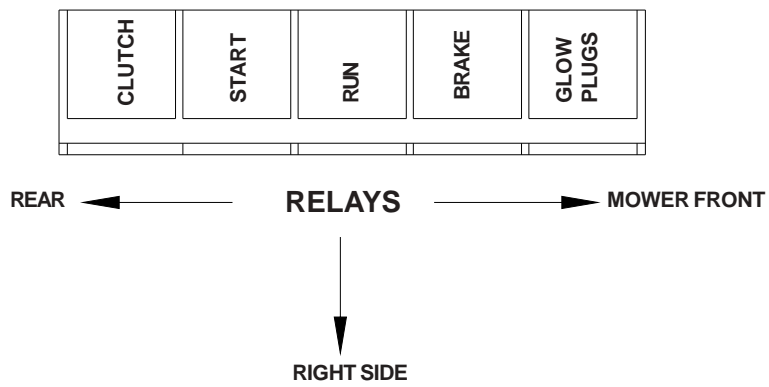

WIRE HARNESS

ITEM PART NO. QTY. DESCRIPTION

1	539106390	1	Harness, engine, diesel
2	539107941	1	Cable, positive
3	539107942	1	Cable, negative
4	539102685	1	Loom clip
5	539106386	1	Sender, temperature

DECK LIFT SWITCH VIEWED FROM TERMINAL SIDE

DECK LIFT SWITCH

DOUBLE GREEN
TO FRONT

MOWER FRONT

WIRE HARNESS

GAUGE WIRING VIEWED FROM TERMINAL SIDE

WIRING SCHEMATIC

WIRING SCHEMATIC

 **Husqvarna**