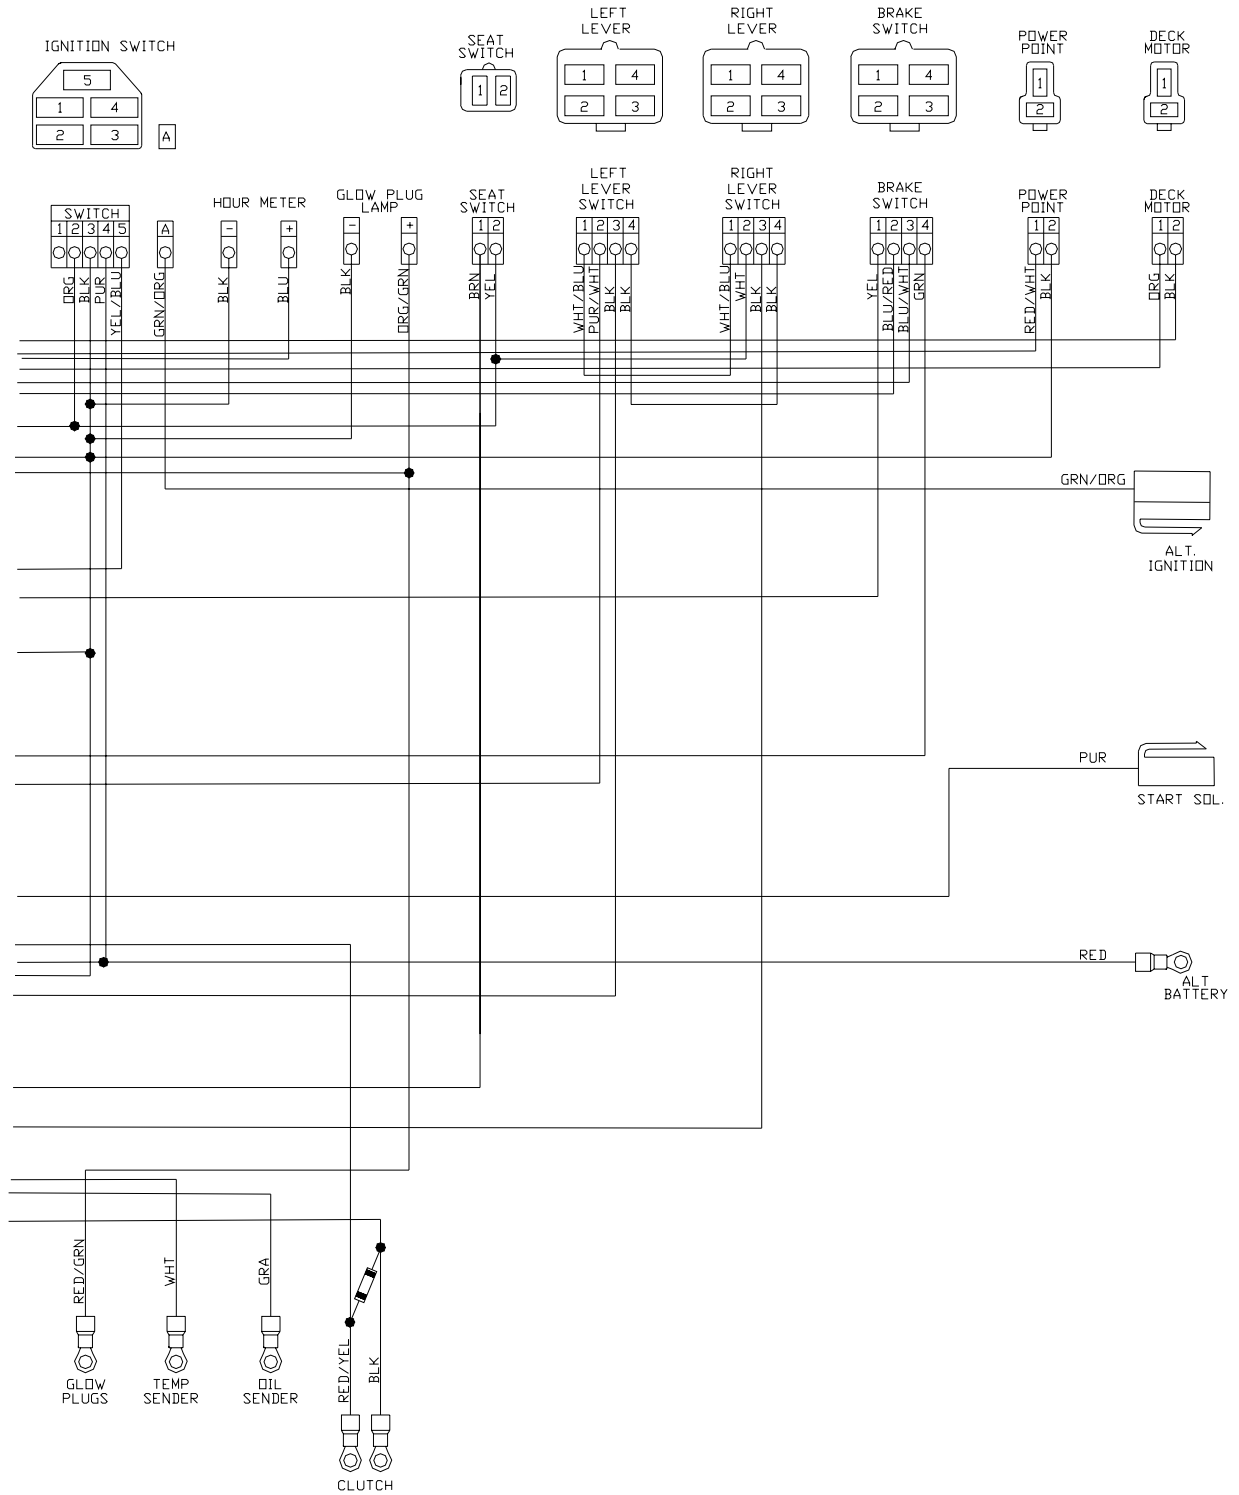

DECALS

DECALS

ITEM	PART NO.	QTY.	DESCRIPTION
1	539913010	1	Decal, CPSC
2	539105746	1	Decal, Euro servering
3	539108335	1	Decal, Belt routing
4	539104790	2	Decal, Husqvarna
5	539105744	1	Decal, Euro danger, belt drives
6	539105232	1	Decal, Anti-scalp
7	539105803	1	Decal, crown
8	539105745	1	Decal, Euro battery warning
9	539101881	1	Decal, Prop 65
10	539103333	2	Decal, Motion control
11	539105785	1	Decal, Euro warning
12	539105743	2	Decal, Euro no step
13	539108121	1	Decal, Front Console
14	539105301	1	Decal, Mobil
15	539105334	1	Decal, Fuel valve
16	539104899	1	Decal, Height indication
17	539104898	1	Decal, Height indication
18	539106248	1	Decal, BZ6134D
19	539106250	1	Decal, BZ7234D
20	539106252	1	Decal, BZ6127D
21	539108124	1	Decal, Service
22	539108122	1	Decal, Right Console
23	539108123	1	Decal, 12V DC
24	539108262	1	Decal, 34 Turbo, left
	539108264	1	Decal, 27 Diesel, left
25	539108263	1	Decal, 34 Turbo, right
	539108265	1	Decal, 27 Diesel, right
26	539108497	1	Decal, HOT
	539100128	1	Decal, engine exhaust (Not shown)

WIRE HARNESS

ITEM PART NO. QTY. DESCRIPTION

1	539106390	1	Harness, engine, diesel
2	539107941	1	Cable, positive
3	539107942	1	Cable, negative
4	539102685	1	Loom clip
5	539106386	1	Sender, temperature

DECK LIFT SWITCH VIEWED FROM TERMINAL SIDE

DECK LIFT SWITCH

DOUBLE GREEN
TO FRONT

MOWER FRONT

WIRE HARNESS

GAUGE WIRING VIEWED FROM TERMINAL SIDE

WIRING SCHEMATIC

WIRING SCHEMATIC

 **Husqvarna**