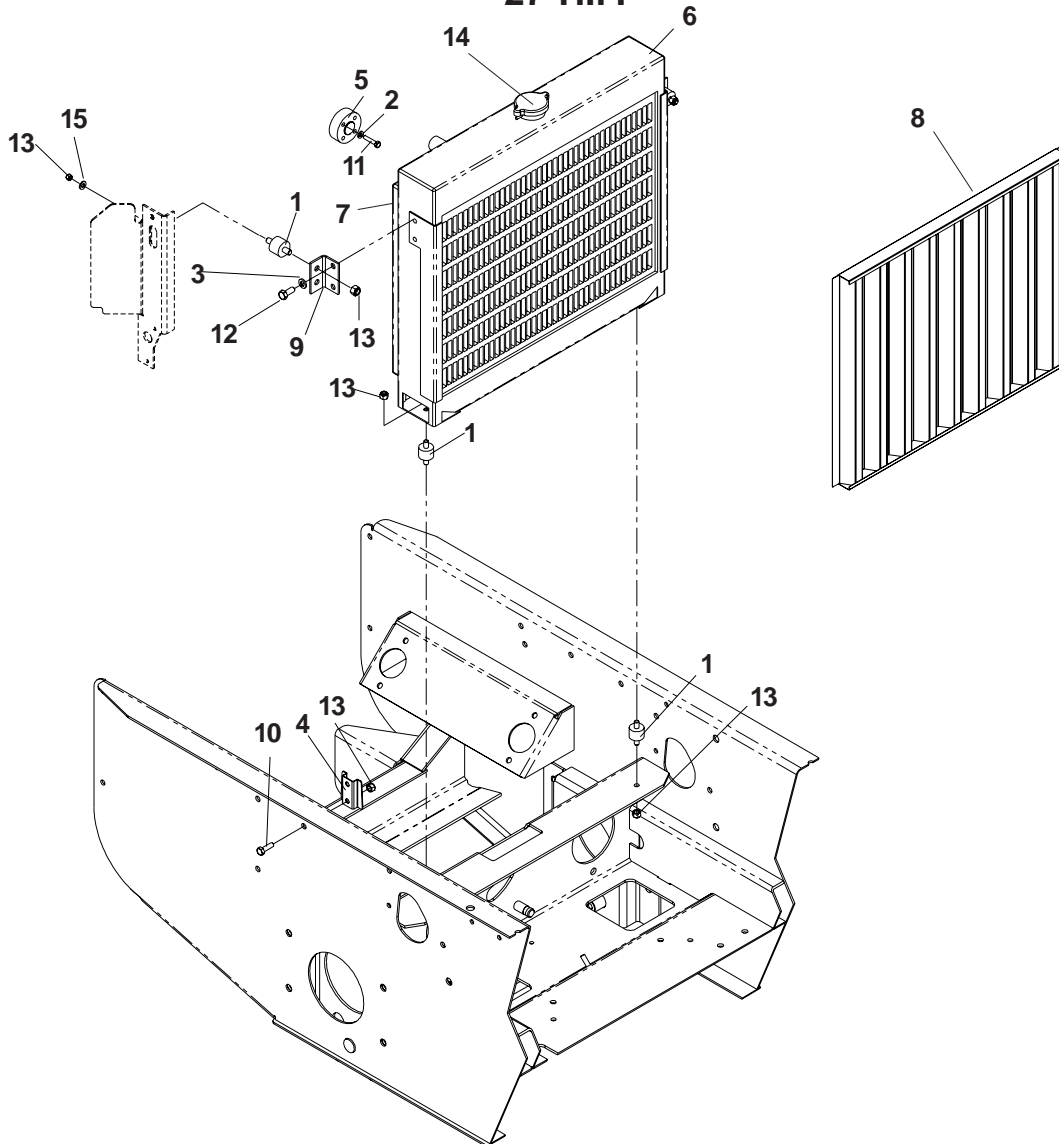

RADIATOR

27 H.P.

ITEM	PART NO.	QTY.	DESCRIPTION
1	539106310	4	Isolator
2	539990052	4	Lockwasher, 1/4
3	539990187	2	Lockwasher, 5/16
4	539107855	1	Bracket, mounting
5	539106308	1	Spacer, fan
6	539106316	1	Radiator
7	539106311	1	Shroud
8	539106318	1	Debris guard
9	539106297	2	Bracket, isolator
10	539990209	1	Bolt, 5/16-18 x 1
11	539106307	4	Bolt, M6-1 x 30
12	539976934	2	Bolt, 5/16-18 x 3/4
13	539990717	9	Nut, 5/16-18
14	539106320	1	Cap, radiator
15	539990188	2	Washer, 5/16, SAE
	539106321	4	Clamp, hose (not shown)
	539106326	1	Hose, lower (not shown)
	539106325	1	Hose, upper (not shown)
	539106402	1	Overflow reservoir (not shown)
	539106322	2	Drain, radiator (not shown)