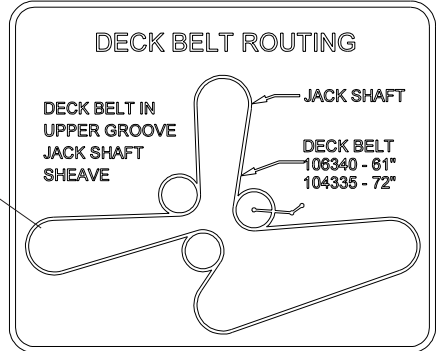

DECK ASSEMBLY

72 INCH

NOTE:
TORQUE TO 45 FT/LBS

DECK ASSEMBLY

72 INCH

ITEM	PART NO.	QTY.	DESCRIPTION	ITEM	PART NO.	QTY.	DESCRIPTION
1	539106218	1	72" Deck w/decals	31	539105564	1	Shield, belt, right
2	539102643	8	Anti-scalp roller		539105566	1	Shield, belt, left
3	539102698	8	Bushing				(Not shown)
4	539102754	6	Bolt, 3/8-16 x 3 1/2	32	539990247	1	Lockwasher, 7/16
5	539105422	1	Bolt, 3/8-16 x 6, Gd. 8	33	539105192	1	Spring
6	539990517	11	Washer, 3/8	34	539104411	8	Knob w/stud
7	539990546	9	Nut, 3/8-16, ... centerlock	35	539105615	1	Baffle, center
8	539990627	18	Bolt, 5/16-18 x 1 1/4	36	539105633	3	Bolt, 5/8-18 x 2, Gd. 8
9	539990184	25	Nut, 5/16-18, ... centerlock	37	539105614	1	Baffle, center curved
10	539105476	3	Blade, 25"	38	539990799	5	Bolt, 5/16-18 x 5/8, ... carriage
11	539105634	3	Washer, 5/8, spring	39	539990692	5	Washer, 5/16
12	539105485	3	Pulley	40	539977778	2	Pad, abrasive
13	539101995	3	Key, 1/4" sq. x 1 1/8"	41	539990582	1	Bolt, 3/8-16 x 1, ser.
14	539106504	5	Washer, heavy	42	539101331	1	Nut, 1/2-13, nyloc
15	539990247	5	Lockwasher, 7/16	43	539990550	1	Washer, 1/2
16	539100141	5	Bolt, 7/16-20 x 1 1/2	44	539103230	1	Idler arm
17	539101341	2	Bolt, 3/8-16 x 3	45	539103427	1	Bushing, pivot
18	539103303	2	Pad	46	539103433	1	Bolt, 1/2-13 x 3 1/4, ... Gd. 5
19	539103295	2	Bushing, idler	47	539105501	1	Spindle
20	539103257	1	Pulley, idler	48	539107272	2	Spacer, combo
21	539103258	2	Pulley, idler (tall)	49	539102244	1	Bushing, mach. 18 ga
22	539107750	1	Strut, right	50	539102677	4	Bearing
	539107751	1	Strut, left (Not shown)	51	539102676	2	Spacer
23	539100141	1	Bolt, 7/16-20 x 1 1/2	52	539104852	2	Housing
24	539976998	3	Zerk	53	539104335	1	72" Deck belt
25	539106346	1	Sheave	54	539102244	1	Bushing, mach., 18 ga
26	539105480	1	Pin	55	539103697	1	Spindle
	539102619	1	Pin, pivot (Not shown)	56	539101995	1	Key, 1/4" sq. x 1 1/8"
27	539976934	2	Bolt, 5/16-18 x 3/4	57	539106504	1	Washer, heavy
28	539106401	1	Spacer, strut				
29	539104763	8	"U" clip				
30	539108270	1	Chute, discharge