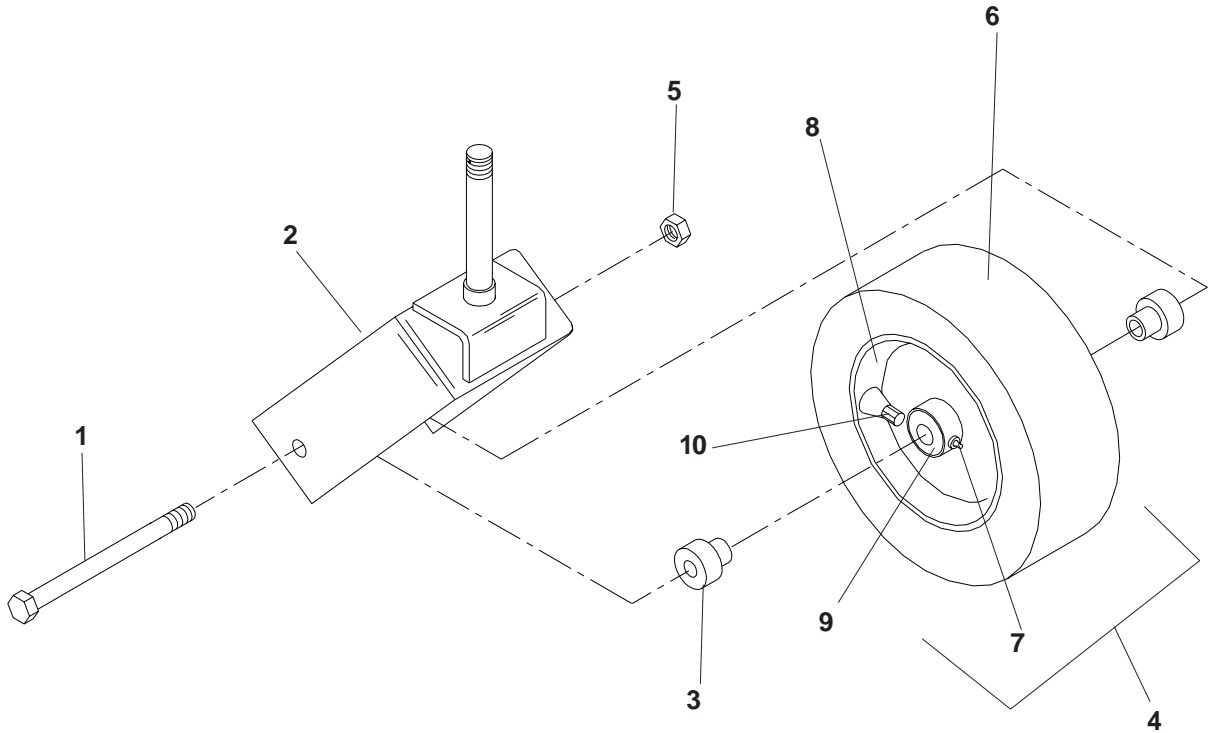

CASTER ASSEMBLY

ITEM	PART NO.	QTY.	DESCRIPTION
1	539105517	1	Bolt, 1/2-13 x 9 1/2, GD. 5
2	539105982	1	Yoke, caster
3	539105518	2	Spacer, axle
4	539105521	1	Tire & wheel assembly
5	539101331	1	Nut, 1/2-13, nyloc
6	539105522	1	Tire
7	539103300	1	Zerk
8	539105523	1	Rim
9	539105524	2	Seals
10	539912234	1	Air valve
	539105525	2	Bearing, tapered (Not shown)