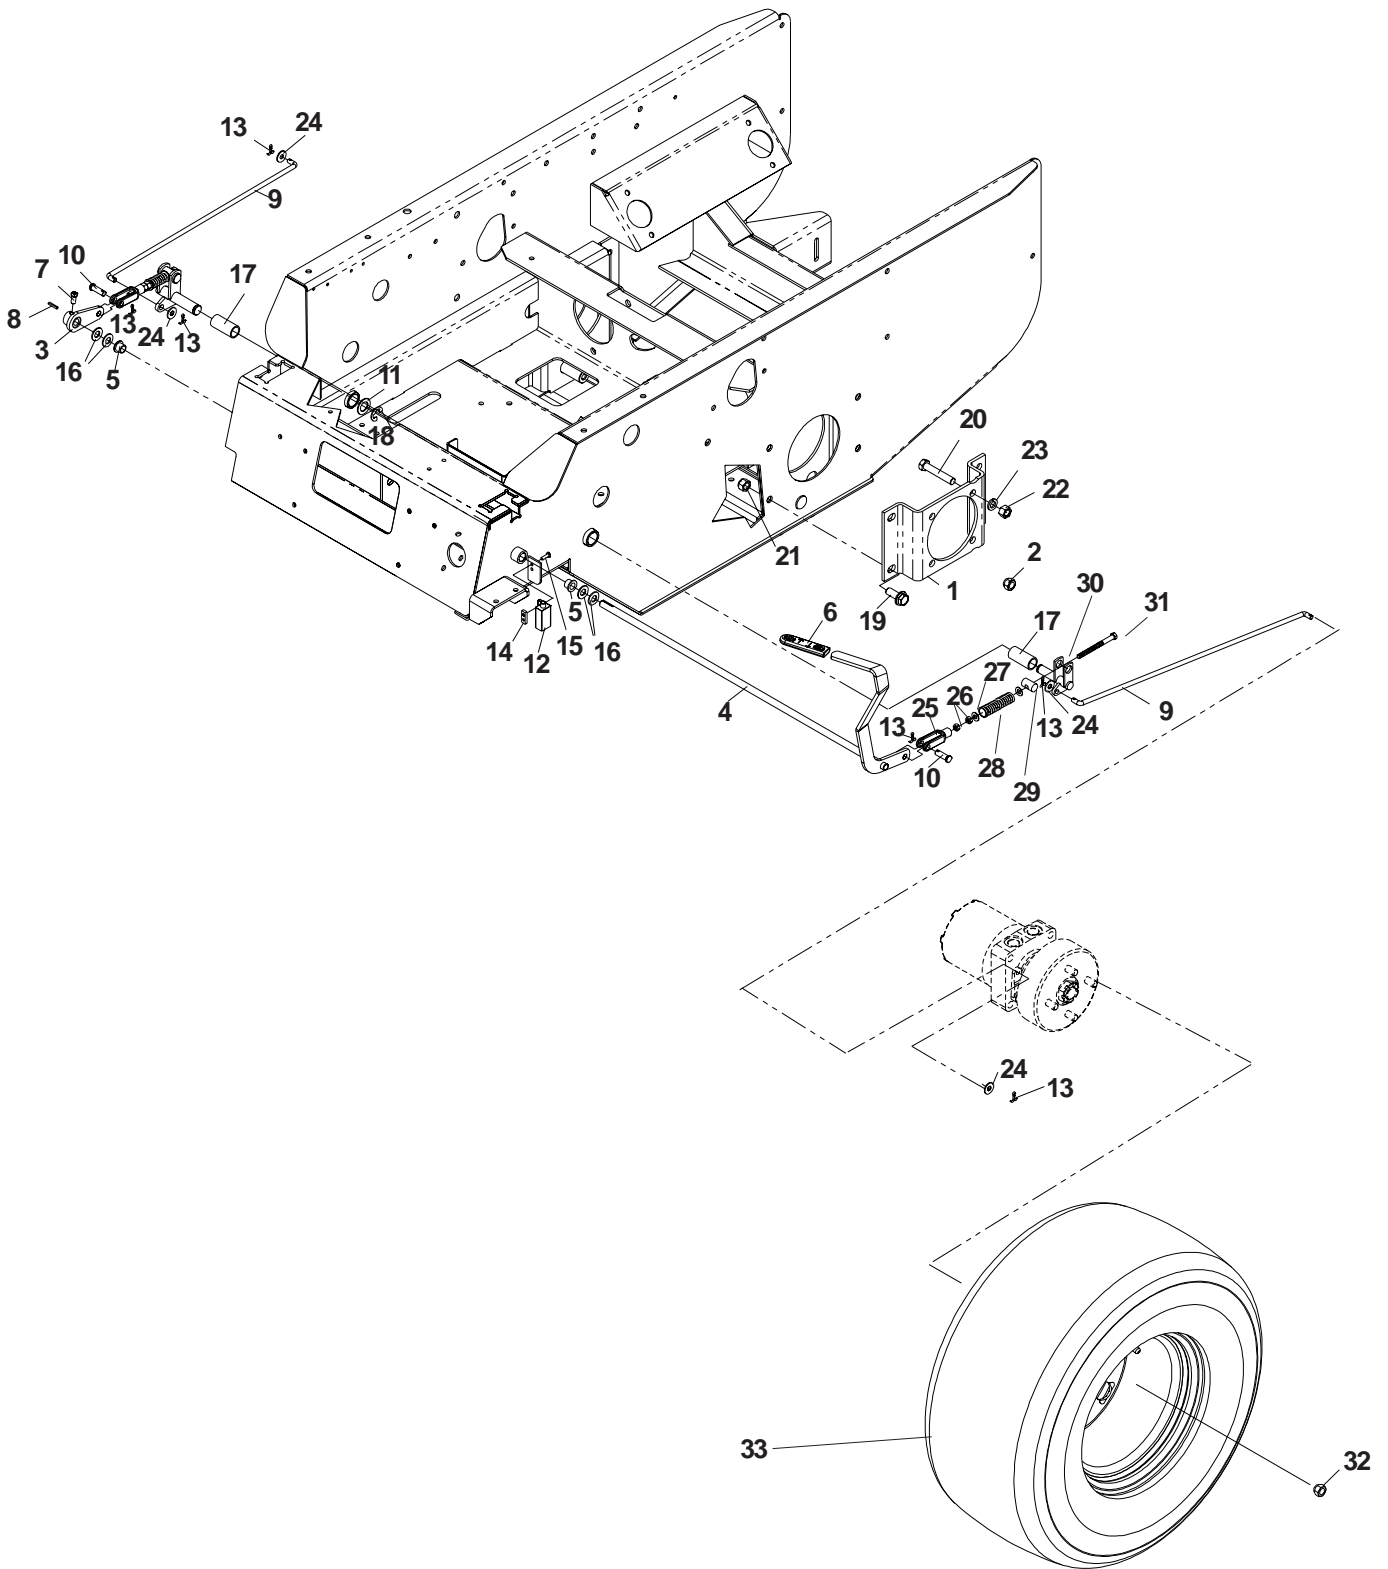

BRAKE GROUP

BRAKE GROUP

ITEM	PART NO.	QTY.	DESCRIPTION
1	539104327	2	Standoff, wheel motor
2	539101173	8	Nut, 1/2, lug
3	539106523	1	Brake arm
4	539106526	1	Brake lever
5	539102519	2	Bushing, bronze
6	539105036	1	Grip, park brake
7	539102717	1	Setscrew, 5/16-18 sq. x 5/8
8	539106528	1	Key, 1/8 sq. x 7/8
9	539107838	2	Brake linkage bar
10	539977703	2	Pin, clevis
11	539991050	2	Bushing, machine, 3/4
12	539106269	1	Switch
13	539990365	6	Pin, cotter
14	539102678	1	Plate, tapped
15	539976952	2	Screw, #10-24 x 5/8
16	539102843	4	Washer, 7/16, spring
17	539105044	2	Bearing, bronze
18	539102454	2	E-ring, 3/4
19	539990622	8	Bolt, 1/2-13 x 1 1/4, serrated washer
20	539101332	8	Bolt, 1/2-13 x 2 3/4
21	539101331	8	Nut, 1/2-13, nyloc
22	539990258	8	Nut, 1/2-13
23	539990254	8	Lockwasher, 1/2
24	539990692	4	Washer, 5/16
25	539977465	1	Yoke
26	539990155	2	Nut, 3/8-24
27	539990122	2	Washer 3/8
28	539104986	1	Spring
29	539102821	1	Pin, trunion
30	539105040	1	Bellcrank
31	539104984	1	Bolt, 3/8-24 x 4 1/2, special
32	539101173	8	Nut, 1/2, lug
33	539107713	2	Tire, rear, assembly
	539107715	1	Tire
	539105487	1	Rim
	539912234	1	Air valve
	539976856	6	Wire tie
			(Not shown)