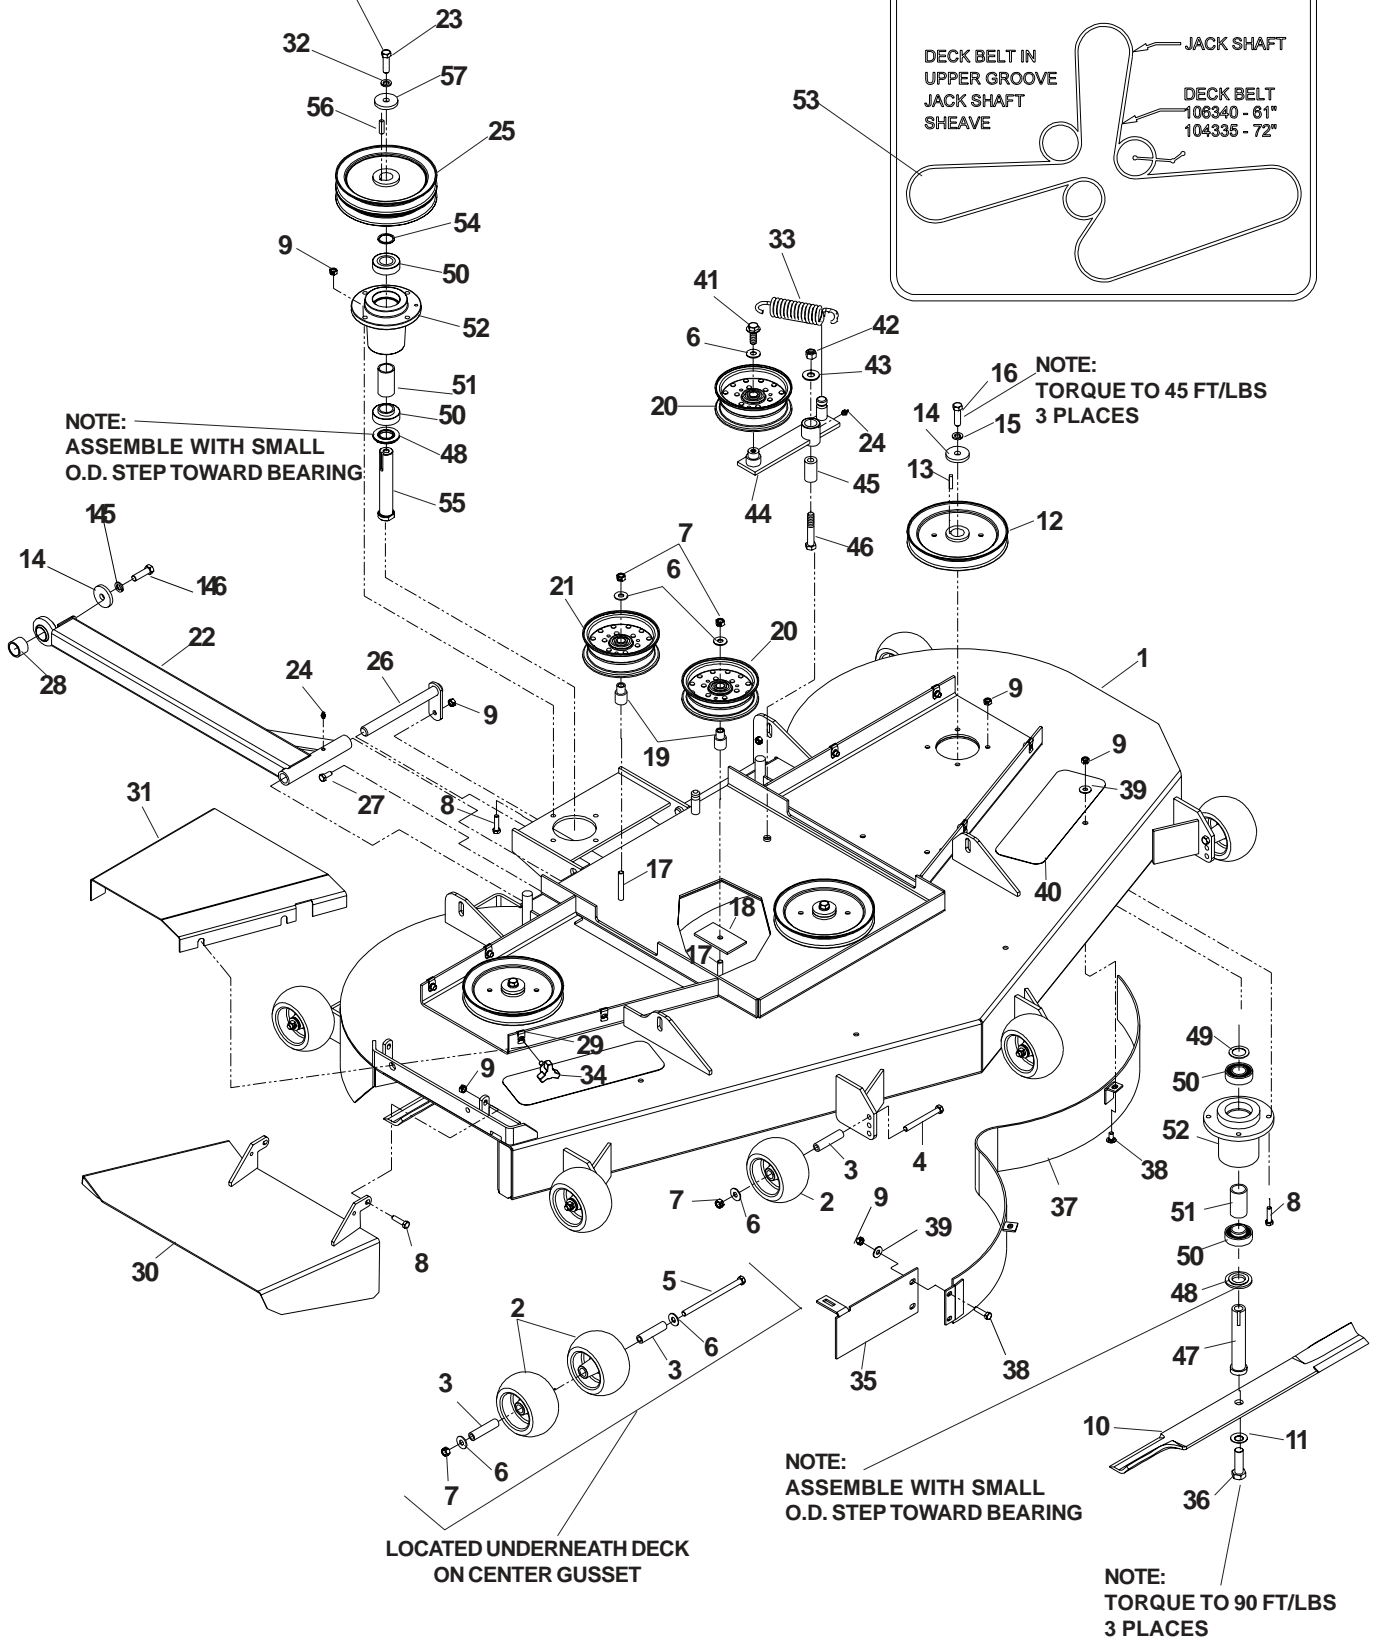

DECK ASSEMBLY

72 INCH

NOTE:
TORQUE TO 45 FT/LBS

DECK ASSEMBLY

72 INCH

ITEM	PART NO.	QTY.	DESCRIPTION	ITEM	PART NO.	QTY.	DESCRIPTION
1	539106218	1	72" Deck w/decals	31	539105564	1	Shield, belt, right
2	539102643	8	Anti-scalp roller		539105566	1	Shield, belt, left
3	539102698	8	Bushing				(Not shown)
4	539102754	6	Bolt, 3/8-16 x 3 1/2	32	539990247	1	Lockwasher, 7/16
5	539105422	1	Bolt, 3/8-16 x 6, Gd. 8	33	539105192	1	Spring
6	539990517	11	Washer, 3/8	34	539104411	8	Knob w/stud
7	539990546	9	Nut, 3/8-16, ... centerlock	35	539105615	1	Baffle, center
8	539990627	18	Bolt, 5/16-18 x 1 1/4	36	539105633	3	Bolt, 5/8-18 x 2, Gd. 8
9	539990184	25	Nut, 5/16-18, ... centerlock	37	539105614	1	Baffle, center curved
10	539105476	3	Blade, 25"	38	539990799	5	Bolt, 5/16-18 x 5/8, ... carriage
11	539105634	3	Washer, 5/8, spring	39	539990692	5	Washer, 5/16
12	539105485	3	Pulley	40	539977778	2	Pad, abrasive
13	539101995	3	Key, 1/4" sq. x 1 1/8"	41	539990582	1	Bolt, 3/8-16 x 1, ser.
14	539106504	5	Washer, heavy	42	539101331	1	Nut, 1/2-13, nyloc
15	539990247	5	Lockwasher, 7/16	43	539990550	1	Washer, 1/2
16	539100141	5	Bolt, 7/16-20 x 1 1/2	44	539103230	1	Idler arm
17	539101341	2	Bolt, 3/8-16 x 3	45	539103427	1	Bushing, pivot
18	539103303	2	Pad	46	539103433	1	Bolt, 1/2-13 x 3 1/4, ... Gd. 5
19	539103295	2	Bushing, idler	47	539105501	1	Spindle
20	539103257	1	Pulley, idler	48	539107272	2	Spacer, combo
21	539103258	2	Pulley, idler (tall)	49	539102244	1	Bushing, mach. 18 ga
22	539107750	1	Strut, right	50	539102677	4	Bearing
	539107751	1	Strut, left (Not shown)	51	539102676	2	Spacer
23	539100141	1	Bolt, 7/16-20 x 1 1/2	52	539104852	2	Housing
24	539976998	3	Zerk	53	539104335	1	72" Deck belt
25	539106346	1	Sheave	54	539102244	1	Bushing, mach., 18 ga
26	539105480	1	Pin	55	539103697	1	Spindle
	539102619	1	Pin, pivot (Not shown)	56	539101995	1	Key, 1/4" sq. x 1 1/8"
27	539976934	2	Bolt, 5/16-18 x 3/4	57	539106504	1	Washer, heavy
28	539106401	1	Spacer, strut				
29	539104763	8	"U" clip				
30	539108270	1	Chute, discharge