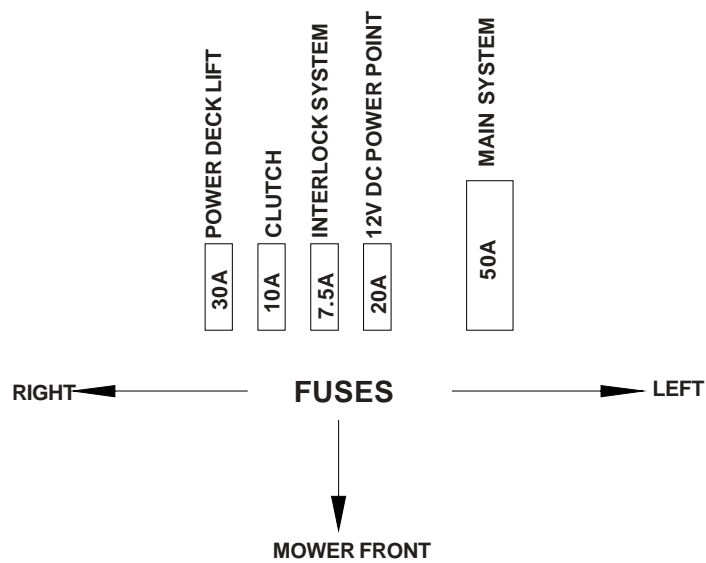

WIRE HARNESS

ITEM PART NO. QTY. DESCRIPTION

1	539106390	1	Harness, engine, diesel
2	539107941	1	Cable, positive
3	539107942	1	Cable, negative
4	539102685	1	Loom clip
5	539106386	1	Sender, temperature

DECK LIFT SWITCH VIEWED FROM TERMINAL SIDE

DECK LIFT SWITCH

DOUBLE GREEN
TO FRONT

MOWER FRONT

WIRE HARNESS

GAUGE WIRING VIEWED FROM TERMINAL SIDE

WIRING SCHEMATIC

WIRING SCHEMATIC

 **Husqvarna**