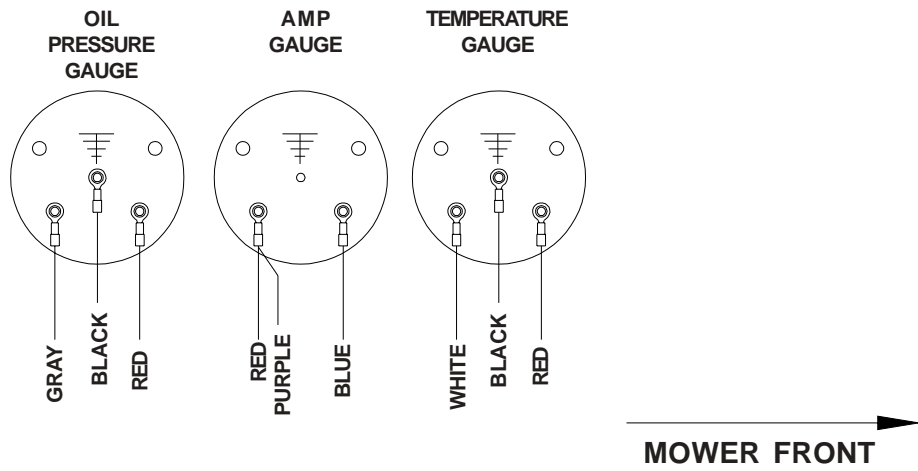

WIRE HARNESS

ITEM PART NO. QTY. DESCRIPTION

1	539106390	1	Harness, engine, diesel
2	539107941	1	Cable, positive
3	539107942	1	Cable, negative
4	539102685	1	Loom clip
5	539106386	1	Sender, temperature

DECK LIFT SWITCH VIEWED FROM TERMINAL SIDE

DECK LIFT SWITCH

DOUBLE GREEN
TO FRONT

MOWER FRONT

WIRE HARNESS

GAUGE WIRING VIEWED FROM TERMINAL SIDE

WIRING SCHEMATIC

WIRING SCHEMATIC

 **Husqvarna**