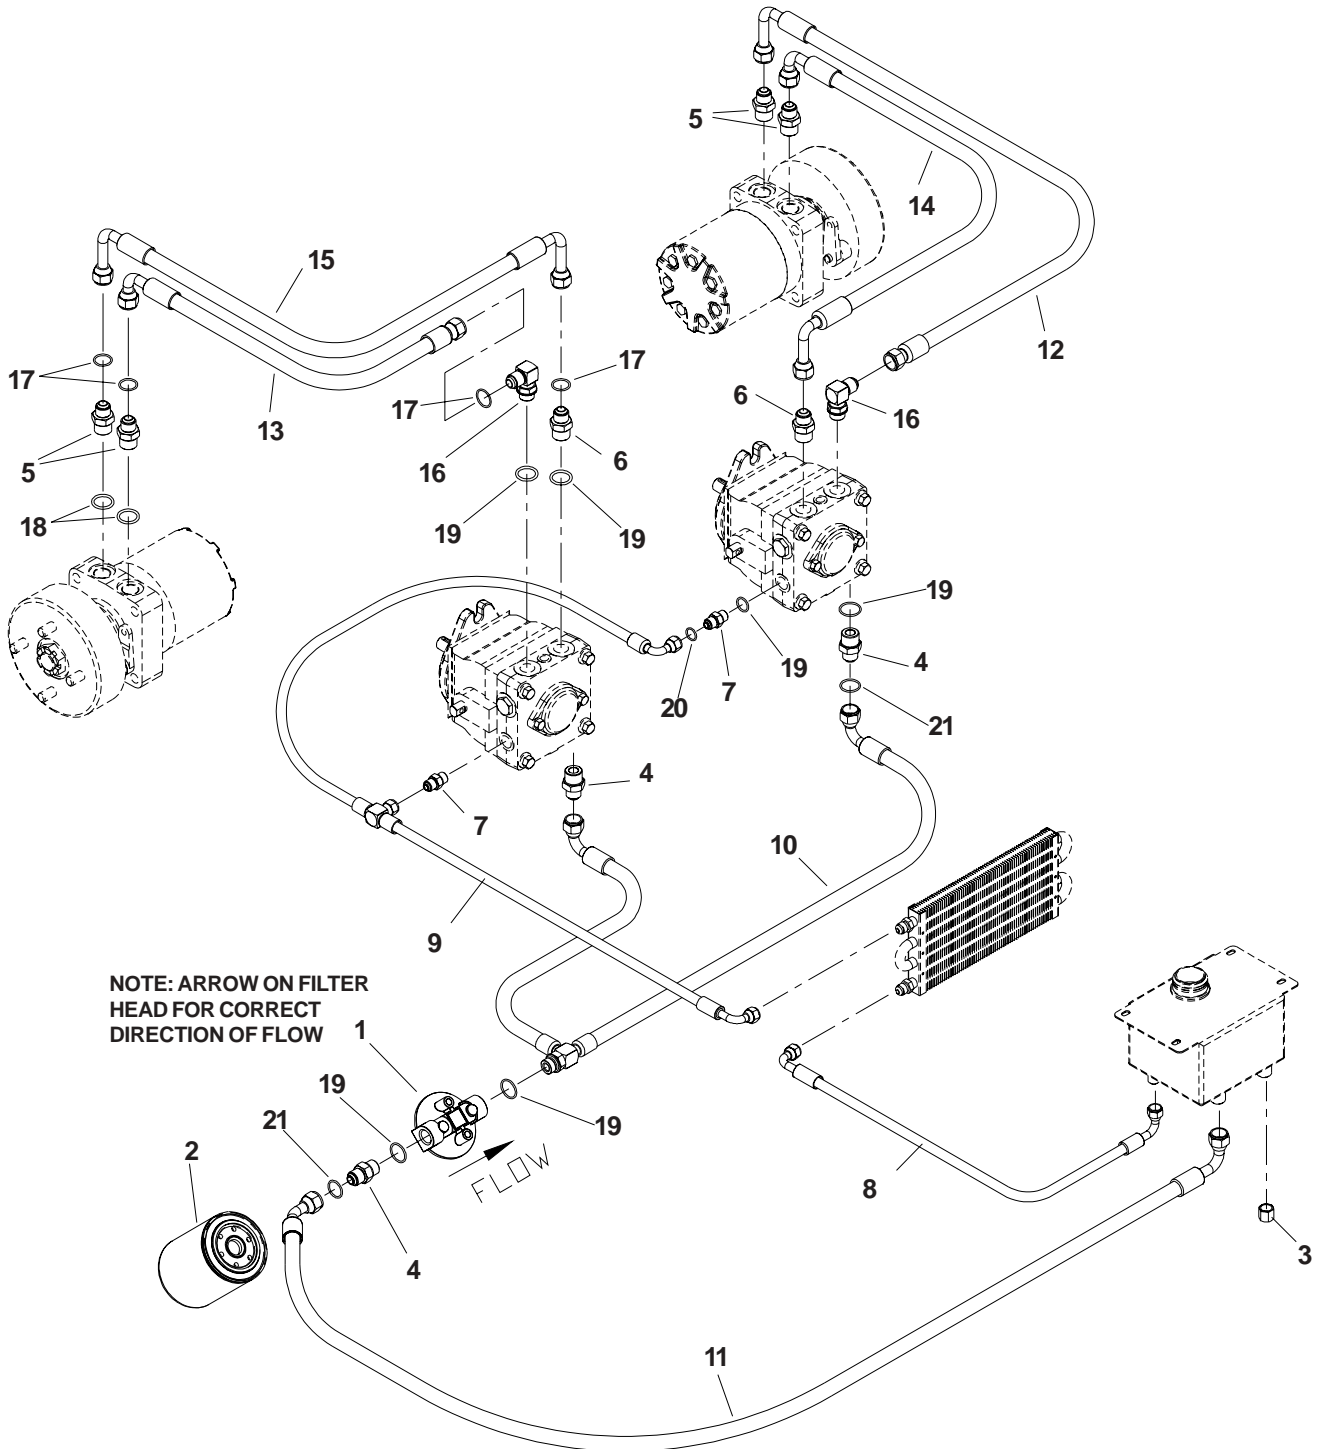

HYDRAULIC HOSES AND FITTINGS

NOTE: ARROW ON FILTER
HEAD FOR CORRECT
DIRECTION OF FLOW

FLOW

HYDRAULIC HOSES AND FITTINGS

ITEM	PART NO.	QTY.	DESCRIPTION
1	539105892	1	Filter head
2	539105893	1	Filter
3	539105168	1	Cap nut, reservoir drain
4	539101237	3	Straight connector
5	539106357	4	Fitting, wheel motors
6	539106358	2	Fitting, pumps
7	539106359	2	Fitting, pumps (return side)
8	539106360	1	Hose, cooler-reservoir
9	539106361	1	Hose, T, pumps-cooler
10	539106362	1	Hose, T, filter, out-pumps
11	539106363	1	Hose, reservoir-filter, in
12	539106364	1	Hose, LL pump-LR mtr
13	539106365	1	Hose, RR pump-RF mtr
14	539106366	1	Hose, LR pump-LF mtr
15	539106367	1	Hose, RL pump-RR mtr
16	539106370	2	Fitting
17	539108983	8	`O' ring
18	539103114	4	`O' ring
19	539103116	6	`O' ring
20	539103118	2	`O' ring
21	539103119	3	`O' ring