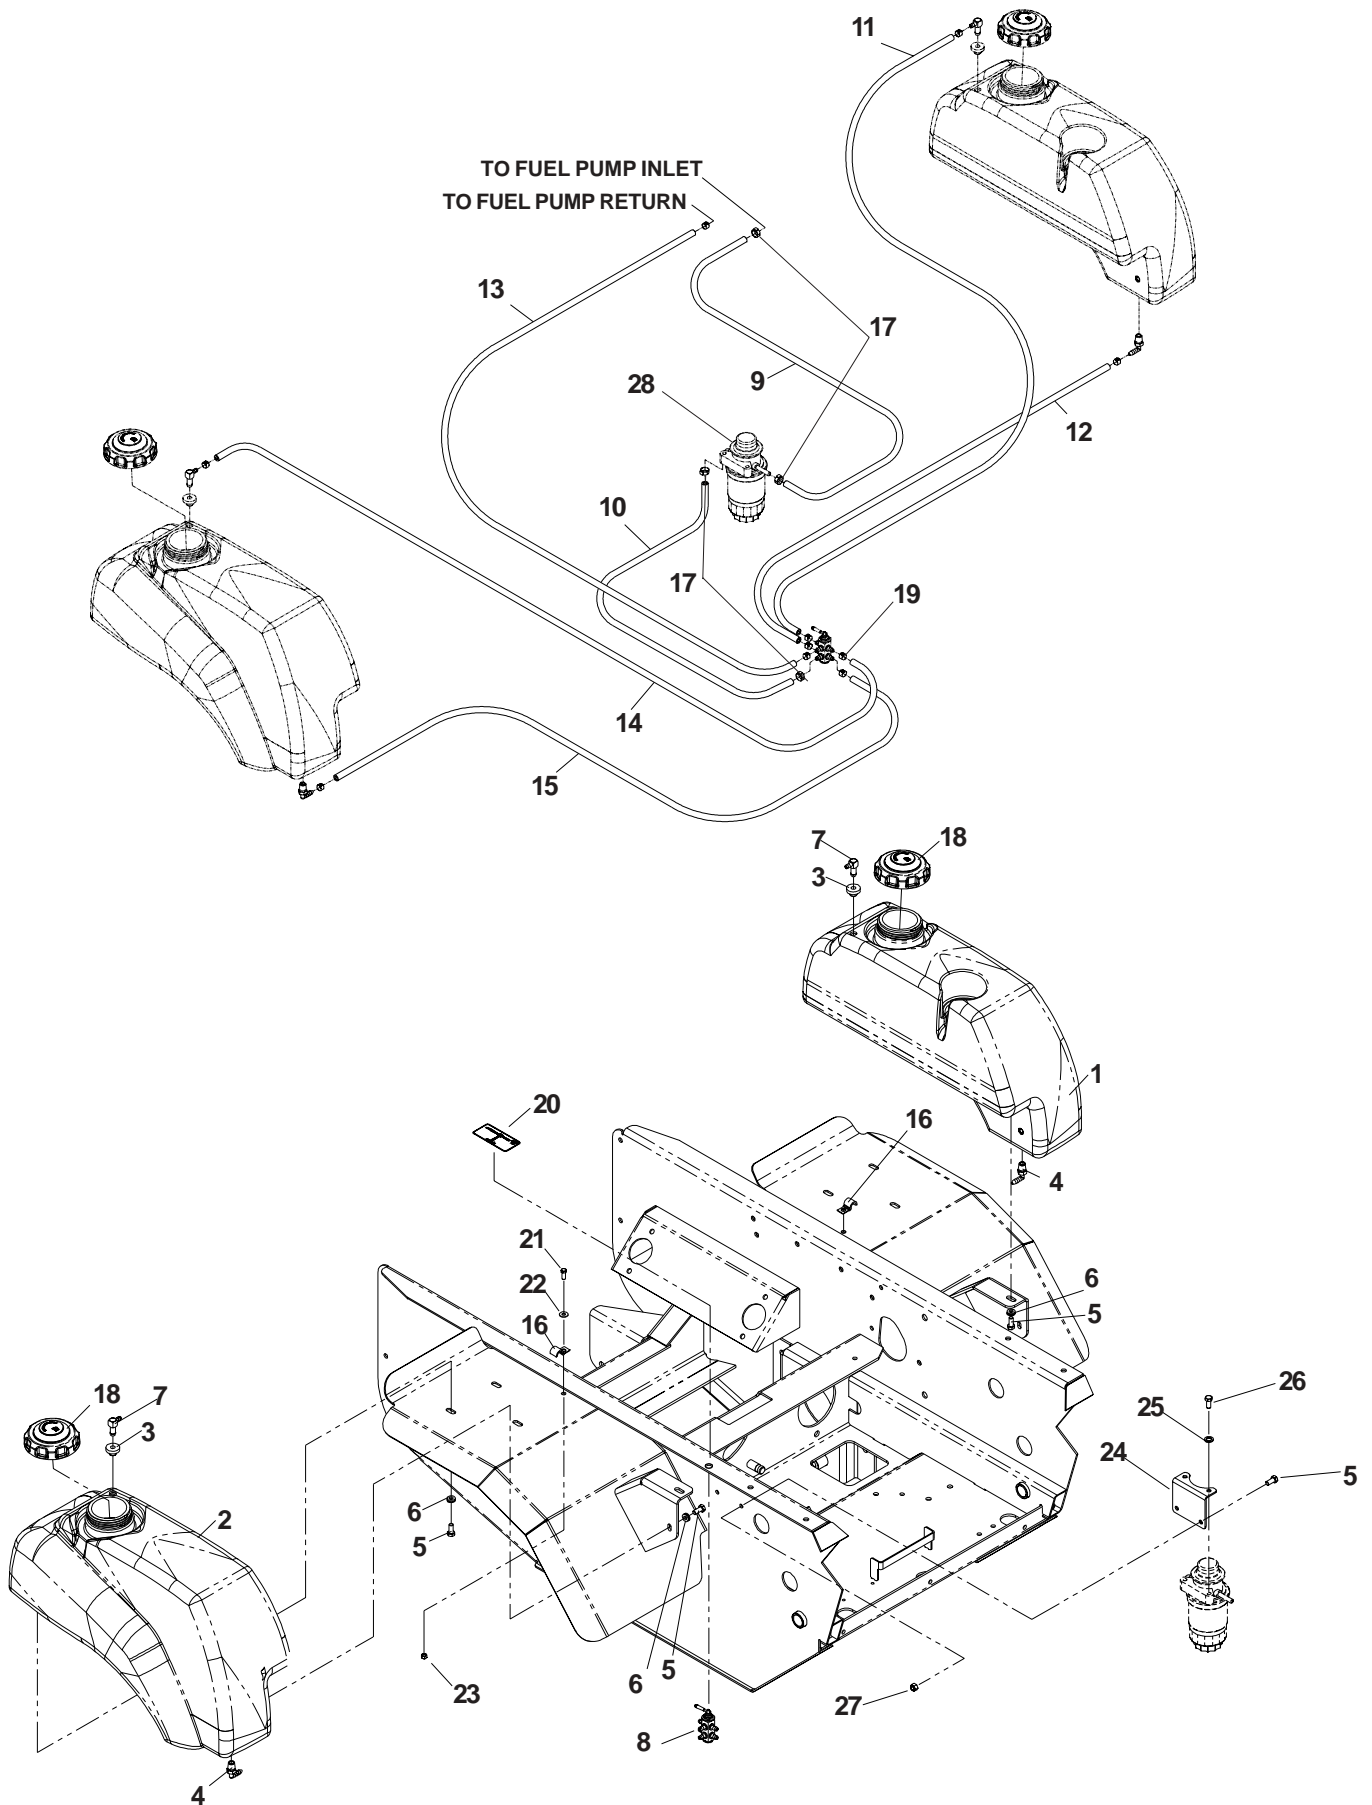

FUEL GROUP

FUEL GROUP

ITEM	PART NO.	QTY.	DESCRIPTION
1	539105329	1	Fuel tank, left
2	539105330	1	Fuel tank, right
3	539105245	2	Grommet, rubber
4	539102650	2	Hose barb, 90°
5	539976934	10	Bolt, 5/16-18 x 3/4
6	539101704	10	Washer, 5/16, sealing
7	539105244	2	Elbow
8	539105331	1	Valve, fuel
9	539108206	1	Fuel line (38")
10	539108207	1	Fuel line (35")
11	539108208	1	Fuel line (79")
12	539108209	1	Fuel line (57")
13	539108210	1	Fuel line (54")
14	539108211	1	Fuel line (34")
15	539108212	1	Fuel line (13")
16	539107863	2	Clip
17	539105529	4	Clamp
18	539106330	2	Cap, diesel fuel
19	539912222	10	Hose clamp
20	539105334	1	Decal, fuel valve
21	539990580	2	Bolt, 1/4-20 x 3/4
22	539990598	2	Washer, 1/4
23	539976978	2	Nut, 1/4-20, nyloc
24	539107840	1	Mounting bracket
25	539990187	2	Lockwasher, 5/16
26	539300600	2	Bolt, M8-1.25 x 20
27	539990717	2	Nut, 5/16-18, nyloc
28	539106369	1	Fuel filter/pump assembly
	539108448	1	Fuel filter element