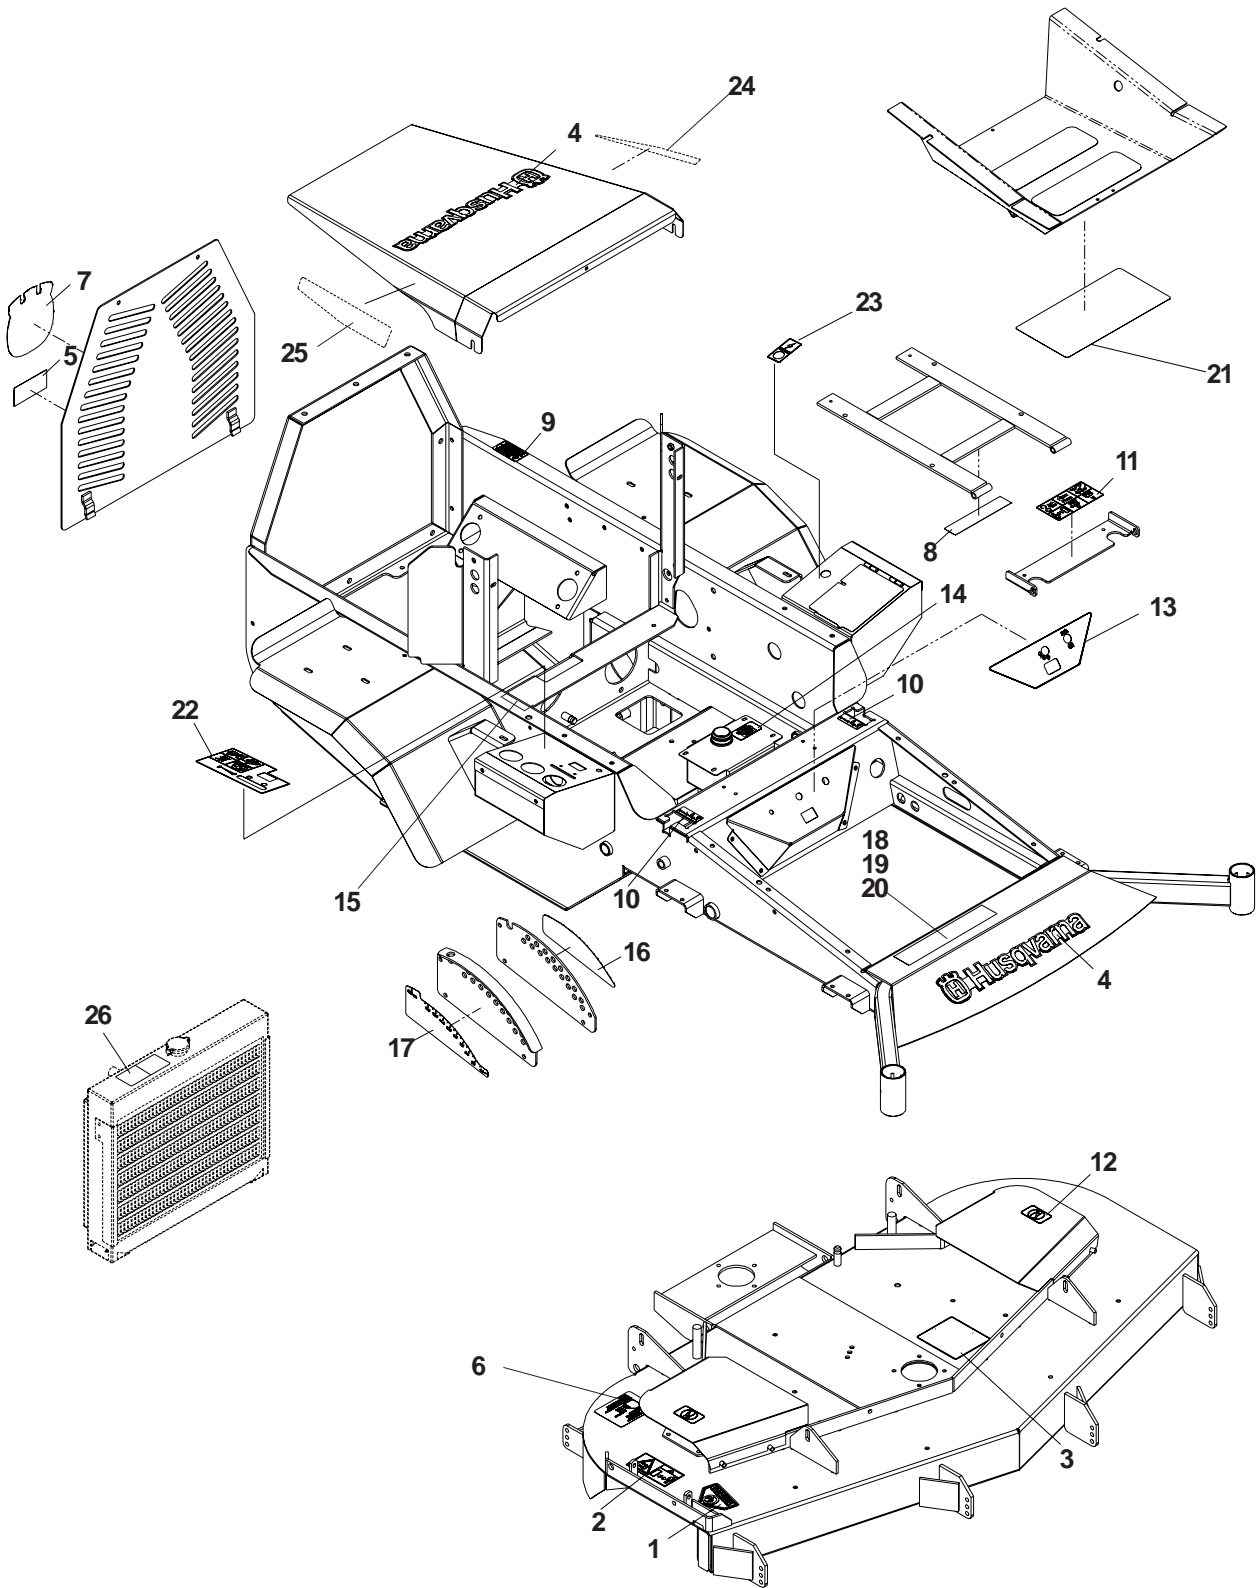

DECALS

DECALS

ITEM	PART NO.	QTY.	DESCRIPTION
1	539913010	1	Decal, CPSC
2	539105746	1	Decal, Euro servering
3	539108335	1	Decal, Belt routing
4	539104790	2	Decal, Husqvarna
5	539105744	1	Decal, Euro danger, belt drives
6	539105232	1	Decal, Anti-scalp
7	539105803	1	Decal, crown
8	539105745	1	Decal, Euro battery warning
9	539101881	1	Decal, Prop 65
10	539103333	2	Decal, Motion control
11	539105785	1	Decal, Euro warning
12	539105743	2	Decal, Euro no step
13	539108121	1	Decal, Front Console
14	539105301	1	Decal, Mobil
15	539105334	1	Decal, Fuel valve
16	539104899	1	Decal, Height indication
17	539104898	1	Decal, Height indication
18	539106248	1	Decal, BZ6134D
19	539106250	1	Decal, BZ7234D
20	539106252	1	Decal, BZ6127D
21	539108124	1	Decal, Service
22	539108122	1	Decal, Right Console
23	539108123	1	Decal, 12V DC
24	539108262	1	Decal, 34 Turbo, left
	539108264	1	Decal, 27 Diesel, left
25	539108263	1	Decal, 34 Turbo, right
	539108265	1	Decal, 27 Diesel, right
26	539108497	1	Decal, HOT
	539100128	1	Decal, engine exhaust (Not shown)