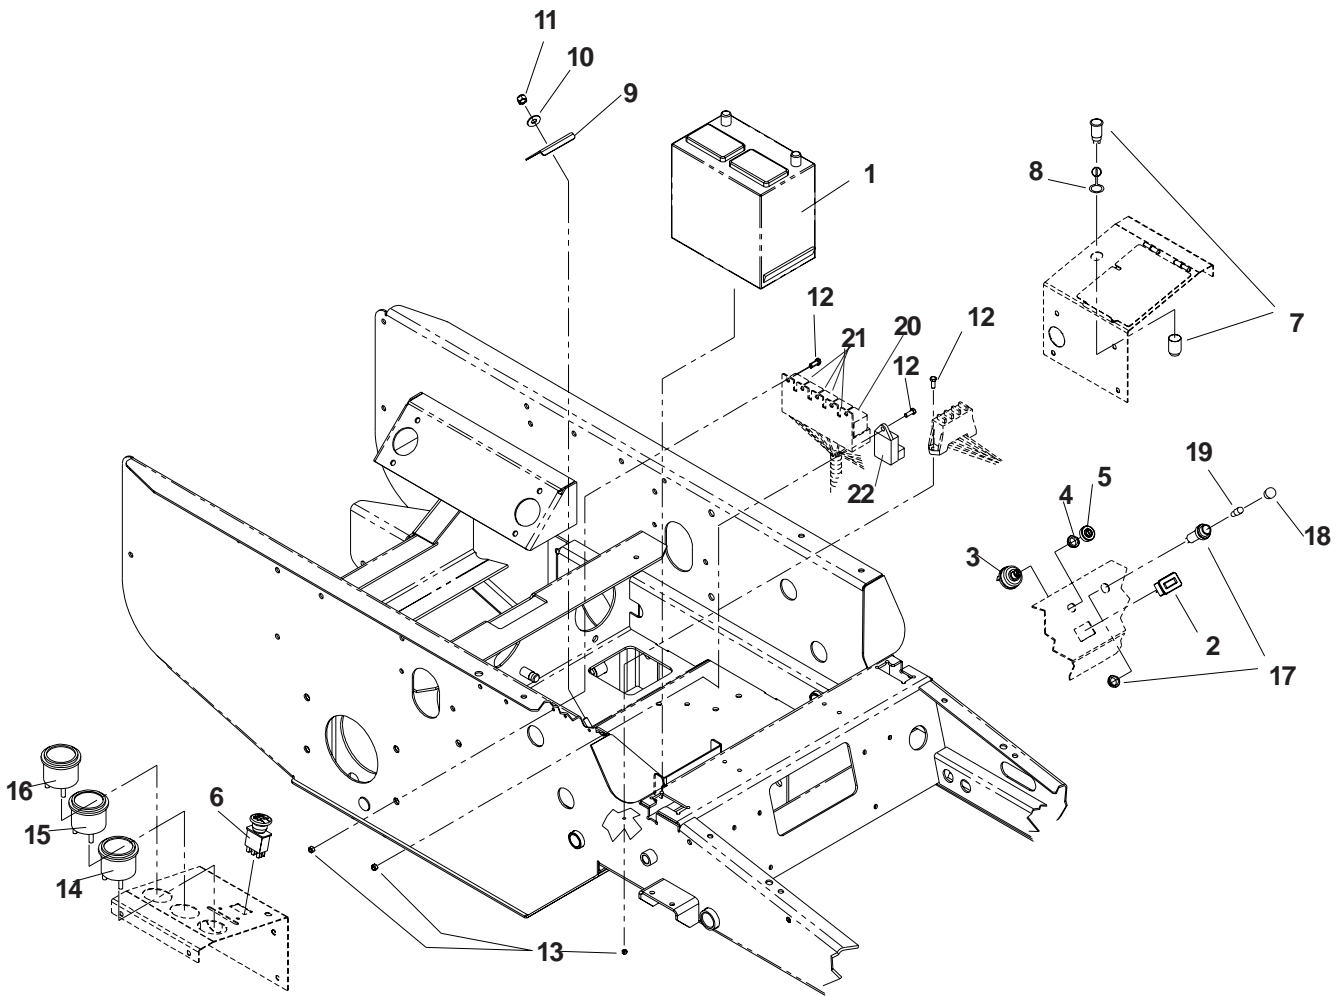

ELECTRICAL GROUP

ELECTRICAL GROUP

ITEM	PART NO.	QTY.	DESCRIPTION
1	539102423	1	Battery
2	539108016	1	Hourmeter, LCD w/flash alert
3	539101770	1	Switch, ignition
4	539103177	1	Nut, ignition switch
5	539103178	1	Cap, ignition switch nut
6	539101768	1	Switch, clutch
7	539107856	1	Power source housing
8	539107857	1	Power source cap
9	539107755	1	Clamp
10	539990692	1	Washer, 5/16
11	539990717	1	Nut, 5/16-18
12	539106312	5	Bolt, , #10-24 x 3/4
13	539976977	5	Nut, #10-24, nyloc
14	539105246	1	Gauge, temperature
15	539106388	1	Gauge, amperes
16	539106387	1	Gauge, oil pressure
17	539107920	1	Lamp socket
18	539108174	1	Lens
19	539108175	1	Lamp
20	539108361	1	Relay, Glow Plug
21	539102914	4	Relay
22	539108348	1	Timer/glow plug
	539101771	1	Fuse, 7.5 AMP, 32 volts, (Not Shown)
	539102086	1	Fuse, 20 AMP, 32 volts, (Not Shown)
	539108978	1	Fuse, 10 AMP, 32 volts, (Not Shown)
	539108979	1	Fuse, 30 AMP, 32 volts, (Not Shown)
	539108980	1	Fuse, 50 AMP, 32 volts, (Not Shown)