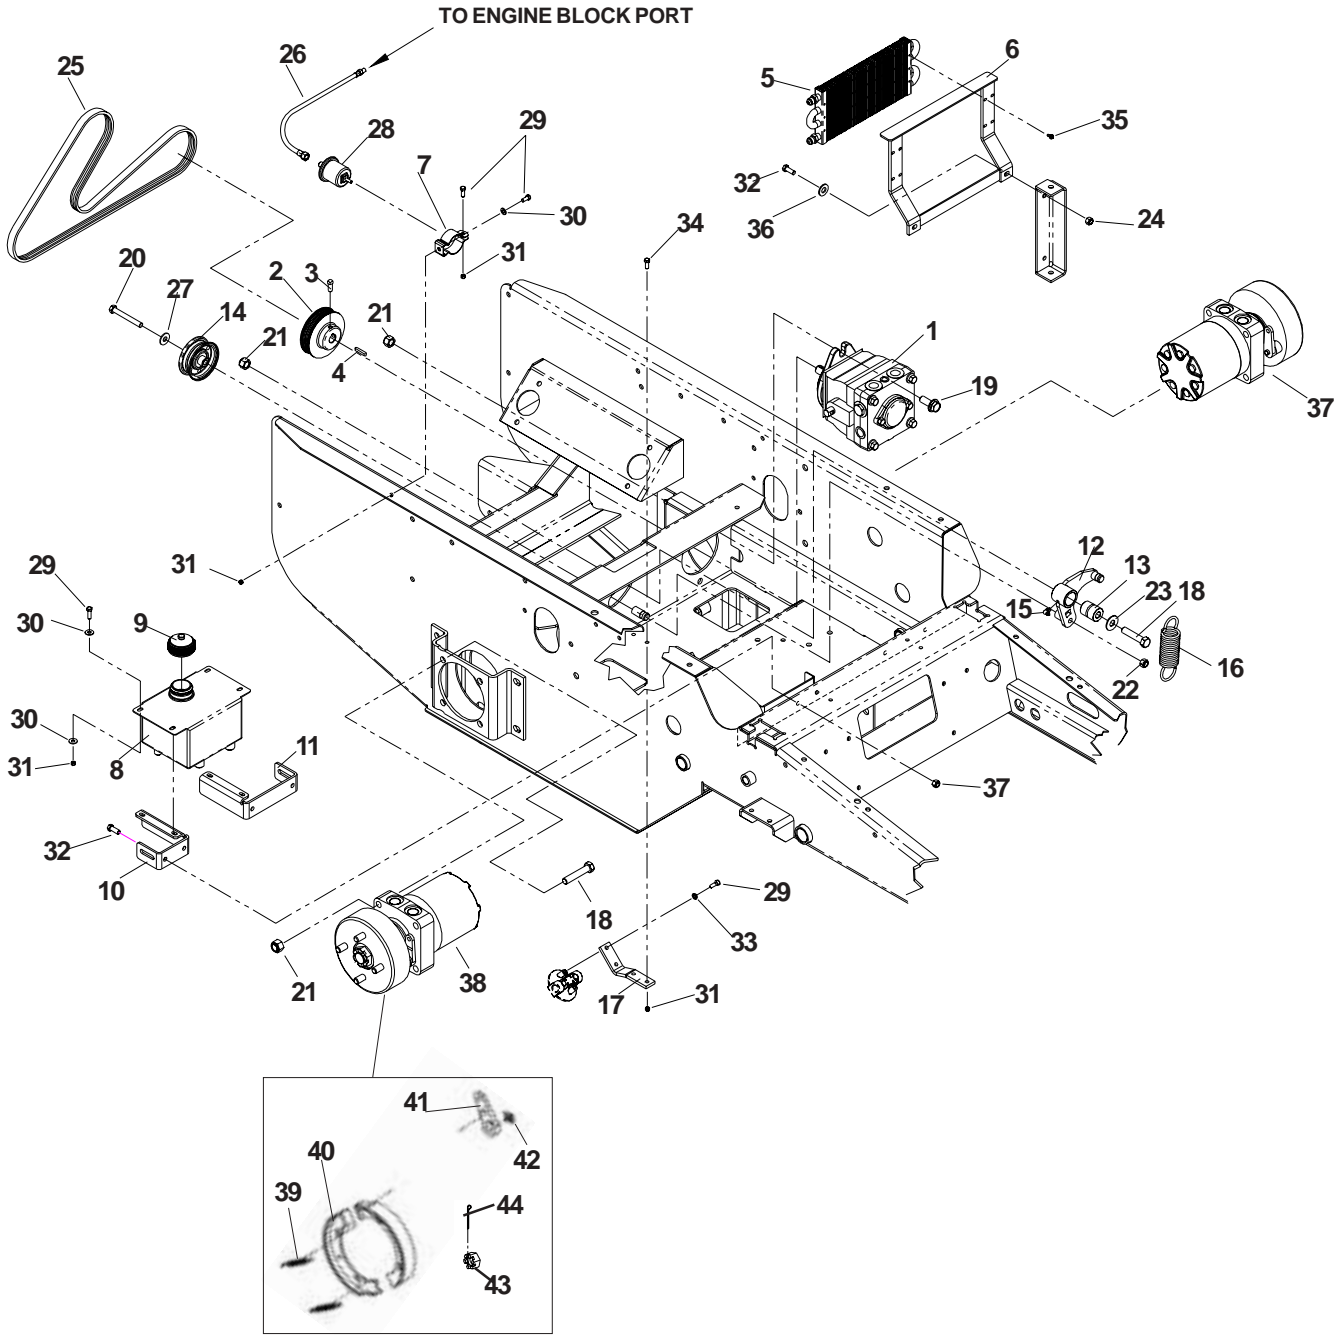

HYDRAULIC ASSEMBLY

HYDRAULIC ASSEMBLY

ITEM	PART NO.	QTY.	DESCRIPTION
1	539106333	2	Pump
2	539106334	2	Sheave, pump
3	539102749	4	Setscrew, 5/16-18 x 3/4
4	539109178	2	Key, metric
5	539106356	1	Cooler
6	539107810	1	Mount, cooler
7	539107844	1	Clamp, oil sender
8	539105891	1	Reservoir
9	539101202	1	Oil cap
10	539105026	1	Tank mount, right
11	539105027	1	Tank, mount, left
12	539106425	1	Arm
13	539106417	1	Bushing
14	539919078	1	Pulley, idler
15	539912758	1	Zerk
16	539102666	1	Spring
17	539106290	1	Mount, filter
18	539108346	9	Bolt, 1/2-13 x 2 1/2
19	539990622	4	Bolt, 1/2-13 x 1 1/4, serrated head
20	539101341	1	Bolt, 3/8-16 x 3
21	539101331	13	Nut, 1/2-13, nyloc
22	539976979	3	Nut, 3/8-16, nyloc
23	539990550	1	Washer, 1/2
24	539990717	6	Nut, 5/16-18, nyloc
25	539106341	1	Belt, pump
26	539108053	1	Hose
27	539990122	1	Washer, 3/8, SAE
28	539106382	1	Sender, oil pressure
29	539990580	8	Bolt, 1/4-20 x 3/4
30	539990598	9	Washer, 1/4
31	539976978	8	Nut, 1/4-20, nyloc
32	539990209	6	Bolt, 5/16-18 x 1
33	539990052	2	Lockwasher, 1/4
34	539990548	2	Bolt, 1/4-20 x 1
35	539106289	4	Screw, #10 x 5/8, tapping
36	539990692	2	Washer, 5/16
37	539106266	1	Wheel motor, left
38	539106267	1	Wheel motor, right
39	539108523	2	Return spring
40	539108524	2	Shoe assembly
41	539108525	1	Lever
42	539108526	1	Clip
43	539105277	2	Castle nut
44	539990297	2	Cotter pin