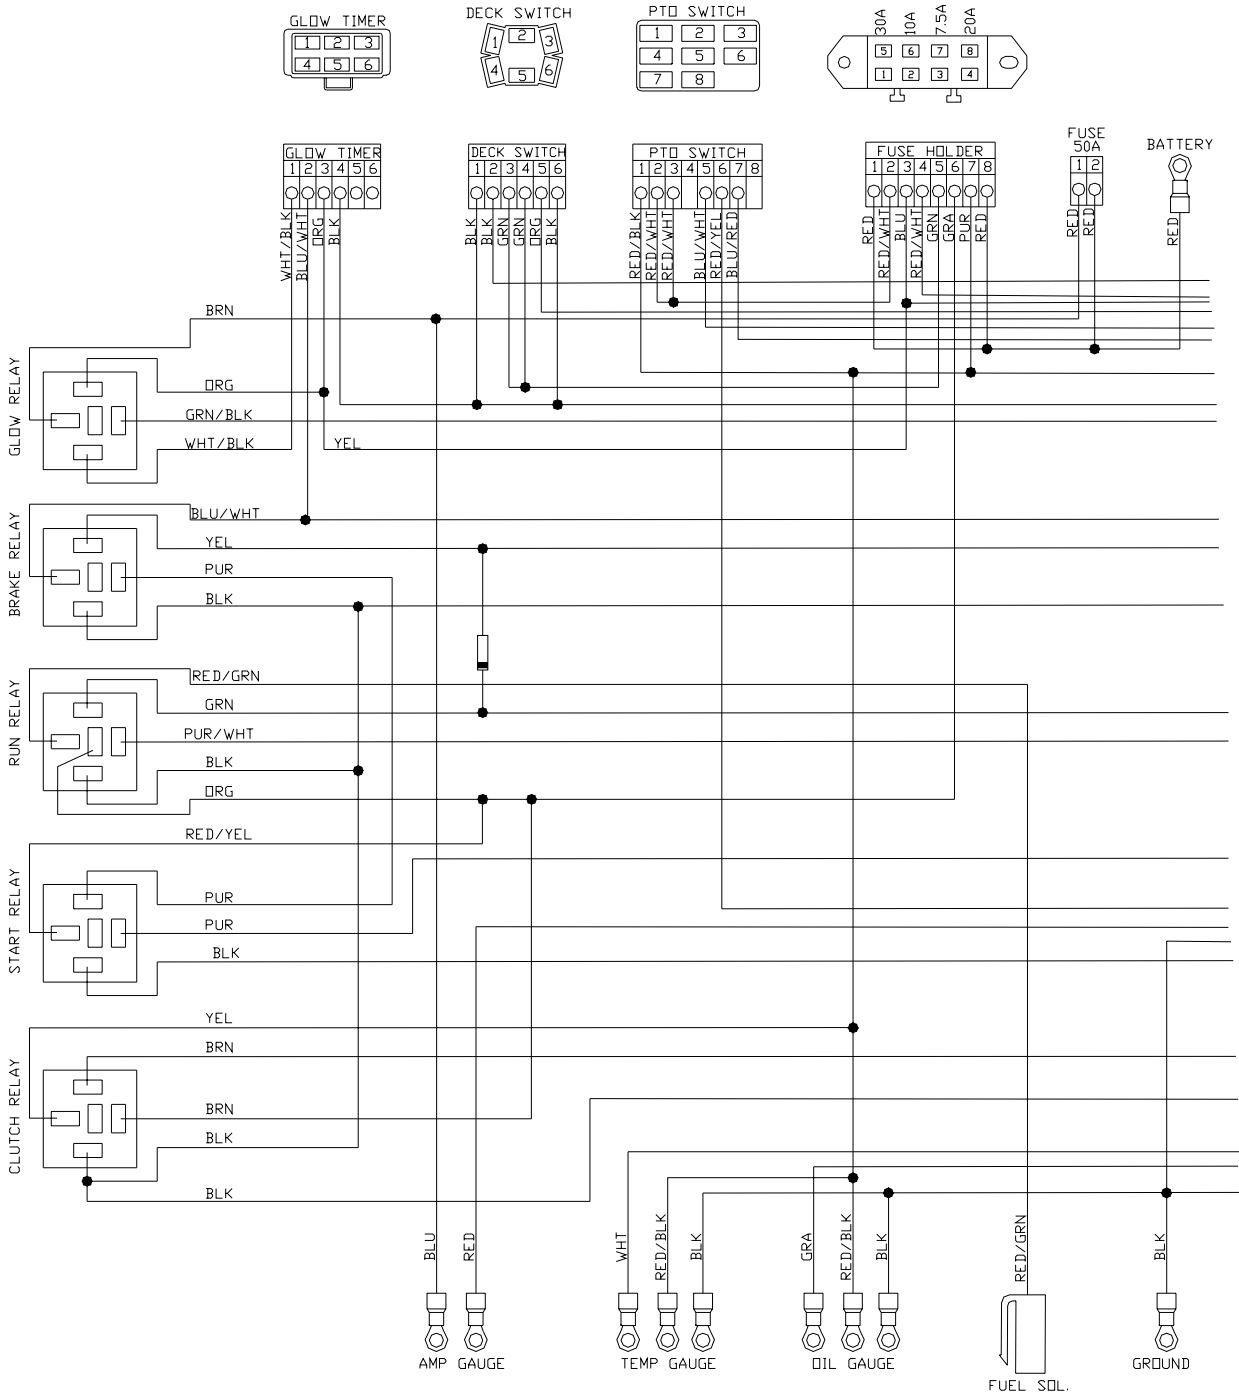

DECALS

DECALS

ITEM	PART NO.	QTY.	DESCRIPTION
1	539913010	1	Decal, CPSC
2	539105746	1	Decal, Euro servering
3	539108335	1	Decal, Belt routing
4	539104790	2	Decal, Husqvarna
5	539105744	1	Decal, Euro danger, belt drives
6	539105232	1	Decal, Anti-scalp
7	539105803	1	Decal, crown
8	539105745	1	Decal, Euro battery warning
9	539101881	1	Decal, Prop 65
10	539103333	2	Decal, Motion control
11	539105785	1	Decal, Euro warning
12	539105743	2	Decal, Euro no step
13	539108121	1	Decal, Front Console
14	539105301	1	Decal, Mobil
15	539105334	1	Decal, Fuel valve
16	539104899	1	Decal, Height indication
17	539104898	1	Decal, Height indication
18	539106248	1	Decal, BZ6134D
19	539106250	1	Decal, BZ7234D
20	539106252	1	Decal, BZ6127D
21	539108124	1	Decal, Service
22	539108122	1	Decal, Right Console
23	539108123	1	Decal, 12V DC
24	539108262	1	Decal, 34 Turbo, left
	539108264	1	Decal, 27 Diesel, left
25	539108263	1	Decal, 34 Turbo, right
	539108265	1	Decal, 27 Diesel, right
26	539108497	1	Decal, HOT
	539100128	1	Decal, engine exhaust (Not shown)

WIRE HARNESS

ITEM PART NO. QTY. DESCRIPTION

1	539106390	1	Harness, engine, diesel
2	539107941	1	Cable, positive
3	539107942	1	Cable, negative
4	539102685	1	Loom clip
5	539106386	1	Sender, temperature

DECK LIFT SWITCH VIEWED FROM TERMINAL SIDE

DECK LIFT SWITCH

DOUBLE GREEN
TO FRONT

MOWER FRONT

WIRE HARNESS

GAUGE WIRING VIEWED FROM TERMINAL SIDE

WIRING SCHEMATIC

WIRING SCHEMATIC

 **Husqvarna**