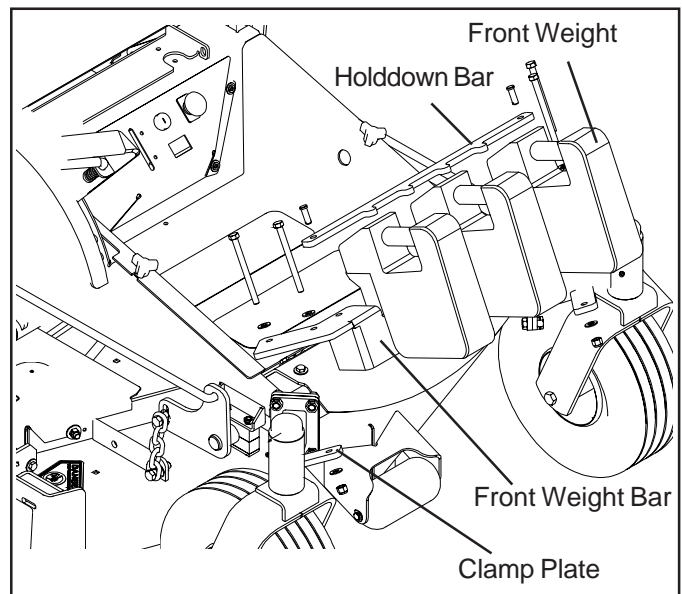

FRONT WEIGHT BAR

Parts List

540200932	Front Weight Bar	1
540200934	Clamp Plates	2
540092731	Holddown Bar	1
540099065	3/8" Nylon Lock Nuts	4
540990591	3/8" x 4-1/2" Hex Bolts	4
540000415	3/8" Flat Washer	8
540099616	#11 Cotter Pin	2
540099668	3/8" x 1" Clevis Pin	2