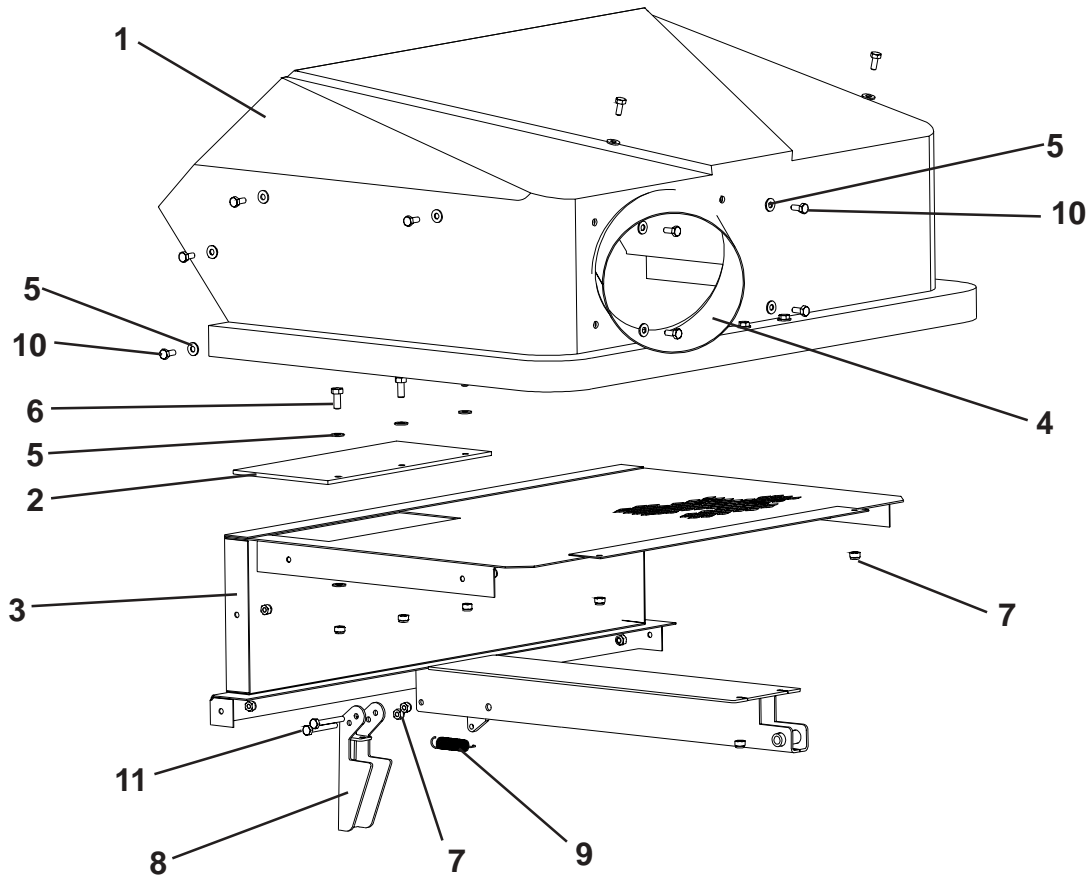

Replacement Parts

540092675 Top Assembly

ITEM	PART NO.	DESCRIPTION	QTY.
1	540092720	Top, Plastic	1
2	540092761	Rubber Flap	1
3	540092754	Top Insert	1
4	540092535	Inlet	1
5	540099074	Washer, Flat, 1/4"	22
6	540000122	Bolt, Hex, 1/4"-20 x 3/4", Gd. 5	3
7	540099072	Nut, Hex, Nylon Lock, 1/4"-20	19
8	540092702	Latch	1
9	540093210	Spring	1
10	540000124	Bolt, Hex, 1/4"-20 x 5/8"	16
11	540000134	Bolt, Hex, 1/4"-20 x 2"	2
*	540093610	Weatherstripping, 1/2" x 1"	6 ft
*	540093611	Weatherstripping, 1/2" x 2"	6 ft

* Not Shown