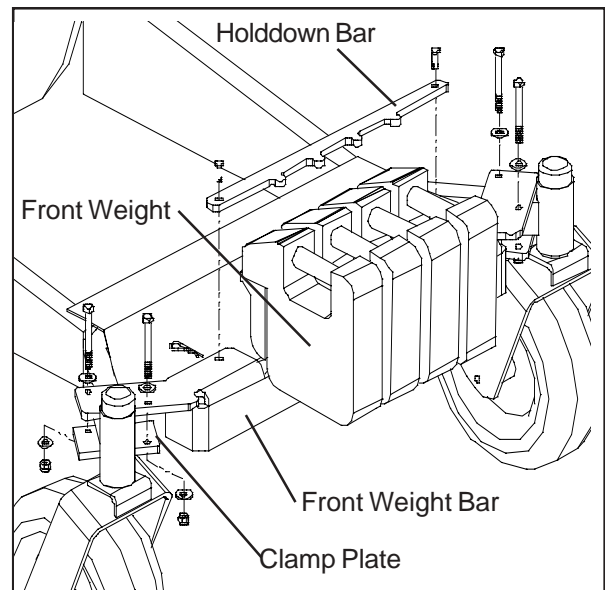

FRONT WEIGHT BAR

Parts List

540020255	Front Weight Bar	1
540200921	Front Weight Bar, 72" deck	1
540092519	Clamp Plates	2
540092731	Holddown Bar	1
540099065	3/8" Nylon Lock Nuts	4
540099113	3/8" x 3-1/2" Hex Bolts	4
540000415	3/8" Flat Washer	8
540099616	#11 Cotter Pin	2
540099668	3/8" x 1" Clevis Pin	2