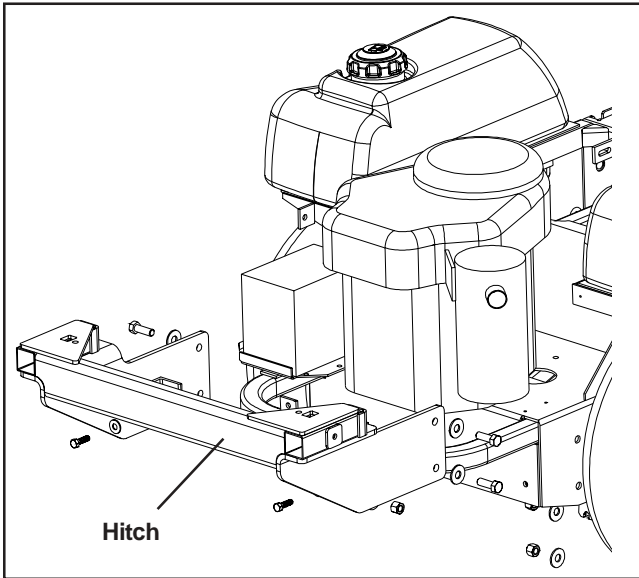

Replacement Parts

540200798 Custom Kit for Mini