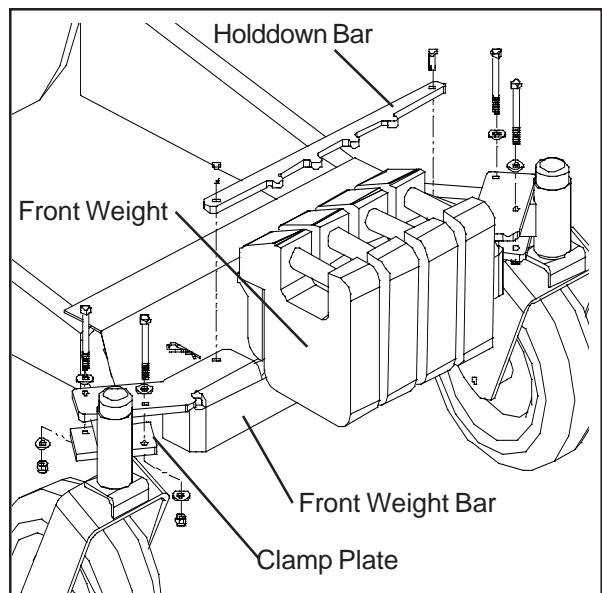

Replacement Parts

540200799 Custom Kit for Gen I

HITCH

Parts List

540200828	Hitch	1
540099031	1/2" x 1-1/2" Hex Bolts ...	6
540000425	1/2" Flat Washers	12
540093082	1/2" Nylon Lock Nuts	6

FRONT WEIGHT BAR

Parts List

540020255	Front Weight Bar	1
540092519	Clamp Plates	2
540092731	Holddown Bar	1
540099065	3/8" Nylon Lock Nuts	4
540099697	3/8" x 4-1/2" Hex Bolts	4
540000415	3/8" Flat Washer	8
540099616	#11 Cotter Pin	2
540099668	3/8" x 1" Clevis Pin	2