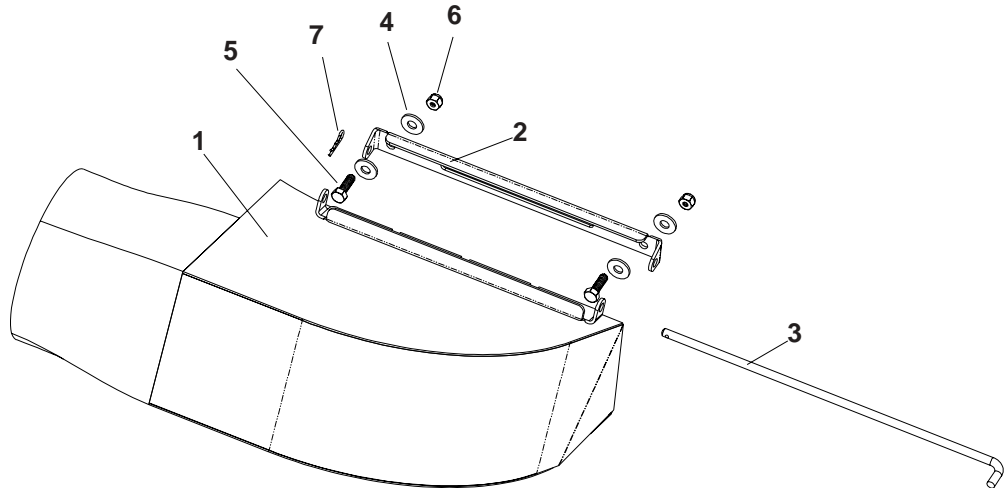

Replacement Parts

540200671 Boot for Gen II
540200818 Boot for Gen I
540200941 Boot for Gen II - 72" Deck

ITEM	PART NO.	QTY	DESCRIPTION
1	539200833	1	Boot - Gen I
	539200664	1	Boot - Gen II & Gen II - 72" deck
2	539080652	1	Deck bracket
3	539093814	1	Boot rod, 14"
4	539099046	4	Washer, 5/16
5	539099077	2	Bolt, 5/16-18 x 1
6	539099079	2	Nut, 5/16-18, nylock
7	539099082	1	Cotter pin, #13