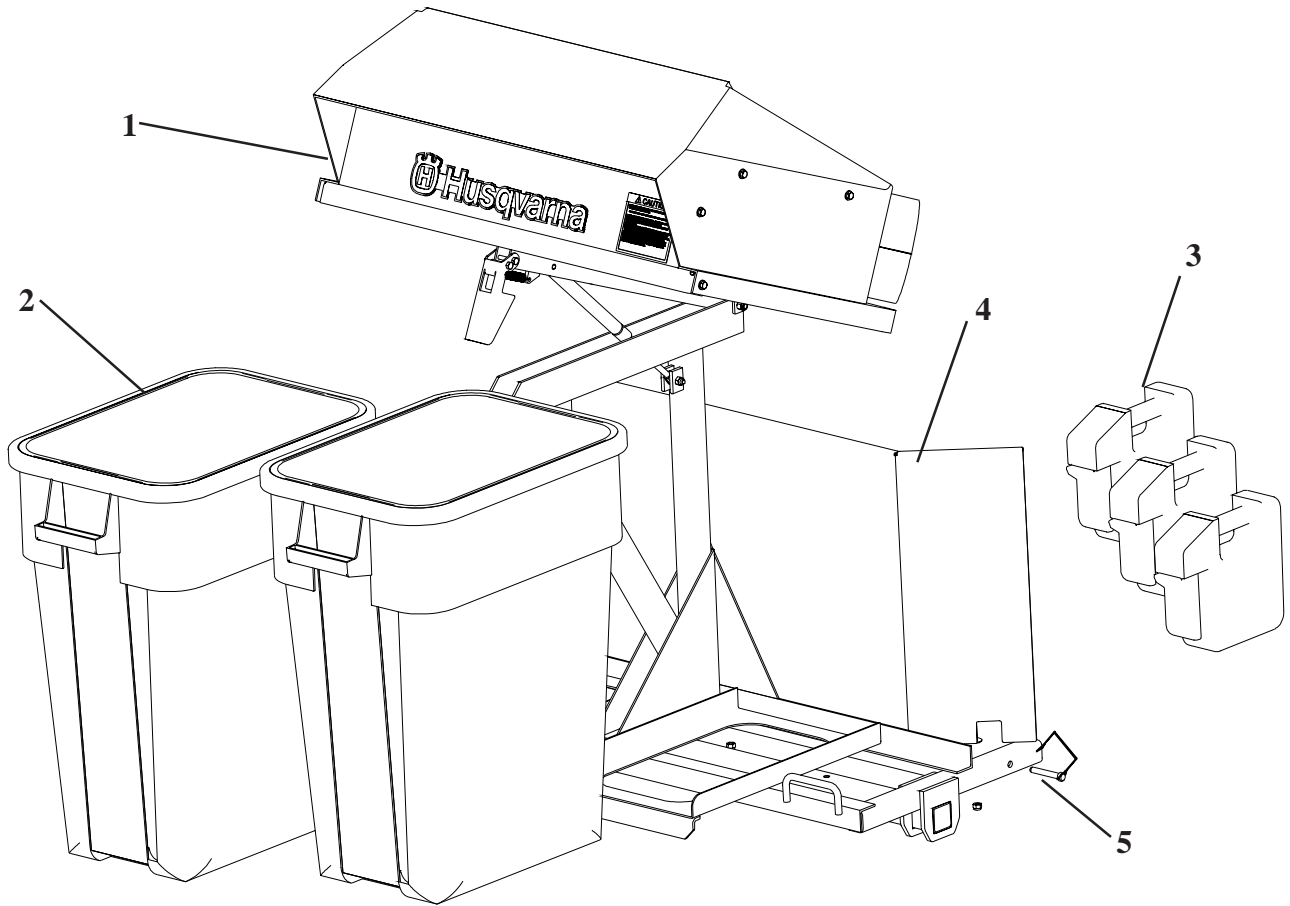

## 540200800 Assembly

ITEM	PART NO.	DESCRIPTION	QTY.
1	540200853	Frame/Top Assembly	1
2	540093817	Container, 30 Gal.	2
3	540092531	Front Weight	3
4	540092767	Heat Shield	1
*	540200854	Small Parts Kit, <i>including:</i>	1
*	540200855	Manual	1
5	540099693	Pin, Wire Lock	2
*	540093961	Ear Plugs	1
*	540099077	Bolt, Hex, 5/16"-18 x 1"	2
*	540000413	Washer, Flat, 5/16"	4
*	540099079	Nut, Hex, Nylon Lock, 5/16"-18	2