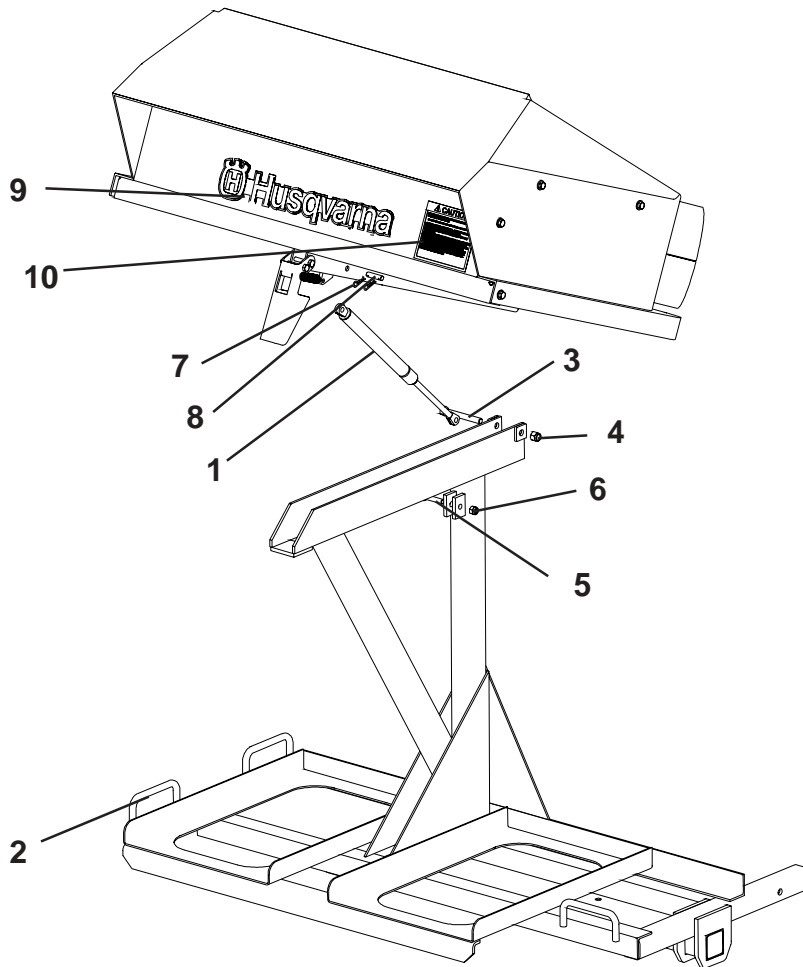

## 540200800 Assembly

ITEM	PART NO.	DESCRIPTION	QTY.
1	540200853	Frame/Top Assembly	1
2	540093817	Container, 30 Gal.	2
3	540092531	Front Weight	3
4	540092767	Heat Shield	1
*	540200854	Small Parts Kit, <i>including:</i>	1
*	540200855	Manual	1
5	540099693	Pin, Wire Lock	2
*	540093961	Ear Plugs	1
*	540099077	Bolt, Hex, 5/16"-18 x 1"	2
*	540000413	Washer, Flat, 5/16"	4
*	540099079	Nut, Hex, Nylon Lock, 5/16"-18	2

## 540200853 Top/Frame Assembly

ITEM	PART NO.	DESCRIPTION	QTY.
1	540092704	Gas Spring	1
2	540200849	Frame	1
3	540001765	Bolt, Hex, 3/8"-16 x 3"	1
4	540099065	Nut, Hex, Nylon Lock, 3/8"-16	1
5	540099015	Bolt, Hex, 5/16"-18 x 1-1/2"	1
6	540099079	Nut, Hex, Nylon Lock, 5/16"-18	1
7	540099082	Pin, Cotter, #13	2
8	540099102	Pin, Clevis, 5/16" x 1-1/4" w/ 2 holes	1
9	540104804	Decal, Husqvarna	1
10	540200027	Decal, Caution List	1