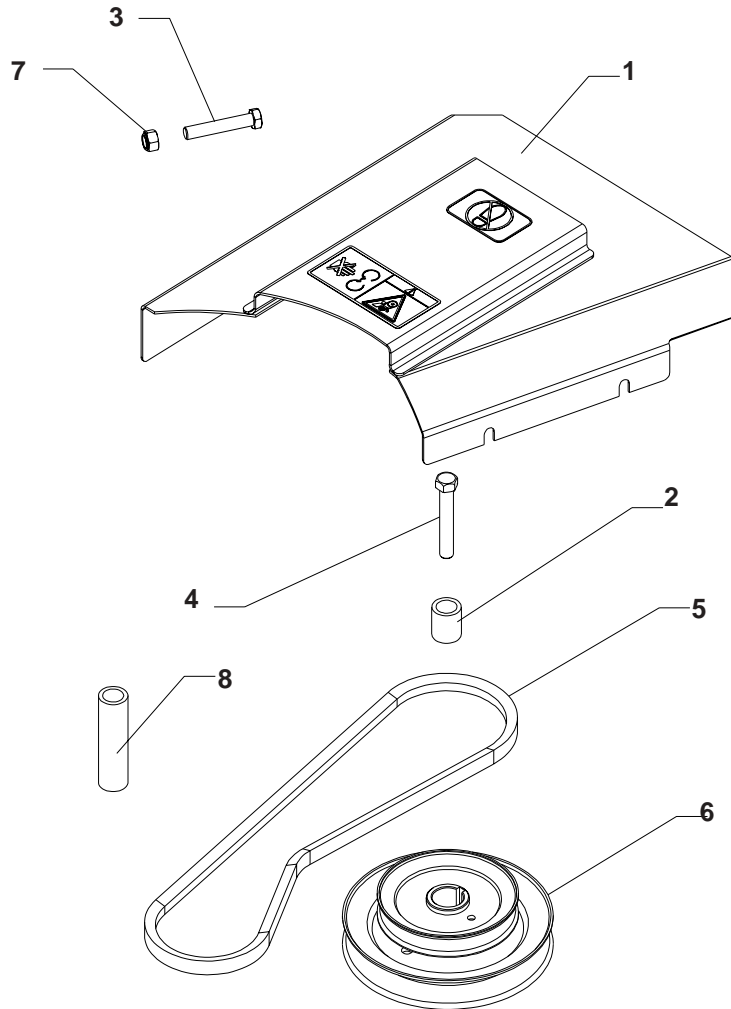

Replacement Parts

539106782 Spindle Drive Kit, 42"
539106783 Spindle Drive Kit, 48"
539106784 Spindle Drive Kit, 52"
539106785 Spindle Drive Kit, 61"

ITEM	PART NO.	QTY	DESCRIPTION
1	539106778	1	42 SHIELD W/DECALS
	539106779	1	48 SHIELD W/DECALS
	539106780	1	52 SHIELD W/DECALS
	539106781	1	61 SHIELD W/DECALS
2	539106739	1	SPACER
3	539990629	1	HCS 3/8 X 2.25 USED ON 48"/52"/61"
	539976941	1	HCS 3/8 X 1.25 (42" ONLY)
4	539991120	1	HCS 7/16 X 2.5
5	539106723	1	BELT-42
	539106724	1	BELT-48
	539106725	1	BELT-52
	539106726	1	BELT-61
6	539106744	1	STACKED SHEAVE 42-48
	539106745	1	STACKED SHEAVE 52
	539106746	1	STACKED SHEAVE 61
7	539976979	1	NUT 3/8 NYLOC
8	539106787	2	STOP - USED ON 42" & 48" ONLY