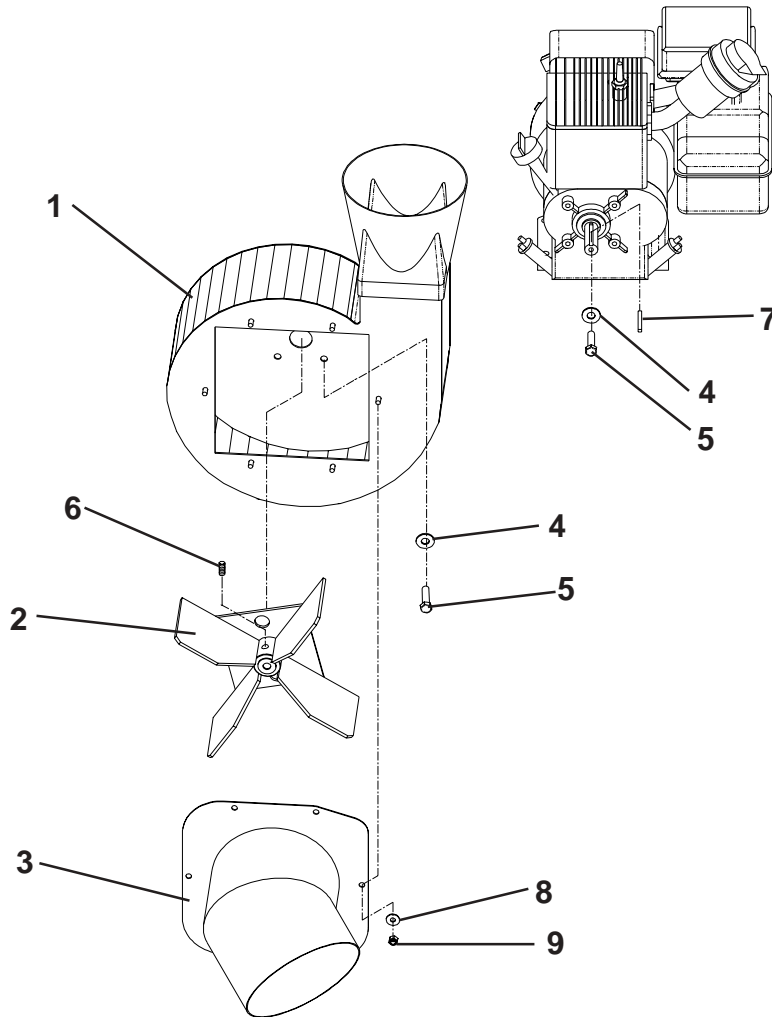

Replacement Parts

540030166 6 hp Kohler Vacuum Assembly
540030167 5.5 hp Briggs & Stratton Vacuum Assembly

ITEM	PART NO.	DESCRIPTION	QTY.
1	540094004	Blower Housing	1
2	540107832	Impeller	1
3	540092705	Inlet, Blower Housing	1
4	540099001	Washer, Spring, 5/16"	5
5	540099012	Bolt, Hex, 5/16"-24 x 3/4"	5
6	540099027	Screw, Set, 3/8"-24 x 3/8"	2
7	540099002	Key, Square, 3/16" x 3/16" x 1-3/4"1	
*	540094082	Decal, Hot Surfaces	1
*	540200027	Decal, Caution List	1
*	540097081	Screw, muffler deflector (Kohler only)	2
*	540097055	Deflector, exhaust (Kohler only)	1
*	540094251	Hardware Kit, <i>including:</i>	1
*	540099015	Bolt, Hex, 5/16"-18 x 1-1/2"	4
*	540099079	Nut, Hex, Nylon Lock, 5/16"-18	4
8	540099072	Nut, Hex, Nylon Lock, 1/4"-20	6
9	540099074	Washer, Flat, 1/4"	6

* Not Shown