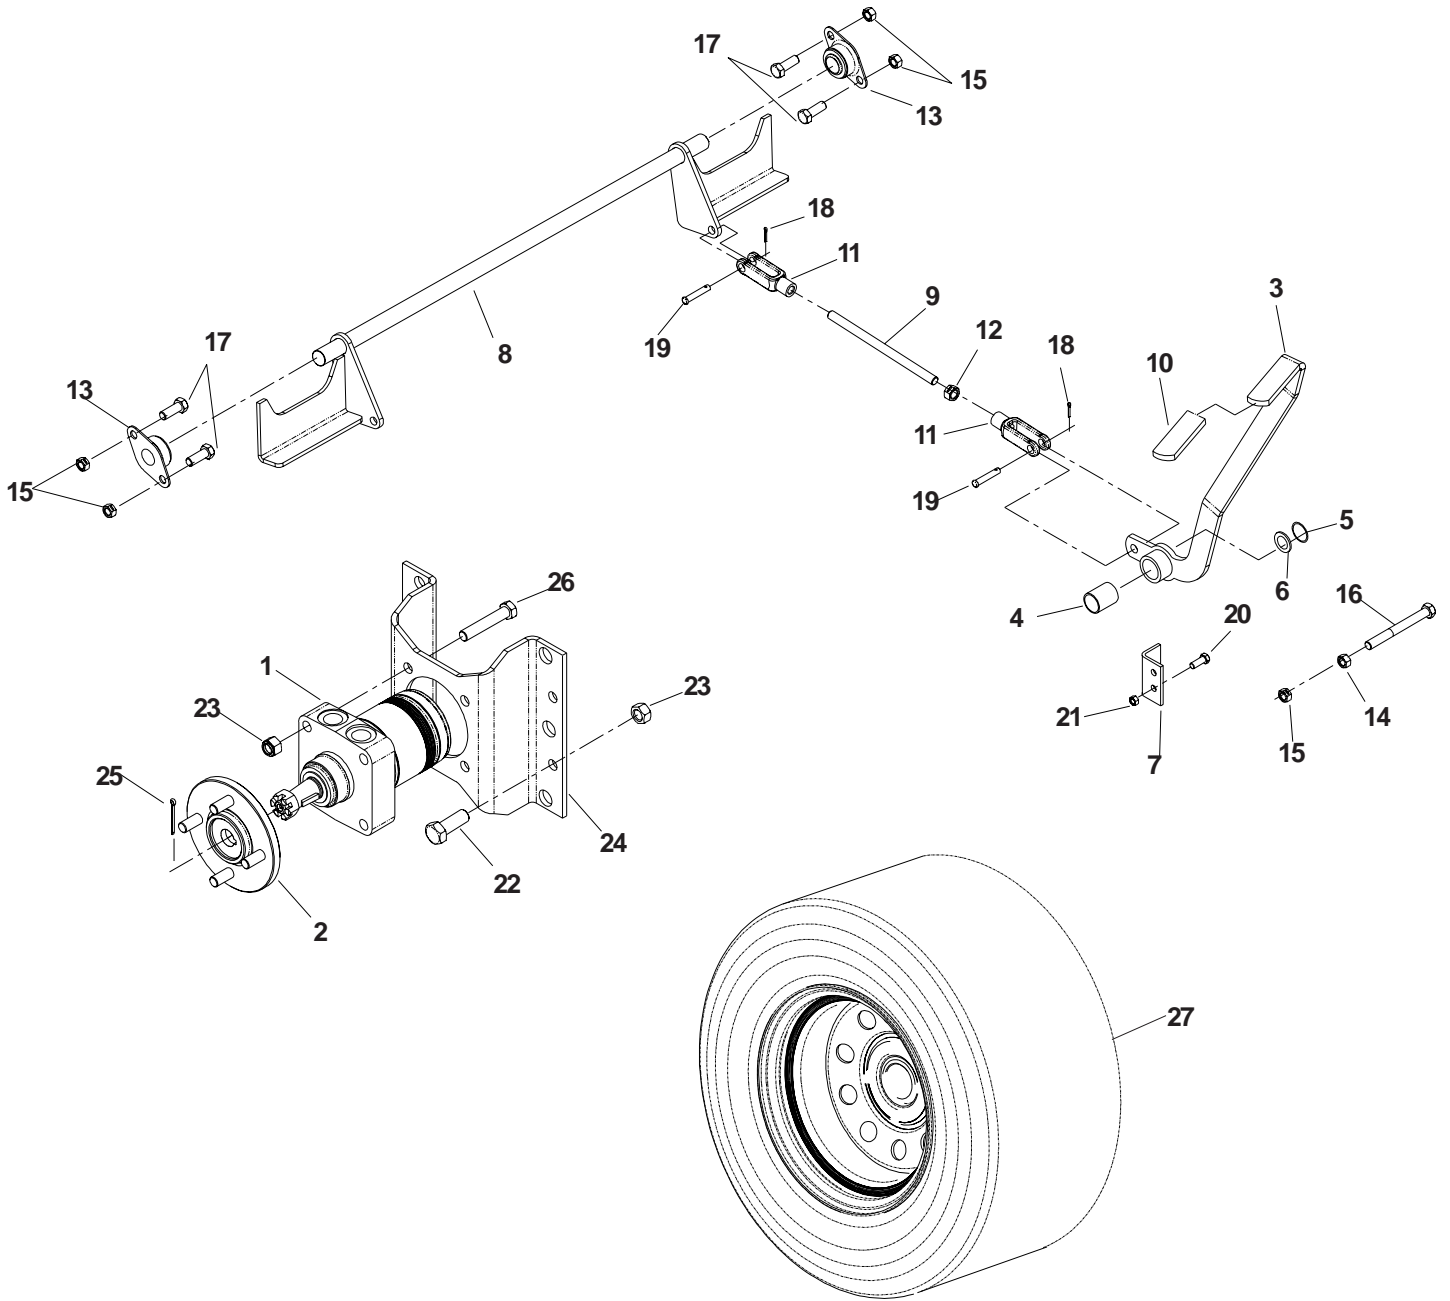

PARK BRAKE ASSEMBLY (TE)

PARK BRAKE ASSEMBLY (TE)

ITEM	PART NO.	QTY.	DESCRIPTION
1	539103527	2	WHEEL MOTOR, TE14
2	539101109	2	HUB
3	539108616	1	BRAKE LEVER
4	539108619	1	BUSHING
5	539101151	1	RETAINING RING, 7/8
6	539923787	1	MACHINE BUSHING
7	539105029	1	BRACKET
8	539108621	1	BRAKE CROSS SHAFT
9	539108637	1	LINKAGE
10	539105036	1	GRIP
11	539977465	2	YOKE, 3/8F
12	539990155	1	NUT, 3/8F
13	539102797	2	FLANGE BEARING
14	539990613	1	NUT, 3/8C, WHIZ
15	539976979	5	NUT, 3/8C, NYLOC
16	539990637	1	HCS, 3/8C X 2 1/2
17	539990563	4	HCS, 3/8C X 1
18	539990365	2	COTTER PIN
19	539977703	2	CLEVIS PIN, 3/8 X 1 1/8
20	539990580	2	HCS, 1/4C X 3/4
21	539976978	2	NUT, 1/4C, NYLOC
22	539990622	8	HFCS 1/2C X 1 1/4
23	539101331	16	NUT, 1/2C, NYLOC
24	539108554	2	MOTOR STANDOFF
25	539990297	2	COTTER PIN
26	539101332	8	HCS, 1/2C X 2 3/4
27	539108614	2	REAR TIRE ASSEMBLY (COMPLETE)
			(FOR MODELS: 896999229, 986999230)
	539107432	1	TIRE
	539109344	1	RIM
	539912234	1	VALVE STEM