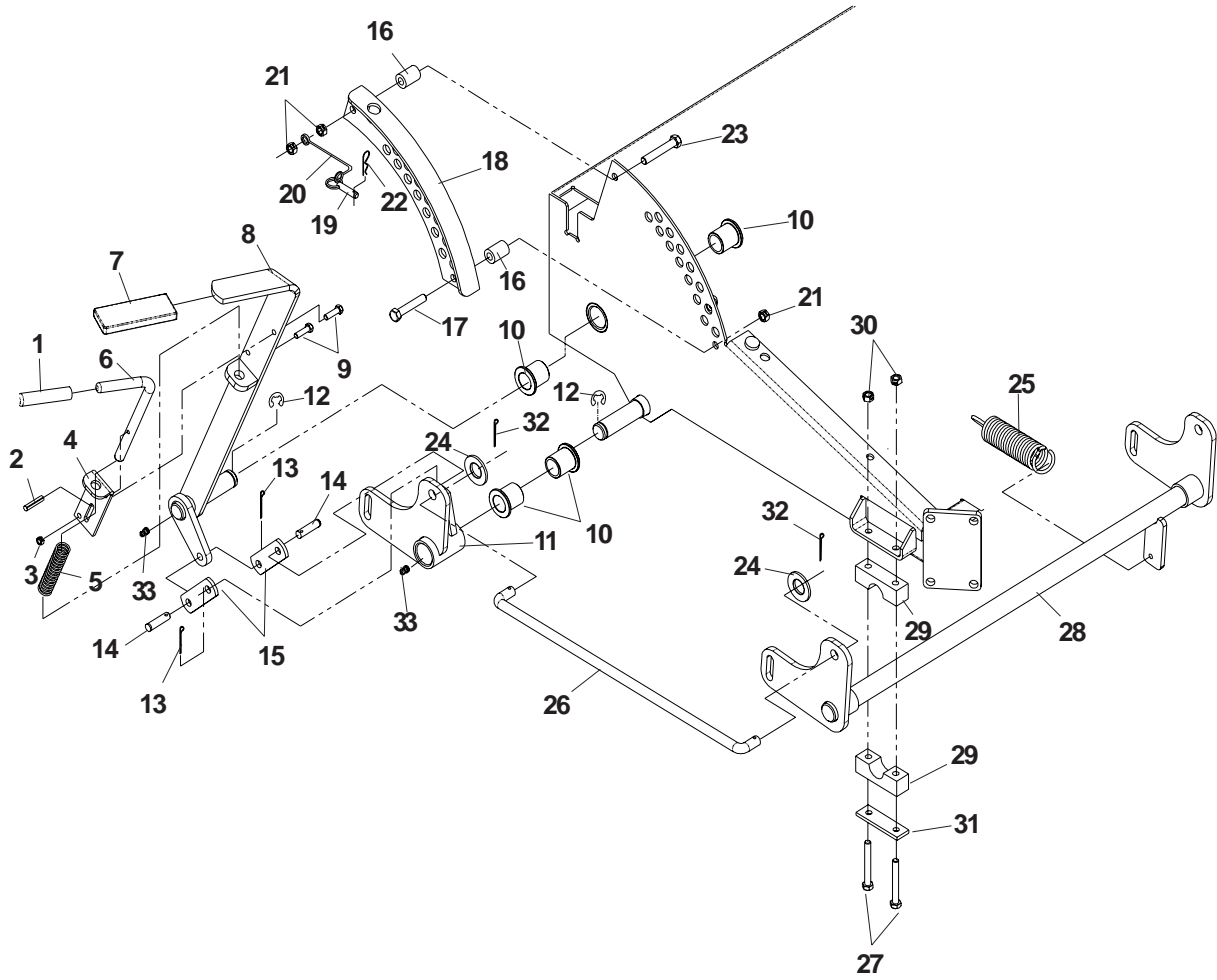

DECK LIFT ASSEMBLY

DECK LIFT ASSEMBLY

ITEM	PART NO.	QTY.	DESCRIPTION
1	539101050	1	GRIP
2	539106532	1	GROOVED PIN
3	539990761	2	NUT1/4C CENTER LOCK
4	539103534	1	PIN MT, UPPER
5	539101058	1	SPRING
6	539103533	1	PIN
7	539102515	1	GRIP
8	539108862	1	LEVER WLDMT
9	539990580	2	HCS 1/4C X 3/4
10	539101232	6	FLANGED BUSHING
11	539107032	1	BELLCRANK WLDMT - RT
	539107031	1	BELLCRANK WLDMT - LT - NOT SHOWN
12	539101802	3	7/8 'E' RING
13	539990365	6	COTTER PIN, 1/8 X 3/4
14	539977703	2	CLEVIS PIN, 3/8 X 1 1/8
15	539102565	2	LIFT ARM
16	539103543	2	SPACER
17	539990588	1	HCS 3/8C X 2
18	539106976	1	ADJUSTMENT PLATE
19	539102526	1	HITCH PIN
20	539105059	1	LANYARD
21	539976979	3	NUT 3/8C NYLOC
22	539976989	1	HAIRPIN, #4
23	539990637	1	HCS 3/8C X 2 1/2
24	539991043	4	BUSHING, 5/8 MACH.
25	539102642	1	SPRING
26	539106891	2	DECK LIFT LINK
27	539101721	4	HCS 5/16C X 2 3/4
28	539108349	1	LIFT WLDMT
29	539104808	4	LIFT BLOCK
30	539990717	4	NUT 5/16C NYLOC
31	539104807	2	REINF. PLATE
32	539990654	4	COTTER PIN, 5/32 X 1 1/4
33	539101474	3	ZERK