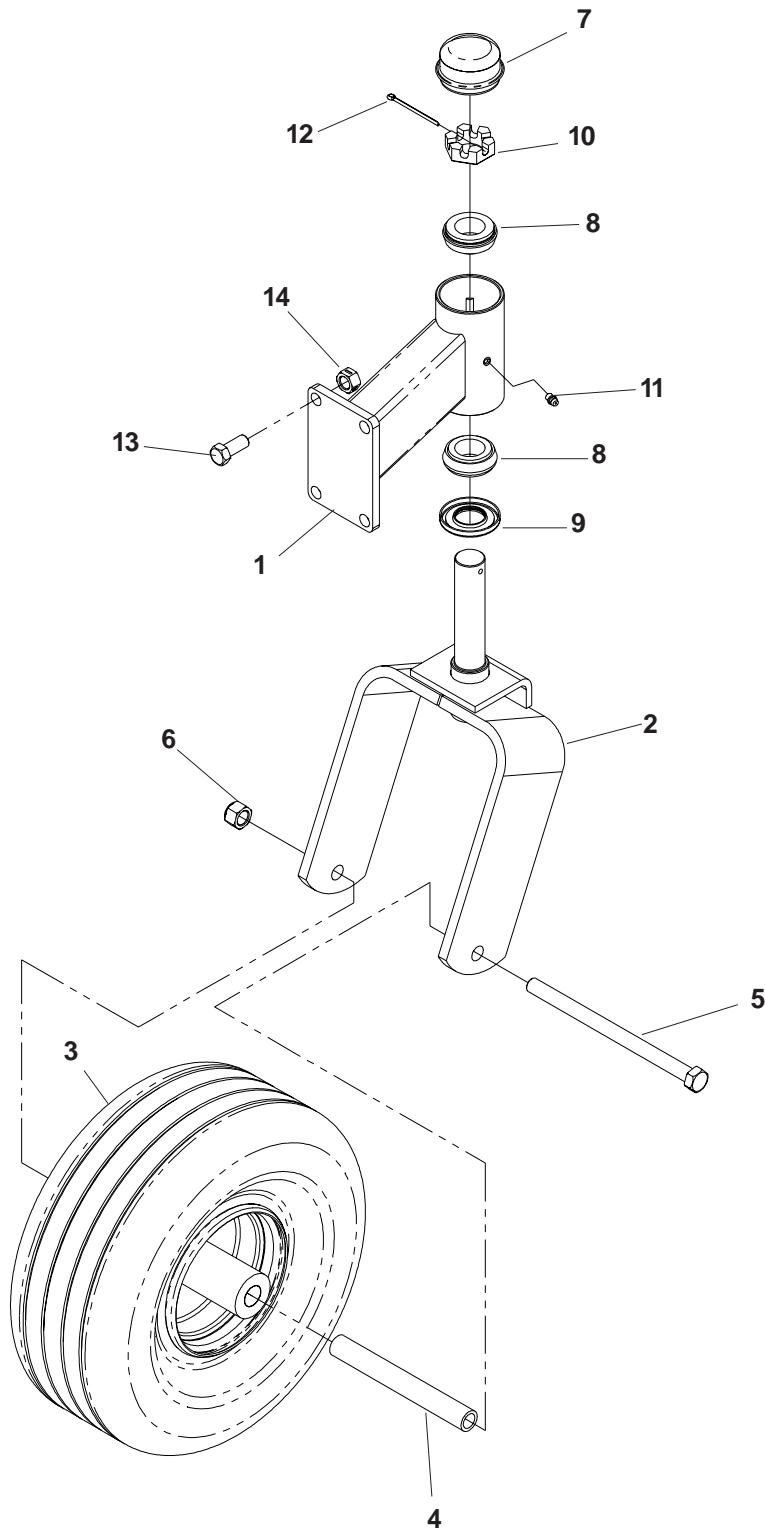

CASTER ARM

MODELS: 968999206, 968999207, 968999208, 968999229, 968999230,
968999231

CASTER ARM

**MODELS: 968999206, 968999207, 968999208, 968999229, 968999230,
968999231**

ITEM	PART NO.	QTY.	DESCRIPTION
1	539106986	1	CASTER ARM 48" & 52" DECK
2	539104571	1	CASTER YOKE
3	539104572	1	TIRE & WHEEL ASSEMBLY
	539102546	1	TIRE
	539104573	1	RIM
	539912234	1	VALVE STEM
	539976997	1	ZERK
	539102484	2	FLANGE BEARING
4	539102856	1	SPACER
5	539102855	1	HCS 1/2-13 X 7 1/2
6	539101331	1	NUT 1/2C, NYLOC
7	539102535	1	GREASE CAP
8	539102543	2	BEARING
9	539102851	1	SEAL
10	539102852	1	NUT, 1"-14, SLOTTED JAM
11	539101474	1	ZERK
12	539102889	1	PIN, COTTER, 1/8 X 2
13	539100143	4	HCS 7/16C X 1
14	539990839	4	NUT, 7/16C, LOCK