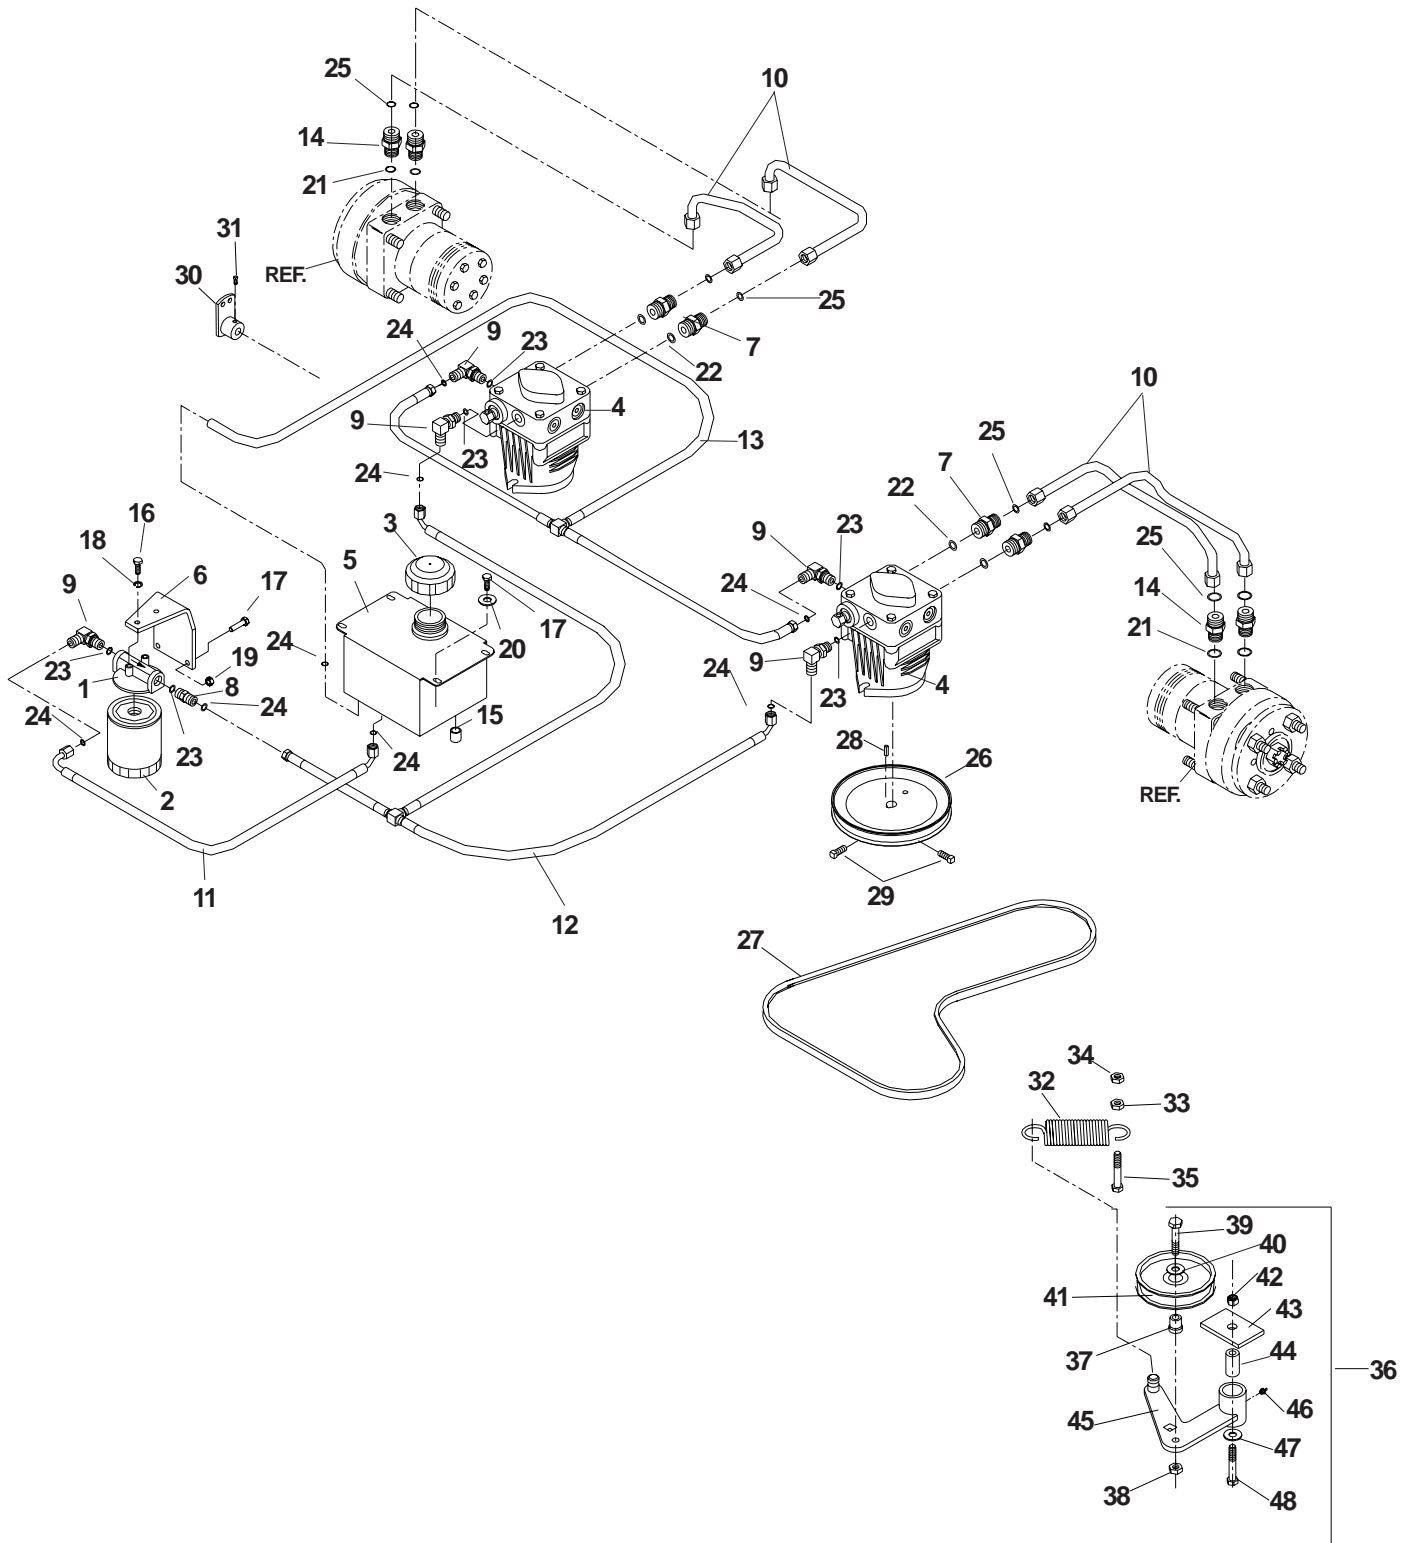

HYDRAULIC ASSEMBLY (TF)

MODELS: 968999206, 968999207, 968999208, 968999231, 968999235

HYDRAULIC ASSEMBLY (TF)

MODELS: 968999206, 968999207, 968999208, 968999231, 968999235

ITEM	PART NO.	QTY.	DESCRIPTION
1	539101165	1	FILTER HEAD
2	539102606	1	FILTER
3	539101202	1	CAP HYDRAULIC RESERVOIR
4	539108246	2	PUMP
5	539105024	1	TANK
6	539106933	1	BRACKET, OIL FILTER
7	539101237	4	FITTING, STRAIGHT, F6400-8-8-0
8	539103316	1	FITTING, F6400-6-6-0
9	539101238	5	FITTING, 90°, F6801-6-6-0
10	539106896	4	HYDRAULIC LINE
11	539104722	1	HOSE, 7"
12	539106895	1	"T" ASSEMBLY
13	539106897	1	"T" ASSEMBLY
14	539102396	4	FITTING, STRAIGHT
15	539105168	1	CAP
16	539990072	2	HCS 1/4C X 5/8
17	539990580	6	HCS 1/4C X 3/4
18	539990052	2	LOCKWASH, 1/4
19	539976978	8	NUT, 1/4C, NYLOC
20	539990598	8	WASHER, 1/4, FLAT
21	539103115	4	"O" RING, 3/4
22	539103116	4	"O" RING, 1/2
23	539103117	6	"O" RING, 3/8
24	539103118	8	"O" RING FLARE, 3/8
25	539103119	8	"O" RING FLARE, 1/2
26	539101176	1	PULLEY, PUMP
27	539106887	1	BELT, PUMP
28	539101177	2	KEY, 5MM SQ X 25MM
29	539102717	4	SET SCREW, 5/16C X 5/8
30	539104382	2	PUMP LEVER
31	539105079	2	V-POINT, 5/16C X 5/8
32	539103256	1	SPRING
33	539990613	1	NUT, 3/8C, WHIZ
34	539976979	1	NUT, 3/8C, NYLOC
35	539990588	1	HCS 3/8C X 2
36	539104408	1	IDLER ARM ASSEMBLY
37	539976695	1	IDLER FLANGE BUSHING
38	539990546	1	NUT, 3/8C, CENTERLOCK
39	539990730	1	HCS, 3/8C X 1 3/4
40	539990517	1	WASHER, 3/8
41	539976688	1	IDLER PULLEY
42	539101331	1	NUT, 1/2C, NYLOC
43	539102236	1	SUPPORT PLATE
44	539103427	1	PIVOT BUSHING
45	539104388	1	IDLER ARM
46	539976998	1	ZERK
47	539990550	1	WASHER, 1/2
48	539103433	1	HCS, 1/2C X 3 1/4, GR5