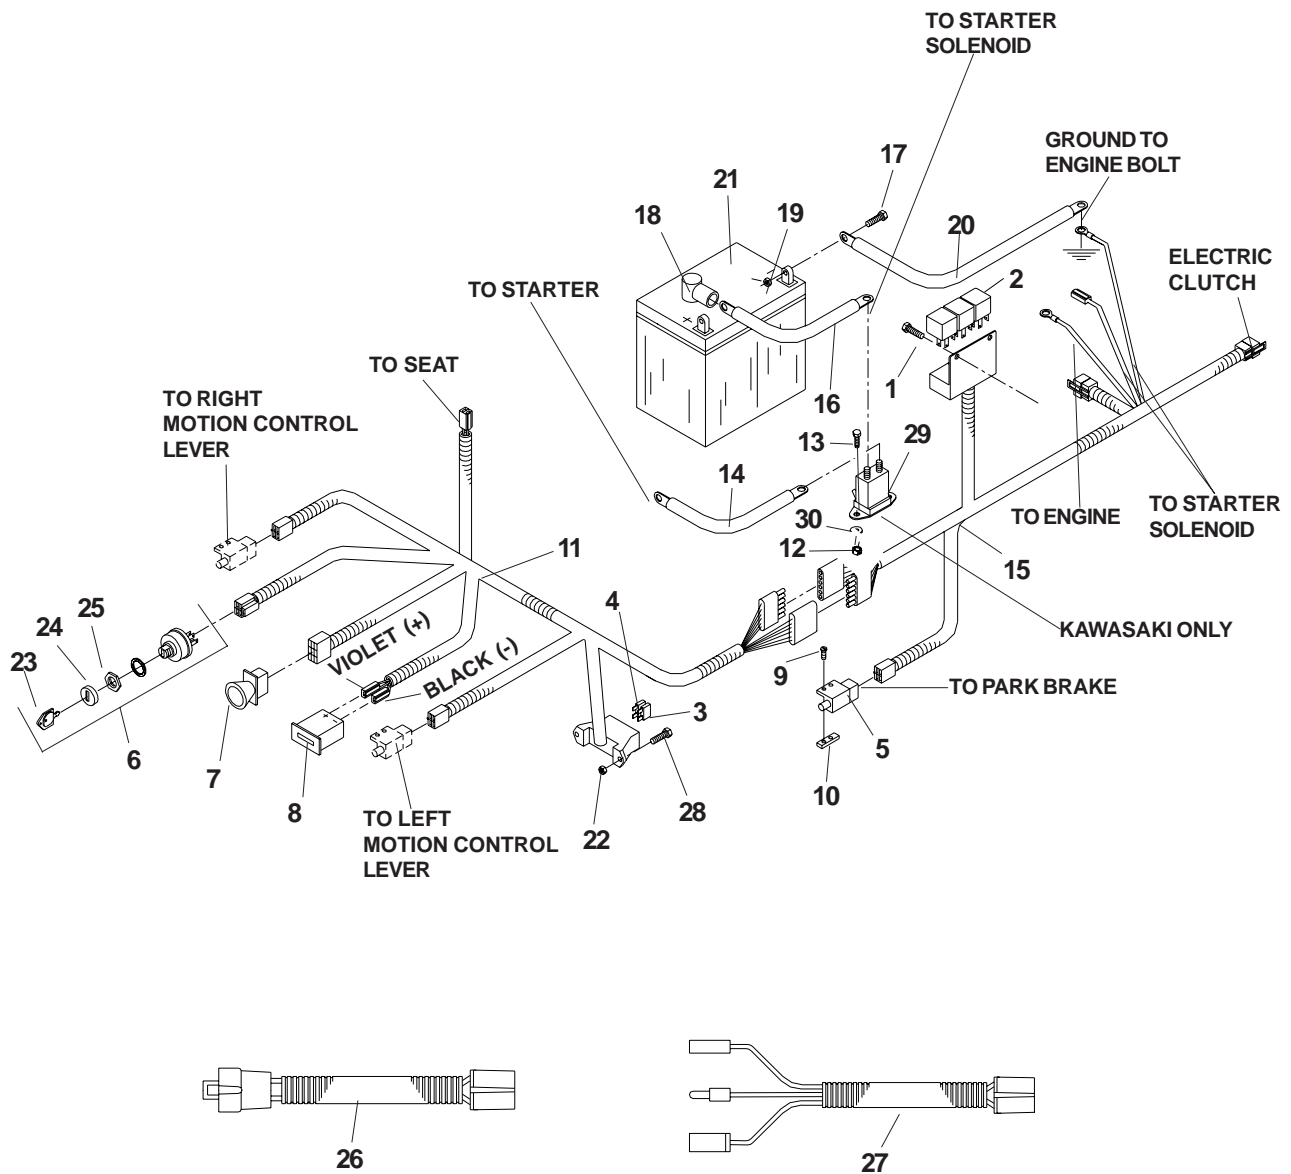

WIRING ASSEMBLY

WIRING ASSEMBY

ITEM	PART NO.	QTY.	DESCRIPTION
1.	539991034	3	#10 X 1/2 SELF TAPPING
2.	539102914	3	RELAY
3.	539101771	1	7.5 AMP 32 VOLT ATO FUSE
4.	539102086	1	20 AMP 32 VOLT ATO FUSE
5.	539101080	3	INTERLOCK SWITCH
6.	539101770	1	IGNITION SWITCH (INCLUDES WASHER, NUT, & STD. KEY) ..... (DOES NOT INCLUDE ITEMS 23, 24)
7.	539101768	1	BLADE SWITCH
8.	539108016	1	HOUR METER
9.	539976952	6	#10-24 X 5/8
10.	539102678	3	TAPPED PLATE
11.	539104414	1	HARNESS, CONSOLE
12.	539990372	5	NUT 1/4C CENTERLOCK
13.	539990072	2	HCS 1/4C X 5/8 (KAWASAKI ONLY)
14.	539104974	1	CABLE POSITIVE (KAWASAKI ONLY)
	539102757	1	CABLE POSITIVE (KOHLER ONLY)
15.	539104964	1	HARNESS, FRAME
16.	539103306	1	CABLE POSITIVE, LONG
17.	539976934	2	HCS 5/16C X 3/4
18.	539102759	1	INSULATOR
19.	539990184	2	NUT 5/16C CENTERLOCK
20.	539102758	1	CABLE NEG.
21.	539102463	1	BATTERY
22.	539976977	2	NUT #10, NYLOC
23.	539104812	1	KEY, PADDED
24.	539103178	1	COVER
25.	539103177	1	NUT
26.	539104416	1	PIGTAIL FOR ENG. WIRING (KOHLER ONLY)
27.	539104415	1	PIGTAIL FOR ENG. WIRING (KAWASAKI ONLY)
28.	539102617	2	SCREW, #10C X 7/8
29.	539101714	1	SOLENOID (KAWASAKI ONLY)
30.	539990053	2	LOCKWASHER, 1/4, INTERNAL TOOTH