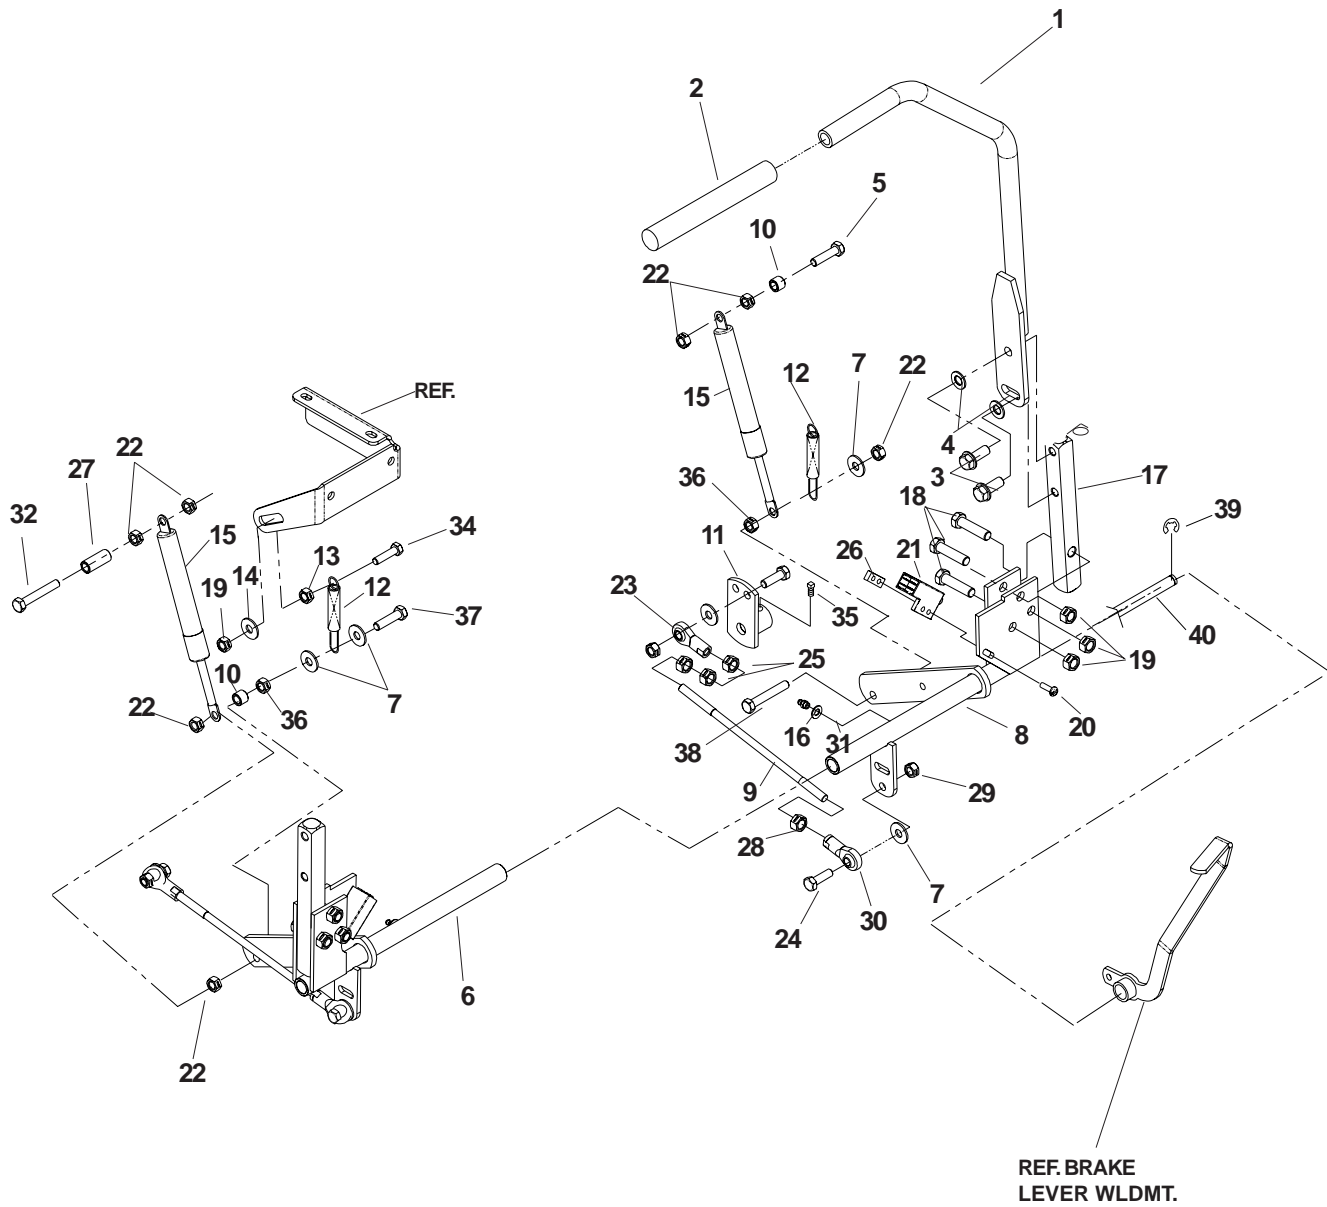

MOTION CONTROL ASSEMBLY

MOTION CONTROL ASSEMBLY

ITEM	PART NO.	QTY.	DESCRIPTION
1	539104190..	2	CONTROL LEVER WLDMT
2	539102592..	2	GRIP
3	539990563..	4	HCS 3/8C X 1
4	539102593..	4	3/8 DISC SPRING WASHER
5	539976935..	1	HCS 5/16C X 1 1/2
6	539106923..	1	CONTROL WELDMENT, RIGHT
7	539990692..	7	WASHER 5/16 FLAT
8	539106924..	1	CONTROL WELDMENT, LEFT
9	539103264..	2	PUMP CONTROL LINK
10	539102827..	2	SPACER
11	539104382..	2	CONTROLARM, PUMP
12	539103297..	2	SPRING
13	539990613..	2	3/8C WHIZ NUT
14	539990517..	2	WASHER 3/8 FLAT
15	539102720..	2	DAMPENER
16	539976998..	2	ZERK
17	539102809..	2	CONTROLARM
18	539990730..	6	HCS 3/8C X 1 3/4
19	539976979..	6	NUT, 3/8C, NYLOC
20	539976952..	4	SCREW 310-24 X 5/8
21	539101080..	2	SWITCH
22	539990184..	7	NUT, 5/16C, CENTERLOCK
23	539102590..	2	BALL JOINT, RIGHT
24	539990627..	4	HCS 5/16C X 1 1/4
25	539990223..	6	NUT, 5/16-24
26	539102678..	2	TAPPED PLATE
27	539104995..	1	SPACER
28	539991073..	2	NUT, 5/16F, LEFT HAND
29	539990717..	4	NUT, 5/16C, NYLOC
30	539102591..	2	BALL JOINT, LEFT
31	539103547..	2	WASHER
32	539976937..	1	HCS 5/16C X 2
33	539101341..	1	HCS 3/8C X 3 (NOT SHOWN)
34	539990637..	1	HCS 3/8C X 2 1/2
35	539105079..	2	SCREW, 5/16C X 5/8, SET
36	539990585..	2	NUT 5/16C, WHIZ
37	539991055..	1	BOLT, 5/16C X 2 1/4, TAP
38	539100469..	1	BOLT, 5/16C X 1 1/4, TAP
39	539101949..	2	E-RING, 1/2
40	539108659..	1	CONTROL SHAFT