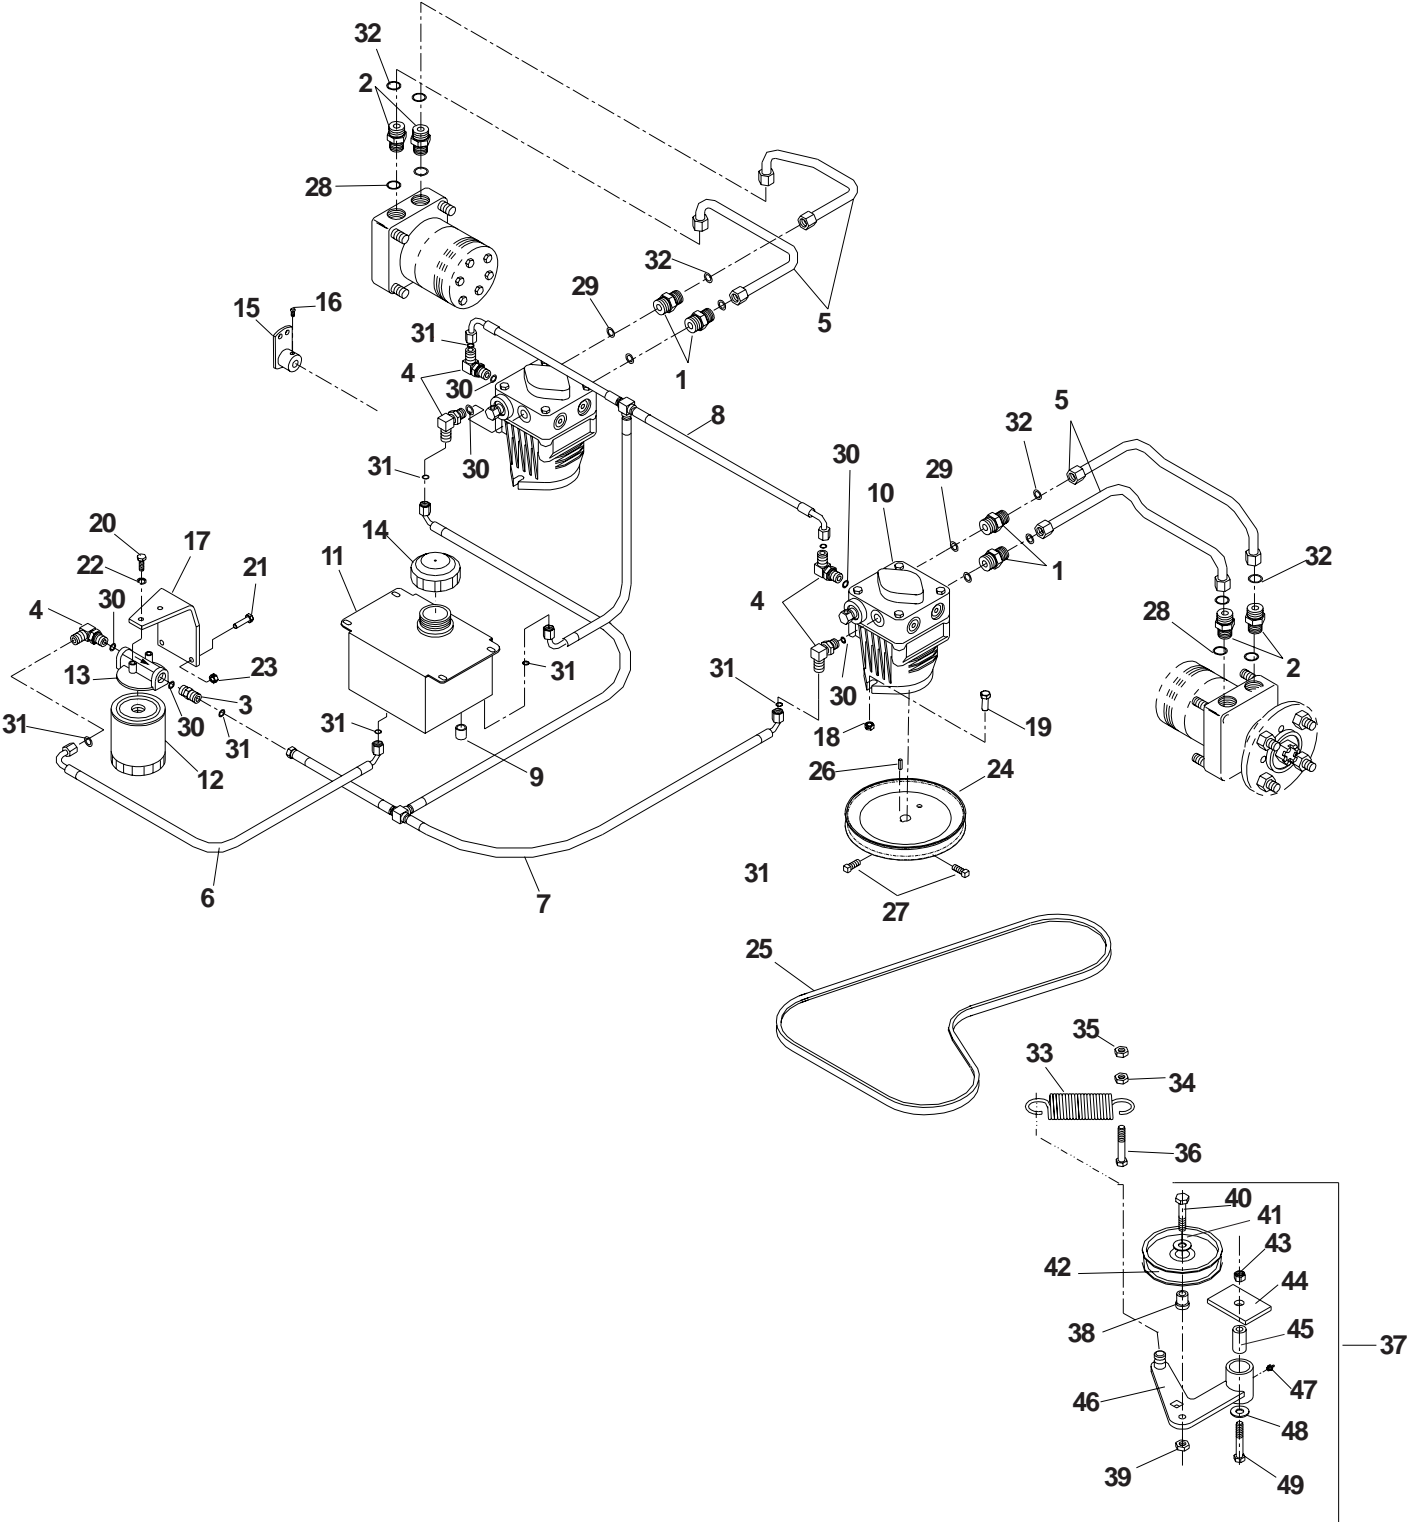

HYDRAULIC ASSEMBLY (TF)

MODELS: 968999206, 968999207, 968999208, 968999231, 968999235

ITEM	PART NO.	QTY.	DESCRIPTION
1	539101165	1	FILTER HEAD
2	539102606	1	FILTER
3	539101202	1	CAP HYDRAULIC RESERVOIR
4	539108246	2	PUMP
5	539105024	1	TANK
6	539106933	1	BRACKET, OIL FILTER
7	539101237	4	FITTING, STRAIGHT, F6400-8-8-0
8	539103316	1	FITTING, F6400-6-6-0
9	539101238	5	FITTING, 90°, F6801-6-6-0
10	539106896	4	HYDRAULIC LINE
11	539104722	1	HOSE, 7"
12	539106895	1	"T" ASSEMBLY
13	539106897	1	"T" ASSEMBLY
14	539102396	4	FITTING, STRAIGHT
15	539105168	1	CAP
16	539990072	2	HCS 1/4C X 5/8
17	539990580	6	HCS 1/4C X 3/4
18	539990052	2	LOCKWASH, 1/4
19	539976978	8	NUT, 1/4C, NYLOC
20	539990598	8	WASHER, 1/4, FLAT
21	539103115	4	"O" RING, 3/4
22	539103116	4	"O" RING, 1/2
23	539103117	6	"O" RING, 3/8
24	539103118	8	"O" RING FLARE, 3/8
25	539103119	8	"O" RING FLARE, 1/2
26	539101176	1	PULLEY, PUMP
27	539106887	1	BELT, PUMP
28	539101177	2	KEY, 5MM SQ X 25MM
29	539102717	4	SET SCREW, 5/16C X 5/8
30	539104382	2	PUMP LEVER
31	539105079	2	V-POINT, 5/16C X 5/8
32	539103256	1	SPRING
33	539990613	1	NUT, 3/8C, WHIZ
34	539976979	1	NUT, 3/8C, NYLOC
35	539990588	1	HCS 3/8C X 2
36	539104408	1	IDLER ARM ASSEMBLY
37	539976695	1	IDLER FLANGE BUSHING
38	539990546	1	NUT, 3/8C, CENTERLOCK
39	539990730	1	HCS, 3/8C X 1 3/4
40	539990517	1	WASHER, 3/8
41	539976688	1	IDLER PULLEY
42	539101331	1	NUT, 1/2C, NYLOC
43	539102236	1	SUPPORT PLATE
44	539103427	1	PIVOT BUSHING
45	539104388	1	IDLER ARM
46	539976998	1	ZERK
47	539990550	1	WASHER, 1/2
48	539103433	1	HCS, 1/2C X 3 1/4, GR5

HYDRAULIC ASSEMBLY (TE)

MODELS: 968999229, 968999230