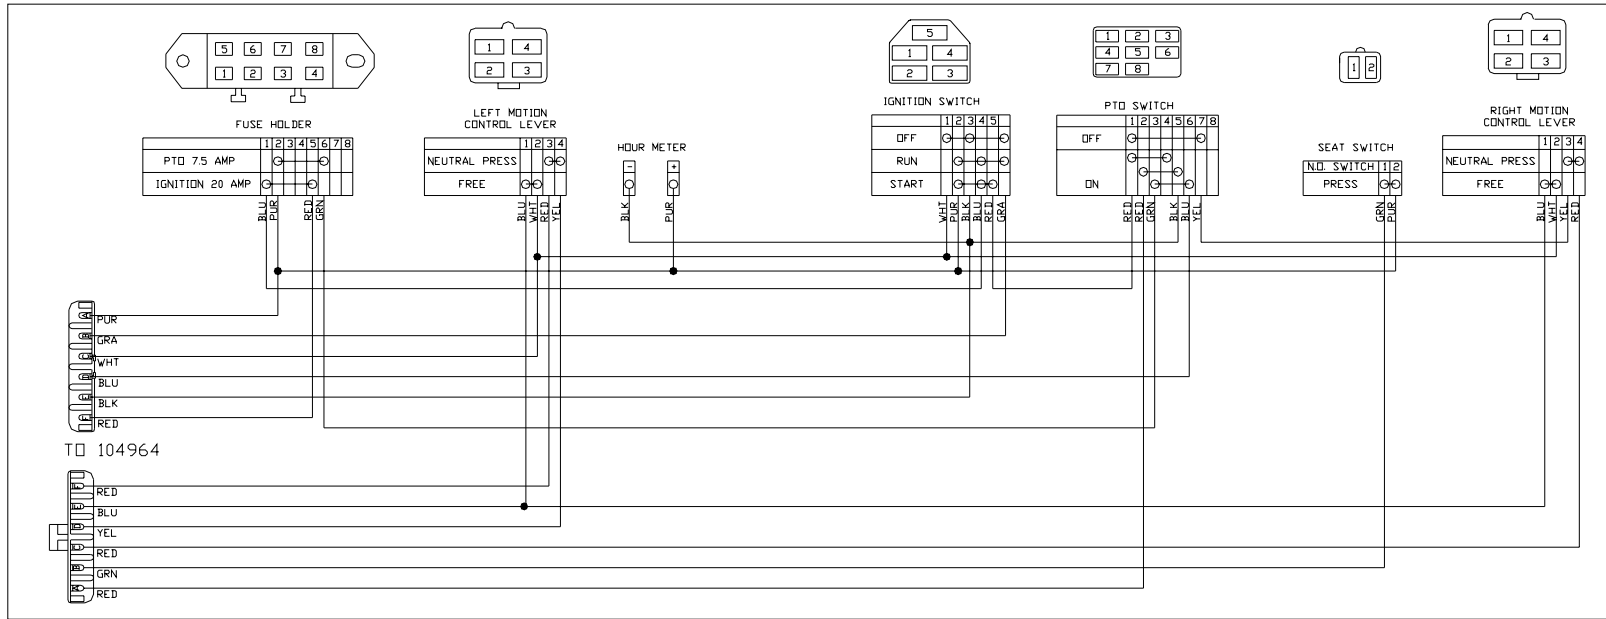

DECALS

DECALS

ITEM	PART NO.	QTY.	DESCRIPTION
1	539105746	1	DECAL, SEVERING
2	539105744	1	DANGER DECAL, BELT DRIVES
3	539105745	1	DECAL, BATTERY WARNING
4	539105785	1	DECAL, WARNING
5	539105743	2	DECAL, NO STEP
6	539101881	1	PROP. 65
7	539105071	1	DECAL, NASCAR
8	539105301	1	MOBIL DECAL
9	539104787	2	DECAL, HUSQVARNA
10	539100128	1	EXHAUST DECAL
11	539105803	1	DECAL, CROWN
12	539107260	1	DECAL, HEIGHT ADJ.
13	539107289	1	DECAL, SERVICE
14	539107288	1	DECAL, BELT ROUTING
15	539103333	2	DECAL, MOTION CONTROL
16	539913010	1	DECAL, DANGER
17	539106483	1	DECAL, CONSOLE
18	539108871	1	DECAL, iZ4817
	539108872	1	DECAL, iZ6123
	539107745	1	DECAL, iZ4821
	539107746	1	DECAL, iZ5223
	539109382	1	DECAL, iZ4217
	539102670	1	DECAL, FUEL VALVE (NOT SHOWN)
	539109909	1	DECAL, HUSQVARNA, FRONT OF SEAT
			(NOT SHOWN)

LIFT PEDAL

ITEM	PART NO.	QTY.	DESCRIPTION
1	539105549	1	Lift Pedal W/pad
2	539105552	1	Tightening Plate
3	539976979	3	Nut 3/8C Nyloc
4	539990655	3	HCS 3/8C X 1 1/2
5	539105187	1	Pad, non-skid

WIRING DIAGRAM

WIRING DIAGRAM

104414
CONSOLE HARNESS

CONSOLE HARNESS SCHEMATIC

WIRING DIAGRAM

FRAME HARNESS

WIRING DIAGRAM

FRAME HARNESS

 **Husqvarna**