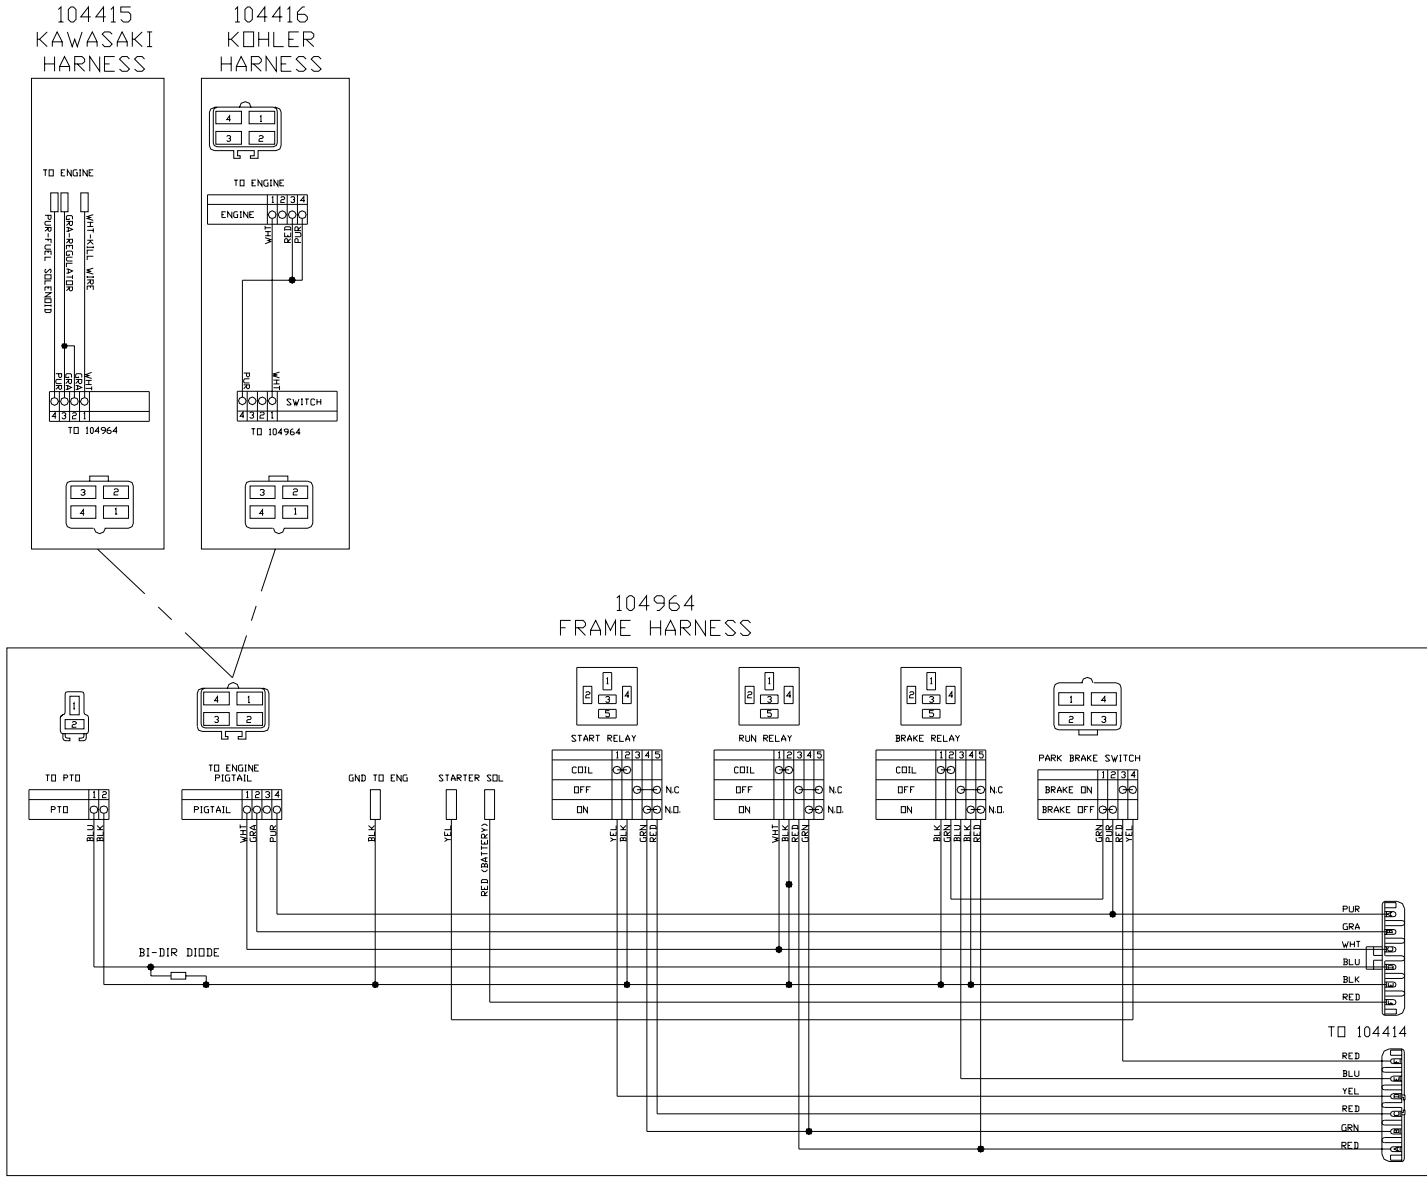

DECALS

DECALS

ITEM	PART NO.	QTY.	DESCRIPTION
1	539105746	1	DECAL, SEVERING
2	539105744	1	DANGER DECAL, BELT DRIVES
3	539105745	1	DECAL, BATTERY WARNING
4	539105785	1	DECAL, WARNING
5	539105743	2	DECAL, NO STEP
6	539101881	1	PROP. 65
7	539105071	1	DECAL, NASCAR
8	539105301	1	MOBIL DECAL
9	539104787	2	DECAL, HUSQVARNA
10	539100128	1	EXHAUST DECAL
11	539105803	1	DECAL, CROWN
12	539107260	1	DECAL, HEIGHT ADJ.
13	539107289	1	DECAL, SERVICE
14	539107288	1	DECAL, BELT ROUTING
15	539103333	2	DECAL, MOTION CONTROL
16	539913010	1	DECAL, DANGER
17	539106483	1	DECAL, CONSOLE
18	539108871	1	DECAL, iZ4817
	539108872	1	DECAL, iZ6123
	539107745	1	DECAL, iZ4821
	539107746	1	DECAL, iZ5223
	539109382	1	DECAL, iZ4217
	539102670	1	DECAL, FUEL VALVE (NOT SHOWN)
	539109909	1	DECAL, HUSQVARNA, FRONT OF SEAT
			(NOT SHOWN)

WIRING DIAGRAM

104414
CONSOLE HARNESS

CONSOLE HARNESS SCHEMATIC

WIRING DIAGRAM

FRAME HARNESS

WIRING DIAGRAM

FRAME HARNESS

 **Husqvarna**