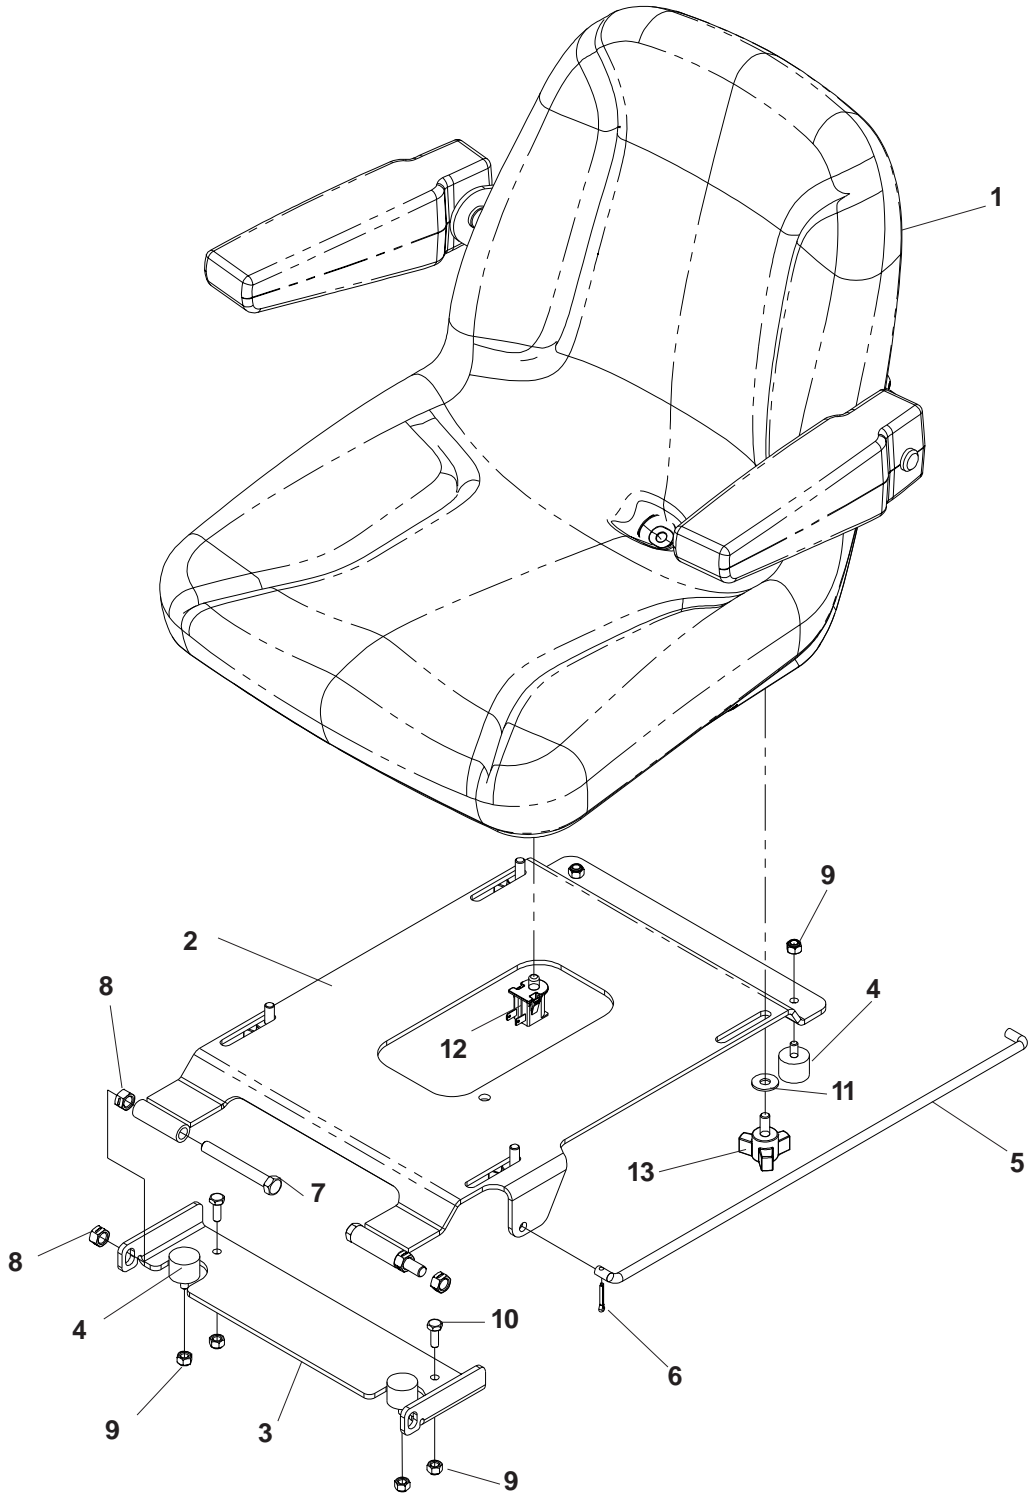

SEAT W/SLOTS

MODELS: 968999229, 968999230

SEAT W/SLOTS

MODELS: 968999229, 968999230

ITEM	PART NO.	QTY.	DESCRIPTION
1	539108744	1	SEAT W/ARMREST
2	539108613	1	SEAT PAN
3	539105224	1	SEAT BRACKET W/DECALS
4	539105039	4	STUD PLATE MOUNT
5	539104525	1	SEAT ROD
6	539990365	1	COTTER PIN
7	539101341	2	HCS, 3/8-16 X 3, GR5 ZD
8	539990546	4	NUT, 3/8C, CENTER LOCK
9	539976978	6	NUT, 1/4C, NYLOC
10	539990580	2	HCA, 1/4-20 X 3/4, GR5 ZD
11	539990692	4	WASHER, 5/16, FLAT
12	539107523	1	SEAT SWITCH
13	539104411	4	KNOB W/STUD
	539104392	1	SEAT HARNESS (NOT SHOWN)
	539976856	1	WIRE TIE (NOT SHOWN)