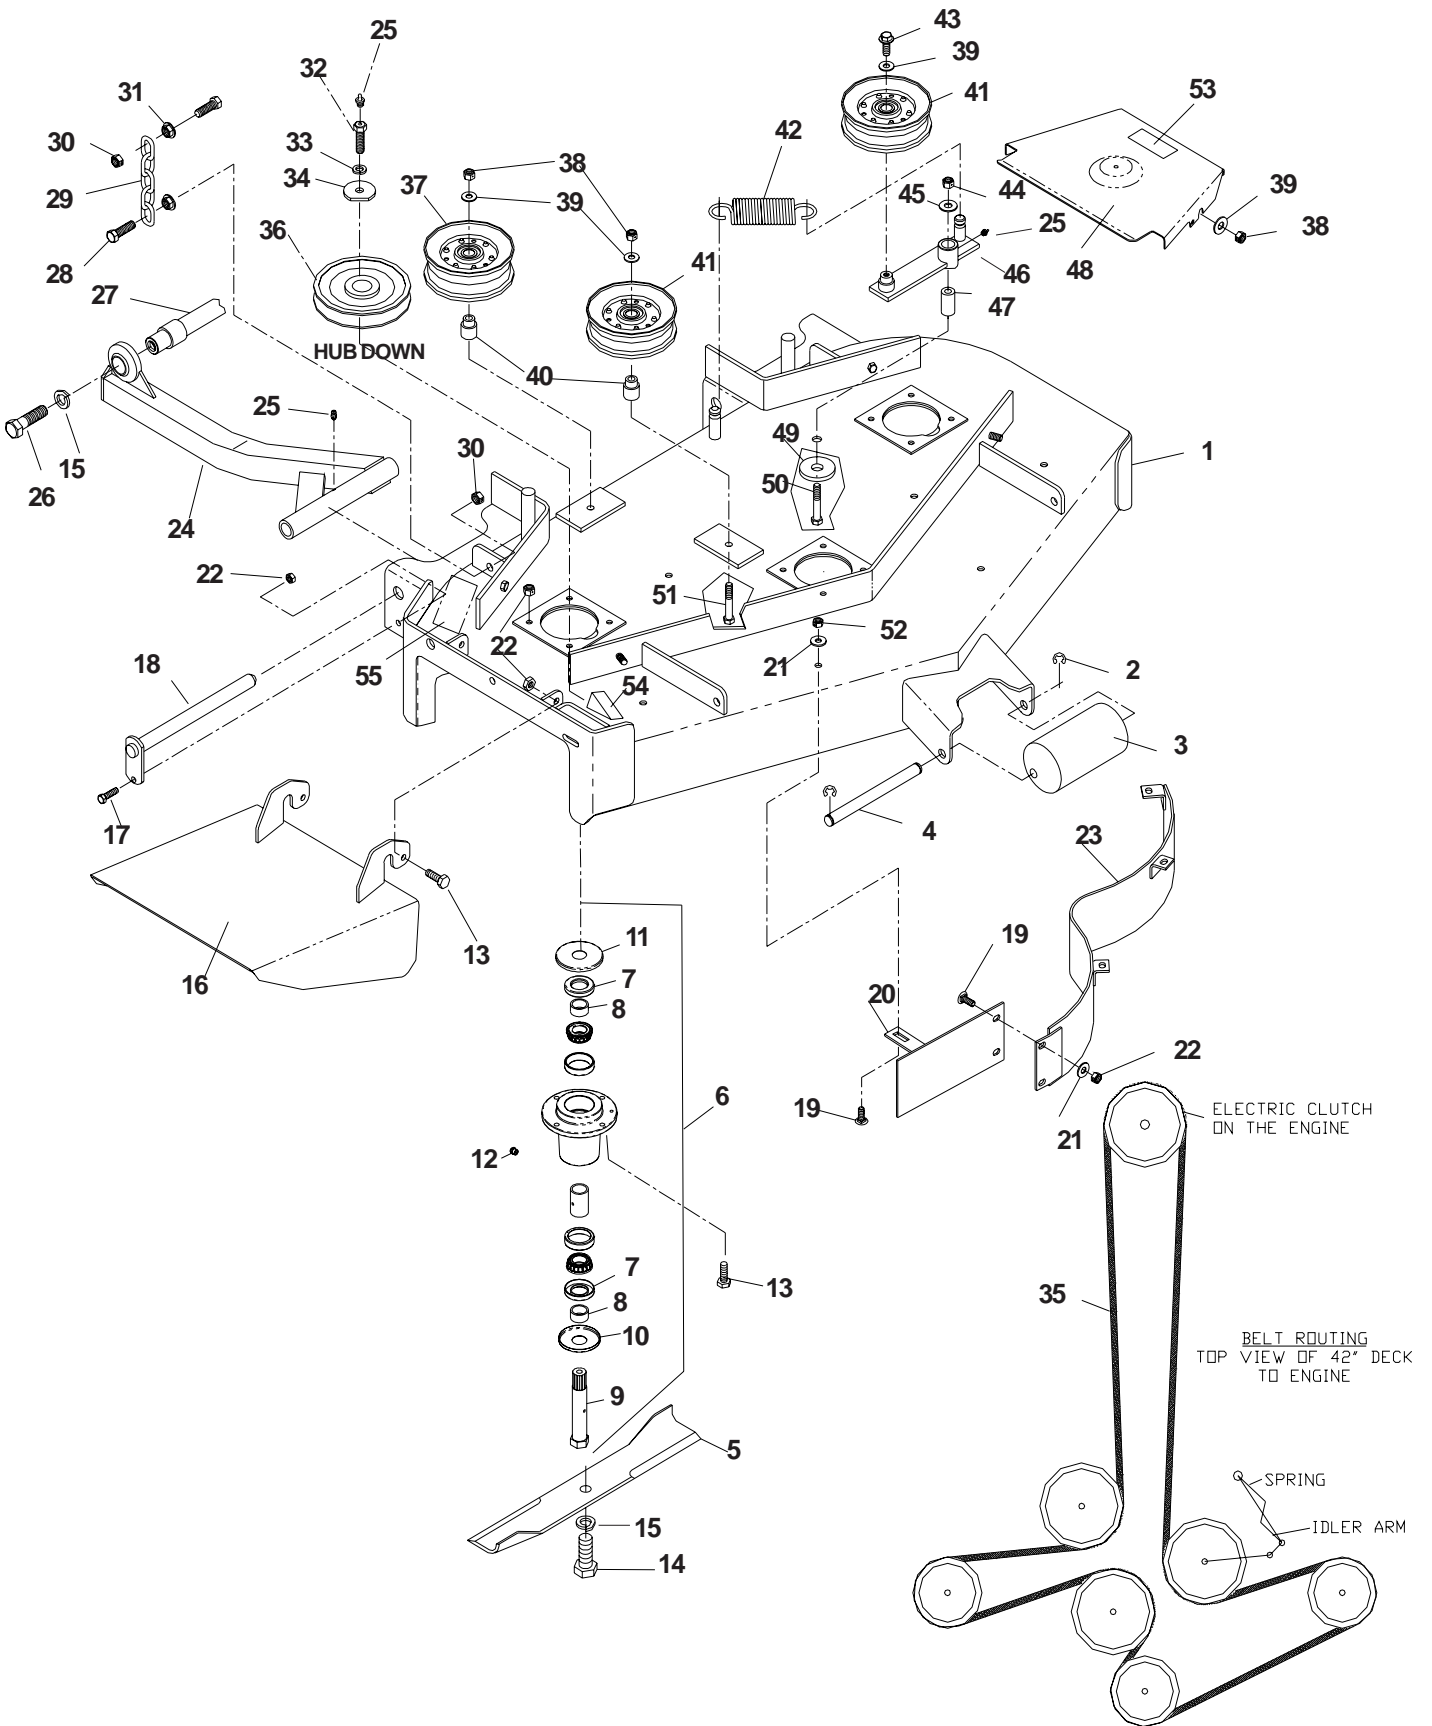

42" DECK ASSEMBLY

42" DECK ASSEMBLY

ITEM	PART NO.	QTY.	DESCRIPTION	ITEM	PART NO.	QTY.	DESCRIPTION
1	539105778	1	DECK W/DECALS	28	539101175	8	HCS 7/16C X 1 1/2
2	539101949	2	1/2" E-RING	29	539102641	4	CHAIN
3	539976828	1	ROLLER, LONG	30	539990839	8	7/16C CTR. LOCK
4	539103437	1	AXLE, ROLLER	31	539102582	8	7/16C WHIZ NUT
5	539103274	3	BLADE 14 7/8"	32	539108766	3	HCS 7/16F X 1 1/2, SPEC.
6	539108772	3	CUTTER HOUSING, ... COMPLETE	33	539990247	3	7/16 LOCKWASHER
7	539108754	2	SHAFT SEAL	34	539106504	3	WASHER
8	539108758	2	SPACER	35	539103240	1	BELT
9	539108759	1	MINI SPINDLE	36	539107276	3	PULLEY
10	539108449	1	DUST CAP, BOTTOM	37	539103258	1	IDLER PULLEY 1.62
11	539108450	1	DUST CAP, TOP	38	539976979	6	NUT 3/8C, NYLOC
12	539977326	1	GREASE POPET	39	539990517	7	WASHER 3/8 STD.
13	539990627	14	HCS 5/16C X 1 1/4	40	539103295	2	IDLER BUSHING
14	539103299	3	HCS 5/8F X 1 1/4	41	539103257	2	IDLER PULLEY 1.31
15	539990333	5	LOCKWASHER	42	539103256	1	SPRING
16	539105361	1	DISCHARGE CHUTE	43	539990582	1	HCS 3/8C X 1
17	539976934	2	HCS 5/16C X 3/4	44	539101331	1	NUT 1/2C NYLOC
18	539102619	2	PIVOT PIN	45	539990550	1	WASHER 1/2 STD.
19	539990799	6	CARRIAGE BOLT ..... 5/16 X 5/8	46	539103230	1	IDLER ARM
20	539105435	1	CENTER BAFFLE	47	539103427	1	PIVOT BUSHING
21	539990692	6	WASHER 5/16C, ... NYLOC	48	539108898	1	BELT SHIELD, LEFT
22	539990717	14	NUT 5/16 CTR. LOCK	.....	539108896	1	BELT SHIELD, RIGHT
23	539105439	1	MAIN BAFFLE	.....			(NOT SHOWN)
24	539104609	1	STRUT - RIGHT	49	539102243	1	SUPPORT WASHER
.....	539104621	1	STRUT - LEFT	50	539103433	1	HCS 1/2C X 3 1/4
.....			(NOT SHOWN)	51	539102612	2	HCS 3/8C X 2 3/4
25	539976998	5	1/4-28 ZERK	52	539990184	6	HLN 5/16C
26	539104199	2	HCS 5/16C X 2	53	539102892	2	DECAL, NO STEP
27	539104197	1	STRUT MT. WLD.	54	539913010	1	DECAL, CPSC
				55	539100344	1	DECAL, DANGER