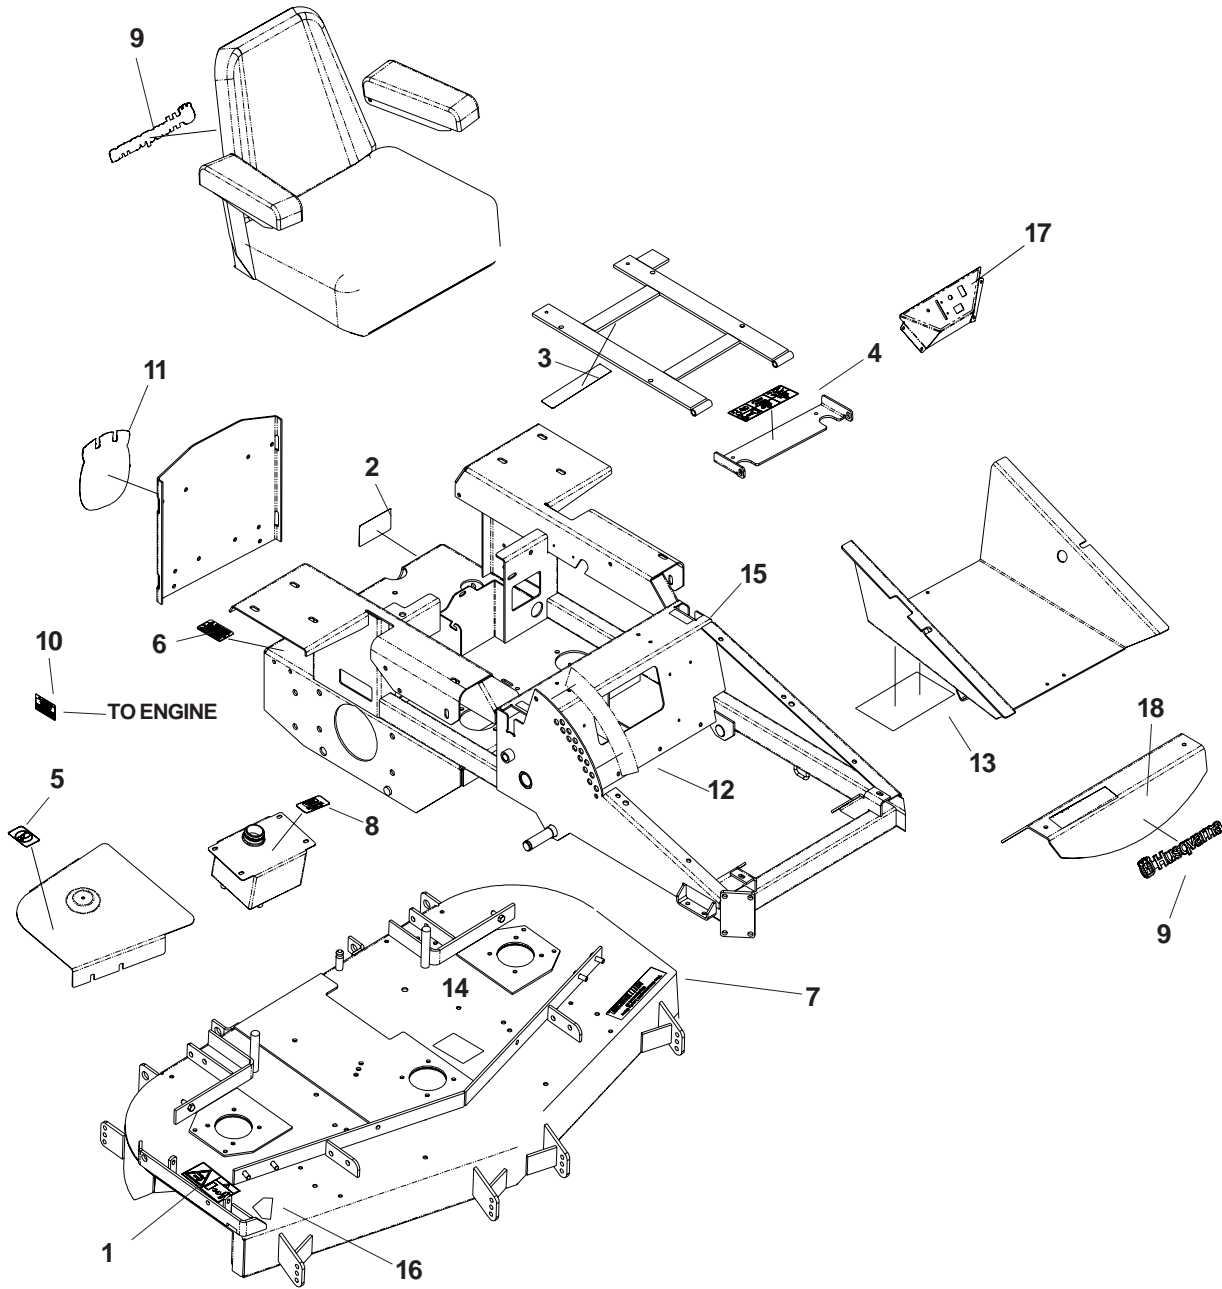

DECALS

DECALS

ITEM	PART NO.	QTY.	DESCRIPTION
1	539105746	1	DECAL, SEVERING
2	539105744	1	DANGER DECAL, BELT DRIVES
3	539105745	1	DECAL, BATTERY WARNING
4	539105785	1	DECAL, WARNING
5	539105743	2	DECAL, NO STEP
6	539101881	1	PROP. 65
7	539105071	1	DECAL, NASCAR
8	539105301	1	MOBIL DECAL
9	539104787	2	DECAL, HUSQVARNA
10	539100128	1	EXHAUST DECAL
11	539105803	1	DECAL, CROWN
12	539107260	1	DECAL, HEIGHT ADJ.
13	539107289	1	DECAL, SERVICE
14	539107288	1	DECAL, BELT ROUTING
15	539103333	2	DECAL, MOTION CONTROL
16	539913010	1	DECAL, DANGER
17	539106483	1	DECAL, CONSOLE
18	539108871	1	DECAL, iZ4817
	539108872	1	DECAL, iZ6123
	539107745	1	DECAL, iZ4821
	539107746	1	DECAL, iZ5223
	539109382	1	DECAL, iZ4217
	539102670	1	DECAL, FUEL VALVE (NOT SHOWN)
	539109909	1	DECAL, HUSQVARNA, FRONT OF SEAT
			(NOT SHOWN)