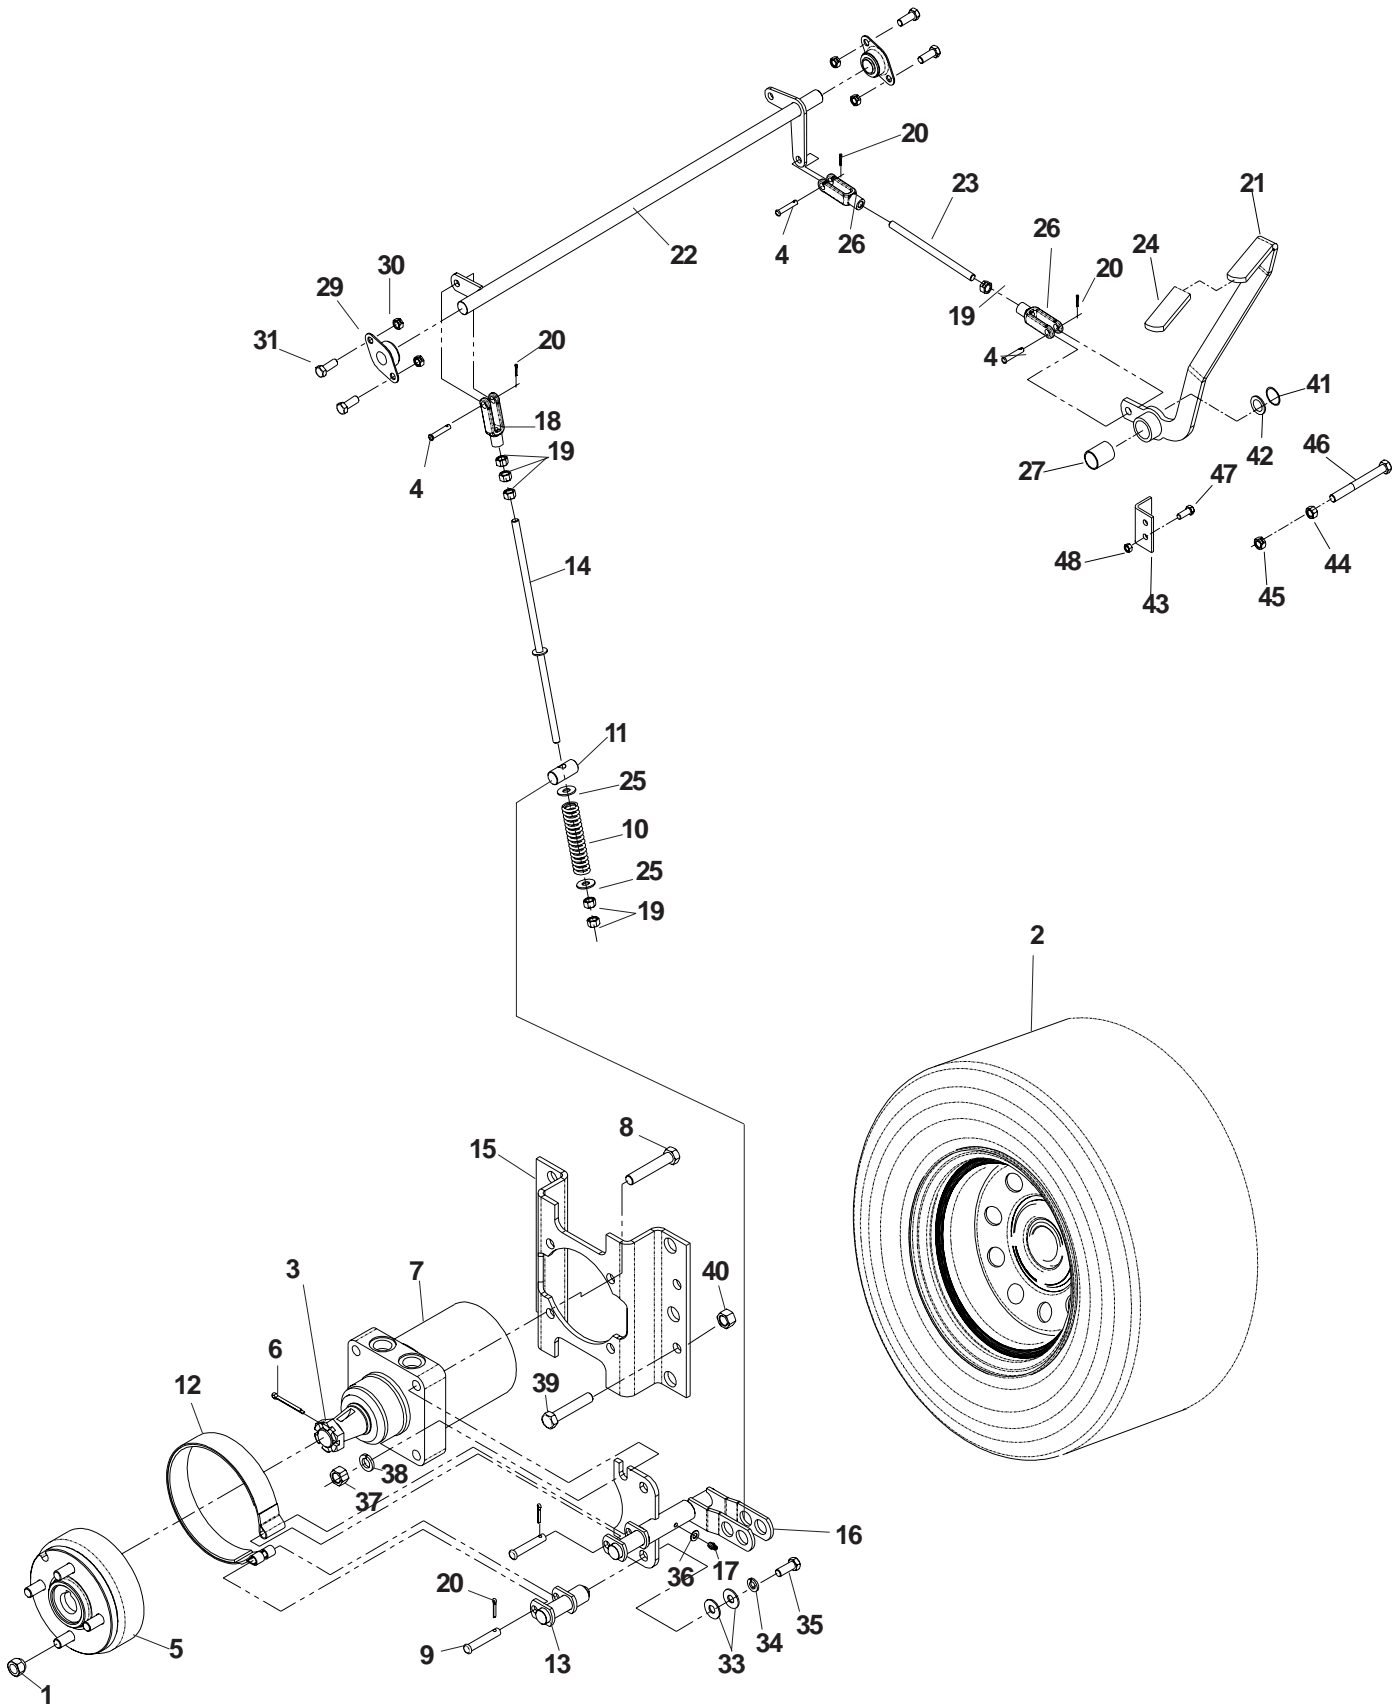

MOTION CONTROL ASSEMBLY

ITEM	PART NO.	QTY.	DESCRIPTION
1	539104190..	2	CONTROL LEVER WLDMT
2	539102592..	2	GRIP
3	539990563..	4	HCS 3/8C X 1
4	539102593..	4	3/8 DISC SPRING WASHER
5	539976935..	1	HCS 5/16C X 1 1/2
6	539106923..	1	CONTROL WELDMENT, RIGHT
7	539990692..	7	WASHER 5/16 FLAT
8	539106924..	1	CONTROL WELDMENT, LEFT
9	539103264..	2	PUMP CONTROL LINK
10	539102827..	2	SPACER
11	539104382..	2	CONTROLARM, PUMP
12	539103297..	2	SPRING
13	539990613..	2	3/8C WHIZ NUT
14	539990517..	2	WASHER 3/8 FLAT
15	539102720..	2	DAMPENER
16	539976998..	2	ZERK
17	539102809..	2	CONTROLARM
18	539990730..	6	HCS 3/8C X 1 3/4
19	539976979..	6	NUT, 3/8C, NYLOC
20	539976952..	4	SCREW 310-24 X 5/8
21	539101080..	2	SWITCH
22	539990184..	7	NUT, 5/16C, CENTERLOCK
23	539102590..	2	BALL JOINT, RIGHT
24	539990627..	4	HCS 5/16C X 1 1/4
25	539990223..	6	NUT, 5/16-24
26	539102678..	2	TAPPED PLATE
27	539104995..	1	SPACER
28	539991073..	2	NUT, 5/16F, LEFT HAND
29	539990717..	4	NUT, 5/16C, NYLOC
30	539102591..	2	BALL JOINT, LEFT
31	539103547..	2	WASHER
32	539976937..	1	HCS 5/16C X 2
33	539101341..	1	HCS 3/8C X 3 (NOT SHOWN)
34	539990637..	1	HCS 3/8C X 2 1/2
35	539105079..	2	SCREW, 5/16C X 5/8, SET
36	539990585..	2	NUT 5/16C, WHIZ
37	539991055..	1	BOLT, 5/16C X 2 1/4, TAP
38	539100469..	1	BOLT, 5/16C X 1 1/4, TAP
39	539101949..	2	E-RING, 1/2
40	539108659..	1	CONTROL SHAFT

PARK BRAKE ASSEMBLY (TF)