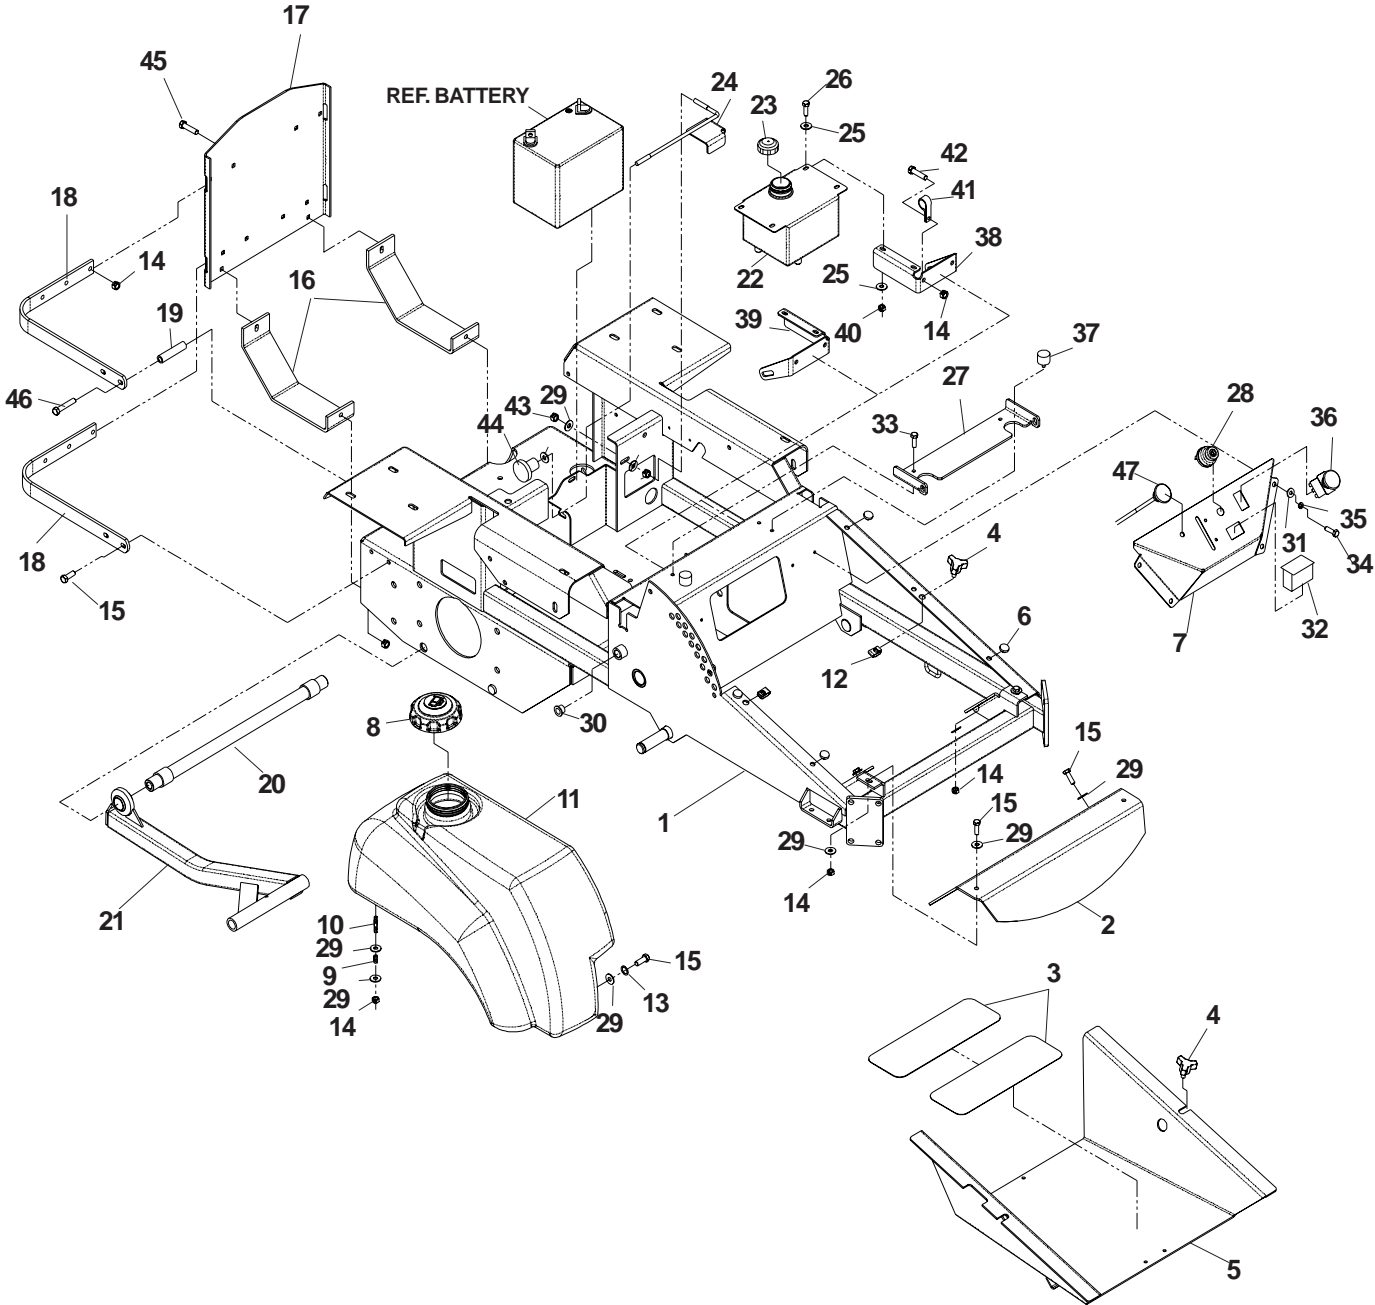

MAIN FRAME ASSEMBLY

MAIN FRAME ASSEMBLY

ITEM	PART NO.	QTY.	DESCRIPTION	ITEM	PART NO.	QTY.	DESCRIPTION
1	539109285	1	FRAME W/DECALS	31	539990598	12	WASHER, 1/4, FLAT
2	539106941	1	FOOT REST	32	539108016	1	HOUR METER
3	539977778	3	ANTI-SKID PAD	33	539990580	10	HCS 1/4C X 3/4
4	539104411	2	KNOB W/STUD	34	539990362	4	TFS 1/4C X 5/8
5	539106954	1	FOOT PLATE	35	539990052	6	LOCKWASHER, 1/4
6	539102587	5	BUMPER	36	539101768	1	BLADE SWITCH
7	539104996	1	CONSOLE WLDMT.	37	539105039	4	STUD/PLATE MOUNT
8	539106188	2	FUEL CAP	38	539106931	1	TANK MOUNT, RIGHT
9	539102845	8	SPRING	39	539106929	1	TANK MOUNT, LEFT
10	539102502	6	STUD	40	539976978	14	NUT, 1/4C, NYLOC
11	539104410	1	FUEL TANK, RIGHT	41	539102685	1	LOOM CLIP
	539104409	1	FUEL TANK, LEFT (NOT SHOWN)	42	539976934	8	HCS 5/16C X 3/4
12	539104763	2	"U" CLIP, 5/16C	43	539990184	8	LOCKNUT, 5/16C
13	539990187	2	LOCKWASHER, 5/16	44	539105169	2	KNOB
14	539990717	14	NUT, 5/16C, NYLOC	45	539107271	10	RHSSNB 5/16 X 1
15	539990209	6	HCS 5/16C X 1	46	539102335	1	HCS 5/16C X 4
16	539106957	2	SKID PLATE	47	539102733	1	CHOKE CONTROL
17	539106959	1	ENGINE GUARD		539105281	1	HOSE, FUEL (TO ENGINE)
18	539106961	4	STRAP				(NOT SHOWN)
19	539106962	1	SPACER		539105527	1	HOSE, FUEL (RIGHT TANK)
20	539104197	2	STRUT MT WLDMT				(NOT SHOWN)
21	539108350	1	STRUT, RIGHT		539105530	1	HOSE, FUEL (LEFT TANK)
	539108351	1	STRUT, LEFT (NOT SHOWN)				(NOT SHOWN)
22	539105024	1	OIL TANK		539102679	1	VALVE, FUEL (NOT SHOWN)
23	539101202	1	CAP OIL TANK				(NOT SHOWN)
24	539106899	1	BATTERY HOLD DOWN		539912222	6	CLAMP, HOSE (NOT SHOWN)
25	539990598	4	WASHER, 1/4, FLAT		539102650	2	HOSE BARB, 90° (NOT SHOWN)
26	539990580	4	HCS 1/4C X 3/4		539103275	1	CONTROL THROTTLE (NOT SHOWN)
27	539105224	1	SEAT BKT W/DECAL				
28	539101770	1	SWITCH, IGNITION				
29	539990692	24	WASHER, 5/16, FLAT				
30	539102519	2	BUSHING