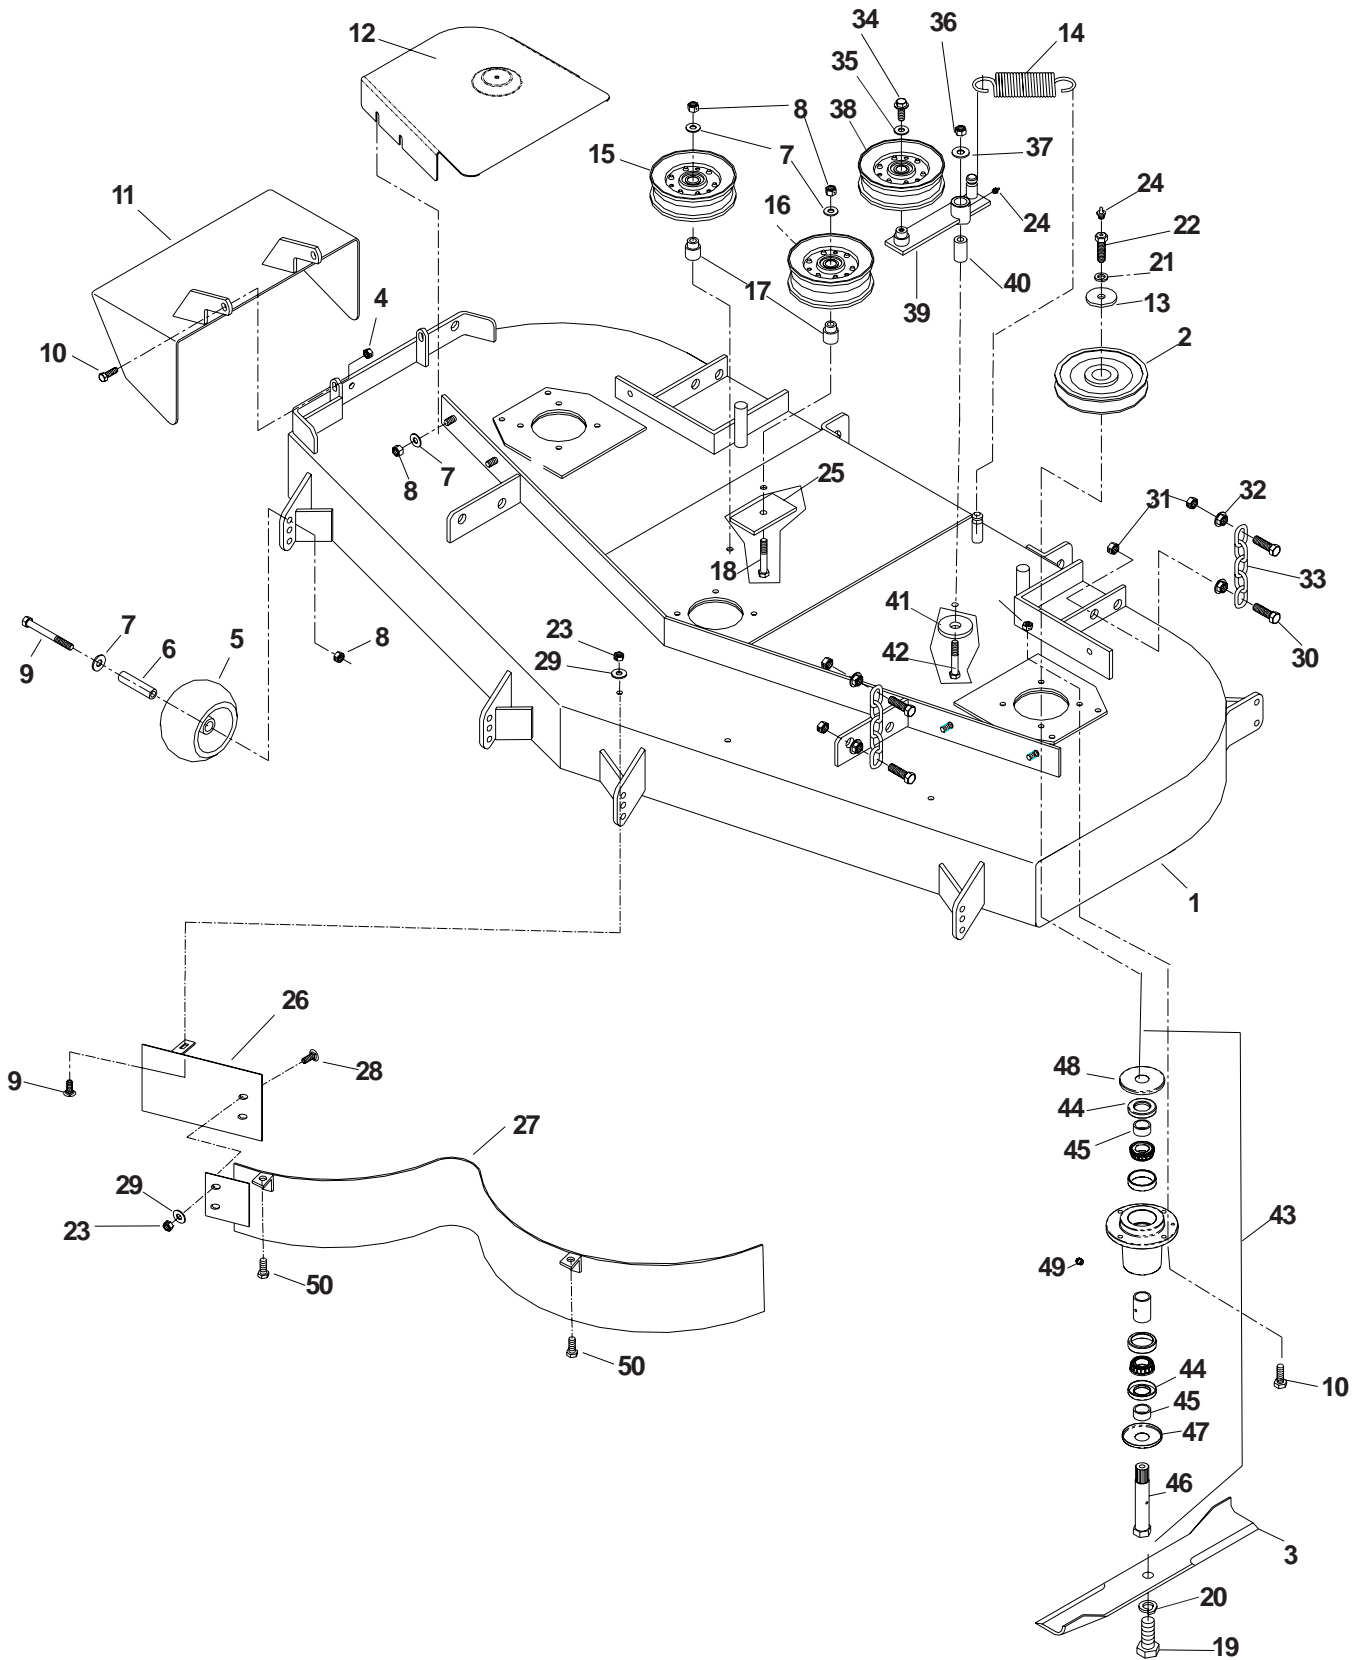

61" DECK ASSEMBLY

61" DECK ASSEMBLY

ITEM	PART NO.	QTY.	DESCRIPTION	TEM	PART NO.	QTY.	DESCRIPTION
1	539109285	1	DECK W/DECALS	24	539976998	3	ZERK
2	539107278	3	PULLEY	25	539103303	2	PAD
3	539101733	3	BLADE, 21"	26	539105461	1	CENTER WLDMT.
4	539990717	14	NUT, 5/16C, NYLOC	27	539105465	1	MAIN WLDMT.
5	539102643	6	ROLLER	28	539990799	3	RHSNB 5/16C X 5/8
6	539102698	6	BUSHING	29	539990692	5	WASHER, 5/16, FLAT
7	539990517	14	WASHER, 3/8	30	539101175	8	HCS 7/16C X 1 1/2
8	539976979	14	NUT, 3/8C, NYLOC	31	539990839	8	NUT, 7/16C,
	539108656	1	BELT, 61"				CENTERLOCK
			(NOT SHOWN)	32	539102582	8	NUT, 7/16C, WHIZ
9	539102754	6	HCS, 3/8C X 3 1/2	33	539102641	4	LIFT CHAIN
10	539990627	14	HCS, 5/16C X 1 1/4	34	539990582	1	HCS, 3/8C X 1 SER.
11	539106512	1	DISCHARGE CHUTE	35	539990517	1	WASHER, 3/8, FLAT
12	539108611	1	BELT SHIELD, RIGHT	36	539101331	1	NUT, 1/2C, NYLOC
	539108610	1	BELT SHIELD, LEFT	37	539990550	1	WASHER, 1/2, FLAT
			(NOT SHOWN)	38	539103257	1	IDLER PULLEY
13	539106504	3	HEAVY WASHER	39	539103230	1	IDLER ARM
14	539105192	1	SPRING	40	539103427	1	PIVOT BUSHING
15	539103257	1	IDLER PULLEY (1.31)	41	539102243	1	SUPPORT WASHER
16	539103258	1	IDLER PULLEY (1.62)	42	539103433	1	HCS 1/2C X 3 1/4, GD. 5
17	539103295	2	IDLER BUSHING	43	539108773	3	CUTTER HOUSING,
18	539102612	2	HCS, 3/8C X 2 3/4				COMPLETE
19	539103299	3	HCS, 5/8F X 1 1/4	44	539108754	2	SHAFT SEAL
20	539990333	3	SLW, 5/8	45	539108758	2	SPACER
21	539990247	3	LOCKWASHER, 7/16	46	539108760	1	MINI SPINDLE
22	539108766	3	HCS, 7/16F X 1 1/2, SPEC.	47	539108449	1	DUST CAP, BOTTOM
23	539990184	5	NUT, 5/16C,	48	539108450	1	DUST CAP, TOP
			CENTERLOCK	49	539977326	1	GREASE POPET
				50	539976934	2	HCS, 5/16C X 3/4