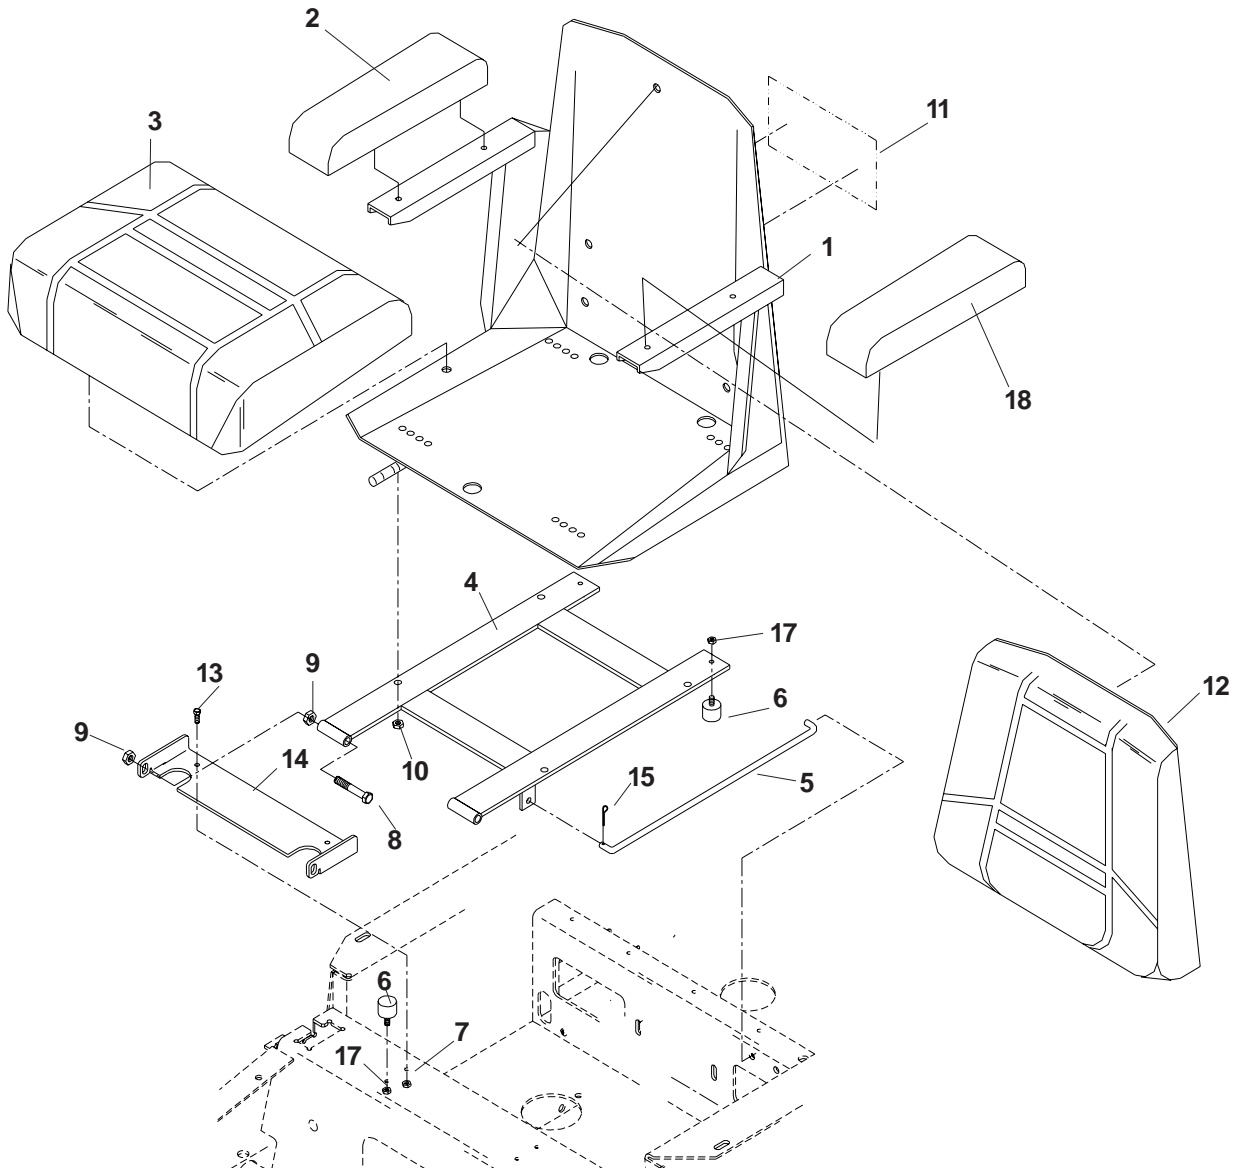

SEAT ASSEMBLY

SEAT ASSEMBLY

ITEM	PART NO.	QTY.	DESCRIPTION
1	539108715	1	SEAT, COMPLETE
2	539108717	1	ARM REST ASSEMBLY, RIGHT KIT
3	539108718	1	SEAT CUSHION KIT
4	539105283	1	SEAT MOUNT
5	539104525	1	SEAT ROD
6	539105039	4	STUD / PLATE MOUNT
7	539990372	2	1/4C LOCKNUT
8	539101341	2	HCS 3/8C X 3
9	539990546	4	NUT 3/8C CTR. LOCK
10	539990717	4	NUT 5/16C, NYLOC
11	539104789	1	DECAL, CROWN
12	539108719	1	SEAT BACK KIT
13	539990580	2	HCS 1/4C X 3/4
14	539105224	1	SEAT BKT. W/DECAL
15	539990365	1	COTTER PIN
16	539108720	1	SEAT RAILS (NOT SHOWN)
17	539976978	4	NUT 1/4C NYLOC
18	539108716	1	ARM REST ASSEMBLY, LEFT KIT
	539108745	1	SWITCH/SNAP MOUNT KIT (NOT SHOWN)
	539111434	1	BACK, HARD PLASTIC PREM SEAT (NOT SHOWN)