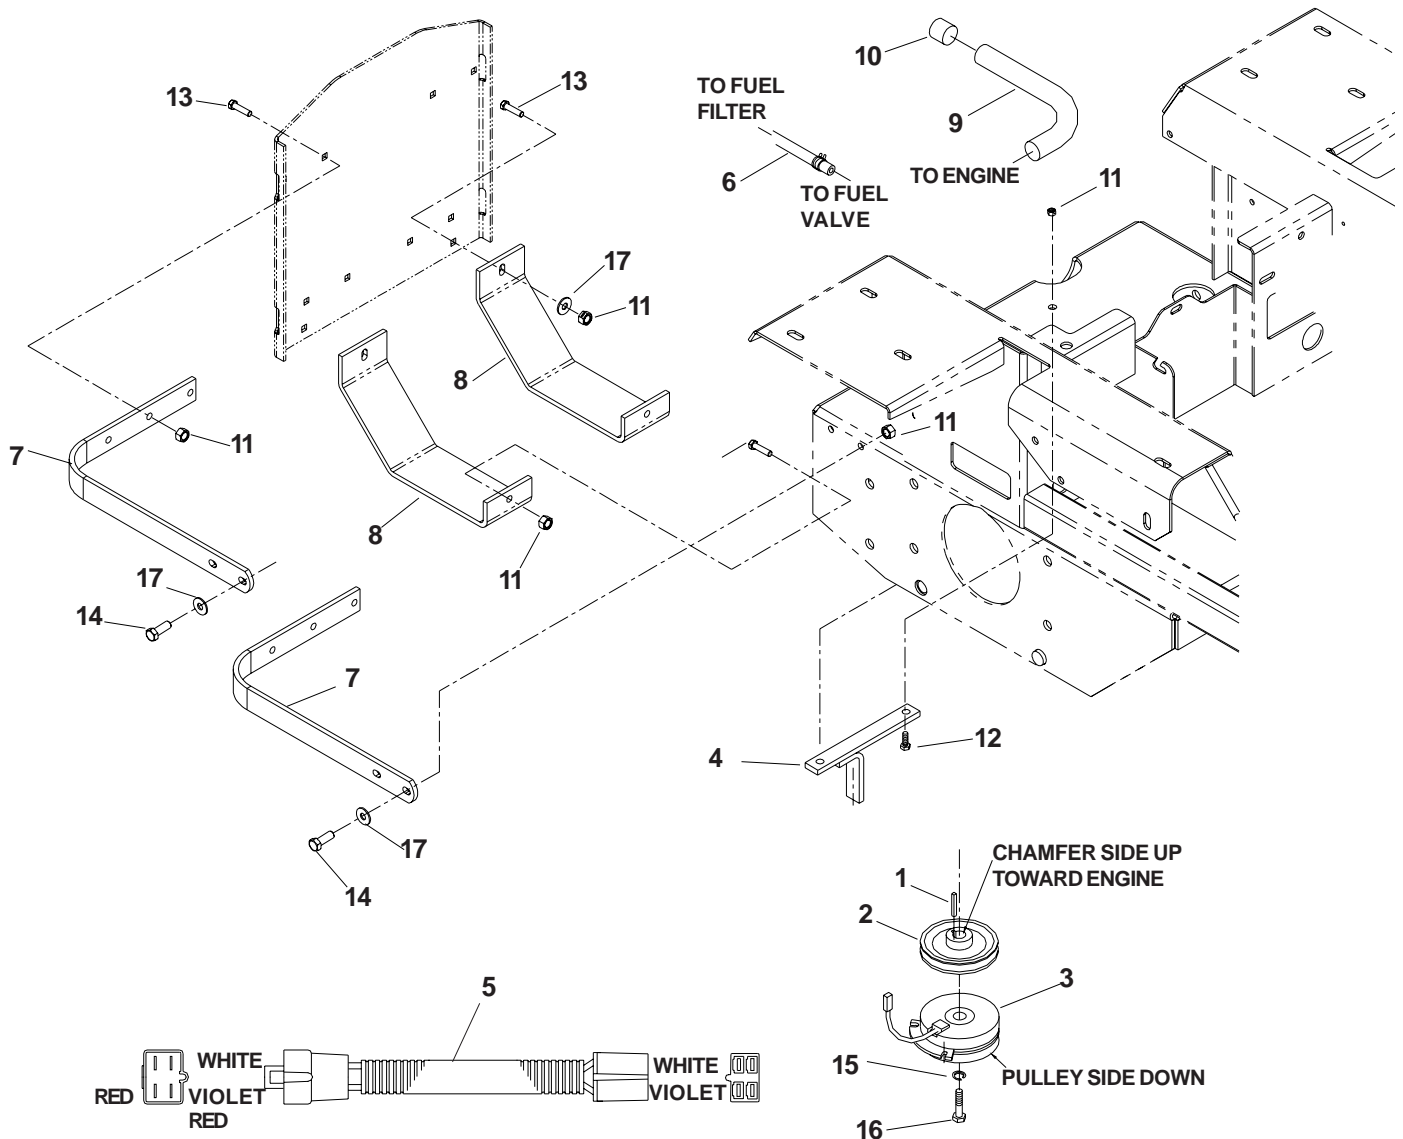

KAWASAKI ENGINE ASSEMBLY

MODELS: 968999206, 968999207, 968999229, 968999230, 968999231,
968999235

ITEM	PART NO.	QTY.	DESCRIPTION
1	539912757	1	KEY, 1/4 SQ X 1 1/4
2	539106992	1	PULLEY
3	539106880	1	CLUTCH
4	539106819	1	CLUTCH TIE DOWN
5	539104415	1	PIGTAIL
6	539105281	1	FUEL HOSE, 29.5"
7	539106961	4	STRAP
8	539106962	1	SPACER
9	539106957	2	SKID PLATE
10	539990072	2	HCS, 1/4C X 5/8
11	539976978	5	NUT, 1/4C, NYLOC
12	539990717	20	NUT, 5/16C, NYLOC
13	539990669	4	HCS, 5/16C X 1 3/4
14	539107271	10	RHSSNB 5/16C X 1
15	539102335	1	HCS, 5/16C X 4
16	539990209	6	HCS, 5/16C X 1
17	539990247	1	LOCKWASHER, 7/16
18	539991120	1	HCS, 7/16F X 2 1/2
19	539990692	6	WASHER, 5/16, FLAT
20	539990053	2	LOCKWASHER, 1/4 IT
21	539101714	1	SOLINOID
22	539109867	1	DOUBLE TUBE CLAMP

KOHLER ENGINE ASSEMBLY

MODEL: 968999208