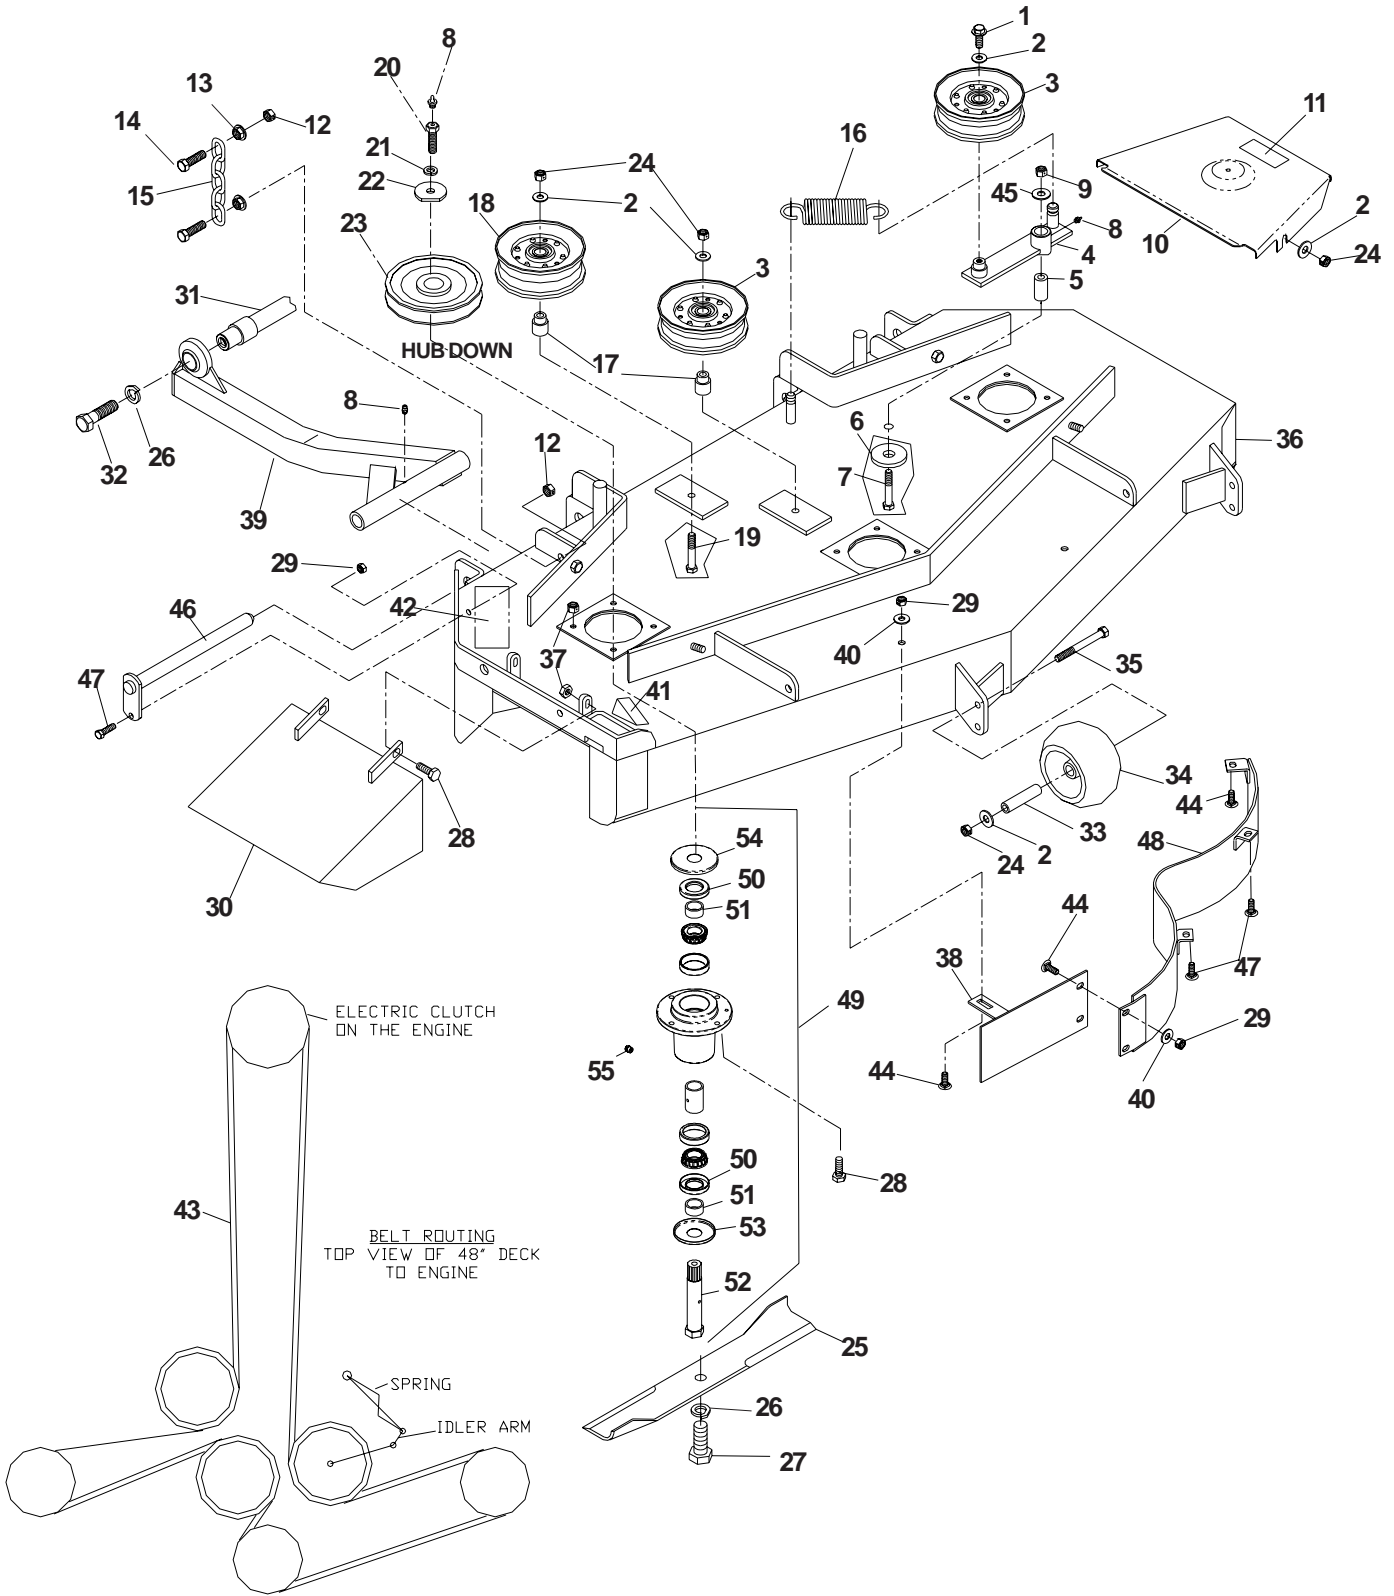

48" DECK ASSEMBLY

48" DECK ASSEMBLY

ITEM	PART NO.	QTY.	DESCRIPTION	ITEM	PART NO.	QTY.	DESCRIPTION
1	539990582	1	HCS 3/8C X 1 SERRATED HD	29	539990184	6	NUT 5/16C CENTERLOCK
2	539990517	9	WASHER 3/8 FLAT	30	539107350	1	DEFLECTOR CHUTE
3	539103257	2	IDLER PULLEY	31	539104197	1	STRUT MOUNT
4	539103230	1	IDLER ARM	32	539104199	2	HCS 5/8C X 2 GR.5
5	539103427	1	PIVOT BUSHING	33	539102698	3	BUSHING
6	539102243	1	SUPPORT WASHER	34	539102643	2	ANTI-SCALP ROLLER
7	539103433	1	HCS 1/2C X 3 1/4	35	539102754	3	HCS 3/8C X 3 1/2
8	539976998	5	ZERK	36	539105779	1	DECK W/DECALS
9	539101331	1	NUT 1/2C NYLOC	37	539990717	14	NUT 5/16C, NYLOC
10	539108904	2	BELT SHIELD, LEFT	38	539105444	1	CENTER BAFFLE
	539108902	1	BELT SHIELD, RIGHT (NOT SHOWN)	39	539104609	1	STRUT - RT
11	539102892	2	DECAL, NO STEP		539104621	1	STRUT - LT (NOT SHOWN)
12	539990839	8	NUT 7/16C CENTERLOCK	40	539990692	6	5/16 FLAT WASHER
13	539102582	8	7/16C WHIZ NUT	41	539913010	1	DECAL, CPSC
14	539101175	8	HCS 7/16C X 1 1/2	42	539100344	1	DECAL, DANGER
15	539102641	4	LIFT CHAIN	43	539103687	1	48" DECK BELT
16	539103256	1	SPRING	44	539990799	6	CARRIAGE BOLT
17	539103295	2	IDLER BUSHING	45	539990550	1	WASHER 1/2 FLAT
18	539103258	1	IDLER PULLEY(TALL)	46	539102619	2	PIVOT PIN
19	539102612	2	HCS 3/8C X 2 3/4	47	539976934	4	HCS 5/16C X 3/4
20	539108766	3	HCS 7/16F X 1 1/2, SPEC.	48	539105448	1	MAIN BAFFLE
21	539990247	3	LOCKWASHER 7/16	49	539108772	3	COMPLETE HOUSING
22	539106504	3	HEAVY WASHER	50	539108754	2	SHAFT SEAL
23	539107276	3	PULLEY	51	539108758	2	SPACER
24	539976979	11	NUT 3/8C, NYLOC	52	539108759	1	MINI SPINDLE
25	539100340	3	16 1/4" BLADE	53	539108449	1	DUST CAP, BOTTOM
26	539990333	3	LOCKWASHER 5/8	54	539108450	1	DUST CAP, TOP
27	539103299	3	HCS 5/8F X 1 1/4	55	539977326	1	GREASE POPET
28	539990627	14	HCS 5/16C X 1 1/4				