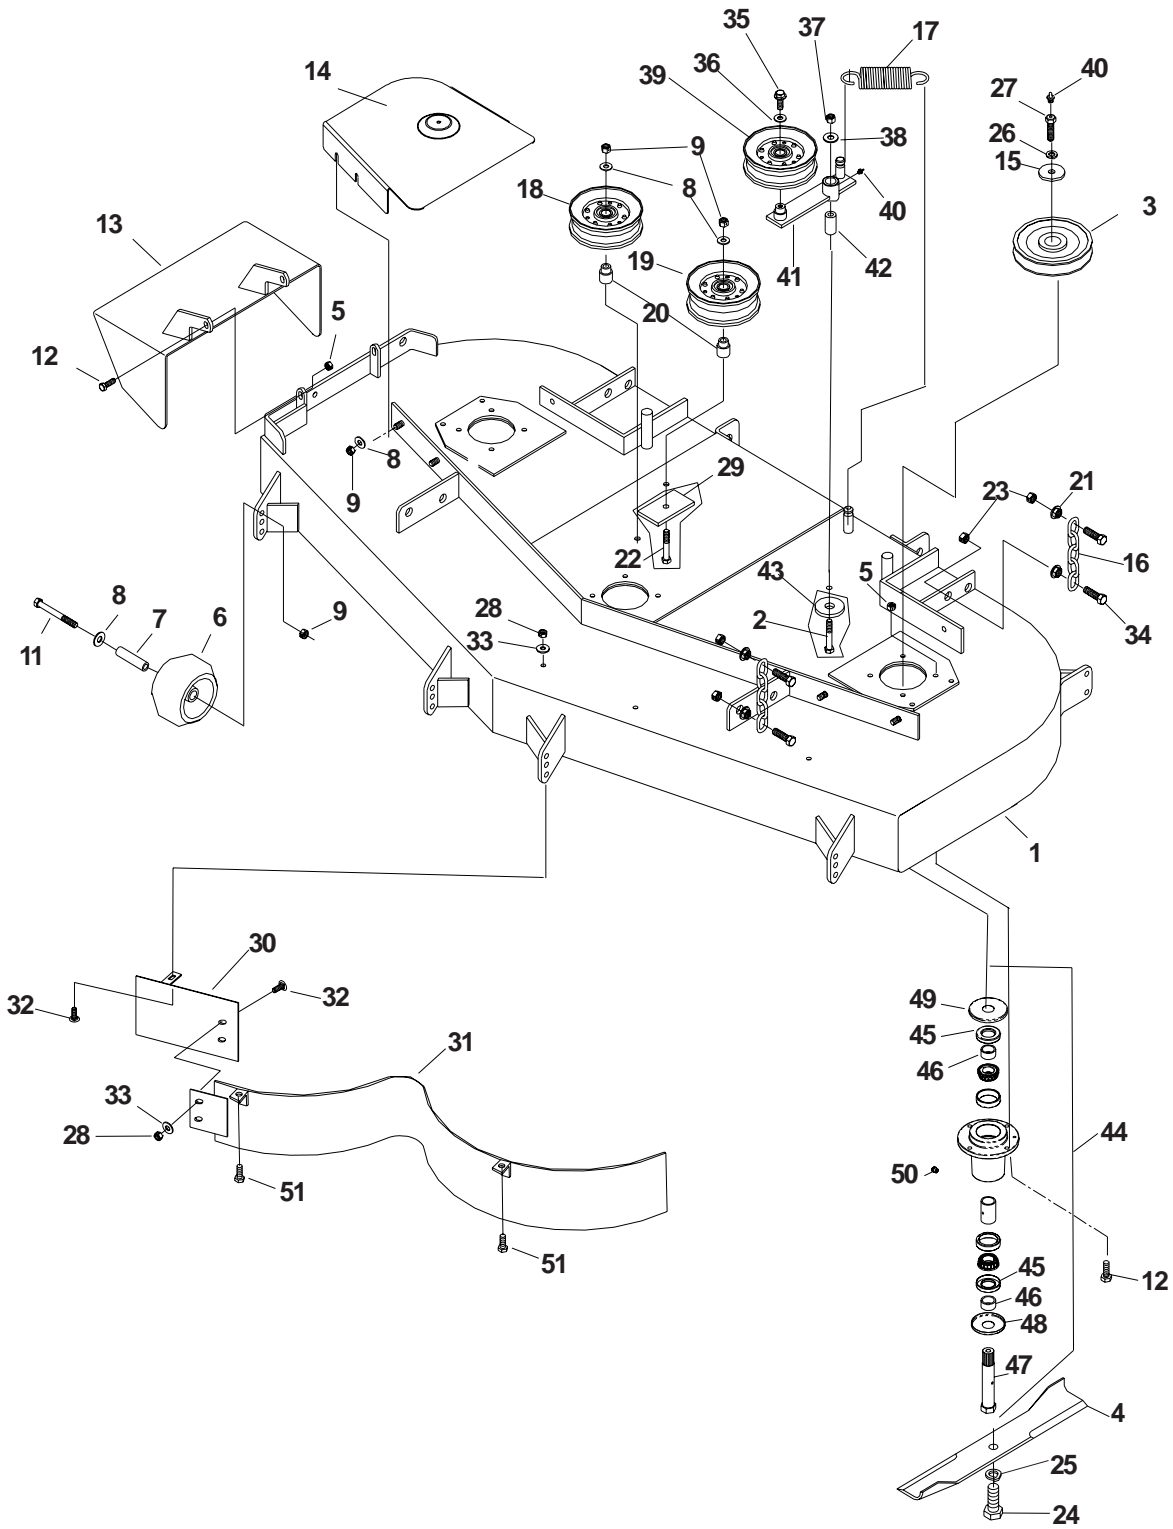

52" DECK ASSEMBLY

52" DECK ASSEMBLY

ITEM	PART NO.	QTY.	DESCRIPTION	TEM	PART NO.	QTY.	DESCRIPTION
1	539107433	1	DECK W/DECALS	25	539990333	3	SLW 5/8"
2	539103433	1	HCS 1/2C X 3 1/4, GR. 5	26	539990247	3	LOCKWASHER, 7/16
3	539107277	3	PULLEY	27	539108766	3	HCS 7/16F X 1 1/2, SPEC
4	539100341	3	BLADE, 18"	28	539990184	5	NUT 5/16C, CENTERLOCK
5	539990717	14	NUT 5/16C, NYLOC	29	539103303	2	PAD
6	539102643	6	ROLLER	30	539105453	1	CENTER BAFFLE
7	539102698	6	BUSHING	31	539105457	1	MAIN BAFFLE
8	539990517	14	WASHER 3/8, STD	32	539990799	3	RHSNB 5/16C X 5/8
9	539976979	14	NUT 3/8C, NYLOC	33	539990692	5	FLAT WASHER, 5/16
10	539106884	1	BELT, 52" (NOT SHOWN)	34	539101175	8	HCS 7/16C X 1 1/2
11	539102754	6	HSC 3/8C X 3 1/2	35	539990582	1	HCS 3/8C X 1 SER.
12	539990627	14	HCS 5/16C X 1 1/4	36	539990517	1	FLAT WASHER 3/8
13	539107312	1	DISCRGE CHUTE	37	539101331	1	NUT 1/2C, NYLOC
14	539108908	1	BELT SHEILD, RIGHT	38	539990550	1	FLAT WASHER 1/2
	539108910	1	BELT SHIELD, LEFT (NOT SHOWN)	39	539103257	1	IDLER PULLEY
15	539106504	3	HEAVY WASHER	40	539976998	3	ZERK
16	539102641	4	LIFT CHAIN	41	539103230	1	IDLER ARM
17	539105192	1	SPRING	42	539103427	1	PIVOT BUSHING
18	539103257	1	IDLER PULLEY 1.31	43	539102243	1	SUPPORT WASHER
19	539103258	1	IDLER PULLEY 1.62	44	539108773	3	CUTTER HOUSING, COMPLETE
20	539103295	2	IDLER BUSHINGS	45	539108754	2	SHAFT SEAL
21	539102582	8	NUT 7/16C, WHIZ	46	539108758	2	SPACER
22	539102612	2	HCS 3/8C X 2 3/4	47	539108760	1	MINI SPINDLE
23	539990839	8	NUT, 7/16C, CENTERLOCK	48	539108449	1	DUST CAP, BOTTOM
24	539103299	3	HCS 5/8F X 1 1/4	49	539108450	1	DUST CAP, TOP
				50	539977326	1	GREASE POPET
				51	539976934	2	HCS, 5/16C X 3/4