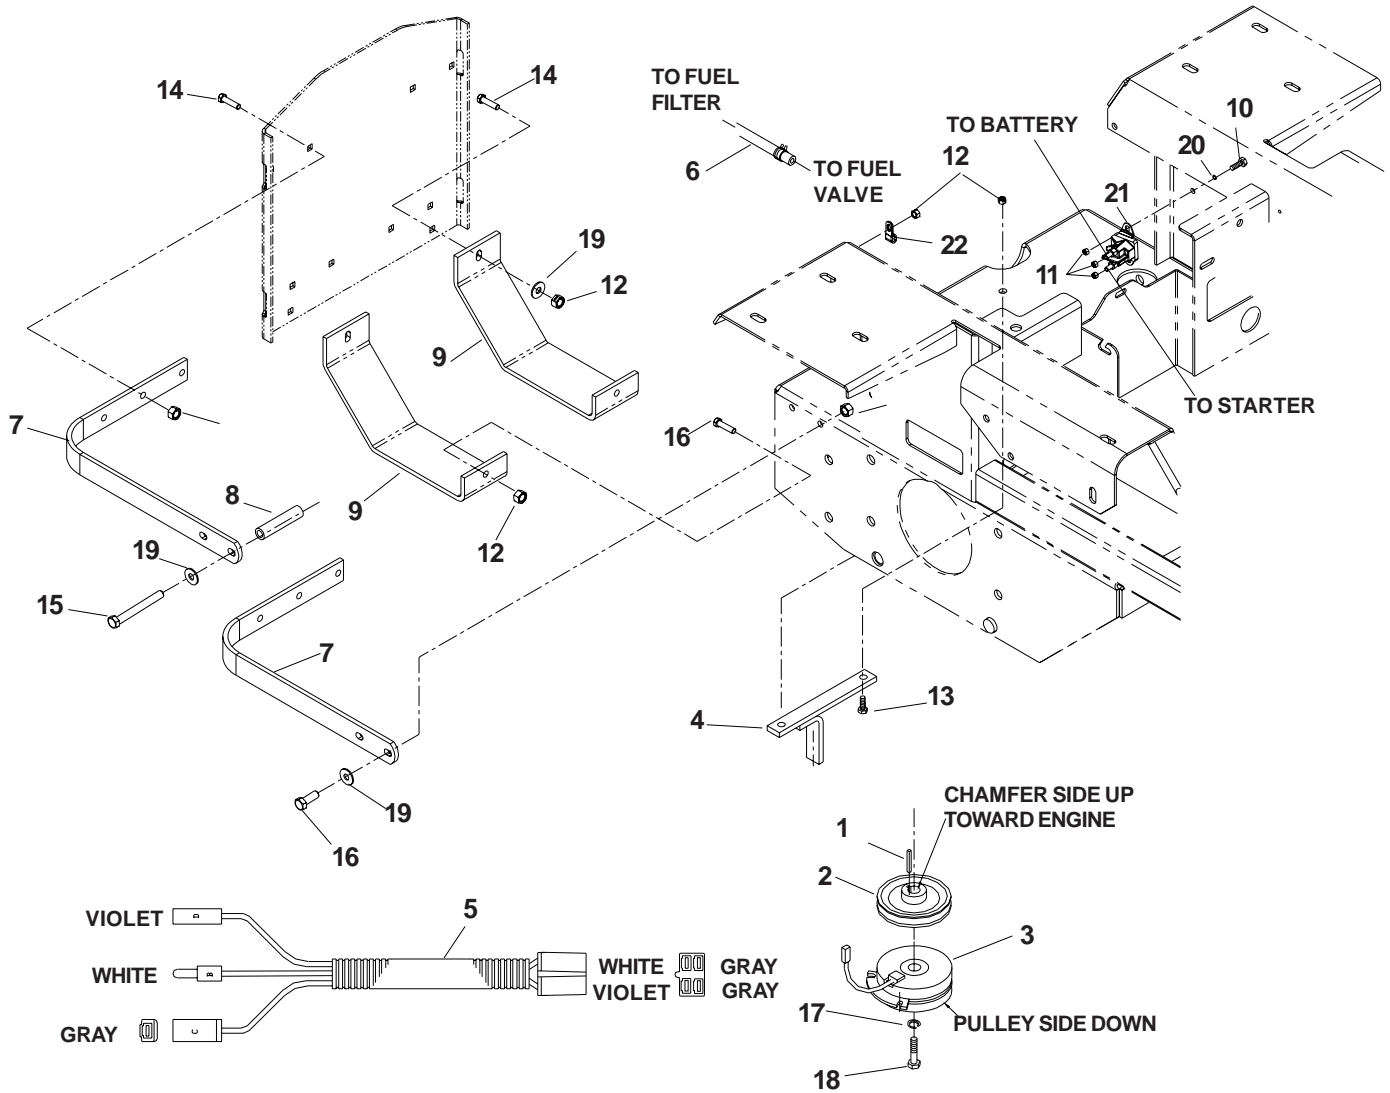

KAWASAKI ENGINE ASSEMBLY

MODELS: 968999206, 968999207, 968999229, 968999230, 968999231,
968999235

KAWASAKI ENGINE ASSEMBLY

MODELS: 968999206, 968999207, 968999229, 968999230, 968999231,
968999235

ITEM	PART NO.	QTY.	DESCRIPTION
1	539912757	1	KEY, 1/4 SQ X 1 1/4
2	539106992	1	PULLEY
3	539106880	1	CLUTCH
4	539106819	1	CLUTCH TIE DOWN
5	539104415	1	PIGTAIL
6	539105281	1	FUEL HOSE, 29.5"
7	539106961	4	STRAP
8	539106962	1	SPACER
9	539106957	2	SKID PLATE
10	539990072	2	HCS, 1/4C X 5/8
11	539976978	5	NUT, 1/4C, NYLOC
12	539990717	20	NUT, 5/16C, NYLOC
13	539990669	4	HCS, 5/16C X 1 3/4
14	539107271	10	RHSSNB 5/16C X 1
15	539102335	1	HCS, 5/16C X 4
16	539990209	6	HCS, 5/16C X 1
17	539990247	1	LOCKWASHER, 7/16
18	539991120	1	HCS, 7/16F X 2 1/2
19	539990692	6	WASHER, 5/16, FLAT
20	539990053	2	LOCKWASHER, 1/4 IT
21	539101714	1	SOLINOID
22	539109867	1	DOUBLE TUBE CLAMP