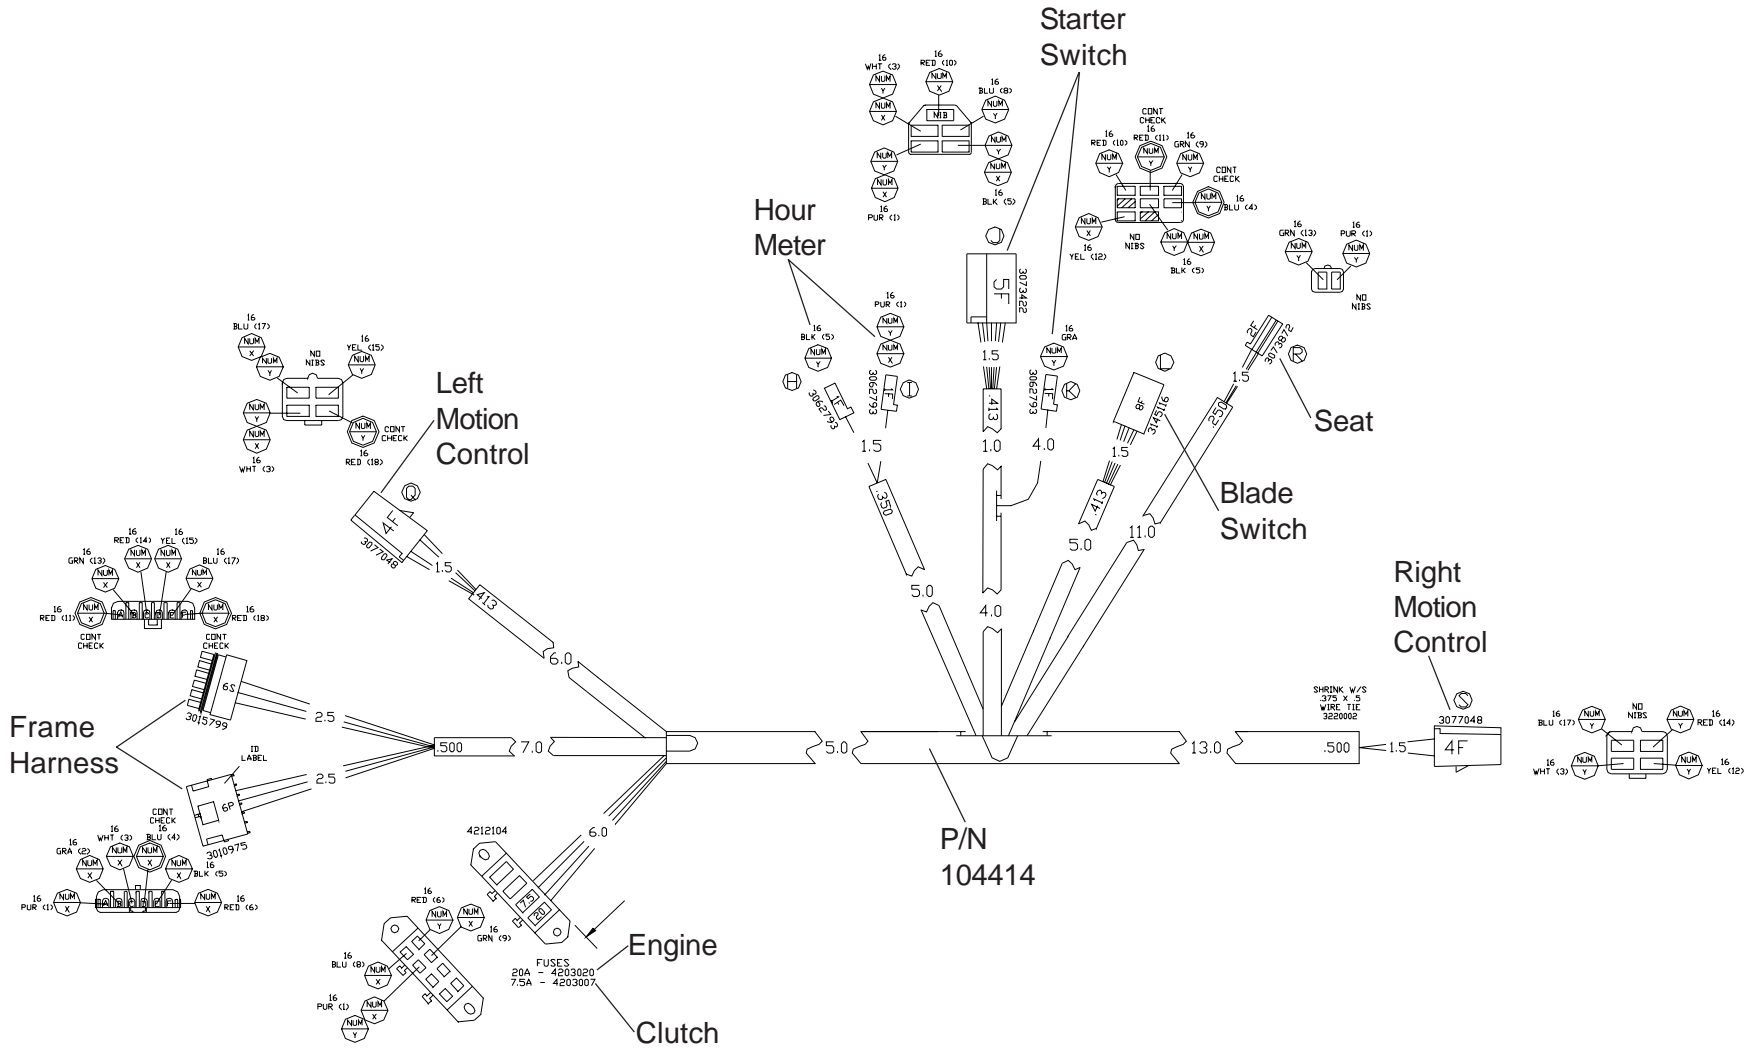

DECALS

DECALS

ITEM	PART NO.	QTY.	DESCRIPTION
1	539105746	1	DECAL, SEVERING
2	539105744	1	DANGER DECAL, BELT DRIVES
3	539105745	1	DECAL, BATTERY WARNING
4	539105785	1	DECAL, WARNING
5	539105743	2	DECAL, NO STEP
6	539101881	1	PROP. 65
7	539105071	1	DECAL, NASCAR
8	539105301	1	MOBIL DECAL
9	539104787	2	DECAL, HUSQVARNA
10	539100128	1	EXHAUST DECAL
11	539105803	1	DECAL, CROWN
12	539107260	1	DECAL, HEIGHT ADJ.
13	539107289	1	DECAL, SERVICE
14	539107288	1	DECAL, BELT ROUTING
15	539103333	2	DECAL, MOTION CONTROL
16	539913010	1	DECAL, DANGER
17	539106483	1	DECAL, CONSOLE
18	539108871	1	DECAL, iZ4817
	539108872	1	DECAL, iZ6123
	539107745	1	DECAL, iZ4821
	539107746	1	DECAL, iZ5223
	539109382	1	DECAL, iZ4217
	539102670	1	DECAL, FUEL VALVE (NOT SHOWN)
	539109909	1	DECAL, HUSQVARNA, FRONT OF SEAT
			(NOT SHOWN)

WIRING DIAGRAM

104414
CONSOLE HARNESS

CONSOLE HARNESS SCHEMATIC

WIRING DIAGRAM

FRAME HARNESS

WIRING DIAGRAM

FRAME HARNESS

 **Husqvarna**