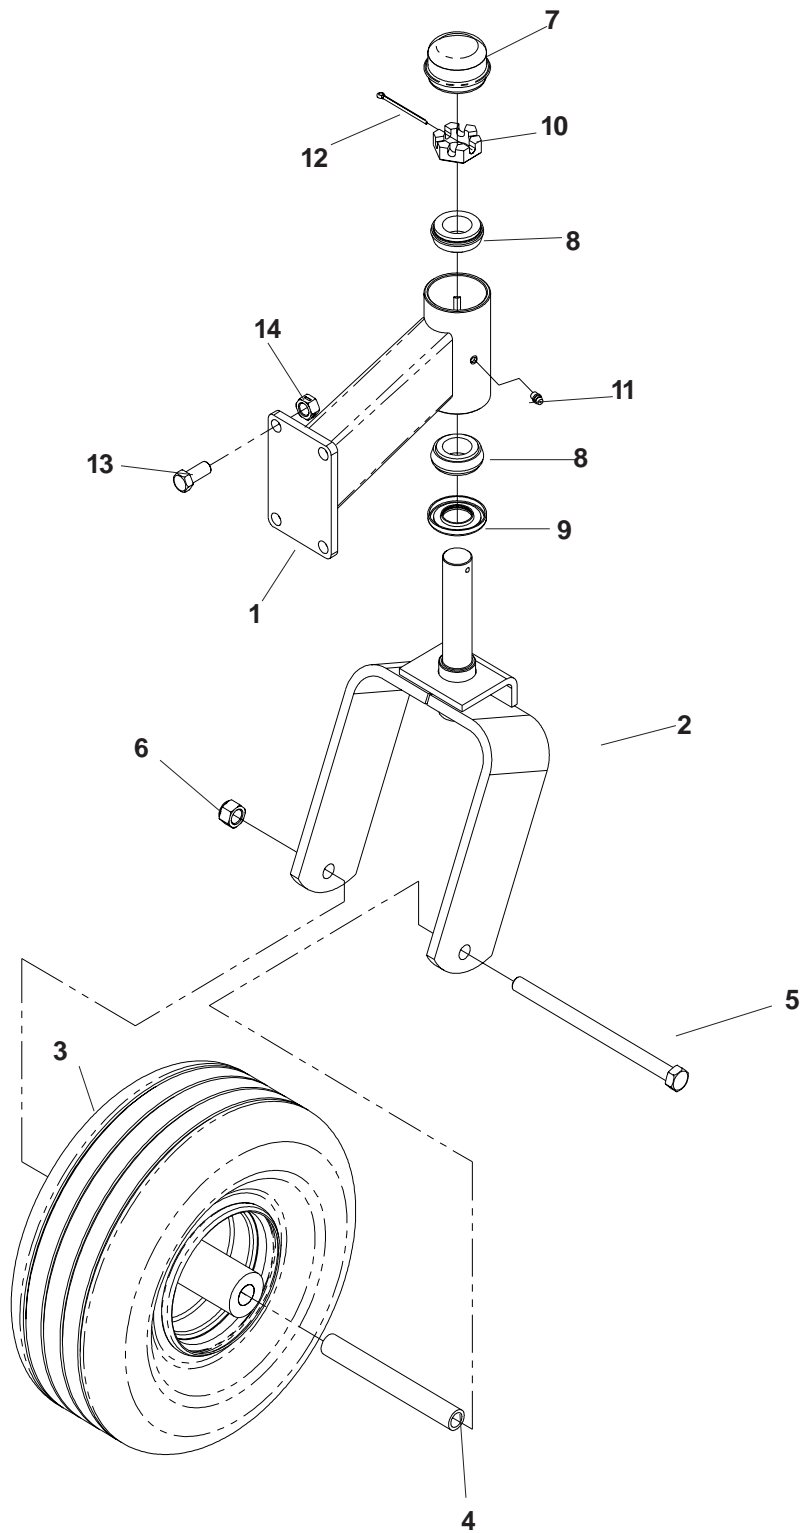

CASTER ARM

MODELS: 968999206, 968999207, 968999208, 968999229, 968999230,
968999231

CASTER ARM

**MODELS: 968999206, 968999207, 968999208, 968999229, 968999230,
968999231**

ITEM	PART NO.	QTY.	DESCRIPTION
1	539106986	1	CASTER ARM 48" & 52" DECK
2	539104571	1	CASTER YOKE
3	539104572	1	TIRE & WHEEL ASSEMBLY
	539102546	1	TIRE
	539104573	1	RIM
	539912234	1	VALVE STEM
	539976997	1	ZERK
	539102484	2	FLANGE BEARING
4	539102856	1	SPACER
5	539102855	1	HCS 1/2-13 X 7 1/2
6	539101331	1	NUT 1/2C, NYLOC
7	539102535	1	GREASE CAP
8	539102543	2	BEARING
9	539102851	1	SEAL
10	539102852	1	NUT, 1"-14, SLOTTED JAM
11	539101474	1	ZERK
12	539102889	1	PIN, COTTER, 1/8 X 2
13	539100143	4	HCS 7/16C X 1
14	539990839	4	NUT, 7/16C, LOCK

CASTER ARM

MODEL: 986999235

CASTER ARM

MODEL: 986999235

ITEM	PART NO.	QTY.	DESCRIPTION
1	539108331	1	CASTER ARM 61" DECK
2	539104571	1	CASTER YOKE
3	539104572	1	TIRE & WHEEL ASSEMBLY
	539102546	1	TIRE
	539104573	1	RIM
	539912234	1	VALVE STEM
	539976997	1	ZERK
	539102485	2	FLANGE BEARING
	539102484	2	END CAPS
4	539102856	1	SPACER
5	539102855	1	HCS 1/2-13 X 7 1/2
6	539101331	1	NUT 1/2C, NYLOC
7	539102535	1	GREASE CAP
8	539102543	2	BEARING
9	539102851	1	SEAL
10	539102852	1	NUT, 1"-14, SLOTTED JAM
11	539101474	1	ZERK
12	539102889	1	PIN, COTTER, 1/8 X 2
13	539100143	4	HCS 7/16C X 1
14	539990839	4	NUT, 7/16C, LOCK