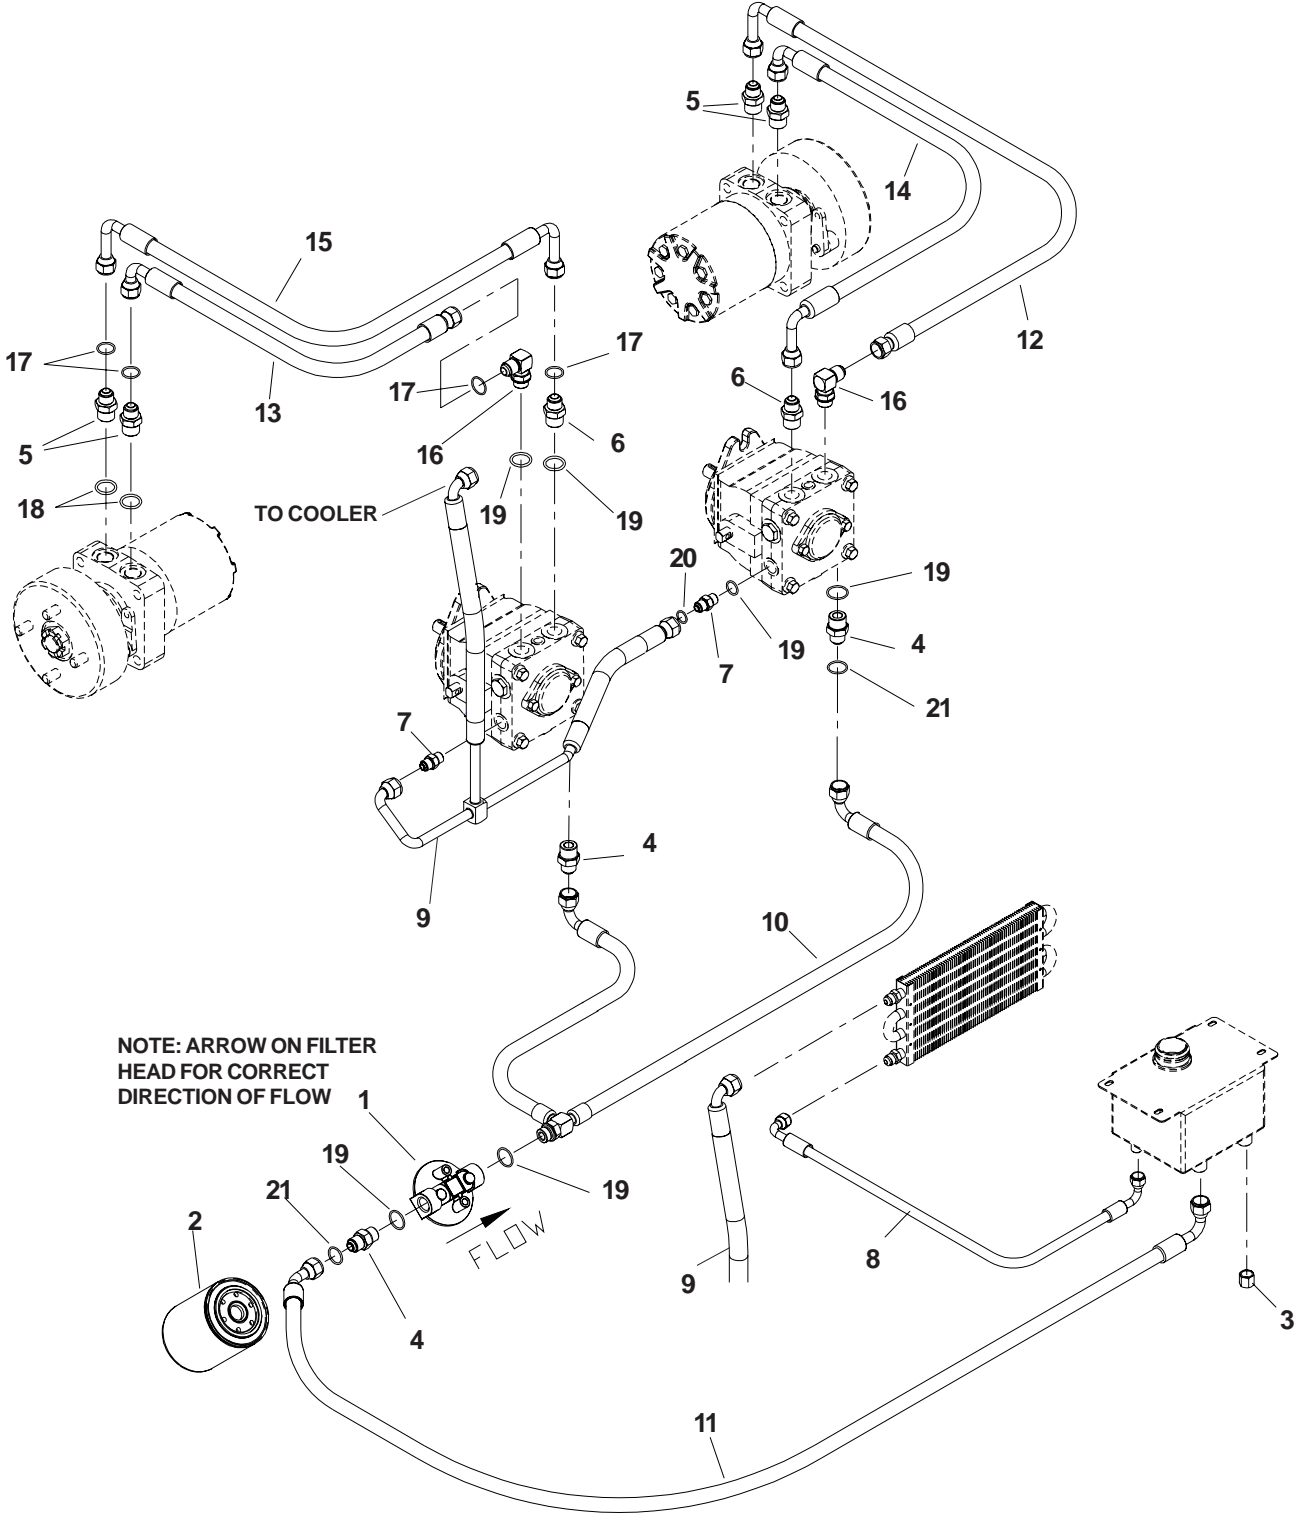

HYDRAULIC HOSES AND FITTINGS

HYDRAULIC HOSES AND FITTINGS

ITEM	PART NO.	QTY.	DESCRIPTION
1	539105892	1	Filter head
2	539105893	1	Filter
3	539105168	1	Cap nut, reservoir drain
4	539101237	3	Straight connector
5	539106357	4	Fitting, wheel motors
6	539106358	2	Fitting, pumps
7	539106359	2	Fitting, pumps (return side)
8	539106360	1	Hose, cooler-reservoir
9	539110930	1	Hose, T, pumps-cooler
10	539106362	1	Hose, T, filter, out-pumps
11	539106363	1	Hose, reservoir-filter, in
12	539106364	1	Hose, LL pump-LR mtr
13	539106365	1	Hose, RR pump-RF mtr
14	539106366	1	Hose, LR pump-LF mtr
15	539106367	1	Hose, RL pump-RR mtr
16	539106370	2	Fitting
17	539108983	8	`O' ring
18	539103114	4	`O' ring
19	539103115	6	`O' ring
20	539103118	2	`O' ring
21	539103119	3	`O' ring