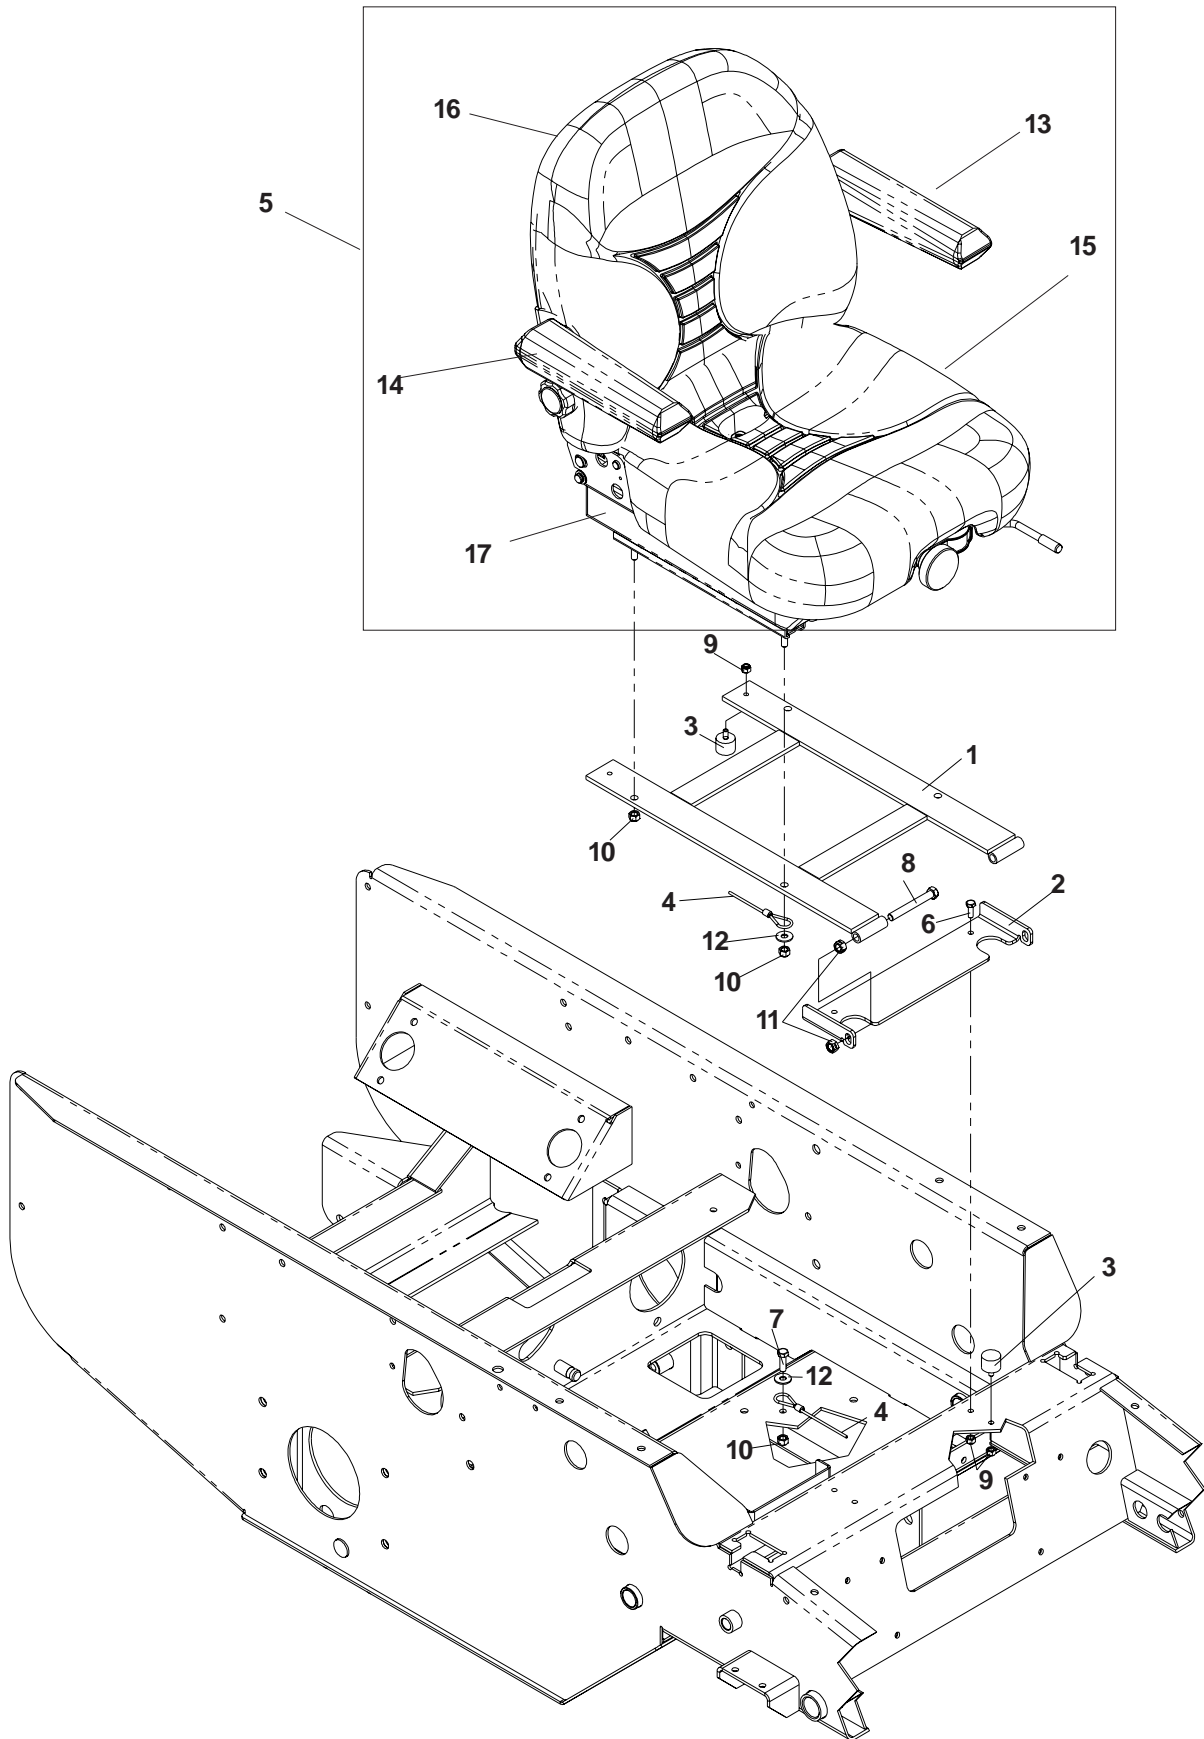

SEAT ASSEMBLY

SEAT ASSEMBLY

ITEM	PART NO.	QTY.	DESCRIPTION
1	539108360	1	Seat mount
2	539105038	1	Bracket w/decal, seat
3	539105039	4	Stud plate mount
4	539103247	2	Seat lanyard
5	539107859	1	Seat suspension
6	539990580	2	Bolt, 1/4-20 x 3/4
7	539990209	2	Bolt, 5/16-18 x 1
8	539101341	2	Bolt, 3/8-16 x 3
9	539976978	6	Nut, 1/4-20, nyloc
10	539990717	6	Nut, 5/16-18, nyloc
11	539990546	4	Nut, 3/8-16, centerlock
12	539990692	4	Washer, 5/16
13	539108716	1	Armrest kit, left
14	539108717	1	Armrest kit, right
15	539108718	1	Seat cushion kit
16	539108719	1	Back cushion kit
17	539108720	1	Slide kit, seat adjustment
	539108745	1	Switch-snap mount kit (Not shown)
	539111434	1	Back, hard plastic prem seat (Not shown)