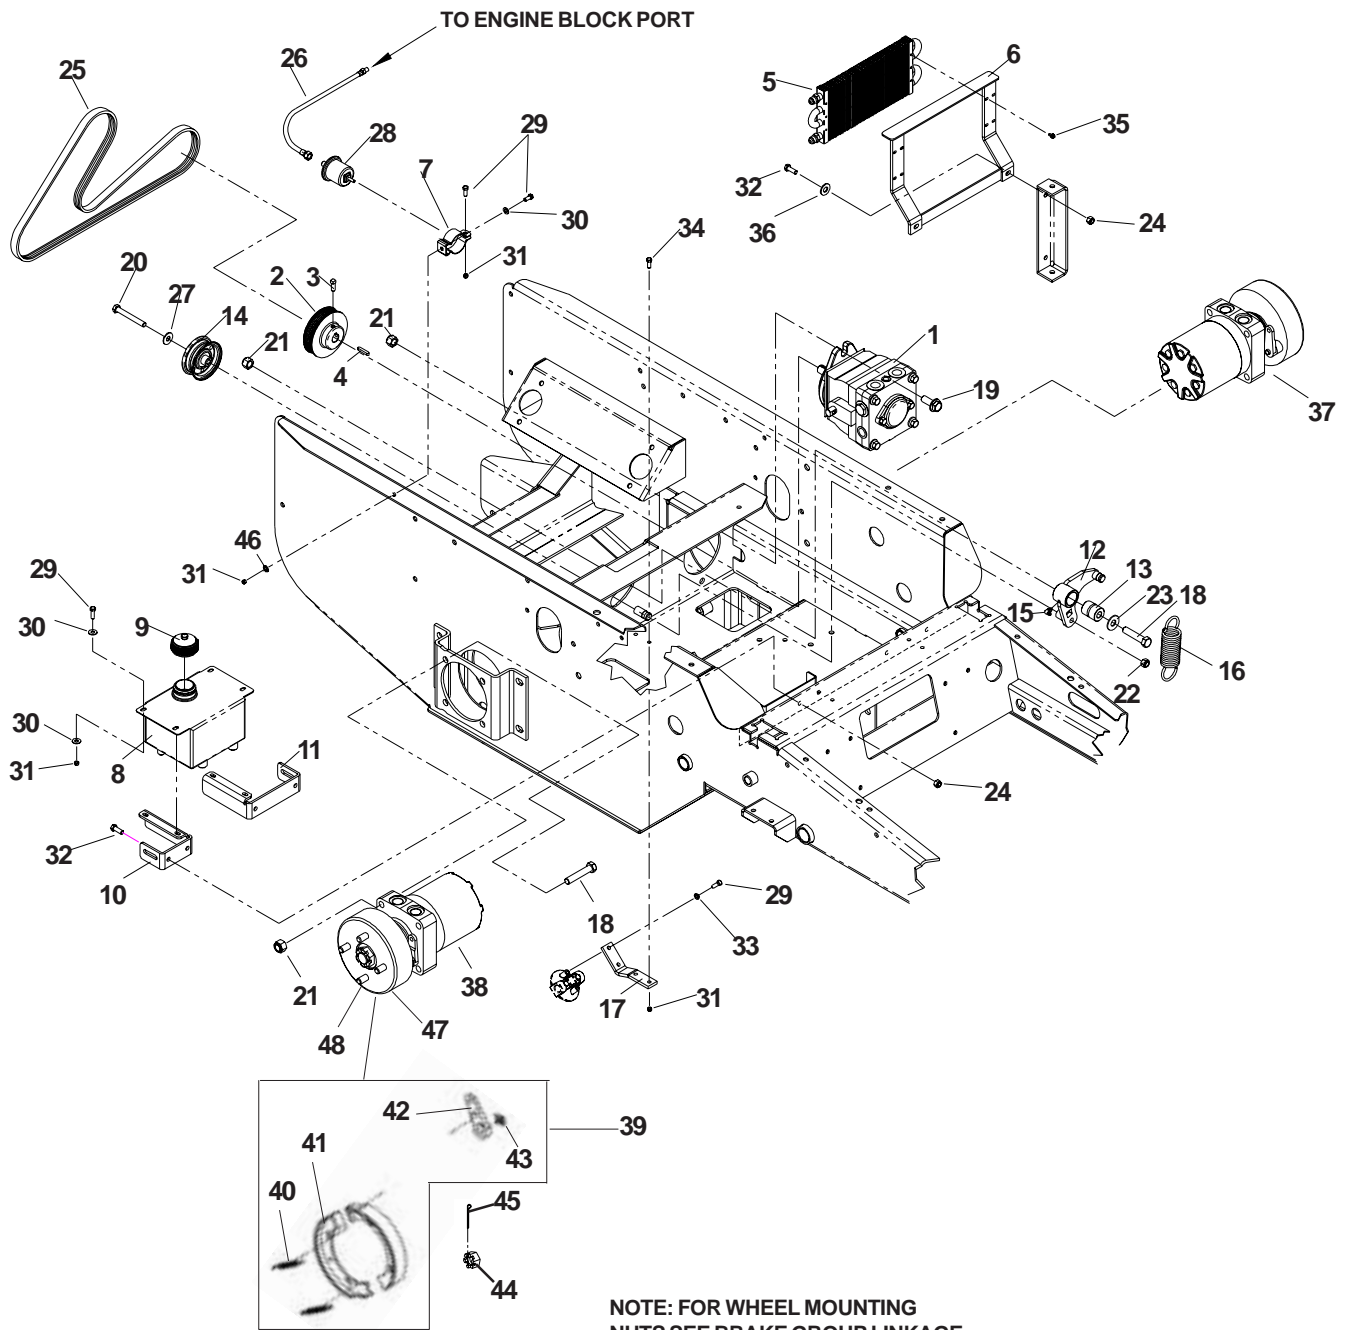

HYDRAULIC ASSEMBLY

HYDRAULIC ASSEMBLY

ITEM	PART NO.	QTY.	DESCRIPTION
1	539106333	2	Pump
2	539106334	2	Sheave, pump
3	539102716	4	Setscrew, 5/16-18 x 1
4	539109178	2	Key, metric
5	539106356	1	Cooler
6	539107810	1	Mount, cooler
7	539107844	1	Clamp, oil sender
8	539105891	1	Reservoir
9	539101202	1	Oil cap
10	539105026	1	Tank mount, right
11	539105027	1	Tank, mount, left
12	539106425	1	Arm
13	539106417	1	Bushing
14	539919078	1	Pulley, idler
15	539912758	1	Zerk
16	539102666	1	Spring
17	539106290	1	Mount, filter
18	539108346	9	Bolt, 1/2-13 x 2 1/2
19	539990622	4	Bolt, 1/2-13 x 1 1/4, serrated head
20	539101341	1	Bolt, 3/8-16 x 3
21	539101331	13	Nut, 1/2-13, nyloc
22	539976979	3	Nut, 3/8-16, nyloc
23	539990550	1	Washer, 1/2
24	539990717	6	Nut, 5/16-18, nyloc
25	539106341	1	Belt, pump
26	539108053	1	Hose
27	539990122	1	Washer, 3/8, SAE
28	539106382	1	Sender, oil pressure
29	539990580	8	Bolt, 1/4-20 x 3/4
30	539990598	9	Washer, 1/4
31	539976978	8	Nut, 1/4-20, nyloc
32	539990209	6	Bolt, 5/16-18 x 1
33	539990052	2	Lockwasher, 1/4
34	539990548	2	Bolt, 1/4-20 x 1
35	539110673	4	Screw, #10 -12 x 3/4
36	539990692	2	Washer, 5/16
37	539106266	1	Wheel motor, left
38	539106267	1	Wheel motor, right
39	539111806	1	Shoe assembly, complete, w/backing plate & items 40, 41, 42, 43
40	539108523	2	Return spring
41	539108524	2	Shoe assembly
42	539108525	1	Lever
43	539108526	1	Clip
44	539105277	2	Castle nut
45	539990297	2	Cotter pin
46	539109347	1	Washer, 1/4, external star
47	539111807	1	Brake drum w/studs
48	539110039	4	Wheel stud, 1/2-20 x 1 3/8, Gr8