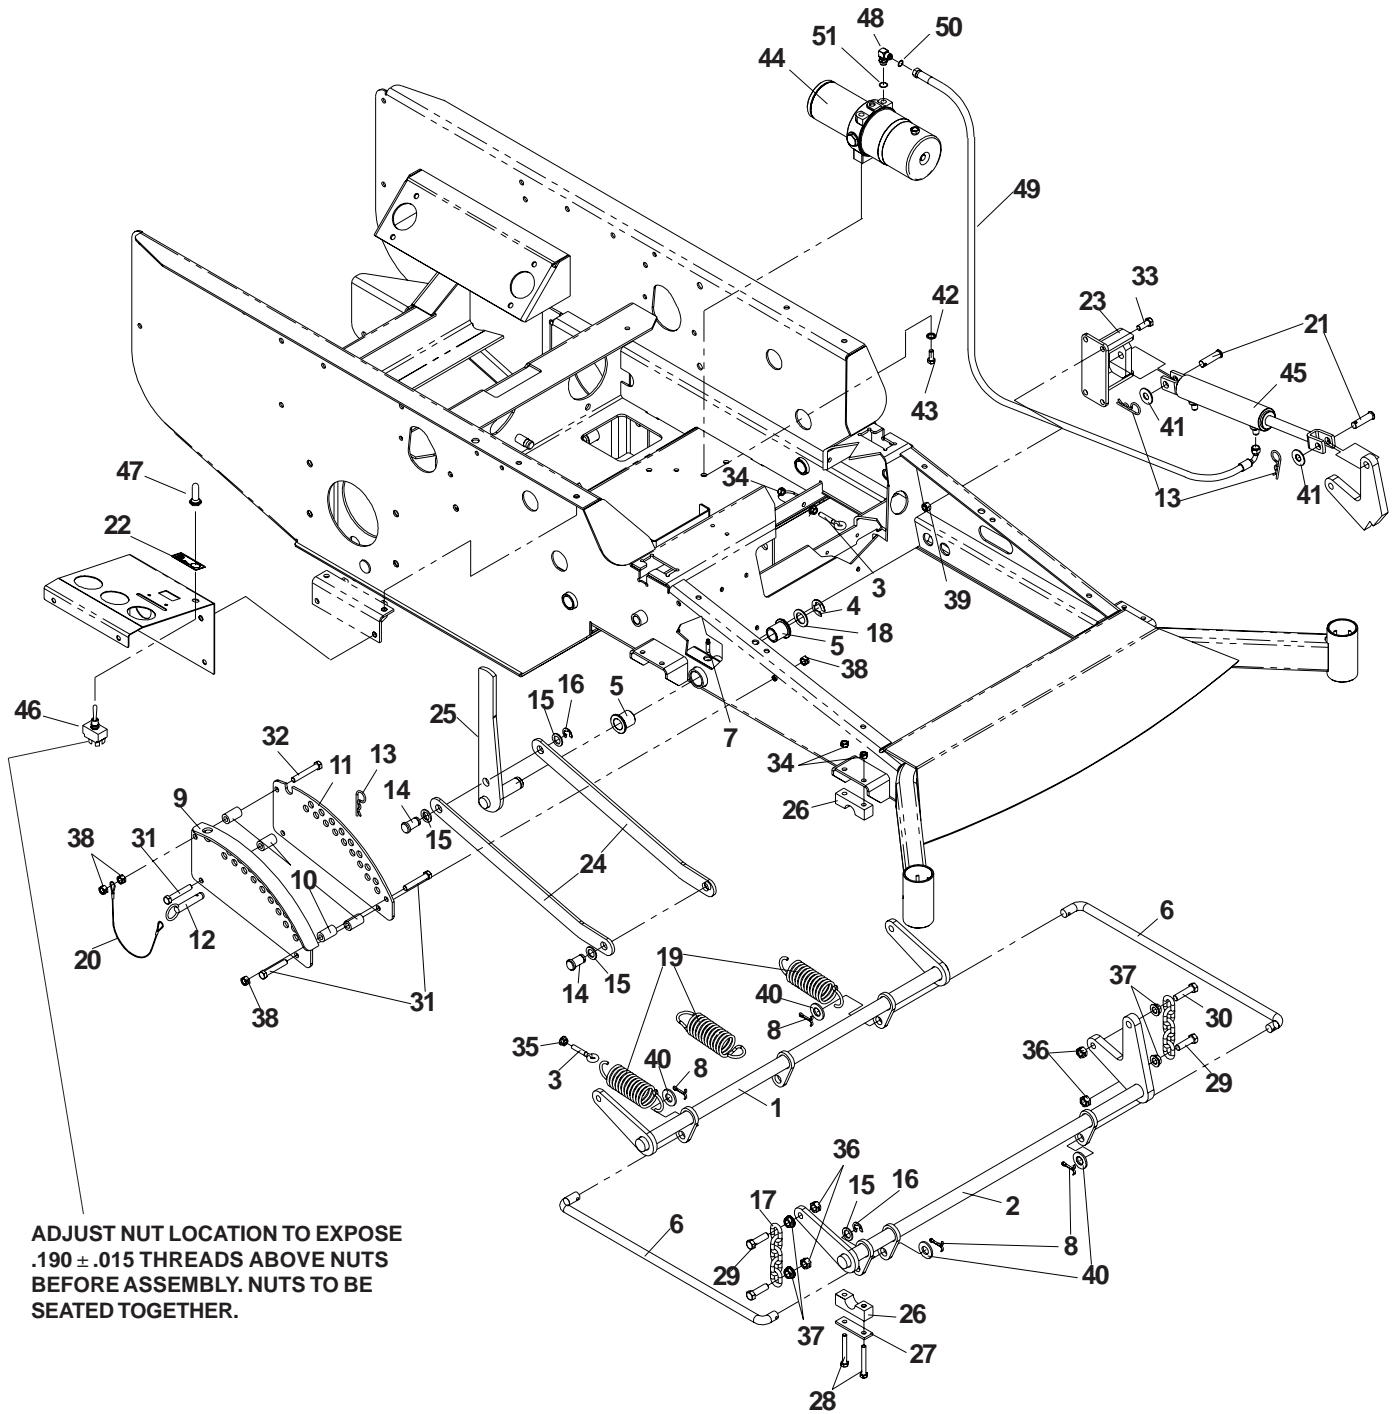

DECK LIFT

POWER

ADJUST NUT LOCATION TO EXPOSE
.190 ± .015 THREADS ABOVE NUTS
BEFORE ASSEMBLY. NUTS TO BE
SEATED TOGETHER.

DECK LIFT

POWER

ITEM	PART NO.	QTY.	DESCRIPTION
1	539108354	1	Shaft, lift, rear
2	539107134	1	Shaft, lift, front
3	539101982	3	Eyebolt, right
4	539101802	1	E-ring, 7/8
5	539101232	2	Bushing, flanged-PM
6	539104310	2	Link, connecting
7	539104761	1	Zerk, long
8	539990654	4	Pin, cotter, 5/32 x 1 1/4
9	539104321	1	Adjustment plate
10	539104530	4	Spacer
11	539104323	1	Adjustment plate
12	539102526	1	Lift pin
13	539976989	1	Hairpin, #4
14	539105060	2	Pin, clevis
15	539991043	4	Bushing, machine, 5/8
16	539105069	2	E-ring, 5/8
17	539102641	4	Lift chain
18	539923787	1	Bushing, machine, 7/8
19	539104760	3	Spring, extension
20	539105059	1	Lanyard
21	539107227	2	Pin, clevis, 1/2 x 1 3/4
22	539108232	1	Decal, lift switch
23	539107130	1	Cylinder mounting
24	539105050	2	Lift linkage
25	539107137	1	Lift lever
26	539104808	8	Pillow block
27	539104807	4	Bar, reinforcement
28	539991046	8	Bolt, 5/16-18 x 2 1/2
29	539101175	7	Bolt, 7/16-14 x 1 1/2
30	539108073	1	Bolt, 7/16-14 x 1 3/4, GR 5
31	539990629	3	Bolt, 3/8-16 x 2 1/4
32	539990637	1	Bolt, 3/8-16 x 2 1/2
33	539990563	4	Bolt, 3/8-16 x 1
34	539990184	11	Nut, 5/16-18, centerlock
35	539990585	3	Nut, 5/16-18, serrated washer
36	539990839	8	Nut, 7/16-14, centerlock
37	539102582	8	Nut, 7/16-14, whiz
38	539990546	5	Nut, 3/8-16, centerlock
39	539976979	4	Nut, 3/8-16, nyloc
40	539976982	4	Washer, 5/8
41	539990550	2	Washer, 1/2
42	539990118	2	Lockwasher, 3/8
43	539990134	2	Bolt, 3/8-16 x 3/4
44	539107226	1	Power unit/hydraulic lift
45	539107769	1	Cylinder
46	539107868	1	Switch
47	539107869	1	Switch boot
48	539107870	2	Fitting
49	539111843	2	Hose assembly
50	539108984	2	`O' ring
51	539108985	2	`O' ring