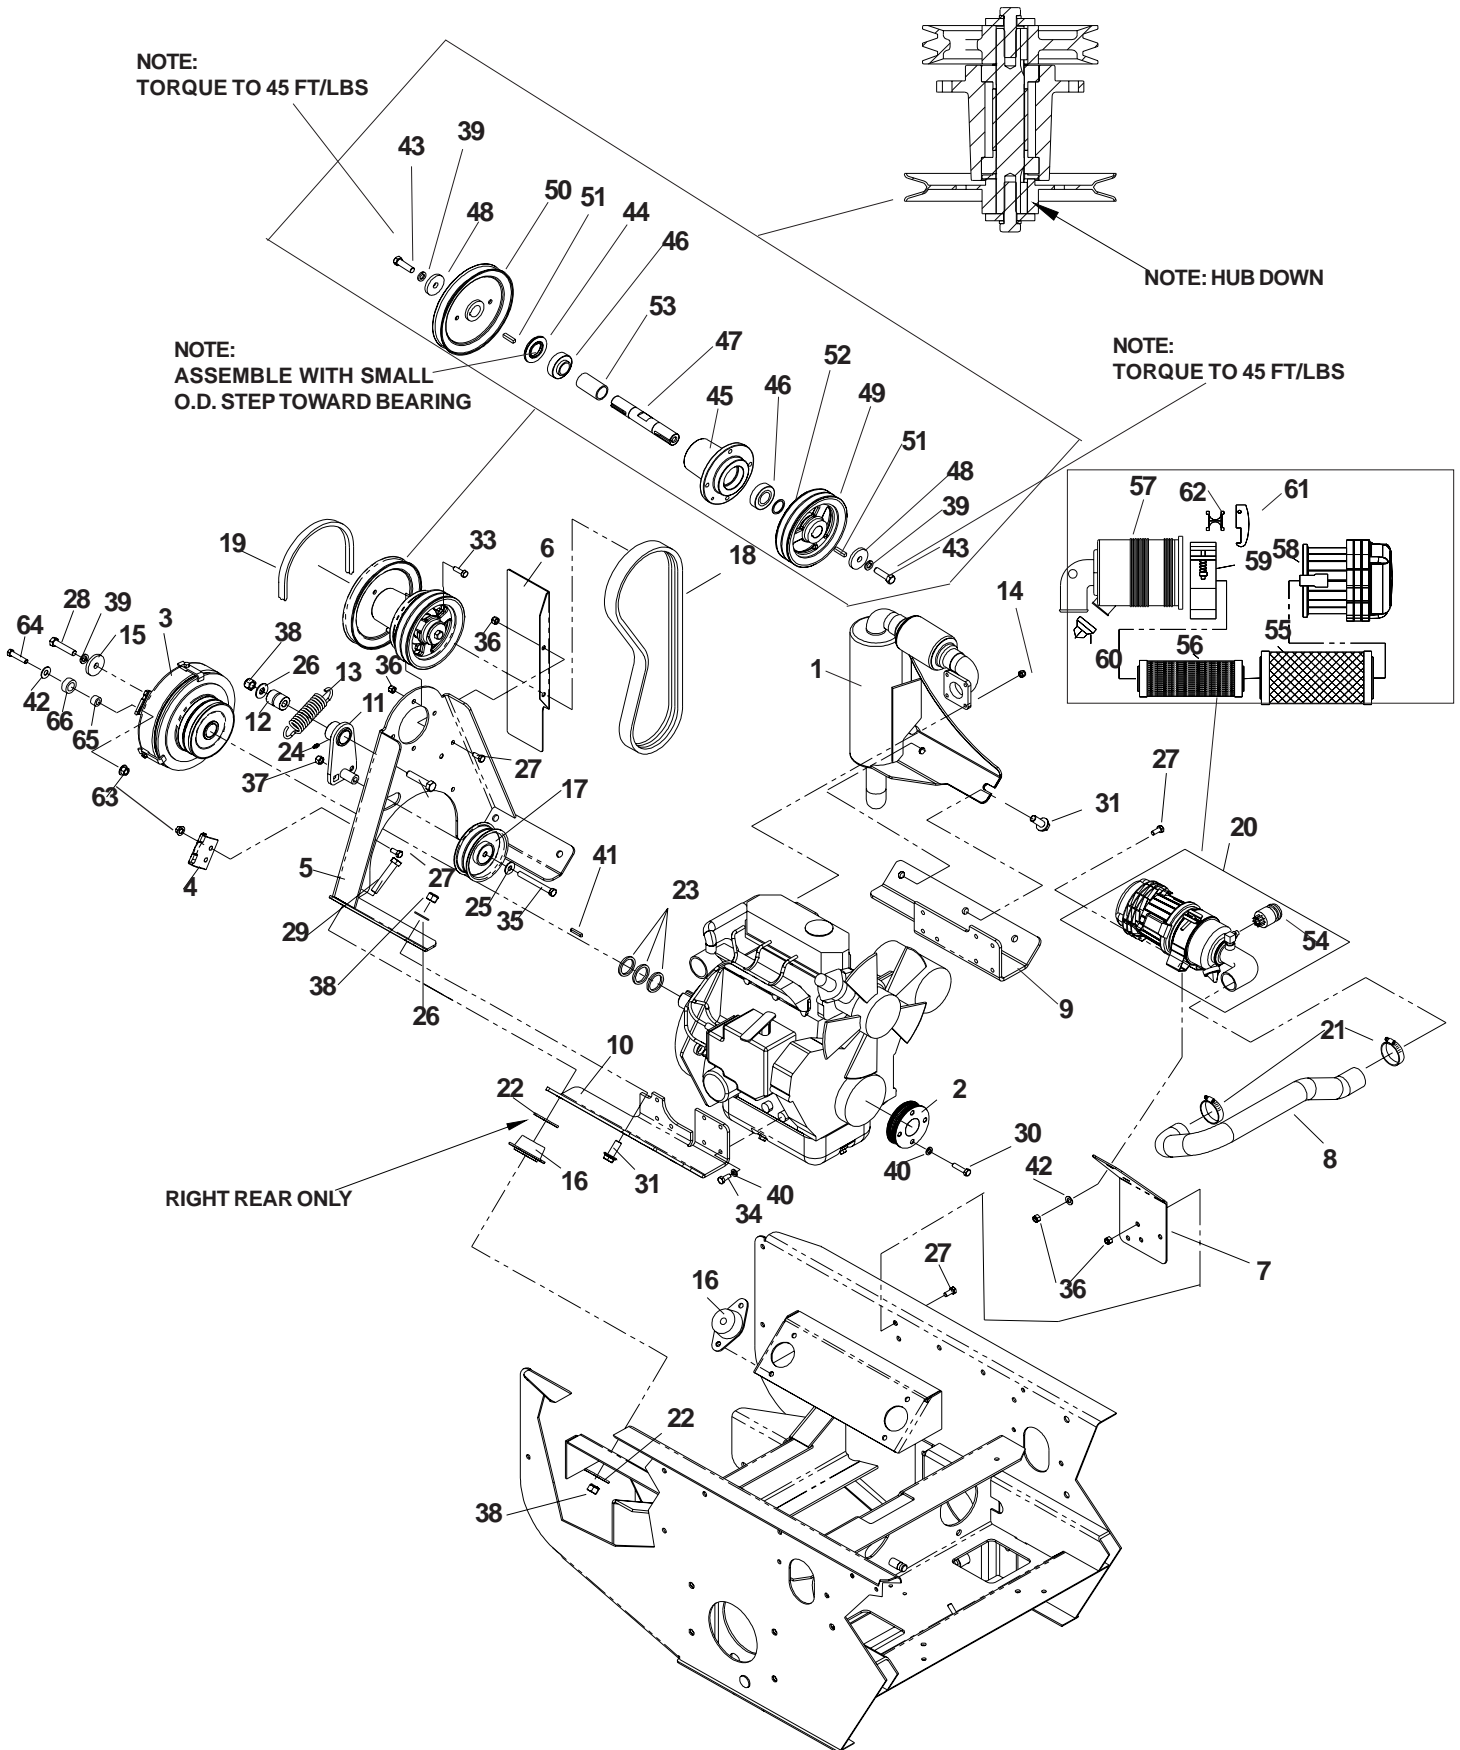

ENGINE ASSEMBLY

27 H.P.

ENGINE ASSEMBLY

27 H.P.

ITEM	PART NO.	QTY.	DESCRIPTION	ITEM	PART NO.	QTY.	DESCRIPTION
1	539111835	1	Muffler	35	539108271	1	Bolt, 3/8-16 x 3 1/2
2	539106335	1	Sheave, engine	36	539990717	8	Nut, 5/16-18, nyloc
3	539110668	1	Clutch	37	539976979	1	Nut, 3/8-16, nyloc
4	539110654	1	Restraint	38	539101331	7	Nut, 1/2-13, nyloc
5	539106306	1	Jack mount	39	539990247	3	Lockwasher, 7/16
6	539107864	1	Shield, heat	40	539990187	17	Lockwasher, 5/16
7	539107841	1	Bracket, air filter	41	539917033	1	Key, 1/4 sq. x 2 1/2
8	539107860	1	Air filter hose	42	539990692	3	Washer, 5/16
9	539107861	1	Engine mount, left	43	539100141	2	Bolt, 7/16-20 x 1 1/2
10	539107862	1	Engine mount, right	44	539107272	1	Combo spacer
11	539106422	1	Arm	45	539104852	1	Housing
12	539106417	1	Bushing	46	539102677	2	Bearing
13	539110655	1	Spring	47	539106344	1	Spindle
14	539109801	4	Nut, M8-1.25, stover top lock	48	539106504	2	Washer, heavy
15	539106504	1	Washer, heavy	49	539106347	1	Sheave
16	539106291	4	Isolator mount, engine	50	539105485	1	Pulley
17	539111567	1	Idler	51	539101995	2	Key, 1/4" sq. x 1 1/8"
18	539111582	1	Belt, primary	52	539102244	1	Machine bushing, 18 ga
19	539106339	1	Belt, mule	53	539102676	1	Spacer
20	539106376	1	Air filter assembly	54	539106375	1	Indicator, air filter
21	539106384	2	Clamp	55	539106313	1	Air filter
22	539111844	5	Washer, heavy	56	539106377	1	Safety element
23	539108052	3	Bushing, machine, 1 1/8 x 10 ga.	57	539108470	1	Body, 90°
24	539104761	1	Zerk	58	539108473	1	Precleaner assembly
25	539990122	1	Washer, 3/8, SAE	59	539108474	1	Mounting bracket
26	539990550	5	Washer, 1/2	60	539108472	1	S-drain
27	539976934	8	Bolt, 5/16-18 x 3/4	61	539108475	2	Clamp
28	539991120	1	Bolt, 7/16-20 x 2 1/2	62	539108476	2	Hinge
29	539101332	4	Bolt, 1/2-13 x 2 3/4		539106327	1	Stub shaft (Not shown)
30	539977692	4	Bolt, M8-1.25 x 35		539109177	1	Manifold gasket (Not Shown)
31	539990622	2	Bolt, 1/2-13 x 1 1/4, serrated head	63	539990585	3	Nut, 5/16C
32	539108346	1	Bolt, 1/2-13 x 2 1/2	64	539990627	1	HCS, 5/16C X 1 1/4
33	539990209	4	Bolt, 5/16-18 x 1	65	539110900	1	Bushing
34	539300600	13	Bolt, M8 x 1.25 x 20	66	539110901	1	Sleeve