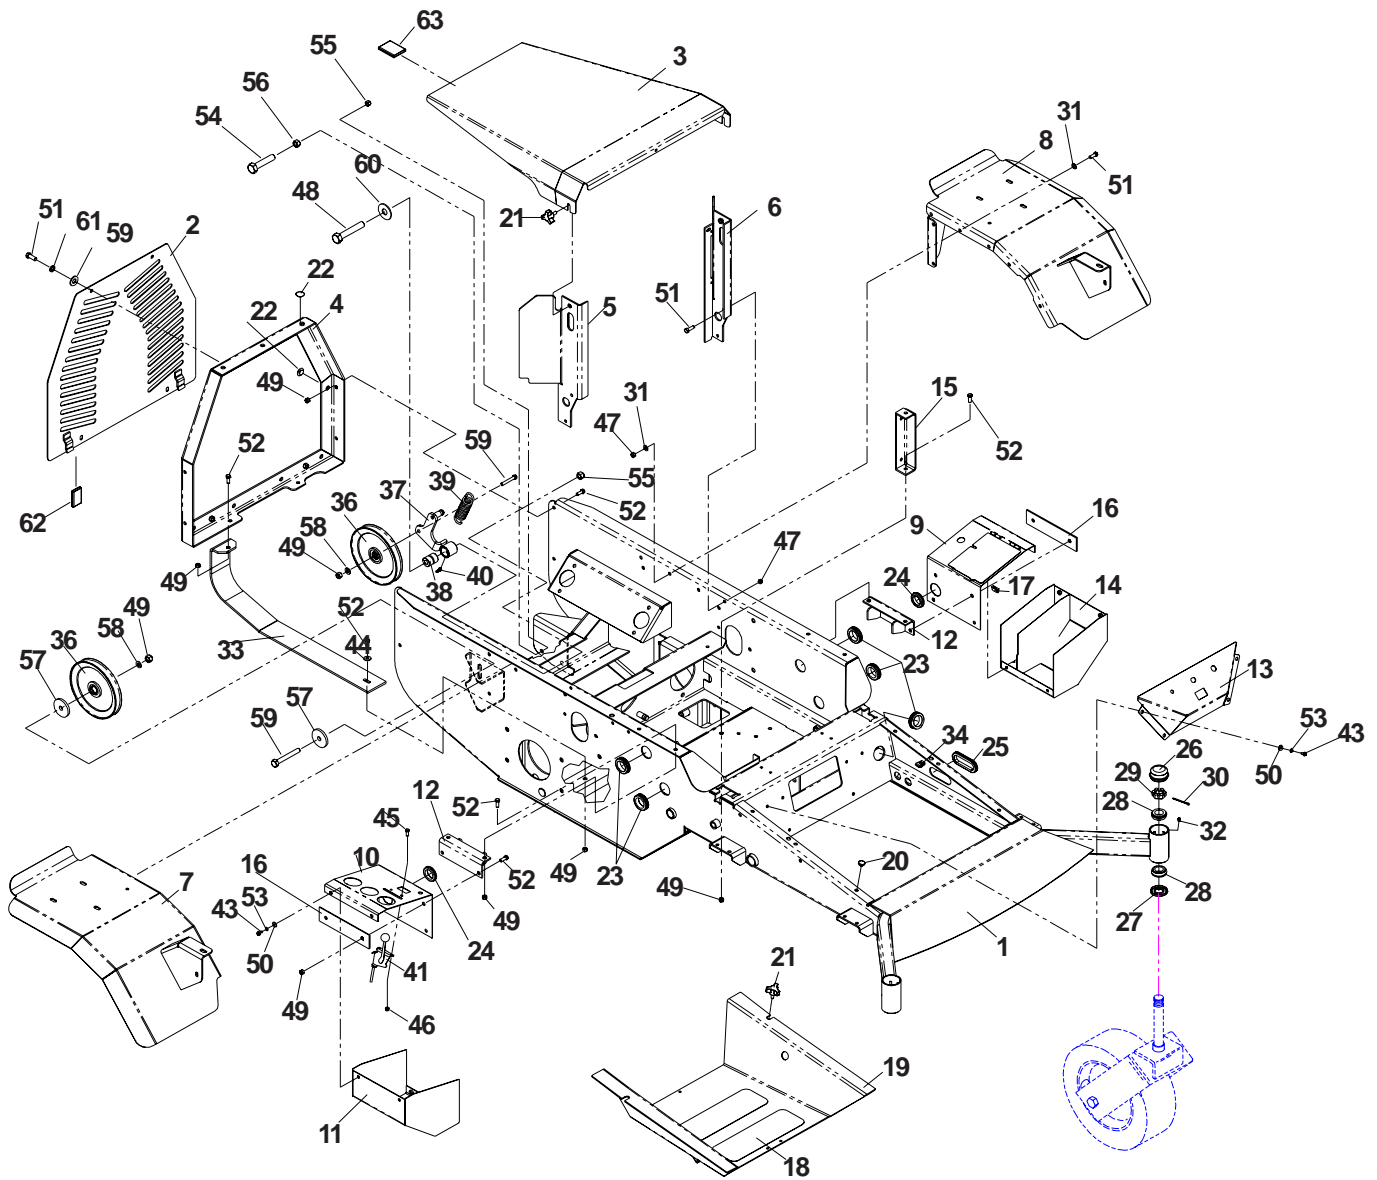

Parts Manual

Models:

968999214 / BZ6134D

968999216 / BZ7234D

968999218 / BZ6127D

For Serial No. 033600000 & Higher

TABLE OF CONTENTS

	PAGE
MAIN FRAME ASSEMBLY	4
ENGINE ASSEMBLY, 27 H.P.	6
ENGINE ASSEMBLY, 34 H.P.	8
RADIATOR, 27 H.P.	10
RADIATOR, 34 H.P.	11
MOTION CONTROL	12
HYDRAULIC ASSEMBLY	14
HYDRAULIC HOSES & FITTINGS	16
FUEL GROUP	18
BRAKE GROUP LINKAGE	20
SEAT ASSEMBLY	22
FOOT PEDAL	24
CASTER ASSEMBLY	25
DECK LIFT (MANUAL)	26
DECK LIFT (POWER)	28
DECK ASSEMBLY, 61"	30
DECK ASSEMBLY, 72"	32
DECALS	34
ELECTRICAL GROUP	36
WIRE HARNESS	38
WIRING SCHEMATIC	40

MAIN FRAME ASSEMBLY

MAIN FRAME ASSEMBLY

ITEM PART NO. QTY. DESCRIPTION

1	539106205	1	Frame w/decals
2	539108362	1	Panel, back, w/decals
3	539107853	1	Hood
4	539107847	1	Frame, rear
5	539106405	1	Support, right
6	539106406	1	Support, left
7	539107205	1	Fender, right
8	539107206	1	Fender, left
9	539107781	1	Panel, top left
10	..	539107778	1	Console, top
11	..	539107776	1	Console, bottom
12	..	539107788	2	Bracket, angle
13	..	539107669	1	Console
14	..	539107791	1	Console, bottom
15	..	539108055	2	Support
16	..	539107867	2	Stiffener
17	..	539107232	2	Latch, magnetic
18	..	539977778	3	Pad, abrasive
19	..	539104721	1	Pan, floor
20	..	539102587	6	Stop, rubber
21	..	539104411	4	Knob w/stud
22	..	539107858	12	Grommet, bumper
23	..	539103684	7	Grommet
24	..	539107656	2	Grommet
25	..	539107210	1	Grommet
26	..	539102535	2	Cap, grease
27	..	539102851	2	Seal
28	..	539102543	4	Bearing
29	..	539102852	2	Nut, 1-14, slotted jam
30	..	539102889	2	Pin, cotter, 1/8 x 2
31	..	539990188	28	Washer, 5/16, SAE
32	..	539101474	2	Zerk
33	..	539106300	2	Plate, skid
34	..	539104763	2	`U' clip