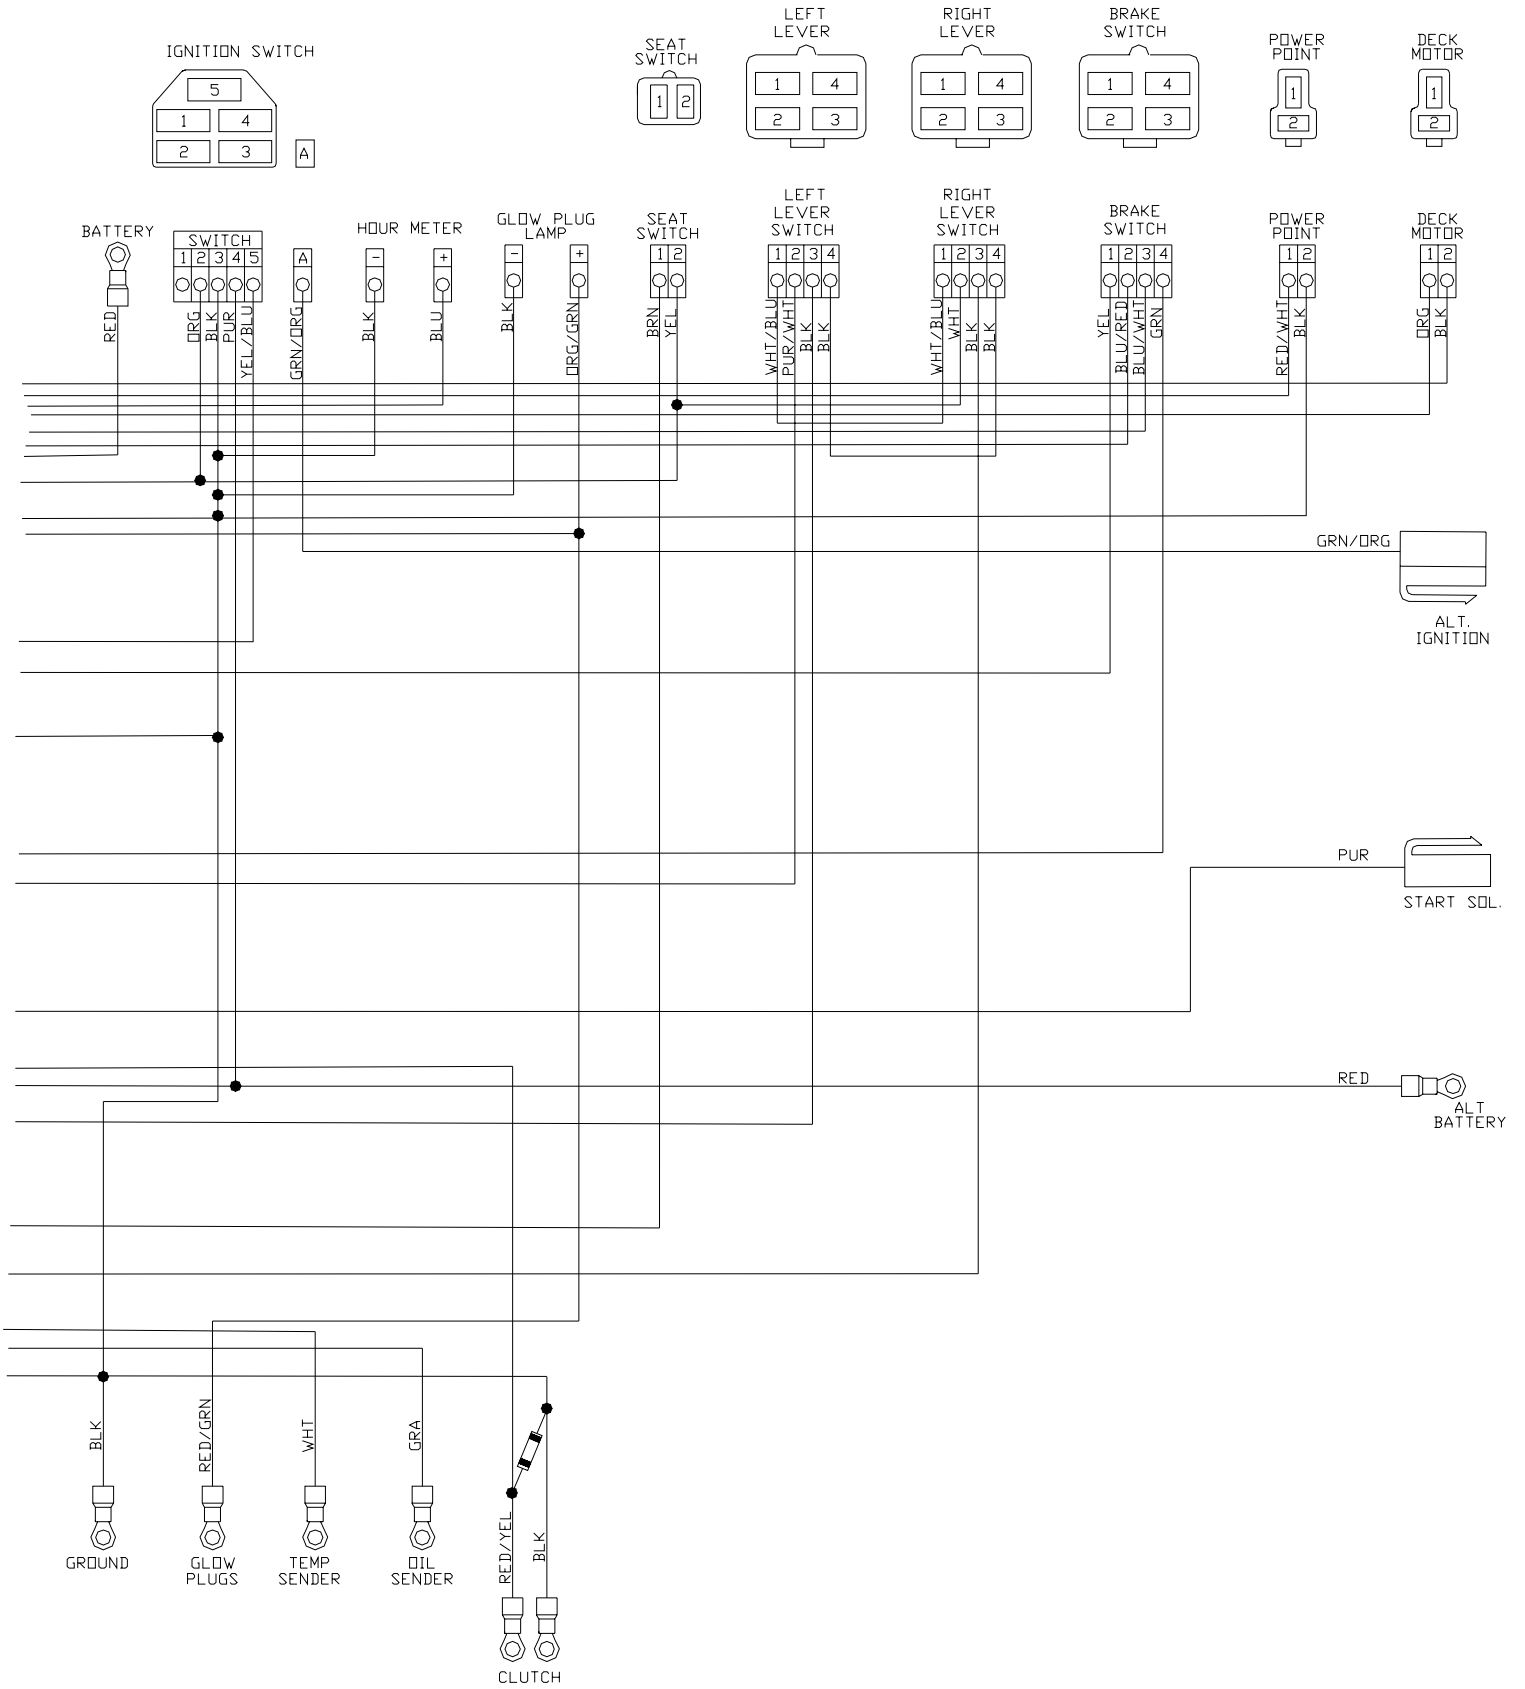

DECALS

DECALS

ITEM	PART NO.	QTY.	DESCRIPTION
1	539913010	1	Decal, CPSC
2	539105746	1	Decal, Euro servering
3	539108335	1	Decal, Belt routing
4	539104790	2	Decal, Husqvarna
5	539105744	1	Decal, Euro danger, belt drives
6	539105232	1	Decal, Anti-scalp
7	539105803	1	Decal, crown
8	539105745	1	Decal, Euro battery warning
9	539101881	1	Decal, Prop 65
10	539103333	2	Decal, Motion control
11	539105785	1	Decal, Euro warning
12	539105743	2	Decal, Euro no step
13	539108121	1	Decal, Front Console
14	539105301	1	Decal, Mobil
15	539105334	1	Decal, Fuel valve
16	539104899	1	Decal, Height indication
17	539104898	1	Decal, Height indication
18	539106248	1	Decal, BZ6134D
19	539106250	1	Decal, BZ7234D
20	539106252	1	Decal, BZ6127D
21	539108124	1	Decal, Service
22	539108122	1	Decal, Right Console
23	539108123	1	Decal, 12V DC
24	539108262	1	Decal, 34 Turbo, left
	539108264	1	Decal, 27 Diesel, left
25	539108263	1	Decal, 34 Turbo, right
	539108265	1	Decal, 27 Diesel, right
26	539108497	1	Decal, HOT
	539100128	1	Decal, engine exhaust (Not shown)

WIRE HARNESS

ITEM PART NO. QTY. DESCRIPTION

ITEM	PART NO.	QTY.	DESCRIPTION
1	539106390	1	Harness, engine, diesel
2	539107941	1	Cable, positive
3	539107942	1	Cable, negative
4	539102685	1	Loom clip
5	539106386	1	Sender, temperature

DECK LIFT SWITCH VIEWED FROM TERMINAL SIDE

WIRE HARNESS

GAUGE WIRING VIEWED FROM TERMINAL SIDE

WIRING SCHEMATIC

WIRING SCHEMATIC

 **Husqvarna**