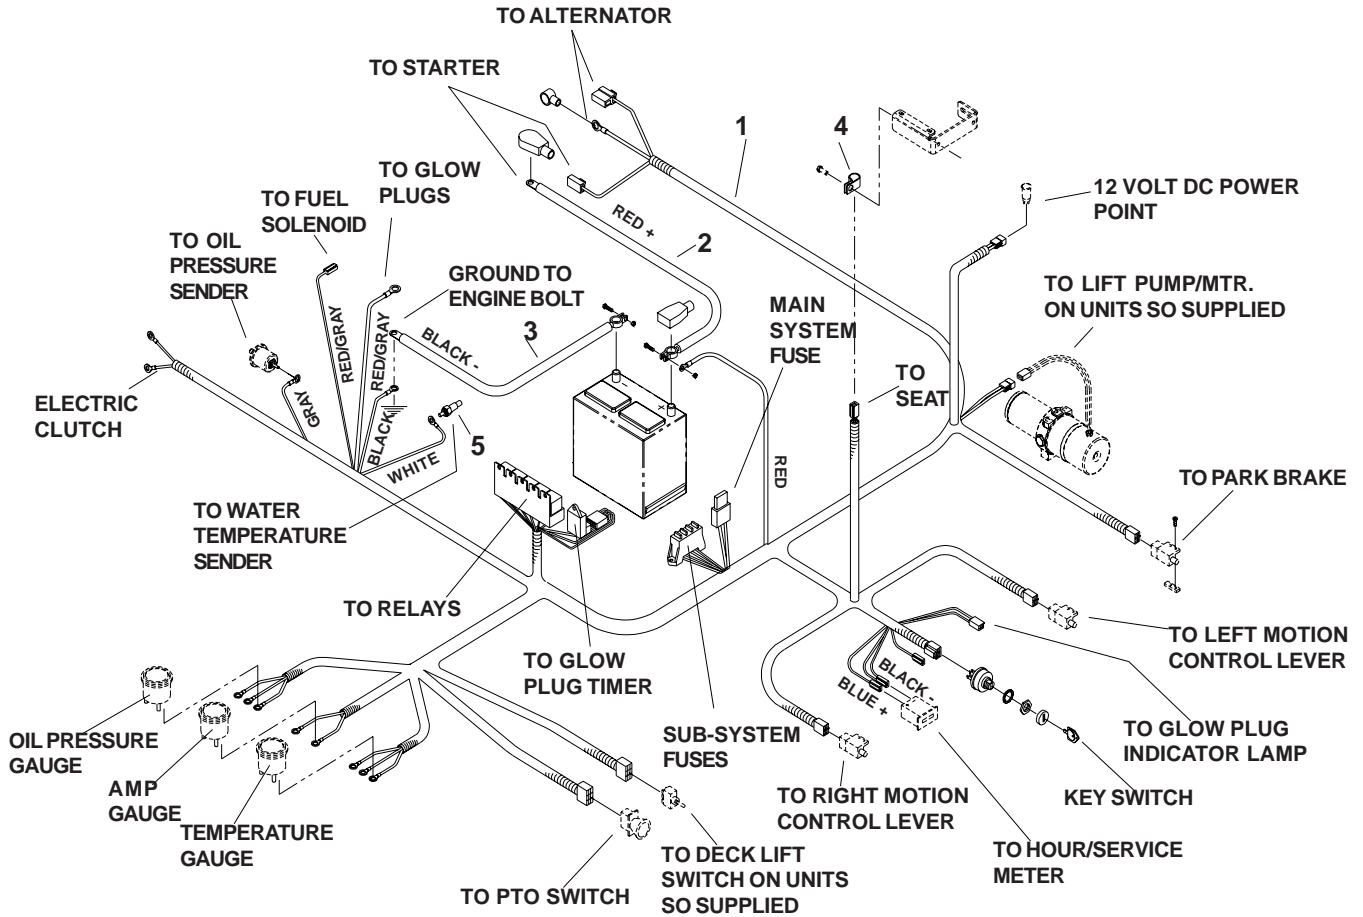

WIRE HARNESS