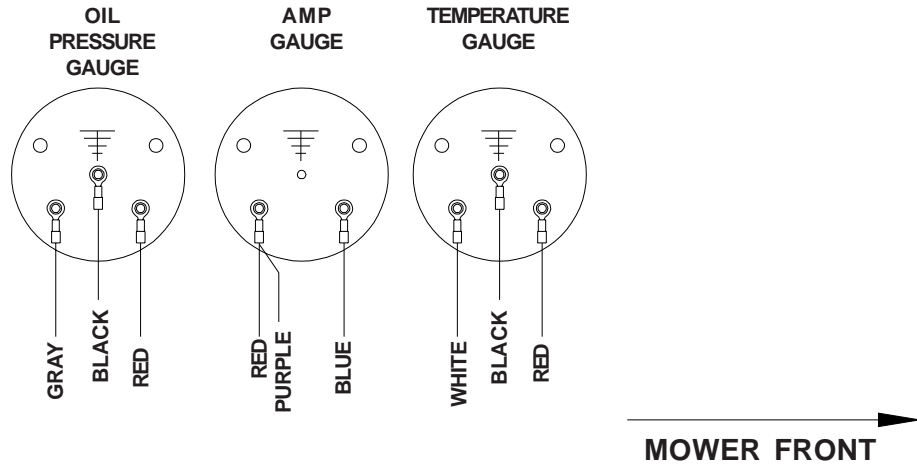

WIRE HARNESS

ITEM PART NO. QTY. DESCRIPTION

ITEM	PART NO.	QTY.	DESCRIPTION
1	539106390	1	Harness, engine, diesel
2	539107941	1	Cable, positive
3	539107942	1	Cable, negative
4	539102685	1	Loom clip
5	539106386	1	Sender, temperature

DECK LIFT SWITCH VIEWED FROM TERMINAL SIDE

WIRE HARNESS

GAUGE WIRING VIEWED FROM TERMINAL SIDE

WIRING SCHEMATIC

WIRING SCHEMATIC

 **Husqvarna**