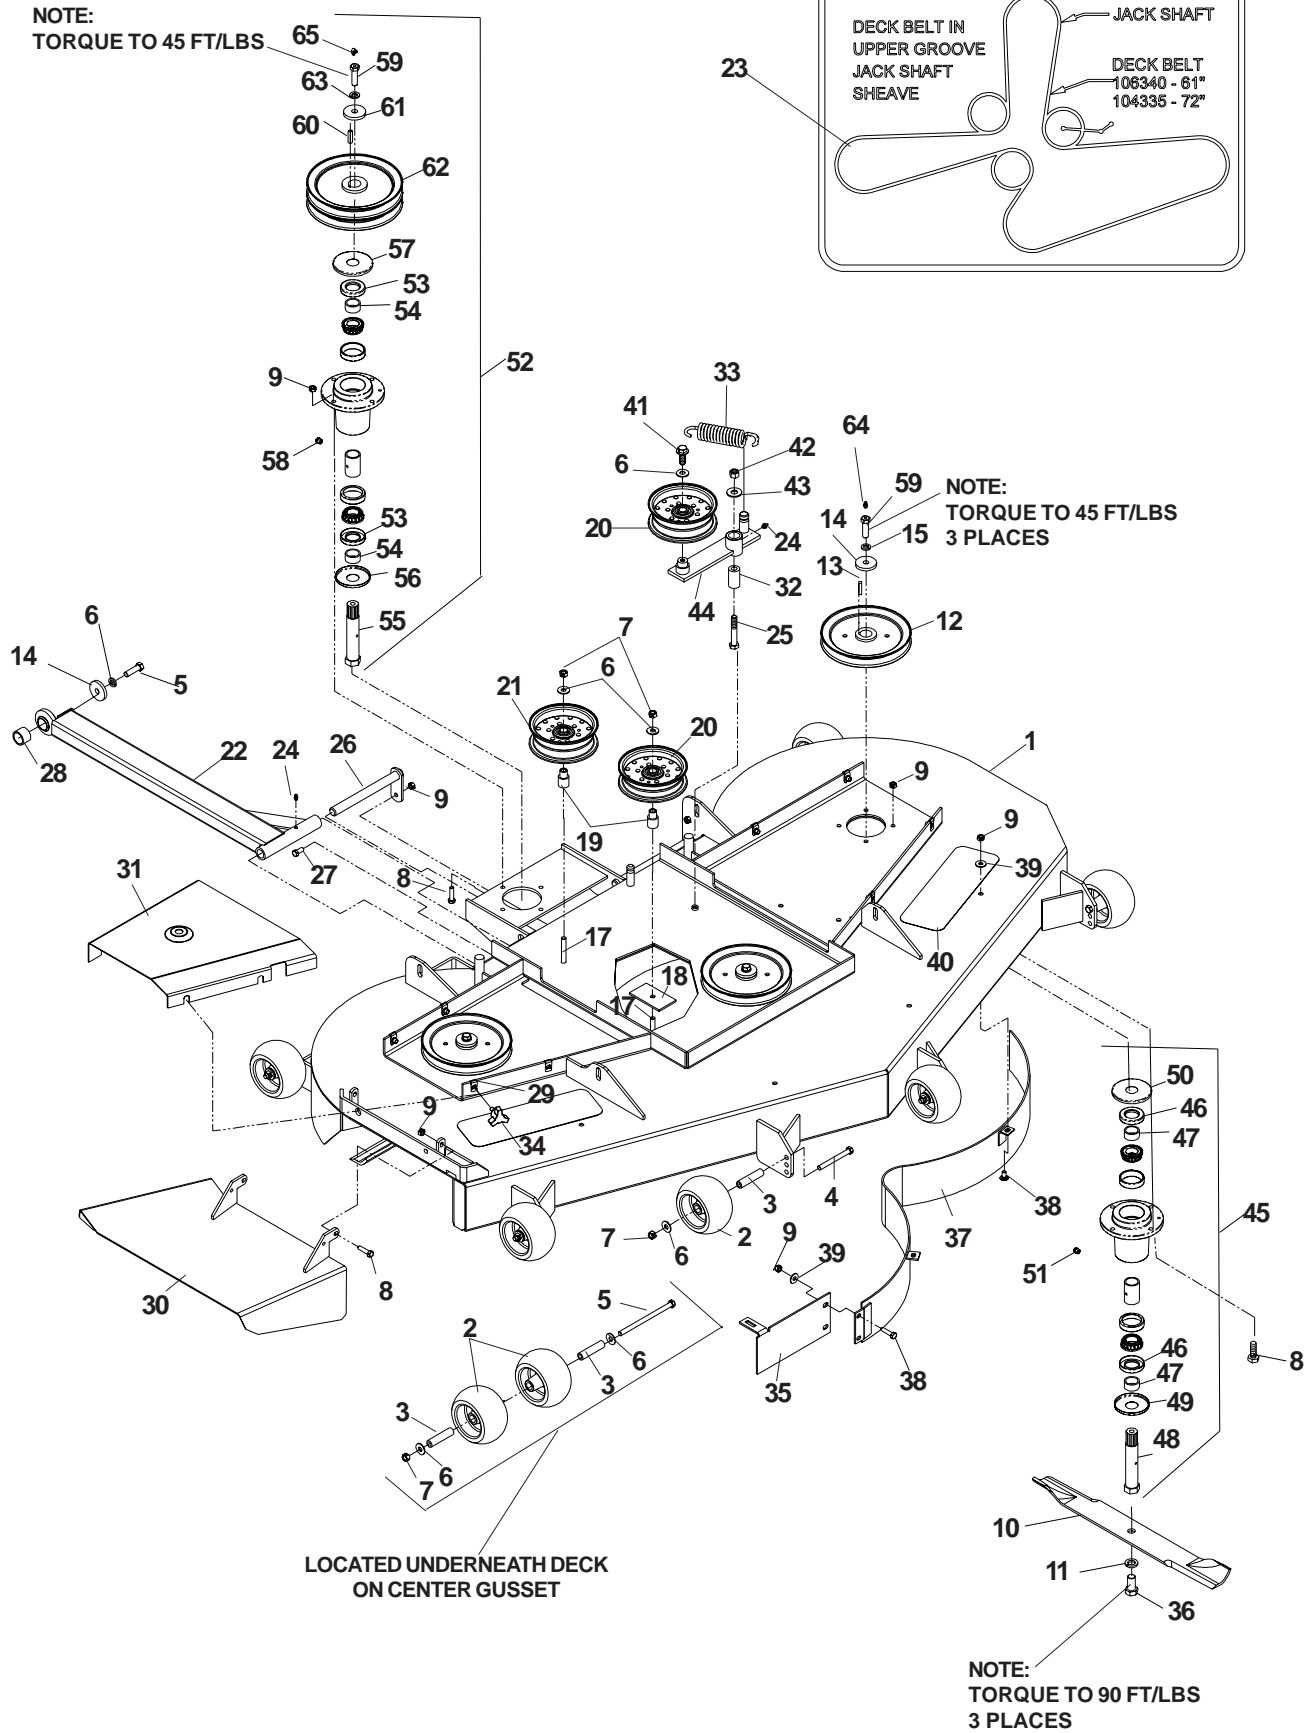

DECK ASSEMBLY

72 INCH

DECK ASSEMBLY

72 INCH

ITEM	PART NO.	QTY.	DESCRIPTION	ITEM	PART NO.	QTY.	DESCRIPTION
1	539106218	1	72" Deck w/decals	31	539108920	1	Shield, belt, right
2	539102643	8	Anti-scalp roller		539108922	1	Shield, belt, left
3	539102698	8	Bushing				(Not shown)
4	539102754	6	Bolt, 3/8-16 x 3 1/2	32	539103427	1	Bushing, pivot
5	539105422	1	Bolt, 3/8-16 x 6, Gd. 8	33	539105192	1	Spring
6	539990517	11	Washer, 3/8	34	539104411	8	Knob w/stud
7	539990546	9	Nut, 3/8-16, centerlock	35	539105615	1	Baffle, center
8	539990209	18	Bolt, 5/16-18 x 1	36	539105633	3	Bolt, 5/8-18 x 2, Gd. 8
9	539990184	25	Nut, 5/16-18, centerlock	37	539105614	1	Baffle, center curved
10	539105476	3	Blade, 25"	38	539990799	5	Bolt, 5/16-18 x 5/8, carriage
11	539105634	3	Washer, 5/8, spring	39	539990692	5	Washer, 5/16
12	539107279	3	Pulley	40	539977778	2	Pad, abrasive
13	539101995	3	Key, 1/4" sq. x 1 1/8"	41	539990582	1	Bolt, 3/8-16 x 1, ser.
14	539106504	5	Washer, heavy	42	539101331	1	Nut, 1/2-13, nyloc
15	539990247	5	Lockwasher, 7/16	43	539990550	1	Washer, 1/2
16	539100141	2	Bolt, 7/16-20 x 1 1/2	44	539103230	1	Idler arm
17	539990637	2	Bolt, 3/8-16 x 2 1/2	45	539108774	1	Cutter housing, complete
18	539103303	2	Pad	46	539108754	2	Shaft seal
19	539103295	2	Bushing, idler	47	539108758	2	Spacer
20	539103257	1	Pulley, idler	48	539108761	1	Minispindle
21	539103258	2	Pulley, idler (tall)	49	539108449	1	Dust cap, bottom
22	539107750	1	Strut, right	50	539108450	1	Dust cap, top
	539107751	1	Strut, left (Not shown)	51	539977326	1	Grease popet
23	539104335	1	72" Deck belt	52	539108768	1	Jackshaft assembly, lower
24	539976998	3	Zerk	53	539108754	2	Shaft seal
25	539103433	1	Bolt, 1/2-13 x 3 1/4, Gd. 5	54	539108758	2	Spacer
26	539105480	1	Pin	55	539108767	1	Jackshaft spindle
	539102619	1	Pin, pivot (Not shown)	56	539108449	1	Dust cap, bottom
27	539976934	2	Bolt, 5/16-18 x 3/4	57	539108450	1	Dust cap, top
28	539106401	1	Spacer, strut	58	539977326	1	Grease popet
29	539104763	8	"U" clip	59	539108766	4	Bolt, 7/16-20 x 1 1/2, GD. 5, special
30	539108270	1	Chute, discharge	60	539101995	1	Key, 1/4" sq. x 1 1/8"
				61	539106504	1	Washer, heavy
				62	539106346	1	Sheave
				63	539990247	1	Lockwasher, 7/16
				64	539976998	3	Zerk
				65	539912758	1	Zerk, 90°