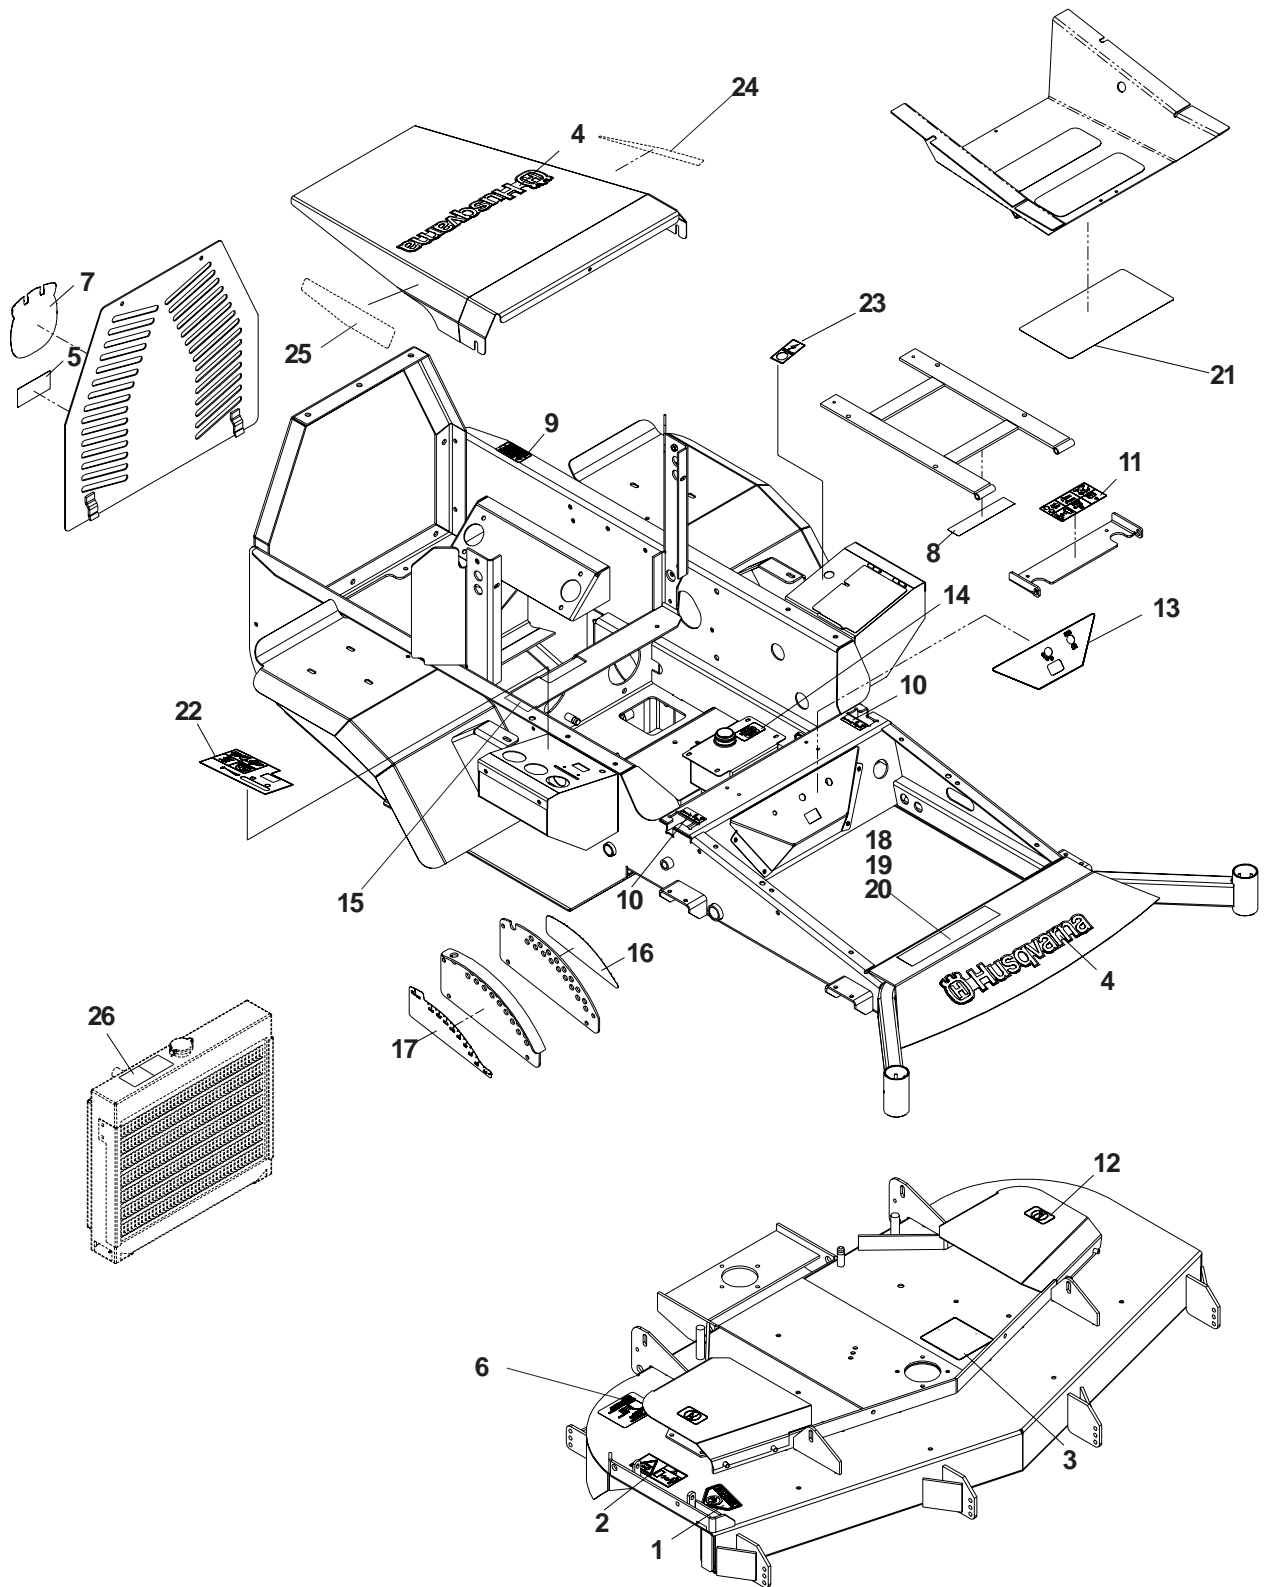

DECALS

DECALS

ITEM	PART NO.	QTY.	DESCRIPTION
1	539913010	1	Decal, CPSC
2	539105746	1	Decal, Euro servering
3	539108335	1	Decal, Belt routing
4	539104790	2	Decal, Husqvarna
5	539105744	1	Decal, Euro danger, belt drives
6	539105232	1	Decal, Anti-scalp
7	539105803	1	Decal, crown
8	539105745	1	Decal, Euro battery warning
9	539101881	1	Decal, Prop 65
10	539103333	2	Decal, Motion control
11	539105785	1	Decal, Euro warning
12	539105743	2	Decal, Euro no step
13	539108121	1	Decal, Front Console
14	539105301	1	Decal, Mobil
15	539105334	1	Decal, Fuel valve
16	539104899	1	Decal, Height indication
17	539104898	1	Decal, Height indication
18	539106248	1	Decal, BZ6134D
19	539106250	1	Decal, BZ7234D
20	539106252	1	Decal, BZ6127D
21	539108124	1	Decal, Service
22	539108122	1	Decal, Right Console
23	539108123	1	Decal, 12V DC
24	539108262	1	Decal, 34 Turbo, left
	539108264	1	Decal, 27 Diesel, left
25	539108263	1	Decal, 34 Turbo, right
	539108265	1	Decal, 27 Diesel, right
26	539108497	1	Decal, HOT
	539100128	1	Decal, engine exhaust (Not shown)