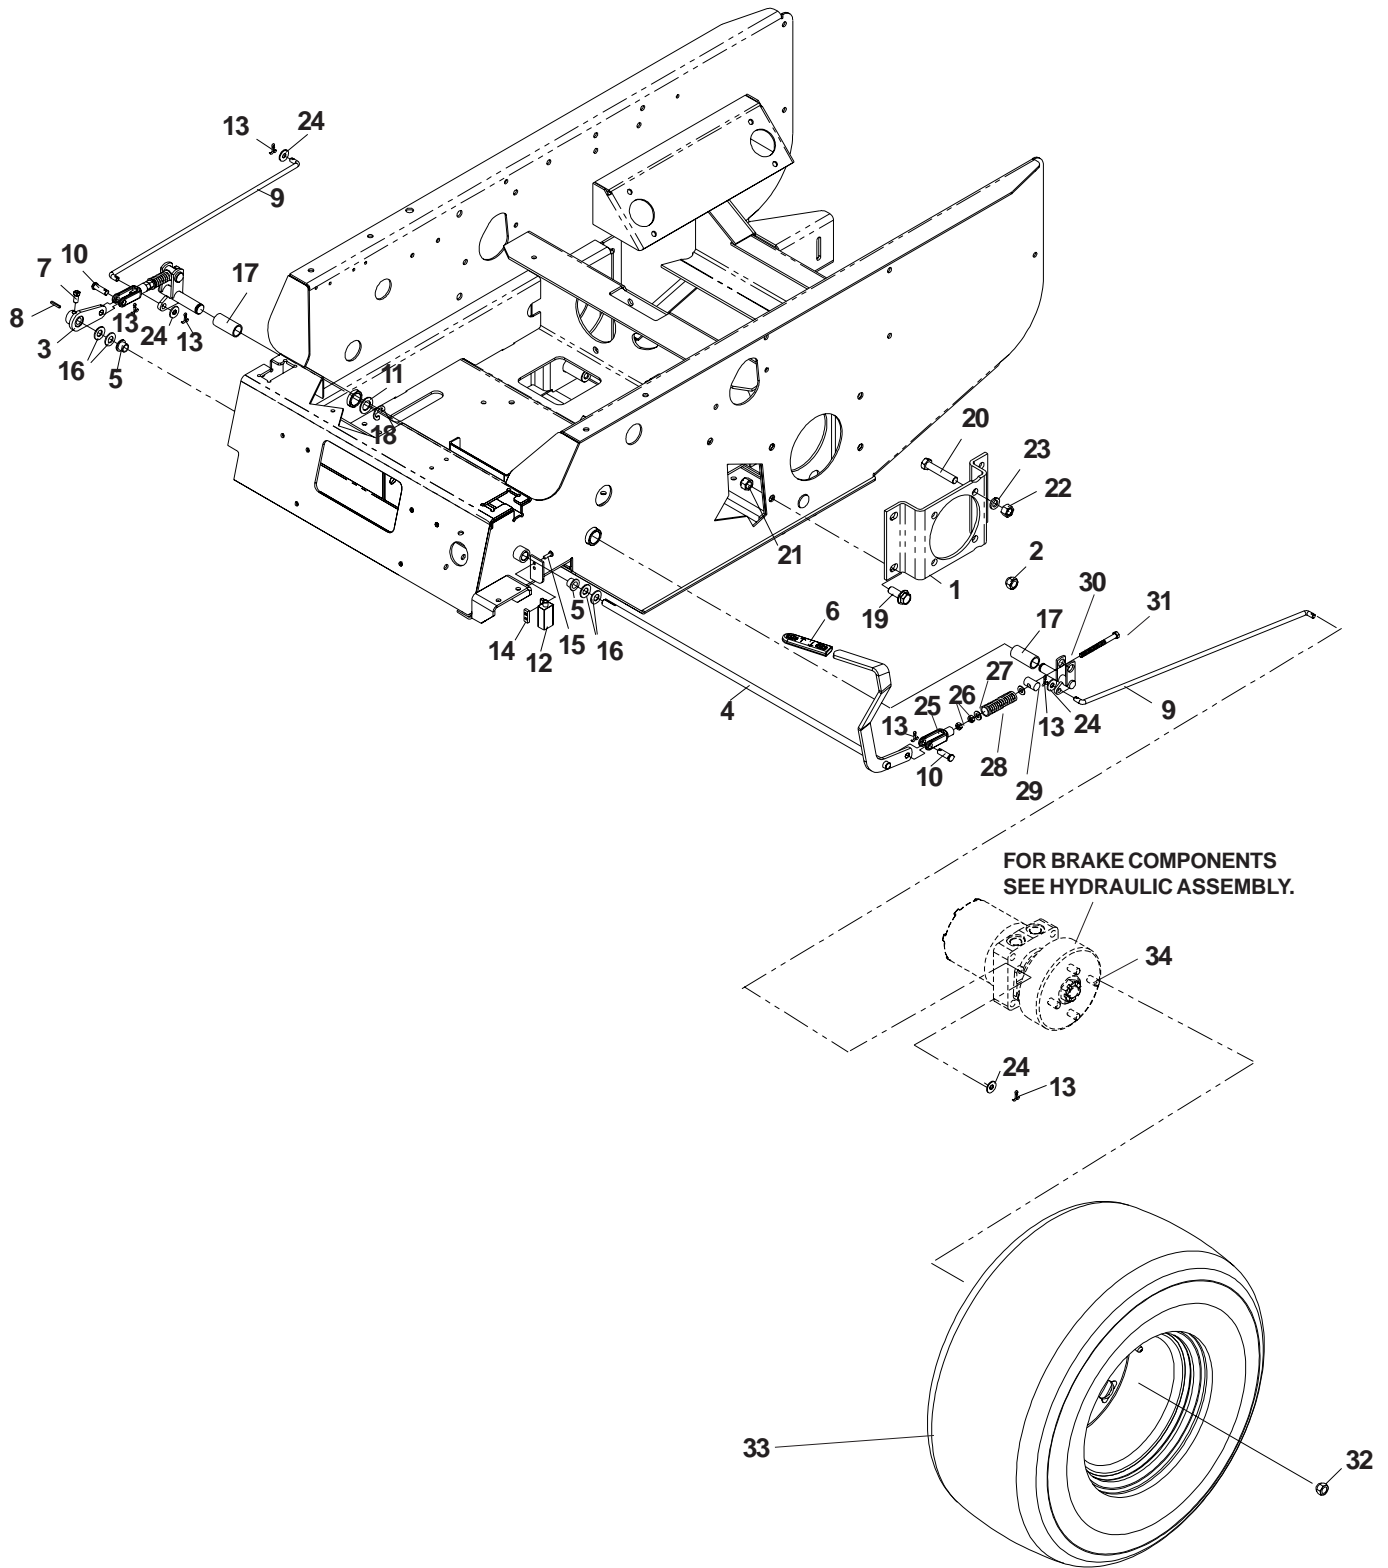

BRAKE GROUP LINKAGE

BRAKE GROUP LINKAGE

ITEM	PART NO.	QTY.	DESCRIPTION
1	539104327	2	Standoff, wheel motor
2	539101173	8	Nut, 1/2, lug
3	539106523	1	Brake arm
4	539106526	1	Brake lever
5	539102519	2	Bushing, bronze
6	539105036	1	Grip, park brake
7	539102717	1	Setscrew, 5/16-18 sq. x 5/8
8	539106528	1	Key, 1/8 sq. x 7/8
9	539107838	2	Brake linkage bar
10	539977703	2	Pin, clevis
11	539991050	2	Bushing, machine, 3/4
12	539106269	1	Switch
13	539990365	6	Pin, cotter
14	539102678	1	Plate, tapped
15	539976952	2	Screw, #10-24 x 5/8
16	539102843	4	Washer, 7/16, spring
17	539105044	2	Bearing, bronze
18	539102454	2	E-ring, 3/4
19	539990622	8	Bolt, 1/2-13 x 1 1/4, serrated washer
20	539101332	8	Bolt, 1/2-13 x 2 3/4
21	539101331	8	Nut, 1/2-13, nyloc
22	539990258	8	Nut, 1/2-13
23	539990254	8	Lockwasher, 1/2
24	539990692	4	Washer, 5/16
25	539977465	1	Yoke
26	539990155	2	Nut, 3/8-24
27	539990122	2	Washer 3/8
28	539104986	1	Spring
29	539102821	1	Pin, trunion
30	539105040	1	Bellcrank
31	539104984	1	Bolt, 3/8-24 x 4 1/2, special
32	539101173	8	Nut, 1/2, lug
33	539107713	2	Tire, rear, assembly
	539107715	1	Tire
	539105487	1	Rim
	539912234	1	Air valve
	539976856	6	Wire tie (Not shown)
34	539110039	4	Wheel stud, 1/2-20 x 1 3/8, Gr8