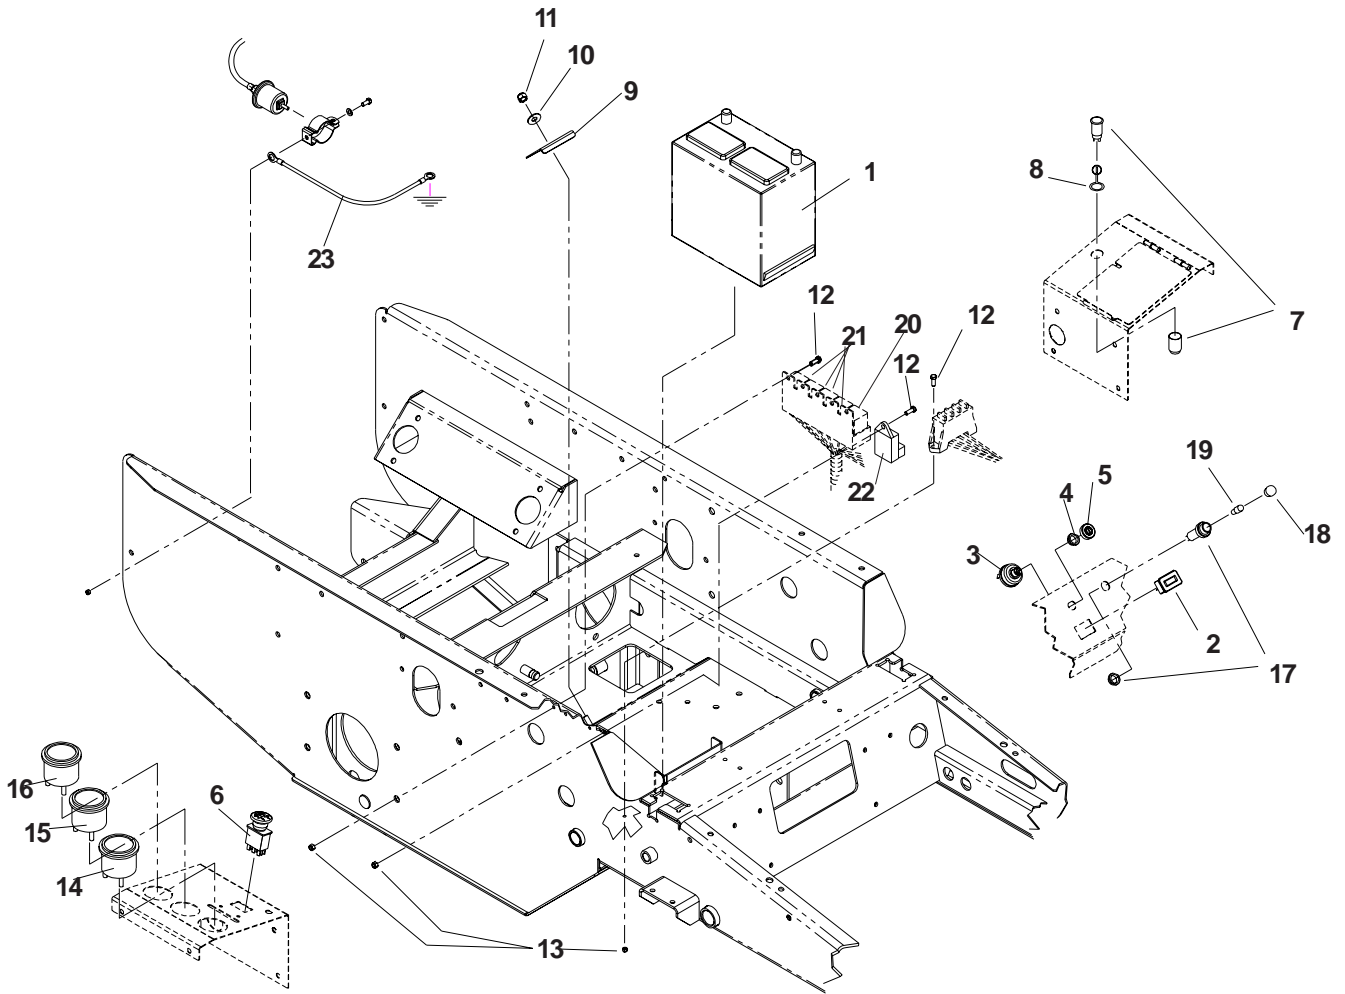

ELECTRICAL GROUP

ELECTRICAL GROUP

ITEM	PART NO.	QTY.	DESCRIPTION
1	539102423	1	Battery
2	539108016	1	Hourmeter, LCD w/flash alert
3	539101770	1	Switch, ignition
4	539103177	1	Nut, ignition switch
5	539103178	1	Cap, ignition switch nut
6	539101768	1	Switch, clutch
7	539107856	1	Power source housing
8	539107857	1	Power source cap
9	539107755	1	Clamp
10	539990692	1	Washer, 5/16
11	539990717	1	Nut, 5/16-18
12	539106312	5	Bolt, , #10-24 x 3/4
13	539976977	5	Nut, #10-24, nyloc
14	539105246	1	Gauge, temperature
15	539106388	1	Gauge, amperes
16	539106387	1	Gauge, oil pressure
17	539107920	1	Lamp socket
18	539108174	1	Lens
19	539108175	1	Lamp
20	539108361	1	Relay, Glow Plug
21	539102914	4	Relay
22	539108348	1	Timer/glow plug
	539101771	1	Fuse, 7.5 AMP, 32 volts, (Not Shown)
	539102086	1	Fuse, 20 AMP, 32 volts, (Not Shown)
	539108978	1	Fuse, 10 AMP, 32 volts, (Not Shown)
	539108979	1	Fuse, 30 AMP, 32 volts, (Not Shown)
	539108980	1	Fuse, 50 AMP, 32 volts, (Not Shown)
23	539109346	1	Ground