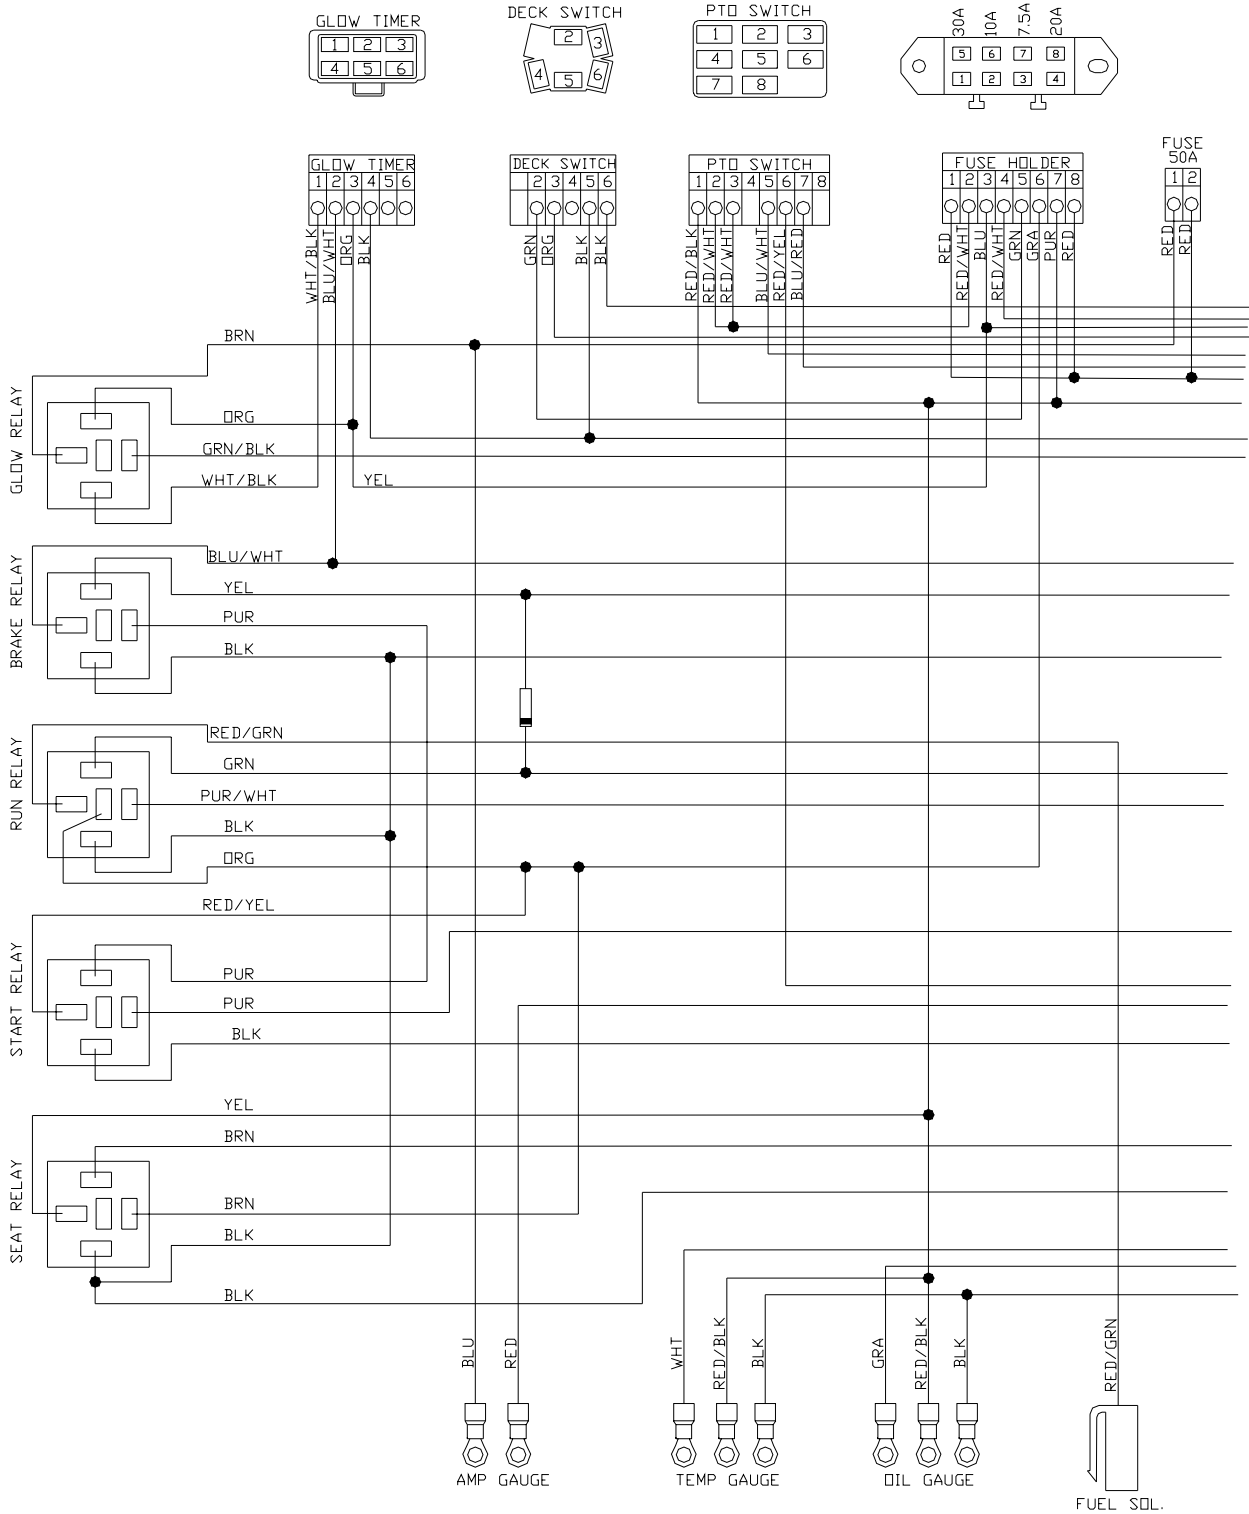

DECALS

DECALS

ITEM	PART NO.	QTY.	DESCRIPTION
1	539913010	1	Decal, CPSC
2	539105746	1	Decal, Euro servering
3	539108335	1	Decal, Belt routing
4	539104790	2	Decal, Husqvarna
5	539105744	1	Decal, Euro danger, belt drives
6	539105232	1	Decal, Anti-scalp
7	539105803	1	Decal, crown
8	539105745	1	Decal, Euro battery warning
9	539101881	1	Decal, Prop 65
10	539103333	2	Decal, Motion control
11	539105785	1	Decal, Euro warning
12	539105743	2	Decal, Euro no step
13	539108121	1	Decal, Front Console
14	539105301	1	Decal, Mobil
15	539105334	1	Decal, Fuel valve
16	539104899	1	Decal, Height indication
17	539104898	1	Decal, Height indication
18	539106248	1	Decal, BZ6134D
19	539106250	1	Decal, BZ7234D
20	539106252	1	Decal, BZ6127D
21	539108124	1	Decal, Service
22	539108122	1	Decal, Right Console
23	539108123	1	Decal, 12V DC
24	539108262	1	Decal, 34 Turbo, left
	539108264	1	Decal, 27 Diesel, left
25	539108263	1	Decal, 34 Turbo, right
	539108265	1	Decal, 27 Diesel, right
26	539108497	1	Decal, HOT
	539100128	1	Decal, engine exhaust (Not shown)

WIRE HARNESS

ITEM PART NO. QTY. DESCRIPTION

ITEM	PART NO.	QTY.	DESCRIPTION
1	539106390	1	Harness, engine, diesel
2	539107941	1	Cable, positive
3	539107942	1	Cable, negative
4	539102685	1	Loom clip
5	539106386	1	Sender, temperature

DECK LIFT SWITCH VIEWED FROM TERMINAL SIDE

WIRE HARNESS

GAUGE WIRING VIEWED FROM TERMINAL SIDE

WIRING SCHEMATIC

WIRING SCHEMATIC

 **Husqvarna**