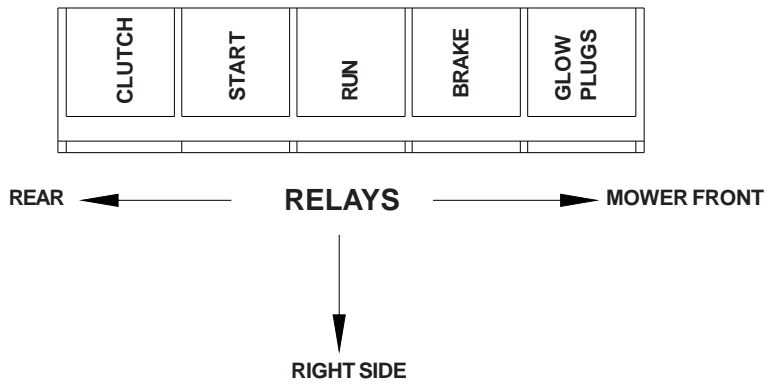

WIRE HARNESS

ITEM PART NO. QTY. DESCRIPTION

ITEM	PART NO.	QTY.	DESCRIPTION
1	539106390	1	Harness, engine, diesel
2	539107941	1	Cable, positive
3	539107942	1	Cable, negative
4	539102685	1	Loom clip
5	539106386	1	Sender, temperature

DECK LIFT SWITCH VIEWED FROM TERMINAL SIDE

WIRE HARNESS

GAUGE WIRING VIEWED FROM TERMINAL SIDE

WIRING SCHEMATIC

WIRING SCHEMATIC

 **Husqvarna**