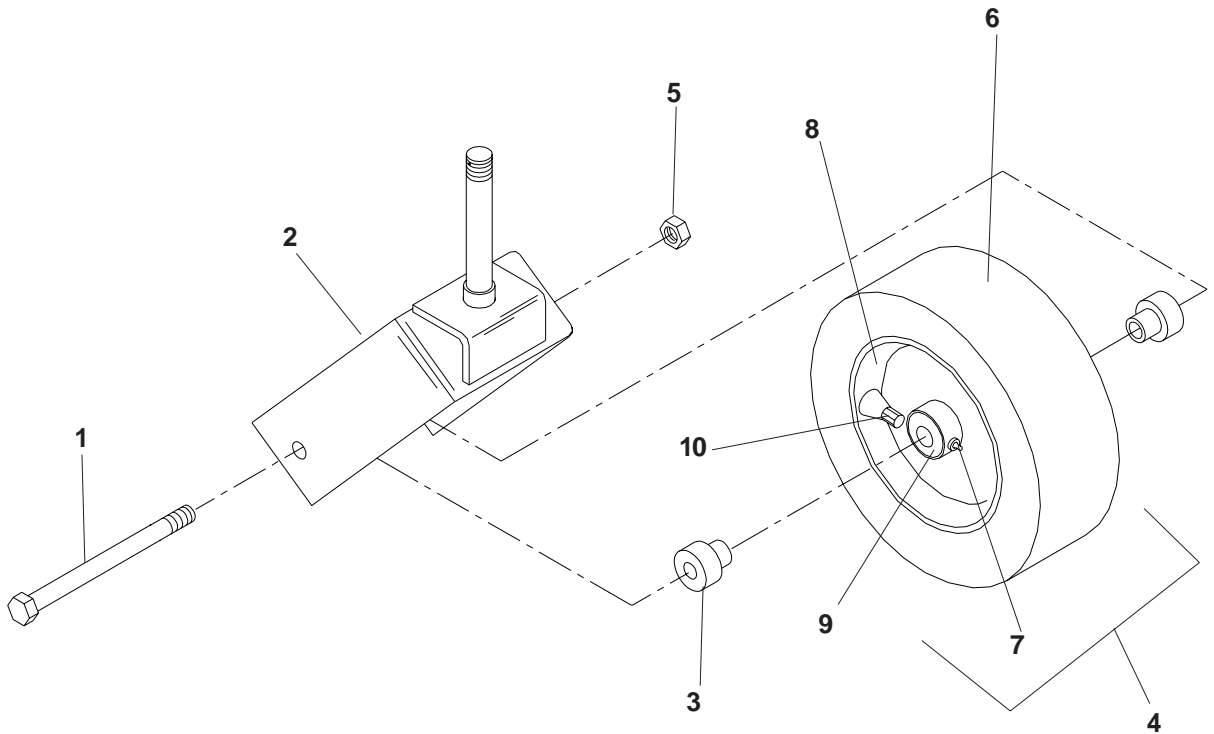

CASTER ASSEMBLY

ITEM	PART NO.	QTY.	DESCRIPTION
1	539105517	1	Bolt, 1/2-13 x 9 1/2, GD. 5
2	539105982	1	Yoke, caster
3	539105518	2	Spacer, axle
4	539105521	1	Tire & wheel assembly
5	539101331	1	Nut, 1/2-13, nyloc
6	539105522	1	Tire
7	539103300	1	Zerk
8	539105523	1	Rim
9	539105524	2	Seals
10	539912234	1	Air valve
	539105525	2	Bearing, tapered (Not shown)