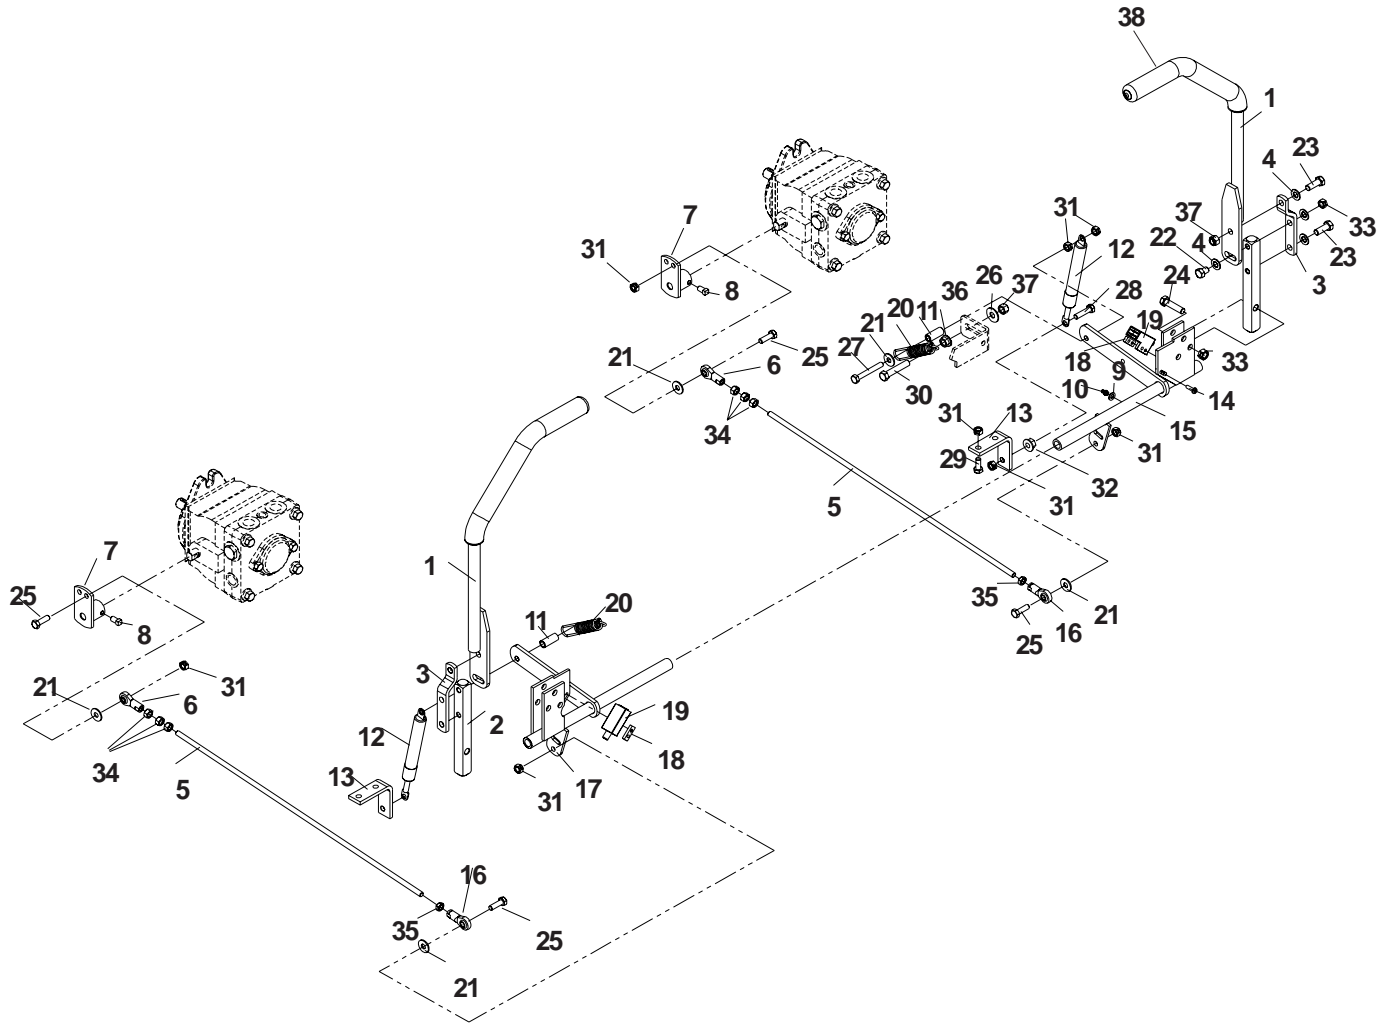

MOTION CONTROL

MOTION CONTROL

ITEM	PART NO.	QTY.	DESCRIPTION
1	539104190	2	Handle
2	539102809	2	Arm, control shaft
3	539106687	2	Control lever extension
4	539102593	8	Washer, 3/8, spring
5	539107837	2	Pump linkage bar
6	539102590	2	Ball end, right
7	539105732	2	Pump lever
8	539105079	2	Setscrew, 5/16-18 sq. x 5/8, cone pt.
9	539103547	2	Washer
10	539976998	2	Zerk
11	539104995	2	Spacer
12	539102720	2	Dampener
13	539106412	2	Bracket, L
14	539976952	4	Screw, #10-24 x 5/8
15	539104363	1	Control, left
16	539102591	2	Ball end, left
17	539104364	1	Control, right
18	539102678	2	Tapped plate
19	539106269	2	Switch
20	539103297	2	Detent spring, rev.
21	539990692	6	Washer, 5/16
22	539976949	2	Bolt, 3/8-16 x 1 3/4
23	539990563	4	Bolt, 3/8-16 x 1
24	539990655	6	Bolt, 3/8-16 x 1 1/2
25	539990209	4	Bolt, 5/16-18 x 1
26	539990517	2	Washer, 3/8
27	539991055	2	Bolt, 5/16-18 x 2 1/4, tap
28	539990627	2	Bolt, 5/16-18 x 1 1/4
29	539976934	4	Bolt, 5/16-18 x 3/4
30	539990588	2	Bolt, 3/8-16 x 2
31	539990184	14	Nut, 5/16-18, centerlock
32	539990585	2	Nut, 5/16-18, serrated washer
33	539990546	8	Nut, 3/8-16, centerlock
34	539990223	6	Nut, 5/16-24
35	539991073	2	Nut, 5/16-24, jam, LH
36	539990613	2	Nut, 3/8-16
37	539976979	4	Nut, 3/8-16, nyloc
38	539102592	2	Grip