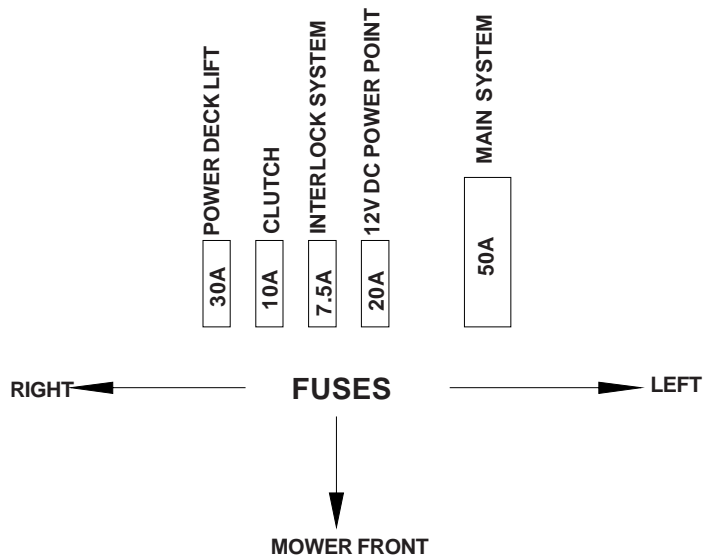

WIRE HARNESS

ITEM PART NO. QTY. DESCRIPTION

ITEM	PART NO.	QTY.	DESCRIPTION
1	539106390	1	Harness, engine, diesel
2	539107941	1	Cable, positive
3	539107942	1	Cable, negative
4	539102685	1	Loom clip
5	539106386	1	Sender, temperature

DECK LIFT SWITCH VIEWED FROM TERMINAL SIDE

WIRE HARNESS

GAUGE WIRING VIEWED FROM TERMINAL SIDE

WIRING SCHEMATIC

WIRING SCHEMATIC

 **Husqvarna**