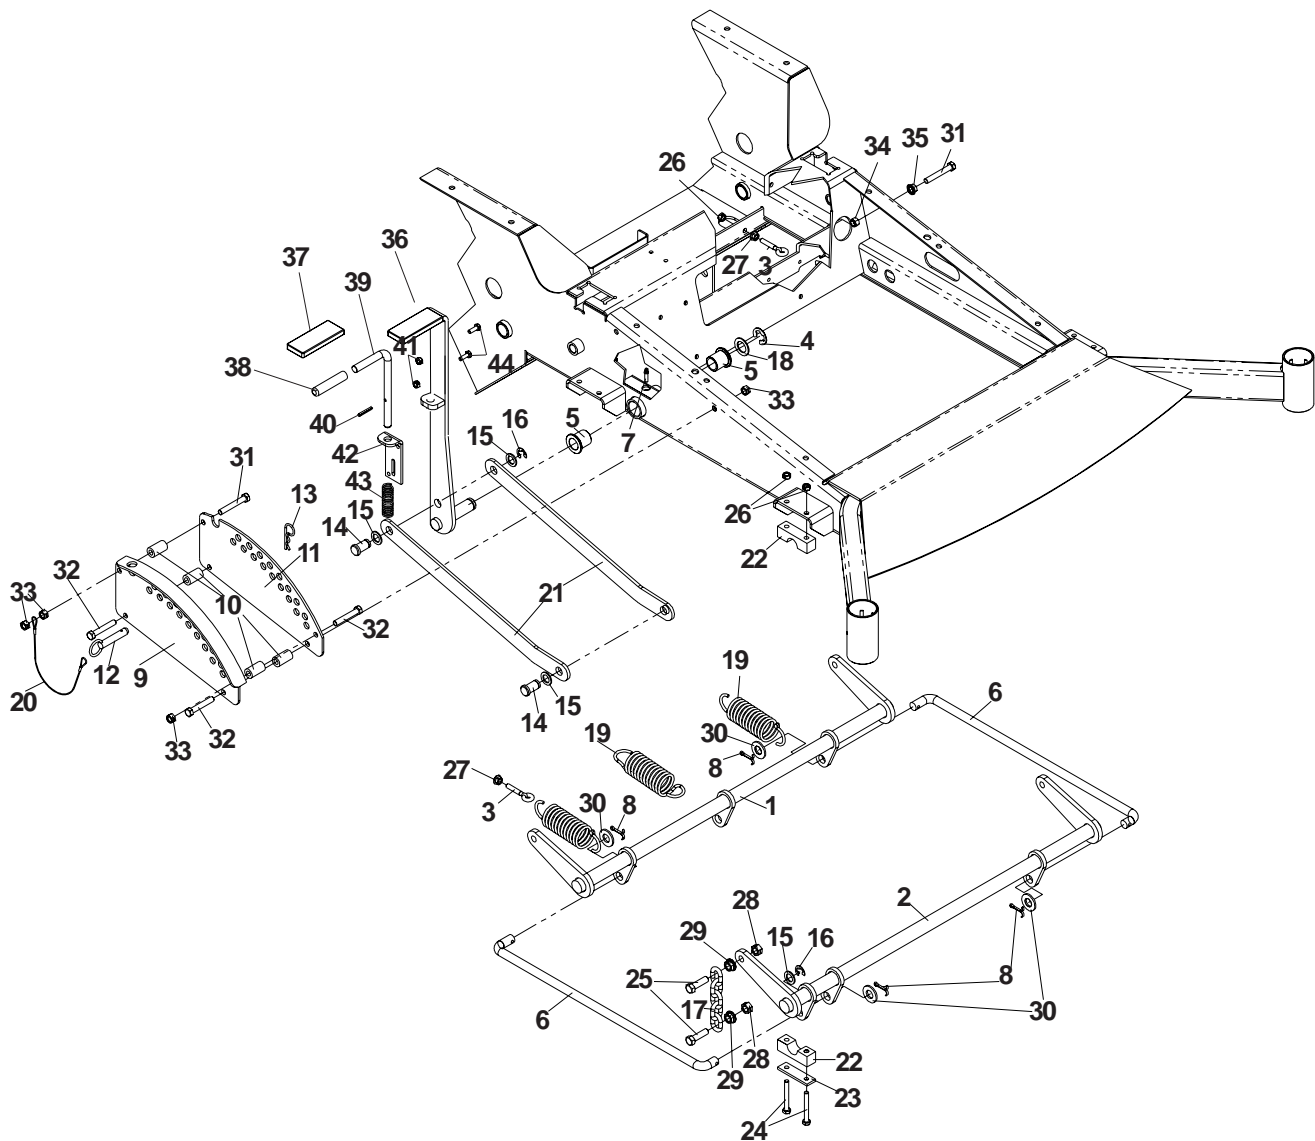

DECK LIFT

MANUAL

DECK LIFT

MANUAL

ITEM	PART NO.	QTY.	DESCRIPTION
1	539108354	1	Shaft, lift, rear
2	539108355	1	Shaft, lift, front
3	539101982	3	Eyebolt, right
4	539101802	1	E-ring, 7/8
5	539101232	2	Bushing, flanged-PM
6	539104310	2	Link, connecting
7	539104761	1	Zerk, long
8	539990654	4	Pin, cotter, 5/32 x 1 1/4
9	539104321	1	Adjustment plate
10	539104530	4	Spacer
11	539104323	1	Adjustment plate
12	539102526	1	Lift pin
13	539976989	1	Hairpin, #4
14	539105060	2	Pin, clevis
15	539991043	4	Bushing, machine, 5/8
16	539105069	2	E-ring, 5/8
17	539102641	4	Lift chain
18	539923787	1	Bushing, machine, 7/8
19	539104760	3	Spring, extension
20	539105059	1	Lanyard
21	539105050	2	Lift linkage
22	539104808	8	Pillow block
23	539104807	4	Bar, reinforcement
24	539991046	8	Bolt, 5/16-18 x 2 1/2
25	539101175	8	Bolt, 7/16-14 x 1 1/2
26	539990184	11	Nut, 5/16-18, centerlock
27	539990585	3	Nut, 5/16-18, serrated washer
28	539990839	8	Nut, 7/16-14, centerlock
29	539102582	8	Nut, 7/16-14, whiz
30	539976982	4	Washer, 5/8
31	539990637	2	Bolt, 3/8-16 x 2 1/2
32	539990629	3	Bolt, 3/8-16 x 2 1/4
33	539990546	5	Nut, 3/8-16, centerlock
34	539976979	1	Nut, 3/8-16, nyloc
35	539990613	1	Nut, 3/8-16, serrated washer
36	539108322	1	Lever
37	539102515	1	Grip
38	539101050	1	Grip
39	539104523	1	Pin
40	539106532	1	Pin, 3/16 x 1 1/4, grooved
41	539990761	2	Nut, 1/4-20, centerlock
42	539103534	1	Pin mt, upper
43	539101058	1	Spring
44	539990580	2	Bolt, 1/4-20 x 3/4
	539106345	1	Plug (Not shown)(Top of Right Console)