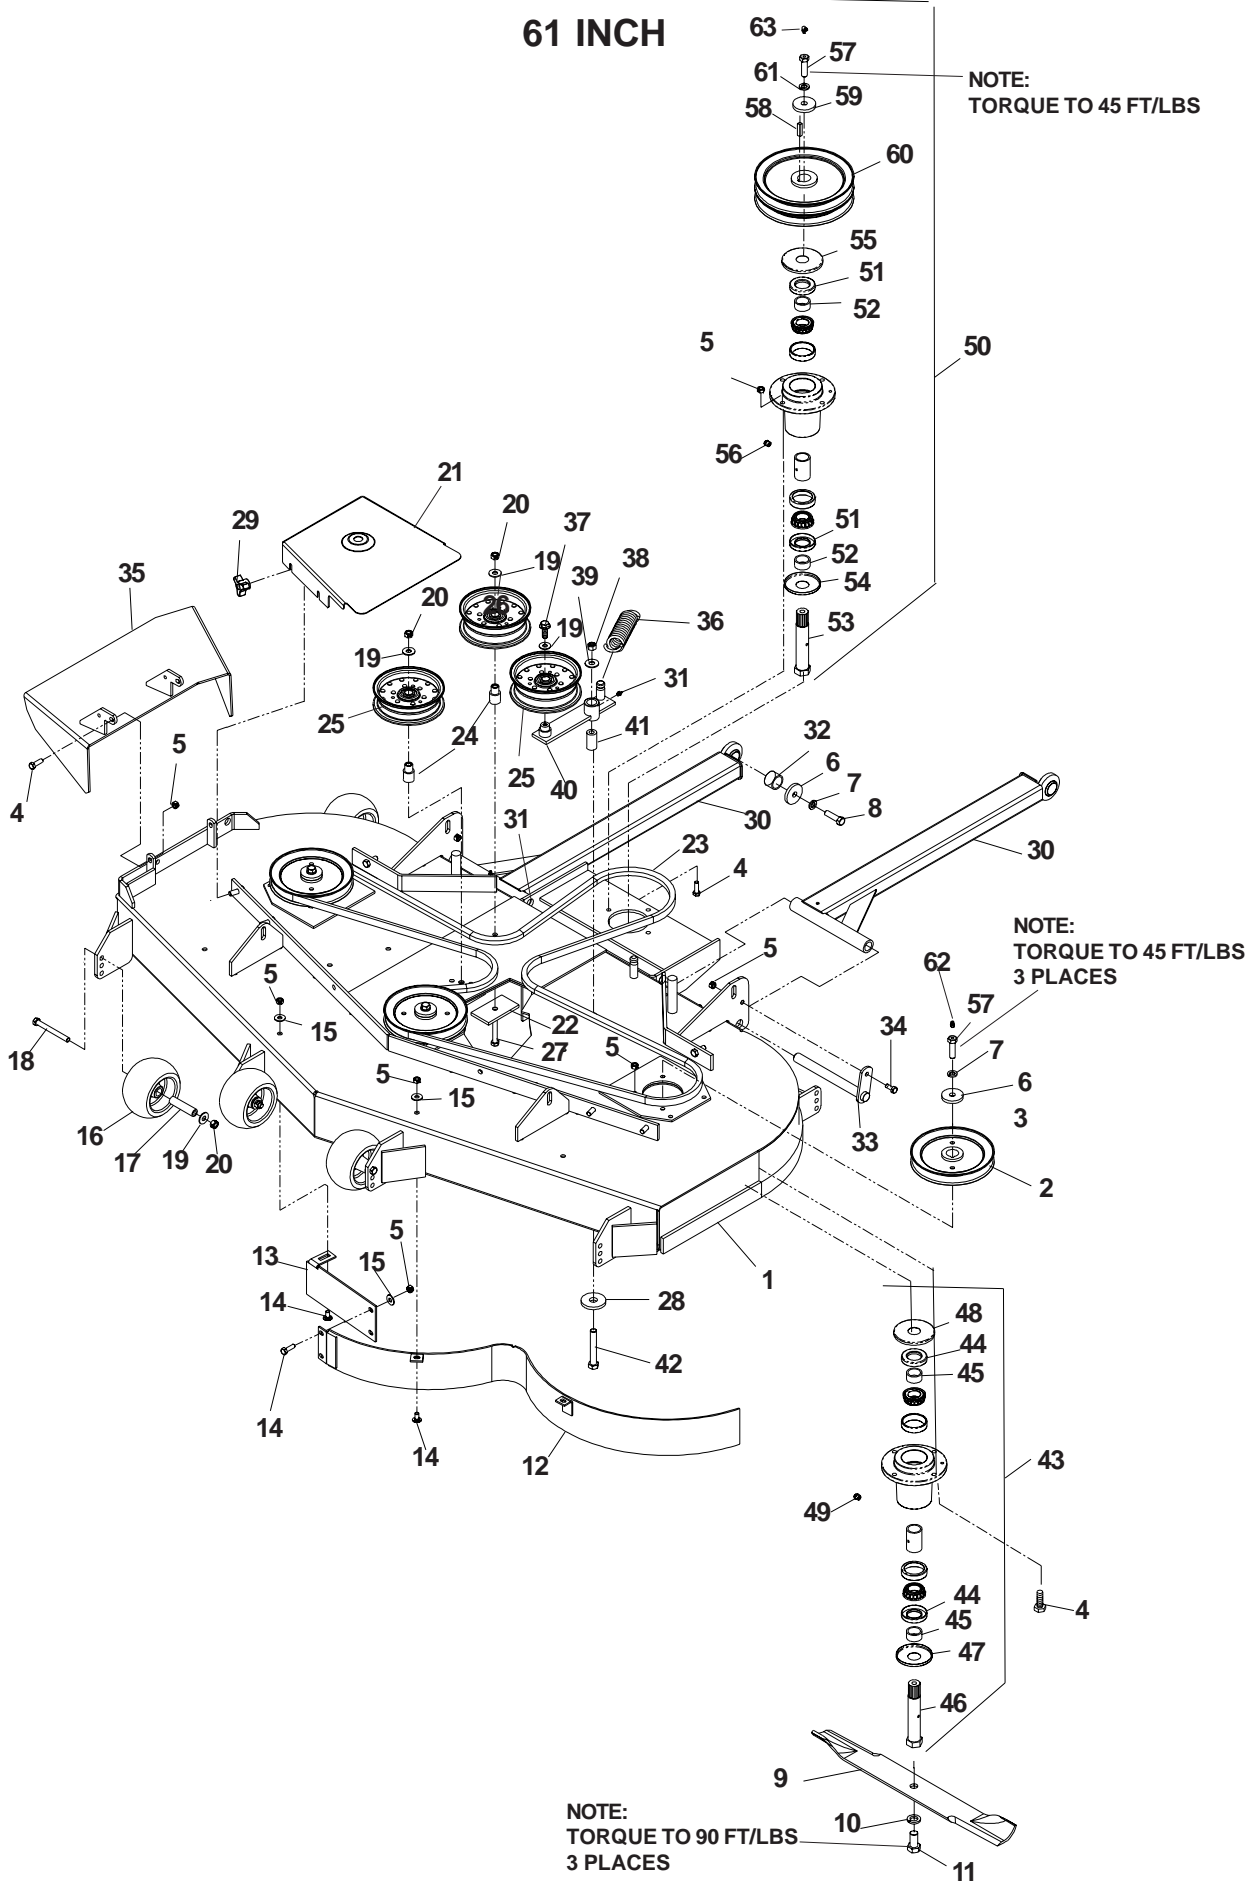

DECK ASSEMBLY

61 INCH

DECK ASSEMBLY

61 INCH

ITEM	PART NO.	QTY.	DESCRIPTION	ITEM	PART NO.	QTY.	DESCRIPTION
1	539106217	1	61" Deck w/decals	30	539107751	2	Strut weldment
2	539107278	3	Pulley	31	539976998	3	Zerk
4	539990209	18	Bolt, 5/16-18 x 1	32	539106401	1	Spacer, strut
5	539990184	25	Nut, 5/16-18, centerlock	33	539105480	2	Pin weldment
6	539106504	5	Washer, heavy	34	539976934	2	Bolt, 5/16-18 x 3/4
7	539990247	5	Lockwasher, 7/16	35	539106512	1	Chute, discharge
8	539100141	2	Bolt, 7/16-20 x 1 1/2	36	539105192	1	Spring
9	539101733	3	Blade, 21"	37	539990582	1	Bolt, 3/8-16 x 1, ser.
10	539990333	3	Lockwasher, 5/8	38	539101331	1	Nut, 1/2-13, nyloc
11	539103299	3	Bolt, 5/8-18 x 1 1/4	39	539990550	1	Washer, 1/2
12	539105465	1	Main weldment	40	539103230	1	Idler arm
13	539105461	1	Baffle, center	41	539103427	1	Bushing, pivot
14	539990799	5	Bolt, 5/16-18 x 5/8, carriage	42	539103433	1	Bolt, 1/2-13 x 3 1/4, GD. 5
15	539990692	5	Washer, 5/16	43	539108773	1	Cutter housing, complete
16	539102643	6	Anit-scalp roller	44	539108754	2	Shaft seal
17	539102698	6	Bushing	45	539108758	2	Spacer
18	539102754	6	Bolt, 3/8-16 x 3 1/2	46	539108760	1	Minispindle
19	539990517	9	Washer, 3/8	47	539108449	1	Dust cap, bottom
20	539990546	8	Nut 3/8-16, centerlock	48	539108450	1	Dust cap, top
21	539108611	1	Belt shield, 61", right	49	539977326	1	Grease popet
	539108610	1	Belt shield, 61", left (Not shown)	50	539108768	1	Jackshaft assembly, lower
22	539103303	2	Pad	51	539108754	2	Shaft seal
23	539106340	1	Belt, 61"	52	539108758	2	Spacer
24	539103295	2	Bushing, idler	53	539108767	1	Jackshaft spindle
25	539103257	2	Pulley, idler	54	539108449	1	Dust cap, bottom
26	539103258	1	Pulley, idler, tall	55	539108450	1	Dust cap, top
27	539990637	2	Bolt, 3/8-16 x 2 1/2	56	539977326	1	Grease popet
28	539102243	1	Washer, support	57	539108766	4	Bolt, 7/16-20 x 1 1/2, GD. 5, special
29	539102070	6	Knob, three prong	58	539101995	1	Key, 1/4" sq. x 1 1/8"
				59	539106504	1	Washer, heavy
				60	539106346	1	Sheave
				61	539990247	1	Lockwasher, 7/16
				62	539976998	3	Zerk
				63	539912758	1	Zerk, 90°