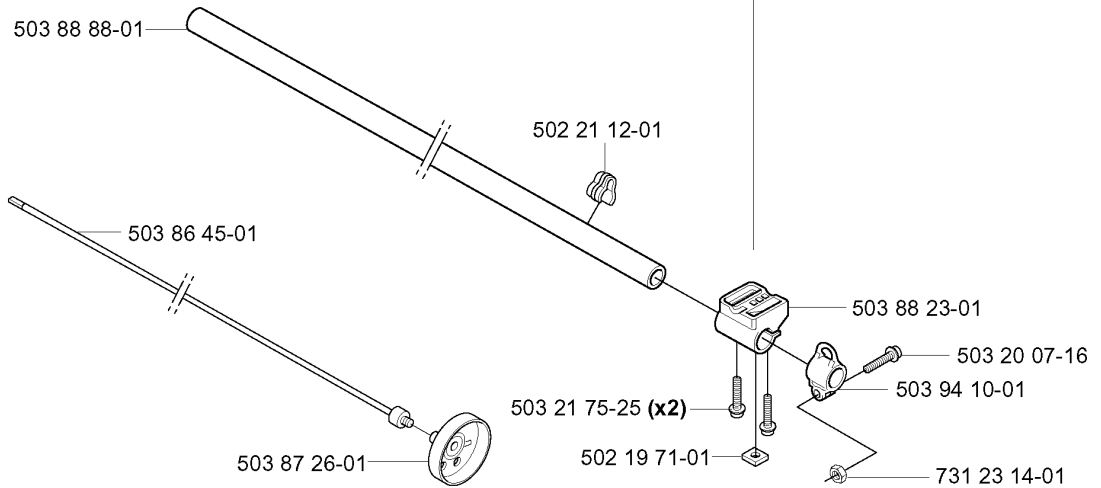

E 323R
326Rx
*compl 503 72 43-09

326Rx

323R