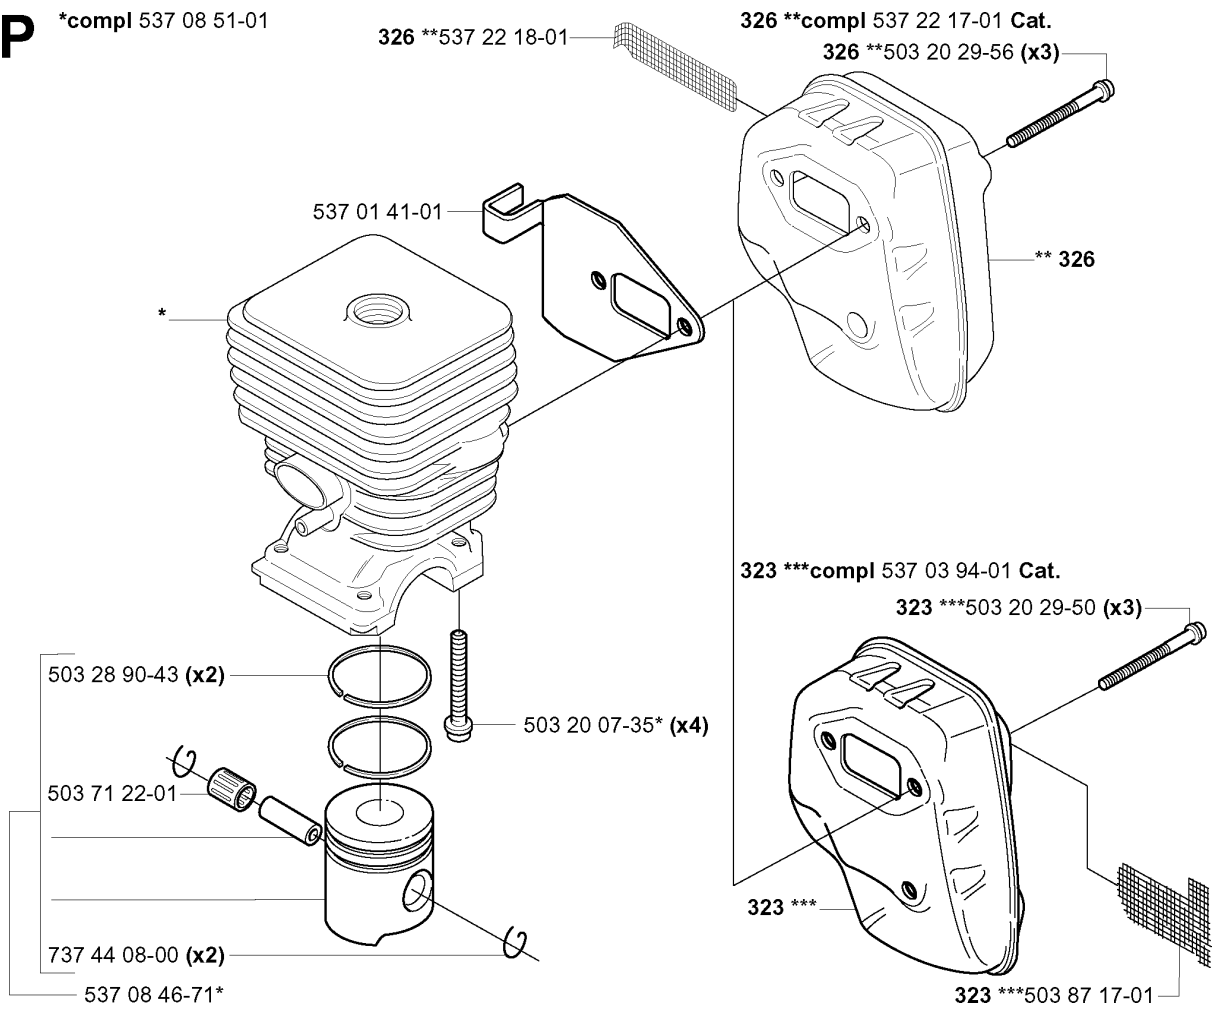

P *compl 537 08 51-01