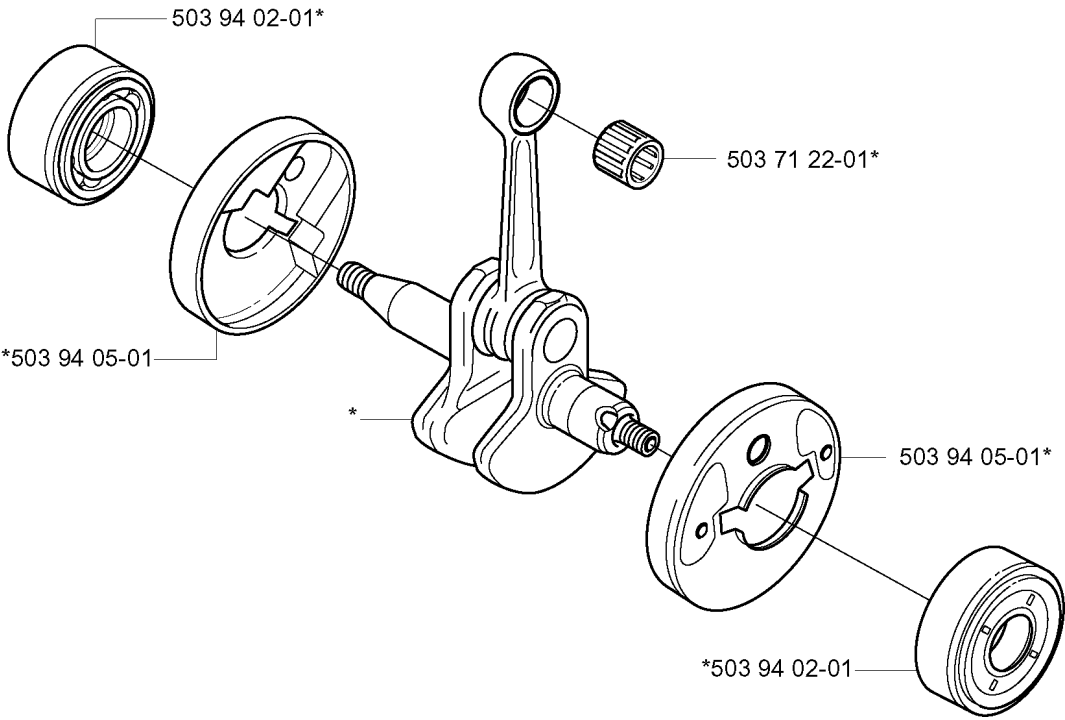

R *compl 503 85 24-74