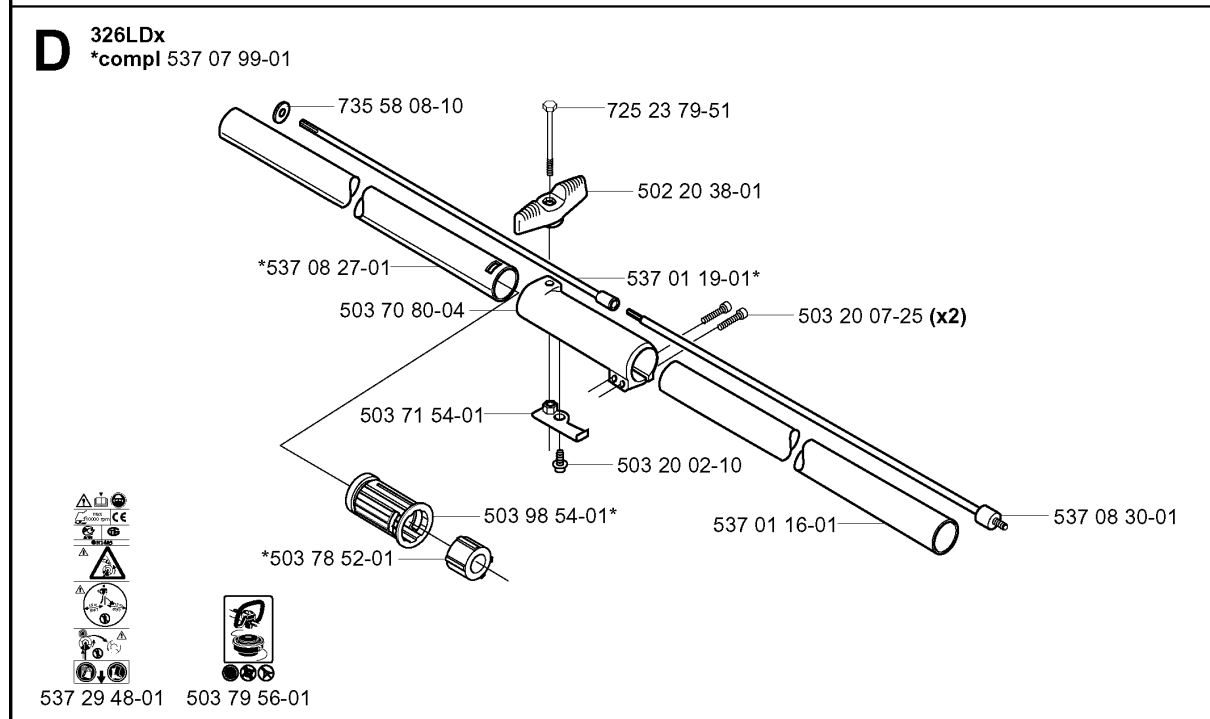

N *compl 537 04 23-01

**compl 537 06 33-02 (326)

IGNITION SYSTEM & CLUTCH

326 RJX, 2004-03

Part No	Description	Remark	QTY KIT
503 21 71-16	SCREW IHSCT		2
503 23 51-09	SPARK PLUG	CHAMPION RCJ 6Y	1
503 81 60-01	CLUTCH SPRING		1
503 84 28-01	CLUTCH SHOE		2
503 84 29-02	SCREW		2
537 03 22-01	CLUTCH ASSY		1
537 04 23-01	ELECTRONIC MODULE		1
537 04 67-01	WASHER		1
537 04 68-01	WASHER		1
537 06 33-02	COVER	326	1
537 06 44-03	COVER		1
537 09 17-01	SECURING PLATE		1
537 23 96-01	SPARK PLUG CAP		1
537 24 96-01	FLYWHEEL		1
731 71 16-51	HEXAGON NUT FLANGE		1