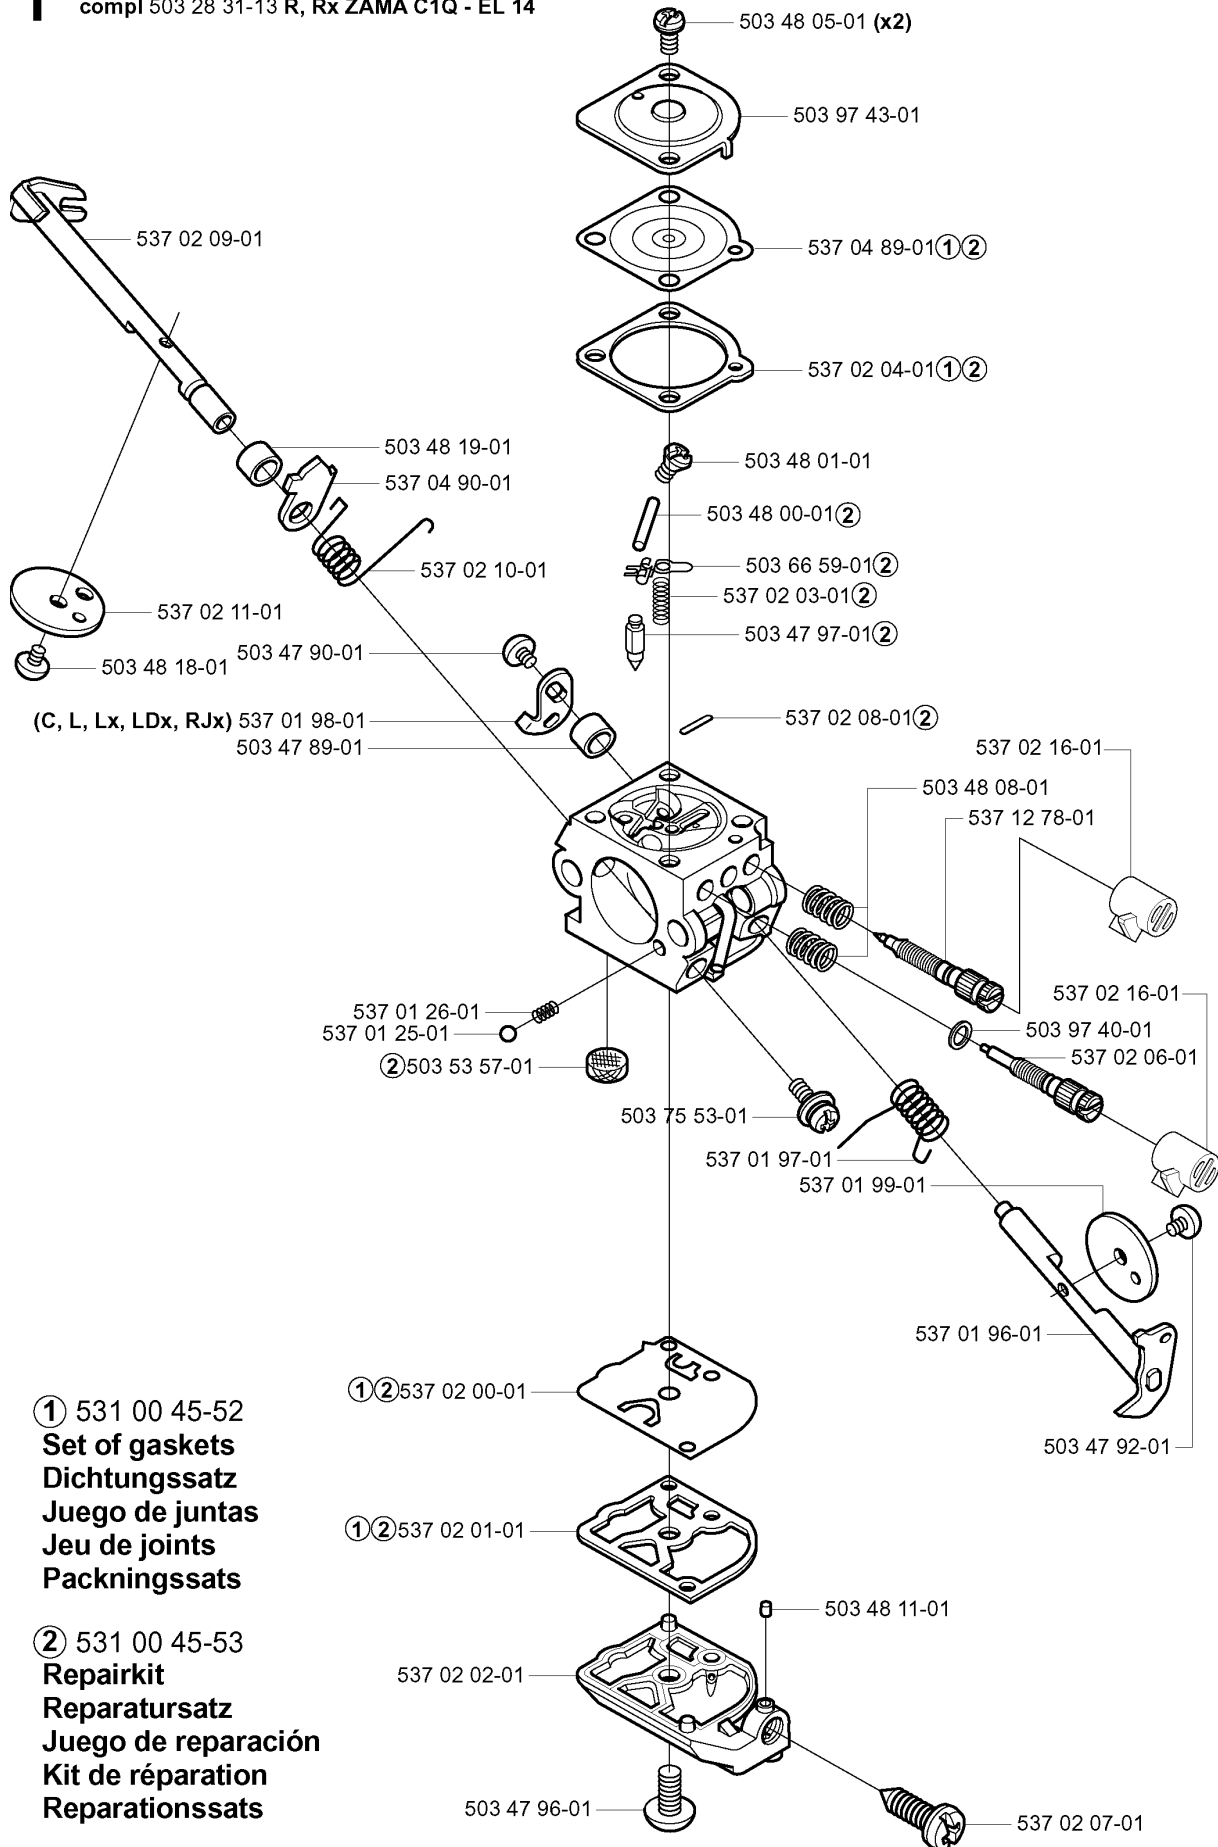

T compl 503 28 31-11 C, L, Lx, LDx, RJx ZAMA C1Q - EL 12
compl 503 28 31-13 R, Rx ZAMA C1Q - EL 14

① 531 00 45-52
Set of gaskets
Dichtungssatz
Juego de juntas
Jeu de joints
Packningssats

② 531 00 45-53
Repairkit
Reparatursatz
Juego de reparación
Kit de réparation
Reparationssts