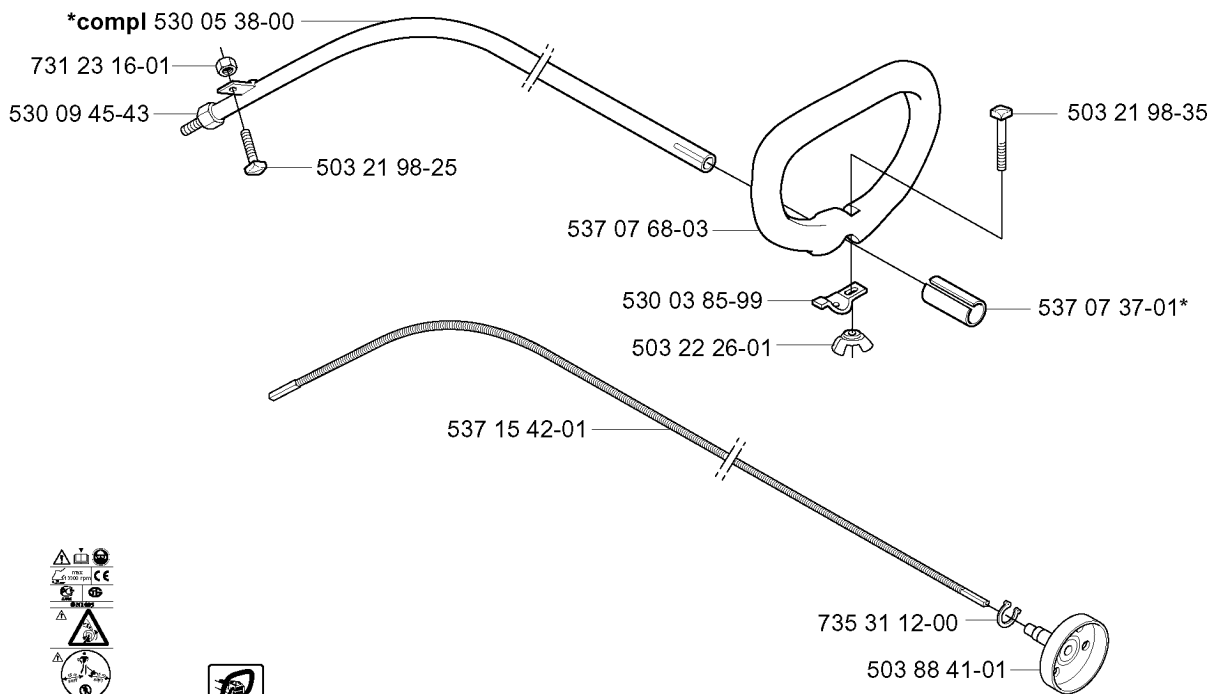

C 323L
326L, Lx
326RJx

537 29 48-01

503 79 56-01

537 10 10-01 (RJx)

SHAFT & HANDLE

326 RJX, 2004-03

Part No	Description	Remark	QTY KIT
502 19 71-01	SQUARE NUT		1
503 20 07-16	SCREW IHSCFM	RJX	1
503 21 68-16	SCREW IHSCF	RJX X3	1
503 23 00-61	WASHER	L	1
503 79 56-01	LABEL		1
503 86 45-01	DRIVE SHAFT		1
503 87 19-01	HANDLE.LOOP	L	1
503 87 19-03	HANDLE	LX	1
503 87 26-01	CLUTCH DRUM ASSY		1
503 87 90-01	KNOB	LX	1
503 88 88-01	TUBE		1
503 94 03-01	DISTANCE		1
503 94 10-01	HOOK	RJX	1
503 99 78-01	HANDLE	RJX	1
537 10 10-01	LABEL	RJX	1
537 29 48-01	LABEL		1
725 23 78-51	SCREW EHHM	L	1
725 23 80-51	SCREW EHHM	LX	1
731 23 14-01	HEXAGON NUT	RJX	1

B 326C

SHAFT & HANDLE

326 RJX, 2004-03

Part No	Description	Remark	QTY KIT
503 21 98-25	SCREW		1
503 21 98-35	SCREW		1
503 22 26-01	NUT		1
503 79 56-01	LABEL		1
503 88 41-01	CLUTCH DRUM		1
530 03 85-99	BRACKET		1
530 05 38-00	SHAFT		1
530 09 45-43	DRIVER		1
537 07 37-01	SPACING TUBE		1
537 07 68-03	HANDLE		1
537 15 42-01	SHAFT		1
537 29 48-02	LABEL		1
731 23 16-01	HEXAGON NUT		1
735 31 12-00	CIRCLIP		1