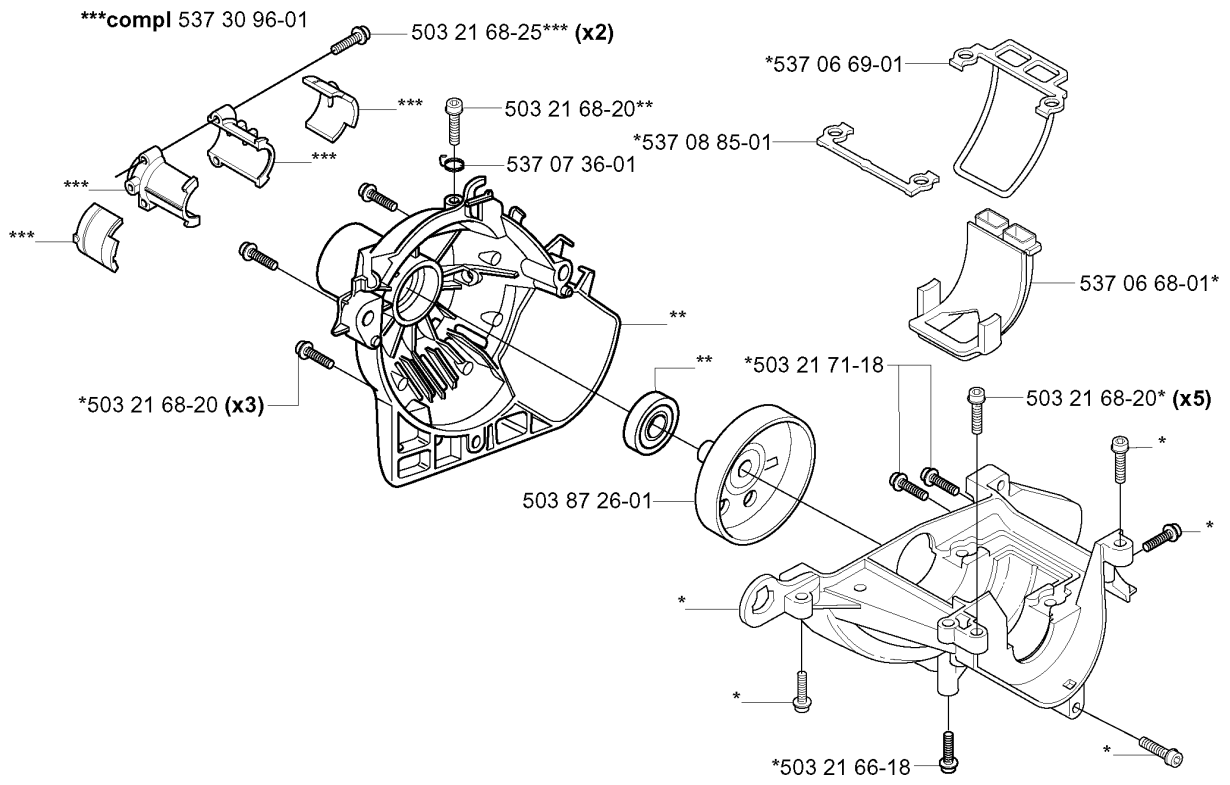

H 323L, R

J 326C, L, Lx, LDx, RX, RJx

COVER

326 RJX, 2004-03

Part No	Description	Remark	QTY KIT
503 21 35-12	SCREW CCRPANT		1
503 21 68-20	SCREW IHSCFT		3
503 21 68-20	SCREW IHSCFT		1
503 21 68-20	SCREW IHSCFT		1
503 21 71-16	SCREW IHSCFT		1
503 96 13-01	SCREW	RX	2
503 97 21-01	COVER	RX	1
503 98 12-41	LABEL		1
503 98 12-42	LABEL		1
537 06 61-01	CYLINDER COVER		1
537 06 65-01	HEAT PROTECTOR		1
537 06 66-01	ARM PROTECTION		1
537 10 44-01	ARM PROTECTION		1
537 32 02-01	CYLINDER COVER		1
537 32 08-01	HEAT PROTECTOR		1
731 23 14-01	HEXAGON NUT		1

Q *compl 537 08 52-01
**compl 537 04 12-03

CRANKCASE

326 RJX, 2004-03

Part No	Description	Remark	QTY KIT
503 21 66-18	SCREW IHSC T		1
503 21 68-20	SCREW IHSC FT		3
503 21 68-20	SCREW IHSC FT		5
503 21 68-20	SCREW IHSC FT		1
503 21 68-25	SCREW IHSC FT		2
503 21 71-18	SCREW IHSC T		1
503 87 26-01	CLUTCH DRUM ASSY		1
537 04 12-03	CLUTCH COVER		1
537 06 68-01	INSERT CRANKCASE		1
537 06 69-01	GASKET CRANKCASE		1
537 07 36-01	SPRING		1
537 08 52-01	CRANKCASE		1
537 08 85-01	GASKET		1
537 30 96-01	COMPRESSION SLEEVE		1