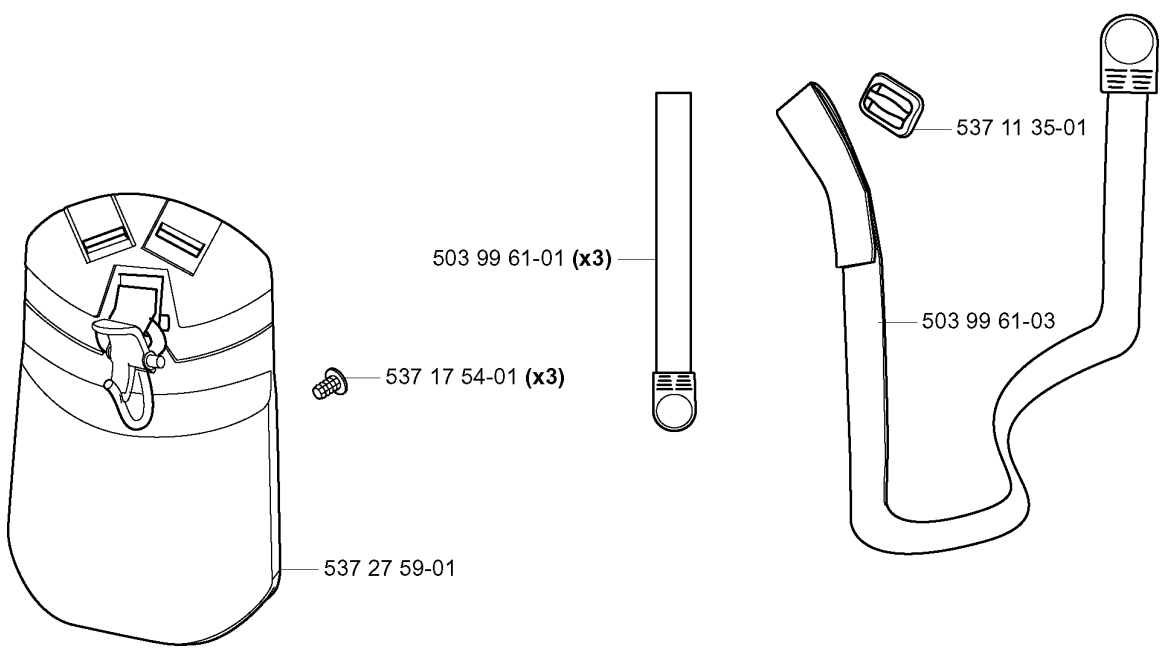

S Duo Balance
*compl 537 27 57-01
*compl 537 27 57-03 US

HARNESS

326 RJX, 2004-03

Part No	Description	Remark	QTY KIT
502 02 28-01	HARNESS		1
502 02 29-02	HARNESS		1
502 02 30-02	HARNESS		1
502 02 38-01	HARNESS		1
503 99 61-01	HARNESS		1
503 99 61-01	HARNESS		3
503 99 61-01	HARNESS		1
503 99 61-01	HARNESS		1
503 99 61-03	BAND		1
503 99 61-03	BAND		1
537 11 35-01	RETAINER		1
537 17 54-01	HARNESS		3
537 27 57-01	HARNESS		1
537 27 57-03	HARNESS	US	1
537 27 59-01	HIP PAD		1
537 27 59-01	HIP PAD		1
537 28 83-01	FRONT PIECE		1
537 28 84-01	FRONT PIECE		1
735 31 09-20	HARNESS		1