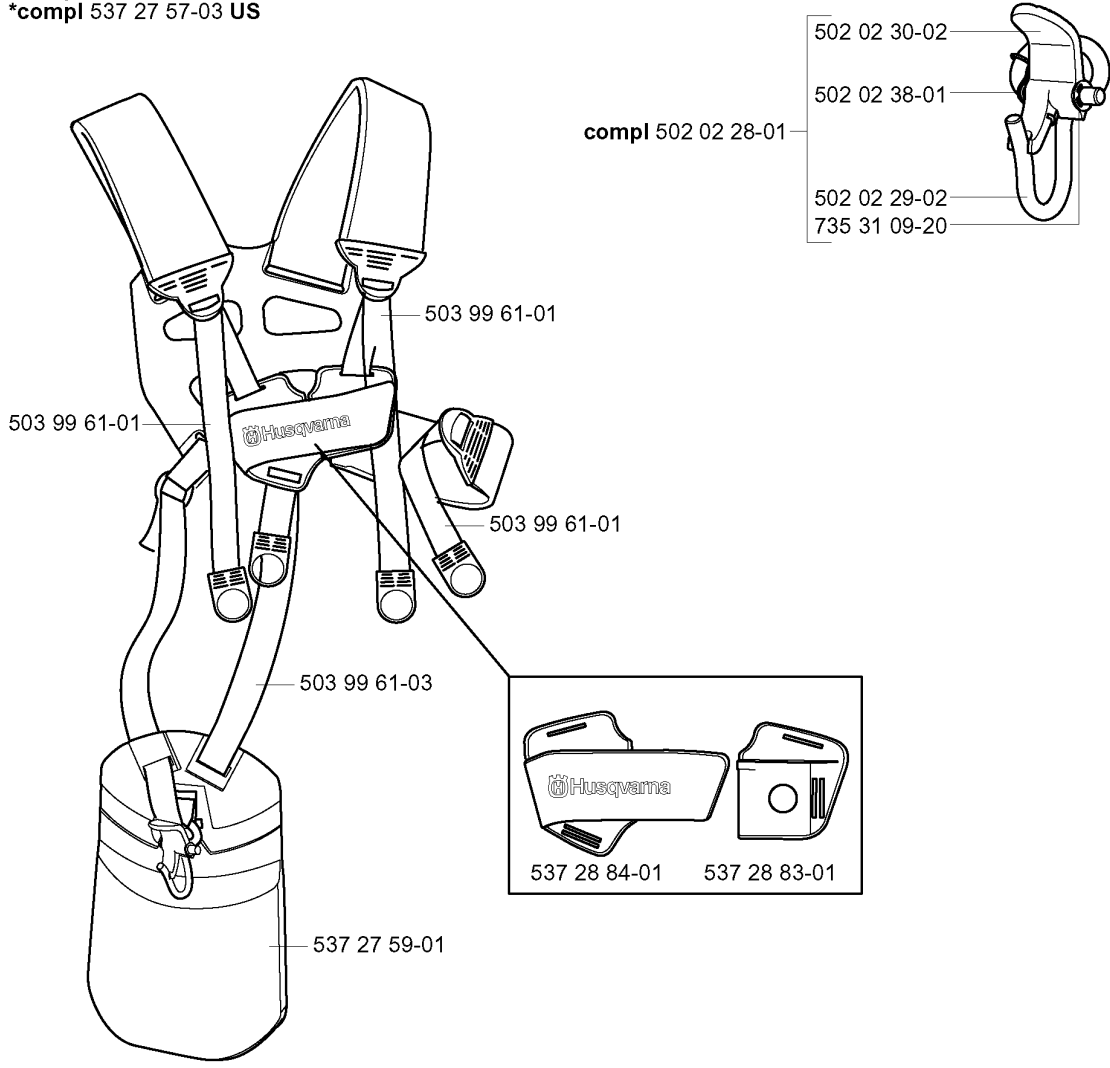

S Duo Balance
*compl 537 27 57-01
*compl 537 27 57-03 US

HARNESS

326 RJX, 2004-03

Part No	Description	Remark	QTY KIT
502 02 28-01	HARNESS		1
502 02 29-02	HARNESS		1
502 02 30-02	HARNESS		1
502 02 38-01	HARNESS		1
503 99 61-01	HARNESS		1
503 99 61-01	HARNESS		3
503 99 61-01	HARNESS		1
503 99 61-01	HARNESS		1
503 99 61-03	BAND		1
503 99 61-03	BAND		1
537 11 35-01	RETAINER		1
537 17 54-01	HARNESS		3
537 27 57-01	HARNESS		1
537 27 57-03	HARNESS	US	1
537 27 59-01	HIP PAD		1
537 27 59-01	HIP PAD		1
537 28 83-01	FRONT PIECE		1
537 28 84-01	FRONT PIECE		1
735 31 09-20	HARNESS		1