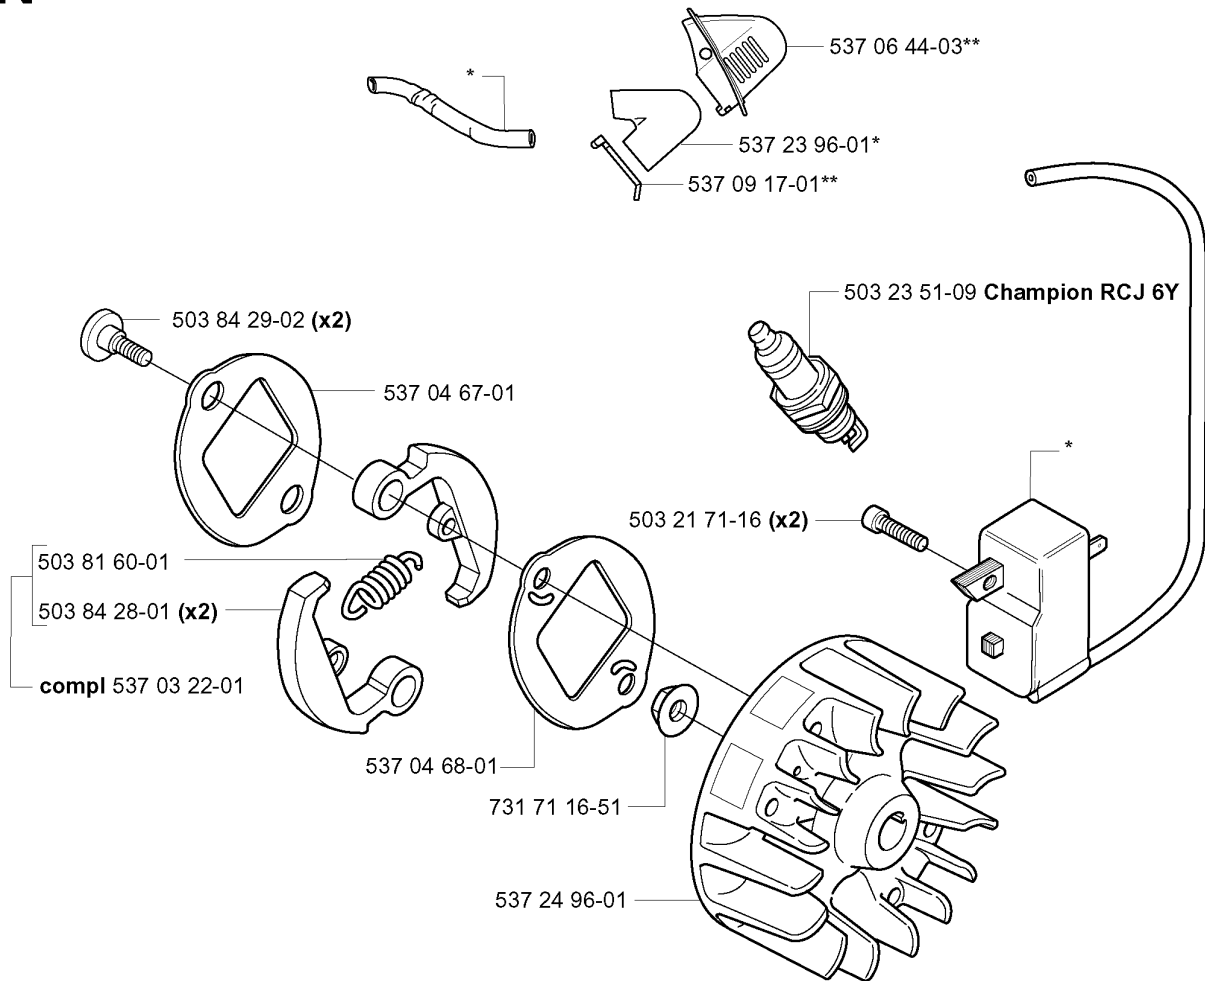

S Duo Balance
*compl 537 27 57-01
*compl 537 27 57-03 US

HARNESS

326 RJX, 2004-03

Part No	Description	Remark	QTY KIT
502 02 28-01	HARNESS		1
502 02 29-02	HARNESS		1
502 02 30-02	HARNESS		1
502 02 38-01	HARNESS		1
503 99 61-01	HARNESS		1
503 99 61-01	HARNESS		3
503 99 61-01	HARNESS		1
503 99 61-01	HARNESS		1
503 99 61-03	BAND		1
503 99 61-03	BAND		1
537 11 35-01	RETAINER		1
537 17 54-01	HARNESS		3
537 27 57-01	HARNESS		1
537 27 57-03	HARNESS	US	1
537 27 59-01	HIP PAD		1
537 27 59-01	HIP PAD		1
537 28 83-01	FRONT PIECE		1
537 28 84-01	FRONT PIECE		1
735 31 09-20	HARNESS		1

N *compl 537 04 23-01

**compl 537 06 33-02 (326)

IGNITION SYSTEM & CLUTCH

326 RJX, 2004-03

Part No	Description	Remark	QTY KIT
503 21 71-16	SCREW IHSCT		2
503 23 51-09	SPARK PLUG	CHAMPION RCJ 6Y	1
503 81 60-01	CLUTCH SPRING		1
503 84 28-01	CLUTCH SHOE		2
503 84 29-02	SCREW		2
537 03 22-01	CLUTCH ASSY		1
537 04 23-01	ELECTRONIC MODULE		1
537 04 67-01	WASHER		1
537 04 68-01	WASHER		1
537 06 33-02	COVER	326	1
537 06 44-03	COVER		1
537 09 17-01	SECURING PLATE		1
537 23 96-01	SPARK PLUG CAP		1
537 24 96-01	FLYWHEEL		1
731 71 16-51	HEXAGON NUT FLANGE		1