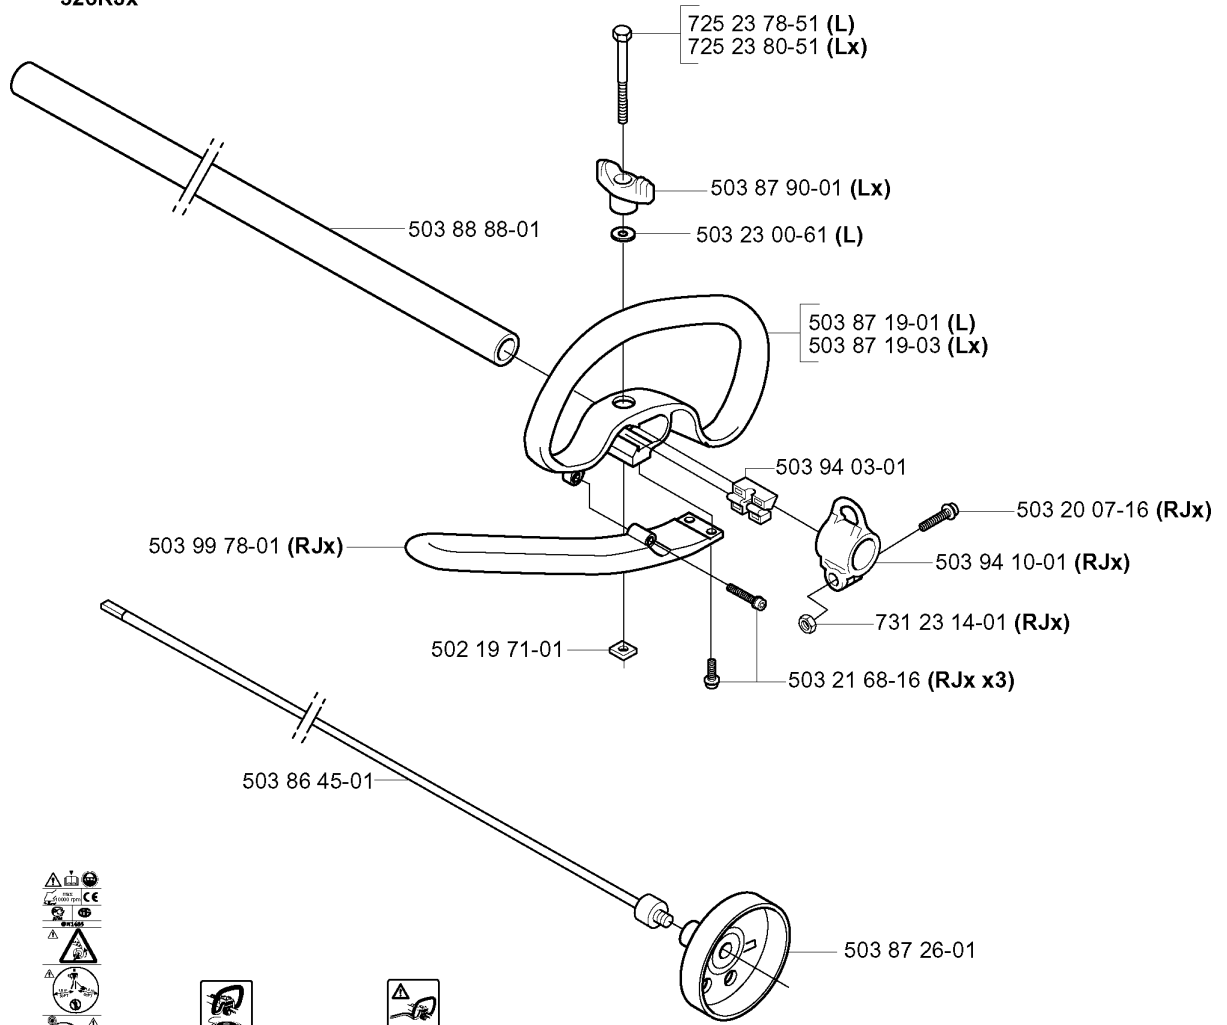

E 323R
 326Rx
 *compl 503 72 43-09

326Rx

323R

SHAFT & HANDLE

326 RJX, 2004-03

Part No	Description	Remark	QTY KIT
502 19 71-01	SQUARE NUT		1
502 19 95-03	HANDLEBAR		1
502 20 38-01	KNOB		1
502 21 12-01	STAPLE		1
502 21 12-01	STAPLE		1
502 21 12-01	STAPLE		1
503 20 02-45	SCREW IHSCFM		1
503 20 02-45	SCREW IHSCFM		1
503 20 07-16	SCREW IHSCFM		1
503 21 68-16	SCREW IHSCFT		4
503 21 75-25	SCREW IHSCFT		2
503 72 29-01	COVER		1
503 72 43-09	HANDLEBAR		1
503 75 00-01	HANDLEBAR BRACKET		1
503 86 45-01	DRIVE SHAFT		1
503 87 26-01	CLUTCH DRUM ASSY		1
503 88 23-01	BRACKET		1
503 88 88-01	TUBE		1
503 94 10-01	HOOK		1
503 96 31-01	BRACKET		1
537 17 28-01	HANDLE		1
537 17 28-01	HANDLE		1
537 17 29-01	COVER		1
537 17 29-01	COVER		1
537 29 48-01	LABEL		1
725 23 86-51	SCREW EHHM		1
731 23 14-01	HEXAGON NUT		1
731 23 14-01	HEXAGON NUT		1
731 23 14-01	HEXAGON NUT		1

C 323L
326L, Lx
326RJx

537 29 48-01

503 79 56-01

537 10 10-01 (RJx)

SHAFT & HANDLE

326 RJX, 2004-03

Part No	Description	Remark	QTY KIT
502 19 71-01	SQUARE NUT		1
503 20 07-16	SCREW IHSCFM	RJX	1
503 21 68-16	SCREW IHSCF	RJX X3	1
503 23 00-61	WASHER	L	1
503 79 56-01	LABEL		1
503 86 45-01	DRIVE SHAFT		1
503 87 19-01	HANDLE.LOOP	L	1
503 87 19-03	HANDLE	LX	1
503 87 26-01	CLUTCH DRUM ASSY		1
503 87 90-01	KNOB	LX	1
503 88 88-01	TUBE		1
503 94 03-01	DISTANCE		1
503 94 10-01	HOOK	RJX	1
503 99 78-01	HANDLE	RJX	1
537 10 10-01	LABEL	RJX	1
537 29 48-01	LABEL		1
725 23 78-51	SCREW EHHM	L	1
725 23 80-51	SCREW EHHM	LX	1
731 23 14-01	HEXAGON NUT	RJX	1