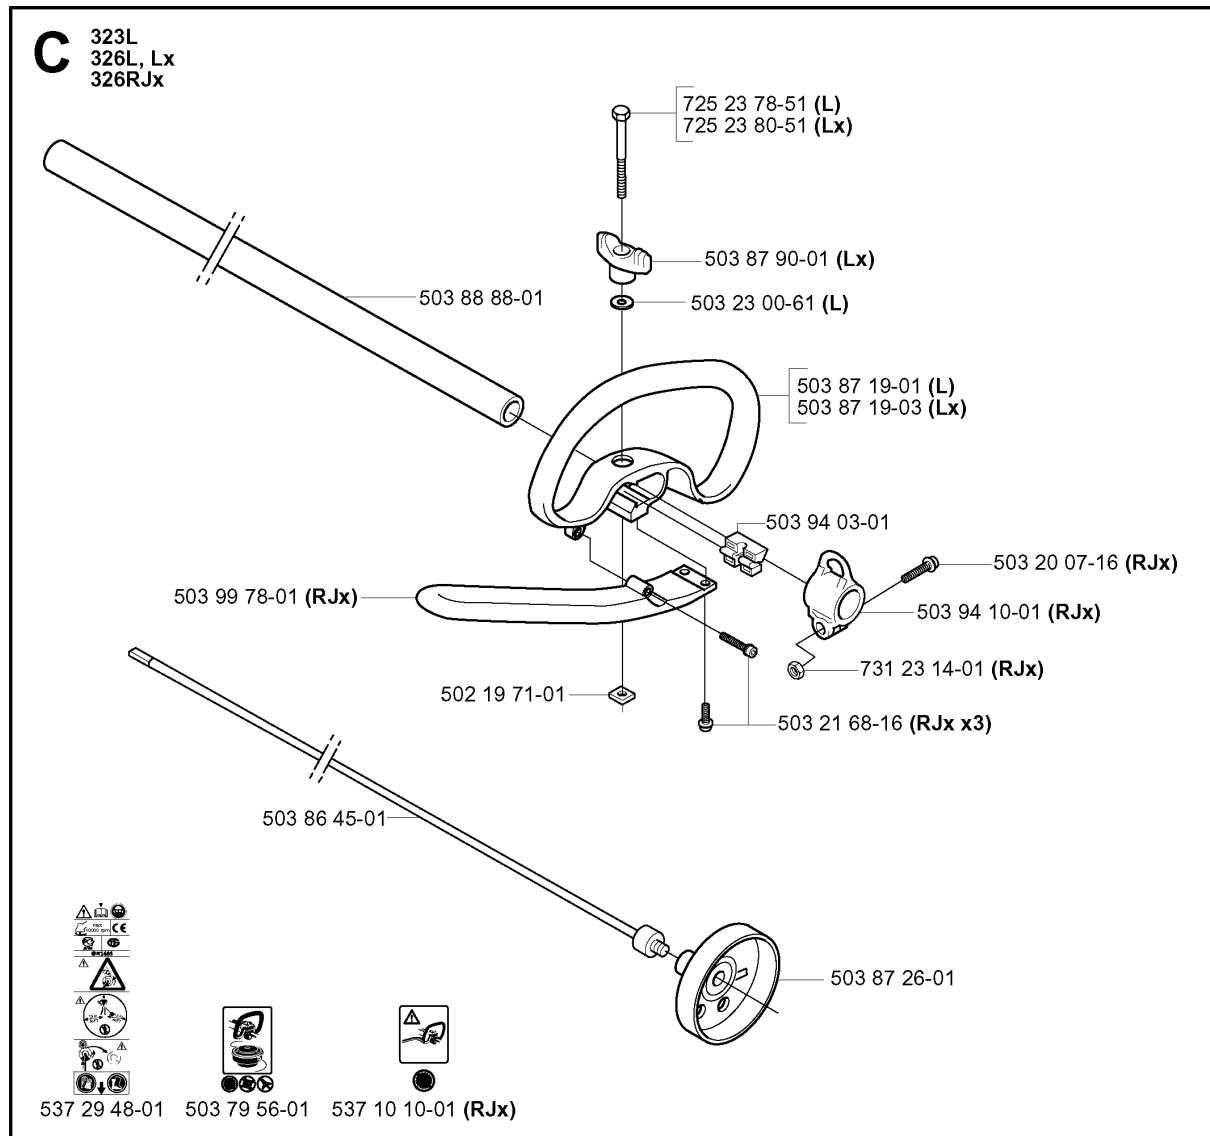

N *compl 537 04 23-01

**compl 537 06 33-02 (326)

IGNITION SYSTEM & CLUTCH

326 RJX, 2004-03

Part No	Description	Remark	QTY KIT
503 21 71-16	SCREW IHSCT		2
503 23 51-09	SPARK PLUG	CHAMPION RCJ 6Y	1
503 81 60-01	CLUTCH SPRING		1
503 84 28-01	CLUTCH SHOE		2
503 84 29-02	SCREW		2
537 03 22-01	CLUTCH ASSY		1
537 04 23-01	ELECTRONIC MODULE		1
537 04 67-01	WASHER		1
537 04 68-01	WASHER		1
537 06 33-02	COVER	326	1
537 06 44-03	COVER		1
537 09 17-01	SECURING PLATE		1
537 23 96-01	SPARK PLUG CAP		1
537 24 96-01	FLYWHEEL		1
731 71 16-51	HEXAGON NUT FLANGE		1