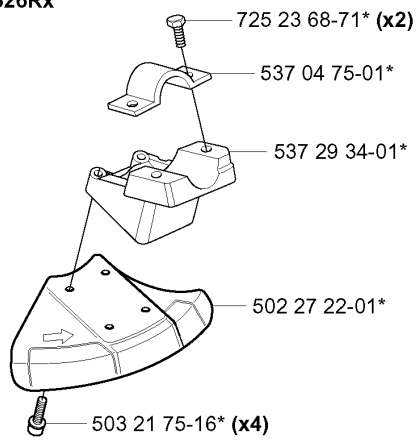

S Accessories
Zubehöre
Accessoires
Accesorios
Tillbehör

*compl 537 29 95-01
323R
326Rx