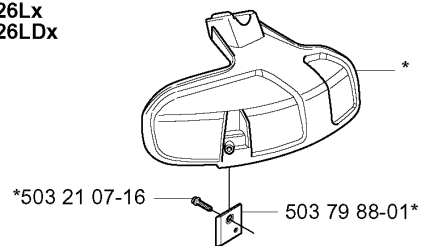

*compl 503 97 71-01
323L
326L
326Lx
326LDx