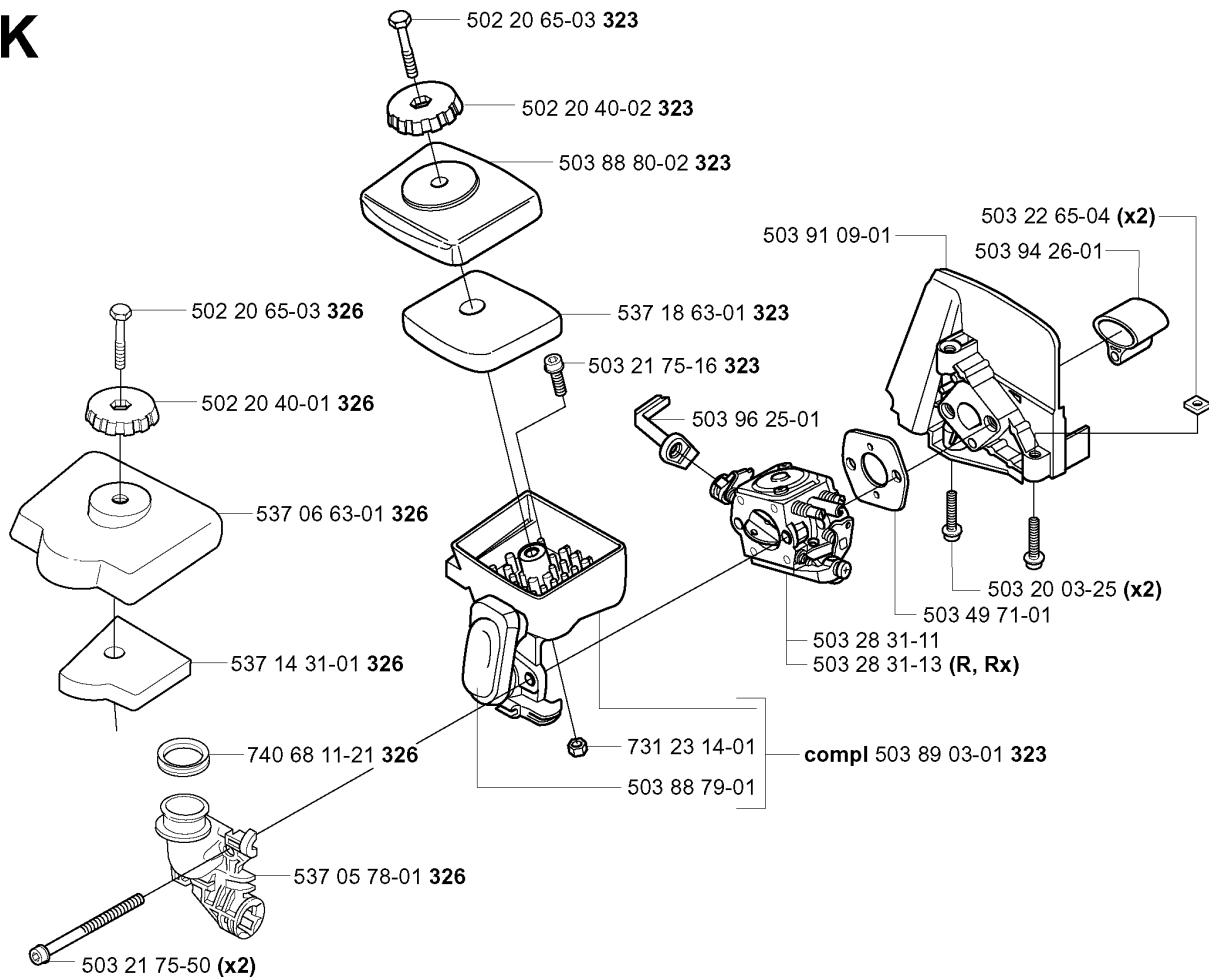

Part No	Description	Remark	QTY KIT
502 27 22-01	SAW BLADE GUARD		1
503 21 07-16	SCREW IHSC T		1
503 21 07-16	SCREW IHSC T		1
503 21 75-16	SCREW IHSCFT		4
503 21 75-16	SCREW IHSCFT		1
503 79 88-01	BLADE		1
503 79 88-01	BLADE		1
503 93 42-02	COMBI GUARD		1
503 97 71-01	TRIMMER GUARD		1
530 05 22-86	LINE LIMITER		1
537 02 61-01	TRIMMER GUARD		1
537 04 75-01	CLAMP		1
537 29 34-01	ADAPTER		1
537 29 95-01	SAW BLADE GUARD		1
725 23 68-71	SCREW EHHM		2

A 323L, R
 326L, Lx, LDx, Rx, RJx
 *compl 537 19 92-02

BEVEL GEAR

326 RJX, 2004-03

Part No	Description	Remark	QTY KIT
503 20 07-12	SCREW IHSCFM		1
503 20 07-25	SCREW IHSCFM		1
503 20 14-12	SCREW IHSCFMO		1
503 20 15-01	SCREW IHHM		1
503 25 24-01	BALL BEARING		1
503 85 63-01	NUT		1
503 93 55-01	CLAMP.GUARD		1
537 19 92-02	BEVEL GEAR ASSY		1
537 23 49-01	DRIVER ASSY		1
537 28 56-01	SUPPORT FLANGE		1
537 29 26-01	CUP		1
725 23 70-51	SCREW		1
735 31 11-00	CIRCLIP		1
735 31 25-10	CIRCLIP		1
735 31 28-10	CIRCLIP		1
738 21 98-00	BALL BEARING		1
738 21 99-00	BALL BEARING		1
738 21 99-02	BALL BEARING		1

K

CARBURETOR & AIR FILTER

326 RJX, 2004-03

Part No	Description	Remark	QTY KIT
502 20 40-01	KNOB	326	1
502 20 40-02	KNOB	323	1
502 20 65-03	SCREW EHHM	326	1
502 20 65-03	SCREW EHHM	323	1
503 20 03-25	SCREW IHSCFM		2
503 21 75-16	SCREW IHSCFT	323	1
503 21 75-50	SCREW IHSCFT		2
503 22 65-04	SQUARE NUT		2
503 28 31-11	CARBURETTOR		1
503 28 31-13	CARBURETTOR	R, RX	1
503 49 71-01	GASKET		1
503 88 79-01	HUB CAP		1
503 88 80-02	FILTER COVER	323	1
503 89 03-01	FILTERBLOCK ASSY	323	1
503 91 09-01	INSULATION WALL		1
503 94 26-01	INLET PIPE		1
503 96 25-01	CHOKE CONTROL		1
537 05 78-01	BRACKET	326	1
537 06 63-01	FILTER COVER	326	1
537 14 31-01	AIR FILTER ASSY	326	1
537 18 63-01	AIR FILTER	323	1
731 23 14-01	HEXAGON NUT		1
740 68 11-21	V-RING	326	1