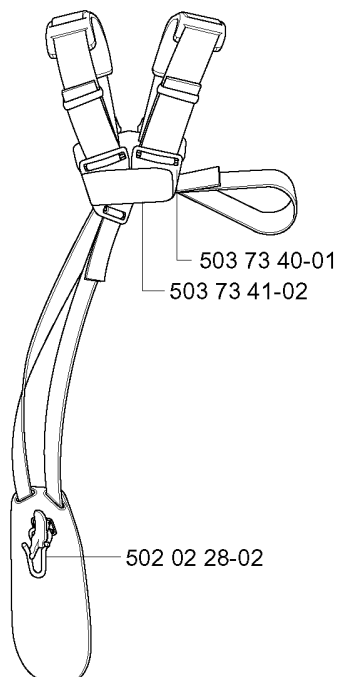

*compl 501 78 33-01

compl 537 21 63-01
 compl 537 21 63-02 (USA)

ACCESSORIES

326 RX, 2004-03

Part No	Description	Remark	QTY KIT
501 60 02-03	SCREWDRIVER		1
501 78 33-01	SUSPENSION BAIL		1
502 02 28-02	WELT HOOK		1
502 03 55-05	TRANSPORT GUARD		1
502 11 46-02	SOCKET WRENCH		1
502 21 58-01	L-NYCKEL		1
502 28 59-01	STOP		1
503 21 83-16	SCREW		1
503 73 40-01	FRONT PIECE		1
503 73 41-02	FRONT PIECE		1
503 80 17-01	GREASE	326C	1
503 97 64-01	GREASE		1
531 00 92-48	FILTER OIL		1
537 21 62-01	HARNESS		1
537 21 62-02	HARNESS	USA	1
537 21 63-01	HARNESS		1
537 21 63-02	HARNESS	USA	1

Part No	Description	Remark	QTY KIT
502 27 22-01	SAW BLADE GUARD		1
503 21 07-16	SCREW IHSC T		1
503 21 07-16	SCREW IHSC T		1
503 21 75-16	SCREW IHSCFT		4
503 21 75-16	SCREW IHSCFT		1
503 79 88-01	BLADE		1
503 79 88-01	BLADE		1
503 93 42-02	COMBI GUARD		1
503 97 71-01	TRIMMER GUARD		1
530 05 22-86	LINE LIMITER		1
537 02 61-01	TRIMMER GUARD		1
537 04 75-01	CLAMP		1
537 29 34-01	ADAPTER		1
537 29 95-01	SAW BLADE GUARD		1
725 23 68-71	SCREW EHHM		2