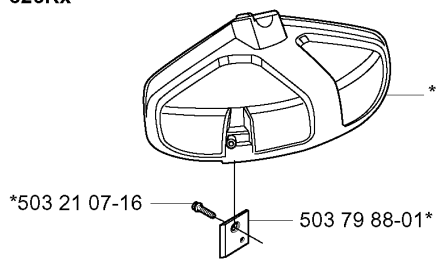

*compl 503 93 42-02
323R
326Rx