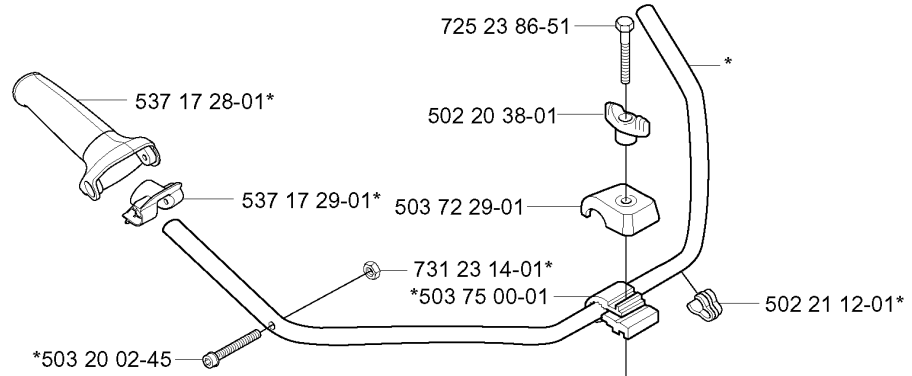

E 323R
326Rx
*compl 503 72 43-09

326Rx