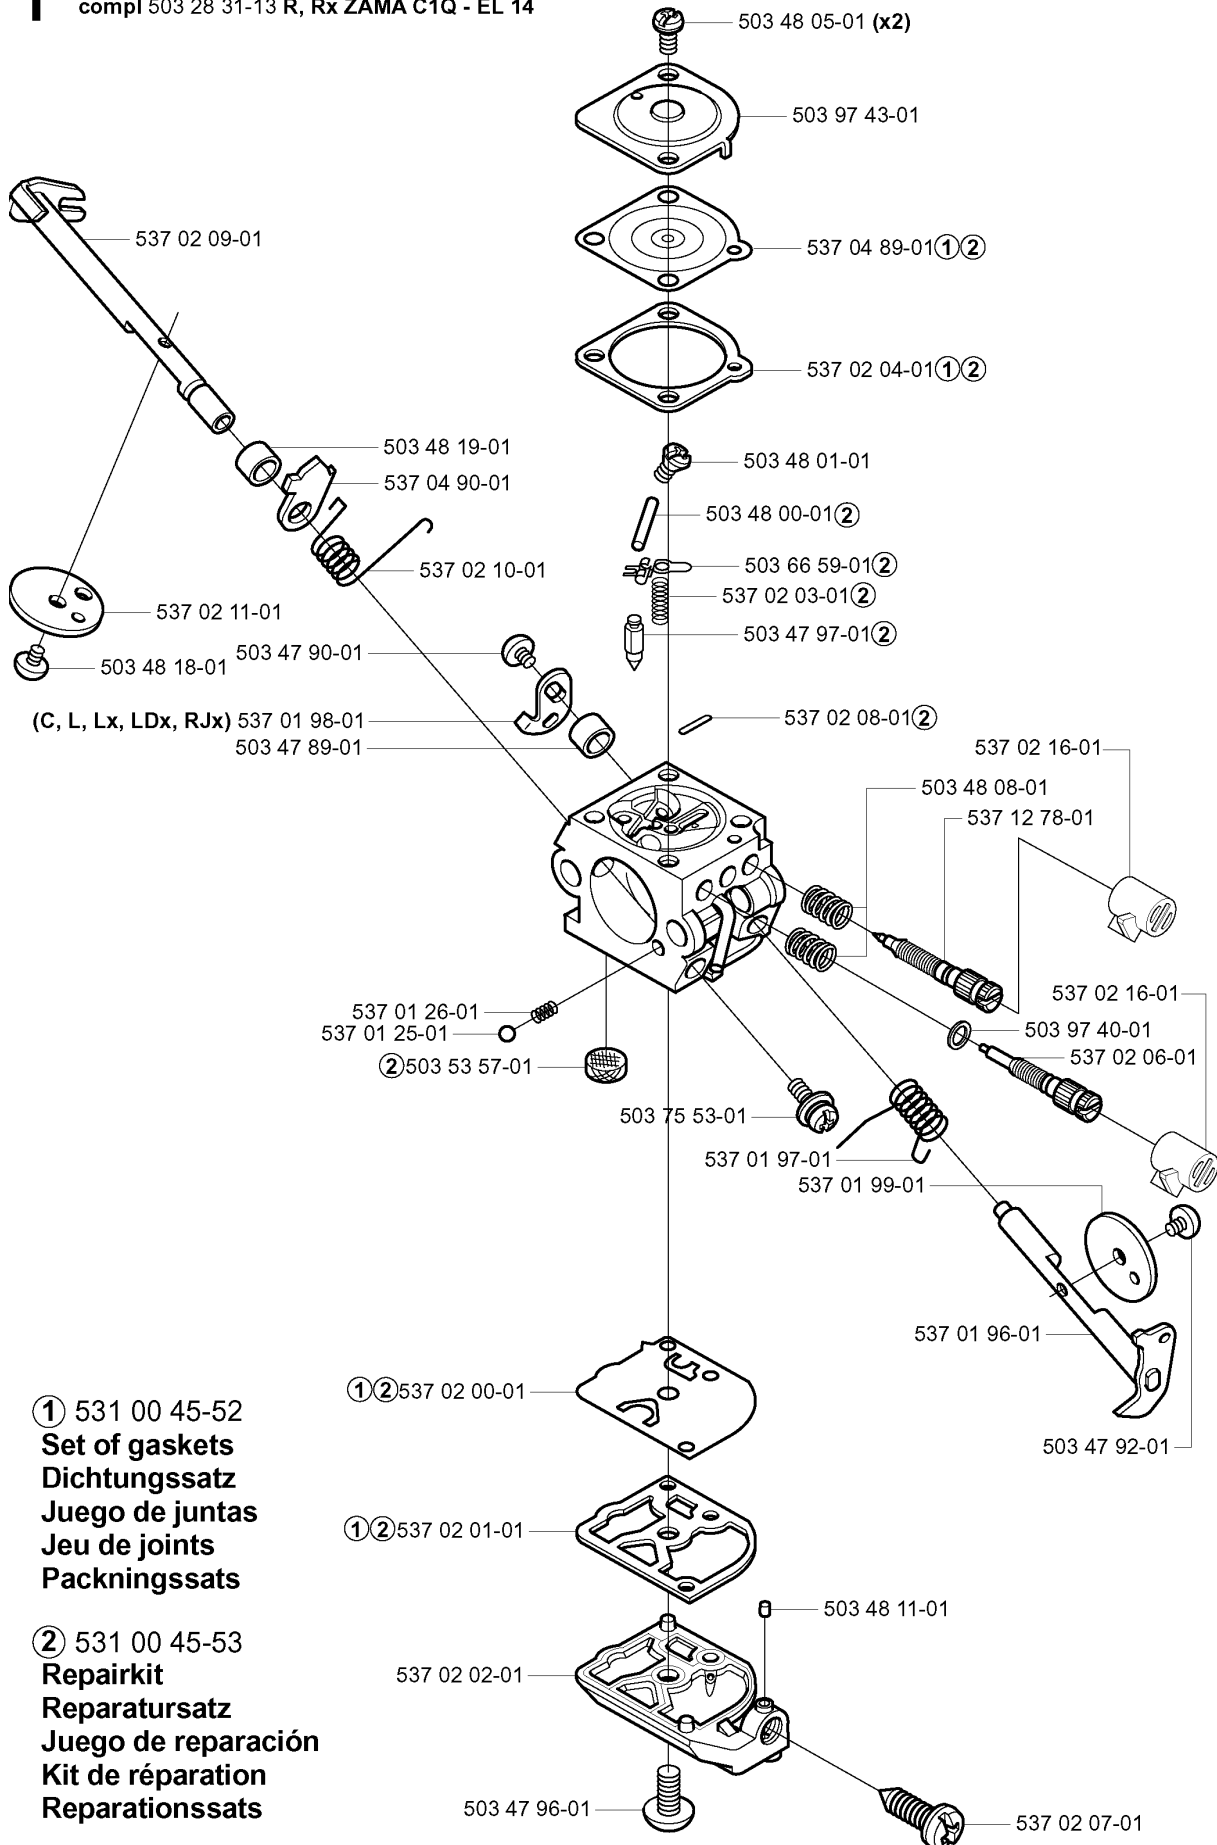

T compl 503 28 31-11 C, L, Lx, LDx, RJx ZAMA C1Q - EL 12
compl 503 28 31-13 R, Rx ZAMA C1Q - EL 14

① 531 00 45-52
Set of gaskets
Dichtungssatz
Juego de juntas
Jeu de joints
Packningssats

② 531 00 45-53
Repairkit
Reparatursatz
Juego de reparación
Kit de réparation
Reparationssts