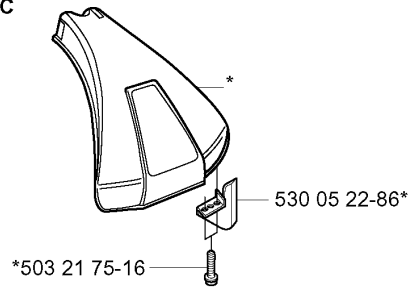

*compl 537 02 61-01
326C