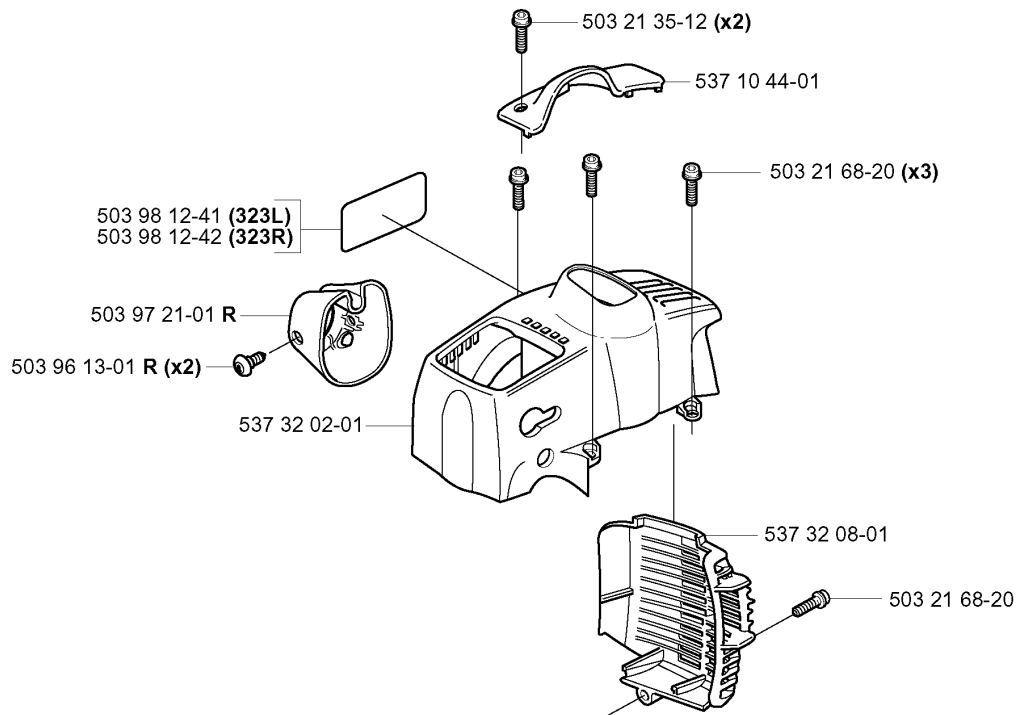

H 323L, R

J 326C, L, Lx, LDx, RX, RJx