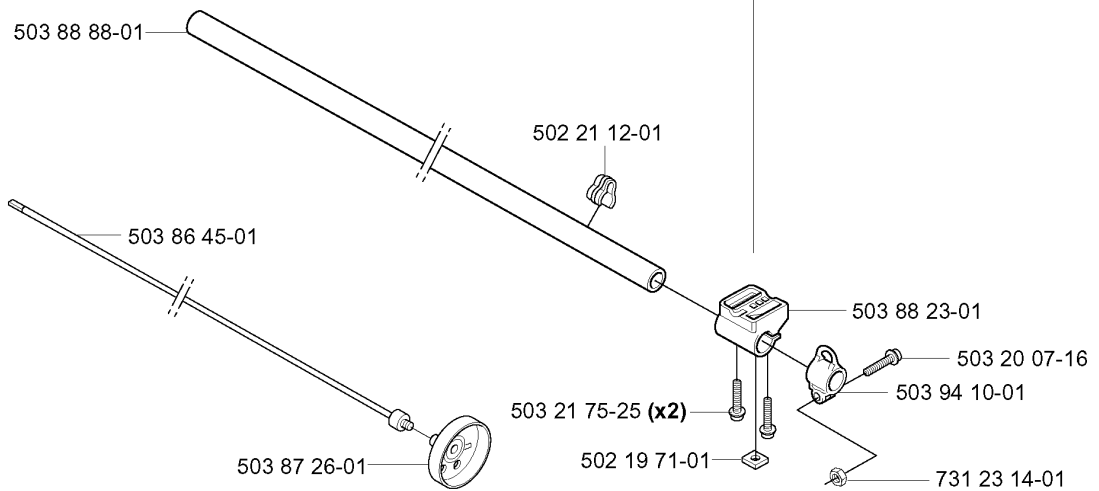

E 323R
326Rx
*compl 503 72 43-09

326Rx

323R