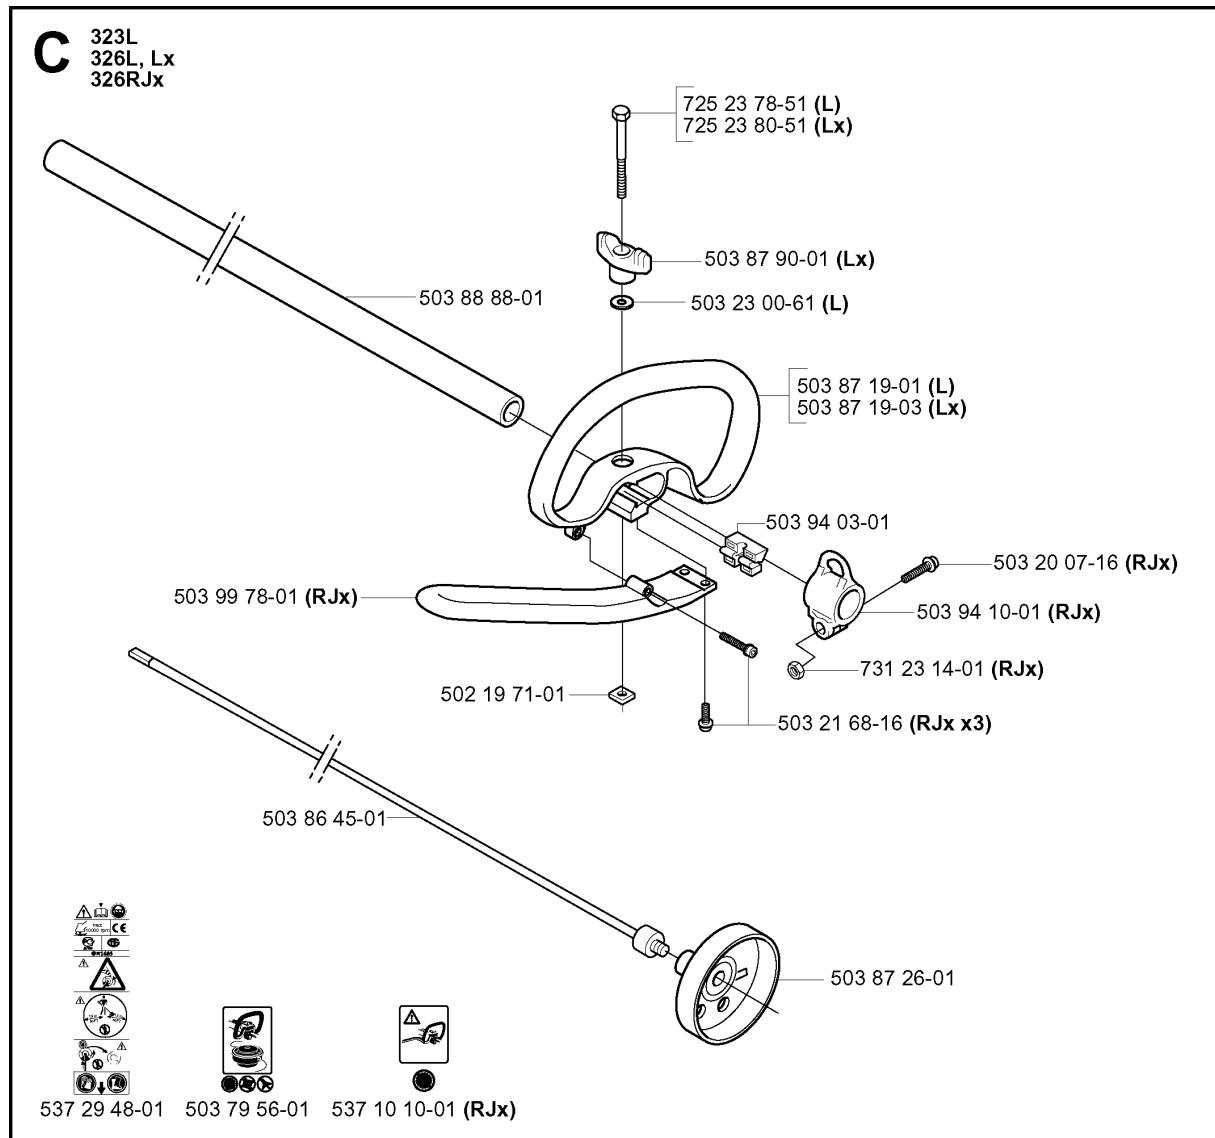

N *compl 537 04 23-01

**compl 537 06 33-02 (326)

IGNITION SYSTEM & CLUTCH

326 RX, 2004-03

Part No	Description	Remark	QTY KIT
503 21 71-16	SCREW IHST		2
503 23 51-09	SPARK PLUG	CHAMPION RCJ 6Y	1
503 81 60-01	CLUTCH SPRING		1
503 84 28-01	CLUTCH SHOE		2
503 84 29-02	SCREW		2
537 03 22-01	CLUTCH ASSY		1
537 04 23-01	ELECTRONIC MODULE		1
537 04 67-01	WASHER		1
537 04 68-01	WASHER		1
537 06 33-02	COVER	326	1
537 06 44-03	COVER		1
537 09 17-01	SECURING PLATE		1
537 23 96-01	SPARK PLUG CAP		1
537 24 96-01	FLYWHEEL		1
731 71 16-51	HEXAGON NUT FLANGE		1