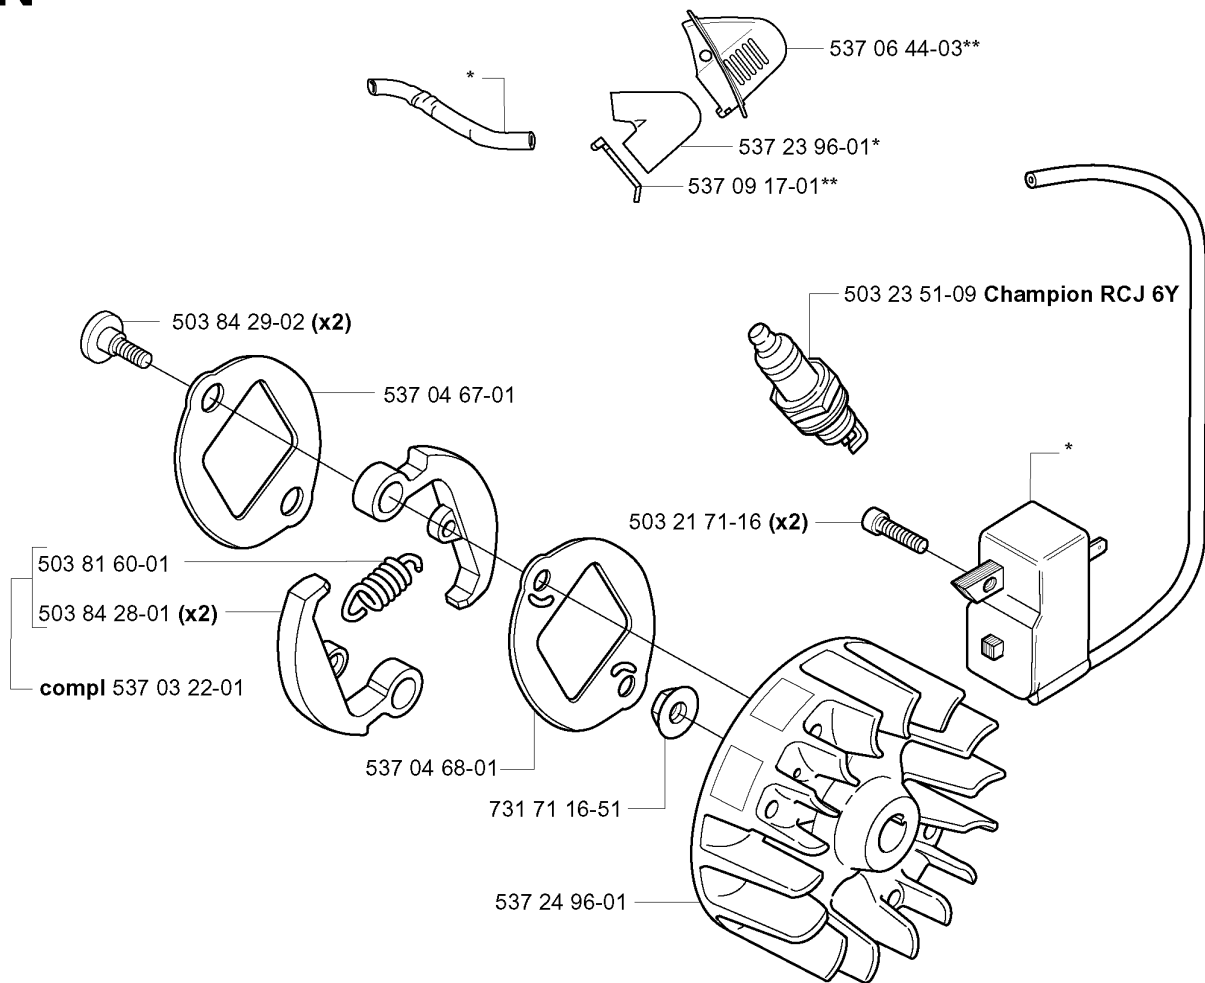

S Duo Balance
*compl 537 27 57-01
*compl 537 27 57-03 US

HARNESS

326 RX, 2004-03

Part No	Description	Remark	QTY KIT
502 02 28-01	HARNESS		1
502 02 29-02	HARNESS		1
502 02 30-02	HARNESS		1
502 02 38-01	HARNESS		1
503 99 61-01	HARNESS		1
503 99 61-01	HARNESS		3
503 99 61-01	HARNESS		1
503 99 61-01	HARNESS		1
503 99 61-03	BAND		1
503 99 61-03	BAND		1
537 11 35-01	RETAINER		1
537 17 54-01	HARNESS		3
537 27 57-01	HARNESS		1
537 27 57-03	HARNESS	US	1
537 27 59-01	HIP PAD		1
537 27 59-01	HIP PAD		1
537 28 83-01	FRONT PIECE		1
537 28 84-01	FRONT PIECE		1
735 31 09-20	HARNESS		1

N *compl 537 04 23-01

**compl 537 06 33-02 (326)

IGNITION SYSTEM & CLUTCH

326 RX, 2004-03

Part No	Description	Remark	QTY KIT
503 21 71-16	SCREW IHST		2
503 23 51-09	SPARK PLUG	CHAMPION RCJ 6Y	1
503 81 60-01	CLUTCH SPRING		1
503 84 28-01	CLUTCH SHOE		2
503 84 29-02	SCREW		2
537 03 22-01	CLUTCH ASSY		1
537 04 23-01	ELECTRONIC MODULE		1
537 04 67-01	WASHER		1
537 04 68-01	WASHER		1
537 06 33-02	COVER	326	1
537 06 44-03	COVER		1
537 09 17-01	SECURING PLATE		1
537 23 96-01	SPARK PLUG CAP		1
537 24 96-01	FLYWHEEL		1
731 71 16-51	HEXAGON NUT FLANGE		1