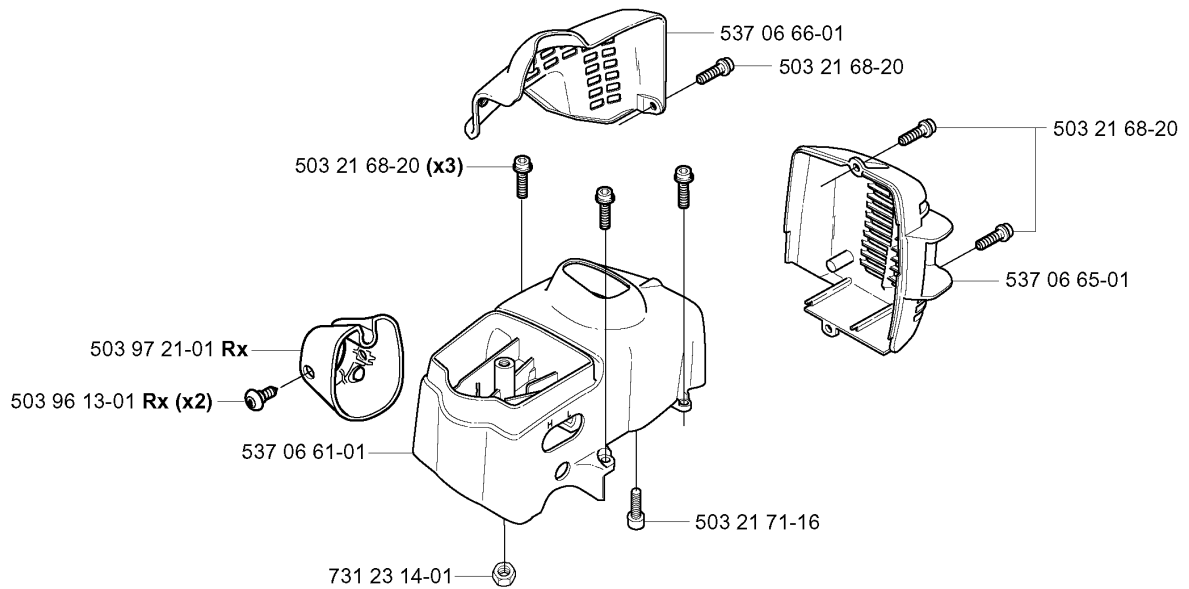

J 326C, L, Lx, LDx, RX, RJx