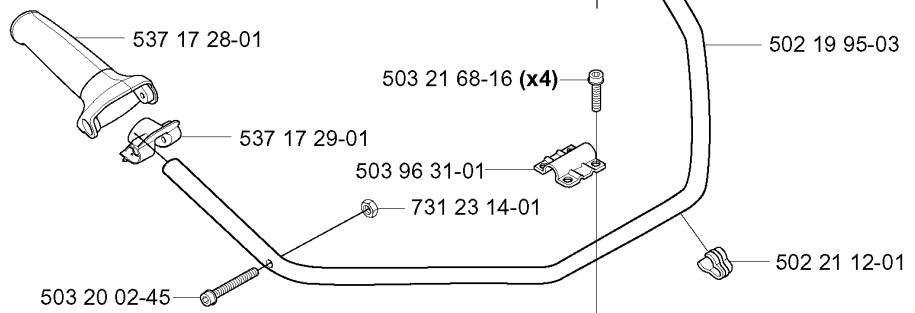

E 323R
326Rx
*compl 503 72 43-09

326Rx

323R