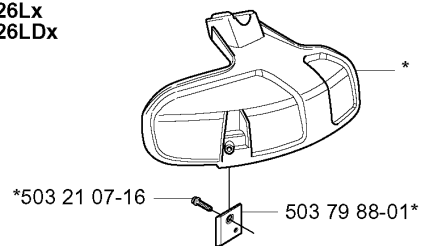

*compl 503 97 71-01
323L
326L
326Lx
326LDx