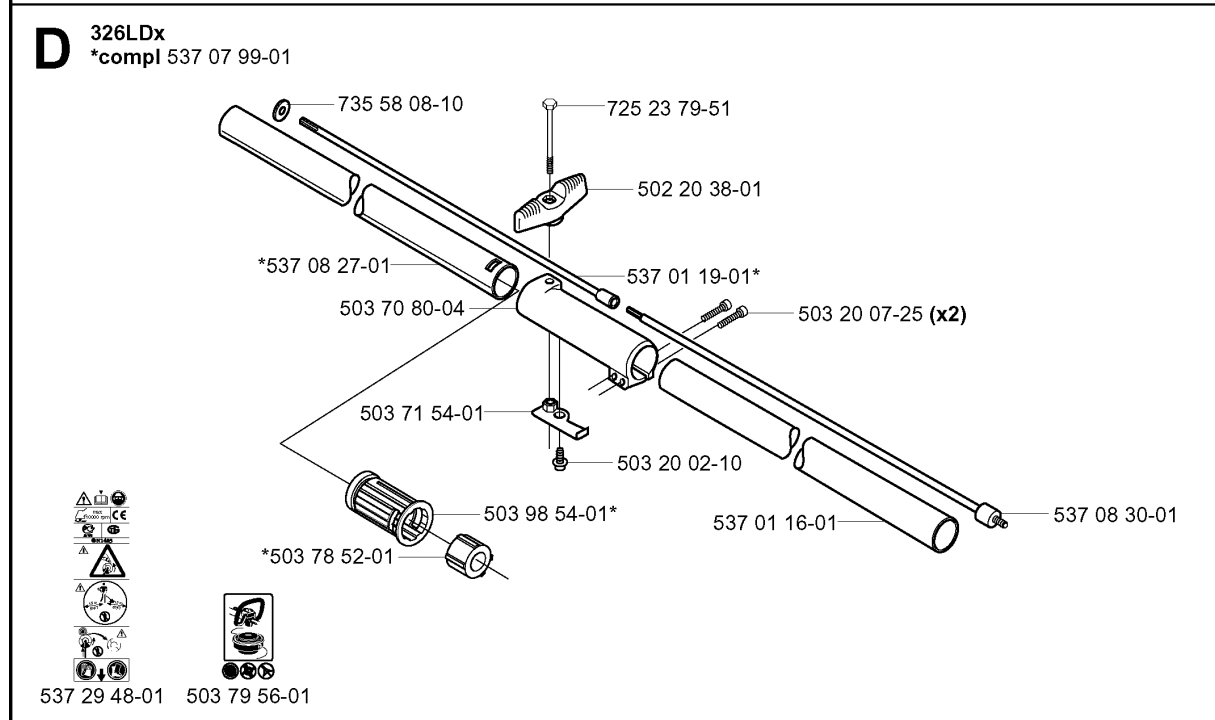

N *compl 537 04 23-01

**compl 537 06 33-02 (326)

IGNITION SYSTEM & CLUTCH

326 RX, 2004-03

Part No	Description	Remark	QTY KIT
503 21 71-16	SCREW IHST		2
503 23 51-09	SPARK PLUG	CHAMPION RCJ 6Y	1
503 81 60-01	CLUTCH SPRING		1
503 84 28-01	CLUTCH SHOE		2
503 84 29-02	SCREW		2
537 03 22-01	CLUTCH ASSY		1
537 04 23-01	ELECTRONIC MODULE		1
537 04 67-01	WASHER		1
537 04 68-01	WASHER		1
537 06 33-02	COVER	326	1
537 06 44-03	COVER		1
537 09 17-01	SECURING PLATE		1
537 23 96-01	SPARK PLUG CAP		1
537 24 96-01	FLYWHEEL		1
731 71 16-51	HEXAGON NUT FLANGE		1