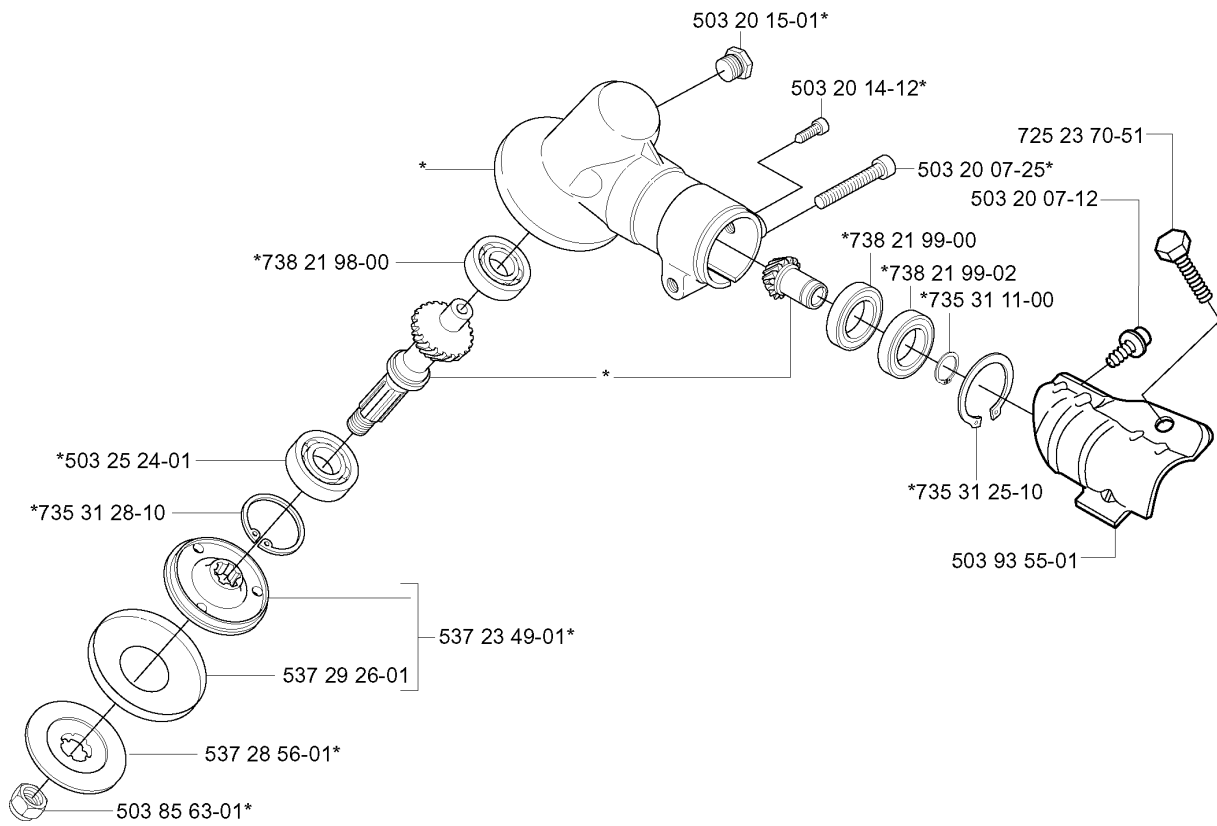

A 323L, R
326L, Lx, LDx, Rx, RJx
*compl 537 19 92-02