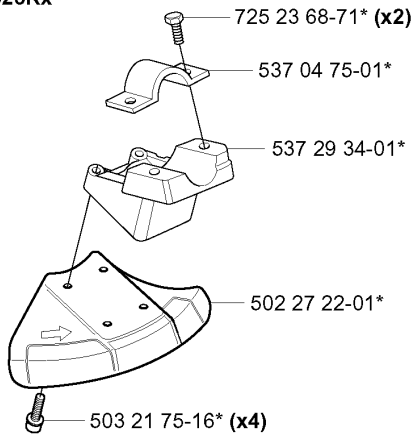

S Accessories
Zubehöre
Accessoires
Accesorios
Tillbehör

*compl 537 29 95-01
323R
326Rx