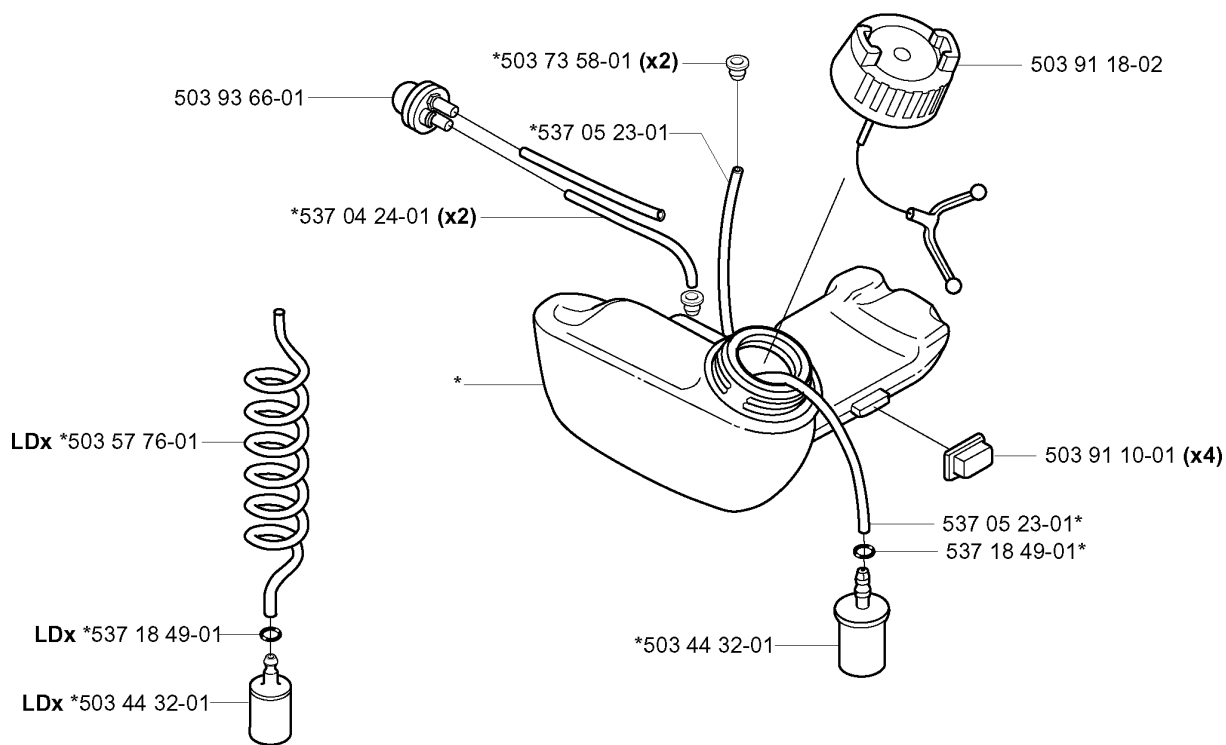

M *compl 537 06 86-01 C, L, Lx, R, RJx, Rx
*compl 537 06 86-02 LDx