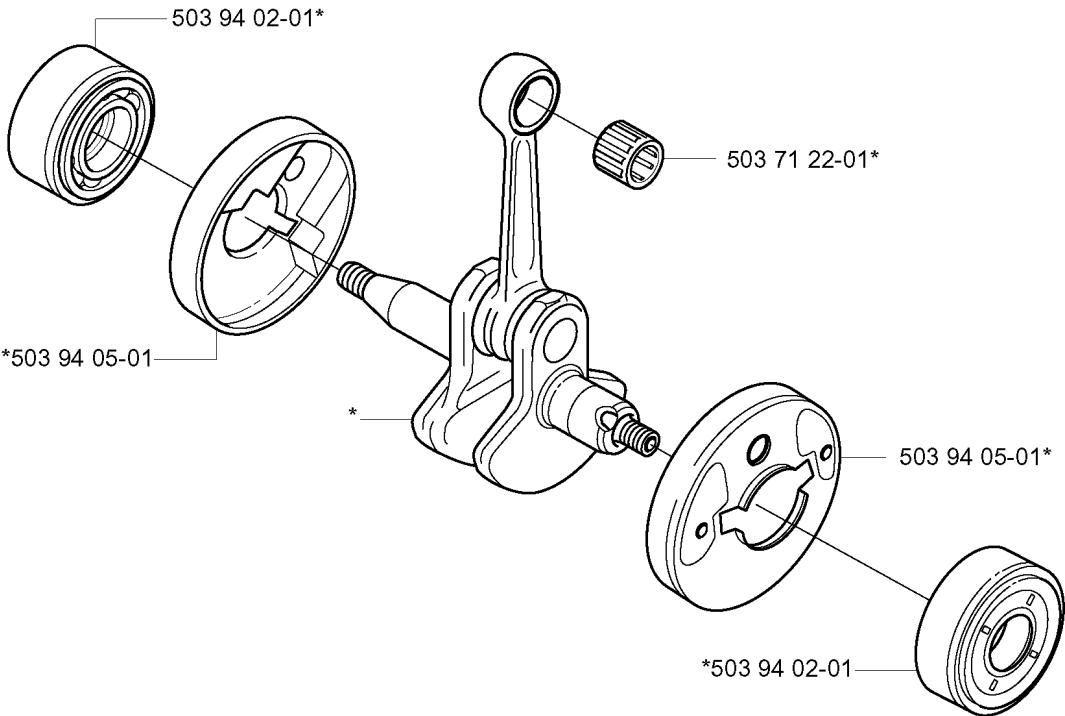

R *compl 503 85 24-74