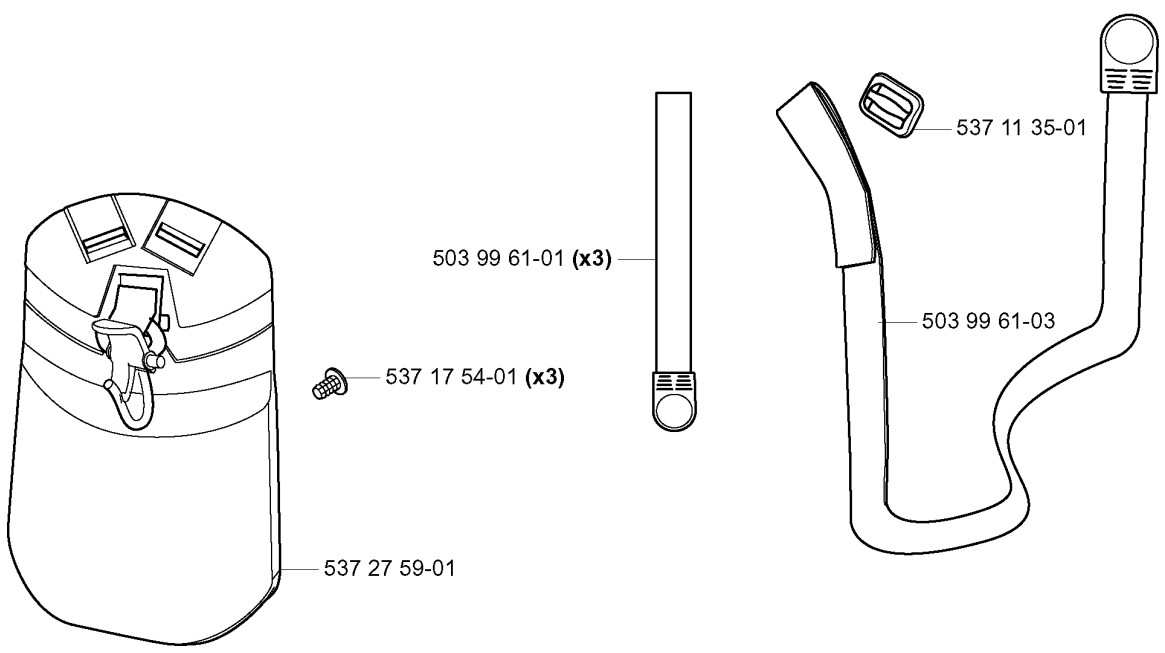

S Duo Balance
*compl 537 27 57-01
*compl 537 27 57-03 US

HARNESS

326 RX, 2004-03

Part No	Description	Remark	QTY KIT
502 02 28-01	HARNESS		1
502 02 29-02	HARNESS		1
502 02 30-02	HARNESS		1
502 02 38-01	HARNESS		1
503 99 61-01	HARNESS		1
503 99 61-01	HARNESS		3
503 99 61-01	HARNESS		1
503 99 61-01	HARNESS		1
503 99 61-03	BAND		1
503 99 61-03	BAND		1
537 11 35-01	RETAINER		1
537 17 54-01	HARNESS		3
537 27 57-01	HARNESS		1
537 27 57-03	HARNESS	US	1
537 27 59-01	HIP PAD		1
537 27 59-01	HIP PAD		1
537 28 83-01	FRONT PIECE		1
537 28 84-01	FRONT PIECE		1
735 31 09-20	HARNESS		1