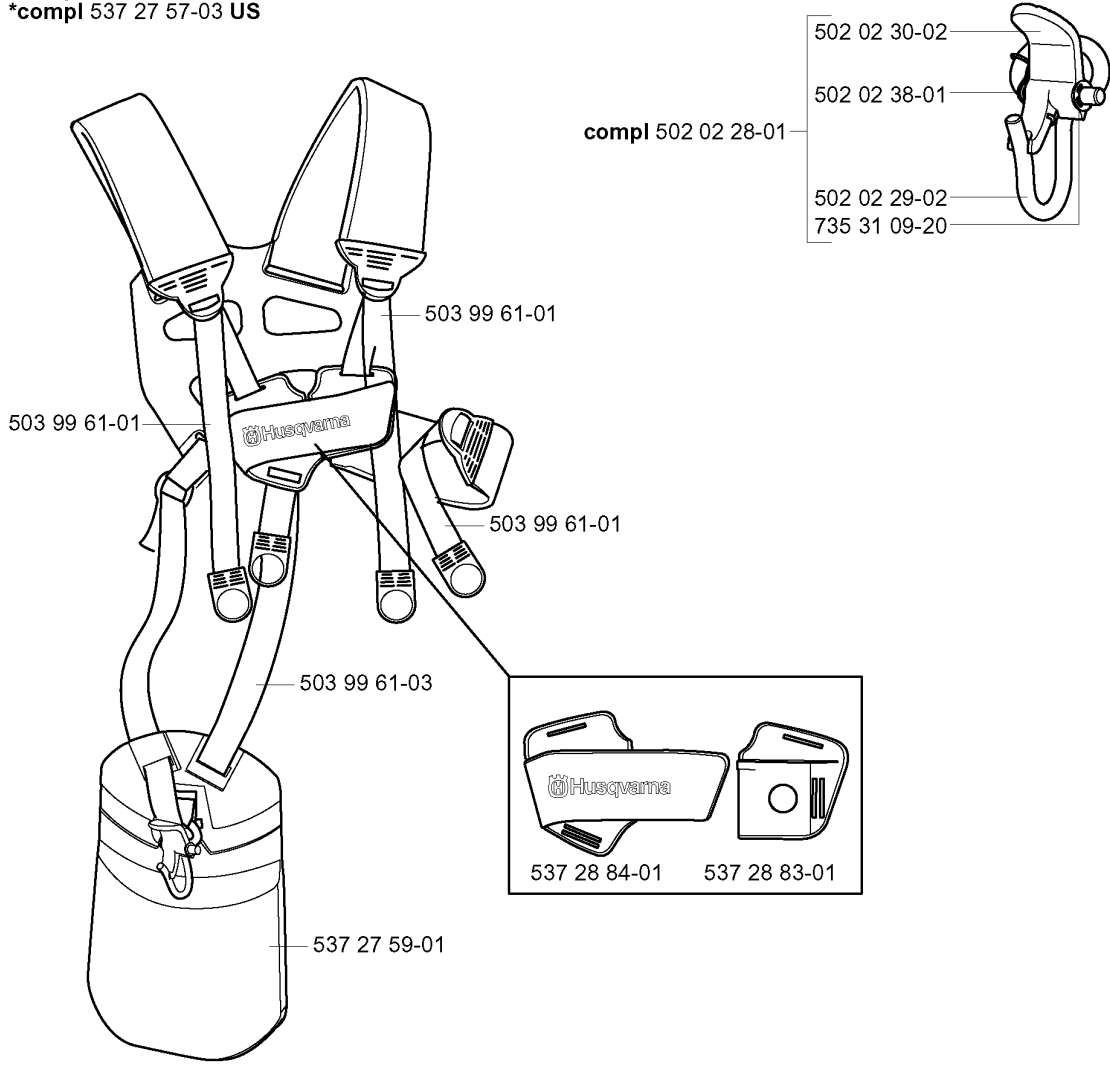

S Duo Balance
*compl 537 27 57-01
*compl 537 27 57-03 US

HARNESS

326 RX, 2004-03

Part No	Description	Remark	QTY KIT
502 02 28-01	HARNESS		1
502 02 29-02	HARNESS		1
502 02 30-02	HARNESS		1
502 02 38-01	HARNESS		1
503 99 61-01	HARNESS		1
503 99 61-01	HARNESS		3
503 99 61-01	HARNESS		1
503 99 61-01	HARNESS		1
503 99 61-03	BAND		1
503 99 61-03	BAND		1
537 11 35-01	RETAINER		1
537 17 54-01	HARNESS		3
537 27 57-01	HARNESS		1
537 27 57-03	HARNESS	US	1
537 27 59-01	HIP PAD		1
537 27 59-01	HIP PAD		1
537 28 83-01	FRONT PIECE		1
537 28 84-01	FRONT PIECE		1
735 31 09-20	HARNESS		1