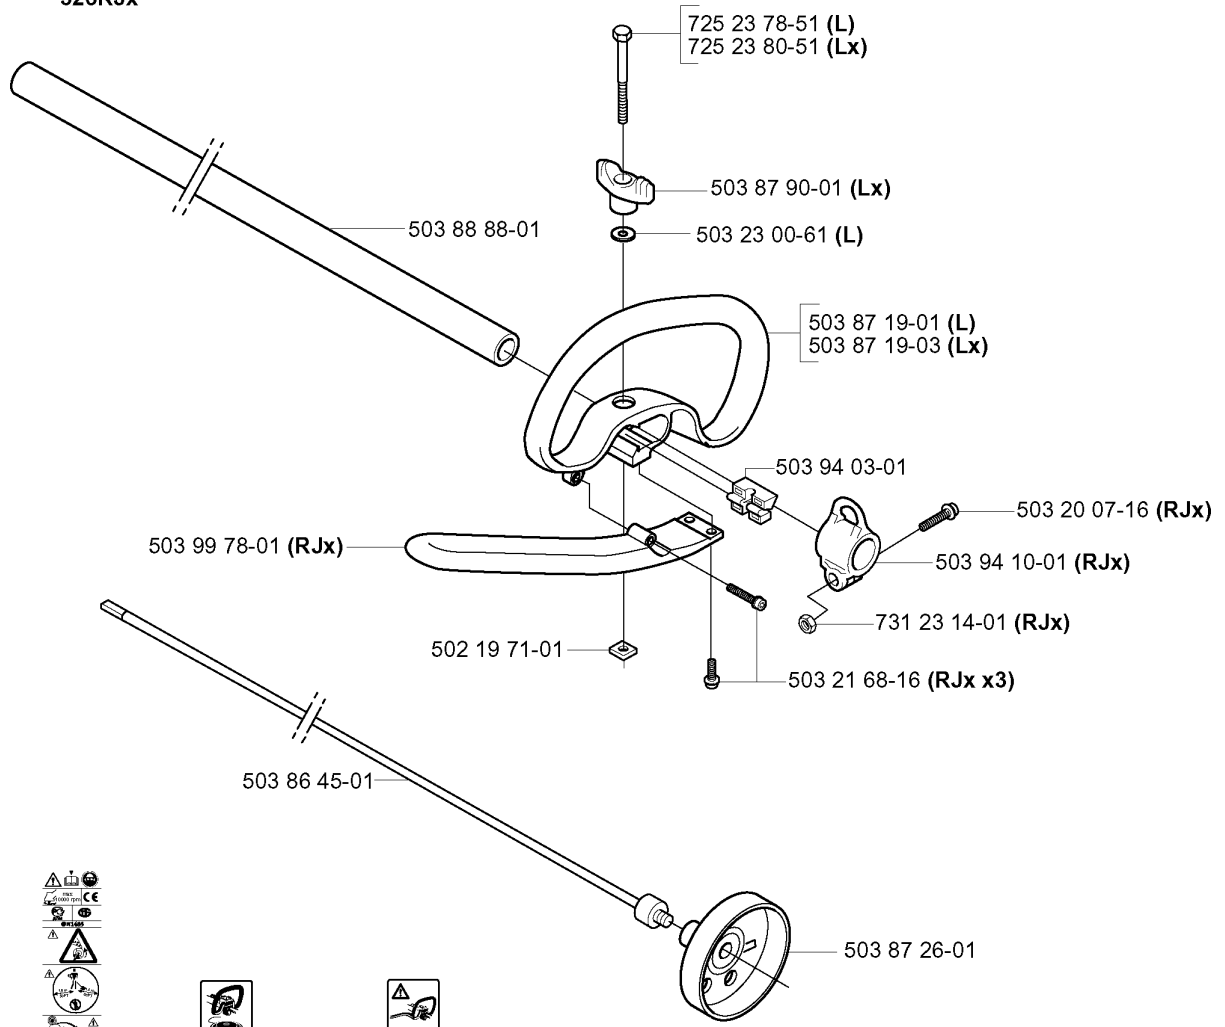

E 323R
326Rx
*compl 503 72 43-09

326Rx

323R

SHAFT & HANDLE

326 RX, 2004-03

Part No	Description	Remark	QTY KIT
502 19 71-01	SQUARE NUT		1
502 19 95-03	HANDLEBAR		1
502 20 38-01	KNOB		1
502 21 12-01	STAPLE		1
502 21 12-01	STAPLE		1
502 21 12-01	STAPLE		1
503 20 02-45	SCREW IHSCFM		1
503 20 02-45	SCREW IHSCFM		1
503 20 07-16	SCREW IHSCFM		1
503 21 68-16	SCREW IHSCFT		4
503 21 75-25	SCREW IHSCFT		2
503 72 29-01	COVER		1
503 72 43-09	HANDLEBAR		1
503 75 00-01	HANDLEBAR BRACKET		1
503 86 45-01	DRIVE SHAFT		1
503 87 26-01	CLUTCH DRUM ASSY		1
503 88 23-01	BRACKET		1
503 88 88-01	TUBE		1
503 94 10-01	HOOK		1
503 96 31-01	BRACKET		1
537 17 28-01	HANDLE		1
537 17 28-01	HANDLE		1
537 17 29-01	COVER		1
537 17 29-01	COVER		1
537 29 48-01	LABEL		1
725 23 86-51	SCREW EHHM		1
731 23 14-01	HEXAGON NUT		1
731 23 14-01	HEXAGON NUT		1
731 23 14-01	HEXAGON NUT		1

C 323L
326L, Lx
326RJx

537 29 48-01

503 79 56-01

537 10 10-01 (RJx)

A vertical column of safety icons on the left, including a CE mark, a triangle with an exclamation mark, a triangle with a lightning bolt, a triangle with a hand, and a triangle with a wheel. Below these are three larger icons: a hand holding a tool, a hand holding a wheel, and a hand holding a screwdriver.