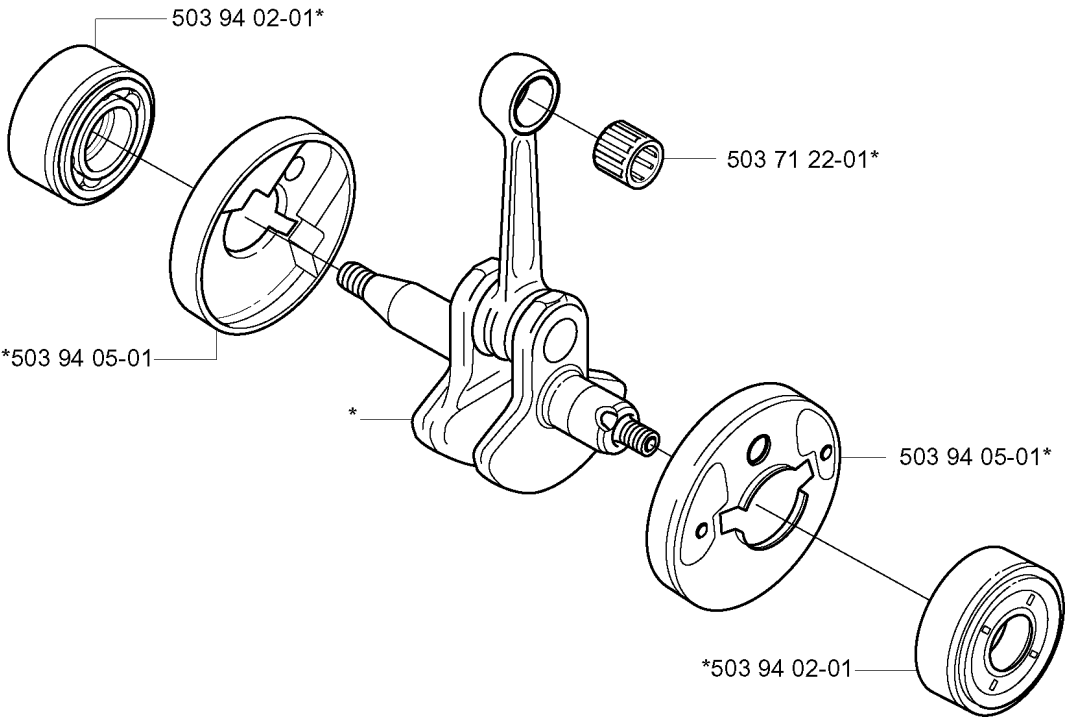

Q *compl 537 08 52-01
**compl 537 04 12-03

CRANKCASE

326 Lx, 2004-03

Part No	Description	Remark	QTY KIT
503 21 66-18	SCREW IHSC T		1
503 21 68-20	SCREW IHSC FT		3
503 21 68-20	SCREW IHSC FT		5
503 21 68-20	SCREW IHSC FT		1
503 21 68-25	SCREW IHSC FT		2
503 21 71-18	SCREW IHSC T		1
503 87 26-01	CLUTCH DRUM ASSY		1
537 04 12-03	CLUTCH COVER		1
537 06 68-01	INSERT CRANKCASE		1
537 06 69-01	GASKET CRANKCASE		1
537 07 36-01	SPRING		1
537 08 52-01	CRANKCASE		1
537 08 85-01	GASKET		1
537 30 96-01	COMPRESSION SLEEVE		1

R *compl 503 85 24-74

CRANKSHAFT

326 Lx, 2004-03

Part No	Description	Remark	QTY KIT
503 71 22-01	BEARING		1
503 85 24-74	CRANKSHAFT ASSY		1
503 94 02-01	BEARING CAGE		1
503 94 02-01	BEARING CAGE		1
503 94 05-01	CUP		1
503 94 05-01	CUP		1