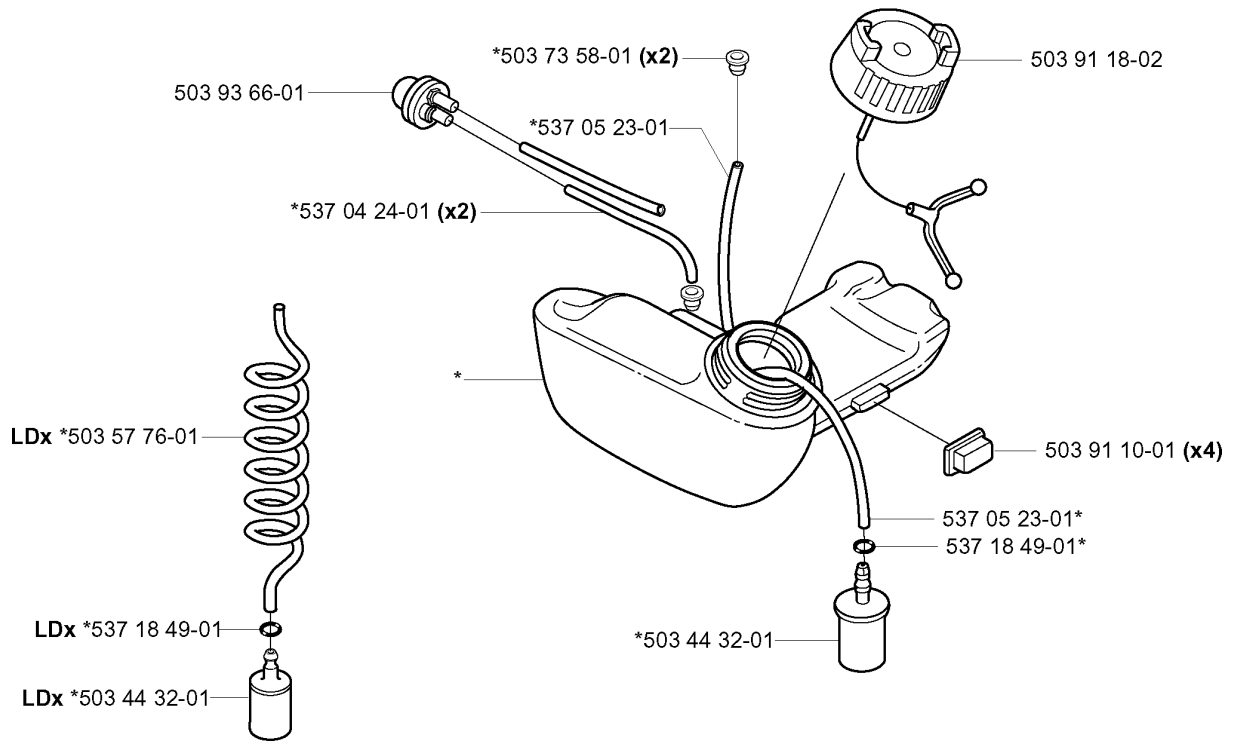

M *compl 537 06 86-01 C, L, Lx, R, RJx, Rx
*compl 537 06 86-02 LDx