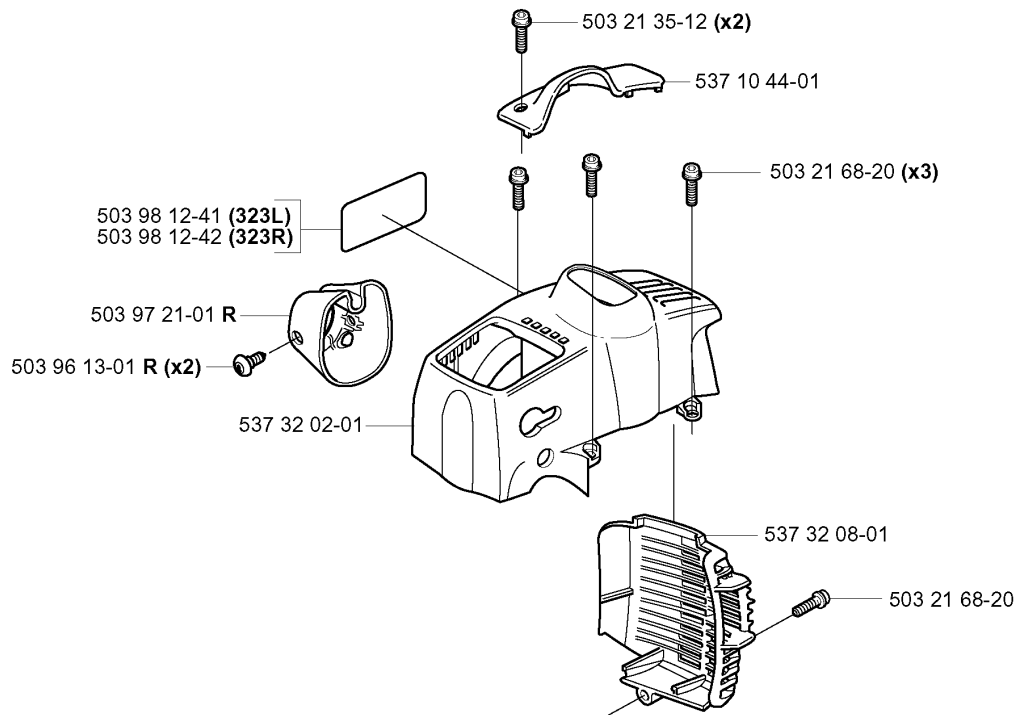

H 323L, R

J 326C, L, Lx, LDx, RX, RJx