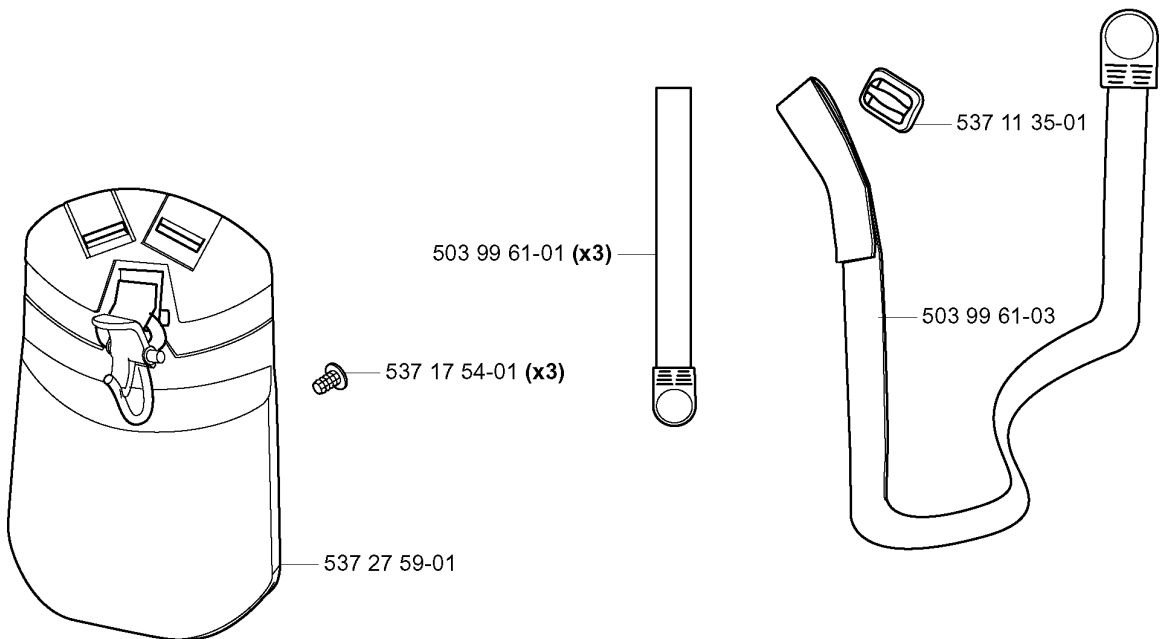

S Duo Balance
*compl 537 27 57-01
*compl 537 27 57-03 US

HARNESS

326 Lx, 2004-03

Part No	Description	Remark	QTY KIT
502 02 28-01	HARNESS		1
502 02 29-02	HARNESS		1
502 02 30-02	HARNESS		1
502 02 38-01	HARNESS		1
503 99 61-01	HARNESS		1
503 99 61-01	HARNESS		3
503 99 61-01	HARNESS		1
503 99 61-01	HARNESS		1
503 99 61-03	BAND		1
503 99 61-03	BAND		1
537 11 35-01	RETAINER		1
537 17 54-01	HARNESS		3
537 27 57-01	HARNESS		1
537 27 57-03	HARNESS	US	1
537 27 59-01	HIP PAD		1
537 27 59-01	HIP PAD		1
537 28 83-01	FRONT PIECE		1
537 28 84-01	FRONT PIECE		1
735 31 09-20	HARNESS		1