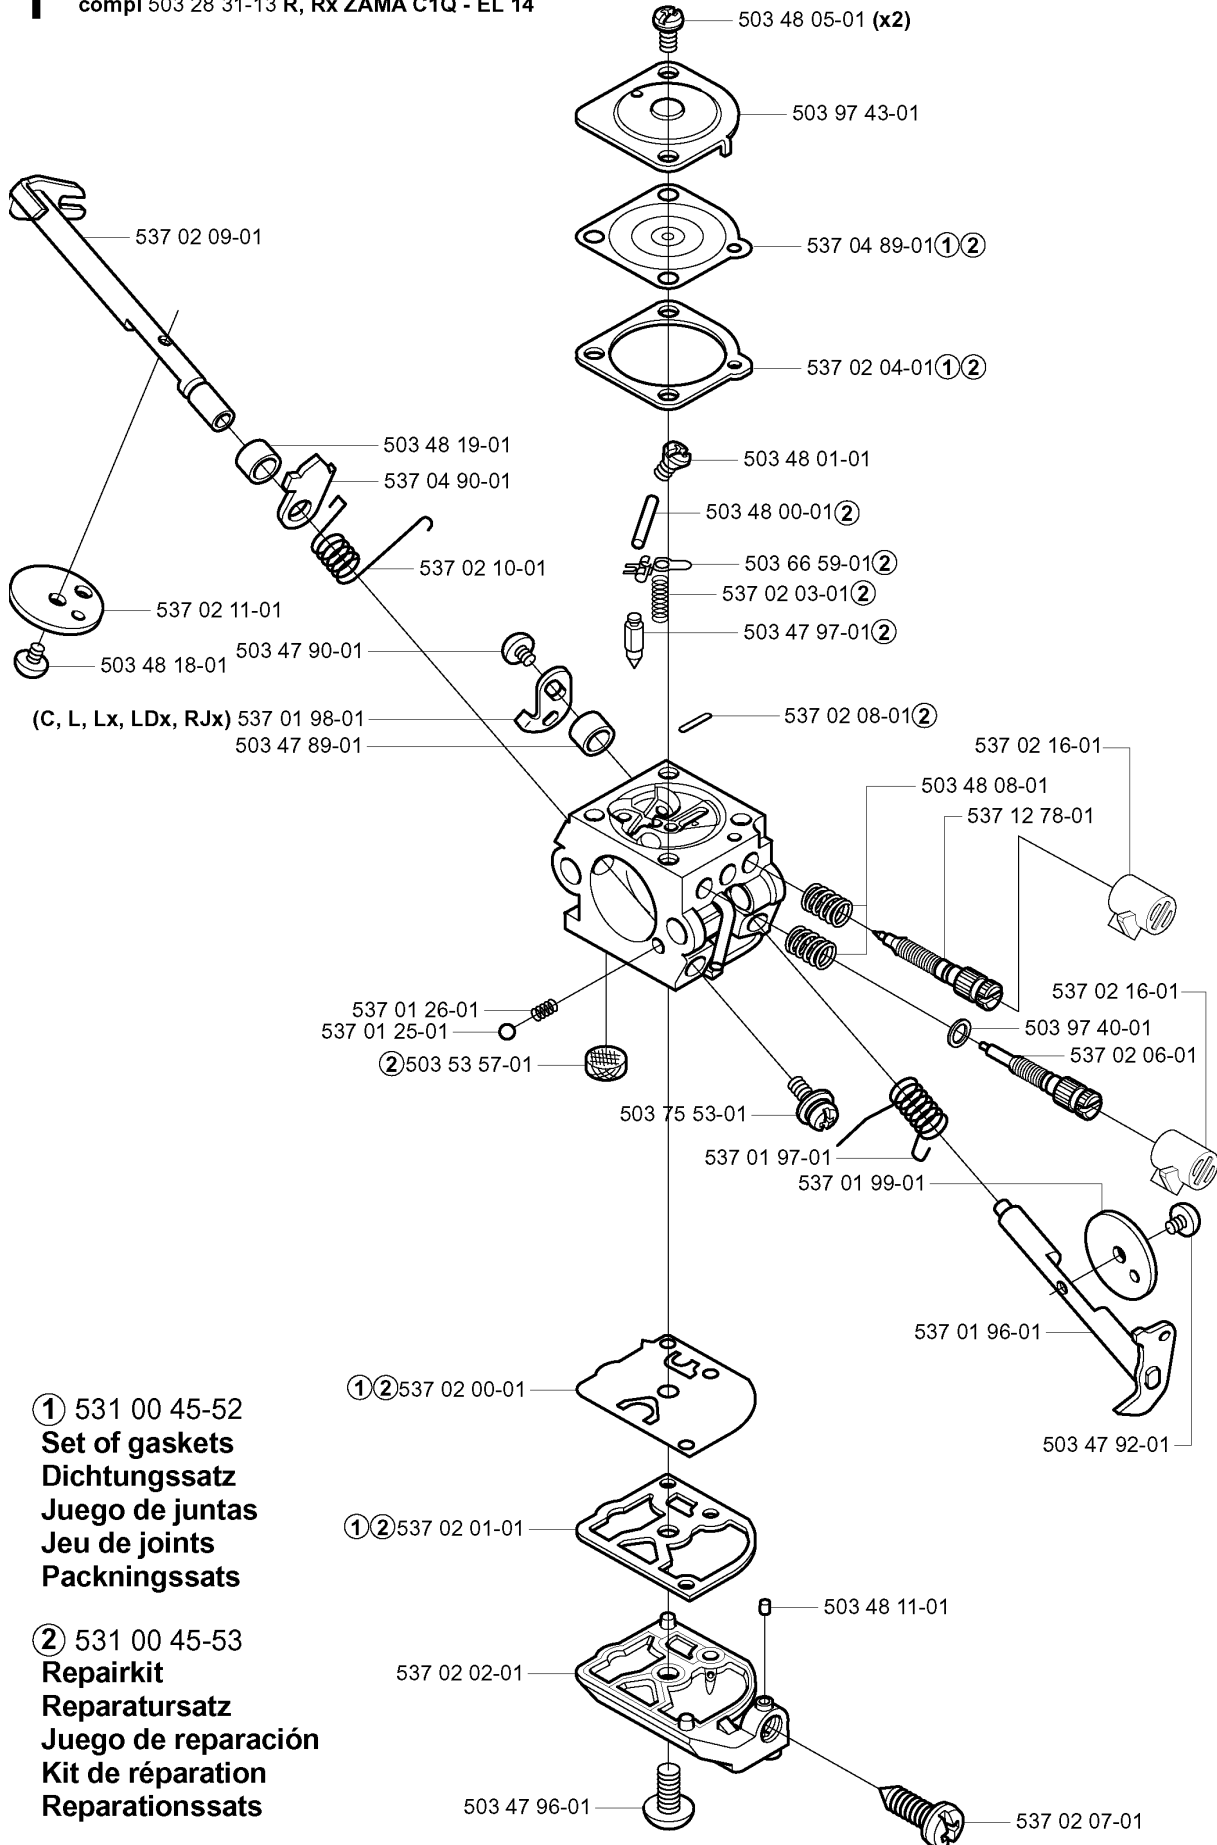

T compl 503 28 31-11 C, L, Lx, LDx, RJx ZAMA C1Q - EL 12
compl 503 28 31-13 R, Rx ZAMA C1Q - EL 14

① 531 00 45-52
Set of gaskets
Dichtungssatz
Juego de juntas
Jeu de joints
Packningssats

② 531 00 45-53
Repairkit
Reparatursatz
Juego de reparación
Kit de réparation
Reparationsssats