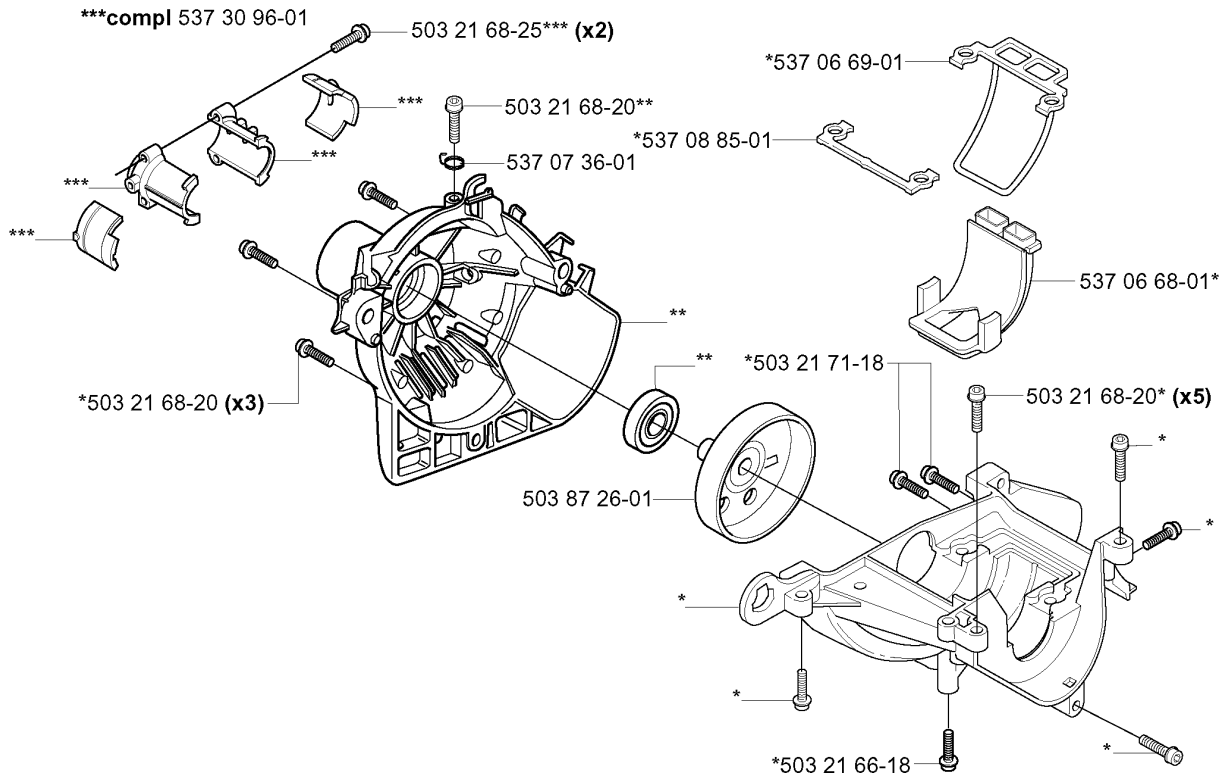

Q *compl 537 08 52-01
**compl 537 04 12-03