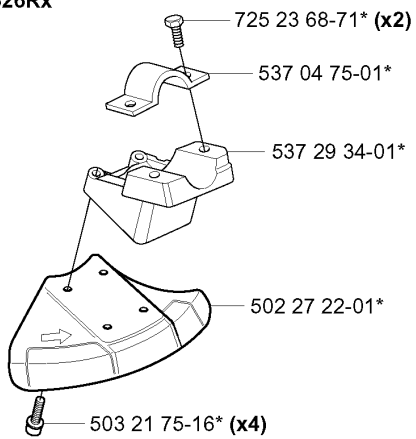

S Accessories
Zubehöre
Accessoires
Accesorios
Tillbehör

*compl 537 29 95-01
323R
326Rx