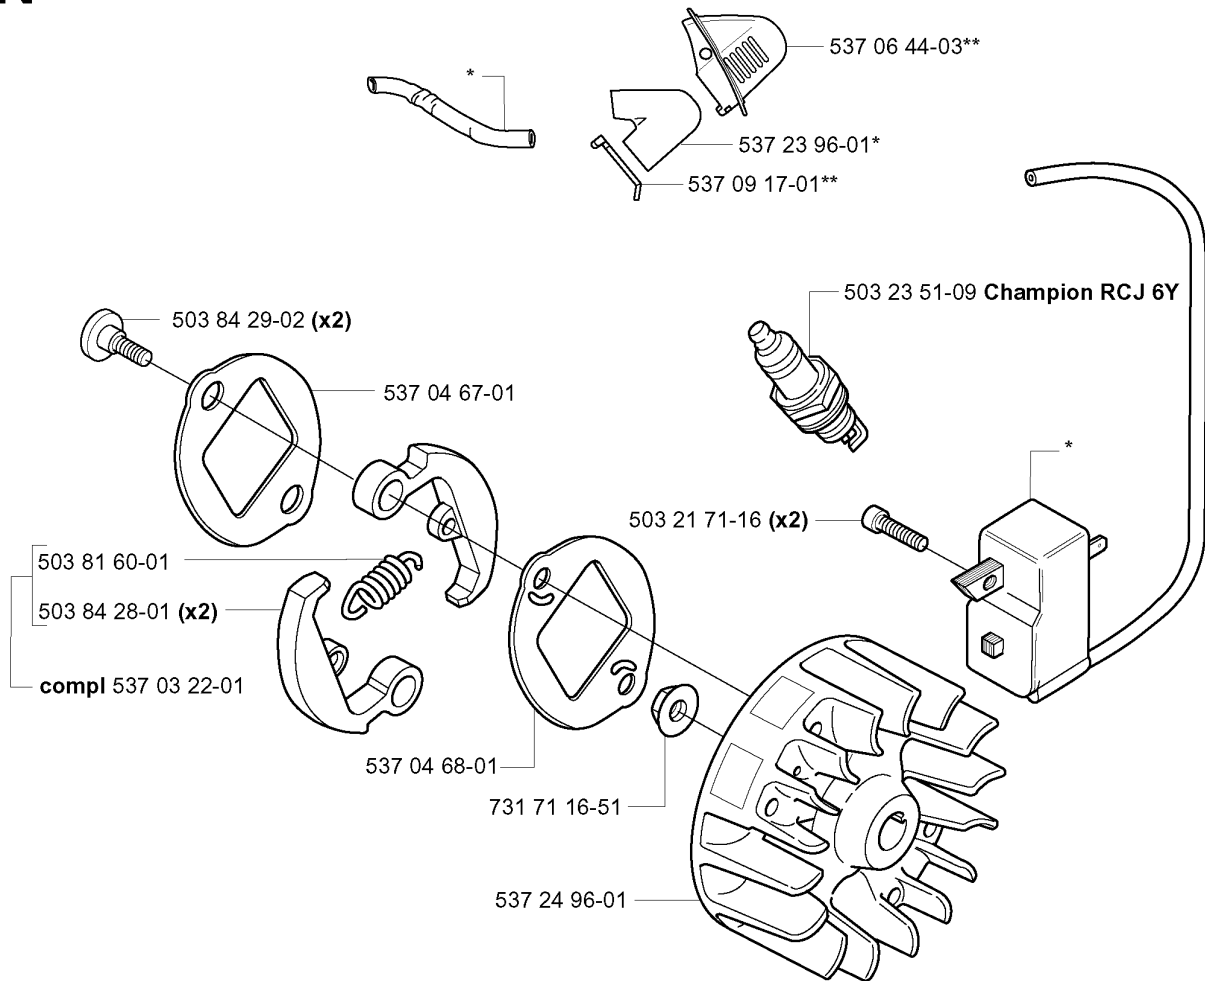

S Duo Balance
*compl 537 27 57-01
*compl 537 27 57-03 US

HARNESS

326 Lx, 2004-03

Part No	Description	Remark	QTY KIT
502 02 28-01	HARNESS		1
502 02 29-02	HARNESS		1
502 02 30-02	HARNESS		1
502 02 38-01	HARNESS		1
503 99 61-01	HARNESS		1
503 99 61-01	HARNESS		3
503 99 61-01	HARNESS		1
503 99 61-01	HARNESS		1
503 99 61-03	BAND		1
503 99 61-03	BAND		1
537 11 35-01	RETAINER		1
537 17 54-01	HARNESS		3
537 27 57-01	HARNESS		1
537 27 57-03	HARNESS	US	1
537 27 59-01	HIP PAD		1
537 27 59-01	HIP PAD		1
537 28 83-01	FRONT PIECE		1
537 28 84-01	FRONT PIECE		1
735 31 09-20	HARNESS		1

N *compl 537 04 23-01

**compl 537 06 33-02 (326)

IGNITION SYSTEM & CLUTCH

326 Lx, 2004-03

Part No	Description	Remark	QTY KIT
503 21 71-16	SCREW IHSCT		2
503 23 51-09	SPARK PLUG	CHAMPION RCJ 6Y	1
503 81 60-01	CLUTCH SPRING		1
503 84 28-01	CLUTCH SHOE		2
503 84 29-02	SCREW		2
537 03 22-01	CLUTCH ASSY		1
537 04 23-01	ELECTRONIC MODULE		1
537 04 67-01	WASHER		1
537 04 68-01	WASHER		1
537 06 33-02	COVER	326	1
537 06 44-03	COVER		1
537 09 17-01	SECURING PLATE		1
537 23 96-01	SPARK PLUG CAP		1
537 24 96-01	FLYWHEEL		1
731 71 16-51	HEXAGON NUT FLANGE		1