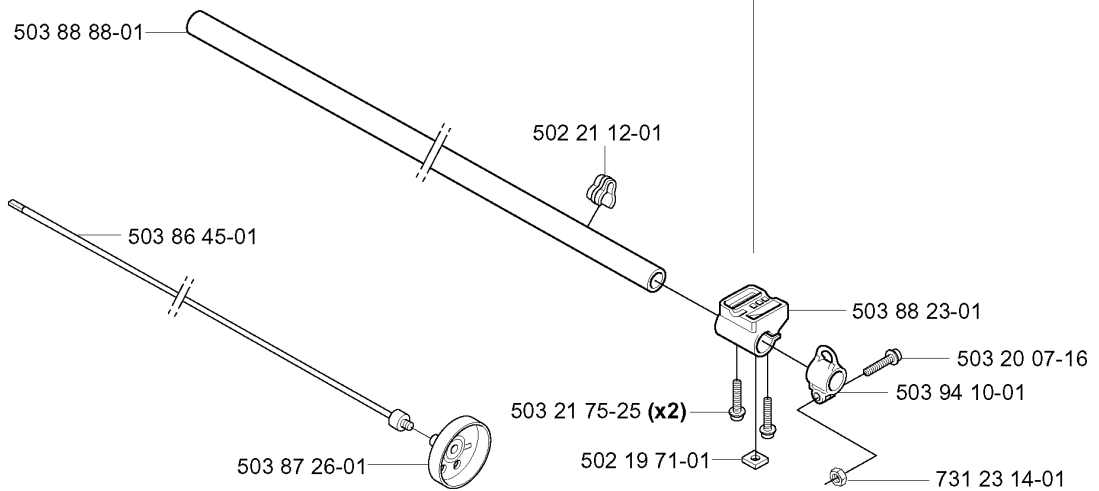

SHAFT

326 Lx, 2004-03

Part No	Description	Remark	QTY KIT
502 20 38-01	KNOB		1
503 20 02-10	SCREW IHSCFM		1
503 20 07-25	SCREW IHSCFM		2
503 70 80-04	COMPRESSION SLEEVE		1
503 71 54-01	LOCKING PLATE		1
503 78 52-01	SUPPORTING BEARING		1
503 79 56-01	LABEL		1
503 98 54-01	BEARING CAGE		1
537 01 16-01	TUBE		1
537 01 19-01	DRIVE SHAFT		1
537 07 99-01	TUBE		1
537 08 27-01	TUBE		1
537 08 30-01	DRIVE SHAFT		1
537 29 48-01	LABEL		1
725 23 79-51	SCREW EHHM		1
735 58 08-10	LOCKWASHER		1

E 323R
 326Rx
 *compl 503 72 43-09

326Rx

323R

SHAFT & HANDLE

326 Lx, 2004-03

Part No	Description	Remark	QTY KIT
502 19 71-01	SQUARE NUT		1
502 19 95-03	HANDLEBAR		1
502 20 38-01	KNOB		1
502 21 12-01	STAPLE		1
503 20 02-45	SCREW IHSCFM		1
503 20 07-16	SCREW IHSCFM	RJX	1
503 21 68-16	SCREW IHSCFT	RJX X3	1
503 21 75-25	SCREW IHSCFT		1
503 23 00-61	WASHER	L	1
503 72 29-01	COVER		1
503 72 43-09	HANDLEBAR		1
503 75 00-01	HANDLEBAR BRACKET		1
503 79 56-01	LABEL		1
503 86 45-01	DRIVE SHAFT		1
503 87 19-01	HANDLE.LOOP	L	1
503 87 19-03	HANDLE	LX	1
503 87 26-01	CLUTCH DRUM ASSY		1
503 87 90-01	KNOB	LX	1
503 88 23-01	BRACKET		1
503 88 88-01	TUBE		1
503 94 03-01	DISTANCE		1
503 94 10-01	HOOK	RJX	1
503 96 31-01	BRACKET		1
503 99 78-01	HANDLE	RJX	1
537 10 10-01	LABEL	RJX	1
537 17 28-01	HANDLE		1
537 17 29-01	COVER		1
537 29 48-01	LABEL		1
725 23 78-51	SCREW EHHM	L	1
725 23 80-51	SCREW EHHM	LX	1
725 23 86-51	SCREW EHHM		1
731 23 14-01	HEXAGON NUT	RJX	1