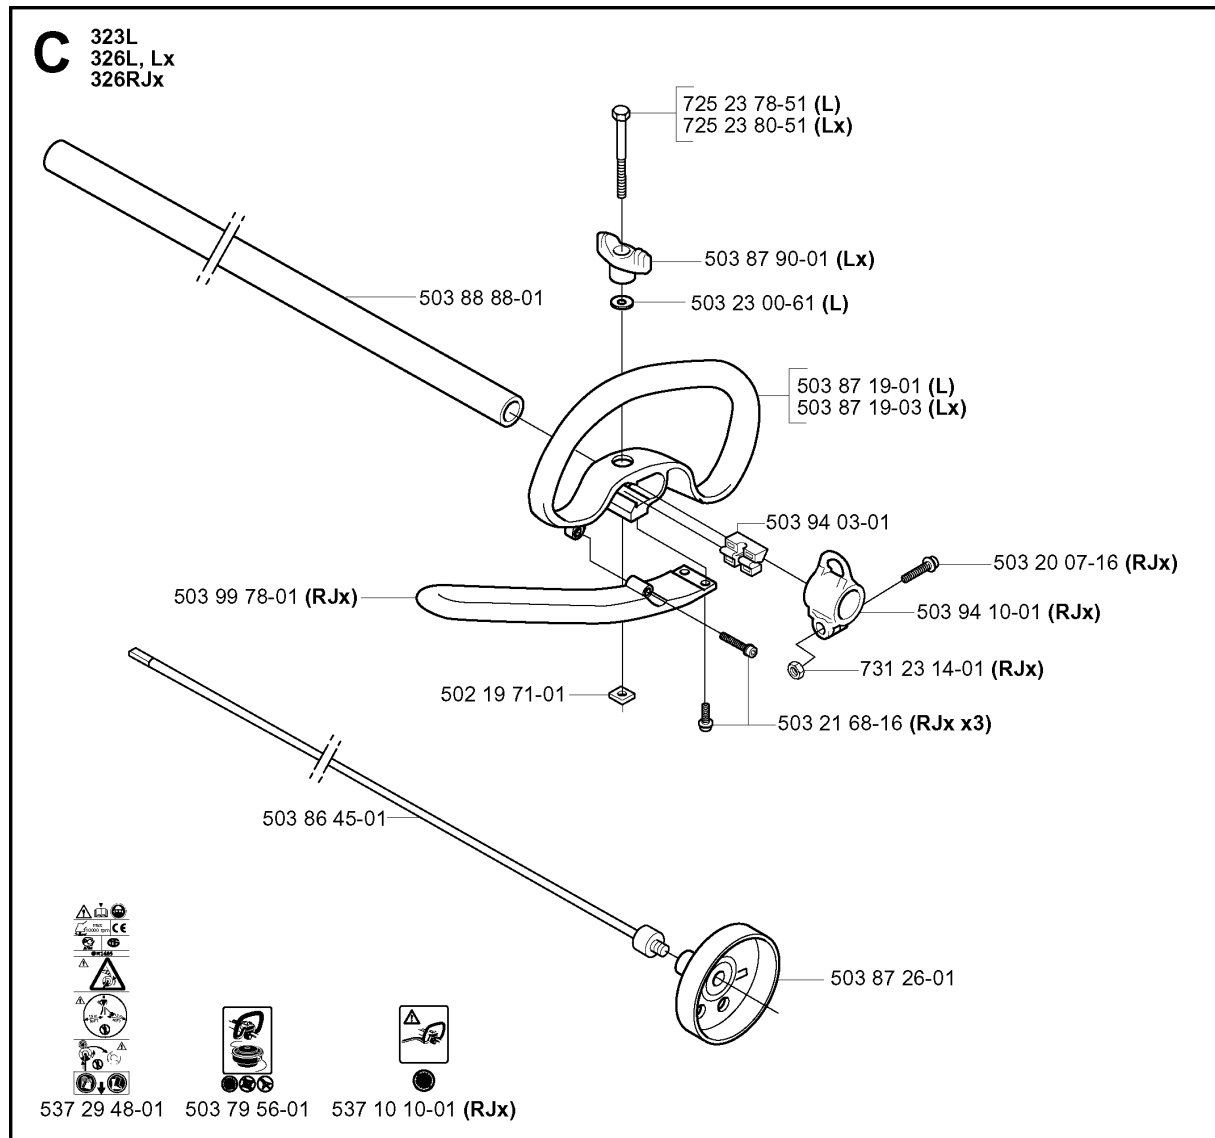

N *compl 537 04 23-01

**compl 537 06 33-02 (326)

IGNITION SYSTEM & CLUTCH

326 Lx, 2004-03

Part No	Description	Remark	QTY KIT
503 21 71-16	SCREW IHSCT		2
503 23 51-09	SPARK PLUG	CHAMPION RCJ 6Y	1
503 81 60-01	CLUTCH SPRING		1
503 84 28-01	CLUTCH SHOE		2
503 84 29-02	SCREW		2
537 03 22-01	CLUTCH ASSY		1
537 04 23-01	ELECTRONIC MODULE		1
537 04 67-01	WASHER		1
537 04 68-01	WASHER		1
537 06 33-02	COVER	326	1
537 06 44-03	COVER		1
537 09 17-01	SECURING PLATE		1
537 23 96-01	SPARK PLUG CAP		1
537 24 96-01	FLYWHEEL		1
731 71 16-51	HEXAGON NUT FLANGE		1