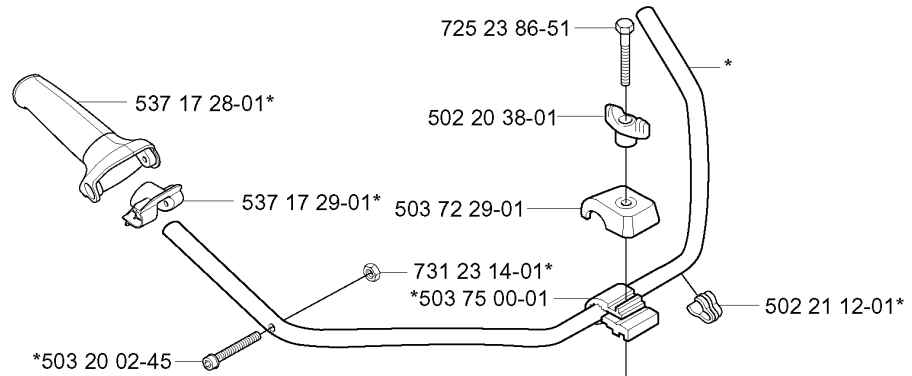

E 323R
326Rx
*compl 503 72 43-09

326Rx