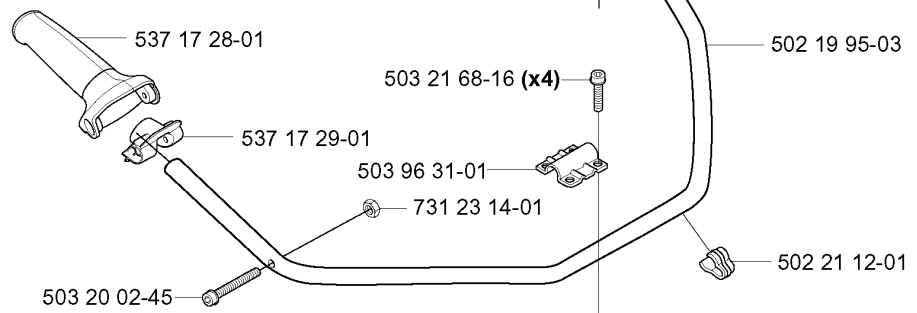

E 323R
326Rx
*compl 503 72 43-09

326Rx

323R