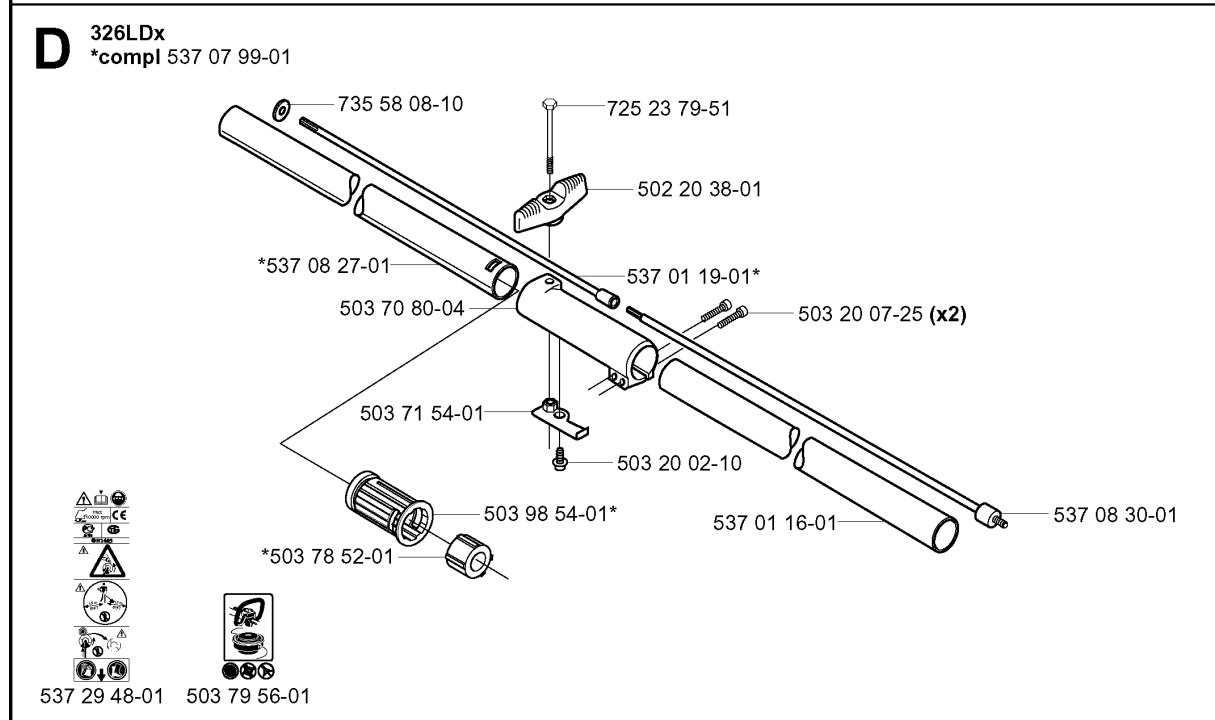

N *compl 537 04 23-01

**compl 537 06 33-02 (326)

IGNITION SYSTEM & CLUTCH

326 Lx, 2004-03

Part No	Description	Remark	QTY KIT
503 21 71-16	SCREW IHSCT		2
503 23 51-09	SPARK PLUG	CHAMPION RCJ 6Y	1
503 81 60-01	CLUTCH SPRING		1
503 84 28-01	CLUTCH SHOE		2
503 84 29-02	SCREW		2
537 03 22-01	CLUTCH ASSY		1
537 04 23-01	ELECTRONIC MODULE		1
537 04 67-01	WASHER		1
537 04 68-01	WASHER		1
537 06 33-02	COVER	326	1
537 06 44-03	COVER		1
537 09 17-01	SECURING PLATE		1
537 23 96-01	SPARK PLUG CAP		1
537 24 96-01	FLYWHEEL		1
731 71 16-51	HEXAGON NUT FLANGE		1