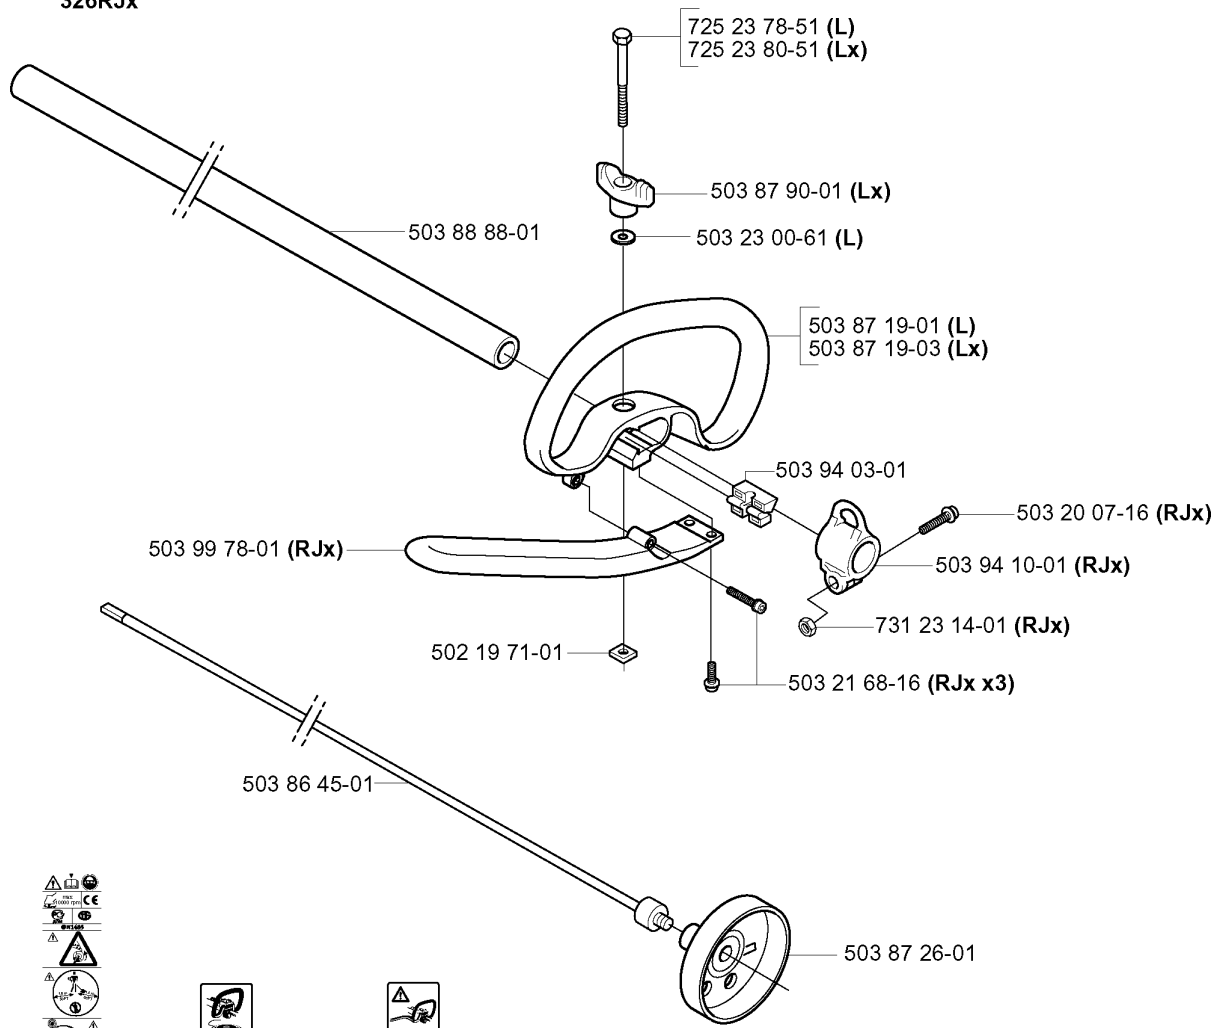

E 323R
 326Rx
 *compl 503 72 43-09

326Rx

323R

SHAFT & HANDLE

326 Lx, 2004-03

Part No	Description	Remark	QTY KIT
502 19 71-01	SQUARE NUT		1
502 19 95-03	HANDLEBAR		1
502 20 38-01	KNOB		1
502 21 12-01	STAPLE		1
503 20 02-45	SCREW IHSCFM		1
503 20 07-16	SCREW IHSCFM	RJX	1
503 21 68-16	SCREW IHSCFT	RJX X3	1
503 21 75-25	SCREW IHSCFT		1
503 23 00-61	WASHER	L	1
503 72 29-01	COVER		1
503 72 43-09	HANDLEBAR		1
503 75 00-01	HANDLEBAR BRACKET		1
503 79 56-01	LABEL		1
503 86 45-01	DRIVE SHAFT		1
503 87 19-01	HANDLE.LOOP	L	1
503 87 19-03	HANDLE	LX	1
503 87 26-01	CLUTCH DRUM ASSY		1
503 87 90-01	KNOB	LX	1
503 88 23-01	BRACKET		1
503 88 88-01	TUBE		1
503 94 03-01	DISTANCE		1
503 94 10-01	HOOK	RJX	1
503 96 31-01	BRACKET		1
503 99 78-01	HANDLE	RJX	1
537 10 10-01	LABEL	RJX	1
537 17 28-01	HANDLE		1
537 17 29-01	COVER		1
537 29 48-01	LABEL		1
725 23 78-51	SCREW EHHM	L	1
725 23 80-51	SCREW EHHM	LX	1
725 23 86-51	SCREW EHHM		1
731 23 14-01	HEXAGON NUT	RJX	1

B 326C

SHAFT & HANDLE

326 Lx, 2004-03

Part No	Description	Remark	QTY KIT
503 21 98-25	SCREW		1
503 21 98-35	SCREW		1
503 22 26-01	NUT		1
503 79 56-01	LABEL		1
503 88 41-01	CLUTCH DRUM		1
530 03 85-99	BRACKET		1
530 05 38-00	SHAFT		1
530 09 45-43	DRIVER		1
537 07 37-01	SPACING TUBE		1
537 07 68-03	HANDLE		1
537 15 42-01	SHAFT		1
537 29 48-02	LABEL		1
731 23 16-01	HEXAGON NUT		1
735 31 12-00	CIRCLIP		1

C 323L
326L, Lx
326RJx

SHAFT & HANDLE

326 Lx, 2004-03

Part No	Description	Remark	QTY KIT
502 19 71-01	SQUARE NUT		1
503 20 07-16	SCREW IHSCFM		1
503 21 68-16	SCREW IHSCF		4
503 23 00-61	WASHER		1
503 79 56-01	LABEL		1
503 86 45-01	DRIVE SHAFT		1
503 87 19-01	HANDLE.LOOP		1
503 87 19-03	HANDLE		1
503 87 26-01	CLUTCH DRUM ASSY		1
503 87 90-01	KNOB		1
503 88 88-01	TUBE		1
503 94 03-01	DISTANCE		1
503 94 10-01	HOOK		1
503 99 78-01	HANDLE		1
537 10 10-01	LABEL		1
537 29 48-01	LABEL		1
725 23 78-51	SCREW EHHM		1
725 23 80-51	SCREW EHHM		1
731 23 14-01	HEXAGON NUT		1
731 23 14-01	HEXAGON NUT		1
731 23 14-01	HEXAGON NUT		1