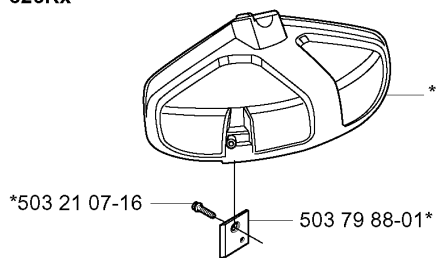

*compl 503 93 42-02
323R
326Rx