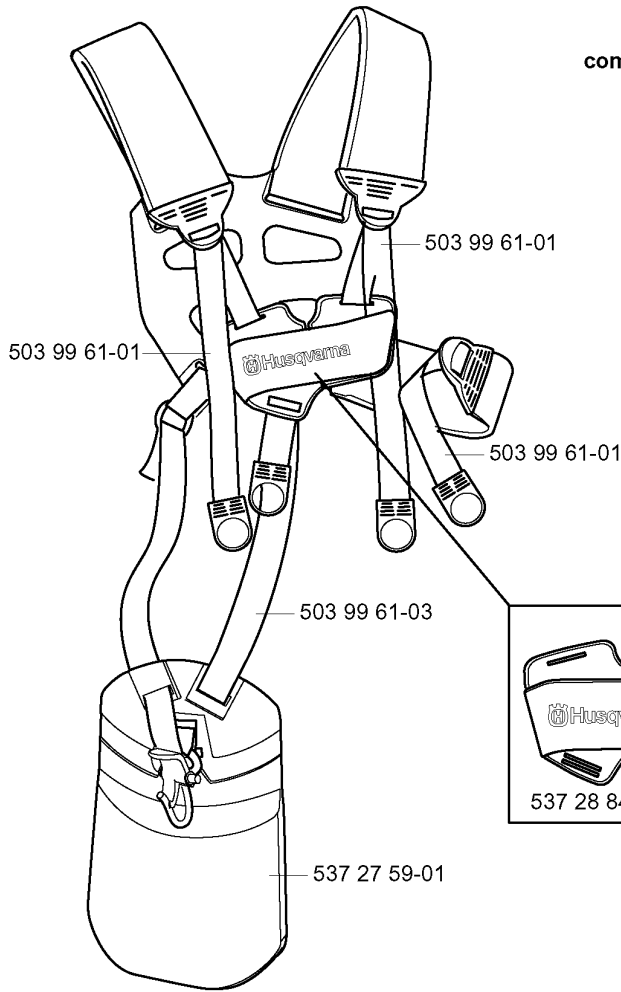

S Duo Balance
*compl 537 27 57-01
*compl 537 27 57-03 US

HARNESS

326 Lx, 2004-03

Part No	Description	Remark	QTY KIT
502 02 28-01	HARNESS		1
502 02 29-02	HARNESS		1
502 02 30-02	HARNESS		1
502 02 38-01	HARNESS		1
503 99 61-01	HARNESS		1
503 99 61-01	HARNESS		3
503 99 61-01	HARNESS		1
503 99 61-01	HARNESS		1
503 99 61-03	BAND		1
503 99 61-03	BAND		1
537 11 35-01	RETAINER		1
537 17 54-01	HARNESS		3
537 27 57-01	HARNESS		1
537 27 57-03	HARNESS	US	1
537 27 59-01	HIP PAD		1
537 27 59-01	HIP PAD		1
537 28 83-01	FRONT PIECE		1
537 28 84-01	FRONT PIECE		1
735 31 09-20	HARNESS		1