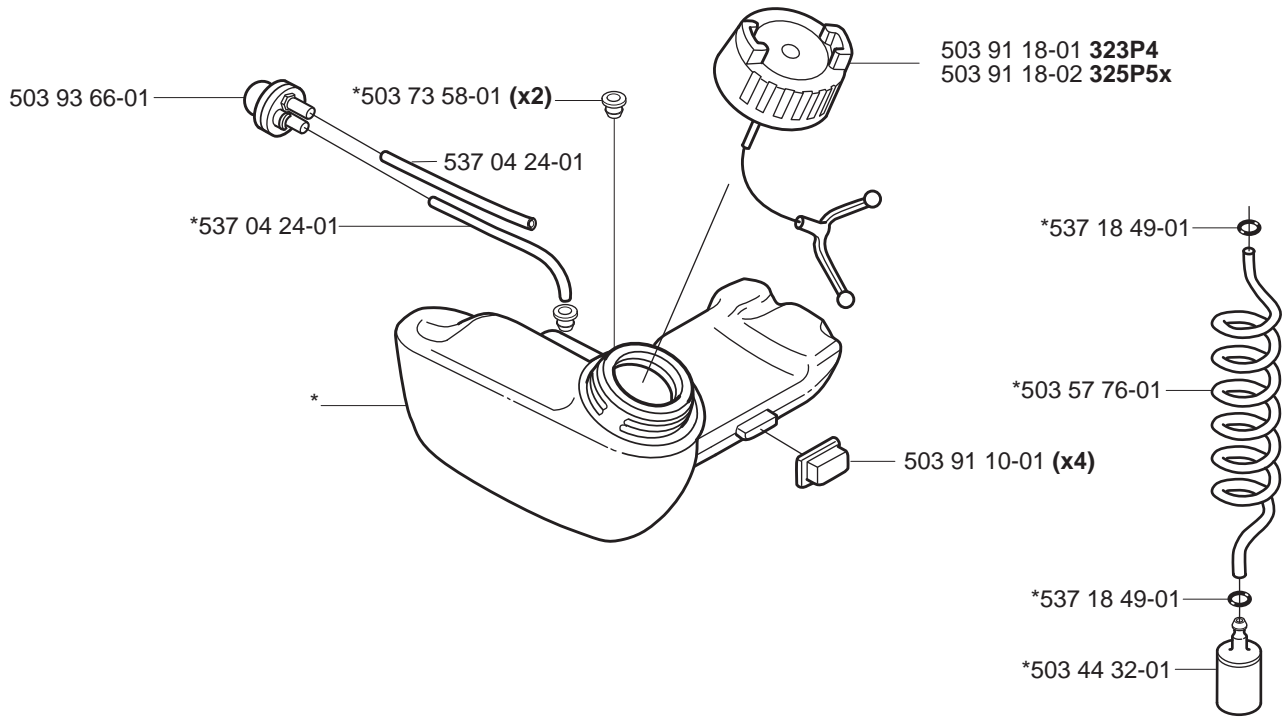

G

*compl 537 06 86-02