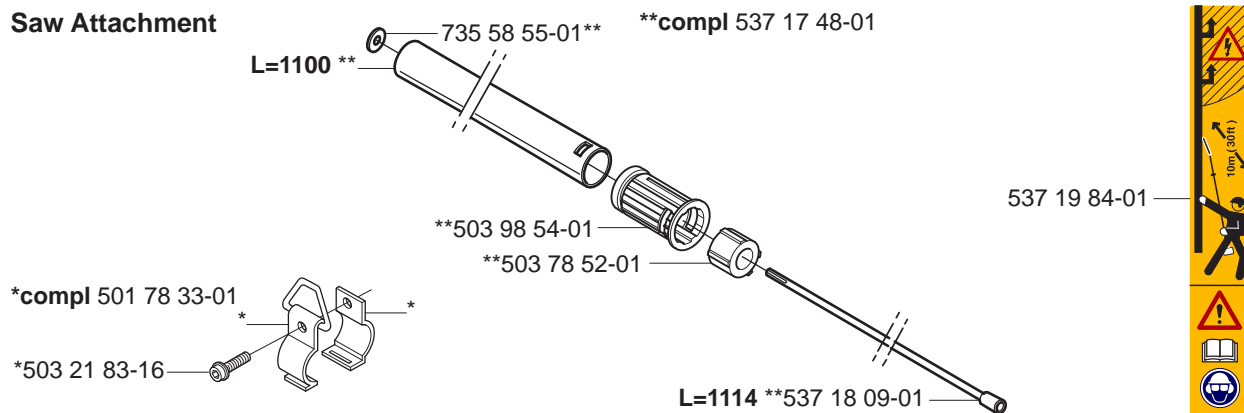

Repuestos

Reservdelar

A

537 23 00-01

B 323P4

B 325P5x

B Saw Attachment

B Saw Attachment