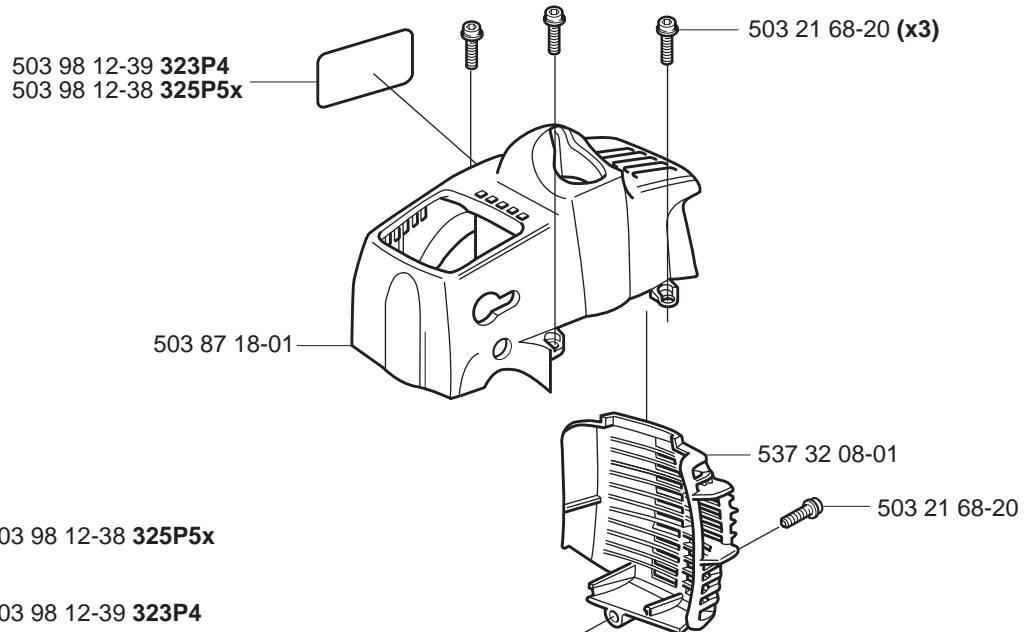

Husqvarna
325P5
X-SERIES

503 98 12-38 325P5x

Husqvarna
323P4

503 98 12-39 323P4