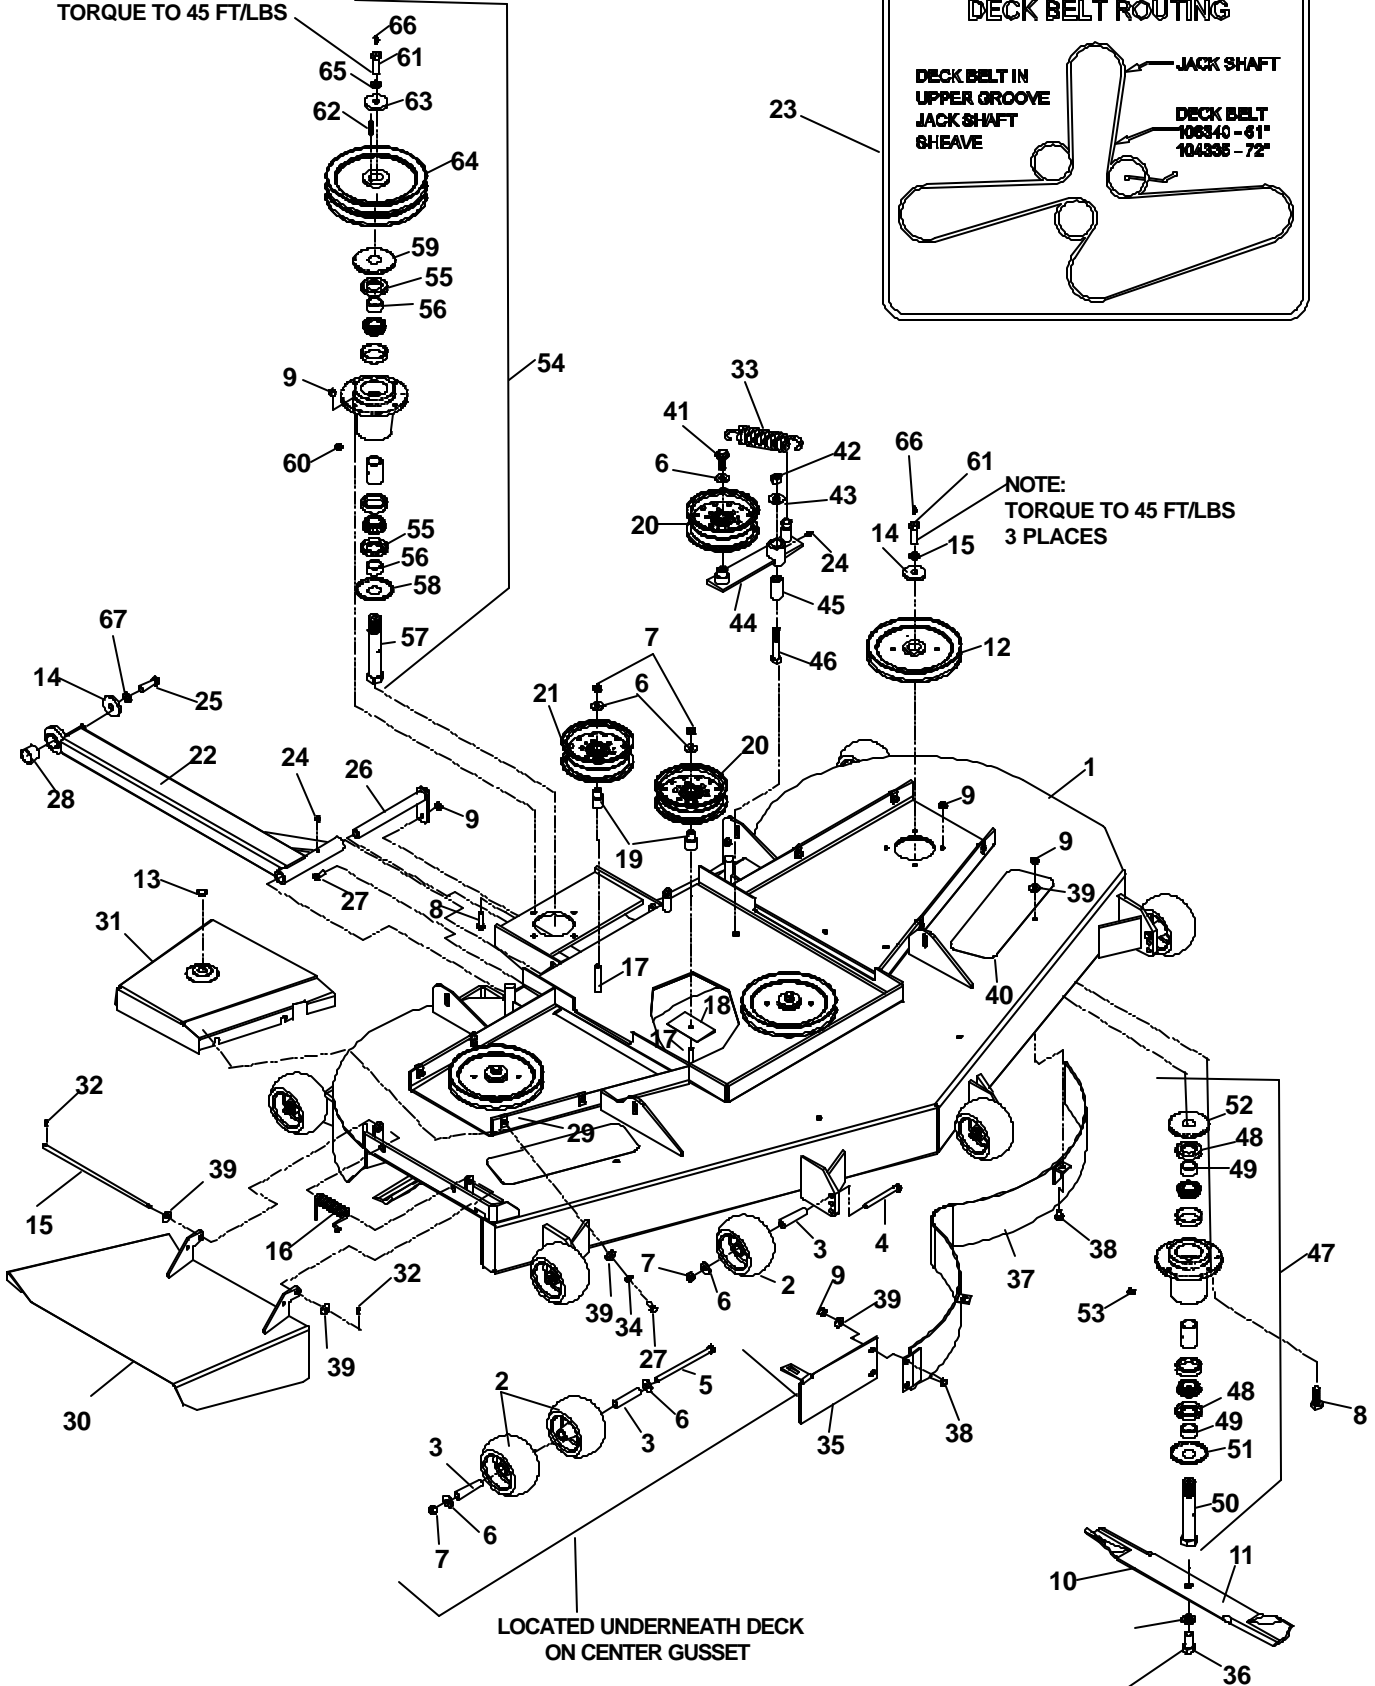

DECK ASSEMBLY

72 INCH

NOTE:
TORQUE TO 45 FT/LBS

NOTE:
TORQUE TO 45 FT/LBS
3 PLACES

LOCATED UNDERNEATH DECK
ON CENTER GUSSET

NOTE:
TORQUE TO 90 FT/LBS
3 PLACES

DECK ASSEMBLY

72 INCH

ITEM	PART NO.	QTY.	DESCRIPTION	ITEM	PART NO.	QTY.	DESCRIPTION
1	539106218	1	72" Deck w/decals	34	539990187	8	Lockwasher, 5/16
2	539102643	8	Anti-scalp roller	35	539105615	1	Baffle, center
3	539102698	8	Bushing	36	539105633	3	Bolt, 5/8-18 x 2, Gd. 8
4	539102754	6	Bolt, 3/8-16 x 3 1/2	37	539105614	1	Baffle, center curved
5	539105422	1	Bolt, 3/8-16 x 6, Gd. 8	38	539990799	5	Bolt, 5/16-18 x 5/8, ...carriage
6	539990517	11	Washer, 3/8	39	539990692	13	Washer, 5/16
7	539990546	9	Nut, 3/8-16, ...centerlock	40	539977778	2	Pad, abrasive
8	539990209	18	Bolt, 5/16-18 x 1	41	539990582	1	Bolt, 3/8-16 x 1, ser.
9	539990184	25	Nut, 5/16-18, ...centerlock	42	539101331	1	Nut, 1/2-13, nyloc
10	539105476	3	Blade, 25"	43	539990550	1	Washer, 1/2
11	539105634	3	Washer, 5/8, spring	44	539103230	1	Idler arm
12	539107279	3	Pulley	45	539103427	1	Bushing, pivot
13	539108382	2	Plug, button hole	46	539103433	1	Bolt, 1/2-13 x 3 1/4, ...Gd. 5
14	539106504	5	Washer, heavy	47	539108764	1	Cutter housing, complete
15	539108318	1	Pivot pin	48	539108754	2	Shaft seal
16	539105822	1	Spring, torsion	49	539108758	2	Spacer
17	539990637	2	Bolt, 3/8-16 x 2 1/2	50	539108761	1	Mini spindle
18	539103303	2	Pad	51	539108449	1	Dust cap, bottom
19	539103295	2	Bushing, idler	52	539108450	1	Dust cap, top
20	539103257	1	Pulley, idler	53	539977326	1	Grease popet
21	539103258	2	Pulley, idler (tall)	54	539108768	1	Jackshaft assembly, ...lower
22	539107750	1	Strut, right	55	539108754	2	Shaft seal
	539107751	1	Strut, left (Not shown)	56	539108758	2	Spacer
23	539104335	1	72" Deck belt	57	539108767	1	Jackshaft spindle
24	539976998	3	Zerk	58	539108449	1	Dust cap, bottom
25	539100141	2	Bolt, 7/16-20 x 1 1/2	59	539108450	1	Dust cap, top
26	539105480	1	Pin	60	539977326	1	Grease popet
	539102619	1	Pin, pivot (Not shown)	61	539101175	4	Bolt, 7/16-20 x 1 1/2, ...GD. 5, special
27	539976934	10	Bolt, 5/16-18 x 3/4	62	539101995	1	Key, 1/4" sq. x 1 1/8"
28	539106401	1	Spacer, strut	63	539106504	1	Washer, heavy
29	539104763	8	"U" clip	64	539106346	1	Sheave
30	539108270	1	Chute, discharge	65	539990247	1	Lockwasher, 7/16
31	539108933	1	Shield, belt, right	66	539976998	4	Zerk
	539108934	1	Shield, belt, left .....(Not shown)	67	539990247	5	Lockwasher, 7/16
32	539990042	2	Cotter pin 1/8" x 1 1/4"				
33	539105192	1	Spring