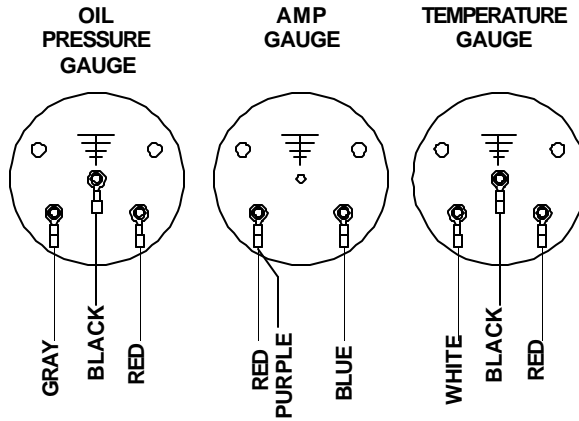

ELECTRICAL GROUP

ELECTRICAL GROUP

ITEM	PART NO.	QTY.	DESCRIPTION
1	539102423	1	Battery
2	539108016	1	Hourmeter, LCD w/flash alert
3	539101770	1	Switch, ignition
4	539103177	1	Nut, ignition switch
5	539103178	1	Cap, ignition switch nut
6	539101768	1	Switch, clutch
7	539107856	1	Power source housing
8	539107857	1	Power source cap
9	539107755	1	Clamp
10	539990692	1	Washer, 5/16
11	539990717	1	Nut, 5/16-18
12	539106312	5	Bolt, , #10-24 x 3/4
13	539976977	5	Nut, #10-24, nyloc
14	539105246	1	Gauge, temperature
15	539106388	1	Gauge, amperes
16	539106387	1	Gaure, oil pressure
17	539107920	1	Lamp socket
18	539108174	1	Lens
19	539108175	1	Lamp
20	539108361	1	Relay, glow plug
21	539102914	4	Relay
22	539108348	1	Timer /glow plug
	539101771	1	Fuse, 7.5 AMP, 32 volts, (Not Shown)
	539102086	1	Fuse, 20 AMP, 32 volts, (Not Shown)
	539108978	1	Fuse, 10 AMP, 32 volts, (Not Shown)
	539108979	1	Fuse, 30 AMP, 32 volts, (Not Shown)
	539108980	1	Fuse, 50 AMP, 32 volts, (Not Shown)
23	539109346	1	Ground

WIRE HARNESS

ITEM	PART NO.	QTY.	DESCRIPTION
------	----------	------	-------------

1	539106390	1	Harness, engine, diesel
2	539107941	1	Cable, positive
3	539107942	1	Cable, negative
4	539102685	1	Loom clip
5	539106386	1	Sender, temperature

DECK LIFT SWITCH VIEWED FROM TERMINAL SIDE

WIRE HARNESS

GAUGE WIRING VIEWED FROM TERMINAL SIDE

MOWER FRONT

WIRING SCHEMATIC

WIRING SCHEMATIC

FOOT PEDAL

ITEM	PART NO.	QTY.	DESCRIPTION
------	----------	------	-------------