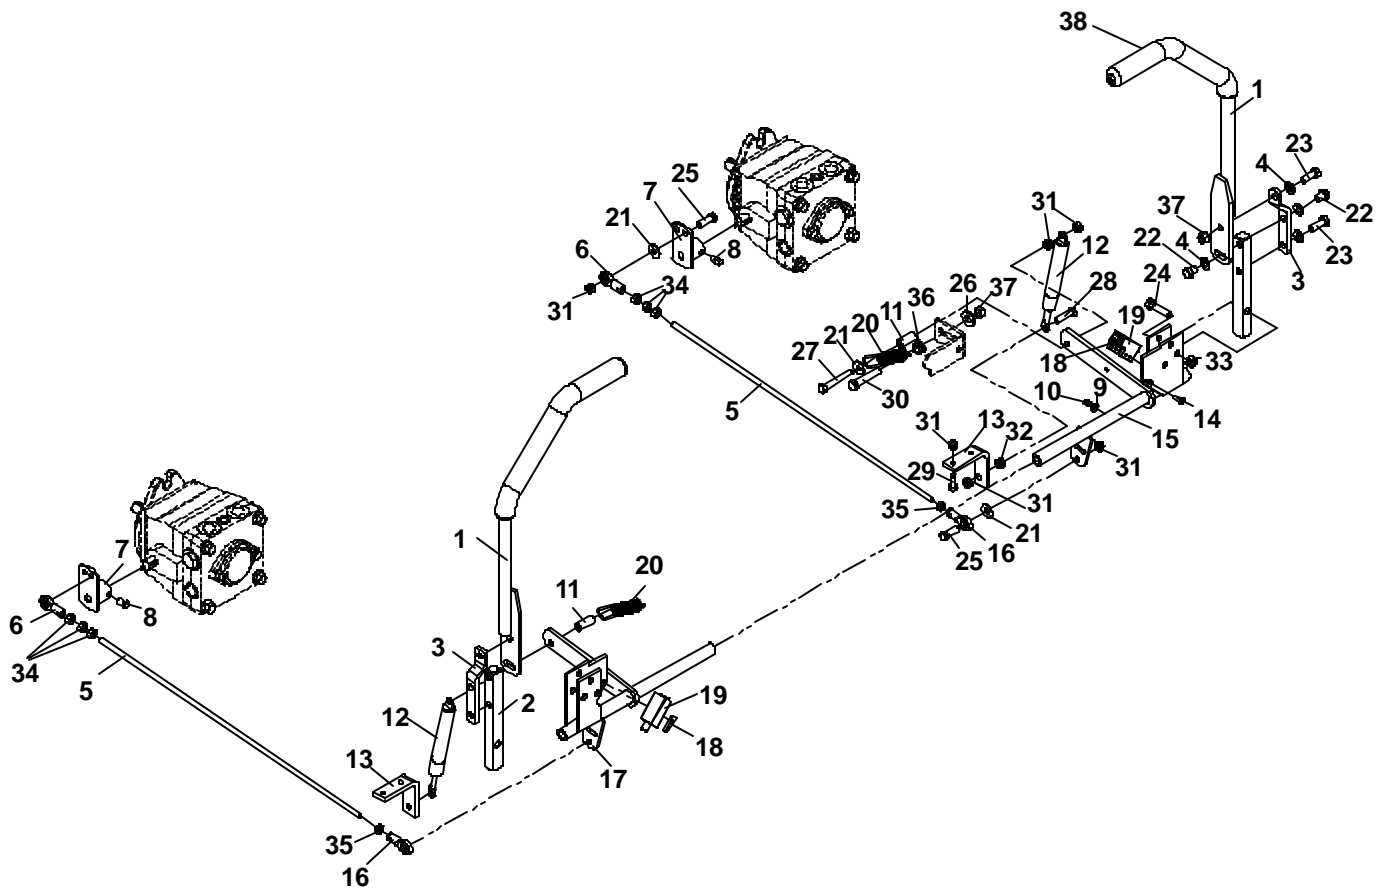

MOTION CONTROL

MOTION CONTROL

ITEM	PART NO.	QTY.	DESCRIPTION
1	539104187	2	Handle
2	539102809	2	Arm, control shaft
3	539106687	2	Control lever extension
4	539102593	8	Washer, 3/8, spring
5	539107837	2	Pump linkage bar
6	539102590	2	Ball end, right
7	539105732	2	Pump lever
8	539105079	2	Setscrew, 5/16-18 sq. x 5/8, cone pt.
9	539103547	2	Washer
10	539976998	2	Zerk
11	539104995	2	Spacer
12	539102720	2	Dampener
13	539106412	2	Bracket, L
14	539976952	4	Screw, #10-24 x 5/8
15	539104363	1	Control, left
16	539102591	2	Ball end, left
17	539104364	1	Control, right
18	539102678	2	Tapped plate
19	539106269	2	Switch
20	539103297	2	Detent spring, rev.
21	539990692	6	Washer, 5/16
22	539106776	4	Bolt, 3/8-16 x 1/2
23	539990563	4	Bolt, 3/8-16 x 1
24	539990655	6	Bolt, 3/8-16 x 1 1/2
25	539990209	4	Bolt, 5/16-18 x 1
26	539990517	2	Washer, 3/8
27	539991055	2	Bolt, 5/16-18 x 2 1/4, tap
28	539990627	2	Bolt, 5/16-18 x 1 1/4
29	539976934	4	Bolt, 5/16-18 x 3/4
30	539990588	2	Bolt, 3/8-16 x 2
31	539990184	14	Nut, 5/16-18, centerlock
32	539990585	2	Nut, 5/16-18, serrated washer
33	539990546	6	Nut, 3/8-16, centerlock
34	539990223	6	Nut, 5/16-24
35	539991073	2	Nut, 5/16-24, jam, LH
36	539990613	2	Nut, 3/8-16
37	539976979	4	Nut, 3/8-16, nyloc
38	539102592	2	Grip