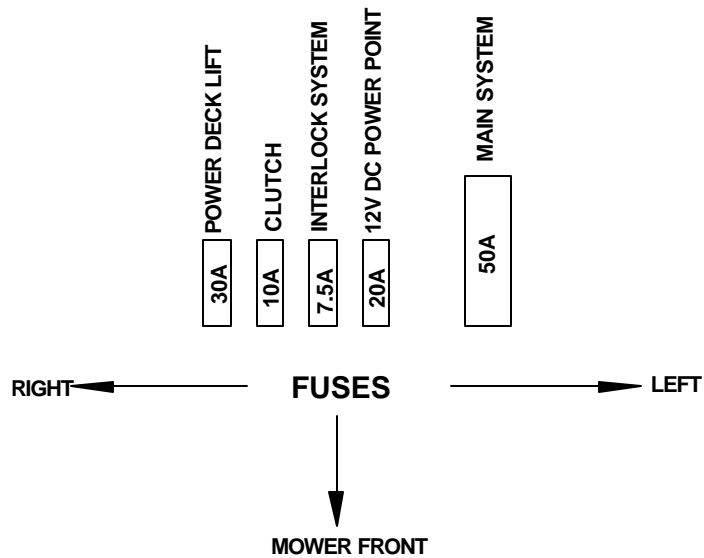

DECK LIFT SWITCH VIEWED FROM TERMINAL SIDE

WIRE HARNESS

GAUGE WIRING VIEWED FROM TERMINAL SIDE

MOWER FRONT

WIRING SCHEMATIC

WIRING SCHEMATIC

FOOT PEDAL

ITEM	PART NO.	QTY.	DESCRIPTION
------	----------	------	-------------