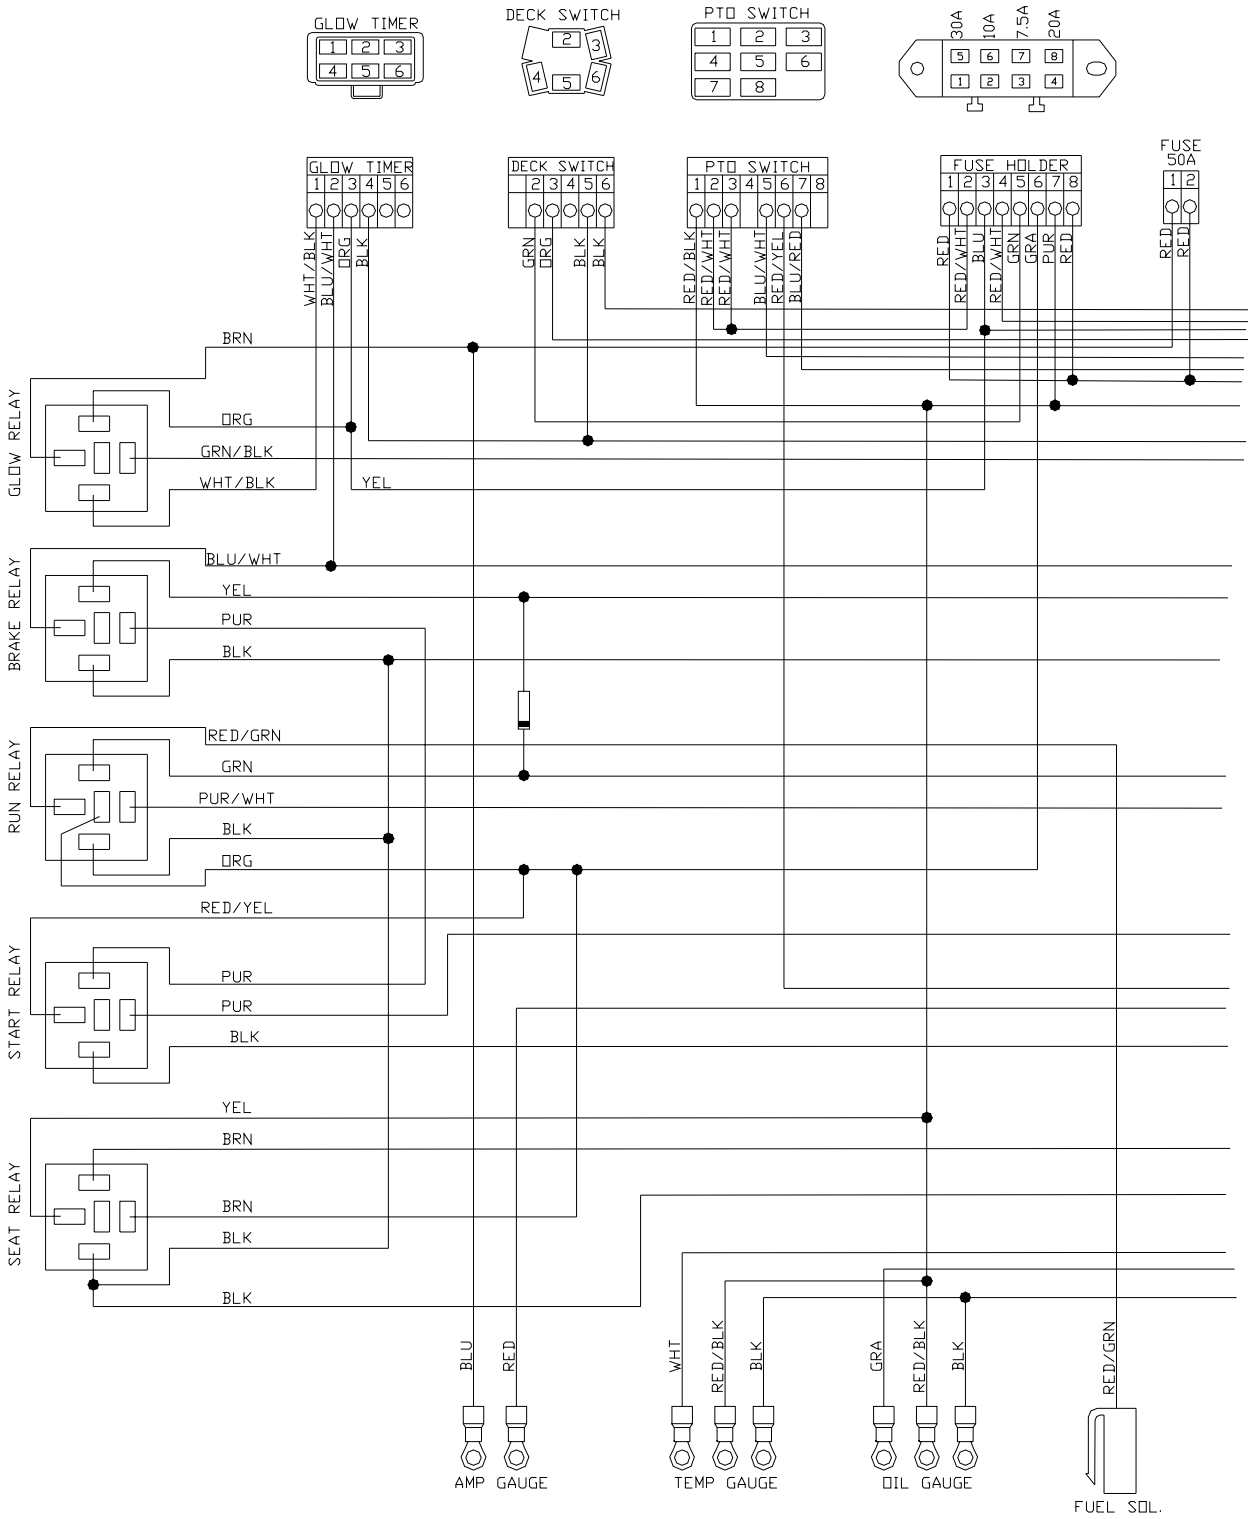

DECALS

DECALS

ITEM	PART NO.	QTY.	DESCRIPTION
1	539913010	1	Decal, CPSC
2	539105746	1	Decal, Euro servering
3	539108335	1	Decal, Belt routing
4	539104790	2	Decal, Husqvarna
5	539105744	1	Decal, Euro danger, belt drives
6	539105232	1	Decal, Anti-scalp
7	539105803	1	Decal, crown
8	539105745	1	Decal, Euro battery warning
9	539108123	1	Decal, 12V DC
10	539103333	2	Decal, Motion control
11	539105785	1	Decal, Euro warning
12	539105743	2	Decal, Euro no step
13	539108121	1	Decal, Front Console
14	539105301	1	Decal, Mobil
15	539105334	1	Decal, Fuel valve
16	539106066	1	Decal, Height indication, metric
17	539106065	1	Decal, Height indication, metric
18	539106253	1	Decal, BZE6127D
	539106254	1	Decal, BZE6134D
	539106255	1	Decal, BZE7234D
19	539108124	1	Decal, Service
20	539108122	1	Decal, Right Console
21	539108262	1	Decal, 34 Turbo, left
22	539108263	1	Decal, 34 Turbo, right
23	539108497	1	Decal, HOT
24	539105829	1	Decal, Sound power
	539100128	1	Decal, engine exhaust (Not shown)

WIRE HARNESS

ITEM	PART NO.	QTY.	DESCRIPTION
------	----------	------	-------------

1	539106390	1	Harness, engine, diesel
2	539107941	1	Cable, positive
3	539107942	1	Cable, negative
4	539102685	1	Loom clip
5	539106386	1	Sender, temperature

DECK LIFT SWITCH VIEWED FROM TERMINAL SIDE

WIRE HARNESS

GAUGE WIRING VIEWED FROM TERMINAL SIDE

MOWER FRONT

WIRING SCHEMATIC

WIRING SCHEMATIC

FOOT PEDAL

ITEM	PART NO.	QTY.	DESCRIPTION
------	----------	------	-------------

1	539976979	3	Nut, 3/8-16, nyloc
2	539105184	1	Plate, tightening
3	539105181	1	Pedal, lift
4	539105187	1	Pad, anti-skid
5	539990655	3	Bolt 3/8-16 x 1 1/2