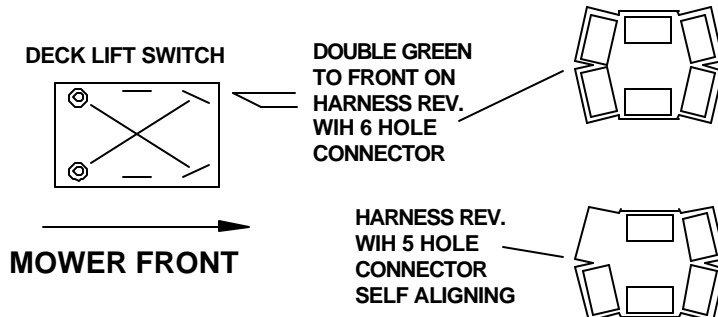

DECK LIFT SWITCH VIEWED FROM TERMINAL SIDE