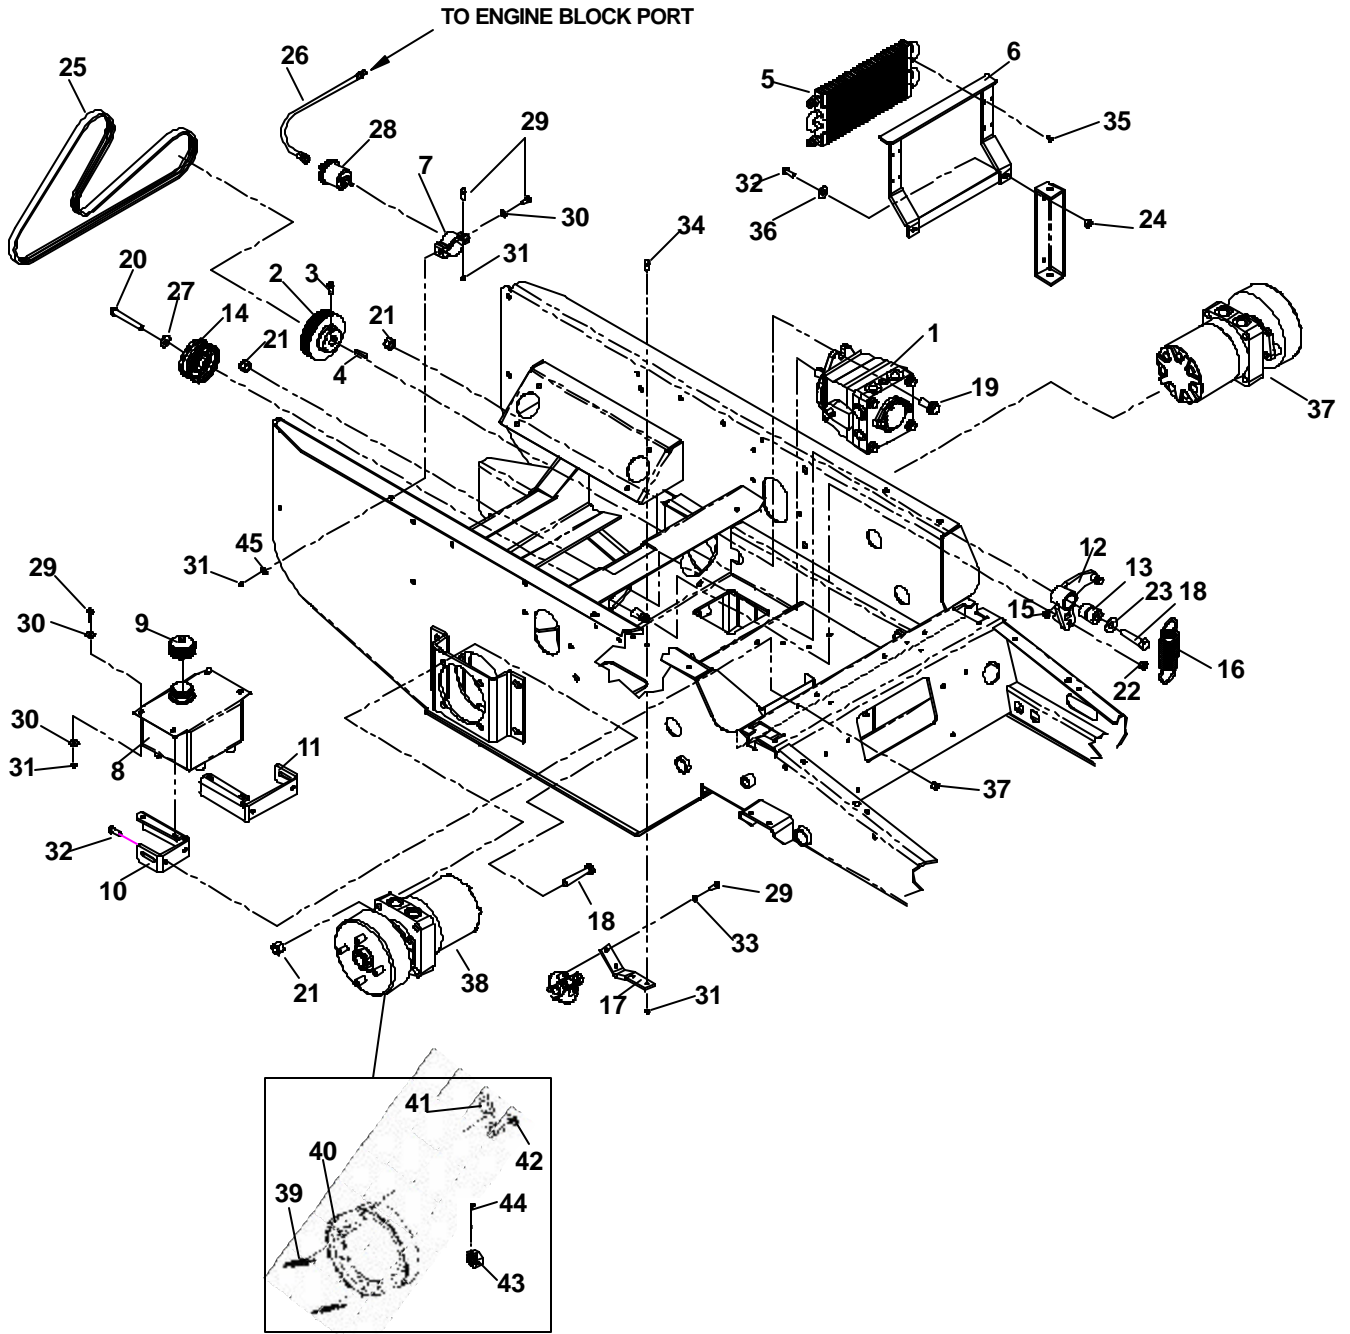

HYDRAULIC ASSEMBLY

HYDRAULIC ASSEMBLY

ITEM	PART NO.	QTY.	DESCRIPTION
1	539106333	2	Pump
2	539106334	2	Sheave, pump
3	539102716	4	Setscrew, 5/16-18 x 1
4	539109178	2	Key, metric
5	539106356	1	Cooler
6	539107810	1	Mount, cooler
7	539107844	1	Clamp, oil sender
8	539105891	1	Reservoir
9	539101202	1	Oil cap
10	539105026	1	Tank mount, right
11	539105027	1	Tank, mount, left
12	539106425	1	Arm
13	539106417	1	Bushing
14	539919078	1	Pulley, idler
15	539912758	1	Zerk
16	539102666	1	Spring
17	539106290	1	Mount, filter
18	539108346	9	Bolt, 1/2-13 x 2 1/2
19	539990622	4	Bolt, 1/2-13 x 1 1/4, serrated head
20	539101341	1	Bolt, 3/8-16 x 3
21	539101331	13	Nut, 1/2-13, nyloc
22	539976979	3	Nut, 3/8-16, nyloc
23	539990550	1	Washer, 1/2
24	539990717	6	Nut, 5/16-18, nyloc
25	539106341	1	Belt, pump
26	539108053	1	Hose
27	539990122	1	Washer, 3/8, SAE
28	539106382	1	Sender, oil pressure
29	539990580	8	Bolt, 1/4-20 x 3/4
30	539990598	9	Washer, 1/4
31	539976978	8	Nut, 1/4-20, nyloc
32	539990209	6	Bolt, 5/16-18 x 1
33	539990052	2	Lockwasher, 1/4
34	539990548	2	Bolt, 1/4-20 x 1
35	539106289	4	Screw, #10 x 5/8, tapping
36	539990692	2	Washer, 5/16
37	539106266	1	Wheel motor, left
38	539106267	1	Wheel motor, right
39	539108523	2	Return spring
40	539108524	2	Shoe assembly
41	539108525	1	Lever
42	539108526	1	Clip
43	539105277	2	Castle nut
44	539990297	2	Cotter pin
45	539109347	1	Washer, n1/4, external star