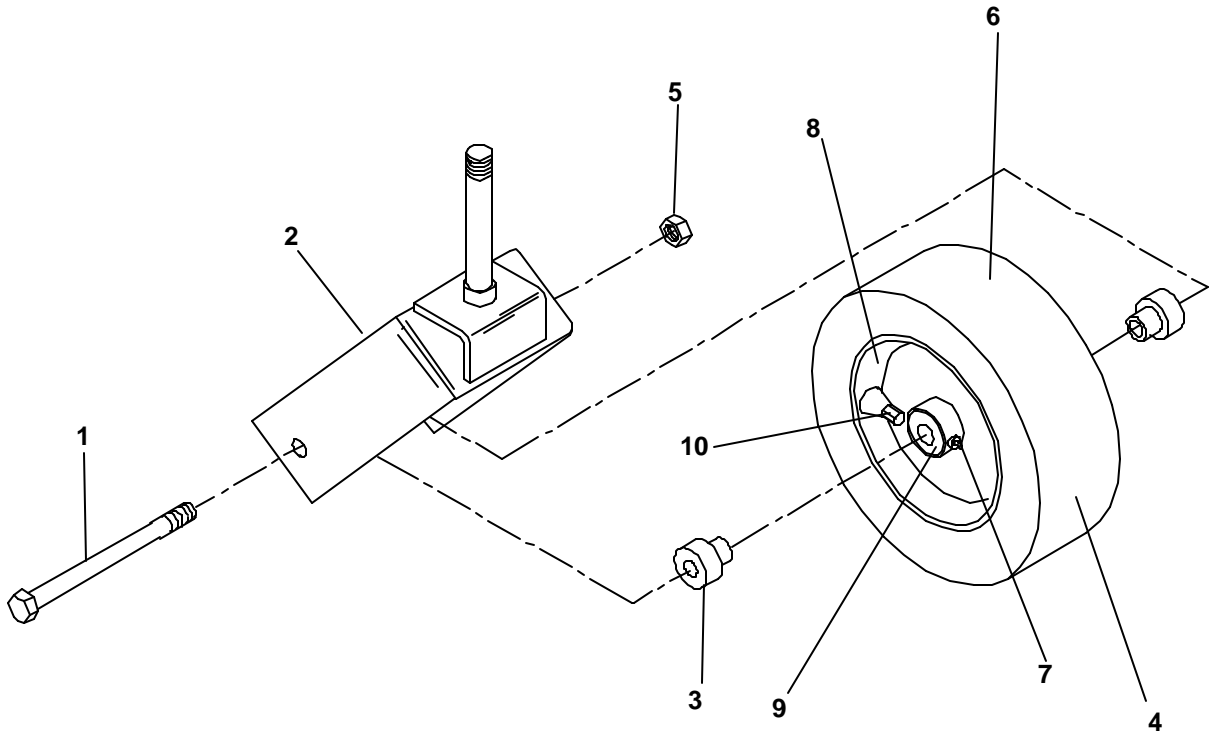

CASTER ASSEMBLY