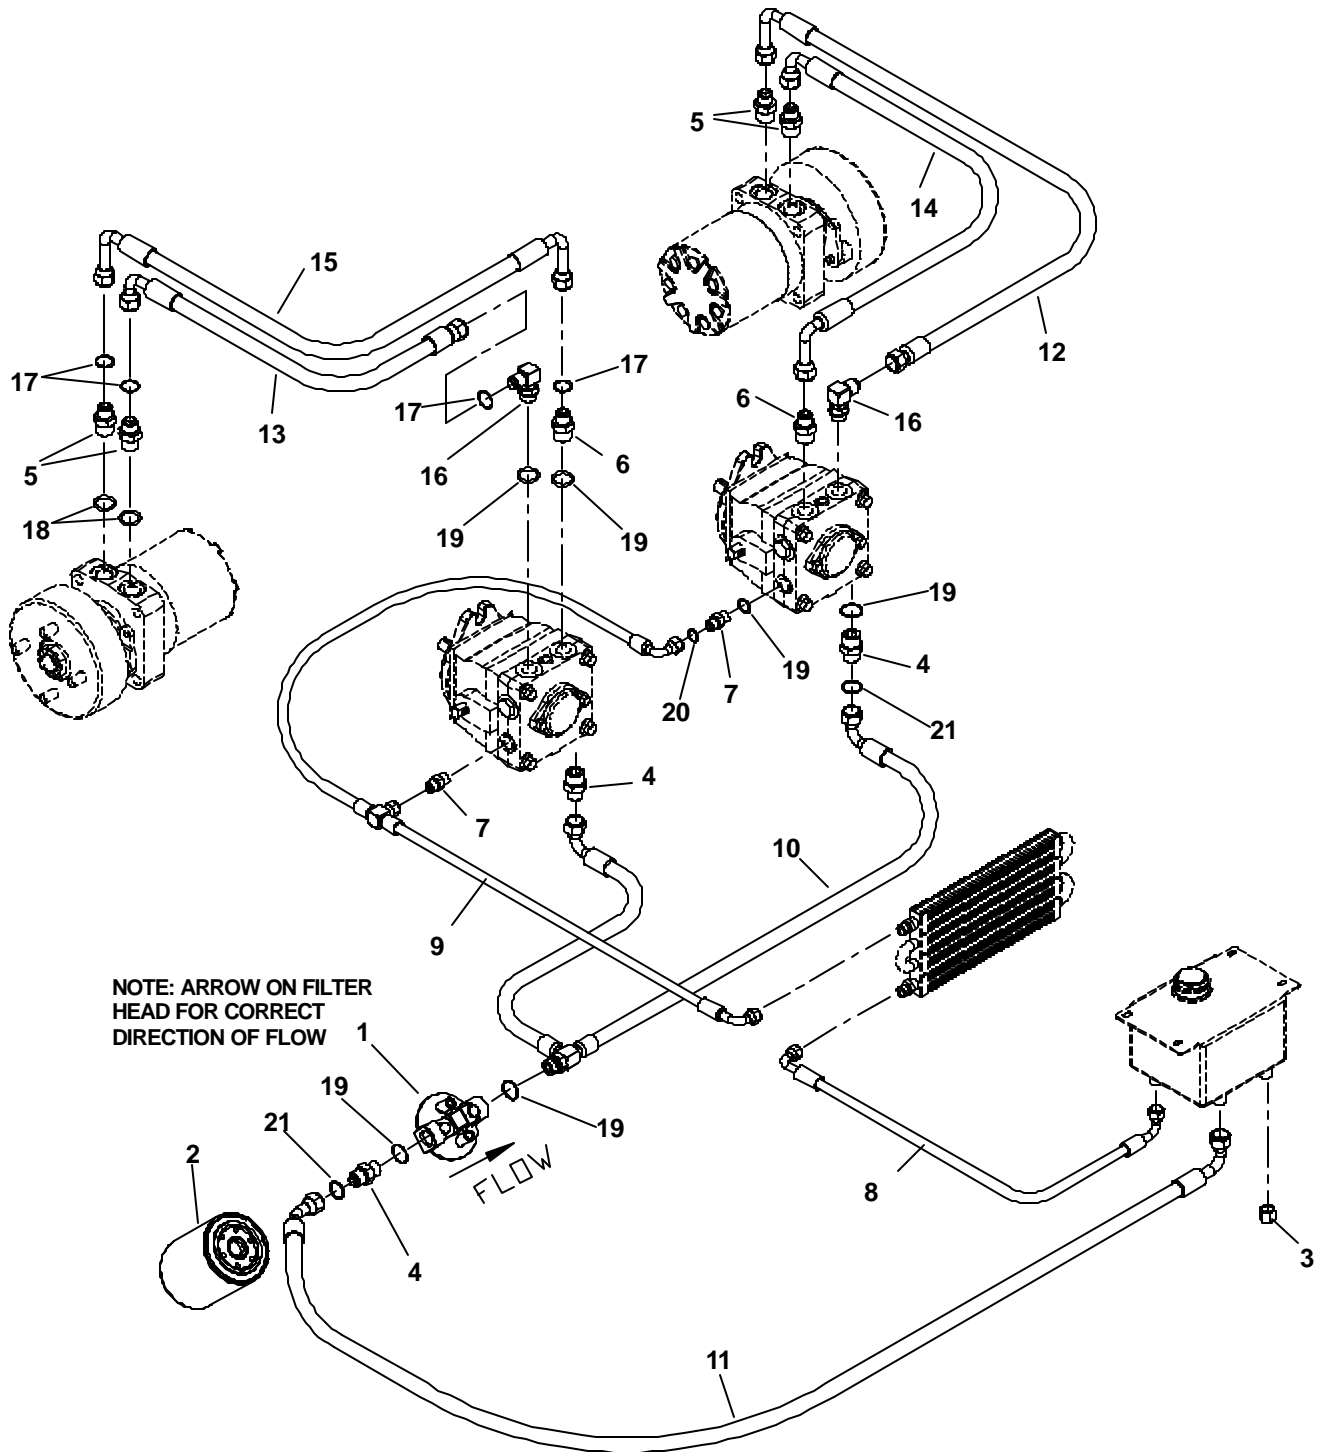

HYDRAULIC HOSES AND FITTINGS

HYDRAULIC HOSES AND FITTINGS

ITEM	PART NO.	QTY.	DESCRIPTION
1	539105892	1	Filter head
2	539105893	1	Filter
3	539105168	1	Cap nut, reservoir drain
4	539101237	3	Straight connector
5	539106357	4	Fitting, wheel motors
6	539106358	2	Fitting, pumps
7	539106359	2	Fitting, pumps (return side)
8	539106360	1	Hose, cooler-reservoir
9	539106361	1	Hose, T, pumps-cooler
10	539106362	1	Hose, T, filter, out-pumps
11	539106363	1	Hose, reservoir-filter, in
12	539106364	1	Hose, LL pump-LR mtr
13	539106365	1	Hose, RR pump-RF mtr
14	539106366	1	Hose, LR pump-LF mtr
15	539106367	1	Hose, RL pump-RR mtr
16	539106370	2	Fitting
17	539108983	8	`O' ring
18	539103114	4	`O' ring
19	539103115	6	`O' ring
20	539103118	2	`O' ring
21	539103119	3	`O' ring