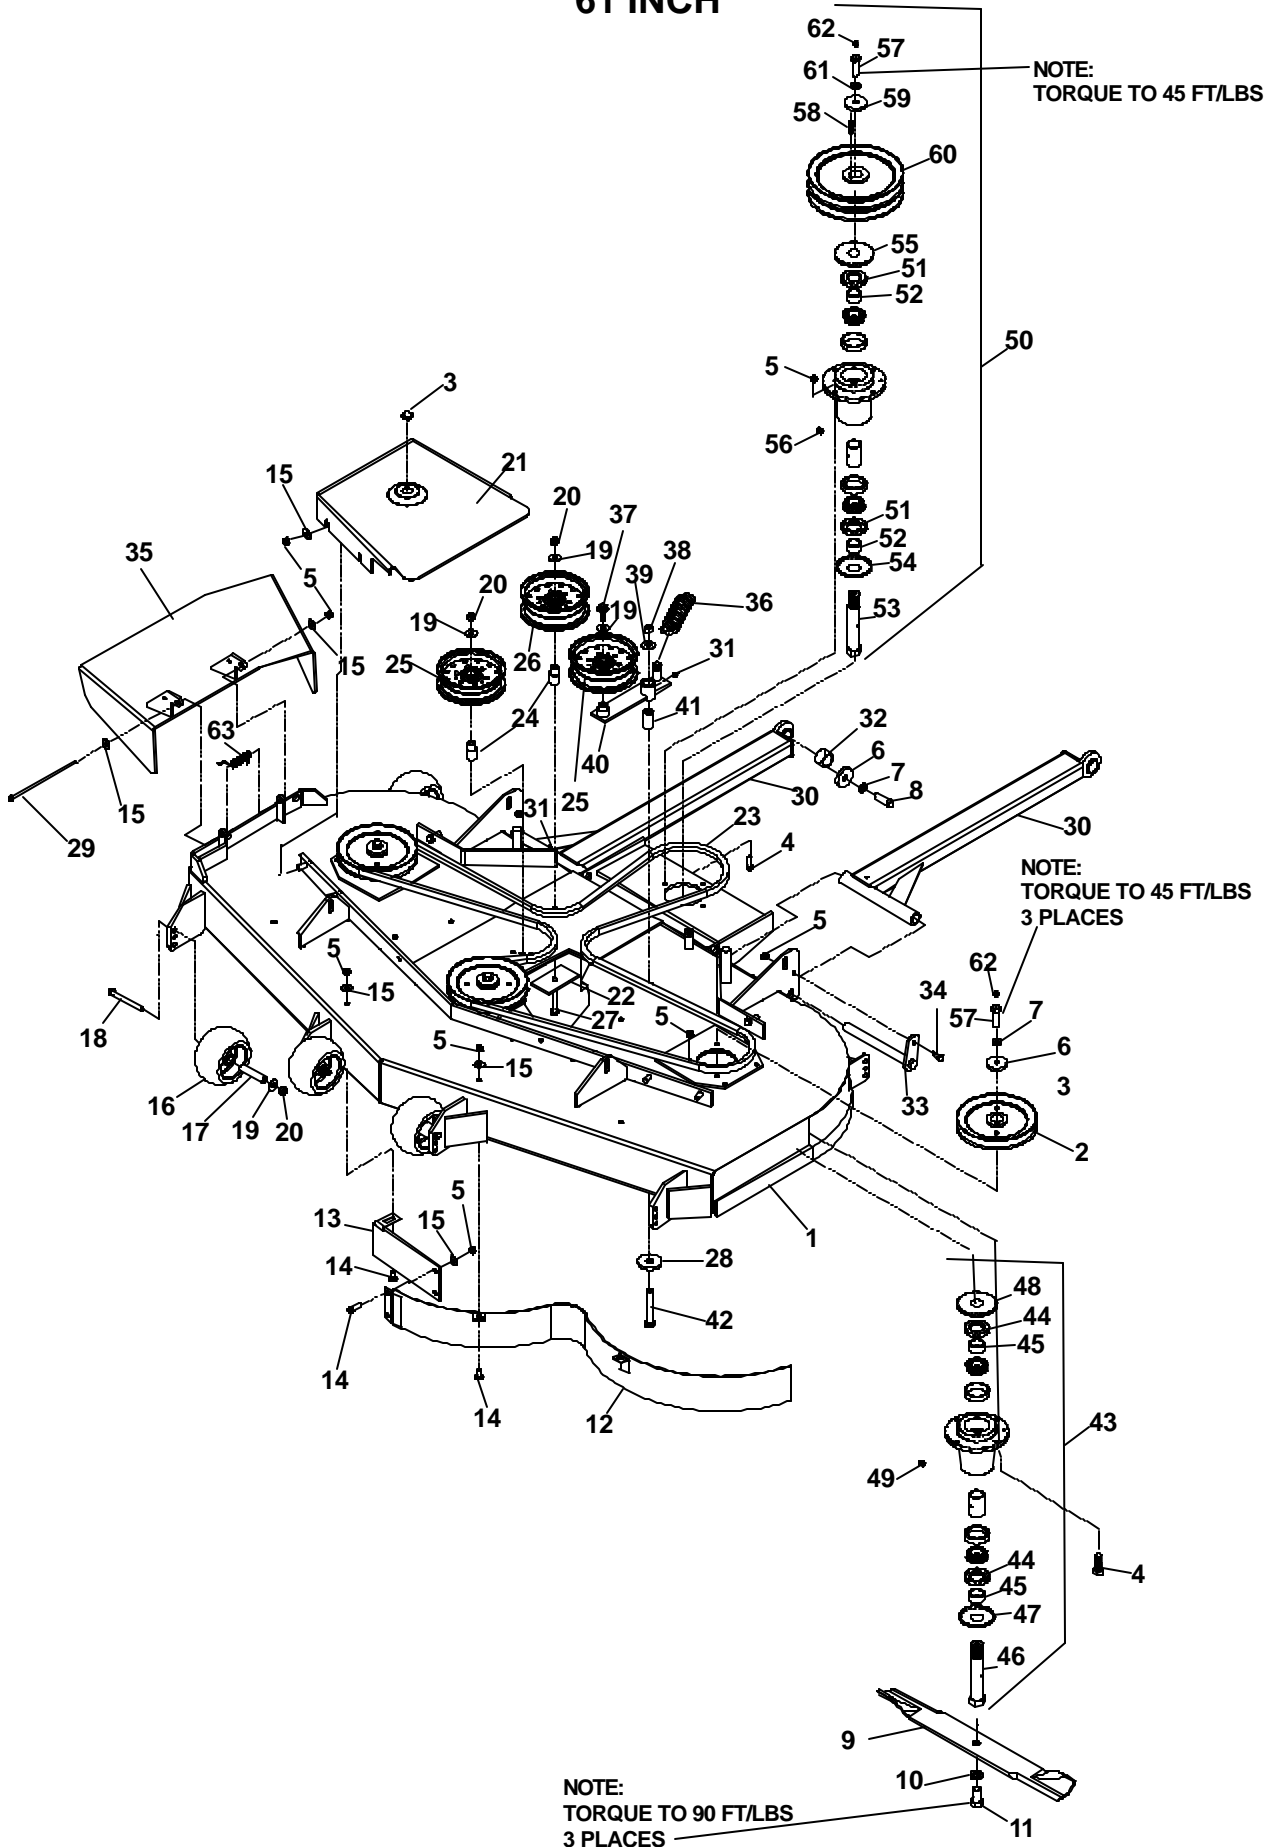

DECK ASSEMBLY

61 INCH

DECK ASSEMBLY

61 INCH

ITEM	PART NO.	QTY.	DESCRIPTION	ITEM	PART NO.	QTY.	DESCRIPTION
1	539106217	1	61" Deck w/decals	30	539107751	2	Strut weldment
2	539107278	3	Pulley	31	539976998	2	Zerk
3	539108382	2	Plug, button hole	32	539106401	1	Spacer, strut
4	539990209	18	Bolt, 5/16-18 x 1	33	539105480	2	Pin weldment
5	539990184	31	Nut, 5/16-18, ... centerlock	34	539976934	2	Bolt, 5/16-18 x 3/4
6	539106504	5	Washer, heavy	35	539106512	1	Chute, discharge
7	539990247	5	Lockwasher, 7/16	36	539105192	1	Spring
8	539100141	2	Bolt, 7/16-20 x 1 1/2	37	539990582	1	Bolt, 3/8-16 x 1, ser.
9	539101733	3	Blade, 21"	38	539101331	1	Nut, 1/2-13, nyloc
10	539990333	3	Lockwasher, 5/8	39	539990550	1	Washer, 1/2
11	539103299	3	Bolt, 5/8-18 x 1 1/4	40	539103230	1	Idler arm
12	539105465	1	Main weldment	41	539103427	1	Bushing, pivot
13	539105461	1	Baffle, center	42	539103433	1	Bolt, 1/2-13 x 3 1/4, GD. 5
14	539990799	5	Bolt, 5/16-18 x 5/8, ... carriage	43	539108763	1	Cutter housing, complete
15	539990692	11	Washer, 5/16	44	539108754	2	Shaft seal
16	539102643	6	Anit-scalp roller	45	539108758	2	Spacer
17	539102698	6	Bushing	46	539108760	1	Mini spindle
18	539102754	6	Bolt, 3/8-16 x 3 1/2	47	539108449	1	Dust cap, bottom
19	539990517	8	Washer, 3/8	48	539108450	1	Dust cap, top
20	539990546	8	Nut 3/8-16, ... centerlock	49	539977326	1	Grease popet
21	539108914	1	Belt shield, 61", right	50	539108768	1	Jackshaft assembly, ... lower
	539108916	1	Belt shield, 61", left ..... (Not shown)	51	539108754	2	Shaft seal
22	539103303	2	Pad	52	539108758	2	Spacer
23	539106340	1	Belt, 61"	53	539108767	1	Jackshaft spindle
24	539103295	2	Bushing, idler	54	539108449	1	Dust cap, bottom
25	539103257	2	Pulley, idler	55	539108450	1	Dust cap, top
26	539103258	1	Pulley, idler, tall	56	539977326	1	Grease popet
27	539990637	2	Bolt, 3/8-16 x 2 1/2	57	539101175	4	Bolt, 7/16-20 x 1 1/2, ... GD. 5, special
28	539102243	1	Washer, support	58	539101995	1	Key, 1/4" sq. x 1 1/8"
29	539105827	1	Screw, 5/16-18 x 8 1/2	59	539106504	1	Washer, heavy
				60	539106346	1	Sheave
				61	539990247	1	Lockwasher, 7/16
				62	539976998	4	Zerk
				63	539105822	1	Spring torsion