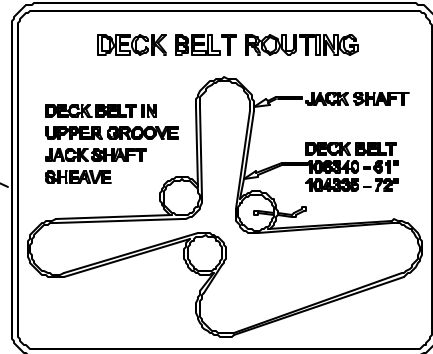

DECK ASSEMBLY

72 INCH

NOTE:
TORQUE TO 45 FT/LBS

NOTE:
TORQUE TO 45 FT/LBS
3 PLACES

LOCATED UNDERNEATH DECK
ON CENTER GUSSET

NOTE:
TORQUE TO 90 FT/LBS
3 PLACES

DECK ASSEMBLY

72 INCH

ITEM	PART NO.	QTY.	DESCRIPTION	ITEM	PART NO.	QTY.	DESCRIPTION
1	539106218	1	72" Deck w/decals	34	539990187	8	Lockwasher, 5/16
2	539102643	8	Anti-scalp roller	35	539105615	1	Baffle, center
3	539102698	8	Bushing	36	539105633	3	Bolt, 5/8-18 x 2, Gd. 8
4	539102754	6	Bolt, 3/8-16 x 3 1/2	37	539105614	1	Baffle, center curved
5	539105422	1	Bolt, 3/8-16 x 6, Gd. 8	38	539990799	5	Bolt, 5/16-18 x 5/8, ...carriage
6	539990517	11	Washer, 3/8	39	539990692	13	Washer, 5/16
7	539990546	9	Nut, 3/8-16, ...centerlock	40	539977778	2	Pad, abrasive
8	539990209	18	Bolt, 5/16-18 x 1	41	539990582	1	Bolt, 3/8-16 x 1, ser.
9	539990184	25	Nut, 5/16-18, ...centerlock	42	539101331	1	Nut, 1/2-13, nyloc
10	539105476	3	Blade, 25"	43	539990550	1	Washer, 1/2
11	539105634	3	Washer, 5/8, spring	44	539103230	1	Idler arm
12	539107279	3	Pulley	45	539103427	1	Bushing, pivot
13	539108382	2	Plug, button hole	46	539103433	1	Bolt, 1/2-13 x 3 1/4, ...Gd. 5
14	539106504	5	Washer, heavy	47	539108764	1	Cutter housing, complete
15	539108318	1	Pivot pin	48	539108754	2	Shaft seal
16	539105822	1	Spring, torsion	49	539108758	2	Spacer
17	539990637	2	Bolt, 3/8-16 x 2 1/2	50	539108761	1	Mini spindle
18	539103303	2	Pad	51	539108449	1	Dust cap, bottom
19	539103295	2	Bushing, idler	52	539108450	1	Dust cap, top
20	539103257	1	Pulley, idler	53	539977326	1	Grease popet
21	539103258	2	Pulley, idler (tall)	54	539108768	1	Jackshaft assembly, ...lower
22	539107750	1	Strut, right	55	539108754	2	Shaft seal
	539107751	1	Strut, left (Not shown)	56	539108758	2	Spacer
23	539104335	1	72" Deck belt	57	539108767	1	Jackshaft spindle
24	539976998	3	Zerk	58	539108449	1	Dust cap, bottom
25	539100141	2	Bolt, 7/16-20 x 1 1/2	59	539108450	1	Dust cap, top
26	539105480	1	Pin	60	539977326	1	Grease popet
	539102619	1	Pin, pivot (Not shown)	61	539101175	4	Bolt, 7/16-20 x 1 1/2, ...GD. 5, special
27	539976934	10	Bolt, 5/16-18 x 3/4	62	539101995	1	Key, 1/4" sq. x 1 1/8"
28	539106401	1	Spacer, strut	63	539106504	1	Washer, heavy
29	539104763	8	"U" clip	64	539106346	1	Sheave
30	539108270	1	Chute, discharge	65	539990247	1	Lockwasher, 7/16
31	539108933	1	Shield, belt, right	66	539976998	4	Zerk
	539108934	1	Shield, belt, left .....(Not shown)	67	539990247	5	Lockwasher, 7/16
32	539990042	2	Cotter pin 1/8" x 1 1/4"				
33	539105192	1	Spring