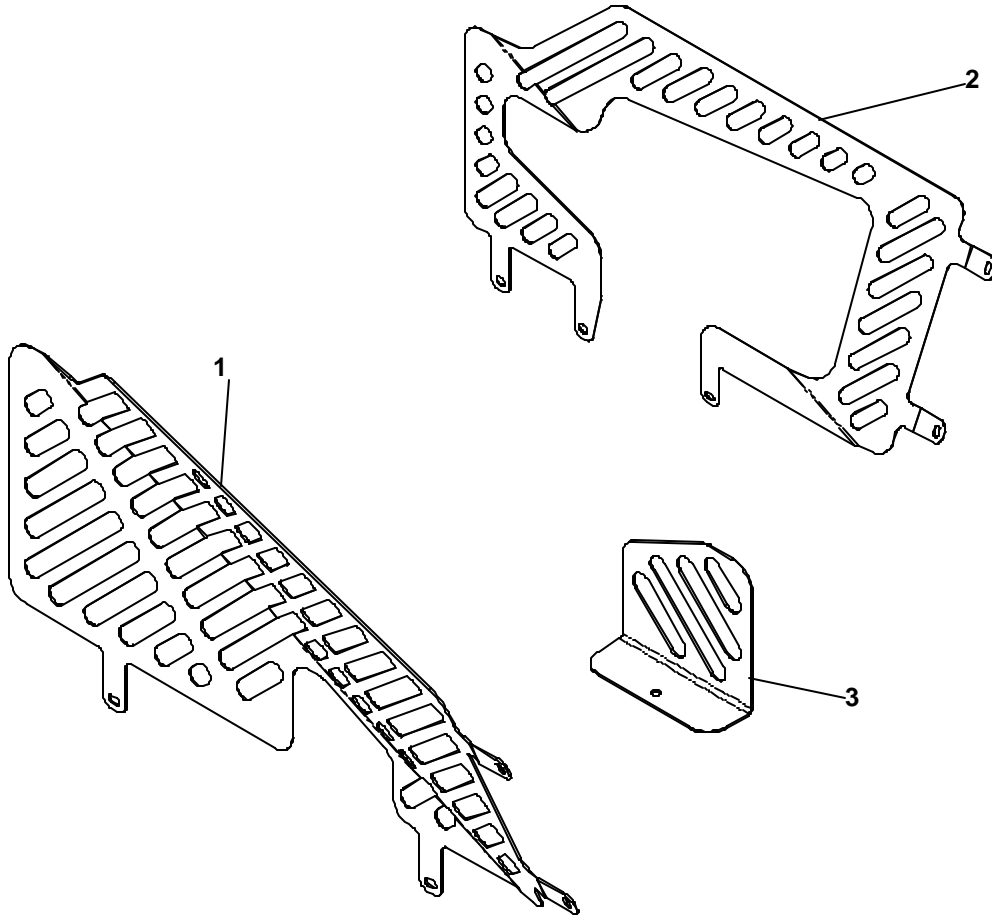

SEAT ASSEMBLY

SEAT ASSEMBLY

ITEM	PART NO.	QTY.	DESCRIPTION
1	539108360	1	Seat mount
2	539105038	1	Bracket, seat
3	539105039	4	Stud plate mount
4	539103247	2	Seat lanyard
5	539107859	1	Seat, suspension
6	539990580	2	Bolt, 1/4-20 x 3/4
7	539990209	2	Bolt, 5/16-18 x 1
8	539101341	2	Bolt, 3/8-16 x 3
9	539976978	6	Nut, 1/4-20, nyloc
10	539990717	6	Nut, 5/16-18, nyloc
11	539990546	4	Nut, 3/8-16, centerlock
12	539990692	4	Washer, 5/16
13	539108716	1	Armrest kit, left
14	539108717	1	Armrest kit, right
15	539108718	1	Seat cushion kit
16	539108719	1	Back cushion kit
17	539108720	1	Slide kit, seat adjustment
	539108745	1	Switch-snap mount kit (Not shown)

EC GUARD GROUP

ITEM	PART NO.	QTY.	DESCRIPTION
------	----------	------	-------------

1	539106336	1	Guard, right
2	539106337	1	Guard, left
3	539108342	1	Access plate
	539990074	1	Screw, 1/4-20 x 3/4, rd head (Not shown)
	539990580	8	Bolt 1/4-20 x 3/4 (Not shown)
	539976978	9	Nut, 1/4-20, nyloc (Not shown)
	539990598	9	Washer, 1/4 (Not shown)