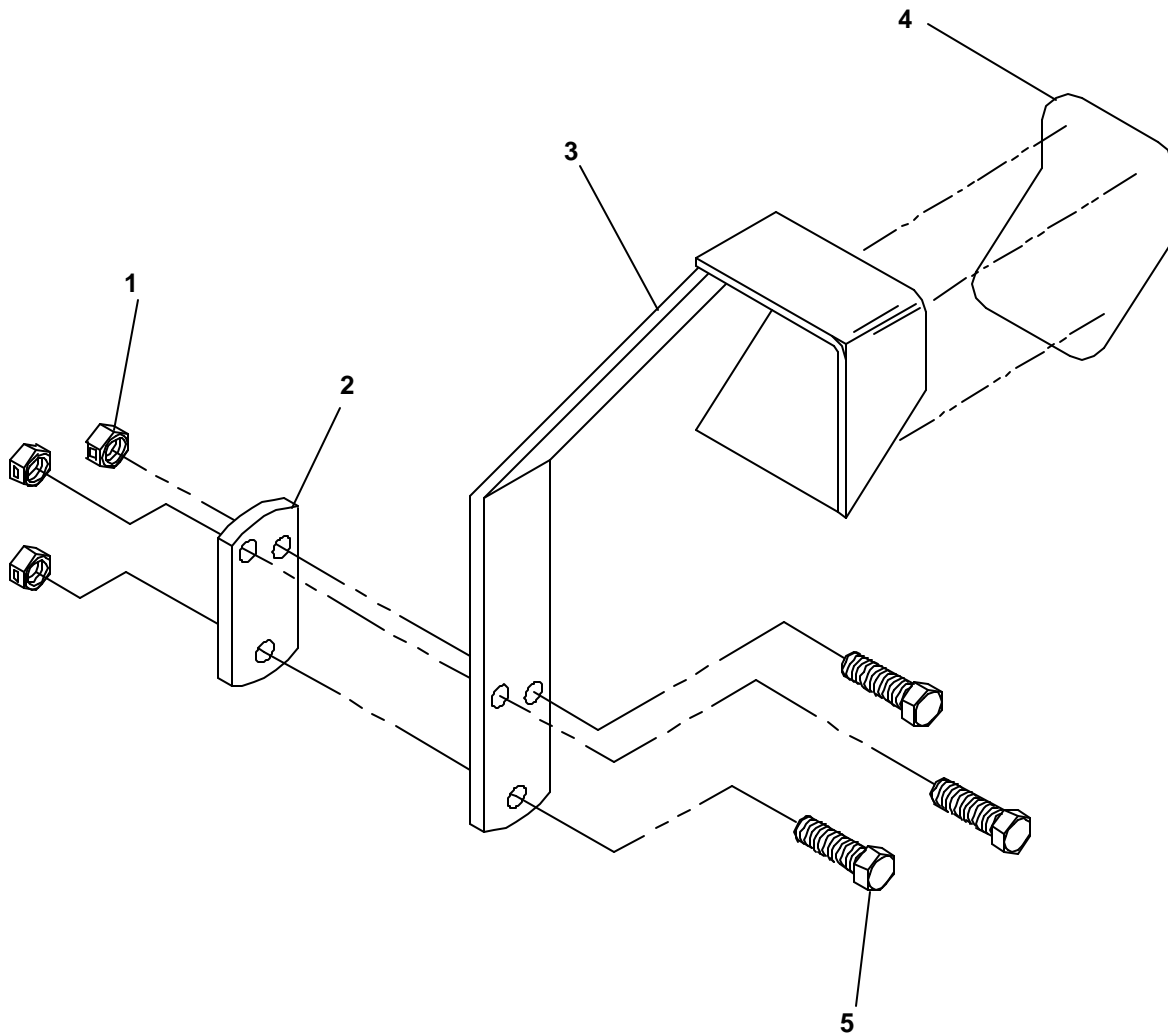

DECK LIFT SWITCH VIEWED FROM TERMINAL SIDE

WIRE HARNESS

GAUGE WIRING VIEWED FROM TERMINAL SIDE

MOWER FRONT

WIRING SCHEMATIC

WIRING SCHEMATIC

FOOT PEDAL

ITEM	PART NO.	QTY.	DESCRIPTION
------	----------	------	-------------