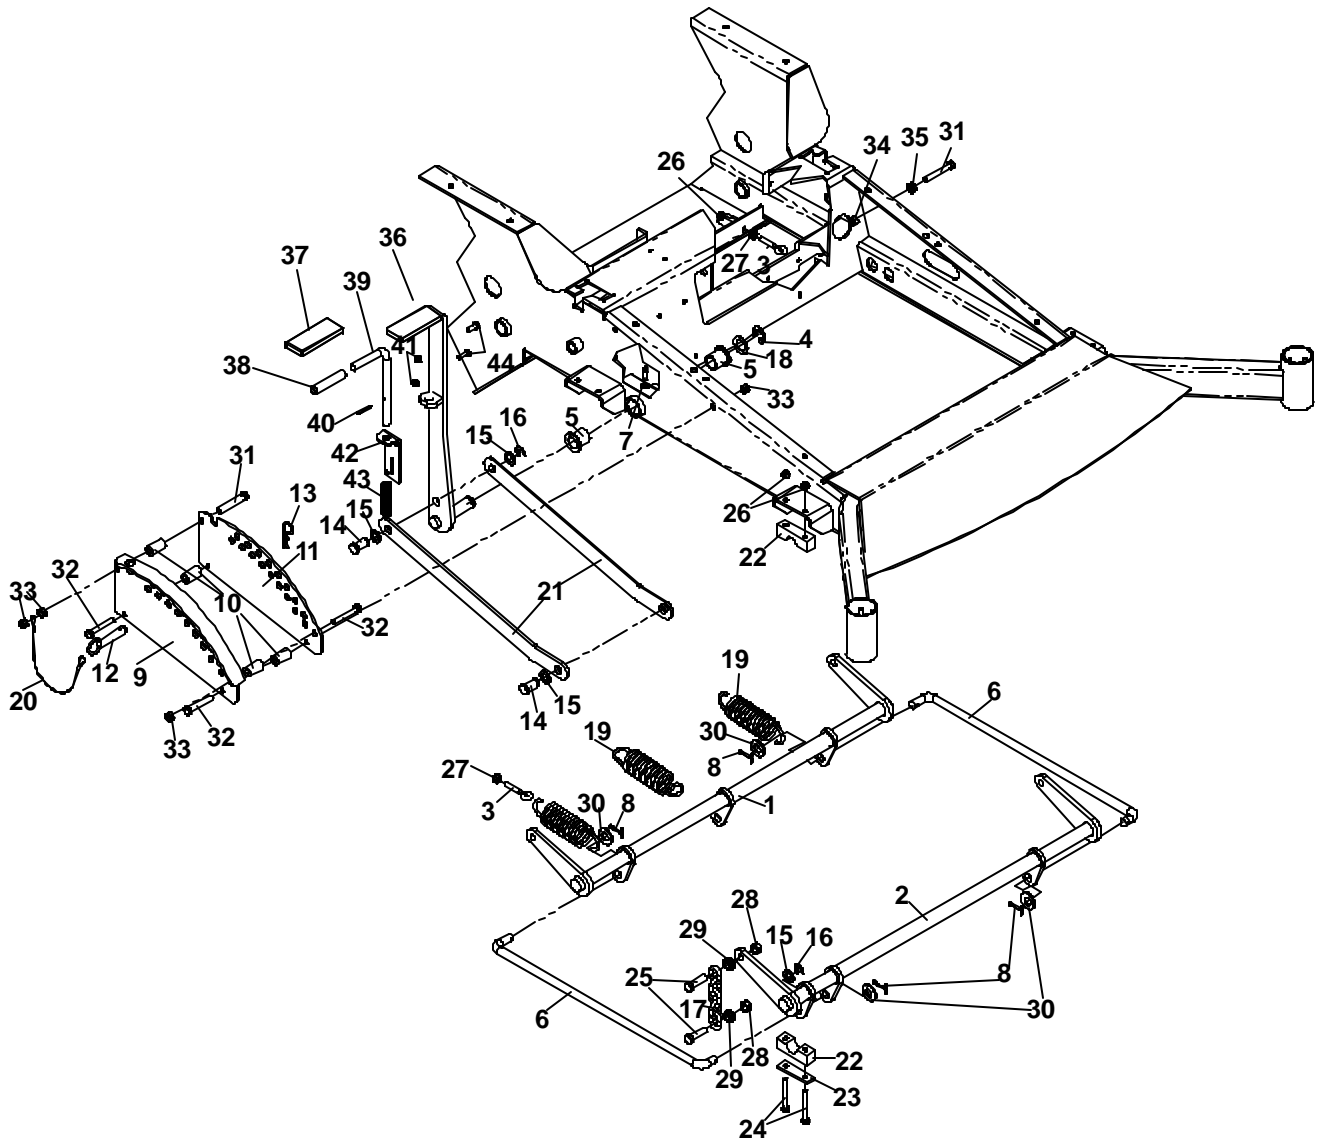

DECK LIFT

MANUAL

DECK LIFT

MANUAL

ITEM	PART NO.	QTY.	DESCRIPTION
1	539108354	1	Shaft, lift, rear
2	539108355	1	Shaft, lift, front
3	539101982	3	Eyebolt, right
4	539101802	1	E-ring, 7/8
5	539101232	2	Bushing, flanged-PM
6	539104310	2	Link, connecting
7	539104761	1	Zerk, long
8	539990654	4	Pin, cotter, 5/32 x 1 1/4
9	539104321	1	Adjustment plate
10	539104530	4	Spacer
11	539104323	1	Adjustment plate
12	539102526	1	Lift pin
13	539976989	1	Hairpin, #4
14	539105060	2	Pin, clevis
15	539991043	4	Bushing, machine, 5/8
16	539105069	2	E-ring, 5/8
17	539102641	4	Lift chain
18	539923787	1	Bushing, machine, 7/8
19	539104760	3	Spring, extension
20	539105059	1	Lanyard
21	539105050	2	Lift linkage
22	539104808	8	Pillow block
23	539104807	4	Bar, reinforcement
24	539991046	8	Bolt, 5/16-18 x 2 1/2
25	539101175	8	Bolt, 7/16-14 x 1 1/2
26	539990184	11	Nut, 5/16-18, centerlock
27	539990585	3	Nut, 5/16-18, serrated washer
28	539990839	8	Nut, 7/16-14, centerlock
29	539102582	8	Nut, 7/16-14, whiz
30	539976982	4	Washer, 5/8
31	539990637	2	Bolt, 3/8-16 x 2 1/2
32	539990629	3	Bolt, 3/8-16 x 2 1/4
33	539990546	5	Nut, 3/8-16, centerlock
34	539976979	1	Nut, 3/8-16, nyloc
35	539990613	1	Nut, 3/8-16, serrated washer
36	539108322	1	Lever
37	539102515	1	Grip
38	539101050	1	Grip
39	539104523	1	Pin
40	539106532	1	Pin, 3/16 x 1 1/4, grooved
41	539990761	2	Nut, 1/4-20, centerlock
42	539103534	1	Pin mt, upper
43	539101058	1	Spring
44	539990580	2	Bolt, 1/4-20 x 3/4
	539106345	1	Plug (Not shown)(Top of Right Console)