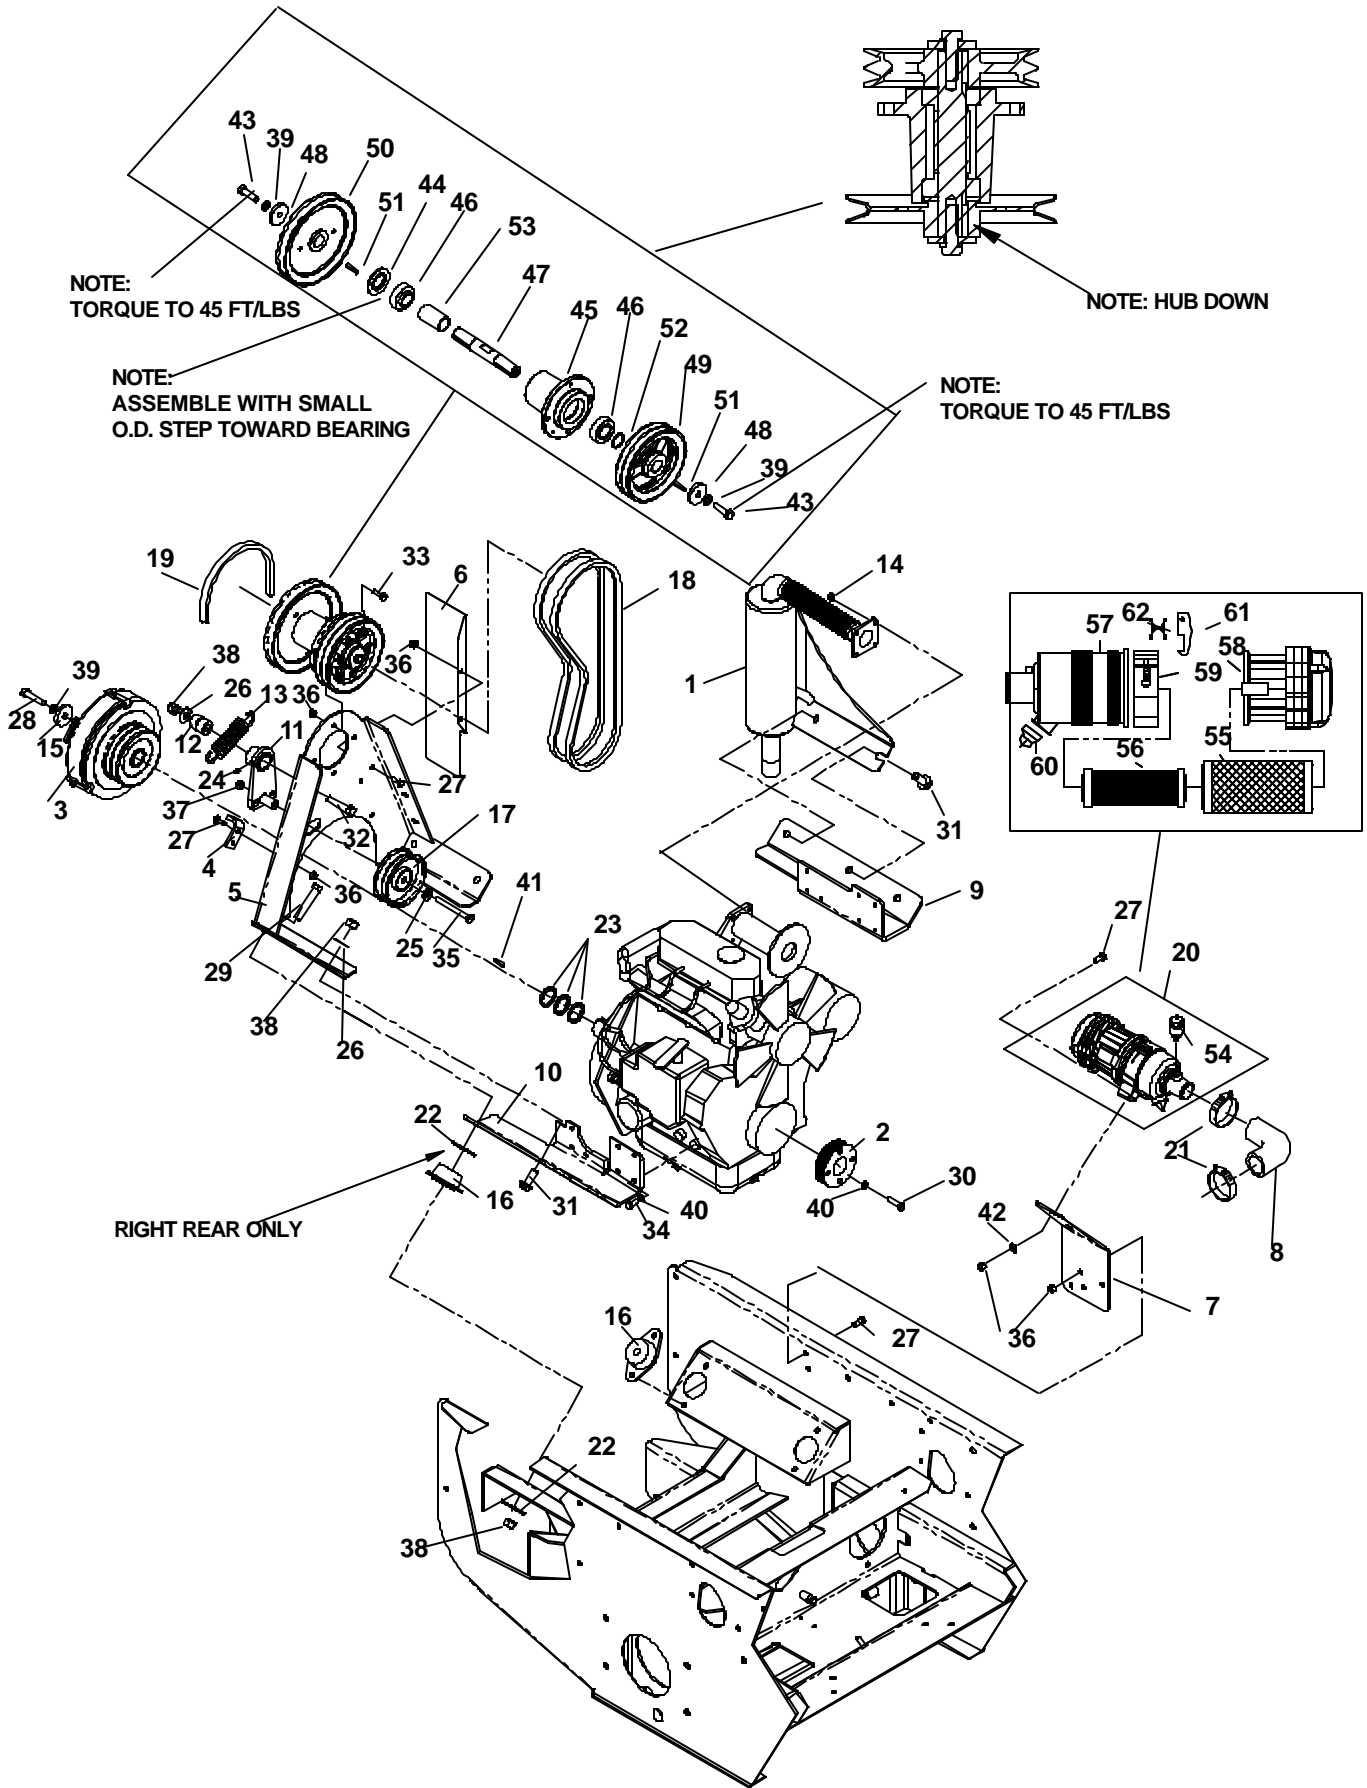

ENGINE ASSEMBLY

34 H.P.

ENGINE ASSEMBLY

34 H.P.

ITEM	PART NO.	QTY.	DESCRIPTION	ITEM	PART NO.	QTY.	DESCRIPTION
1	539109568	1	Muffler	33	539990209	4	Bolt, 5/16-18 x 1
2	539106335	1	Sheave, engine	34	539300600	13	Bolt, M8 x 1.25 x 20
3	539106329	1	Clutch	35	539108271	1	Bolt, 3/8-16 x 3 1/2
4	539108054	1	Restraint	36	539990717	10	Nut, 5/16-18, nyloc
5	539106306	1	Jack mount	37	539976979	1	Nut, 3/8-16, nyloc
6	539107864	1	Shield, heat	38	539101331	7	Nut, 1/2-13, nyloc
7	539107841	1	Bracket, air filter	39	539990247	3	Lockwasher, 7/16
8	539106381	1	Hose	40	539990187	17	Lockwasher, 5/16
9	539107861	1	Engine mount, left	41	539100152	1	Key, 1/4 sq. x 1 7/8
10	539107862	1	Engine mount, right	42	539990692	2	Washer, 5/16
11	539106422	1	Arm	43	539100141	3	Bolt, 7/16-20 x 1 1/2
12	539106417	1	Bushing	44	539107272	1	Combo spacer
13	539103256	1	Spring	45	539104852	1	Housing
14	539109801	4	Nut, M8-1.25, stover top lock	46	539102677	2	Bearing
15	539106504	1	Washer, heavy	47	539106344	1	Spindle
16	539106291	4	Isolator mount, engine	48	539106504	2	Washer, heavy
17	539107994	1	Idler	49	539106347	1	Sheave
18	539106338	1	Belt, primary (matched set only)	50	539105485	1	Pulley
19	539106339	1	Belt, mule	51	539101995	2	Key, 1/4" sq. x 1 1/8"
20	539106315	1	Air filter assembly	52	539102244	1	Machine bushing, 18 ga
21	539106383	2	Clamp	53	539102676	1	Spacer
22	539104959	5	Isolator washer	54	539106375	1	Indicator, air filter
23	539108052	1	Bushing, machine, 1 1/8 x 10 ga.	55	539106313	1	Air filter
24	539976998	1	Zerk	56	539106377	1	Safety element
25	539990122	1	Washer, 3/8,SAE	57	539108471	1	Body
26	539990550	1	Washer, 1/2	58	539108473	1	Precleaner assembly
27	539976934	8	Bolt, 5/16-18 x 3/4	59	539108474	1	Mounting bracket
28	539991120	1	Bolt, 7/16- 20 x 2 1/2	60	539108472	1	S-drain
29	539101332	4	Bolt, 1/2-13 x 2 3/4	61	539108475	2	Clamp
30	539977692	4	Bolt, M8-1.25 x 35	62	539108476	2	Hinge
31	539990622	2	Bolt, 1/2-13 x 1 1/4, serrated head	539106327	1	Stub shaft (Not shown)	
32	539108346	1	Bolt, 1/2-13 x 2 1/2	539109177	1	Manifold gasket (Not Shown)