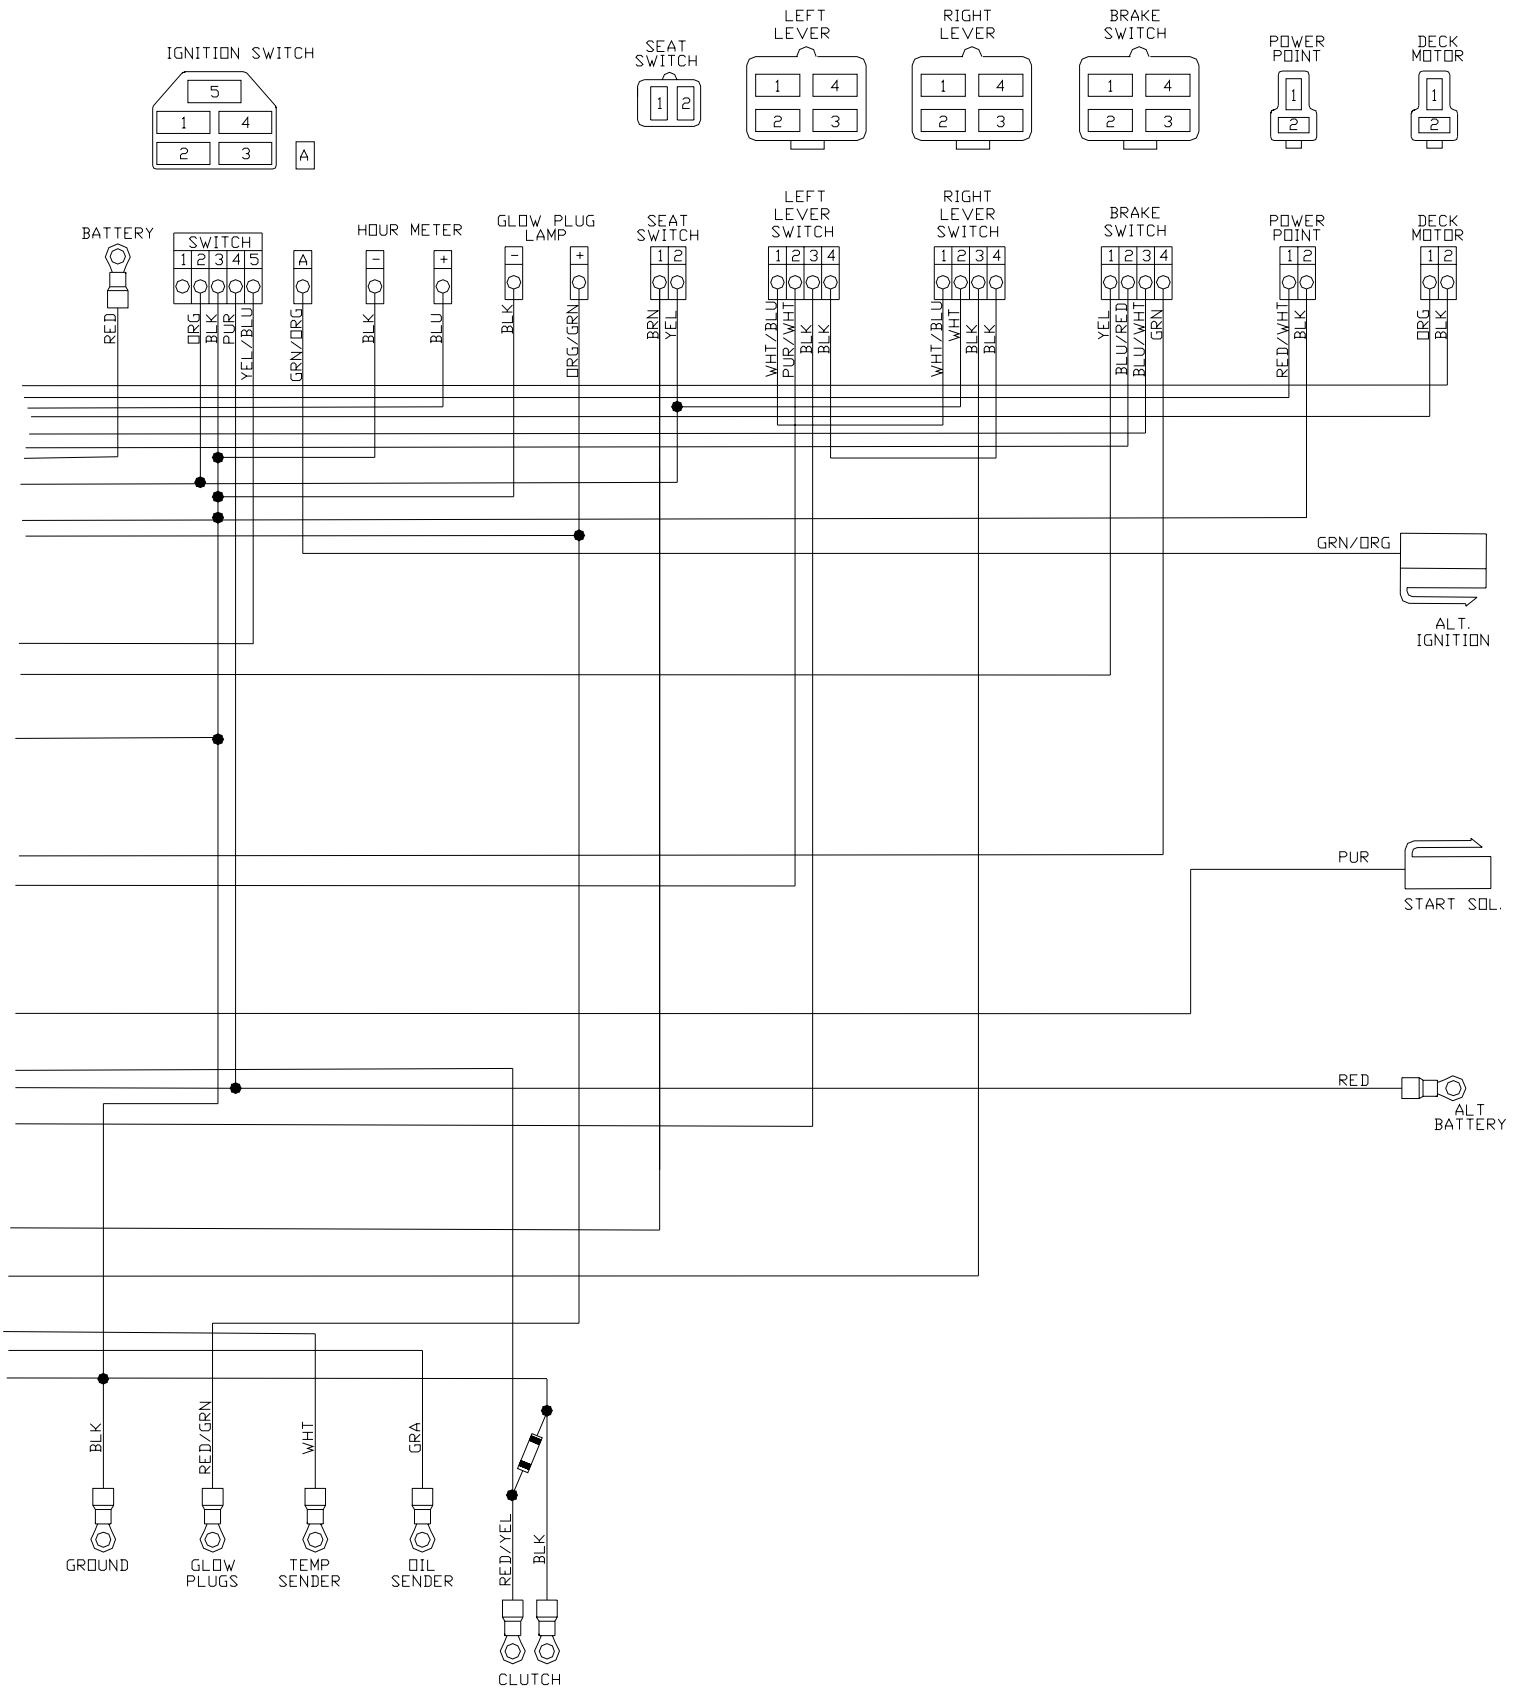

DECALS

DECALS

ITEM	PART NO.	QTY.	DESCRIPTION
1	539913010	1	Decal, CPSC
2	539105746	1	Decal, Euro servering
3	539108335	1	Decal, Belt routing
4	539104790	2	Decal, Husqvarna
5	539105744	1	Decal, Euro danger, belt drives
6	539105232	1	Decal, Anti-scalp
7	539105803	1	Decal, crown
8	539105745	1	Decal, Euro battery warning
9	539108123	1	Decal, 12V DC
10	539103333	2	Decal, Motion control
11	539105785	1	Decal, Euro warning
12	539105743	2	Decal, Euro no step
13	539108121	1	Decal, Front Console
14	539105301	1	Decal, Mobil
15	539105334	1	Decal, Fuel valve
16	539106066	1	Decal, Height indication, metric
17	539106065	1	Decal, Height indication, metric
18	539106253	1	Decal, BZE6127D
	539106254	1	Decal, BZE6134D
	539106255	1	Decal, BZE7234D
19	539108124	1	Decal, Service
20	539108122	1	Decal, Right Console
21	539108262	1	Decal, 34 Turbo, left
22	539108263	1	Decal, 34 Turbo, right
23	539108497	1	Decal, HOT
24	539105829	1	Decal, Sound power
	539100128	1	Decal, engine exhaust (Not shown)

WIRE HARNESS

ITEM	PART NO.	QTY.	DESCRIPTION
------	----------	------	-------------

1	539106390	1	Harness, engine, diesel
2	539107941	1	Cable, positive
3	539107942	1	Cable, negative
4	539102685	1	Loom clip
5	539106386	1	Sender, temperature

DECK LIFT SWITCH VIEWED FROM TERMINAL SIDE

WIRE HARNESS

GAUGE WIRING VIEWED FROM TERMINAL SIDE

MOWER FRONT

WIRING SCHEMATIC

WIRING SCHEMATIC

FOOT PEDAL

ITEM	PART NO.	QTY.	DESCRIPTION
------	----------	------	-------------

1	539976979	3	Nut, 3/8-16, nyloc
2	539105184	1	Plate, tightening
3	539105181	1	Pedal, lift
4	539105187	1	Pad, anti-skid
5	539990655	3	Bolt 3/8-16 x 1 1/2