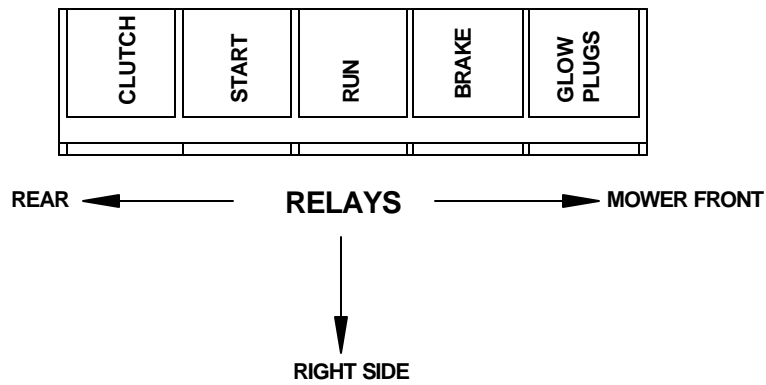

DECK LIFT SWITCH VIEWED FROM TERMINAL SIDE

WIRE HARNESS

GAUGE WIRING VIEWED FROM TERMINAL SIDE

MOWER FRONT

WIRING SCHEMATIC

WIRING SCHEMATIC

FOOT PEDAL

ITEM	PART NO.	QTY.	DESCRIPTION
------	----------	------	-------------