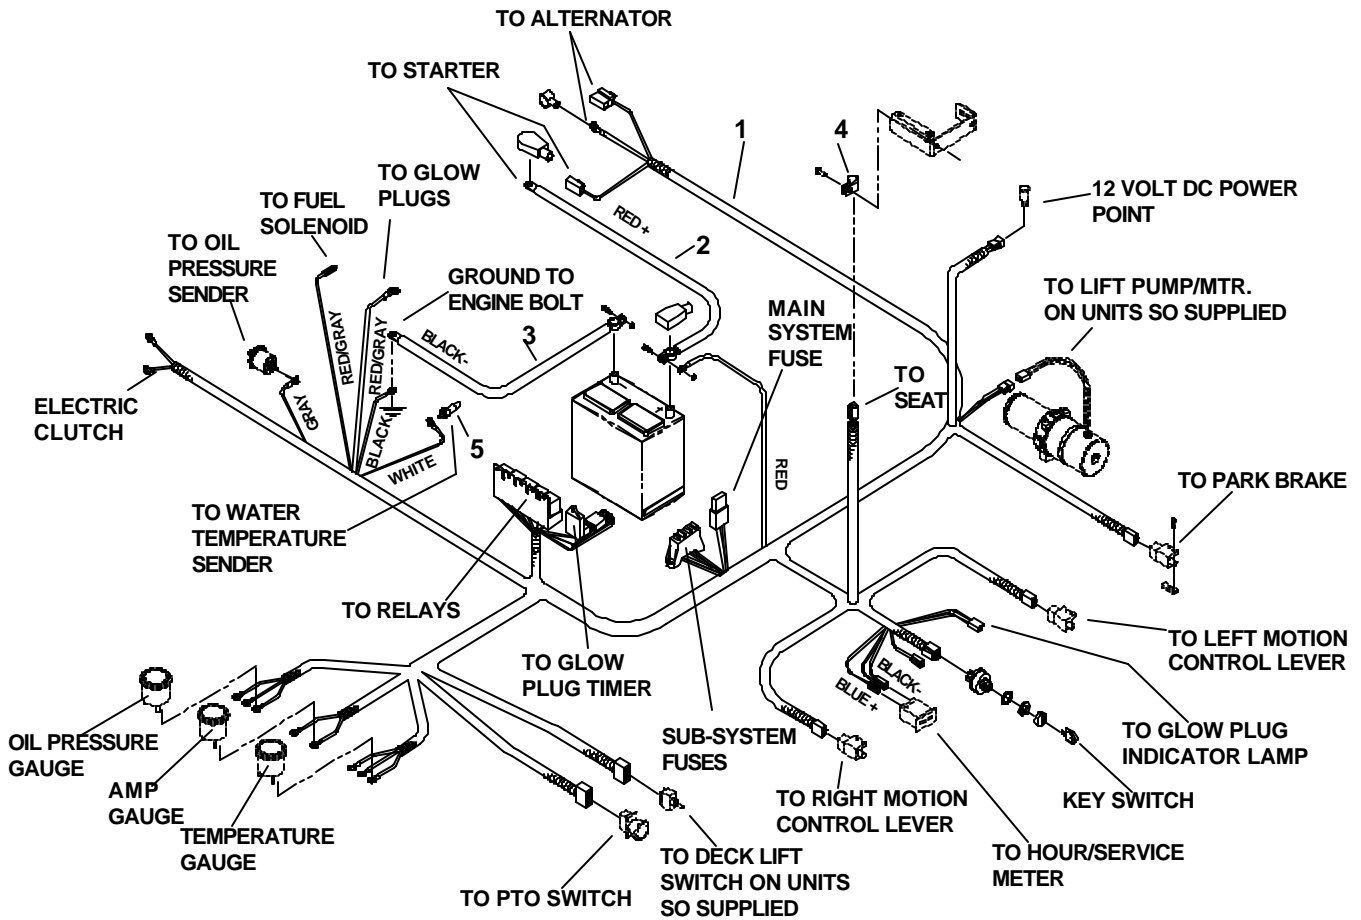

WIRE HARNESS