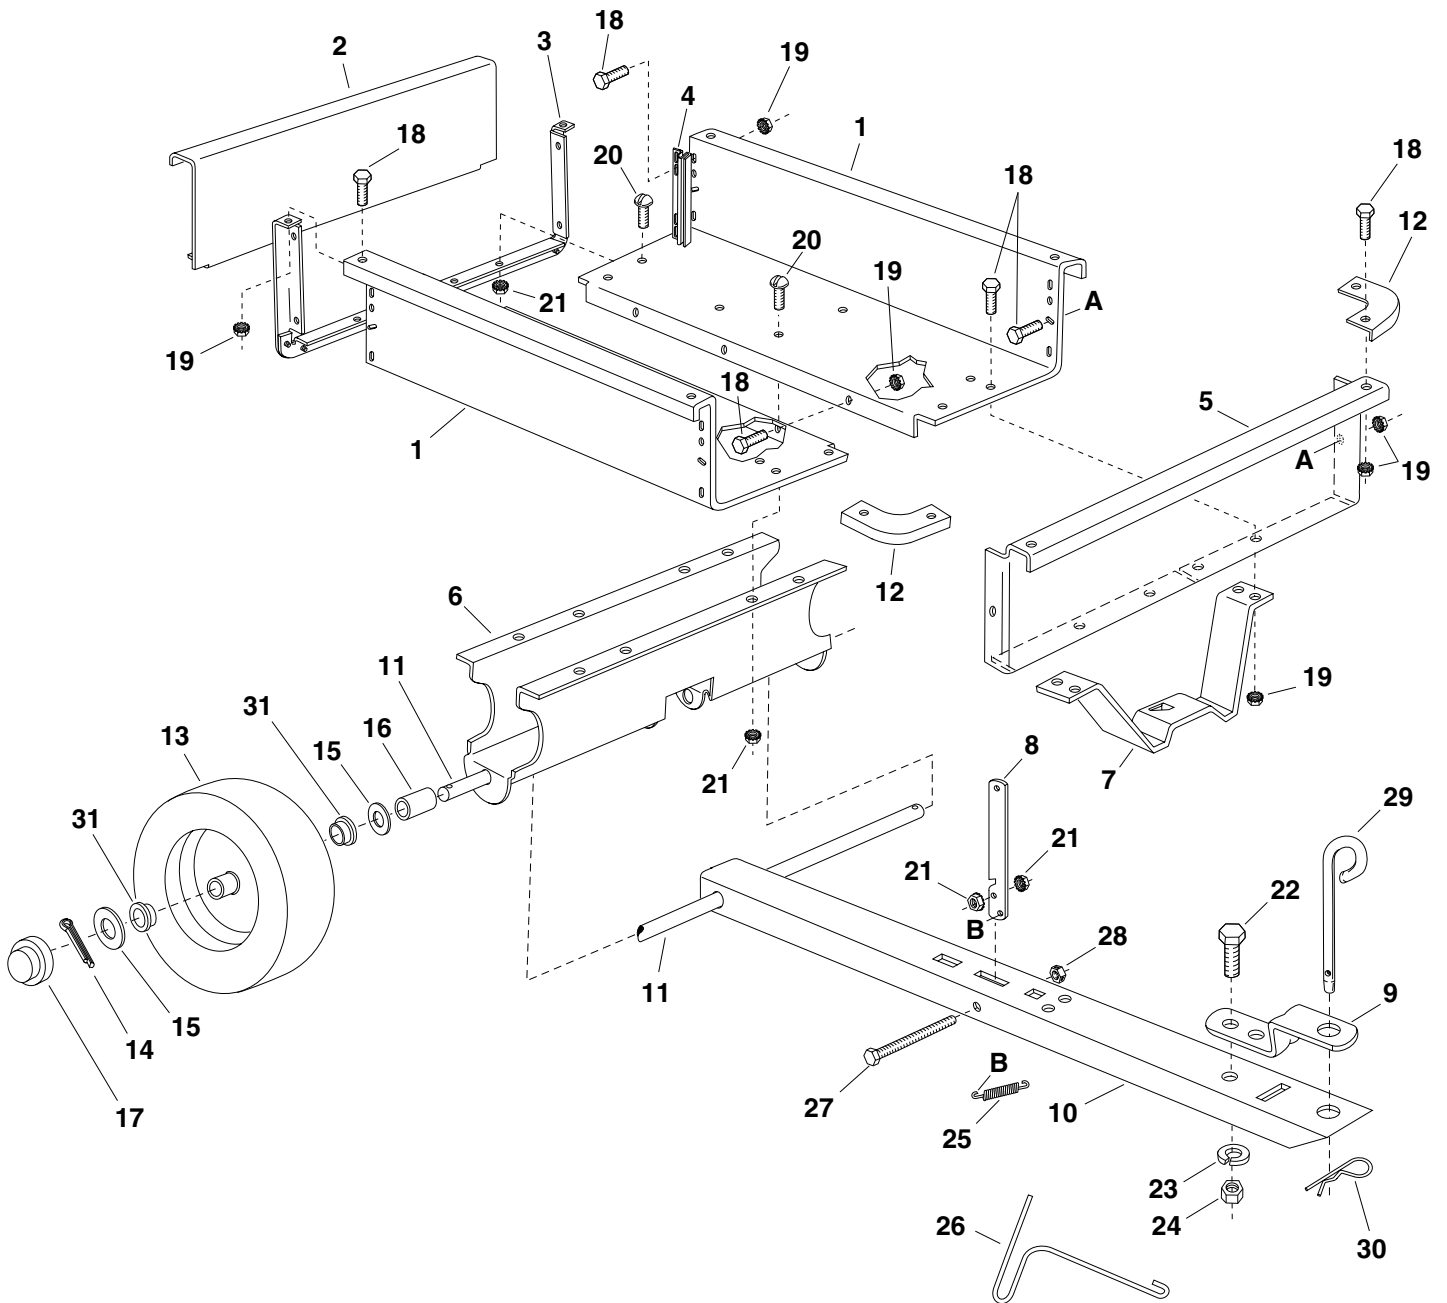

IPL, Trailer, 2004-01, 106 31 86-61

954 12 00-45

Correction: 954 12 00-44

Trailer

Spare parts

Ersatzteile

Pièces détachées

Reserve onderdelen

Repuestos

Reservdelar

REPAIR PARTS FOR UTILITY CARTS MODELS 954 12 00-44

**REPAIR PARTS LIST FOR UTILITY CARTS
MODELS 954 12 00-44**

REF. NO.	PART NO.	DESCRIPTION	QTY.
1	531 00 27-21	Cart Body	2
2	531 00 27-03	Tailgate	1
3	531 00 24-04	Tailgate Reinforcement Bracket	1
4	531 00 27-22	Guide, Tailgate	2
5	531 00 27-07	Front Panel	1
6	531 00 27-08	Wheel Support	1
7	531 00 76-76	Latch Stand Bracket	1
8	531 00 76-79	Latch Lock Lever	1
9	506 62 12-01	Hitch Bracket	1
10	531 00 27-20	Draw Bar Tongue	1
11	531 00 76-77	Axle, Wheel	1
12	531 00 27-14	Cap, Front Corner	2
13	531 00 27-15	Wheel, 16/4.00 x 8.00	2
14	721 61 83-01	Cotter Pin, 1/8" Dia x 1"	2
15	531 00 27-16	Washer, Flat 3/4"	4
17	531 00 27-17	Hub Cap	2
18	531 00 28-21	Hex Bolt, 1/4-20 x 1/2" *	21
19	531 00 76-49	Hex Nut, 1/4-20 (SEMS)	21
20	531 00 27-18	Truss Hd. Bolt, 5/16-18 X 3/4" Lg. *	12
21	531 00 76-81	Hex Nut, 5/16-18 (SEMS)	14
22	874 78 06-16	Hex Bolt, 3/8-16 x 1" lg *	1
23	735 11 73-01	Lock Washer, 3/8" *	1
24	731 23 20-01	Hex Nut, 3/8-16 Thread *	2
25	531 00 76-54	Extension Spring	1
26	531 00 76-56	Spring Puller Tool	1
27	531 00 76-53	Hex Bolt, 5/16-18 x 3-3/4" *	1
28	531 00 76-16	Hex Lock Nut, 5/16-18	1
29	506 62 56-01	Hitch Pin	1
30	721 68 02-51	Hair Cotter Pin, 1/8" *	1
31	531 00 76-96	Wheel Bearing	4
	951 00 76-82	Owner's Manual	1