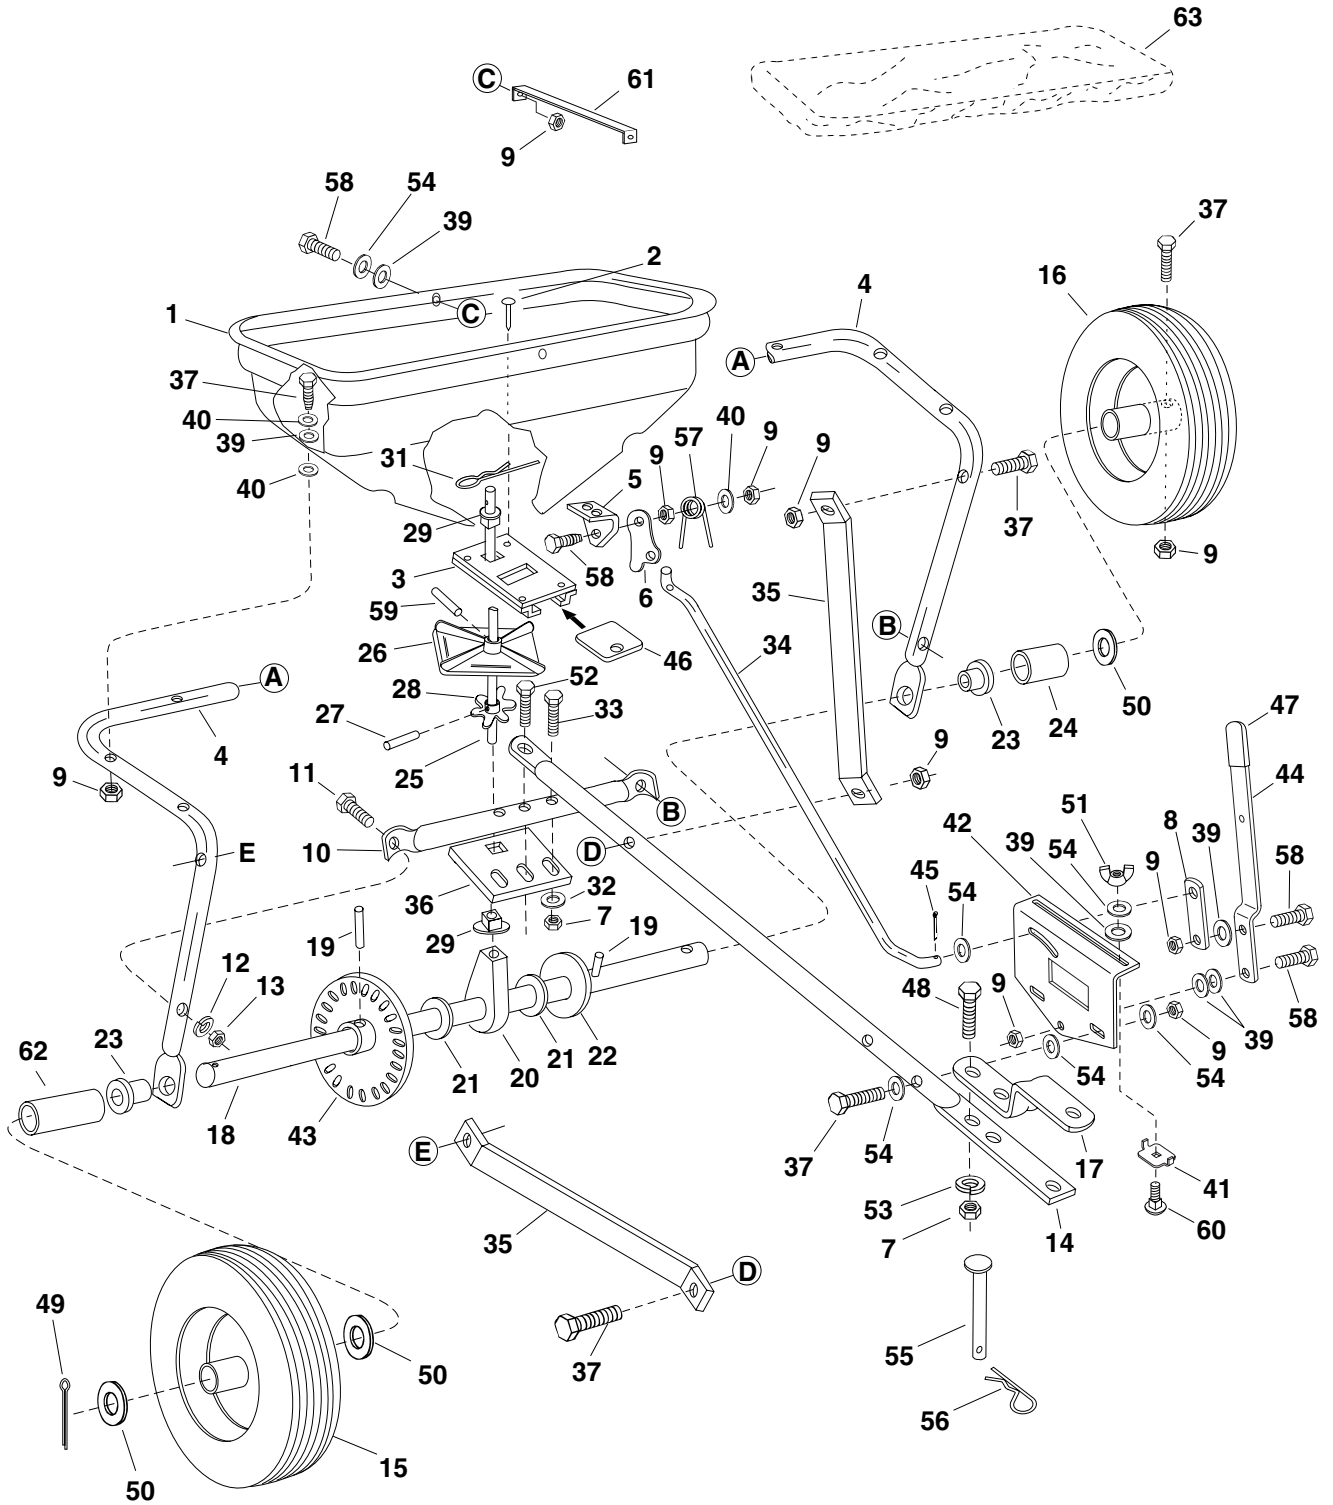

REPAIR PARTS FOR BROADCAST SPREADER MODEL 954 12 00-42

REF. NO.	PART NO.	QTY.	DESCRIPTION	REF. NO.	PART NO.	QTY.	DESCRIPTION
1	531 00 46-01	1	Hopper	32	734 11 72-01	5	Washer, Flat 3/8" *
2	531 00 27-66	4	Rivet, Stainless	33	725 25 01-51	2	Bolt, Hex 3/8-16 x 1-3/4" Lg *
3	531 00 27-50	1	Ass'y, Guide Closure	34	531 00 46-14	1	Rod, Flow Control
4	531 00 46-02	1	Tube, Frame	35	531 00 27-81	2	Brace, Hitch
5	531 00 46-03	1	Slide Gate Angle Bracket	36	531 00 46-15	1	Shalt Support Plate
6	531 00 46-04	1	Slide Gate Bracket	37	725 23 79-51	12	Bolt, Hex 1/4-20 x 1-3/4"
7	873 68 06-00	5	Nut. Hex lock 3/8-16 Thd.*	39	531 00 27-83	12	Washer, Nylon
8	531 00 76-43	1	Flow Control Link	40	734 11 52-01	13	Washer, Flat 1/4" Std.
9	531 00 76-29	18	Nut, Hex Lock 1/4 -20 Thd*	41	531 00 76-44	1	Stop, Adjustable
10	531 00 27-70	1	Tube, Crossover	42	531 00 76-42	1	Bracket, Flow Control Mount
11	531 00 28-38	2	Bolt, Hex 5/16 x 1-3/4" Lg	43	531 00 27-59	1	Gear Assembly
12	735 11 64-05	2	Lock Washer, 5/16"	44	531 00 76-45	1	Flow Control Arm
13	531 00 76-16	2	Nut, Hex Lock, 5/16-18 Thd*	45	721 61 67-01	1	Cotter Pin 3/32" x 3/4" Lg.*
14	531 00 46-06	1	Tube, Hitch	46	531 00 27-63	1	Plate, Closure
15	531 00 27-15	1	Wheel, Idler	47	531 00 27-87	1	Grip, Flow control Arm
16	531 00 46-08	1	Wheel, Driver	48	506 62 61-01	2	Bolt, Hex 3/8-16 x 1-1/4" Lg *
17	531 00 27-72	1	Bracket, Hitch	49	721 61 85-01	1	Pin, Cotter 1/8" x 1-1/2"
18	531 00 76-46	1	Shaft, Axle	50	531 00 27-16	4	Washer, Flat 1-5/8" O.D.
19	531 00 27-74	2	Pin, Spring 3/16" Dia. X 1-1/4" Lg	51	531 00 76-51	1	Wing Nut, Nylon
20	531 00 27-53	1	Bushing, Faxle Shaft	52	531 00 27-32	1	Bolt, Hex 3/8-16 x 2" Lg. *
21	506 62 52-01	5	Washer, Flat .78 ID	53	735 11 73-01	2	Lock Washer, 3/8" *
22	531 00 27-92	1	Washer, Flat 1/2"	54	531 00 74-76	10	Washer, 5/16 SAE
23	531 00 76-55	2	Bearing, Flange	55	531 00 81-18	1	Hitch Pin
24	531 00 76-71	1	Spacer Tube (Short)	56	721 68 02-51	1	Hair Cotter Pin, 1/8"
25	531 00 76-94	1	Shaft, Sprocket	57	531 00 46-20	1	Spring, Torsion
26	531 00 27-55	1	Spreader Plate	58	725 23 70-51	5	Bolt, Hex 1/4-20 x 3/4" Lg.*
27	531 00 76-78	1	Pin, Spring 1/8" Dia. X 5/8"	59	531 00 27-77	1	Pin, Spring 1/8" Dia. x 1" Lg.
28	531 00 46-12	1	Sprocket, 6 tooth	60	531 00 76-37	1	Bolt, Carriage 1/4-20 x 3/4"
29	531 00 46-19	2	Bushing, Delrin	61	531 00 27-69	1	Strap, Hopper
31	531 00 76-93	1	Hairpin, Agitator	62	531 00 46-10	1	Spacer Tube (Long)
				63	531 00 27-90	1	Vinal Cove (Optional)
					531 00 76-72	1	Owner's Manual