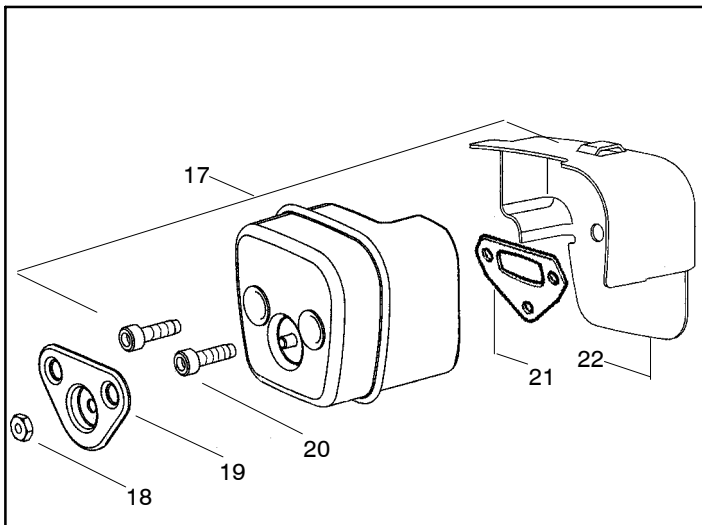

141 LE

Spare parts

Ref.	Part No.	Description	Ref.	Part No.	Description
1	530029813	Assy-Turbo Air Cleaner	13	530015968	Stud - Carb.
2	530019203	Seal - Turbo Clean	14	530016008	Nut
3	530029814	Sleeve-Intake	15	530029811	Air-Filter - Top
4	530053435	Seal-Impulse	16	530015899	Screw
5	530015814	Screw	17	545006044	Kit-Muffler (Includes 20,21 & 22)
6	530037465	Adapter - Carb.	18	530016359	Nut-Brass
7	530019172	Gasket-Carburetor	19	530055600	Cover-Bolt
8	530071692	Carburetor-WT-660	20	530016338	Screw-Muffler
9	530035587	Grommet-Final	21	530055128	Gasket-Muffler
10	530047767	Plate - Support	22	530055171	Backplate-Muffler
11	530015896	Screw	23	530056363	Assy. -Bearing and Seal
12	530036582	Air Filter - Bottom	24	530029794	Assy-Crankshaft & Rod

Ref.	Part No.	Description	Ref.	Part No.	Description
1	530014949	Assy-Clutch	18	530036043	Plate-Bar Stud (support)
2	530015611	Washer-Clutch	19	530015877	Bar Bolt
3	530047061	Assy-Clutch Drum w/Bearing	20	530015878	Screw
4	530015907	Washer-Thrust	21	530029850	Chain Catcher
5	530014776	Assy-Oil Pickup and screen (Incl. 6,7)	22	530015893	Screw
6	530056533	Filter-Oil	23	530052428	Cover-Limiter
7	545037101	Assy-Pickup	24	530015922	Nut-Type "U" Speed
8	530015896	Screw	25	530029830	Grommet-Choke
9	530014410	Assy-Oil Pump	26	530029831	Lever-Choke
10	530029833	Worm Gear - Oil Pump	27	530069942	Kit - Chassis Ass'y.
11	545033501	Tube-Oil Vent	28	530015922	Nut-Type "U" Speed
12	530055322	Retainer (U-Clip)	29	530029800	Plate-Baffle
13	530055174	Shield-Heat	30	530016037	Screw
14	530015896	Screw (optional)	31	501765602	Assy.- Oil Tank Cap
15	530015917	Nut			
16	530047855	Plate-Bar			
17	530019228	Gasket-oil tank			