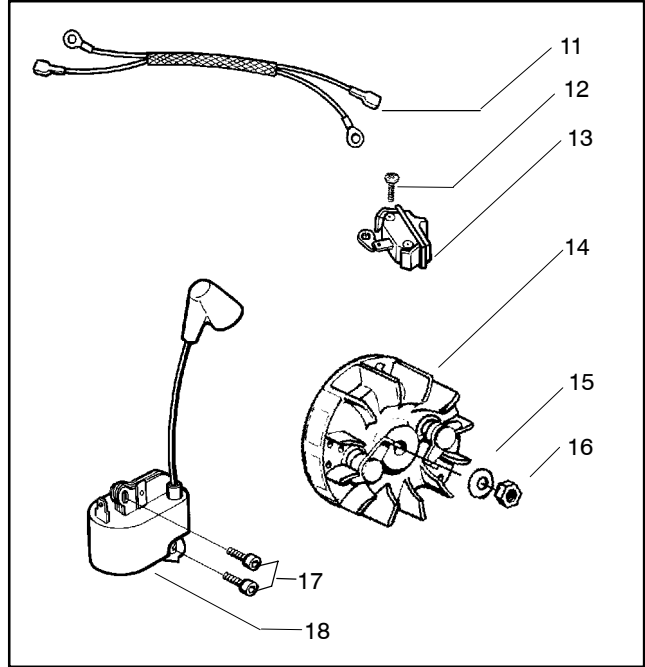

Ref.	Part No.	Description	Ref.	Part No.	Description	Ref.	Part No.	Description
1	530150318	Handle-Starter	12	530015896	Screw	25	530014497	Assy.- Fuel Pickup
2	530069232	Kit-Rope	13	503717901	Switch-Ignition	26	530015940	Screw
3	530015920	Screw	14	530039147	Assy. -Flywheel	27	530029870	Isolator
4	530016080	Screw	15	530015127	Washer-Flywheel	28	530055613	Assy. - Tank/Handle
5	530069313	Kit-Starter Pulley	16	530016071	Nut	29	530015843	Screw
6	530015891	Spring-Recoil	17	545121901	Screw	30	530049876	Handle-Front
7	530047599	Assy-Fan Housing	18	530039143	Module - Ignition	31	530052439	Isolator-Front Handle
8	530015892	Screw	19	530029869	Wire - Throttle	32	530029984	Isolator
9	530015893	Screw	20	530029863	Cap - Wire	33	530026119	Valve - Check
10	530058562	Decal - Fan Housing	21	530029860	Pin	34	530038264	Plug - Vent
11	530403257	Assy-Leadwire Harness	22	530029861	Spring	35	530071266	Kit-Assy. Fuel Cap
			23	530069587	Kit - Throttle Trigger			
			24	530069247	Kit - Fuel line			

✓ = NEW PART NUMBER FOR THIS IPL   * = REFER TO THE SERVICE REFERENCE INDICATED FOR MORE INFORMATION. (LOCATED AT END OF IPL)
● = THESE PARTS ARE ILLUSTRATED FOR CLARITY. ORDER COMPLETE ASSEMBLY.