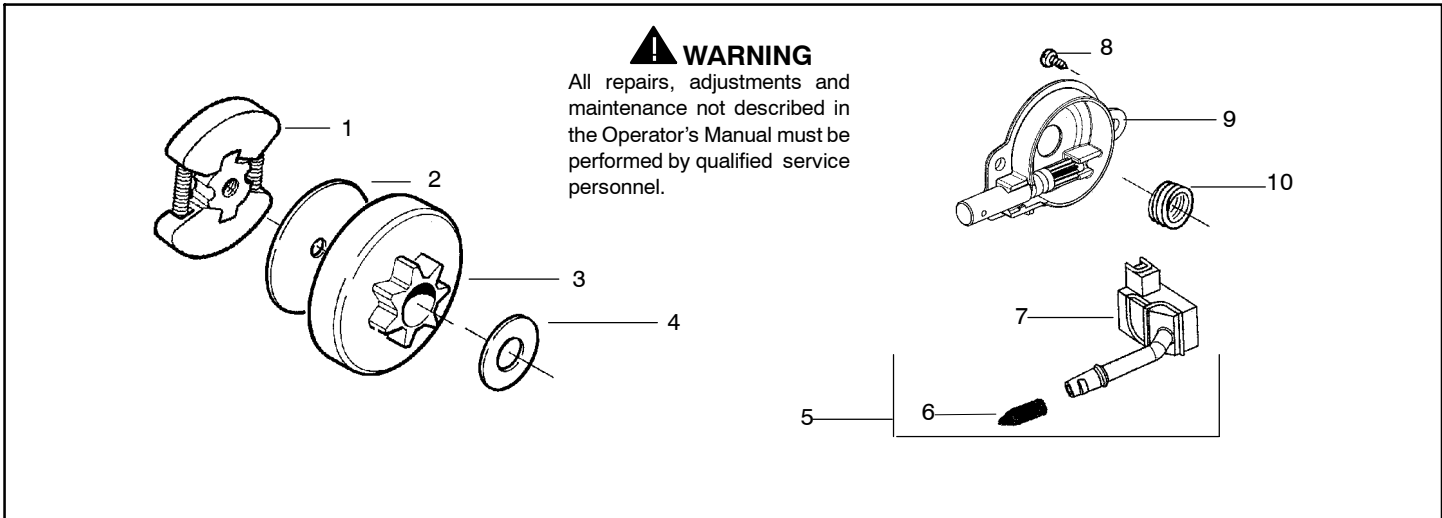

141 LE

Spare parts

Ref.	Part No.	Description	Ref.	Part No.	Description
1	530029813	Assy-Turbo Air Cleaner	13	530015968	Stud - Carb.
2	530019203	Seal - Turbo Clean	14	530016008	Nut
3	530029814	Sleeve-Intake	15	530029811	Air-Filter - Top
4	530053435	Seal-Impulse	16	530015899	Screw
5	530015814	Screw	17	545006044	Kit-Muffler (Includes 20,21 & 22)
6	530037465	Adapter - Carb.	18	530016359	Nut-Brass
7	530019172	Gasket-Carburetor	19	530055600	Cover-Bolt
8	530071692	Carburetor-WT-660	20	530016338	Screw-Muffler
9	530035587	Grommet-Final	21	530055128	Gasket-Muffler
10	530047767	Plate - Support	22	530055171	Backplate-Muffler
11	530015896	Screw	23	530056363	Assy. -Bearing and Seal
12	530036582	Air Filter - Bottom	24	530029794	Assy-Crankshaft & Rod

✓ = NEW PART NUMBER FOR THIS IPL
● = THESE PARTS ARE ILLUSTRATED FOR CLARITY. ORDER COMPLETE ASSEMBLY.

PARTS LIST NO. 530163750		HUSQVARNA PARTS LIST	MODEL(S) 141 LE
DATE 4/09/08	Replaces 530163750-8/02/07		NOTE: Illustration may differ from actual model due to design changes

Ref.	Part No.	Description	Ref.	Part No.	Description
1	530014949	Assy-Clutch	18	530036043	Plate-Bar Stud (support)
2	530015611	Washer-Clutch	19	530015877	Bar Bolt
3	530047061	Assy-Clutch Drum w/Bearing	20	530015878	Screw
4	530015907	Washer-Thrust	21	530029850	Chain Catcher
5	530014776	Assy-Oil Pickup and screen (Incl. 6,7)	22	530015893	Screw
6	530056533	Filter-Oil	23	530052428	Cover-Limiter
7	545037101	Assy-Pickup	24	530015922	Nut-Type "U" Speed
8	530015896	Screw	25	530029830	Grommet-Choke
9	530014410	Assy-Oil Pump	26	530029831	Lever-Choke
10	530029833	Worm Gear - Oil Pump	27	530069942	Kit - Chassis Ass'y.
11	545033501	Tube-Oil Vent	28	530015922	Nut-Type "U" Speed
12	530055322	Retainer (U-Clip)	29	530029800	Plate-Baffle
13	530055174	Shield-Heat	30	530016037	Screw
14	530015896	Screw (optional)	31	501765602	Assy.- Oil Tank Cap
15	530015917	Nut			
16	530047855	Plate-Bar			
17	530019228	Gasket-oil tank			