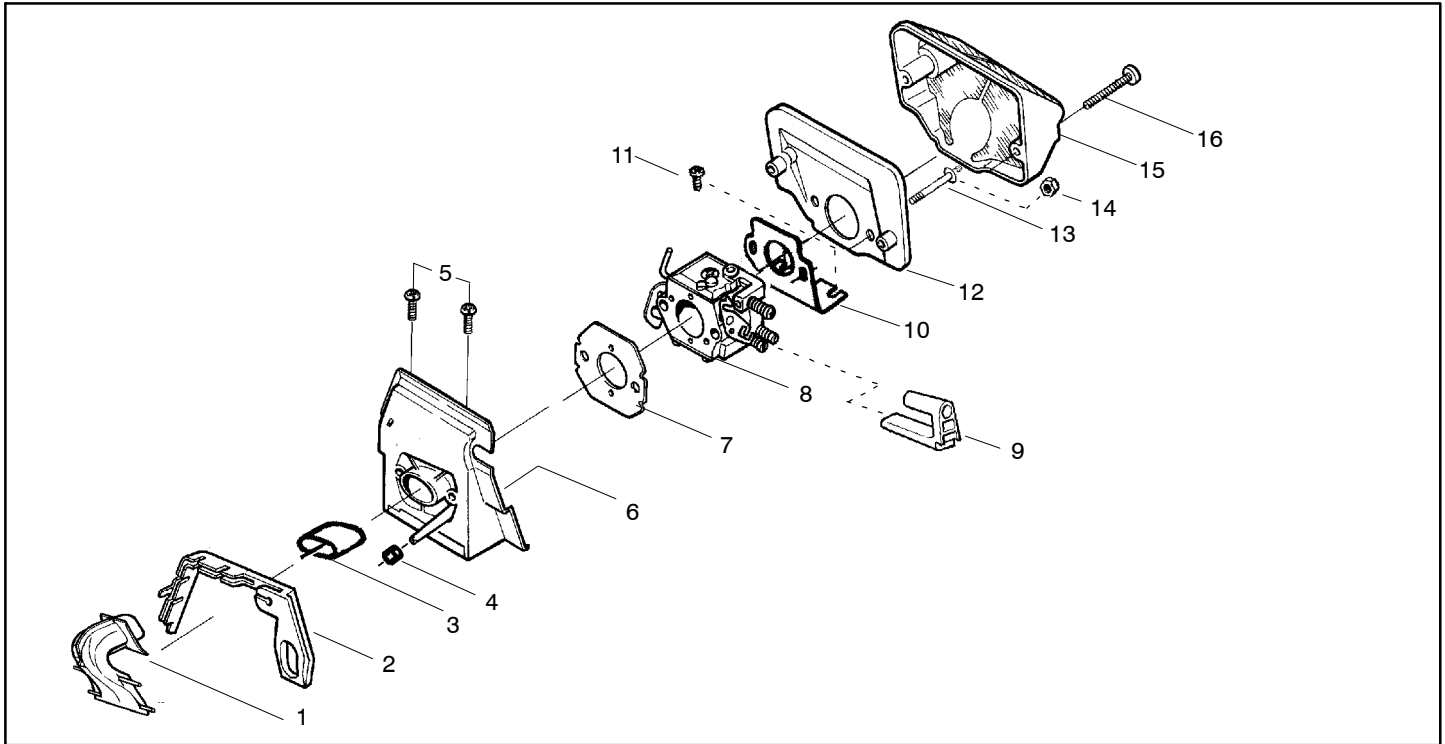

141 LE

Spare parts

Ref.	Part No.	Description	Ref.	Part No.	Description
1	530029813	Assy-Turbo Air Cleaner	13	530015968	Stud - Carb.
2	530019203	Seal - Turbo Clean	14	530016008	Nut
3	530029814	Sleeve-Intake	15	530029811	Air-Filter - Top
4	530053435	Seal-Impulse	16	530015899	Screw
5	530015814	Screw	17	545006044	Kit-Muffler (Includes 20,21 & 22)
6	530037465	Adapter - Carb.	18	530016359	Nut-Brass
7	530019172	Gasket-Carburetor	19	530055600	Cover-Bolt
8	530071692	Carburetor-WT-660	20	530016338	Screw-Muffler
9	530035587	Grommet-Final	21	530055128	Gasket-Muffler
10	530047767	Plate - Support	22	530055171	Backplate-Muffler
11	530015896	Screw	23	530056363	Assy. -Bearing and Seal
12	530036582	Air Filter - Bottom	24	530029794	Assy-Crankshaft & Rod

✓ = NEW PART NUMBER FOR THIS IPL
● = THESE PARTS ARE ILLUSTRATED FOR CLARITY. ORDER COMPLETE ASSEMBLY.

PARTS LIST NO. 530163750		HUSQVARNA PARTS LIST	MODEL(S) 141 LE
DATE 4/09/08	Replaces 530163750-8/02/07		NOTE: Illustration may differ from actual model due to design changes

Ref.	Part No.	Description	Ref.	Part No.	Description
1	530014949	Assy-Clutch	18	530036043	Plate-Bar Stud (support)
2	530015611	Washer-Clutch	19	530015877	Bar Bolt
3	530047061	Assy-Clutch Drum w/Bearing	20	530015878	Screw
4	530015907	Washer-Thrust	21	530029850	Chain Catcher
5	530014776	Assy-Oil Pickup and screen (Incl. 6,7)	22	530015893	Screw
6	530056533	Filter-Oil	23	530052428	Cover-Limiter
7	545037101	Assy-Pickup	24	530015922	Nut-Type "U" Speed
8	530015896	Screw	25	530029830	Grommet-Choke
9	530014410	Assy-Oil Pump	26	530029831	Lever-Choke
10	530029833	Worm Gear - Oil Pump	27	530069942	Kit - Chassis Ass'y.
11	545033501	Tube-Oil Vent	28	530015922	Nut-Type "U" Speed
12	530055322	Retainer (U-Clip)	29	530029800	Plate-Baffle
13	530055174	Shield-Heat	30	530016037	Screw
14	530015896	Screw (optional)	31	501765602	Assy.- Oil Tank Cap
15	530015917	Nut			
16	530047855	Plate-Bar			
17	530019228	Gasket-oil tank			