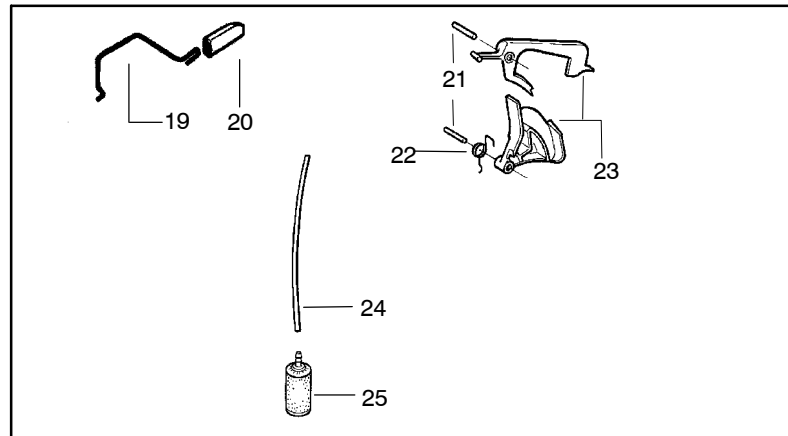

Ref.	Part No.	Description	Ref.	Part No.	Description	Ref.	Part No.	Description
1	530150318	Handle-Starter	12	530015896	Screw	25	530014497	Assy.- Fuel Pickup
2	530069232	Kit-Rope	13	503717901	Switch-Ignition	26	530015940	Screw
3	530015920	Screw	14	530039147	Assy. -Flywheel	27	530029870	Isolator
4	530016080	Screw	15	530015127	Washer-Flywheel	28	530055613	Assy. - Tank/Handle
5	530069313	Kit-Starter Pulley	16	530016071	Nut	29	530015843	Screw
6	530015891	Spring-Recoil	17	545121901	Screw	30	530049876	Handle-Front
7	530047599	Assy-Fan Housing	18	530039143	Module - Ignition	31	530052439	Isolator-Front Handle
8	530015892	Screw	19	530029869	Wire - Throttle	32	530029984	Isolator
9	530015893	Screw	20	530029863	Cap - Wire	33	530026119	Valve - Check
10	530058562	Decal - Fan Housing	21	530029860	Pin	34	530038264	Plug - Vent
11	530403257	Assy-Leadwire Harness	22	530029861	Spring	35	530071266	Kit-Assy. Fuel Cap
			23	530069587	Kit - Throttle Trigger			
			24	530069247	Kit - Fuel line			

✓ = NEW PART NUMBER FOR THIS IPL   * = REFER TO THE SERVICE REFERENCE INDICATED FOR MORE INFORMATION. (LOCATED AT END OF IPL)
● = THESE PARTS ARE ILLUSTRATED FOR CLARITY. ORDER COMPLETE ASSEMBLY.