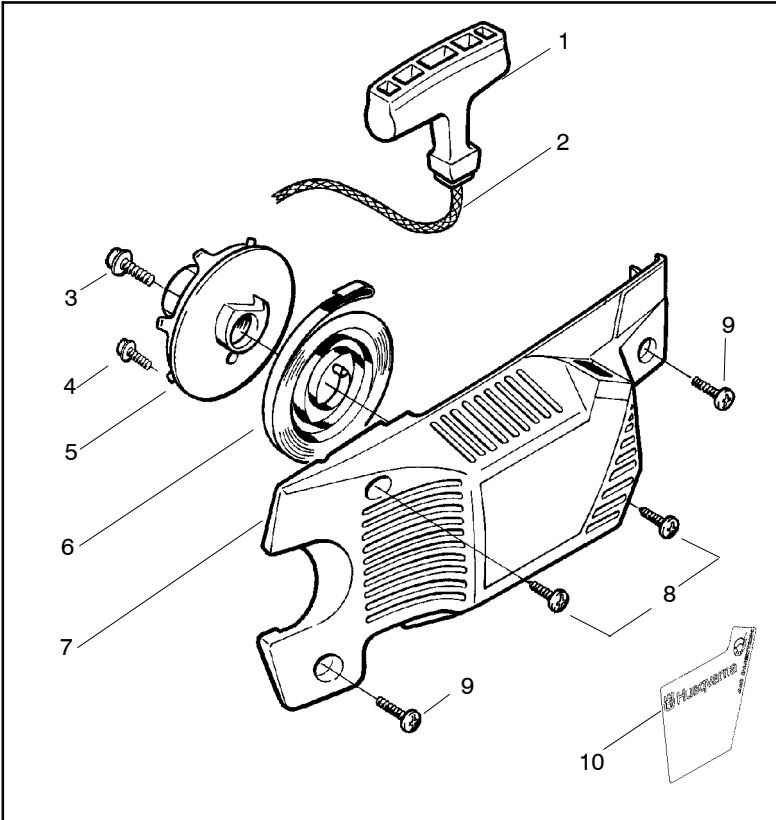

Ref.	Part No.	Description	Ref.	Part No.	Description	Ref.	Part No.	Description
1	530150318	Handle-Starter	12	530015896	Screw	25	530014497	Assy.- Fuel Pickup
2	530069232	Kit-Rope	13	503717901	Switch-Ignition	26	530015940	Screw
3	530015920	Screw	14	530039147	Assy. -Flywheel	27	530029870	Isolator
4	530016080	Screw	15	530015127	Washer-Flywheel	28	530055613	Assy. - Tank/Handle
5	530069313	Kit-Starter Pulley	16	530016071	Nut	29	530015843	Screw
6	530015891	Spring-Recoil	17	545121901	Screw	30	530049876	Handle-Front
7	530047599	Assy-Fan Housing	18	530039143	Module - Ignition	31	530052439	Isolator-Front Handle
8	530015892	Screw	19	530029869	Wire - Throttle	32	530029984	Isolator
9	530015893	Screw	20	530029863	Cap - Wire	33	530026119	Valve - Check
10	530058562	Decal - Fan Housing	21	530029860	Pin	34	530038264	Plug - Vent
11	530403257	Assy-Leadwire Harness	22	530029861	Spring	35	530071266	Kit-Assy. Fuel Cap
			23	530069587	Kit - Throttle Trigger			
			24	530069247	Kit - Fuel line			

✓ = NEW PART NUMBER FOR THIS IPL   * = REFER TO THE SERVICE REFERENCE INDICATED FOR MORE INFORMATION. (LOCATED AT END OF IPL)
● = THESE PARTS ARE ILLUSTRATED FOR CLARITY. ORDER COMPLETE ASSEMBLY.