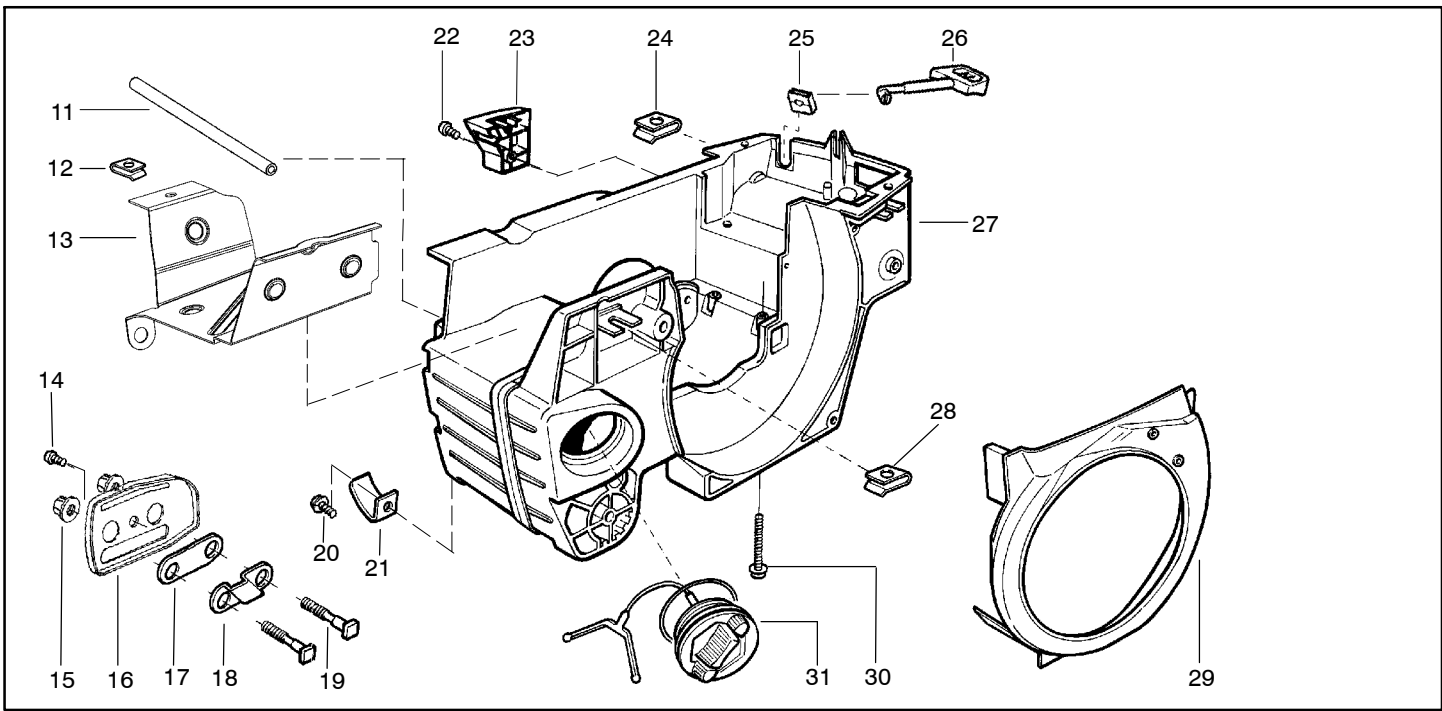

141 LE

Spare parts

Ref.	Part No.	Description	Ref.	Part No.	Description
1	530029813	Assy-Turbo Air Cleaner	13	530015968	Stud - Carb.
2	530019203	Seal - Turbo Clean	14	530016008	Nut
3	530029814	Sleeve-Intake	15	530029811	Air-Filter - Top
4	530053435	Seal-Impulse	16	530015899	Screw
5	530015814	Screw	17	545006044	Kit-Muffler (Includes 20,21 & 22)
6	530037465	Adapter - Carb.	18	530016359	Nut-Brass
7	530019172	Gasket-Carburetor	19	530055600	Cover-Bolt
8	530071692	Carburetor-WT-660	20	530016338	Screw-Muffler
9	530035587	Grommet-Final	21	530055128	Gasket-Muffler
10	530047767	Plate - Support	22	530055171	Backplate-Muffler
11	530015896	Screw	23	530056363	Assy. -Bearing and Seal
12	530036582	Air Filter - Bottom	24	530029794	Assy-Crankshaft & Rod

✓ = NEW PART NUMBER FOR THIS IPL
● = THESE PARTS ARE ILLUSTRATED FOR CLARITY. ORDER COMPLETE ASSEMBLY.

PARTS LIST NO. 530163750		HUSQVARNA PARTS LIST	MODEL(S) 141 LE
DATE 4/09/08	Replaces 530163750-8/02/07		NOTE: Illustration may differ from actual model due to design changes

Ref.	Part No.	Description	Ref.	Part No.	Description
1	530014949	Assy-Clutch	18	530036043	Plate-Bar Stud (support)
2	530015611	Washer-Clutch	19	530015877	Bar Bolt
3	530047061	Assy-Clutch Drum w/Bearing	20	530015878	Screw
4	530015907	Washer-Thrust	21	530029850	Chain Catcher
5	530014776	Assy-Oil Pickup and screen (Incl. 6,7)	22	530015893	Screw
6	530056533	Filter-Oil	23	530052428	Cover-Limiter
7	545037101	Assy-Pickup	24	530015922	Nut-Type "U" Speed
8	530015896	Screw	25	530029830	Grommet-Choke
9	530014410	Assy-Oil Pump	26	530029831	Lever-Choke
10	530029833	Worm Gear - Oil Pump	27	530069942	Kit - Chassis Ass'y.
11	545033501	Tube-Oil Vent	28	530015922	Nut-Type "U" Speed
12	530055322	Retainer (U-Clip)	29	530029800	Plate-Baffle
13	530055174	Shield-Heat	30	530016037	Screw
14	530015896	Screw (optional)	31	501765602	Assy.- Oil Tank Cap
15	530015917	Nut			
16	530047855	Plate-Bar			
17	530019228	Gasket-oil tank			