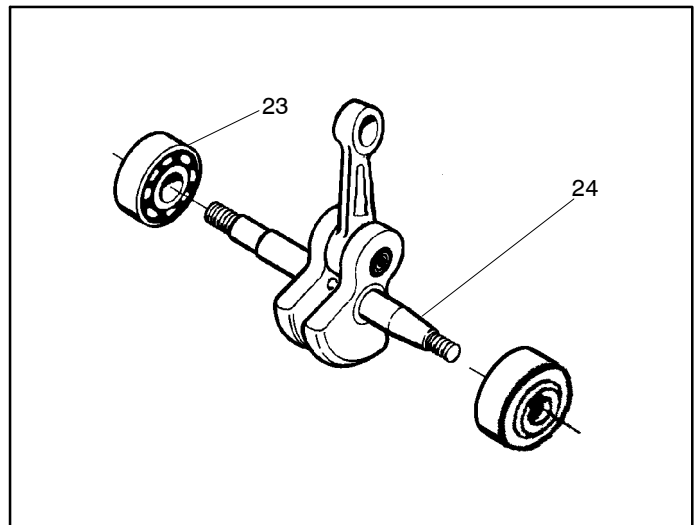

141 LE

Spare parts

Ref.	Part No.	Description	Ref.	Part No.	Description
1	530029813	Assy-Turbo Air Cleaner	13	530015968	Stud - Carb.
2	530019203	Seal - Turbo Clean	14	530016008	Nut
3	530029814	Sleeve-Intake	15	530029811	Air-Filter - Top
4	530053435	Seal-Impulse	16	530015899	Screw
5	530015814	Screw	17	545006044	Kit-Muffler (Includes 20,21 & 22)
6	530037465	Adapter - Carb.	18	530016359	Nut-Brass
7	530019172	Gasket-Carburetor	19	530055600	Cover-Bolt
8	530071692	Carburetor-WT-660	20	530016338	Screw-Muffler
9	530035587	Grommet-Final	21	530055128	Gasket-Muffler
10	530047767	Plate - Support	22	530055171	Backplate-Muffler
11	530015896	Screw	23	530056363	Assy. -Bearing and Seal
12	530036582	Air Filter - Bottom	24	530029794	Assy-Crankshaft & Rod

✓ = NEW PART NUMBER FOR THIS IPL
● = THESE PARTS ARE ILLUSTRATED FOR CLARITY. ORDER COMPLETE ASSEMBLY.

PARTS LIST NO. 530163750		HUSQVARNA PARTS LIST	MODEL(S) 141 LE
DATE 4/09/08	Replaces 530163750-8/02/07		NOTE: Illustration may differ from actual model due to design changes

Ref.	Part No.	Description	Ref.	Part No.	Description
1	530014949	Assy-Clutch	18	530036043	Plate-Bar Stud (support)
2	530015611	Washer-Clutch	19	530015877	Bar Bolt
3	530047061	Assy-Clutch Drum w/Bearing	20	530015878	Screw
4	530015907	Washer-Thrust	21	530029850	Chain Catcher
5	530014776	Assy-Oil Pickup and screen (Incl. 6,7)	22	530015893	Screw
6	530056533	Filter-Oil	23	530052428	Cover-Limiter
7	545037101	Assy-Pickup	24	530015922	Nut-Type "U" Speed
8	530015896	Screw	25	530029830	Grommet-Choke
9	530014410	Assy-Oil Pump	26	530029831	Lever-Choke
10	530029833	Worm Gear - Oil Pump	27	530069942	Kit - Chassis Ass'y.
11	545033501	Tube-Oil Vent	28	530015922	Nut-Type "U" Speed
12	530055322	Retainer (U-Clip)	29	530029800	Plate-Baffle
13	530055174	Shield-Heat	30	530016037	Screw
14	530015896	Screw (optional)	31	501765602	Assy.- Oil Tank Cap
15	530015917	Nut			
16	530047855	Plate-Bar			
17	530019228	Gasket-oil tank			