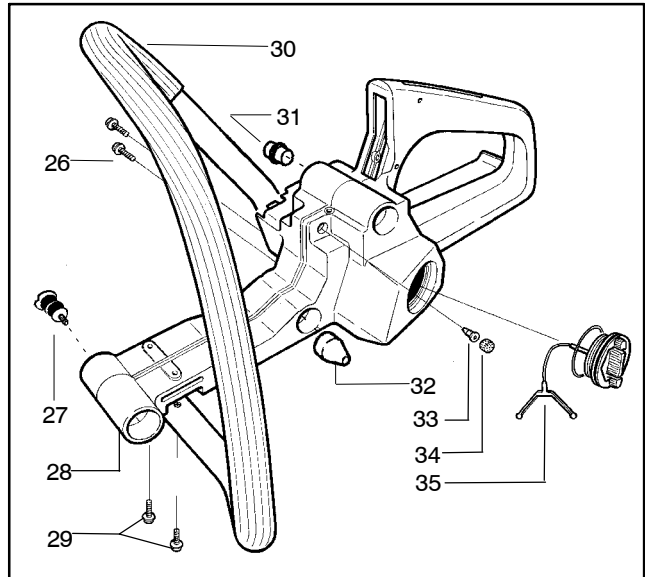

Ref.	Part No.	Description	Ref.	Part No.	Description	Ref.	Part No.	Description
1	530150318	Handle-Starter	12	530015896	Screw	25	530014497	Assy.- Fuel Pickup
2	530069232	Kit-Rope	13	503717901	Switch-Ignition	26	530015940	Screw
3	530015920	Screw	14	530039147	Assy. -Flywheel	27	530029870	Isolator
4	530016080	Screw	15	530015127	Washer-Flywheel	28	530055613	Assy. - Tank/Handle
5	530069313	Kit-Starter Pulley	16	530016071	Nut	29	530015843	Screw
6	530015891	Spring-Recoil	17	545121901	Screw	30	530049876	Handle-Front
7	530047599	Assy-Fan Housing	18	530039143	Module - Ignition	31	530052439	Isolator-Front Handle
8	530015892	Screw	19	530029869	Wire - Throttle	32	530029984	Isolator
9	530015893	Screw	20	530029863	Cap - Wire	33	530026119	Valve - Check
10	530058562	Decal - Fan Housing	21	530029860	Pin	34	530038264	Plug - Vent
11	530403257	Assy-Leadwire Harness	22	530029861	Spring	35	530071266	Kit-Assy. Fuel Cap
			23	530069587	Kit - Throttle Trigger			
			24	530069247	Kit - Fuel line			

✓ = NEW PART NUMBER FOR THIS IPL   * = REFER TO THE SERVICE REFERENCE INDICATED FOR MORE INFORMATION. (LOCATED AT END OF IPL)
● = THESE PARTS ARE ILLUSTRATED FOR CLARITY. ORDER COMPLETE ASSEMBLY.