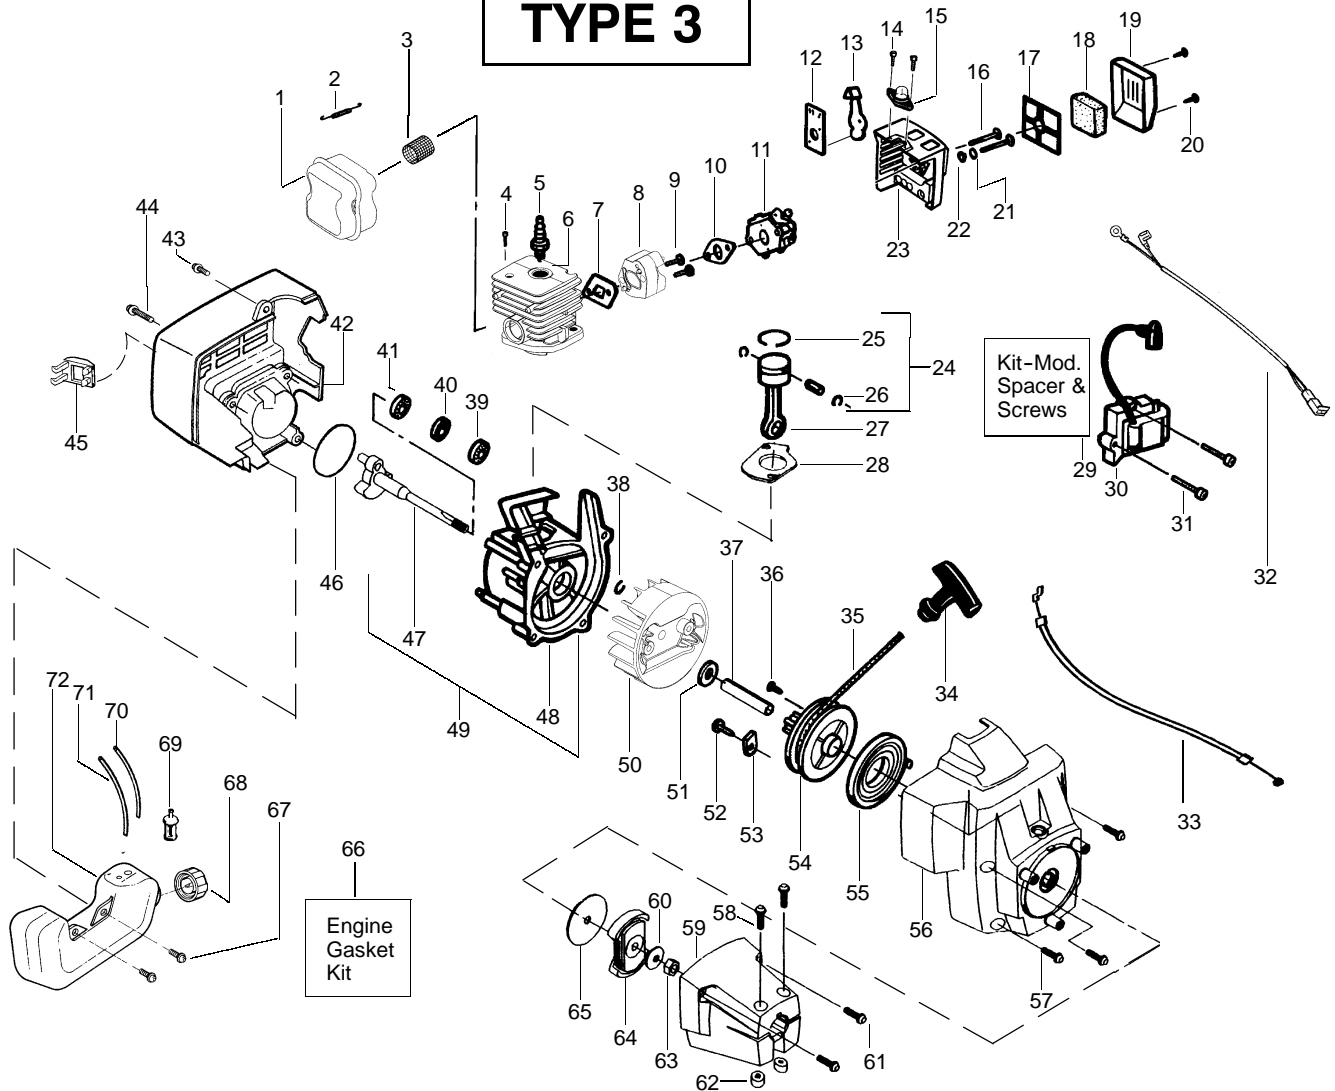

PARTS LIST NO. 530163404		Jonsered PARTS LIST	MODEL(s) GT2124	
DATE 6/16/03	Replaces 530163404 - 3/24/03		Note: Illustration may differ from actual model due to design changes	PAGE NO. 3

TYPE 3

Ref.	Part No.	Description	Ref.	Part No.	Description	Ref.	Part No.	Description
1.	530071396	Kit - Muffler (incl. 2,3)	24.	530071357	Kit - Piston (Incl. 25, 26 & Pin)	49.	530071728	Assy-C'case & C'shaft (Incl. 38,47,48)
2.	530042088	Spring-Muffler	25.	530055120	Piston Ring	50.	530069886	Assy-Flywheel
3.	530071391	Kit-Spark Arrestor	26.	530015162	Retainer-Piston Pin	51.	530015149	Washer
4.	530015953	Screw-Cylinder	27.	530069945	Kit-Connecting Rod Assy.	52.	530015775	Screw
5.	952030249	Spark Plug (RCJ 6Y)	28.	530071363	Gasket-Cylinder(kit)	53.	530027523	Retainer
6.	530071545	Kit - Cylinder	29.	530071731	Kit-Spacer/Screws	54.	530069400	Kit-Starter Pull(incl 36)
7.	530071363	Gasket-Cyl./Carb.(kit)	30.	530039163	Ignition Module	55.	530042085	Spring-Starter
8.	530057635	Adapter-Carb.	31.	530016357	Screw	56.	530047493	Assy.-Fan Hsg
9.	530016014	Screw	32.	530047278	Assy-Switch Wire	57.	530015810	Screw
10.	530071363	Gasket-Carb.(kit)	33.	530056241	Assy-Throttle Cable	58.	530015767	Screw
11.	530071639	Kit - Carb. (WT-639)	34.	530027569	Handle-Starter	59.	530047073	Assy-Clutch Hsg.
12.	530037326	Choke Plate Mounting	35.	530069232	Kit - Rope	60.	530015828	Washer-Flat
13.	530038102	Shutter-Choke	36.	530016392	Screw	61.	530015886	Screw
14.	530015780	Screw-Air Purge	37.	530037414	Spacer-Flywheel	62.	530015768	Nut
15.	530038874	Assy-Air Purge	38.	530015941	Retain. Ring-C' shaft	63.	530626605	Nut-Clutch
16.	530016393	Screw	39.	530055728	Outer Bearing	64.	530069491	Assy-Clutch
17.	530037413	Plate - Filter Support	40.	530071615	Kit - C'case Seal	65.	530015611	Washer-Clutch
18.	530037331	Foam-Air Filter	41.	530032125	Inner Bearing	66.	530071363	Kit-Engine Gasket (Incl. 7,10,28,46)
19.	530037292	Cover-Air Box	42.	530057023	Shroud-Rear	67.	530016379	Retainer
20.	530016349	Screw	43.	530015934	Screw	68.	530014347	Assy-Fuel Cap
21.	530015852	Spacer-Choke	44.	530015810	Screw	69.	530095646	Assy-Fuel Pickup
22.	530015254	Washer	45.	530054536	Guard-Muffler	70.	530069216	Kit-Fuel Line
23.	530054554	Box-Air Filter	46.	530071363	O-Ring-C'case/Shrd(kit)	71.	530069247	Kit- Fuel Line
			47.	530014864	Assy-Crankshaft	72.	530057045	Assy-Fuel Tank
			48.	530071627	Assy-Crankcase (Incl. 39-41)			

✓ = NEW PART NUMBER FOR THIS IPL

* = REFER TO THE SERVICE REFERENCE INDICATED FOR MORE INFORMATION. (LOCATED AT END OF IPL)