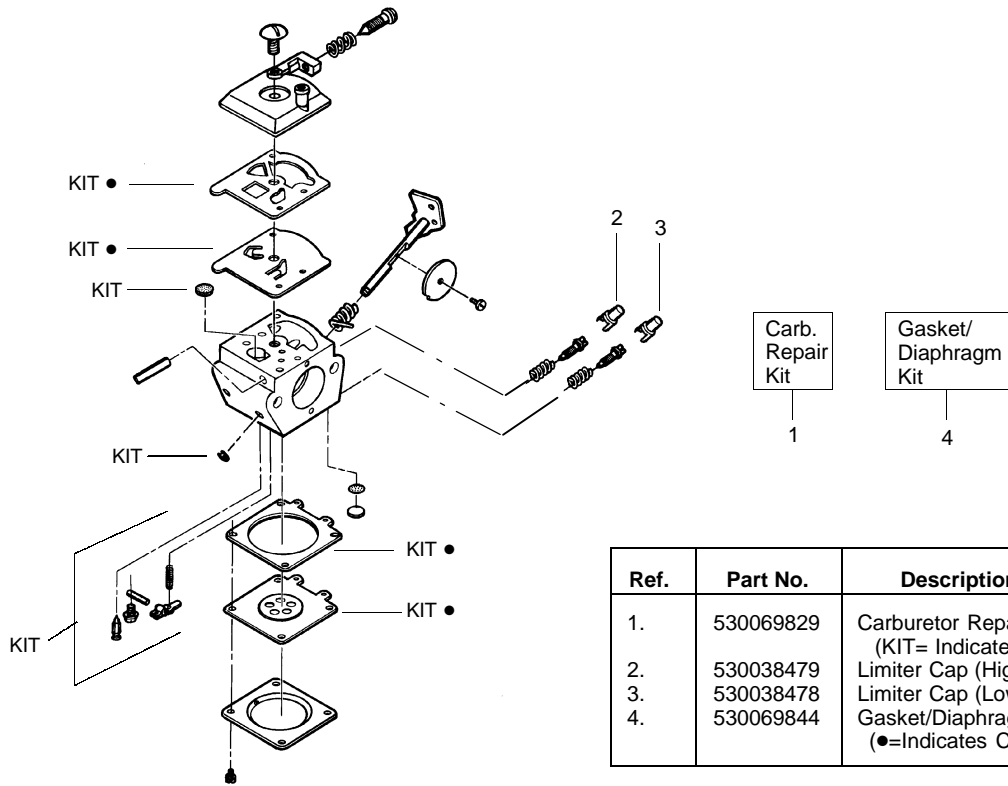

Carburetor Assembly No. 530069998

Kit - Carburetor Assembly No. 530071639 - WT-639

Note: No Repair kits are available for this carburetor, please order the complete assembly part number 530-071639 (WT-639)

✓ = NEW PART NUMBER FOR THIS IPL   ★ = REFER TO THE SERVICE REFERENCE INDICATED FOR MORE INFORMATION. (LOCATED AT END OF IPL)
● = THESE PARTS ARE ILLUSTRATED FOR CLARITY.   ORDER COMPLETE ASSEMBLY.