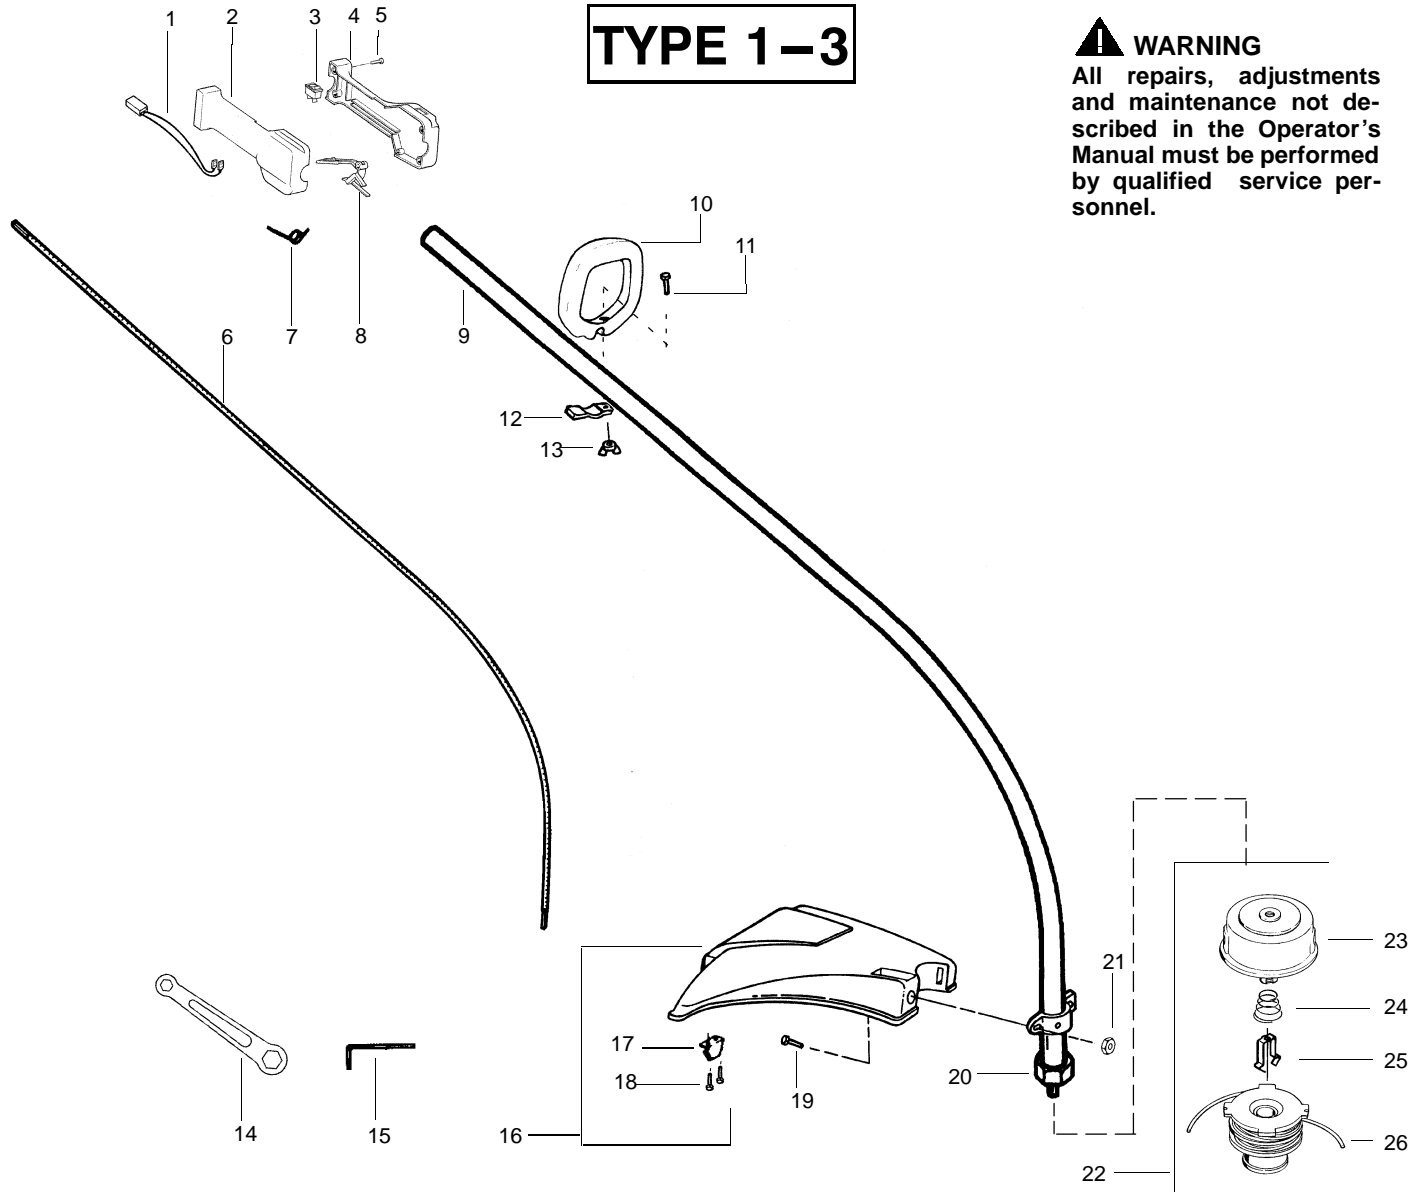

⚠ WARNING
 All repairs, adjustments and maintenance not described in the Operator's Manual must be performed by qualified service personnel.

Ref.	Part No.	Description	Ref.	Part No.	Description
1.	530047307	Assy-Lead Wire	21.	530015197	Nut
2.	530053968	Throttle Housing (Right)	22.	530095846	Assy-Cutting Head (Incl. 23-26)
3.	530069572	Kit-Switch	23.	530071306	Kit-Hub Ass'y.
4.	530053969	Throttle Housing (Left)	24.	530053241	Spring
5.	530015886	Screw	25.	530401957	Retainer
6.	530094551	Drive Shaft - Flex	26.	530095845	Spool w/Line
7.	530027597	Spring - Lever Return			
8.	530056334	Throttle Lever			
9.	530071613	Assy-Drive Shaft Hsg.			
10.	530055699	Assy-Handle (incl. 11-13)			
11.	530015820	Bolt			
12.	530088416	Clamp-Handle Assist			
13.	530016118	Wingnut			
14.	530056401	Wrench			
15.	530031159	Hex Wrench			
16.	530071724	Kit-Shield Assy. (Incl. 17 & 18)			
17.	530052286	Line Limiter			
18.	530015814	Screw			
19.	530015820	Bolt-Shield			
20.	530095574	Dust Cup			
					Not Shown
			-		Operator's Manual
			530163435		Euro I
			530163434		Scan
			530163436		Euro III
			530163437		N. America
			530054766		Decal-Shaft Warning

✓ = NEW PART NUMBER FOR THIS IPL * = REFER TO THE SERVICE REFERENCE INDICATED FOR MORE INFORMATION. (LOCATED AT END OF IPL)

PARTS LIST NO. 530163404		Jonsered PARTS LIST	MODEL(s) GT2124
DATE 6/16/03	Replaces 530163404 - 3/24/03		Note: Illustration may differ from actual model due to design changes

✓ = NEW PART NUMBER FOR THIS IPL

* = REFER TO THE SERVICE REFERENCE INDICATED FOR MORE INFORMATION. (LOCATED AT END OF IPL)

Carburetor Assembly No. 530069998

Kit - Carburetor Assembly No. 530071639 - WT-639