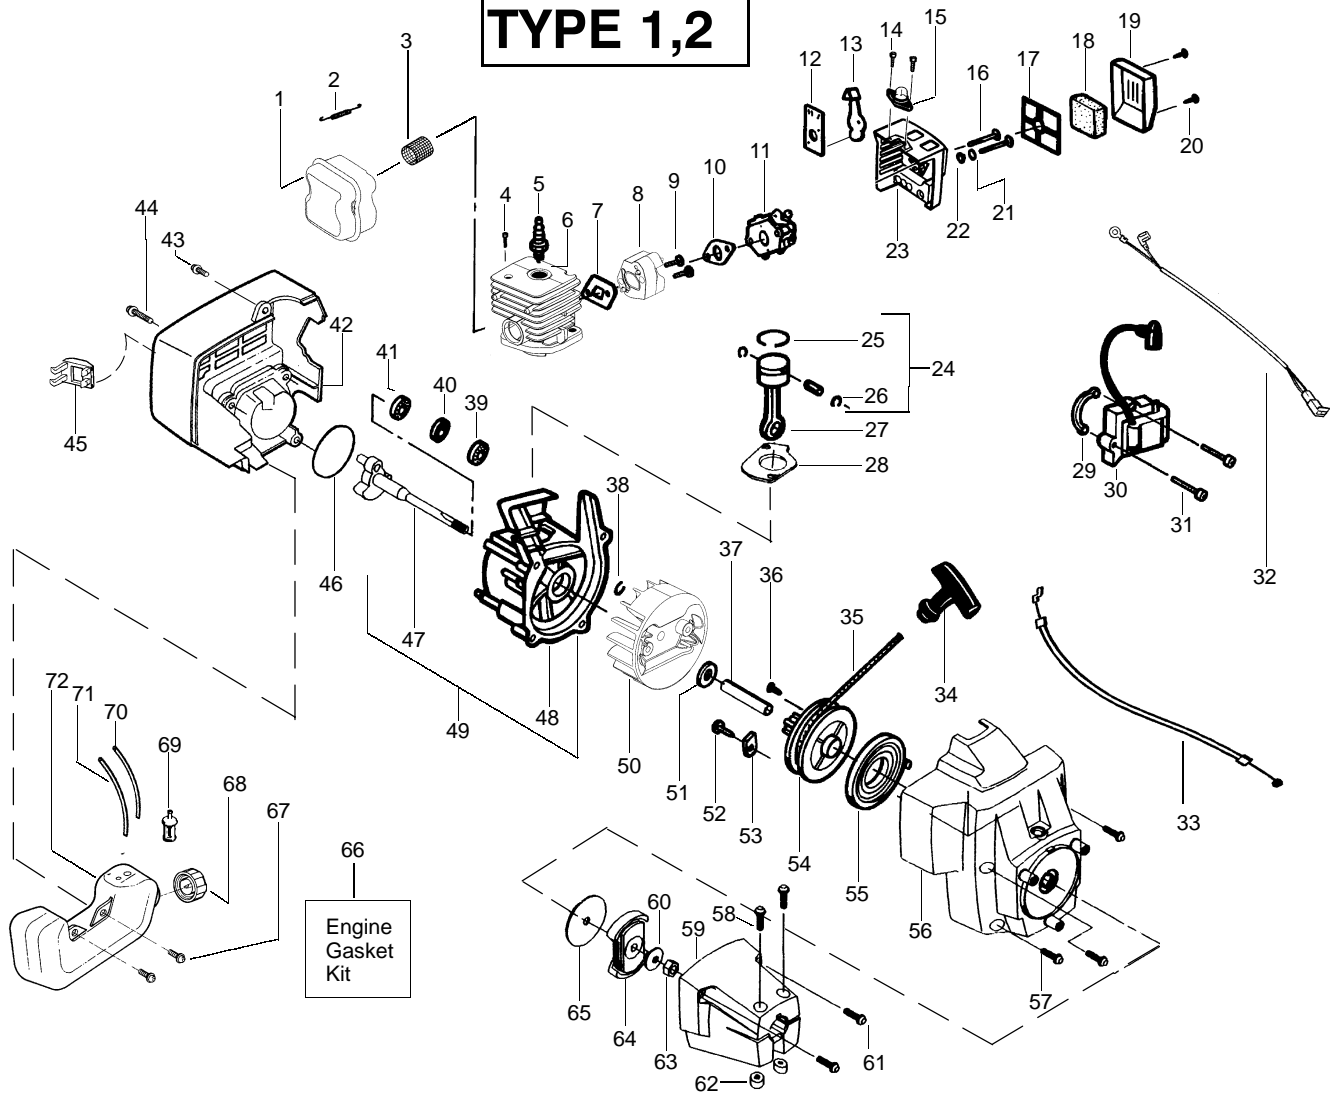

TYPE 1,2

Ref.	Part No.	Description	Ref.	Part No.	Description	Ref.	Part No.	Description
1.	530071396	Kit - Muffler (incl. 2,3)	24.	530071357	Kit - Piston (Incl. 25, 26 & Pin)	49.	530071610	Assy-C'case & C'shaft (Incl. 38,47,48)
2.	530042088	Spring-Muffler	25.	530055120	Piston Ring	50.	530069886	Assy-Flywheel
3.	530071391	Kit-Spark Arrestor	26.	530015162	Retainer-Piston Pin	51.	530015149	Washer
4.	530015953	Screw-Cylinder	27.	530069945	Kit-Connecting Rod Assy.	52.	530015775	Screw
5.	952030249	Spark Plug (RCJ 6Y)	28.	530071363	Gasket-Cylinder(kit)	53.	530027523	Retainer
6.	530071545	Kit - Cylinder	29.	530036145	Spacer-Module	54.	530069400	Kit-Starter Pull(incl 36)
7.	530071363	Gasket-Cyl./Carb.(kit)	30.	530039163	Ignition Module	55.	530042085	Spring-Starter
8.	530056404	Adapter-Carb.	31.	530015954	Screw	56.	530047493	Assy.-Fan Hsg
9.	530016014	Screw	32.	530047278	Assy-Switch Wire	57.	530015810	Screw
10.	530071363	Gasket-Carb.(kit)	33.	530056241	Assy-Throttle Cable	58.	530015767	Screw
11.	---	Kit - Carb.	34.	530027569	Handle-Starter	59.	530047073	Assy-Clutch Hsg.
	530069998	(WT-380)	35.	530069232	Kit - Rope	60.	530015828	Washer-Flat
	530071639	(WT-639)	36.	530016080	Screw	61.	530015886	Screw
12.	530037326	Choke Plate Mounting	37.	530037414	Spacer-Flywheel	62.	530015768	Nut
13.	530038102	Shutter-Choke	38.	530015941	Retain. Ring-C'shaft	63.	530626605	Nut-Clutch
14.	530015780	Screw-Air Purge	39.	530055728	Outer Bearing	64.	530069491	Assy-Clutch
15.	530038874	Assy-Air Purge	40.	530071615	Kit - C'case Seal	65.	530015611	Washer-Clutch
16.	530016353	Screw	41.	530032125	Inner Bearing	66.	530071363	Kit-Engine Gasket (Incl. 7,10,28,46)
17.	530037413	Plate - Filter Support	42.	530057023	Shroud-Rear	67.	530016379	Retainer
18.	530037331	Foam-Air Filter	43.	530015934	Screw	68.	530014347	Assy-Fuel Cap
19.	530037292	Cover-Air Box	44.	530015810	Screw	69.	530095646	Assy-Fuel Pickup
20.	530016349	Screw	45.	530054536	Guard-Muffler	70.	530069216	Kit-Fuel Line
21.	530015852	Spacer-Choke	46.	530071363	O-Ring-C'case/Shrd(kit)	71.	530069247	Kit- Fuel Line
22.	530015254	Washer	47.	530014864	Assy-Crankshaft	72.	530057045	Assy-Fuel Tank
23.	530054554	Box-Air Filter	48.	530012491	Assy-Crankcase (Incl. 39-41)			

✓ = NEW PART NUMBER FOR THIS IPL   * = REFER TO THE SERVICE REFERENCE INDICATED FOR MORE INFORMATION. (LOCATED AT END OF IPL)