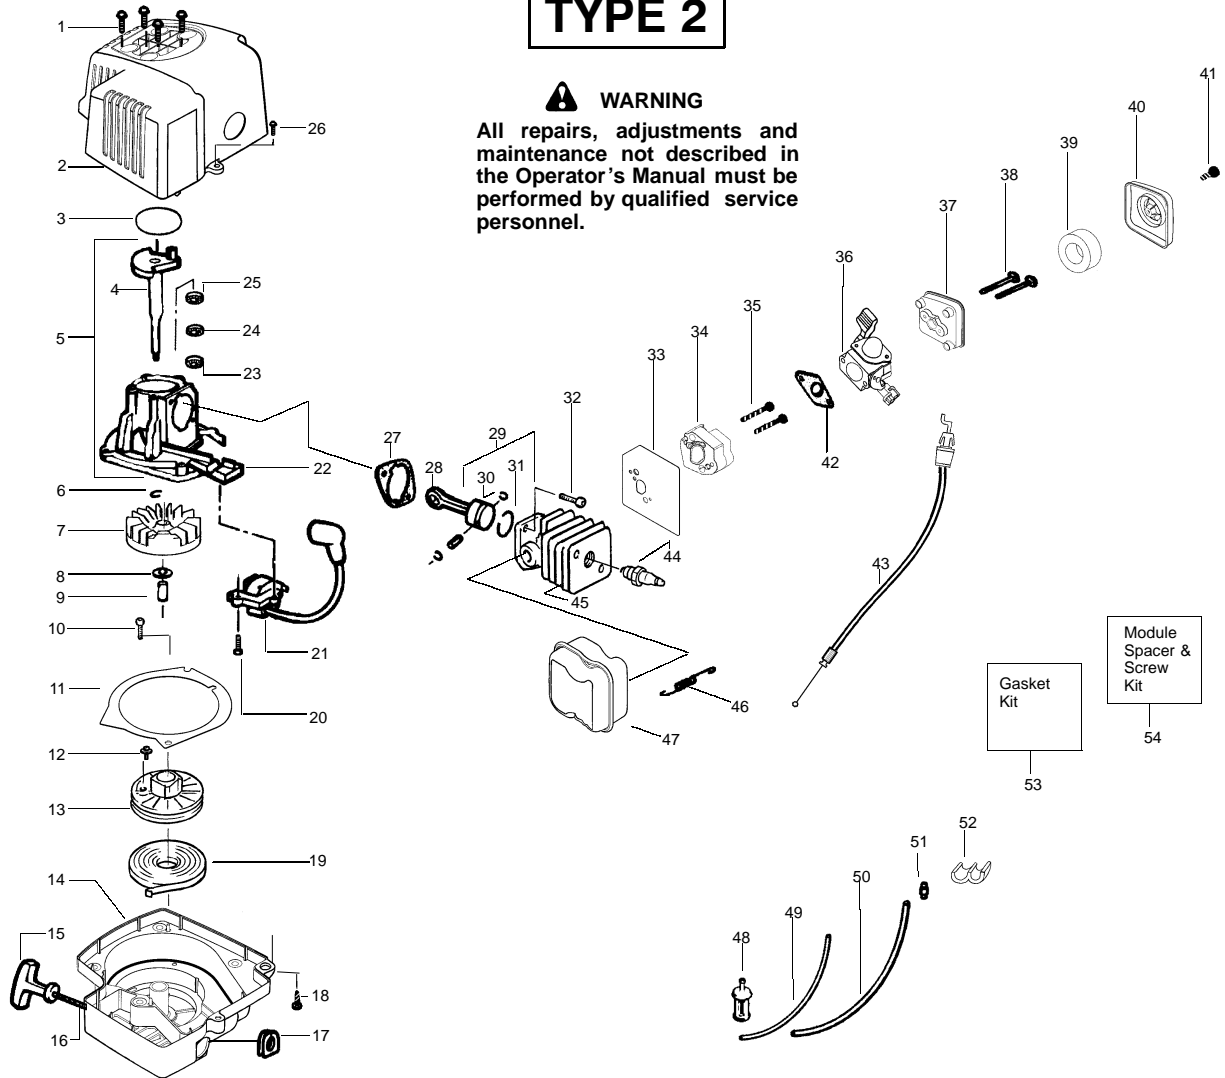

TYPE 2

⚠ WARNING

All repairs, adjustments and maintenance not described in the Operator's Manual must be performed by qualified service personnel.

Ref.	Part No.	Description	Ref.	Part No.	Description	Ref.	Part No.	Description
1.	530016386	Screw	25.	530032125	Bearing-Inner	49.	530069247	Kit-Fuel Line(small)
2.	530056620	Assy-Shroud	26.	530015934	Screw	50.	530069216	Kit-Fuel Line(large)
3.	530071486	O-Ring-Shrd (kit)	27.	530071486	Gasket-Cylinder (kit)	51.	530023877	Fitting-Fuel Line
4.	530028802	Assy-Crankshaft	28.	530069945	Assy-Connecting Rod	52.	530016103	Clip-Retainer
5.	530071729	Assy-C/case-C/shaft (Incl. #4,6 & 23-25)	29.	530071357	Kit-Piston (Incl. 30 & 31)	53.	530071486	Kit-Gasket (Incl. #3, 27, 33 & 42)
6.	530015941	Ring-Retainer-C' shaft	30.	530015162	Retainer-Piston Pin	54.	530071731	Kit-Module Spacer & Screws
7.	530069886	Assy-Flywheel	31.	530055120	Ring-Piston			Not Shown
8.	530015828	Washer-Flat	32.	530015953	Screw			
9.	530055729	Spacer-Flywheel	33.	530071486	Gasket-Carb. Adapt.(kit)			
10.	530015496	Screw	34.	530056403	Adapter-Carburetor			
11.	530055681	Plate-Baffle	35.	530016014	Screw			
12.	530015882	Screw	36.	530071633	Kit-Carburetor Ass'y. (C1U-W13A)			
13.	530069353	Kit-Starter Pulley (Incl.# 12)	37.	530055680	Air Box			
14.	530056271	Assy-Fan Housing	38.	530016353	Screw			
15.	530027569	Handle-Starter	39.	530047932	Air Filter Foam			
16.	530069232	Kit-Rope	40.	530055679	Air Filter Cover			
17.	530019182	Grommet-Ignition Module	41.	530015957	Screw	✓	530163362	Operator Manual
18.	530016386	Screw-(f/hsg to shrd)	42.	530071486	Gasket-Carburetor (kit)			
19.	530042085	Spring-Starter	43.	530055547	Assy-Throttle Cable			
20.	530016357	Screw	44.	952030249	Spark Plug(RCJ-6Y)			
21.	530054137	Ignition Module	45.	530071359	Kit-Cylinder			
22.	530071627	Assy-Crankcase	46.	530042088	Spring-Muffler			
23.	530055728	Bearing-Outer	47.	530071574	Kit-Spark Muffler			
24.	530071615	Kit-Crankcase Seal	48.	530095992	Assy-Pick-up			

✓ = NEW PART NUMBER FOR THIS IPL   * = REFER TO THE SERVICE REFERENCE INDICATED FOR MORE INFORMATION. (LOCATED AT END OF IPL)
● = THESE PARTS ARE ILLUSTRATED FOR CLARITY. ORDER COMPLETE ASSEMBLY.