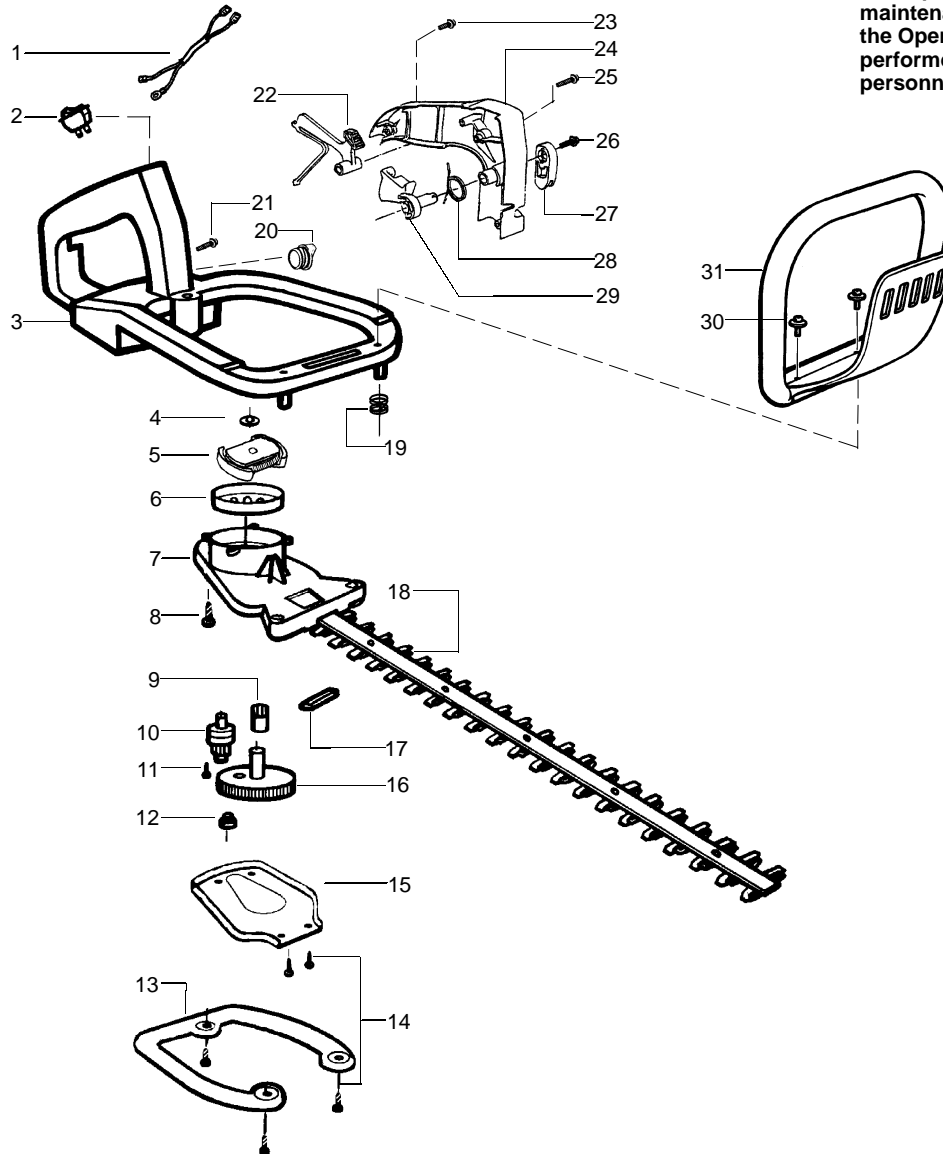

TYPE 1

WARNING
All repairs, adjustments and maintenance not described in the Operator's Manual must be performed by qualified service personnel.

Ref.	Part No.	Description	Ref.	Part No.	Description
1.	530054133	Assy-Leadwire/Switch (Incl.#2)	17.	530029948	Seal-Blade (Felt)
2.	530029954	Switch-Ignition	18.	530403228	Assy-Blade 19"
3.	530055763	Assy-Rear Handle & Tank	19.	530029946	Spring
4.	530015828	Washer-Clutch	20.	530036965	Assy-Fuel Cap
5.	530014396	Kit-Clutch Assy.	21.	530015770	Screw
6.	530056069	Assy-Drum	22.	530053900	Lockout-Throttle
7.	530014399	Assy-Gear Box (incl.# 9-11)	23.	530015934	Screw
8.	530015886	Screw	24.	530038305	Cover-Handle
9.	530016013	Bearing-Gear	25.	530015940	Screw
10.	530036228	Assy-Pinion	26.	530015775	Screw
11.	530015805	Screw	27.	530029958	Lever-Trigger
12.	530032121	Bushing-Blade	28.	530036123	Spring-Trigger
13.	530036046	Plate-Isolator	29.	530053884	Trigger
14.	530015934	Screw	30.	530015955	Screw
15.	530029916	Cover-Gear Box Plate	31.	530094992	Handle-Front
16.	530069355	Kit-Drive Gear Ass'y. (Incl. #12)			

✓ = NEW PART NUMBER FOR THIS IPL   ★ = REFER TO THE SERVICE REFERENCE INDICATED FOR MORE INFORMATION. (LOCATED AT END OF IPL)
● = THESE PARTS ARE ILLUSTRATED FOR CLARITY. ORDER COMPLETE ASSEMBLY.