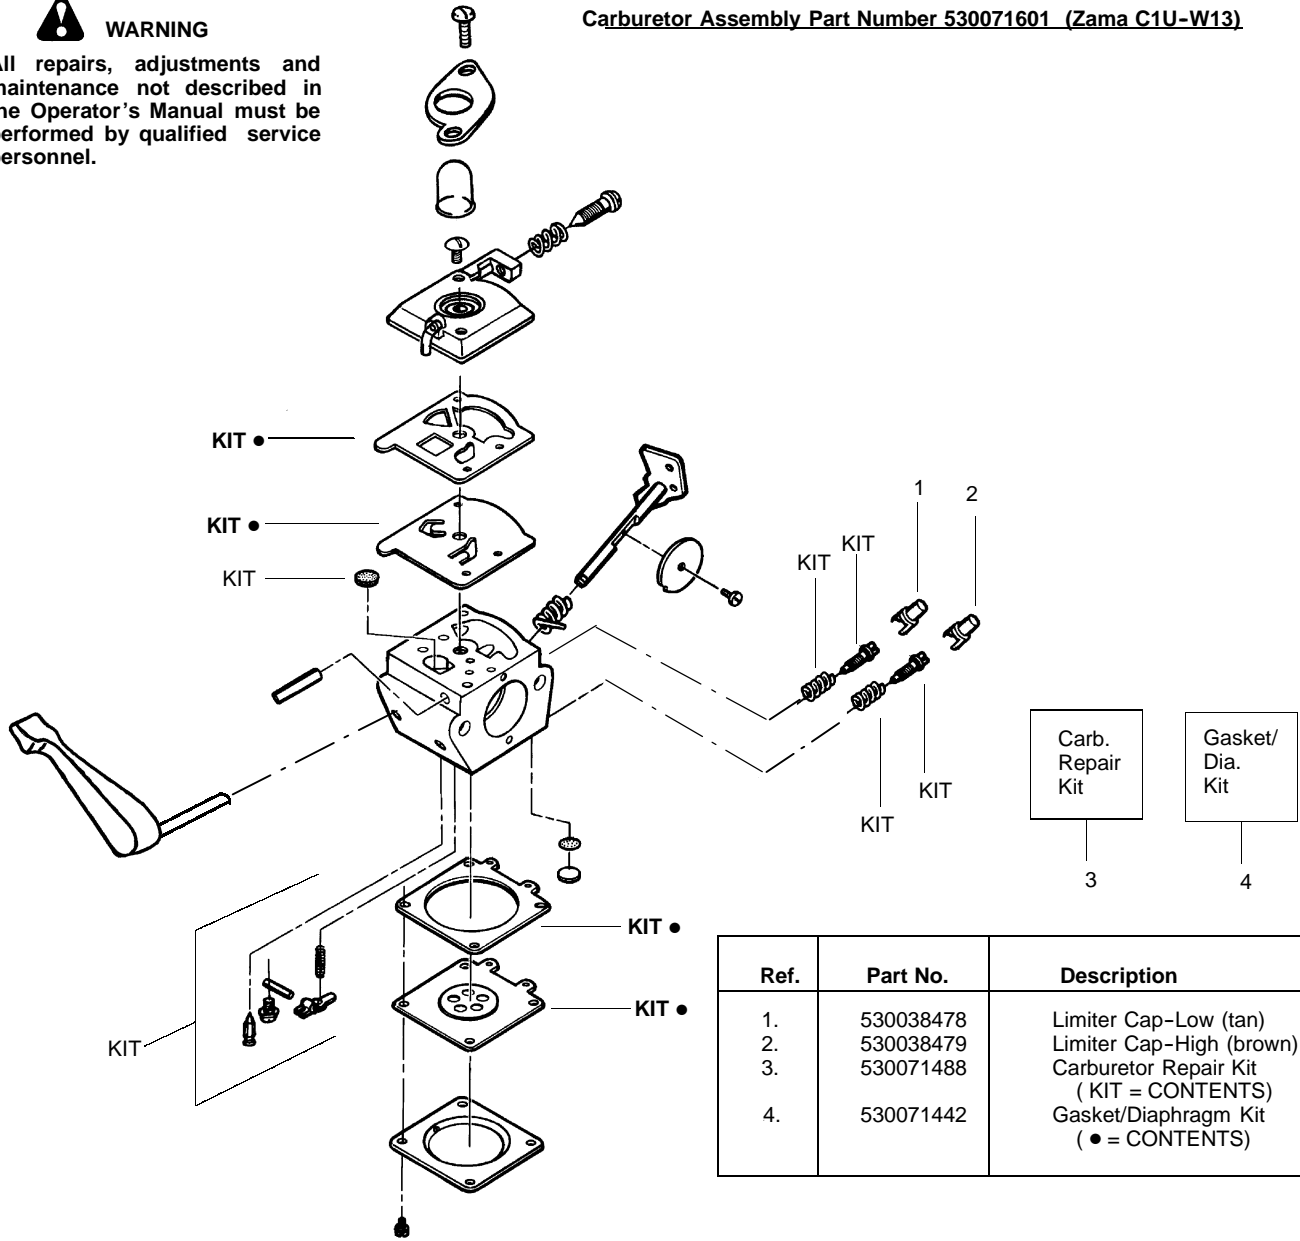

WARNING

All repairs, adjustments and maintenance not described in the Operator's Manual must be performed by qualified service personnel.

Carburetor Assembly Part Number 530071601 (Zama C1U-W13)

Ref.	Part No.	Description
1.	530038478	Limiter Cap-Low (tan)
2.	530038479	Limiter Cap-High (brown)
3.	530071488	Carburetor Repair Kit (KIT = CONTENTS)
4.	530071442	Gasket/Diaphragm Kit (● = CONTENTS)