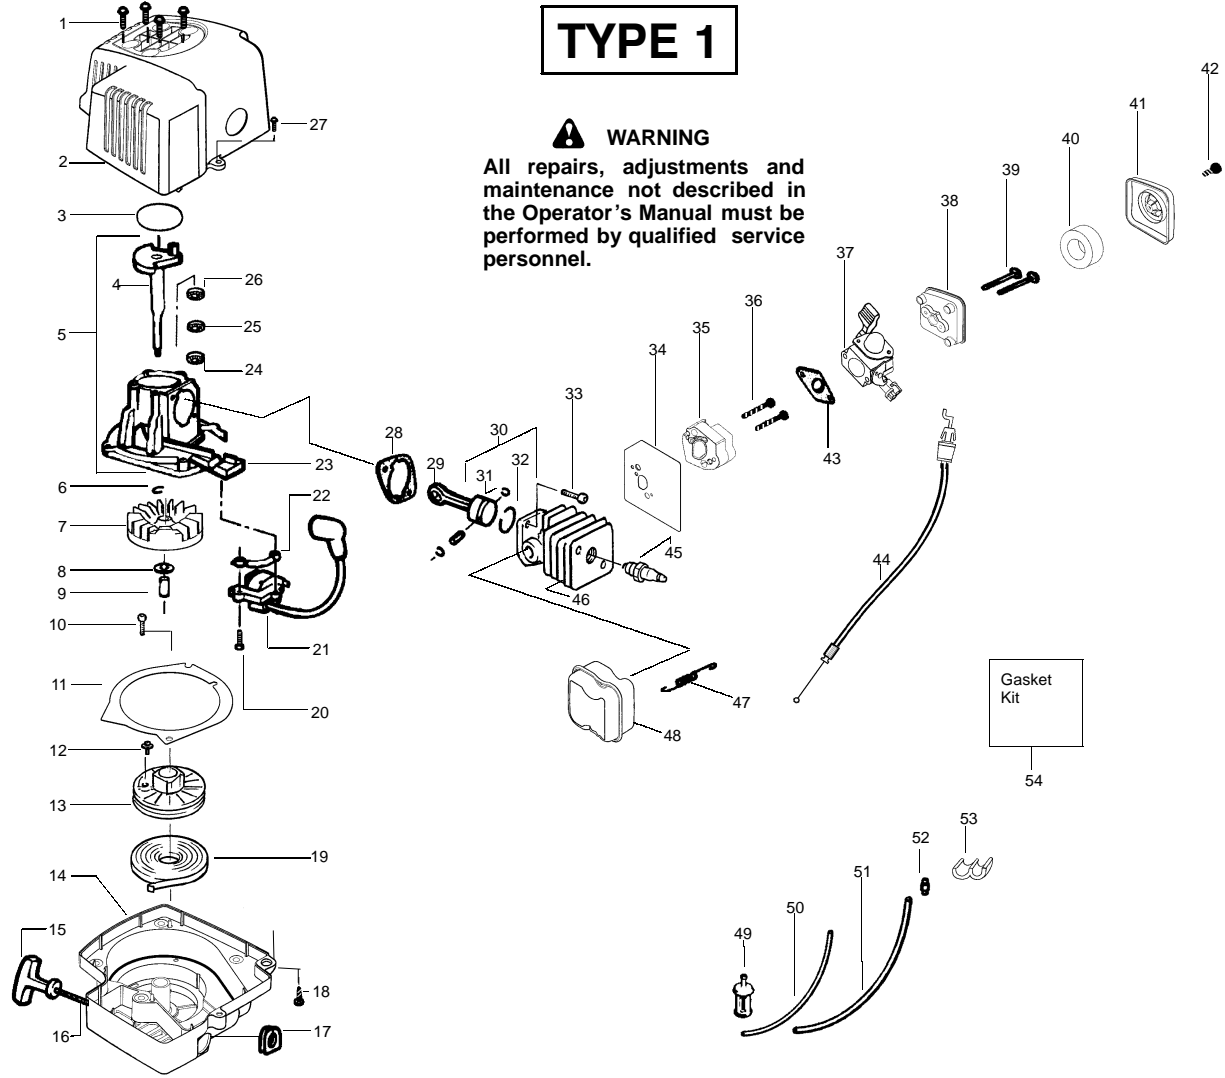

Ref.	Part No.	Description	Ref.	Part No.	Description	Ref.	Part No.	Description
1.	530016386	Screw	24.	530055728	Bearing-Outer	46.	530071359	Kit-Cylinder
2.	530056620	Assy-Shroud	25.	530019264	Seal-Crankcase	47.	530042088	Spring-Muffler
3.	530071486	O-Ring-C'case (kit)	26.	530032125	Bearing-Inner	48.	530071574	Kit-Muffler
4.	530028802	Assy-Crankshaft	27.	530015934	Screw	49.	530095992	Assy-Pick-up
5.	530071485	Assy-C'case-C/shaft (Incl. #4,6 & 23-26)	28.	530071486	Gasket-Cylinder (kit)	50.	530069247	Kit-Fuel Line(small)
6.	530015941	Ring-Retainer-C' shaft	29.	530069945	Assy-Connecting Rod	51.	530069216	Kit-Fuel Line(large)
7.	530071487	Assy-Flywheel	30.	530071357	Kit-Piston (Incl. 31 & 32)	52.	530023877	Fitting-Fuel Line
8.	530015828	Washer-Flat	31.	530015162	Retainer-Piston Pin	53.	530016103	Clip-Retainer
9.	530055729	Spacer-Flywheel	32.	530055120	Ring-Piston	54.	530071486	Kit-Gasket (Incl. #3, 28, 34 & 43)
10.	530015496	Screw	33.	530015953	Screw			
11.	530055681	Plate-Baffle	34.	530071486	Gasket- Adapt. (kit)			
12.	530015882	Screw	35.	530056403	Adapter-Carburetor			
13.	530069353	Kit-Starter Pulley (Incl.# 12)	36.	530016014	Screw			
14.	530056271	Assy-Fan Housing	37.	---	Kit-Carburetor Ass'y.			
15.	530027569	Handle-Starter		530071601	(C1U-W13)			
16.	530069232	Kit-Rope		530071633	(C1U-W13A)			
17.	530019182	Grommet-Ignition Module	38.	530055680	Air Box			Not Shown
18.	530016386	Screw-(f/hsg to shrd)	39.	530016353	Screw			
19.	530042085	Spring-Starter	40.	530047932	Air Filter Foam			
20.	530015954	Screw	41.	530055679	Air Filter Cover			
21.	530054137	Ignition Module	42.	530015957	Screw			
22.	530036145	Spacer-Ign. Module	43.	530071486	Gasket-Carb. (kit)			
23.	530012491	Assy-Crankcase	44.	530055547	Assy-Throttle Cable			
			45.	952030249	Spark Plug(RCJ-6Y)			
							530163362	Operator Manual
							530056873	Decal-Instruction