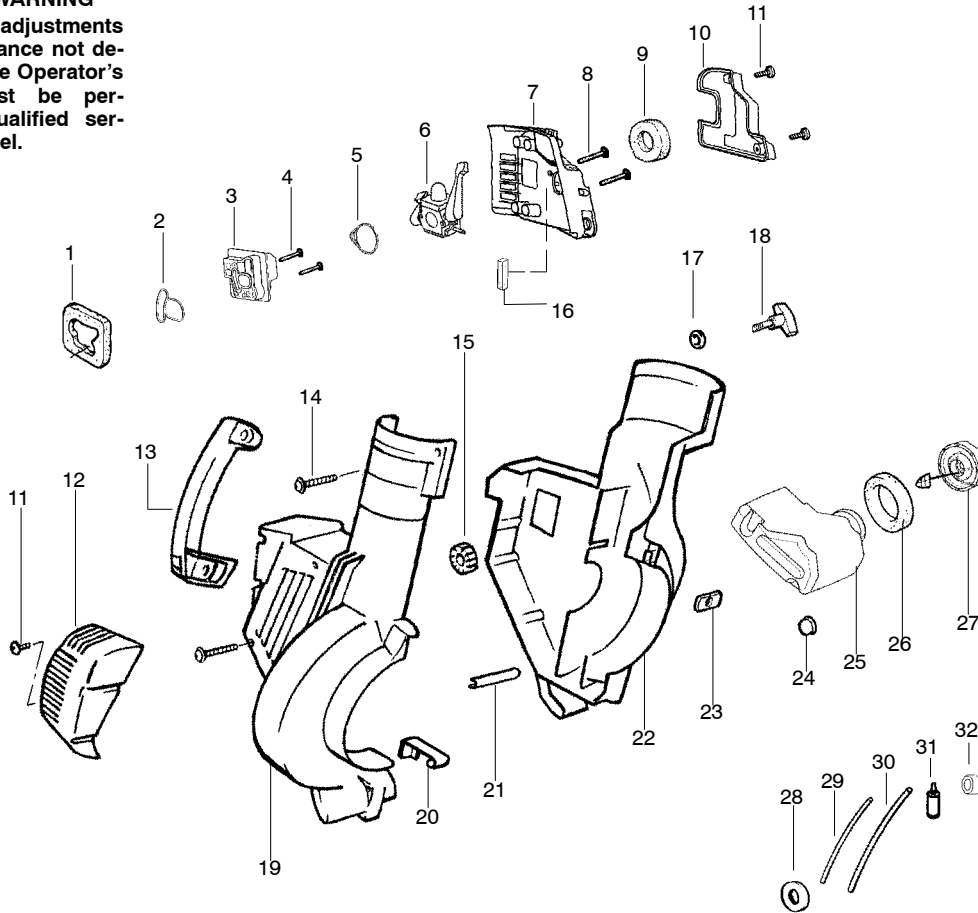

Ref.	Part No.	Description	Ref.	Part No.	Description
1.	530071459	Air Dam (kit)	21.	530049617	Guide-Starter Rope
2.	530071458	Gasket-Adapter (kit)	22.	530056843	Housing-Left
3.	530035561	Carburetor Adaptor	23.	530016207	Nut
4.	530016309	Screw	24.	530036792	Isolator-Crankcase
5.	530071458	Gasket-Carburetor (kit)	25.	530049491	Assy-Fuel Tank
6.	---	Kit-Carb Ass'y.	26.	530049527	Gasket-Fuel Tank
	530071465	(C1Q-W11)	27.	530049386	Fuel Cap w/Retainer
	530071632	(C1Q-W11C)	28.	530049656	Grommet-Shroud
	530071775	(WT-606)	29.	530069247	Kit-Line Carb/Purge
7.	530056629	Air Box	30.	530069216	Kit-Line Tank/Purge
8.	530015849	Screw-Carb.	31.	530095646	Assy-Fuel Pick-up
9.	530049383	Filter-Air	32.	530071459	Grommet-Fuel line (kit)
10.	530056581	Cover-Air Filter			
11.	530016349	Screw			Not Shown
12.	530056641	Guard-Muffler			
13.	530095469	Handle			
14.	530015886	Screw		530163817	Manual - Euro
15.	530049323	Isolator		530163819	Manual - Scan
16.	530071459	Foam 25.4mm (kit)		530163818	Manual - Euro
17.	530015197	Nut		530163820	Manual - N. America
18.	530016322	Knob-Blower		530057414	Warning Decal
19.	530056844	Housing-Right			
20.	530402044	Spring-Cover Latch			

↗ = NEW PART NUMBER FOR THIS IPL

★ = REFER TO THE SERVICE REFERENCE INDICATED FOR MORE INFORMATION. (LOCATED AT END OF IPL)

PARTS LIST NO. 530163137		Jonsered PARTS LIST	MODEL(s) BV 2125
DATE 10/08/03	Replaces 530163137 – 01/31/03		Note: Illustration may differ from actual model due to design changes

✓ = NEW PART NUMBER FOR THIS IPL

* = REFER TO THE SERVICE REFERENCE INDICATED FOR MORE INFORMATION. (LOCATED AT END OF IPL)

Carburetor Assembly Part Number 530071465 - (C1Q-W11)

4

5

Ref.	Part No.	Description
1.	530071465	Assy-Carb. Zama (C1Q-W11)
2.	530038479	Cap-Limiter (high) brown
3.	530038478	Cap-Limiter (low) tan
4.	530071475	Kit-Carb. Repair
5.	530071489	Kit-Dia. (GND-34)