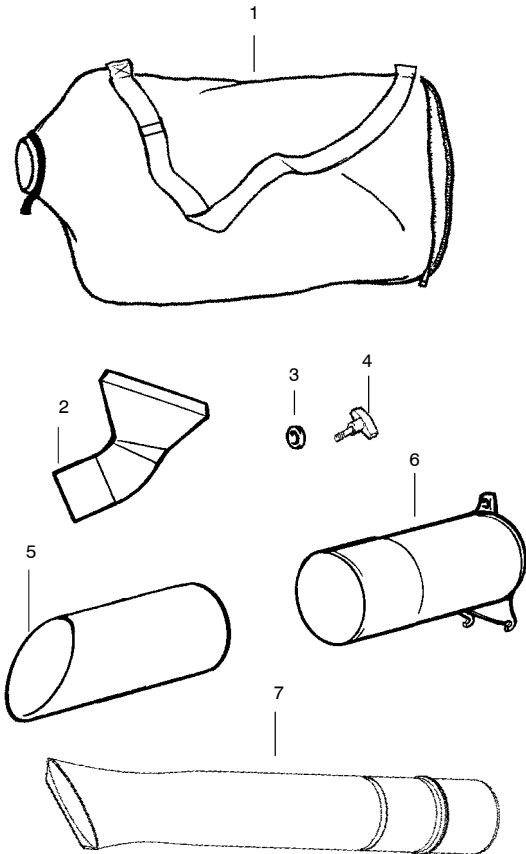

✓ = NEW PART NUMBER FOR THIS IPL

* = REFER TO THE SERVICE REFERENCE INDICATED FOR MORE INFORMATION. (LOCATED AT END OF IPL)

Carburetor Assembly Part Number 530071465 - (C1Q-W11)

4

5

Ref.	Part No.	Description
1.	530071465	Assy-Carb. Zama (C1Q-W11)
2.	530038479	Cap-Limiter (high) brown
3.	530038478	Cap-Limiter (low) tan
4.	530071475	Kit-Carb. Repair
5.	530071489	Kit-Dia. (GND-34)

Assy - Vacuum

Ref.	Part No.	Description
1.	530095564	Assy-Vac. Bag w/strap
2.	530095470	Tube-Elbow Vac
3.	530049686	Retainer-Vac Tube Knob
4.	530016322	Knob
5.	530094476	Tube-Lower Vac
6. ✓	*****	Tube-Upper Vac
7.	530095593	Tube-Blower