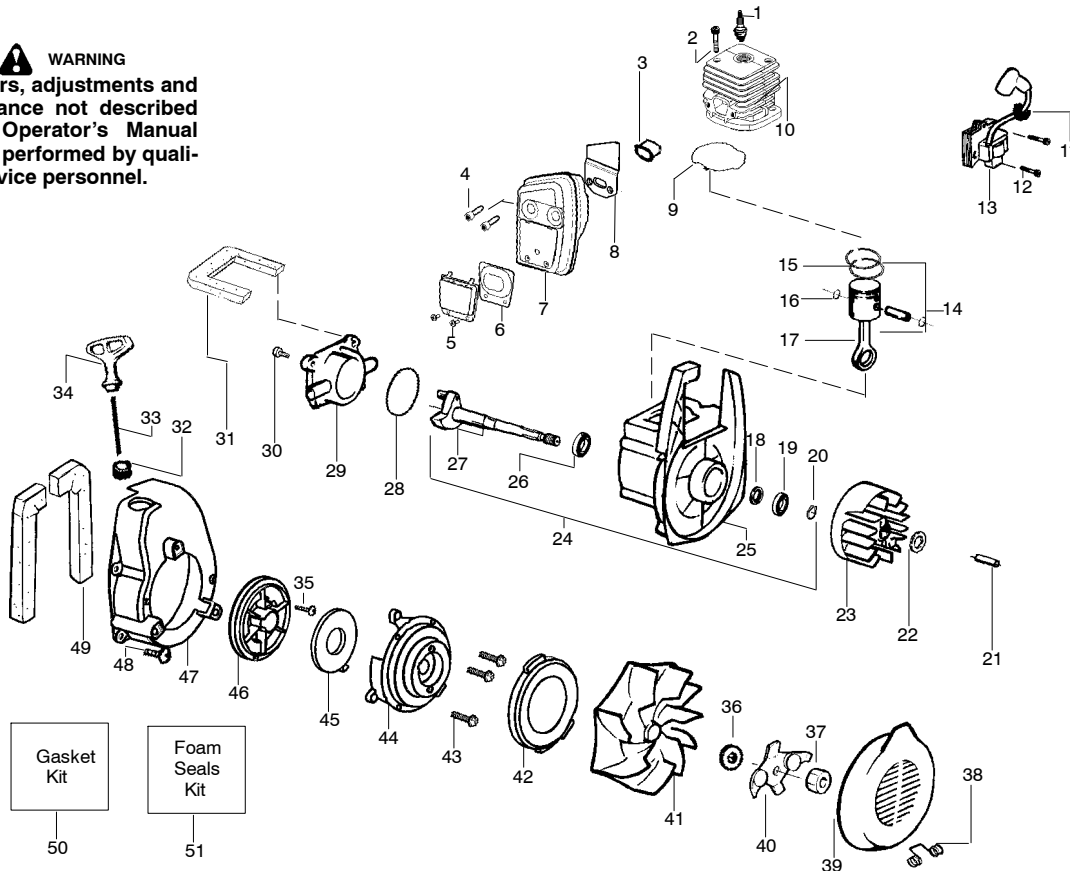

PARTS LIST NO. 530163137		Jonsered PARTS LIST	MODEL(s) BV 2125	
DATE 10/08/03	Replaces 530163137 – 01/31/03		Note: Illustration may differ from actual model due to design changes	PAGE NO. 2

WARNING

All repairs, adjustments and maintenance not described in the Operator's Manual must be performed by qualified service personnel.

Ref.	Part No.	Description	Ref.	Part No.	Description	Ref.	Part No.	Description
1.	952030249	Spark Plug (RCJ-6Y)	21.	530016190	Spacer-Flywheel	40.	530095461	Assy-Mulch Blade
2.	530015953	Screw	22.	530015149	Washer	41.	530069817	Assy-Impeller
3.	530055191	Insulator-Heat	23.	530039209	Assy-Flywheel	42.	530056625	Seal-Ring
4.	530016387	Screw-Muffler-Internal	24.	530071456	Assy-Crankcase/Crank shaft (incl. 20,25,27)	43.	530016349	Screw
5.	530015241	Screw	25.	530012492	Assy-Crankcase (Incl. 18,19,26)	44.	530055101	Housing-Pulley
6.	530071593	Kit-Spark Screen (incl. #5)	26.	530032125	Bearing-Inner	45.	530042086	Spring-Starter
7.	530071600	Kit-Muffler (incl. 4,5,6, & 8)	27.	530012452	Assy-Crankshaft	46.	530071466	Kit-Starter Pulley
8.	530071458	Gasket-Baffle (kit)	28.	530071458	O-ring-C/case (kit)	47.	530055102	Fan Housing
9.	530071458	Gasket-Cylinder (kit)	29.	530012443	Cover-Crankcase	48.	530015810	Screw
10.	530071457	Kit-Cylinder	30.	530015810	Screw	49.	530071459	Foam-182mm (kit)
11.	530019182	Grommet-Ign. Module	31.	530071459	Foam-219mm (kit)	50.	530071458	Kit-Gasket (page 1 incl. 2, & 5) (page 2 incl. 8,9, & 28)
12.	530016357	Screw-Ignition Module	32.	530029182	Eyelet-Flange	51.	530071459	Kit-Foam Seals (page 1 incl. 1,16, & 32) (page 2 incl. 31 & 49)
13.	530035505	Ignition Module	33.	530071467	Kit-Rope			
14.	530069812	Kit-Piston (Incl. 15 & 16)	34.	530049488	Handle-Starter			
15.	530055120	Piston Ring	35.	530016326	Screw-Rope			
16.	530015162	Retainer-Piston Pin	36.	530016240	Washer-Belleville			
17.	530069945	Assy-Connecting Rod	37.	530626605	Nut			
18.	530071615	Kit-Crankcase Seal	38.	530402043	Spring-Return Cover			
19.	530055728	Bearing-Outer	39.	530049313	Inlet Door			
20.	530015941	Retainer Ring-C'chaft						

✓ = NEW PART NUMBER FOR THIS IPL

* = REFER TO THE SERVICE REFERENCE INDICATED FOR MORE INFORMATION. (LOCATED AT END OF IPL)