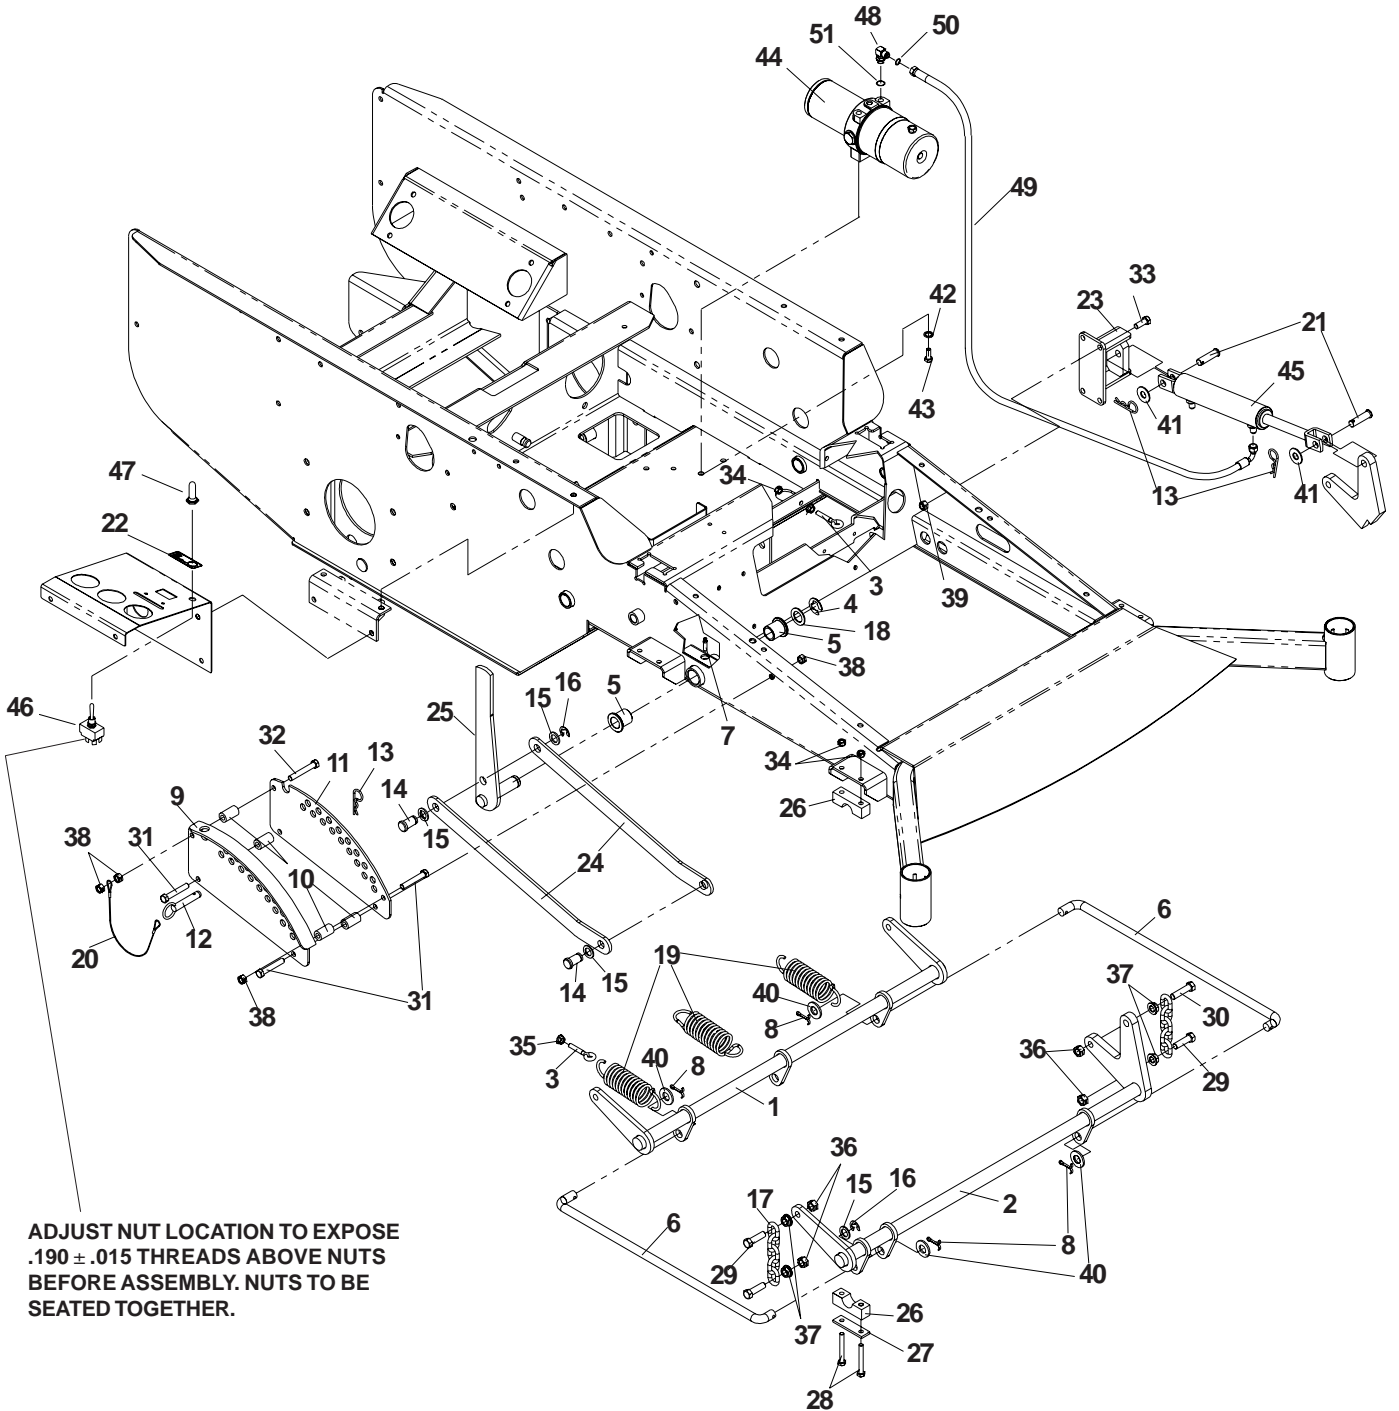

DECK LIFT POWER

ADJUST NUT LOCATION TO EXPOSE
.190 ± .015 THREADS ABOVE NUTS
BEFORE ASSEMBLY. NUTS TO BE
SEATED TOGETHER.

DECK LIFT

POWER

ITEM	PART NO.	QTY.	DESCRIPTION
1	539108354	1	Shaft, lift, rear
2	539107134	1	Shaft, lift, front
3	539101982	3	Eyebolt, right
4	539101802	1	E-ring, 7/8
5	539101232	2	Bushing, flanged-PM
6	539104310	2	Link, connecting
7	539104761	1	Zerk, long
8	539990654	4	Pin, cotter, 5/32 x 1 1/4
9	539104321	1	Adjustment plate
10	539104530	4	Spacer
11	539104323	1	Adjustment plate
12	539102526	1	Lift pin
13	539976989	1	Hairpin, #4
14	539105060	2	Pin, clevis
15	539991043	4	Bushing, machine, 5/8
16	539105069	2	E-ring, 5/8
17	539102641	4	Lift chain
18	539923787	1	Bushing, machine, 7/8
19	539104760	3	Spring, extension
20	539105059	1	Lanyard
21	539107227	2	Pin, clevis, 1/2 x 1 3/4
22	539108232	1	Decal, lift switch
23	539107130	1	Cylinder mounting
24	539105050	2	Lift linkage
25	539107137	1	Lift lever
26	539104808	8	Pillow block
27	539104807	4	Bar, reinforcement
28	539991046	8	Bolt, 5/16-18 x 2 1/2
29	539101175	7	Bolt, 7/16-14 x 1 1/2
30	539108073	1	Bolt, 7/16-14 x 1 3/4, GR 5
31	539990629	3	Bolt, 3/8-16 x 2 1/4
32	539990637	1	Bolt, 3/8-16 x 2 1/2
33	539990563	4	Bolt, 3/8-16 x 1
34	539990184	11	Nut, 5/16-18, centerlock
35	539990585	3	Nut, 5/16-18, serrated washer
36	539990839	8	Nut, 7/16-14, centerlock
37	539102582	8	Nut, 7/16-14, whiz
38	539990546	5	Nut, 3/8-16, centerlock
39	539976979	4	Nut, 3/8-16, nyloc
40	539976982	4	Washer, 5/8
41	539990550	2	Washer, 1/2
42	539990118	2	Lockwasher, 3/8
43	539990134	2	Bolt, 3/8-16 x 3/4
44	539107226	1	Power unit/hydraulic lift
45	539107769	1	Cylinder
46	539107868	1	Switch
47	539107869	1	Switch boot
48	539107870	2	Fitting
49	539111843	2	Hose assembly
50	539108984	2	`O' ring
51	539108985	2	`O' ring