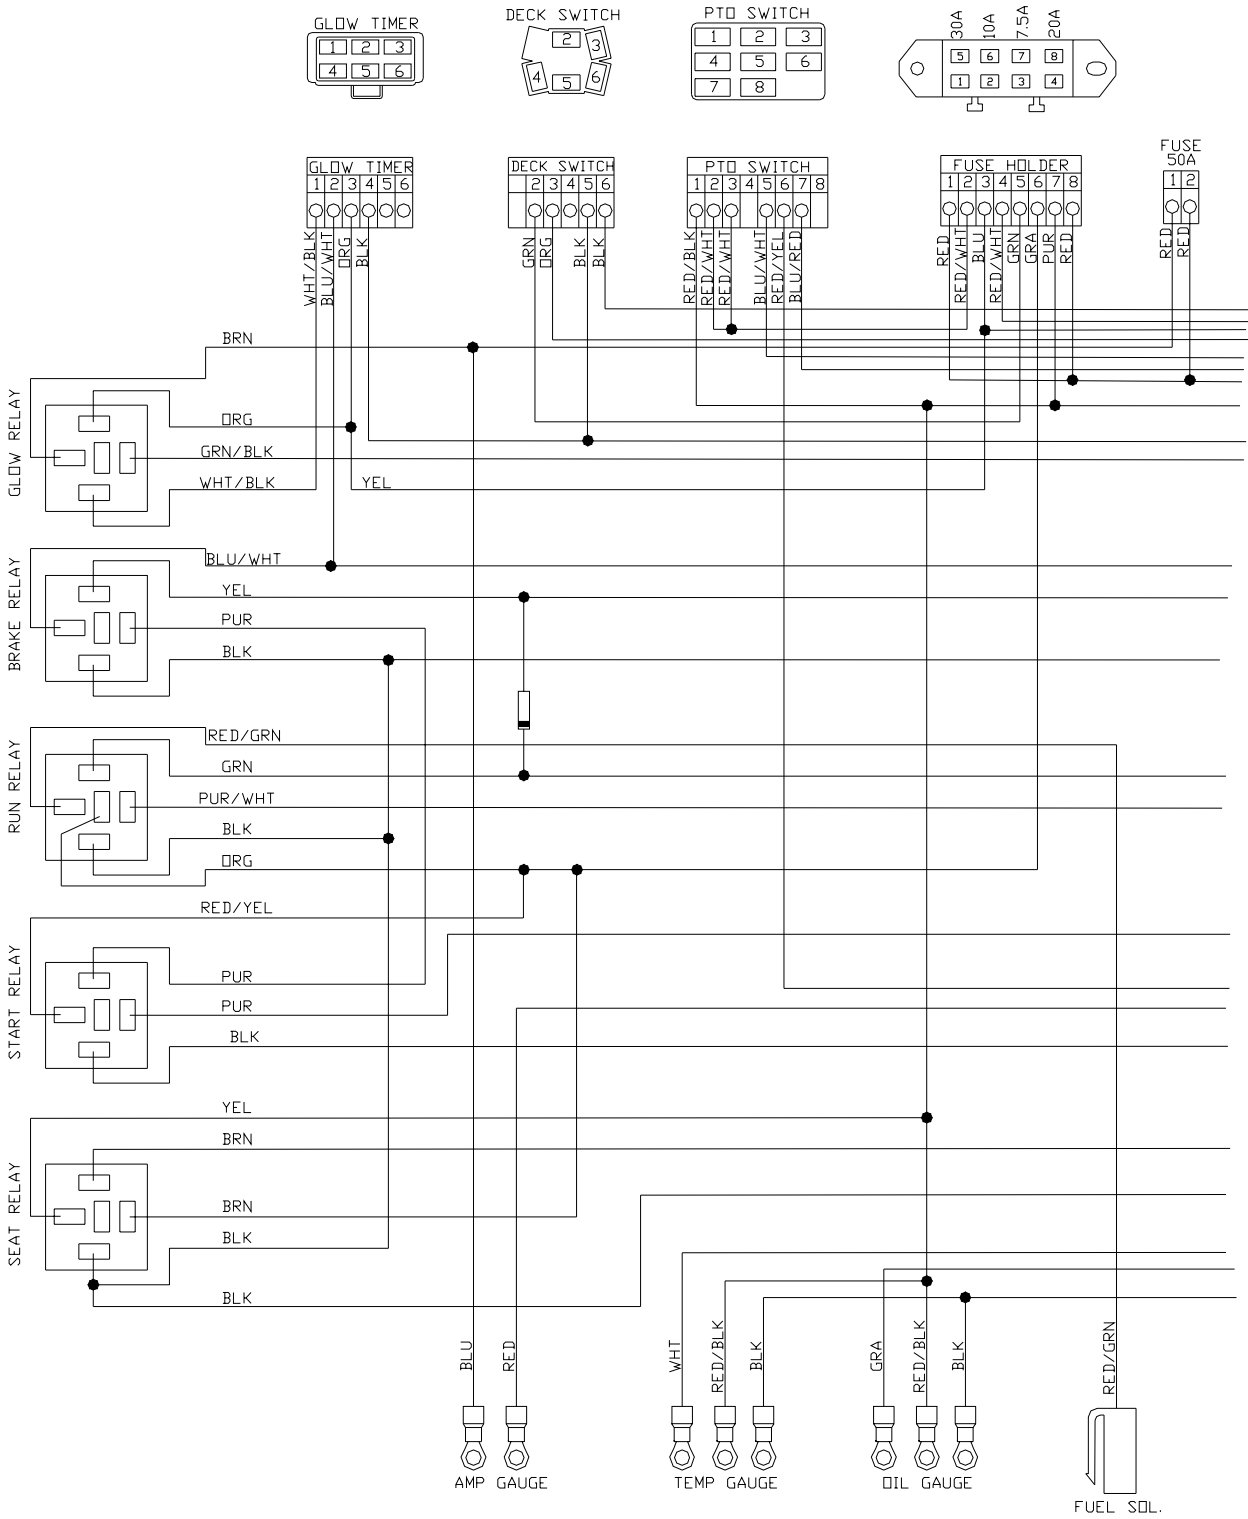

DECALS

DECALS

ITEM	PART NO.	QTY.	DESCRIPTION
1	539913010	1	Decal, CPSC
2	539105746	1	Decal, Euro servering
3	539108335	1	Decal, Belt routing
4	539104790	2	Decal, Husqvarna
5	539105744	1	Decal, Euro danger, belt drives
6	539105232	1	Decal, Anti-scalp
7	539105803	1	Decal, crown
8	539105745	1	Decal, Euro battery warning
9	539108123	1	Decal, 12V DC
10	539103333	2	Decal, Motion control
11	539105785	1	Decal, Euro warning
12	539105743	2	Decal, Euro no step
13	539108121	1	Decal, Front Console
14	539105301	1	Decal, Mobil
15	539105334	1	Decal, Fuel valve
16	539106066	1	Decal, Height indication, metric
17	539106065	1	Decal, Height indication, metric
18	539106253	1	Decal, BZE6127D
	539106254	1	Decal, BZE6134D
	539106255	1	Decal, BZE7234D
19	539108124	1	Decal, Service
20	539108122	1	Decal, Right Console
21	539108262	1	Decal, 34 Turbo, left
22	539108263	1	Decal, 34 Turbo, right
23	539108497	1	Decal, HOT
24	539105829	1	Decal, Sound power
	539100128	1	Decal, engine exhaust (Not shown)

WIRE HARNESS

ITEM PART NO. QTY. DESCRIPTION

ITEM	PART NO.	QTY.	DESCRIPTION
1	539106390	1	Harness, engine, diesel
2	539107941	1	Cable, positive
3	539107942	1	Cable, negative
4	539102685	1	Loom clip
5	539106386	1	Sender, temperature

DECK LIFT SWITCH VIEWED FROM TERMINAL SIDE

WIRE HARNESS

GAUGE WIRING VIEWED FROM TERMINAL SIDE

MOWER FRONT

WIRING SCHEMATIC

WIRING SCHEMATIC

FOOT PEDAL

ITEM	PART NO.	QTY.	DESCRIPTION
------	----------	------	-------------

1	539976979	3	Nut, 3/8-16, nyloc
2	539105184	1	Plate, tightening
3	539105181	1	Pedal, lift
4	539105187	1	Pad, anti-skid
5	539990655	3	Bolt 3/8-16 x 1 1/2

 **Husqvarna**