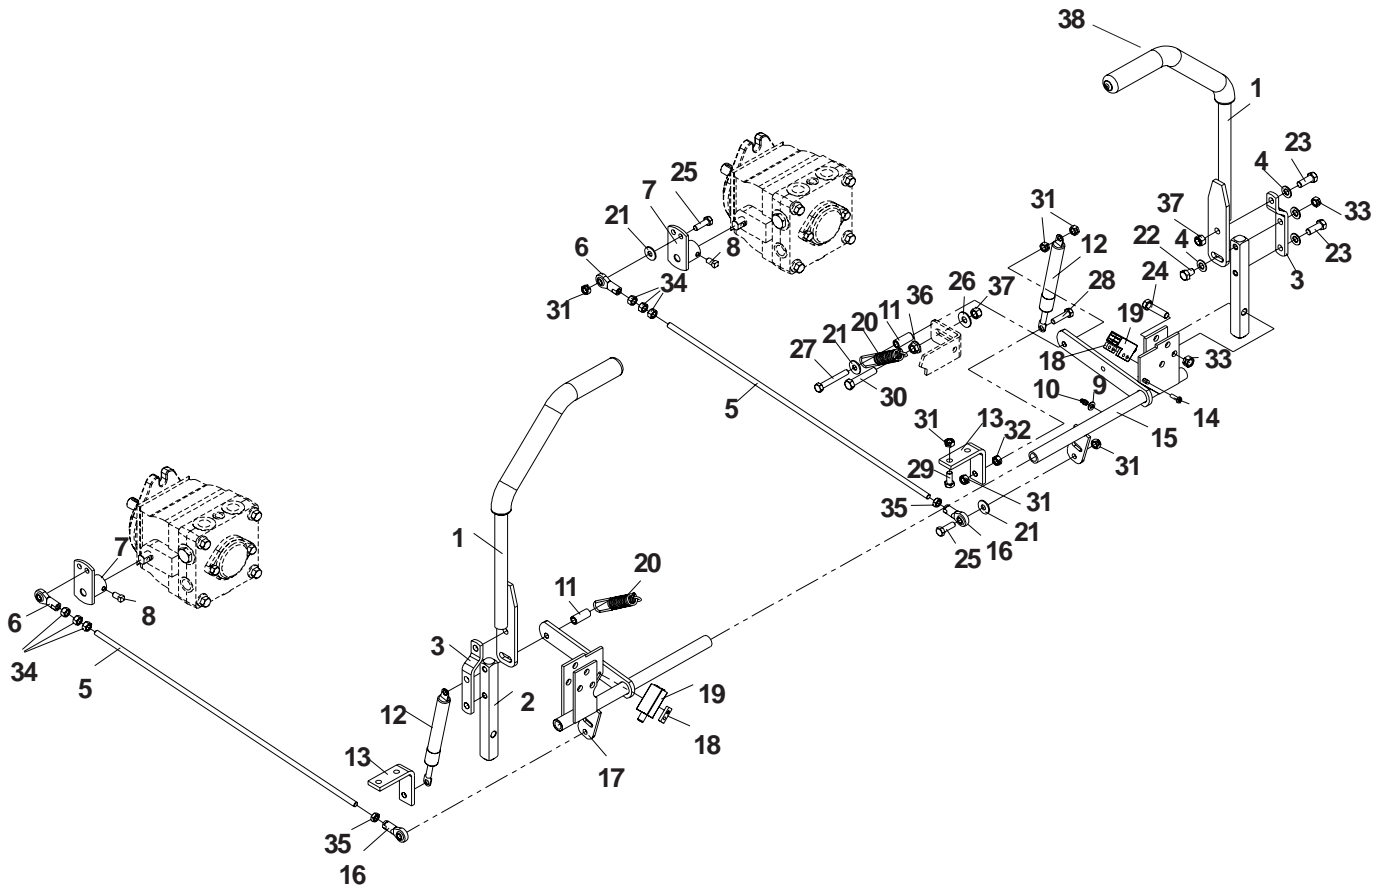

MOTION CONTROL

MOTION CONTROL

ITEM	PART NO.	QTY.	DESCRIPTION
1	539104187	2	Handle
2	539102809	2	Arm, control shaft
3	539106687	2	Control lever extension
4	539102593	8	Washer, 3/8, spring
5	539107837	2	Pump linkage bar
6	539102590	2	Ball end, right
7	539105732	2	Pump lever
8	539105079	2	Setscrew, 5/16-18 sq. x 5/8, cone pt.
9	539103547	2	Washer
10	539976998	2	Zerk
11	539104995	2	Spacer
12	539102720	2	Dampener
13	539106412	2	Bracket, L
14	539976952	4	Screw, #10-24 x 5/8
15	539104363	1	Control, left
16	539102591	2	Ball end, left
17	539104364	1	Control, right
18	539102678	2	Tapped plate
19	539106269	2	Switch
20	539103297	2	Detent spring, rev.
21	539990692	6	Washer, 5/16
22	539976949	2	Bolt, 3/8-16 x 1 3/4
23	539990563	4	Bolt, 3/8-16 x 1
24	539990655	6	Bolt, 3/8-16 x 1 1/2
25	539990209	4	Bolt, 5/16-18 x 1
26	539990517	2	Washer, 3/8
27	539991055	2	Bolt, 5/16-18 x 2 1/4, tap
28	539990627	2	Bolt, 5/16-18 x 1 1/4
29	539976934	4	Bolt, 5/16-18 x 3/4
30	539990588	2	Bolt, 3/8-16 x 2
31	539990184	14	Nut, 5/16-18, centerlock
32	539990585	2	Nut, 5/16-18, serrated washer
33	539990546	8	Nut, 3/8-16, centerlock
34	539990223	6	Nut, 5/16-24
35	539991073	2	Nut, 5/16-24, jam, LH
36	539990613	2	Nut, 3/8-16
37	539976979	4	Nut, 3/8-16, nyloc
38	539102592	2	Grip