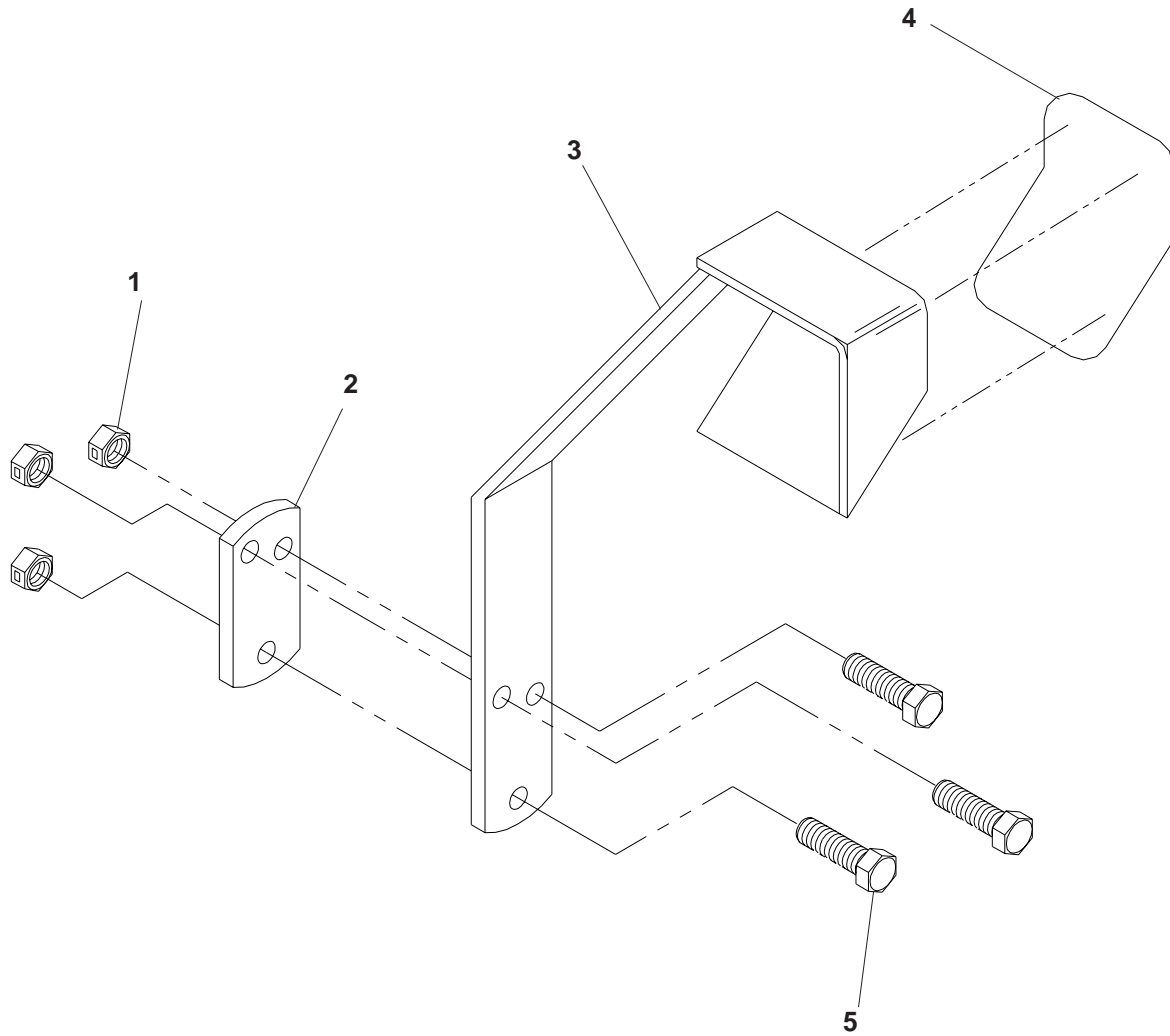

WIRE HARNESS

ITEM PART NO. QTY. DESCRIPTION

ITEM	PART NO.	QTY.	DESCRIPTION
1	539106390	1	Harness, engine, diesel
2	539107941	1	Cable, positive
3	539107942	1	Cable, negative
4	539102685	1	Loom clip
5	539106386	1	Sender, temperature

DECK LIFT SWITCH VIEWED FROM TERMINAL SIDE

WIRE HARNESS

GAUGE WIRING VIEWED FROM TERMINAL SIDE

MOWER FRONT

WIRING SCHEMATIC

WIRING SCHEMATIC

FOOT PEDAL

ITEM	PART NO.	QTY.	DESCRIPTION
------	----------	------	-------------