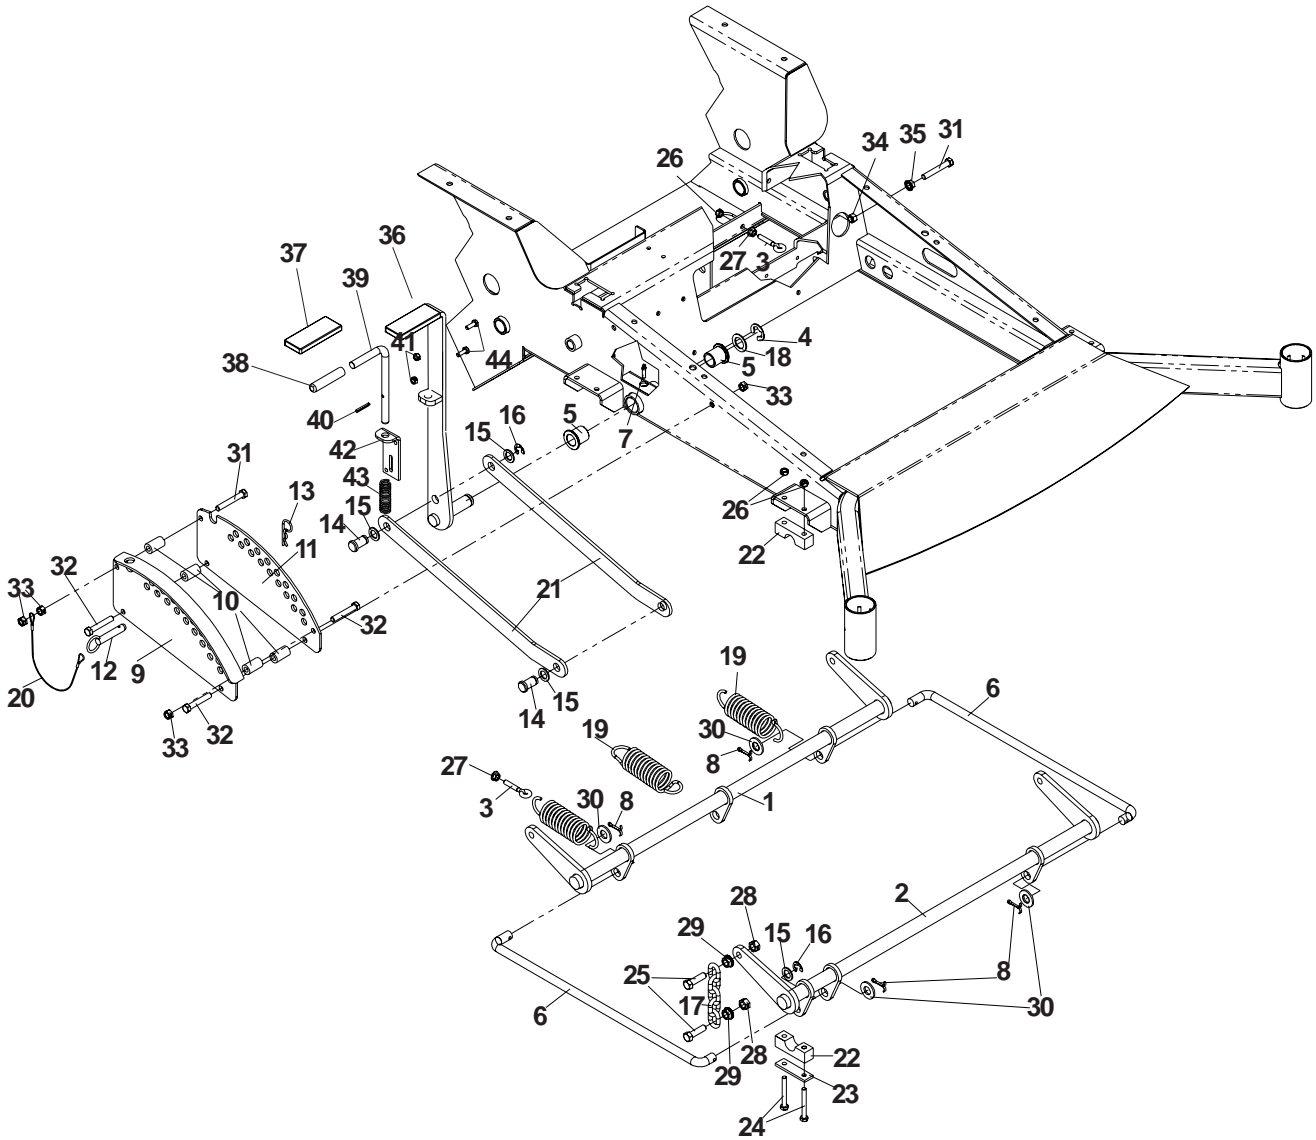

DECK LIFT MANUAL

DECK LIFT

MANUAL

ITEM	PART NO.	QTY.	DESCRIPTION
1	539108354	1	Shaft, lift, rear
2	539108355	1	Shaft, lift, front
3	539101982	3	Eyebolt, right
4	539101802	1	E-ring, 7/8
5	539101232	2	Bushing, flanged-PM
6	539104310	2	Link, connecting
7	539104761	1	Zerk, long
8	539990654	4	Pin, cotter, 5/32 x 1 1/4
9	539104321	1	Adjustment plate
10	539104530	4	Spacer
11	539104323	1	Adjustment plate
12	539102526	1	Lift pin
13	539976989	1	Hairpin, #4
14	539105060	2	Pin, clevis
15	539991043	4	Bushing, machine, 5/8
16	539105069	2	E-ring, 5/8
17	539102641	4	Lift chain
18	539923787	1	Bushing, machine, 7/8
19	539104760	3	Spring, extension
20	539105059	1	Lanyard
21	539105050	2	Lift linkage
22	539104808	8	Pillow block
23	539104807	4	Bar, reinforcement
24	539991046	8	Bolt, 5/16-18 x 2 1/2
25	539101175	8	Bolt, 7/16-14 x 1 1/2
26	539990184	11	Nut, 5/16-18, centerlock
27	539990585	3	Nut, 5/16-18, serrated washer
28	539990839	8	Nut, 7/16-14, centerlock
29	539102582	8	Nut, 7/16-14, whiz
30	539976982	4	Washer, 5/8
31	539990637	2	Bolt, 3/8-16 x 2 1/2
32	539990629	3	Bolt, 3/8-16 x 2 1/4
33	539990546	5	Nut, 3/8-16, centerlock
34	539976979	1	Nut, 3/8-16, nyloc
35	539990613	1	Nut, 3/8-16, serrated washer
36	539108322	1	Lever
37	539102515	1	Grip
38	539101050	1	Grip
39	539104523	1	Pin
40	539106532	1	Pin, 3/16 x 1 1/4, grooved
41	539990761	2	Nut, 1/4-20, centerlock
42	539103534	1	Pin mt, upper
43	539101058	1	Spring
44	539990580	2	Bolt, 1/4-20 x 3/4
	539106345	1	Plug (Not shown)(Top of Right Console)