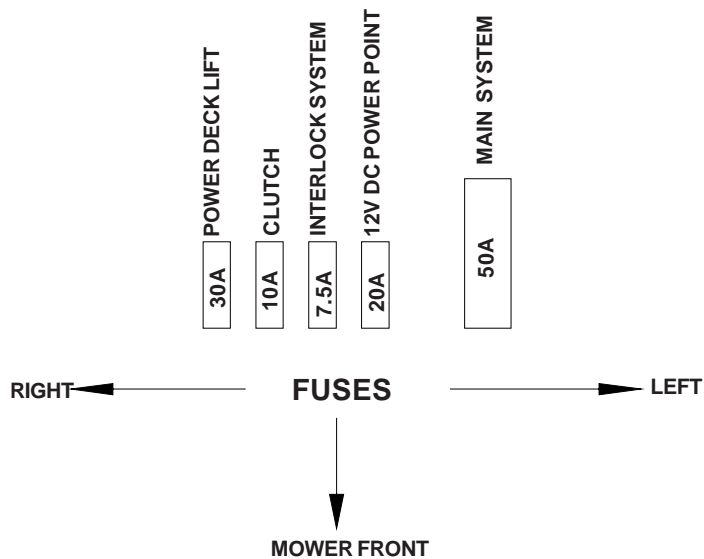

DECK LIFT SWITCH VIEWED FROM TERMINAL SIDE

WIRE HARNESS

GAUGE WIRING VIEWED FROM TERMINAL SIDE

MOWER FRONT

WIRING SCHEMATIC

WIRING SCHEMATIC

FOOT PEDAL

ITEM	PART NO.	QTY.	DESCRIPTION
------	----------	------	-------------