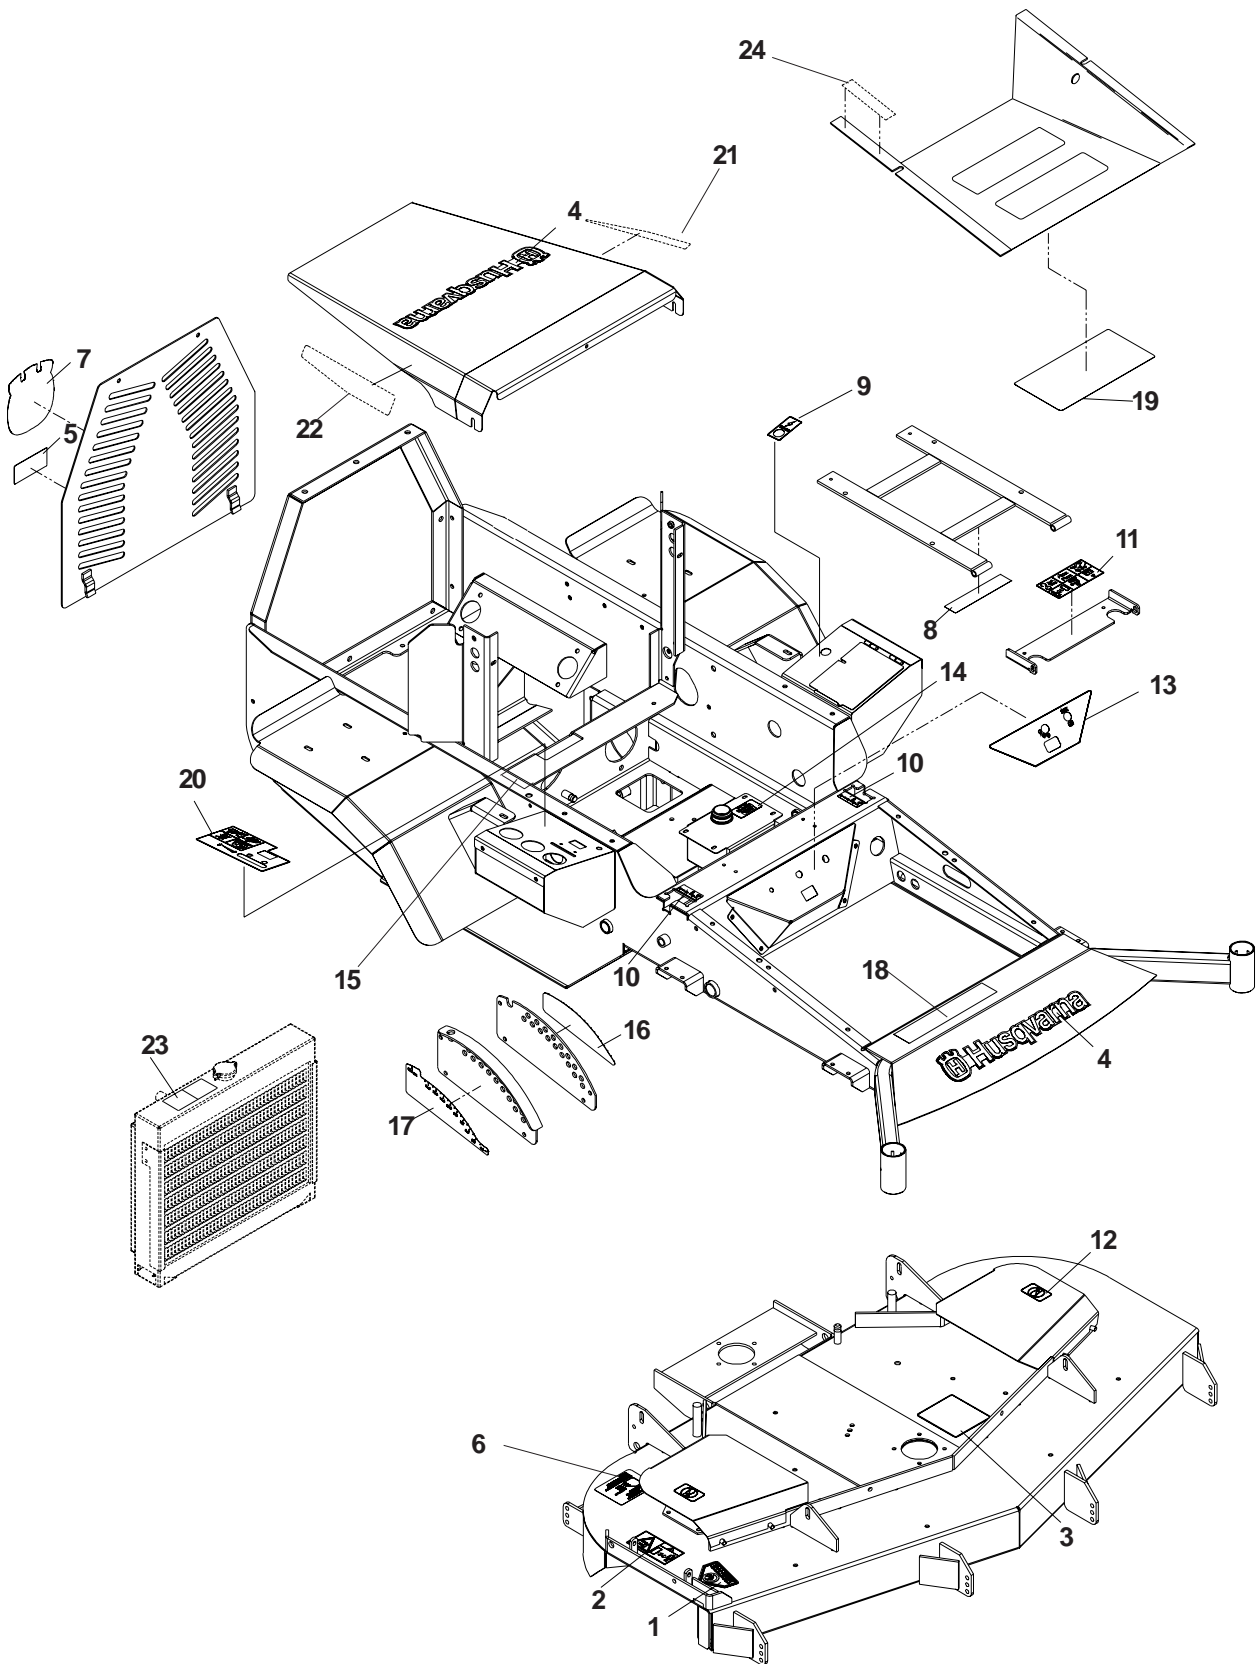

DECALS

DECALS

ITEM	PART NO.	QTY.	DESCRIPTION
1	539913010	1	Decal, CPSC
2	539105746	1	Decal, Euro servering
3	539108335	1	Decal, Belt routing
4	539104790	2	Decal, Husqvarna
5	539105744	1	Decal, Euro danger, belt drives
6	539105232	1	Decal, Anti-scalp
7	539105803	1	Decal, crown
8	539105745	1	Decal, Euro battery warning
9	539108123	1	Decal, 12V DC
10	539103333	2	Decal, Motion control
11	539105785	1	Decal, Euro warning
12	539105743	2	Decal, Euro no step
13	539108121	1	Decal, Front Console
14	539105301	1	Decal, Mobil
15	539105334	1	Decal, Fuel valve
16	539106066	1	Decal, Height indication, metric
17	539106065	1	Decal, Height indication, metric
18	539106253	1	Decal, BZE6127D
	539106254	1	Decal, BZE6134D
	539106255	1	Decal, BZE7234D
19	539108124	1	Decal, Service
20	539108122	1	Decal, Right Console
21	539108262	1	Decal, 34 Turbo, left
22	539108263	1	Decal, 34 Turbo, right
23	539108497	1	Decal, HOT
24	539105829	1	Decal, Sound power
	539100128	1	Decal, engine exhaust (Not shown)