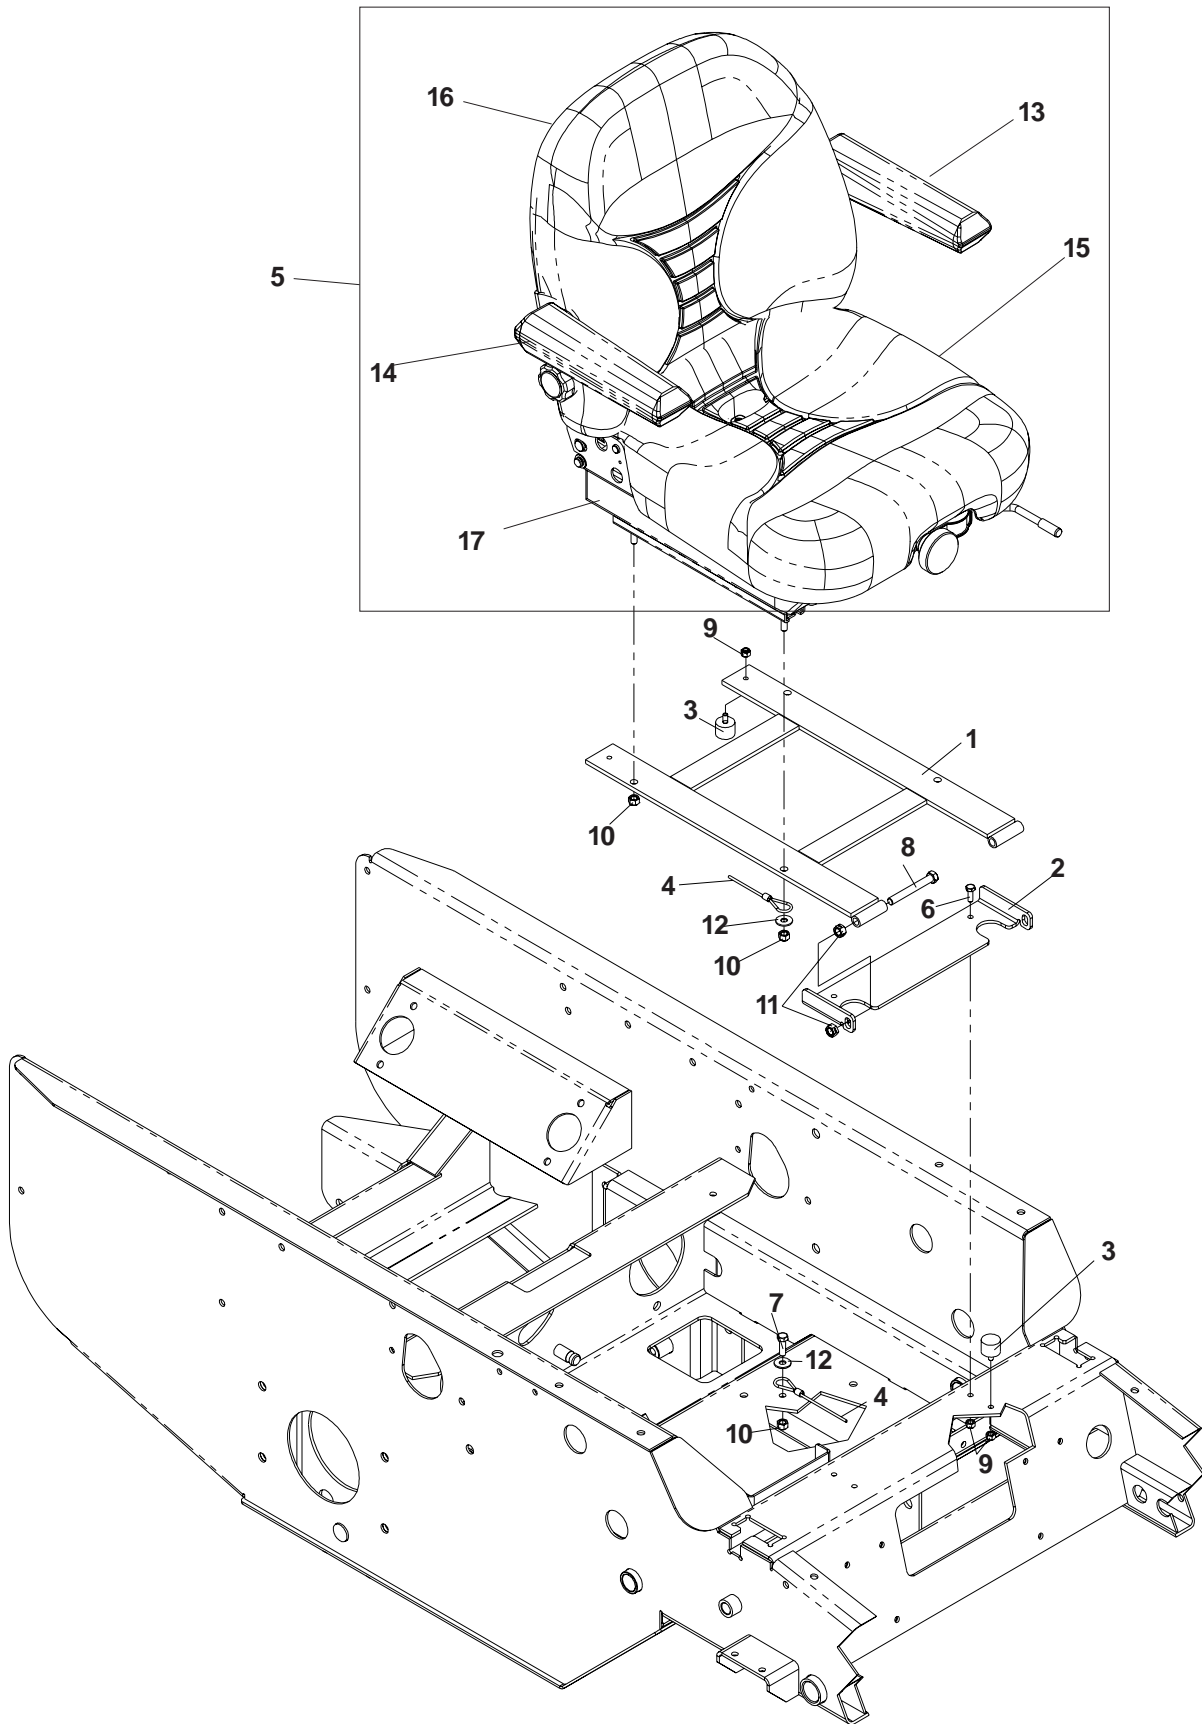

SEAT ASSEMBLY

SEAT ASSEMBLY

ITEM	PART NO.	QTY.	DESCRIPTION
1	539108360	1	Seat mount
2	539105038	1	Bracket, seat
3	539105039	4	Stud plate mount
4	539103247	2	Seat lanyard
5	539107859	1	Seat, suspension
6	539990580	2	Bolt, 1/4-20 x 3/4
7	539990209	2	Bolt, 5/16-18 x 1
8	539101341	2	Bolt, 3/8-16 x 3
9	539976978	6	Nut, 1/4-20, nyloc
10	539990717	6	Nut, 5/16-18, nyloc
11	539990546	4	Nut, 3/8-16, centerlock
12	539990692	4	Washer, 5/16
13	539108716	1	Armrest kit, left
14	539108717	1	Armrest kit, right
15	539108718	1	Seat cushion kit
16	539108719	1	Back cushion kit
17	539108720	1	Slide kit, seat adjustment
	539108745	1	Switch-snap mount kit (Not shown)
	539111434	1	Back, hard plastic prem seat (Not shown)