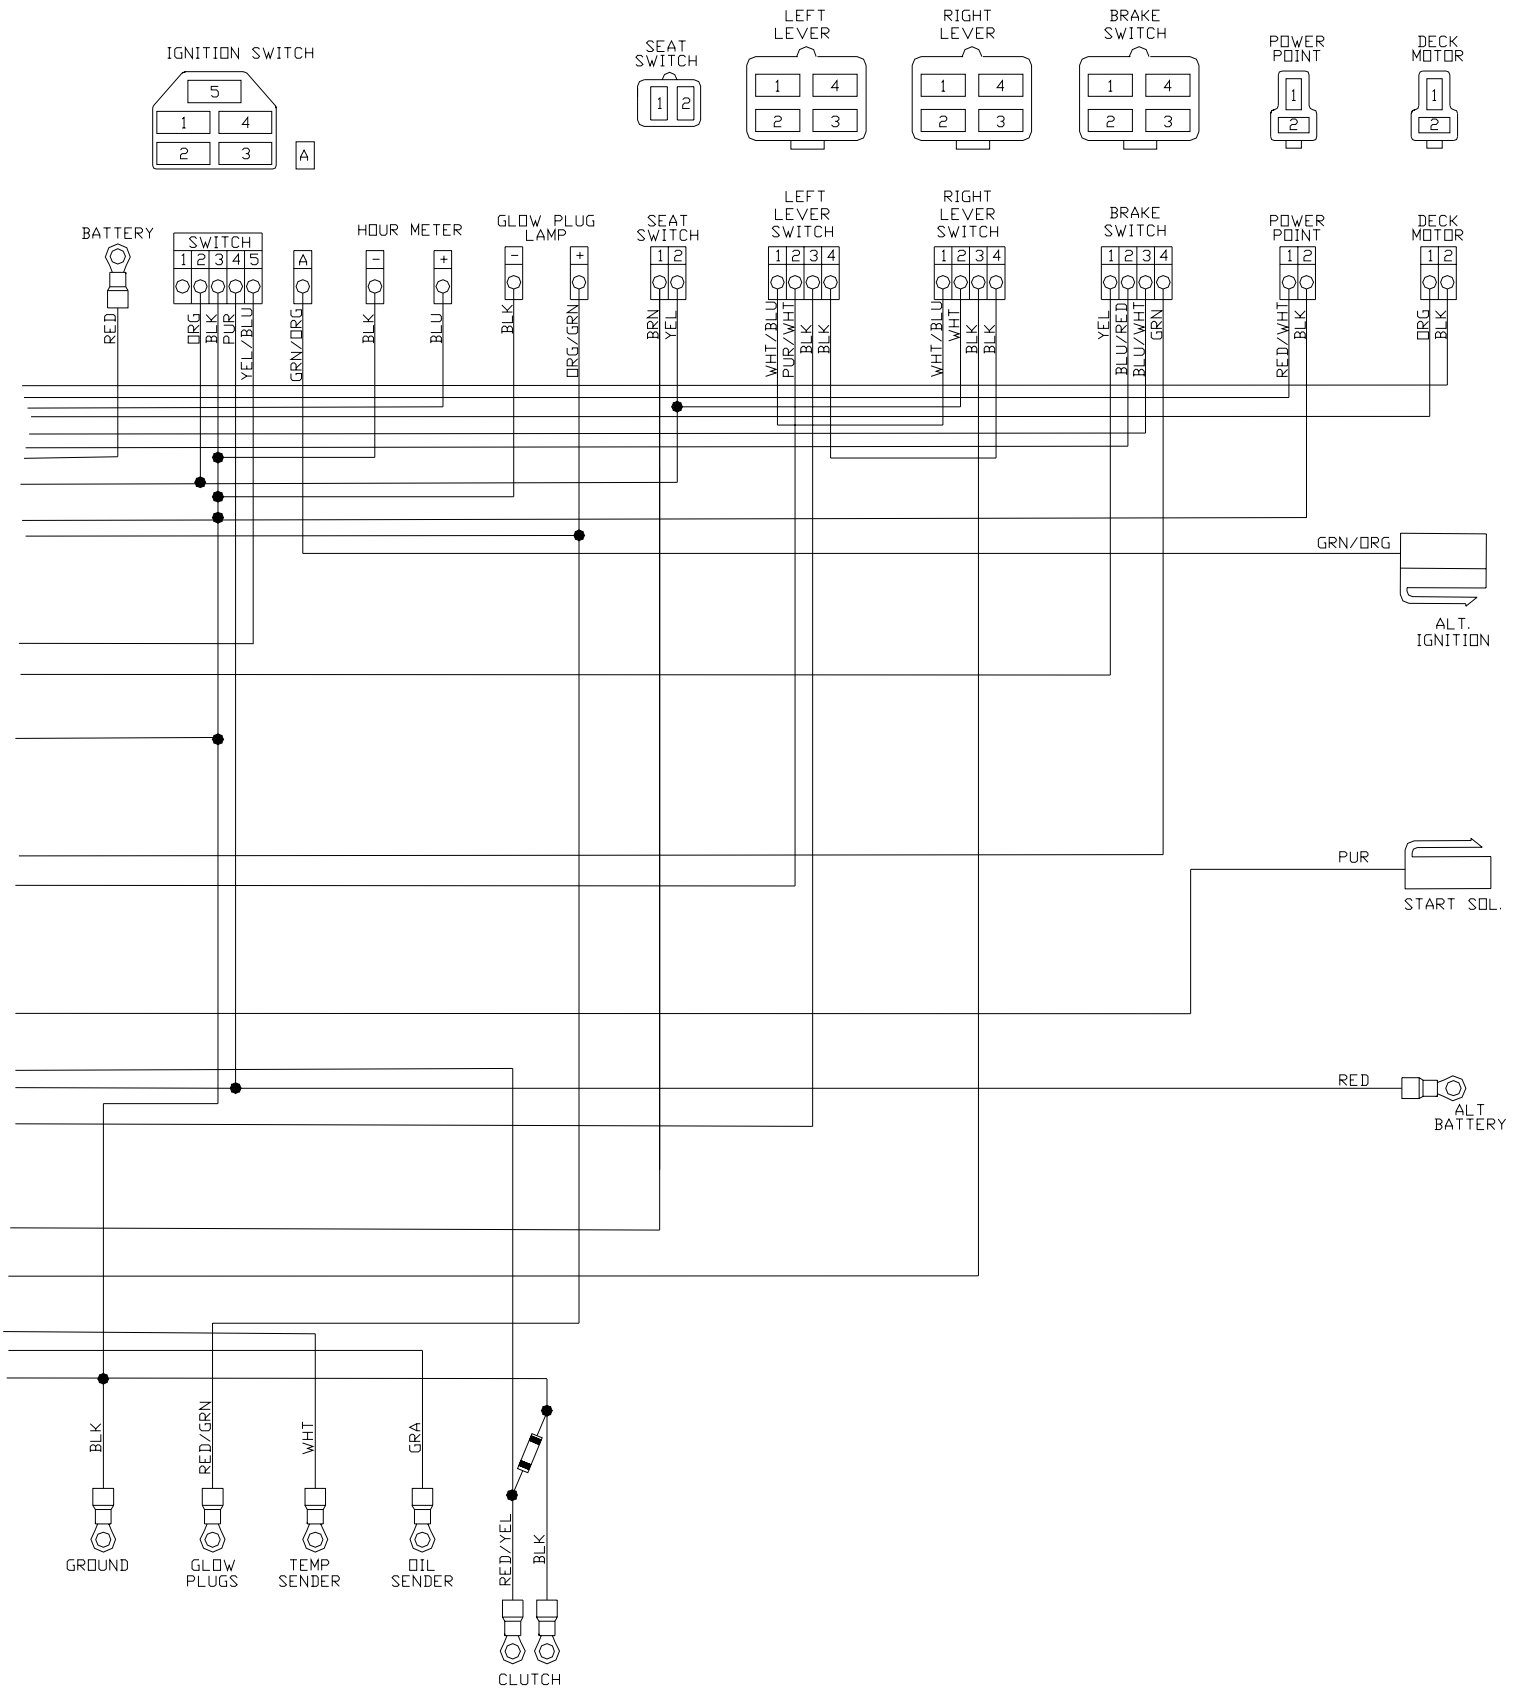

DECALS

DECALS

ITEM	PART NO.	QTY.	DESCRIPTION
1	539913010	1	Decal, CPSC
2	539105746	1	Decal, Euro servering
3	539108335	1	Decal, Belt routing
4	539104790	2	Decal, Husqvarna
5	539105744	1	Decal, Euro danger, belt drives
6	539105232	1	Decal, Anti-scalp
7	539105803	1	Decal, crown
8	539105745	1	Decal, Euro battery warning
9	539108123	1	Decal, 12V DC
10	539103333	2	Decal, Motion control
11	539105785	1	Decal, Euro warning
12	539105743	2	Decal, Euro no step
13	539108121	1	Decal, Front Console
14	539105301	1	Decal, Mobil
15	539105334	1	Decal, Fuel valve
16	539106066	1	Decal, Height indication, metric
17	539106065	1	Decal, Height indication, metric
18	539106253	1	Decal, BZE6127D
	539106254	1	Decal, BZE6134D
	539106255	1	Decal, BZE7234D
19	539108124	1	Decal, Service
20	539108122	1	Decal, Right Console
21	539108262	1	Decal, 34 Turbo, left
22	539108263	1	Decal, 34 Turbo, right
23	539108497	1	Decal, HOT
24	539105829	1	Decal, Sound power
	539100128	1	Decal, engine exhaust (Not shown)

WIRE HARNESS

ITEM PART NO. QTY. DESCRIPTION

ITEM	PART NO.	QTY.	DESCRIPTION
1	539106390	1	Harness, engine, diesel
2	539107941	1	Cable, positive
3	539107942	1	Cable, negative
4	539102685	1	Loom clip
5	539106386	1	Sender, temperature

DECK LIFT SWITCH VIEWED FROM TERMINAL SIDE

WIRE HARNESS

GAUGE WIRING VIEWED FROM TERMINAL SIDE

MOWER FRONT

WIRING SCHEMATIC

WIRING SCHEMATIC

FOOT PEDAL

ITEM	PART NO.	QTY.	DESCRIPTION
------	----------	------	-------------

1	539976979	3	Nut, 3/8-16, nyloc
2	539105184	1	Plate, tightening
3	539105181	1	Pedal, lift
4	539105187	1	Pad, anti-skid
5	539990655	3	Bolt 3/8-16 x 1 1/2

 **Husqvarna**