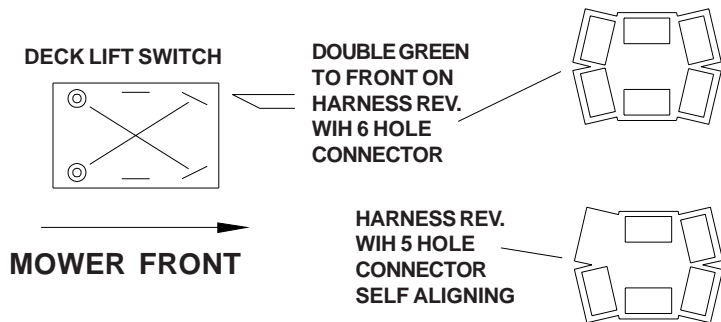

DECK LIFT SWITCH VIEWED FROM TERMINAL SIDE