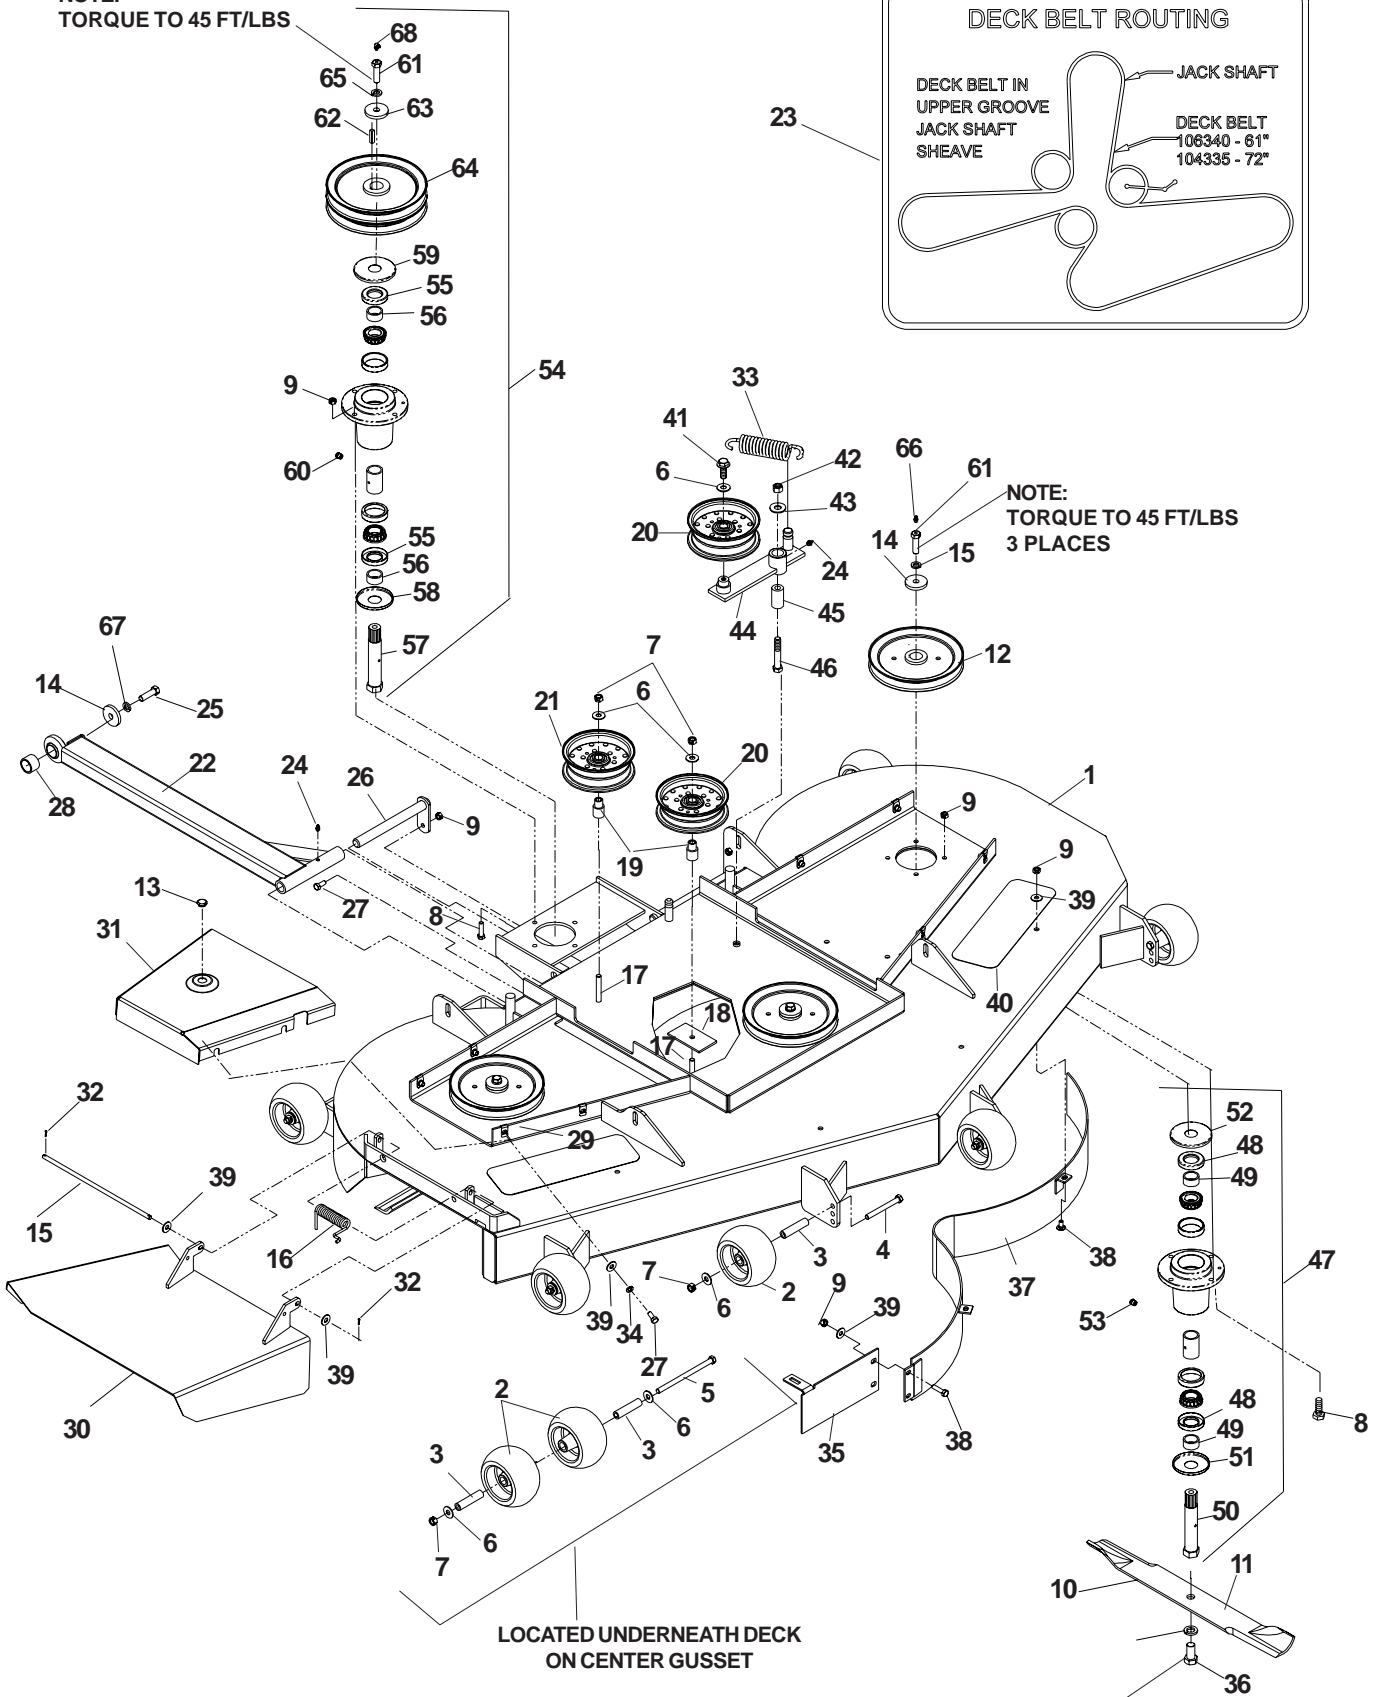

DECK ASSEMBLY

72 INCH

NOTE:
TORQUE TO 45 FT/LBS

NOTE:
TORQUE TO 45 FT/LBS
3 PLACES

LOCATED UNDERNEATH DECK
ON CENTER GUSSET

NOTE:
TORQUE TO 90 FT/LBS
3 PLACES

DECK ASSEMBLY

72 INCH

ITEM	PART NO.	QTY.	DESCRIPTION	ITEM	PART NO.	QTY.	DESCRIPTION
1	539106218	1	72" Deck w/decals	34	539990187	8	Lockwasher, 5/16
2	539102643	8	Anti-scalp roller	35	539105615	1	Baffle, center
3	539102698	8	Bushing	36	539105633	3	Bolt, 5/8-18 x 2, Gd. 8
4	539102754	6	Bolt, 3/8-16 x 3 1/2	37	539105614	1	Baffle, center curved
5	539105422	1	Bolt, 3/8-16 x 6, Gd. 8	38	539990799	5	Bolt, 5/16-18 x 5/8, ... carriage
6	539990517	11	Washer, 3/8	39	539990692	13	Washer, 5/16
7	539990546	9	Nut, 3/8-16, ... centerlock	40	539977778	2	Pad, abrasive
8	539990209	18	Bolt, 5/16-18 x 1	41	539990582	1	Bolt, 3/8-16 x 1, ser.
9	539990184	25	Nut, 5/16-18, ... centerlock	42	539101331	1	Nut, 1/2-13, nyloc
10	539105476	3	Blade, 25"	43	539990550	1	Washer, 1/2
11	539105634	3	Washer, 5/8, spring	44	539103230	1	Idler arm
12	539107279	3	Pulley	45	539103427	1	Bushing, pivot
13	539108382	2	Plug, button hole	46	539103433	1	Bolt, 1/2-13 x 3 1/4, ... Gd. 5
14	539106504	5	Washer, heavy	47	539108774	1	Cutter housing, complete
15	539108318	1	Pivot pin	48	539108754	2	Shaft seal
16	539105822	1	Spring, torsion	49	539108758	2	Spacer
17	539990637	2	Bolt, 3/8-16 x 2 1/2	50	539108761	1	Minispindle
18	539103303	2	Pad	51	539108449	1	Dust cap, bottom
19	539103295	2	Bushing, idler	52	539108450	1	Dust cap, top
20	539103257	1	Pulley, idler	53	539977326	1	Grease popet
21	539103258	2	Pulley, idler (tall)	54	539108768	1	Jackshaft assembly, ... lower
22	539107750	1	Strut, right	55	539108754	2	Shaft seal
	539107751	1	Strut, left (Not shown)	56	539108758	2	Spacer
23	539104335	1	72" Deck belt	57	539108767	1	Jackshaft spindle
24	539976998	3	Zerk	58	539108449	1	Dust cap, bottom
25	539100141	2	Bolt, 7/16-20 x 1 1/2	59	539108450	1	Dust cap, top
26	539105480	1	Pin	60	539977326	1	Grease popet
	539102619	1	Pin, pivot (Not shown)	61	539101175	4	Bolt, 7/16-20 x 1 1/2, ... GD. 5, special
27	539976934	10	Bolt, 5/16-18 x 3/4	62	539101995	1	Key, 1/4" sq. x 1 1/8"
28	539106401	1	Spacer, strut	63	539106504	1	Washer, heavy
29	539104763	8	"U" clip	64	539106346	1	Sheave
30	539108270	1	Chute, discharge	65	539990247	1	Lockwasher, 7/16
31	539108933	1	Shield, belt, right	66	539976998	3	Zerk
	539108934	1	Shield, belt, left ..... (Not shown)	67	539990247	5	Lockwasher, 7/16
32	539990042	2	Cotter pin 1/8" x 1 1/4"	68	539912758	1	Zerk, 90°
33	539105192	1	Spring