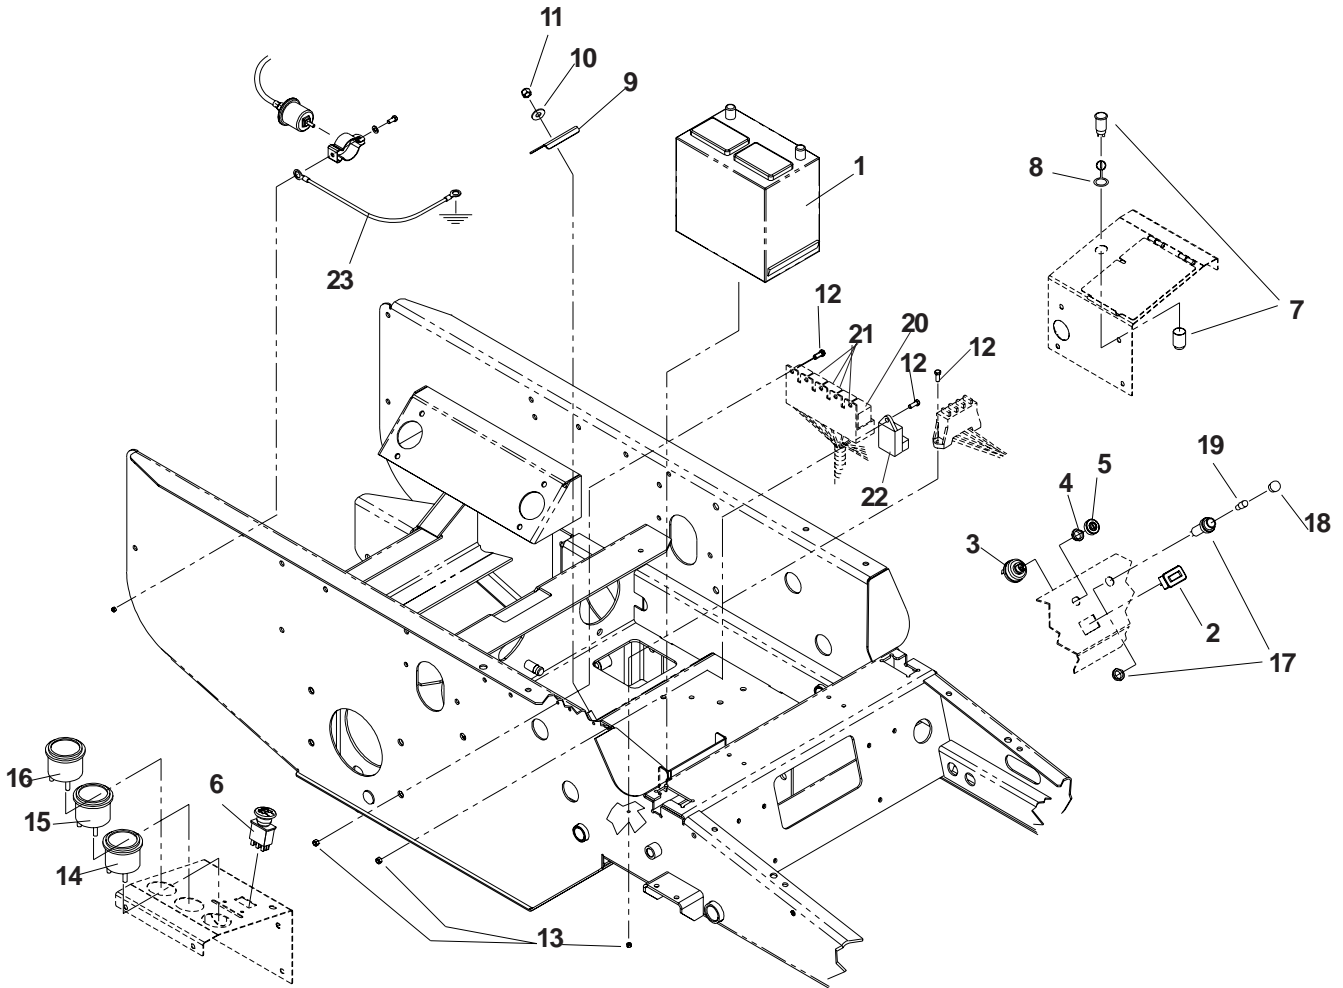

ELECTRICAL GROUP

ELECTRICAL GROUP

ITEM	PART NO.	QTY.	DESCRIPTION
1	539102423	1	Battery
2	539108016	1	Hourmeter, LCD w/flash alert
3	539101770	1	Switch, ignition
4	539103177	1	Nut, ignition switch
5	539103178	1	Cap, ignition switch nut
6	539101768	1	Switch, clutch
7	539107856	1	Power source housing
8	539107857	1	Power source cap
9	539107755	1	Clamp
10	539990692	1	Washer, 5/16
11	539990717	1	Nut, 5/16-18
12	539106312	5	Bolt, , #10-24 x 3/4
13	539976977	5	Nut, #10-24, nyloc
14	539105246	1	Gauge, temperature
15	539106388	1	Gauge, amperes
16	539106387	1	Gauge, oil pressure
17	539107920	1	Lamp socket
18	539108174	1	Lens
19	539108175	1	Lamp
20	539108361	1	Relay, glow plug
21	539102914	4	Relay
22	539108348	1	Timer /glow plug
	539101771	1	Fuse, 7.5 AMP, 32 volts, (Not Shown)
	539102086	1	Fuse, 20 AMP, 32 volts, (Not Shown)
	539108978	1	Fuse, 10 AMP, 32 volts, (Not Shown)
	539108979	1	Fuse, 30 AMP, 32 volts, (Not Shown)
	539108980	1	Fuse, 50 AMP, 32 volts, (Not Shown)
23	539109346	1	Ground