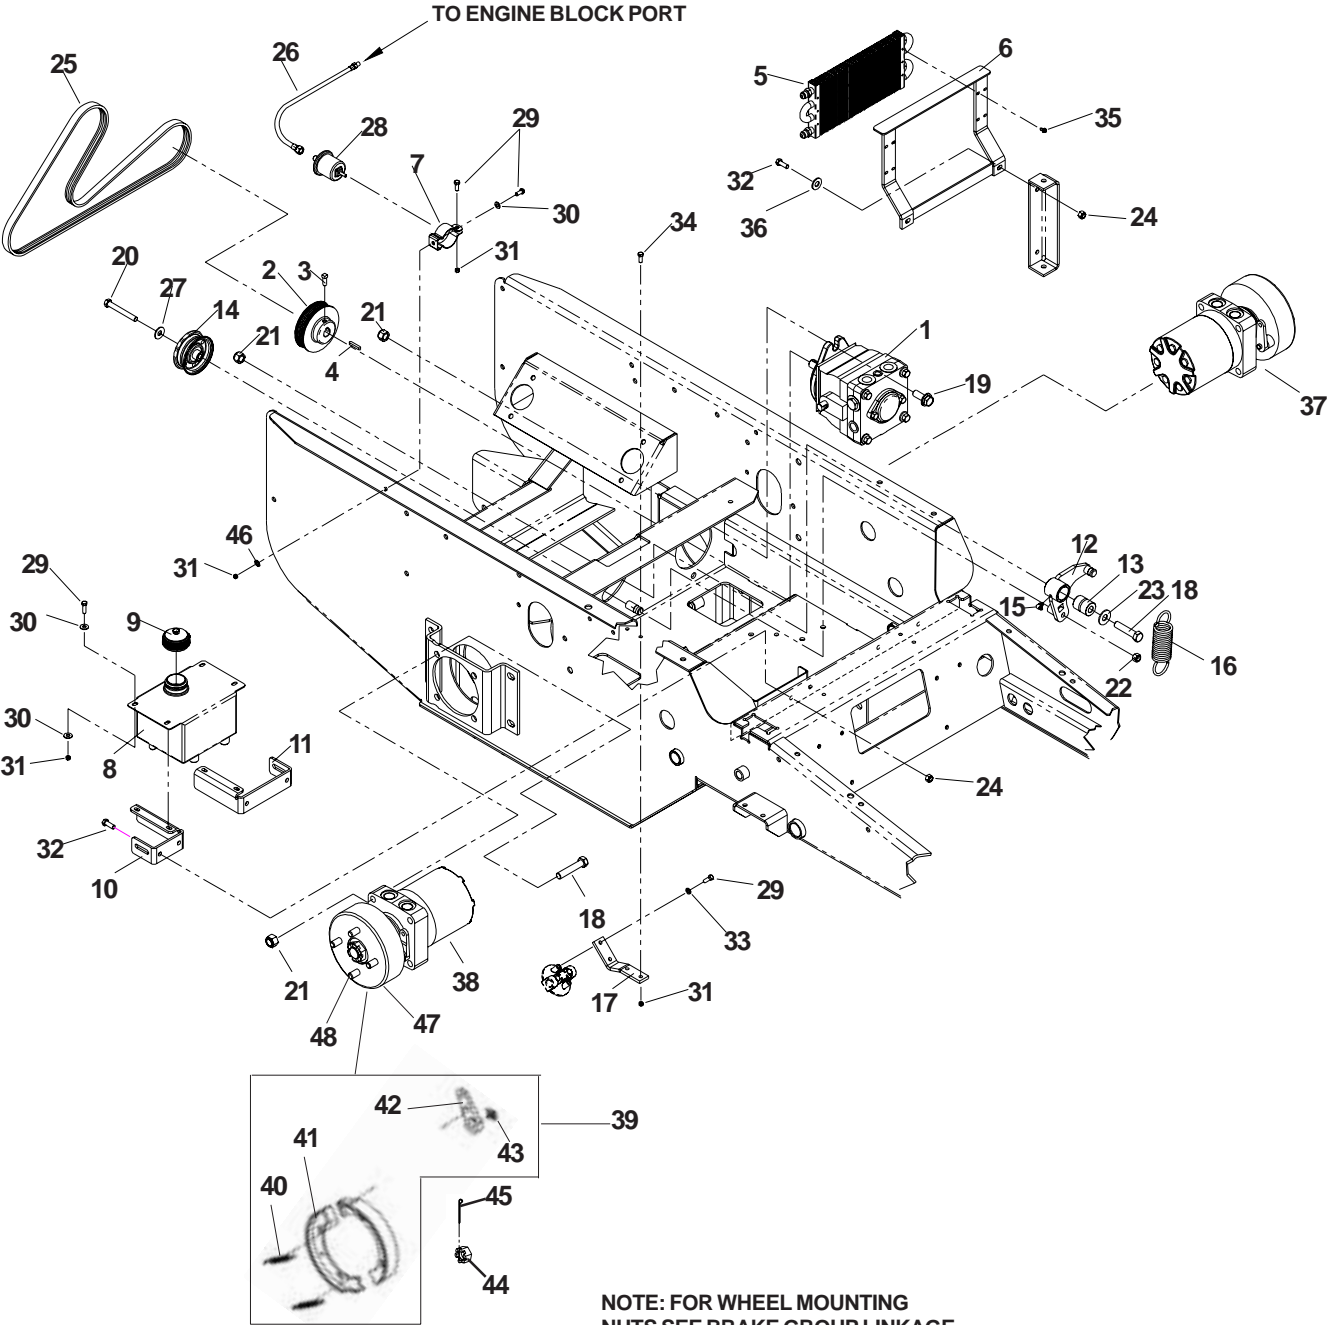

HYDRAULIC ASSEMBLY

HYDRAULIC ASSEMBLY

ITEM	PART NO.	QTY.	DESCRIPTION
1	539106333	2	Pump
2	539106334	2	Sheave, pump
3	539102716	4	Setscrew, 5/16-18 x 1
4	539109178	2	Key, metric
5	539106356	1	Cooler
6	539107810	1	Mount, cooler
7	539107844	1	Clamp, oil sender
8	539105891	1	Reservoir
9	539101202	1	Oil cap
10	539105026	1	Tank mount, right
11	539105027	1	Tank, mount, left
12	539106425	1	Arm
13	539106417	1	Bushing
14	539919078	1	Pulley, idler
15	539912758	1	Zerk
16	539102666	1	Spring
17	539106290	1	Mount, filter
18	539108346	9	Bolt, 1/2-13 x 2 1/2
19	539990622	4	Bolt, 1/2-13 x 1 1/4, serrated head
20	539101341	1	Bolt, 3/8-16 x 3
21	539101331	13	Nut, 1/2-13, nyloc
22	539976979	3	Nut, 3/8-16, nyloc
23	539990550	1	Washer, 1/2
24	539990717	6	Nut, 5/16-18, nyloc
25	539106341	1	Belt, pump
26	539108053	1	Hose
27	539990122	1	Washer, 3/8, SAE
28	539106382	1	Sender, oil pressure
29	539990580	8	Bolt, 1/4-20 x 3/4
30	539990598	9	Washer, 1/4
31	539976978	8	Nut, 1/4-20, nyloc
32	539990209	6	Bolt, 5/16-18 x 1
33	539990052	2	Lockwasher, 1/4
34	539990548	2	Bolt, 1/4-20 x 1
35	539110673	4	Screw, #10 -12 x 3/4
36	539990692	2	Washer, 5/16
37	539106266	1	Wheel motor, left
38	539106267	1	Wheel motor, right
39	539111806	1	Shoe assembly, complete, w/backing plate & items 40, 41, 42, 43
40	539108523	2	Return spring
41	539108524	2	Shoe assembly
42	539108525	1	Lever
43	539108526	1	Clip
44	539105277	2	Castle nut
45	539990297	2	Cotter pin
46	539109347	1	Washer, 1/4, external star
47	539111807	1	Brake drum w/studs
48	539110039	4	Wheel stud, 1/2-20 x 1 3/8, Gr8