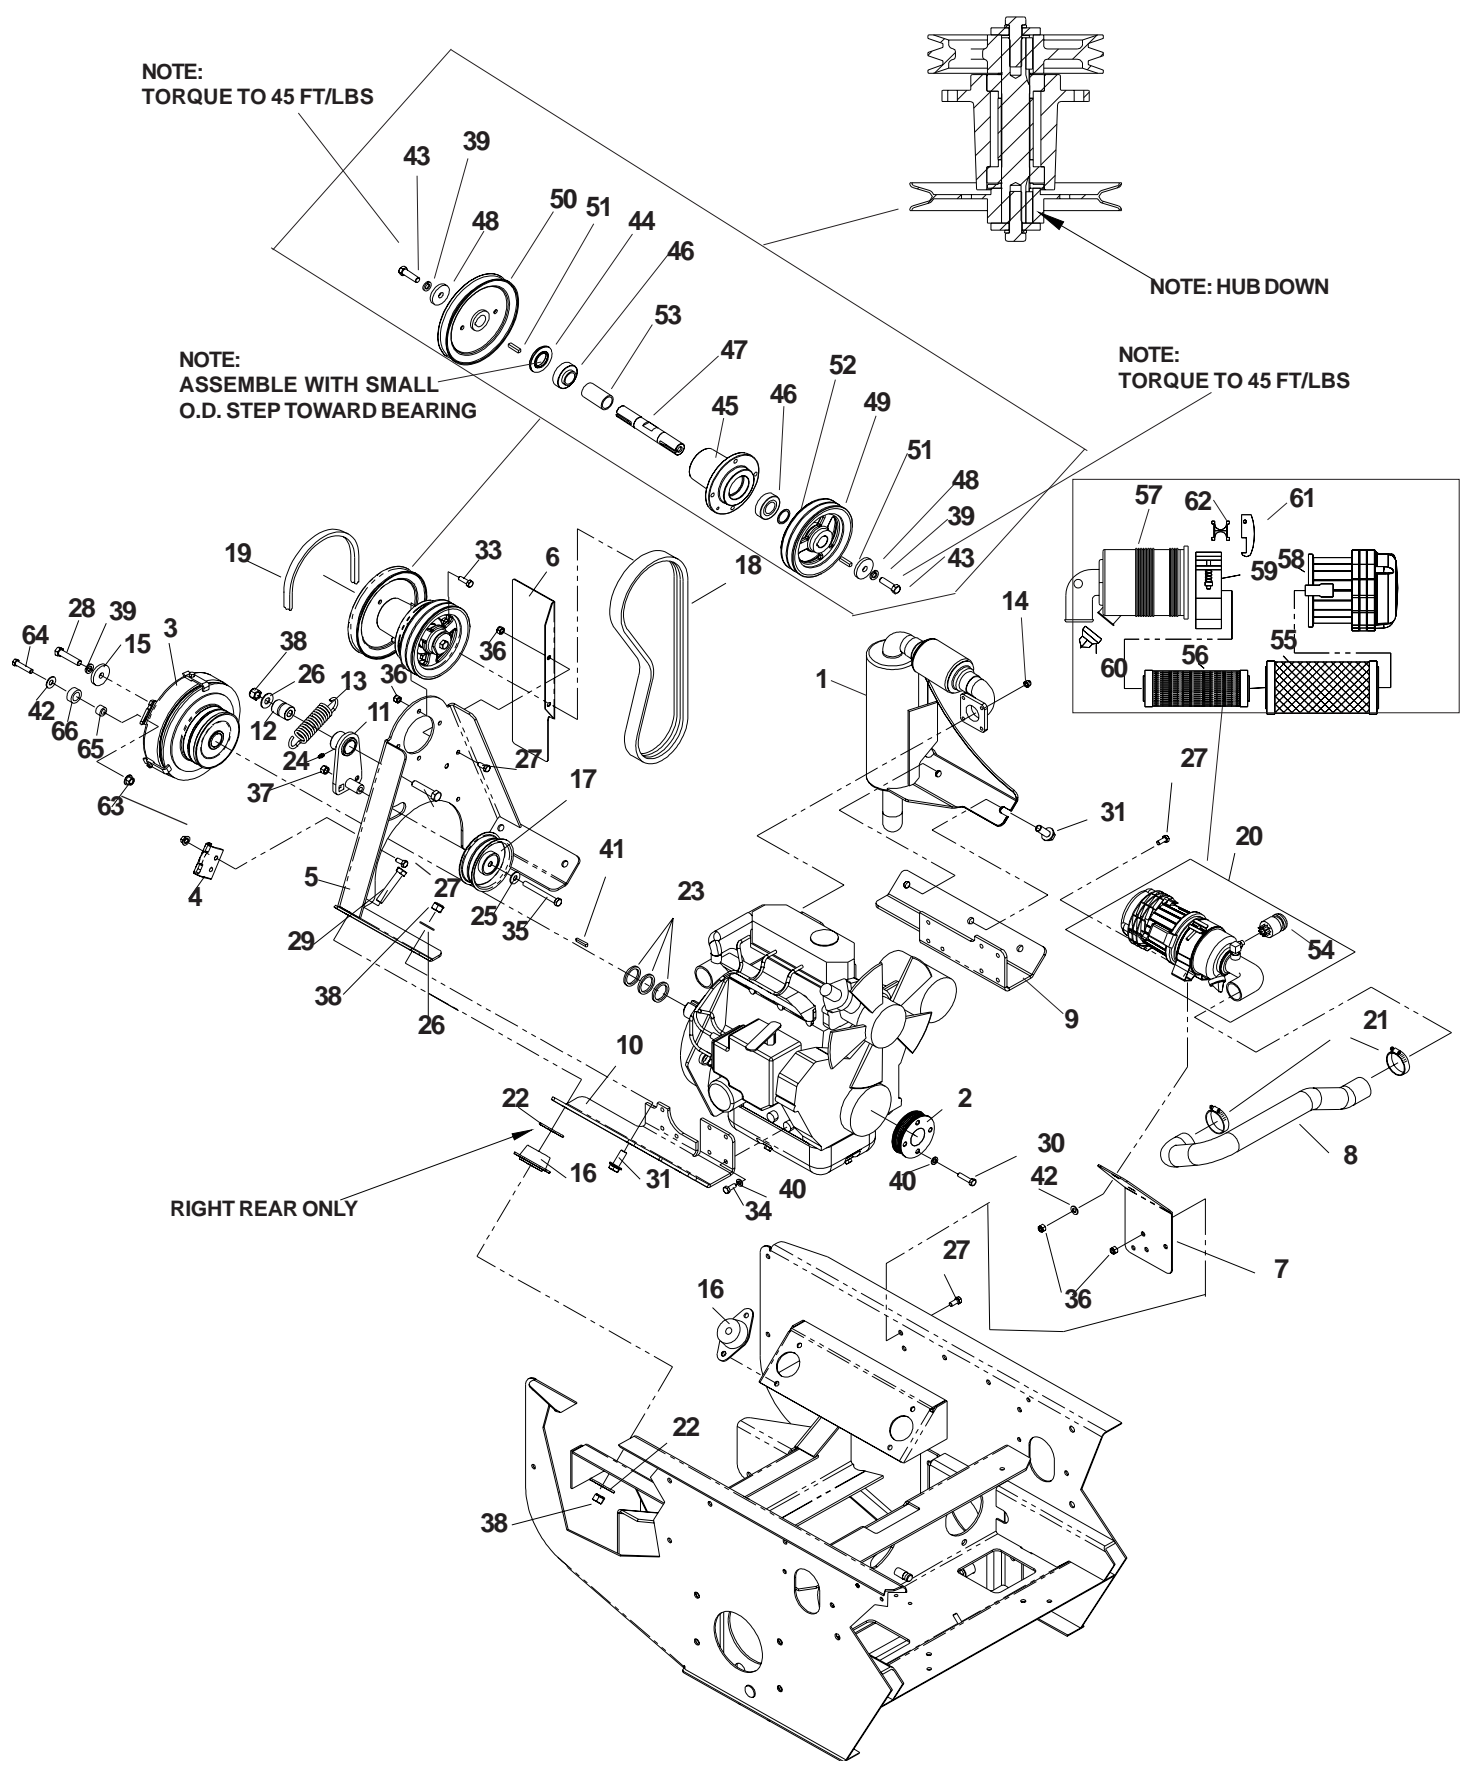

ENGINE ASSEMBLY

27 H.P.

ENGINE ASSEMBLY

27 H.P.

ITEM	PART NO.	QTY.	DESCRIPTION	ITEM	PART NO.	QTY.	DESCRIPTION
1	539111835	1	Muffler				
2	539106335	1	Sheave, engine	35	539108271	1	Bolt, 3/8-16 x 3 1/2
3	539110668	1	Clutch	36	539990717	8	Nut, 5/16-18, nyloc
4	539110654	1	Restraint	37	539976979	1	Nut, 3/8-16, nyloc
5	539106306	1	Jack mount	38	539101331	7	Nut, 1/2-13, nyloc
6	539107864	1	Shield, heat	39	539990247	3	Lockwasher, 7/16
7	539107841	1	Bracket, air filter	40	539990187	17	Lockwasher, 5/16
8	539107860	1	Air filter hose	41	539917033	1	Key, 1/4 sq. x 2 1/2
9	539107861	1	Engine mount, left	42	539990692	3	Washer, 5/16
10	539107862	1	Engine mount, right	43	539100141	2	Bolt, 7/16-20 x 1 1/2
11	539106422	1	Arm	44	539107272	1	Combo spacer
12	539106417	1	Bushing	45	539104852	1	Housing
13	539110655	1	Spring	46	539102677	2	Bearing
14	539109801	4	Nut, M8-1.25, stover top lock	47	539106344	1	Spindle
15	539106504	1	Washer, heavy	48	539106504	2	Washer, heavy
16	539106291	4	Isolator mount, engine	49	539106347	1	Sheave
17	539111567	1	Idler	50	539105485	1	Pulley
18	539111582	1	Belt, primary	51	539101995	2	Key, 1/4" sq. x 1 1/8"
19	539106339	1	Belt, mule	52	539102244	1	Machine bushing, 18 ga
20	539106376	1	Air filter assembly	53	539102676	1	Spacer
21	539106384	2	Clamp	54	539106375	1	Indicator, air filter
22	539111844	5	Washer, heavy	55	539106313	1	Air filter
23	539108052	3	Bushing, machine, 1 1/8 x 10 ga.	56	539106377	1	Safety element
24	539104761	1	Zerk	57	539108470	1	Body, 90°
25	539990122	1	Washer, 3/8, SAE	58	539108473	1	Precleaner assembly
26	539990550	5	Washer, 1/2	59	539108474	1	Mounting bracket
27	539976934	8	Bolt, 5/16-18 x 3/4	60	539108472	1	S-drain
28	539991120	1	Bolt, 7/16-20 x 2 1/2	61	539108475	2	Clamp
29	539101332	4	Bolt, 1/2-13 x 2 3/4	62	539108476	2	Hinge
30	539977692	4	Bolt, M8-1.25 x 35		539106327	1	Stub shaft (Not shown)
31	539990622	2	Bolt, 1/2-13 x 1 1/4, serrated head		539109177	1	Manifold gasket (Not Shown)
32	539108346	1	Bolt, 1/2-13 x 2 1/2	63	539990585	3	Nut, 5/16C
33	539990209	4	Bolt, 5/16-18 x 1	64	539990627	1	HCS, 5/16C X 1 1/4
34	539300600	13	Bolt, M8 x 1.25 x 20	65	539110900	1	Bushing
				66	539110901	1	Sleeve