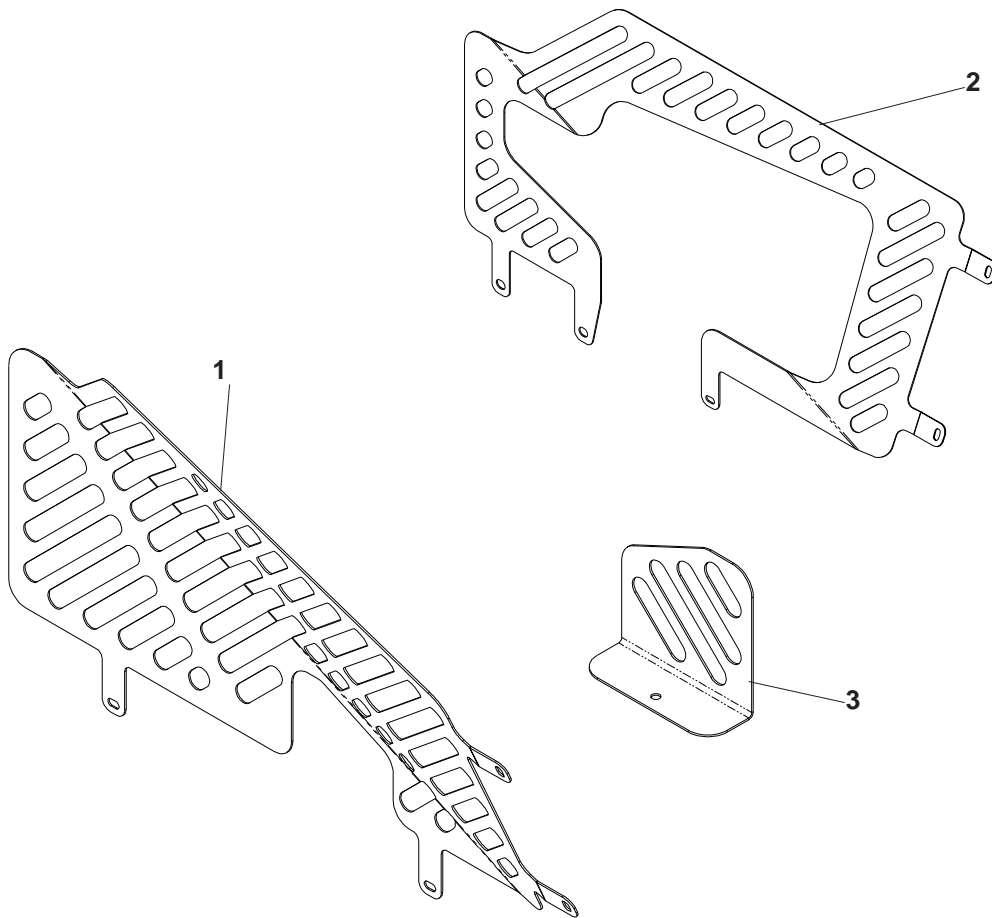

EC GUARD GROUP

ITEM	PART NO.	QTY.	DESCRIPTION
------	----------	------	-------------

1	539106336	1	Guard, right
2	539106337	1	Guard, left
3	539108342	1	Access plate
	539990074	1	Screw, 1/4-20 x 3/4, rd head (Not shown)
	539990580	8	Bolt 1/4-20 x 3/4 (Not shown)
	539976978	9	Nut, 1/4-20, nyloc (Not shown)
	539990598	9	Washer, 1/4 (Not shown)