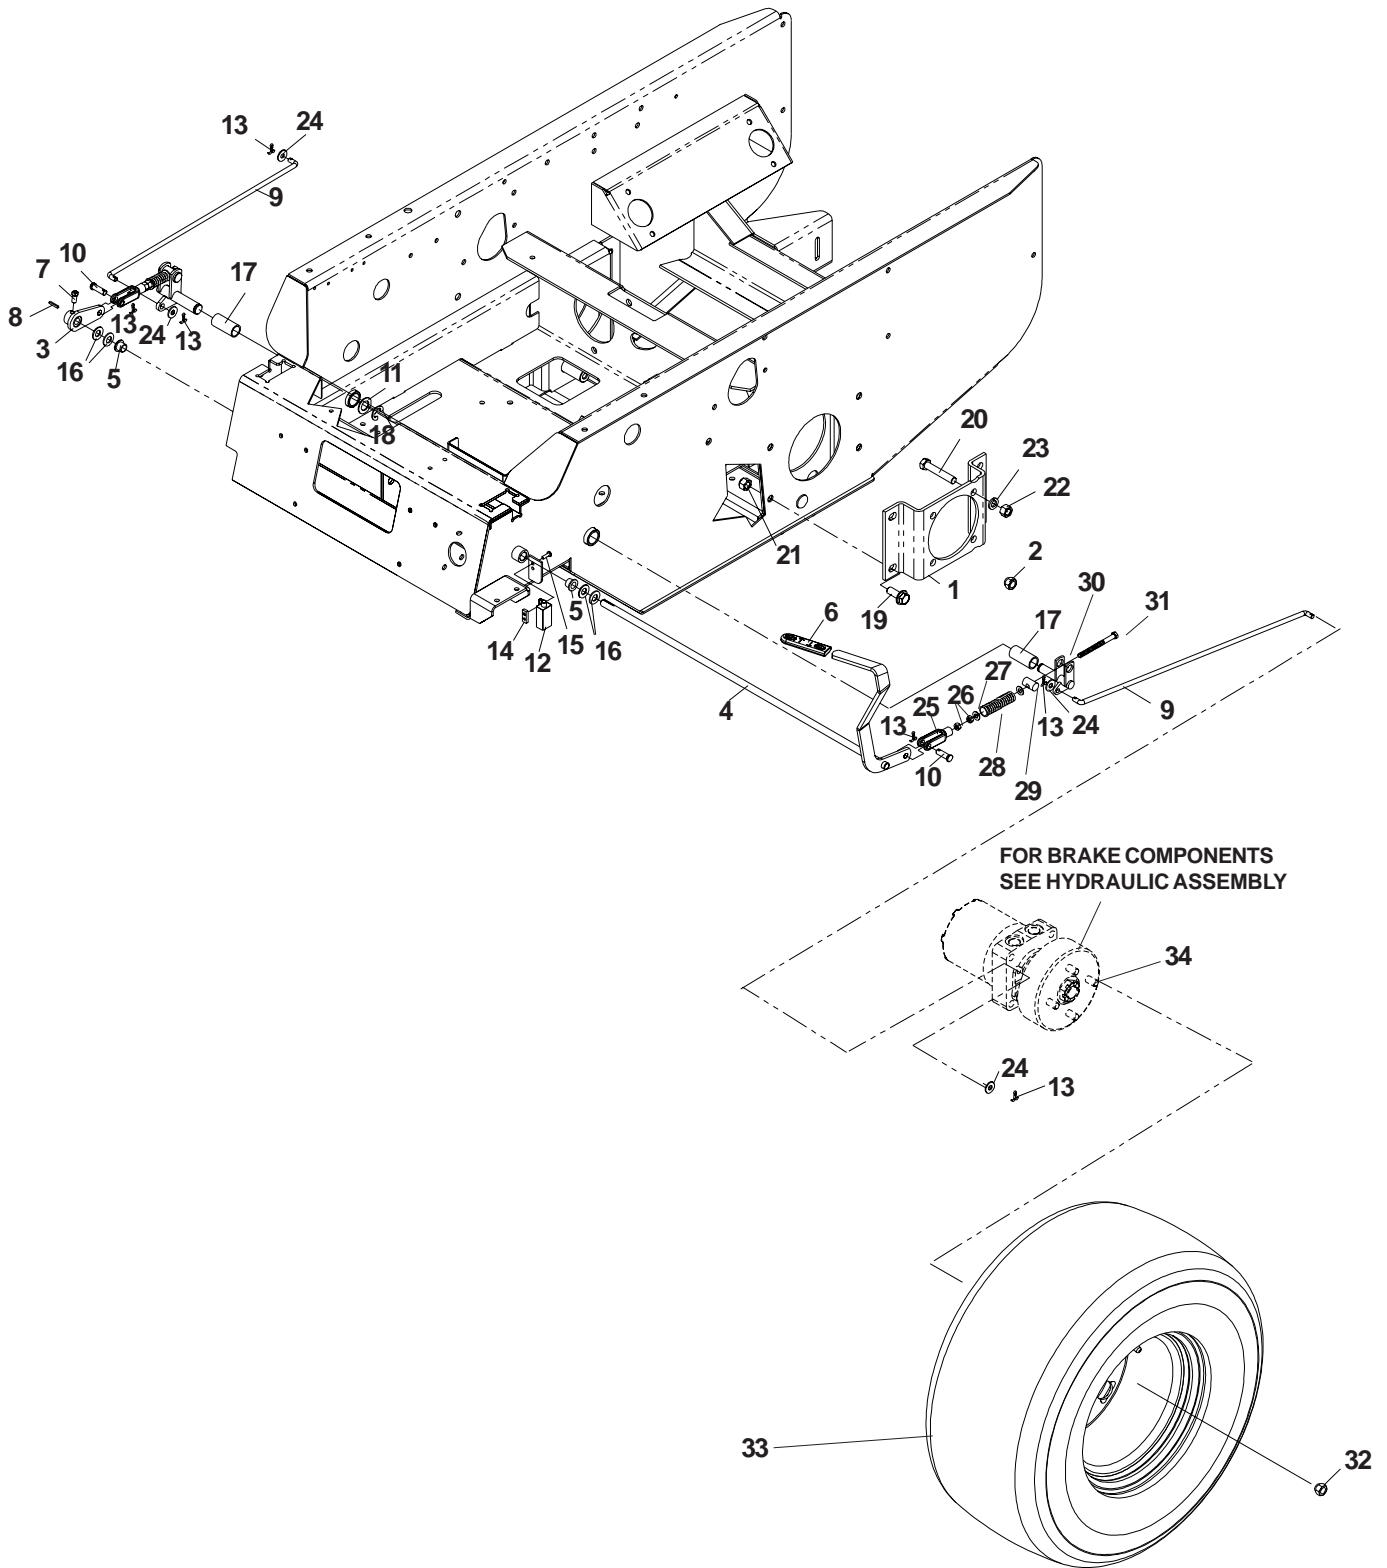

BRAKE GROUP LINKAGE

BRAKE GROUP LINKAGE

ITEM	PART NO.	QTY.	DESCRIPTION
1	539104327	2	Standoff, wheel motor
2	539101173	8	Nut, 1/2, lug
3	539106523	1	Brake arm
4	539106526	1	Brake lever
5	539102519	2	Bushing, bronze
6	539105036	1	Grip, park brake
7	539102717	1	Setscrew, 5/16-18 sq. x 5/8
8	539106528	1	Key, 1/8 sq. x 7/8
9	539107838	2	Brake linkage bar
10	539977703	2	Pin, clevis
11	539991050	2	Bushing, machine, 3/4
12	539106269	1	Switch
13	539990365	6	Pin, cotter
14	539102678	1	Plate, tapped
15	539976952	2	Screw, #10-24 x 5/8
16	539102843	4	Washer, 7/16, spring
17	539105044	2	Bearing, bronze
18	539102454	2	E-ring, 3/4
19	539990622	8	Bolt, 1/2-13 x 1 1/4, serrated washer
20	539101332	8	Bolt, 1/2-13 x 2 3/4
21	539101331	8	Nut, 1/2-13, nyloc
22	539990258	8	Nut, 1/2-13
23	539990254	8	Lockwasher, 1/2
24	539990692	4	Washer, 5/16
25	539977465	1	Yoke
26	539990155	2	Nut, 3/8-24
27	539990122	2	Washer 3/8
28	539104986	1	Spring
29	539102821	1	Pin, trunion
30	539105040	1	Bellcrank
31	539104984	1	Bolt, 3/8-24 x 4 1/2, special
32	539101173	8	Nut, 1/2, lug
33	539107713	2	Tire, rear, assembly
	539107715	1	Tire
	539105487	1	Rim
	539912234	1	Air valve
	539976856	6	Wire tie (Not shown)
34	539110039	4	Wheel stud, 1/2-20 x 1 3/8, Gr8