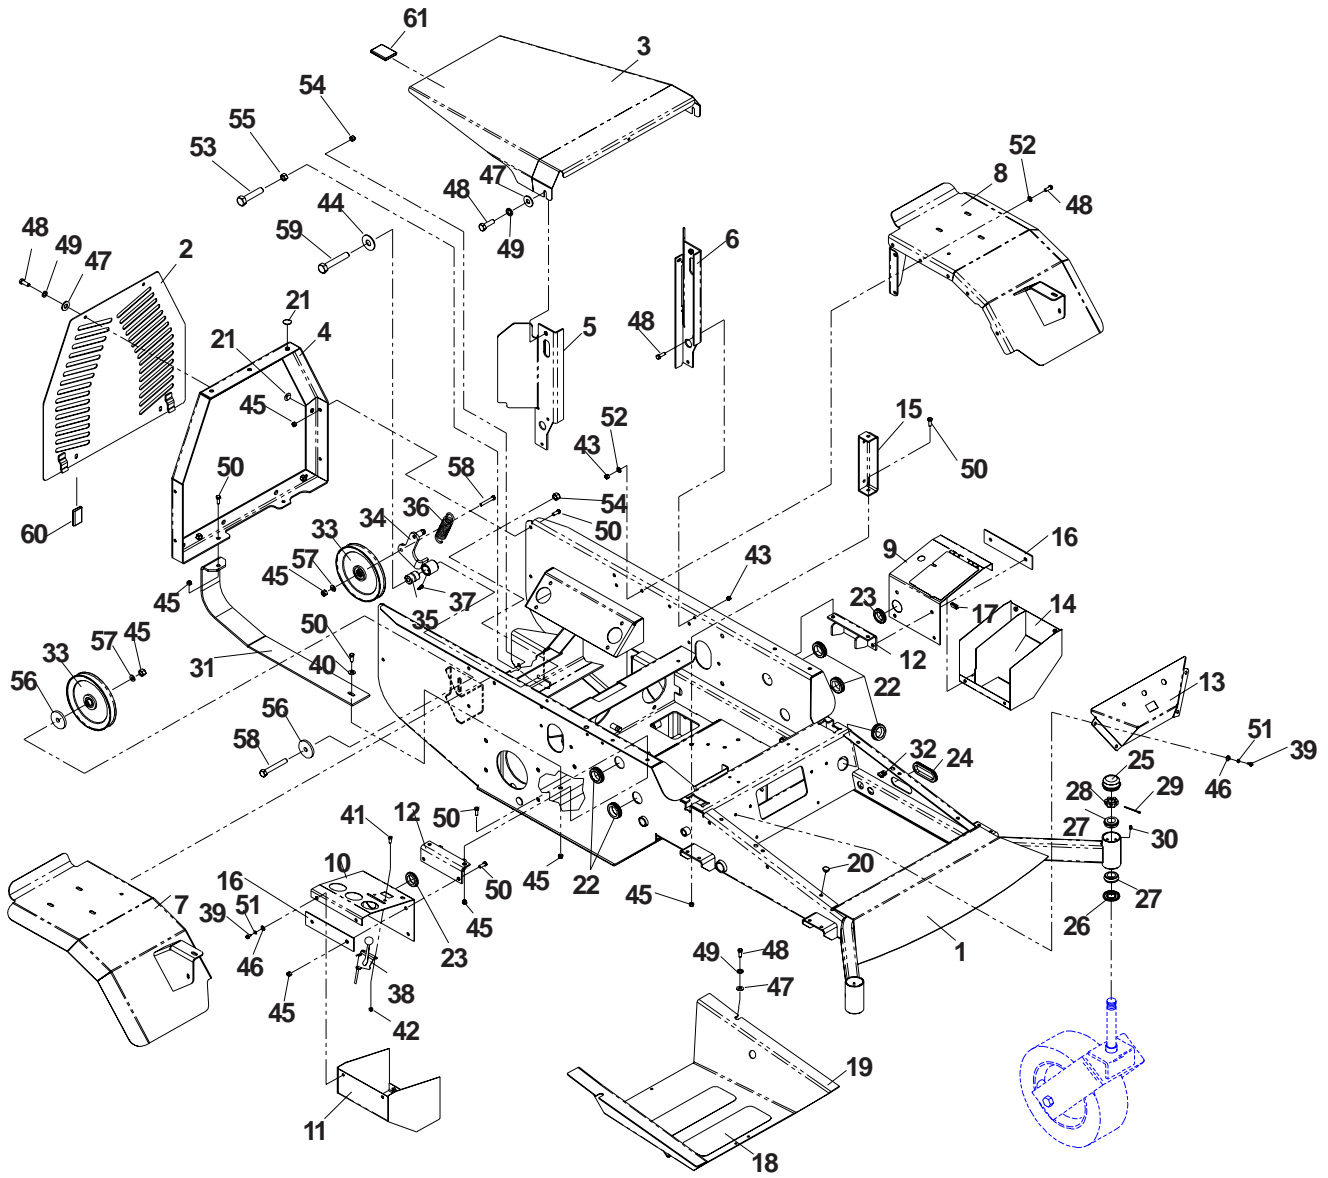

Parts Manual

Models:

968999221 / BZE6127D

968999222 / BZE6134D

968999223 / BZE7234D

For Serial No. 033600000 & Higher

TABLE OF CONTENTS

	PAGE
MAIN FRAME ASSEMBLY	4
ENGINE ASSEMBLY, 27 H.P.	6
ENGINE ASSEMBLY, 34 H.P.	8
MOTION CONTROL	10
HYDRAULIC ASSEMBLY	12
HYDRAULIC HOSES & FITTINGS	14
FUEL GROUP	16
BRAKE GROUP LINKAGE	18
SEAT ASSEMBLY	20
RADIATOR, 27 H.P.	22
RADIATOR, 34 H.P.	23
EC GUARD GROUP	24
CASTER ASSEMBLY	25
DECK LIFT, MANUAL	26
DECK LIFT, POWER	28
DECK ASSEMBLY, 61"	30
DECK ASSEMBLY, 72"	32
DECALS	34
ELECTRICAL GROUP	36
WIRE HARNESS	38
WIRING SCHEMATIC	40
FOOT PEDAL	42

MAIN FRAME ASSEMBLY

MAIN FRAME ASSEMBLY

ITEM PART NO. QTY. DESCRIPTION

1	539106205	1	Frame w/decals
2	539108362	1	Panel, back
3	539107853	1	Hood
4	539107847	1	Frame, rear
5	539106405	1	Support, right
6	539106406	1	Support, left
7	539107205	1	Fender, right
8	539107206	1	Fender, left
9	539107781	1	Panel, top left
10	..	539107778	1	Console, top
11	..	539107776	1	Console, bottom
12	..	539107788	2	Bracket, angle
13	..	539107669	1	Console
14	..	539107791	1	Console, bottom
15	..	539108055	2	Support
16	..	539107867	2	Stiffener
17	..	539107232	2	Latch, magnetic
18	..	539977778	3	Pad, abrasive
19	..	539104721	1	Pan, floor
20	..	539102587	6	Stop, rubber
21	..	539107858	12	Grommet, bumper
22	..	539103684	7	Grommet
23	..	539107656	2	Grommet
24	..	539107210	1	Grommet
25	..	539102535	2	Cap, grease
26	..	539102851	2	Seal
27	..	539102543	4	Bearing
28	..	539102852	2	Nut, 1-14, slotted jam
29	..	539102889	2	Pin, cotter, 1/8 x 2
30	..	539101474	2	Zerk
31	..	539106300	2	Plate, skid
32	..	539104763	2	`U' clip
33	..	539111568	2	Idler
34	..	539106418	1	Arm