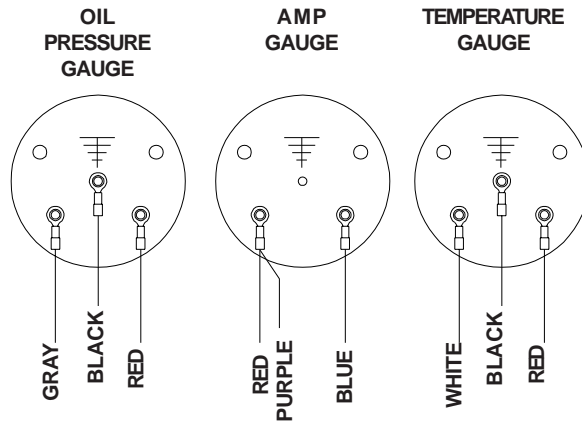

ELECTRICAL GROUP

ELECTRICAL GROUP

ITEM	PART NO.	QTY.	DESCRIPTION
1	539102423	1	Battery
2	539108016	1	Hourmeter, LCD w/flash alert
3	539101770	1	Switch, ignition
4	539103177	1	Nut, ignition switch
5	539103178	1	Cap, ignition switch nut
6	539101768	1	Switch, clutch
7	539107856	1	Power source housing
8	539107857	1	Power source cap
9	539107755	1	Clamp
10	539990692	1	Washer, 5/16
11	539990717	1	Nut, 5/16-18
12	539106312	5	Bolt, , #10-24 x 3/4
13	539976977	5	Nut, #10-24, nyloc
14	539105246	1	Gauge, temperature
15	539106388	1	Gauge, amperes
16	539106387	1	Gauge, oil pressure
17	539107920	1	Lamp socket
18	539108174	1	Lens
19	539108175	1	Lamp
20	539108361	1	Relay, glow plug
21	539102914	4	Relay
22	539108348	1	Timer /glow plug
	539101771	1	Fuse, 7.5 AMP, 32 volts, (Not Shown)
	539102086	1	Fuse, 20 AMP, 32 volts, (Not Shown)
	539108978	1	Fuse, 10 AMP, 32 volts, (Not Shown)
	539108979	1	Fuse, 30 AMP, 32 volts, (Not Shown)
	539108980	1	Fuse, 50 AMP, 32 volts, (Not Shown)
23	539109346	1	Ground

WIRE HARNESS

ITEM PART NO. QTY. DESCRIPTION

ITEM	PART NO.	QTY.	DESCRIPTION
1	539106390	1	Harness, engine, diesel
2	539107941	1	Cable, positive
3	539107942	1	Cable, negative
4	539102685	1	Loom clip
5	539106386	1	Sender, temperature

DECK LIFT SWITCH VIEWED FROM TERMINAL SIDE

WIRE HARNESS

GAUGE WIRING VIEWED FROM TERMINAL SIDE

MOWER FRONT

WIRING SCHEMATIC

WIRING SCHEMATIC

FOOT PEDAL

ITEM	PART NO.	QTY.	DESCRIPTION
------	----------	------	-------------