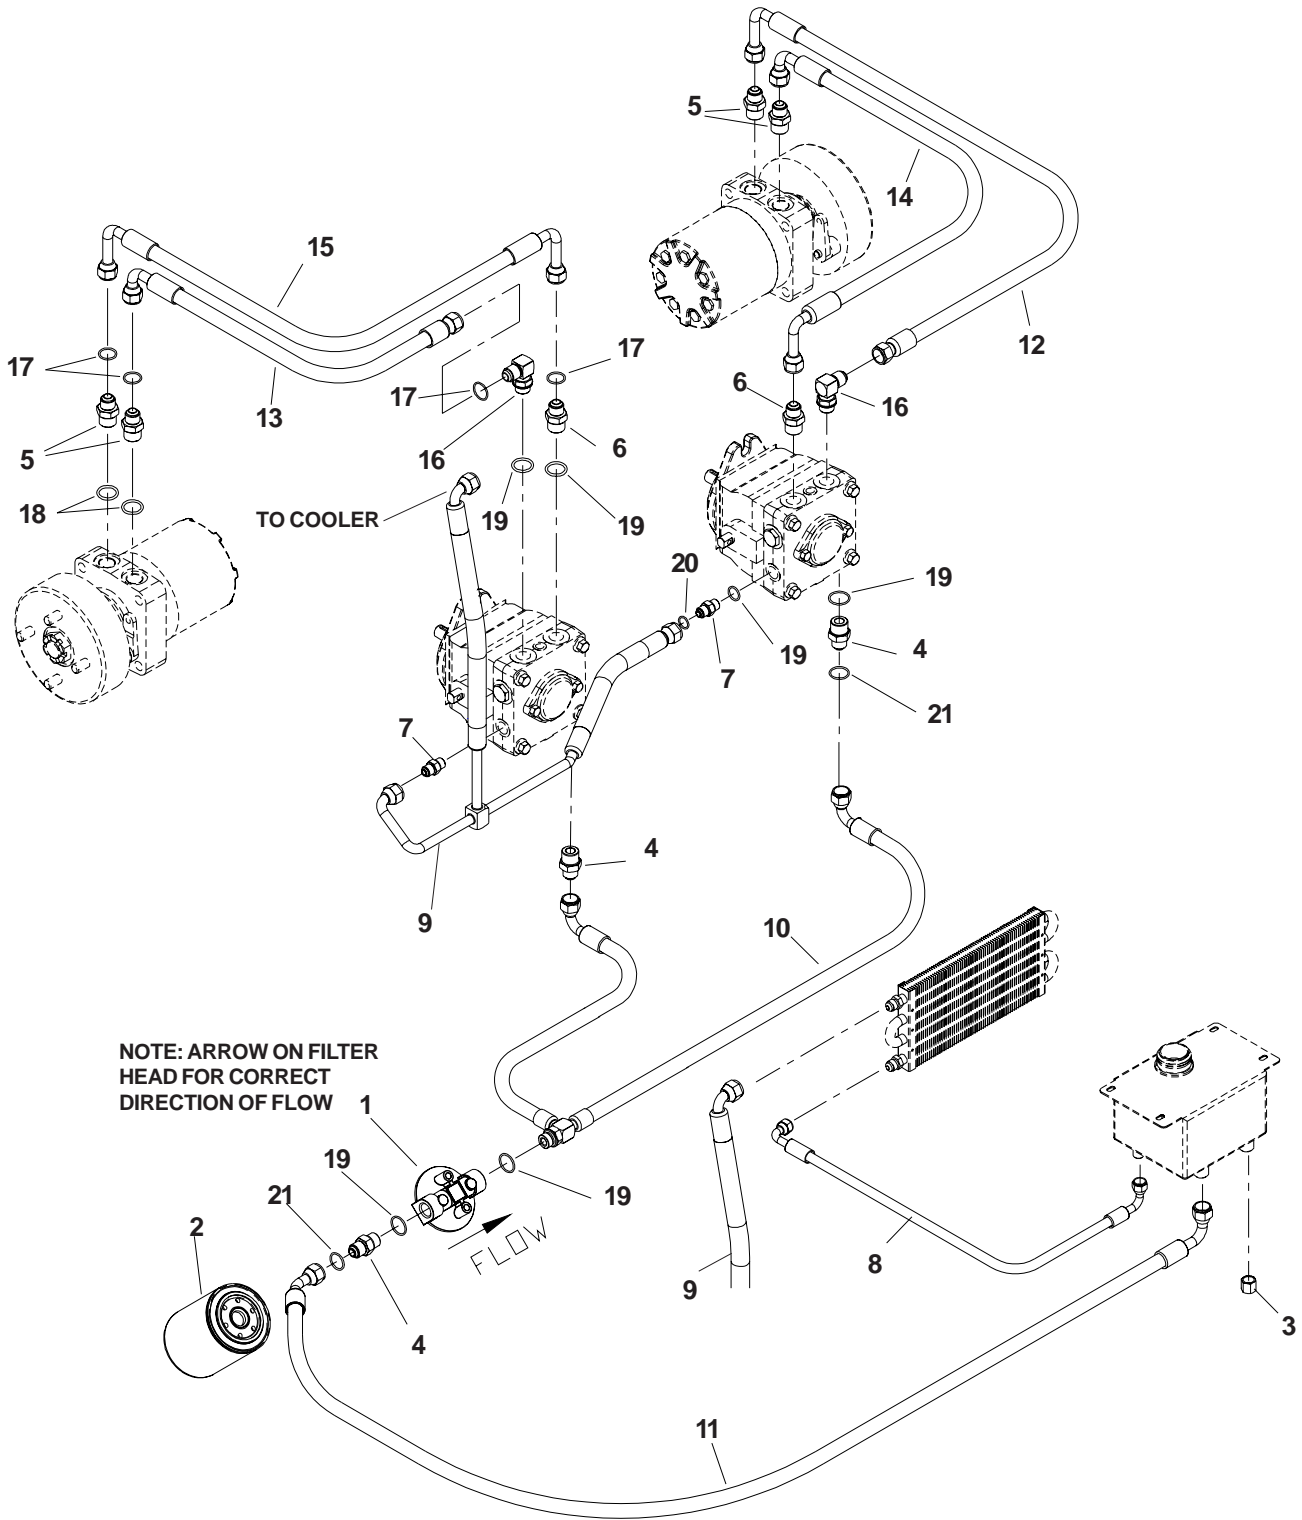

HYDRAULIC HOSES AND FITTINGS

HYDRAULIC HOSES AND FITTINGS

ITEM	PART NO.	QTY.	DESCRIPTION
1	539105892	1	Filter head
2	539105893	1	Filter
3	539105168	1	Cap nut, reservoir drain
4	539101237	3	Straight connector
5	539106357	4	Fitting, wheel motors
6	539106358	2	Fitting, pumps
7	539106359	2	Fitting, pumps (return side)
8	539106360	1	Hose, cooler-reservoir
9	539110930	1	Hose, T, pumps-cooler
10	539106362	1	Hose, T, filter, out-pumps
11	539106363	1	Hose, reservoir-filter, in
12	539106364	1	Hose, LL pump-LR mtr
13	539106365	1	Hose, RR pump-RF mtr
14	539106366	1	Hose, LR pump-LF mtr
15	539106367	1	Hose, RL pump-RR mtr
16	539106370	2	Fitting
17	539108983	8	`O' ring
18	539103114	4	`O' ring
19	539103115	6	`O' ring
20	539103118	2	`O' ring
21	539103119	3	`O' ring