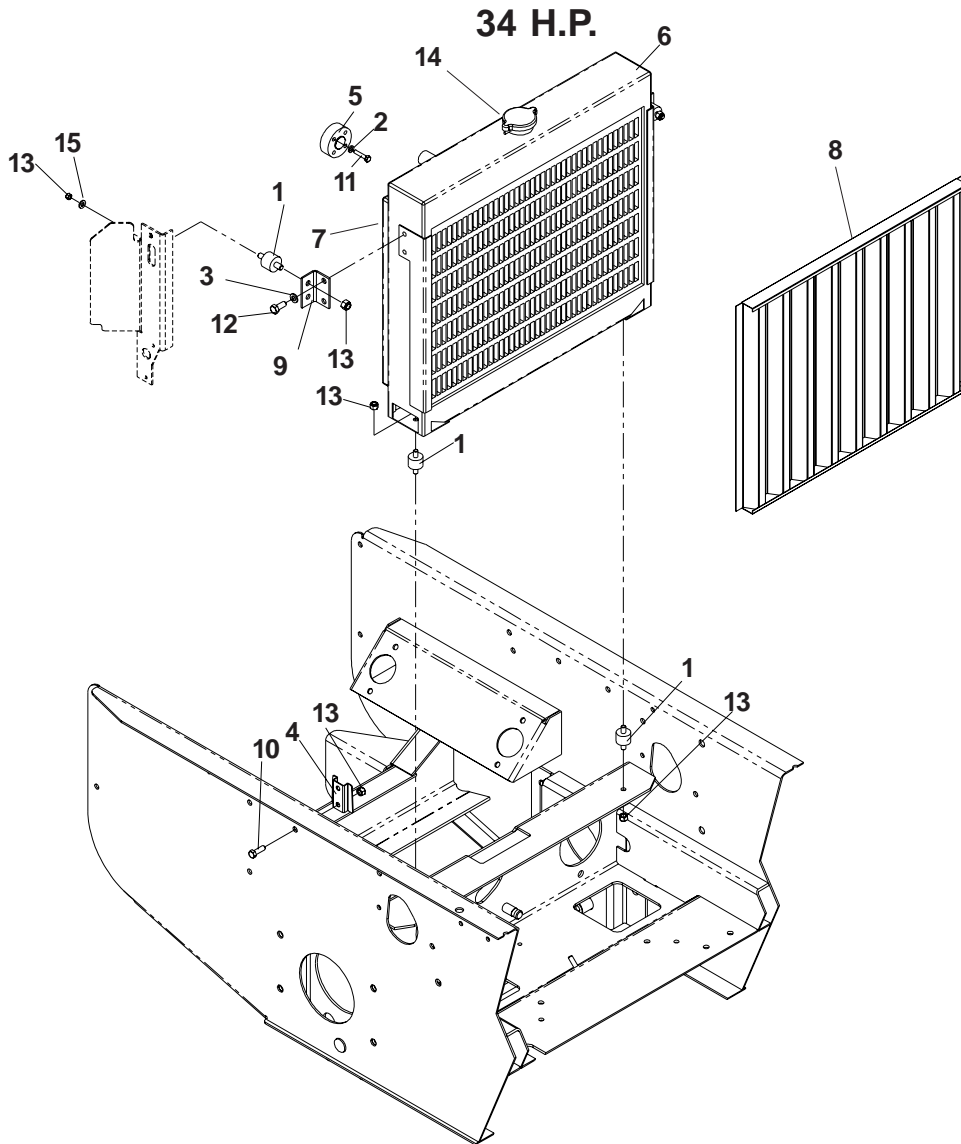

RADIATOR

ITEM	PART NO.	QTY.	DESCRIPTION
1	539106310	4	Isolator
2	539990052	4	Lockwasher, 1/4
3	539990187	2	Lockwasher, 5/16
4	539107855	1	Bracket, mounting
5	539107995	1	Spacer, fan
6	539106316	1	Radiator
7	539106317	1	Shroud
8	539106318	1	Debris guard
9	539106297	2	Bracket, isolator
10	539990209	1	Bolt, 5/16-18 x 1
11	539300599	4	Bolt, M6-1 x 40
12	539976934	2	Bolt, 5/16-18 x 3/4
13	539990717	9	Nut, 5/16-18
14	539106320	1	Cap, radiator
15	539990188	2	Washer, 5/16, SAE
	539106321	4	Clamp, hose (not shown)
	539106326	1	Hose, lower (not shown)
	539106325	1	Hose, upper (not shown)
	539106402	1	Overflow reservoir (not shown)
	539106322	2	Drain, radiator (not shown)