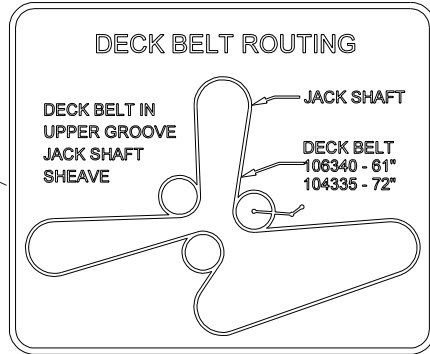

DECK ASSEMBLY

72 INCH

NOTE:
TORQUE TO 45 FT/LBS

NOTE:
TORQUE TO 45 FT/LBS
3 PLACES

LOCATED UNDERNEATH DECK
ON CENTER GUSSET

NOTE:
TORQUE TO 90 FT/LBS
3 PLACES

DECK ASSEMBLY

72 INCH

ITEM	PART NO.	QTY.	DESCRIPTION	ITEM	PART NO.	QTY.	DESCRIPTION
1	539106218	1	72" Deck w/decals	34	539990187	8	Lockwasher, 5/16
2	539102643	8	Anti-scalp roller	35	539105615	1	Baffle, center
3	539102698	8	Bushing	36	539105633	3	Bolt, 5/8-18 x 2, Gd. 8
4	539102754	6	Bolt, 3/8-16 x 3 1/2	37	539105614	1	Baffle, center curved
5	539105422	1	Bolt, 3/8-16 x 6, Gd. 8	38	539990799	5	Bolt, 5/16-18 x 5/8, ... carriage
6	539990517	11	Washer, 3/8	39	539990692	13	Washer, 5/16
7	539990546	9	Nut, 3/8-16, ... centerlock	40	539977778	2	Pad, abrasive
8	539990209	18	Bolt, 5/16-18 x 1	41	539990582	1	Bolt, 3/8-16 x 1, ser.
9	539990184	25	Nut, 5/16-18, ... centerlock	42	539101331	1	Nut, 1/2-13, nyloc
10	539105476	3	Blade, 25"	43	539990550	1	Washer, 1/2
11	539105634	3	Washer, 5/8, spring	44	539103230	1	Idler arm
12	539107279	3	Pulley	45	539103427	1	Bushing, pivot
13	539108382	2	Plug, button hole	46	539103433	1	Bolt, 1/2-13 x 3 1/4, ... Gd. 5
14	539106504	5	Washer, heavy	47	539108774	1	Cutter housing, complete
15	539108318	1	Pivot pin	48	539108754	2	Shaft seal
16	539105822	1	Spring, torsion	49	539108758	2	Spacer
17	539990637	2	Bolt, 3/8-16 x 2 1/2	50	539108761	1	Minispindle
18	539103303	2	Pad	51	539108449	1	Dust cap, bottom
19	539103295	2	Bushing, idler	52	539108450	1	Dust cap, top
20	539103257	1	Pulley, idler	53	539977326	1	Grease popet
21	539103258	2	Pulley, idler (tall)	54	539108768	1	Jackshaft assembly, ... lower
22	539107750	1	Strut, right	55	539108754	2	Shaft seal
	539107751	1	Strut, left (Not shown)	56	539108758	2	Spacer
23	539104335	1	72" Deck belt	57	539108767	1	Jackshaft spindle
24	539976998	3	Zerk	58	539108449	1	Dust cap, bottom
25	539100141	2	Bolt, 7/16-20 x 1 1/2	59	539108450	1	Dust cap, top
26	539105480	1	Pin	60	539977326	1	Grease popet
	539102619	1	Pin, pivot (Not shown)	61	539101175	4	Bolt, 7/16-20 x 1 1/2, ... GD. 5, special
27	539976934	10	Bolt, 5/16-18 x 3/4	62	539101995	1	Key, 1/4" sq. x 1 1/8"
28	539106401	1	Spacer, strut	63	539106504	1	Washer, heavy
29	539104763	8	"U" clip	64	539106346	1	Sheave
30	539108270	1	Chute, discharge	65	539990247	1	Lockwasher, 7/16
31	539108933	1	Shield, belt, right	66	539976998	3	Zerk
	539108934	1	Shield, belt, left ..... (Not shown)	67	539990247	5	Lockwasher, 7/16
32	539990042	2	Cotter pin 1/8" x 1 1/4"	68	539912758	1	Zerk, 90°
33	539105192	1	Spring