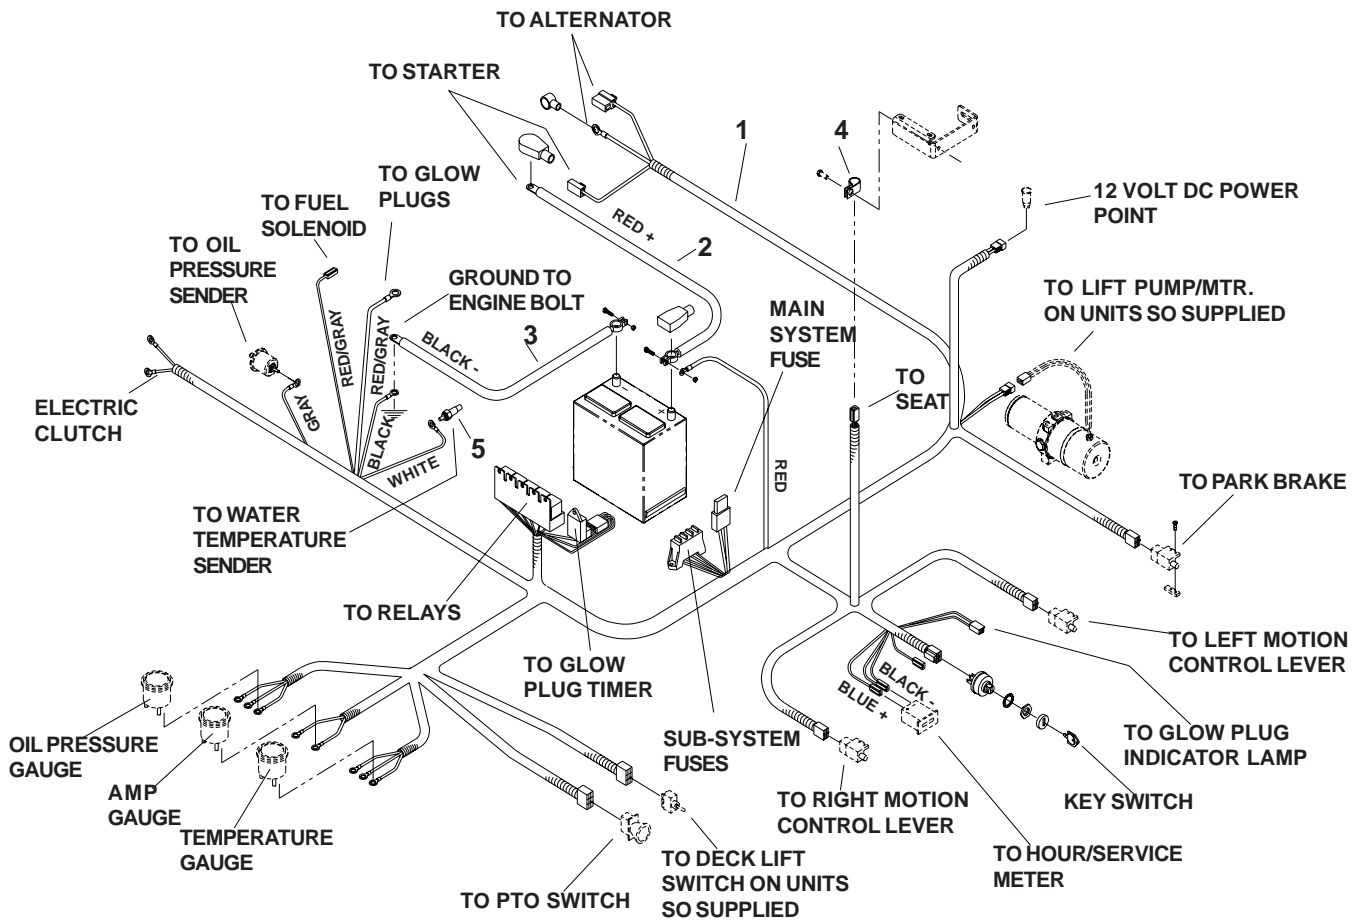

WIRE HARNESS