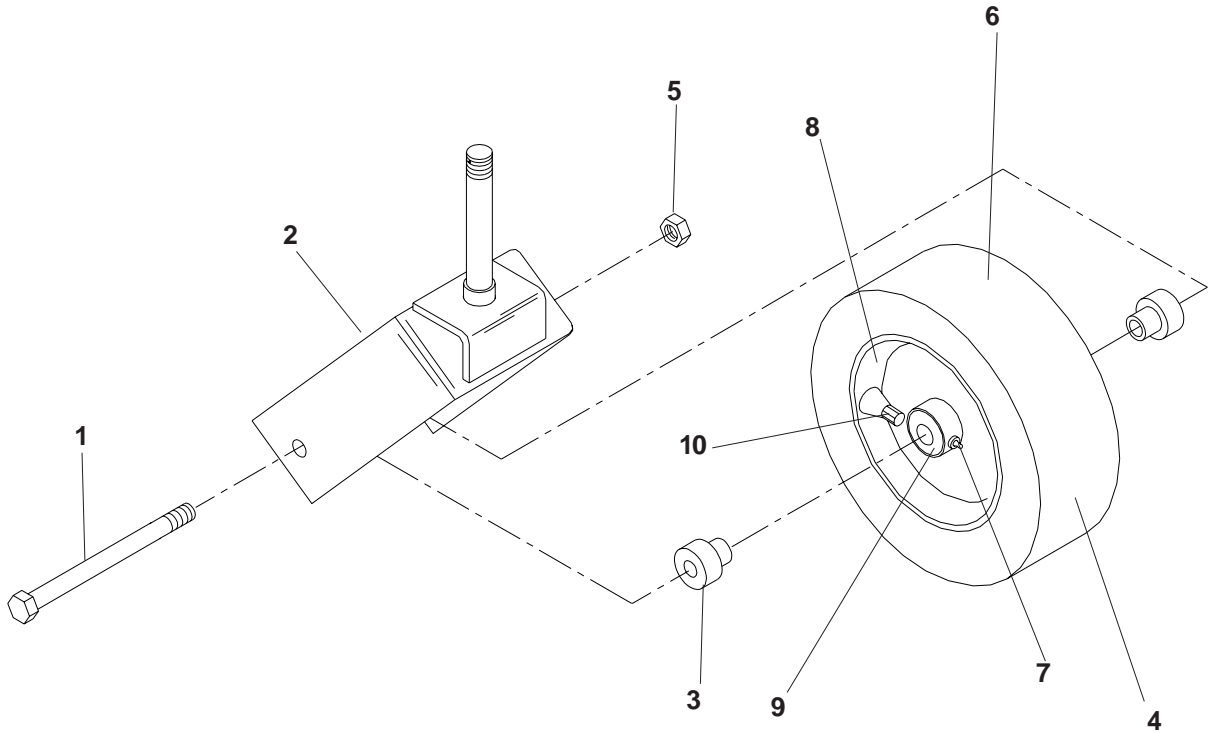

CASTER ASSEMBLY

ITEM	PART NO.	QTY.	DESCRIPTION
1	539105517	1	Bolt, 1/2-13 x 9 1/2, GD. 5
2	539105982	1	Yoke, caster
3	539105518	2	Spacer, axle
4	539105521	1	Tire & wheel assembly
5	539101331	1	Nut, 1/2-13, nyloc
6	539105522	1	Tire
7	539103300	1	Zerk
8	539105523	1	Rim
9	539105524	2	Seals
10	539912234	1	Air valve
	539105525	2	Bearing, tapered (Not shown)