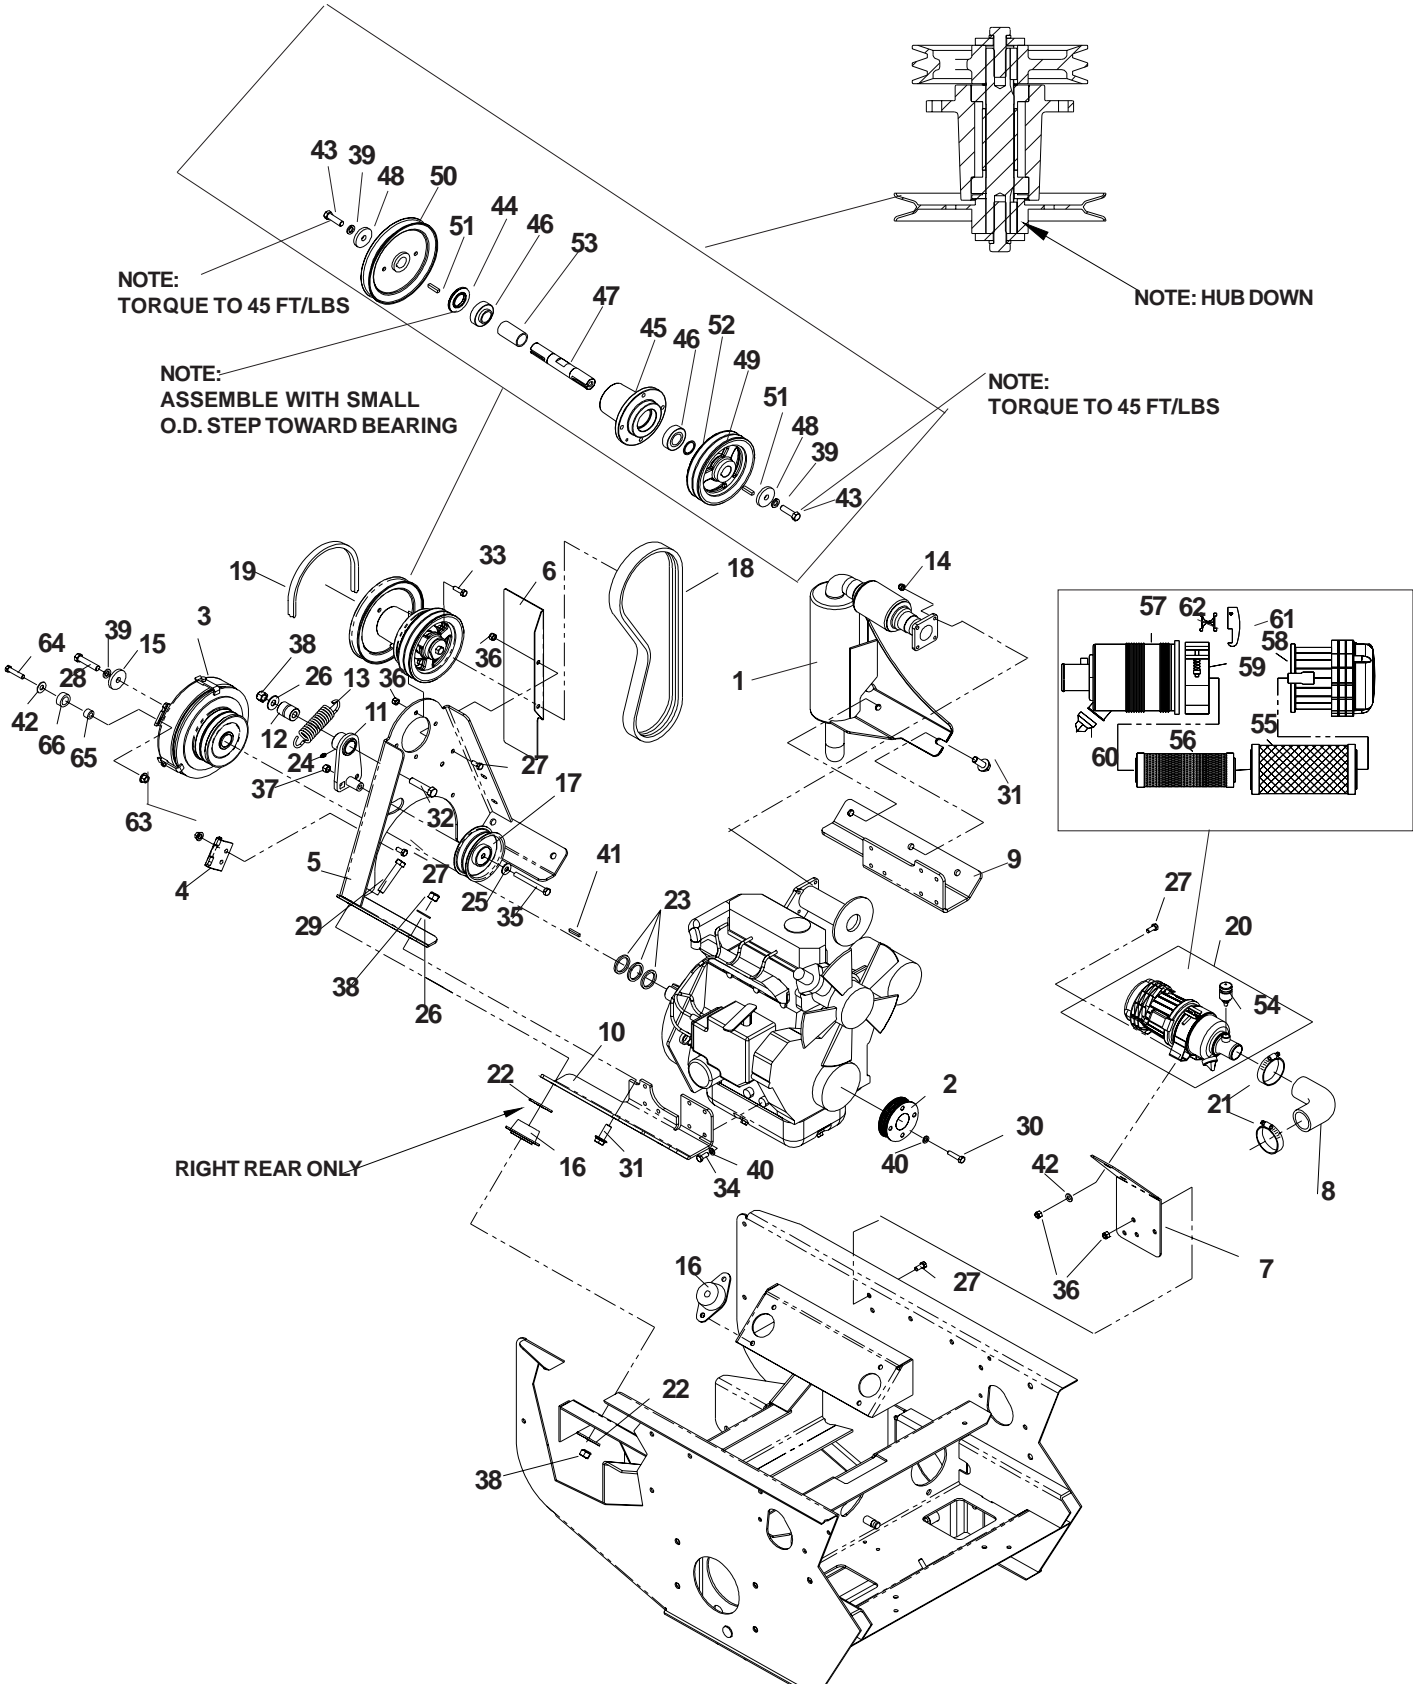

ENGINE ASSEMBLY

34 H.P.

ENGINE ASSEMBLY

34 H.P.

ITEM	PART NO.	QTY.	DESCRIPTION	ITEM	PART NO.	QTY.	DESCRIPTION
1	539111834	1	Muffler	33	539990209	4	Bolt, 5/16-18 x 1
2	539106335	1	Sheave, engine	34	539300600	13	Bolt, M8 x 1.25 x 20
3	539110668	1	Clutch	35	539108271	1	Bolt, 3/8-16 x 3 1/2
4	539110654	1	Restraint	36	539990717	8	Nut, 5/16-18, nyloc
5	539106306	1	Jack mount	37	539976979	1	Nut, 3/8-16, nyloc
6	539107864	1	Shield, heat	38	539101331	7	Nut, 1/2-13, nyloc
7	539107841	1	Bracket, air filter	39	539990247	3	Lockwasher, 7/16
8	539106381	1	Hose	40	539990187	17	Lockwasher, 5/16
9	539107861	1	Engine mount, left	41	539917033	1	Key, 1/4 sq. x 2 1/2
10	539107862	1	Engine mount, right	42	539990692	3	Washer, 5/16
11	539106422	1	Arm	43	539100141	3	Bolt, 7/16-20 x 1 1/2
12	539106417	1	Bushing	44	539107272	1	Combo spacer
13	539110655	1	Spring	45	539104852	1	Housing
14	539109801	4	Nut, M8-1.25, stover top lock	46	539102677	2	Bearing
15	539106504	1	Washer, heavy	47	539106344	1	Spindle
16	539106291	4	Isolator mount, engine	48	539106504	2	Washer, heavy
17	539111567	1	Idler	49	539106347	1	Sheave
18	539111582	1	Belt, primary	50	539105485	1	Pulley
19	539106339	1	Belt, mule	51	539101995	2	Key, 1/4" sq. x 1 1/8"
20	539106315	1	Air filter assembly	52	539102244	1	Machine bushing, 18 ga
21	539106383	2	Clamp	53	539102676	1	Spacer
22	539111844	5	Washer, heavy	54	539106375	1	Indicator, air filter
23	539108052	1	Bushing, machine, 1 1/8 x 10 ga.	55	539106313	1	Air filter
24	539104761	1	Zerk	56	539106377	1	Safety element
25	539990122	1	Washer, 3/8,SAE	57	539108471	1	Body
26	539990550	1	Washer, 1/2	58	539108473	1	Precleaner assembly
27	539976934	8	Bolt, 5/16-18 x 3/4	59	539108474	1	Mounting bracket
28	539991120	1	Bolt, 7/16- 20 x 2 1/2	60	539108472	1	S-drain
29	539101332	4	Bolt, 1/2-13 x 2 3/4	61	539108475	2	Clamp
30	539977692	4	Bolt, M8-1.25 x 35	62	539108476	2	Hinge
31	539990622	2	Bolt, 1/2-13 x 1 1/4, serrated head		539106327	1	Stub shaft (Not shown)
32	539108346	1	Bolt, 1/2-13 x 2 1/2		539109177	1	Manifold gasket (Not Shown)
				63	539990585	3	Nut, 5/16C
				64	539990627	1	HCS, 5/16C X 1 1/4
				65	539110900	1	Bushing
				66	539110901	1	Sleeve