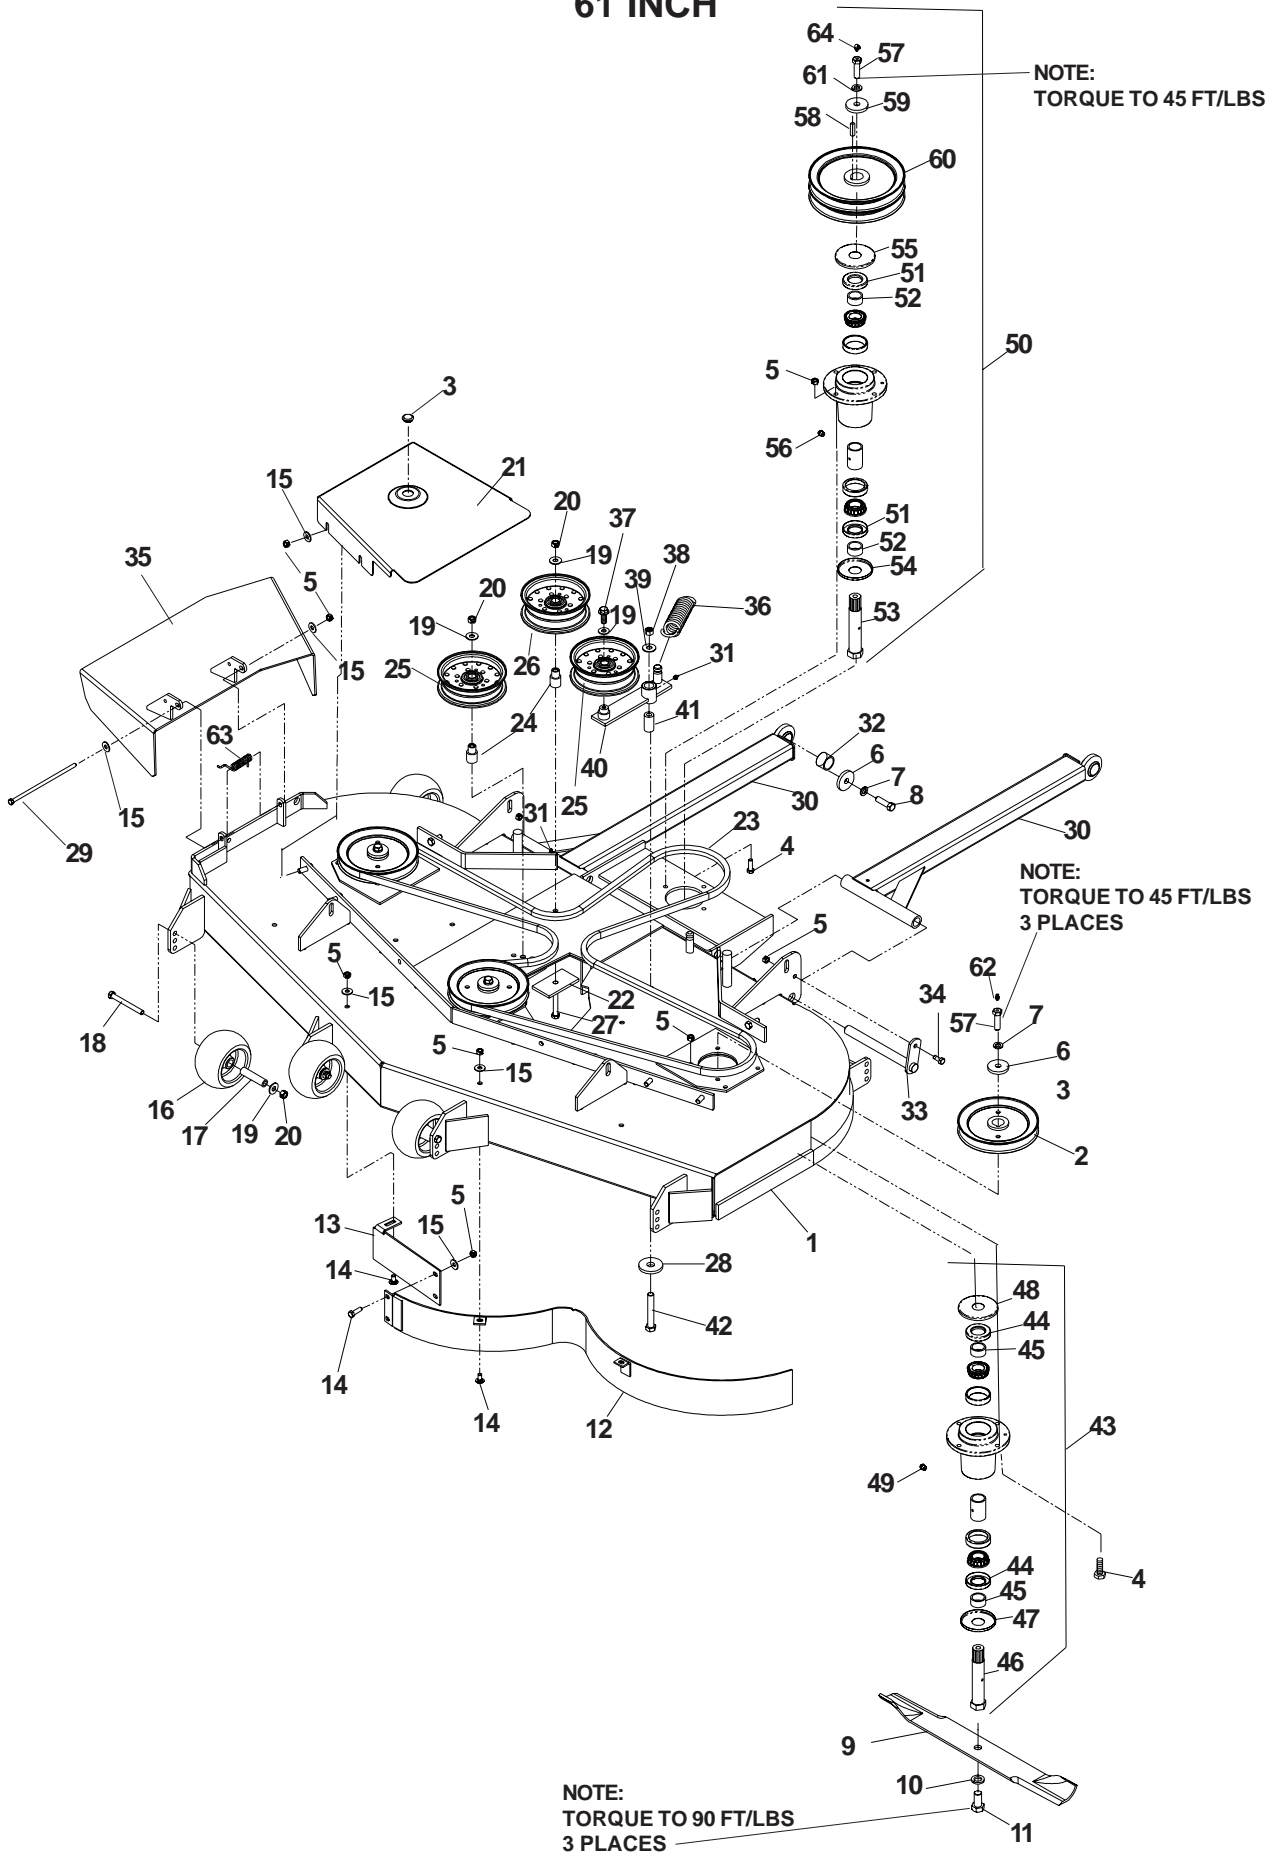

DECK ASSEMBLY

61 INCH

DECK ASSEMBLY

61 INCH

ITEM	PART NO.	QTY.	DESCRIPTION	ITEM	PART NO.	QTY.	DESCRIPTION
1	539106217	1	61" Deck w/decals	30	539107751	2	Strut weldment
2	539107278	3	Pulley	31	539976998	2	Zerk
3	539108382	2	Plug, button hole	32	539106401	1	Spacer, strut
4	539990209	18	Bolt, 5/16-18 x 1	33	539105480	2	Pin weldment
5	539990184	31	Nut, 5/16-18, ... centerlock	34	539976934	2	Bolt, 5/16-18 x 3/4
6	539106504	5	Washer, heavy	35	539106512	1	Chute, discharge
7	539990247	5	Lockwasher, 7/16	36	539105192	1	Spring
8	539100141	2	Bolt, 7/16-20 x 1 1/2	37	539990582	1	Bolt, 3/8-16 x 1, ser.
9	539101733	3	Blade, 21"	38	539101331	1	Nut, 1/2-13, nyloc
10	539990333	3	Lockwasher, 5/8	39	539990550	1	Washer, 1/2
11	539103299	3	Bolt, 5/8-18 x 1 1/4	40	539103230	1	Idler arm
12	539105465	1	Main weldment	41	539103427	1	Bushing, pivot
13	539105461	1	Baffle, center	42	539103433	1	Bolt, 1/2-13 x 3 1/4, GD. 5
14	539990799	5	Bolt, 5/16-18 x 5/8, ... carriage	43	539108773	1	Cutter housing, complete
15	539990692	11	Washer, 5/16	44	539108754	2	Shaft seal
16	539102643	6	Anit-scalp roller	45	539108758	2	Spacer
17	539102698	6	Bushing	46	539108760	1	Minispindle
18	539102754	6	Bolt, 3/8-16 x 3 1/2	47	539108449	1	Dust cap, bottom
19	539990517	8	Washer, 3/8	48	539108450	1	Dust cap, top
20	539990546	8	Nut 3/8-16, ... centerlock	49	539977326	1	Grease popet
21	539108914	1	Belt shield, 61", right	50	539108768	1	Jackshaft assembly, ... lower
	539108916	1	Belt shield, 61", left ..... (Not shown)	51	539108754	2	Shaft seal
22	539103303	2	Pad	52	539108758	2	Spacer
23	539106340	1	Belt, 61"	53	539108767	1	Jackshaft spindle
24	539103295	2	Bushing, idler	54	539108449	1	Dust cap, bottom
25	539103257	2	Pulley, idler	55	539108450	1	Dust cap, top
26	539103258	1	Pulley, idler, tall	56	539977326	1	Grease popet
27	539990637	2	Bolt, 3/8-16 x 2 1/2	57	539101175	4	Bolt, 7/16-20 x 1 1/2, ... GD. 5, special
28	539102243	1	Washer, support	58	539101995	1	Key, 1/4" sq. x 1 1/8"
29	539105827	1	Screw, 5/16-18 x 8 1/2	59	539106504	1	Washer, heavy
				60	539106346	1	Sheave
				61	539990247	1	Lockwasher, 7/16
				62	539976998	3	Zerk
				63	539105822	1	Spring torsion
				64	539912758	1	Zerk, 90°