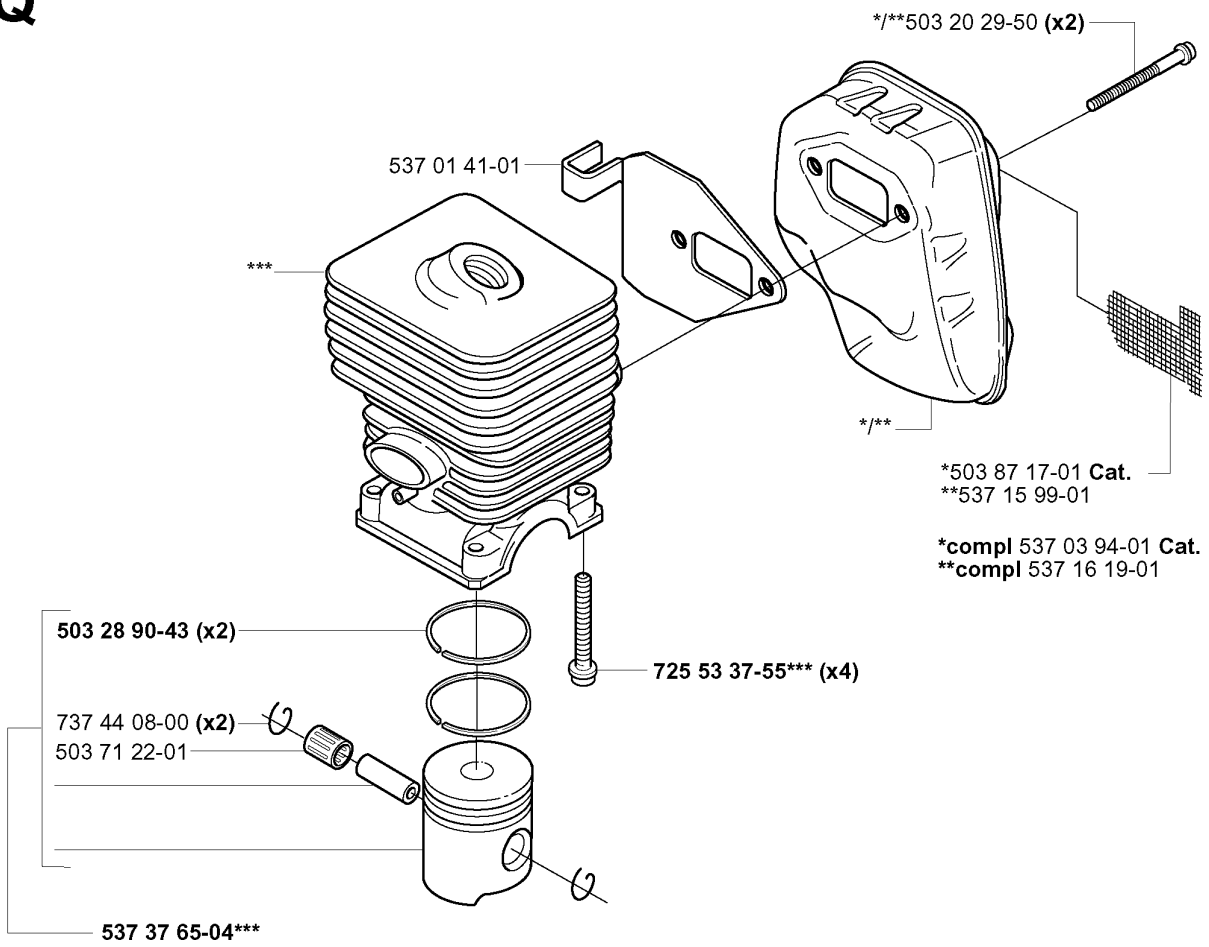

Q ***compl 537 03 20-08