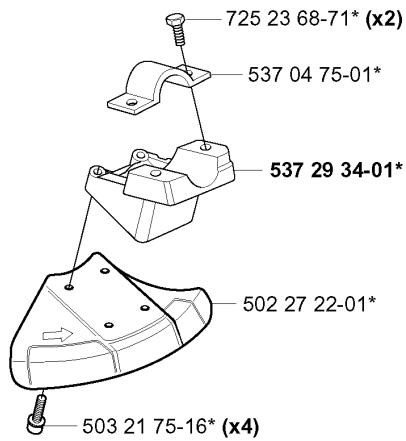

T Accessories
Zubehöre
Accessoires
Accesorios
Tillbehör

*compl 537 29 95-01
323R
325Rx
325RDx