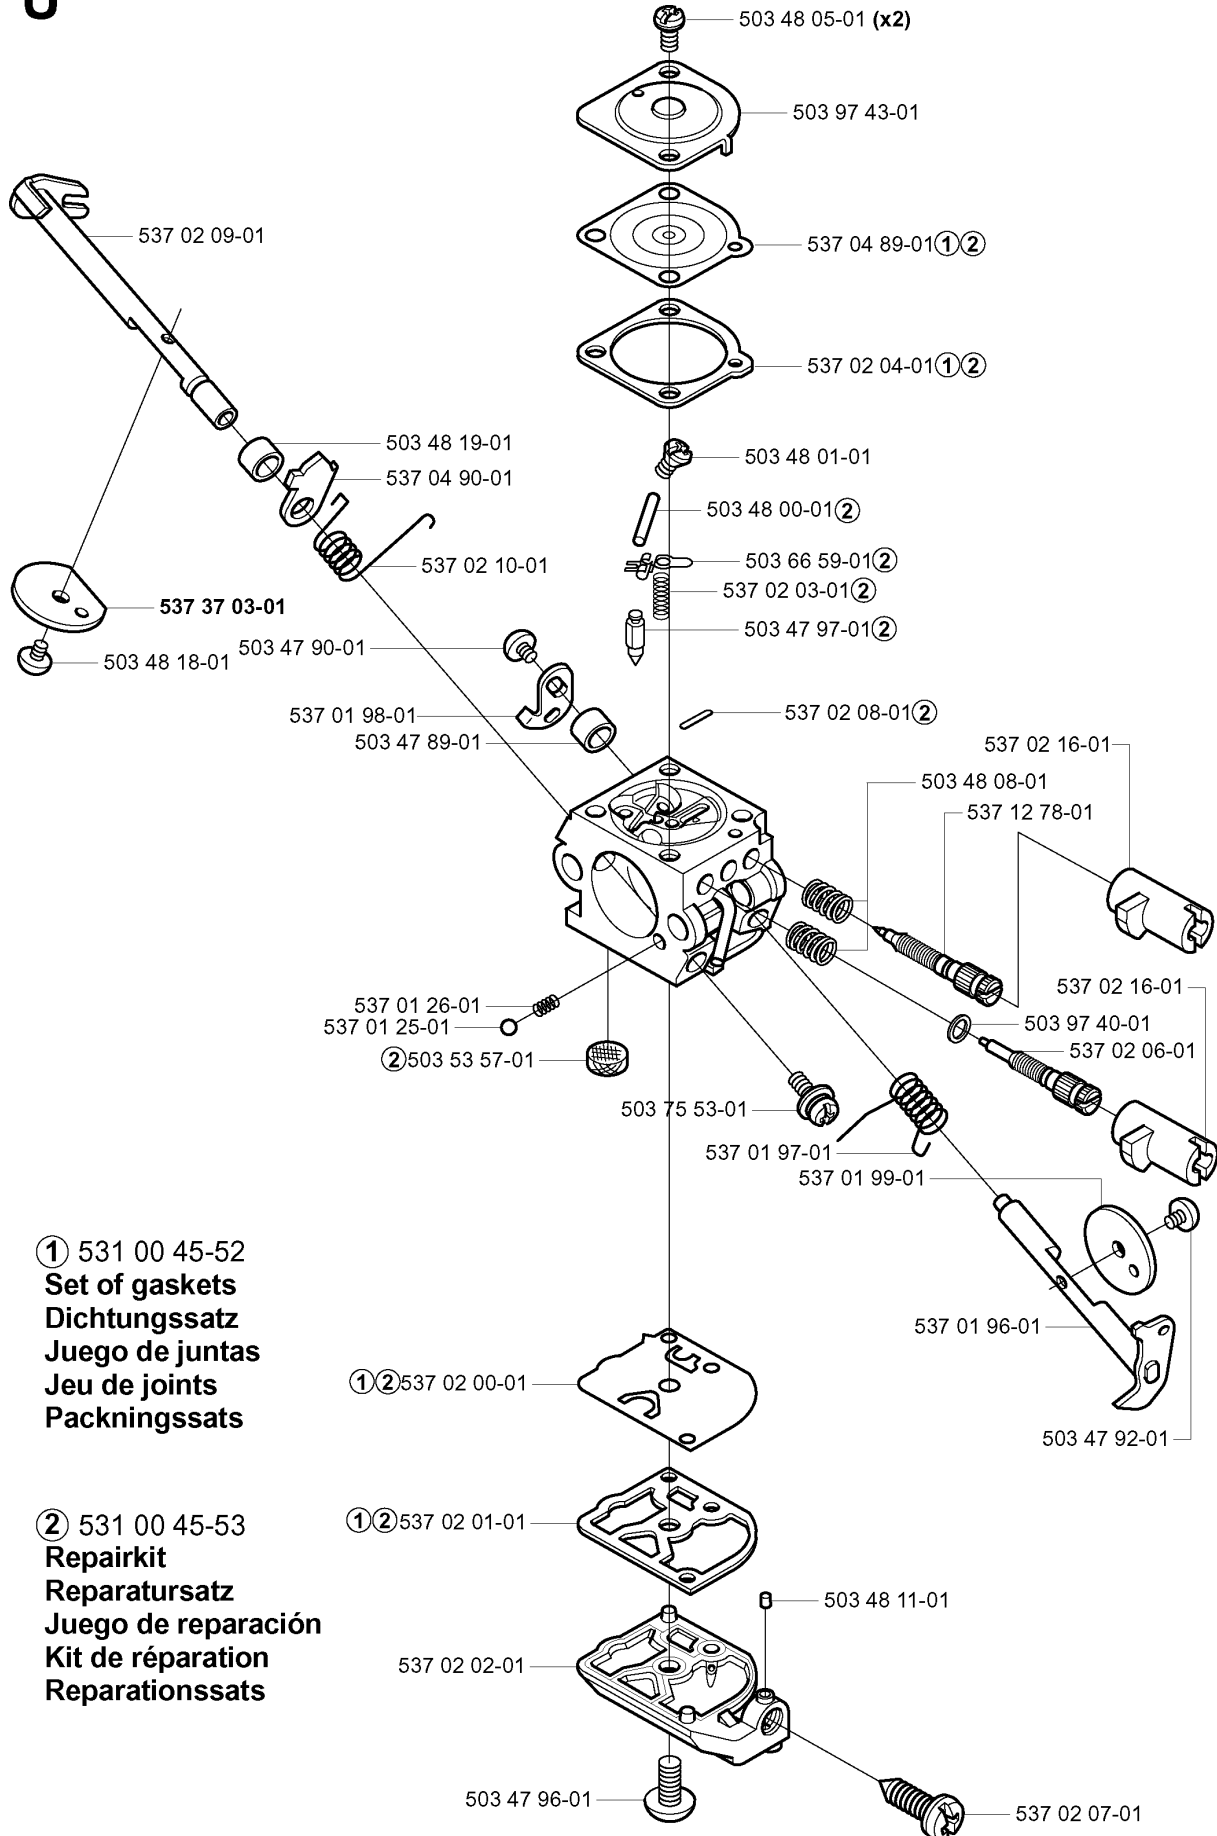

U *compl 503 28 34-01 ZAMA C1Q-EL24

ZAMA C1Q-EL24

① 531 00 45-52
Set of gaskets
Dichtungssatz
Juego de juntas
Jeu de joints
Packningssats

② 531 00 45-53
Repairkit
Reparaturatz
Juego de reparación
Kit de réparation
Reparationssats