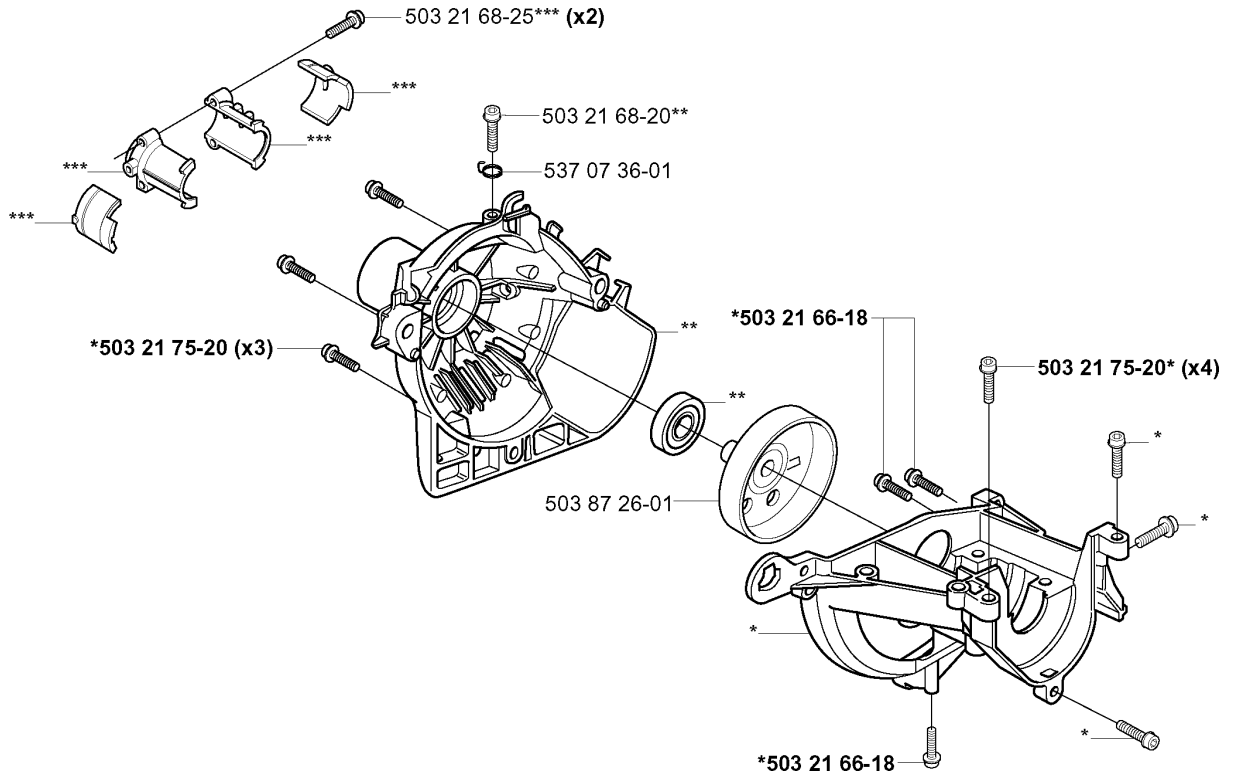

R *compl 537 04 11-02
**compl 537 04 12-03
***compl 537 30 96-01