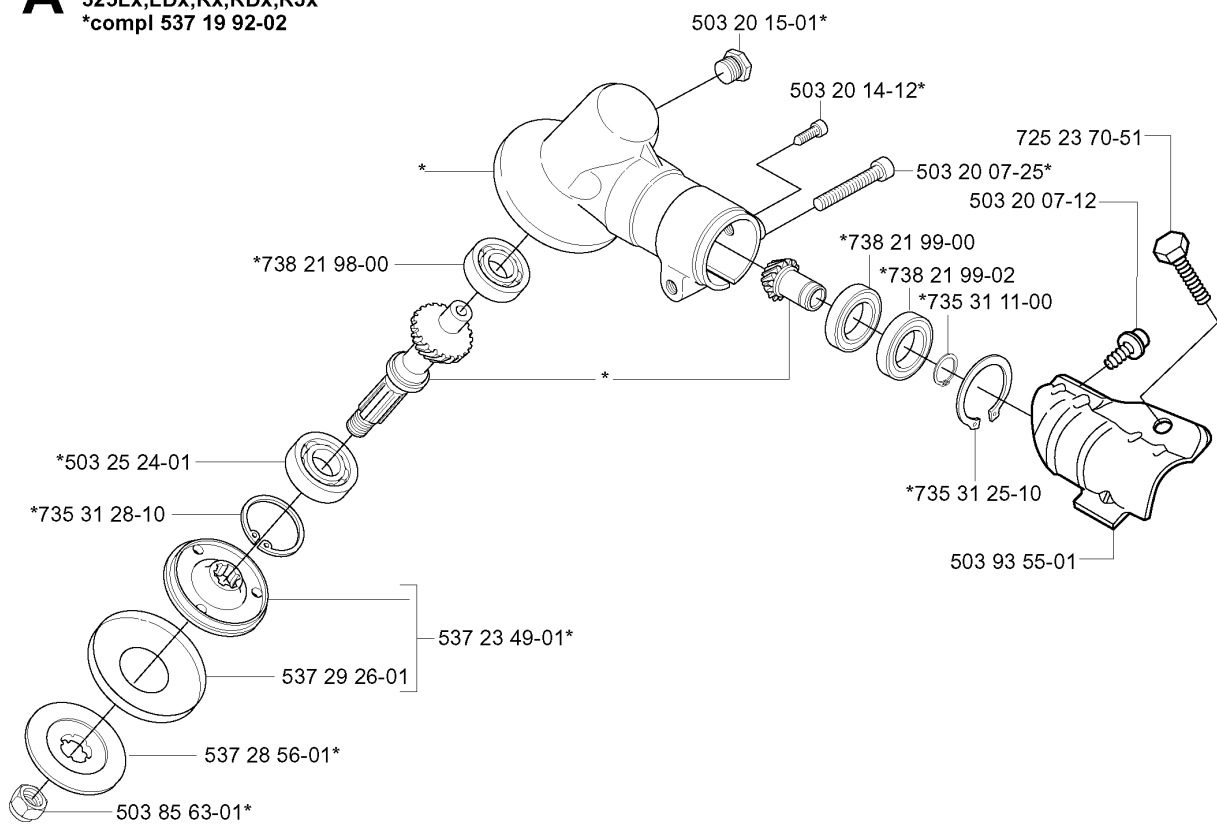

A 323L,LD,R,RJ
325Lx,LDx,Rx,RDx,RJx
*compl 537 19 92-02