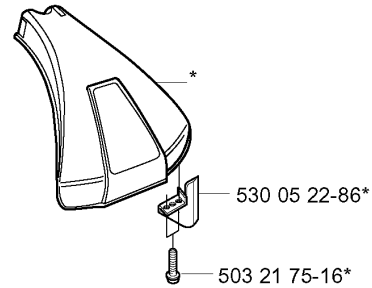

*compl 537 18 96-01
323C