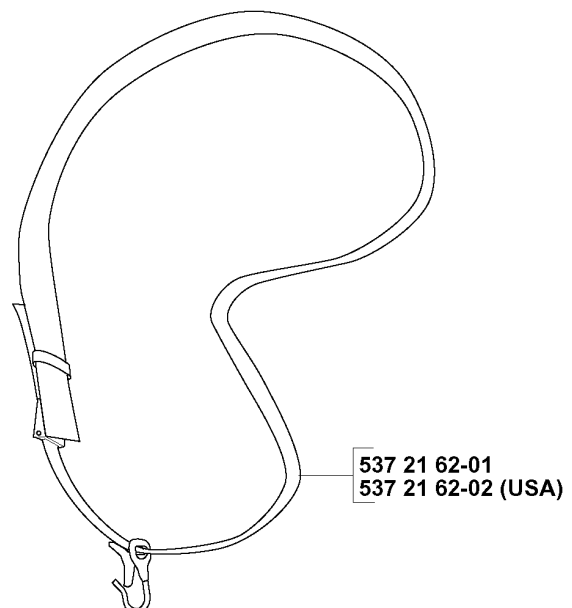

# SPARE PARTS LIST

TRIMMERS/EDGERS

323 L, 2005-05

**T** Accessories  
 Zubehöre  
 Accessoires  
 Accesorios  
 Tillbehör

Olja Luftfilter  
 Oil Airfilter  
 Öl Luftfilter  
 Aceite Filtro Air  
 Huile Filtre air

537 31 29-01 (200-275 mm)

\*compl 501 78 33-01

compl 537 21 63-01  
 compl 537 21 63-02 (USA)

## ACCESSORIES

323 L, 2005-05

Part No	Description	Remark	QTY KIT
501 60 02-03	SCREWDRIVER		1
501 78 33-01	SUSPENSION BAIL		1
502 02 28-02	WELT HOOK		1
502 11 46-02	SOCKET WRENCH		1
502 21 58-01	L-NYCKEL		1
502 28 59-01	STOP		1
503 21 83-16	SCREW		1
503 73 40-01	FRONT PIECE		1
503 73 41-02	FRONT PIECE		1
503 80 17-01	GREASE	323C, 325CX	1
503 97 64-01	GREASE		1
531 00 92-48	FILTER OIL		1
537 21 62-01	HARNESS		1
537 21 62-02	HARNESS	USA	1
537 21 63-01	HARNESS		1
537 21 63-02	HARNESS	USA	1
537 31 29-01	TRANSPORT GUARD	200-275 MM	1

## BEVEL GEAR &amp; SHAFT

323 L, 2005-05

Part No	Description	Remark	QTY KIT
503 20 07-30	SCREW IHSCFM		1
503 21 98-35	SCREW		1
503 22 26-01	NUT		1
503 25 05-01	BALL BEARING		2
503 79 56-01	LABEL		1
537 04 25-01	ATTACHMENT PLATE		1
537 07 62-01	BEARING HOUSING		1
537 07 63-01	DRIVER		1
537 07 64-01	BLADE SHAFT		1
537 07 65-01	BEARING HOUSING		1
537 07 68-02	HANDLE		1
537 07 74-01	TUBE		1
537 11 46-01	WASHER		1
537 11 47-01	NUT		1
537 23 75-01	CLUTCH DRUM ASSY		1
537 29 48-02	LABEL		1
537 35 15-01	DRIVE SHAFT		1
725 23 70-51	SCREW		1
735 31 12-00	CIRCLIP		1
735 31 27-01	CIRCLIP		1