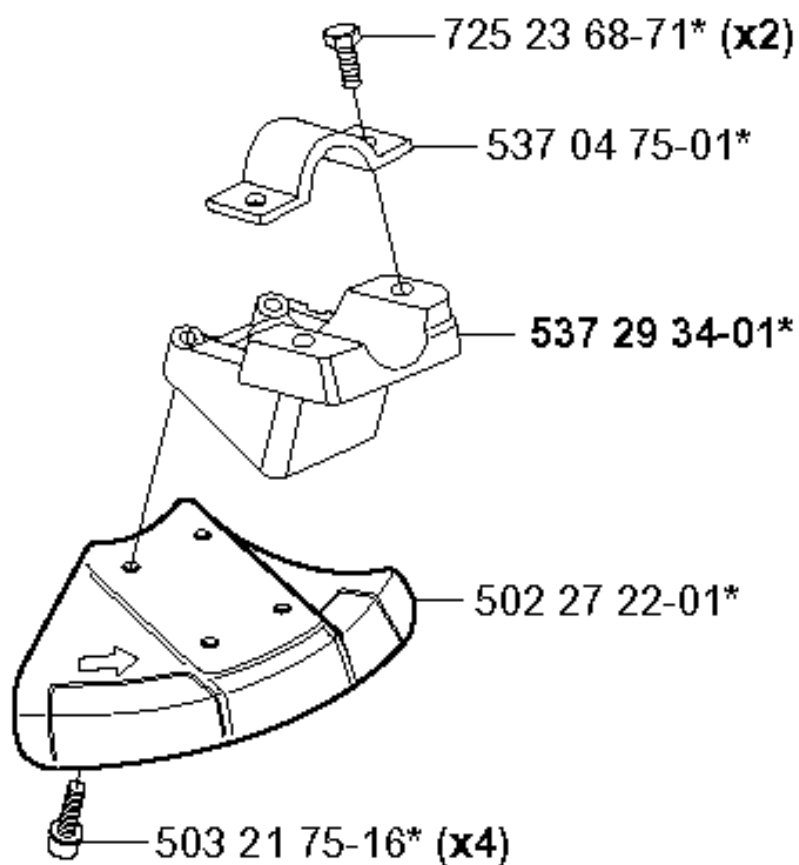

Part No	Description	Remark	QTY KIT
503 21 07-16	SCREW IHSCT		1
503 79 88-01	BLADE		1
503 97 71-01	TRIMMER GUARD		1

T Accessories

Zubehöre
Accessoires
Acessorios
Tillbehör

*compl 537 29 95-01

323R

325Rx

325RDx

GUARDS

323 R, 2005-05

Part No	Description	Remark	QTY KIT
502 27 22-01	SAW BLADE GUARD		1
503 21 75-16	SCREW IHSCFT		4
537 04 75-01	CLAMP		1
537 29 34-01	ADAPTER		1
537 29 95-01	SAW BLADE GUARD		1
725 23 68-71	SCREW EHHM		2