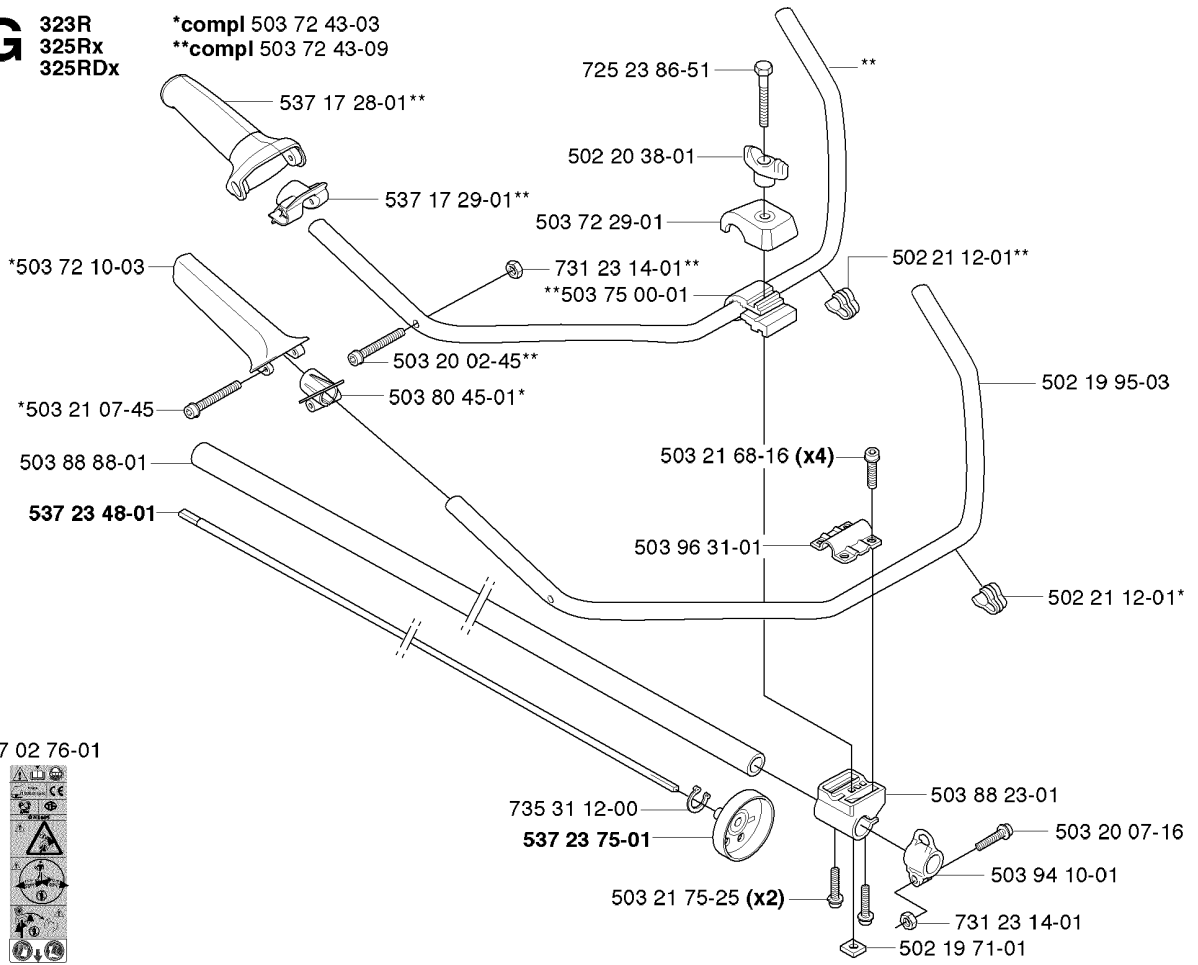

G 323R
325Rx
325RDx

*compl 503 72 43-03
**compl 503 72 43-09