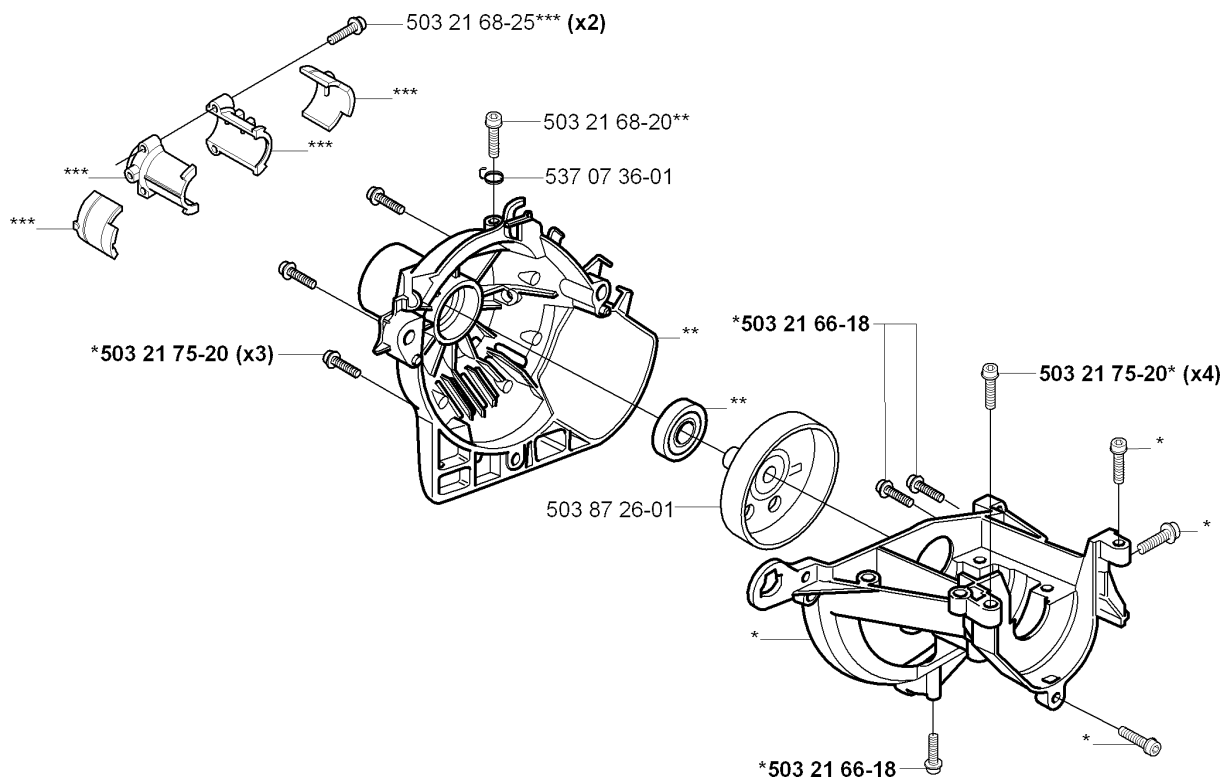

K

CARBURETOR & AIR FILTER

323 R, 2005-05

Part No	Description	Remark	QTY KIT
502 20 40-01	KNOB		1
502 20 65-03	SCREW EHHM		1
503 20 03-25	SCREW IHSCFM		2
503 21 75-16	SCREW IHSCFT		1
503 21 75-50	SCREW IHSCFT		2
503 22 65-04	SQUARE NUT		2
503 28 34-01	CARBURETTOR		1
503 49 71-01	GASKET		1
503 88 79-01	HUB CAP		1
503 88 80-01	FILTER COVER		1
503 89 03-01	FILTERBLOCK ASSY		1
503 91 09-01	INSULATION WALL		1
503 94 26-01	INLET PIPE		1
503 96 25-01	CHOKE CONTROL		1
537 18 63-01	AIR FILTER		1
731 23 14-01	HEXAGON NUT		1

CARBURETOR DETAILS

323 R, 2005-05

Part No	Description	Remark	QTY KIT
503 28 34-01	CARBURETTOR		1
503 47 89-01	COLLAR		1
503 47 90-01	SCREW		1
503 47 92-01	SCREW		1
503 47 96-01	SCREW		1
503 47 97-01	VALVE		1
503 48 00-01	PIN RETAINING SCREW		1
503 48 01-01	SCREW		1
503 48 05-01	SCREW		2
503 48 08-01	SPRING		1
503 48 11-01	PIECE		1
503 48 18-01	SCREW		1
503 48 19-01	COLLAR		1
503 53 57-01	STRAINER		1
503 66 59-01	LEVER		1
503 75 53-01	SCREW		1
503 97 40-01	WASHER		1
503 97 43-01	COVER		1
537 01 25-01	BALL		1
537 01 26-01	SPRING		1
537 01 96-01	SHAFT ASSY		1
537 01 97-01	SPRING		1
537 01 98-01	LEVER		1
537 01 99-01	VALVE		1
537 02 00-01	DIAPHRAGM PUMP		1
537 02 01-01	GASKET		1
537 02 02-01	COVER		1
537 02 03-01	SPRING		1
537 02 04-01	GASKET		1
537 02 06-01	SCREW		1
537 02 07-01	SCREW		1
537 02 08-01	PLUG		1
537 02 09-01	SHAFT ASSY		1
537 02 10-01	SPRING		1
537 02 16-01	LIMITER CAP		1
537 02 16-01	LIMITER CAP		1
537 04 89-01	DIAPHRAGM		1
537 04 90-01	LEVER		1
537 12 78-01	SCREW		1
537 37 03-01	VALVE		1

R *compl 537 04 11-02
 **compl 537 04 12-03
 ***compl 537 30 96-01

CRANKCASE

323 R, 2005-05

Part No	Description	Remark	QTY KIT
503 21 66-18	SCREW IHSC T		1
503 21 66-18	SCREW IHSC T		1
503 21 68-20	SCREW IHSC FT		1
503 21 68-25	SCREW IHSC FT		2
503 21 75-20	SCREW IHSC FT		3
503 21 75-20	SCREW IHSC FT		4
503 87 26-01	CLUTCH DRUM ASSY		1
537 04 11-02	CRANKCASE		1
537 04 12-03	CLUTCH COVER		1
537 07 36-01	SPRING		1
537 30 96-01	COMPRESSION SLEEVE		1