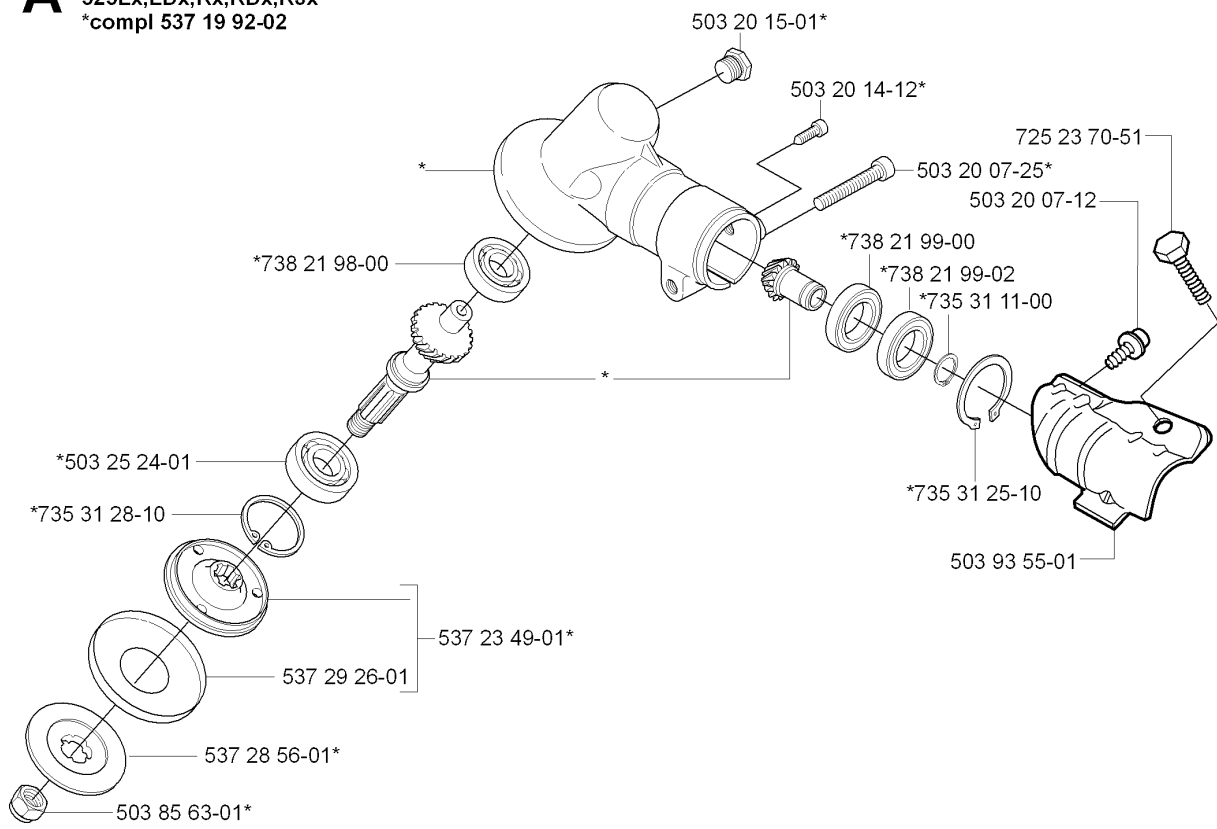

A 323L,LD,R,RJ
325Lx,LDx,Rx,RDx,RJx
*compl 537 19 92-02