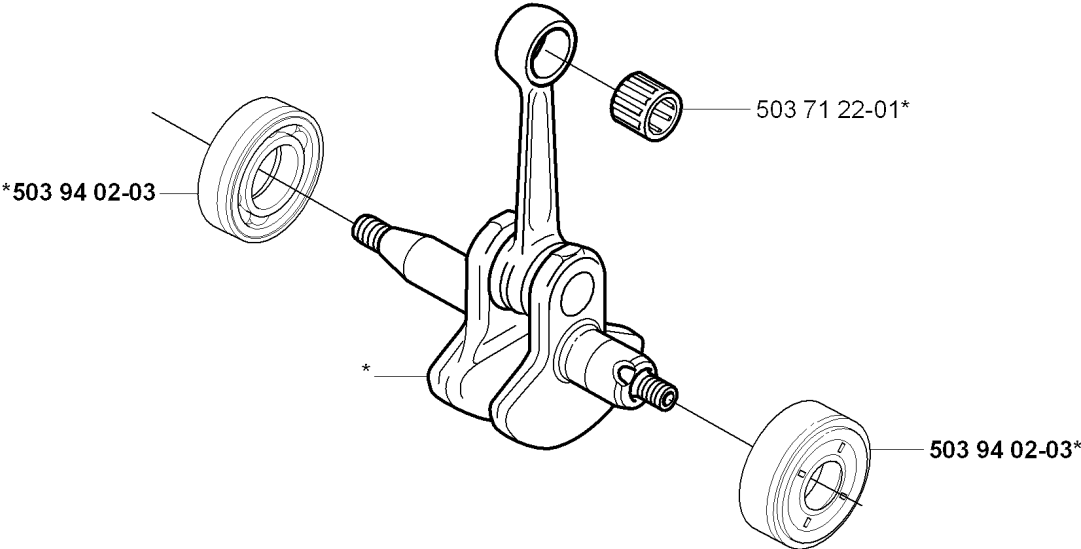

CARBURETOR DETAILS

323 R, 2005-05

Part No	Description	Remark	QTY KIT
503 28 34-01	CARBURETTOR		1
503 47 89-01	COLLAR		1
503 47 90-01	SCREW		1
503 47 92-01	SCREW		1
503 47 96-01	SCREW		1
503 47 97-01	VALVE		1
503 48 00-01	PIN RETAINING SCREW		1
503 48 01-01	SCREW		1
503 48 05-01	SCREW		2
503 48 08-01	SPRING		1
503 48 11-01	PIECE		1
503 48 18-01	SCREW		1
503 48 19-01	COLLAR		1
503 53 57-01	STRAINER		1
503 66 59-01	LEVER		1
503 75 53-01	SCREW		1
503 97 40-01	WASHER		1
503 97 43-01	COVER		1
537 01 25-01	BALL		1
537 01 26-01	SPRING		1
537 01 96-01	SHAFT ASSY		1
537 01 97-01	SPRING		1
537 01 98-01	LEVER		1
537 01 99-01	VALVE		1
537 02 00-01	DIAPHRAGM PUMP		1
537 02 01-01	GASKET		1
537 02 02-01	COVER		1
537 02 03-01	SPRING		1
537 02 04-01	GASKET		1
537 02 06-01	SCREW		1
537 02 07-01	SCREW		1
537 02 08-01	PLUG		1
537 02 09-01	SHAFT ASSY		1
537 02 10-01	SPRING		1
537 02 16-01	LIMITER CAP		1
537 02 16-01	LIMITER CAP		1
537 04 89-01	DIAPHRAGM		1
537 04 90-01	LEVER		1
537 12 78-01	SCREW		1
537 37 03-01	VALVE		1

R *compl 537 04 11-02
 **compl 537 04 12-03
 ***compl 537 30 96-01

CRANKCASE

323 R, 2005-05

Part No	Description	Remark	QTY KIT
503 21 66-18	SCREW IHSC T		1
503 21 66-18	SCREW IHSC T		1
503 21 68-20	SCREW IHSC FT		1
503 21 68-25	SCREW IHSC FT		2
503 21 75-20	SCREW IHSC FT		3
503 21 75-20	SCREW IHSC FT		4
503 87 26-01	CLUTCH DRUM ASSY		1
537 04 11-02	CRANKCASE		1
537 04 12-03	CLUTCH COVER		1
537 07 36-01	SPRING		1
537 30 96-01	COMPRESSION SLEEVE		1

S *compl 503 85 24-75

CRANKSHAFT

323 R, 2005-05

Part No	Description	Remark	QTY KIT
503 71 22-01	BEARING		1
503 85 24-75	CRANKSHAFT ASSY		1
503 94 02-03	BEARING CAGE		1
503 94 02-03	BEARING CAGE		1

J

CYLINDER COVER