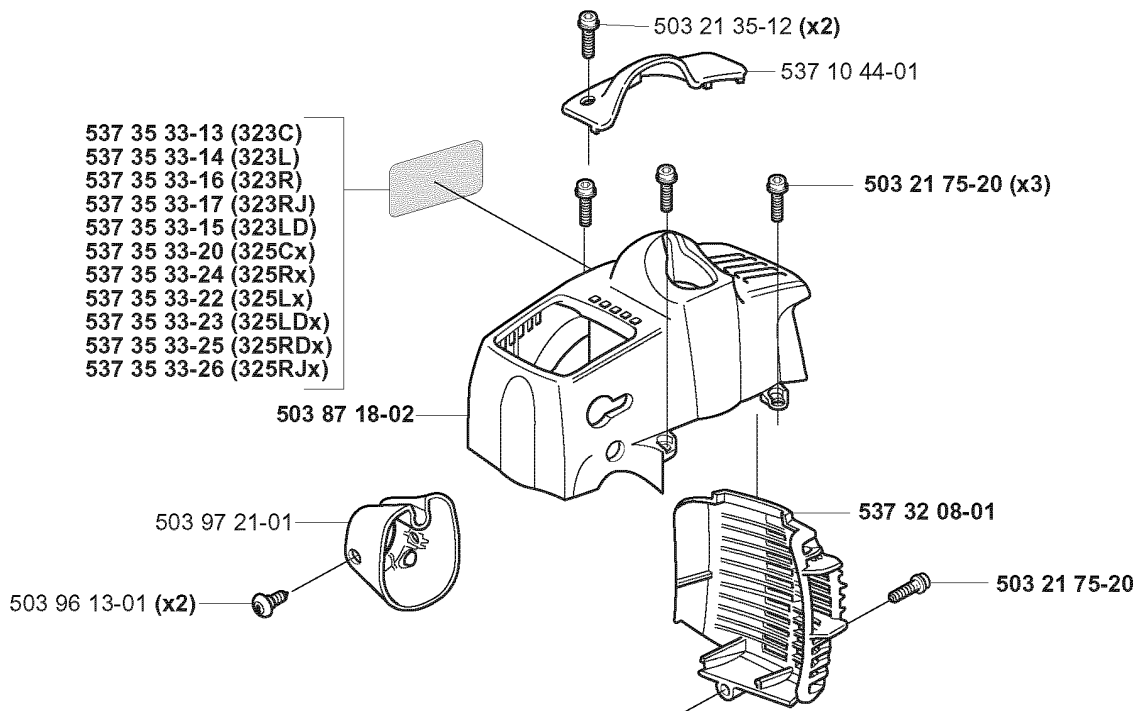

CARBURETOR DETAILS

323 R, 2005-05

Part No	Description	Remark	QTY KIT
503 28 34-01	CARBURETTOR		1
503 47 89-01	COLLAR		1
503 47 90-01	SCREW		1
503 47 92-01	SCREW		1
503 47 96-01	SCREW		1
503 47 97-01	VALVE		1
503 48 00-01	PIN RETAINING SCREW		1
503 48 01-01	SCREW		1
503 48 05-01	SCREW		2
503 48 08-01	SPRING		1
503 48 11-01	PIECE		1
503 48 18-01	SCREW		1
503 48 19-01	COLLAR		1
503 53 57-01	STRAINER		1
503 66 59-01	LEVER		1
503 75 53-01	SCREW		1
503 97 40-01	WASHER		1
503 97 43-01	COVER		1
537 01 25-01	BALL		1
537 01 26-01	SPRING		1
537 01 96-01	SHAFT ASSY		1
537 01 97-01	SPRING		1
537 01 98-01	LEVER		1
537 01 99-01	VALVE		1
537 02 00-01	DIAPHRAGM PUMP		1
537 02 01-01	GASKET		1
537 02 02-01	COVER		1
537 02 03-01	SPRING		1
537 02 04-01	GASKET		1
537 02 06-01	SCREW		1
537 02 07-01	SCREW		1
537 02 08-01	PLUG		1
537 02 09-01	SHAFT ASSY		1
537 02 10-01	SPRING		1
537 02 16-01	LIMITER CAP		1
537 02 16-01	LIMITER CAP		1
537 04 89-01	DIAPHRAGM		1
537 04 90-01	LEVER		1
537 12 78-01	SCREW		1
537 37 03-01	VALVE		1

S *compl 503 85 24-75

CRANKSHAFT

323 R, 2005-05

Part No	Description	Remark	QTY KIT
503 71 22-01	BEARING		1
503 85 24-75	CRANKSHAFT ASSY		1
503 94 02-03	BEARING CAGE		1
503 94 02-03	BEARING CAGE		1

J

CYLINDER COVER

323 R, 2005-05

Part No	Description	Remark	QTY KIT
503 21 35-12	SCREW CCRPANT		2
503 21 75-20	SCREW IHSCFT		3
503 21 75-20	SCREW IHSCFT		1
503 87 18-02	CYLINDER COVER		1
503 96 13-01	SCREW		2
503 97 21-01	COVER		1
537 10 44-01	ARM PROTECTION		1
537 32 08-01	HEAT PROTECTOR		1
537 35 33-13	LABEL		1
537 35 33-14	LABEL		1
537 35 33-15	LABEL		1
537 35 33-16	LABEL		1
537 35 33-17	LABEL		1
537 35 33-20	LABEL		1
537 35 33-22	LABEL		1
537 35 33-23	LABEL		1
537 35 33-24	LABEL		1
537 35 33-25	LABEL		1
537 35 33-26	LABEL		1