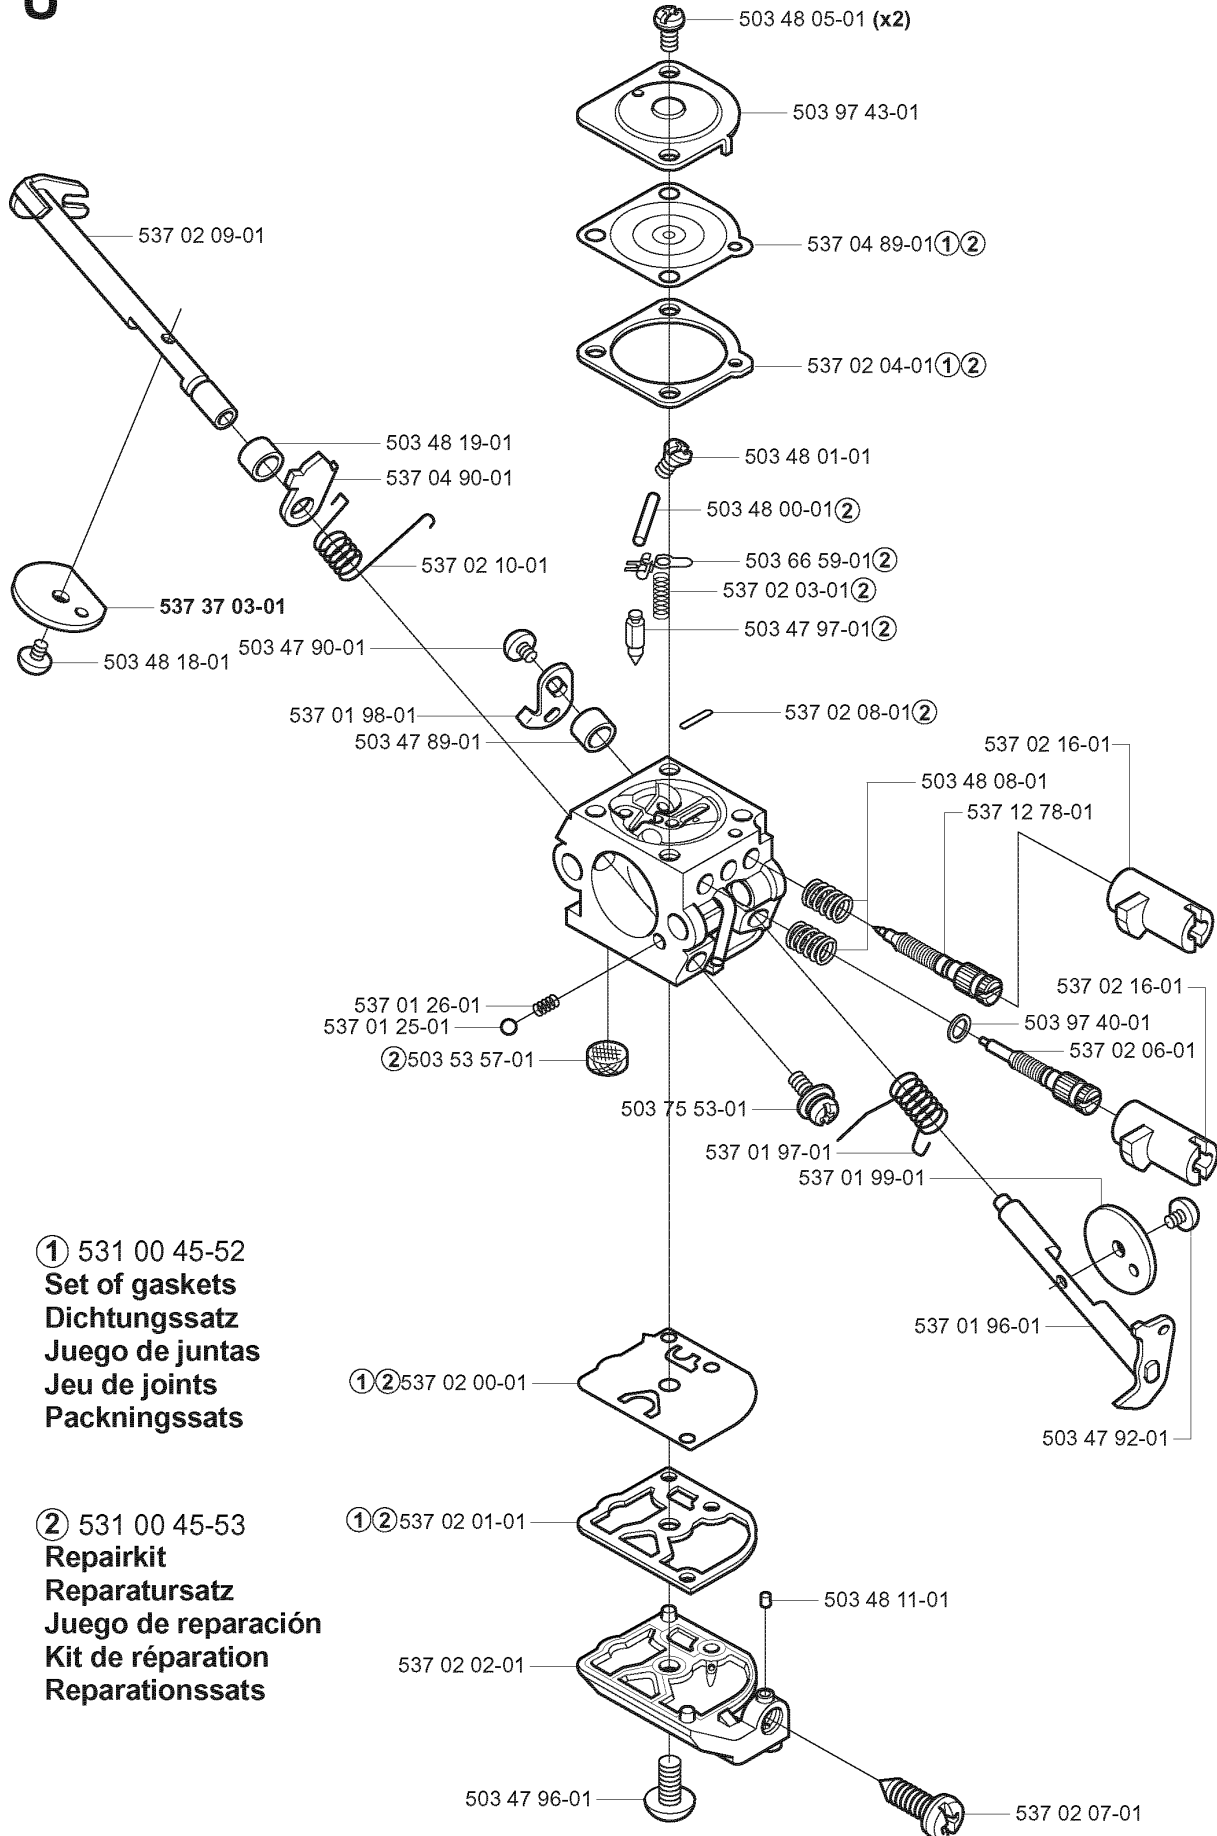

U *compl 503 28 34-01 ZAMA C1Q-EL24

ZAMA C1Q-EL24

① 531 00 45-52
Set of gaskets
Dichtungssatz
Juego de juntas
Jeu de joints
Packningssats

② 531 00 45-53
Repairkit
Reparatursatz
Juego de reparación
Kit de réparation
Reparationssats