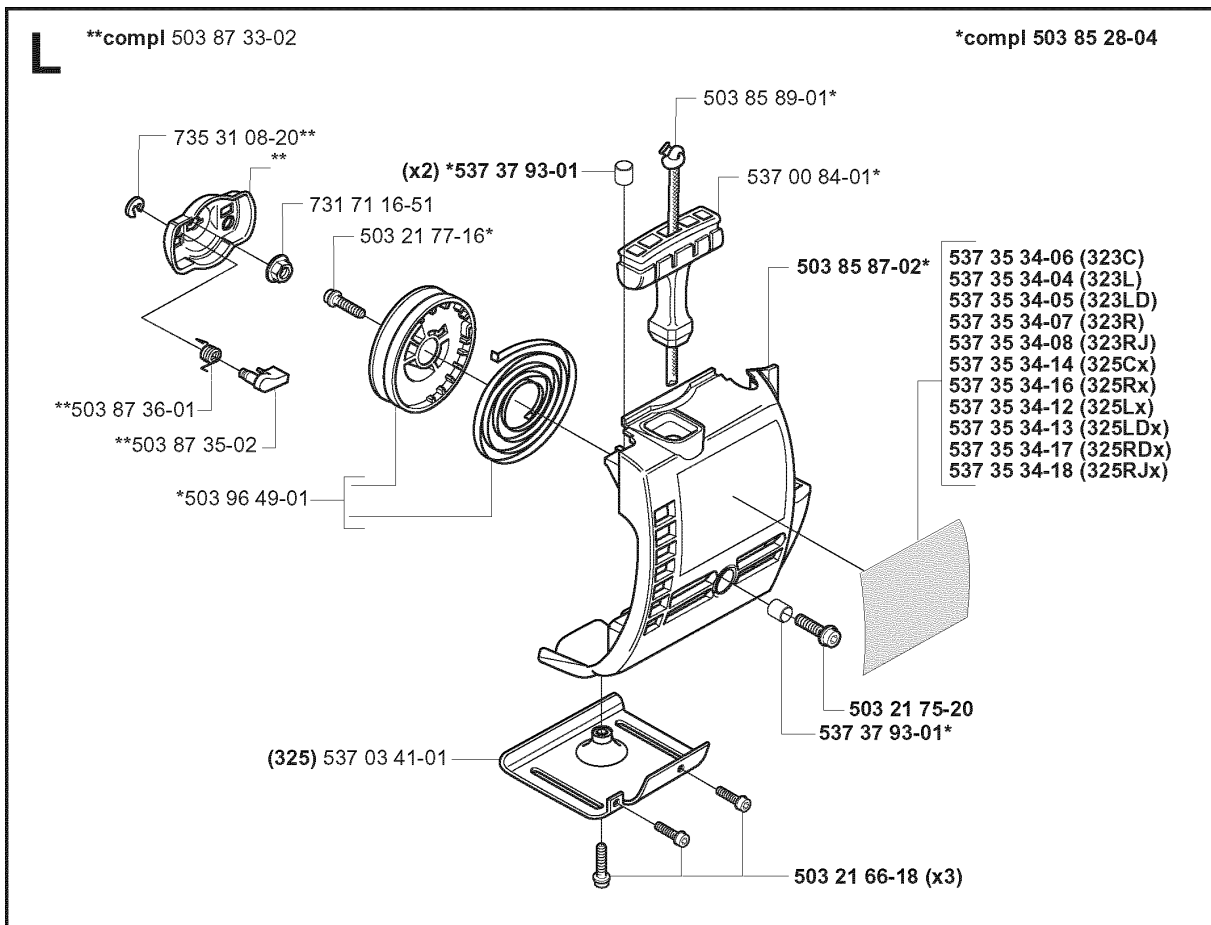

## SHAFT &amp; HANDLE

325 CX, 2005-05

Part No	Description	Remark	QTY KIT
503 20 07-30	SCREW IHSCFM		1
503 21 98-35	SCREW		1
503 22 26-01	NUT		1
503 25 05-01	BALL BEARING		2
503 79 56-01	LABEL		1
537 04 25-01	ATTACHMENT PLATE		1
537 07 62-01	BEARING HOUSING		1
537 07 63-01	DRIVER		1
537 07 64-01	BLADE SHAFT		1
537 07 65-01	BEARING HOUSING		1
537 07 68-02	HANDLE		1
537 07 74-01	TUBE		1
537 11 46-01	WASHER		1
537 11 47-01	NUT		1
537 23 75-01	CLUTCH DRUM ASSY		1
537 29 48-02	LABEL		1
537 35 15-01	DRIVE SHAFT		1
725 23 70-51	SCREW		1
735 31 12-00	CIRCLIP		1
735 31 27-01	CIRCLIP		1