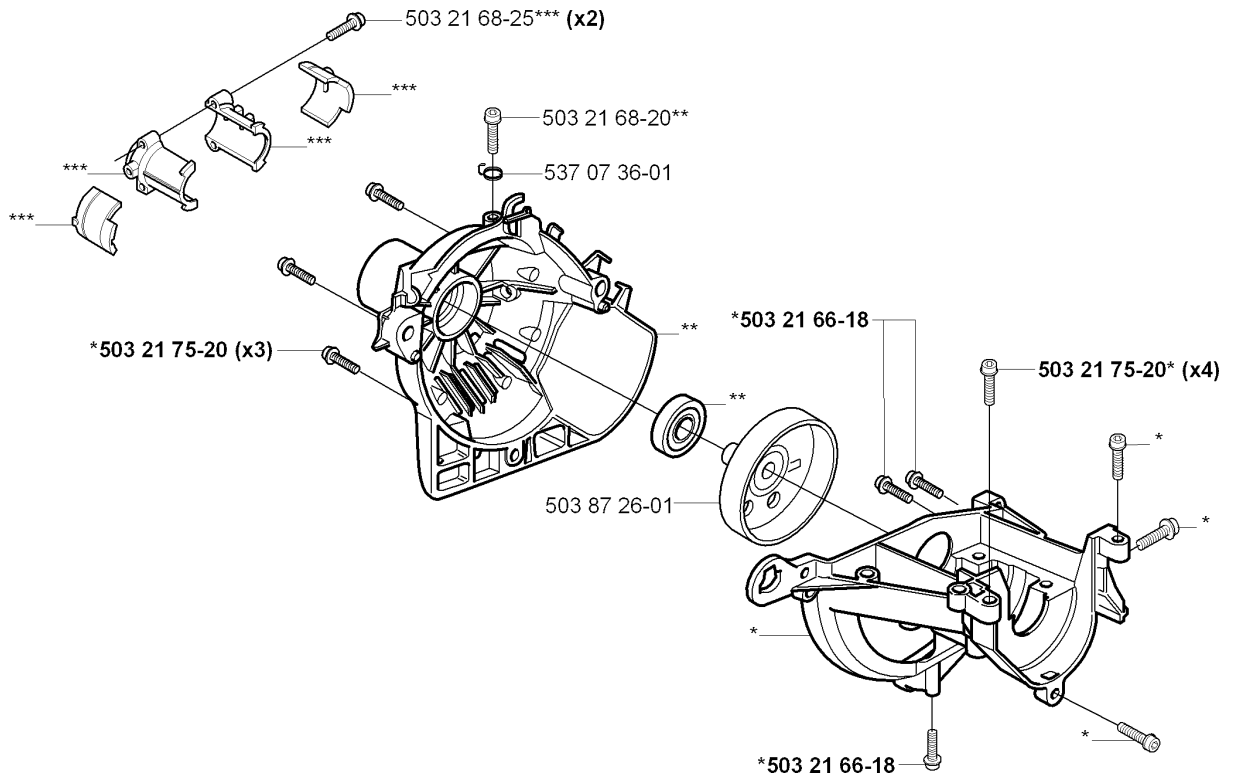

R *compl 537 04 11-02
**compl 537 04 12-03
***compl 537 30 96-01