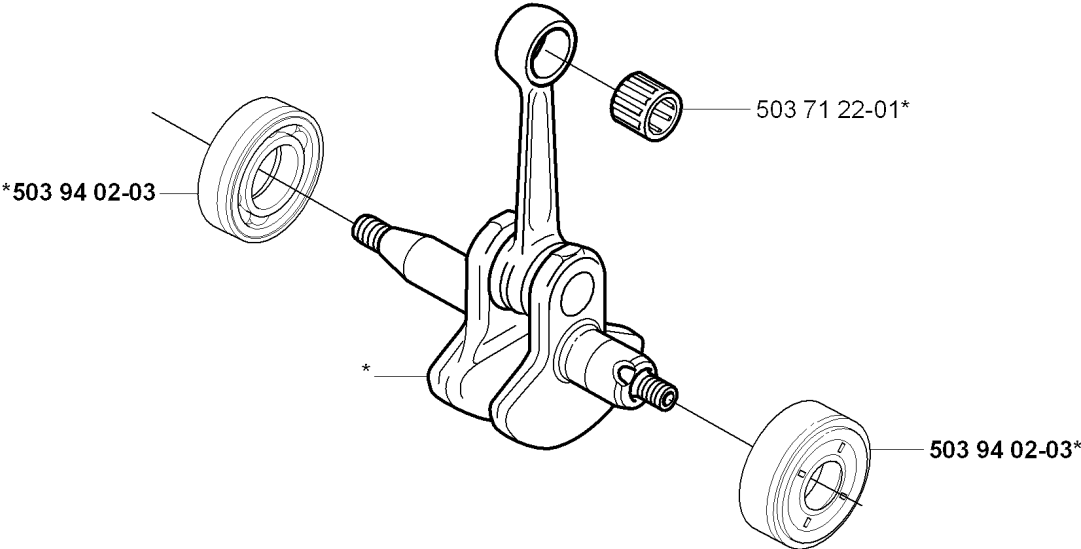

S *compl 503 85 24-75