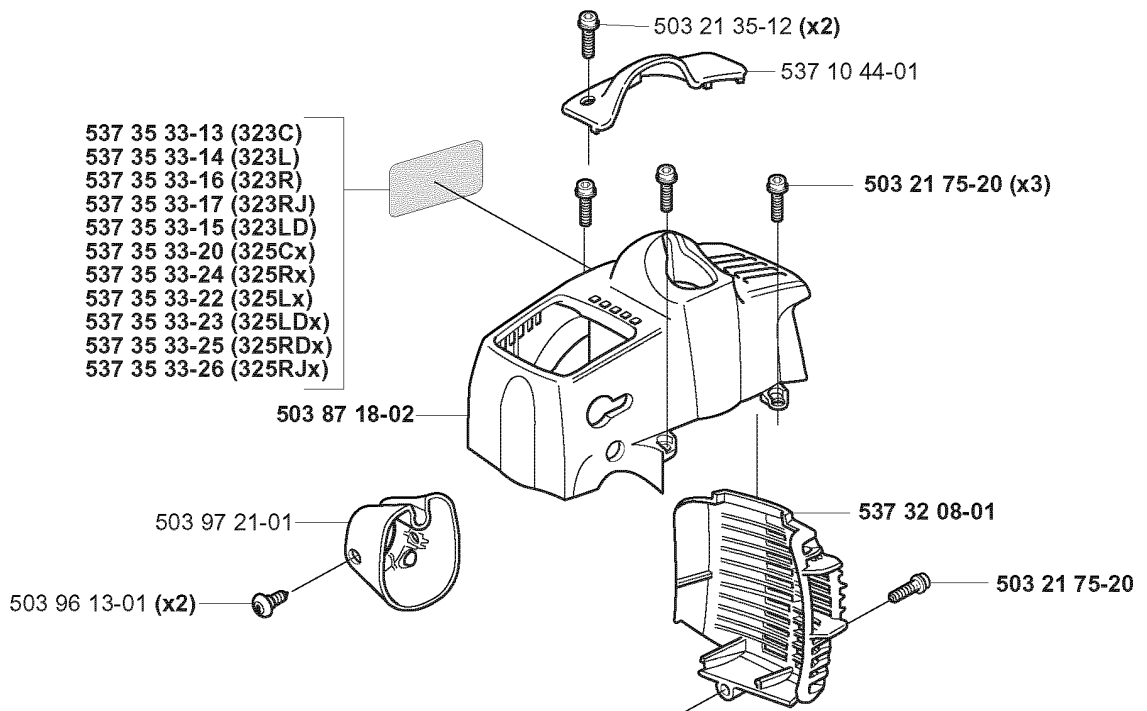

## CRANKSHAFT

325 CX, 2005-05

Part No	Description	Remark	QTY KIT
503 71 22-01	BEARING		1
503 85 24-75	CRANKSHAFT ASSY		1
503 94 02-03	BEARING CAGE		1
503 94 02-03	BEARING CAGE		1

J