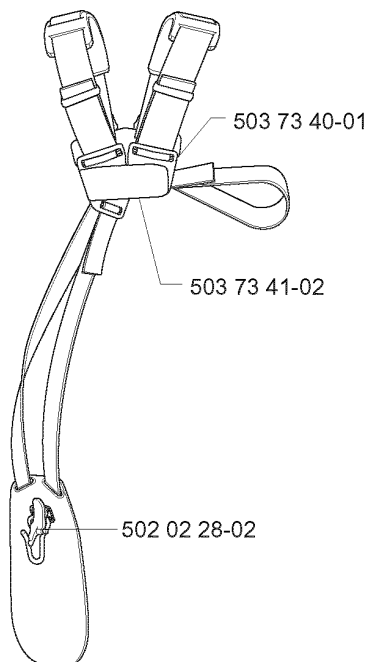

# SPARE PARTS LIST

TRIMMERS/EDGERS

325 CX, 2005-05

**T** Accessories  
 Zubehöre  
 Accessoires  
 Accesorios  
 Tillbehör

Olja Luftfilter  
 Oil Airfilter  
 Öl Luftfilter  
 Aceite Filtro Air  
 Huile Filtre air

## ACCESSORIES

325 CX, 2005-05

Part No	Description	Remark	QTY KIT
501 60 02-03	SCREWDRIVER		1
501 78 33-01	SUSPENSION BAIL		1
502 02 28-02	WELT HOOK		1
502 11 46-02	SOCKET WRENCH		1
502 21 58-01	L-NYCKEL		1
502 28 59-01	STOP		1
503 21 83-16	SCREW		1
503 73 40-01	FRONT PIECE		1
503 73 41-02	FRONT PIECE		1
503 80 17-01	GREASE		1
503 97 64-01	GREASE		1
531 00 92-48	FILTER OIL		1
537 21 62-01	HARNESS		1
537 21 62-02	HARNESS		1
537 21 63-01	HARNESS		1
537 21 63-02	HARNESS		1
537 31 29-01	TRANSPORT GUARD		1

## CARBURETOR DETAILS

325 CX, 2005-05

Part No	Description	Remark	QTY KIT
503 28 34-01	CARBURETTOR		1
503 47 89-01	COLLAR		1
503 47 90-01	SCREW		1
503 47 92-01	SCREW		1
503 47 96-01	SCREW		1
503 47 97-01	VALVE		1
503 48 00-01	PIN RETAINING SCREW		1
503 48 01-01	SCREW		1
503 48 05-01	SCREW		2
503 48 08-01	SPRING		1
503 48 11-01	PIECE		1
503 48 18-01	SCREW		1
503 48 19-01	COLLAR		1
503 53 57-01	STRAINER		1
503 66 59-01	LEVER		1
503 75 53-01	SCREW		1
503 97 40-01	WASHER		1
503 97 43-01	COVER		1
537 01 25-01	BALL		1
537 01 26-01	SPRING		1
537 01 96-01	SHAFT ASSY		1
537 01 97-01	SPRING		1
537 01 98-01	LEVER		1
537 01 99-01	VALVE		1
537 02 00-01	DIAPHRAGM PUMP		1
537 02 01-01	GASKET		1
537 02 02-01	COVER		1
537 02 03-01	SPRING		1
537 02 04-01	GASKET		1
537 02 06-01	SCREW		1
537 02 07-01	SCREW		1
537 02 08-01	PLUG		1
537 02 09-01	SHAFT ASSY		1
537 02 10-01	SPRING		1
537 02 16-01	LIMITER CAP		1
537 02 16-01	LIMITER CAP		1
537 04 89-01	DIAPHRAGM		1
537 04 90-01	LEVER		1
537 12 78-01	SCREW		1
537 37 03-01	VALVE		1