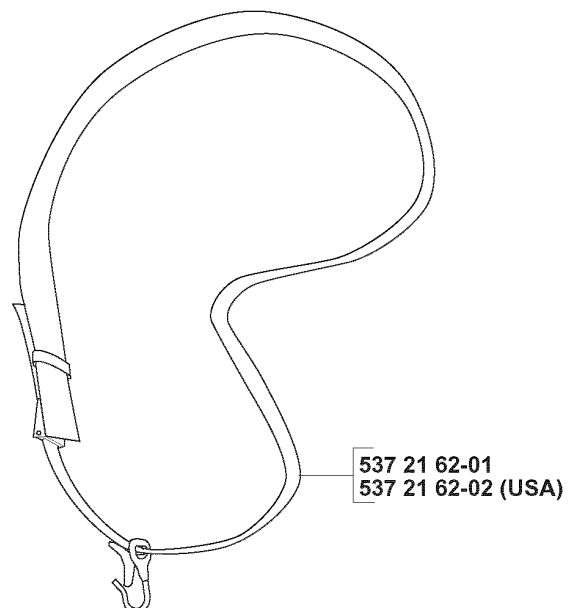

# SPARE PARTS LIST

TRIMMERS/EDGERS

325 CX, 2005-05

**T** Accessories  
 Zubehöre  
 Accessoires  
 Accesorios  
 Tillbehör

Olja Luftfilter  
 Oil Airfilter  
 Öl Luftfilter  
 Aceite Filtro Air  
 Huile Filtre air

537 31 29-01 (200-275 mm)

\*compl 501 78 33-01

compl 537 21 63-01  
 compl 537 21 63-02 (USA)

## ACCESSORIES

325 CX, 2005-05

Part No	Description	Remark	QTY KIT
501 60 02-03	SCREWDRIVER		1
501 78 33-01	SUSPENSION BAIL		1
502 02 28-02	WELT HOOK		1
502 11 46-02	SOCKET WRENCH		1
502 21 58-01	L-NYCKEL		1
502 28 59-01	STOP		1
503 21 83-16	SCREW		1
503 73 40-01	FRONT PIECE		1
503 73 41-02	FRONT PIECE		1
503 80 17-01	GREASE		1
503 97 64-01	GREASE		1
531 00 92-48	FILTER OIL		1
537 21 62-01	HARNESS		1
537 21 62-02	HARNESS		1
537 21 63-01	HARNESS		1
537 21 63-02	HARNESS		1
537 31 29-01	TRANSPORT GUARD		1

## CARBURETOR DETAILS

325 CX, 2005-05

Part No	Description	Remark	QTY KIT
503 28 34-01	CARBURETTOR		1
503 47 89-01	COLLAR		1
503 47 90-01	SCREW		1
503 47 92-01	SCREW		1
503 47 96-01	SCREW		1
503 47 97-01	VALVE		1
503 48 00-01	PIN RETAINING SCREW		1
503 48 01-01	SCREW		1
503 48 05-01	SCREW		2
503 48 08-01	SPRING		1
503 48 11-01	PIECE		1
503 48 18-01	SCREW		1
503 48 19-01	COLLAR		1
503 53 57-01	STRAINER		1
503 66 59-01	LEVER		1
503 75 53-01	SCREW		1
503 97 40-01	WASHER		1
503 97 43-01	COVER		1
537 01 25-01	BALL		1
537 01 26-01	SPRING		1
537 01 96-01	SHAFT ASSY		1
537 01 97-01	SPRING		1
537 01 98-01	LEVER		1
537 01 99-01	VALVE		1
537 02 00-01	DIAPHRAGM PUMP		1
537 02 01-01	GASKET		1
537 02 02-01	COVER		1
537 02 03-01	SPRING		1
537 02 04-01	GASKET		1
537 02 06-01	SCREW		1
537 02 07-01	SCREW		1
537 02 08-01	PLUG		1
537 02 09-01	SHAFT ASSY		1
537 02 10-01	SPRING		1
537 02 16-01	LIMITER CAP		1
537 02 16-01	LIMITER CAP		1
537 04 89-01	DIAPHRAGM		1
537 04 90-01	LEVER		1
537 12 78-01	SCREW		1
537 37 03-01	VALVE		1