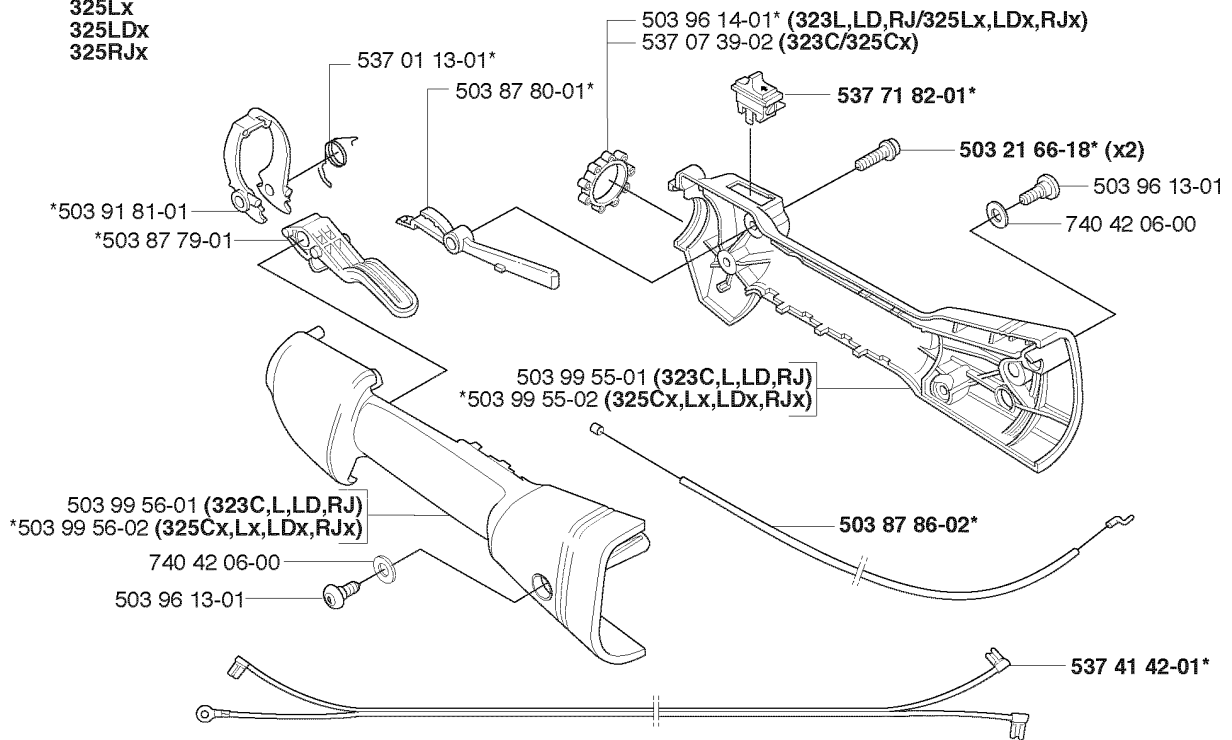

F

323C
323L
323LD
323RJ
325Cx
325Lx
325LDx
325RJx

*compl 537 44 38-02