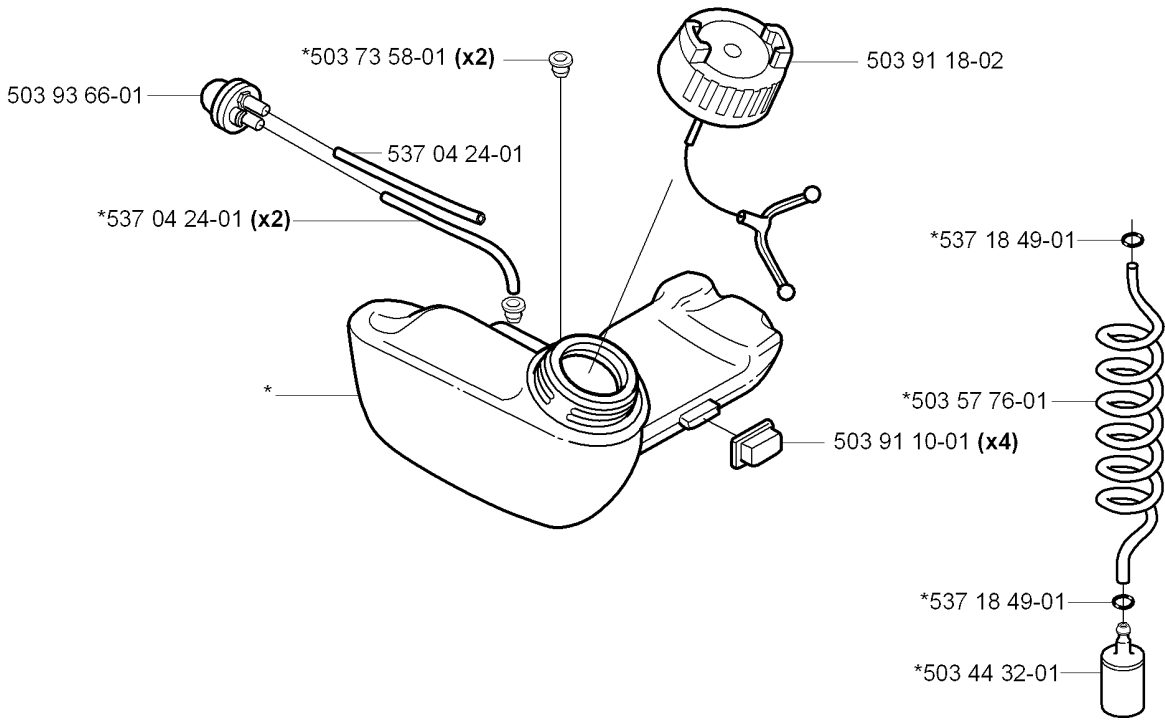

N *compl 537 06 86-02