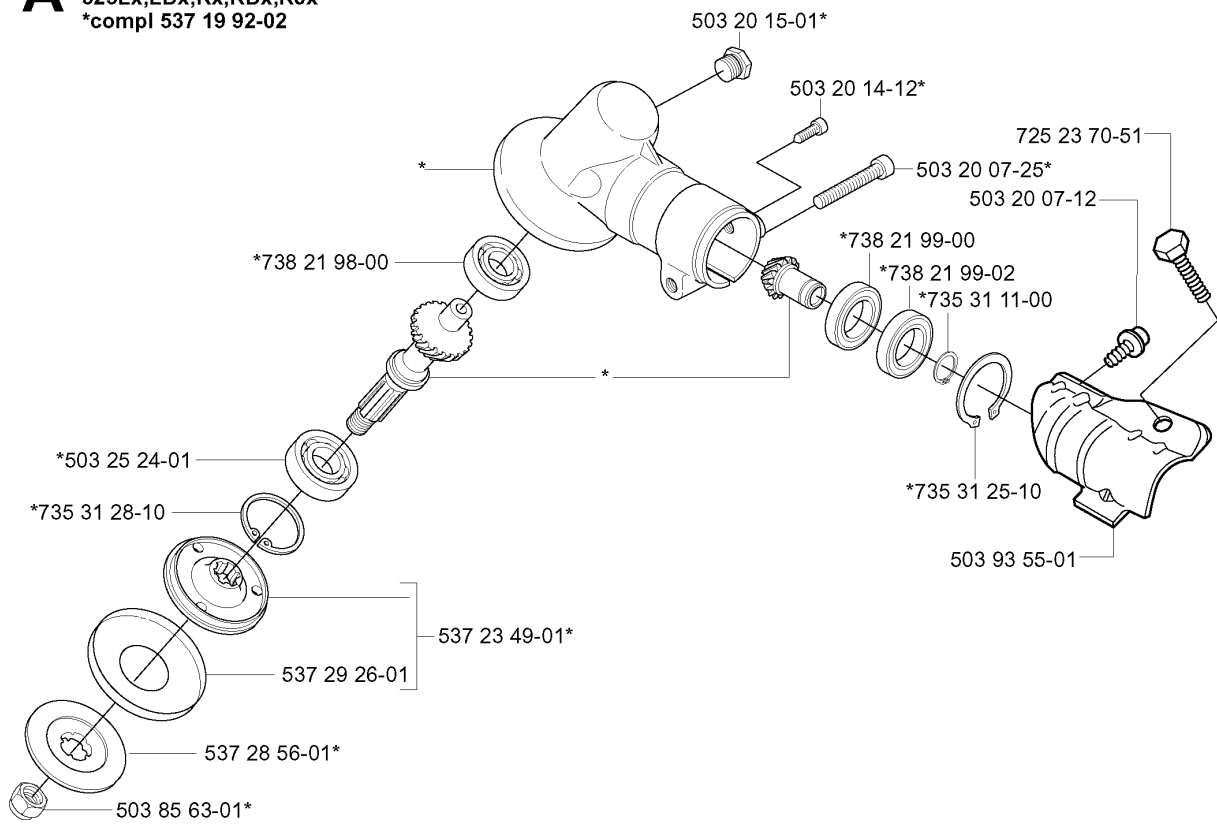

*compl 503 97 71-01
 323L
 323LD
 325Lx
 325LDx

ACCESSORIES

325 CX, 2005-05

Part No	Description	Remark	QTY KIT
502 27 22-01	SAW BLADE GUARD		1
503 21 07-16	SCREW IHSCCT		1
503 21 07-16	SCREW IHSCCT		1
503 21 07-16	SCREW IHSCCT		1
503 21 75-16	SCREW IHSCFT		4
503 21 75-16	SCREW IHSCFT		1
503 79 88-01	BLADE		1
503 79 88-01	BLADE		1
503 79 88-01	BLADE		1
503 93 42-02	COMBI GUARD	323R 323RJ 325RX 325RJX 325RDX	1
503 97 71-01	TRIMMER GUARD	323L 323LD 325LX 325LDX	1
530 05 22-86	LINE LIMITER		1
537 04 75-01	CLAMP		1
537 07 67-01	TRIMMER GUARD	325CX	1
537 18 96-01	TRIMMER GUARD	323C	1
537 29 34-01	ADAPTER		1
537 29 95-01	SAW BLADE GUARD	323R 325RX 325RDX	1
725 23 68-71	SCREW EHHM		2

A 323L,LD,R,RJ
325Lx,LDx,Rx,RDx,RJx
*compl 537 19 92-02

BEVEL GEAR

325 CX, 2005-05

Part No	Description	Remark	QTY KIT
503 20 07-12	SCREW IHSCFM		1
503 20 07-25	SCREW IHSCFM		1
503 20 14-12	SCREW IHSCFMO		1
503 20 15-01	SCREW IHHM		1
503 25 24-01	BALL BEARING		1
503 85 63-01	NUT		1
503 93 55-01	CLAMP.GUARD		1
537 19 92-02	BEVEL GEAR ASSY		1
537 23 49-01	DRIVER ASSY		1
537 28 56-01	SUPPORT FLANGE		1
537 29 26-01	CUP		1
725 23 70-51	SCREW		1
735 31 11-00	CIRCLIP		1
735 31 25-10	CIRCLIP		1
735 31 28-10	CIRCLIP		1
738 21 98-00	BALL BEARING		1
738 21 99-00	BALL BEARING		1
738 21 99-02	BALL BEARING		1

537 29 48-02

503 79 56-01

BEVEL GEAR & SHAFT

325 CX, 2005-05

Part No	Description	Remark	QTY KIT
503 20 07-30	SCREW IHSCFM		1
503 21 98-35	SCREW		1
503 22 26-01	NUT		1
503 25 05-01	BALL BEARING		2
503 79 56-01	LABEL		1
537 04 25-01	ATTACHMENT PLATE		1
537 07 62-01	BEARING HOUSING		1
537 07 63-01	DRIVER		1
537 07 64-01	BLADE SHAFT		1
537 07 65-01	BEARING HOUSING		1
537 07 68-02	HANDLE		1
537 07 74-01	TUBE		1
537 11 46-01	WASHER		1
537 11 47-01	NUT		1
537 23 75-01	CLUTCH DRUM ASSY		1
537 29 48-02	LABEL		1
537 35 15-01	DRIVE SHAFT		1
725 23 70-51	SCREW		1
735 31 12-00	CIRCLIP		1
735 31 27-01	CIRCLIP		1