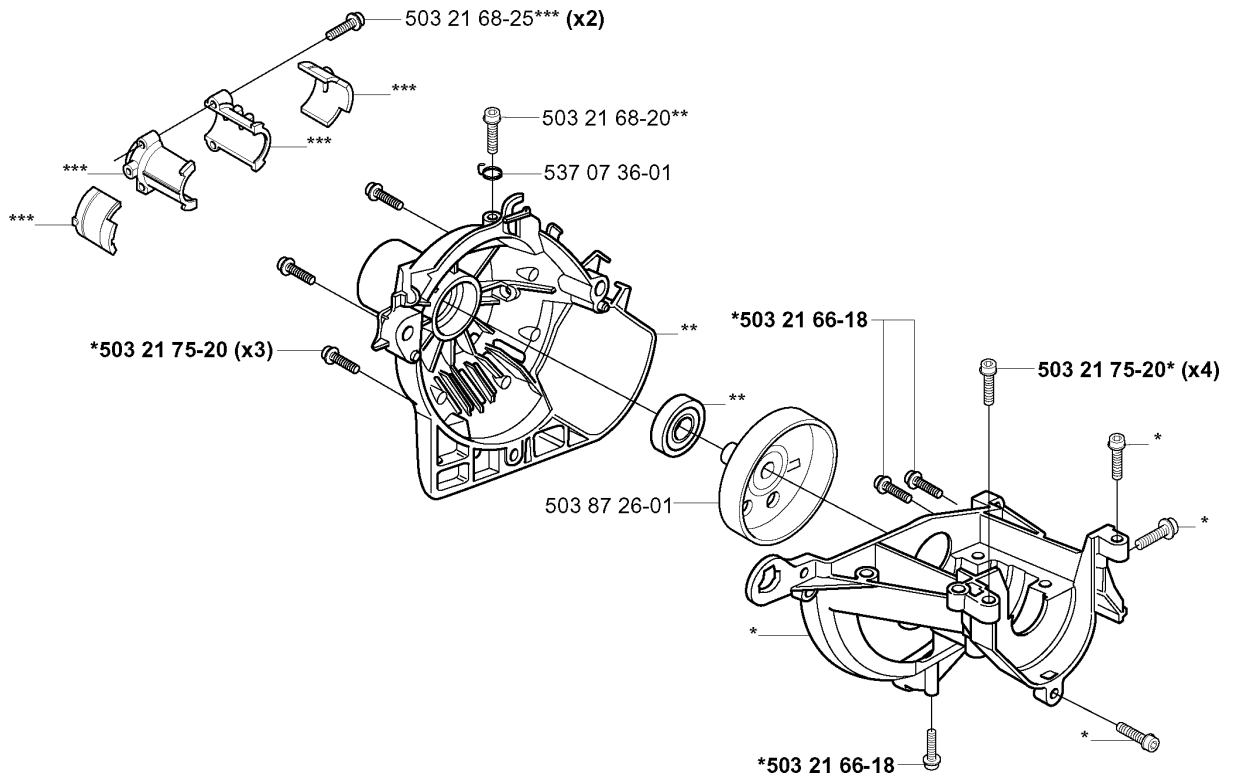

J

COVER

325 CX, 2005-05

Part No	Description	Remark	QTY KIT
503 21 35-12	SCREW CCRPANT		2
503 21 75-20	SCREW IHSCFT		1
503 21 75-20	SCREW IHSCFT		3
503 87 18-02	CYLINDER COVER		1
503 96 13-01	SCREW		2
503 97 21-01	COVER		1
537 10 44-01	ARM PROTECTION		1
537 32 08-01	HEAT PROTECTOR		1
537 35 33-13	LABEL	323C	1
537 35 33-14	LABEL	323L	1
537 35 33-15	LABEL	323LD	1
537 35 33-16	LABEL	323R	1
537 35 33-17	LABEL	323RJ	1
537 35 33-20	LABEL	325CX	1
537 35 33-22	LABEL	325LX	1
537 35 33-23	LABEL	325LDX	1
537 35 33-24	LABEL	325RX	1
537 35 33-25	LABEL	325RDX	1
537 35 33-26	LABEL	325RJX	1

R *compl 537 04 11-02
**compl 537 04 12-03
***compl 537 30 96-01

CRANKCASE & CLUTCHDRUM

325 CX, 2005-05

Part No	Description	Remark	QTY KIT
503 21 66-18	SCREW IHSC T		1
503 21 66-18	SCREW IHSC T		1
503 21 68-20	SCREW IHSC FT		1
503 21 68-25	SCREW IHSC FT		2
503 21 75-20	SCREW IHSC FT		3
503 21 75-20	SCREW IHSC FT		4
503 87 26-01	CLUTCH DRUM ASSY		1
537 04 11-02	CRANKCASE		1
537 04 12-03	CLUTCH COVER		1
537 07 36-01	SPRING		1
537 30 96-01	COMPRESSION SLEEVE		1