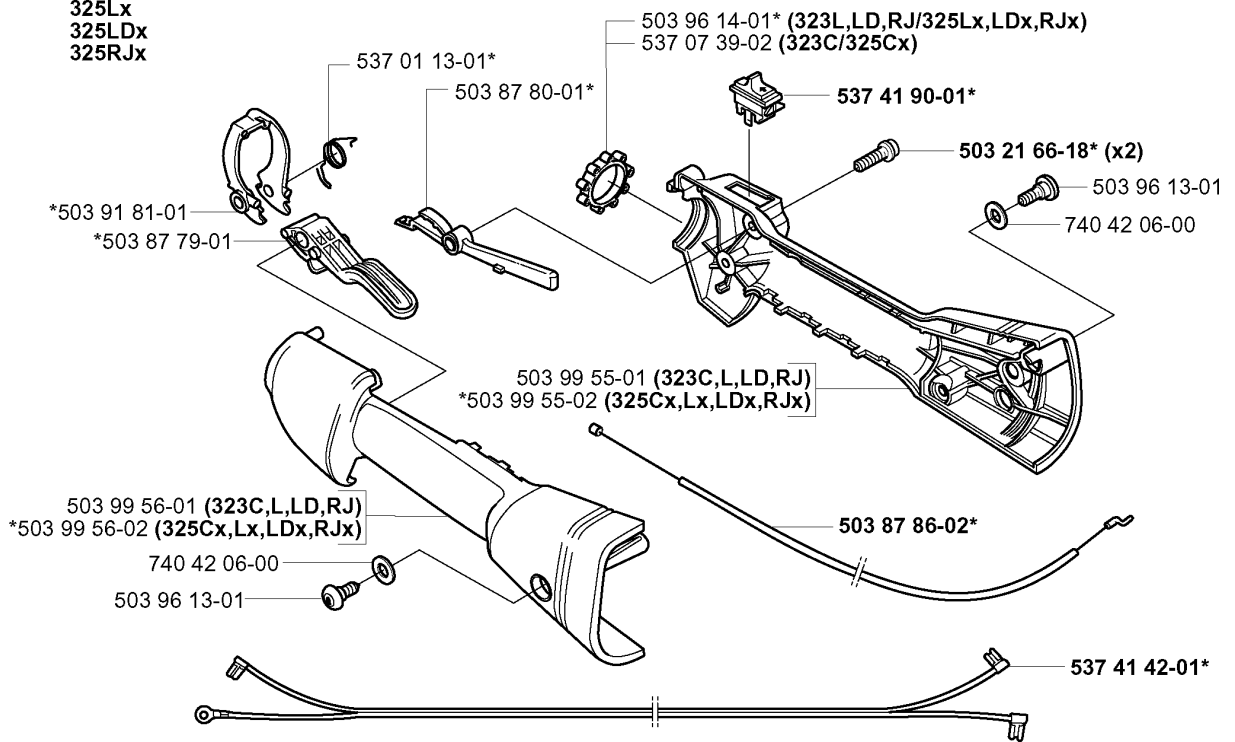

F 323C
323L
323LD
323RJ
325Cx
325Lx
325LDx
325RJx

*compl 537 44 38-02

HANDLE & CONTROLS

325 CX, 2005-05

Part No	Description	Remark	QTY KIT
503 21 66-18	SCREW IHSCT		2
503 87 79-01	THROTTLE TRIGGER		1
503 87 80-01	THROTTLE LOCKOUT		1
503 87 86-02	THROTTLE WIRE ASSY		1
503 91 81-01	THROTTLE LEVER		1
503 96 13-01	SCREW		1
503 96 13-01	SCREW		1
503 96 14-01	ABSORBER	323L,LD,RJ/325LX,LDX,RJX	1
503 99 55-01	HANDLE HALF	323C,L,LD,RJ	1
503 99 55-02	HANDLE HALF	325CX,LX,LDX,RJX	1
503 99 56-01	HANDLE HALF	323C,L,LD,RJ	1
503 99 56-02	HANDLE HALF	325CX,LX,LDX,RJX	1
537 01 13-01	RECOIL SPRING		1
537 07 39-02	ANTIVIBRATION ELEMENT	323C/325CX	1
537 41 42-01	SHORT CIRCUIT CABLE		1
537 41 90-01	SWITCH		1
537 44 38-02	HANDLE		1
740 42 06-00	O-RING		1
740 42 06-00	O-RING		1