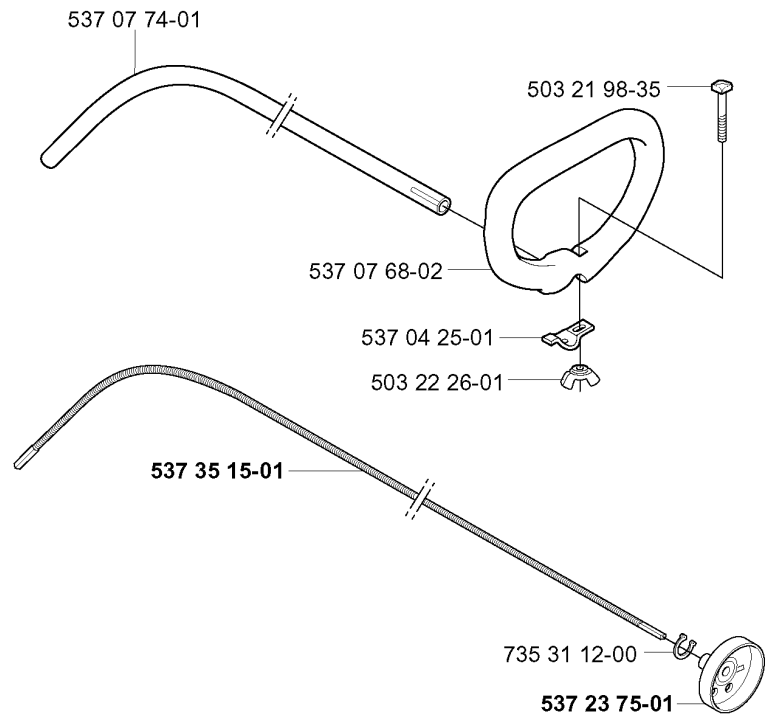

*compl 503 97 71-01
 323L
 323LD
 325Lx
 325LDx

ACCESSORIES

325 CX, 2005-05

Part No	Description	Remark	QTY KIT
502 27 22-01	SAW BLADE GUARD		1
503 21 07-16	SCREW IHSCCT		1
503 21 07-16	SCREW IHSCCT		1
503 21 07-16	SCREW IHSCCT		1
503 21 75-16	SCREW IHSCFT		4
503 21 75-16	SCREW IHSCFT		1
503 79 88-01	BLADE		1
503 79 88-01	BLADE		1
503 79 88-01	BLADE		1
503 93 42-02	COMBI GUARD	323R 323RJ 325RX 325RJX 325RDX	1
503 97 71-01	TRIMMER GUARD	323L 323LD 325LX 325LDX	1
530 05 22-86	LINE LIMITER		1
537 04 75-01	CLAMP		1
537 07 67-01	TRIMMER GUARD	325CX	1
537 18 96-01	TRIMMER GUARD	323C	1
537 29 34-01	ADAPTER		1
537 29 95-01	SAW BLADE GUARD	323R 325RX 325RDX	1
725 23 68-71	SCREW EHHM		2

A 323L,LD,R,RJ
325Lx,LDx,Rx,RDx,RJx
*compl 537 19 92-02

BEVEL GEAR

325 CX, 2005-05

Part No	Description	Remark	QTY KIT
503 20 07-12	SCREW IHSCFM		1
503 20 07-25	SCREW IHSCFM		1
503 20 14-12	SCREW IHSCFMO		1
503 20 15-01	SCREW IHHM		1
503 25 24-01	BALL BEARING		1
503 85 63-01	NUT		1
503 93 55-01	CLAMP.GUARD		1
537 19 92-02	BEVEL GEAR ASSY		1
537 23 49-01	DRIVER ASSY		1
537 28 56-01	SUPPORT FLANGE		1
537 29 26-01	CUP		1
725 23 70-51	SCREW		1
735 31 11-00	CIRCLIP		1
735 31 25-10	CIRCLIP		1
735 31 28-10	CIRCLIP		1
738 21 98-00	BALL BEARING		1
738 21 99-00	BALL BEARING		1
738 21 99-02	BALL BEARING		1

537 29 48-02

503 79 56-01

BEVEL GEAR & SHAFT

325 CX, 2005-05

Part No	Description	Remark	QTY KIT
503 20 07-30	SCREW IHSCFM		1
503 21 98-35	SCREW		1
503 22 26-01	NUT		1
503 25 05-01	BALL BEARING		2
503 79 56-01	LABEL		1
537 04 25-01	ATTACHMENT PLATE		1
537 07 62-01	BEARING HOUSING		1
537 07 63-01	DRIVER		1
537 07 64-01	BLADE SHAFT		1
537 07 65-01	BEARING HOUSING		1
537 07 68-02	HANDLE		1
537 07 74-01	TUBE		1
537 11 46-01	WASHER		1
537 11 47-01	NUT		1
537 23 75-01	CLUTCH DRUM ASSY		1
537 29 48-02	LABEL		1
537 35 15-01	DRIVE SHAFT		1
725 23 70-51	SCREW		1
735 31 12-00	CIRCLIP		1
735 31 27-01	CIRCLIP		1