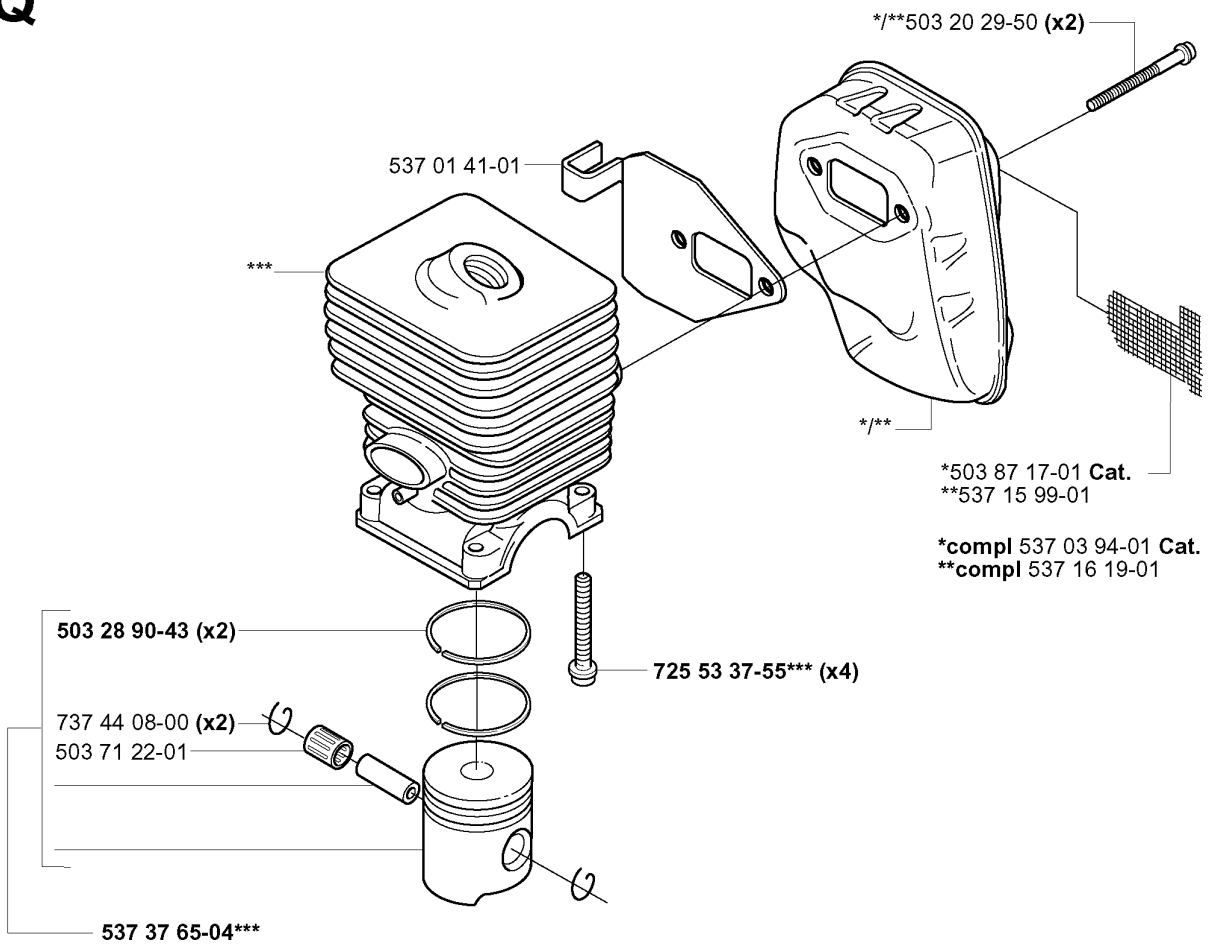

S *compl 503 85 24-75

CRANKSHAFT

325 CX, 2005-05

Part No	Description	Remark	QTY KIT
503 71 22-01	BEARING		1
503 85 24-75	CRANKSHAFT ASSY		1
503 94 02-03	BEARING CAGE		1
503 94 02-03	BEARING CAGE		1

Q ***compl 537 03 20-08