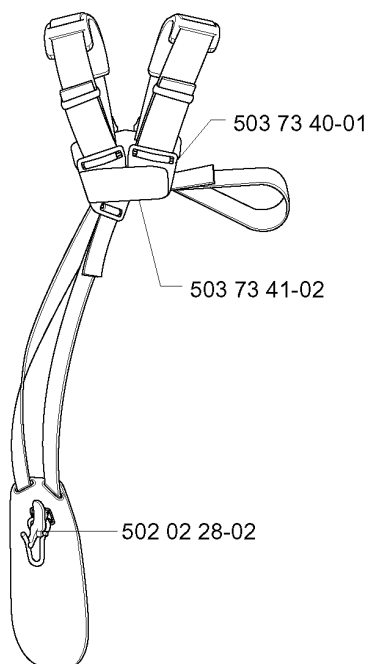

SPARE PARTS LIST

TRIMMERS/EDGERS

325 CX, 2005-05

T Accessories
 Zubehöre
 Accessoires
 Accesorios
 Tillbehör

Olja Luftfilter
 Oil Airfilter
 Öl Luftfilter
 Aceite Filtro Air
 Huile Filtera aire

537 31 29-01 (200-275 mm)

*compl 501 78 33-01

compl 537 21 63-01
 compl 537 21 63-02 (USA)

ACCESSORIES

325 CX, 2005-05

Part No	Description	Remark	QTY KIT
501 60 02-03	SCREWDRIVER		1
501 78 33-01	SUSPENSION BAIL		1
502 02 28-02	WELT HOOK		1
502 11 46-02	SOCKET WRENCH		1
502 21 58-01	L-NYCKEL		1
502 28 59-01	STOP		1
503 21 83-16	SCREW		1
503 73 40-01	FRONT PIECE		1
503 73 41-02	FRONT PIECE		1
503 80 17-01	GREASE	323C, 325CX	1
503 97 64-01	GREASE		1
531 00 92-48	FILTER OIL		1
537 21 62-01	HARNESS		1
537 21 62-02	HARNESS	USA	1
537 21 63-01	HARNESS		1
537 21 63-02	HARNESS	USA	1
537 31 29-01	TRANSPORT GUARD	200-275 MM	1

537 29 48-02

503 79 56-01

BEVEL GEAR & SHAFT

325 CX, 2005-05

Part No	Description	Remark	QTY KIT
503 20 07-30	SCREW IHSCFM		1
503 21 98-35	SCREW		1
503 22 26-01	NUT		1
503 25 05-01	BALL BEARING		2
503 79 56-01	LABEL		1
537 04 25-01	ATTACHMENT PLATE		1
537 07 62-01	BEARING HOUSING		1
537 07 63-01	DRIVER		1
537 07 64-01	BLADE SHAFT		1
537 07 65-01	BEARING HOUSING		1
537 07 68-02	HANDLE		1
537 07 74-01	TUBE		1
537 11 46-01	WASHER		1
537 11 47-01	NUT		1
537 23 75-01	CLUTCH DRUM ASSY		1
537 29 48-02	LABEL		1
537 35 15-01	DRIVE SHAFT		1
725 23 70-51	SCREW		1
735 31 12-00	CIRCLIP		1
735 31 27-01	CIRCLIP		1