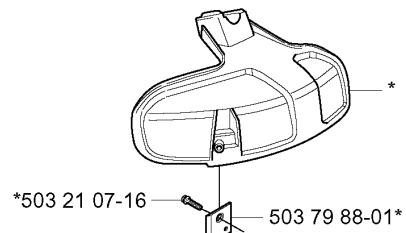

*compl 503 97 71-01
 323L
 323LD
 325Lx
 325LDx

ACCESSORIES

325 CX, 2005-05

Part No	Description	Remark	QTY KIT
502 27 22-01	SAW BLADE GUARD		1
503 21 07-16	SCREW IHSCCT		1
503 21 07-16	SCREW IHSCCT		1
503 21 07-16	SCREW IHSCCT		1
503 21 75-16	SCREW IHSCFT		4
503 21 75-16	SCREW IHSCFT		1
503 79 88-01	BLADE		1
503 79 88-01	BLADE		1
503 79 88-01	BLADE		1
503 93 42-02	COMBI GUARD	323R 323RJ 325RX 325RJX 325RDX	1
503 97 71-01	TRIMMER GUARD	323L 323LD 325LX 325LDX	1
530 05 22-86	LINE LIMITER		1
537 04 75-01	CLAMP		1
537 07 67-01	TRIMMER GUARD	325CX	1
537 18 96-01	TRIMMER GUARD	323C	1
537 29 34-01	ADAPTER		1
537 29 95-01	SAW BLADE GUARD	323R 325RX 325RDX	1
725 23 68-71	SCREW EHHM		2