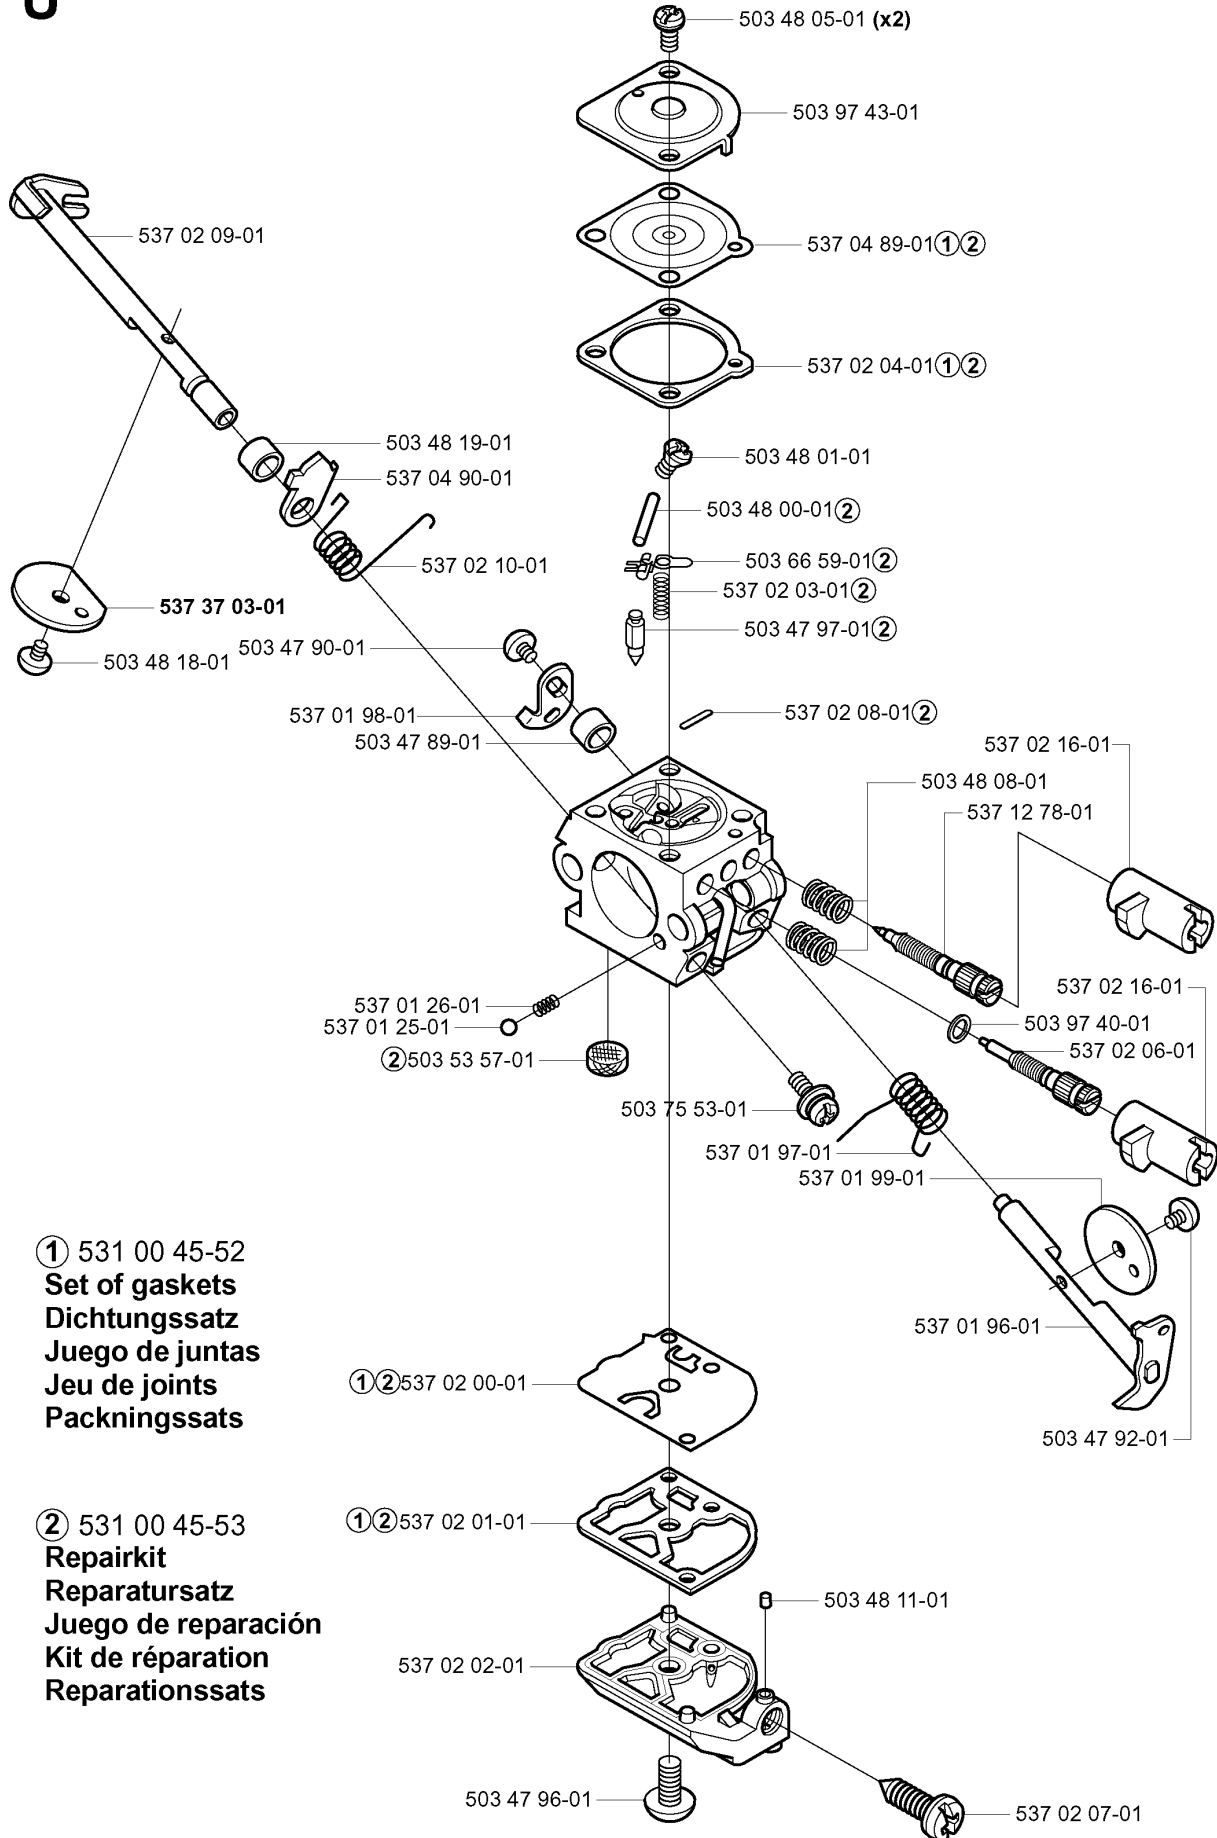

U *compl 503 28 34-01 ZAMA C1Q-EL24

ZAMA C1Q-EL24

① 531 00 45-52
Set of gaskets
Dichtungssatz
Juego de juntas
Jeu de joints
Packningssats

② 531 00 45-53
Repairkit
Reparaturatz
Juego de reparación
Kit de réparation
Reparationssats