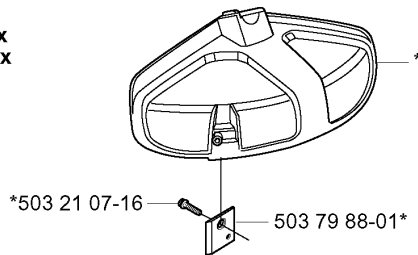

*compl 503 97 71-01
 323L
 323LD
 325Lx
 325LDx

ACCESSORIES

325 CX, 2005-05

Part No	Description	Remark	QTY KIT
502 27 22-01	SAW BLADE GUARD		1
503 21 07-16	SCREW IHSCCT		1
503 21 07-16	SCREW IHSCCT		1
503 21 07-16	SCREW IHSCCT		1
503 21 75-16	SCREW IHSCFT		4
503 21 75-16	SCREW IHSCFT		1
503 79 88-01	BLADE		1
503 79 88-01	BLADE		1
503 79 88-01	BLADE		1
503 93 42-02	COMBI GUARD	323R 323RJ 325RX 325RJX 325RDX	1
503 97 71-01	TRIMMER GUARD	323L 323LD 325LX 325LDX	1
530 05 22-86	LINE LIMITER		1
537 04 75-01	CLAMP		1
537 07 67-01	TRIMMER GUARD	325CX	1
537 18 96-01	TRIMMER GUARD	323C	1
537 29 34-01	ADAPTER		1
537 29 95-01	SAW BLADE GUARD	323R 325RX 325RDX	1
725 23 68-71	SCREW EHHM		2