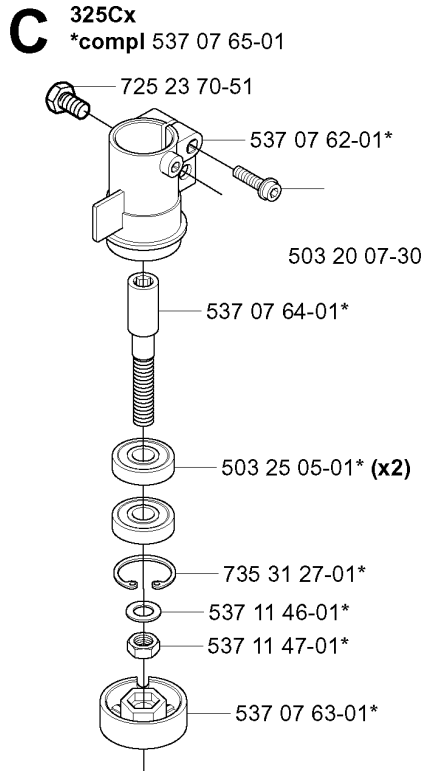

*compl 503 97 71-01
 323L
 323LD
 325Lx
 325LDx

ACCESSORIES

325 CX, 2005-05

Part No	Description	Remark	QTY KIT
502 27 22-01	SAW BLADE GUARD		1
503 21 07-16	SCREW IHSCCT		1
503 21 07-16	SCREW IHSCCT		1
503 21 07-16	SCREW IHSCCT		1
503 21 75-16	SCREW IHSCFT		4
503 21 75-16	SCREW IHSCFT		1
503 79 88-01	BLADE		1
503 79 88-01	BLADE		1
503 79 88-01	BLADE		1
503 93 42-02	COMBI GUARD	323R 323RJ 325RX 325RJX 325RDX	1
503 97 71-01	TRIMMER GUARD	323L 323LD 325LX 325LDX	1
530 05 22-86	LINE LIMITER		1
537 04 75-01	CLAMP		1
537 07 67-01	TRIMMER GUARD	325CX	1
537 18 96-01	TRIMMER GUARD	323C	1
537 29 34-01	ADAPTER		1
537 29 95-01	SAW BLADE GUARD	323R 325RX 325RDX	1
725 23 68-71	SCREW EHHM		2

A 323L,LD,R,RJ
325Lx,LDx,Rx,RDx,RJx
*compl 537 19 92-02

BEVEL GEAR

325 CX, 2005-05

Part No	Description	Remark	QTY KIT
503 20 07-12	SCREW IHSCFM		1
503 20 07-25	SCREW IHSCFM		1
503 20 14-12	SCREW IHSCFMO		1
503 20 15-01	SCREW IHHM		1
503 25 24-01	BALL BEARING		1
503 85 63-01	NUT		1
503 93 55-01	CLAMP.GUARD		1
537 19 92-02	BEVEL GEAR ASSY		1
537 23 49-01	DRIVER ASSY		1
537 28 56-01	SUPPORT FLANGE		1
537 29 26-01	CUP		1
725 23 70-51	SCREW		1
735 31 11-00	CIRCLIP		1
735 31 25-10	CIRCLIP		1
735 31 28-10	CIRCLIP		1
738 21 98-00	BALL BEARING		1
738 21 99-00	BALL BEARING		1
738 21 99-02	BALL BEARING		1

537 29 48-02

503 79 56-01

BEVEL GEAR & SHAFT

325 CX, 2005-05

Part No	Description	Remark	QTY KIT
503 20 07-30	SCREW IHSCFM		1
503 21 98-35	SCREW		1
503 22 26-01	NUT		1
503 25 05-01	BALL BEARING		2
503 79 56-01	LABEL		1
537 04 25-01	ATTACHMENT PLATE		1
537 07 62-01	BEARING HOUSING		1
537 07 63-01	DRIVER		1
537 07 64-01	BLADE SHAFT		1
537 07 65-01	BEARING HOUSING		1
537 07 68-02	HANDLE		1
537 07 74-01	TUBE		1
537 11 46-01	WASHER		1
537 11 47-01	NUT		1
537 23 75-01	CLUTCH DRUM ASSY		1
537 29 48-02	LABEL		1
537 35 15-01	DRIVE SHAFT		1
725 23 70-51	SCREW		1
735 31 12-00	CIRCLIP		1
735 31 27-01	CIRCLIP		1