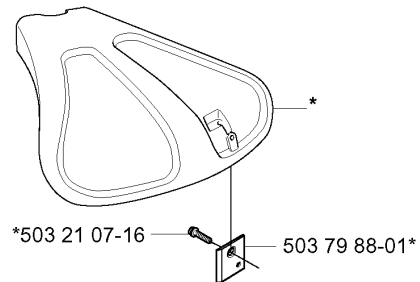

*compl 537 07 67-01
325Cx