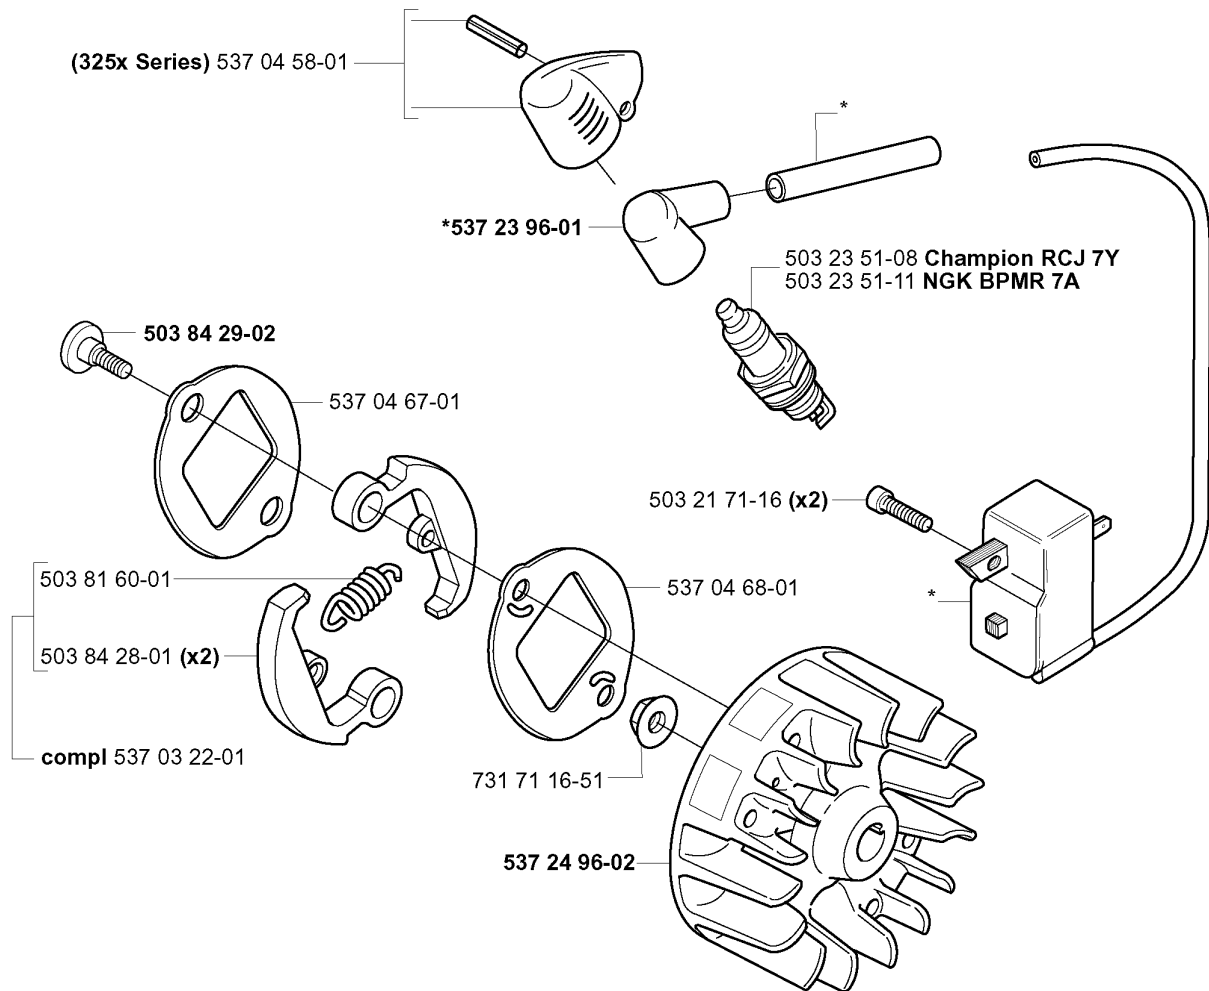

F 323C
323L
323LD
323RJ
325Cx
325Lx
325LDx
325RJx

*compl 537 44 38-02

HANDLE & CONTROLS

325 CX, 2005-05

Part No	Description	Remark	QTY KIT
503 21 66-18	SCREW IHSCT		2
503 87 79-01	THROTTLE TRIGGER		1
503 87 80-01	THROTTLE LOCKOUT		1
503 87 86-02	THROTTLE WIRE ASSY		1
503 91 81-01	THROTTLE LEVER		1
503 96 13-01	SCREW		1
503 96 13-01	SCREW		1
503 96 14-01	ABSORBER	323L,LD,RJ/325LX,LDX,RJX	1
503 99 55-01	HANDLE HALF	323C,L,LD,RJ	1
503 99 55-02	HANDLE HALF	325CX,LX,LDX,RJX	1
503 99 56-01	HANDLE HALF	323C,L,LD,RJ	1
503 99 56-02	HANDLE HALF	325CX,LX,LDX,RJX	1
537 01 13-01	RECOIL SPRING		1
537 07 39-02	ANTIVIBRATION ELEMENT	323C/325CX	1
537 41 42-01	SHORT CIRCUIT CABLE		1
537 41 90-01	SWITCH		1
537 44 38-02	HANDLE		1
740 42 06-00	O-RING		1
740 42 06-00	O-RING		1

T Duo Balance
*compl 537 27 57-01
*compl 537 27 57-03 (USA)

HARNESS

325 CX, 2005-05

Part No	Description	Remark	QTY KIT
502 02 28-01	HARNESS		1
502 02 29-02	HARNESS		1
502 02 30-02	HARNESS		1
502 02 38-01	HARNESS		1
503 99 61-01	HARNESS		1
503 99 61-01	HARNESS		3
503 99 61-01	HARNESS		1
503 99 61-01	HARNESS		1
503 99 61-03	BAND		1
503 99 61-03	BAND		1
537 11 35-01	RETAINER		1
537 17 54-01	HARNESS		3
537 27 57-01	HARNESS		1
537 27 57-03	HARNESS	USA	1
537 27 59-01	HIP PAD		1
537 27 59-01	HIP PAD		1
537 28 83-01	FRONT PIECE		1
537 28 84-01	FRONT PIECE		1
735 31 09-20	HARNESS		1

P *compl 537 41 87-01

IGNITION SYSTEM & CLUTCH

325 CX, 2005-05

Part No	Description	Remark	QTY KIT
503 21 71-16	SCREW IHSCT		2
503 23 51-08	SPARK PLUG	CHAMPION RCJ 7Y	1
503 23 51-11	SPARK PLUG	NGK BPMR 7A	1
503 81 60-01	CLUTCH SPRING		1
503 84 28-01	CLUTCH SHOE		2
503 84 29-02	SCREW		1
537 03 22-01	CLUTCH ASSY		1
537 04 58-01	COVER	325X SERIES	1
537 04 67-01	WASHER		1
537 04 68-01	WASHER		1
537 23 96-01	SPARK PLUG CAP		1
537 24 96-02	FLYWHEEL		1
537 41 87-01	ELECTRONIC MODULE		1
731 71 16-51	HEXAGON NUT FLANGE		1