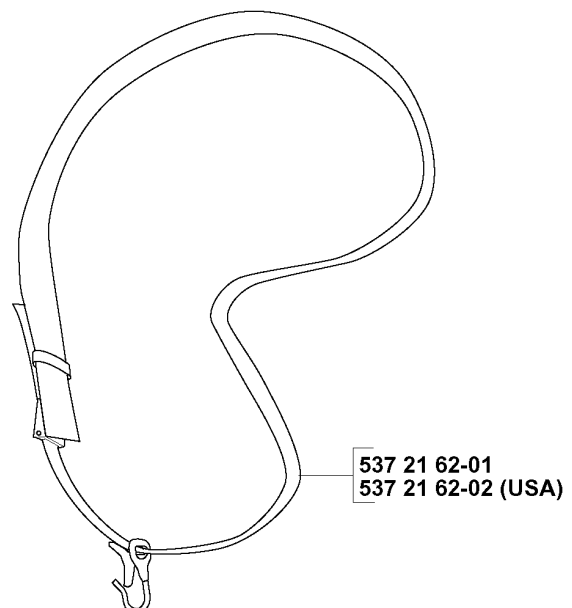

SPARE PARTS LIST

TRIMMERS/EDGERS

325 CX, 2005-05

T Accessories
 Zubehöre
 Accessoires
 Accesorios
 Tillbehör

Olja Luftfilter
 Oil Airfilter
 Öl Luftfilter
 Aceite Filtro Air
 Huile Filtera aire

537 31 29-01 (200-275 mm)

*compl 501 78 33-01

compl 537 21 63-01
 compl 537 21 63-02 (USA)

ACCESSORIES

325 CX, 2005-05

Part No	Description	Remark	QTY KIT
501 60 02-03	SCREWDRIVER		1
501 78 33-01	SUSPENSION BAIL		1
502 02 28-02	WELT HOOK		1
502 11 46-02	SOCKET WRENCH		1
502 21 58-01	L-NYCKEL		1
502 28 59-01	STOP		1
503 21 83-16	SCREW		1
503 73 40-01	FRONT PIECE		1
503 73 41-02	FRONT PIECE		1
503 80 17-01	GREASE	323C, 325CX	1
503 97 64-01	GREASE		1
531 00 92-48	FILTER OIL		1
537 21 62-01	HARNESS		1
537 21 62-02	HARNESS	USA	1
537 21 63-01	HARNESS		1
537 21 63-02	HARNESS	USA	1
537 31 29-01	TRANSPORT GUARD	200-275 MM	1

537 29 48-02

503 79 56-01

BEVEL GEAR & SHAFT

325 CX, 2005-05

Part No	Description	Remark	QTY KIT
503 20 07-30	SCREW IHSCFM		1
503 21 98-35	SCREW		1
503 22 26-01	NUT		1
503 25 05-01	BALL BEARING		2
503 79 56-01	LABEL		1
537 04 25-01	ATTACHMENT PLATE		1
537 07 62-01	BEARING HOUSING		1
537 07 63-01	DRIVER		1
537 07 64-01	BLADE SHAFT		1
537 07 65-01	BEARING HOUSING		1
537 07 68-02	HANDLE		1
537 07 74-01	TUBE		1
537 11 46-01	WASHER		1
537 11 47-01	NUT		1
537 23 75-01	CLUTCH DRUM ASSY		1
537 29 48-02	LABEL		1
537 35 15-01	DRIVE SHAFT		1
725 23 70-51	SCREW		1
735 31 12-00	CIRCLIP		1
735 31 27-01	CIRCLIP		1