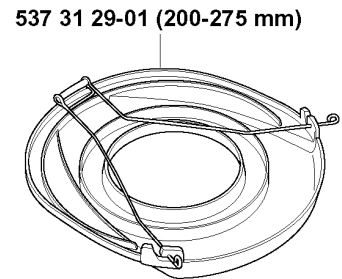

Olja Luftfilter
Oil Airfilter
Öl Luftfilter
Aceite Filtro Air
Huile Filtre air