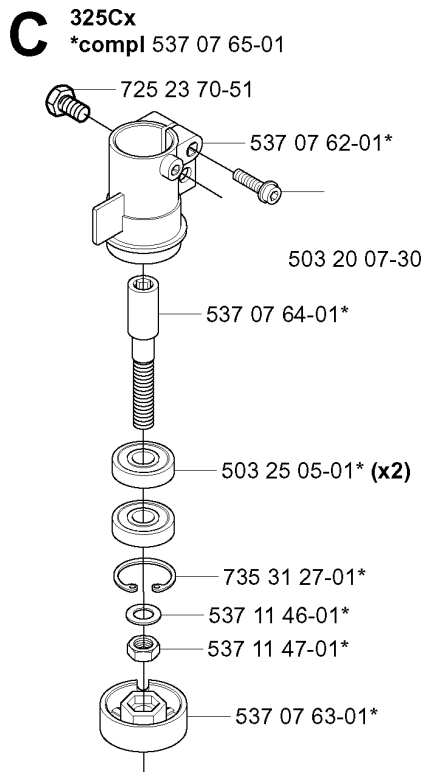

*compl 503 97 71-01
 323L
 323LD
 325Lx
 325LDx

ACCESSORIES

325 Lx, 2005-05

Part No	Description	Remark	QTY KIT
502 27 22-01	SAW BLADE GUARD		1
503 21 07-16	SCREW IHSCCT		1
503 21 07-16	SCREW IHSCCT		1
503 21 07-16	SCREW IHSCCT		1
503 21 75-16	SCREW IHSCFT		4
503 21 75-16	SCREW IHSCFT		1
503 79 88-01	BLADE		1
503 79 88-01	BLADE		1
503 79 88-01	BLADE		1
503 93 42-02	COMBI GUARD	323R 323RJ 325RX 325RJX 325RDX	1
503 97 71-01	TRIMMER GUARD	323L 323LD 325LX 325LDX	1
530 05 22-86	LINE LIMITER		1
537 04 75-01	CLAMP		1
537 07 67-01	TRIMMER GUARD	325CX	1
537 18 96-01	TRIMMER GUARD	323C	1
537 29 34-01	ADAPTER		1
537 29 95-01	SAW BLADE GUARD	323R 325RX 325RDX	1
725 23 68-71	SCREW EHHM		2

A 323L,LD,R,RJ
325Lx,LDx,Rx,RDx,RJx
*compl 537 19 92-02

BEVEL GEAR

325 Lx, 2005-05

Part No	Description	Remark	QTY KIT
503 20 07-12	SCREW IHSCFM		1
503 20 07-25	SCREW IHSCFM		1
503 20 14-12	SCREW IHSCFMO		1
503 20 15-01	SCREW IHHM		1
503 25 24-01	BALL BEARING		1
503 85 63-01	NUT		1
503 93 55-01	CLAMP.GUARD		1
537 19 92-02	BEVEL GEAR ASSY		1
537 23 49-01	DRIVER ASSY		1
537 28 56-01	SUPPORT FLANGE		1
537 29 26-01	CUP		1
725 23 70-51	SCREW		1
735 31 11-00	CIRCLIP		1
735 31 25-10	CIRCLIP		1
735 31 28-10	CIRCLIP		1
738 21 98-00	BALL BEARING		1
738 21 99-00	BALL BEARING		1
738 21 99-02	BALL BEARING		1

537 29 48-02

503 79 56-01

BEVEL GEAR & SHAFT

325 Lx, 2005-05

Part No	Description	Remark	QTY KIT
503 20 07-30	SCREW IHSCFM		1
503 21 98-35	SCREW		1
503 22 26-01	NUT		1
503 25 05-01	BALL BEARING		2
503 79 56-01	LABEL		1
537 04 25-01	ATTACHMENT PLATE		1
537 07 62-01	BEARING HOUSING		1
537 07 63-01	DRIVER		1
537 07 64-01	BLADE SHAFT		1
537 07 65-01	BEARING HOUSING		1
537 07 68-02	HANDLE		1
537 07 74-01	TUBE		1
537 11 46-01	WASHER		1
537 11 47-01	NUT		1
537 23 75-01	CLUTCH DRUM ASSY		1
537 29 48-02	LABEL		1
537 35 15-01	DRIVE SHAFT		1
725 23 70-51	SCREW		1
735 31 12-00	CIRCLIP		1
735 31 27-01	CIRCLIP		1