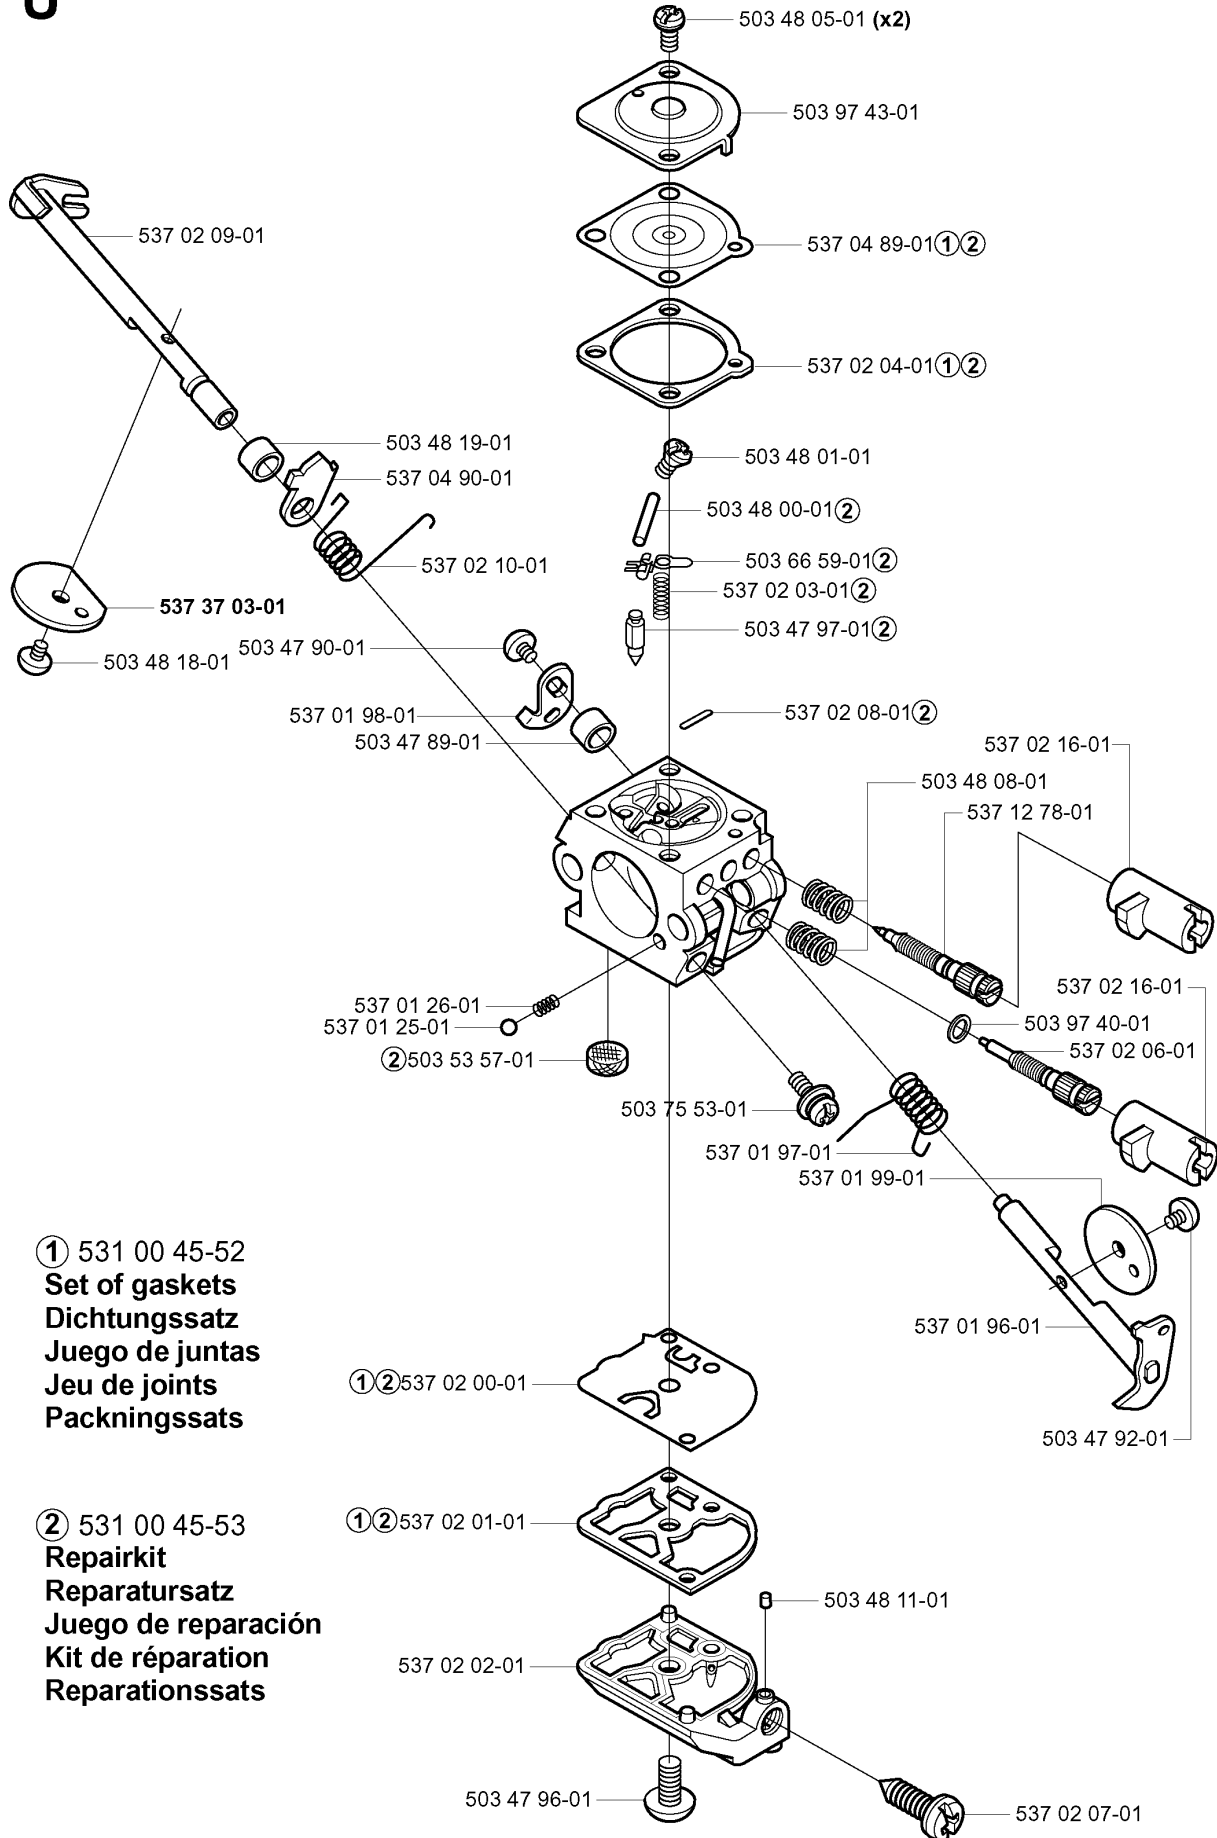

U *compl 503 28 34-01 ZAMA C1Q-EL24

ZAMA C1Q-EL24