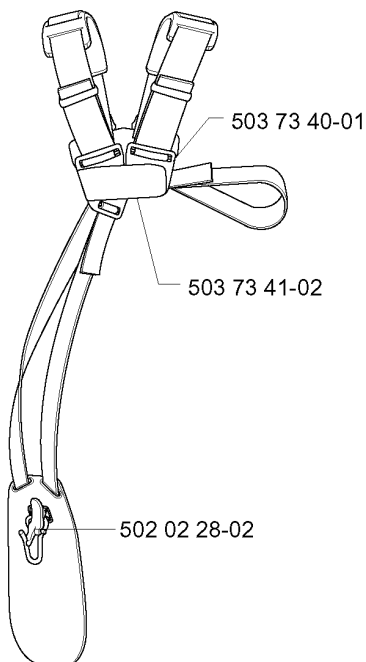

SPARE PARTS LIST

TRIMMERS/EDGERS

325 Lx, 2005-05

T Accessories
Zubehöre
Accessoires
Accesorios
Tillbehör

Olja Luftfilter
Oil Airfilter
Öl Luftfilter
Aceite Filtro Air
Huile Filtre air

*compl 501 78 33-01

compl 537 21 63-01
compl 537 21 63-02 (USA)

ACCESSORIES

325 Lx, 2005-05

Part No	Description	Remark	QTY KIT
501 60 02-03	SCREWDRIVER		1
501 78 33-01	SUSPENSION BAIL		1
502 02 28-02	WELT HOOK		1
502 11 46-02	SOCKET WRENCH		1
502 21 58-01	L-NYCKEL		1
502 28 59-01	STOP		1
503 21 83-16	SCREW		1
503 73 40-01	FRONT PIECE		1
503 73 41-02	FRONT PIECE		1
503 80 17-01	GREASE	323C, 325CX	1
503 97 64-01	GREASE		1
531 00 92-48	FILTER OIL		1
537 21 62-01	HARNESS		1
537 21 62-02	HARNESS	USA	1
537 21 63-01	HARNESS		1
537 21 63-02	HARNESS	USA	1
537 31 29-01	TRANSPORT GUARD	200-275 MM	1

537 29 48-02

503 79 56-01

BEVEL GEAR & SHAFT

325 Lx, 2005-05

Part No	Description	Remark	QTY KIT
503 20 07-30	SCREW IHSCFM		1
503 21 98-35	SCREW		1
503 22 26-01	NUT		1
503 25 05-01	BALL BEARING		2
503 79 56-01	LABEL		1
537 04 25-01	ATTACHMENT PLATE		1
537 07 62-01	BEARING HOUSING		1
537 07 63-01	DRIVER		1
537 07 64-01	BLADE SHAFT		1
537 07 65-01	BEARING HOUSING		1
537 07 68-02	HANDLE		1
537 07 74-01	TUBE		1
537 11 46-01	WASHER		1
537 11 47-01	NUT		1
537 23 75-01	CLUTCH DRUM ASSY		1
537 29 48-02	LABEL		1
537 35 15-01	DRIVE SHAFT		1
725 23 70-51	SCREW		1
735 31 12-00	CIRCLIP		1
735 31 27-01	CIRCLIP		1