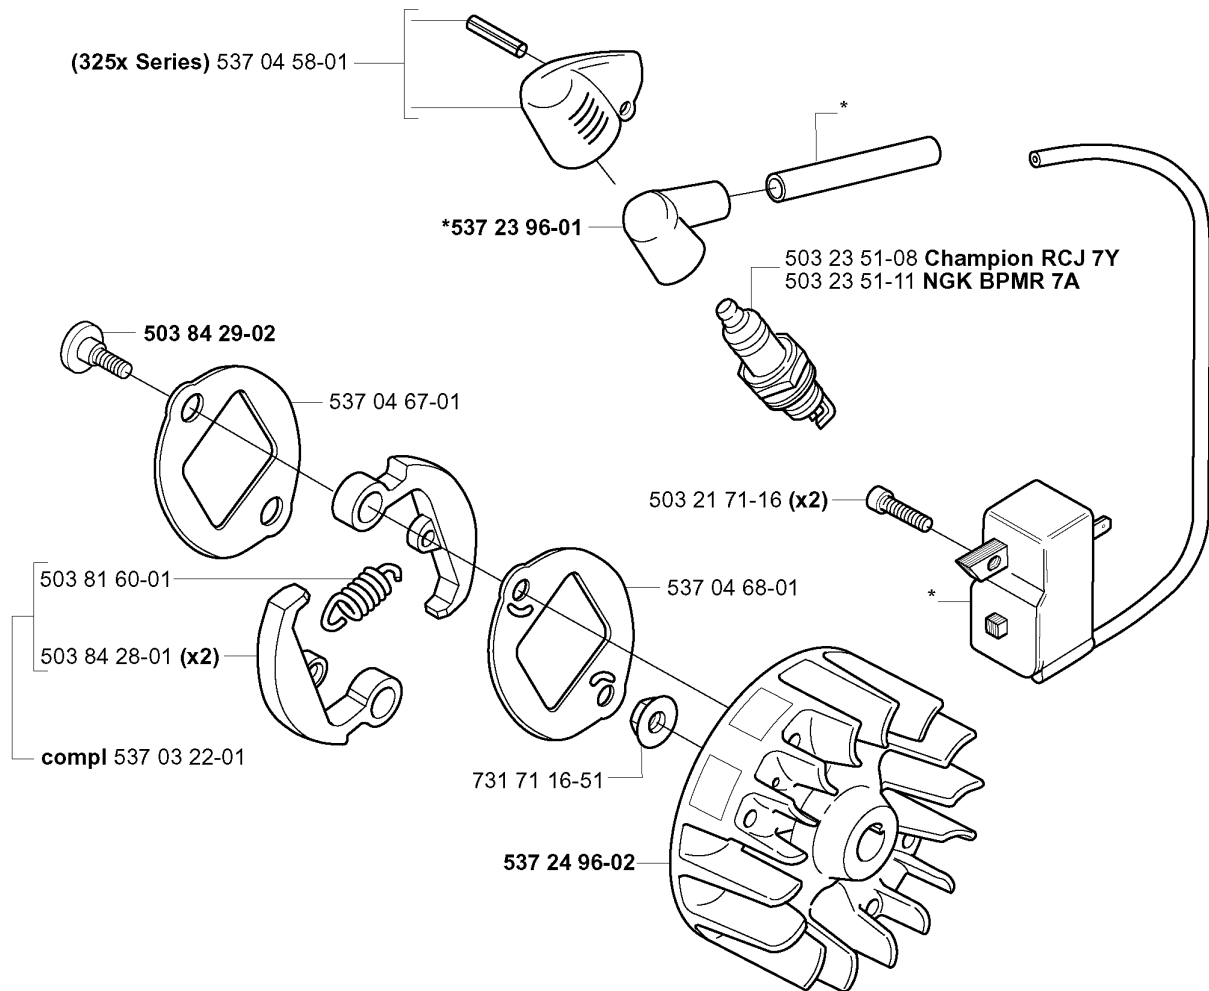

F 323C
323L
323LD
323RJ
325Cx
325Lx
325LDx
325RJx

*compl 537 44 38-02

HANDLE & CONTROLS

325 Lx, 2005-05

Part No	Description	Remark	QTY KIT
503 21 66-18	SCREW IHSCT		2
503 87 79-01	THROTTLE TRIGGER		1
503 87 80-01	THROTTLE LOCKOUT		1
503 87 86-02	THROTTLE WIRE ASSY		1
503 91 81-01	THROTTLE LEVER		1
503 96 13-01	SCREW		1
503 96 13-01	SCREW		1
503 96 14-01	ABSORBER	323L,LD,RJ/325LX,LDX,RJX	1
503 99 55-01	HANDLE HALF	323C,L,LD,RJ	1
503 99 55-02	HANDLE HALF	325CX,LX,LDX,RJX	1
503 99 56-01	HANDLE HALF	323C,L,LD,RJ	1
503 99 56-02	HANDLE HALF	325CX,LX,LDX,RJX	1
537 01 13-01	RECOIL SPRING		1
537 07 39-02	ANTIVIBRATION ELEMENT	323C/325CX	1
537 41 42-01	SHORT CIRCUIT CABLE		1
537 41 90-01	SWITCH		1
537 44 38-02	HANDLE		1
740 42 06-00	O-RING		1
740 42 06-00	O-RING		1

T Duo Balance
*compl 537 27 57-01
*compl 537 27 57-03 (USA)

HARNESS

325 Lx, 2005-05

Part No	Description	Remark	QTY KIT
502 02 28-01	HARNESS		1
502 02 29-02	HARNESS		1
502 02 30-02	HARNESS		1
502 02 38-01	HARNESS		1
503 99 61-01	HARNESS		1
503 99 61-01	HARNESS		3
503 99 61-01	HARNESS		1
503 99 61-01	HARNESS		1
503 99 61-03	BAND		1
503 99 61-03	BAND		1
537 11 35-01	RETAINER		1
537 17 54-01	HARNESS		3
537 27 57-01	HARNESS		1
537 27 57-03	HARNESS	USA	1
537 27 59-01	HIP PAD		1
537 27 59-01	HIP PAD		1
537 28 83-01	FRONT PIECE		1
537 28 84-01	FRONT PIECE		1
735 31 09-20	HARNESS		1

P *compl 537 41 87-01

IGNITION SYSTEM & CLUTCH

325 Lx, 2005-05

Part No	Description	Remark	QTY KIT
503 21 71-16	SCREW IHSC		2
503 23 51-08	SPARK PLUG	CHAMPION RCJ 7Y	1
503 23 51-11	SPARK PLUG	NGK BPMR 7A	1
503 81 60-01	CLUTCH SPRING		1
503 84 28-01	CLUTCH SHOE		2
503 84 29-02	SCREW		1
537 03 22-01	CLUTCH ASSY		1
537 04 58-01	COVER	325X SERIES	1
537 04 67-01	WASHER		1
537 04 68-01	WASHER		1
537 23 96-01	SPARK PLUG CAP		1
537 24 96-02	FLYWHEEL		1
537 41 87-01	ELECTRONIC MODULE		1
731 71 16-51	HEXAGON NUT FLANGE		1