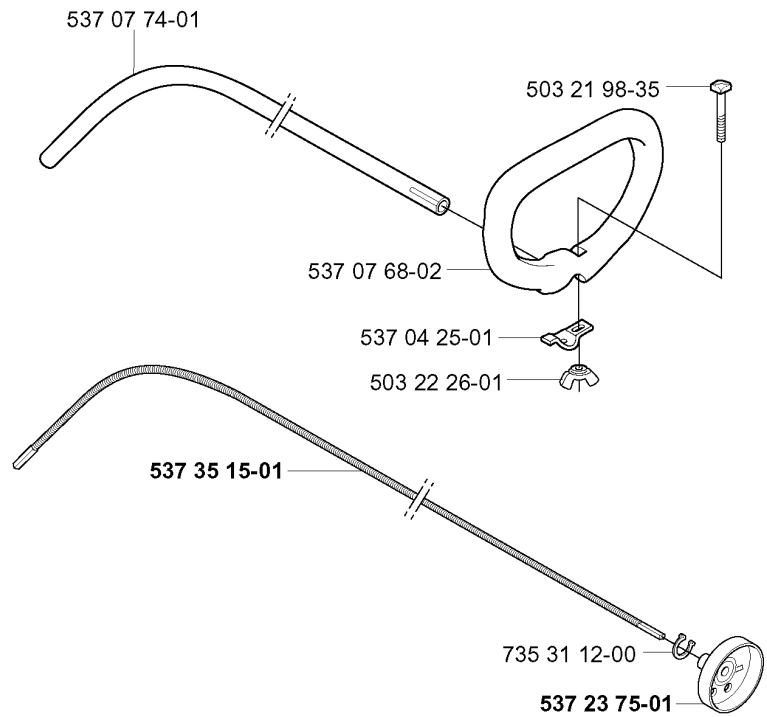

*compl 503 97 71-01
 323L
 323LD
 325Lx
 325LDx

ACCESSORIES

325 Lx, 2005-05

Part No	Description	Remark	QTY KIT
502 27 22-01	SAW BLADE GUARD		1
503 21 07-16	SCREW IHSCCT		1
503 21 07-16	SCREW IHSCCT		1
503 21 07-16	SCREW IHSCCT		1
503 21 75-16	SCREW IHSCFT		4
503 21 75-16	SCREW IHSCFT		1
503 79 88-01	BLADE		1
503 79 88-01	BLADE		1
503 79 88-01	BLADE		1
503 93 42-02	COMBI GUARD	323R 323RJ 325RX 325RJX 325RDX	1
503 97 71-01	TRIMMER GUARD	323L 323LD 325LX 325LDX	1
530 05 22-86	LINE LIMITER		1
537 04 75-01	CLAMP		1
537 07 67-01	TRIMMER GUARD	325CX	1
537 18 96-01	TRIMMER GUARD	323C	1
537 29 34-01	ADAPTER		1
537 29 95-01	SAW BLADE GUARD	323R 325RX 325RDX	1
725 23 68-71	SCREW EHHM		2

A 323L,LD,R,RJ
325Lx,LDx,Rx,RDx,RJx
*compl 537 19 92-02

BEVEL GEAR

325 Lx, 2005-05

Part No	Description	Remark	QTY KIT
503 20 07-12	SCREW IHSCFM		1
503 20 07-25	SCREW IHSCFM		1
503 20 14-12	SCREW IHSCFMO		1
503 20 15-01	SCREW IHHM		1
503 25 24-01	BALL BEARING		1
503 85 63-01	NUT		1
503 93 55-01	CLAMP.GUARD		1
537 19 92-02	BEVEL GEAR ASSY		1
537 23 49-01	DRIVER ASSY		1
537 28 56-01	SUPPORT FLANGE		1
537 29 26-01	CUP		1
725 23 70-51	SCREW		1
735 31 11-00	CIRCLIP		1
735 31 25-10	CIRCLIP		1
735 31 28-10	CIRCLIP		1
738 21 98-00	BALL BEARING		1
738 21 99-00	BALL BEARING		1
738 21 99-02	BALL BEARING		1

537 29 48-02

503 79 56-01

BEVEL GEAR & SHAFT

325 Lx, 2005-05

Part No	Description	Remark	QTY KIT
503 20 07-30	SCREW IHSCFM		1
503 21 98-35	SCREW		1
503 22 26-01	NUT		1
503 25 05-01	BALL BEARING		2
503 79 56-01	LABEL		1
537 04 25-01	ATTACHMENT PLATE		1
537 07 62-01	BEARING HOUSING		1
537 07 63-01	DRIVER		1
537 07 64-01	BLADE SHAFT		1
537 07 65-01	BEARING HOUSING		1
537 07 68-02	HANDLE		1
537 07 74-01	TUBE		1
537 11 46-01	WASHER		1
537 11 47-01	NUT		1
537 23 75-01	CLUTCH DRUM ASSY		1
537 29 48-02	LABEL		1
537 35 15-01	DRIVE SHAFT		1
725 23 70-51	SCREW		1
735 31 12-00	CIRCLIP		1
735 31 27-01	CIRCLIP		1