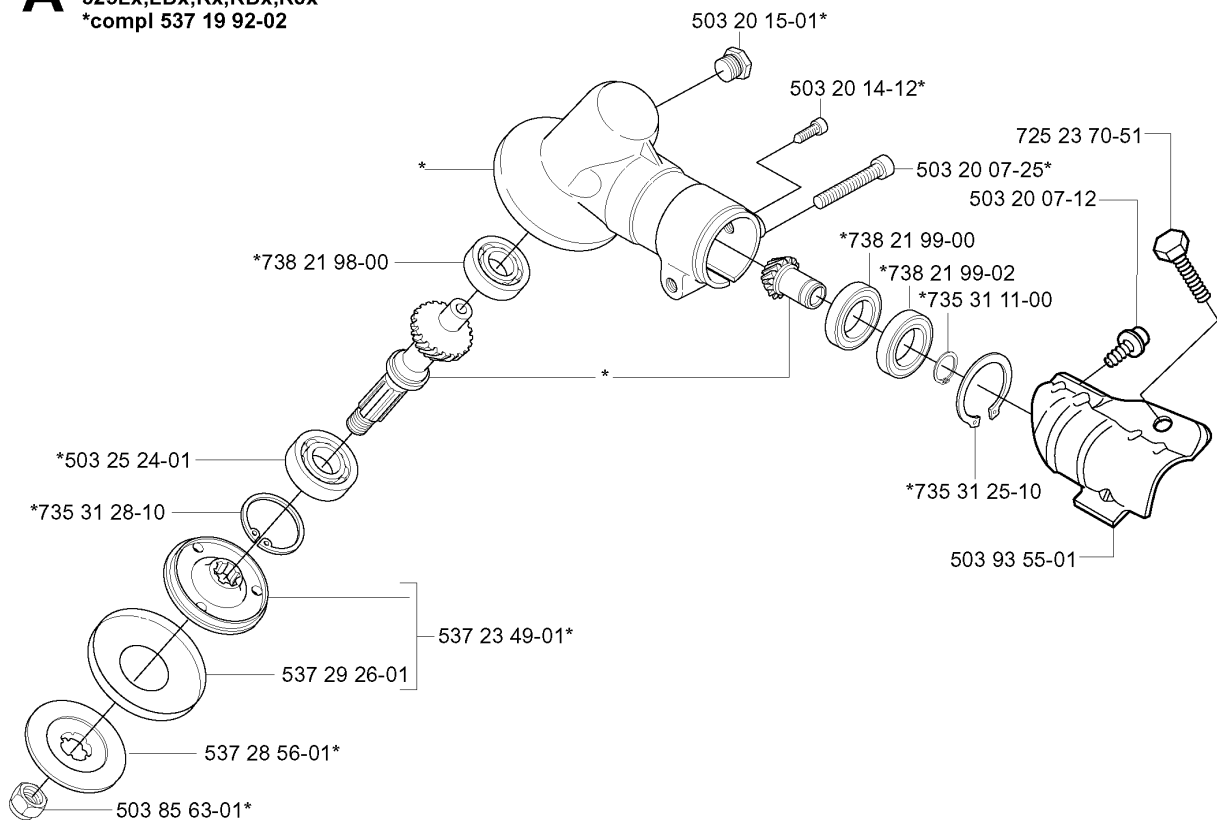

*compl 503 97 71-01
 323L
 323LD
 325Lx
 325LDx

ACCESSORIES

325 Lx, 2005-05

Part No	Description	Remark	QTY KIT
502 27 22-01	SAW BLADE GUARD		1
503 21 07-16	SCREW IHSCCT		1
503 21 07-16	SCREW IHSCCT		1
503 21 07-16	SCREW IHSCCT		1
503 21 75-16	SCREW IHSCFT		4
503 21 75-16	SCREW IHSCFT		1
503 79 88-01	BLADE		1
503 79 88-01	BLADE		1
503 79 88-01	BLADE		1
503 93 42-02	COMBI GUARD	323R 323RJ 325RX 325RJX 325RDX	1
503 97 71-01	TRIMMER GUARD	323L 323LD 325LX 325LDX	1
530 05 22-86	LINE LIMITER		1
537 04 75-01	CLAMP		1
537 07 67-01	TRIMMER GUARD	325CX	1
537 18 96-01	TRIMMER GUARD	323C	1
537 29 34-01	ADAPTER		1
537 29 95-01	SAW BLADE GUARD	323R 325RX 325RDX	1
725 23 68-71	SCREW EHHM		2

A 323L,LD,R,RJ
325Lx,LDx,Rx,RDx,RJx
*compl 537 19 92-02

BEVEL GEAR

325 Lx, 2005-05

Part No	Description	Remark	QTY KIT
503 20 07-12	SCREW IHSCFM		1
503 20 07-25	SCREW IHSCFM		1
503 20 14-12	SCREW IHSCFMO		1
503 20 15-01	SCREW IHHM		1
503 25 24-01	BALL BEARING		1
503 85 63-01	NUT		1
503 93 55-01	CLAMP.GUARD		1
537 19 92-02	BEVEL GEAR ASSY		1
537 23 49-01	DRIVER ASSY		1
537 28 56-01	SUPPORT FLANGE		1
537 29 26-01	CUP		1
725 23 70-51	SCREW		1
735 31 11-00	CIRCLIP		1
735 31 25-10	CIRCLIP		1
735 31 28-10	CIRCLIP		1
738 21 98-00	BALL BEARING		1
738 21 99-00	BALL BEARING		1
738 21 99-02	BALL BEARING		1

537 29 48-02

503 79 56-01

BEVEL GEAR & SHAFT

325 Lx, 2005-05

Part No	Description	Remark	QTY KIT
503 20 07-30	SCREW IHSCFM		1
503 21 98-35	SCREW		1
503 22 26-01	NUT		1
503 25 05-01	BALL BEARING		2
503 79 56-01	LABEL		1
537 04 25-01	ATTACHMENT PLATE		1
537 07 62-01	BEARING HOUSING		1
537 07 63-01	DRIVER		1
537 07 64-01	BLADE SHAFT		1
537 07 65-01	BEARING HOUSING		1
537 07 68-02	HANDLE		1
537 07 74-01	TUBE		1
537 11 46-01	WASHER		1
537 11 47-01	NUT		1
537 23 75-01	CLUTCH DRUM ASSY		1
537 29 48-02	LABEL		1
537 35 15-01	DRIVE SHAFT		1
725 23 70-51	SCREW		1
735 31 12-00	CIRCLIP		1
735 31 27-01	CIRCLIP		1