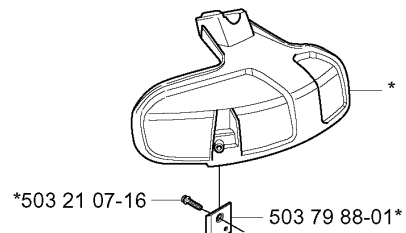

*compl 503 97 71-01
 323L
 323LD
 325Lx
 325LDx

ACCESSORIES

325 Lx, 2005-05

Part No	Description	Remark	QTY KIT
502 27 22-01	SAW BLADE GUARD		1
503 21 07-16	SCREW IHSCCT		1
503 21 07-16	SCREW IHSCCT		1
503 21 07-16	SCREW IHSCCT		1
503 21 75-16	SCREW IHSCFT		4
503 21 75-16	SCREW IHSCFT		1
503 79 88-01	BLADE		1
503 79 88-01	BLADE		1
503 79 88-01	BLADE		1
503 93 42-02	COMBI GUARD	323R 323RJ 325RX 325RJX 325RDX	1
503 97 71-01	TRIMMER GUARD	323L 323LD 325LX 325LDX	1
530 05 22-86	LINE LIMITER		1
537 04 75-01	CLAMP		1
537 07 67-01	TRIMMER GUARD	325CX	1
537 18 96-01	TRIMMER GUARD	323C	1
537 29 34-01	ADAPTER		1
537 29 95-01	SAW BLADE GUARD	323R 325RX 325RDX	1
725 23 68-71	SCREW EHHM		2