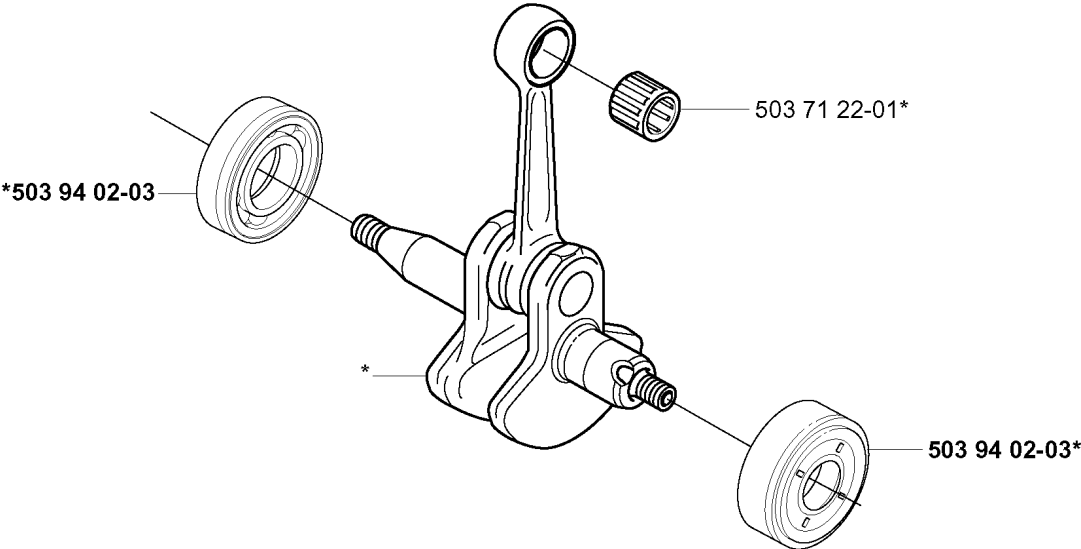

R *compl 537 04 11-02
 **compl 537 04 12-03
 ***compl 537 30 96-01

CRANKCASE & CLUTCHDRUM

325 Lx, 2005-05

Ref	Part No	Description	Remark	QTY KIT
537 04 11-02	537 04 11-02	CRANKCASE		1
537 04 12-03	537 04 12-03	CLUTCH COVER		1
537 30 96-01	537 30 96-01	COMPRESSION SLEEVE		1
503 21 75-20	503 21 75-20	SCREW IHSCFT		3
503 87 26-01	503 87 26-01	CLUTCH DRUM ASSY	323LD, 323LDX, 323RDX	1
503 21 68-25	503 21 68-25	SCREW IHSCFT		2
503 21 68-20	503 21 68-20	SCREW IHSCFT		1
537 07 36-01	537 07 36-01	SPRING		1
503 21 66-18	503 21 66-18	SCREW IHSCFT		1
503 21 66-18	503 21 66-18	SCREW IHSCFT		1
503 21 75-20	503 21 75-20	SCREW IHSCFT		4
503872601	537 23 75-01	CLUTCH DRUM ASSY	323L, 323R, 323RJ, 325LX, 325RJX, 325RX, 325RDX	1

S *compl 503 85 24-75

CRANKSHAFT

325 Lx, 2005-05

Part No	Description	Remark	QTY KIT
503 71 22-01	BEARING		1
503 85 24-75	CRANKSHAFT ASSY		1
503 94 02-03	BEARING CAGE		1
503 94 02-03	BEARING CAGE		1

Q ***compl 537 03 20-08