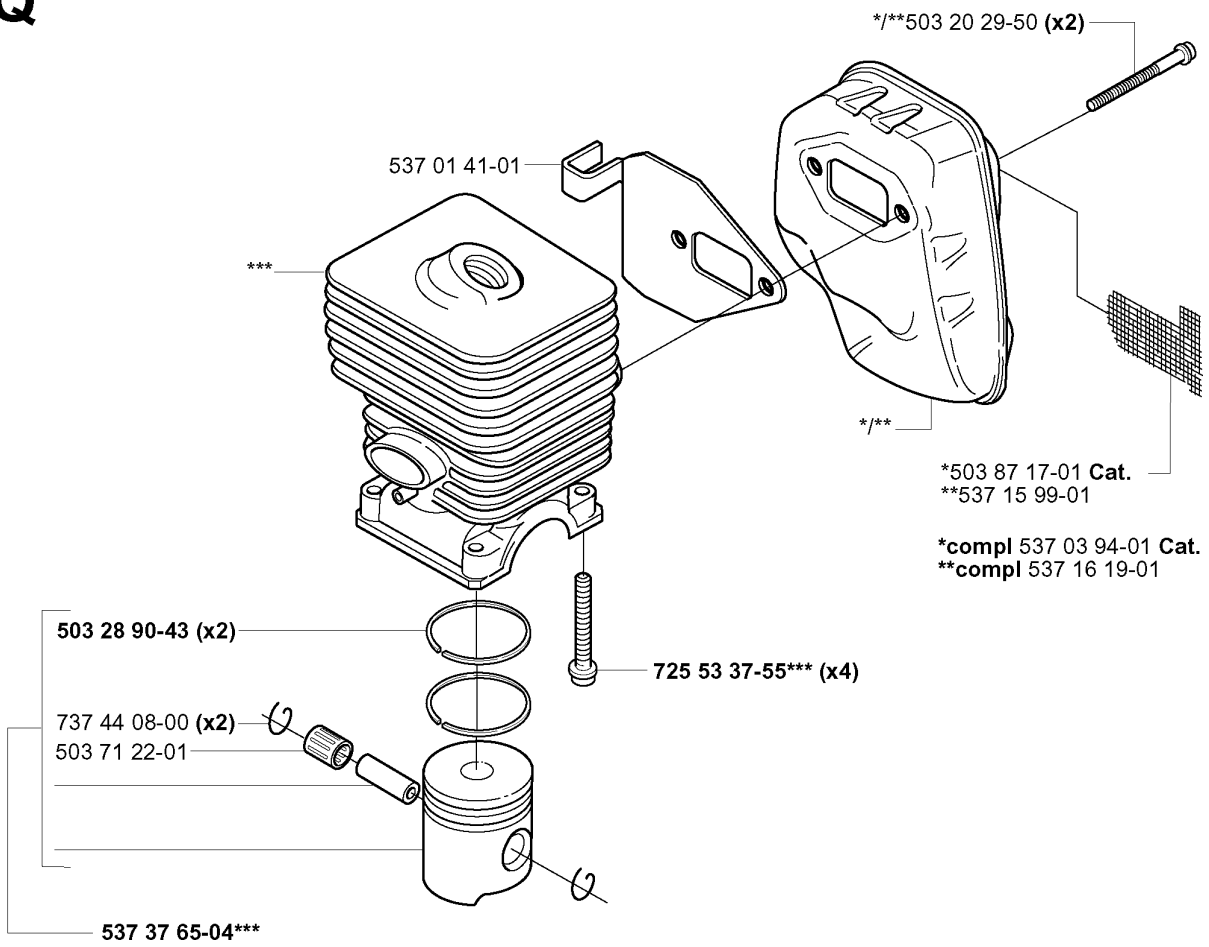

S *compl 503 85 24-75

CRANKSHAFT

325 Lx, 2005-05

Part No	Description	Remark	QTY KIT
503 71 22-01	BEARING		1
503 85 24-75	CRANKSHAFT ASSY		1
503 94 02-03	BEARING CAGE		1
503 94 02-03	BEARING CAGE		1

Q ***compl 537 03 20-08