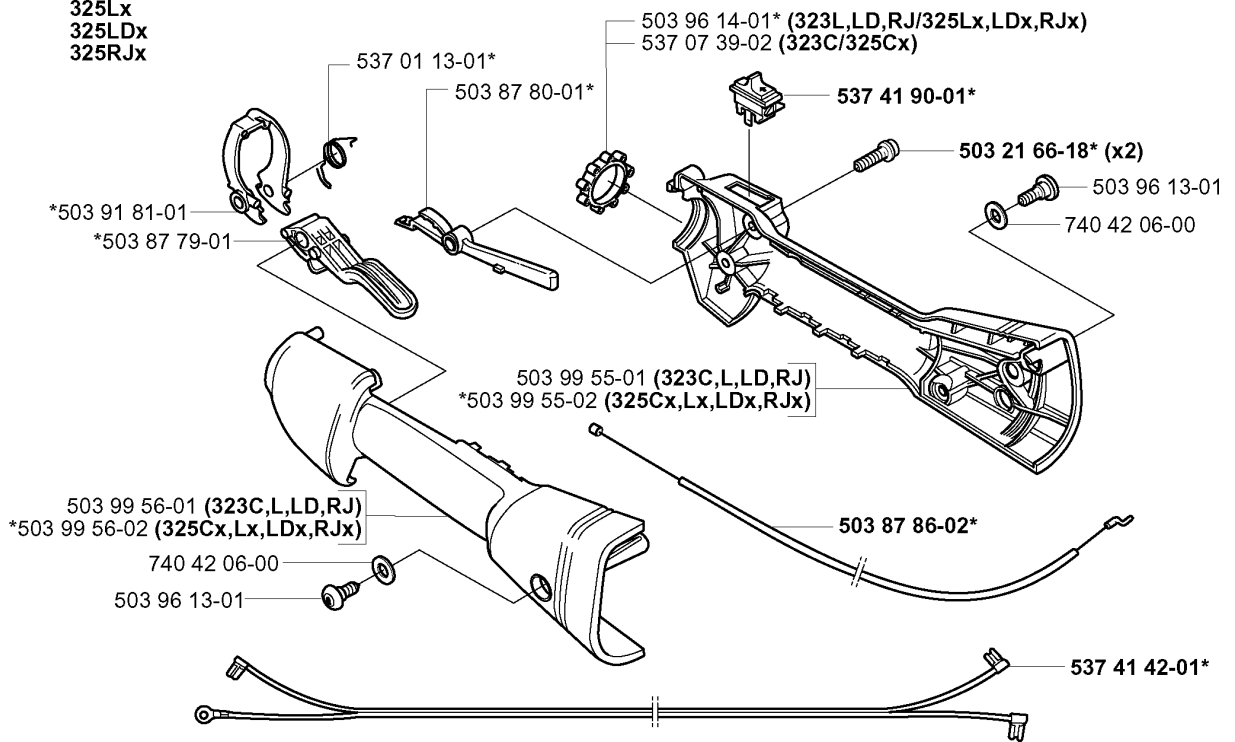

F 323C
323L
323LD
323RJ
325Cx
325Lx
325LDx
325RJx

*compl 537 44 38-02

HANDLE & CONTROLS

325 Lx, 2005-05

Part No	Description	Remark	QTY KIT
503 21 66-18	SCREW IHSCT		2
503 87 79-01	THROTTLE TRIGGER		1
503 87 80-01	THROTTLE LOCKOUT		1
503 87 86-02	THROTTLE WIRE ASSY		1
503 91 81-01	THROTTLE LEVER		1
503 96 13-01	SCREW		1
503 96 13-01	SCREW		1
503 96 14-01	ABSORBER	323L,LD,RJ/325LX,LDX,RJX	1
503 99 55-01	HANDLE HALF	323C,L,LD,RJ	1
503 99 55-02	HANDLE HALF	325CX,LX,LDX,RJX	1
503 99 56-01	HANDLE HALF	323C,L,LD,RJ	1
503 99 56-02	HANDLE HALF	325CX,LX,LDX,RJX	1
537 01 13-01	RECOIL SPRING		1
537 07 39-02	ANTIVIBRATION ELEMENT	323C/325CX	1
537 41 42-01	SHORT CIRCUIT CABLE		1
537 41 90-01	SWITCH		1
537 44 38-02	HANDLE		1
740 42 06-00	O-RING		1
740 42 06-00	O-RING		1

T Duo Balance
*compl 537 27 57-01
*compl 537 27 57-03 (USA)

HARNESS

325 Lx, 2005-05

Part No	Description	Remark	QTY KIT
502 02 28-01	HARNESS		1
502 02 29-02	HARNESS		1
502 02 30-02	HARNESS		1
502 02 38-01	HARNESS		1
503 99 61-01	HARNESS		1
503 99 61-01	HARNESS		3
503 99 61-01	HARNESS		1
503 99 61-01	HARNESS		1
503 99 61-03	BAND		1
503 99 61-03	BAND		1
537 11 35-01	RETAINER		1
537 17 54-01	HARNESS		3
537 27 57-01	HARNESS		1
537 27 57-03	HARNESS	USA	1
537 27 59-01	HIP PAD		1
537 27 59-01	HIP PAD		1
537 28 83-01	FRONT PIECE		1
537 28 84-01	FRONT PIECE		1
735 31 09-20	HARNESS		1