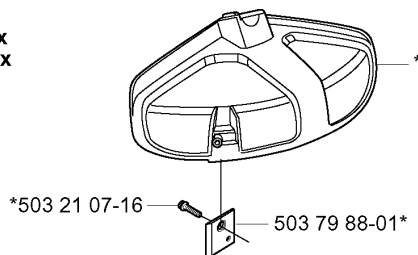

*compl 503 97 71-01
 323L
 323LD
 325Lx
 325LDx

ACCESSORIES

325 Lx, 2005-05

Part No	Description	Remark	QTY KIT
502 27 22-01	SAW BLADE GUARD		1
503 21 07-16	SCREW IHSCCT		1
503 21 07-16	SCREW IHSCCT		1
503 21 07-16	SCREW IHSCCT		1
503 21 75-16	SCREW IHSCFT		4
503 21 75-16	SCREW IHSCFT		1
503 79 88-01	BLADE		1
503 79 88-01	BLADE		1
503 79 88-01	BLADE		1
503 93 42-02	COMBI GUARD	323R 323RJ 325RX 325RJX 325RDX	1
503 97 71-01	TRIMMER GUARD	323L 323LD 325LX 325LDX	1
530 05 22-86	LINE LIMITER		1
537 04 75-01	CLAMP		1
537 07 67-01	TRIMMER GUARD	325CX	1
537 18 96-01	TRIMMER GUARD	323C	1
537 29 34-01	ADAPTER		1
537 29 95-01	SAW BLADE GUARD	323R 325RX 325RDX	1
725 23 68-71	SCREW EHHM		2