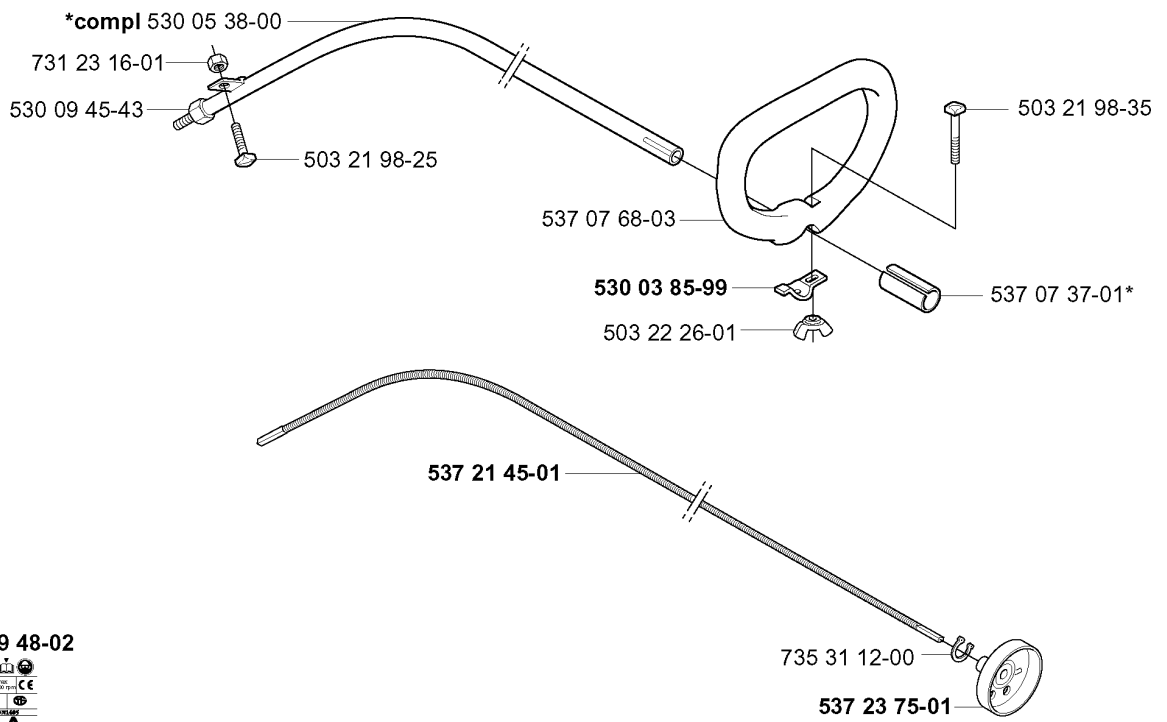

G 323R
325Rx
325RDx

*compl 503 72 43-03
**compl 503 72 43-09

SHAFT & HANDLE

325 Lx, 2005-05

Part No	Description	Remark	QTY KIT
502 19 71-01	SQUARE NUT		1
502 19 95-03	HANDLEBAR		1
502 20 38-01	KNOB		1
502 21 12-01	STAPLE		1
502 21 12-01	STAPLE		1
503 20 02-45	SCREW IHSCFM		1
503 20 07-16	SCREW IHSCFM		1
503 21 07-45	SCREW IHSCFM		1
503 21 68-16	SCREW IHSCFM		4
503 21 75-25	SCREW IHSCFM		2
503 72 10-03	HANDLE		1
503 72 29-01	COVER		1
503 72 43-03	HANDLEBAR PART ASSY		1
503 72 43-09	HANDLEBAR		1
503 75 00-01	HANDLEBAR BRACKET		1
503 80 45-01	BRACKET		1
503 88 23-01	BRACKET		1
503 88 88-01	TUBE		1
503 94 10-01	HOOK		1
503 96 31-01	BRACKET		1
537 02 76-01	LABEL		1
537 17 28-01	HANDLE		1
537 17 29-01	COVER		1
537 23 48-01	DRIVE SHAFT		1
537 23 75-01	CLUTCH DRUM ASSY		1
725 23 86-51	SCREW EHHM		1
731 23 14-01	HEXAGON NUT		1
731 23 14-01	HEXAGON NUT		1
735 31 12-00	CIRCLIP		1

D 323L
325Lx
323RJ
325RJx

SHAFT & HANDLE

325 Lx, 2005-05

Part No	Description	Remark	QTY KIT
502 19 71-01	SQUARE NUT		1
503 20 07-16	SCREW IHSCFM	RJ/RJX	1
503 21 68-16	SCREW IHSCF	RJ/RJX	3
503 23 00-61	WASHER	323L	1
503 79 56-01	LABEL	L/LX	1
503 87 19-01	HANDLE.LOOP	323L	1
503 87 19-03	HANDLE	325LX	1
503 87 90-01	KNOB	323LX	1
503 88 88-01	TUBE		1
503 94 03-01	DISTANCE		1
503 94 10-01	HOOK	RJ/RJX	1
503 99 78-01	HANDLE	RJ/RJX	1
537 10 10-01	LABEL	RJ/RJX	1
537 23 48-01	DRIVE SHAFT		1
537 23 75-01	CLUTCH DRUM ASSY		1
537 29 48-01	LABEL		1
725 23 78-51	SCREW EHHM	323L	1
725 23 80-51	SCREW EHHM	325LX	1
731 23 14-01	HEXAGON NUT	RJ/RJX	1
735 31 12-00	CIRCLIP		1

B

323C

537 29 48-02

503 79 56-01

SHAFT & HANDLE

325 Lx, 2005-05

Part No	Description	Remark	QTY KIT
503 21 98-25	SCREW		1
503 21 98-35	SCREW		1
503 22 26-01	NUT		1
503 79 56-01	LABEL		1
530 03 85-99	BRACKET		1
530 05 38-00	SHAFT		1
530 09 45-43	DRIVER		1
537 07 37-01	SPACING TUBE		1
537 07 68-03	HANDLE		1
537 21 45-01	DRIVE SHAFT		1
537 23 75-01	CLUTCH DRUM ASSY		1
537 29 48-02	LABEL		1
731 23 16-01	HEXAGON NUT		1
735 31 12-00	CIRCLIP		1