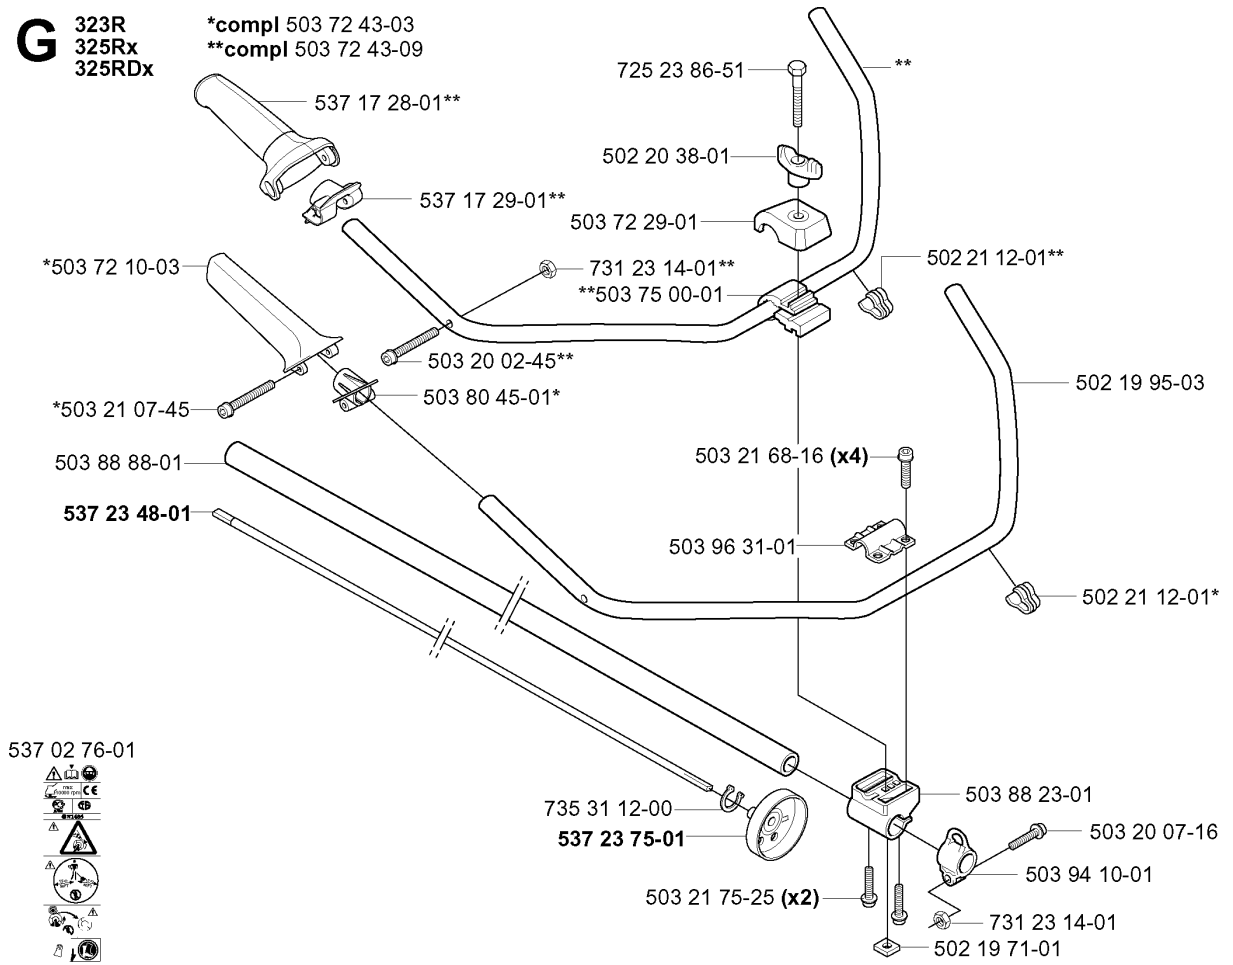

T Duo Balance
*compl 537 27 57-01
*compl 537 27 57-03 (USA)

HARNESS

325 Lx, 2005-05

Part No	Description	Remark	QTY KIT
502 02 28-01	HARNESS		1
502 02 29-02	HARNESS		1
502 02 30-02	HARNESS		1
502 02 38-01	HARNESS		1
503 99 61-01	HARNESS		1
503 99 61-01	HARNESS		3
503 99 61-01	HARNESS		1
503 99 61-01	HARNESS		1
503 99 61-03	BAND		1
503 99 61-03	BAND		1
537 11 35-01	RETAINER		1
537 17 54-01	HARNESS		3
537 27 57-01	HARNESS		1
537 27 57-03	HARNESS	USA	1
537 27 59-01	HIP PAD		1
537 27 59-01	HIP PAD		1
537 28 83-01	FRONT PIECE		1
537 28 84-01	FRONT PIECE		1
735 31 09-20	HARNESS		1

P *compl 537 41 87-01

IGNITION SYSTEM & CLUTCH

325 Lx, 2005-05

Part No	Description	Remark	QTY KIT
503 21 71-16	SCREW IHSC		2
503 23 51-08	SPARK PLUG	CHAMPION RCJ 7Y	1
503 23 51-11	SPARK PLUG	NGK BPMR 7A	1
503 81 60-01	CLUTCH SPRING		1
503 84 28-01	CLUTCH SHOE		2
503 84 29-02	SCREW		1
537 03 22-01	CLUTCH ASSY		1
537 04 58-01	COVER	325X SERIES	1
537 04 67-01	WASHER		1
537 04 68-01	WASHER		1
537 23 96-01	SPARK PLUG CAP		1
537 24 96-02	FLYWHEEL		1
537 41 87-01	ELECTRONIC MODULE		1
731 71 16-51	HEXAGON NUT FLANGE		1

G 323R
325Rx
325RDx

*compl 503 72 43-03
**compl 503 72 43-09

SHAFT & HANDLE

325 Lx, 2005-05

Part No	Description	Remark	QTY KIT
502 19 71-01	SQUARE NUT		1
502 19 95-03	HANDLEBAR		1
502 20 38-01	KNOB		1
502 21 12-01	STAPLE		1
502 21 12-01	STAPLE		1
503 20 02-45	SCREW IHSCFM		1
503 20 07-16	SCREW IHSCFM		1
503 21 07-45	SCREW IHSCFM		1
503 21 68-16	SCREW IHSCFM		4
503 21 75-25	SCREW IHSCFM		2
503 72 10-03	HANDLE		1
503 72 29-01	COVER		1
503 72 43-03	HANDLEBAR PART ASSY		1
503 72 43-09	HANDLEBAR		1
503 75 00-01	HANDLEBAR BRACKET		1
503 80 45-01	BRACKET		1
503 88 23-01	BRACKET		1
503 88 88-01	TUBE		1
503 94 10-01	HOOK		1
503 96 31-01	BRACKET		1
537 02 76-01	LABEL		1
537 17 28-01	HANDLE		1
537 17 29-01	COVER		1
537 23 48-01	DRIVE SHAFT		1
537 23 75-01	CLUTCH DRUM ASSY		1
725 23 86-51	SCREW EHHM		1
731 23 14-01	HEXAGON NUT		1
731 23 14-01	HEXAGON NUT		1
735 31 12-00	CIRCLIP		1