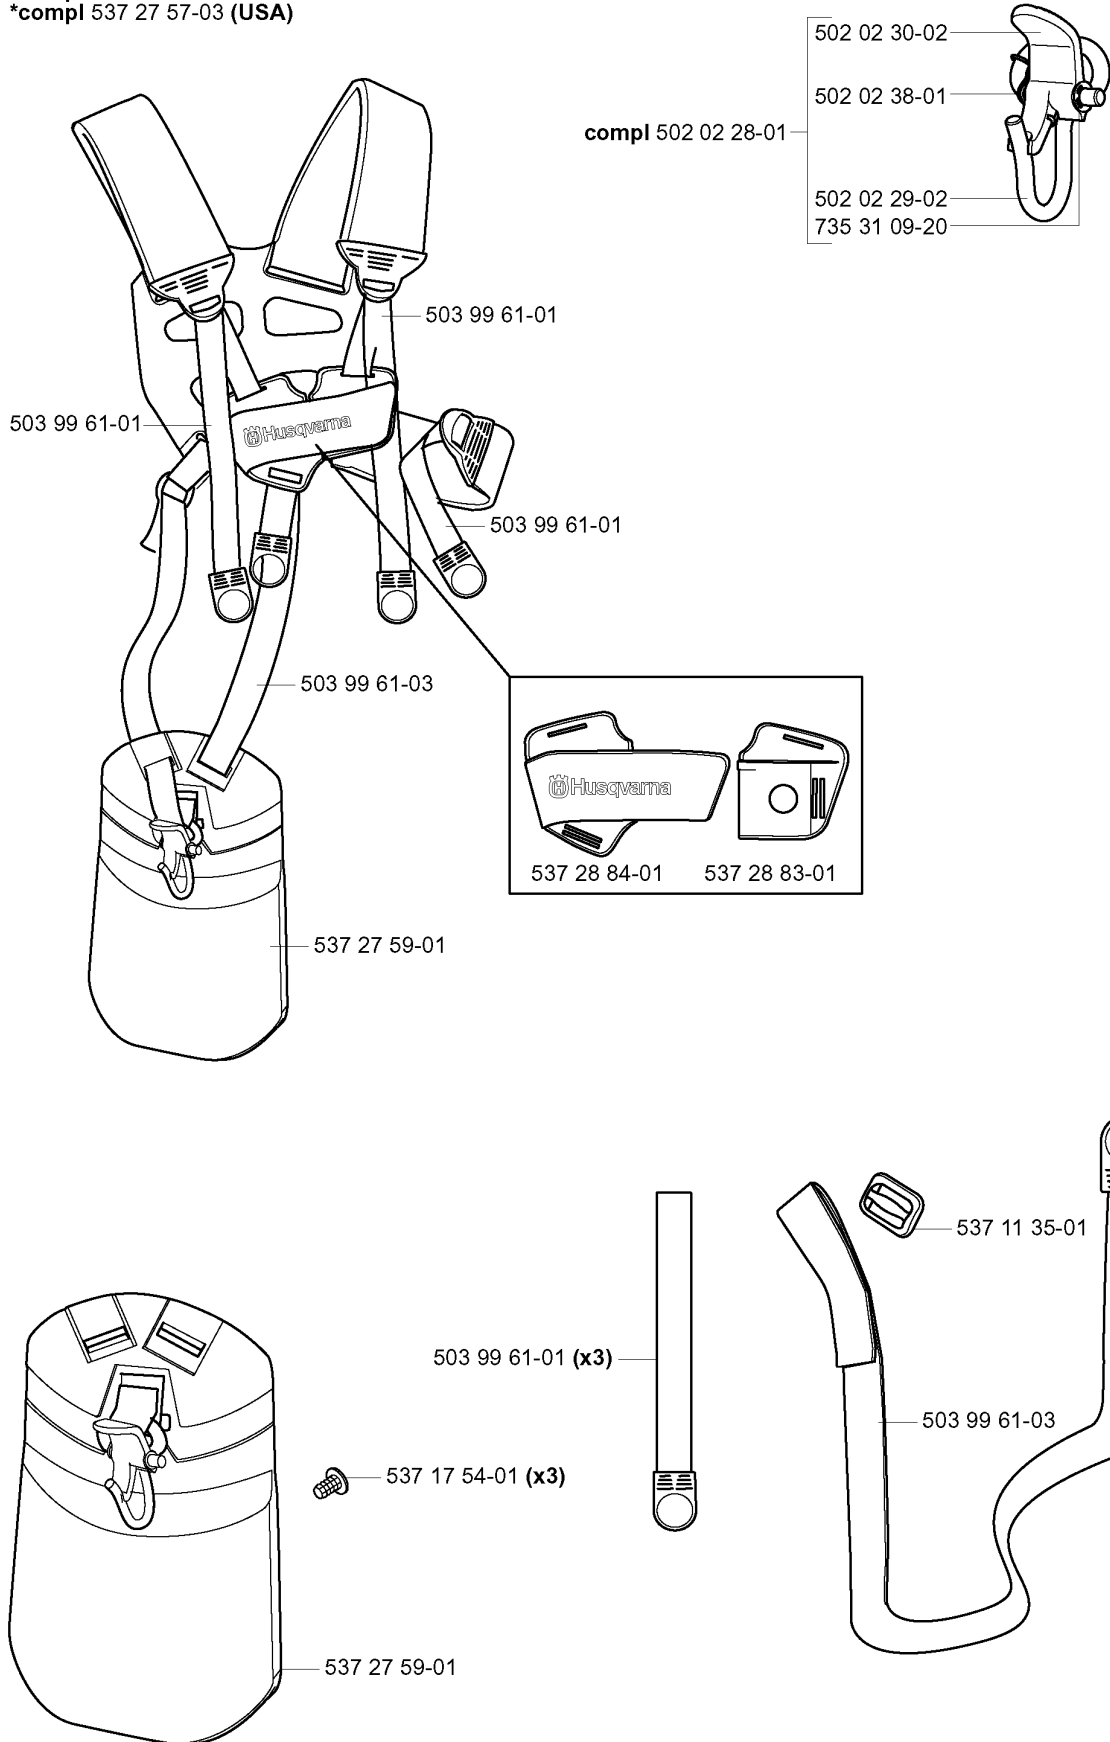

F 323C
323L
323LD
323RJ
325Cx
325Lx
325LDx
325RJx

*compl 537 44 38-02

HANDLE & CONTROLS

325 Lx, 2005-05

Part No	Description	Remark	QTY KIT
503 21 66-18	SCREW IHSCT		2
503 87 79-01	THROTTLE TRIGGER		1
503 87 80-01	THROTTLE LOCKOUT		1
503 87 86-02	THROTTLE WIRE ASSY		1
503 91 81-01	THROTTLE LEVER		1
503 96 13-01	SCREW		1
503 96 13-01	SCREW		1
503 96 14-01	ABSORBER	323L,LD,RJ/325LX,LDX,RJX	1
503 99 55-01	HANDLE HALF	323C,L,LD,RJ	1
503 99 55-02	HANDLE HALF	325CX,LX,LDX,RJX	1
503 99 56-01	HANDLE HALF	323C,L,LD,RJ	1
503 99 56-02	HANDLE HALF	325CX,LX,LDX,RJX	1
537 01 13-01	RECOIL SPRING		1
537 07 39-02	ANTIVIBRATION ELEMENT	323C/325CX	1
537 41 42-01	SHORT CIRCUIT CABLE		1
537 41 90-01	SWITCH		1
537 44 38-02	HANDLE		1
740 42 06-00	O-RING		1
740 42 06-00	O-RING		1

T Duo Balance
*compl 537 27 57-01
*compl 537 27 57-03 (USA)

HARNESS

325 Lx, 2005-05

Part No	Description	Remark	QTY KIT
502 02 28-01	HARNESS		1
502 02 29-02	HARNESS		1
502 02 30-02	HARNESS		1
502 02 38-01	HARNESS		1
503 99 61-01	HARNESS		1
503 99 61-01	HARNESS		3
503 99 61-01	HARNESS		1
503 99 61-01	HARNESS		1
503 99 61-03	BAND		1
503 99 61-03	BAND		1
537 11 35-01	RETAINER		1
537 17 54-01	HARNESS		3
537 27 57-01	HARNESS		1
537 27 57-03	HARNESS	USA	1
537 27 59-01	HIP PAD		1
537 27 59-01	HIP PAD		1
537 28 83-01	FRONT PIECE		1
537 28 84-01	FRONT PIECE		1
735 31 09-20	HARNESS		1