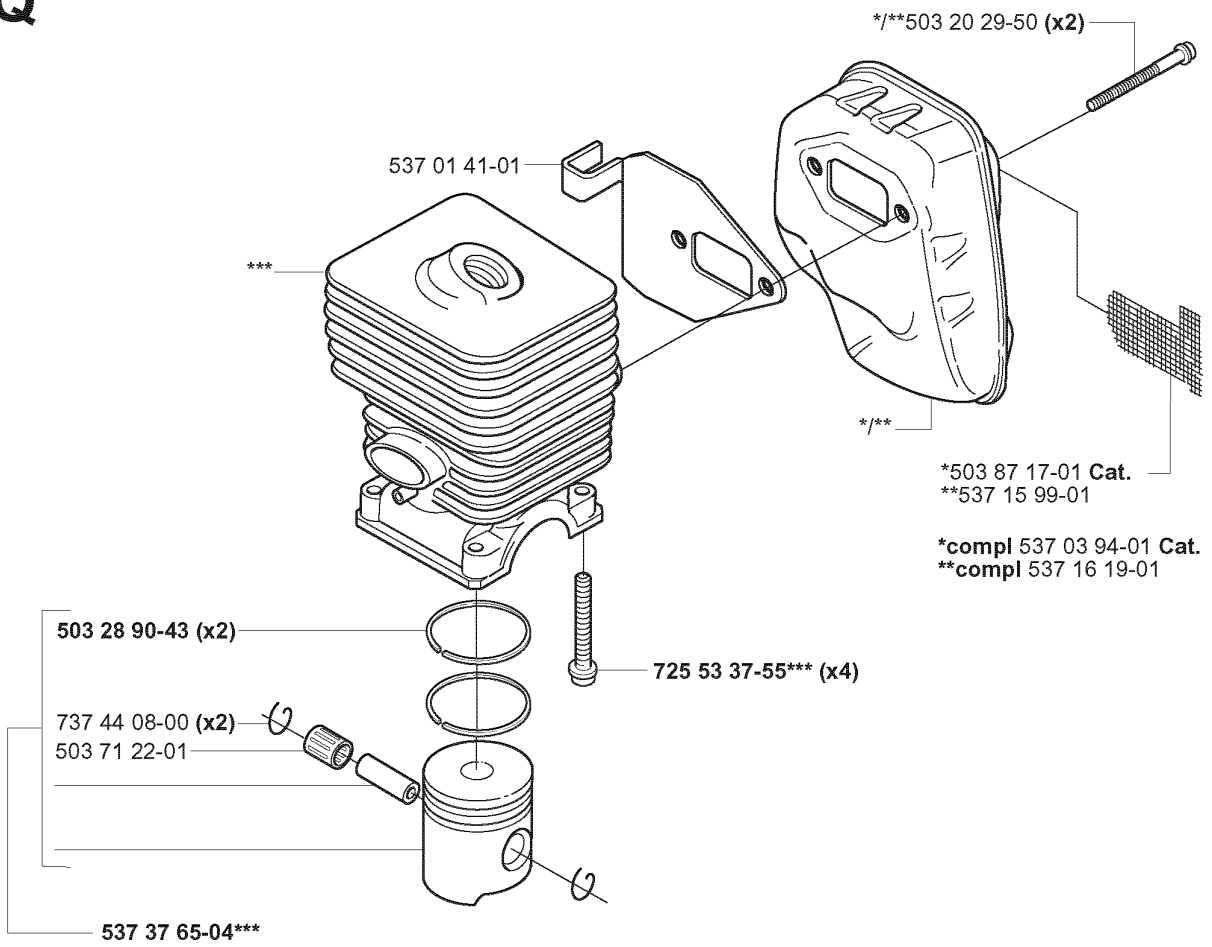

Q ***compl 537 03 20-08