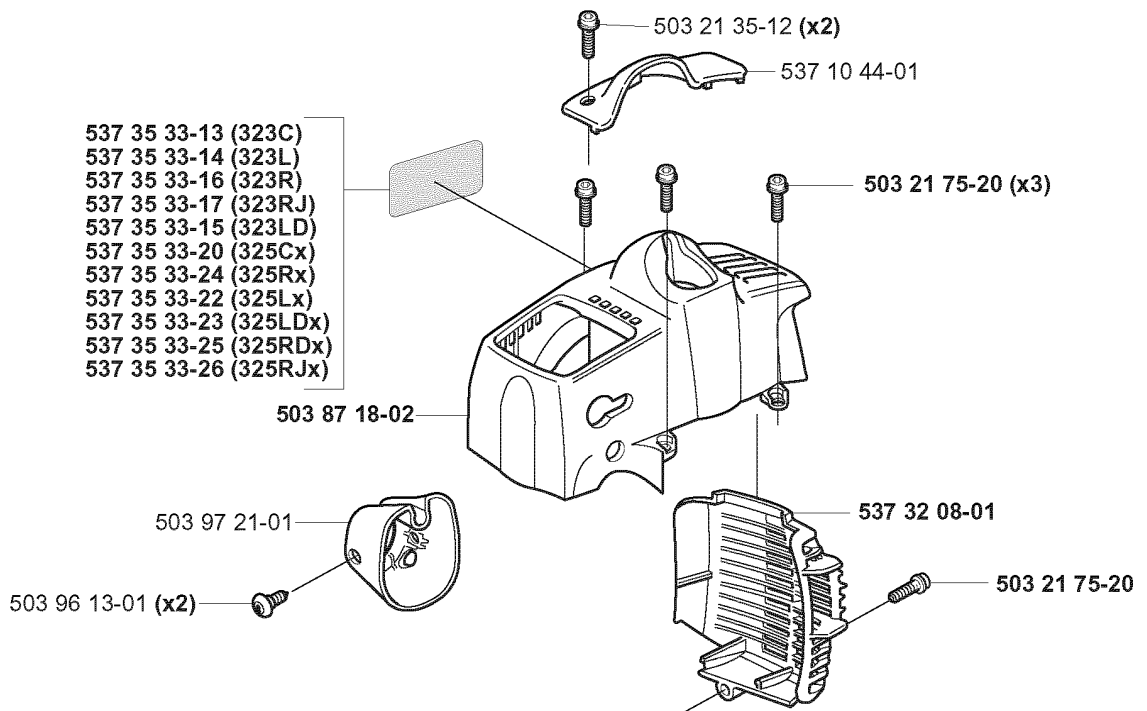

## CRANKSHAFT

325 Lx, 2005-05

Part No	Description	Remark	QTY KIT
503 71 22-01	BEARING		1
503 85 24-75	CRANKSHAFT ASSY		1
503 94 02-03	BEARING CAGE		1
503 94 02-03	BEARING CAGE		1

J