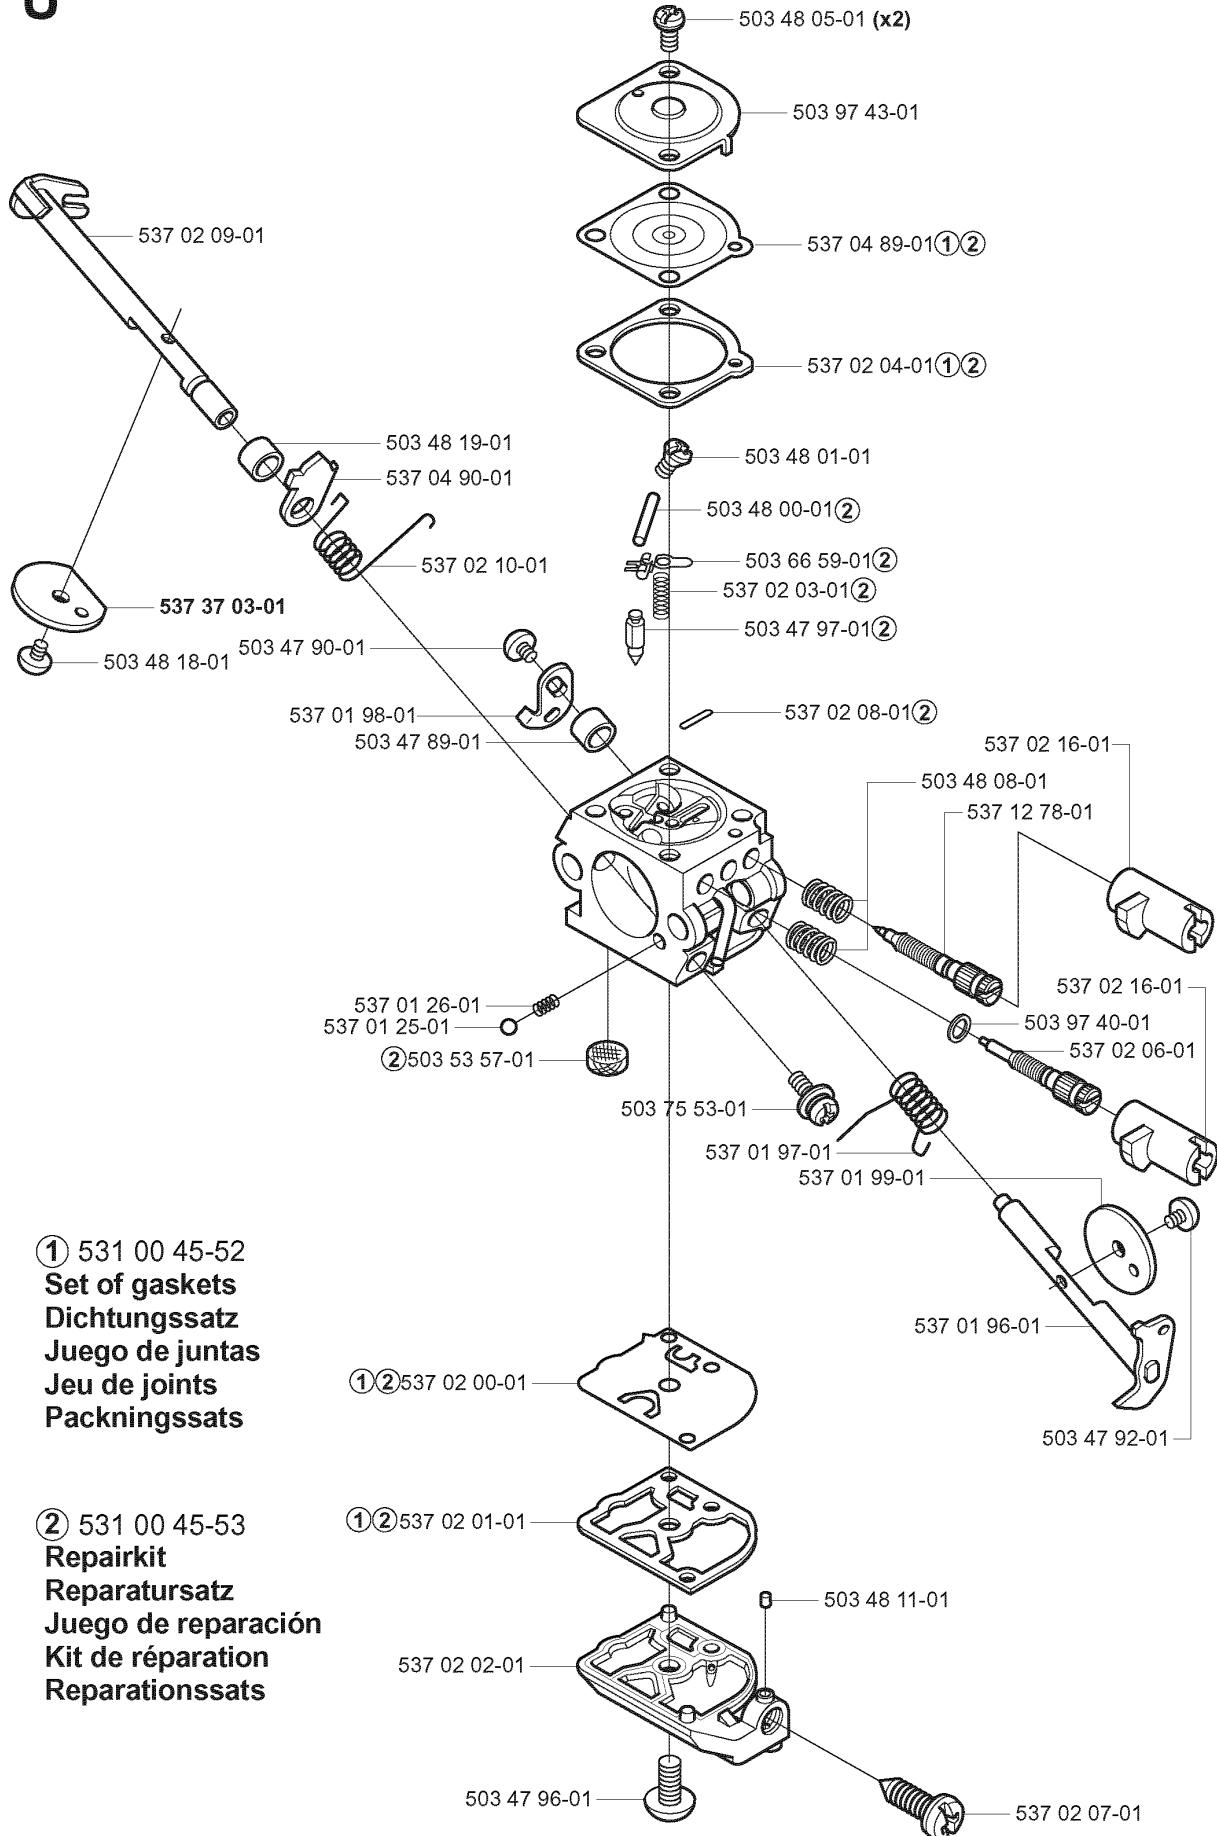

U *compl 503 28 34-01 ZAMA C1Q-EL24

ZAMA C1Q-EL24

① 531 00 45-52
Set of gaskets
Dichtungssatz
Juego de juntas
Jeu de joints
Packningssats

② 531 00 45-53
Repairkit
Reparaturatz
Juego de reparación
Kit de réparation
Reparationssats