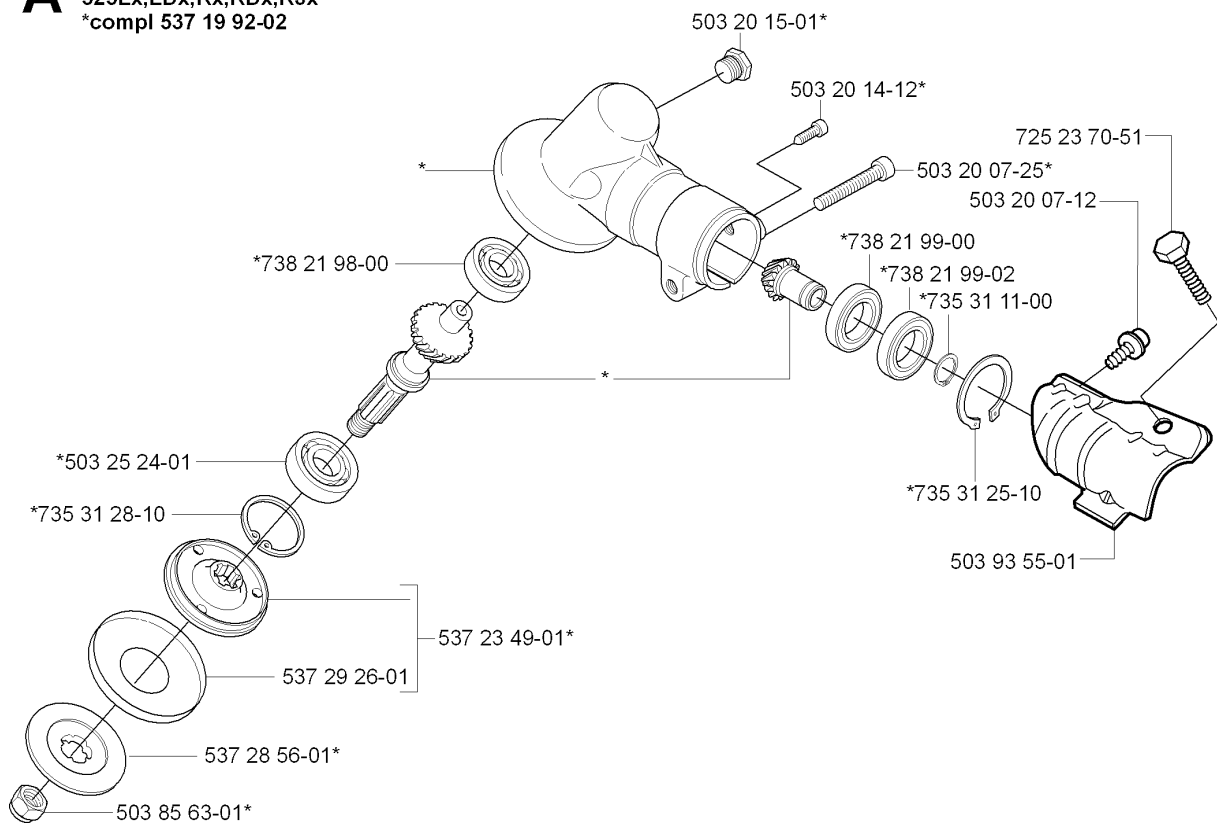

A 323L,LD,R,RJ
325Lx,LDx,Rx,RDx,RJx
*compl 537 19 92-02