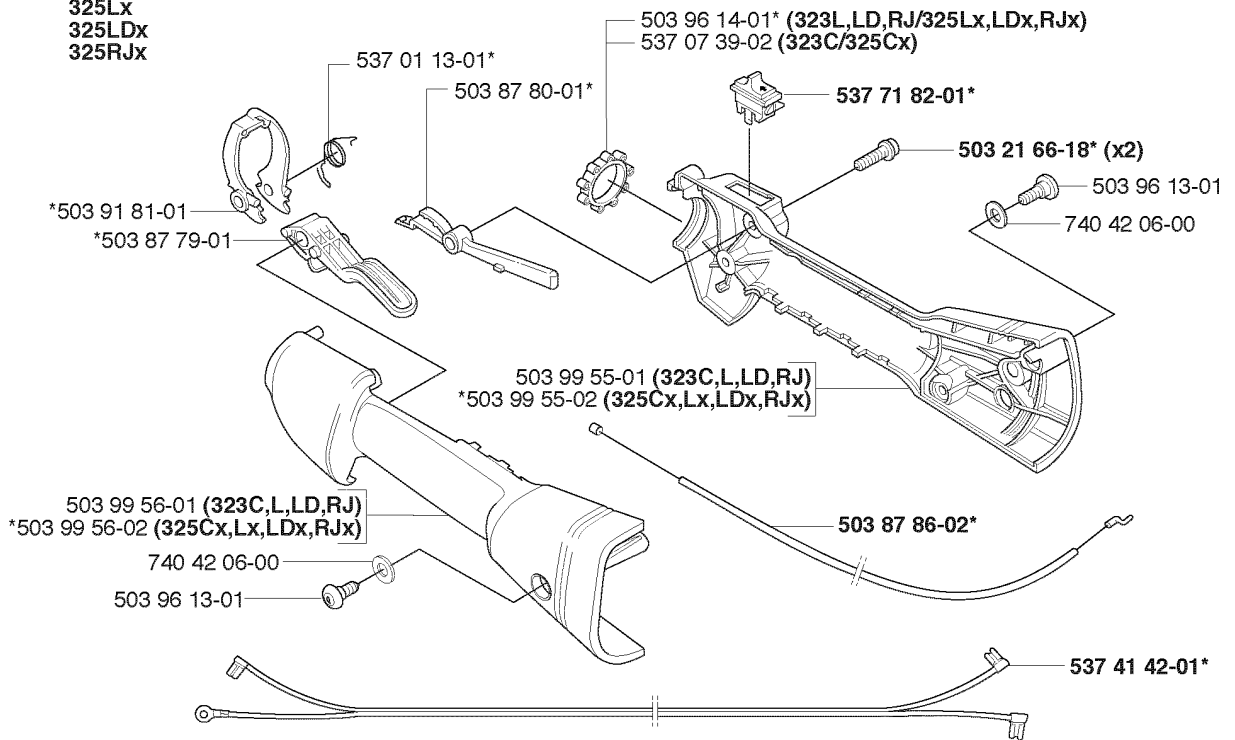

F 323C
323L
323LD
323RJ
325Cx
325Lx
325LDx
325RJx

*compli 537 44 38-02