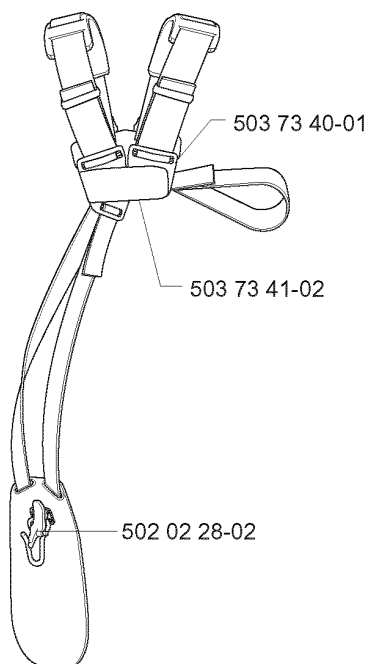

# SPARE PARTS LIST

TRIMMERS/EDGERS

325 Lx, 2005-05

**T** Accessories  
 Zubehöre  
 Accessorios  
 Acessorios  
 Tillbehör

Olja Luftfilter  
 Oil Airfilter  
 Öl Luftfilter  
 Aceite Filtro Air  
 Huile Filtre air

## ACCESSORIES

325 Lx, 2005-05

Part No	Description	Remark	QTY KIT
501 60 02-03	SCREWDRIVER		1
501 78 33-01	SUSPENSION BAIL		1
502 02 28-02	WELT HOOK		1
502 11 46-02	SOCKET WRENCH		1
502 21 58-01	L-NYCKEL		1
502 28 59-01	STOP		1
503 21 83-16	SCREW		1
503 73 40-01	FRONT PIECE		1
503 73 41-02	FRONT PIECE		1
503 80 17-01	GREASE		1
503 97 64-01	GREASE		1
531 00 92-48	FILTER OIL		1
537 21 62-01	HARNESS		1
537 21 62-02	HARNESS		1
537 21 63-01	HARNESS		1
537 21 63-02	HARNESS		1
537 31 29-01	TRANSPORT GUARD		1