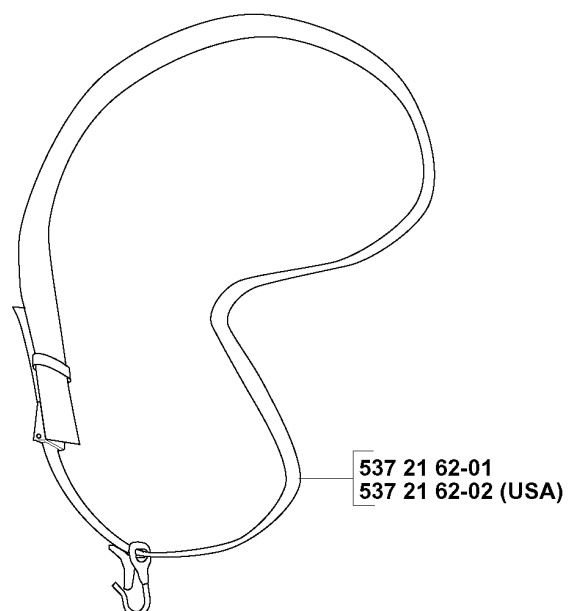

*compl 501 78 33-01

compl 537 21 63-01
 compl 537 21 63-02 (USA)

ACCESSORIES

325 RDX, 2005-05

Part No	Description	Remark	QTY KIT
501 60 02-03	SCREWDRIVER		1
501 78 33-01	SUSPENSION BAIL		1
502 02 28-02	WELT HOOK		1
502 11 46-02	SOCKET WRENCH		1
502 21 58-01	L-NYCKEL		1
502 28 59-01	STOP		1
503 21 83-16	SCREW		1
503 73 40-01	FRONT PIECE		1
503 73 41-02	FRONT PIECE		1
503 80 17-01	GREASE	323C, 325CX	1
503 97 64-01	GREASE		1
531 00 92-48	FILTER OIL		1
537 21 62-01	HARNESS		1
537 21 62-02	HARNESS	USA	1
537 21 63-01	HARNESS		1
537 21 63-02	HARNESS	USA	1
537 31 29-01	TRANSPORT GUARD	200-275 MM	1

*compl 503 97 71-01
 323L
 323LD
 325Lx
 325LDx

ACCESSORIES

325 RDX, 2005-05

Part No	Description	Remark	QTY KIT
502 27 22-01	SAW BLADE GUARD		1
503 21 07-16	SCREW IHSCCT		1
503 21 07-16	SCREW IHSCCT		1
503 21 07-16	SCREW IHSCCT		1
503 21 75-16	SCREW IHSCFT		4
503 21 75-16	SCREW IHSCFT		1
503 79 88-01	BLADE		1
503 79 88-01	BLADE		1
503 79 88-01	BLADE		1
503 93 42-02	COMBI GUARD	323R 323RJ 325RX 325RJX 325RDX	1
503 97 71-01	TRIMMER GUARD	323L 323LD 325LX 325LDX	1
530 05 22-86	LINE LIMITER		1
537 04 75-01	CLAMP		1
537 07 67-01	TRIMMER GUARD	325CX	1
537 18 96-01	TRIMMER GUARD	323C	1
537 29 34-01	ADAPTER		1
537 29 95-01	SAW BLADE GUARD	323R 325RX 325RDX	1
725 23 68-71	SCREW EHHM		2

537 29 48-02

503 79 56-01

BEVEL GEAR & SHAFT

325 RDX, 2005-05

Part No	Description	Remark	QTY KIT
503 20 07-30	SCREW IHSCFM		1
503 21 98-35	SCREW		1
503 22 26-01	NUT		1
503 25 05-01	BALL BEARING		2
503 79 56-01	LABEL		1
537 04 25-01	ATTACHMENT PLATE		1
537 07 62-01	BEARING HOUSING		1
537 07 63-01	DRIVER		1
537 07 64-01	BLADE SHAFT		1
537 07 65-01	BEARING HOUSING		1
537 07 68-02	HANDLE		1
537 07 74-01	TUBE		1
537 11 46-01	WASHER		1
537 11 47-01	NUT		1
537 23 75-01	CLUTCH DRUM ASSY		1
537 29 48-02	LABEL		1
537 35 15-01	DRIVE SHAFT		1
725 23 70-51	SCREW		1
735 31 12-00	CIRCLIP		1
735 31 27-01	CIRCLIP		1