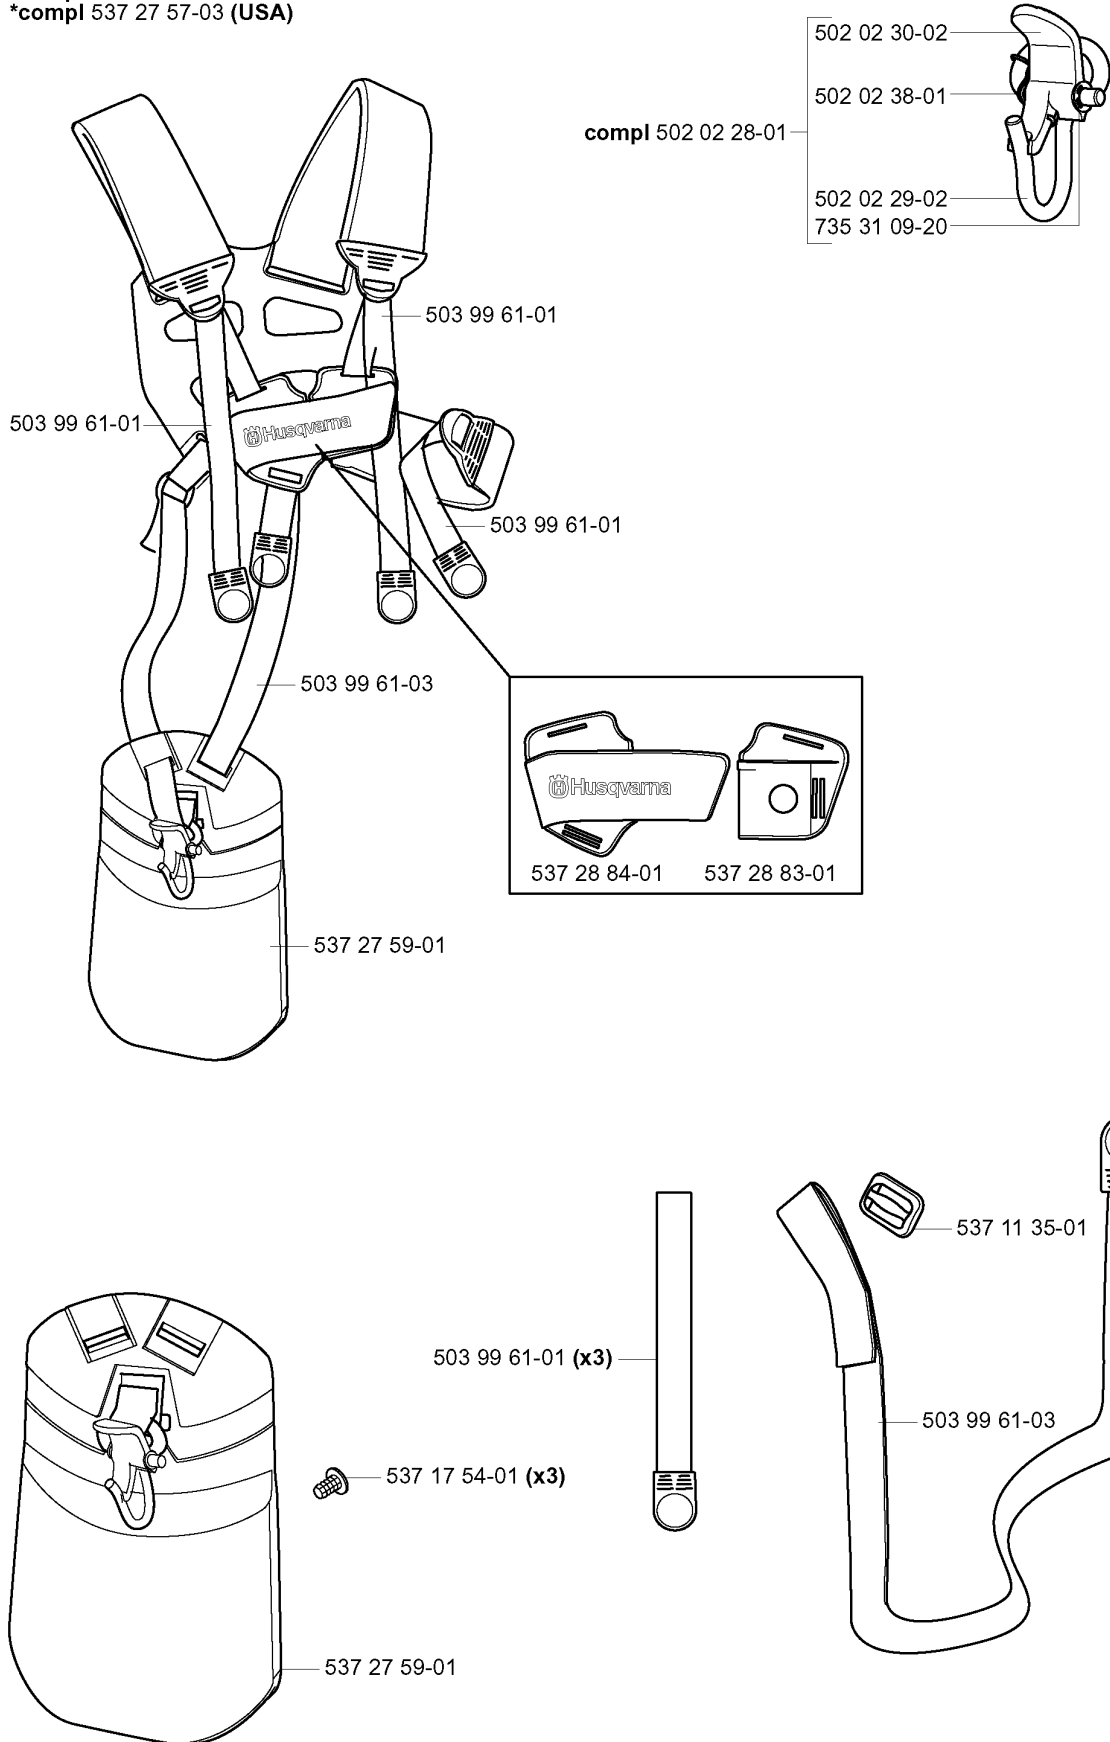

T Duo Balance
*compl 537 27 57-01
*compl 537 27 57-03 (USA)