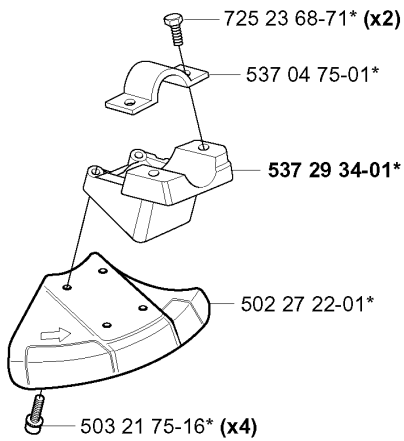

T Accessories
Zubehöre
Accessoires
Accesorios
Tillbehör

*compl 537 29 95-01
323R
325Rx
325RDx