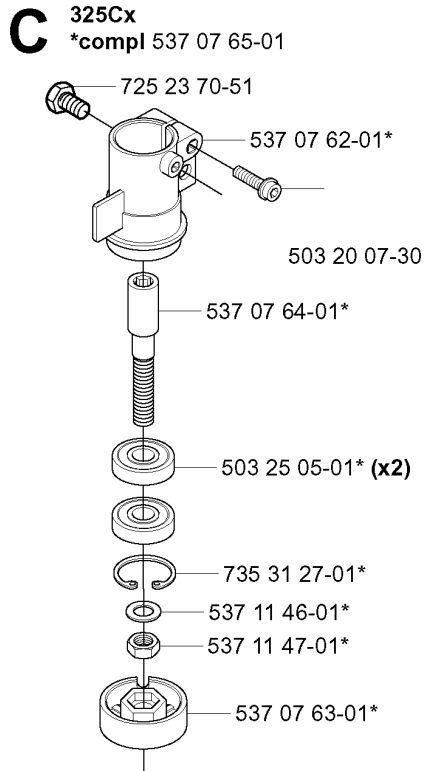

*compl 503 97 71-01
 323L
 323LD
 325Lx
 325LDx

ACCESSORIES

325 RDX, 2005-05

Part No	Description	Remark	QTY KIT
502 27 22-01	SAW BLADE GUARD		1
503 21 07-16	SCREW IHSCCT		1
503 21 07-16	SCREW IHSCCT		1
503 21 07-16	SCREW IHSCCT		1
503 21 75-16	SCREW IHSCFT		4
503 21 75-16	SCREW IHSCFT		1
503 79 88-01	BLADE		1
503 79 88-01	BLADE		1
503 79 88-01	BLADE		1
503 93 42-02	COMBI GUARD	323R 323RJ 325RX 325RJX 325RDX	1
503 97 71-01	TRIMMER GUARD	323L 323LD 325LX 325LDX	1
530 05 22-86	LINE LIMITER		1
537 04 75-01	CLAMP		1
537 07 67-01	TRIMMER GUARD	325CX	1
537 18 96-01	TRIMMER GUARD	323C	1
537 29 34-01	ADAPTER		1
537 29 95-01	SAW BLADE GUARD	323R 325RX 325RDX	1
725 23 68-71	SCREW EHHM		2

A 323L,LD,R,RJ
325Lx,LDx,Rx,RDx,RJx
*compl 537 19 92-02

BEVEL GEAR

325 RDX, 2005-05

Part No	Description	Remark	QTY KIT
503 20 07-12	SCREW IHSCFM		1
503 20 07-25	SCREW IHSCFM		1
503 20 14-12	SCREW IHSCFMO		1
503 20 15-01	SCREW IHHM		1
503 25 24-01	BALL BEARING		1
503 85 63-01	NUT		1
503 93 55-01	CLAMP.GUARD		1
537 19 92-02	BEVEL GEAR ASSY		1
537 23 49-01	DRIVER ASSY		1
537 28 56-01	SUPPORT FLANGE		1
537 29 26-01	CUP		1
725 23 70-51	SCREW		1
735 31 11-00	CIRCLIP		1
735 31 25-10	CIRCLIP		1
735 31 28-10	CIRCLIP		1
738 21 98-00	BALL BEARING		1
738 21 99-00	BALL BEARING		1
738 21 99-02	BALL BEARING		1

537 29 48-02

503 79 56-01

BEVEL GEAR & SHAFT

325 RDX, 2005-05

Part No	Description	Remark	QTY KIT
503 20 07-30	SCREW IHSCFM		1
503 21 98-35	SCREW		1
503 22 26-01	NUT		1
503 25 05-01	BALL BEARING		2
503 79 56-01	LABEL		1
537 04 25-01	ATTACHMENT PLATE		1
537 07 62-01	BEARING HOUSING		1
537 07 63-01	DRIVER		1
537 07 64-01	BLADE SHAFT		1
537 07 65-01	BEARING HOUSING		1
537 07 68-02	HANDLE		1
537 07 74-01	TUBE		1
537 11 46-01	WASHER		1
537 11 47-01	NUT		1
537 23 75-01	CLUTCH DRUM ASSY		1
537 29 48-02	LABEL		1
537 35 15-01	DRIVE SHAFT		1
725 23 70-51	SCREW		1
735 31 12-00	CIRCLIP		1
735 31 27-01	CIRCLIP		1