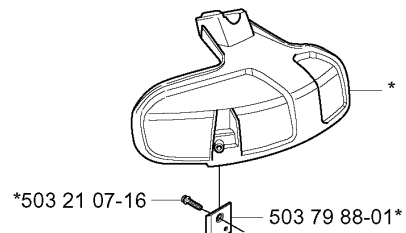

*compl 503 97 71-01
323L
323LD
325Lx
325LDx