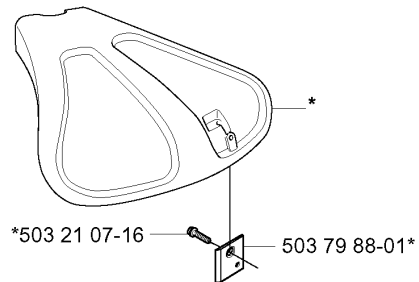

*compl 537 07 67-01
325Cx