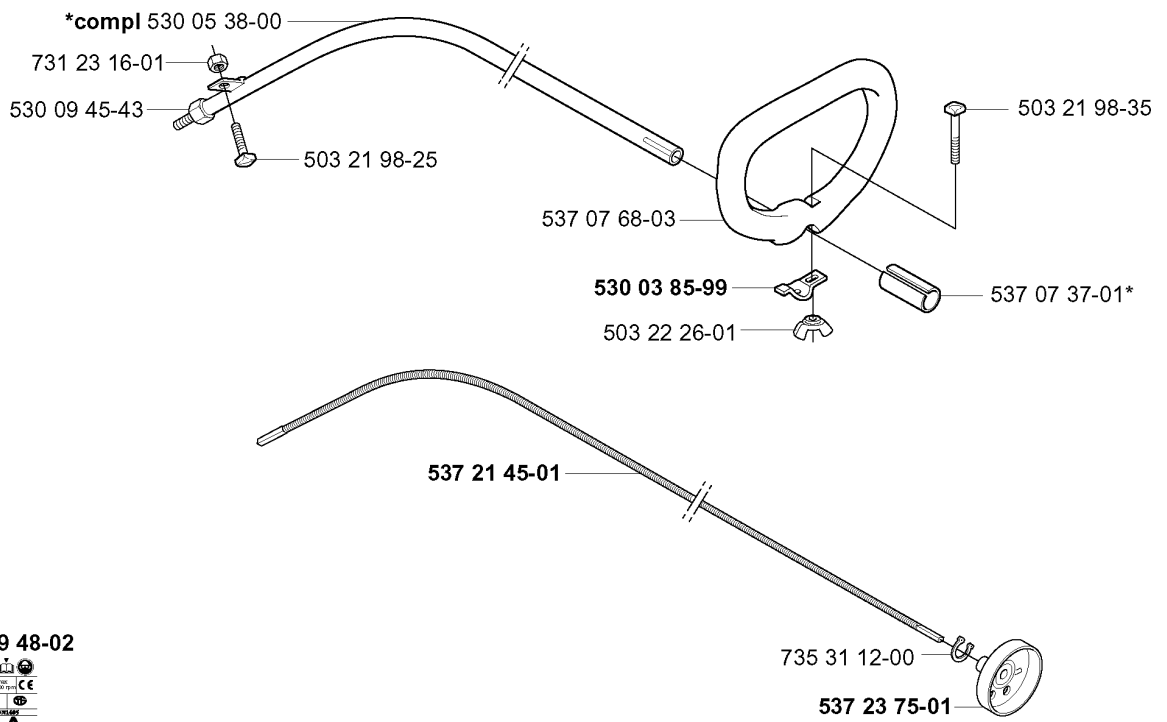

B

323C

537 29 48-02

503 79 56-01