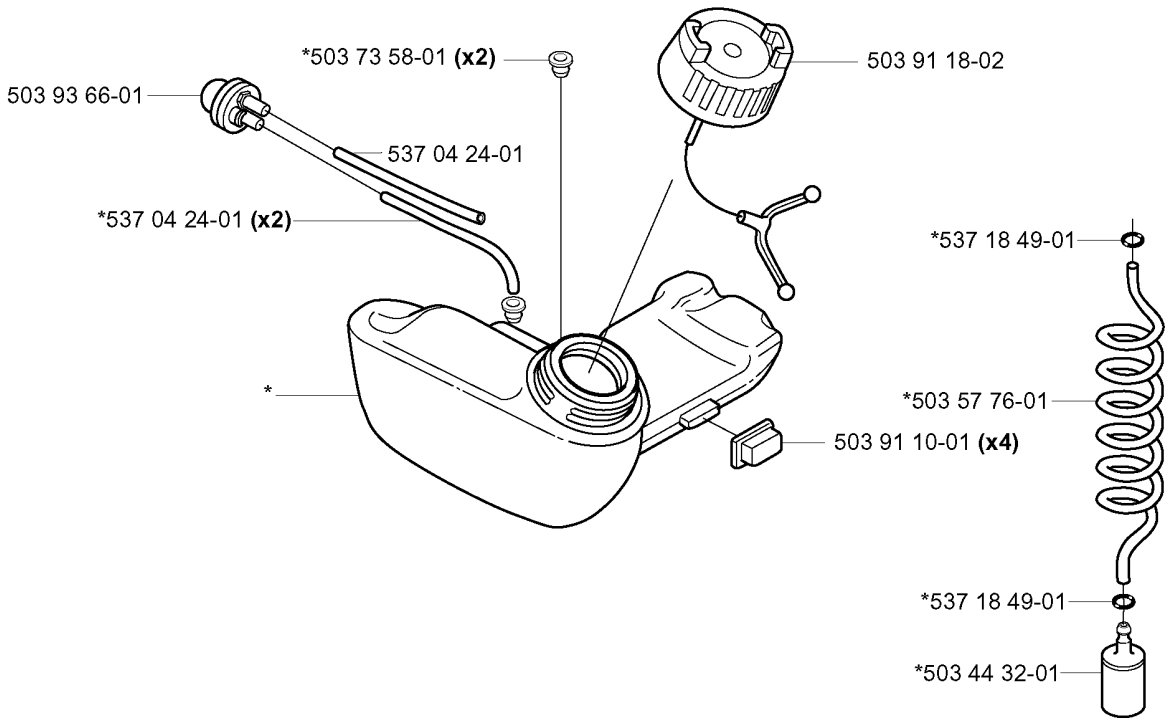

N *compl 537 06 86-02