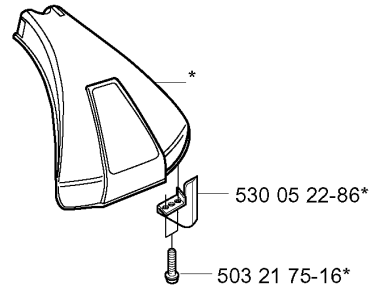

*compl 537 18 96-01
323C