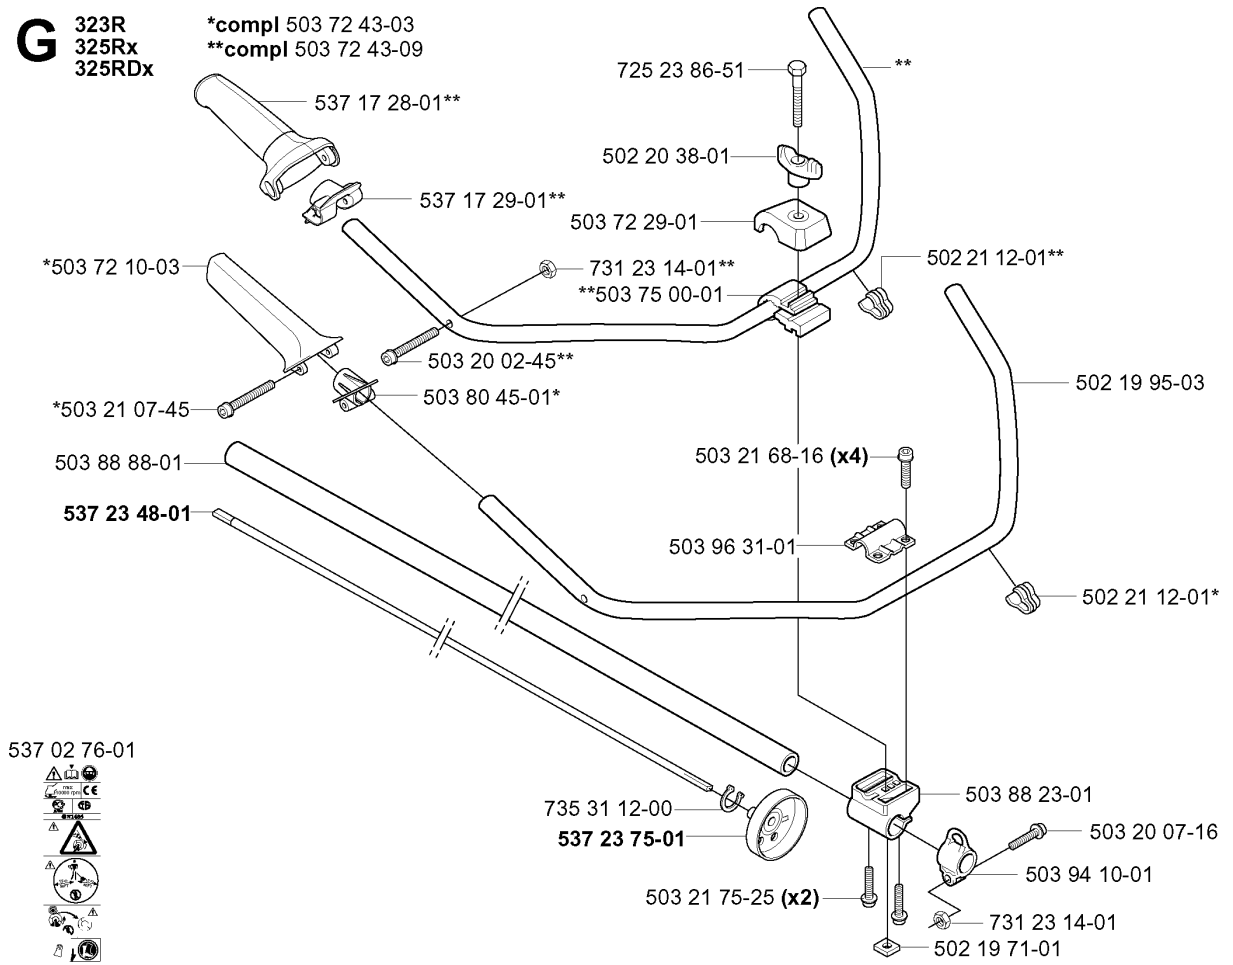

G 323R
325Rx
325RDx

*compl 503 72 43-03
**compl 503 72 43-09