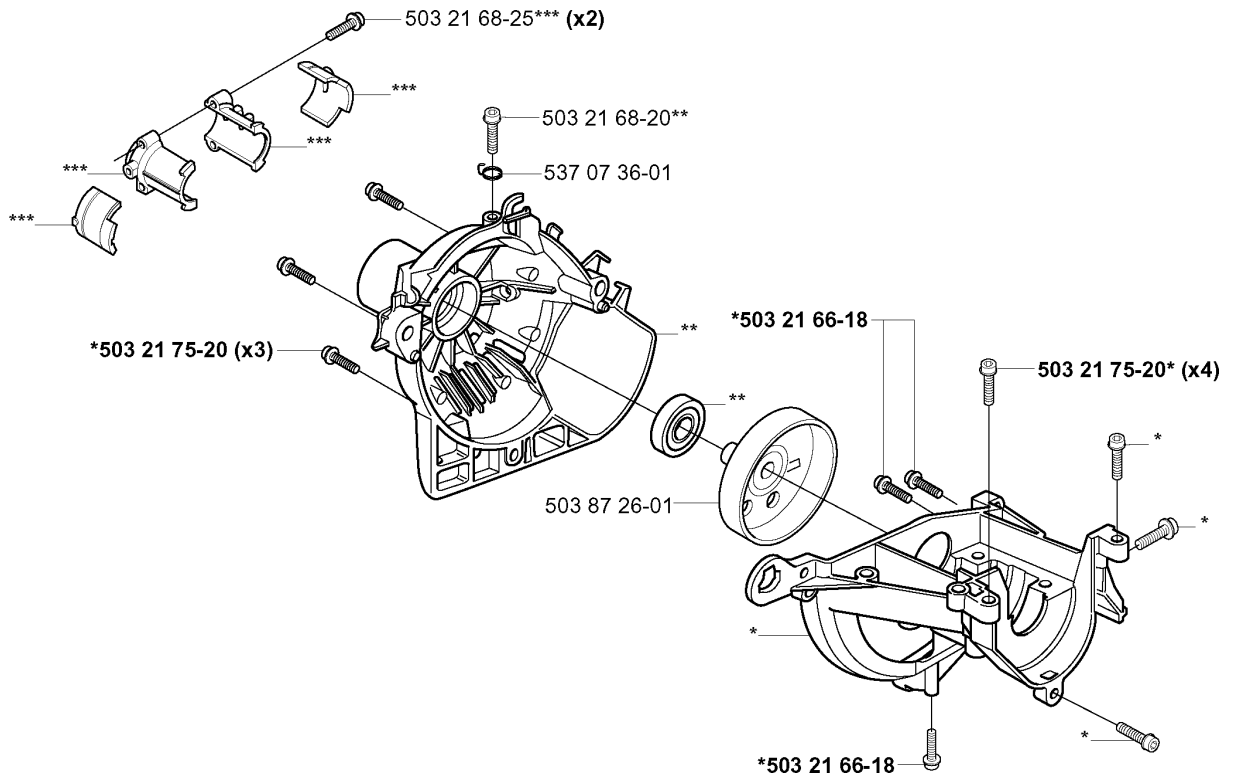

R *compl 537 04 11-02
**compl 537 04 12-03
***compl 537 30 96-01