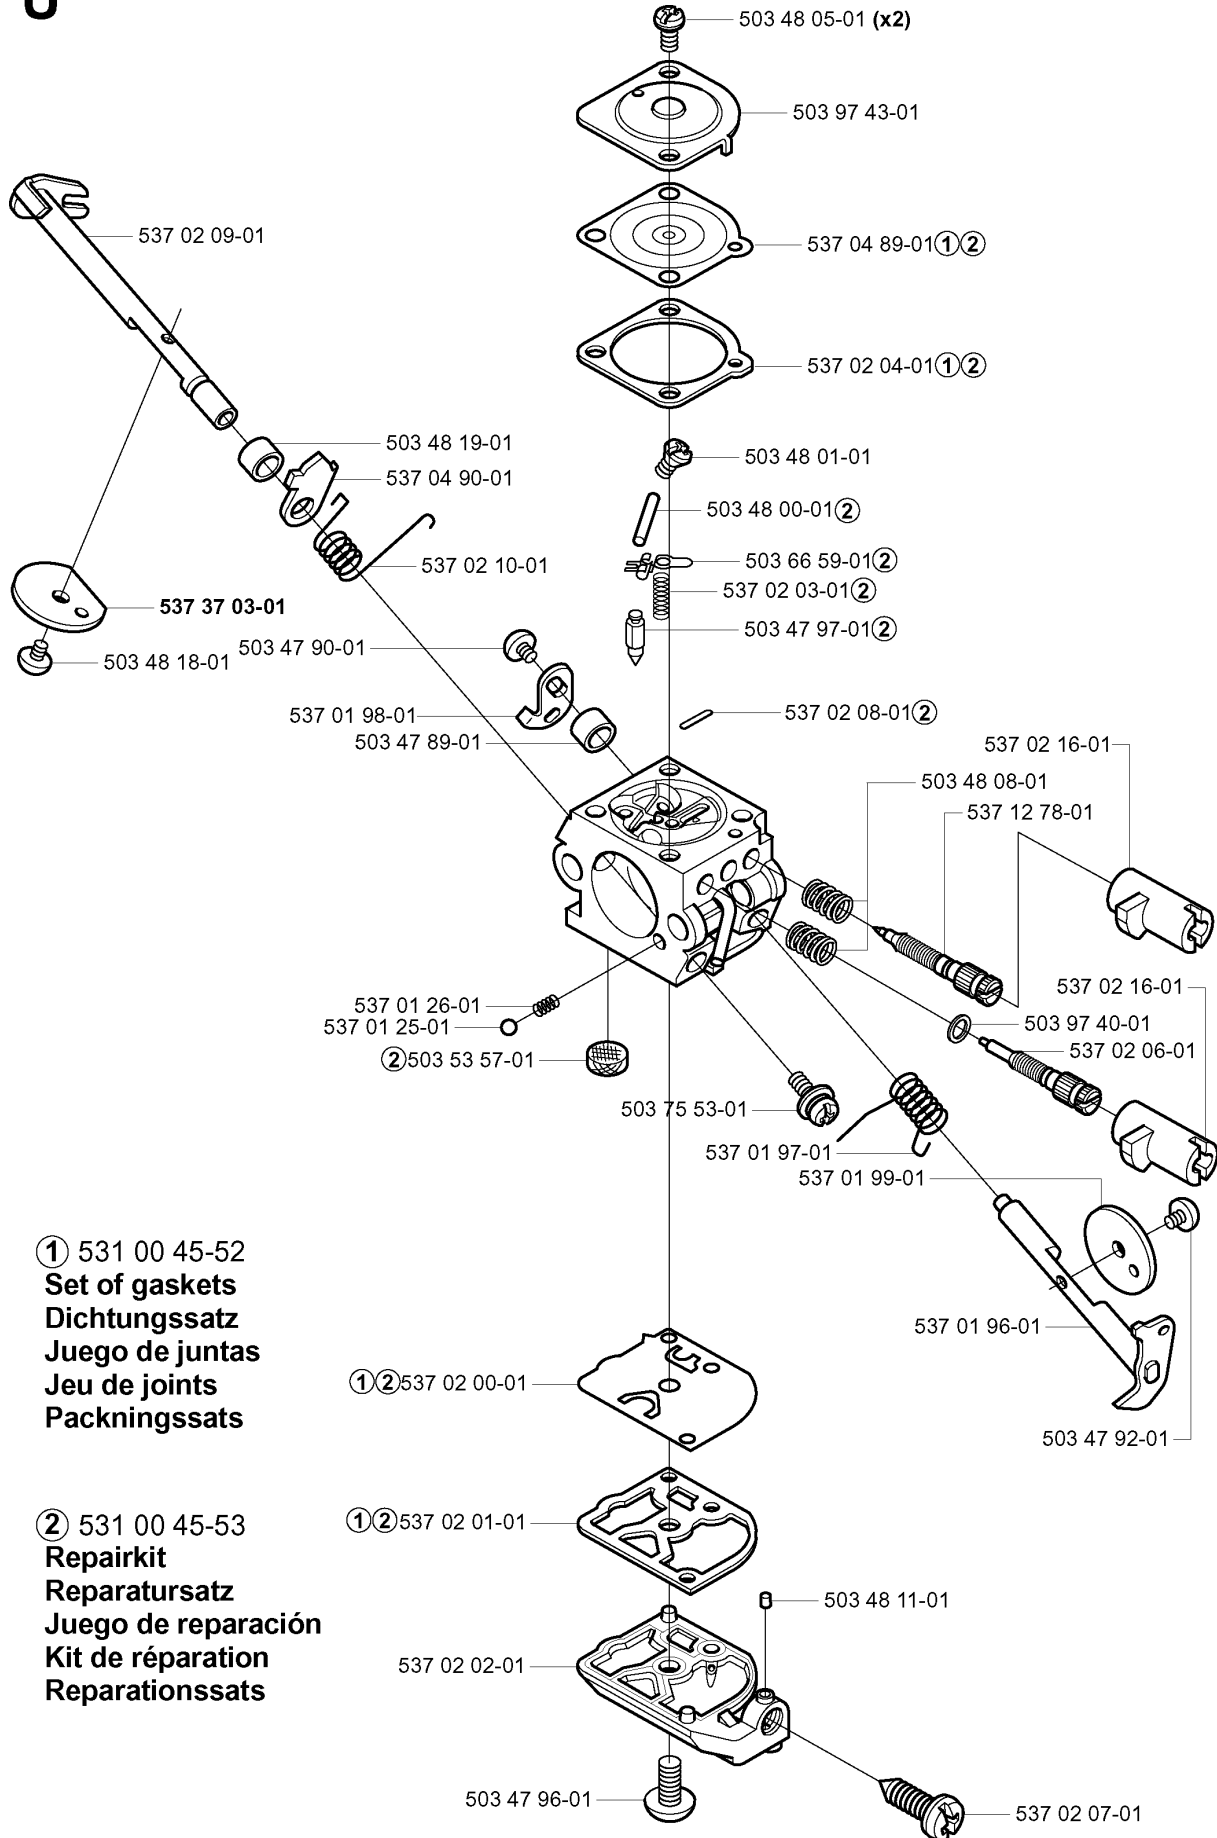

U *compl 503 28 34-01 ZAMA C1Q-EL24

ZAMA C1Q-EL24

① 531 00 45-52
Set of gaskets
Dichtungssatz
Juego de juntas
Jeu de joints
Packningssatz

② 531 00 45-53
Repairkit
Reparaturatz
Juego de reparación
Kit de réparation
Reparationssatz