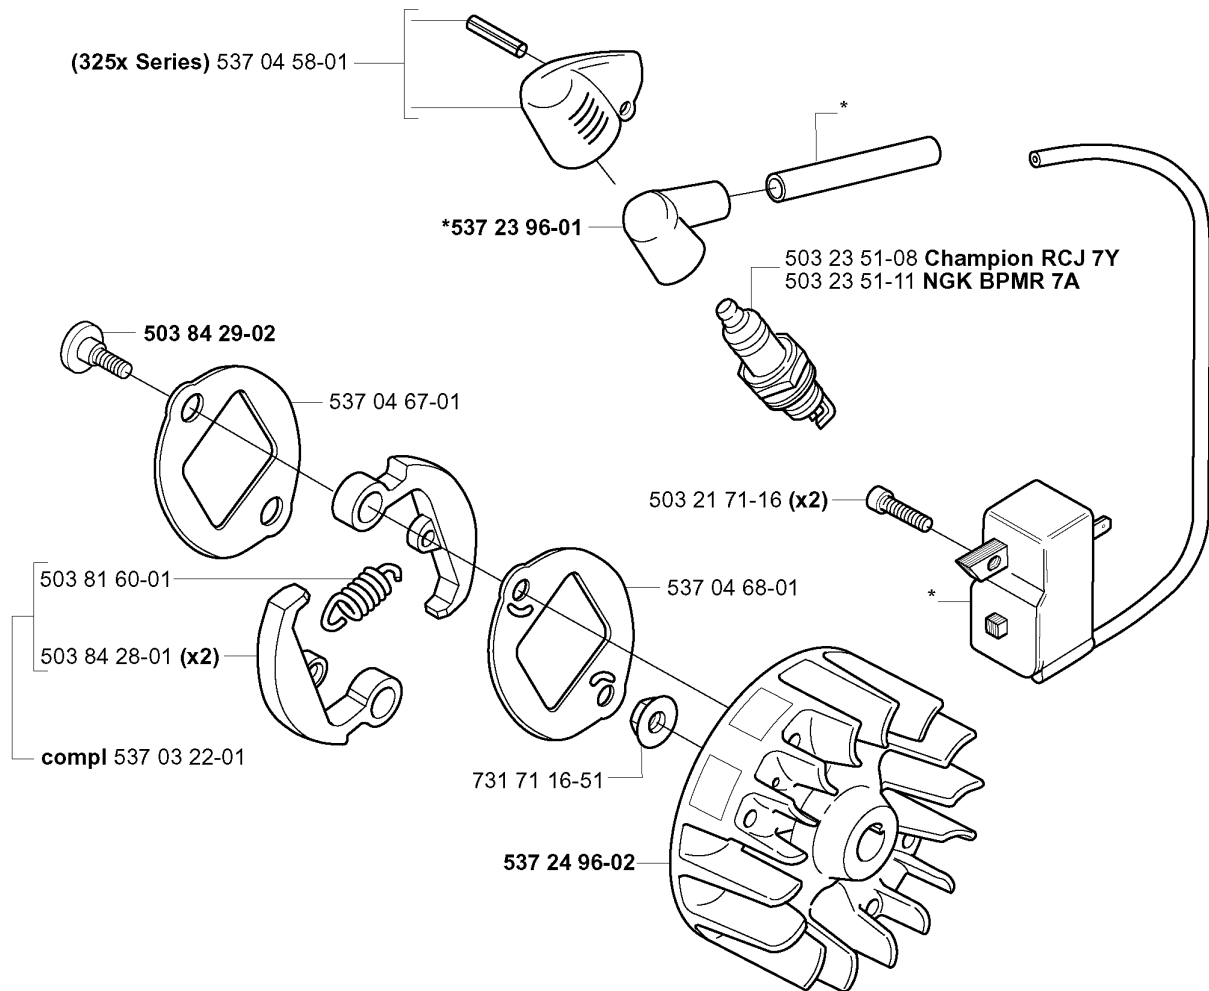

P *compl 537 41 87-01