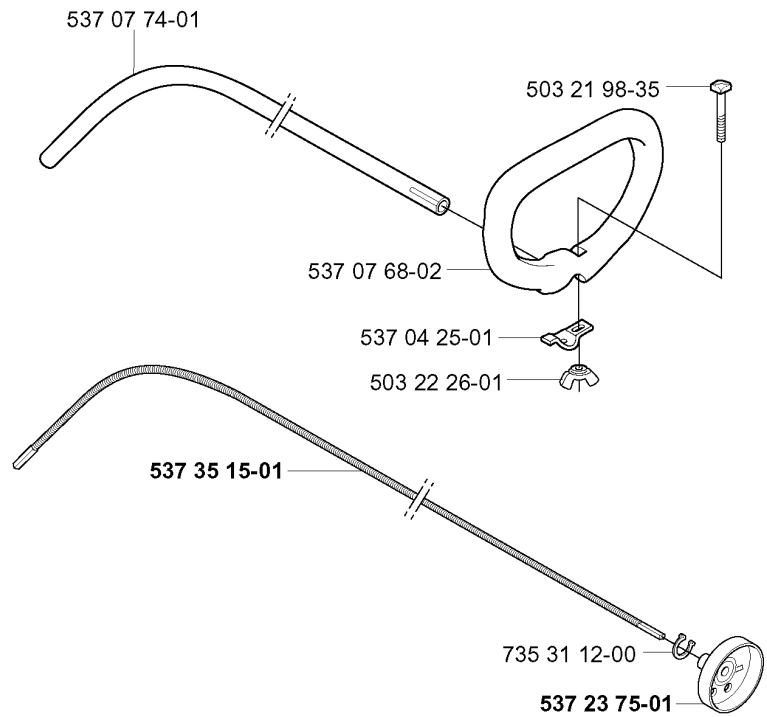

*compl 503 97 71-01
 323L
 323LD
 325Lx
 325LDx

ACCESSORIES

325 RDX, 2005-05

Part No	Description	Remark	QTY KIT
502 27 22-01	SAW BLADE GUARD		1
503 21 07-16	SCREW IHSCCT		1
503 21 07-16	SCREW IHSCCT		1
503 21 07-16	SCREW IHSCCT		1
503 21 75-16	SCREW IHSCFT		4
503 21 75-16	SCREW IHSCFT		1
503 79 88-01	BLADE		1
503 79 88-01	BLADE		1
503 79 88-01	BLADE		1
503 93 42-02	COMBI GUARD	323R 323RJ 325RX 325RJX 325RDX	1
503 97 71-01	TRIMMER GUARD	323L 323LD 325LX 325LDX	1
530 05 22-86	LINE LIMITER		1
537 04 75-01	CLAMP		1
537 07 67-01	TRIMMER GUARD	325CX	1
537 18 96-01	TRIMMER GUARD	323C	1
537 29 34-01	ADAPTER		1
537 29 95-01	SAW BLADE GUARD	323R 325RX 325RDX	1
725 23 68-71	SCREW EHHM		2

A 323L,LD,R,RJ
325Lx,LDx,Rx,RDx,RJx
*compl 537 19 92-02

BEVEL GEAR

325 RDX, 2005-05

Part No	Description	Remark	QTY KIT
503 20 07-12	SCREW IHSCFM		1
503 20 07-25	SCREW IHSCFM		1
503 20 14-12	SCREW IHSCFMO		1
503 20 15-01	SCREW IHHM		1
503 25 24-01	BALL BEARING		1
503 85 63-01	NUT		1
503 93 55-01	CLAMP.GUARD		1
537 19 92-02	BEVEL GEAR ASSY		1
537 23 49-01	DRIVER ASSY		1
537 28 56-01	SUPPORT FLANGE		1
537 29 26-01	CUP		1
725 23 70-51	SCREW		1
735 31 11-00	CIRCLIP		1
735 31 25-10	CIRCLIP		1
735 31 28-10	CIRCLIP		1
738 21 98-00	BALL BEARING		1
738 21 99-00	BALL BEARING		1
738 21 99-02	BALL BEARING		1

537 29 48-02

503 79 56-01

BEVEL GEAR & SHAFT

325 RDX, 2005-05

Part No	Description	Remark	QTY KIT
503 20 07-30	SCREW IHSCFM		1
503 21 98-35	SCREW		1
503 22 26-01	NUT		1
503 25 05-01	BALL BEARING		2
503 79 56-01	LABEL		1
537 04 25-01	ATTACHMENT PLATE		1
537 07 62-01	BEARING HOUSING		1
537 07 63-01	DRIVER		1
537 07 64-01	BLADE SHAFT		1
537 07 65-01	BEARING HOUSING		1
537 07 68-02	HANDLE		1
537 07 74-01	TUBE		1
537 11 46-01	WASHER		1
537 11 47-01	NUT		1
537 23 75-01	CLUTCH DRUM ASSY		1
537 29 48-02	LABEL		1
537 35 15-01	DRIVE SHAFT		1
725 23 70-51	SCREW		1
735 31 12-00	CIRCLIP		1
735 31 27-01	CIRCLIP		1