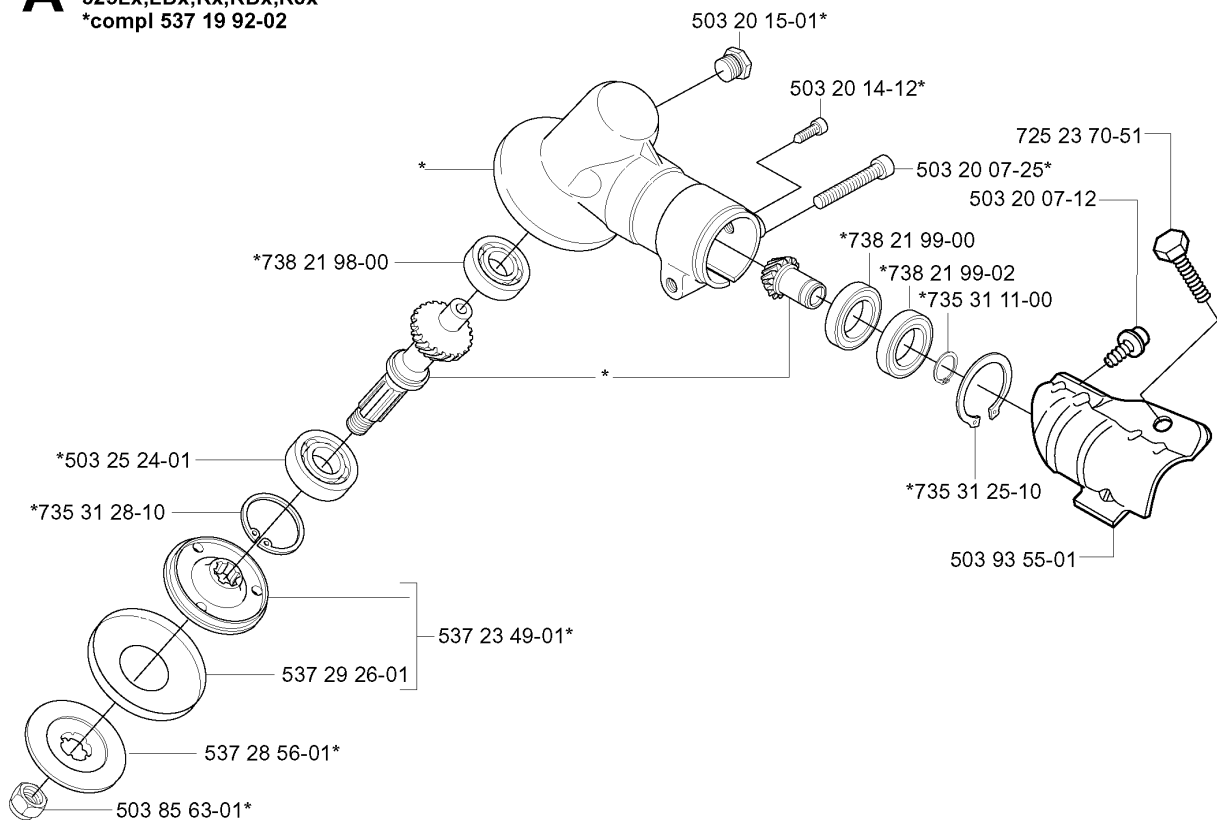

*compl 503 97 71-01
 323L
 323LD
 325Lx
 325LDx

ACCESSORIES

325 RDX, 2005-05

Part No	Description	Remark	QTY KIT
502 27 22-01	SAW BLADE GUARD		1
503 21 07-16	SCREW IHSCCT		1
503 21 07-16	SCREW IHSCCT		1
503 21 07-16	SCREW IHSCCT		1
503 21 75-16	SCREW IHSCFT		4
503 21 75-16	SCREW IHSCFT		1
503 79 88-01	BLADE		1
503 79 88-01	BLADE		1
503 79 88-01	BLADE		1
503 93 42-02	COMBI GUARD	323R 323RJ 325RX 325RJX 325RDX	1
503 97 71-01	TRIMMER GUARD	323L 323LD 325LX 325LDX	1
530 05 22-86	LINE LIMITER		1
537 04 75-01	CLAMP		1
537 07 67-01	TRIMMER GUARD	325CX	1
537 18 96-01	TRIMMER GUARD	323C	1
537 29 34-01	ADAPTER		1
537 29 95-01	SAW BLADE GUARD	323R 325RX 325RDX	1
725 23 68-71	SCREW EHHM		2

A 323L,LD,R,RJ
325Lx,LDx,Rx,RDx,RJx
*compl 537 19 92-02

BEVEL GEAR

325 RDX, 2005-05

Part No	Description	Remark	QTY KIT
503 20 07-12	SCREW IHSCFM		1
503 20 07-25	SCREW IHSCFM		1
503 20 14-12	SCREW IHSCFMO		1
503 20 15-01	SCREW IHHM		1
503 25 24-01	BALL BEARING		1
503 85 63-01	NUT		1
503 93 55-01	CLAMP.GUARD		1
537 19 92-02	BEVEL GEAR ASSY		1
537 23 49-01	DRIVER ASSY		1
537 28 56-01	SUPPORT FLANGE		1
537 29 26-01	CUP		1
725 23 70-51	SCREW		1
735 31 11-00	CIRCLIP		1
735 31 25-10	CIRCLIP		1
735 31 28-10	CIRCLIP		1
738 21 98-00	BALL BEARING		1
738 21 99-00	BALL BEARING		1
738 21 99-02	BALL BEARING		1

537 29 48-02

503 79 56-01

BEVEL GEAR & SHAFT

325 RDX, 2005-05

Part No	Description	Remark	QTY KIT
503 20 07-30	SCREW IHSCFM		1
503 21 98-35	SCREW		1
503 22 26-01	NUT		1
503 25 05-01	BALL BEARING		2
503 79 56-01	LABEL		1
537 04 25-01	ATTACHMENT PLATE		1
537 07 62-01	BEARING HOUSING		1
537 07 63-01	DRIVER		1
537 07 64-01	BLADE SHAFT		1
537 07 65-01	BEARING HOUSING		1
537 07 68-02	HANDLE		1
537 07 74-01	TUBE		1
537 11 46-01	WASHER		1
537 11 47-01	NUT		1
537 23 75-01	CLUTCH DRUM ASSY		1
537 29 48-02	LABEL		1
537 35 15-01	DRIVE SHAFT		1
725 23 70-51	SCREW		1
735 31 12-00	CIRCLIP		1
735 31 27-01	CIRCLIP		1