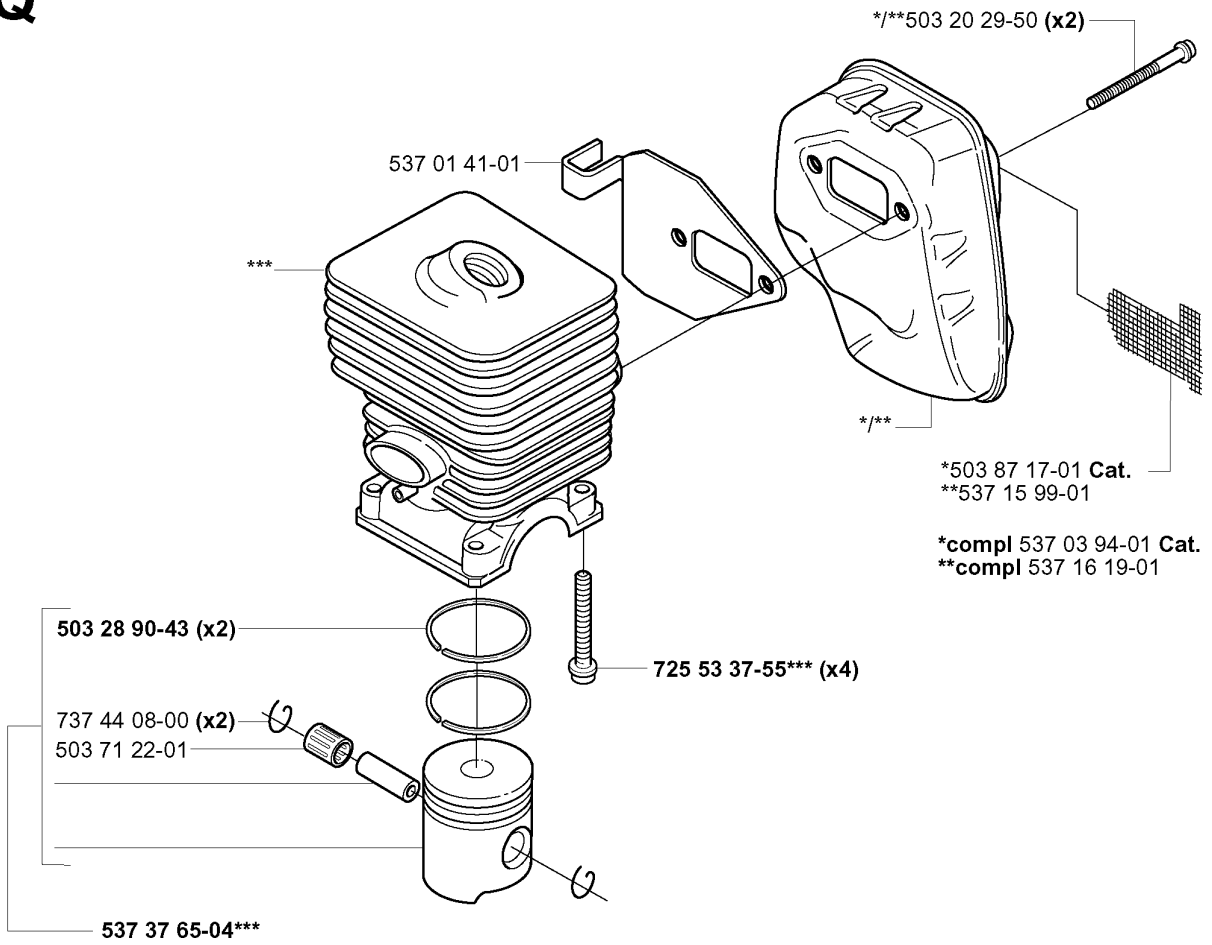

S *compl 503 85 24-75

CRANKSHAFT

325 RDX, 2005-05

Part No	Description	Remark	QTY KIT
503 71 22-01	BEARING		1
503 85 24-75	CRANKSHAFT ASSY		1
503 94 02-03	BEARING CAGE		1
503 94 02-03	BEARING CAGE		1

Q ***compl 537 03 20-08