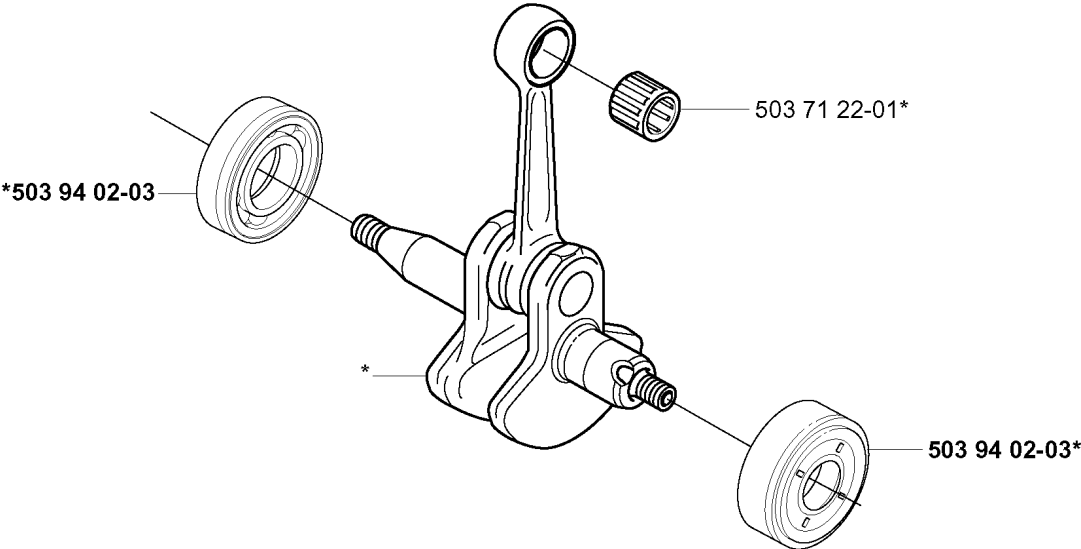

S *compl 503 85 24-75