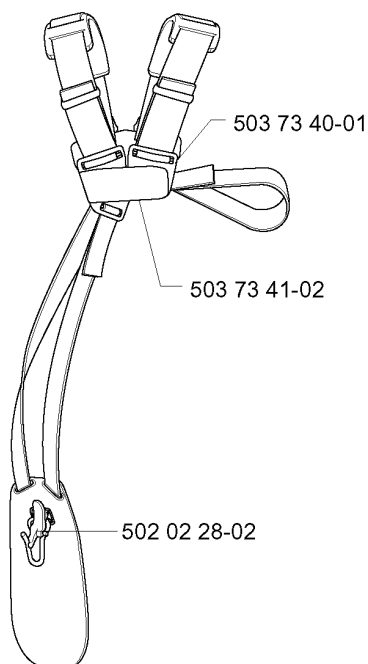

*compl 501 78 33-01

compl 537 21 63-01
 compl 537 21 63-02 (USA)

ACCESSORIES

325 RDX, 2005-05

Part No	Description	Remark	QTY KIT
501 60 02-03	SCREWDRIVER		1
501 78 33-01	SUSPENSION BAIL		1
502 02 28-02	WELT HOOK		1
502 11 46-02	SOCKET WRENCH		1
502 21 58-01	L-NYCKEL		1
502 28 59-01	STOP		1
503 21 83-16	SCREW		1
503 73 40-01	FRONT PIECE		1
503 73 41-02	FRONT PIECE		1
503 80 17-01	GREASE	323C, 325CX	1
503 97 64-01	GREASE		1
531 00 92-48	FILTER OIL		1
537 21 62-01	HARNESS		1
537 21 62-02	HARNESS	USA	1
537 21 63-01	HARNESS		1
537 21 63-02	HARNESS	USA	1
537 31 29-01	TRANSPORT GUARD	200-275 MM	1

*compl 503 97 71-01
 323L
 323LD
 325Lx
 325LDx

ACCESSORIES

325 RDX, 2005-05

Part No	Description	Remark	QTY KIT
502 27 22-01	SAW BLADE GUARD		1
503 21 07-16	SCREW IHSCCT		1
503 21 07-16	SCREW IHSCCT		1
503 21 07-16	SCREW IHSCCT		1
503 21 75-16	SCREW IHSCFT		4
503 21 75-16	SCREW IHSCFT		1
503 79 88-01	BLADE		1
503 79 88-01	BLADE		1
503 79 88-01	BLADE		1
503 93 42-02	COMBI GUARD	323R 323RJ 325RX 325RJX 325RDX	1
503 97 71-01	TRIMMER GUARD	323L 323LD 325LX 325LDX	1
530 05 22-86	LINE LIMITER		1
537 04 75-01	CLAMP		1
537 07 67-01	TRIMMER GUARD	325CX	1
537 18 96-01	TRIMMER GUARD	323C	1
537 29 34-01	ADAPTER		1
537 29 95-01	SAW BLADE GUARD	323R 325RX 325RDX	1
725 23 68-71	SCREW EHHM		2

537 29 48-02

503 79 56-01

BEVEL GEAR & SHAFT

325 RDX, 2005-05

Part No	Description	Remark	QTY KIT
503 20 07-30	SCREW IHSCFM		1
503 21 98-35	SCREW		1
503 22 26-01	NUT		1
503 25 05-01	BALL BEARING		2
503 79 56-01	LABEL		1
537 04 25-01	ATTACHMENT PLATE		1
537 07 62-01	BEARING HOUSING		1
537 07 63-01	DRIVER		1
537 07 64-01	BLADE SHAFT		1
537 07 65-01	BEARING HOUSING		1
537 07 68-02	HANDLE		1
537 07 74-01	TUBE		1
537 11 46-01	WASHER		1
537 11 47-01	NUT		1
537 23 75-01	CLUTCH DRUM ASSY		1
537 29 48-02	LABEL		1
537 35 15-01	DRIVE SHAFT		1
725 23 70-51	SCREW		1
735 31 12-00	CIRCLIP		1
735 31 27-01	CIRCLIP		1