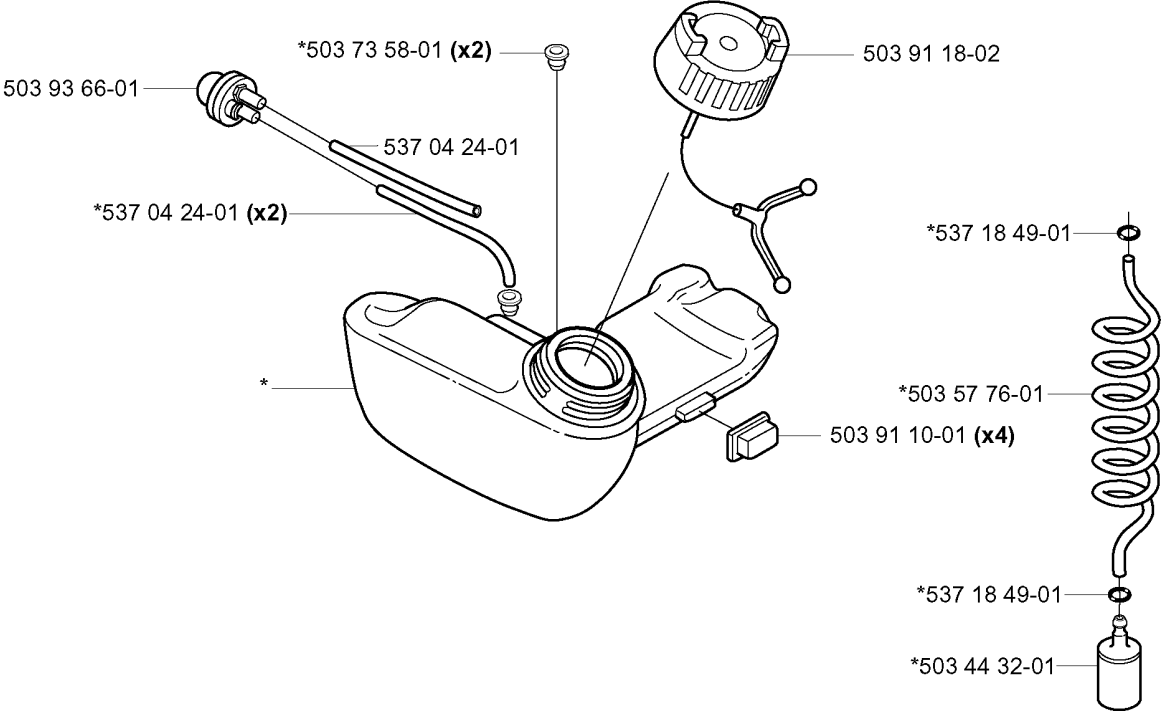

N *compl 537 06 86-02