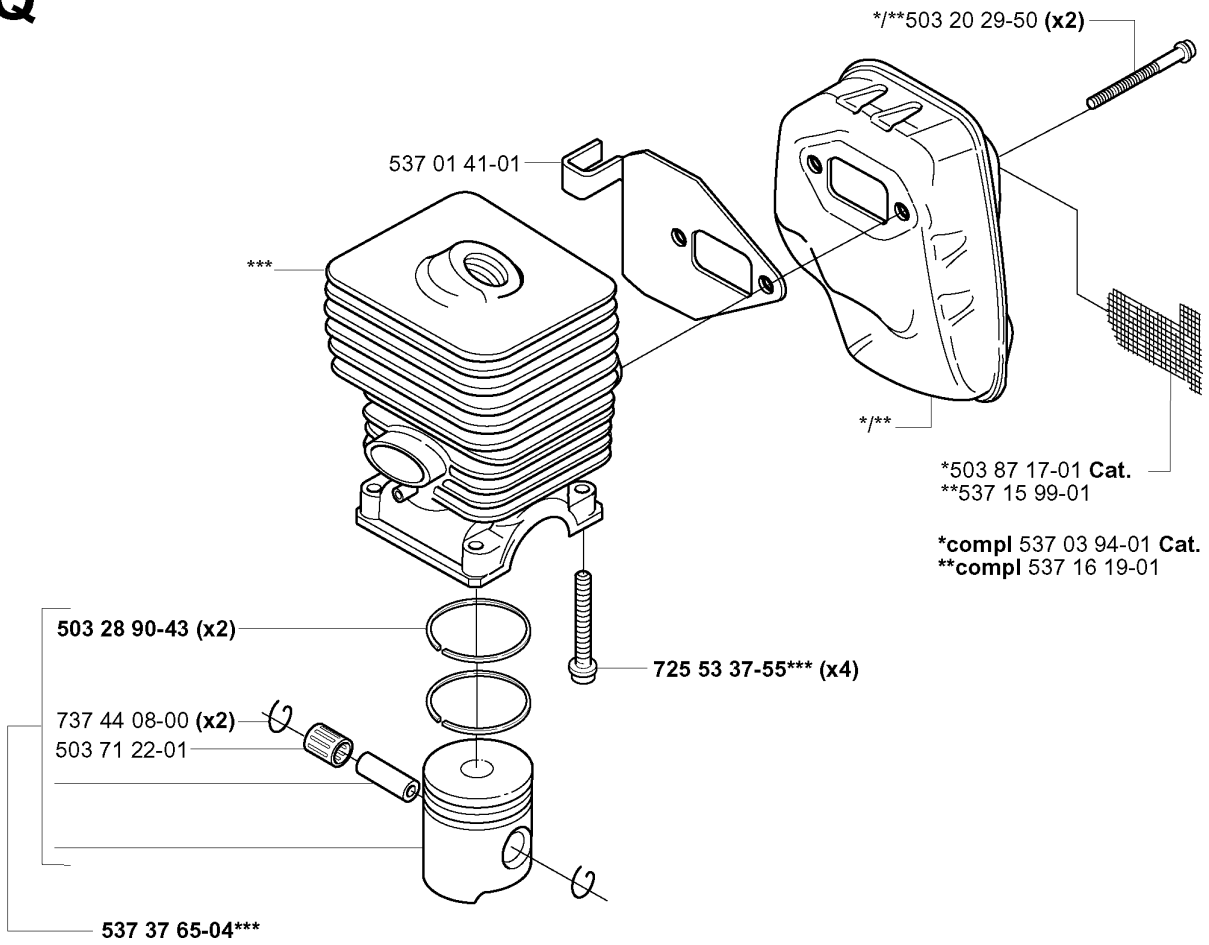

S *compl 503 85 24-75

CRANKSHAFT

325 RX, 2005-05

Part No	Description	Remark	QTY KIT
503 71 22-01	BEARING		1
503 85 24-75	CRANKSHAFT ASSY		1
503 94 02-03	BEARING CAGE		1
503 94 02-03	BEARING CAGE		1

Q ***compl 537 03 20-08