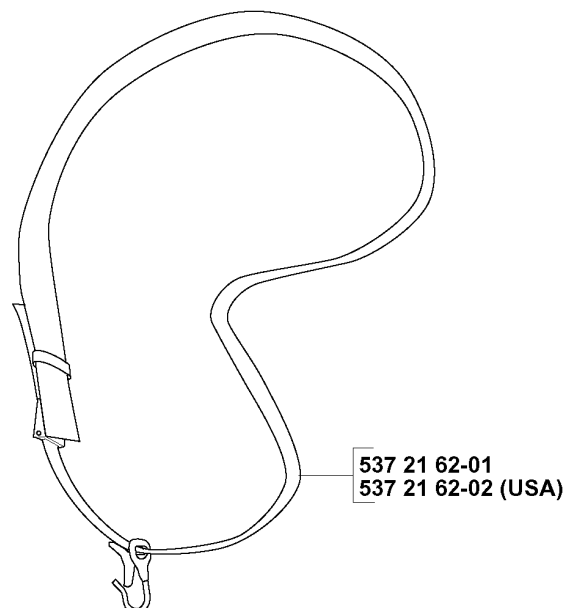

537 31 29-01 (200-275 mm)

*compl 501 78 33-01

compl 537 21 63-01
 compl 537 21 63-02 (USA)

ACCESSORIES

325 RX, 2005-05

Part No	Description	Remark	QTY KIT
501 60 02-03	SCREWDRIVER		1
501 78 33-01	SUSPENSION BAIL		1
502 02 28-02	WELT HOOK		1
502 11 46-02	SOCKET WRENCH		1
502 21 58-01	L-NYCKEL		1
502 28 59-01	STOP		1
503 21 83-16	SCREW		1
503 73 40-01	FRONT PIECE		1
503 73 41-02	FRONT PIECE		1
503 80 17-01	GREASE	323C, 325CX	1
503 97 64-01	GREASE		1
531 00 92-48	FILTER OIL		1
537 21 62-01	HARNESS		1
537 21 62-02	HARNESS	USA	1
537 21 63-01	HARNESS		1
537 21 63-02	HARNESS	USA	1
537 31 29-01	TRANSPORT GUARD	200-275 MM	1

*compl 503 97 71-01
 323L
 323LD
 325Lx
 325LDx

ACCESSORIES

325 RX, 2005-05

Part No	Description	Remark	QTY KIT
502 27 22-01	SAW BLADE GUARD		1
503 21 07-16	SCREW IHSCCT		1
503 21 07-16	SCREW IHSCCT		1
503 21 07-16	SCREW IHSCCT		1
503 21 75-16	SCREW IHSCFT		4
503 21 75-16	SCREW IHSCFT		1
503 79 88-01	BLADE		1
503 79 88-01	BLADE		1
503 79 88-01	BLADE		1
503 93 42-02	COMBI GUARD	323R 323RJ 325RX 325RJX 325RDX	1
503 97 71-01	TRIMMER GUARD	323L 323LD 325LX 325LDX	1
530 05 22-86	LINE LIMITER		1
537 04 75-01	CLAMP		1
537 07 67-01	TRIMMER GUARD	325CX	1
537 18 96-01	TRIMMER GUARD	323C	1
537 29 34-01	ADAPTER		1
537 29 95-01	SAW BLADE GUARD	323R 325RX 325RDX	1
725 23 68-71	SCREW EHHM		2

537 29 48-02

503 79 56-01

BEVEL GEAR & SHAFT

325 RX, 2005-05

Part No	Description	Remark	QTY KIT
503 20 07-30	SCREW IHSCFM		1
503 21 98-35	SCREW		1
503 22 26-01	NUT		1
503 25 05-01	BALL BEARING		2
503 79 56-01	LABEL		1
537 04 25-01	ATTACHMENT PLATE		1
537 07 62-01	BEARING HOUSING		1
537 07 63-01	DRIVER		1
537 07 64-01	BLADE SHAFT		1
537 07 65-01	BEARING HOUSING		1
537 07 68-02	HANDLE		1
537 07 74-01	TUBE		1
537 11 46-01	WASHER		1
537 11 47-01	NUT		1
537 23 75-01	CLUTCH DRUM ASSY		1
537 29 48-02	LABEL		1
537 35 15-01	DRIVE SHAFT		1
725 23 70-51	SCREW		1
735 31 12-00	CIRCLIP		1
735 31 27-01	CIRCLIP		1