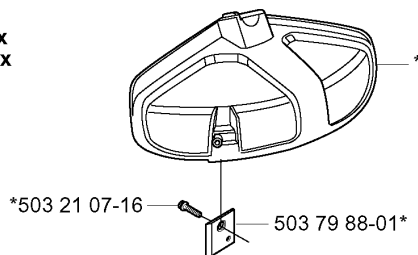

*compl 503 93 42-02
323R
323RJ
325Rx
325RJx
325RDx