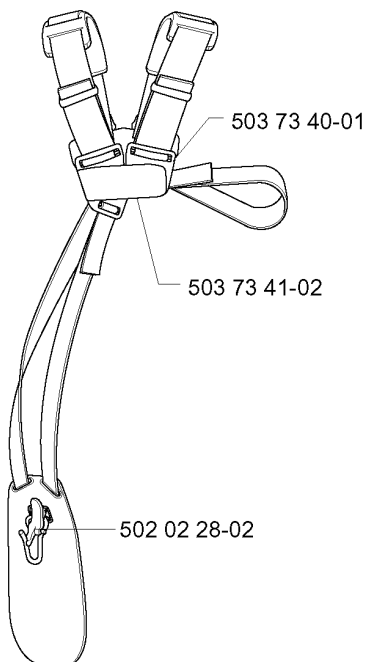

537 31 29-01 (200-275 mm)

*compl 501 78 33-01

compl 537 21 63-01
 compl 537 21 63-02 (USA)

ACCESSORIES

325 RX, 2005-05

Part No	Description	Remark	QTY KIT
501 60 02-03	SCREWDRIVER		1
501 78 33-01	SUSPENSION BAIL		1
502 02 28-02	WELT HOOK		1
502 11 46-02	SOCKET WRENCH		1
502 21 58-01	L-NYCKEL		1
502 28 59-01	STOP		1
503 21 83-16	SCREW		1
503 73 40-01	FRONT PIECE		1
503 73 41-02	FRONT PIECE		1
503 80 17-01	GREASE	323C, 325CX	1
503 97 64-01	GREASE		1
531 00 92-48	FILTER OIL		1
537 21 62-01	HARNESS		1
537 21 62-02	HARNESS	USA	1
537 21 63-01	HARNESS		1
537 21 63-02	HARNESS	USA	1
537 31 29-01	TRANSPORT GUARD	200-275 MM	1

*compl 503 97 71-01
 323L
 323LD
 325Lx
 325LDx

ACCESSORIES

325 RX, 2005-05

Part No	Description	Remark	QTY KIT
502 27 22-01	SAW BLADE GUARD		1
503 21 07-16	SCREW IHSCCT		1
503 21 07-16	SCREW IHSCCT		1
503 21 07-16	SCREW IHSCCT		1
503 21 75-16	SCREW IHSCFT		4
503 21 75-16	SCREW IHSCFT		1
503 79 88-01	BLADE		1
503 79 88-01	BLADE		1
503 79 88-01	BLADE		1
503 93 42-02	COMBI GUARD	323R 323RJ 325RX 325RJX 325RDX	1
503 97 71-01	TRIMMER GUARD	323L 323LD 325LX 325LDX	1
530 05 22-86	LINE LIMITER		1
537 04 75-01	CLAMP		1
537 07 67-01	TRIMMER GUARD	325CX	1
537 18 96-01	TRIMMER GUARD	323C	1
537 29 34-01	ADAPTER		1
537 29 95-01	SAW BLADE GUARD	323R 325RX 325RDX	1
725 23 68-71	SCREW EHHM		2

537 29 48-02

503 79 56-01

BEVEL GEAR & SHAFT

325 RX, 2005-05

Part No	Description	Remark	QTY KIT
503 20 07-30	SCREW IHSCFM		1
503 21 98-35	SCREW		1
503 22 26-01	NUT		1
503 25 05-01	BALL BEARING		2
503 79 56-01	LABEL		1
537 04 25-01	ATTACHMENT PLATE		1
537 07 62-01	BEARING HOUSING		1
537 07 63-01	DRIVER		1
537 07 64-01	BLADE SHAFT		1
537 07 65-01	BEARING HOUSING		1
537 07 68-02	HANDLE		1
537 07 74-01	TUBE		1
537 11 46-01	WASHER		1
537 11 47-01	NUT		1
537 23 75-01	CLUTCH DRUM ASSY		1
537 29 48-02	LABEL		1
537 35 15-01	DRIVE SHAFT		1
725 23 70-51	SCREW		1
735 31 12-00	CIRCLIP		1
735 31 27-01	CIRCLIP		1