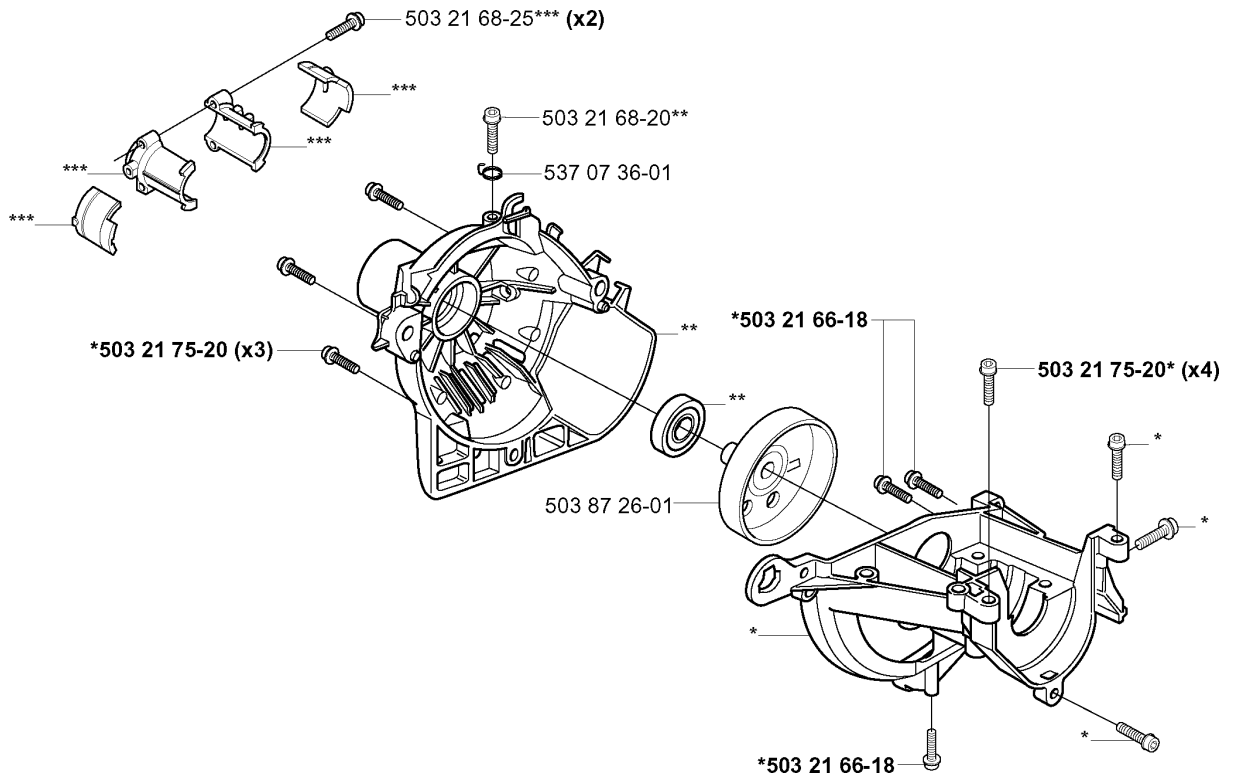

J

COVER

325 RX, 2005-05

Part No	Description	Remark	QTY KIT
503 21 35-12	SCREW CCRPANT		2
503 21 75-20	SCREW IHSCFT		1
503 21 75-20	SCREW IHSCFT		3
503 87 18-02	CYLINDER COVER		1
503 96 13-01	SCREW		2
503 97 21-01	COVER		1
537 10 44-01	ARM PROTECTION		1
537 32 08-01	HEAT PROTECTOR		1
537 35 33-13	LABEL	323C	1
537 35 33-14	LABEL	323L	1
537 35 33-15	LABEL	323LD	1
537 35 33-16	LABEL	323R	1
537 35 33-17	LABEL	323RJ	1
537 35 33-20	LABEL	325CX	1
537 35 33-22	LABEL	325LX	1
537 35 33-23	LABEL	325LDX	1
537 35 33-24	LABEL	325RX	1
537 35 33-25	LABEL	325RDX	1
537 35 33-26	LABEL	325RJX	1

R *compl 537 04 11-02
 **compl 537 04 12-03
 ***compl 537 30 96-01

CRANKCASE & CLUTCHDRUM

325 RX, 2005-05

Part No	Description	Remark	QTY KIT
503 21 66-18	SCREW IHSC T		1
503 21 66-18	SCREW IHSC T		1
503 21 68-20	SCREW IHSC FT		1
503 21 68-25	SCREW IHSC FT		2
503 21 75-20	SCREW IHSC FT		3
503 21 75-20	SCREW IHSC FT		4
503 87 26-01	CLUTCH DRUM ASSY		1
537 04 11-02	CRANKCASE		1
537 04 12-03	CLUTCH COVER		1
537 07 36-01	SPRING		1
537 30 96-01	COMPRESSION SLEEVE		1