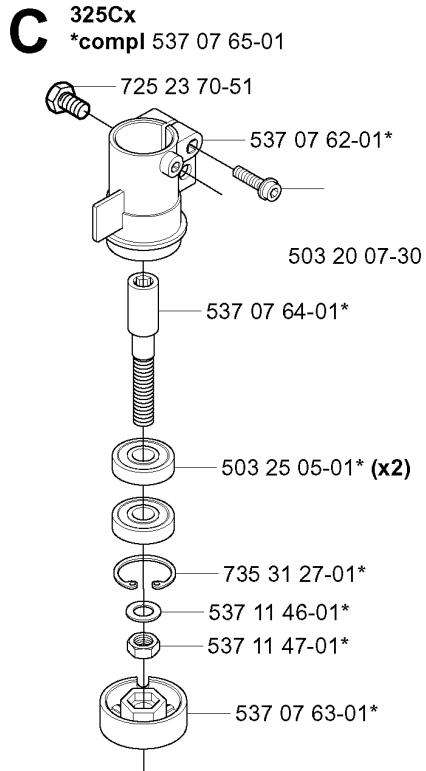

*compl 503 97 71-01
 323L
 323LD
 325Lx
 325LDx

ACCESSORIES

325 RX, 2005-05

Part No	Description	Remark	QTY KIT
502 27 22-01	SAW BLADE GUARD		1
503 21 07-16	SCREW IHSCCT		1
503 21 07-16	SCREW IHSCCT		1
503 21 07-16	SCREW IHSCCT		1
503 21 75-16	SCREW IHSCFT		4
503 21 75-16	SCREW IHSCFT		1
503 79 88-01	BLADE		1
503 79 88-01	BLADE		1
503 79 88-01	BLADE		1
503 93 42-02	COMBI GUARD	323R 323RJ 325RX 325RJX 325RDX	1
503 97 71-01	TRIMMER GUARD	323L 323LD 325LX 325LDX	1
530 05 22-86	LINE LIMITER		1
537 04 75-01	CLAMP		1
537 07 67-01	TRIMMER GUARD	325CX	1
537 18 96-01	TRIMMER GUARD	323C	1
537 29 34-01	ADAPTER		1
537 29 95-01	SAW BLADE GUARD	323R 325RX 325RDX	1
725 23 68-71	SCREW EHHM		2

A 323L,LD,R,RJ
325Lx,LDx,Rx,RDx,RJx
*compl 537 19 92-02

BEVEL GEAR

325 RX, 2005-05

Part No	Description	Remark	QTY KIT
503 20 07-12	SCREW IHSCFM		1
503 20 07-25	SCREW IHSCFM		1
503 20 14-12	SCREW IHSCFMO		1
503 20 15-01	SCREW IHHM		1
503 25 24-01	BALL BEARING		1
503 85 63-01	NUT		1
503 93 55-01	CLAMP.GUARD		1
537 19 92-02	BEVEL GEAR ASSY		1
537 23 49-01	DRIVER ASSY		1
537 28 56-01	SUPPORT FLANGE		1
537 29 26-01	CUP		1
725 23 70-51	SCREW		1
735 31 11-00	CIRCLIP		1
735 31 25-10	CIRCLIP		1
735 31 28-10	CIRCLIP		1
738 21 98-00	BALL BEARING		1
738 21 99-00	BALL BEARING		1
738 21 99-02	BALL BEARING		1

537 29 48-02

503 79 56-01

BEVEL GEAR & SHAFT

325 RX, 2005-05

Part No	Description	Remark	QTY KIT
503 20 07-30	SCREW IHSCFM		1
503 21 98-35	SCREW		1
503 22 26-01	NUT		1
503 25 05-01	BALL BEARING		2
503 79 56-01	LABEL		1
537 04 25-01	ATTACHMENT PLATE		1
537 07 62-01	BEARING HOUSING		1
537 07 63-01	DRIVER		1
537 07 64-01	BLADE SHAFT		1
537 07 65-01	BEARING HOUSING		1
537 07 68-02	HANDLE		1
537 07 74-01	TUBE		1
537 11 46-01	WASHER		1
537 11 47-01	NUT		1
537 23 75-01	CLUTCH DRUM ASSY		1
537 29 48-02	LABEL		1
537 35 15-01	DRIVE SHAFT		1
725 23 70-51	SCREW		1
735 31 12-00	CIRCLIP		1
735 31 27-01	CIRCLIP		1