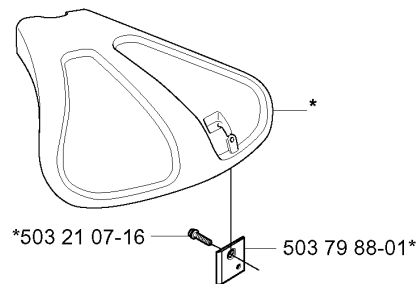

*compl 537 07 67-01
325Cx