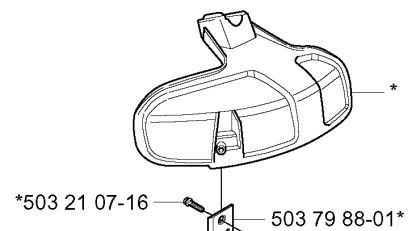

*compl 503 97 71-01
323L
323LD
325Lx
325LDx