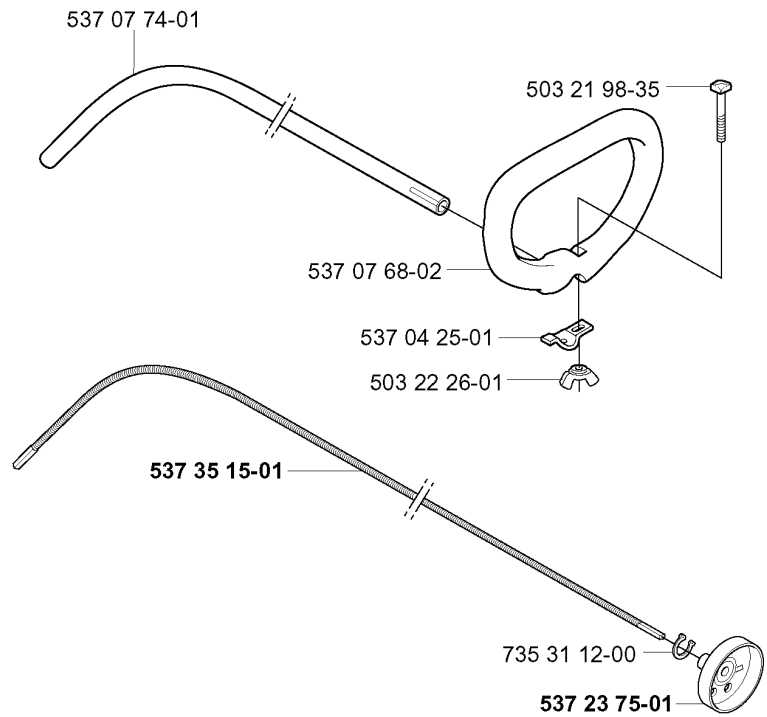

*compl 503 97 71-01
 323L
 323LD
 325Lx
 325LDx

ACCESSORIES

325 RX, 2005-05

Part No	Description	Remark	QTY KIT
502 27 22-01	SAW BLADE GUARD		1
503 21 07-16	SCREW IHSCCT		1
503 21 07-16	SCREW IHSCCT		1
503 21 07-16	SCREW IHSCCT		1
503 21 75-16	SCREW IHSCFT		4
503 21 75-16	SCREW IHSCFT		1
503 79 88-01	BLADE		1
503 79 88-01	BLADE		1
503 79 88-01	BLADE		1
503 93 42-02	COMBI GUARD	323R 323RJ 325RX 325RJX 325RDX	1
503 97 71-01	TRIMMER GUARD	323L 323LD 325LX 325LDX	1
530 05 22-86	LINE LIMITER		1
537 04 75-01	CLAMP		1
537 07 67-01	TRIMMER GUARD	325CX	1
537 18 96-01	TRIMMER GUARD	323C	1
537 29 34-01	ADAPTER		1
537 29 95-01	SAW BLADE GUARD	323R 325RX 325RDX	1
725 23 68-71	SCREW EHHM		2

A 323L,LD,R,RJ
325Lx,LDx,Rx,RDx,RJx
*compl 537 19 92-02

BEVEL GEAR

325 RX, 2005-05

Part No	Description	Remark	QTY KIT
503 20 07-12	SCREW IHSCFM		1
503 20 07-25	SCREW IHSCFM		1
503 20 14-12	SCREW IHSCFMO		1
503 20 15-01	SCREW IHHM		1
503 25 24-01	BALL BEARING		1
503 85 63-01	NUT		1
503 93 55-01	CLAMP.GUARD		1
537 19 92-02	BEVEL GEAR ASSY		1
537 23 49-01	DRIVER ASSY		1
537 28 56-01	SUPPORT FLANGE		1
537 29 26-01	CUP		1
725 23 70-51	SCREW		1
735 31 11-00	CIRCLIP		1
735 31 25-10	CIRCLIP		1
735 31 28-10	CIRCLIP		1
738 21 98-00	BALL BEARING		1
738 21 99-00	BALL BEARING		1
738 21 99-02	BALL BEARING		1

537 29 48-02

503 79 56-01

BEVEL GEAR & SHAFT

325 RX, 2005-05

Part No	Description	Remark	QTY KIT
503 20 07-30	SCREW IHSCFM		1
503 21 98-35	SCREW		1
503 22 26-01	NUT		1
503 25 05-01	BALL BEARING		2
503 79 56-01	LABEL		1
537 04 25-01	ATTACHMENT PLATE		1
537 07 62-01	BEARING HOUSING		1
537 07 63-01	DRIVER		1
537 07 64-01	BLADE SHAFT		1
537 07 65-01	BEARING HOUSING		1
537 07 68-02	HANDLE		1
537 07 74-01	TUBE		1
537 11 46-01	WASHER		1
537 11 47-01	NUT		1
537 23 75-01	CLUTCH DRUM ASSY		1
537 29 48-02	LABEL		1
537 35 15-01	DRIVE SHAFT		1
725 23 70-51	SCREW		1
735 31 12-00	CIRCLIP		1
735 31 27-01	CIRCLIP		1