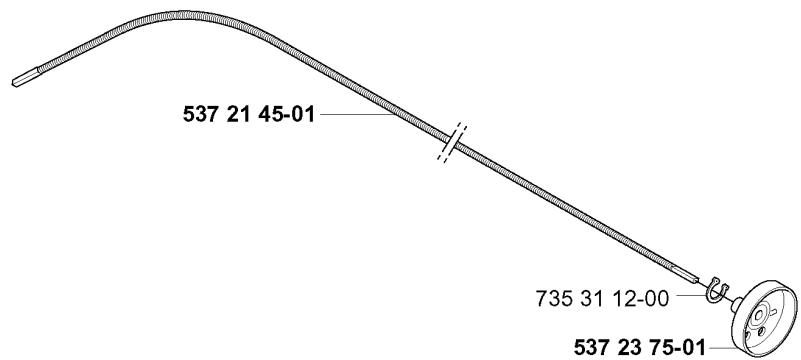

B 323C

537 29 48-02

503 79 56-01