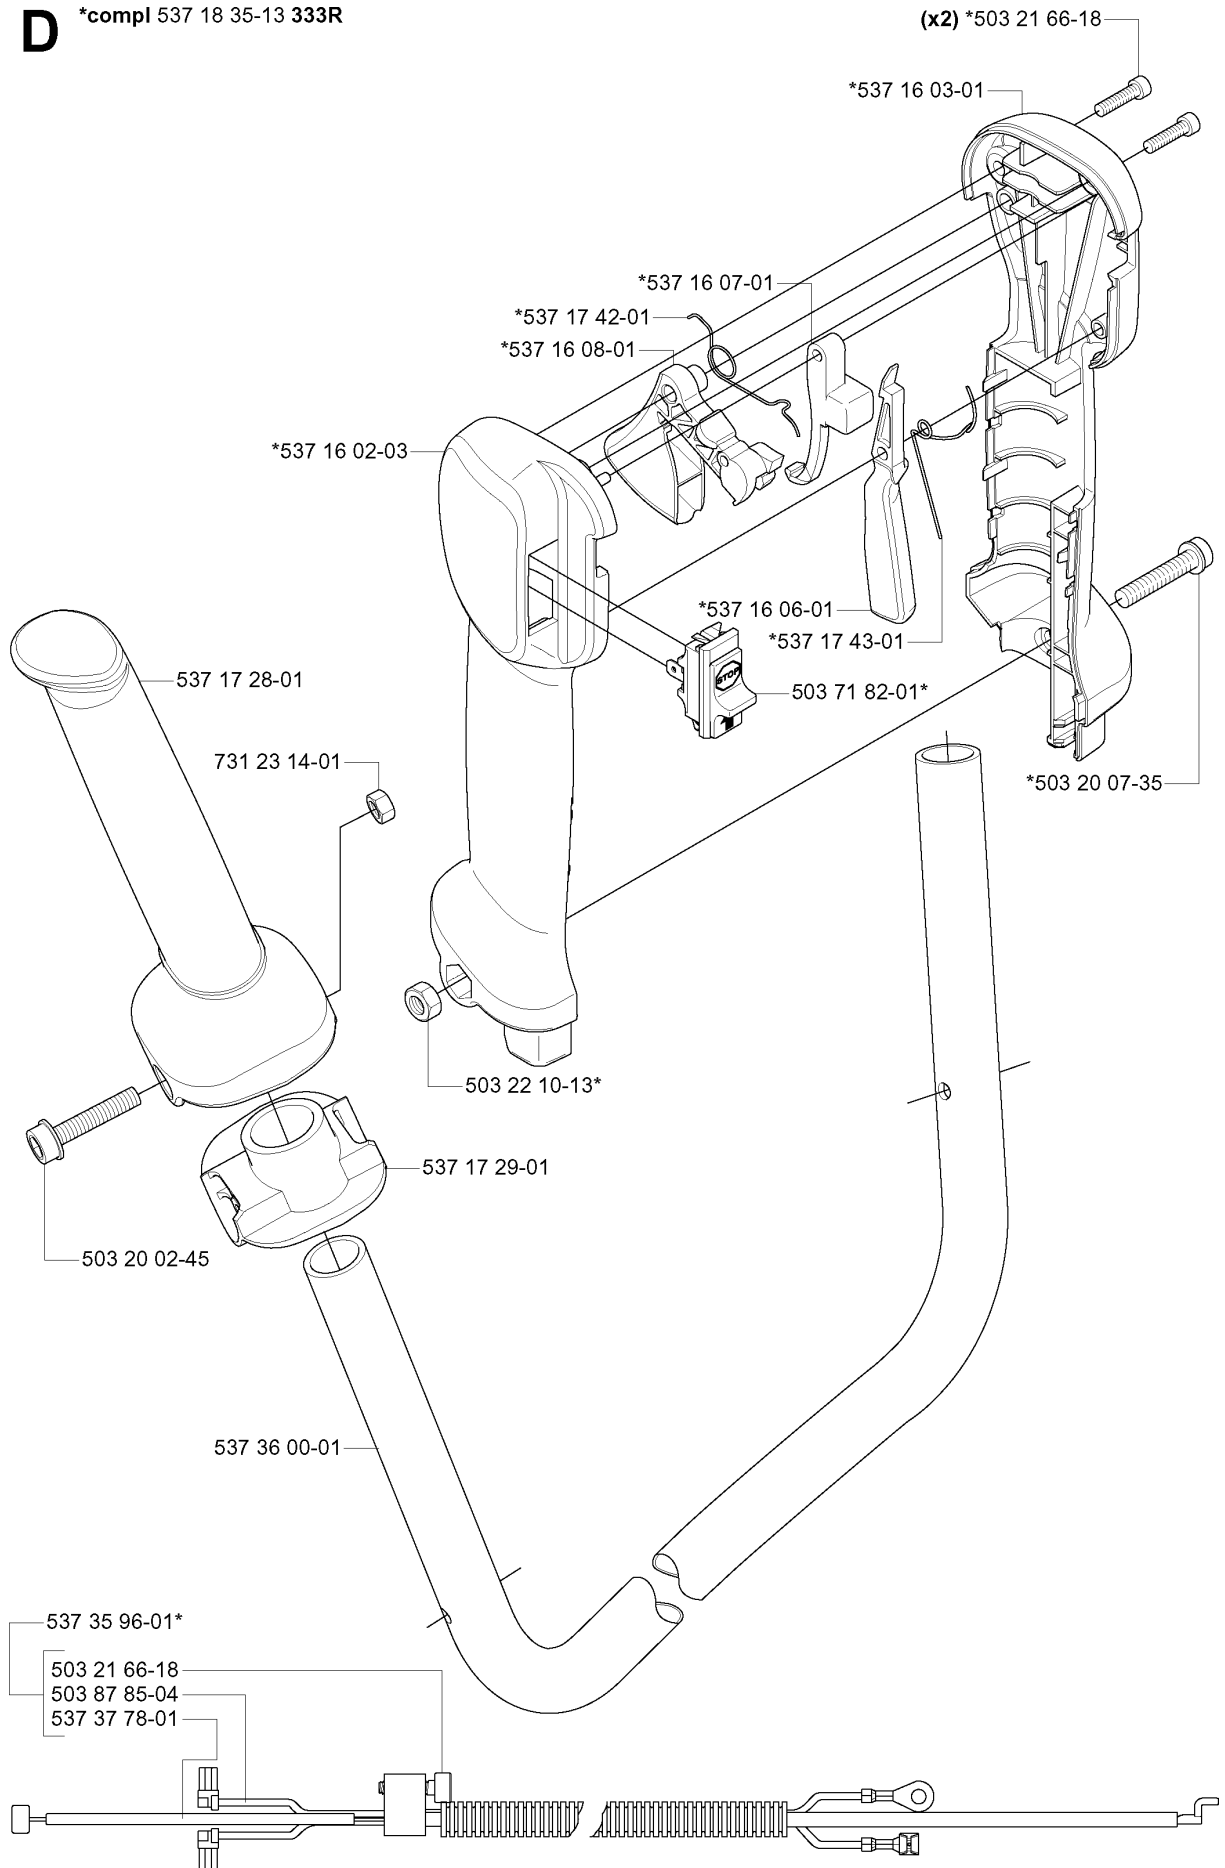

CRANKSHAFT

333 R, 2005-06

Part No	Description	Remark	QTY KIT
503 26 02-02	SEALING RING		1
503 26 02-02	SEALING RING		1
503 41 41-01	NEEDLE BEARING		1
537 29 76-01	CUP		1
537 29 76-01	CUP		1
544 03 90-01	CRANKSHAFT ASSY		1
738 21 01-10	BALL BEARING		1
738 21 01-10	BALL BEARING		1

M

****compl 544 03 95-01 335Rx**

***compl 544 03 94-01 333R**

CYLINDER PISTON

333 R, 2005-06

Part No	Description	Remark	QTY KIT
503 20 08-23	SCREW IHSCM		4
503 20 08-23	SCREW IHSCM		4
503 28 90-52	PISTON RING		2
503 28 91-19	PISTON PIN		1
503 41 41-01	NEEDLE BEARING		1
503 66 54-01	DECOMPRESSION VALVE	335RX	1
504 34 00-04	FITTING	335RX	1
537 18 00-01	PROTECTIVE CAP	335RX	1
537 31 28-01	PISTON		1
537 32 09-01	HOSE CLAMP	335RX	1
537 33 30-01	GASKET		1
537 33 30-01	GASKET		1
544 03 94-01	CYLINDER ASSY	333R	1
544 03 95-01	CYLINDER ASSY	335RX	1
737 44 10-00	SNAP RING		2

D *compl 537 18 35-13 333R

HANDLE & CONTROLS

333 R, 2005-06

Part No	Description	Remark	QTY KIT
503 20 02-45	SCREW IHSCFM		1
503 20 07-35	SCREW IHSCFM		1
503 21 66-18	SCREW IHSCFM		1
503 21 66-18	SCREW IHSCFM		2
503 22 10-13	HEXAGON NUT		1
503 71 82-01	SWITCH		1
503 87 85-04	SHORT CIRCUIT CABLE		1
537 16 02-03	HANDLE HALF		1
537 16 03-01	HANDLE HALF		1
537 16 06-01	THROTTLE LOCKOUT		1
537 16 07-01	STARTER THROTTLE LOC		1
537 16 08-01	THROTTLE TRIGGER		1
537 17 28-01	HANDLE		1
537 17 29-01	COVER		1
537 17 42-01	SPRING THROTTLE TRIG		1
537 17 43-01	SPRING		1
537 18 35-13	HANDLE SYSTEM	333R	1
537 35 96-01	WIRING ASSY		1
537 36 00-01	HANDLEBAR		1
537 37 78-01	THROTTLE WIRE ASSY		1
731 23 14-01	HEXAGON NUT		1