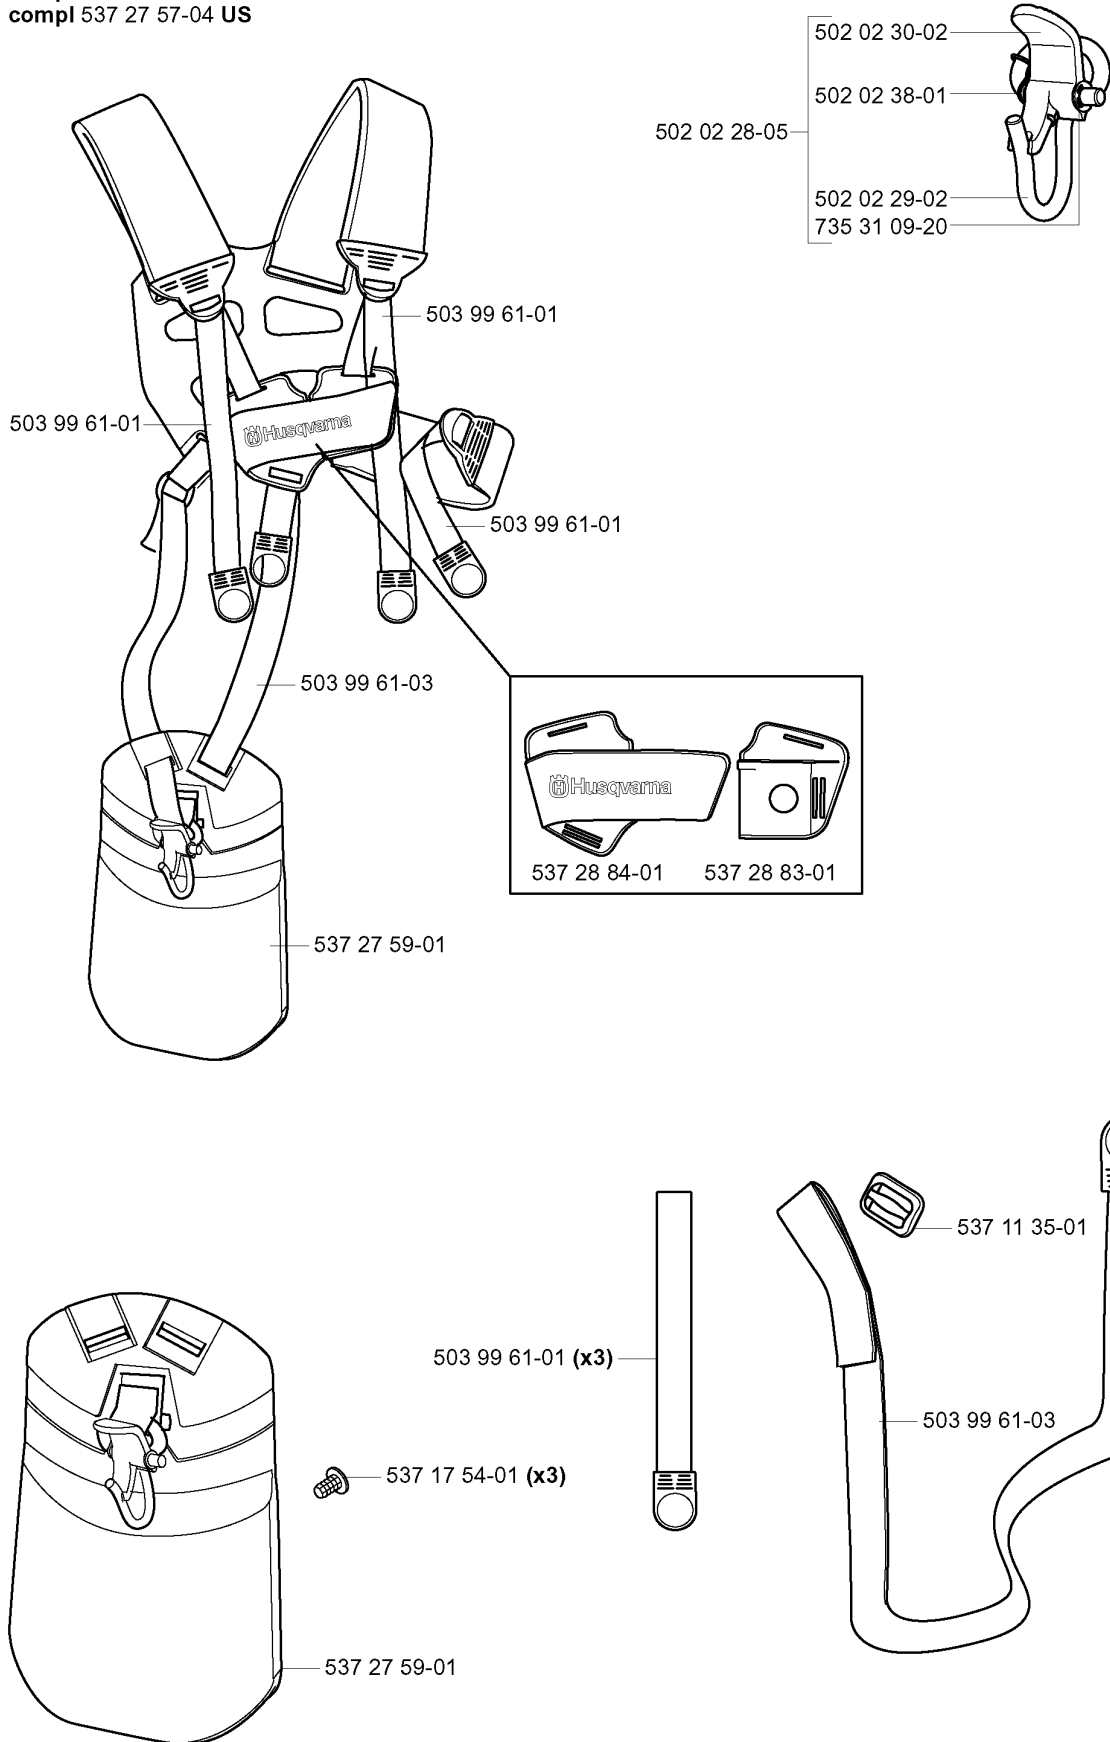

S Duo Balance
compl 537 27 57-02
compl 537 27 57-04 US