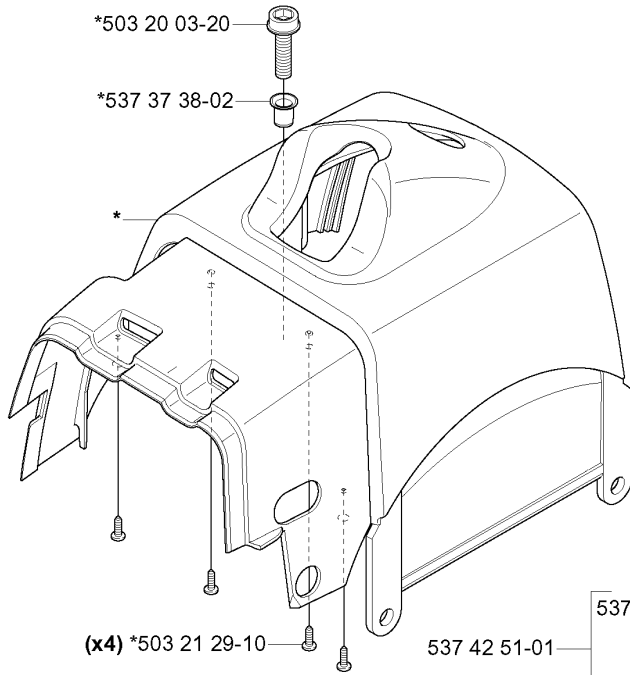

F *compl 537 41 44-01 335Rx
*compl 537 41 44-02 333R

333R 537 39 52-05
333R

335Rx 537 39 52-06
335R