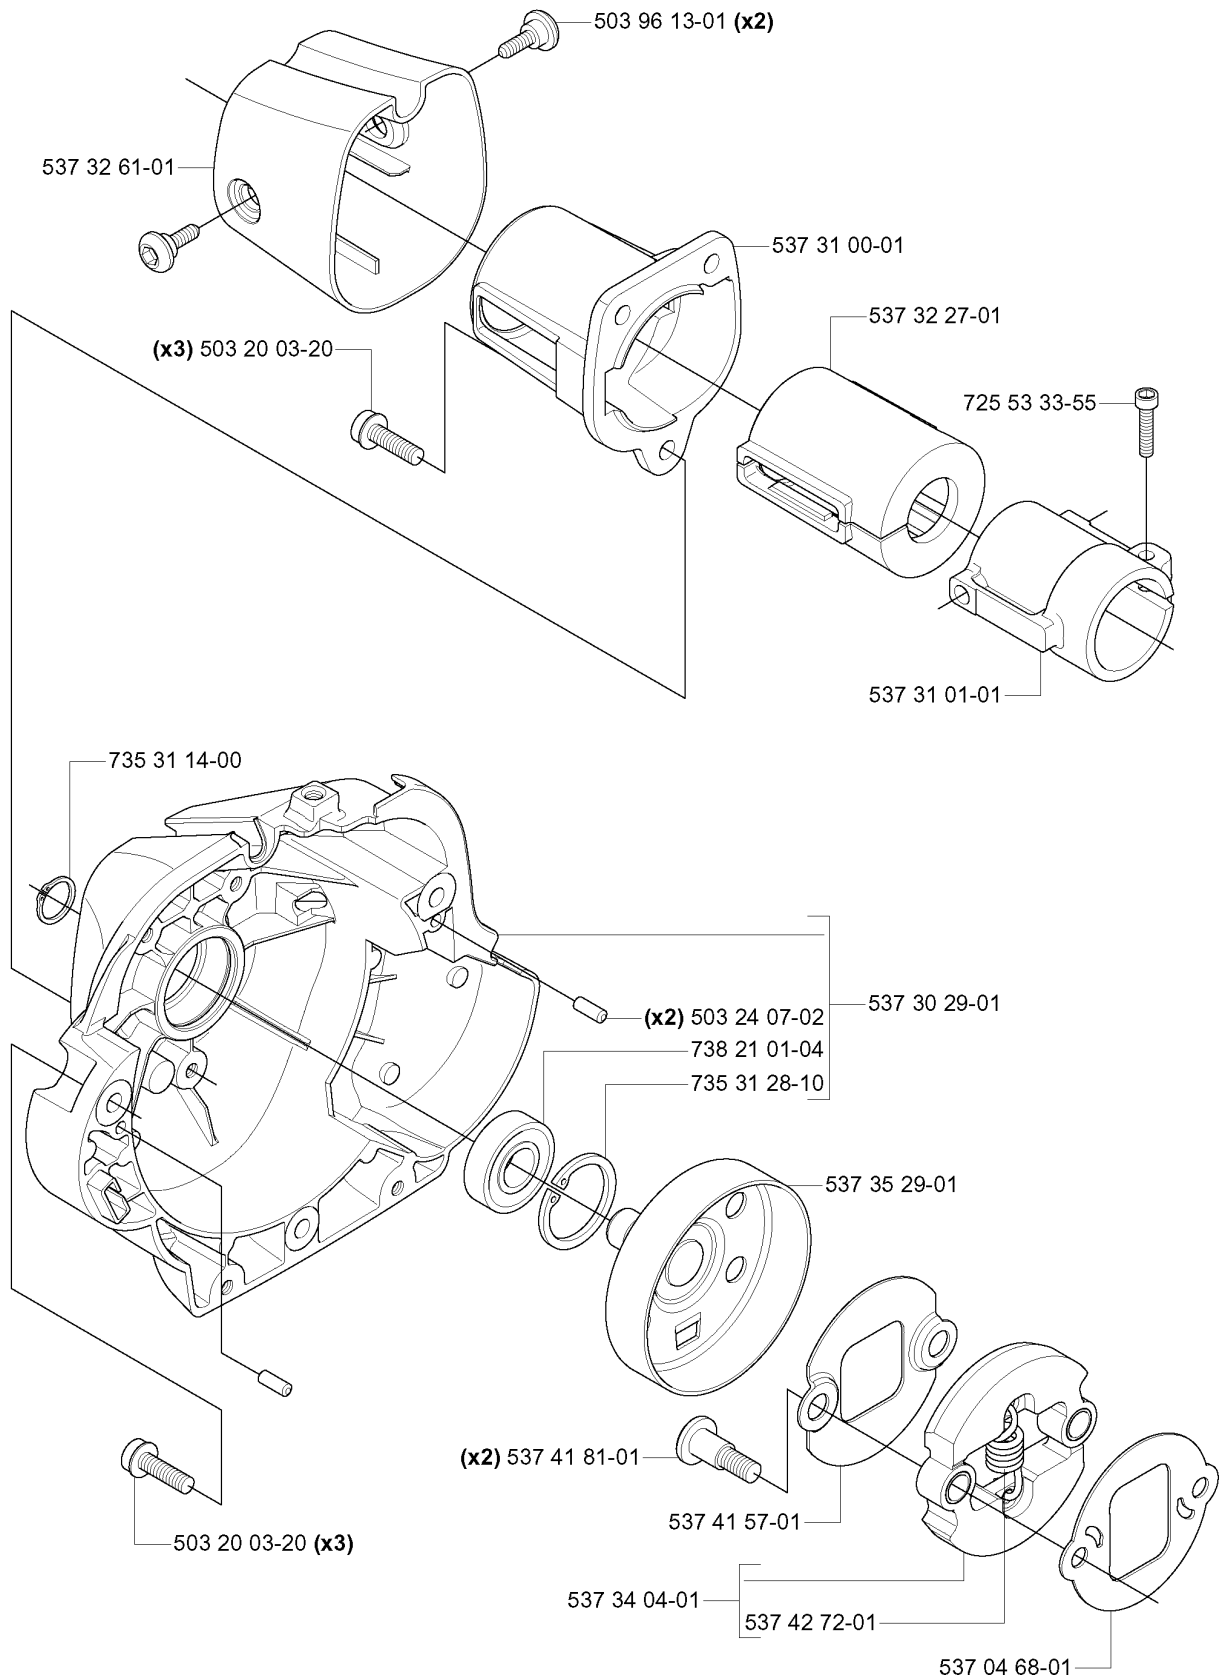

Q *compl 503 28 31-20 (ZAMA C1Q-EL30)

Zama C1Q-EL30

CARBURETOR DETAILS

333 R, 2005-06

Part No	Description	Remark	QTY KIT
503 28 31-20	CARBURETTOR	ZAMA C1Q-EL30	1
503 47 90-01	SCREW		1
503 47 90-01	SCREW		1
503 47 92-01	SCREW		1
503 47 96-01	SCREW		1
503 47 97-01	VALVE		1
503 48 00-01	PIN RETAINING SCREW		1
503 48 01-01	SCREW		1
503 48 05-01	SCREW		2
503 48 11-01	PIECE		1
503 48 13-01	STRAINER		1
503 48 18-01	SCREW		1
503 53 56-01	PLUG WELCH		1
503 66 59-01	LEVER		1
503 97 43-01	COVER		1
531 00 45-52	GASKET KIT	SET OF GASKETS	1
537 01 25-01	BALL		1
537 01 26-01	SPRING		1
537 02 00-01	DIAPHRAGM PUMP	531 00 45-52 SET OF GASKETS	1
537 02 01-01	GASKET	531 00 45-52 SET OF GASKETS	1
537 02 03-01	SPRING		1
537 02 04-01	GASKET	531 00 45-52 SET OF GASKETS	1
537 02 07-01	SCREW		1
537 02 11-01	VALVE		1
537 04 89-01	DIAPHRAGM	531 00 45-52 SET OF GASKETS	1
537 38 52-01	CLIP		1
537 38 73-01	NOZZLE ASSY		1
537 38 74-01	SHAFT ASSY		1
537 38 75-01	SCREW	H	1
537 41 68-01	COVER		1
537 41 69-01	SCREW	L	1
537 41 70-01	LIMITER CAP		1
537 41 70-01	LIMITER CAP		1
537 41 72-01	VALVE		1
537 41 73-01	LEVER		1
537 41 74-01	LEVER		1
537 41 75-01	SHAFT ASSY		1
537 41 76-01	LEVER		1
537 41 77-01	COLLAR		1
537 41 78-01	SPRING THROTT.RETURN		1
537 41 79-01	SPRING THROTT.RETURN		1

E

CLUTCH

333 R, 2005-06

Part No	Description	Remark	QTY KIT
503 20 03-20	SCREW IHSCFM		3
503 20 03-20	SCREW IHSCFM		3
503 24 07-02	PARALLEL PIN		2
503 96 13-01	SCREW		2
537 04 68-01	WASHER		1
537 30 29-01	CLUTCH COVER		1
537 31 00-01	COVER		1
537 31 01-01	COMPRESSION SLEEVE		1
537 32 27-01	ANTIVIBRATION ELEMENT		1
537 32 61-01	COVER		1
537 34 04-01	CLUTCH		1
537 35 29-01	CLUTCH DRUM		1
537 41 57-01	WASHER		1
537 41 81-01	SCREW		2
537 42 72-01	SPRING		1
725 53 33-55	SCREW IHSCM		1
735 31 14-00	CIRCLIP		1
735 31 28-10	CIRCLIP		1
738 21 01-04	BALL BEARING		1