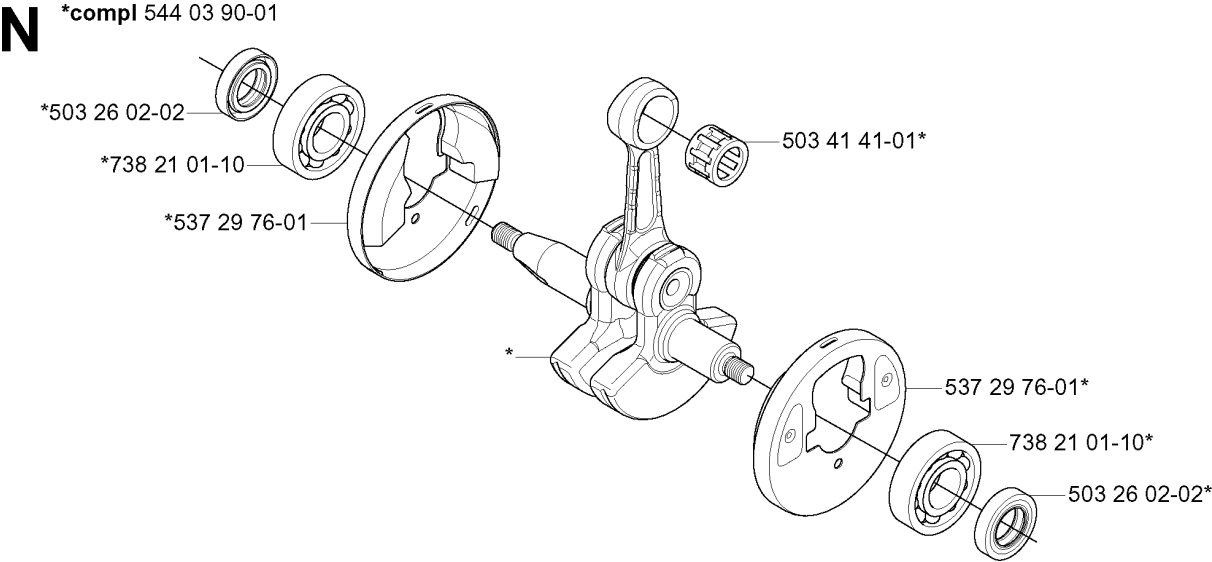

E

CLUTCH

333 R, 2005-06

Part No	Description	Remark	QTY KIT
503 20 03-20	SCREW IHSCFM		3
503 20 03-20	SCREW IHSCFM		3
503 24 07-02	PARALLEL PIN		2
503 96 13-01	SCREW		2
537 04 68-01	WASHER		1
537 30 29-01	CLUTCH COVER		1
537 31 00-01	COVER		1
537 31 01-01	COMPRESSION SLEEVE		1
537 32 27-01	ANTIVIBRATION ELEMENT		1
537 32 61-01	COVER		1
537 34 04-01	CLUTCH		1
537 35 29-01	CLUTCH DRUM		1
537 41 57-01	WASHER		1
537 41 81-01	SCREW		2
537 42 72-01	SPRING		1
725 53 33-55	SCREW IHSCM		1
735 31 14-00	CIRCLIP		1
735 31 28-10	CIRCLIP		1
738 21 01-04	BALL BEARING		1

F *compl 537 41 44-01 335Rx
*compl 537 41 44-02 333R

333R 537 39 52-05 
333R

335Rx 537 39 52-06 
335R

COVER

333 R, 2005-06

Part No	Description	Remark	QTY KIT
503 20 03-20	SCREW IHSCFM		1
503 20 03-20	SCREW IHSCFM		1
503 21 29-10	SCREW CCRPANT		4
503 21 75-16	SCREW IHSCFT		2
503 21 75-16	SCREW IHSCFT		1
537 35 72-01	PROTECTIVE PLATE		1
537 37 38-02	TUBULAR RIVET		1
537 37 38-03	TUBULAR RIVET		1
537 39 52-05	LABEL	333R	1
537 39 52-06	LABEL	335RX	1
537 41 44-01	CYLINDER COVER	335RX	1
537 41 44-02	CYLINDER COVER	333R	1
537 42 51-01	HEAT PROTECTOR		1

P *compl 544 03 89-01

CRANKCASE

333 R, 2005-06

Part No	Description	Remark	QTY KIT
501 27 08-01	GUIDE BUSHING		2
503 20 02-30	SCREW IHSCFM		4
503 26 02-02	SEALING RING		1
503 26 02-02	SEALING RING		1
537 32 42-01	INSERT		1
537 33 29-01	GASKET		1
544 03 89-01	CRANKCASE ASSY		1
738 21 01-10	BALL BEARING		1
738 21 01-10	BALL BEARING		1