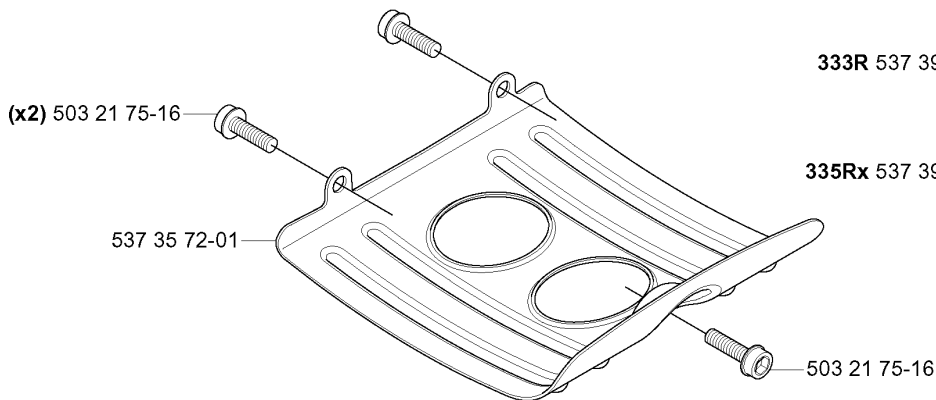

F *compl 537 41 44-01 335Rx
*compl 537 41 44-02 333R

333R 537 39 52-05
333R

335Rx 537 39 52-06
335R