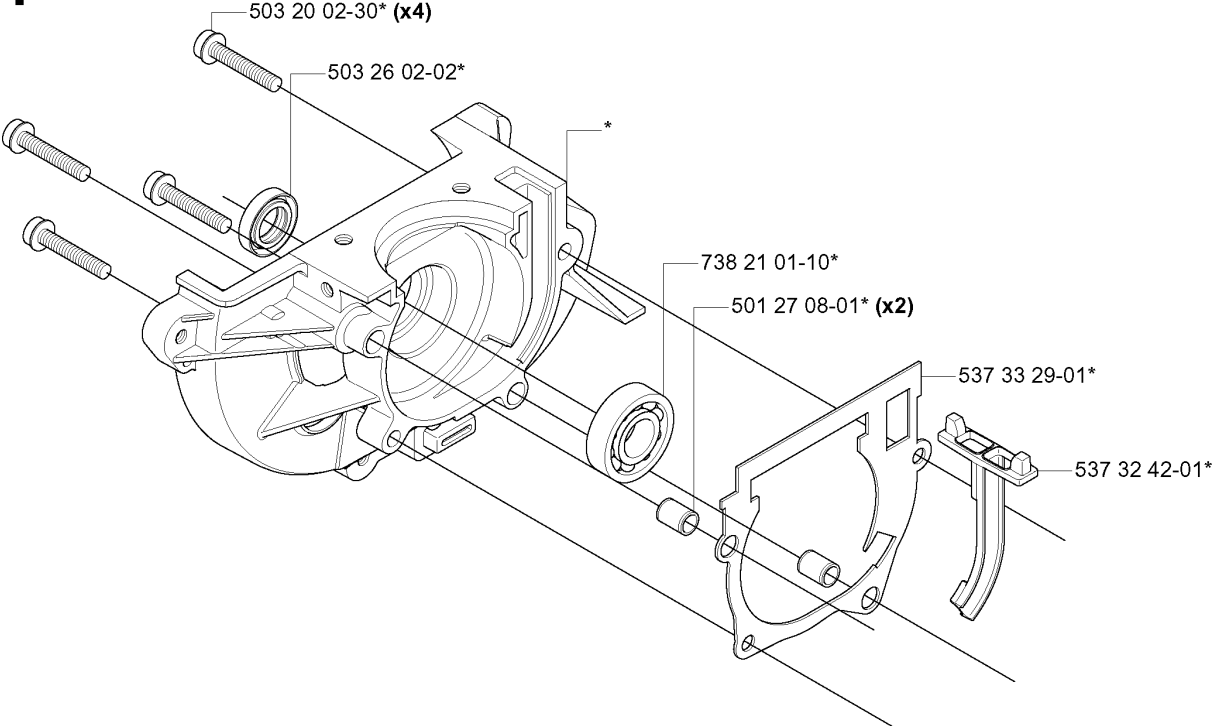

E

CLUTCH

333 R, 2005-06

Part No	Description	Remark	QTY KIT
503 20 03-20	SCREW IHSCFM		3
503 20 03-20	SCREW IHSCFM		3
503 24 07-02	PARALLEL PIN		2
503 96 13-01	SCREW		2
537 04 68-01	WASHER		1
537 30 29-01	CLUTCH COVER		1
537 31 00-01	COVER		1
537 31 01-01	COMPRESSION SLEEVE		1
537 32 27-01	ANTIVIBRATION ELEMENT		1
537 32 61-01	COVER		1
537 34 04-01	CLUTCH		1
537 35 29-01	CLUTCH DRUM		1
537 41 57-01	WASHER		1
537 41 81-01	SCREW		2
537 42 72-01	SPRING		1
725 53 33-55	SCREW IHSCM		1
735 31 14-00	CIRCLIP		1
735 31 28-10	CIRCLIP		1
738 21 01-04	BALL BEARING		1

F *compl 537 41 44-01 335Rx
*compl 537 41 44-02 333R

333R 537 39 52-05 
333R

335Rx 537 39 52-06 
335R

COVER

333 R, 2005-06

Part No	Description	Remark	QTY KIT
503 20 03-20	SCREW IHSCFM		1
503 20 03-20	SCREW IHSCFM		1
503 21 29-10	SCREW CCRPANT		4
503 21 75-16	SCREW IHSCFT		2
503 21 75-16	SCREW IHSCFT		1
537 35 72-01	PROTECTIVE PLATE		1
537 37 38-02	TUBULAR RIVET		1
537 37 38-03	TUBULAR RIVET		1
537 39 52-05	LABEL	333R	1
537 39 52-06	LABEL	335RX	1
537 41 44-01	CYLINDER COVER	335RX	1
537 41 44-02	CYLINDER COVER	333R	1
537 42 51-01	HEAT PROTECTOR		1

P *compl 544 03 89-01

CRANKCASE

333 R, 2005-06

Part No	Description	Remark	QTY KIT
501 27 08-01	GUIDE BUSHING		2
503 20 02-30	SCREW IHSCFM		4
503 26 02-02	SEALING RING		1
503 26 02-02	SEALING RING		1
537 32 42-01	INSERT		1
537 33 29-01	GASKET		1
544 03 89-01	CRANKCASE ASSY		1
738 21 01-10	BALL BEARING		1
738 21 01-10	BALL BEARING		1