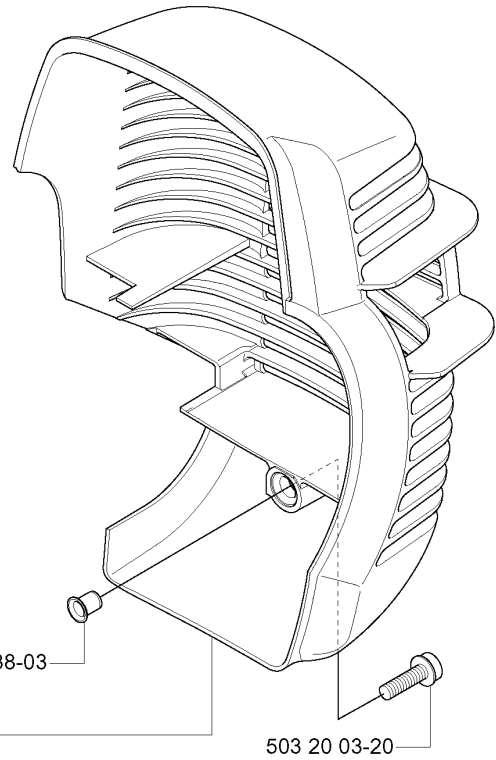

F *compl 537 41 44-01 335Rx
*compl 537 41 44-02 333R

333R 537 39 52-05
333R

335Rx 537 39 52-06
335R