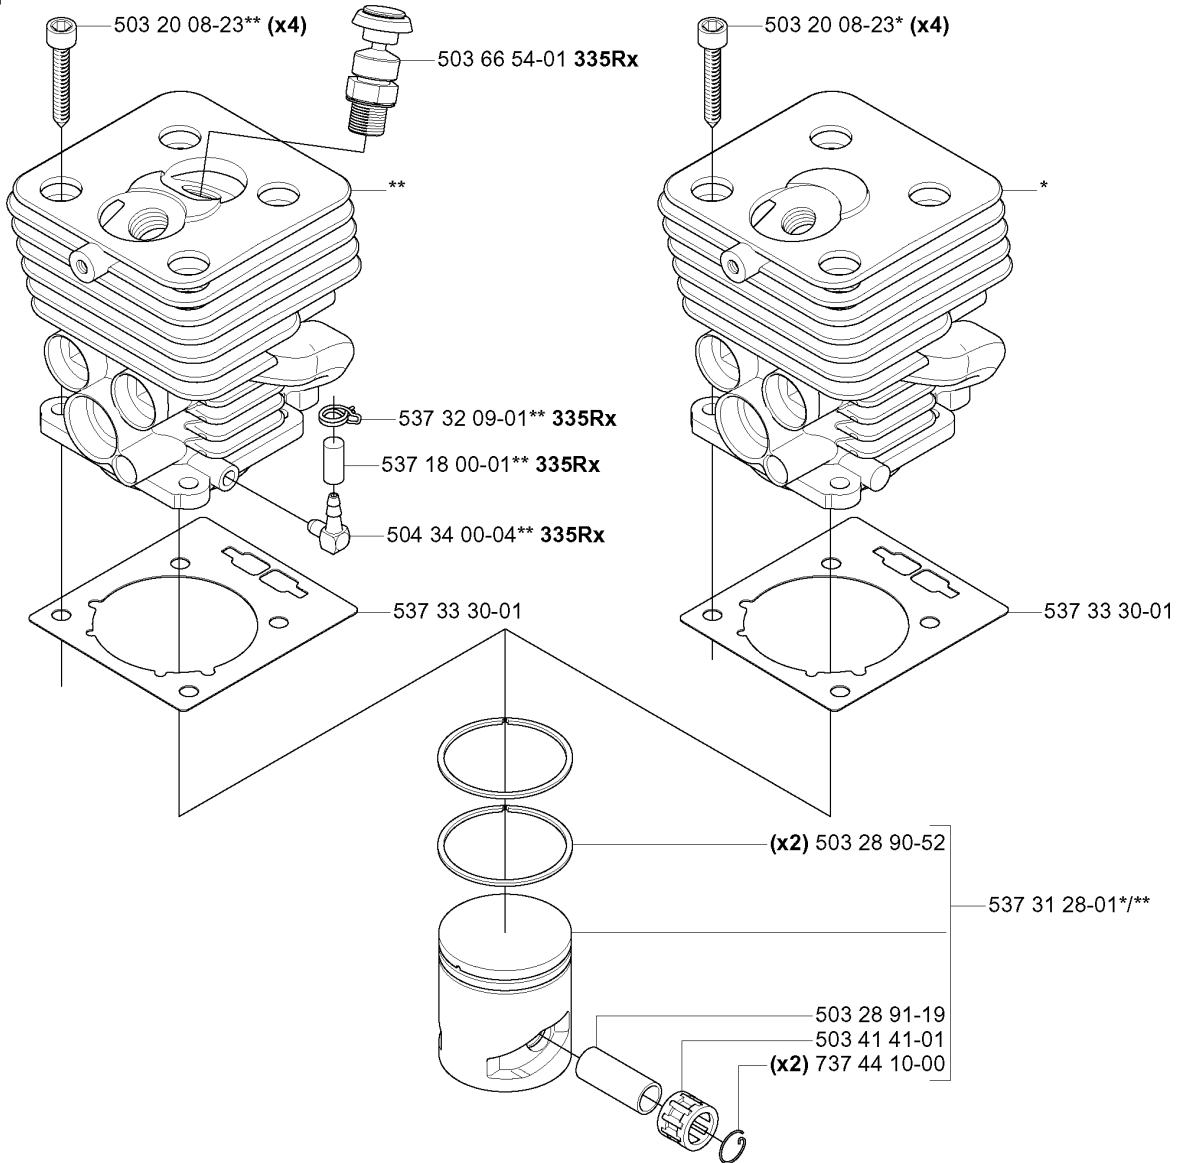

E

CLUTCH

333 R, 2005-06

Part No	Description	Remark	QTY KIT
503 20 03-20	SCREW IHSCFM		3
503 20 03-20	SCREW IHSCFM		3
503 24 07-02	PARALLEL PIN		2
503 96 13-01	SCREW		2
537 04 68-01	WASHER		1
537 30 29-01	CLUTCH COVER		1
537 31 00-01	COVER		1
537 31 01-01	COMPRESSION SLEEVE		1
537 32 27-01	ANTIVIBRATION ELEMENT		1
537 32 61-01	COVER		1
537 34 04-01	CLUTCH		1
537 35 29-01	CLUTCH DRUM		1
537 41 57-01	WASHER		1
537 41 81-01	SCREW		2
537 42 72-01	SPRING		1
725 53 33-55	SCREW IHSCM		1
735 31 14-00	CIRCLIP		1
735 31 28-10	CIRCLIP		1
738 21 01-04	BALL BEARING		1

P *compl 544 03 89-01

CRANKCASE

333 R, 2005-06

Part No	Description	Remark	QTY KIT
501 27 08-01	GUIDE BUSHING		2
503 20 02-30	SCREW IHSCFM		4
503 26 02-02	SEALING RING		1
503 26 02-02	SEALING RING		1
537 32 42-01	INSERT		1
537 33 29-01	GASKET		1
544 03 89-01	CRANKCASE ASSY		1
738 21 01-10	BALL BEARING		1
738 21 01-10	BALL BEARING		1

CRANKSHAFT

333 R, 2005-06

Part No	Description	Remark	QTY KIT
503 26 02-02	SEALING RING		1
503 26 02-02	SEALING RING		1
503 41 41-01	NEEDLE BEARING		1
537 29 76-01	CUP		1
537 29 76-01	CUP		1
544 03 90-01	CRANKSHAFT ASSY		1
738 21 01-10	BALL BEARING		1
738 21 01-10	BALL BEARING		1

M

****compl 544 03 95-01 335Rx**

***compl 544 03 94-01 333R**

CYLINDER PISTON

333 R, 2005-06

Part No	Description	Remark	QTY KIT
503 20 08-23	SCREW IHSCM		4
503 20 08-23	SCREW IHSCM		4
503 28 90-52	PISTON RING		2
503 28 91-19	PISTON PIN		1
503 41 41-01	NEEDLE BEARING		1
503 66 54-01	DECOMPRESSION VALVE	335RX	1
504 34 00-04	FITTING	335RX	1
537 18 00-01	PROTECTIVE CAP	335RX	1
537 31 28-01	PISTON		1
537 32 09-01	HOSE CLAMP	335RX	1
537 33 30-01	GASKET		1
537 33 30-01	GASKET		1
544 03 94-01	CYLINDER ASSY	333R	1
544 03 95-01	CYLINDER ASSY	335RX	1
737 44 10-00	SNAP RING		2