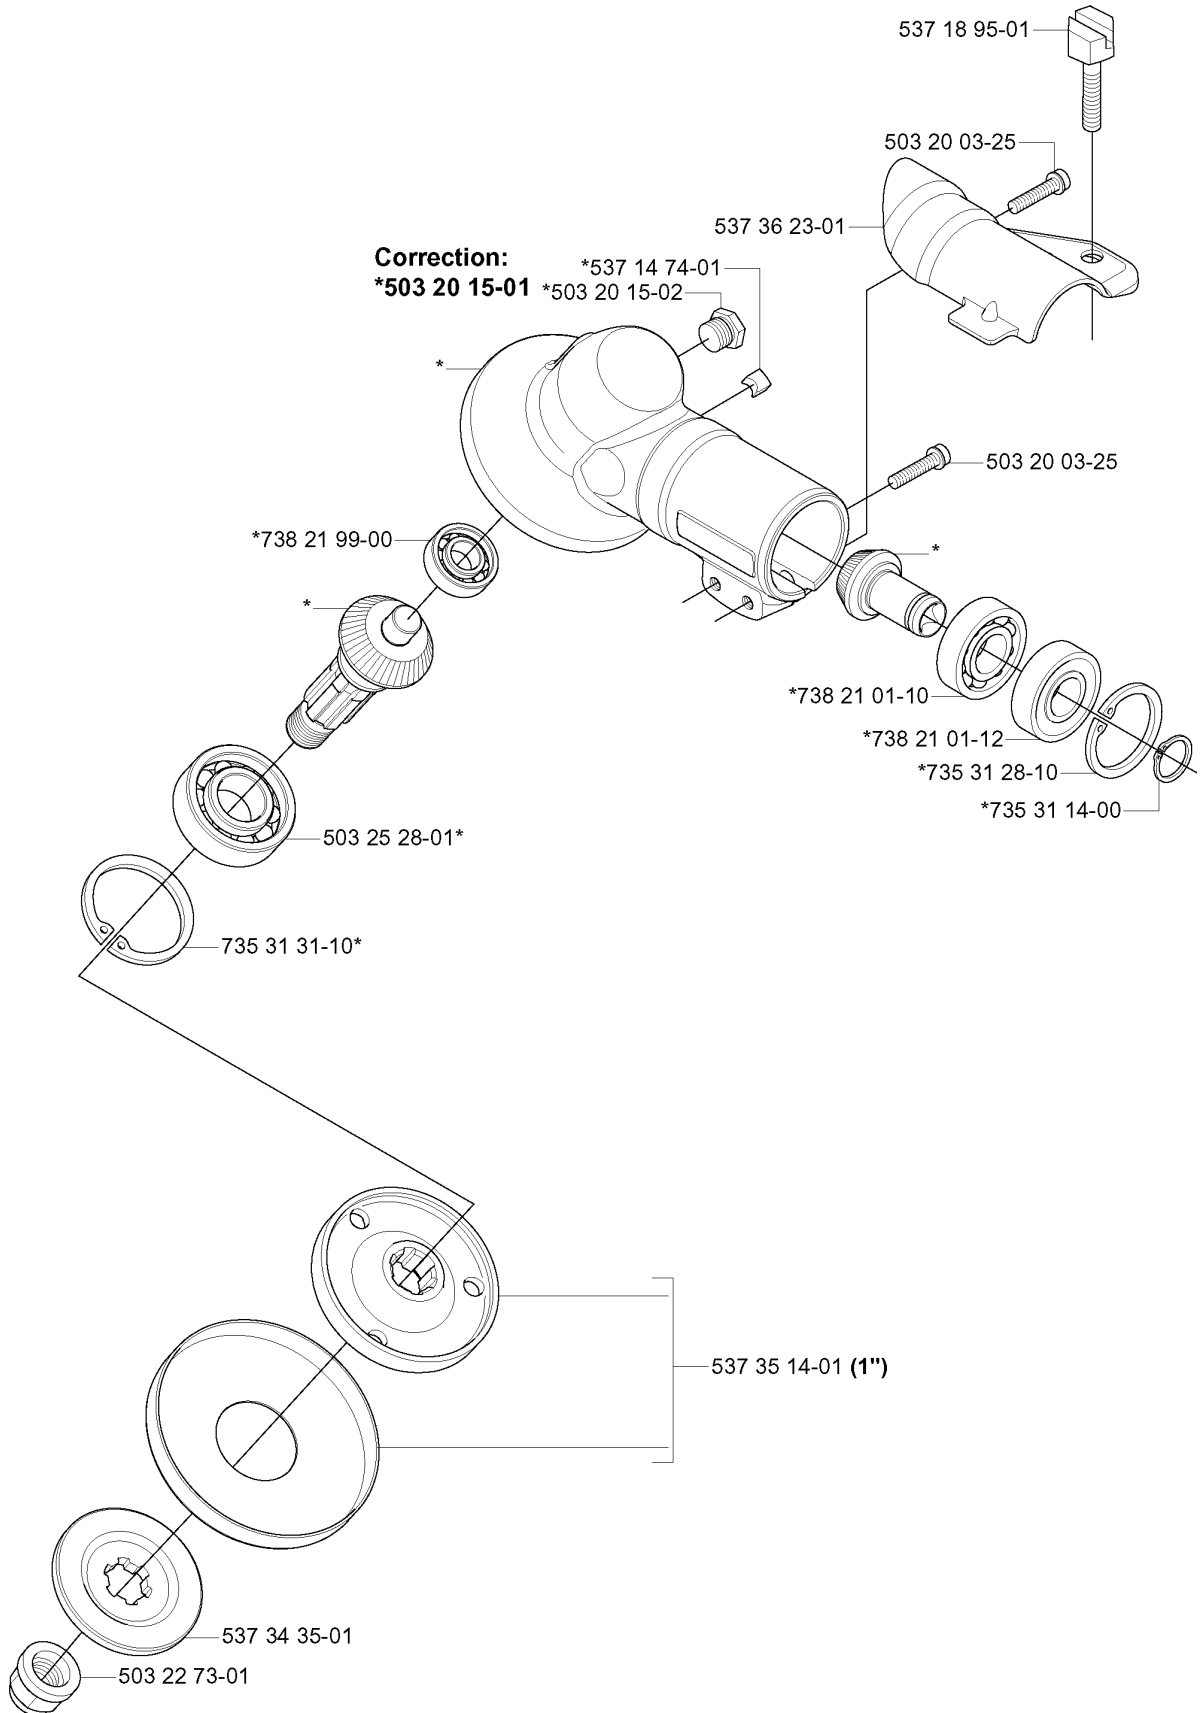

A *compl 537 29 58-01