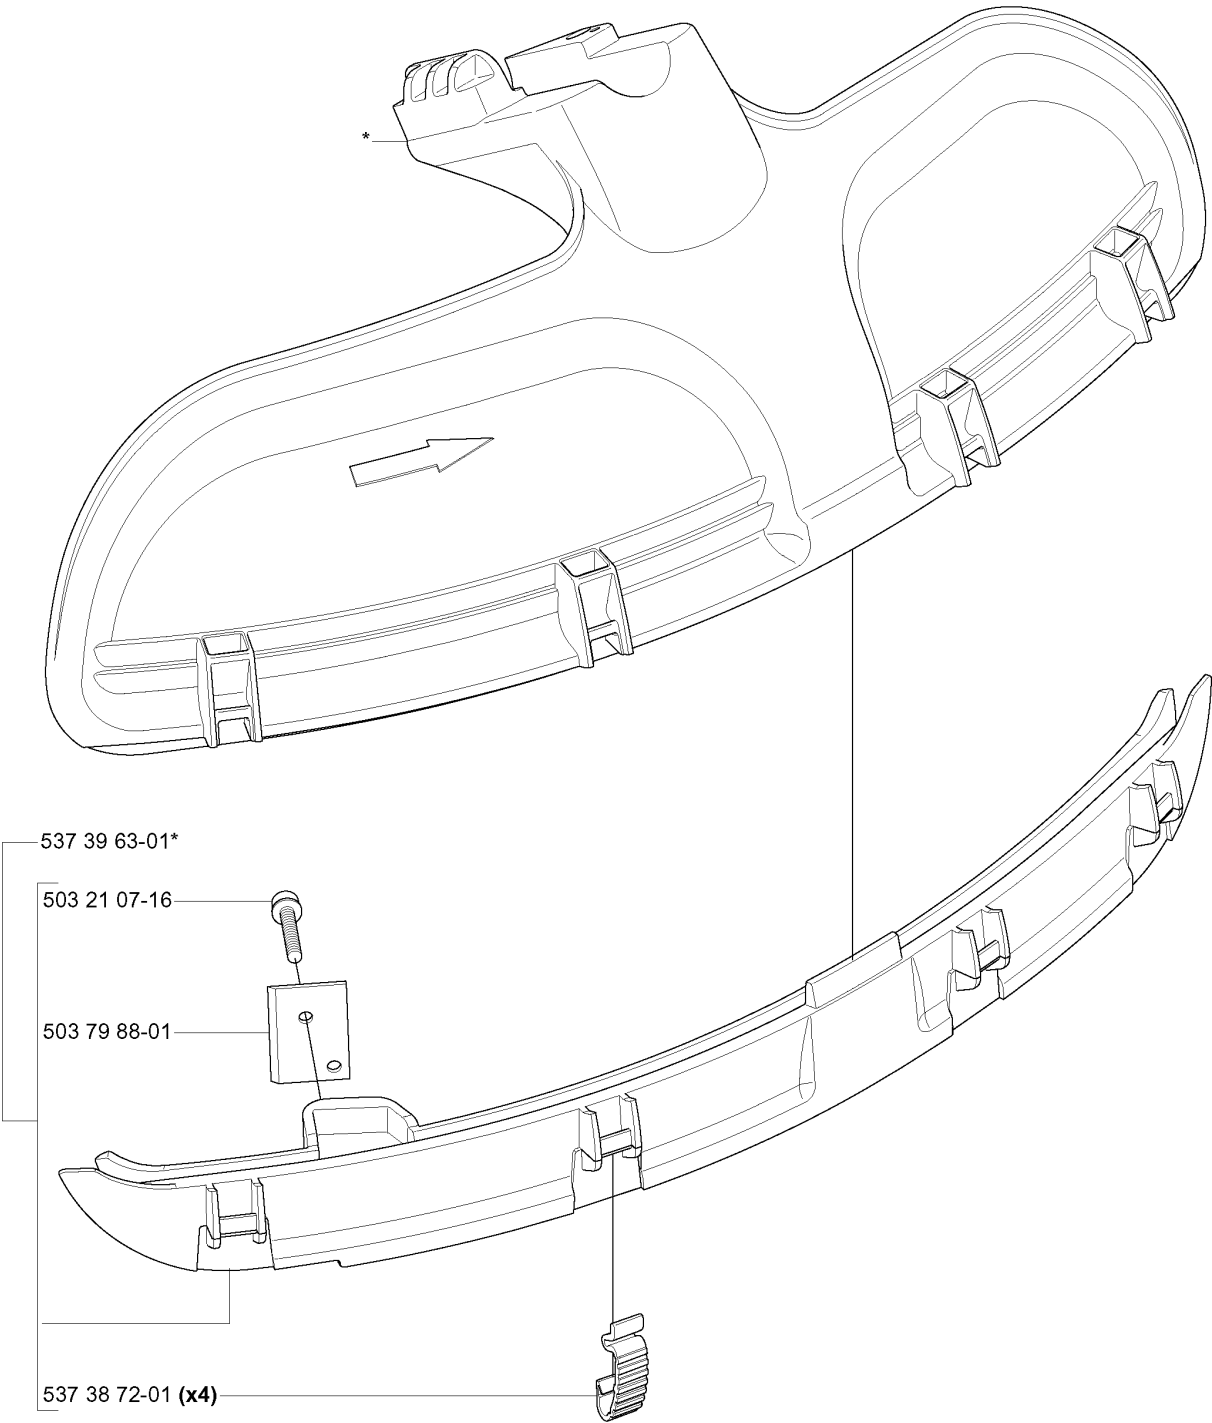

R *compl 537 33 16-01