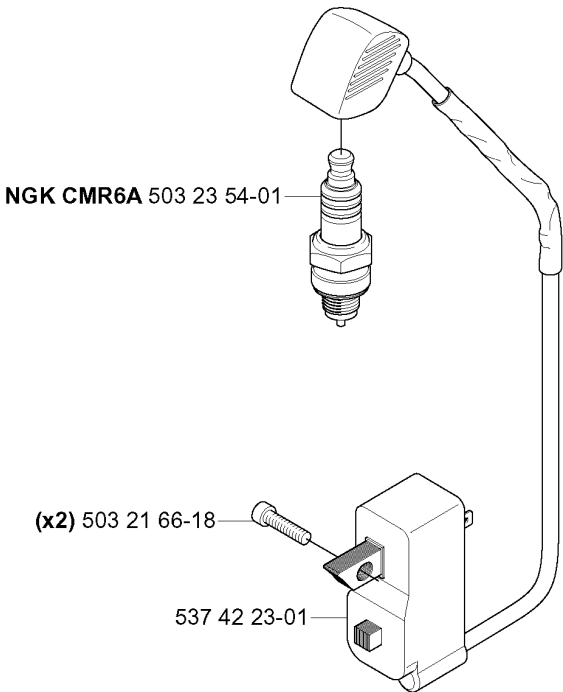

D *compl 537 18 35-13 333R

HANDLE & CONTROLS

333 R, 2005-06

Part No	Description	Remark	QTY KIT
503 20 02-45	SCREW IHSCFM		1
503 20 07-35	SCREW IHSCFM		1
503 21 66-18	SCREW IHSCFM		1
503 21 66-18	SCREW IHSCFM		2
503 22 10-13	HEXAGON NUT		1
503 71 82-01	SWITCH		1
503 87 85-04	SHORT CIRCUIT CABLE		1
537 16 02-03	HANDLE HALF		1
537 16 03-01	HANDLE HALF		1
537 16 06-01	THROTTLE LOCKOUT		1
537 16 07-01	STARTER THROTTLE LOC		1
537 16 08-01	THROTTLE TRIGGER		1
537 17 28-01	HANDLE		1
537 17 29-01	COVER		1
537 17 42-01	SPRING THROTTLE TRIG		1
537 17 43-01	SPRING		1
537 18 35-13	HANDLE SYSTEM	333R	1
537 35 96-01	WIRING ASSY		1
537 36 00-01	HANDLEBAR		1
537 37 78-01	THROTTLE WIRE ASSY		1
731 23 14-01	HEXAGON NUT		1

S Duo Balance
compl 537 27 57-02
compl 537 27 57-04 US

HARNESS

333 R, 2005-06

Part No	Description	Remark	QTY KIT
502 02 28-05	WELT HOOK		1
502 02 29-02	HARNESS		1
502 02 30-02	HARNESS		1
502 02 38-01	HARNESS		1
503 99 61-01	HARNESS		1
503 99 61-01	HARNESS		1
503 99 61-01	HARNESS		1
503 99 61-01	HARNESS		3
503 99 61-03	BAND		1
503 99 61-03	BAND		1
537 11 35-01	RETAINER		1
537 17 54-01	HARNESS		3
537 27 57-02	HARNESS		1
537 27 57-04	HARNESS	US	1
537 27 59-01	HIP PAD		1
537 27 59-01	HIP PAD		1
537 28 83-01	FRONT PIECE		1
537 28 84-01	FRONT PIECE		1
735 31 09-20	HARNESS		1

L

IGNITION SYSTEM

333 R, 2005-06

Part No	Description	Remark	QTY KIT
503 21 66-18	SCREW IHST		2
503 23 54-01	SPARK PLUG	NGK CMR6A	1
537 24 96-04	FLYWHEEL		1
537 42 23-01	ELECTRONIC MODULE		1
731 71 16-51	HEXAGON NUT FLANGE		1

B *compl 537 21 42-01

**compl 537 34 97-01

SHAFT

333 R, 2005-06

Part No	Description	Remark	QTY KIT
503 21 75-16	SCREW IHSCFT		1
537 13 04-02	KNOB		1
537 21 41-01	TUBE		1
537 21 42-01	TUBE		1
537 29 48-01	LABEL		1
537 31 39-01	GUIDE		1
537 34 97-01	LOOP		1
537 34 98-01	LOOP		1
537 35 01-01	LOOP		1
537 35 52-01	DRIVE SHAFT		1
537 36 02-01	SPACER		1
537 36 02-02	SPACER		1
537 37 61-01	WIRING		1
725 23 31-51	SCREW		1