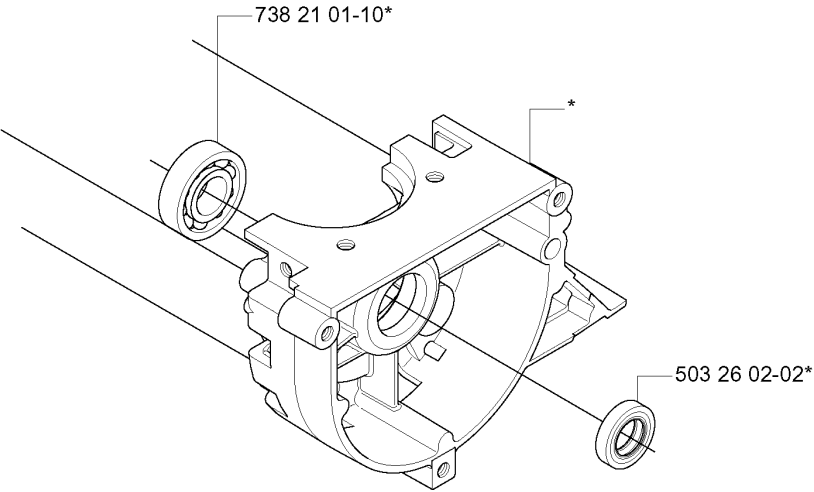

E

CLUTCH

333 R, 2005-06

Part No	Description	Remark	QTY KIT
503 20 03-20	SCREW IHSCFM		3
503 20 03-20	SCREW IHSCFM		3
503 24 07-02	PARALLEL PIN		2
503 96 13-01	SCREW		2
537 04 68-01	WASHER		1
537 30 29-01	CLUTCH COVER		1
537 31 00-01	COVER		1
537 31 01-01	COMPRESSION SLEEVE		1
537 32 27-01	ANTIVIBRATION ELEMENT		1
537 32 61-01	COVER		1
537 34 04-01	CLUTCH		1
537 35 29-01	CLUTCH DRUM		1
537 41 57-01	WASHER		1
537 41 81-01	SCREW		2
537 42 72-01	SPRING		1
725 53 33-55	SCREW IHSCM		1
735 31 14-00	CIRCLIP		1
735 31 28-10	CIRCLIP		1
738 21 01-04	BALL BEARING		1

F *compl 537 41 44-01 335Rx
*compl 537 41 44-02 333R

333R 537 39 52-05 
333R

335Rx 537 39 52-06 
335R

COVER

333 R, 2005-06

Part No	Description	Remark	QTY KIT
503 20 03-20	SCREW IHSCFM		1
503 20 03-20	SCREW IHSCFM		1
503 21 29-10	SCREW CCRPANT		4
503 21 75-16	SCREW IHSCFT		2
503 21 75-16	SCREW IHSCFT		1
537 35 72-01	PROTECTIVE PLATE		1
537 37 38-02	TUBULAR RIVET		1
537 37 38-03	TUBULAR RIVET		1
537 39 52-05	LABEL	333R	1
537 39 52-06	LABEL	335RX	1
537 41 44-01	CYLINDER COVER	335RX	1
537 41 44-02	CYLINDER COVER	333R	1
537 42 51-01	HEAT PROTECTOR		1

P *compl 544 03 89-01

CRANKCASE

333 R, 2005-06

Part No	Description	Remark	QTY KIT
501 27 08-01	GUIDE BUSHING		2
503 20 02-30	SCREW IHSCFM		4
503 26 02-02	SEALING RING		1
503 26 02-02	SEALING RING		1
537 32 42-01	INSERT		1
537 33 29-01	GASKET		1
544 03 89-01	CRANKCASE ASSY		1
738 21 01-10	BALL BEARING		1
738 21 01-10	BALL BEARING		1