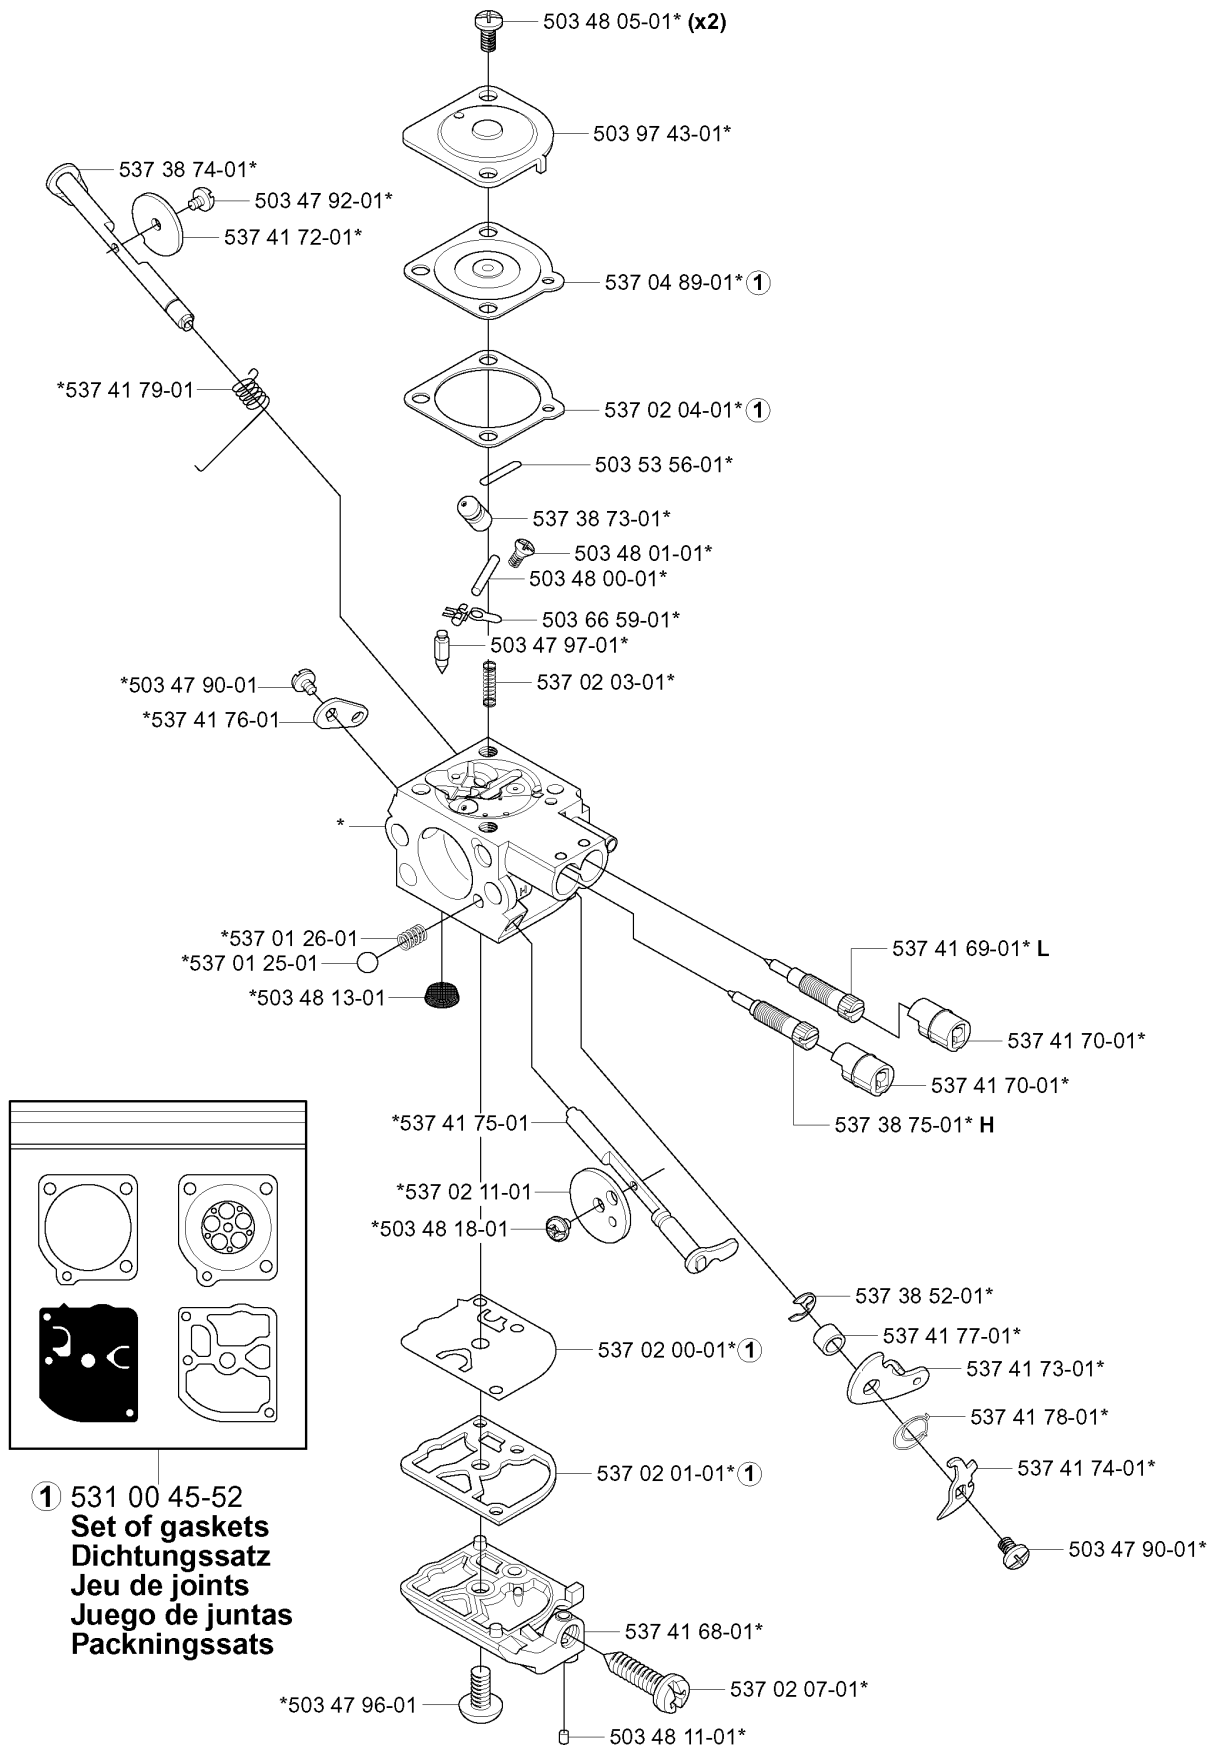

A *compl 537 29 58-01

BEVEL GEAR

333 R, 2005-06

Part No	Description	Remark	QTY KIT
503 20 03-25	SCREW IHSCFM		1
503 20 03-25	SCREW IHSCFM		1
503 20 15-01	SCREW IHHM		1
503 22 73-01	NUT		1
503 25 28-01	BALL BEARING		1
537 14 74-01	MAGNET		1
537 18 95-01	SCREW		1
537 29 58-01	BEVEL GEAR		1
537 34 35-01	SUPPORT FLANGE		1
537 35 14-01	DRIVER	1	1
537 36 23-01	BRACKET		1
735 31 14-00	CIRCLIP		1
735 31 28-10	CIRCLIP		1
735 31 31-10	CIRCLIP		1
738 21 01-10	BALL BEARING		1
738 21 01-12	BALL BEARING		1
738 21 99-00	BALL BEARING		1

Q *compl 503 28 31-20 (ZAMA C1Q-EL30)

Zama C1Q-EL30

CARBURETOR DETAILS

333 R, 2005-06

Part No	Description	Remark	QTY KIT
503 28 31-20	CARBURETTOR	ZAMA C1Q-EL30	1
503 47 90-01	SCREW		1
503 47 90-01	SCREW		1
503 47 92-01	SCREW		1
503 47 96-01	SCREW		1
503 47 97-01	VALVE		1
503 48 00-01	PIN RETAINING SCREW		1
503 48 01-01	SCREW		1
503 48 05-01	SCREW		2
503 48 11-01	PIECE		1
503 48 13-01	STRAINER		1
503 48 18-01	SCREW		1
503 53 56-01	PLUG WELCH		1
503 66 59-01	LEVER		1
503 97 43-01	COVER		1
531 00 45-52	GASKET KIT	SET OF GASKETS	1
537 01 25-01	BALL		1
537 01 26-01	SPRING		1
537 02 00-01	DIAPHRAGM PUMP	531 00 45-52 SET OF GASKETS	1
537 02 01-01	GASKET	531 00 45-52 SET OF GASKETS	1
537 02 03-01	SPRING		1
537 02 04-01	GASKET	531 00 45-52 SET OF GASKETS	1
537 02 07-01	SCREW		1
537 02 11-01	VALVE		1
537 04 89-01	DIAPHRAGM	531 00 45-52 SET OF GASKETS	1
537 38 52-01	CLIP		1
537 38 73-01	NOZZLE ASSY		1
537 38 74-01	SHAFT ASSY		1
537 38 75-01	SCREW	H	1
537 41 68-01	COVER		1
537 41 69-01	SCREW	L	1
537 41 70-01	LIMITER CAP		1
537 41 70-01	LIMITER CAP		1
537 41 72-01	VALVE		1
537 41 73-01	LEVER		1
537 41 74-01	LEVER		1
537 41 75-01	SHAFT ASSY		1
537 41 76-01	LEVER		1
537 41 77-01	COLLAR		1
537 41 78-01	SPRING THROTT.RETURN		1
537 41 79-01	SPRING THROTT.RETURN		1