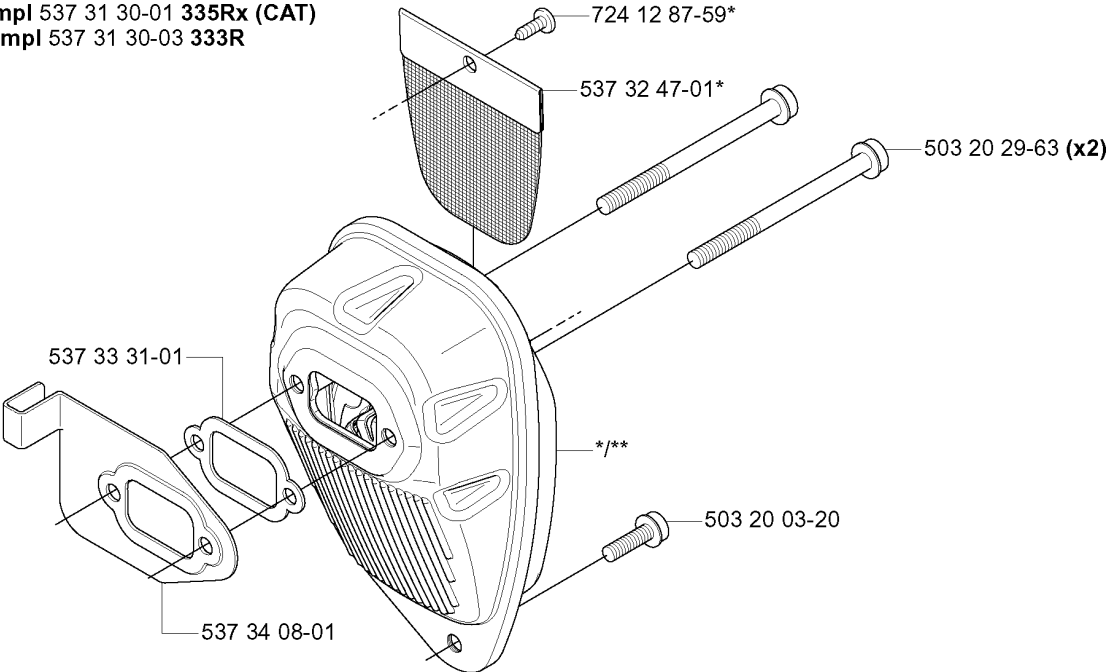

G *compl 537 31 30-01 335Rx (CAT)

**compl 537 31 30-03 333R