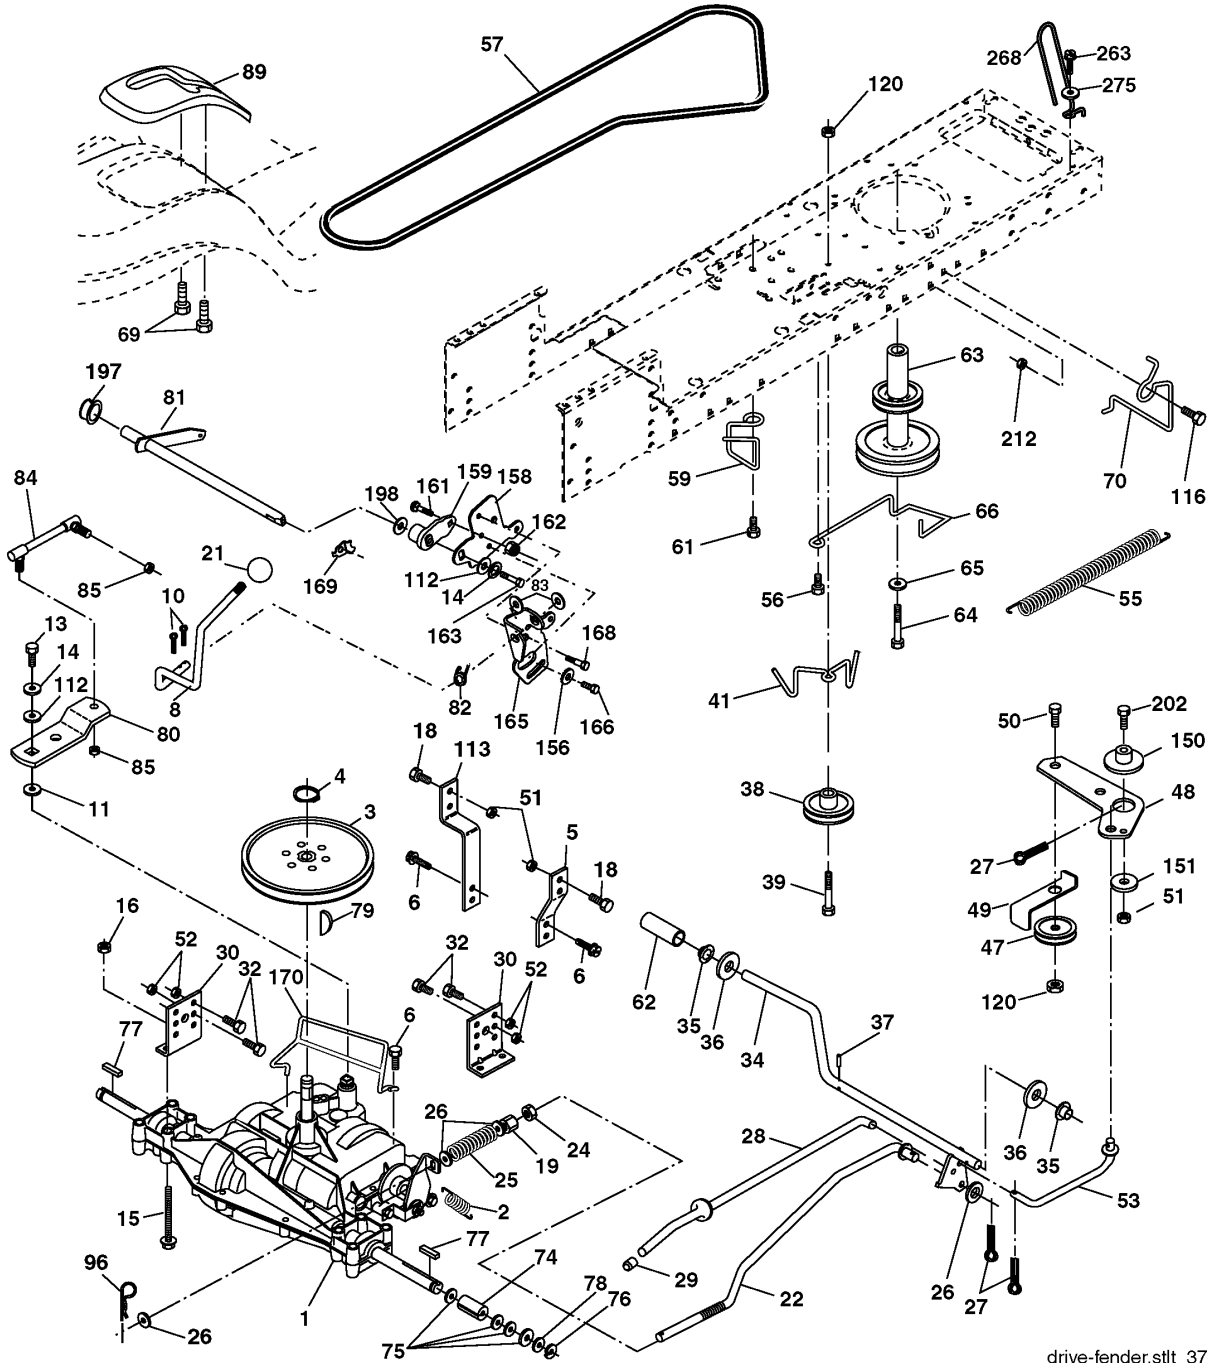

REPAIR PARTS

TRACTOR - MODEL NO. LT151 (96011000100), PRODUCT NO. 954 17 02-40
DRIVE

DRIVE

LT151, 96011000100, 954170240, 2005-01

Ref	Part No	Description	Remark	QTY KIT
2	532 14 66-82	SPRING		1
3	532 12 36-66	PULLEY		1
4	812 00 00-28	CLIP		1
5	532 12 15-20	BRACKET		1
6	817 06 05-12	SCREW		1
8	532 19 25-02	ROD SHIFT		1
10	876 02 04-16	SPLIT PIN		1
11	532 10 57-01	WASHER		1
13	874 55 04-12	BOLT		1
14	810 04 04-00	WASHER		1
15	874 49 05-44	SCREW		1
16	873 80 05-00	LOCK NUT		1
18	874 78 06-16	BOLT		1
19	873 80 06-00	NUT		1
21	532 12 12-74	KNOB		1
22	532 13 08-04	ROD		1
24	873 35 06-00	NUT		1
25	532 10 68-88	SPRING		1
26	819 13 13-16	WASHER		1
27	876 02 04-12	SPLIT PIN		1
28	532 17 57-65	SHAFT		1
29	532 07 16-73	COVER		1
30	532 17 49-73	BRACKET		1
32	874 76 05-12	BOLT		1
34	532 17 55-78	SHAFT		1
35	532 12 01-83	BEARING		1
36	819 21 16-16	WASHER		1
37	532 12 49-63	PIN RETAINING SCREW		1
38	532 17 91-14	PULLEY		1
39	872 11 06-22	BOLT		1
41	532 17 55-56	BELT GUIDE		1
47	532 12 77-83	PULLEY		1
48	532 15 44-07	GUIDE		1
49	532 12 32-05	BELT GUIDE		1
50	872 11 06-12	BOLT		1
51	873 68 06-00	NUT		1
52	873 68 05-00	NUT		1
53	532 10 57-10	LINK		1
55	532 10 57-09	SPRING		1
56	817 06 06-20	SCREW		1
57	532 13 08-01	V-BELT		1
59	532 16 96-91	BELT GUIDE		1
61	817 12 06-14	SCREW		1
62	532 12 48-72	PEDAL RUBBER		1
63	532 18 02-19	PULLEY		1
64	532 17 39-37	BOLT		1
65	810 04 07-00	WASHER		1
66	532 15 47-78	TENSIONER		1
69	532 14 24-32	SCREW		1
70	532 18 02-18	BELT GUIDE		1
74	532 13 70-57	SPACER		1
75	532 12 17-49	WASHER		1
76	812 00 00-01	RETAINER RING		1
77	532 12 35-83	KEY		1
78	532 12 17-48	WASHER		1
79	532 12 50-96	WOODRUFF KEY		1
80	532 13 14-86	ROD		1
81	532 16 55-94	SHAFT		1
82	532 16 57-11	SPRING		1
83	819 17 12-16	WASHER		1
84	532 16 62-28	LINK		1
85	532 15 03-60	NUT		1
89	532 19 57-20	BRACKET		1
96	532 12 47-88	RETAINING RING		1