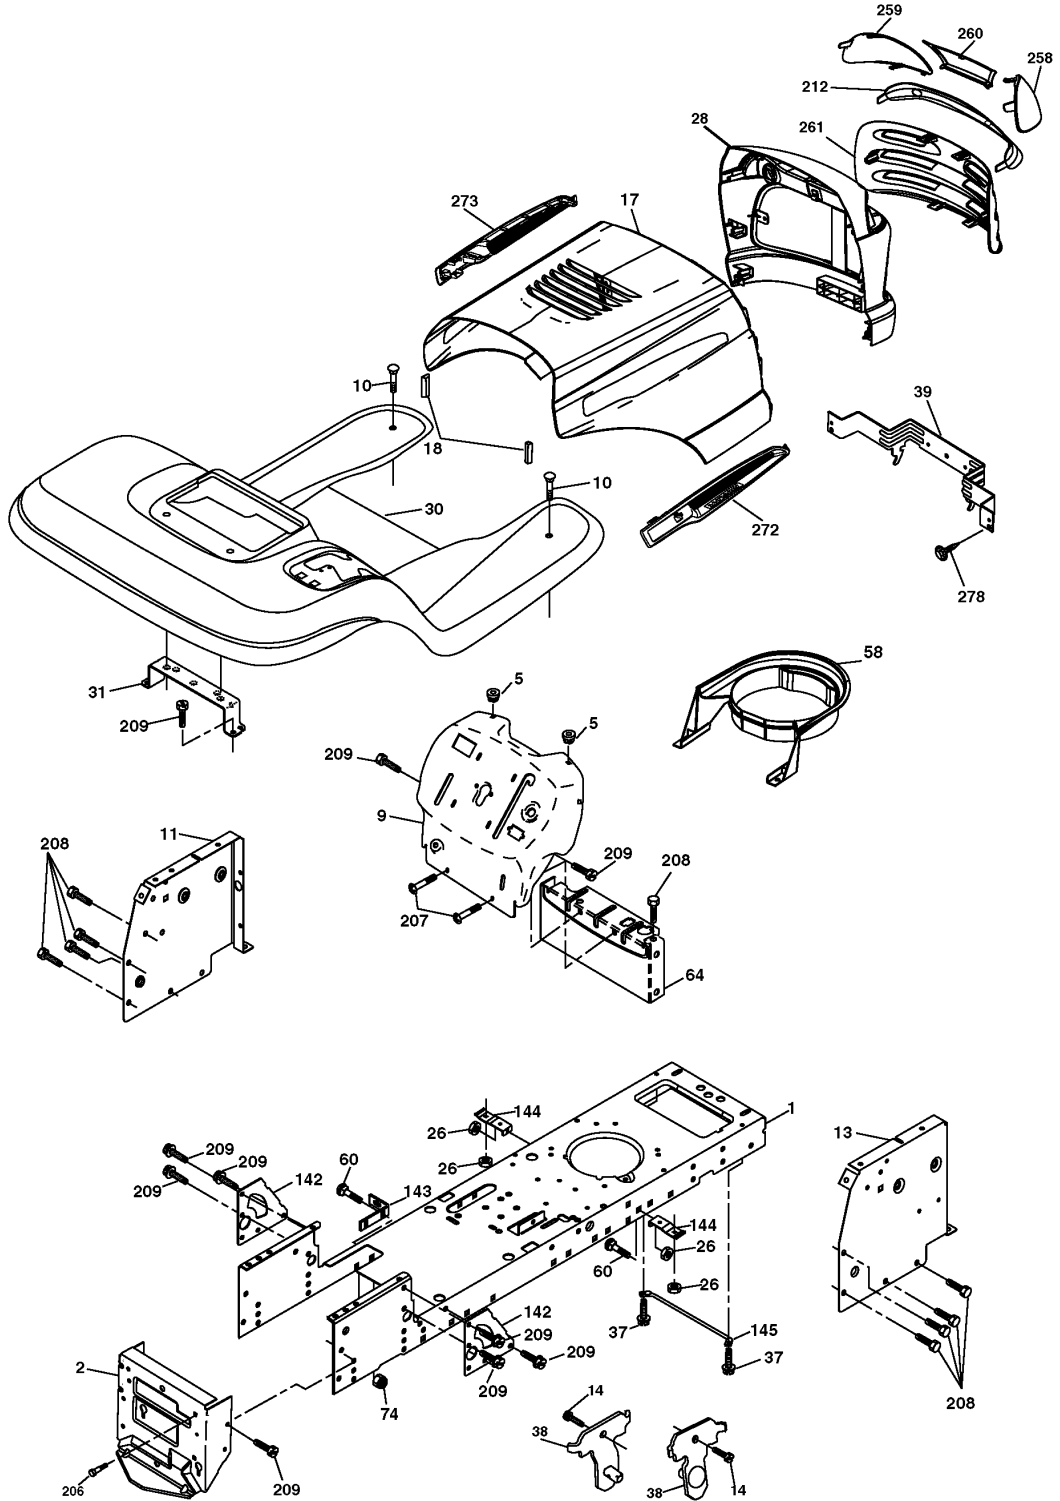

# REPAIR PARTS

TRACTOR - MODEL NO. LT151 (96011000100), PRODUCT NO. 954 17 02-40  
CHASSIS AND ENCLOSURES

### REPAIR PARTS

TRACTOR - MODEL NO. LT151 (96011000100), PRODUCT NO. 954 17 02-40  
DECALS

## DECALS

LT151, 96011000100, 954170240, 2005-01

Ref	Part No	Description	Remark	QTY KIT
1	532 19 11-49	DECAL		1
2	532 14 08-37	DECAL		1
3	532 18 89-23	DECAL		1
4	532 19 44-01			1
5	532 18 89-25	DECAL		1
6	532 18 04-32	DECAL		1
7	532 18 89-21	DECAL		1
8	532 18 21-66	DECAL		1
9	532 18 89-28	DECAL		1
10	532 14 54-98	DECAL		1
11	532 15 97-36	DECAL		1
12	532 15 97-37	DECAL		1
14	532 13 68-32	DECAL		1
20	532 14 50-05	DECAL		1
--	532 18 82-52	PAD, FOOTREST LH		1
--	532 16 25-98	DECAL		1
--	532 18 82-53	PAD, FOOTREST RH		1
--	532 13 83-11	DECAL		1
--	532 19 38-77	OPERATORS MANUAL		1
--	532 19 38-78	OPERATORS MANUAL		1

# REPAIR PARTS

TRACTOR - MODEL NO. LT151 (96011000100), PRODUCT NO. 954 17 02-40  
DRIVE