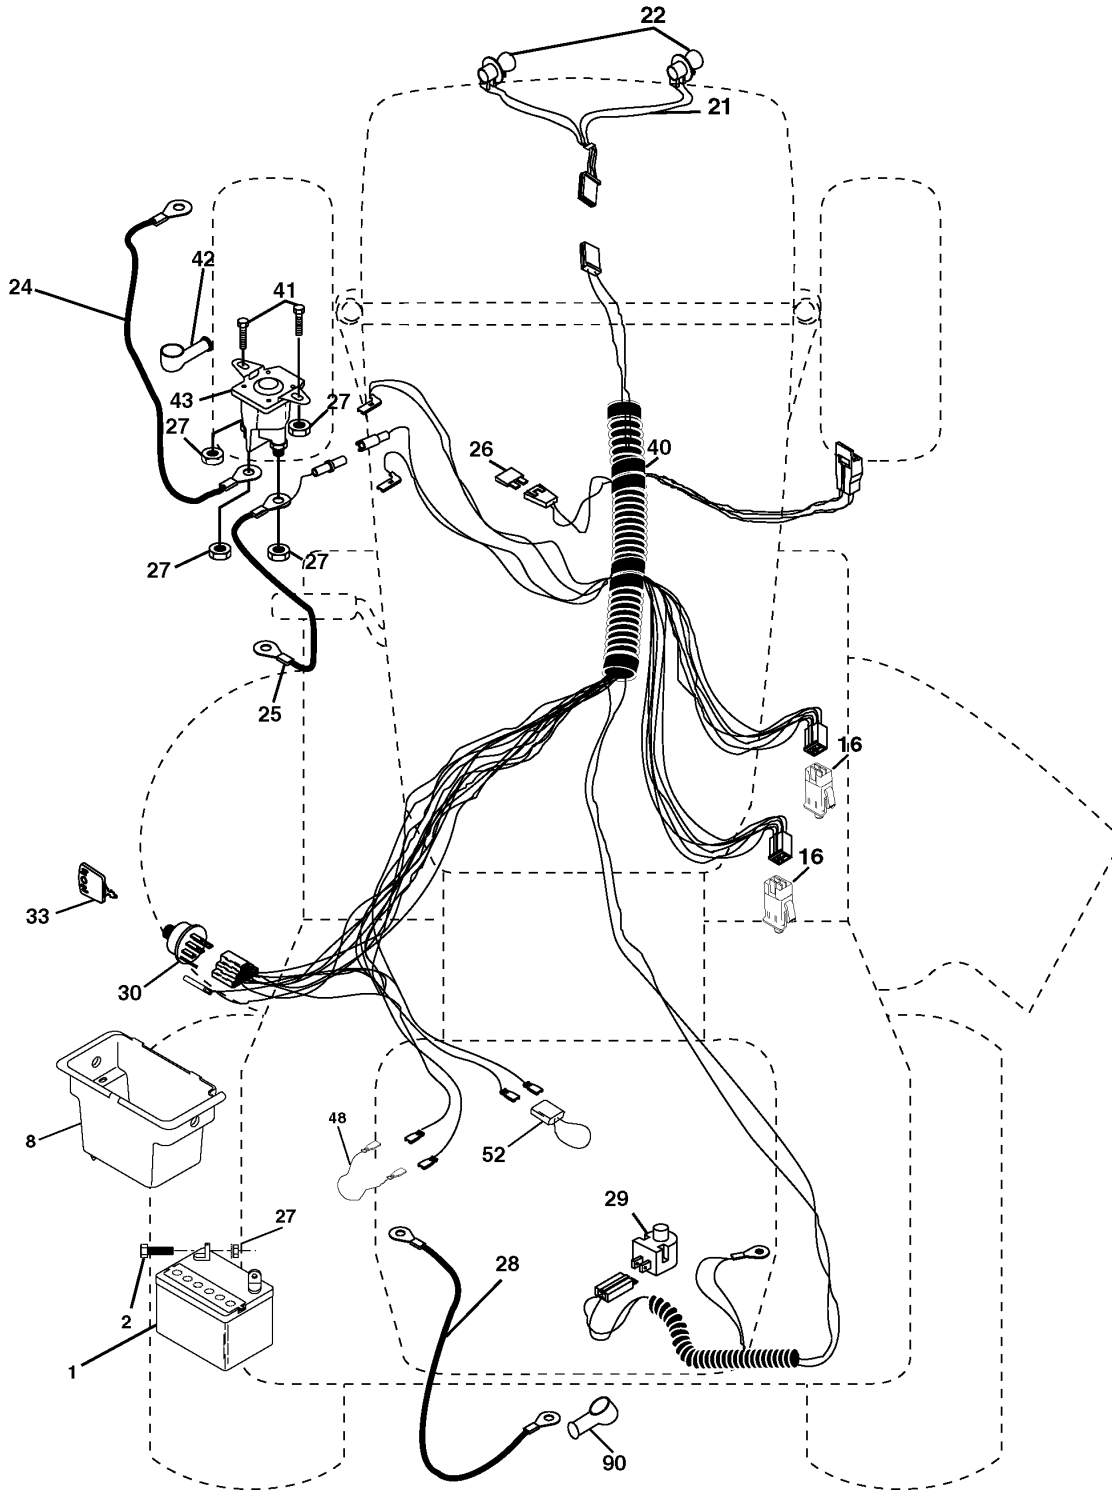

REPAIR PARTS

TRACTOR - MODEL NO. LT151 (96011000100), PRODUCT NO. 954 17 02-40
ELECTRICAL

ELECTRICAL

LT151, 96011000100, 954170240, 2005-01

Ref	Part No	Description	Remark	QTY KIT
1	532 14 49-27	BATTERY		1
2	874 76 04-12	BOLT		1
8	532 17 66-89	BATTERY BOX		1
16	532 17 61-38	SWITCH INTERLOCK		1
21	532 17 56-88	HARNESS		1
22	532 00 41-52	BULB		1
24	532 12 47-80	CABLE		1
25	532 14 61-47	CABLE		1
26	532 17 51-58	FUSE		1
27	873 51 04-00	NUT		1
28	532 12 47-73	CABLE		1
29	532 12 13-05	SWITCH		1
30	532 17 55-66	SWITCH		1
33	532 14 04-01	KEY		1
40	532 17 97-20	HARNESS		1
41	871 11 04-08	BOLT		1
42	532 13 15-63	COVER		1
43	532 17 88-61	SOLENOID		1
48	532 14 08-44	ADAPTER		1
52	532 14 19-40	PROTECTOR		1
90	532 18 04-49	COVER		1