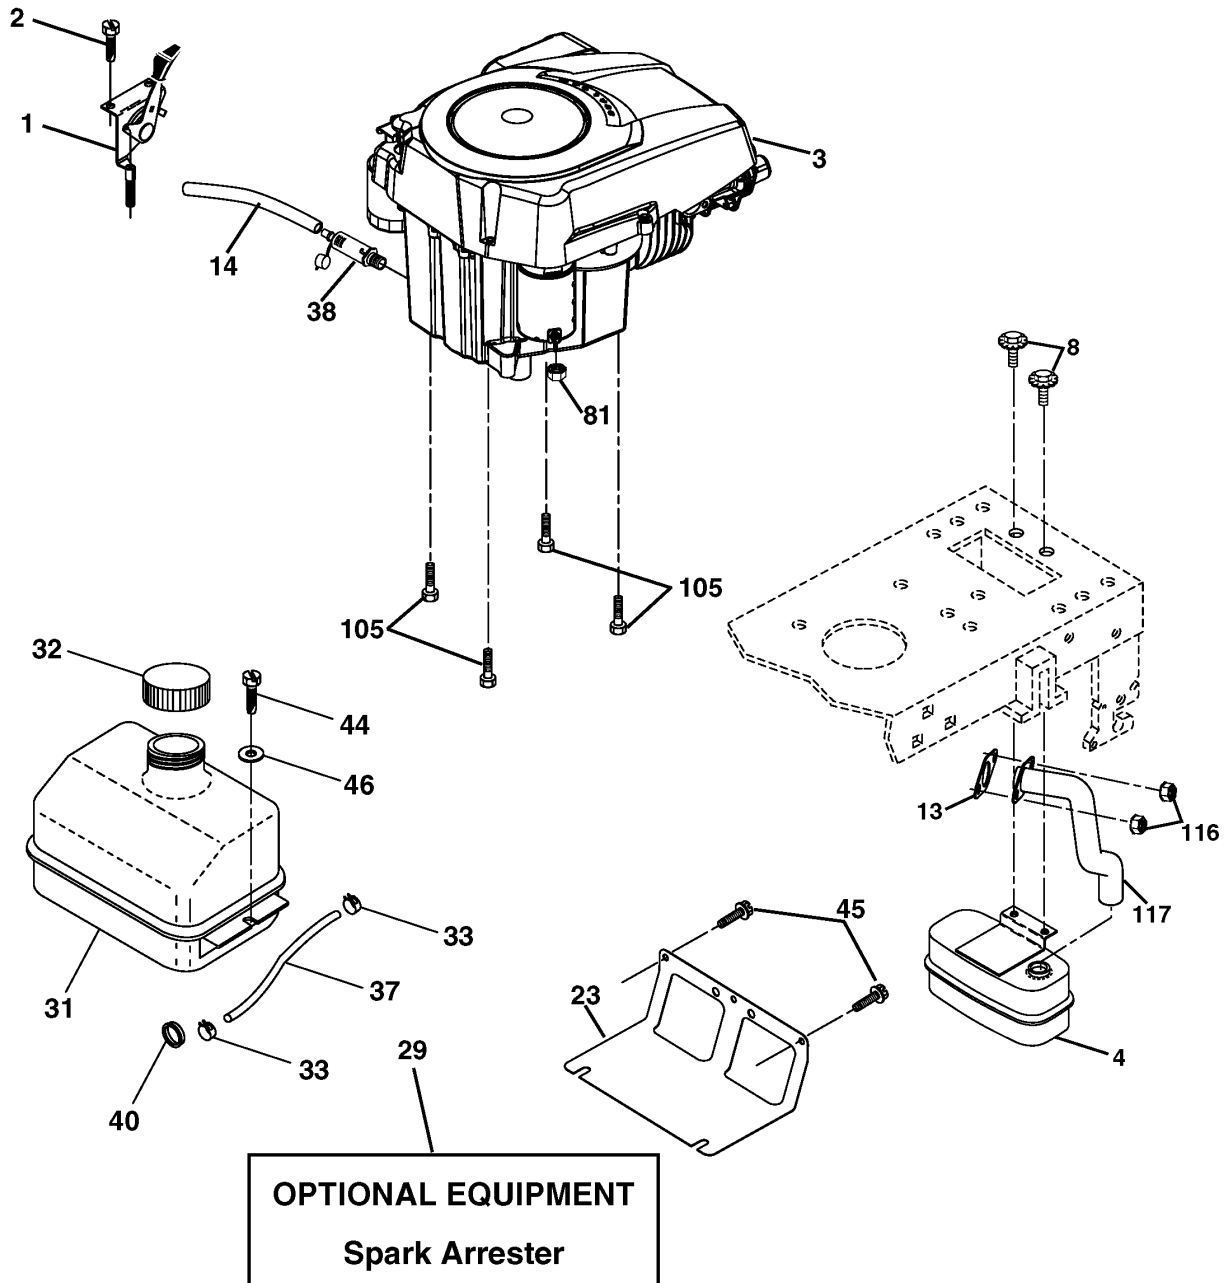

REPAIR PARTS

TRACTOR - MODEL NO. LT151 (96011000100), PRODUCT NO. 954 17 02-40
ENGINE

ENGINE

LT151, 96011000100, 954170240, 2005-01

Ref	Part No	Description	Remark	QTY KIT
1	532 17 08-05	CONTROL THROT /CH FLAG		1
2	817 72 04-08	SCREW		1
4	532 18 86-55	MUFFLER EXHAUST		1
8	532 17 18-77	BOLT		1
13	532 18 59-09	GASKET		1
14	532 14 84-56	TUBE		1
23	532 16 98-37	HEAT SHIELD		1
29	532 13 71-80	SPARK ARRESTER KIT		1
31	532 18 49-00	TANK FUEL FRONT 1.25		1
32	532 14 05-27	FUEL CAP		1
33	532 12 34-87	HOSE CLAMP		1
37	532 13 70-40	HOSE		1
38	532 18 16-54	PLUG		1
40	532 12 40-28	BUSHING		1
44	817 67 04-12	SCREW		1
45	817 00 06-12	SCREW		1
46	819 09 14-16	WASHER		1
81	873 51 04-00	NUT		1
105	817 12 06-16	BOLT		1
116	532 18 43-62	NUT HEX FLANGE TOPLOCK		1
117	532 18 86-54	TUBE EXHAUST		1