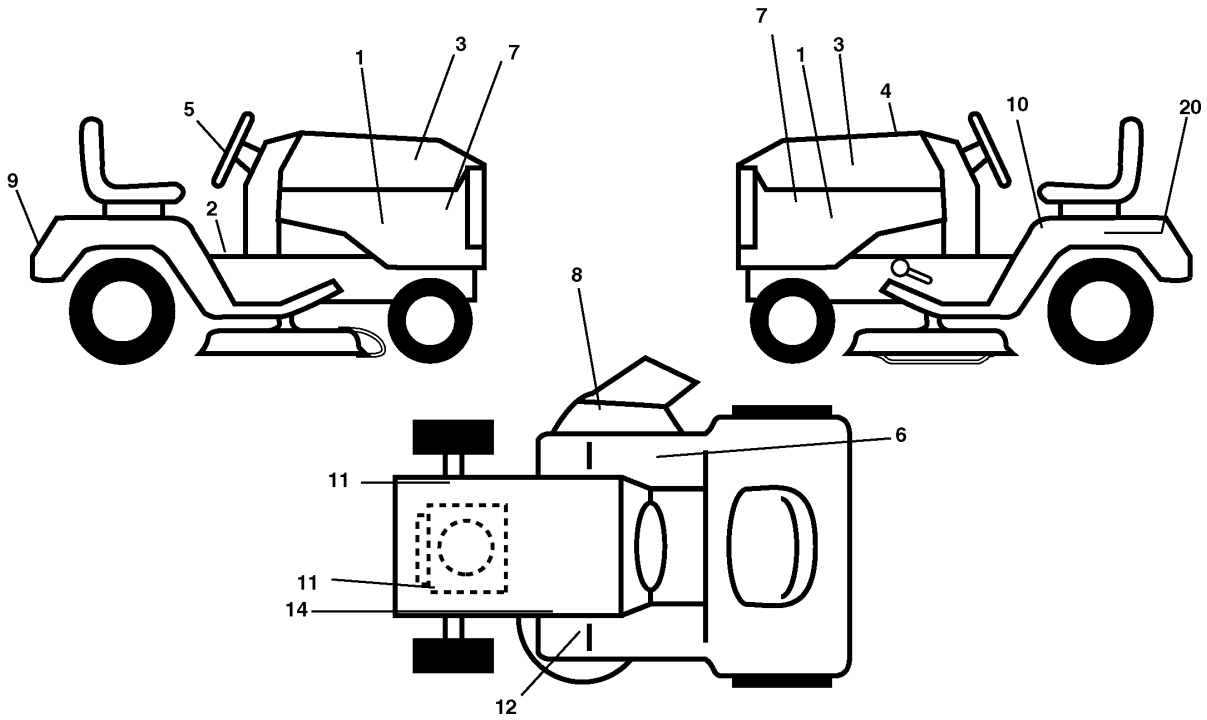

# REPAIR PARTS

TRACTOR - MODEL NO. LT151 (96011000100), PRODUCT NO. 954 17 02-40  
CHASSIS AND ENCLOSURES

### REPAIR PARTS

TRACTOR - MODEL NO. LT151 (96011000100), PRODUCT NO. 954 17 02-40  
DECALS

# REPAIR PARTS

TRACTOR - MODEL NO. LT151 (96011000100), PRODUCT NO. 954 17 02-40  
DRIVE

# REPAIR PARTS

TRACTOR - MODEL NO. LT151 (96011000100), PRODUCT NO. 954 17 02-40  
SEAT ASSEMBLY