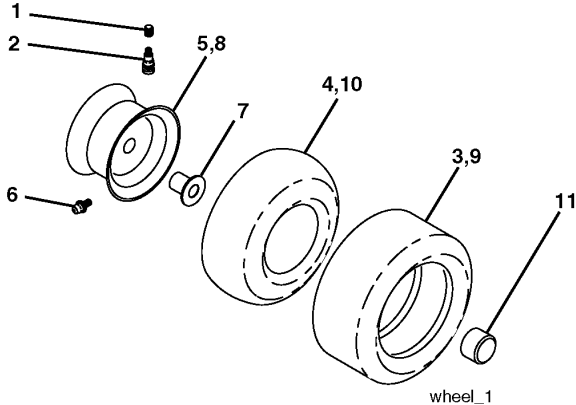

REPAIR PARTS

TRACTOR - MODEL NO. LT151 (96011000100), PRODUCT NO. 954 17 02-40

WHEELS & TIRES

WHEELS & TIRES

LT151, 96011000100, 954170240, 2005-01

Ref	Part No	Description	Remark	QTY KIT
1	532 05 91-92	CAP VALVE		1
2	532 06 51-39	NIPPLE		1
3	532 10 62-22	TIRE		1
4	532 05 99-04	HOSE		1
5	532 13 83-36	RIM SPROCKET		1
6	532 12 49-57	FITTING		1
7	532 12 49-59	BEARING		1
8	532 13 83-37	RIM SPROCKET		1
9	532 10 62-68	TIRE		1
10	532 12 49-26	HOSE		1
11	532 17 50-39	HUB CAP		1
--	532 14 43-34	SEALING FOAM		1