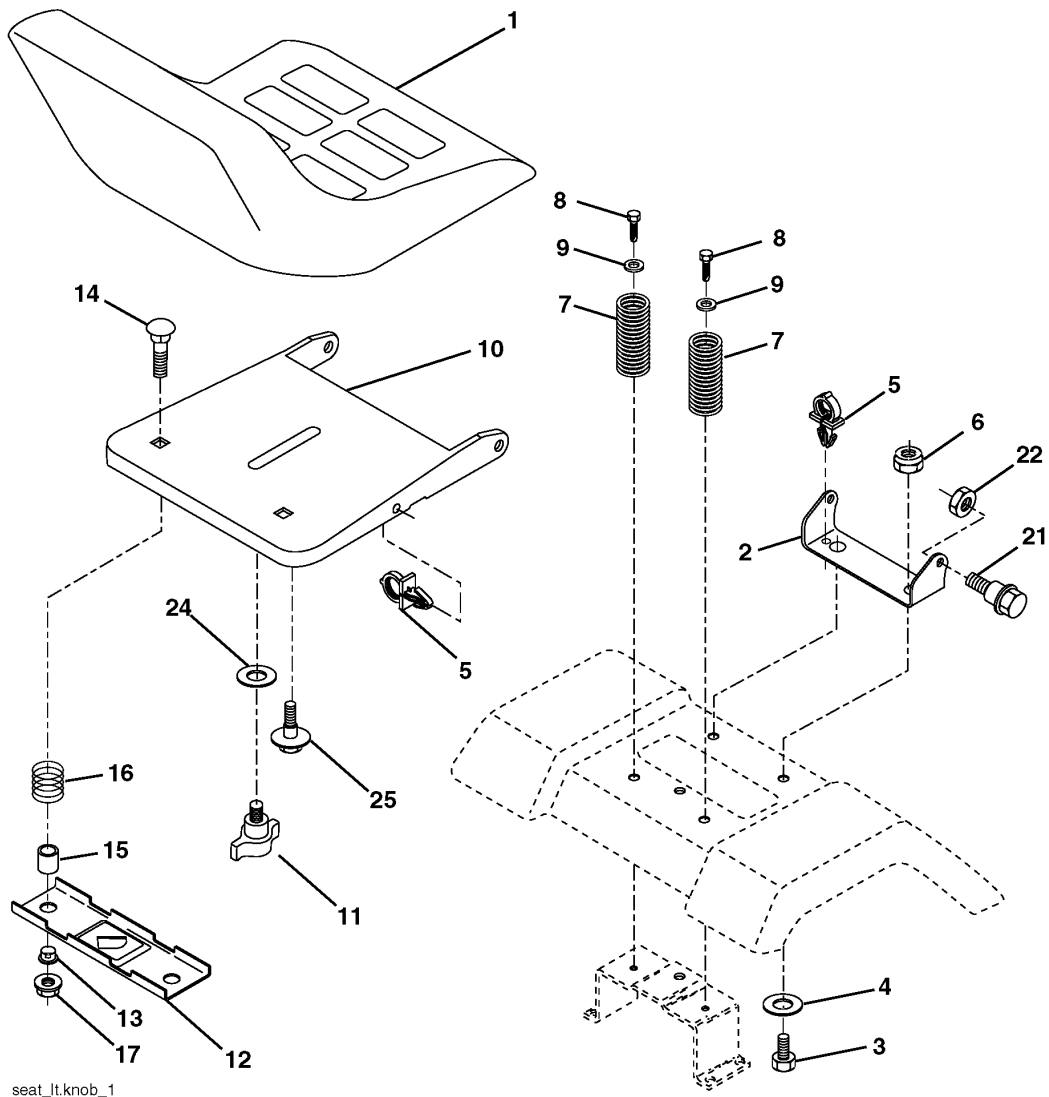

REPAIR PARTS

TRACTOR - MODEL NO. LT151 (96011000100), PRODUCT NO. 954 17 02-40
SEAT ASSEMBLY

SEAT

LT151, 96011000100, 954170240, 2005-01

Ref	Part No	Description	Remark	QTY KIT
1	532 18 49-92	SEAT		1
2	532 14 05-51	BRACKET		1
3	871 11 06-16	SCREW		1
4	819 13 16-10	WASHER		1
5	532 14 50-06	CLIP		1
6	873 80 06-00	NUT		1
7	532 12 41-81	SPRING		1
8	817 00 06-16	SCREW		1
9	819 13 16-14	WASHER		1
10	532 18 24-93	BRACKET		1
11	532 16 63-69	WING NUT		1
12	532 12 12-46	BRACKET		1
13	532 12 12-48	BUSHING		1
14	872 05 04-12	BOLT		1
15	532 13 43-00	SPACER		1
16	532 12 12-50	SPRING		1
17	532 12 39-76	LOCKNUT		1
21	532 17 18-52	BOLT		1
22	873 80 05-00	LOCK NUT		1
24	819 17 19-12	WASHER		1
25	532 12 70-18	BOLT		1