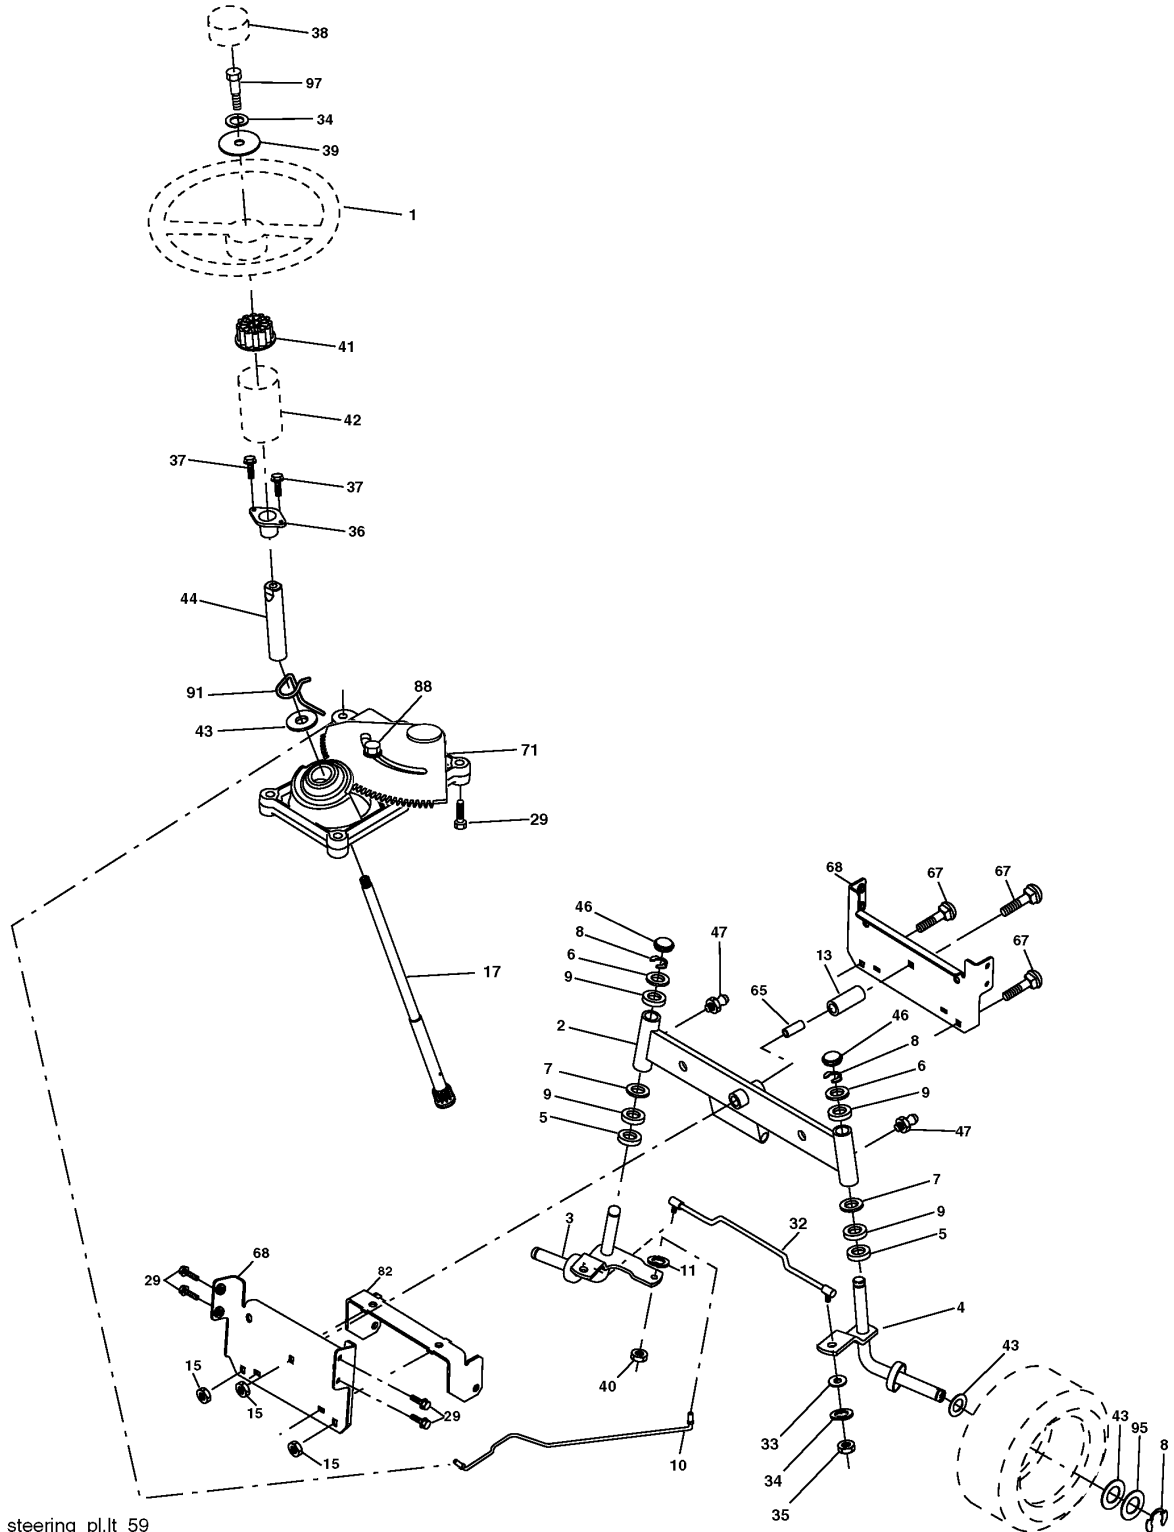

# REPAIR PARTS

TRACTOR - MODEL NO. LT151 (96011000100), PRODUCT NO. 954 17 02-40  
SEAT ASSEMBLY

## SEAT

LT151, 96011000100, 954170240, 2005-01

Ref	Part No	Description	Remark	QTY KIT
1	532 18 49-92	SEAT		1
2	532 14 05-51	BRACKET		1
3	871 11 06-16	SCREW		1
4	819 13 16-10	WASHER		1
5	532 14 50-06	CLIP		1
6	873 80 06-00	NUT		1
7	532 12 41-81	SPRING		1
8	817 00 06-16	SCREW		1
9	819 13 16-14	WASHER		1
10	532 18 24-93	BRACKET		1
11	532 16 63-69	WING NUT		1
12	532 12 12-46	BRACKET		1
13	532 12 12-48	BUSHING		1
14	872 05 04-12	BOLT		1
15	532 13 43-00	SPACER		1
16	532 12 12-50	SPRING		1
17	532 12 39-76	LOCKNUT		1
21	532 17 18-52	BOLT		1
22	873 80 05-00	LOCK NUT		1
24	819 17 19-12	WASHER		1
25	532 12 70-18	BOLT		1

# REPAIR PARTS

TRACTOR - MODEL NO. LT151 (96011000100), PRODUCT NO. 954 17 02-40  
STEERING ASSEMBLY