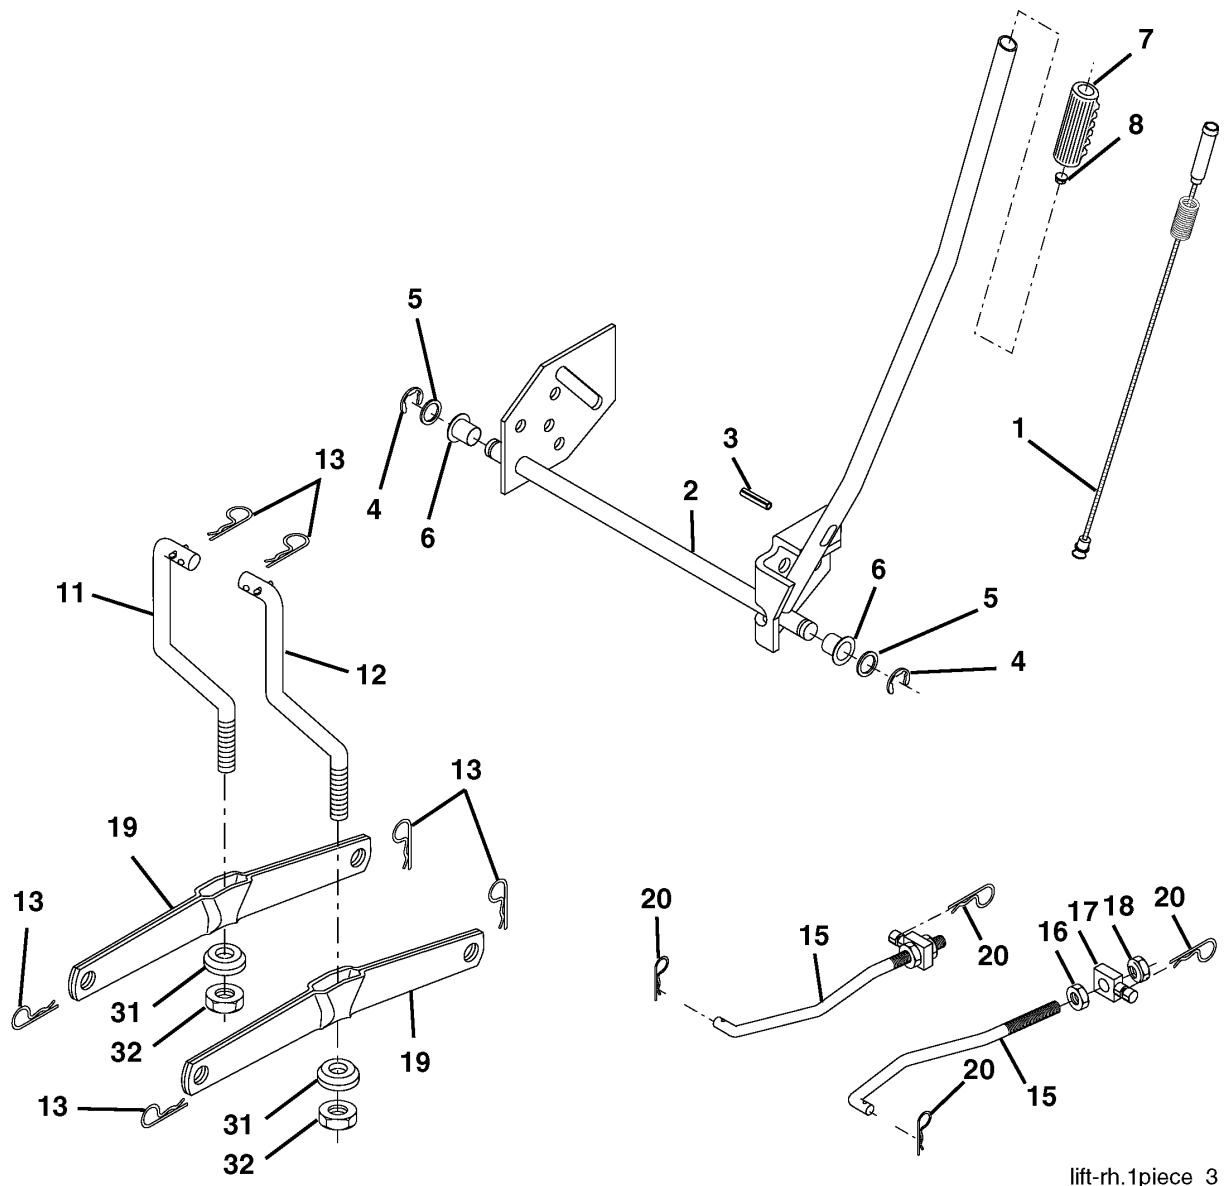

REPAIR PARTS

TRACTOR - MODEL NO. LT151 (96011000100), PRODUCT NO. 954 17 02-40
MOWER LIFT

lift-rh.1piece_3

MOWER LIFT / DECK LIFT

LT151, 96011000100, 954170240, 2005-01

Ref	Part No	Description	Remark	QTY KIT
1	532 15 94-60	WIRE		1
2	532 15 94-71	LEVER		1
3	532 10 57-67	PIN RETAINING SCREW		1
4	812 00 00-02	RETAINING RING		1
5	819 21 16-21	WASHER		1
6	532 12 01-83	BEARING		1
7	532 10 94-13	GRIP		1
8	532 12 45-26	KNOB		1
11	532 13 98-65	LINK		1
12	532 13 98-66	LINK		1
13	532 12 46-70	RETAINING RING		1
15	532 17 32-88	LINK		1
16	873 35 08-00	NUT		1
17	532 17 56-89	BRACKET		1
18	873 80 08-00	NUT		1
19	532 13 98-68	LEVER		1
20	532 16 35-52	CLIP		1
31	532 16 98-65	BEARING		1
32	873 54 06-00	NUT		1