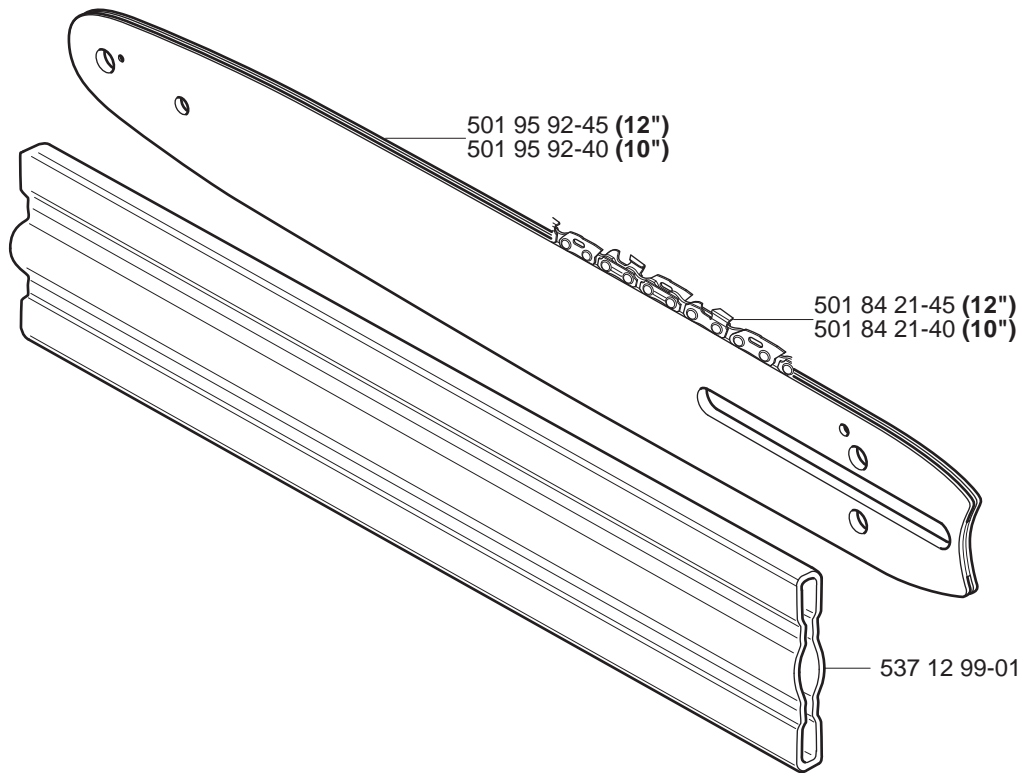

compl 537 18 33-11
compl 537 18 33-12 (USA)

537 38 89-01*

537 21 62-01
537 21 62-02 (USA)

*compl 501 78 33-01

*503 21 83-16

F Saw Attachment L=110mm

compl 537 18 33-13

537 38 89-01*

537 21 62-01

*compl 501 78 33-01

503 21 83-16*

F Saw Attachment L=1100mm

compl 537 18 33-16

compl 537 18 33-17 (USA)

G Saw Attachment

537 23 00-01

PAT. PEND.

H Saw Attachment

J Saw Attachment L=110mm

*compl 537 19 58-01

J Saw Attachment L=1100mm

**compl 537 17 48-01

K Sweeper Attachment SR600

compl 537 19 67-01
 **compl 537 26 81-01
 ***compl 537 26 82-01