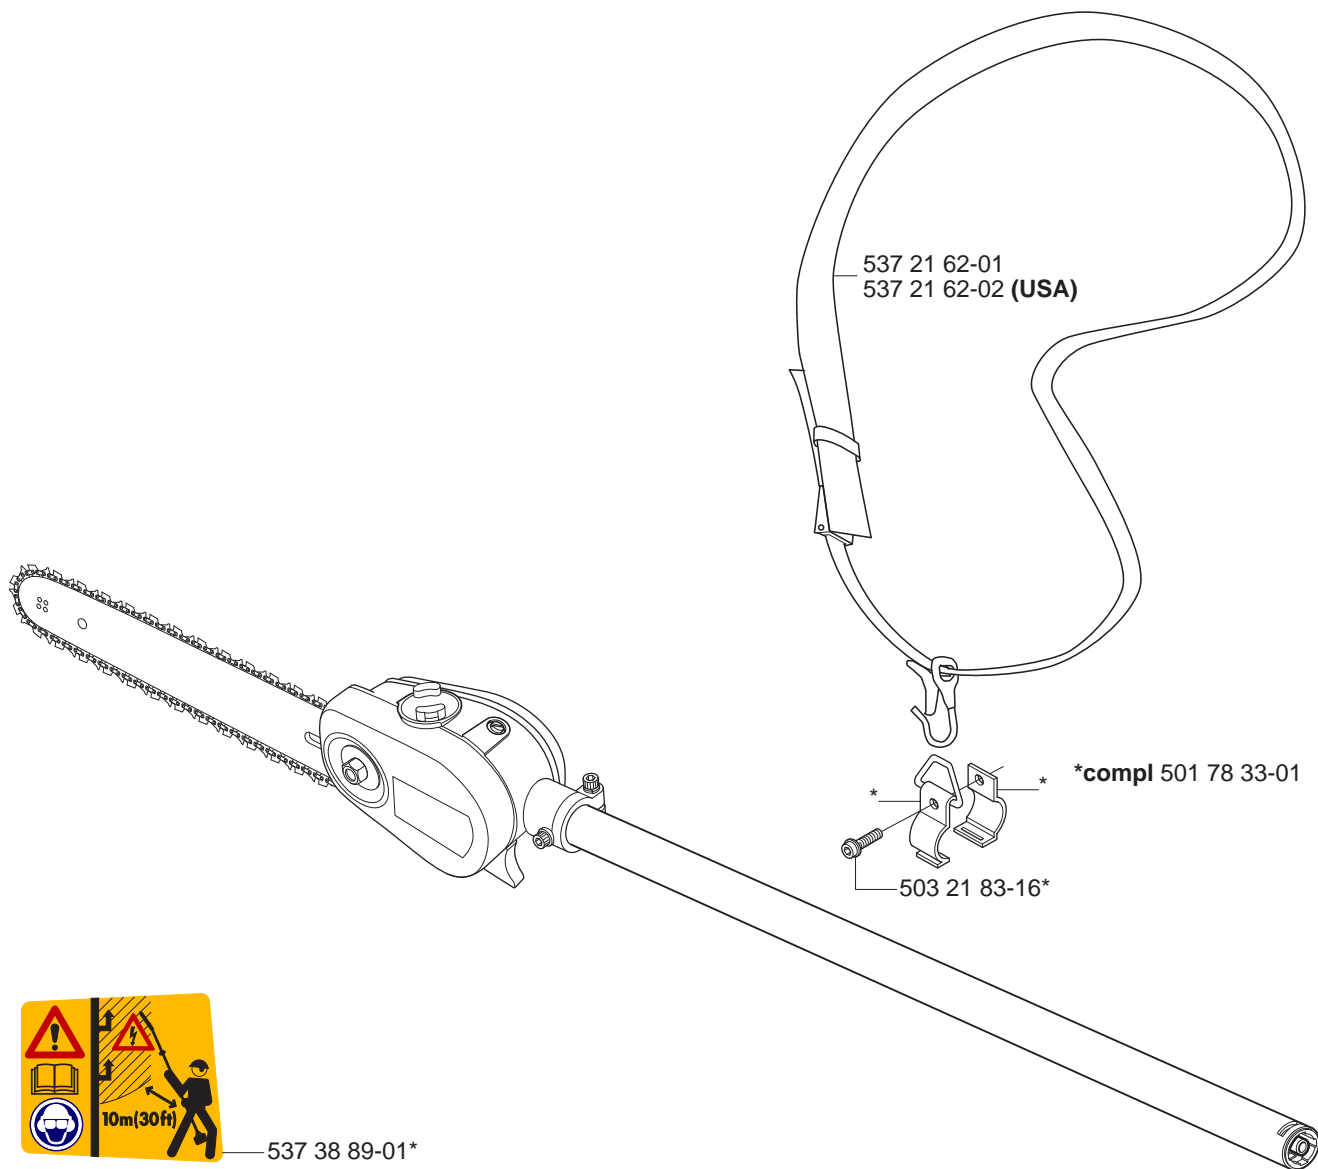

compl 537 18 33-11
compl 537 18 33-12 (USA)

537 38 89-01*

537 21 62-01
537 21 62-02 (USA)

*compl 501 78 33-01

*503 21 83-16

F Saw Attachment L=110mm

compl 537 18 33-13

537 38 89-01*

537 21 62-01

*compl 501 78 33-01

503 21 83-16*

F Saw Attachment L=1100mm

compl 537 18 33-16

compl 537 18 33-17 (USA)

G Saw Attachment

537 23 00-01

PAT. PEND.

H Saw Attachment

J Saw Attachment L=110mm

*compl 537 19 58-01

J Saw Attachment L=1100mm

**compl 537 17 48-01

K Sweeper Attachment SR600

compl 537 19 67-01
 **compl 537 26 81-01
 ***compl 537 26 82-01