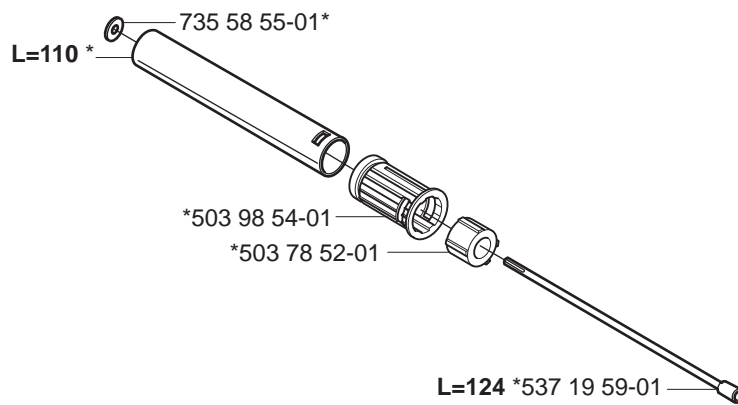

compl 537 18 33-11
compl 537 18 33-12 (USA)

537 38 89-01*

537 21 62-01
537 21 62-02 (USA)

*compl 501 78 33-01

*503 21 83-16

F Saw Attachment L=110mm

compl 537 18 33-13

537 38 89-01*

537 21 62-01

*compl 501 78 33-01

503 21 83-16*

F Saw Attachment L=1100mm

compl 537 18 33-16

compl 537 18 33-17 (USA)

G Saw Attachment

537 23 00-01

PAT. PEND.

H Saw Attachment

J Saw Attachment L=110mm

*compl 537 19 58-01

J Saw Attachment L=1100mm

**compl 537 17 48-01

K Sweeper Attachment SR600

compl 537 19 67-01
 **compl 537 26 81-01
 ***compl 537 26 82-01