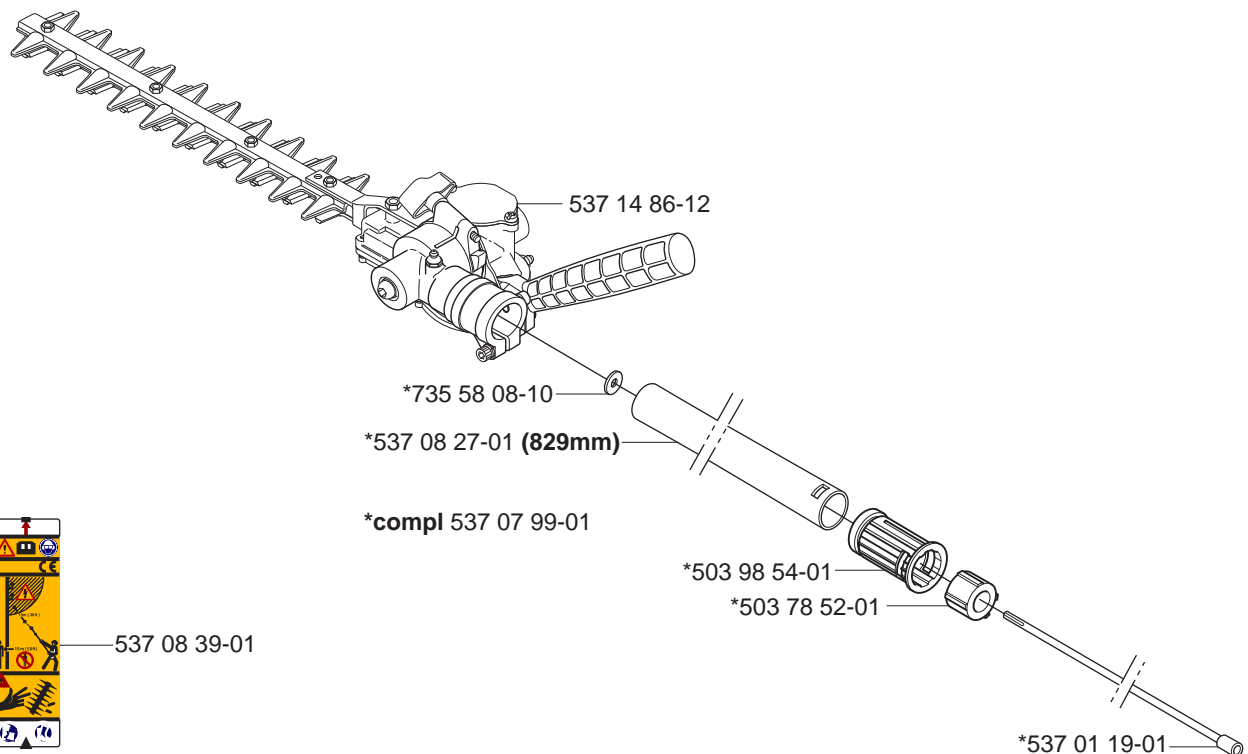

A Cultivator Attachment CA150

compl 537 42 54-01

B Edger Attachment

compl 537 19 69-01

B Edger Attachement

C Hedgetrimmer Attachment HA110

compl 537 19 66-01

537 19 85-01

537 09 52-01

503 21 68-16

C Hedgetrimmer Attachment HA850

compl 537 19 66-02

537 08 39-01

D Hedgetrimmer Attachment

E Hedgetrimmer Attachment

F Saw Attachment

compl 537 18 33-11
compl 537 18 33-12 (USA)

537 38 89-01*

537 21 62-01
537 21 62-02 (USA)

*compl 501 78 33-01

*503 21 83-16

F Saw Attachment L=110mm

compl 537 18 33-13

537 38 89-01*

537 21 62-01

*compl 501 78 33-01

503 21 83-16*

F Saw Attachment L=1100mm

compl 537 18 33-16

compl 537 18 33-17 (USA)

G Saw Attachment

537 23 00-01