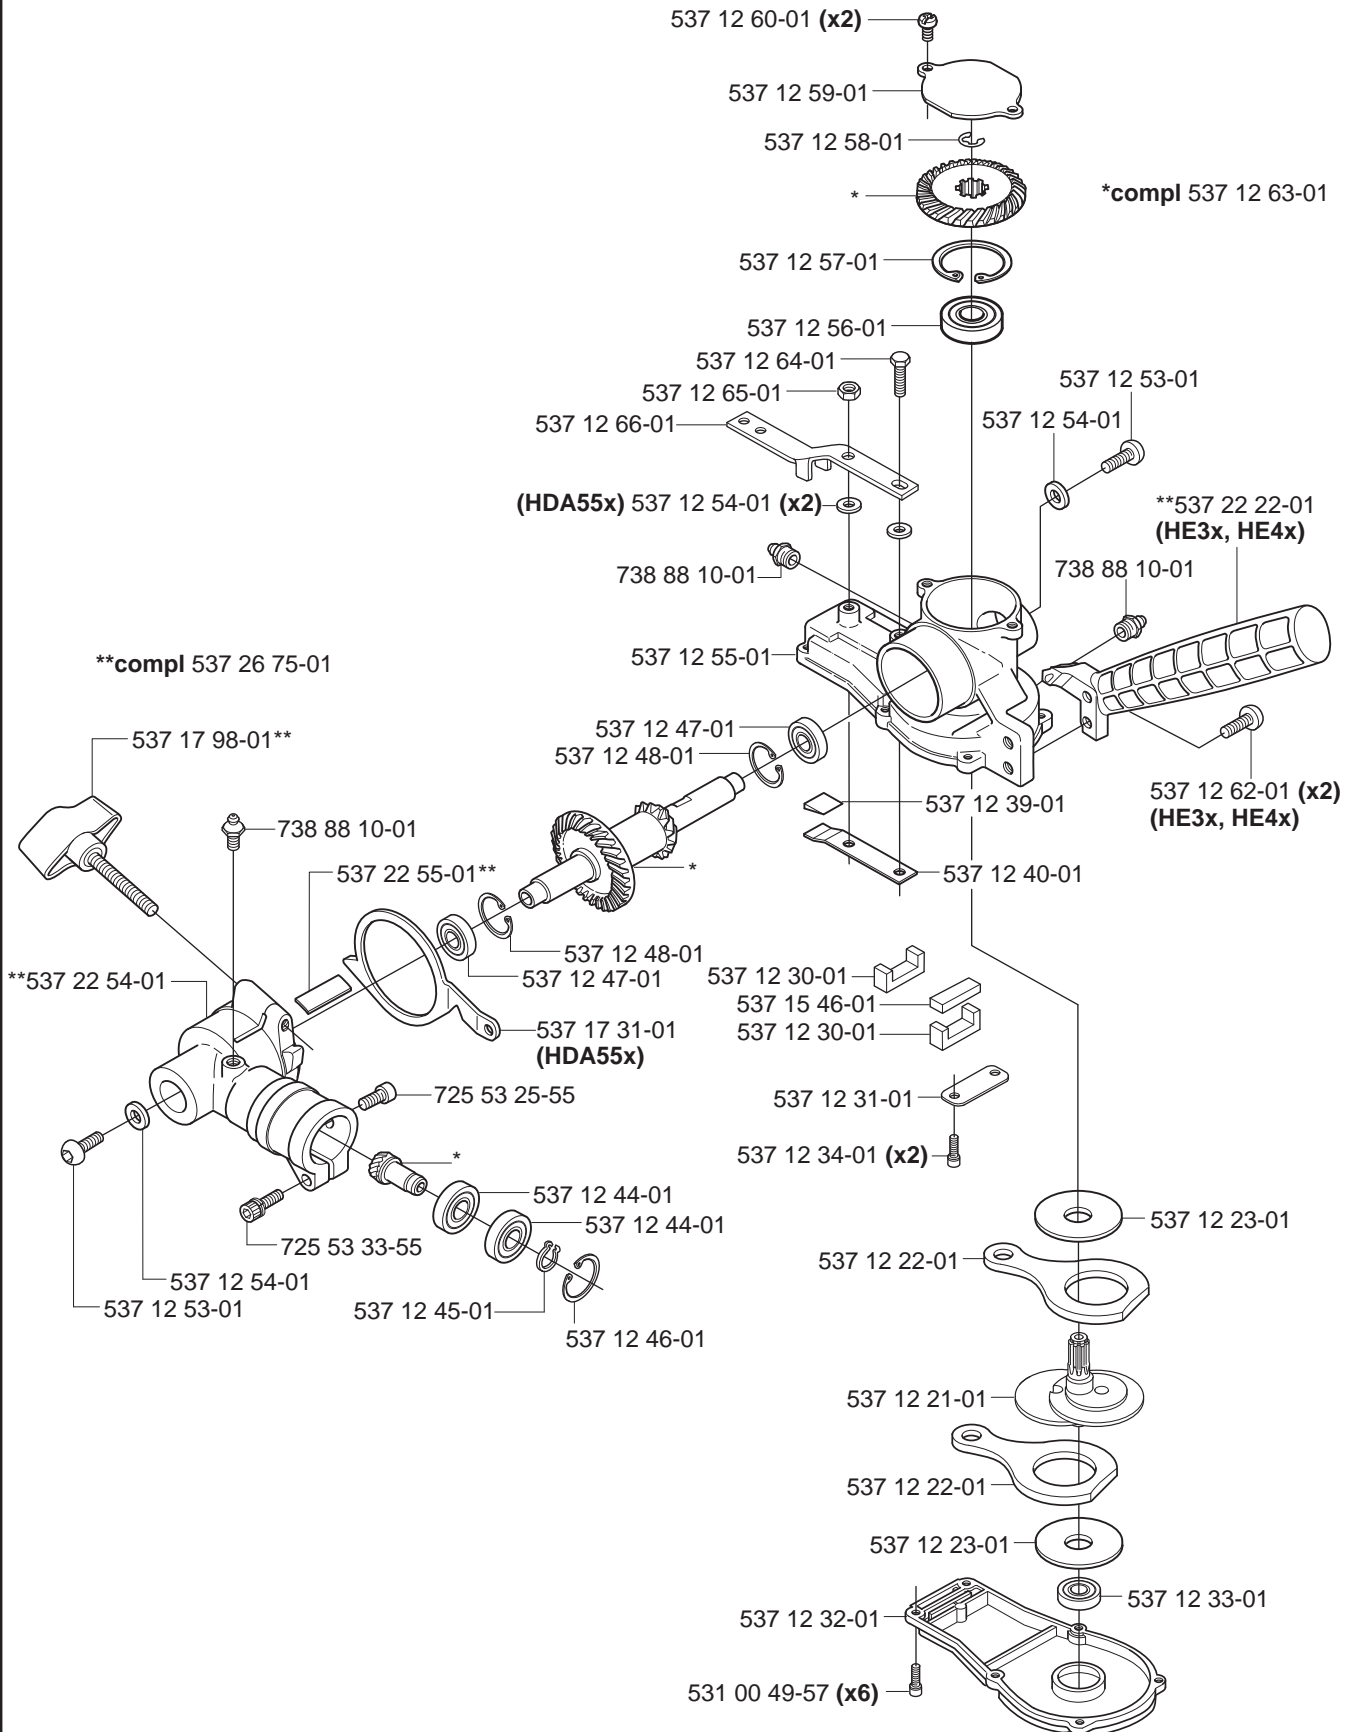

537 09 52-01

503 21 68-16

C Hedgetrimmer Attachment HA850

compl 537 19 66-02

537 08 39-01

D Hedgetrimmer Attachment

E Hedgetrimmer Attachment

F Saw Attachment

compl 537 18 33-11
compl 537 18 33-12 (USA)

537 38 89-01*

537 21 62-01
537 21 62-02 (USA)

*compl 501 78 33-01

*503 21 83-16

F Saw Attachment L=110mm

compl 537 18 33-13

537 38 89-01*

537 21 62-01

*compl 501 78 33-01

503 21 83-16*

F Saw Attachment L=1100mm

compl 537 18 33-16

compl 537 18 33-17 (USA)

G Saw Attachment

537 23 00-01

PAT. PEND.

H Saw Attachment

J Saw Attachment L=110mm

*compl 537 19 58-01

J Saw Attachment L=1100mm

**compl 537 17 48-01

K Sweeper Attachment SR600

compl 537 19 67-01
 **compl 537 26 81-01
 ***compl 537 26 82-01