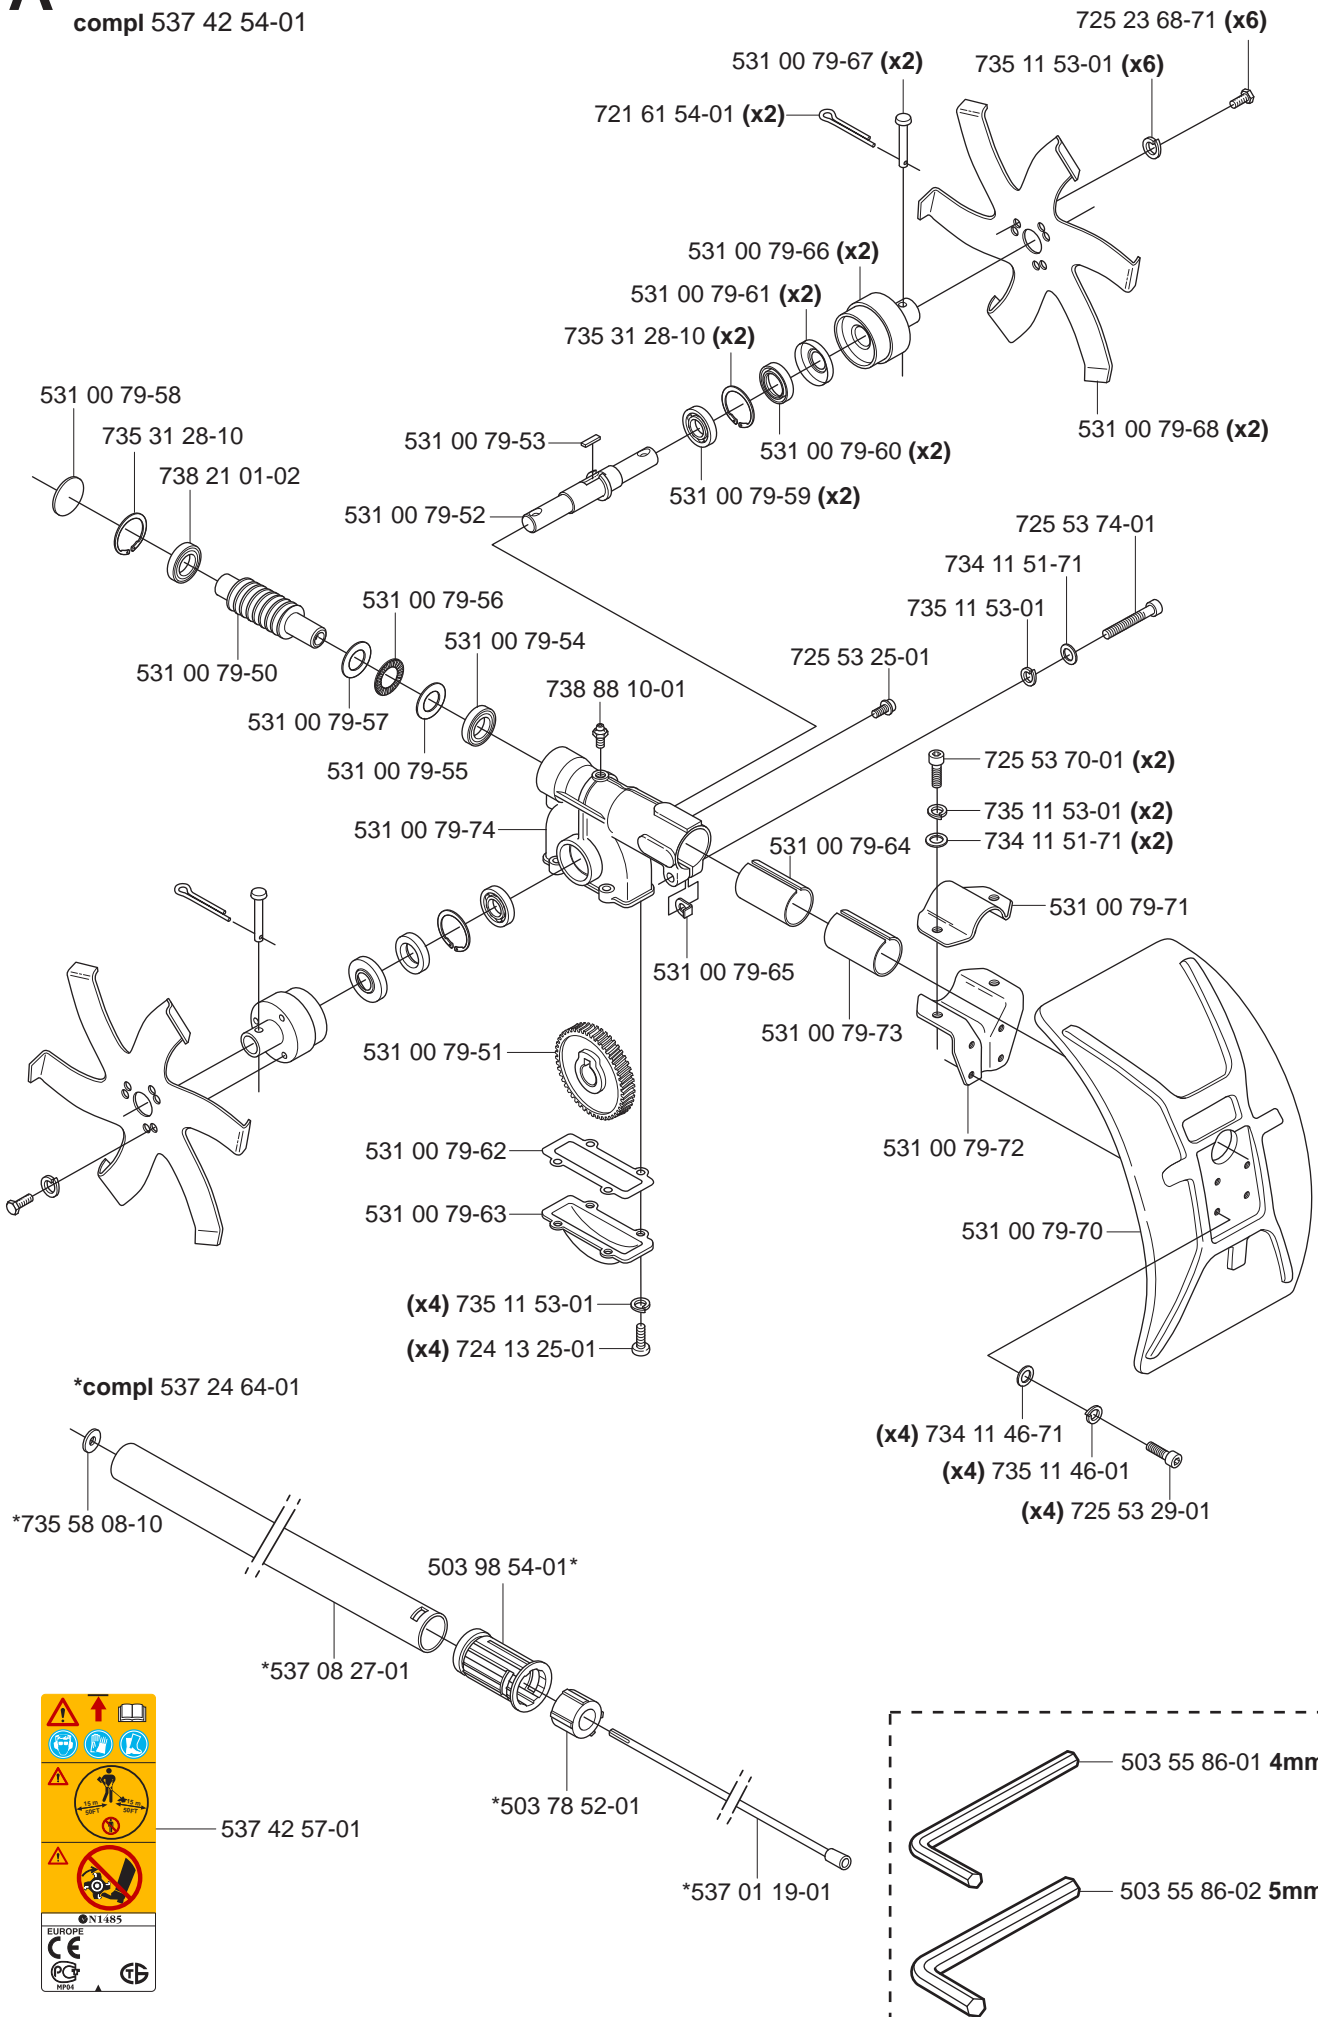

Cultivator Attachment
Edger Attachment
Hedgetrimmer Attachment
Saw Attachment
Sweeper Attachment
J-handle kit 123L, 323, 325, 326, 232L

Spare parts
Ersatzteile
Pièces détachées
Reserve onderdelen
Repuestos
Reservdelar

A Cultivator Attachment CA150

compl 537 42 54-01

B Edger Attachment

compl 537 19 69-01

B Edger Attachement

C Hedgetrimmer Attachment HA110

compl 537 19 66-01

537 19 85-01

compl 537 18 33-11
compl 537 18 33-12 (USA)

537 38 89-01*

537 21 62-01
537 21 62-02 (USA)

*compl 501 78 33-01

*503 21 83-16

F Saw Attachment L=110mm

compl 537 18 33-13

537 38 89-01*

537 21 62-01

*compl 501 78 33-01

503 21 83-16*

F Saw Attachment L=1100mm

compl 537 18 33-16

compl 537 18 33-17 (USA)

G Saw Attachment

537 23 00-01