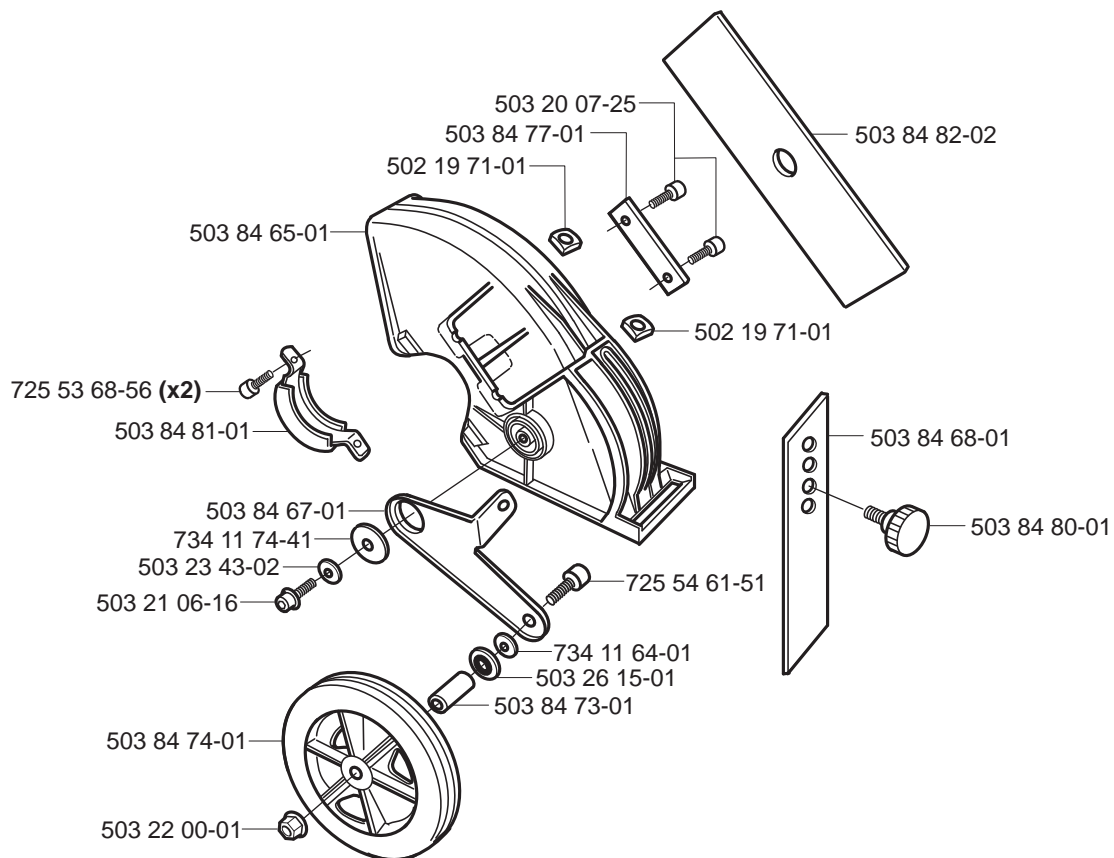

A Cultivator Attachment CA150

compl 537 42 54-01

B Edger Attachment

compl 537 19 69-01

B Edger Attachement

C Hedgetrimmer Attachment HA110

compl 537 19 66-01

537 19 85-01

537 09 52-01

503 21 68-16

C Hedgetrimmer Attachment HA850

compl 537 19 66-02

537 08 39-01

D Hedgetrimmer Attachment

E Hedgetrimmer Attachment

F Saw Attachment

compl 537 18 33-11
compl 537 18 33-12 (USA)

537 38 89-01*

537 21 62-01
537 21 62-02 (USA)

*compl 501 78 33-01

*503 21 83-16

F Saw Attachment L=110mm

compl 537 18 33-13

537 38 89-01*