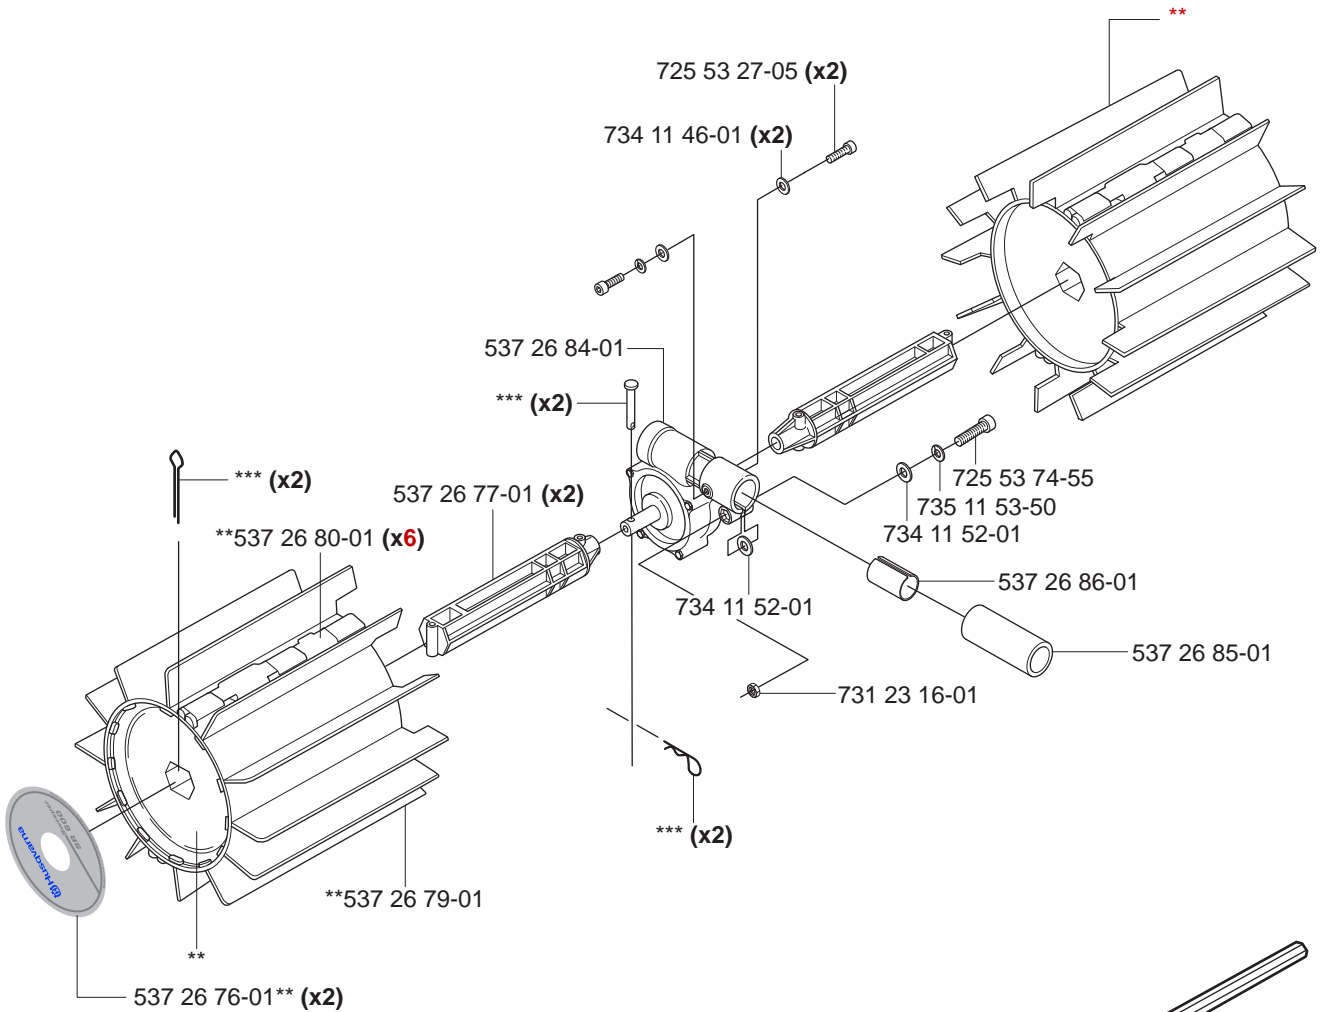

compl 537 18 33-11
compl 537 18 33-12 (USA)

537 38 89-01*

537 21 62-01
537 21 62-02 (USA)

*compl 501 78 33-01

*503 21 83-16

F Saw Attachment L=110mm

compl 537 18 33-13

537 38 89-01*

537 21 62-01

*compl 501 78 33-01

503 21 83-16*

F Saw Attachment L=1100mm

compl 537 18 33-16

compl 537 18 33-17 (USA)

G Saw Attachment

537 23 00-01

PAT. PEND.

H Saw Attachment

J Saw Attachment L=110mm

*compl 537 19 58-01

J Saw Attachment L=1100mm

**compl 537 17 48-01

K Sweeper Attachment SR600

compl 537 19 67-01
 **compl 537 26 81-01
 ***compl 537 26 82-01