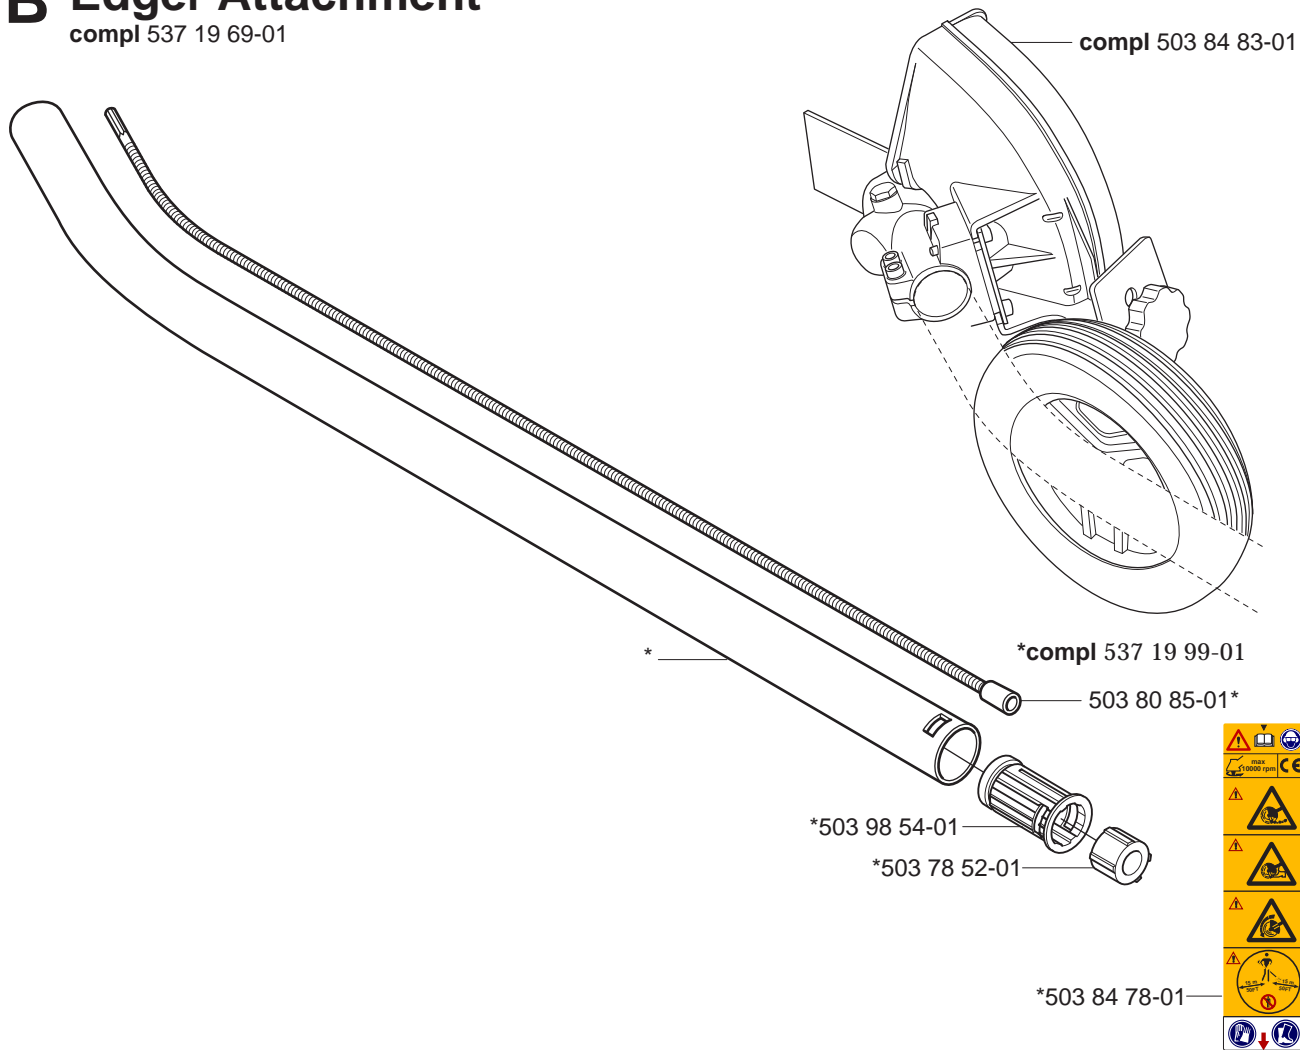

Cultivator Attachment
Edger Attachment
Hedgetrimmer Attachment
Saw Attachment
Sweeper Attachment
J-handle kit 123L, 323, 325, 326, 232L

Spare parts
Ersatzteile
Pièces détachées
Reserve onderdelen
Repuestos
Reservdelar

A Cultivator Attachment CA150

compl 537 42 54-01

B Edger Attachment

compl 537 19 69-01

B Edger Attachement

C Hedgetrimmer Attachment HA110

compl 537 19 66-01

537 19 85-01

compl 537 18 33-11
compl 537 18 33-12 (USA)

537 38 89-01*

537 21 62-01
537 21 62-02 (USA)

*compl 501 78 33-01

*503 21 83-16

F Saw Attachment L=110mm

compl 537 18 33-13

537 38 89-01*

537 21 62-01

*compl 501 78 33-01

503 21 83-16*

F Saw Attachment L=1100mm

compl 537 18 33-16

compl 537 18 33-17 (USA)

G Saw Attachment

537 23 00-01