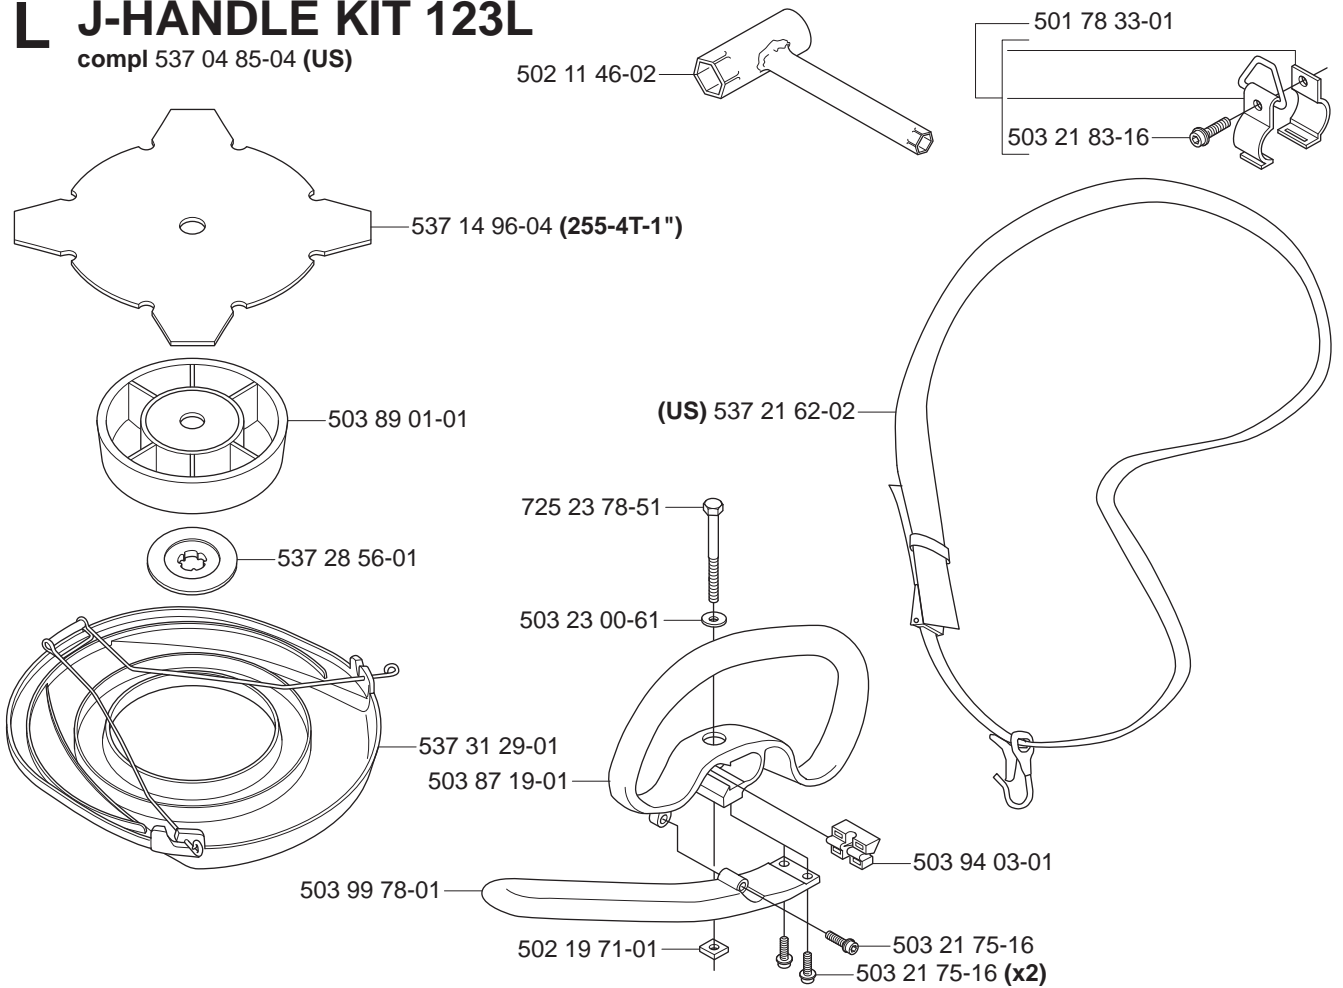

compl 537 18 33-11
compl 537 18 33-12 (USA)

537 38 89-01*

537 21 62-01
537 21 62-02 (USA)

*compl 501 78 33-01

*503 21 83-16

F Saw Attachment L=110mm

compl 537 18 33-13

537 38 89-01*

537 21 62-01

*compl 501 78 33-01

503 21 83-16*

F Saw Attachment L=1100mm

compl 537 18 33-16

compl 537 18 33-17 (USA)

G Saw Attachment

537 23 00-01

PAT. PEND.

H Saw Attachment

J Saw Attachment L=110mm

*compl 537 19 58-01

J Saw Attachment L=1100mm

**compl 537 17 48-01

K Sweeper Attachment SR600

compl 537 19 67-01
 **compl 537 26 81-01
 ***compl 537 26 82-01

****compl 537 24 64-01

L J-HANDLE KIT 123L

compl 537 04 85-04 (US)

L J-HANDLE KIT 323-325-326

compl 537 04 85-01

compl 537 04 85-02 (US)

M J-HANDLE KIT 232L

compl 503 78 17-03