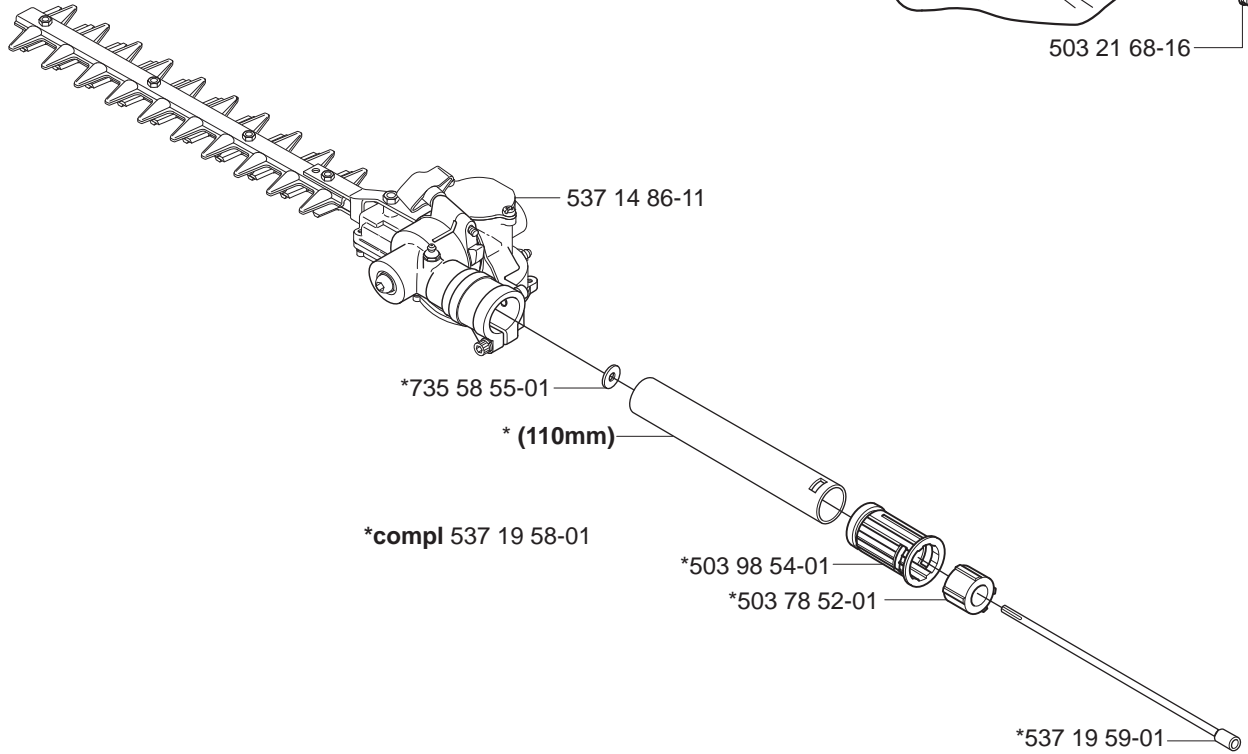

A Cultivator Attachment CA150

compl 537 42 54-01

B Edger Attachment

compl 537 19 69-01

B Edger Attachement

C Hedgetrimmer Attachment HA110

compl 537 19 66-01

537 19 85-01

537 09 52-01

503 21 68-16

C Hedgetrimmer Attachment HA850

compl 537 19 66-02

537 08 39-01

D Hedgetrimmer Attachment

E Hedgetrimmer Attachment

F Saw Attachment

compl 537 18 33-11
compl 537 18 33-12 (USA)

537 38 89-01*

537 21 62-01
537 21 62-02 (USA)

*compl 501 78 33-01

*503 21 83-16

F Saw Attachment L=110mm

compl 537 18 33-13

537 38 89-01*

537 21 62-01

*compl 501 78 33-01

503 21 83-16*

F Saw Attachment L=1100mm

compl 537 18 33-16

compl 537 18 33-17 (USA)

G Saw Attachment

537 23 00-01