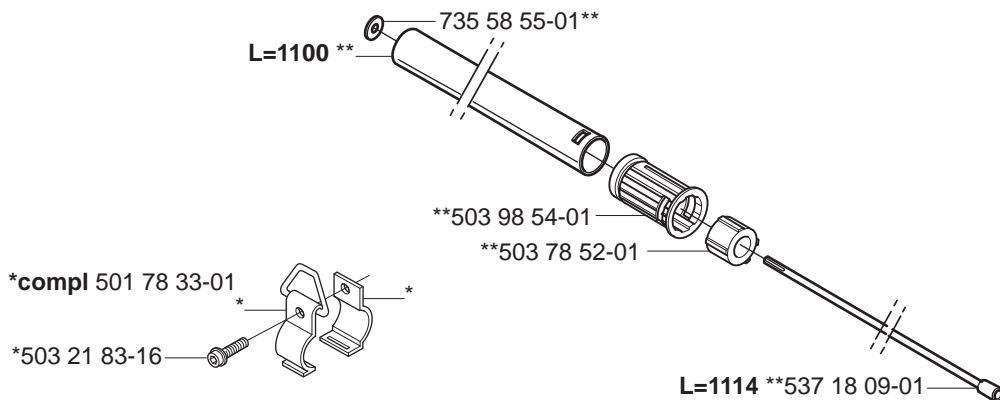

PAT. PEND.

H Saw Attachment

J Saw Attachment L=110mm

*compl 537 19 58-01

J Saw Attachment L=1100mm

**compl 537 17 48-01

K Sweeper Attachment SR600

compl 537 19 67-01
 **compl 537 26 81-01
 ***compl 537 26 82-01