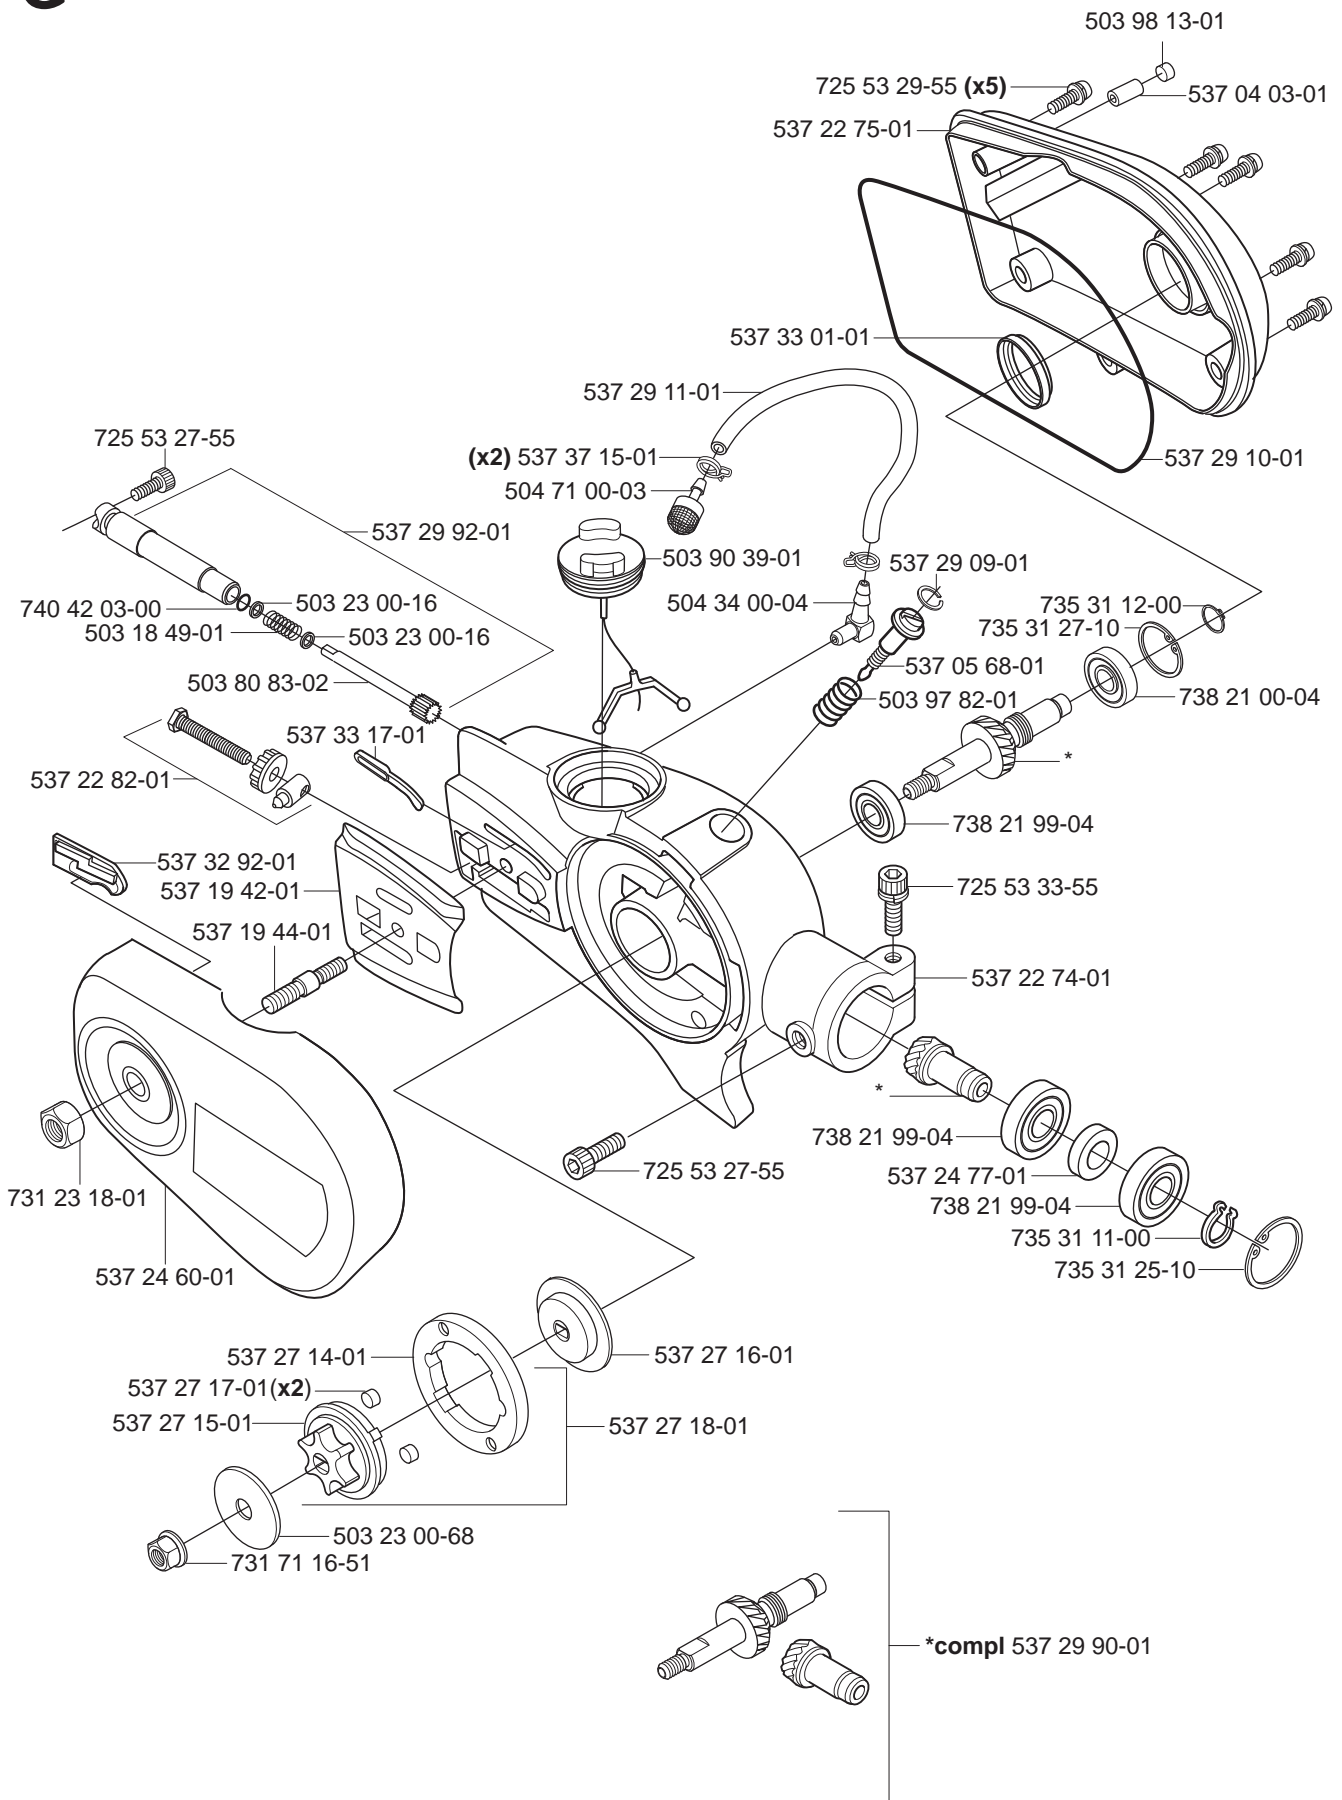

compl 537 18 33-11
compl 537 18 33-12 (USA)

537 38 89-01*

537 21 62-01
537 21 62-02 (USA)

*compl 501 78 33-01

*503 21 83-16

F Saw Attachment L=110mm

compl 537 18 33-13

537 38 89-01*

537 21 62-01

*compl 501 78 33-01

503 21 83-16*

F Saw Attachment L=1100mm

compl 537 18 33-16

compl 537 18 33-17 (USA)

G Saw Attachment

537 23 00-01

PAT. PEND.

H Saw Attachment

J Saw Attachment L=110mm

*compl 537 19 58-01

J Saw Attachment L=1100mm

**compl 537 17 48-01

K Sweeper Attachment SR600

compl 537 19 67-01
 **compl 537 26 81-01
 ***compl 537 26 82-01