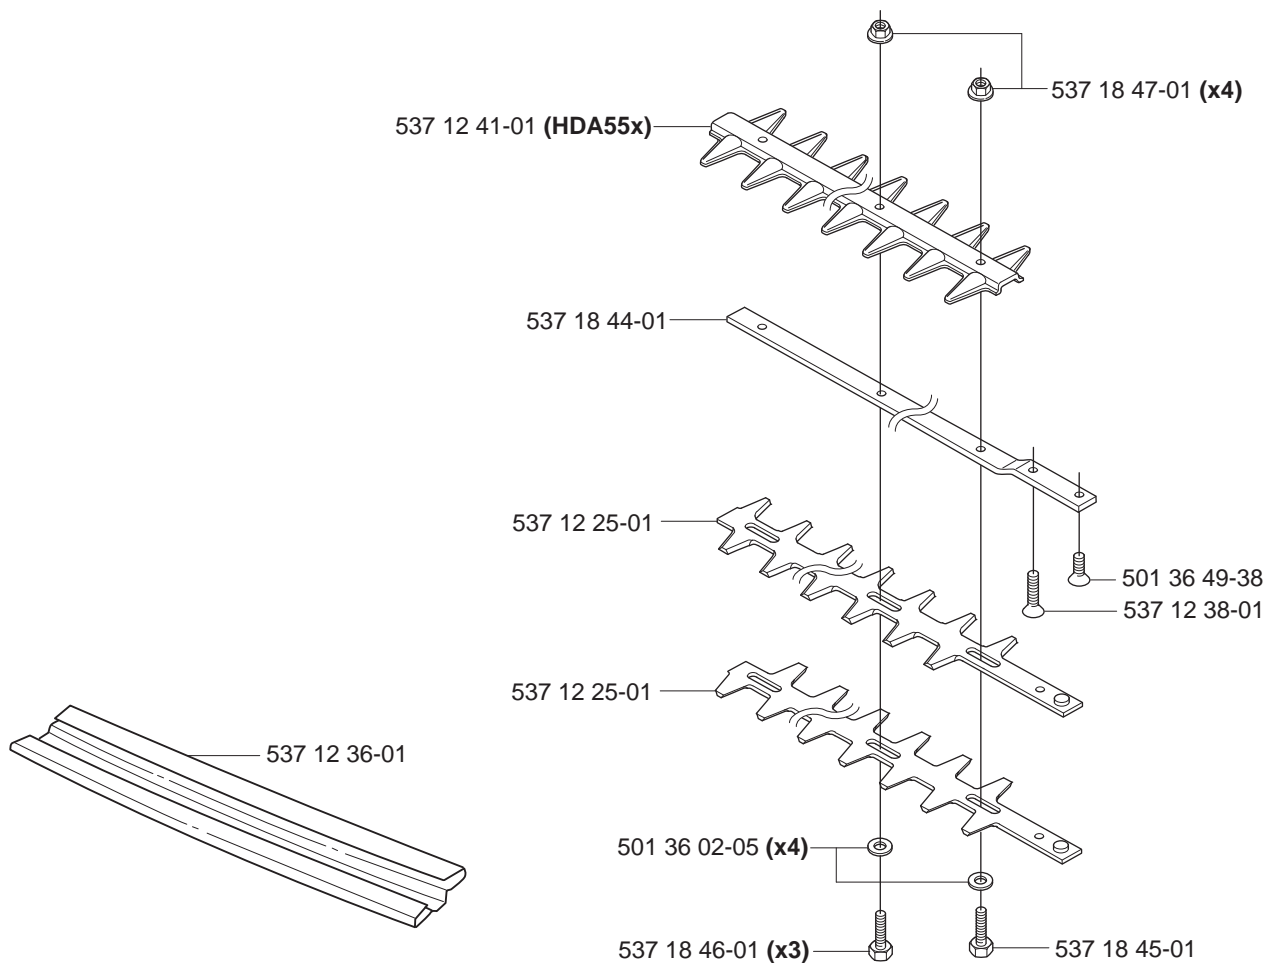

A Cultivator Attachment CA150

compl 537 42 54-01

B Edger Attachment

compl 537 19 69-01

B Edger Attachement

C Hedgetrimmer Attachment HA110

compl 537 19 66-01

537 19 85-01

537 09 52-01

503 21 68-16

C Hedgetrimmer Attachment HA850

compl 537 19 66-02

537 08 39-01

D Hedgetrimmer Attachment

E Hedgetrimmer Attachment

F Saw Attachment

compl 537 18 33-11
compl 537 18 33-12 (USA)

537 38 89-01*

537 21 62-01
537 21 62-02 (USA)

*compl 501 78 33-01

*503 21 83-16

F Saw Attachment L=110mm

compl 537 18 33-13

537 38 89-01*

537 21 62-01

*compl 501 78 33-01

503 21 83-16*

F Saw Attachment L=1100mm

compl 537 18 33-16

compl 537 18 33-17 (USA)

G Saw Attachment

537 23 00-01