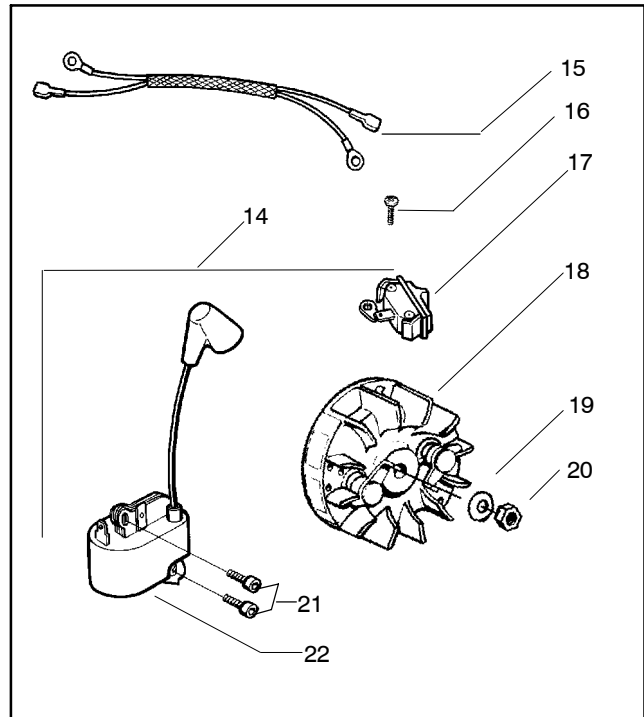

Ref.	Part No.	Description	Ref.	Part No.	Description	Ref.	Part No.	Description
1	530071968	Kit-Fan Hsg./Starter (Incl. 2, 3, 4, 5, 6, 7, 8, 9, 10, 11, 12, 13)	13	530015892	Screw	28	530069247	Kit - Fuel line
2	530071966	Kit-STARTERS (Incl. 5,6,7,8)	14	530071967-01	Kit-EPS ignition (Incl. 17, 18, 22)	29	530014497	Assy.- Fuel Pickup
3	530038491	Handle- Starter	15	530403257	Assy-Leadwire	30	530016439	Screw
4	530069232	Kit-Rope	16	530015896	Screw	31	530014381	Kit-Assy Spike (Incl.#30) (Optional)
5	530021179	Screw-shoulder	17	503717901	Switch-Ignition	32	530015940	Screw
6	530059677	Hub	18	530059637	Assy. -Flywheel	33	530029870	Element - AV Isolator
7	530021180	Spring-EPS	19	530015127	Washer-Flywheel	34	530052446	Assy. - Tank/Handle
8	530016392	Screw	20	530016134	Nut	35	530015843	Screw
9	530042095	Spring-Starter	21	530015895	Screw	36	530059961	Handle-Front
10	530059959	Baffle-Air	22	530039239	Module - Ignition	37	530052439	Isolator-Front Handle
11	530059958	Assy-Fan Hsg. w/eyelet	23	530029869	Wire - Throttle	38	530029984	Isolator
12	530015893	Screw	24	530029863	Cap - Wire	39	530026119	Valve - Check
			25	530029860	Pin	40	530038264	Plug - Vent
			26	530029861	Spring	41	530071266	Kit-Assy. Fuel Cap
			27	530069587	Kit - Throttle Trigger			

↗ = NEW PART NUMBER FOR THIS IPL   ★ = REFER TO THE SERVICE REFERENCE INDICATED FOR MORE INFORMATION. (LOCATED AT END OF IPL)
● = THESE PARTS ARE ILLUSTRATED FOR CLARITY. ORDER COMPLETE ASSEMBLY.