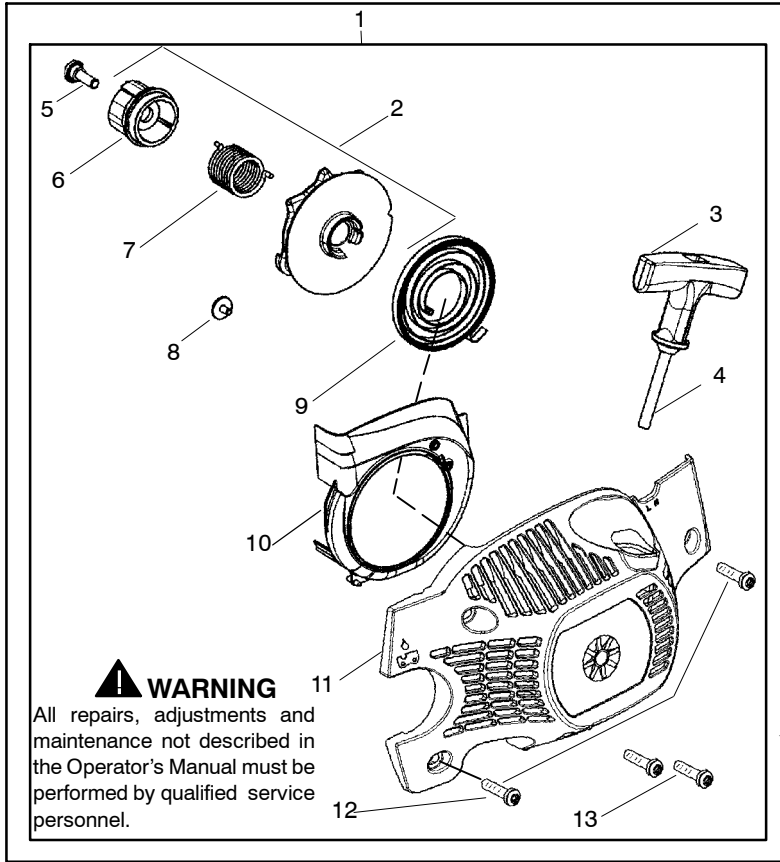

Ref.	Part No.	Description	Ref.	Part No.	Description	Ref.	Part No.	Description
1	530071968	Kit-Fan Hsg./Starter (Incl. 2, 3, 4, 5, 6, 7, 8, 9, 10, 11, 12, 13)	13	530015892	Screw	28	530069247	Kit - Fuel line
2	530071966	Kit-STARTERS (Incl. 5,6,7,8)	14	530071967-01	Kit-EPS ignition (Incl. 17, 18, 22)	29	530014497	Assy.- Fuel Pickup
3	530038491	Handle- Starter	15	530403257	Assy-Leadwire	30	530016439	Screw
4	530069232	Kit-Rope	16	530015896	Screw	31	530014381	Kit-Assy Spike (Incl.#30) (Optional)
5	530021179	Screw-shoulder	17	503717901	Switch-Ignition	32	530015940	Screw
6	530059677	Hub	18	530059637	Assy. -Flywheel	33	530029870	Element - AV Isolator
7	530021180	Spring-EPS	19	530015127	Washer-Flywheel	34	530052446	Assy. - Tank/Handle
8	530016392	Screw	20	530016134	Nut	35	530015843	Screw
9	530042095	Spring-Starter	21	530015895	Screw	36	530059961	Handle-Front
10	530059959	Baffle-Air	22	530039239	Module - Ignition	37	530052439	Isolator-Front Handle
11	530059958	Assy-Fan Hsg. w/eyelet	23	530029869	Wire - Throttle	38	530029984	Isolator
12	530015893	Screw	24	530029863	Cap - Wire	39	530026119	Valve - Check
			25	530029860	Pin	40	530038264	Plug - Vent
			26	530029861	Spring	41	530071266	Kit-Assy. Fuel Cap
			27	530069587	Kit - Throttle Trigger			

↗ = NEW PART NUMBER FOR THIS IPL   ★ = REFER TO THE SERVICE REFERENCE INDICATED FOR MORE INFORMATION. (LOCATED AT END OF IPL)
● = THESE PARTS ARE ILLUSTRATED FOR CLARITY. ORDER COMPLETE ASSEMBLY.