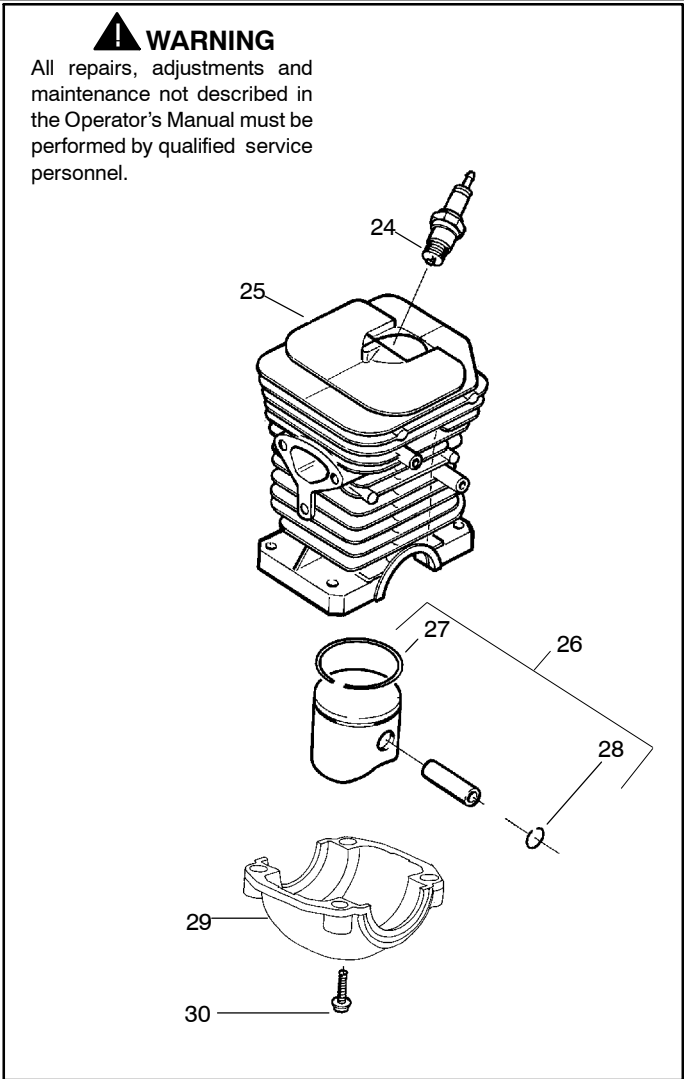

Ref.	Part No.	Description	Ref.	Part No.	Description
1	530071348	Kit- Lever & Link Assy.	26	530069944	Kit-Piston (36cc) (Includes pin and 27, 28)
2	530029879	Pin-Pivot	27	530029805	Ring-Piston (36cc)
3	530015915	Pin-Link	28	530015697	Piston Pin Retainer
4	530015911	Screw	29	530049794	Cap-Crankcase
5	530054741	Assy-Front Link	30	530015897	Screw
6	530016237	Spring-Chain Brake			
7	530024419	Retainer			
8	530016384	Screw			
9	530056531	Journal-Right			
10	530029881	Journal-Left			
11	530015910	Spring-Handguard			
12	530015913	Pin-Spring			
13	530052232	Band-Brake			
14	530054802	Assy-Chain Brake			
15	530029878	Spring-Position			
16	530049483	Cover-Clutch			
17	530015826	Pin-Bar Adjusting			
18	530038593	Retainer			
19	530016110	Screw-Bar Adjusting			
20	530053035	Cover-Chain Brake Spring			
21	530015911	Screw			
22	530016154	Screw			
23	530059960	Shield-Cylinder			
24	952030150	Spark Plug (RCJ-7Y)	530031135		Scrench
25	530069940	Kit-Cylinder (36cc) (incl.#29 pg. 1 & #26 pg. 2)	530037418		Decal-International Warning
			530047839		Decal-Warning

✓ = NEW PART NUMBER FOR THIS IPL   ★ = REFER TO THE SERVICE REFERENCE INDICATED FOR MORE INFORMATION. (LOCATED AT END OF IPL)