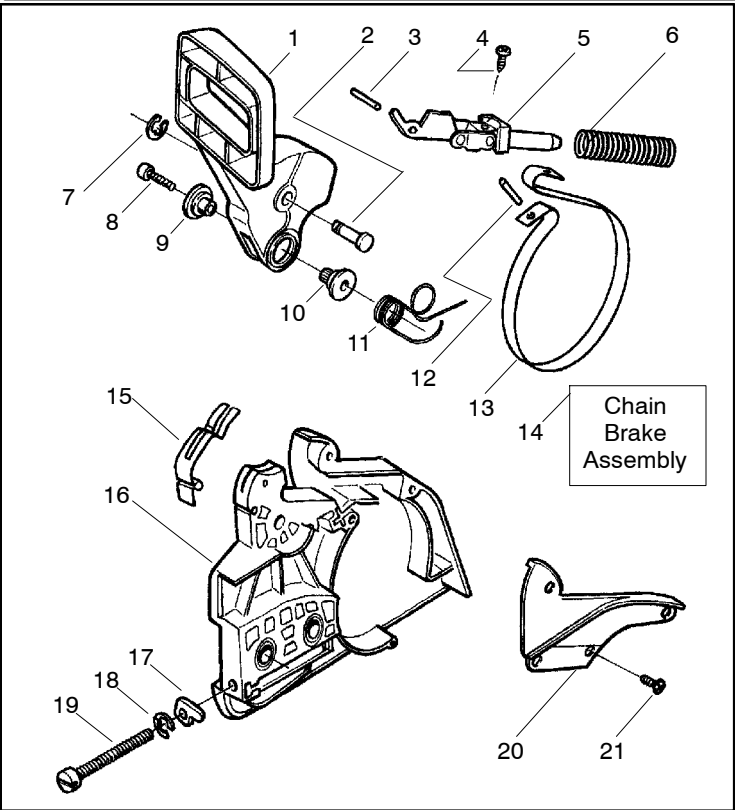

Ref.	Part No.	Description	Ref.	Part No.	Description
1	530071348	Kit- Lever & Link Assy.	26	530069944	Kit-Piston (36cc) (Includes pin and 27, 28)
2	530029879	Pin-Pivot	27	530029805	Ring-Piston (36cc)
3	530015915	Pin-Link	28	530015697	Piston Pin Retainer
4	530015911	Screw	29	530049794	Cap-Crankcase
5	530054741	Assy-Front Link	30	530015897	Screw
6	530016237	Spring-Chain Brake			
7	530024419	Retainer			
8	530016384	Screw			
9	530056531	Journal-Right			
10	530029881	Journal-Left			
11	530015910	Spring-Handguard			
12	530015913	Pin-Spring			
13	530052232	Band-Brake			
14	530054802	Assy-Chain Brake			
15	530029878	Spring-Position			
16	530049483	Cover-Clutch			
17	530015826	Pin-Bar Adjusting			
18	530038593	Retainer			
19	530016110	Screw-Bar Adjusting			
20	530053035	Cover-Chain Brake Spring			
21	530015911	Screw			
22	530016154	Screw			
23	530059960	Shield-Cylinder			
24	952030150	Spark Plug (RCJ-7Y)	530031135		Scrench
25	530069940	Kit-Cylinder (36cc) (incl.#29 pg. 1 & #26 pg. 2)	530037418		Decal-International Warning
			530047839		Decal-Warning

✓ = NEW PART NUMBER FOR THIS IPL   ★ = REFER TO THE SERVICE REFERENCE INDICATED FOR MORE INFORMATION. (LOCATED AT END OF IPL)