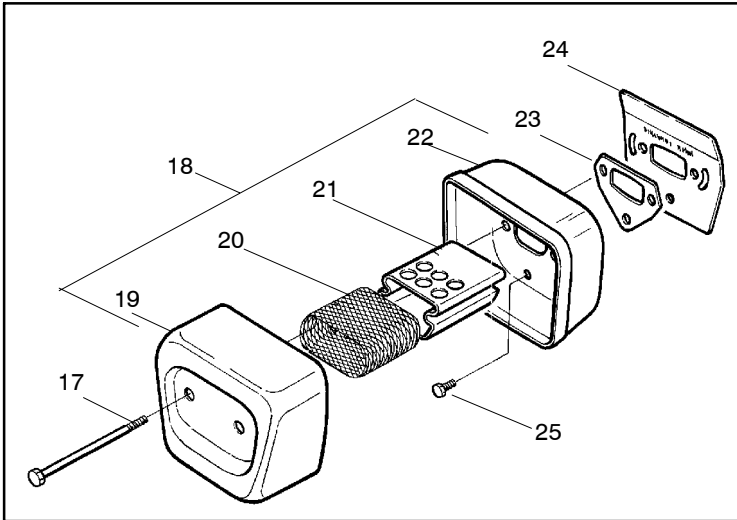

Ref.	Part No.	Description	Ref.	Part No.	Description
1	530029813	Assy-Turbo Air Cleaner	15	530029811	Air-Filter - Top
2	530019203	Seal - Turbo Clean	16	530015899	Screw
3	530029814	Sleeve-Intake	17	530016044	Bolt- Muffler
4	530053435	Seal-Impulse	18	530069415	Kit-Muffler (Includes 17,19,20,21,22,25)
5	530015814	Screw	19	530037254	Cover-Muffler
6	530037465	Adapter - Carb.	20	530029810	Screen-Spark Arrestor
7	530019172	Gasket-Carburetor	21	530037246	Diffuser-Muffler
8	530071987	Carburetor	22	530037251	Body-Muffler
9	530035587	Grommet-Final	23	530019205	Gasket-Muffler
10	530047767	Plate - Support	24	530037640	Plate-Muffler
11	530015896	Screw	25	530015902	Bolt-Muffler support
12	530036582	Air Filter - Bottom	26	530056363	Assy. -Bearing and Seal
13	530015968	Stud - Carb.	27	530029794	Assy-Crankshaft & Rod
14	530016008	Nut			

✓ = NEW PART NUMBER FOR THIS IPL
● = THESE PARTS ARE ILLUSTRATED FOR CLARITY. ORDER COMPLETE ASSEMBLY.