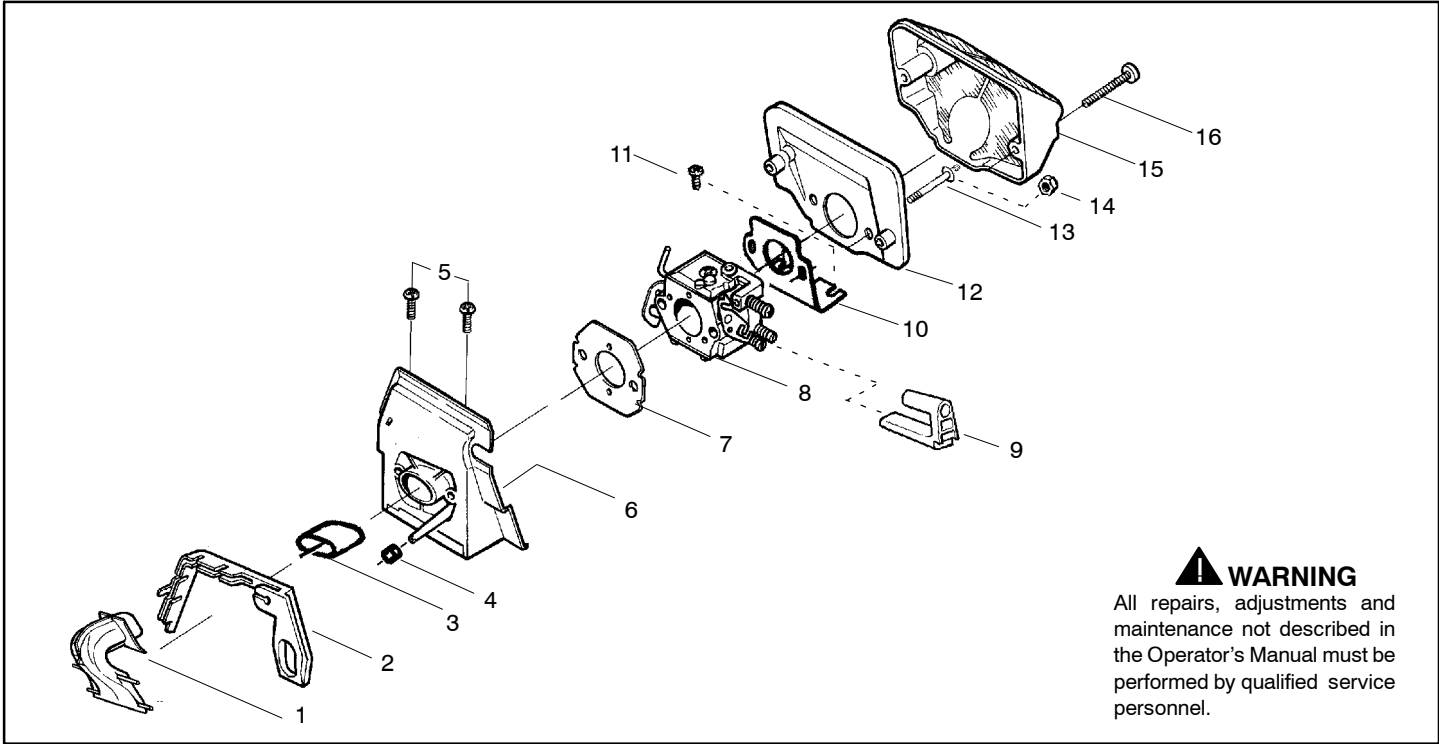

⚠ WARNING

All repairs, adjustments and maintenance not described in the Operator's Manual must be performed by qualified service personnel.