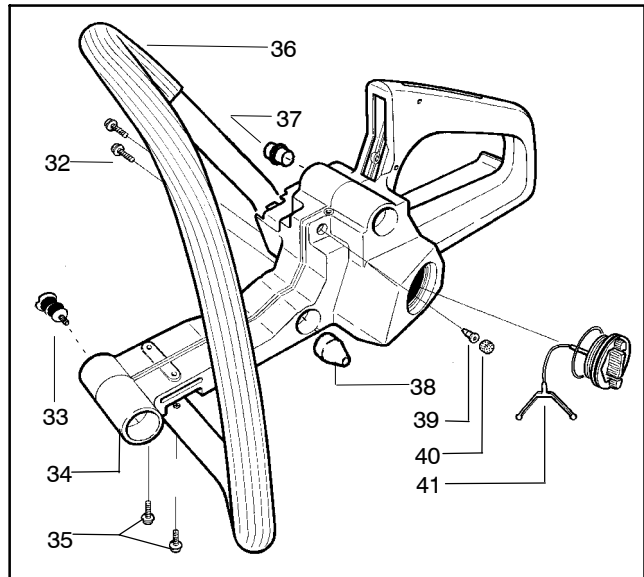

Ref.	Part No.	Description	Ref.	Part No.	Description	Ref.	Part No.	Description
1	530071968	Kit-Fan Hsg./Starter (Incl. 2, 3, 4, 5, 6, 7, 8, 9, 10, 11, 12, 13)	13	530015892	Screw	28	530069247	Kit - Fuel line
2	530071966	Kit-STARTERS (Incl. 5,6,7,8)	14	530071967-01	Kit-EPS ignition (Incl. 17, 18, 22)	29	530014497	Assy.- Fuel Pickup
3	530038491	Handle- Starter	15	530403257	Assy-Leadwire	30	530016439	Screw
4	530069232	Kit-Rope	16	530015896	Screw	31	530014381	Kit-Assy Spike (Incl.#30) (Optional)
5	530021179	Screw-shoulder	17	503717901	Switch-Ignition	32	530015940	Screw
6	530059677	Hub	18	530059637	Assy. -Flywheel	33	530029870	Element - AV Isolator
7	530021180	Spring-EPS	19	530015127	Washer-Flywheel	34	530052446	Assy. - Tank/Handle
8	530016392	Screw	20	530016134	Nut	35	530015843	Screw
9	530042095	Spring-Starter	21	530015895	Screw	36	530059961	Handle-Front
10	530059959	Baffle-Air	22	530039239	Module - Ignition	37	530052439	Isolator-Front Handle
11	530059958	Assy-Fan Hsg. w/eyelet	23	530029869	Wire - Throttle	38	530029984	Isolator
12	530015893	Screw	24	530029863	Cap - Wire	39	530026119	Valve - Check
			25	530029860	Pin	40	530038264	Plug - Vent
			26	530029861	Spring	41	530071266	Kit-Assy. Fuel Cap
			27	530069587	Kit - Throttle Trigger			

↗ = NEW PART NUMBER FOR THIS IPL   ★ = REFER TO THE SERVICE REFERENCE INDICATED FOR MORE INFORMATION. (LOCATED AT END OF IPL)
● = THESE PARTS ARE ILLUSTRATED FOR CLARITY. ORDER COMPLETE ASSEMBLY.