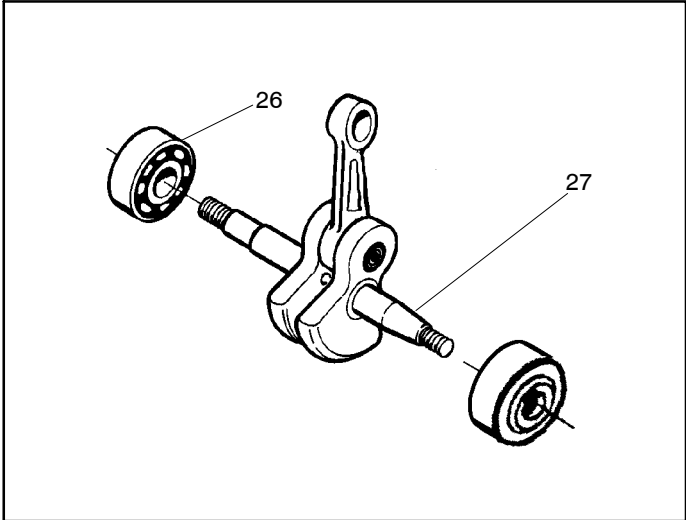

Ref.	Part No.	Description	Ref.	Part No.	Description
1	530029813	Assy-Turbo Air Cleaner	15	530029811	Air-Filter - Top
2	530019203	Seal - Turbo Clean	16	530015899	Screw
3	530029814	Sleeve-Intake	17	530016044	Bolt- Muffler
4	530053435	Seal-Impulse	18	530069415	Kit-Muffler (Includes 17,19,20,21,22,25)
5	530015814	Screw	19	530037254	Cover-Muffler
6	530037465	Adapter - Carb.	20	530029810	Screen-Spark Arrestor
7	530019172	Gasket-Carburetor	21	530037246	Diffuser-Muffler
8	530071987	Carburetor	22	530037251	Body-Muffler
9	530035587	Grommet-Final	23	530019205	Gasket-Muffler
10	530047767	Plate - Support	24	530037640	Plate-Muffler
11	530015896	Screw	25	530015902	Bolt-Muffler support
12	530036582	Air Filter - Bottom	26	530056363	Assy. -Bearing and Seal
13	530015968	Stud - Carb.	27	530029794	Assy-Crankshaft & Rod
14	530016008	Nut			

✓ = NEW PART NUMBER FOR THIS IPL
● = THESE PARTS ARE ILLUSTRATED FOR CLARITY. ORDER COMPLETE ASSEMBLY.