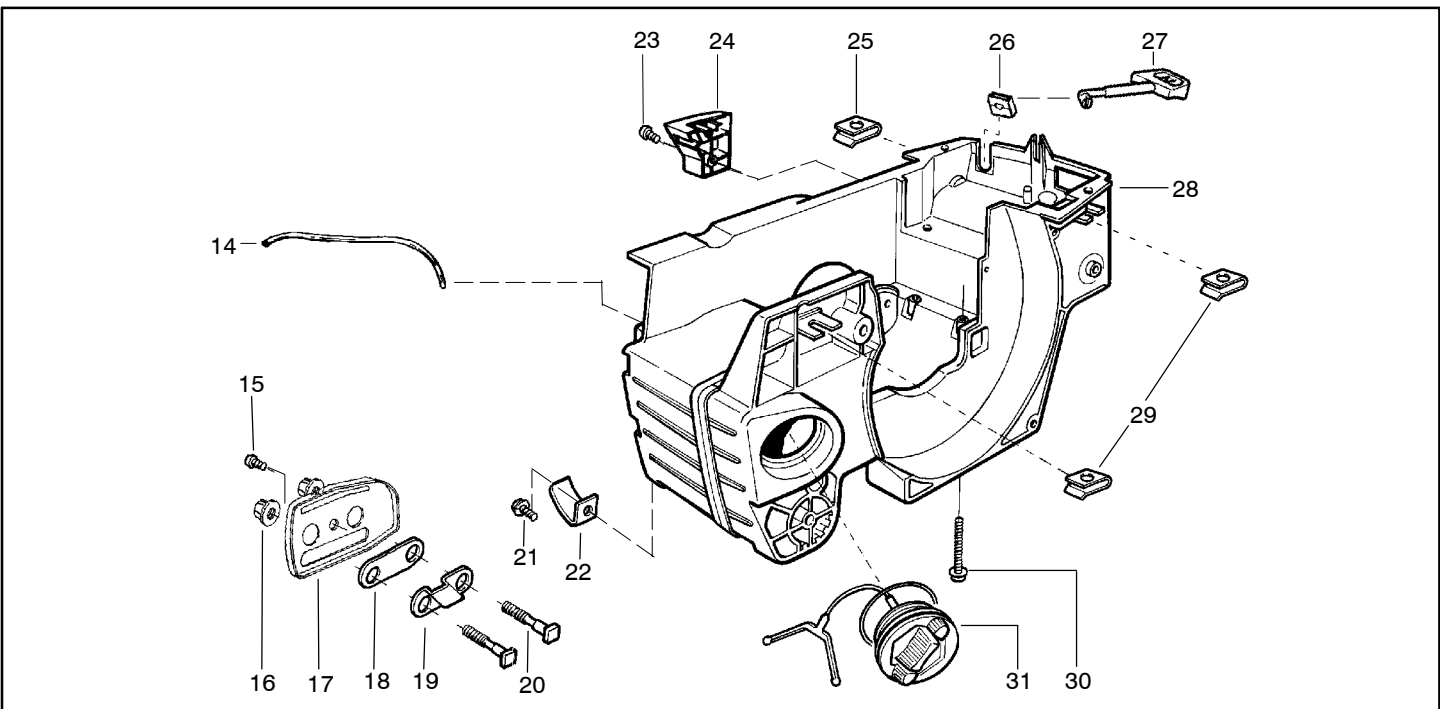

✓ = NEW PART NUMBER FOR THIS IPL
 ● = THESE PARTS ARE ILLUSTRATED FOR CLARITY. ORDER COMPLETE ASSEMBLY.

Ref.	Part No.	Description	Ref.	Part No.	Description
1	530014949	Assy-Clutch	17	530047855	Plate-Bar
2	530015611	Washer-Clutch	18	530019228	Gasket
3	---	Assy-Clutch Drum	19	530036043	Plate-Bar Stud
	530047061	3/8"	20	530015877	Bar Bolt
	530048132	.325"	21	530015878	Screw
4	530015907	Washer-Thrust	22	530029850	Chain Catcher
5	530019174	Seal-Oil	23	530015893	Screw
6	530029834	Barrel-Oil Pump	24	530052428	Cover
7	530014776	Assy-Oil Pick-Up and Screen	25	530015922	Nut-Type "U" Speed
8	530015896	Screw	26	530029830	Grommet
9	530029835	Housing-Oil Pump	27	530029831	Lever-Choke
10	530029838	Assy-Plunger & Gear	28	530071991	Kit-Clutch Assy.
11	530029833	Worm-Oil Pump	29	530015922	Nut-Type "U" Speed
12	530014410	Assy-Oil Pump (Includes #6, 9 & 10)	30	530016037	Screw
13	530069385	Assy-Oil Pickup (Includes #5, 7, 8, 17)	31	501765602	Assy.- Oil Tank Cap
14	530052440	Tube-Oil Vent			
15	530015896	Screw (optional)			
16	530015917	Nut			