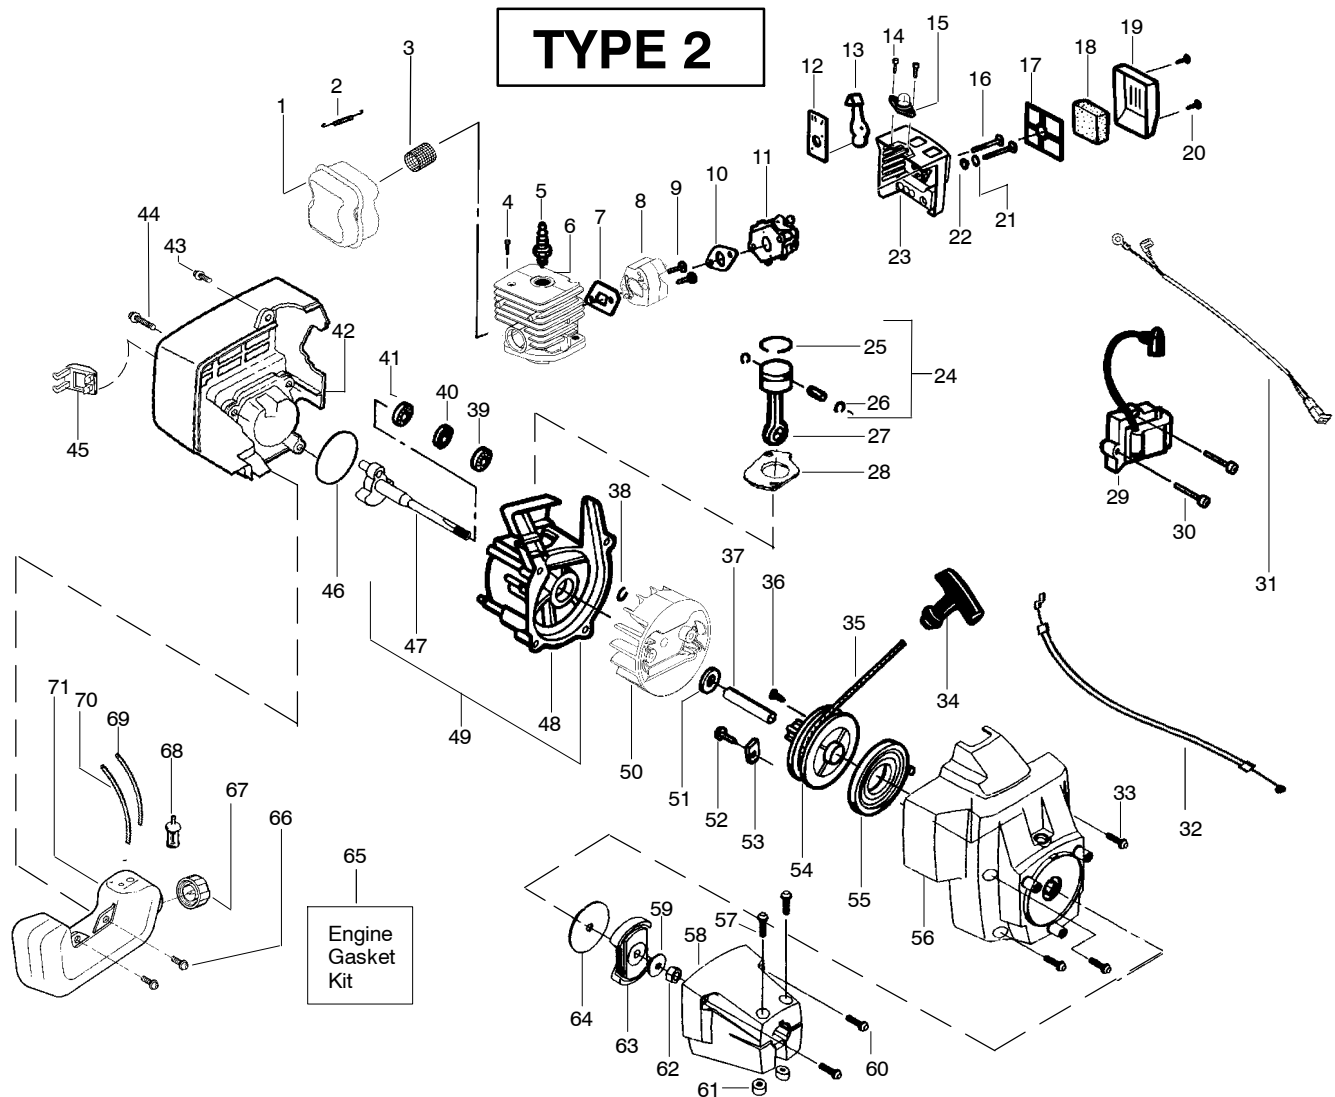

Ref.	Part No.	Description	Ref.	Part No.	Description	Ref.	Part No.	Description
1.	530071396	Kit - Muffler (incl. 2,3)	25.	530055120	Piston Ring	49.	530071625	Assy-C'case & C'shaft (Incl. 38,47,48)
2.	530042088	Spring-Muffler	26.	530015162	Retainer-Piston Pin	50.	530069886	Assy-Flywheel
3.	530071391	Kit-Spark Arrestor	27.	530069945	Kit-Connecting Rod Assy.	51.	530015149	Washer
4.	530015953	Screw-Cylinder	28.	530071363	Gasket-Cylinder(kit)	52.	530015775	Screw
5.	Champion	Spark Plug (RCJ 6Y)	29.	530039163	Ignition Module	53.	530027523	Retainer
6.	530012481	Cylinder	30.	530016357	Screw	54.	530069400	Kit-Starter Pull (incl 36)
7.	530071363	Gasket-Cyl./Carb.(kit)	31.	530047278	Assy-Switch Wire	55.	530042085	Spring-Starter
8.	530057635	Adapter-Carb.	32.	530056241	Assy-Throttle Cable	56.	530057427	Assy.-Fan Hsg
9.	530016014	Screw	33.	530015810	Screw	57.	530015767	Screw
10.	530071363	Gasket-Carb.(kit)	34.	530036520	Handle-Starter	58.	530057426	Assy-Clutch Hsg.
11.	530071639	Kit - Carb. (WT-639)	35.	530069232	Kit - Rope	59.	530015828	Washer-Flat
12.	530037326	Choke Plate Mounting	36.	530016080	Screw	60.	530015886	Screw
13.	530038102	Shutter-Choke	37.	530037414	Spacer-Flywheel	61.	530015768	Nut
14.	530015780	Screw-Air Purge	38.	530015941	Retain. Ring-C'shaft	62.	530626605	Nut-Clutch
15.	530038874	Assy-Air Purge	39.	530055728	Outer Bearing	63.	530069491	Assy-Clutch
16.	530016393	Screw	40.	530071615	Kit - C'case Seal	64.	530015611	Washer-Clutch
17.	530037413	Plate - Filter Support	41.	530032125	Inner Bearing	65.	530071363	Kit-Engine Gasket (Incl. 7,10,28,46)
18.	530037331	Foam-Air Filter	42.	530057389	Shroud-Rear	66.	530016379	Retainer
19.	530037292	Cover-Air Box	43.	530015934	Screw	67.	530057390	Assy-Fuel Cap
20.	530016349	Screw	44.	530015810	Screw	68.	530095646	Assy-Fuel Pickup
21.	530015852	Spacer-Choke	45.	530054536	Guard-Muffler	69.	530069216	Kit-Fuel Line
22.	530015254	Washer	46.	530071363	O-Ring-C'case/Shrd(kit)	70.	530069247	Kit- Fuel Line
23.	530037970	Box-Air Filter	47.	530052344	Assy-Crankshaft	71.	530057045	Assy-Fuel Tank
24.	530071833	Kit - Piston (Incl. 25, 26 & Pin)	48.	530071627	Assy-Crankcase (Incl. 39-41)			

✓ = NEW PART NUMBER FOR THIS IPL

* = REFER TO THE SERVICE REFERENCE INDICATED FOR MORE INFORMATION. (LOCATED AT END OF IPL)