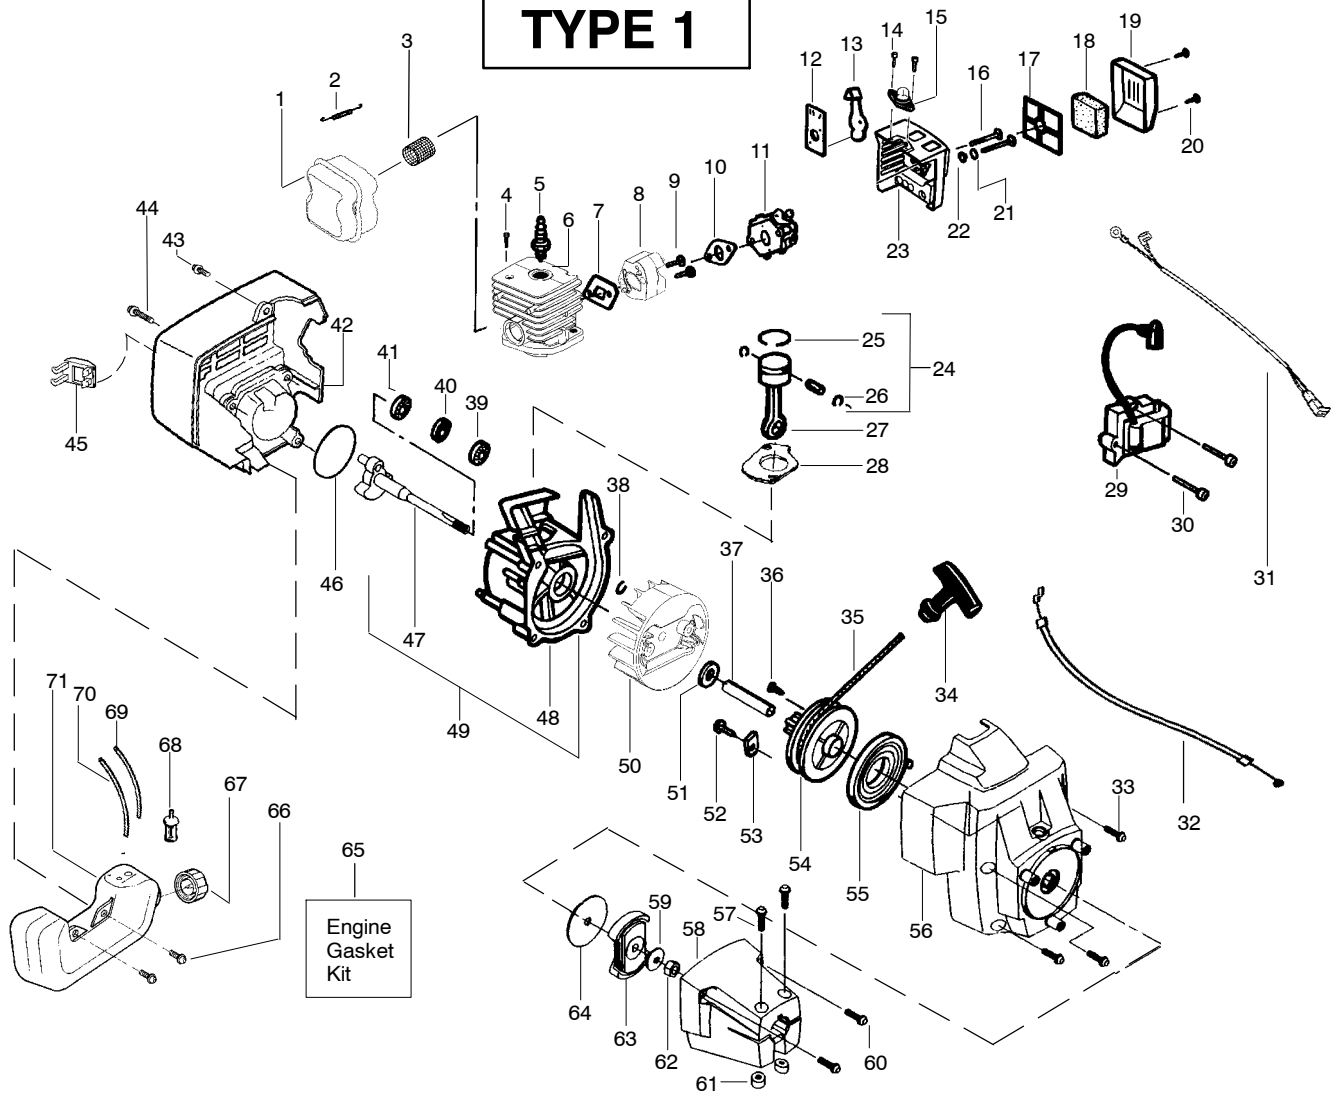

PARTS LIST NO. 530163705		Husqvarna® PARTS LIST	MODEL(s) 24C	
DATE 11/23/04	Replaces 530163705 - 6/09/04		Note: Illustration may differ from actual model due to design changes	PAGE NO. 2

TYPE 1

Ref.	Part No.	Description	Ref.	Part No.	Description	Ref.	Part No.	Description
1.	530071396	Kit - Muffler (incl. 2,3)	25.	530055120	Piston Ring	49.	530071625	Assy-C'case & C'shaft (Incl. 38,47,48)
2.	530042088	Spring-Muffler	26.	530015162	Retainer-Piston Pin	50.	530069886	Assy-Flywheel
3.	530071391	Kit-Spark Arrestor	27.	530069945	Kit-Connecting Rod Assy.	51.	530015149	Washer
4.	530015953	Screw-Cylinder	28.	530071363	Gasket-Cylinder(kit)	52.	530015775	Screw
5.	Champion	Spark Plug (RCJ 6Y)	29.	530039163	Ignition Module	53.	530027523	Retainer
6.	530012481	Cylinder	30.	530016357	Screw	54.	530069400	Kit-Starter Pull(incl 36)
7.	530071363	Gasket-Cyl./Carb.(kit)	31.	530047278	Assy-Switch Wire	55.	530042085	Spring-Starter
8.	530056404	Adapter-Carb.	32.	530056241	Assy-Throttle Cable	56.	530057427	Assy.-Fan Hsg
9.	530016014	Screw	33.	530015810	Screw	57.	530015767	Screw
10.	530071363	Gasket-Carb.(kit)	34.	530036520	Handle-Starter	58.	530057426	Assy-Clutch Hsg.
11.	530071639	Kit - Carb. (WT-639)	35.	530069232	Kit - Rope	59.	530015828	Washer-Flat
12.	530037326	Choke Plate Mounting	36.	530016080	Screw	60.	530015886	Screw
13.	530038102	Shutter-Choke	37.	530037414	Spacer-Flywheel	61.	530015768	Nut
14.	530015780	Screw-Air Purge	38.	530015941	Retain. Ring-C'shaft	62.	530626605	Nut-Clutch
15.	530038874	Assy-Air Purge	39.	530055728	Outer Bearing	63.	530069491	Assy-Clutch
16.	530016353	Screw	40.	530071615	Kit - C'case Seal	64.	530015811	Washer-Clutch
17.	530037413	Plate - Filter Support	41.	530032125	Inner Bearing	65.	530071363	Kit-Engine Gasket (Incl. 7,10,28,46)
18.	530037331	Foam-Air Filter	42.	530057389	Shroud-Rear	66.	530016379	Retainer
19.	530037292	Cover-Air Box	43.	530015934	Screw	67.	530057390	Assy-Fuel Cap
20.	530016349	Screw	44.	530015810	Screw	68.	530095646	Assy-Fuel Pickup
21.	530015852	Spacer-Choke	45.	530054536	Guard-Muffler	69.	530069216	Kit-Fuel Line
22.	530015254	Washer	46.	530071363	O-Ring-C'case/Shrd(kit)	70.	530069247	Kit- Fuel Line
23.	530037970	Box-Air Filter	47.	530052344	Assy-Crankshaft	71.	530057045	Assy-Fuel Tank
24.	530071357	Kit - Piston (Incl. 25, 26 & Pin)	48.	530071627	Assy-Crankcase (Incl. 39-41)			

✓ = NEW PART NUMBER FOR THIS IPL   * = REFER TO THE SERVICE REFERENCE INDICATED FOR MORE INFORMATION. (LOCATED AT END OF IPL)