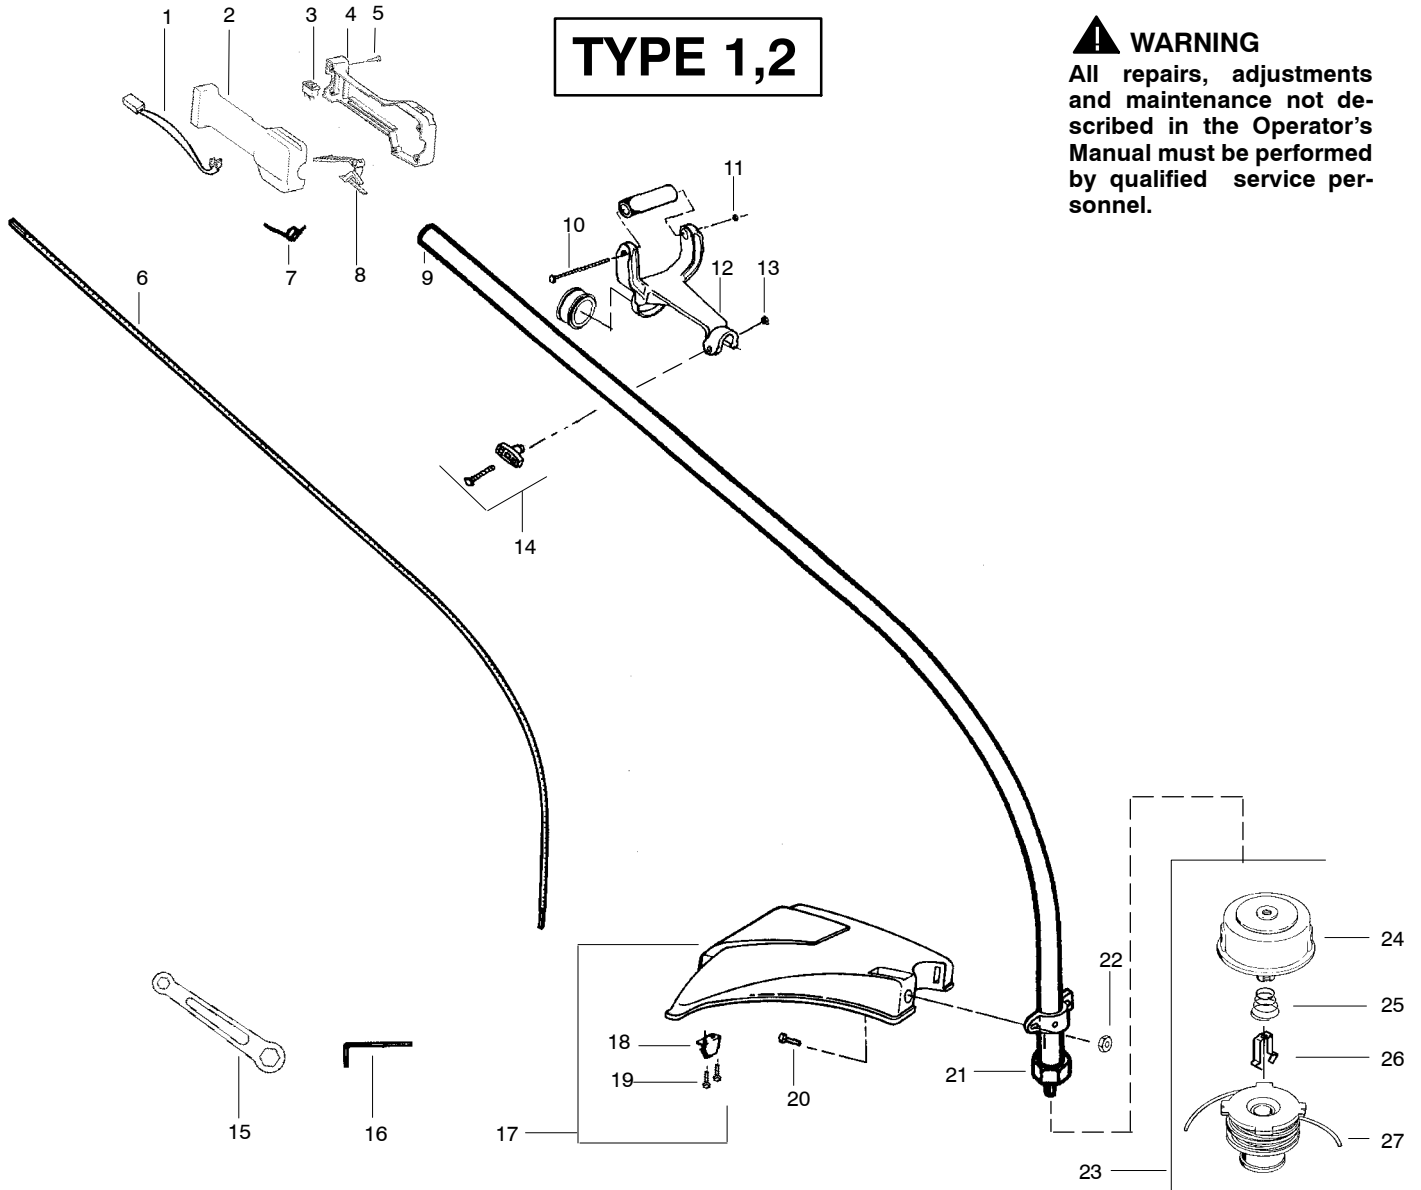

24C

Spare parts
Ersatzteile
Pièces détachées
Reserve onderdelen
Repuestos
Reservdelar

TYPE 1,2

⚠ WARNING
All repairs, adjustments and maintenance not described in the Operator's Manual must be performed by qualified service personnel.

Ref.	Part No.	Description	Ref.	Part No.	Description
1.	530047307	Assy-Lead Wire	20.	530015820	Bolt-Shield
2.	530057393	Throttle Housing (Right)	21.	530095574	Dust Cup
3.	530069572	Kit-Switch	22.	530015197	Nut
4.	530057392	Throttle Housing (Left)	23.	530095846	Assy-Cutting Head (Incl. 24-27)
5.	530015886	Screw	24.	530071306	Kit-Hub Ass'y.
6.	530094551	Drive Shaft - Flex	25.	530053241	Spring
7.	530027597	Spring - Lever Return	26.	530401957	Retainer
8.	530057394	Throttle Lever	27.	530095845	Spool w/Line
9.	530096092	Assy-Drive Shaft Hsg.			
10.	530015784	Screw			
11.	530015785	Nut			
12.	530095034	Assy-Anti-vibe Handle (Incl. 10,11)			
13.	530015197	Nut			
14.	530069347	Kit-T-Handle			
15.	530056401	Wrench			
16.	530031159	Hex Wrench			
17.	530071674	Kit-Shield Assy. (Incl. 15, 18,19,20,22)			
18.	530052286	Line Limiter			
19.	530015814	Screw			

✓ = NEW PART NUMBER FOR THIS IPL * = REFER TO THE SERVICE REFERENCE INDICATED FOR MORE INFORMATION. (LOCATED AT END OF IPL)

PARTS LIST NO. 530163705		Husqvarna® PARTS LIST	MODEL(s) 24C
DATE 11/23/04	Replaces 530163705 - 6/09/04		Note: Illustration may differ from actual model due to design changes

✓ = NEW PART NUMBER FOR THIS IPL

* = REFER TO THE SERVICE REFERENCE INDICATED FOR MORE INFORMATION. (LOCATED AT END OF IPL)