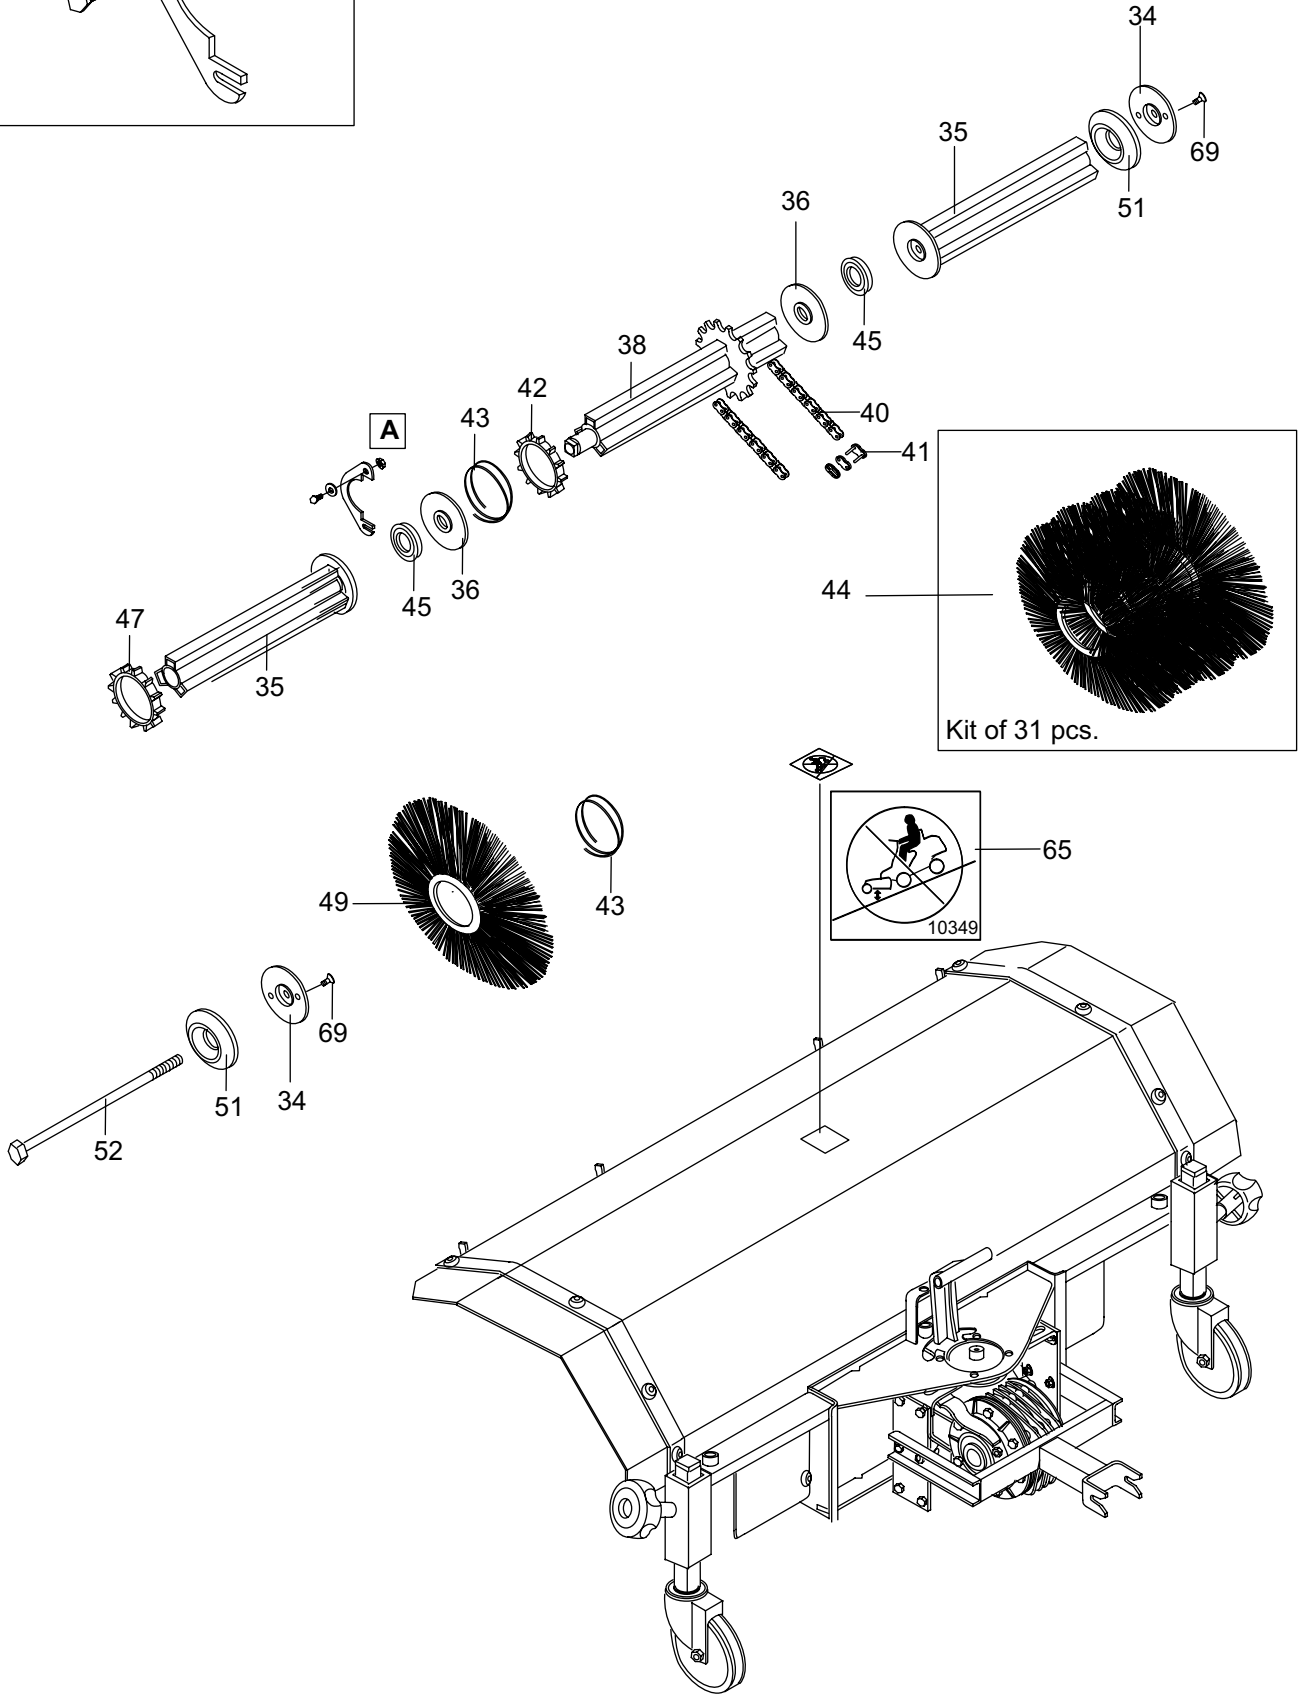

## 953 53 79-01 Street Brush KOVA LH1200, Medium

Pos	Part number	Part name	Qty	Pos	Part number	Part name	Qty
1	535 46 66-03	Guard, Brush Roller	1	65	535 43 74-01	Decal	1
2	535 41 48-35	Rubber	2	66	535 41 50-45	Screw	24
3	535 41 48-36	Support, Rubber	2	67	531 02 12-19	Nut, Lock	21
4	535 46 66-01	Dust Cap	2	68	535 46 66-49	Screw	4
5	535 41 50-98	Tube	2	69	535 46 66-50	Screw	8
6	535 41 48-11	Chain Tightener	1	70	535 46 66-57	Washer	1
7	535 41 48-10	Shaft	1	71	535 46 66-58	Screw	4
8	535 41 48-37	Chain Tightener	1	72	531 02 11-84	Washer	11
9	531 00 10-46	Bearing	1	76	535 41 50-36	Screw	3
10	535 41 48-43	Slide Ring	2	77	535 41 50-11	Washer	2
11	535 46 66-11	Plate, upper	1	78	531 02 11-30	Nut, Lock	4
12	535 41 50-99	Support Wheel	2	79	535 46 66-53	Pin, Split	2
13	535 41 48-14	Plate, side	2	80	535 46 66-54	Pop Rivet	9
14	535 41 48-40	Plate, lower	1	81	535 46 66-55	Washer	2
15	535 46 66-02	Locking knob	2	82	531 00 52-17	Pin Set	2
17	535 41 48-09	Mounting Plate	1	83	531 02 11-98	Nut, Lock	2
18	535 46 66-16	Pulley	1				
19	531 00 52-78	Key	2				
20	535 41 48-02	Gear Box, 2:1	1				
21	535 41 48-48	Washer	2				
22	531 02 11-37	Washer	4				
23	535 41 48-28	Chain Wheel	1				
24	535 46 66-20	Shaft	1				
25	535 46 66-21	Frame	1				
26	531 02 11-73	Screw	4				
34	535 41 48-08	Flange	2				
35	535 41 48-06	Roller Shaft	2				
36	535 41 48-07	Flange	2				
38	535 41 48-05	Roller Shaft	1				
40	535 41 48-26	Chain	1				
41	535 41 48-27	Chain Shackle	1				
42	535 41 48-34	Collar, Plastic	4				
43	535 41 48-52	Spring	4				
44	535 41 48-61	Brush Ring Kit	0				
45	535 41 48-01	Bearing	2				
46	535 46 66-35	Screw	1				
47	535 41 48-04	Collar, Plastic	24				
48	535 41 48-13	Mounting Plate	2				
49	535 41 48-03	Brush Ring	31				
50	535 41 50-94	Washer	1				
51	535 41 48-15	Washer, plastic	2				
52	535 41 48-12	Screw	2				
54	535 46 66-41	Angle Control Rod	1				
55	535 46 66-42	Rod, Lock	1				
56	535 46 66-43	Spring	1				
57	535 46 66-44	Pin	1				
58	531 02 12-26	Nut	8				
59	535 46 66-45	Rod	1				
60	535 46 66-46	Support	1				
61	535 46 66-47	Tarpaulin	1				
62	531 00 50-17	V-Belt	1				
63	506 98 26-01	Screw, special	8				
64	506 55 97-01	Washer	8				