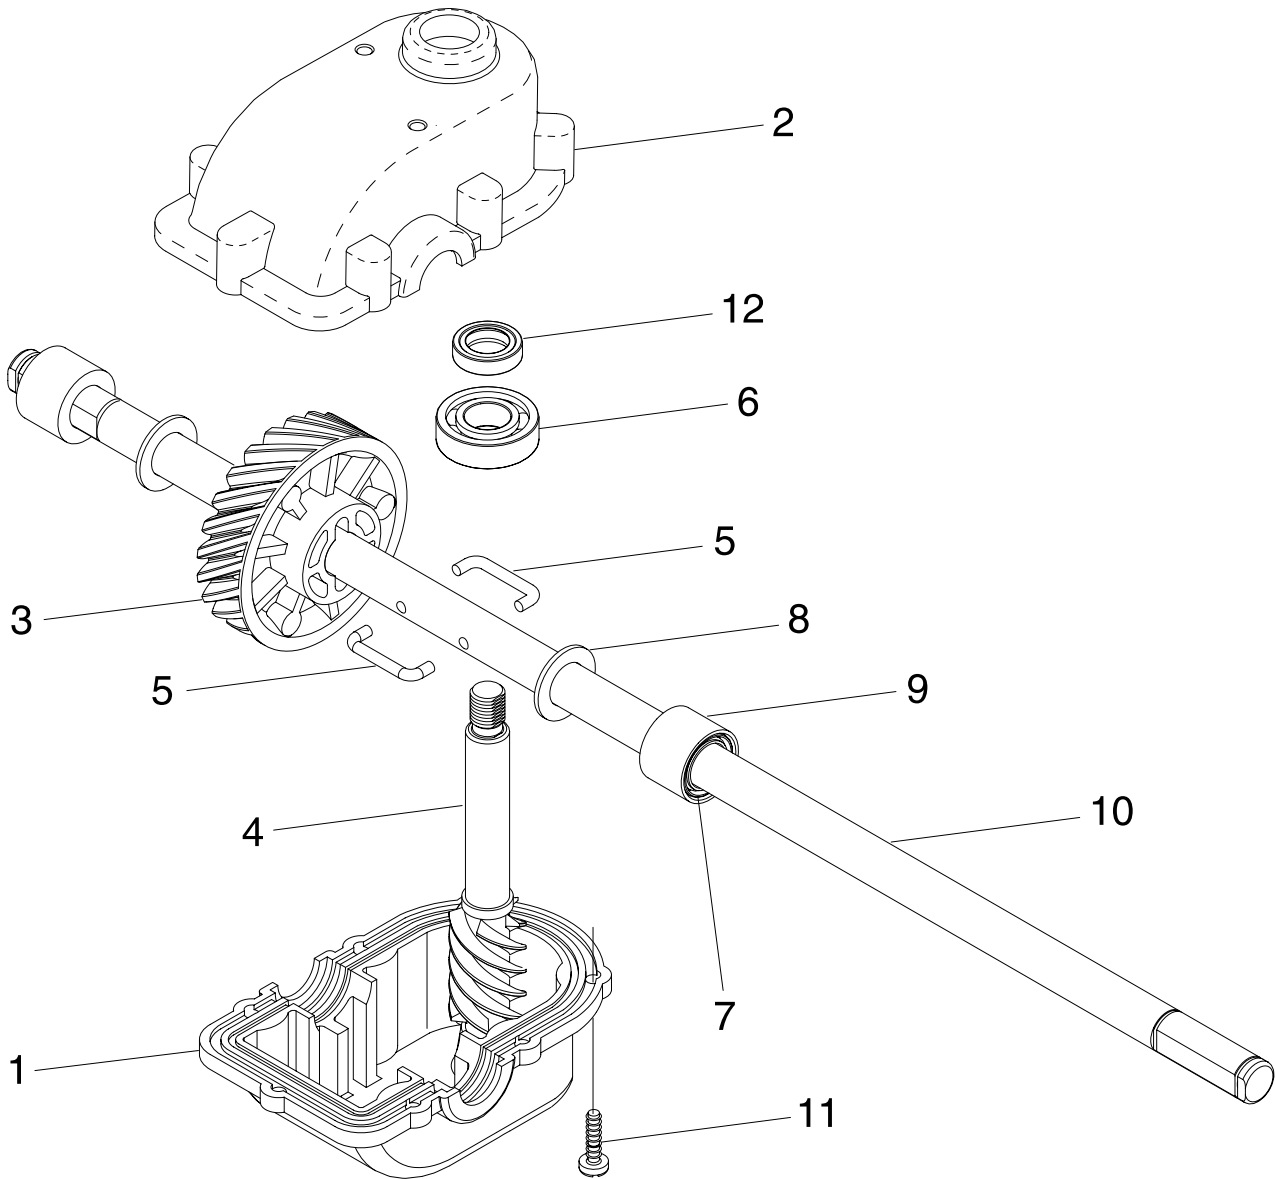

**ROTARY LAWN MOWER - - CUSTOMER MODEL NUMBER R152SVBBC
(95417024202) PRODUCT NUMBER 954 17 02-42
GEAR CASE ASSEMBLY - - PART NUMBER 532 18 82-94**

KEY NO.	PART NO.	DESCRIPTION
1	532 18 75-30	Case, Lower
2	532 19 12-45	Case, Upper
3	532 18 75-32	Gear, 24 Teeth
4	532 19 12-46	Shaft, Worm
5	532 18 35-05	Wireform
6	532 18 35-06	Bearing, Ball
7	532 18 35-08	Seal, Output Shaft
8	532 18 35-09	Washer
9	532 18 35-11	Bushing
10	532 19 12-47	Shaft, Output
11	532 18 35-13	Screw
12	532 18 35-14	Seal, Worm Shaft
--	532 75 03-69	Grease, Texaco Starplex Premium 1 (Do not substitute) (1.4 ounce capacity)

NOTE: All component dimensions given in U.S. inches. 1 inch = 25.4 mm
IMPORTANT: Use only Original Equipment Manufacturer (O.E.M.) replacement parts.
Failure to do so could be hazardous, damage your lawn mower and void your warranty.