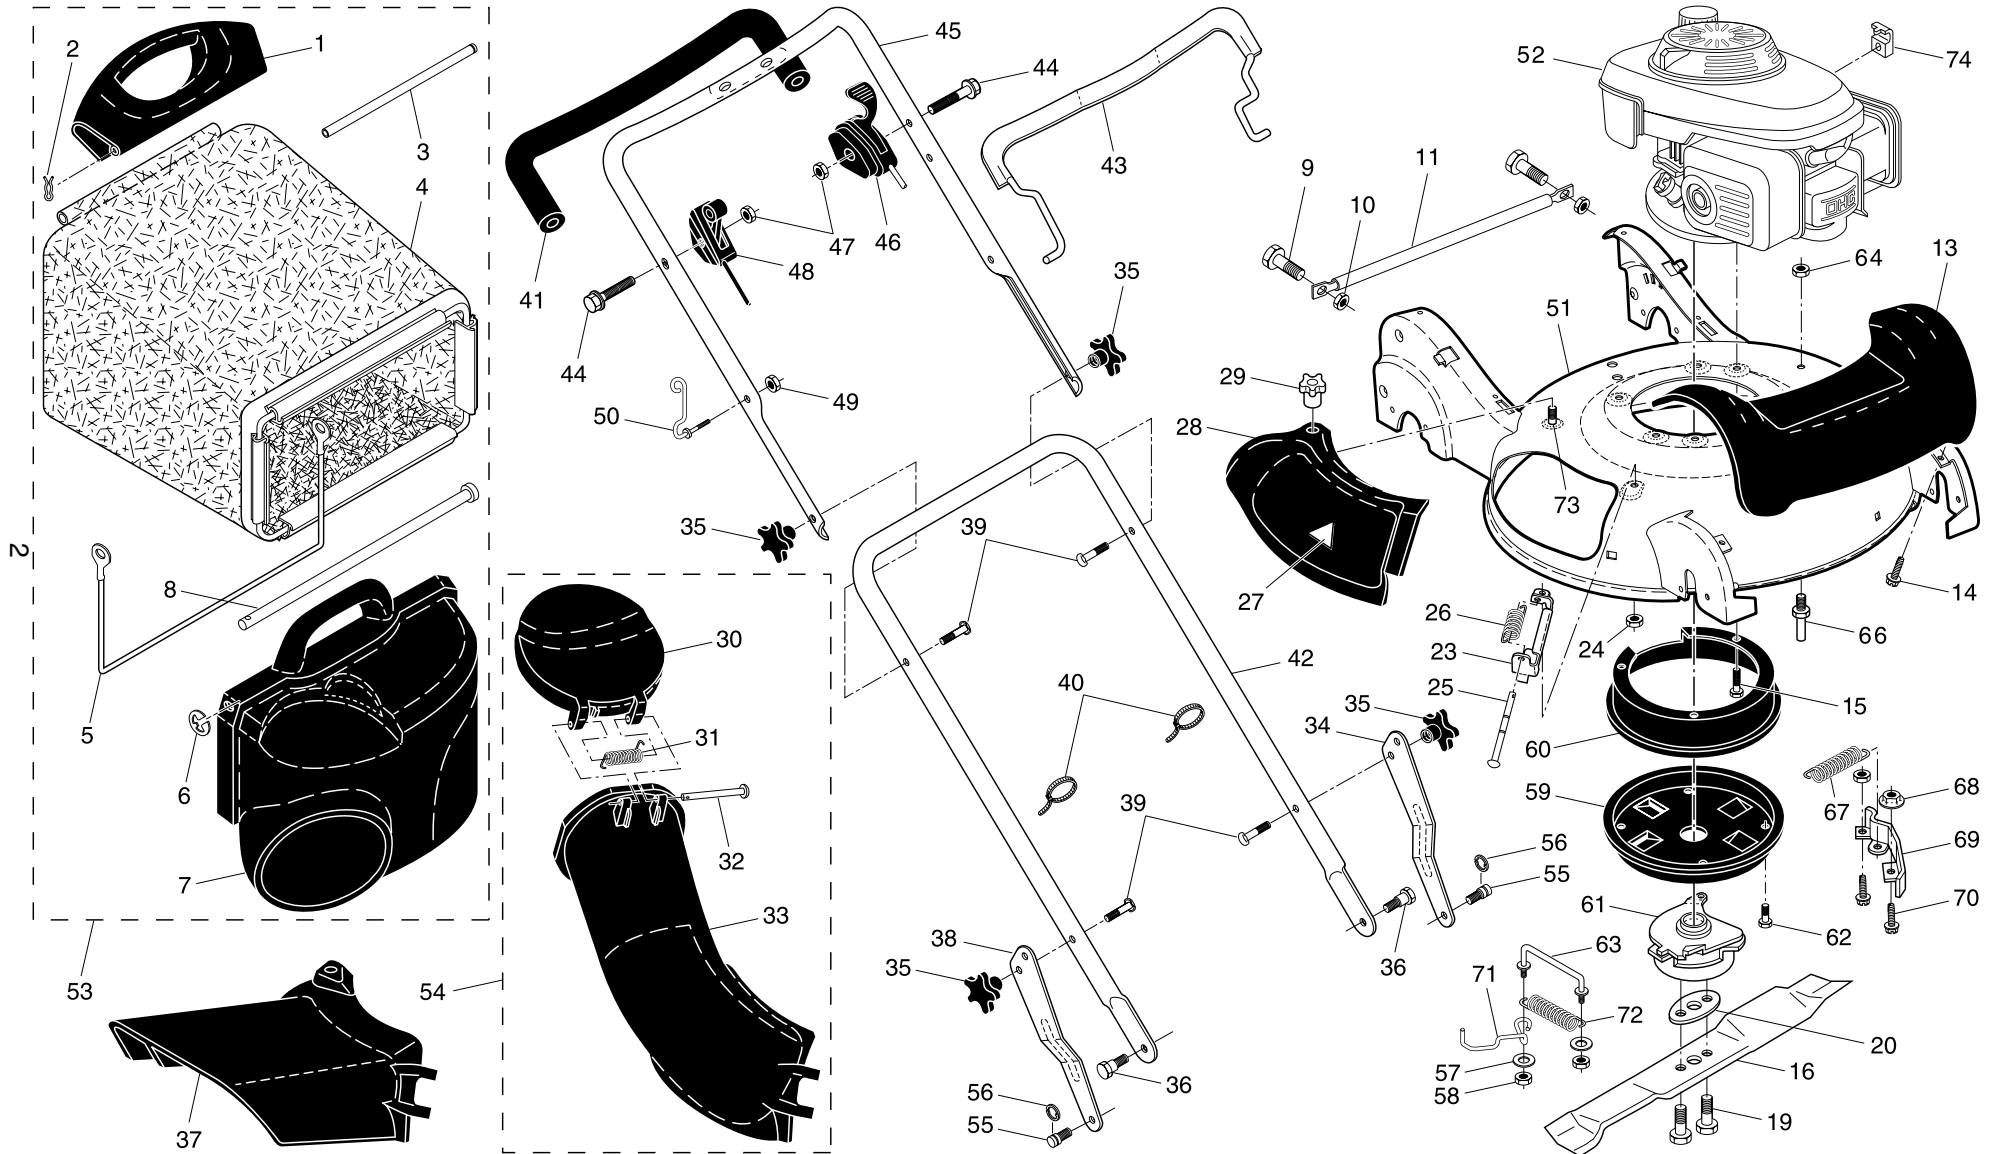

ROTARY LAWN MOWER - - CUSTOMER MODEL NO. **R152SVBBC** (95417024202) PRODUCT NO. 954 17 02-42

ROTARY LAWN MOWER - - CUSTOMER MODEL NO. **R152SVBBC** (95417024202) PRODUCT NO. 954 17 02-42

KEY NO.	PART NO.	DESCRIPTION	KEY NO.	PART NO.	DESCRIPTION
1	532 19 05-82	Handle, Grassbag, Rear	43	532 18 62-99	Bail, Control
2	532 06 53-22	Hairpin Cotter	44	532 18 99-37	Screw
3	532 18 34-83	Rod, Rear Handle, Grassbag	45	532 18 62-96	Handle Assembly, Upper (Includes Foam Grip)
4	532 19 40-86	Grassbag	46	532 19 65-41	Blade Brake Control
5	532 18 85-06	Frame, Grassbag	47	532 13 20-04	Locknut, Hex 1/4-20
6	812 00 00-14	E-Ring	48	532 19 12-57	Throttle Control
7	532 19 05-81	Door, Grassbag	49	532 18 33-65	Nut, Hex
8	532 18 34-79	Rod, Pivot	50	532 18 85-01	Rope Guide
9	872 14 04-05	Screw	51	532 19 40-88	Kit, Housing
10	873 80 04-00	Nut, Hex, Nylock	52	- - -	Engine, Honda, Model Number GCV160 (order parts from engine manufacturer)
11	532 19 06-92	Tube, Rear Skirt			
13	532 19 05-19	Cover, Front	53	532 19 40-87	Grassbag Assembly, Complete (Consists of Key Numbers 1-8)
14	532 18 45-72	Screw, Hex Washer Head			
15	532 15 04-06	Bolt, Engine Mounting	54	532 18 90-14	Discharge Chute Assembly, Complete (Consists of Key Numbers 30-33)
16	532 18 04-59	Blade, 21"			
19	532 19 34-07	Bolt, Hex Head	55	532 18 86-28	Stud, Shoulder, T45
20	532 19 34-09	Spacer, Blade	56	812 00 00-58	E-Ring, T45
23	532 18 36-09	Mounting Bracket, Mulcher Door	57	532 05 39-98	Washer, Flat
24	532 75 11-52	Nut, Hex	58	873 51 06-00	Nut, Hex 3/8-16
25	532 18 34-45	Rod, Hinge	59	532 19 09-31	Belt Cover, Lower
26	532 18 34-46	Spring, Mulcher Door	60	532 19 09-30	Belt Cover, Upper
27	532 18 21-66	Decal, Danger	61	- - -	Blade Brake / Clutch Assembly (order parts from engine manufacturer)
28	532 19 05-15	Mulcher Door			
29	532 18 34-47	Knob	62	532 75 00-97	Screw
30	532 19 05-80	Door, Discharge Chute	63	532 18 01-88	Link, Torque
31	532 18 34-78	Spring, Door, Discharge Chute	64	873 19 70-33	Nut, Hex 3/8-16
32	532 18 34-45	Rod, Door, Discharge Chute	66	532 18 21-31	Stud, Belt Guide
33	532 19 05-78	Discharge Chute, Plastic	67	532 18 03-93	Spring
34	532 19 06-19	Adjustment Bracket, Lower Handle, LH	68	873 90 04-00	Nut, Hex, Centerlock, Zinc Plated 1/4-20
35	532 18 55-88	Knob, Star	69	532 19 09-29	Brake, Clutch
36	532 18 34-65	Bolt, Shoulder	70	874 78 04-10	Bolt, Hex Head
37	532 18 59-96	Deflector, Discharge	71	532 18 85-45	Belt Keeper
38	532 19 06-21	Adjustment Bracket, Lower Handle, RH	72	532 18 03-94	Spring
39	532 19 15-74	Bolt, Handle	73	532 18 86-34	Stud, Threaded 1/4-20 x 5/8
40	532 06 64-26	Wire Tie	74	532 19 09-03	Clamp, Throttle Cable
41	532 18 27-48	Grip, Foam	--	532 18 21-34	Decal, Warning (not shown)
42	532 18 70-96	Handle Assembly, Lower	--	532 19 40-70	Operator's Manual, European
			--	532 19 40-71	Operator's Manual, Scandinavian

NOTE: All component dimensions given in U.S. inches. 1 inch = 25.4 mm

IMPORTANT: Use only Original Equipment Manufacturer (O.E.M.) replacement parts. Failure to do so could be hazardous, damage your lawn mower and void your warranty.