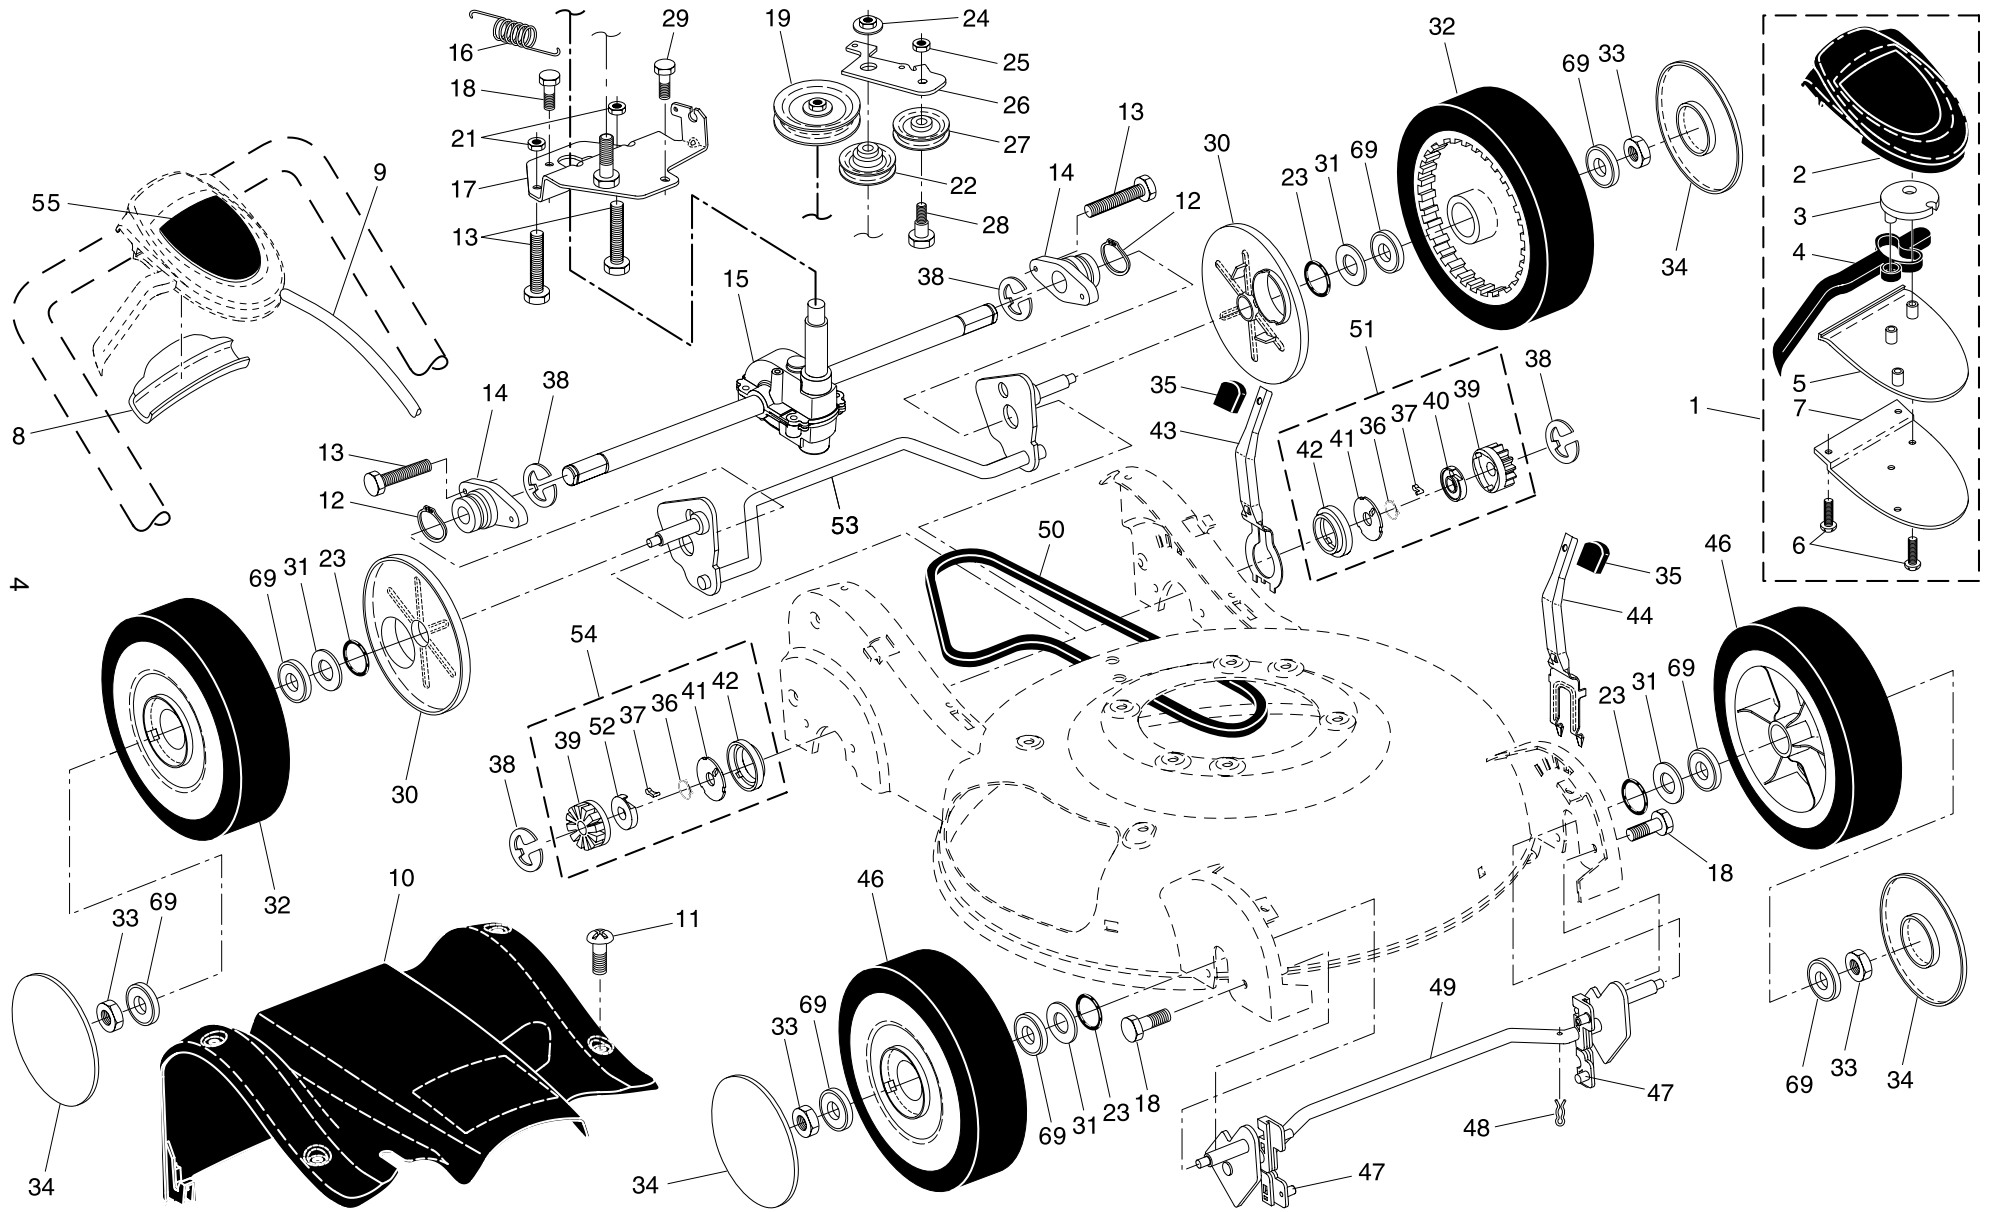

ROTARY LAWN MOWER - - CUSTOMER MODEL NO. R152SVBBC (95417024202) PRODUCT NO. 954 17 02-42

ROTARY LAWN MOWER - - CUSTOMER MODEL NO. **R152SVBBC** (95417024202) PRODUCT NO. 954 17 02-42

KEY NO.	PART NO.	DESCRIPTION	KEY NO.	PART NO.	DESCRIPTION
1	532 19 70-12	Drive Control Assembly (Includes Cable)	29	817 06 04-10	Screw 1/4-20 x 1/16
2	532 19 57-61	Cover, Drive Control, Top	30	532 18 34-57	Cover, Dust, Wheel
3	532 18 73-53	Pulley, Drive Control	31	532 08 83-48	Washer, Flat 3/8
4	532 19 00-37	Lever, Drive Control (blue)	32	532 19 26-19	Wheel Assembly, Rear 9 x 2-1/4
5	532 19 57-62	Cover, Drive Control, Bottom	33	532 08 39-23	Nut, Hex
6	532 18 16-98	Screw, Torx Head #8 x 5/8	34	532 18 36-95	Hubcap
7	532 18 70-97	Bracket, Mounting, Drive Control	35	532 18 59-94	Knob
8	532 18 62-97	Cap, Drive Control, Bottom	36	532 18 82-91	Spring, Torsion
9	532 19 70-11	Cable, Drive Control	37	532 17 50-98	Pawl
10	532 19 05-65	Cover Assembly, Drive	38	812 00 00-58	E-Ring
11	532 18 45-71	Screw	39	532 17 51-03	Pinion, Gear
12	812 00 00-12	Ring, Retaining	40	532 17 51-05	Retainer, Drive, LH
13	532 18 34-50	Screw	41	532 17 51-04	Disc, Drive
14	532 18 71-20	Bearing / Axle Support	42	532 18 41-72	Seal, Friction
15	532 18 82-94	Gear Case Assembly (See Breakdown)	43	532 19 05-20	Lever, Selector, Wheel Height, Rear
16	532 19 41-24	Spring, Return	44	532 19 05-18	Lever, Selector, Wheel Height, Front
17	532 19 68-22	Bracket, Gear Case / Drive Pulley	46	532 19 22-30	Wheel Assembly, Front 9 x 2-1/4
18	532 16 34-09	Screw	47	532 18 34-38	Bushing, Front Axle
19	532 19 37-91	Pulley, Drive	48	532 16 96-75	Retainer, Hairpin Cotter
21	532 13 20-04	Nut, Hex	49	532 19 64-69	Torque Shaft Assembly, Front
22	532 19 41-28	Pulley Assembly, V-Groove	50	532 18 36-88	Belt, Drive
23	532 18 81-52	O-Ring	51	532 18 83-31	Pinion Assembly, LH
24	532 14 52-12	Nut, Hex, Flangelock	52	532 17 51-02	Retainer, Drive, RH
25	873 93 05-00	Nut, Hex, Lock	53	532 19 59-95	Rear Axle Assembly
26	532 19 65-42	Idler Arm	54	532 18 83-30	Pinion Assembly, RH
27	532 16 60-43	Pulley, Idler	55	532 18 93-78	Decal, Drive Control
28	532 16 08-29	Bolt, Hex Head, Shoulder	69	532 75 10-68	Bearing, Ball (Wheel)

NOTE: All component dimensions given in U.S. inches. 1 inch = 25.4 mm

IMPORTANT: Use only Original Equipment Manufacturer (O.E.M.) replacement parts. Failure to do so could be hazardous, damage your lawn mower and void your warranty.