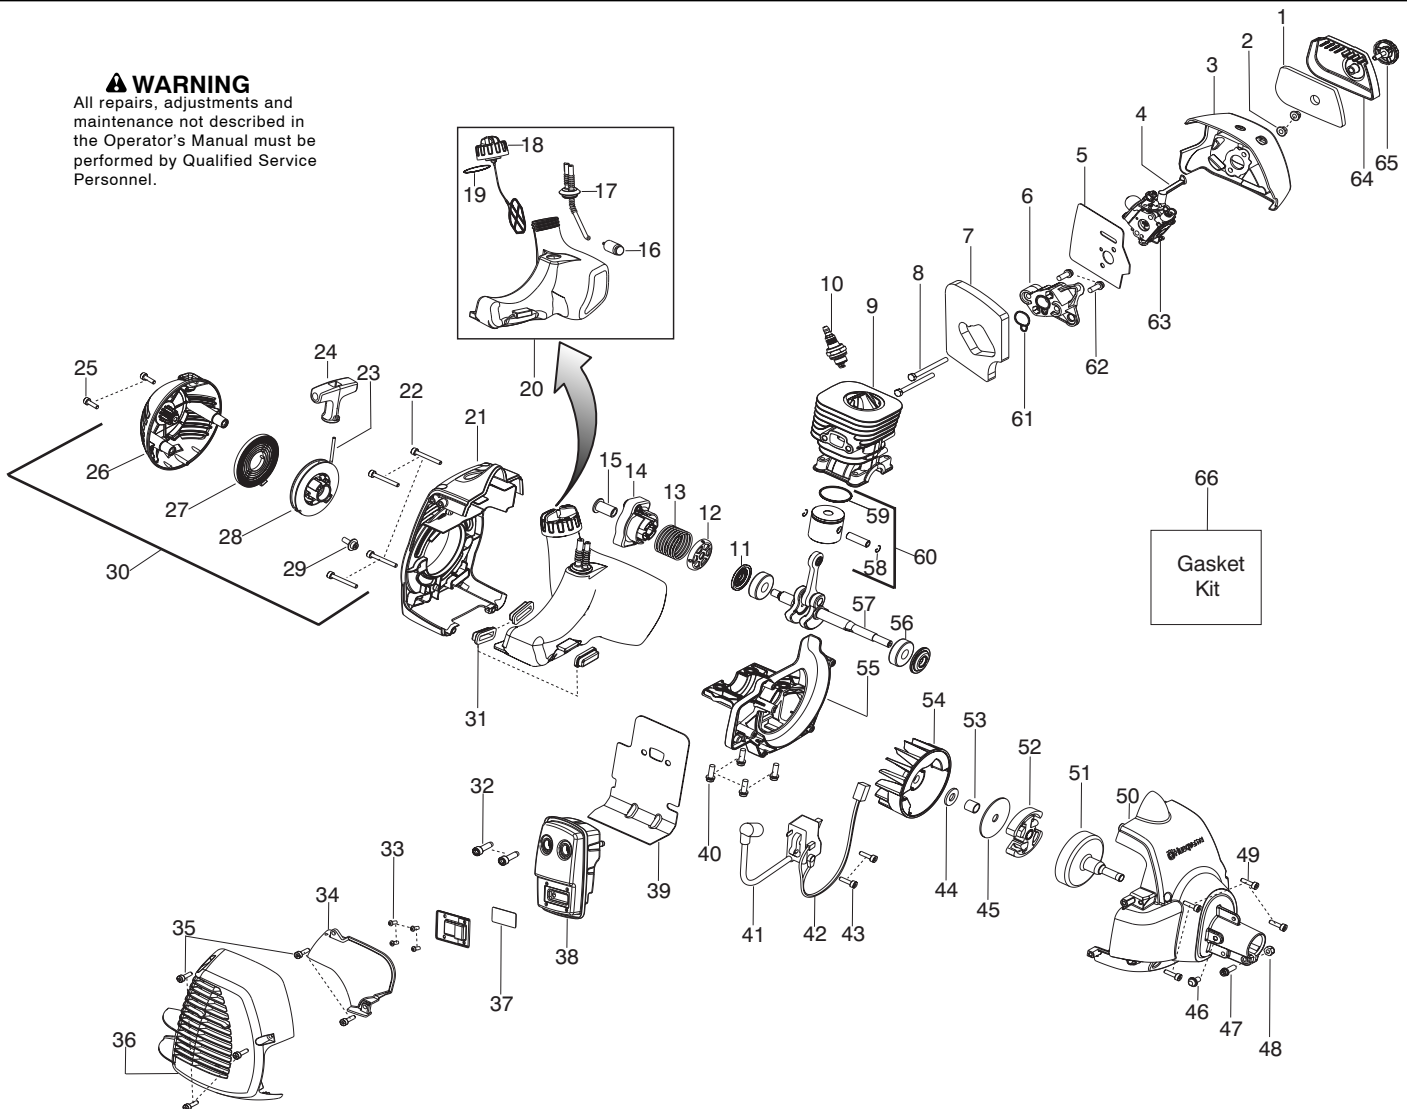

Parts List No. 545014319		Husqvarna® PARTS LIST	MODEL 125LD
Date 9/09/05	Replaces 545014319 - 7/13/05		Page: 2
NOTE : Illustration may differ from actual model due to design changes.			

⚠ WARNING

All repairs, adjustments and maintenance not described in the Operator's Manual must be performed by Qualified Service Personnel.

Ref.	Part No.	Description	Ref.	Part No.	Description	Ref.	Part No.	Description
1.	530150253	Filter	25.	545003801	Screw	47.	530016470	Screw
2.	530016101	Nut-Carb. Screw	26.	545029601	Starter Hsg. w/eyelet	48.	530403094	Nut
3.	530057845	Air Box	27.	545029801	Kit-Starter Spring	49.	530016456	Screw
4. ✓	530057844	Lever - Choke	28.	545029701	Kit-Starter Pulley	50.	545017501	Assy-Fan Housing
5.	545050402	Kit-Carb. Gasket (Incl. 7,61)	29.	530016468	Screw	51.	530150039	Assy-Clutch Drum
6.	530035596	Adaptor-Carb.	30.	530150567	Assy-Starter Hsg.(Incl. 23,24,26,27,28,29)	52.	545030405	Kit-Clutch Assy.
7.	545030101	Kit-Gasket (foam)	31.	530059780	Isolator-Tank	53.	530057852	Spacer
8.	530016400	Bolt	32.	530058982	Bolt-Muffler	54.	530039242	Flywheel
9.	545001001	Cylinder	33.	530015496	Screw	55.	545049801	Crankcase-Machined
10.	952030201	Plug-Spark (RCJ-8Y)	34.	530150440	Shield-Heat	56.	545013401	Bearing
11.	545050403	Kit-Crankshaft seal	35.	530016449	O-ring - Fuel Cap	57.	545030001	Kit-Crankshaft
12.	530016475	Washer-Starter	36.	530059784	Guard-Muffler	58.	530015162	Retainer-Piston Pin
13.	530016450	Spring-Starter Cup	37.	545030501	Kit-Spark Arrestor (Incl. 33)	59.	530019283	Ring-Piston
14.	530150568	Assy-Starter Cup	38.	530057847	Assy-Muffler	60.	545030301	Kit-Piston (Incl. 58,59)
15.	530059800	Coupling-Starter	39.	530057848	Gasket-Paper Metal	61.	545030101	Kit-Gasket (adaptor seal)
16.	530095646	Assy-Fuel Filter	40.	530015897	Screw	62.	530015897	Screw
17.	545030201	Kit-Fuel Line	41.	545046701	Module	63.	545030401	Kit-Carb. (Incl. 4,5)
18.	530150350	Assy-Cap w/ret.(Incl. 19)	42.	530039227	Assy-Leadwire	64.	530057846	Cover-Air Box
19.	530019293	O-ring - Fuel Cap	43.	530016456	Screw	65.	530059796	Assy-Knob
20.	530057853	Assy-Fuel Tank (Incl. 16,17,18,19)	44.	530016030	Washer	66.	545030101	Kit-Gasket (Incl. 5,7,11,39,61)
21.	530057851	Shroud-Rear	45.	530094189	Washer-Clutch	Not Shown		
22.	530016448	Screw	46.	530016469	Screw	530058709	Bulb-Purge	
23.	545029901	Kit-Rope						
24.	530150318	Handle-Starter						

✓ = New Part Number For This IPL

★ = Refer to the Service Reference Indicated for more information.(Located at the END of the IPL)