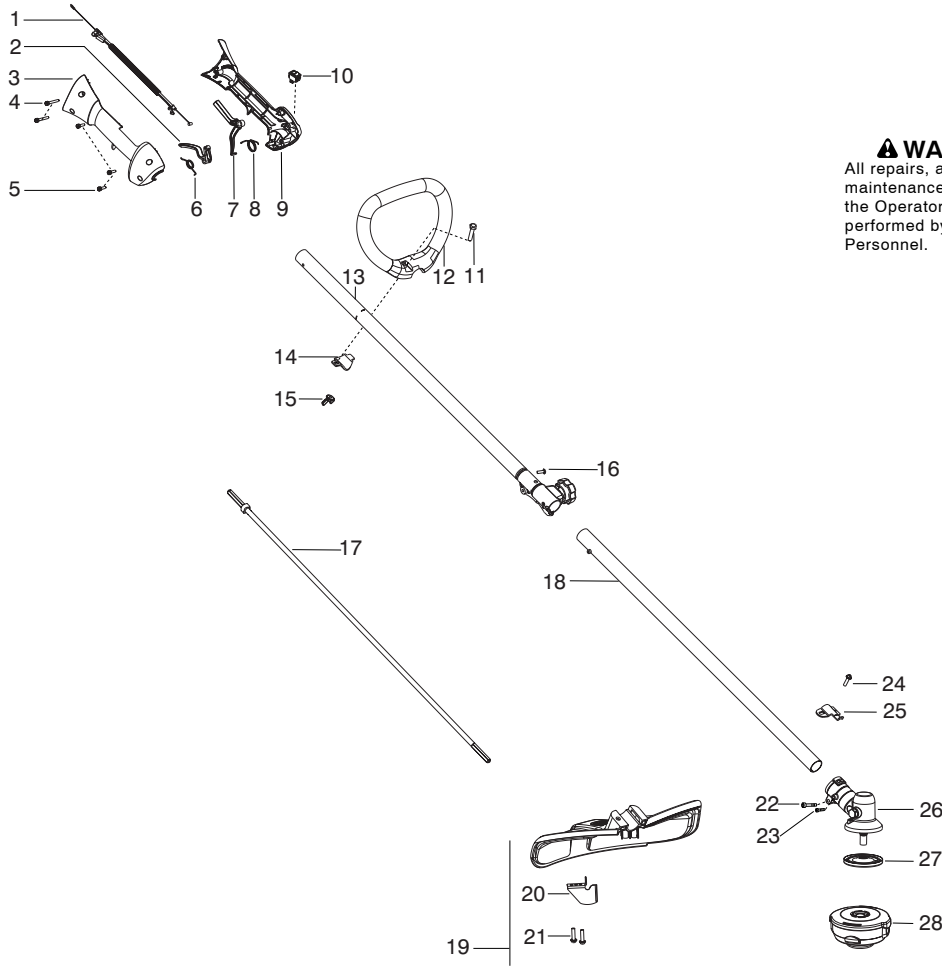

125LD

Spare parts

Ersatzteile

Pièces détachées

Reserve onderdelen

Repuestos

Reservdelar

Parts List No. 545014319		Husqvarna ® PARTS LIST	MODEL 125LD
Date 9/09/05	Replaces 545014319 - 7/13/05		NOTE : Illustration may differ from actual model due to design changes.

⚠ WARNING
All repairs, adjustments and maintenance not described in the Operator's Manual must be performed by Qualified Service Personnel.

Ref.	Part No.	Description	Ref.	Part No.	Description
1.	530150561	Assy-Cable/Wire Harness	19.	545030901	Kit-Shield (Incl. 20,21,24)
2.	530059807	Trigger	20.	530052286	Limiters-Line
3.	530057855	Housing-Throttle (RH)	21.	530015814	Screw
4.	530016448	Screw	22.	530016014	Screw
5.	530016449	Screw	23.	530016301	Screw
6.	530016454	Spring-Trigger	24.	530015771	Screw
7.	530059804	Lockout-Throttle	25.	530057554	Bracket-Shield
8.	545045601	Spring-Lockout	26.	530096295	Assy-Gearbox
9.	530057856	Housing-Throttle (LH)	27.	530150294	Assy-Dust cup
10.	545030601	Kit-Switch	28.	5373383-02	Assy-T25 Cutting Head
11.	530015820	Bolt	Not Shown		
12.	530150076	Handle-Assist			
13.	545006003	Kit-Driveshaft Upper (Incl. decal)			
14.	530059185	Clamp-Handle			
15.	530016152	Wingnut			
16.	530016344	Screw			
17.	530096218	Flex-Lower			
18.	✓545008705	Shaft-Lower			
				530165728	Manual
				545059001	Decal-Warning

✓ = New Part Number For This IPL

★ = Refer to the Service Reference Indicated for more information. (Located at the END of the IPL)

Parts List No. 545014319		Husqvarna ® PARTS LIST	MODEL 125LD
Date 9/09/05	Replaces 545014319 - 7/13/05		Page: 2
NOTE : Illustration may differ from actual model due to design changes.			