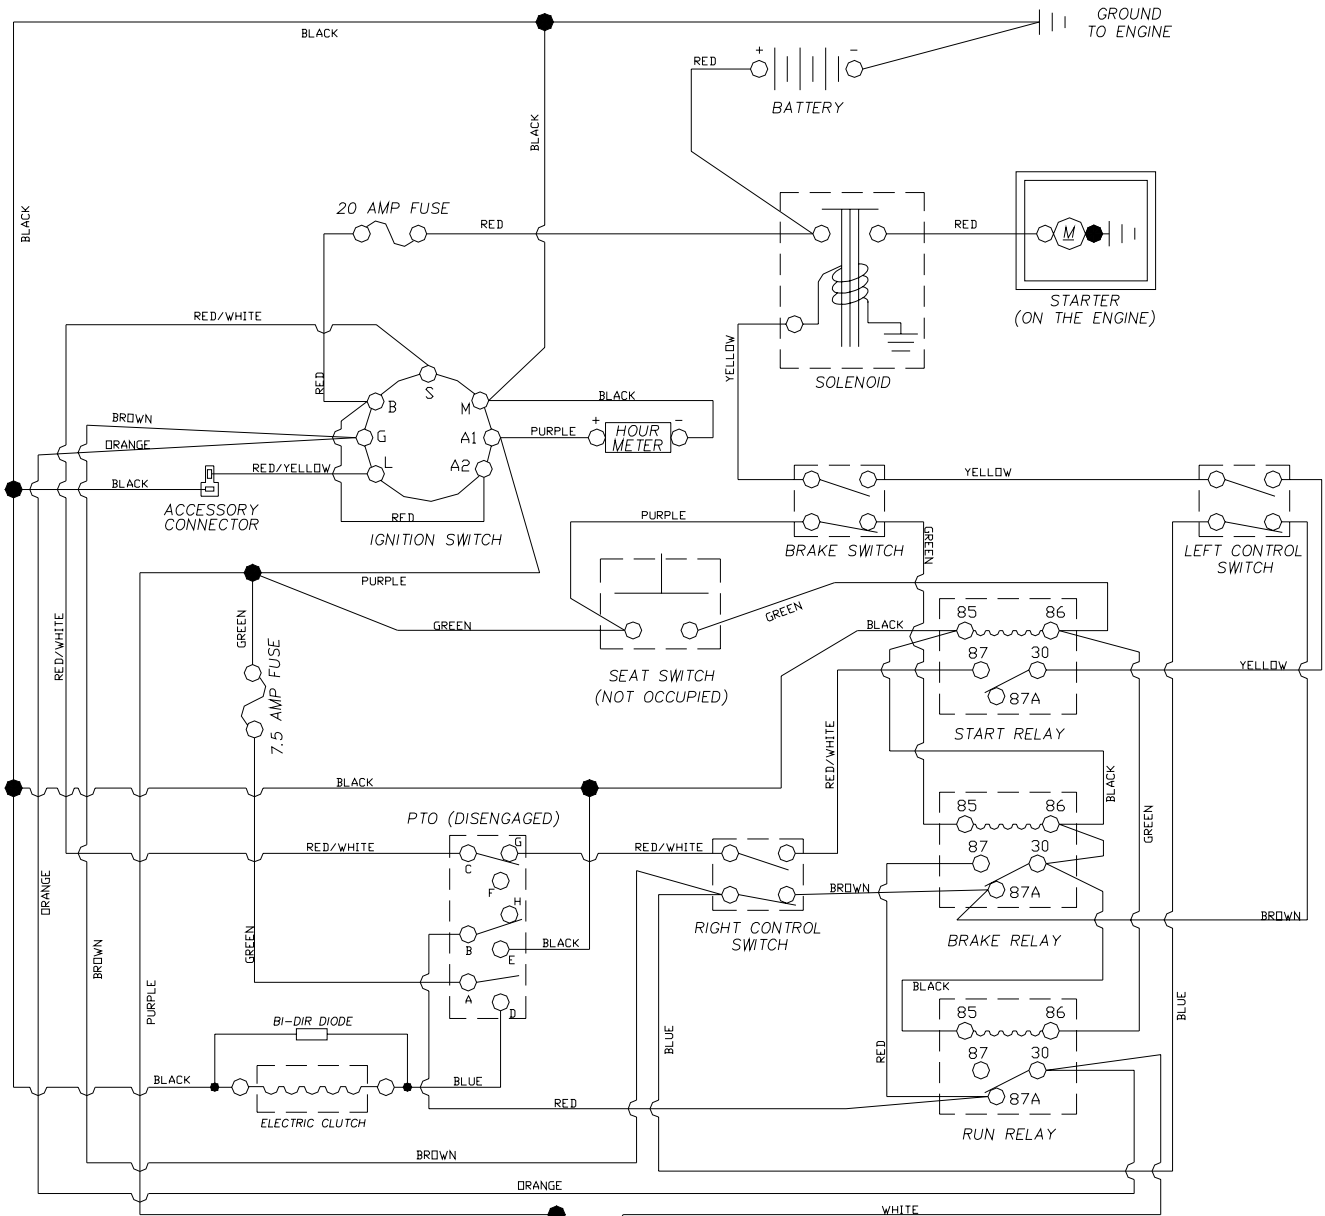

WIRING SCHEMATIC

PTO SWITCH	
POSITION	CIRCUIT
OFF	C + G, B + H
ON	C + F, B + E, A + D

ENGINE
(REFER TO ENGINE MANUAL FOR MORE DETAIL)

NON-REMOVABLE CONNECTIONS

REMOVABLE CONNECTIONS

IGNITION SWITCH			
POSITION	FUNCTION	CONTACT 1	CONTACT 2
1	OFF	M+G+A ₁	NONE
2	ON+ASS.	B+A ₁	L+A ₂
3	ON	B+A ₁	NONE
4	START	B+S+A ₁	NONE

Parts Descriptions

539 10 00-32 BUSHING, NYLON FLANGED
539 10 10-80 SWITCH N.C.
539 10 11-51 RETAINING RING
539 10 11-73 NUTS, LUG
539 10 12-31 IDLER SPINDLE
539 10 13-31 NUT, 1/2C, NYLOC
539 10 13-31 NUT, 1/2-13, HEX NYLOC RING
539 10 13-32 HCS, 1/2-13 X 2 3/4
539 10 13-32 HCS 1/2-13 X 2 3/4, GR5
539 10 13-32 HCS, 1/2-13 X 2 3/4, GR5
539 10 14-74 ZERK
539 10 15-20 HCS, 5/16-18 X 3 1/4, GR5
539 10 17-14 SOLENOID
539 10 17-21 HCS, 5/16-18 X 2 3/4, GR5
539 10 17-68 SWITCH
539 10 18-81 DECAL, PROP 65
539 10 19-07 HCS 1/2-13 X 5 1/2
539 10 19-49 E-RING, 1/2"
539 10 19-77 TRACTION SPRING
539 10 25-87 RUBBER STOP
539 10 25-90 BALL END, R.H.
539 10 26-78 PLATE, SWITCH, THREAD FORM
539 10 27-59 INSULATOR
539 10 28-27 SPACER, PULLEY
539 10 28-28 BOLT, 5/16 X 5/8, SHOULDER
539 10 35-47 WASHER, 1/4
539 10 44-11 KNOB W/STUD
539 10 50-69 E-RING, 5/8
539 10 52-45 GROMMET, RUBBER
539 10 55-43 SPACER
539 10 57-44 DECAL, EURO DANGER BELT
539 10 57-45 DECAL, EURO BATTERY WARNING
539 10 61-88 FUEL CAP
539 10 67-91 HCS 3/8-16 X 1, GR8
539 10 69-95 TIRE
539 10 71-16 GROMMET
539 10 73-60 LOCKWASHER, #10
539 10 74-75 BOLT, 5/16-18 X 3/4, THREAD FORMING
539 10 74-76 BOLT, 3/8-16 X 1, THREAD FORMING
539 10 74-94 CASTER
539 10 75-18 STRIPPER, ROUND, UNIVERSAL
539 10 75-18 STRIPPER, ROUND
539 10 75-23 SEAT SWITCH
539 10 75-41 IGNITION SWITCH
539 10 75-44 KEY
539 10 75-83 THROTTLE CABLE
539 10 76-16 BATTERY CABLE, POSITIVE (NOT SHOWN)
539 10 76-26 PUSHNUT
539 10 76-27 CAP-SLEEVE
539 10 76-28 BATTERY HOLD DOWN