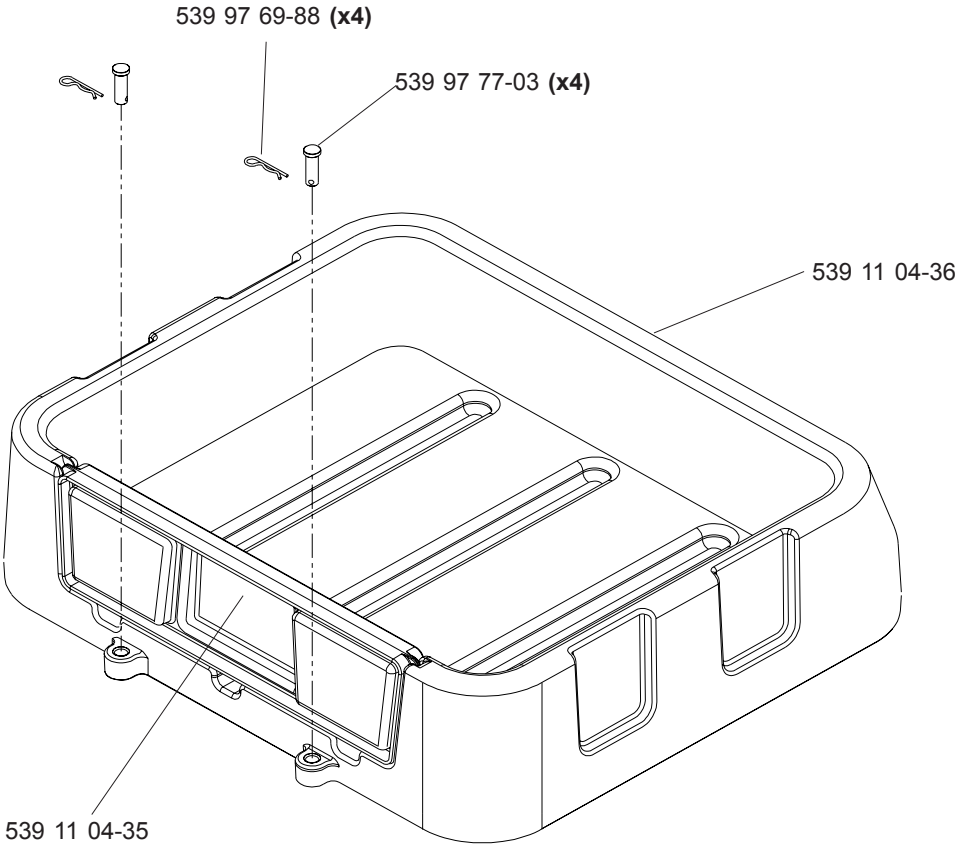

UTILITY BOX