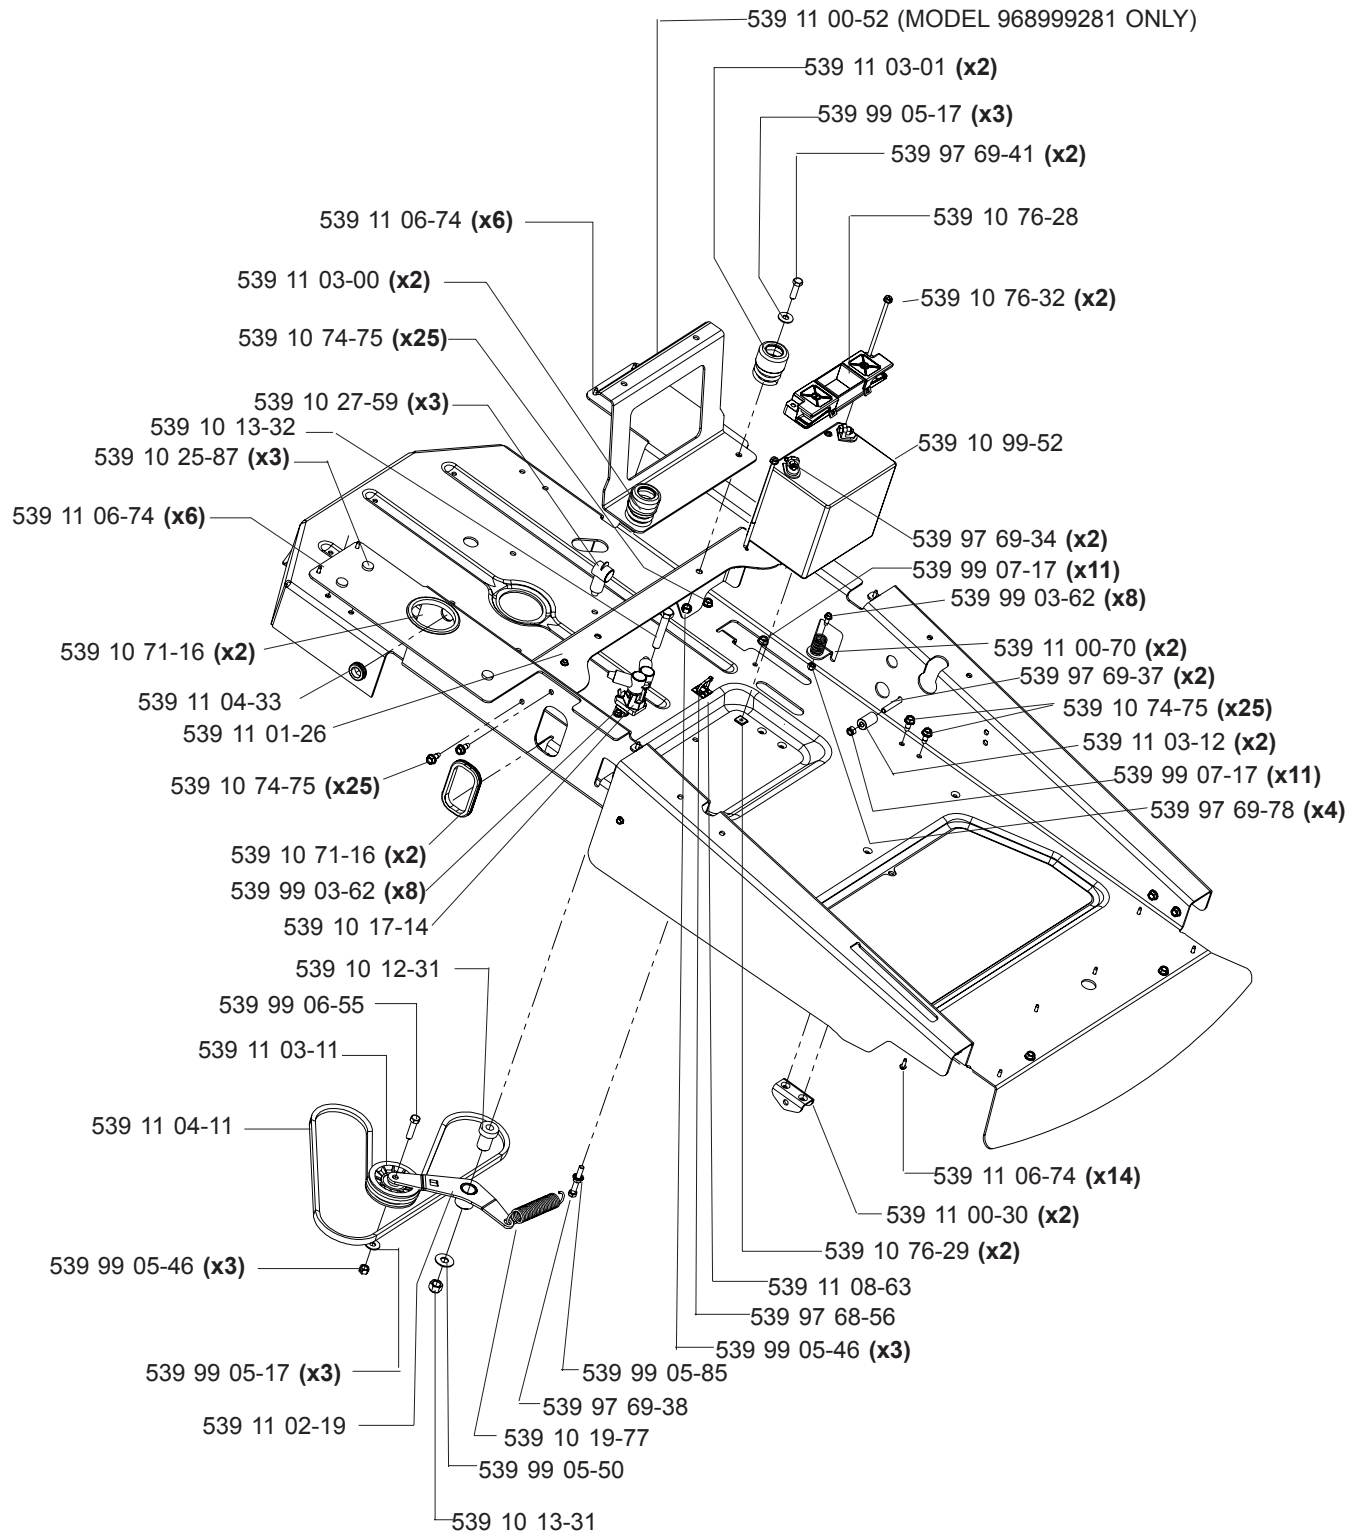

English

CONTENTS

MAIN FRAME	4-5
ENGINE ASSEMBLY (15 & 17.5 HP)	6
ENGINE ASSEMBLY (17 HP)	7
CASTER ASSEMBLY	8
CONSOLE ASSEMBLY	9
38" DECK ASSEMBLY	10
42" DECK ASSEMBLY	11
EZT	12
MOTION CONTROL	13
DECK LIFT	14
DECALS	15
UTILITY BOX	16
ACCESSORIES	17
WIRING SCHEMATIC	18

MAIN FRAME

NOT SHOWN:
539 10 75-23 SEAT SWITCH

MAIN FRAME

ENGINE ASSEMBLY (15 & 17.5 HP)

BRIGGS & STRATTON
MODELS 968999280, 968999282

ENGINE ASSEMBLY (18 HP)

KOHLER
MODEL 968999281

CASTER ASSEMBLY

Parts Descriptions

539 10 00-32 BUSHING, NYLON FLANGED
539 10 10-80 SWITCH N.C.
539 10 11-51 RETAINING RING
539 10 11-73 NUTS, LUG
539 10 12-31 IDLER SPINDLE
539 10 13-31 NUT, 1/2C, NYLOC
539 10 13-31 NUT, 1/2-13, HEX NYLOC RING
539 10 13-32 HCS, 1/2-13 X 2 3/4
539 10 13-32 HCS 1/2-13 X 2 3/4, GR5
539 10 13-32 HCS, 1/2-13 X 2 3/4, GR5
539 10 14-74 ZERK
539 10 15-20 HCS, 5/16-18 X 3 1/4, GR5
539 10 17-14 SOLENOID
539 10 17-21 HCS, 5/16-18 X 2 3/4, GR5
539 10 17-68 SWITCH
539 10 18-81 DECAL, PROP 65
539 10 19-07 HCS 1/2-13 X 5 1/2
539 10 19-49 E-RING, 1/2"
539 10 19-77 TRACTION SPRING
539 10 25-87 RUBBER STOP
539 10 25-90 BALL END, R.H.
539 10 26-78 PLATE, SWITCH, THREAD FORM
539 10 27-59 INSULATOR
539 10 28-27 SPACER, PULLEY
539 10 28-28 BOLT, 5/16 X 5/8, SHOULDER
539 10 35-47 WASHER, 1/4
539 10 44-11 KNOB W/STUD
539 10 50-69 E-RING, 5/8
539 10 52-45 GROMMET, RUBBER
539 10 55-43 SPACER
539 10 57-44 DECAL, EURO DANGER BELT
539 10 57-45 DECAL, EURO BATTERY WARNING
539 10 61-88 FUEL CAP
539 10 67-91 HCS 3/8-16 X 1, GR8
539 10 69-95 TIRE
539 10 71-16 GROMMET
539 10 73-60 LOCKWASHER, #10
539 10 74-75 BOLT, 5/16-18 X 3/4, THREAD FORMING
539 10 74-76 BOLT, 3/8-16 X 1, THREAD FORMING
539 10 74-94 CASTER
539 10 75-18 STRIPPER, ROUND, UNIVERSAL
539 10 75-18 STRIPPER, ROUND
539 10 75-23 SEAT SWITCH
539 10 75-41 IGNITION SWITCH
539 10 75-44 KEY
539 10 75-83 THROTTLE CABLE
539 10 76-16 BATTERY CABLE, POSITIVE (NOT SHOWN)
539 10 76-26 PUSHNUT
539 10 76-27 CAP-SLEEVE
539 10 76-28 BATTERY HOLD DOWN