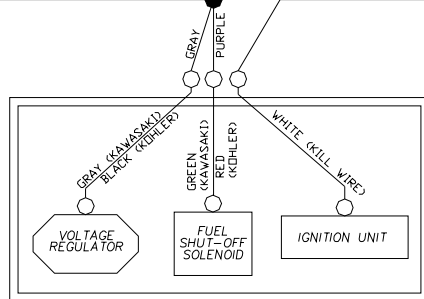

539 91 30-10 decal, warning (?)

UTILITY BOX

ACCESSORIES

PART NO.	QTY.	DESCRIPTION
539 11 01-63.....	1	COLLECTION SYSTEM (Z38)
539 11 01-64.....	1	COLLECTION SYSTEM (Z42)
539-11 01-59	1	MULCH KIT (Z38)
539 11 01-62.....	1	MULCH KIT (Z42)
539 11 04-40.....	1	LIGHT KIT (Z38 & Z42)
539 11 04-69.....	1	KIT, ARMREST, ONLY FITS ON SEAT 112700, HIGH BACK
539 11 19-03.....	1	BRACKET KIT FOR COLLECTION SYSTEMS WITHOUT UTILITY BOX
539 11 18-49.....	1	UTILITY BOX KIT W/BRACKETS

WIRING SCHEMATIC

PTO SWITCH	
POSITION	CIRCUIT
OFF	C + G, B + H
ON	C + F, B + E, A + D

ENGINE
(REFER TO ENGINE MANUAL FOR MORE DETAIL)

NON-REMOVABLE CONNECTIONS

REMOVABLE CONNECTIONS

IGNITION SWITCH			
POSITION	FUNCTION	CONTACT 1	CONTACT 2
1	OFF	M+G+A ₁	NONE
2	ON+ASS.	B+A ₁	L+A ₂
3	ON	B+A ₁	NONE
4	START	B+S+A ₁	NONE