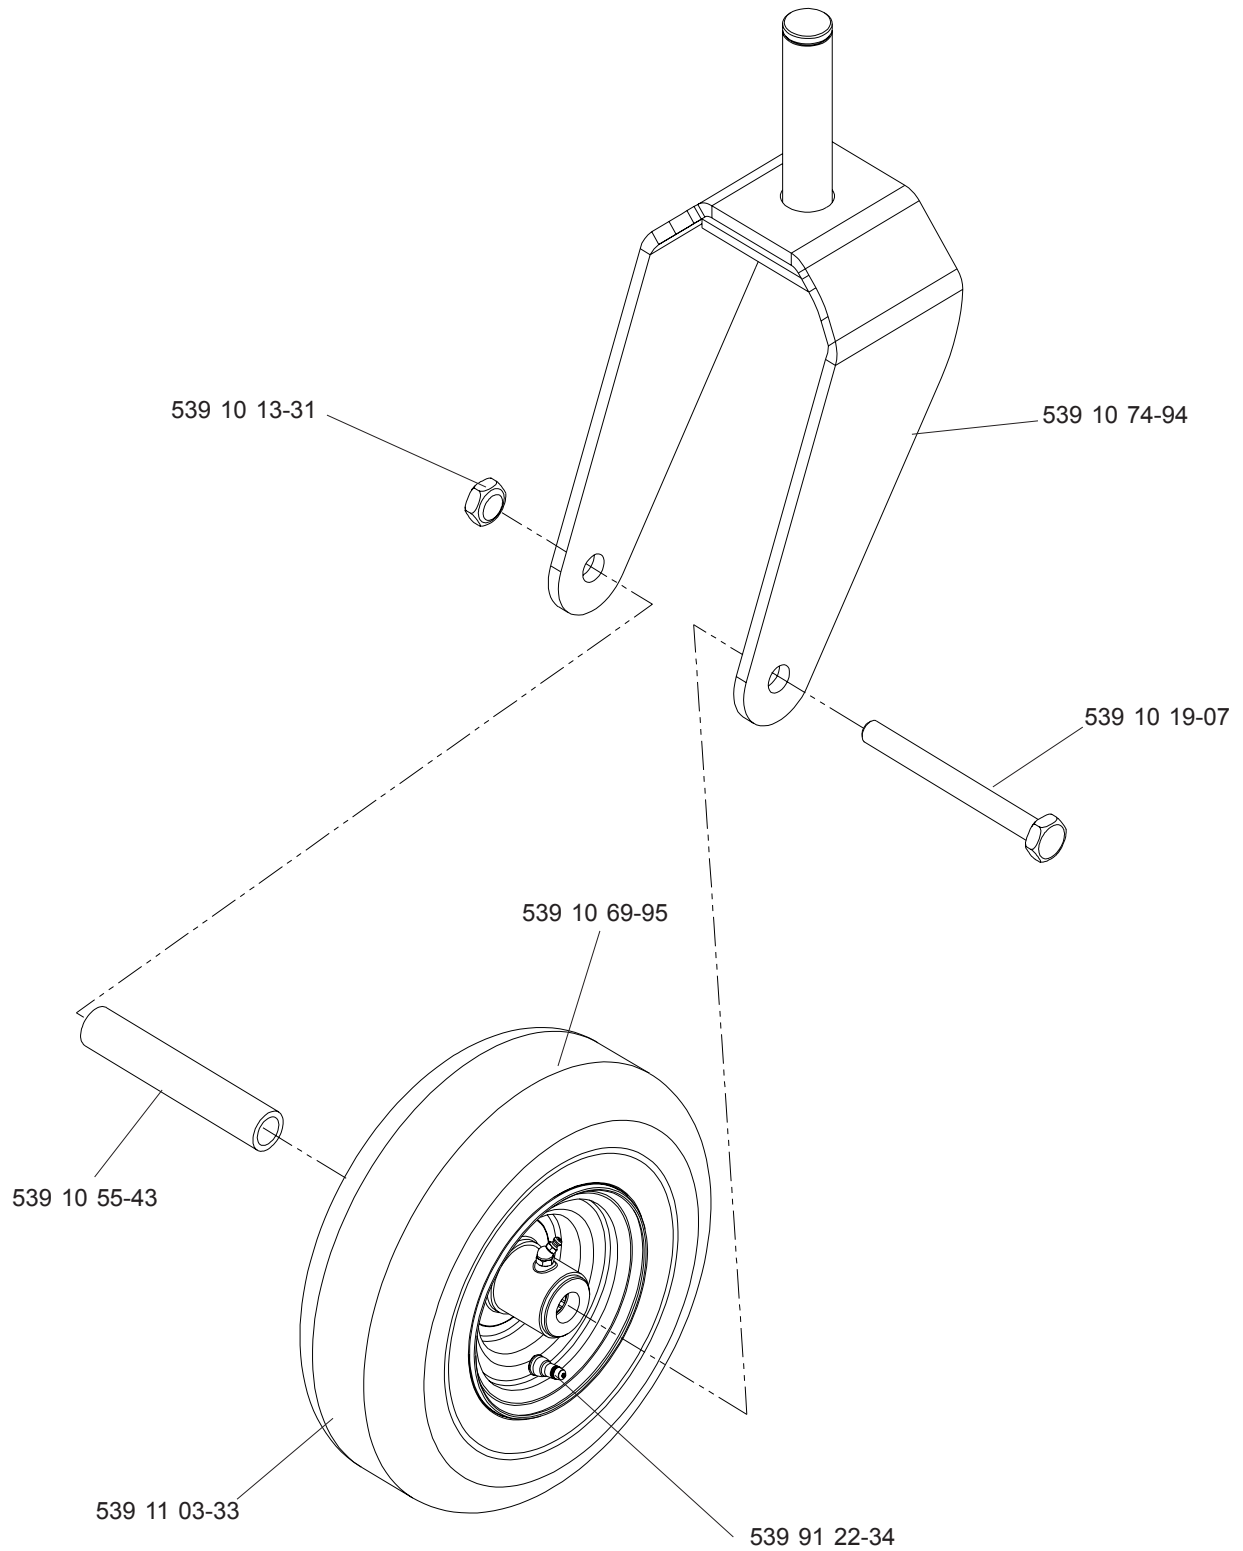

MAIN FRAME

NOT SHOWN:
539 10 75-23 SEAT SWITCH

MAIN FRAME

ENGINE ASSEMBLY (15 & 17.5 HP)

BRIGGS & STRATTON
MODELS 968999280, 968999282

ENGINE ASSEMBLY (18 HP)

KOHLER
MODEL 968999281

CASTER ASSEMBLY

CONSOLE ASSEMBLY

38" DECK ASSEMBLY

42" DECK ASSEMBLY

EZT

MOTION CONTROL

DECK LIFT

DECALS

- 539 11 11-23 (Z3815, RIGHT)
- 539 11 11-24 (Z3815, LEFT)
- 539 11 11-26 (Z4217, LEFT)
- 539 11 11-25 (Z4217, RIGHT)
- 539 11 18-39 (Z4218, RIGHT)
- 539 11 18-40 (Z4218, LEFT)

Parts Descriptions

539 10 00-32 BUSHING, NYLON FLANGED
539 10 10-80 SWITCH N.C.
539 10 11-51 RETAINING RING
539 10 11-73 NUTS, LUG
539 10 12-31 IDLER SPINDLE
539 10 13-31 NUT, 1/2C, NYLOC
539 10 13-31 NUT, 1/2-13, HEX NYLOC RING
539 10 13-32 HCS, 1/2-13 X 2 3/4
539 10 13-32 HCS 1/2-13 X 2 3/4, GR5
539 10 13-32 HCS, 1/2-13 X 2 3/4, GR5
539 10 14-74 ZERK
539 10 15-20 HCS, 5/16-18 X 3 1/4, GR5
539 10 17-14 SOLENOID
539 10 17-21 HCS, 5/16-18 X 2 3/4, GR5
539 10 17-68 SWITCH
539 10 18-81 DECAL, PROP 65
539 10 19-07 HCS 1/2-13 X 5 1/2
539 10 19-49 E-RING, 1/2"
539 10 19-77 TRACTION SPRING
539 10 25-87 RUBBER STOP
539 10 25-90 BALL END, R.H.
539 10 26-78 PLATE, SWITCH, THREAD FORM
539 10 27-59 INSULATOR
539 10 28-27 SPACER, PULLEY
539 10 28-28 BOLT, 5/16 X 5/8, SHOULDER
539 10 35-47 WASHER, 1/4
539 10 44-11 KNOB W/STUD
539 10 50-69 E-RING, 5/8
539 10 52-45 GROMMET, RUBBER
539 10 55-43 SPACER
539 10 57-44 DECAL, EURO DANGER BELT
539 10 57-45 DECAL, EURO BATTERY WARNING
539 10 61-88 FUEL CAP
539 10 67-91 HCS 3/8-16 X 1, GR8
539 10 69-95 TIRE
539 10 71-16 GROMMET
539 10 73-60 LOCKWASHER, #10
539 10 74-75 BOLT, 5/16-18 X 3/4, THREAD FORMING
539 10 74-76 BOLT, 3/8-16 X 1, THREAD FORMING
539 10 74-94 CASTER
539 10 75-18 STRIPPER, ROUND, UNIVERSAL
539 10 75-18 STRIPPER, ROUND
539 10 75-23 SEAT SWITCH
539 10 75-41 IGNITION SWITCH
539 10 75-44 KEY
539 10 75-83 THROTTLE CABLE
539 10 76-16 BATTERY CABLE, POSITIVE (NOT SHOWN)
539 10 76-26 PUSHNUT
539 10 76-27 CAP-SLEEVE
539 10 76-28 BATTERY HOLD DOWN