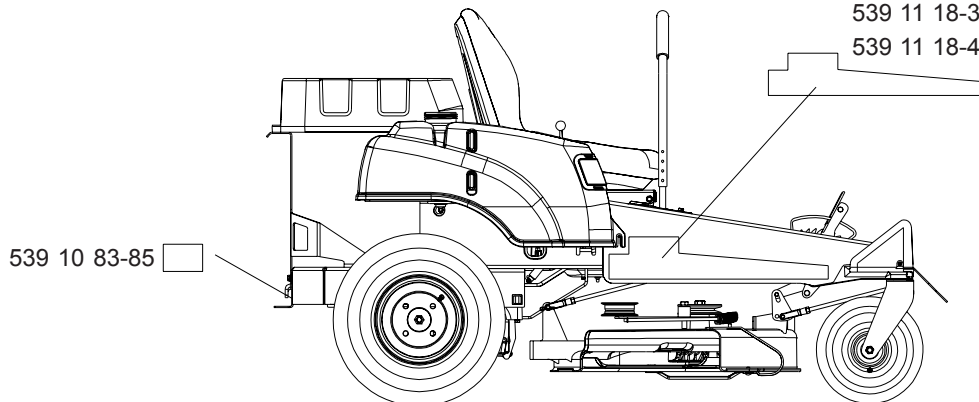

CONSOLE ASSEMBLY

38" DECK ASSEMBLY

42" DECK ASSEMBLY

EZT

MOTION CONTROL

DECK LIFT

DECALS

- 539 11 11-23 (Z3815, RIGHT)
- 539 11 11-24 (Z3815, LEFT)
- 539 11 11-26 (Z4217, LEFT)
- 539 11 11-25 (Z4217, RIGHT)
- 539 11 18-39 (Z4218, RIGHT)
- 539 11 18-40 (Z4218, LEFT)