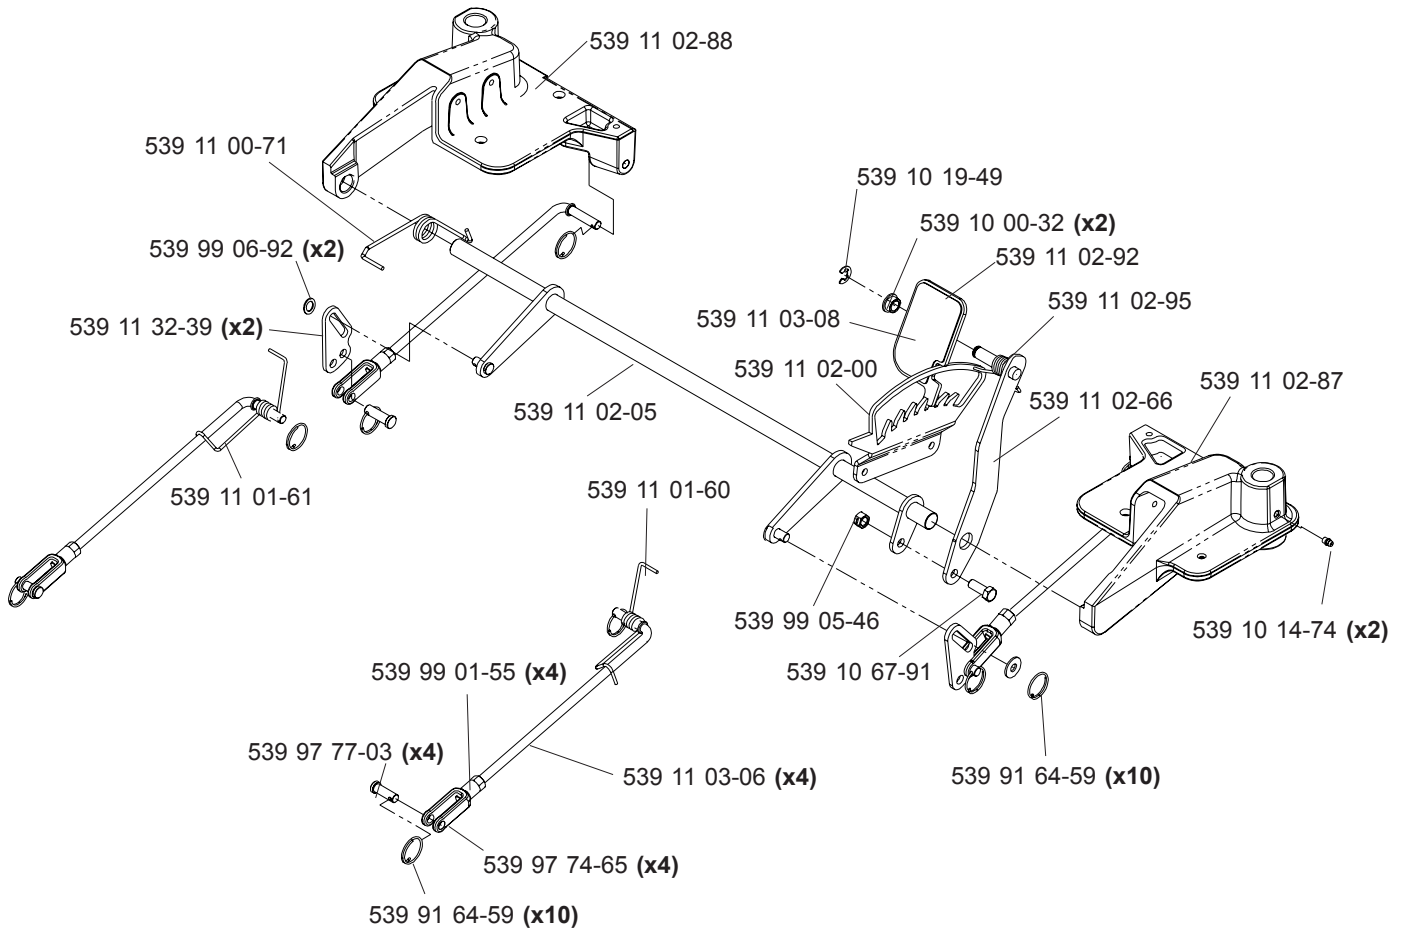

CONSOLE ASSEMBLY

38" DECK ASSEMBLY

42" DECK ASSEMBLY

EZT

MOTION CONTROL

DECK LIFT

DECALS

- 539 11 11-23 (Z3815, RIGHT)
- 539 11 11-24 (Z3815, LEFT)
- 539 11 11-26 (Z4217, LEFT)
- 539 11 11-25 (Z4217, RIGHT)
- 539 11 18-39 (Z4218, RIGHT)
- 539 11 18-40 (Z4218, LEFT)

Parts Descriptions

539 10 00-32 BUSHING, NYLON FLANGED
539 10 10-80 SWITCH N.C.
539 10 11-51 RETAINING RING
539 10 11-73 NUTS, LUG
539 10 12-31 IDLER SPINDLE
539 10 13-31 NUT, 1/2C, NYLOC
539 10 13-31 NUT, 1/2-13, HEX NYLOC RING
539 10 13-32 HCS, 1/2-13 X 2 3/4
539 10 13-32 HCS 1/2-13 X 2 3/4, GR5
539 10 13-32 HCS, 1/2-13 X 2 3/4, GR5
539 10 14-74 ZERK
539 10 15-20 HCS, 5/16-18 X 3 1/4, GR5
539 10 17-14 SOLENOID
539 10 17-21 HCS, 5/16-18 X 2 3/4, GR5
539 10 17-68 SWITCH
539 10 18-81 DECAL, PROP 65
539 10 19-07 HCS 1/2-13 X 5 1/2
539 10 19-49 E-RING, 1/2"
539 10 19-77 TRACTION SPRING
539 10 25-87 RUBBER STOP
539 10 25-90 BALL END, R.H.
539 10 26-78 PLATE, SWITCH, THREAD FORM
539 10 27-59 INSULATOR
539 10 28-27 SPACER, PULLEY
539 10 28-28 BOLT, 5/16 X 5/8, SHOULDER
539 10 35-47 WASHER, 1/4
539 10 44-11 KNOB W/STUD
539 10 50-69 E-RING, 5/8
539 10 52-45 GROMMET, RUBBER
539 10 55-43 SPACER
539 10 57-44 DECAL, EURO DANGER BELT
539 10 57-45 DECAL, EURO BATTERY WARNING
539 10 61-88 FUEL CAP
539 10 67-91 HCS 3/8-16 X 1, GR8
539 10 69-95 TIRE
539 10 71-16 GROMMET
539 10 73-60 LOCKWASHER, #10
539 10 74-75 BOLT, 5/16-18 X 3/4, THREAD FORMING
539 10 74-76 BOLT, 3/8-16 X 1, THREAD FORMING
539 10 74-94 CASTER
539 10 75-18 STRIPPER, ROUND, UNIVERSAL
539 10 75-18 STRIPPER, ROUND
539 10 75-23 SEAT SWITCH
539 10 75-41 IGNITION SWITCH
539 10 75-44 KEY
539 10 75-83 THROTTLE CABLE
539 10 76-16 BATTERY CABLE, POSITIVE (NOT SHOWN)
539 10 76-26 PUSHNUT
539 10 76-27 CAP-SLEEVE
539 10 76-28 BATTERY HOLD DOWN