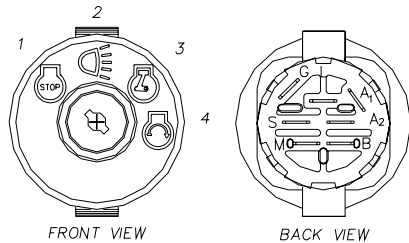

WIRING SCHEMATIC

PTO SWITCH	
POSITION	CIRCUIT
OFF	C + G, B + H
ON	C + F, B + E, A + D

ENGINE
(REFER TO ENGINE MANUAL FOR MORE DETAIL)

NON-REMOVABLE CONNECTIONS

REMOVABLE CONNECTIONS

IGNITION SWITCH			
POSITION	FUNCTION	CONTACT 1	CONTACT 2
1	OFF	M+G+A ₁	NONE
2	ON+ASS.	B+A ₁	L+A ₂
3	ON	B+A ₁	NONE
4	START	B+S+A ₁	NONE

Parts Descriptions

539 10 00-32 BUSHING, NYLON FLANGED
539 10 10-80 SWITCH N.C.
539 10 11-51 RETAINING RING
539 10 11-73 NUTS, LUG
539 10 12-31 IDLER SPINDLE
539 10 13-31 NUT, 1/2C, NYLOC
539 10 13-31 NUT, 1/2-13, HEX NYLOC RING
539 10 13-32 HCS, 1/2-13 X 2 3/4
539 10 13-32 HCS 1/2-13 X 2 3/4, GR5
539 10 13-32 HCS, 1/2-13 X 2 3/4, GR5
539 10 14-74 ZERK
539 10 15-20 HCS, 5/16-18 X 3 1/4, GR5
539 10 17-14 SOLENOID
539 10 17-21 HCS, 5/16-18 X 2 3/4, GR5
539 10 17-68 SWITCH
539 10 18-81 DECAL, PROP 65
539 10 19-07 HCS 1/2-13 X 5 1/2
539 10 19-49 E-RING, 1/2"
539 10 19-77 TRACTION SPRING
539 10 25-87 RUBBER STOP
539 10 25-90 BALL END, R.H.
539 10 26-78 PLATE, SWITCH, THREAD FORM
539 10 27-59 INSULATOR
539 10 28-27 SPACER, PULLEY
539 10 28-28 BOLT, 5/16 X 5/8, SHOULDER
539 10 35-47 WASHER, 1/4
539 10 44-11 KNOB W/STUD
539 10 50-69 E-RING, 5/8
539 10 52-45 GROMMET, RUBBER
539 10 55-43 SPACER
539 10 57-44 DECAL, EURO DANGER BELT
539 10 57-45 DECAL, EURO BATTERY WARNING
539 10 61-88 FUEL CAP
539 10 67-91 HCS 3/8-16 X 1, GR8
539 10 69-95 TIRE
539 10 71-16 GROMMET
539 10 73-60 LOCKWASHER, #10
539 10 74-75 BOLT, 5/16-18 X 3/4, THREAD FORMING
539 10 74-76 BOLT, 3/8-16 X 1, THREAD FORMING
539 10 74-94 CASTER
539 10 75-18 STRIPPER, ROUND, UNIVERSAL
539 10 75-18 STRIPPER, ROUND
539 10 75-23 SEAT SWITCH
539 10 75-41 IGNITION SWITCH
539 10 75-44 KEY
539 10 75-83 THROTTLE CABLE
539 10 76-16 BATTERY CABLE, POSITIVE (NOT SHOWN)
539 10 76-26 PUSHNUT
539 10 76-27 CAP-SLEEVE
539 10 76-28 BATTERY HOLD DOWN