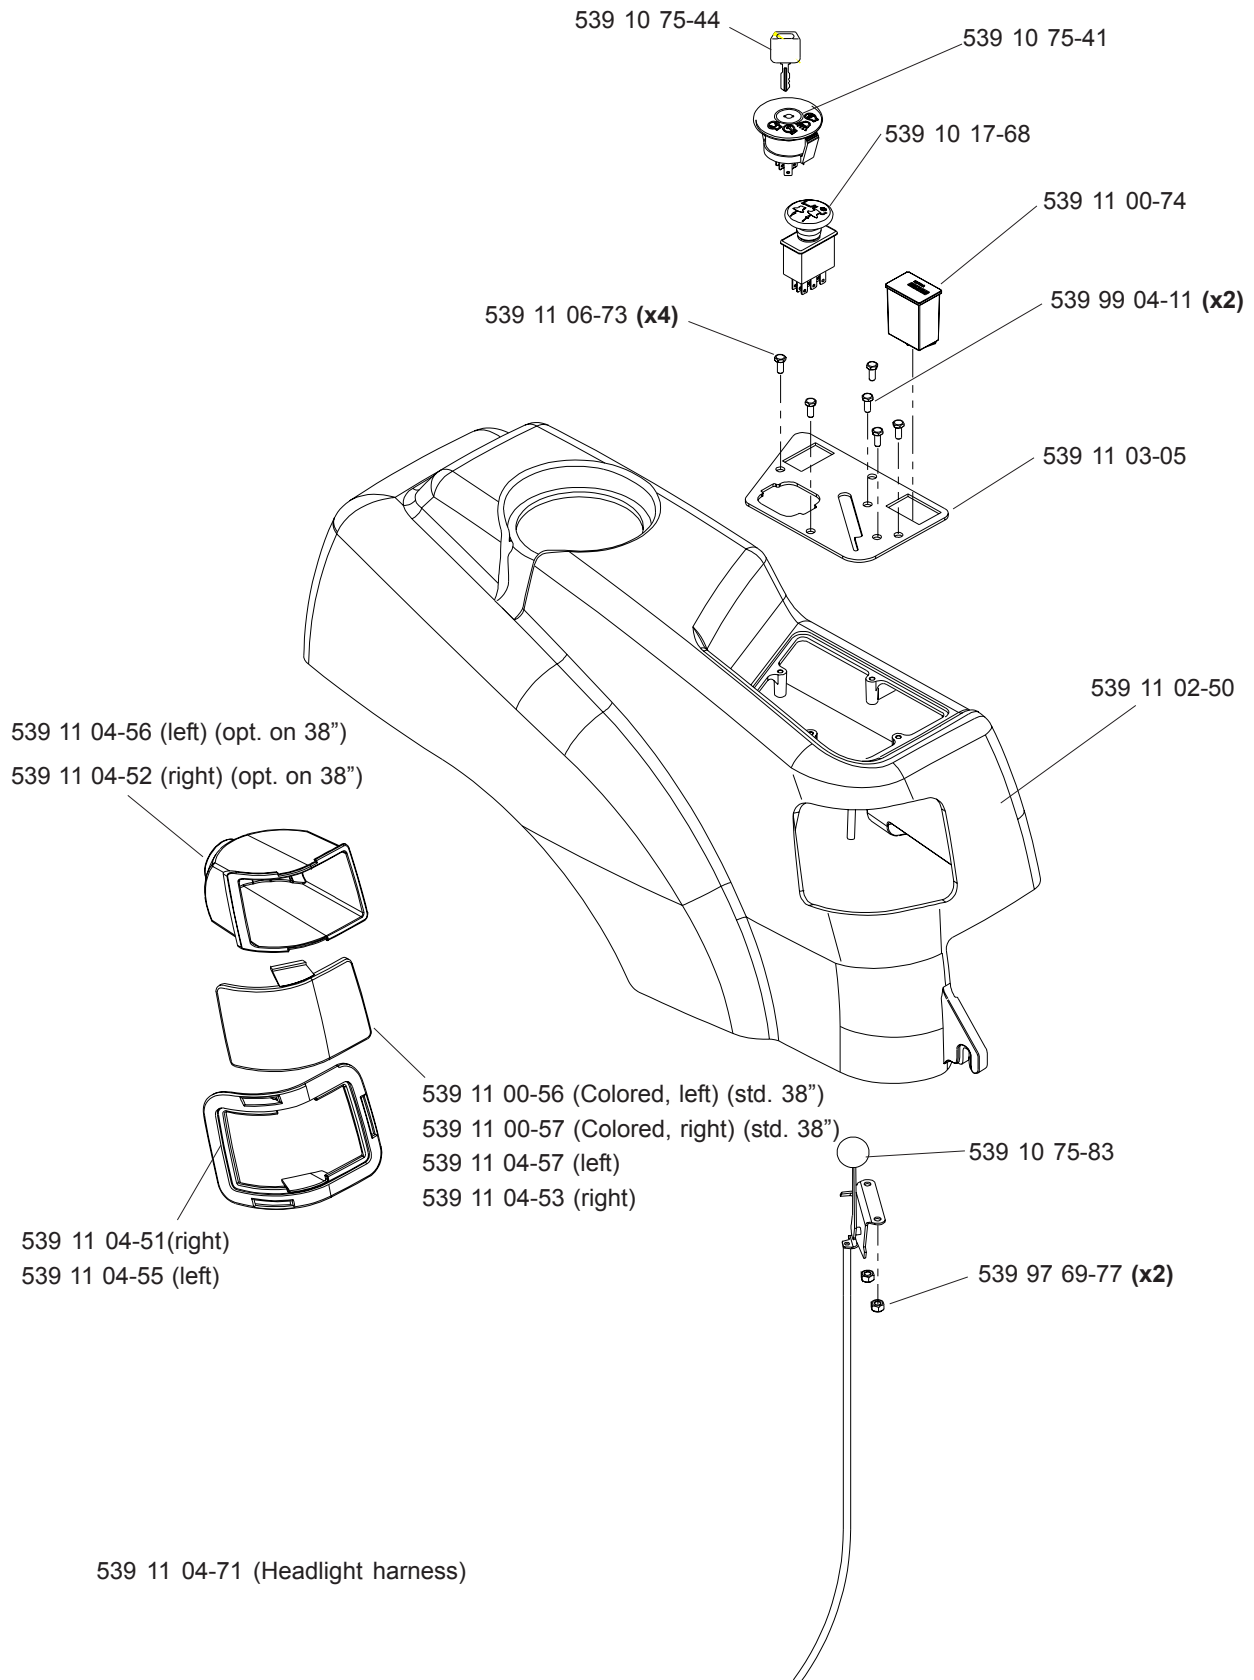

MAIN FRAME

NOT SHOWN:
539 10 75-23 SEAT SWITCH

MAIN FRAME

ENGINE ASSEMBLY (15 & 17.5 HP)

BRIGGS & STRATTON
MODELS 968999280, 968999282

ENGINE ASSEMBLY (18 HP)

KOHLER
MODEL 968999281

CASTER ASSEMBLY

CONSOLE ASSEMBLY

38" DECK ASSEMBLY

42" DECK ASSEMBLY

EZT

MOTION CONTROL

DECK LIFT

DECALS

- 539 11 11-23 (Z3815, RIGHT)
- 539 11 11-24 (Z3815, LEFT)
- 539 11 11-26 (Z4217, LEFT)
- 539 11 11-25 (Z4217, RIGHT)
- 539 11 18-39 (Z4218, RIGHT)
- 539 11 18-40 (Z4218, LEFT)

Parts Descriptions

539 10 00-32 BUSHING, NYLON FLANGED
539 10 10-80 SWITCH N.C.
539 10 11-51 RETAINING RING
539 10 11-73 NUTS, LUG
539 10 12-31 IDLER SPINDLE
539 10 13-31 NUT, 1/2C, NYLOC
539 10 13-31 NUT, 1/2-13, HEX NYLOC RING
539 10 13-32 HCS, 1/2-13 X 2 3/4
539 10 13-32 HCS 1/2-13 X 2 3/4, GR5
539 10 13-32 HCS, 1/2-13 X 2 3/4, GR5
539 10 14-74 ZERK
539 10 15-20 HCS, 5/16-18 X 3 1/4, GR5
539 10 17-14 SOLENOID
539 10 17-21 HCS, 5/16-18 X 2 3/4, GR5
539 10 17-68 SWITCH
539 10 18-81 DECAL, PROP 65
539 10 19-07 HCS 1/2-13 X 5 1/2
539 10 19-49 E-RING, 1/2"
539 10 19-77 TRACTION SPRING
539 10 25-87 RUBBER STOP
539 10 25-90 BALL END, R.H.
539 10 26-78 PLATE, SWITCH, THREAD FORM
539 10 27-59 INSULATOR
539 10 28-27 SPACER, PULLEY
539 10 28-28 BOLT, 5/16 X 5/8, SHOULDER
539 10 35-47 WASHER, 1/4
539 10 44-11 KNOB W/STUD
539 10 50-69 E-RING, 5/8
539 10 52-45 GROMMET, RUBBER
539 10 55-43 SPACER
539 10 57-44 DECAL, EURO DANGER BELT
539 10 57-45 DECAL, EURO BATTERY WARNING
539 10 61-88 FUEL CAP
539 10 67-91 HCS 3/8-16 X 1, GR8
539 10 69-95 TIRE
539 10 71-16 GROMMET
539 10 73-60 LOCKWASHER, #10
539 10 74-75 BOLT, 5/16-18 X 3/4, THREAD FORMING
539 10 74-76 BOLT, 3/8-16 X 1, THREAD FORMING
539 10 74-94 CASTER
539 10 75-18 STRIPPER, ROUND, UNIVERSAL
539 10 75-18 STRIPPER, ROUND
539 10 75-23 SEAT SWITCH
539 10 75-41 IGNITION SWITCH
539 10 75-44 KEY
539 10 75-83 THROTTLE CABLE
539 10 76-16 BATTERY CABLE, POSITIVE (NOT SHOWN)
539 10 76-26 PUSHNUT
539 10 76-27 CAP-SLEEVE
539 10 76-28 BATTERY HOLD DOWN