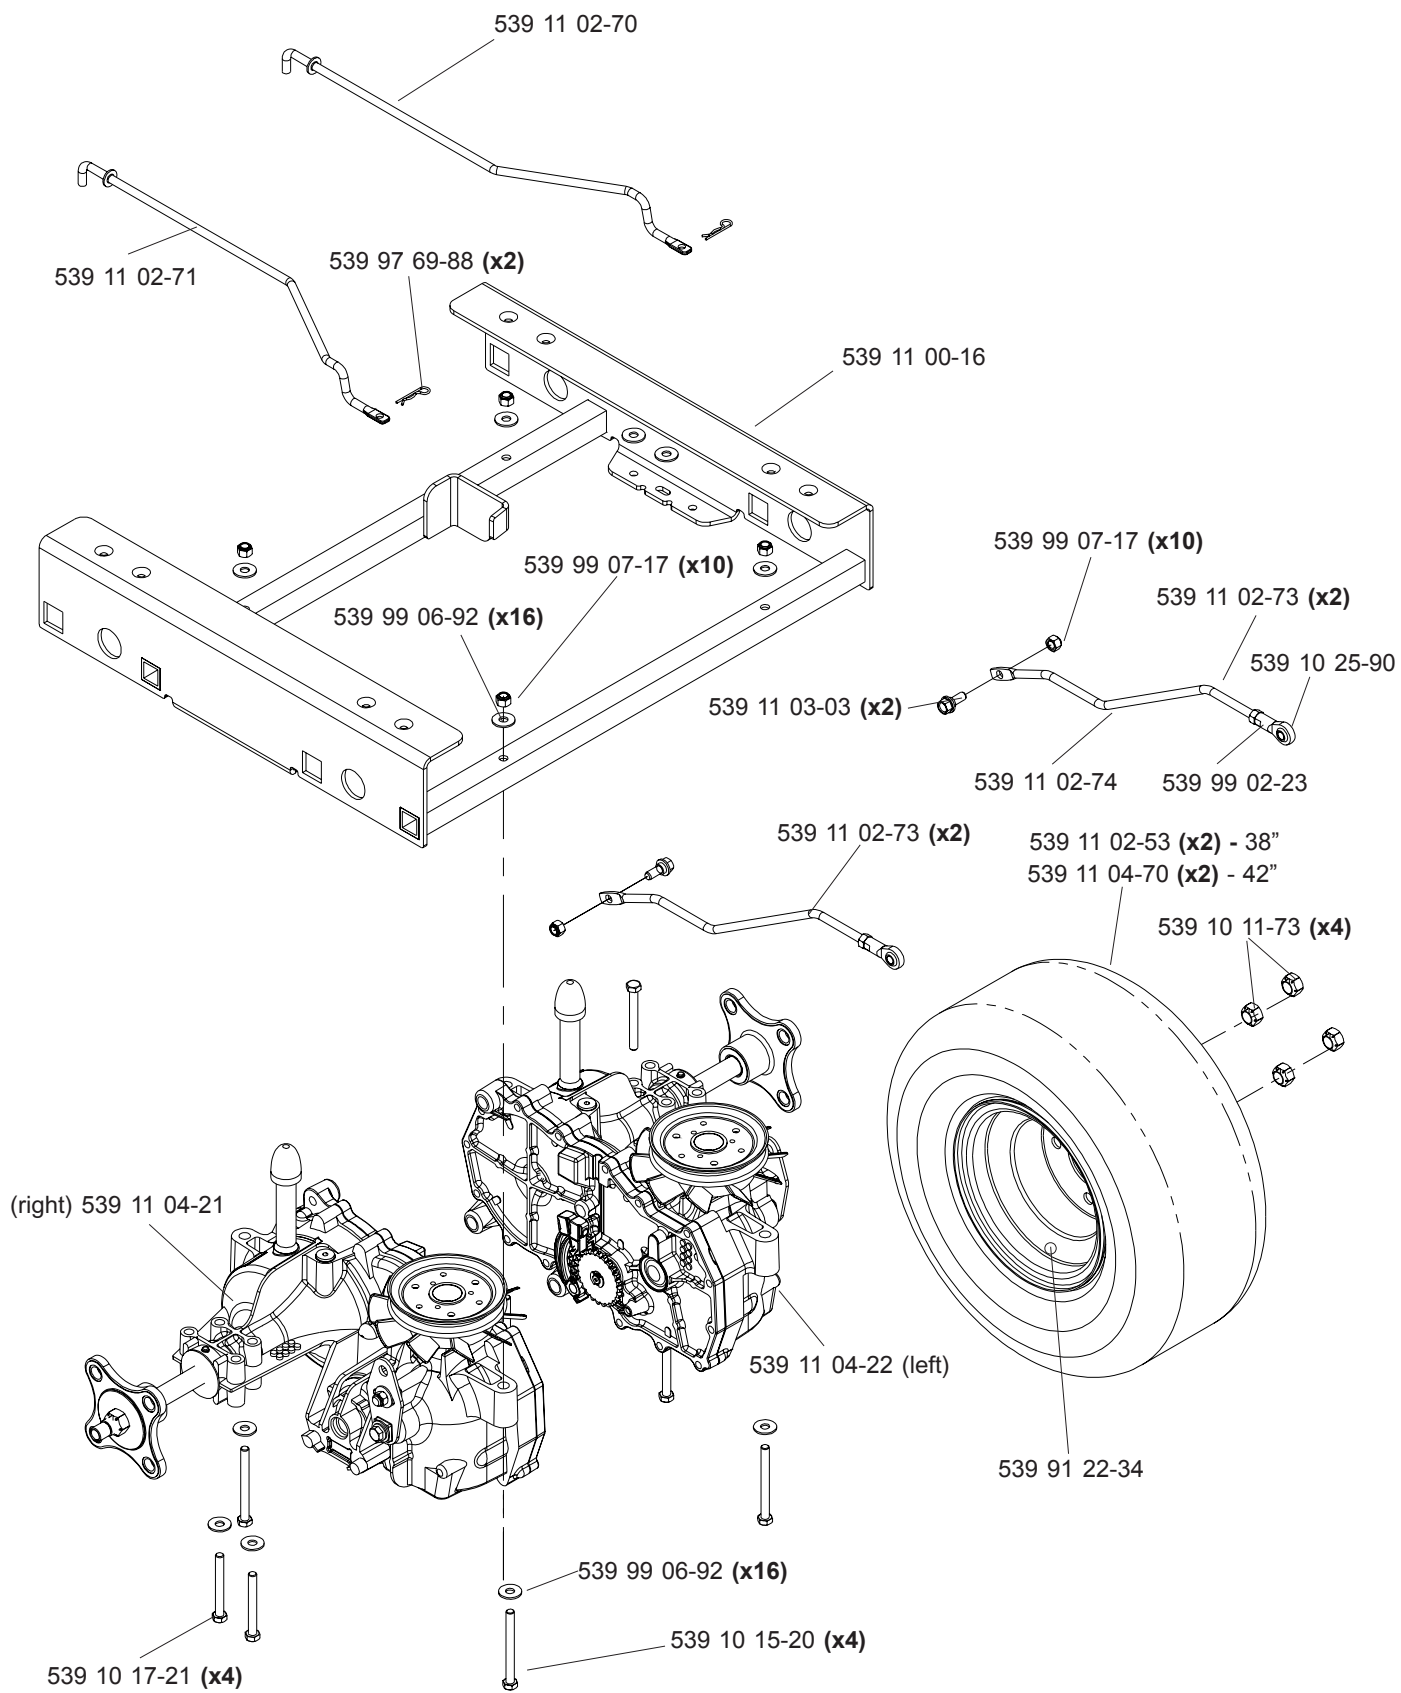

CONSOLE ASSEMBLY

38" DECK ASSEMBLY

42" DECK ASSEMBLY

EZT

MOTION CONTROL

DECK LIFT

DECALS

- 539 11 11-23 (Z3815, RIGHT)
- 539 11 11-24 (Z3815, LEFT)
- 539 11 11-26 (Z4217, LEFT)
- 539 11 11-25 (Z4217, RIGHT)
- 539 11 18-39 (Z4218, RIGHT)
- 539 11 18-40 (Z4218, LEFT)

Parts Descriptions

539 10 00-32 BUSHING, NYLON FLANGED
539 10 10-80 SWITCH N.C.
539 10 11-51 RETAINING RING
539 10 11-73 NUTS, LUG
539 10 12-31 IDLER SPINDLE
539 10 13-31 NUT, 1/2C, NYLOC
539 10 13-31 NUT, 1/2-13, HEX NYLOC RING
539 10 13-32 HCS, 1/2-13 X 2 3/4
539 10 13-32 HCS 1/2-13 X 2 3/4, GR5
539 10 13-32 HCS, 1/2-13 X 2 3/4, GR5
539 10 14-74 ZERK
539 10 15-20 HCS, 5/16-18 X 3 1/4, GR5
539 10 17-14 SOLENOID
539 10 17-21 HCS, 5/16-18 X 2 3/4, GR5
539 10 17-68 SWITCH
539 10 18-81 DECAL, PROP 65
539 10 19-07 HCS 1/2-13 X 5 1/2
539 10 19-49 E-RING, 1/2"
539 10 19-77 TRACTION SPRING
539 10 25-87 RUBBER STOP
539 10 25-90 BALL END, R.H.
539 10 26-78 PLATE, SWITCH, THREAD FORM
539 10 27-59 INSULATOR
539 10 28-27 SPACER, PULLEY
539 10 28-28 BOLT, 5/16 X 5/8, SHOULDER
539 10 35-47 WASHER, 1/4
539 10 44-11 KNOB W/STUD
539 10 50-69 E-RING, 5/8
539 10 52-45 GROMMET, RUBBER
539 10 55-43 SPACER
539 10 57-44 DECAL, EURO DANGER BELT
539 10 57-45 DECAL, EURO BATTERY WARNING
539 10 61-88 FUEL CAP
539 10 67-91 HCS 3/8-16 X 1, GR8
539 10 69-95 TIRE
539 10 71-16 GROMMET
539 10 73-60 LOCKWASHER, #10
539 10 74-75 BOLT, 5/16-18 X 3/4, THREAD FORMING
539 10 74-76 BOLT, 3/8-16 X 1, THREAD FORMING
539 10 74-94 CASTER
539 10 75-18 STRIPPER, ROUND, UNIVERSAL
539 10 75-18 STRIPPER, ROUND
539 10 75-23 SEAT SWITCH
539 10 75-41 IGNITION SWITCH
539 10 75-44 KEY
539 10 75-83 THROTTLE CABLE
539 10 76-16 BATTERY CABLE, POSITIVE (NOT SHOWN)
539 10 76-26 PUSHNUT
539 10 76-27 CAP-SLEEVE
539 10 76-28 BATTERY HOLD DOWN