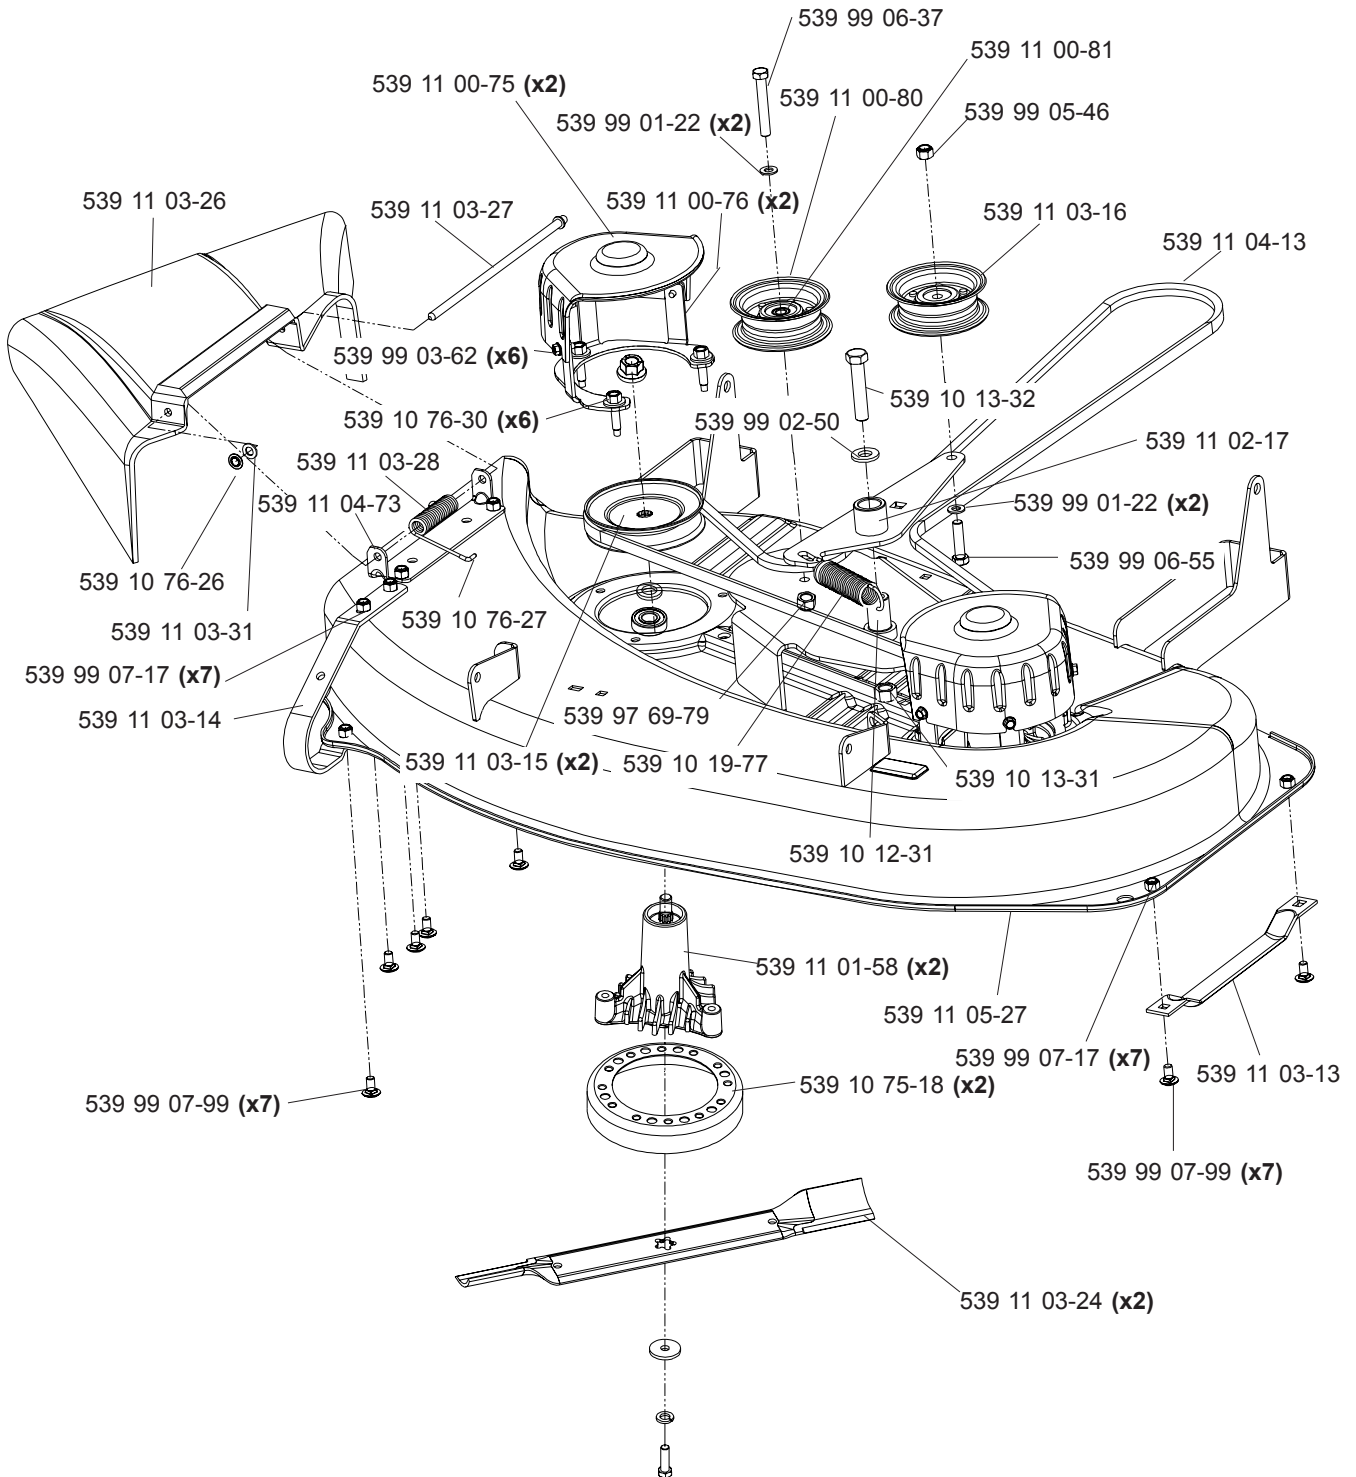

38" DECK ASSEMBLY