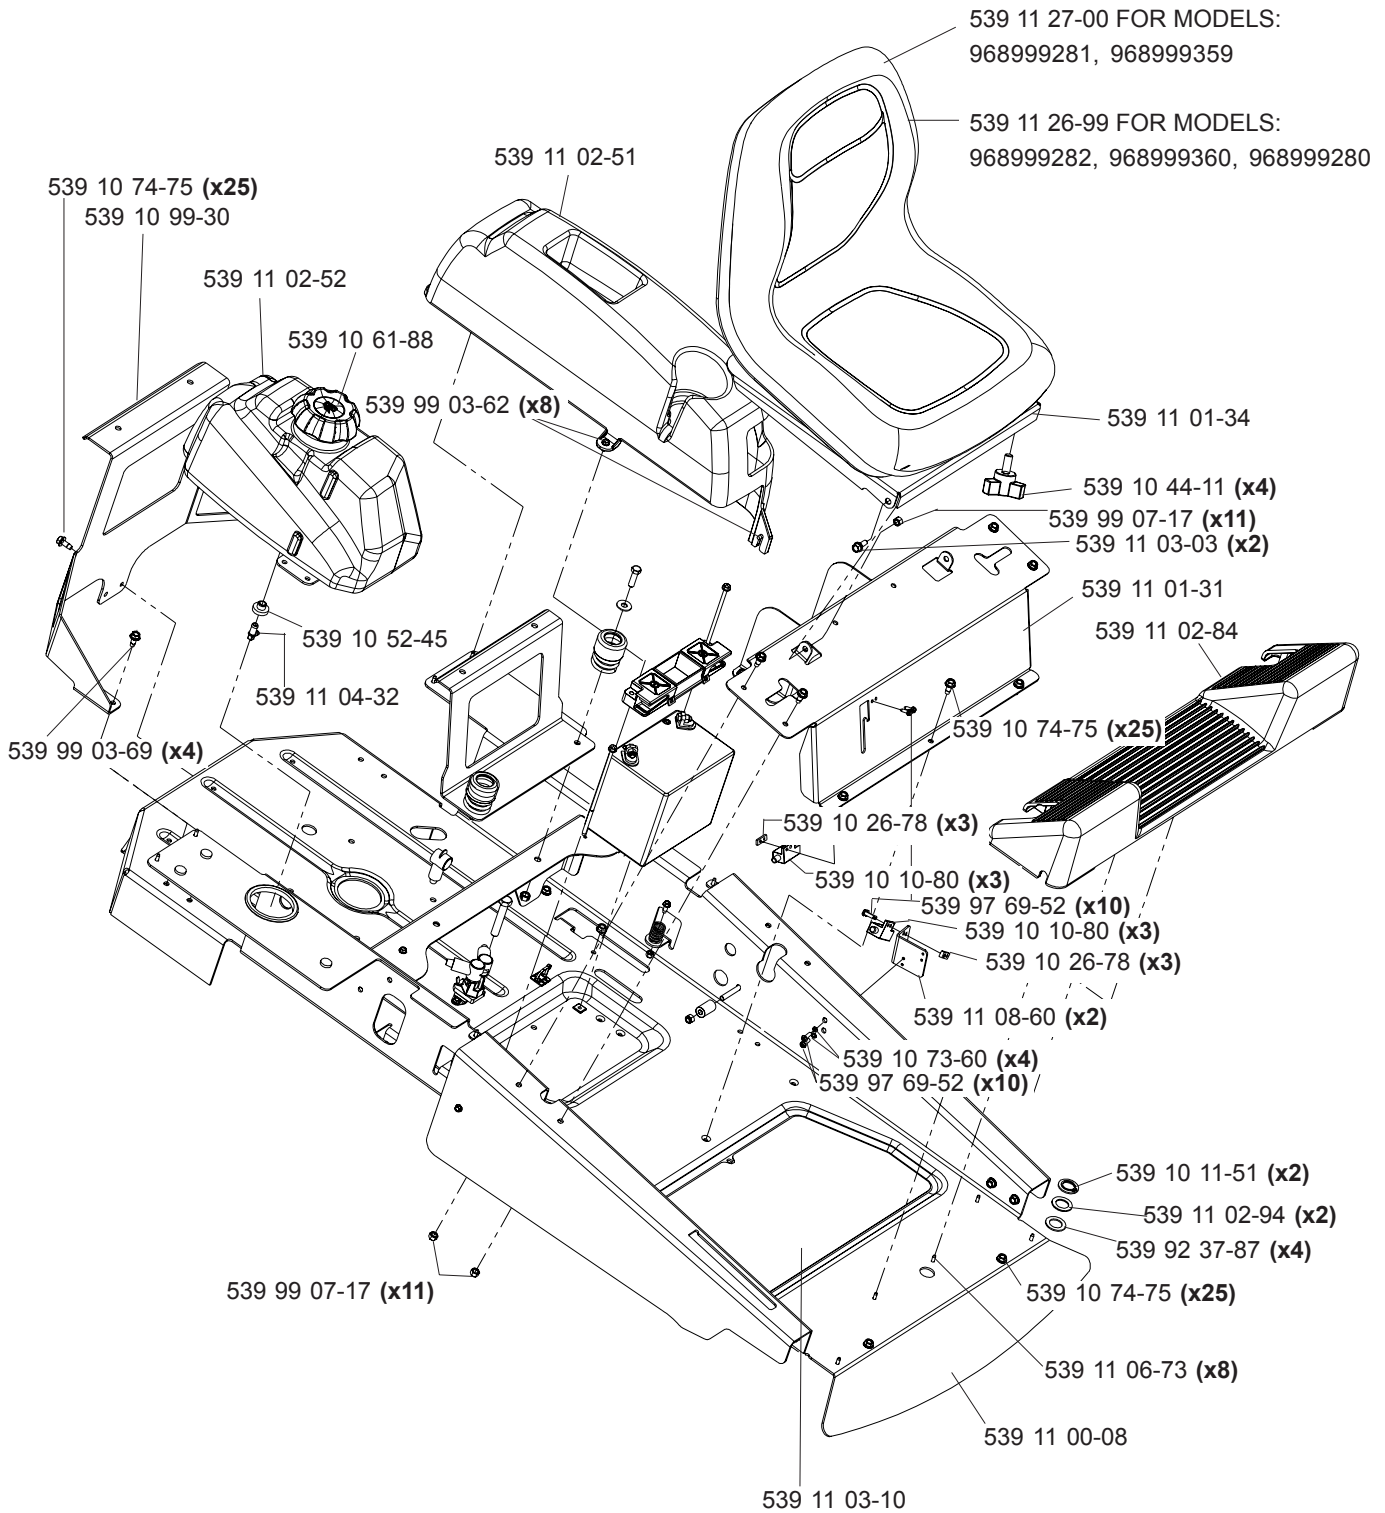

English

CONTENTS

MAIN FRAME	4-5
ENGINE ASSEMBLY (15 & 17.5 HP)	6
ENGINE ASSEMBLY (17 HP)	7
CASTER ASSEMBLY	8
CONSOLE ASSEMBLY	9
38" DECK ASSEMBLY	10
42" DECK ASSEMBLY	11
EZT	12
MOTION CONTROL	13
DECK LIFT	14
DECALS	15
UTILITY BOX	16
ACCESSORIES	17
WIRING SCHEMATIC	18

MAIN FRAME

NOT SHOWN:
539 10 75-23 SEAT SWITCH

MAIN FRAME

ENGINE ASSEMBLY (15 & 17.5 HP)

BRIGGS & STRATTON
MODELS 968999280, 968999282

ENGINE ASSEMBLY (18 HP)

KOHLER
MODEL 968999281

CASTER ASSEMBLY

Parts Descriptions

539 10 00-32 BUSHING, NYLON FLANGED
539 10 10-80 SWITCH N.C.
539 10 11-51 RETAINING RING
539 10 11-73 NUTS, LUG
539 10 12-31 IDLER SPINDLE
539 10 13-31 NUT, 1/2C, NYLOC
539 10 13-31 NUT, 1/2-13, HEX NYLOC RING
539 10 13-32 HCS, 1/2-13 X 2 3/4
539 10 13-32 HCS 1/2-13 X 2 3/4, GR5
539 10 13-32 HCS, 1/2-13 X 2 3/4, GR5
539 10 14-74 ZERK
539 10 15-20 HCS, 5/16-18 X 3 1/4, GR5
539 10 17-14 SOLENOID
539 10 17-21 HCS, 5/16-18 X 2 3/4, GR5
539 10 17-68 SWITCH
539 10 18-81 DECAL, PROP 65
539 10 19-07 HCS 1/2-13 X 5 1/2
539 10 19-49 E-RING, 1/2"
539 10 19-77 TRACTION SPRING
539 10 25-87 RUBBER STOP
539 10 25-90 BALL END, R.H.
539 10 26-78 PLATE, SWITCH, THREAD FORM
539 10 27-59 INSULATOR
539 10 28-27 SPACER, PULLEY
539 10 28-28 BOLT, 5/16 X 5/8, SHOULDER
539 10 35-47 WASHER, 1/4
539 10 44-11 KNOB W/STUD
539 10 50-69 E-RING, 5/8
539 10 52-45 GROMMET, RUBBER
539 10 55-43 SPACER
539 10 57-44 DECAL, EURO DANGER BELT
539 10 57-45 DECAL, EURO BATTERY WARNING
539 10 61-88 FUEL CAP
539 10 67-91 HCS 3/8-16 X 1, GR8
539 10 69-95 TIRE
539 10 71-16 GROMMET
539 10 73-60 LOCKWASHER, #10
539 10 74-75 BOLT, 5/16-18 X 3/4, THREAD FORMING
539 10 74-76 BOLT, 3/8-16 X 1, THREAD FORMING
539 10 74-94 CASTER
539 10 75-18 STRIPPER, ROUND, UNIVERSAL
539 10 75-18 STRIPPER, ROUND
539 10 75-23 SEAT SWITCH
539 10 75-41 IGNITION SWITCH
539 10 75-44 KEY
539 10 75-83 THROTTLE CABLE
539 10 76-16 BATTERY CABLE, POSITIVE (NOT SHOWN)
539 10 76-26 PUSHNUT
539 10 76-27 CAP-SLEEVE
539 10 76-28 BATTERY HOLD DOWN