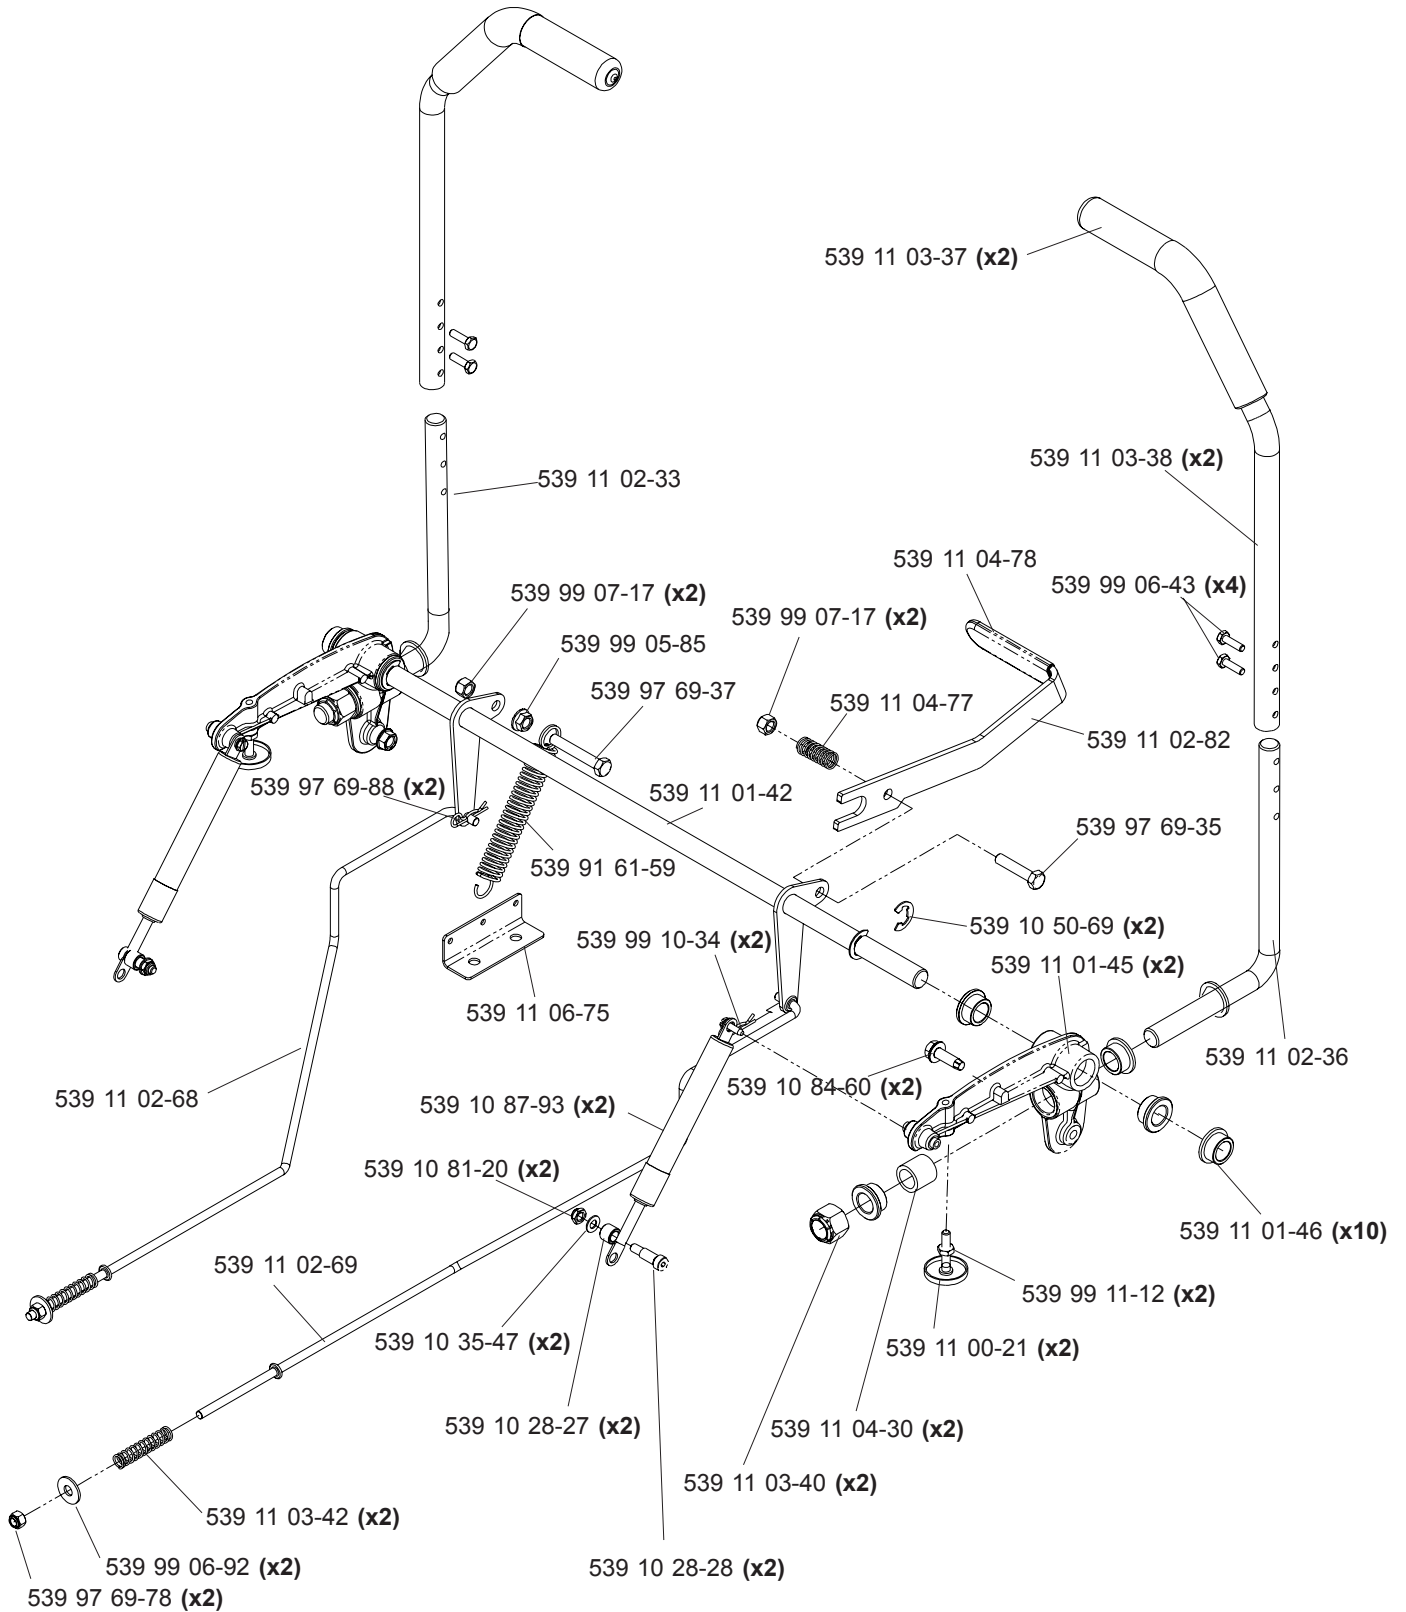

CONSOLE ASSEMBLY

38" DECK ASSEMBLY

42" DECK ASSEMBLY

EZT

MOTION CONTROL

DECK LIFT

DECALS

- 539 11 11-23 (Z3815, RIGHT)
- 539 11 11-24 (Z3815, LEFT)
- 539 11 11-26 (Z4217, LEFT)
- 539 11 11-25 (Z4217, RIGHT)
- 539 11 18-39 (Z4218, RIGHT)
- 539 11 18-40 (Z4218, LEFT)

Parts Descriptions

539 10 00-32 BUSHING, NYLON FLANGED
539 10 10-80 SWITCH N.C.
539 10 11-51 RETAINING RING
539 10 11-73 NUTS, LUG
539 10 12-31 IDLER SPINDLE
539 10 13-31 NUT, 1/2C, NYLOC
539 10 13-31 NUT, 1/2-13, HEX NYLOC RING
539 10 13-32 HCS, 1/2-13 X 2 3/4
539 10 13-32 HCS 1/2-13 X 2 3/4, GR5
539 10 13-32 HCS, 1/2-13 X 2 3/4, GR5
539 10 14-74 ZERK
539 10 15-20 HCS, 5/16-18 X 3 1/4, GR5
539 10 17-14 SOLENOID
539 10 17-21 HCS, 5/16-18 X 2 3/4, GR5
539 10 17-68 SWITCH
539 10 18-81 DECAL, PROP 65
539 10 19-07 HCS 1/2-13 X 5 1/2
539 10 19-49 E-RING, 1/2"
539 10 19-77 TRACTION SPRING
539 10 25-87 RUBBER STOP
539 10 25-90 BALL END, R.H.
539 10 26-78 PLATE, SWITCH, THREAD FORM
539 10 27-59 INSULATOR
539 10 28-27 SPACER, PULLEY
539 10 28-28 BOLT, 5/16 X 5/8, SHOULDER
539 10 35-47 WASHER, 1/4
539 10 44-11 KNOB W/STUD
539 10 50-69 E-RING, 5/8
539 10 52-45 GROMMET, RUBBER
539 10 55-43 SPACER
539 10 57-44 DECAL, EURO DANGER BELT
539 10 57-45 DECAL, EURO BATTERY WARNING
539 10 61-88 FUEL CAP
539 10 67-91 HCS 3/8-16 X 1, GR8
539 10 69-95 TIRE
539 10 71-16 GROMMET
539 10 73-60 LOCKWASHER, #10
539 10 74-75 BOLT, 5/16-18 X 3/4, THREAD FORMING
539 10 74-76 BOLT, 3/8-16 X 1, THREAD FORMING
539 10 74-94 CASTER
539 10 75-18 STRIPPER, ROUND, UNIVERSAL
539 10 75-18 STRIPPER, ROUND
539 10 75-23 SEAT SWITCH
539 10 75-41 IGNITION SWITCH
539 10 75-44 KEY
539 10 75-83 THROTTLE CABLE
539 10 76-16 BATTERY CABLE, POSITIVE (NOT SHOWN)
539 10 76-26 PUSHNUT
539 10 76-27 CAP-SLEEVE
539 10 76-28 BATTERY HOLD DOWN