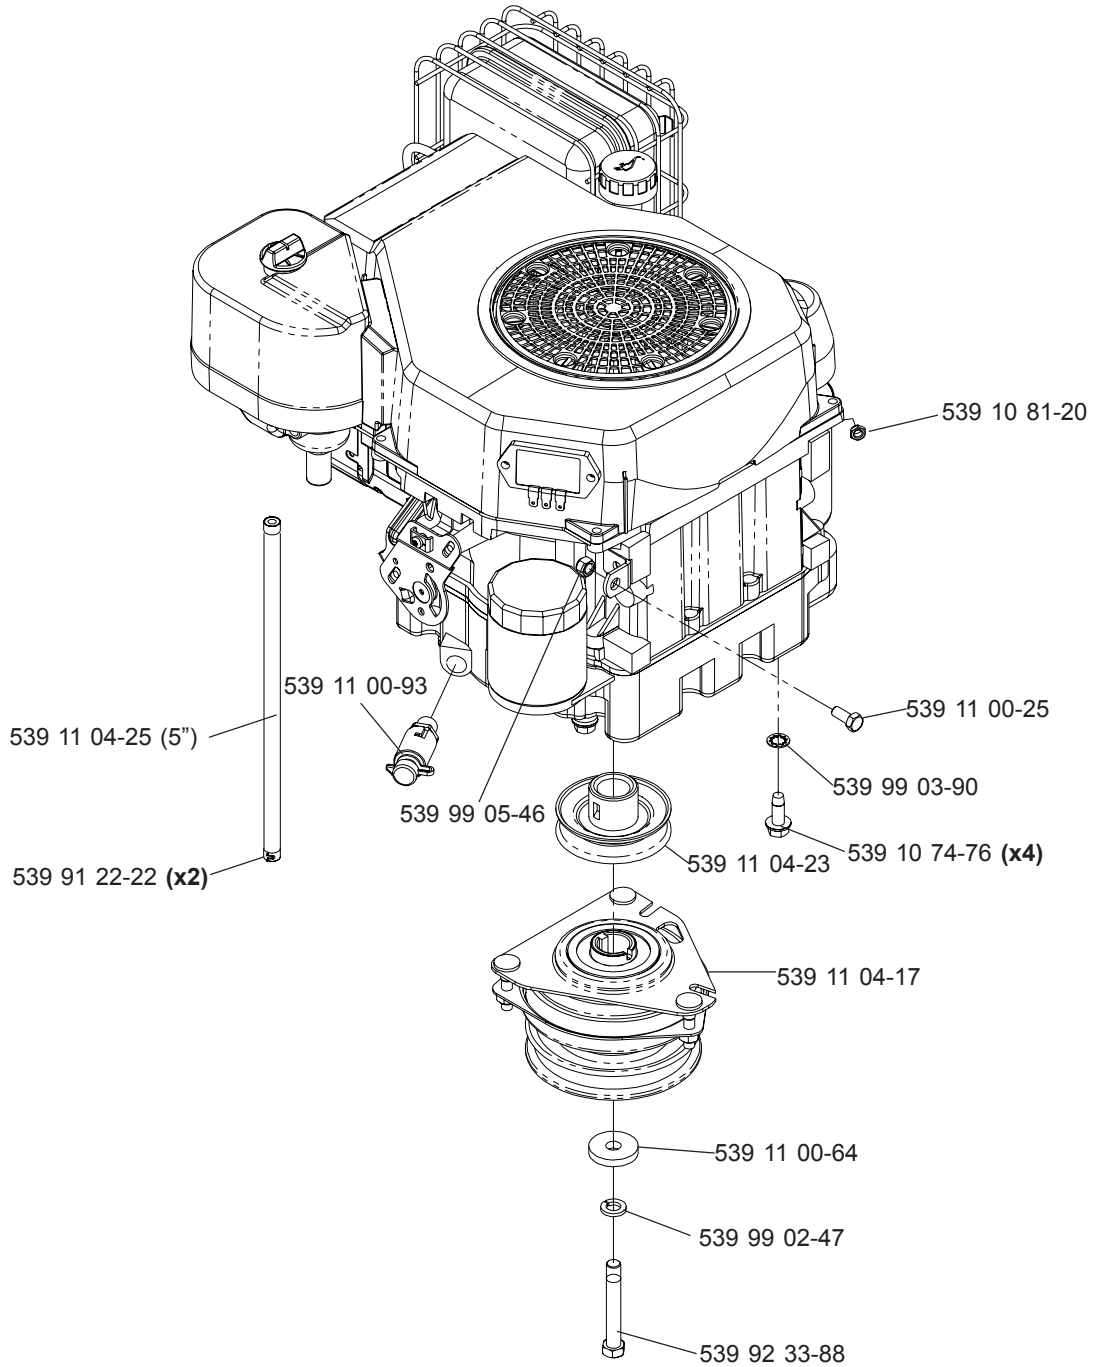

MAIN FRAME

NOT SHOWN:
539 10 75-23 SEAT SWITCH

MAIN FRAME

ENGINE ASSEMBLY (15 & 17.5 HP)

BRIGGS & STRATTON
MODELS 968999280, 968999282

ENGINE ASSEMBLY (18 HP)

KOHLER
MODEL 968999281

CASTER ASSEMBLY

CONSOLE ASSEMBLY

38" DECK ASSEMBLY

42" DECK ASSEMBLY

EZT

MOTION CONTROL

DECK LIFT

DECALS

- 539 11 11-23 (Z3815, RIGHT)
- 539 11 11-24 (Z3815, LEFT)
- 539 11 11-26 (Z4217, LEFT)
- 539 11 11-25 (Z4217, RIGHT)
- 539 11 18-39 (Z4218, RIGHT)
- 539 11 18-40 (Z4218, LEFT)

Parts Descriptions

539 10 00-32 BUSHING, NYLON FLANGED
539 10 10-80 SWITCH N.C.
539 10 11-51 RETAINING RING
539 10 11-73 NUTS, LUG
539 10 12-31 IDLER SPINDLE
539 10 13-31 NUT, 1/2C, NYLOC
539 10 13-31 NUT, 1/2-13, HEX NYLOC RING
539 10 13-32 HCS, 1/2-13 X 2 3/4
539 10 13-32 HCS 1/2-13 X 2 3/4, GR5
539 10 13-32 HCS, 1/2-13 X 2 3/4, GR5
539 10 14-74 ZERK
539 10 15-20 HCS, 5/16-18 X 3 1/4, GR5
539 10 17-14 SOLENOID
539 10 17-21 HCS, 5/16-18 X 2 3/4, GR5
539 10 17-68 SWITCH
539 10 18-81 DECAL, PROP 65
539 10 19-07 HCS 1/2-13 X 5 1/2
539 10 19-49 E-RING, 1/2"
539 10 19-77 TRACTION SPRING
539 10 25-87 RUBBER STOP
539 10 25-90 BALL END, R.H.
539 10 26-78 PLATE, SWITCH, THREAD FORM
539 10 27-59 INSULATOR
539 10 28-27 SPACER, PULLEY
539 10 28-28 BOLT, 5/16 X 5/8, SHOULDER
539 10 35-47 WASHER, 1/4
539 10 44-11 KNOB W/STUD
539 10 50-69 E-RING, 5/8
539 10 52-45 GROMMET, RUBBER
539 10 55-43 SPACER
539 10 57-44 DECAL, EURO DANGER BELT
539 10 57-45 DECAL, EURO BATTERY WARNING
539 10 61-88 FUEL CAP
539 10 67-91 HCS 3/8-16 X 1, GR8
539 10 69-95 TIRE
539 10 71-16 GROMMET
539 10 73-60 LOCKWASHER, #10
539 10 74-75 BOLT, 5/16-18 X 3/4, THREAD FORMING
539 10 74-76 BOLT, 3/8-16 X 1, THREAD FORMING
539 10 74-94 CASTER
539 10 75-18 STRIPPER, ROUND, UNIVERSAL
539 10 75-18 STRIPPER, ROUND
539 10 75-23 SEAT SWITCH
539 10 75-41 IGNITION SWITCH
539 10 75-44 KEY
539 10 75-83 THROTTLE CABLE
539 10 76-16 BATTERY CABLE, POSITIVE (NOT SHOWN)
539 10 76-26 PUSHNUT
539 10 76-27 CAP-SLEEVE
539 10 76-28 BATTERY HOLD DOWN