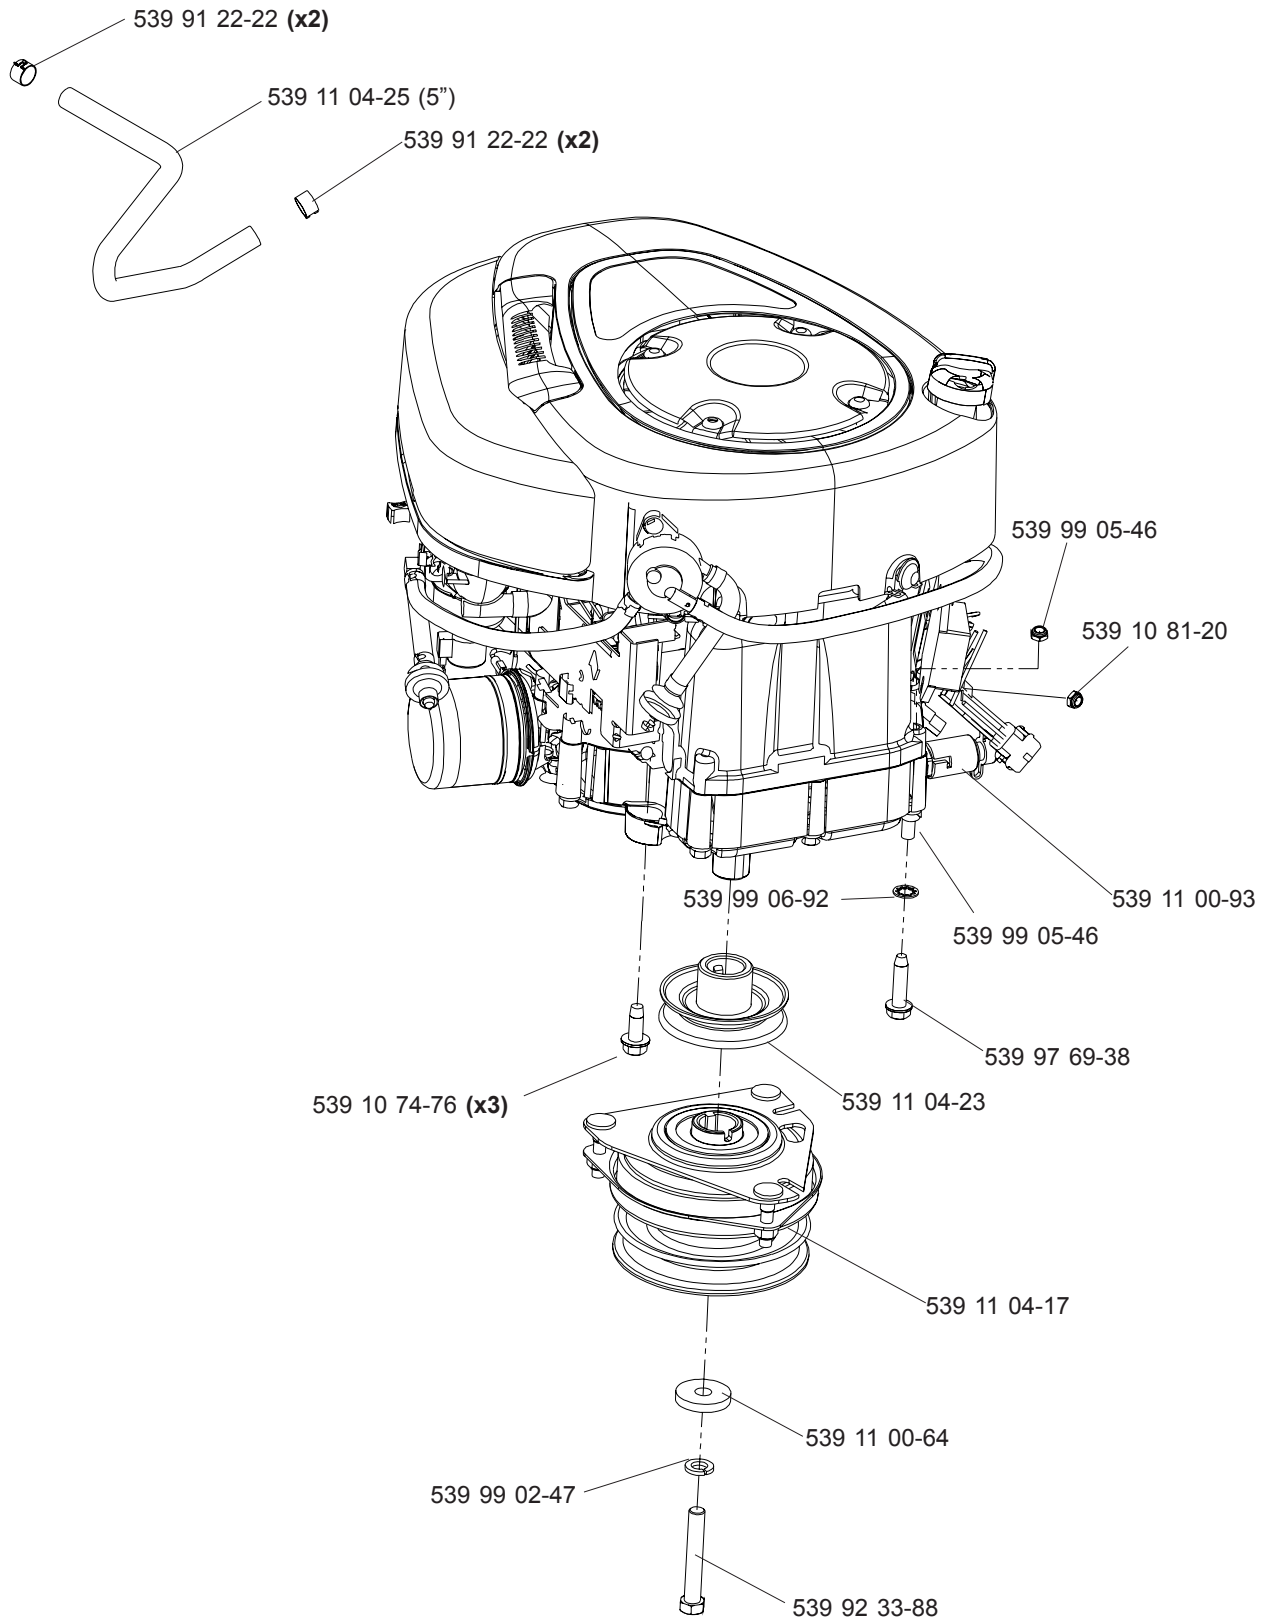

MAIN FRAME

NOT SHOWN:
539 10 75-23 SEAT SWITCH

MAIN FRAME

ENGINE ASSEMBLY (15 & 17.5 HP)

BRIGGS & STRATTON
MODELS 968999280, 968999282

ENGINE ASSEMBLY (18 HP)

KOHLER
MODEL 968999281

CASTER ASSEMBLY

CONSOLE ASSEMBLY

38" DECK ASSEMBLY

42" DECK ASSEMBLY

EZT

MOTION CONTROL

DECK LIFT

DECALS

- 539 11 11-23 (Z3815, RIGHT)
- 539 11 11-24 (Z3815, LEFT)
- 539 11 11-26 (Z4217, LEFT)
- 539 11 11-25 (Z4217, RIGHT)
- 539 11 18-39 (Z4218, RIGHT)
- 539 11 18-40 (Z4218, LEFT)

Parts Descriptions

539 10 00-32 BUSHING, NYLON FLANGED
539 10 10-80 SWITCH N.C.
539 10 11-51 RETAINING RING
539 10 11-73 NUTS, LUG
539 10 12-31 IDLER SPINDLE
539 10 13-31 NUT, 1/2C, NYLOC
539 10 13-31 NUT, 1/2-13, HEX NYLOC RING
539 10 13-32 HCS, 1/2-13 X 2 3/4
539 10 13-32 HCS 1/2-13 X 2 3/4, GR5
539 10 13-32 HCS, 1/2-13 X 2 3/4, GR5
539 10 14-74 ZERK
539 10 15-20 HCS, 5/16-18 X 3 1/4, GR5
539 10 17-14 SOLENOID
539 10 17-21 HCS, 5/16-18 X 2 3/4, GR5
539 10 17-68 SWITCH
539 10 18-81 DECAL, PROP 65
539 10 19-07 HCS 1/2-13 X 5 1/2
539 10 19-49 E-RING, 1/2"
539 10 19-77 TRACTION SPRING
539 10 25-87 RUBBER STOP
539 10 25-90 BALL END, R.H.
539 10 26-78 PLATE, SWITCH, THREAD FORM
539 10 27-59 INSULATOR
539 10 28-27 SPACER, PULLEY
539 10 28-28 BOLT, 5/16 X 5/8, SHOULDER
539 10 35-47 WASHER, 1/4
539 10 44-11 KNOB W/STUD
539 10 50-69 E-RING, 5/8
539 10 52-45 GROMMET, RUBBER
539 10 55-43 SPACER
539 10 57-44 DECAL, EURO DANGER BELT
539 10 57-45 DECAL, EURO BATTERY WARNING
539 10 61-88 FUEL CAP
539 10 67-91 HCS 3/8-16 X 1, GR8
539 10 69-95 TIRE
539 10 71-16 GROMMET
539 10 73-60 LOCKWASHER, #10
539 10 74-75 BOLT, 5/16-18 X 3/4, THREAD FORMING
539 10 74-76 BOLT, 3/8-16 X 1, THREAD FORMING
539 10 74-94 CASTER
539 10 75-18 STRIPPER, ROUND, UNIVERSAL
539 10 75-18 STRIPPER, ROUND
539 10 75-23 SEAT SWITCH
539 10 75-41 IGNITION SWITCH
539 10 75-44 KEY
539 10 75-83 THROTTLE CABLE
539 10 76-16 BATTERY CABLE, POSITIVE (NOT SHOWN)
539 10 76-26 PUSHNUT
539 10 76-27 CAP-SLEEVE
539 10 76-28 BATTERY HOLD DOWN