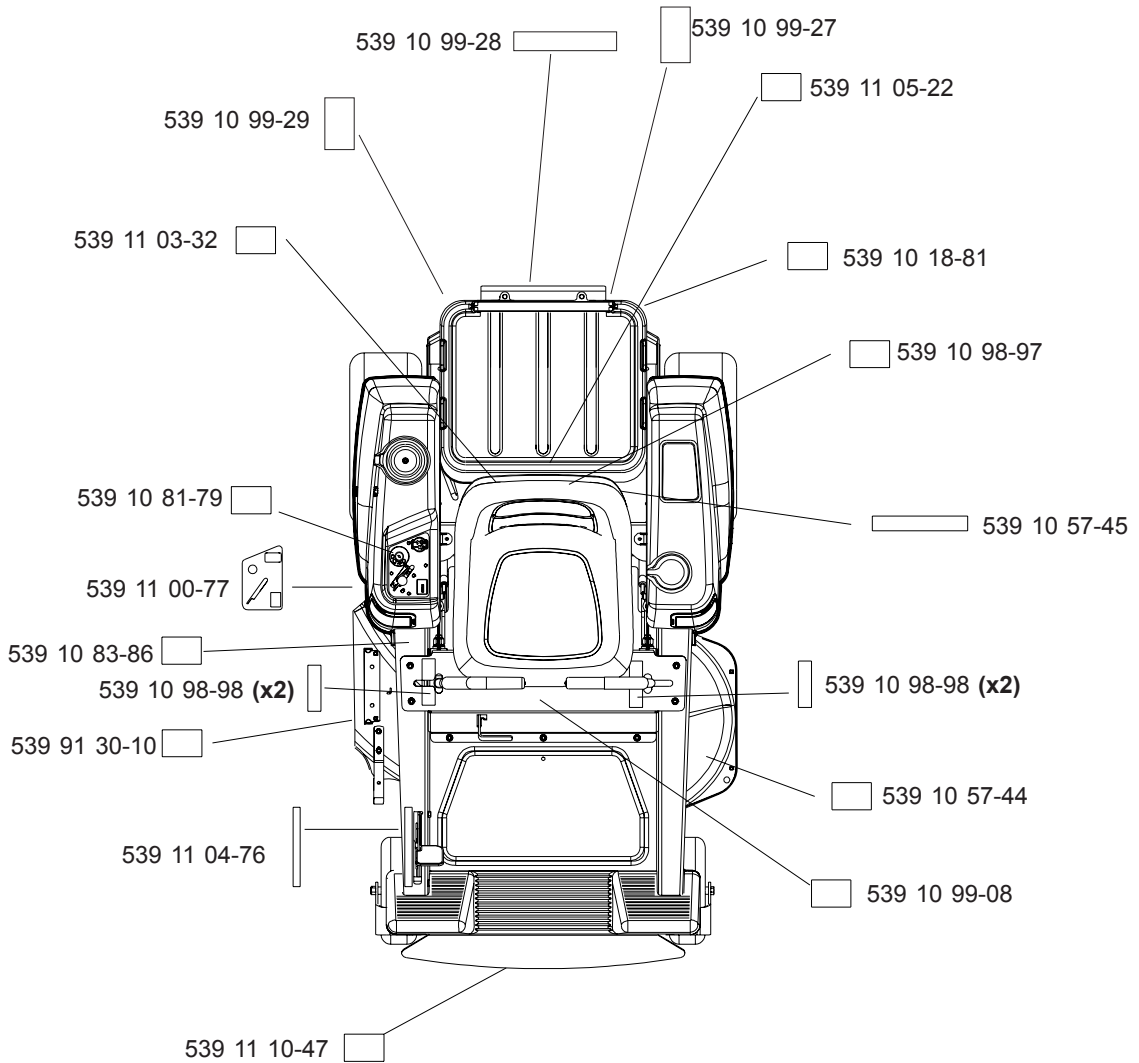

CONSOLE ASSEMBLY

38" DECK ASSEMBLY

42" DECK ASSEMBLY

EZT

MOTION CONTROL

DECK LIFT

DECALS

- 539 11 11-23 (Z3815, RIGHT)
- 539 11 11-24 (Z3815, LEFT)
- 539 11 11-26 (Z4217, LEFT)
- 539 11 11-25 (Z4217, RIGHT)
- 539 11 18-39 (Z4218, RIGHT)
- 539 11 18-40 (Z4218, LEFT)

Parts Descriptions

539 10 00-32 BUSHING, NYLON FLANGED
539 10 10-80 SWITCH N.C.
539 10 11-51 RETAINING RING
539 10 11-73 NUTS, LUG
539 10 12-31 IDLER SPINDLE
539 10 13-31 NUT, 1/2C, NYLOC
539 10 13-31 NUT, 1/2-13, HEX NYLOC RING
539 10 13-32 HCS, 1/2-13 X 2 3/4
539 10 13-32 HCS 1/2-13 X 2 3/4, GR5
539 10 13-32 HCS, 1/2-13 X 2 3/4, GR5
539 10 14-74 ZERK
539 10 15-20 HCS, 5/16-18 X 3 1/4, GR5
539 10 17-14 SOLENOID
539 10 17-21 HCS, 5/16-18 X 2 3/4, GR5
539 10 17-68 SWITCH
539 10 18-81 DECAL, PROP 65
539 10 19-07 HCS 1/2-13 X 5 1/2
539 10 19-49 E-RING, 1/2"
539 10 19-77 TRACTION SPRING
539 10 25-87 RUBBER STOP
539 10 25-90 BALL END, R.H.
539 10 26-78 PLATE, SWITCH, THREAD FORM
539 10 27-59 INSULATOR
539 10 28-27 SPACER, PULLEY
539 10 28-28 BOLT, 5/16 X 5/8, SHOULDER
539 10 35-47 WASHER, 1/4
539 10 44-11 KNOB W/STUD
539 10 50-69 E-RING, 5/8
539 10 52-45 GROMMET, RUBBER
539 10 55-43 SPACER
539 10 57-44 DECAL, EURO DANGER BELT
539 10 57-45 DECAL, EURO BATTERY WARNING
539 10 61-88 FUEL CAP
539 10 67-91 HCS 3/8-16 X 1, GR8
539 10 69-95 TIRE
539 10 71-16 GROMMET
539 10 73-60 LOCKWASHER, #10
539 10 74-75 BOLT, 5/16-18 X 3/4, THREAD FORMING
539 10 74-76 BOLT, 3/8-16 X 1, THREAD FORMING
539 10 74-94 CASTER
539 10 75-18 STRIPPER, ROUND, UNIVERSAL
539 10 75-18 STRIPPER, ROUND
539 10 75-23 SEAT SWITCH
539 10 75-41 IGNITION SWITCH
539 10 75-44 KEY
539 10 75-83 THROTTLE CABLE
539 10 76-16 BATTERY CABLE, POSITIVE (NOT SHOWN)
539 10 76-26 PUSHNUT
539 10 76-27 CAP-SLEEVE
539 10 76-28 BATTERY HOLD DOWN