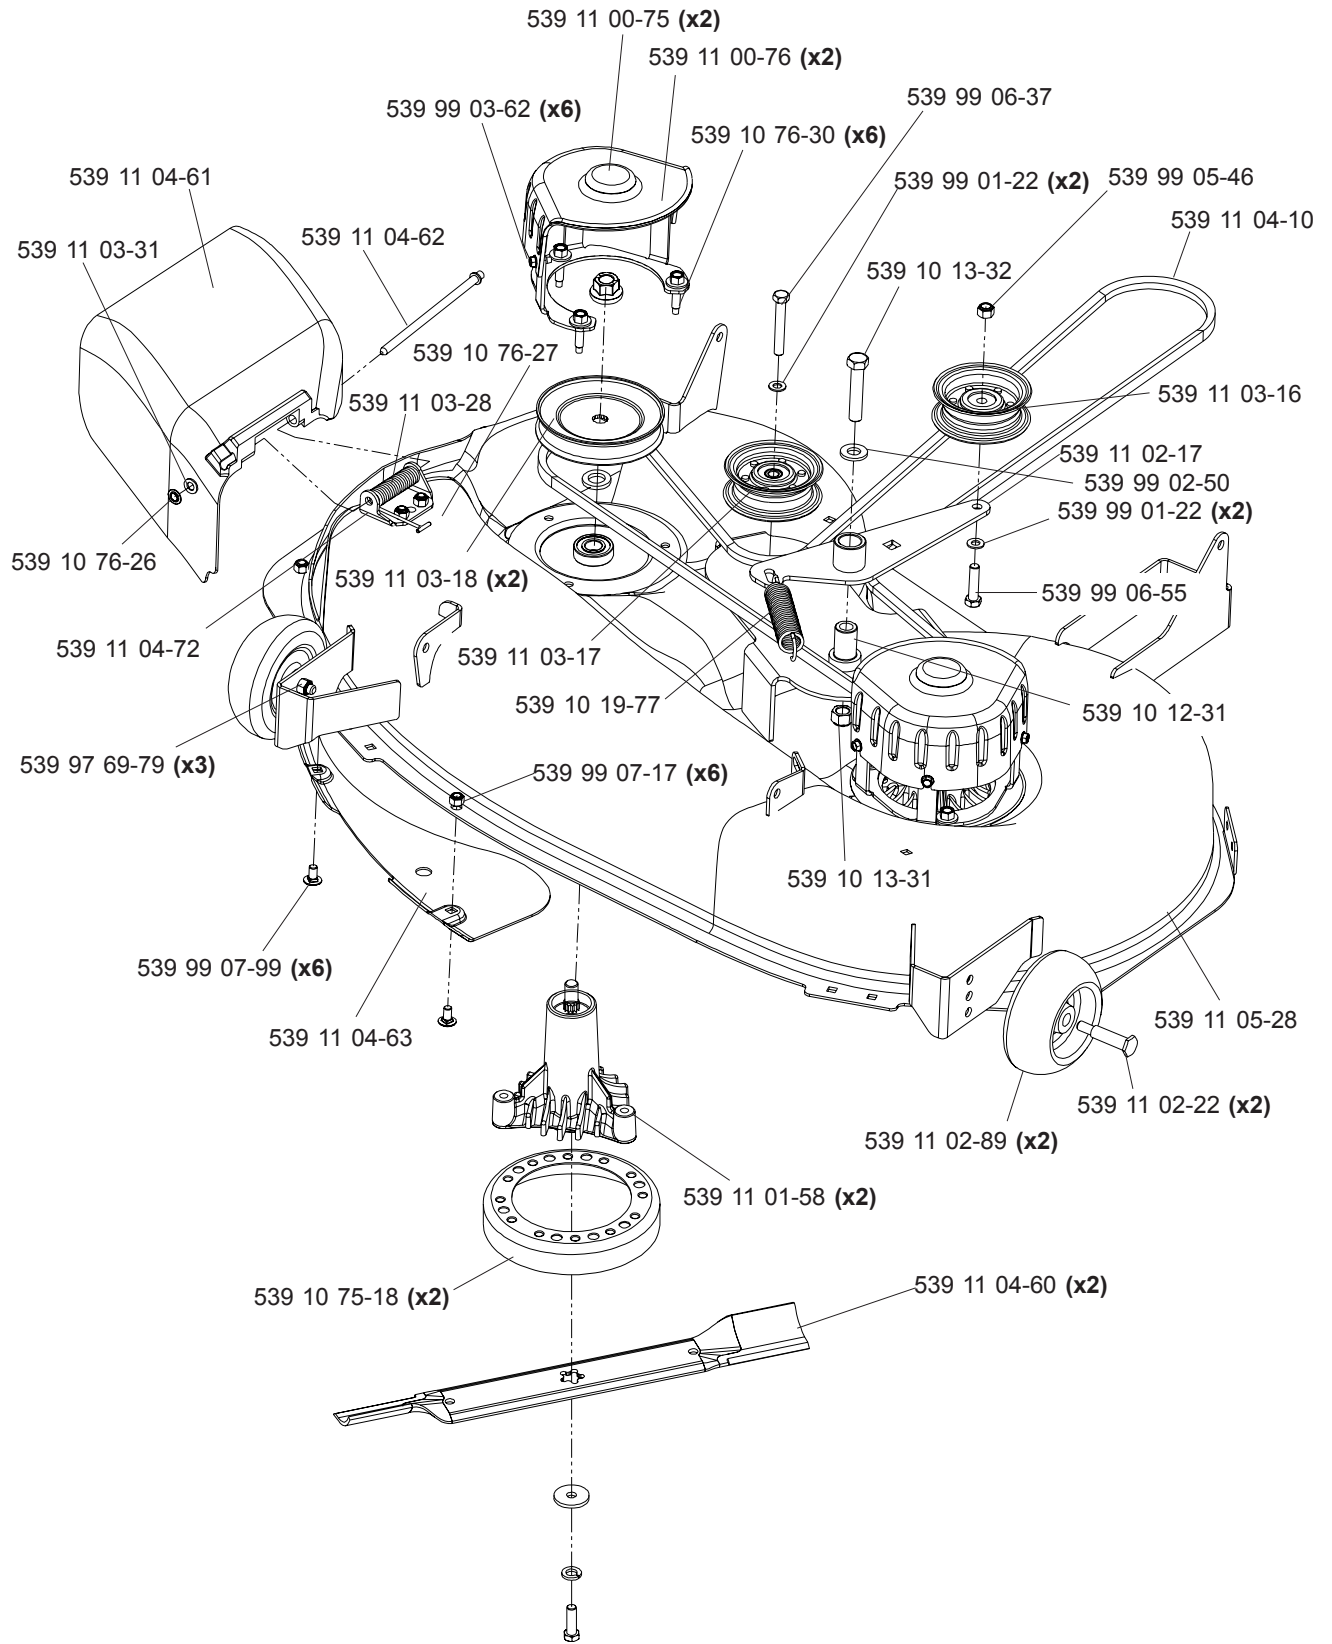

42" DECK ASSEMBLY