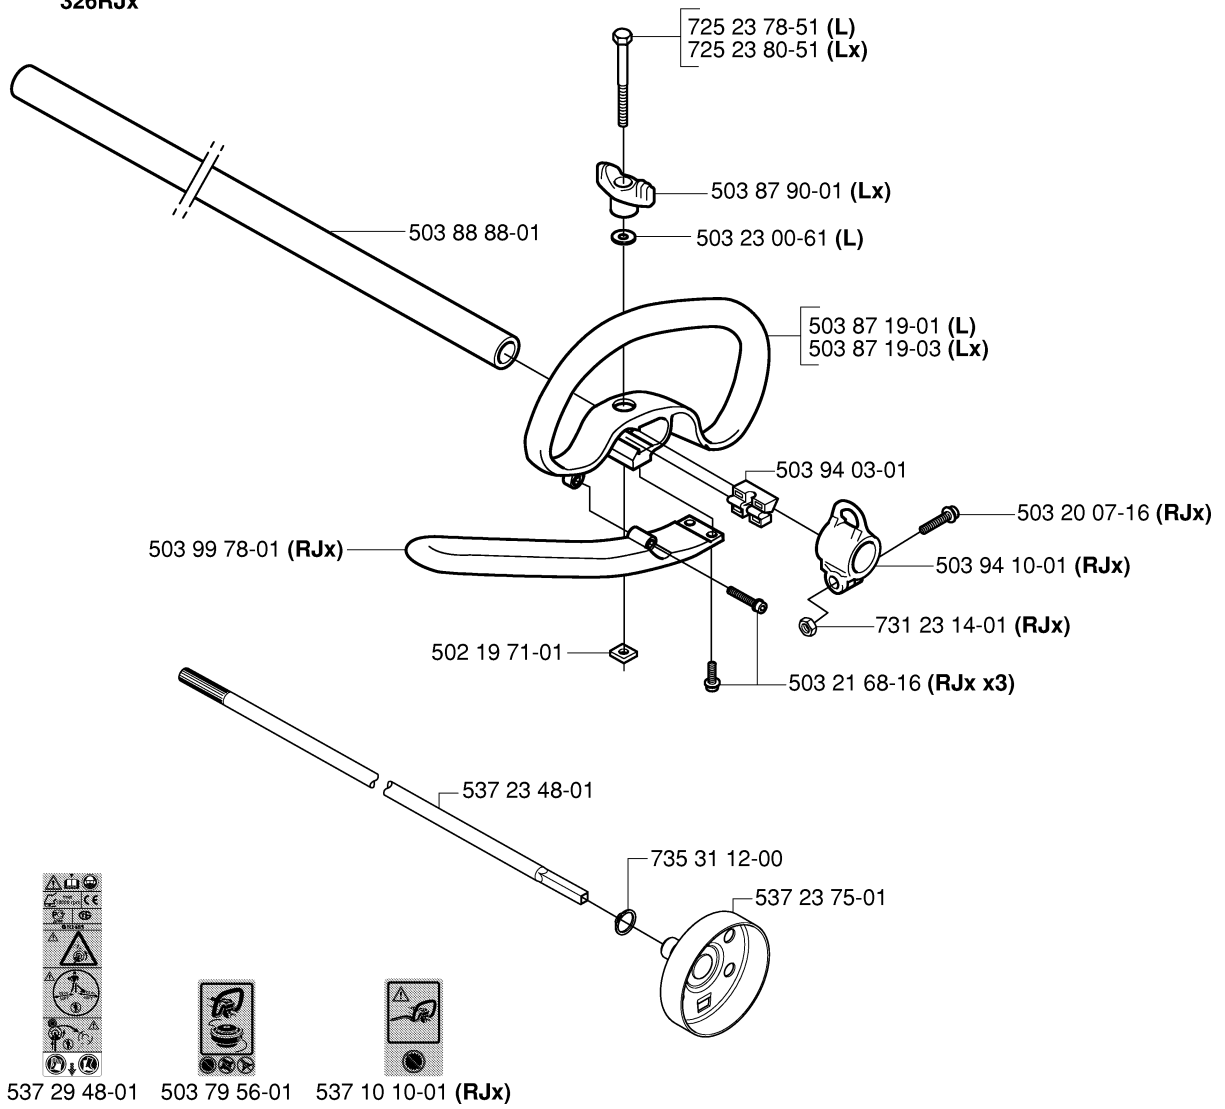

E 323R
326Rx
*compl 503 72 43-09

326Rx

323R

537 29 48-01

SHAFT & HANDLE

326 RX, 2006-04

Part No	Description	Remark	QTY KIT
502 19 71-01	SQUARE NUT		1
502 19 95-03	HANDLEBAR		1
502 20 38-01	KNOB		1
502 21 12-01	STAPLE		1
502 21 12-01	STAPLE		1
502 21 12-01	STAPLE		1
503 20 02-45	SCREW IHSCFM		1
503 20 02-45	SCREW IHSCFM		1
503 20 07-16	SCREW IHSCFM		1
503 21 68-20	SCREW IHSCFT		4
503 21 75-25	SCREW IHSCFT		2
503 72 29-01	COVER		1
503 72 43-09	HANDLEBAR	323R 326RX	1
503 75 00-01	HANDLEBAR BRACKET		1
503 88 23-01	BRACKET		1
503 88 88-01	TUBE		1
503 94 10-01	HOOK		1
503 96 31-01	BRACKET		1
537 17 28-01	HANDLE		1
537 17 28-01	HANDLE		1
537 17 29-01	COVER		1
537 17 29-01	COVER		1
537 23 48-01	DRIVE SHAFT		1
537 23 75-01	CLUTCH DRUM ASSY		1
537 29 48-01	LABEL		1
725 23 86-51	SCREW EHHM		1
731 23 14-01	HEXAGON NUT		1
731 23 14-01	HEXAGON NUT		1
731 23 14-01	HEXAGON NUT		1
735 31 12-00	CIRCLIP		1

C 323L
326L, Lx
326RJx

SHAFT & HANDLE

326 RX, 2006-04

Part No	Description	Remark	QTY KIT
502 19 71-01	SQUARE NUT		1
503 20 07-16	SCREW IHSCFM	RJX	1
503 21 68-16	SCREW IHSCF	RJX	3
503 23 00-61	WASHER	L	1
503 79 56-01	LABEL		1
503 87 19-01	HANDLE.LOOP	L	1
503 87 19-03	HANDLE	LX	1
503 87 90-01	KNOB	LX	1
503 88 88-01	TUBE		1
503 94 03-01	DISTANCE		1
503 94 10-01	HOOK	RJX	1
503 99 78-01	HANDLE	RJX	1
537 10 10-01	LABEL	RJX	1
537 23 48-01	DRIVE SHAFT		1
537 23 75-01	CLUTCH DRUM ASSY		1
537 29 48-01	LABEL	323L 326L, LX 326RJX	1
725 23 78-51	SCREW EHHM	L	1
725 23 80-51	SCREW EHHM	LX	1
731 23 14-01	HEXAGON NUT	RJX	1
735 31 12-00	CIRCLIP		1