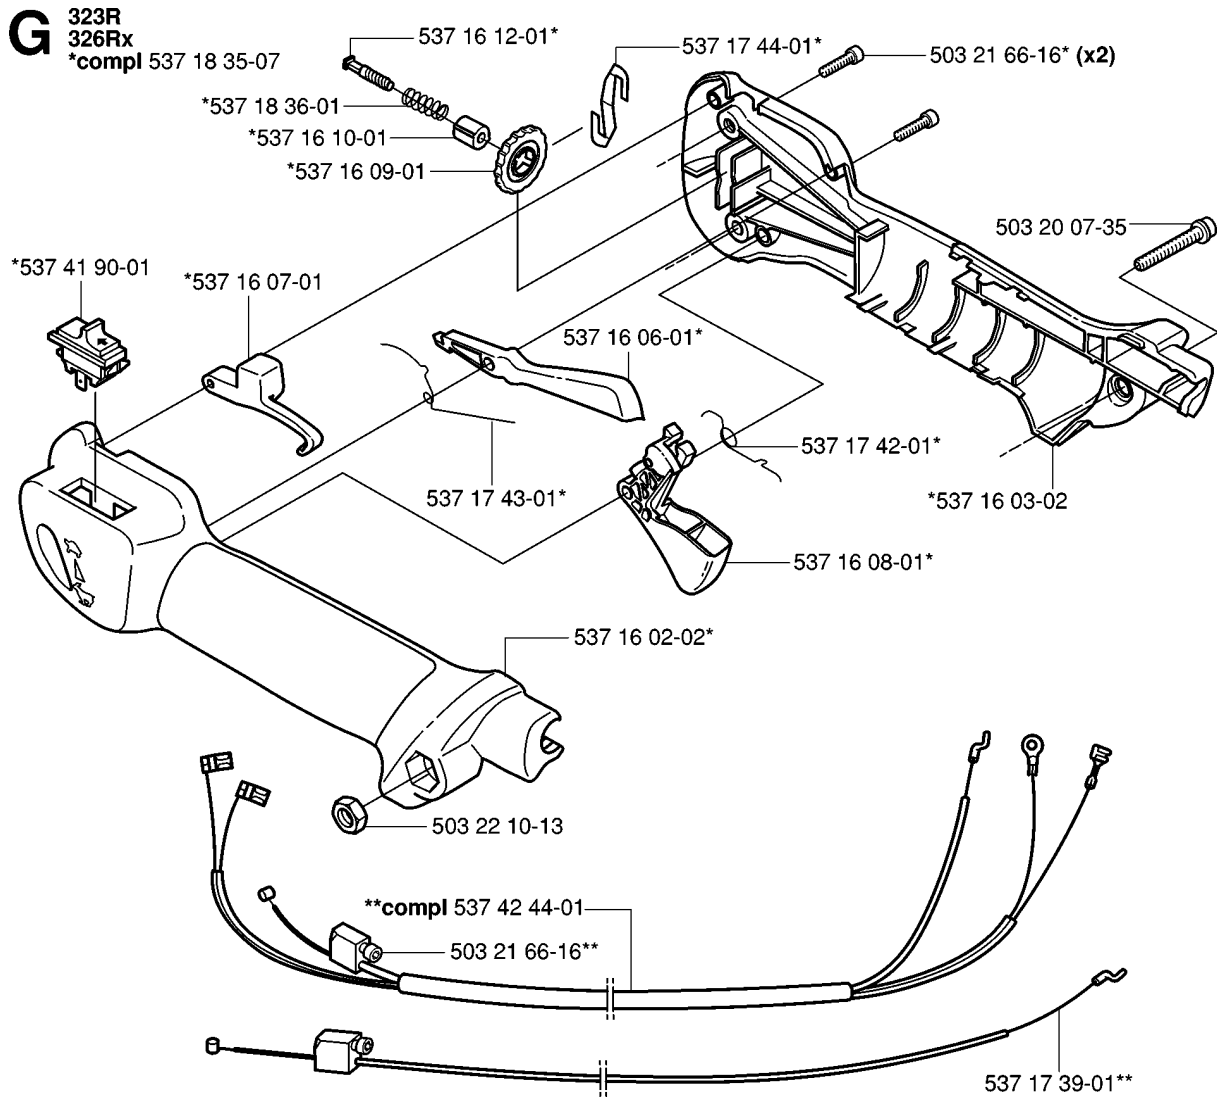

HANDLE & CONTROLS

326 RX, 2006-04

Part No	Description	Remark	QTY KIT
503 20 07-35	SCREW IHSCFM		1
503 21 66-16	SCREW IHSCT		1
503 21 66-16	SCREW IHSCT		2
503 22 10-13	HEXAGON NUT		1
537 16 02-02	HANDLE HALF	Replaced by 537 18 35-07 HANDLE SYSTEM cpl	1
537 16 02-09	HANDLE HALF	Without hole for Steering wheel assy	1
537 16 03-02	HANDLE HALF		1
537 16 06-01	THROTTLE LOCKOUT		1
537 16 07-01	STARTER THROTTLE LOC		1
537 16 08-01	THROTTLE TRIGGER		1
537 16 09-01	STEERING WHEEL	Does not fit with HANDLE HALF 537 16 02-09	1
537 16 10-01	HUB	Does not fit with HANDLE HALF 537 16 02-09	1
537 16 12-01	SCREW	Does not fit with HANDLE HALF 537 16 02-09	1
537 17 39-01	THROTTLE WIRE ASSY		1
537 17 42-01	SPRING THROTTLE TRIG		1
537 17 43-01	SPRING		1
537 17 44-01	SPRING	Does not fit with HANDLE HALF 537 16 02-09	1
537 18 35-07	HANDLE SYSTEM	323R 326RX	1
537 18 36-01	SPRING	Does not fit with HANDLE HALF 537 16 02-09	1
537 41 90-01	SWITCH		1
537 42 44-01	WIRING ASSY		1