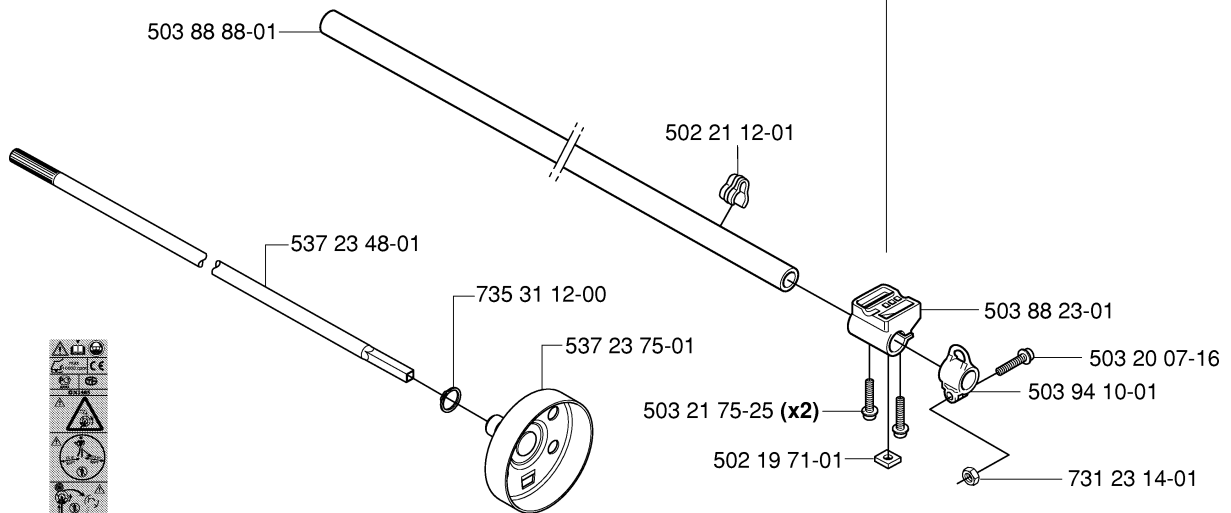

E 323R
326Rx
*compl 503 72 43-09

326Rx

323R

537 29 48-01