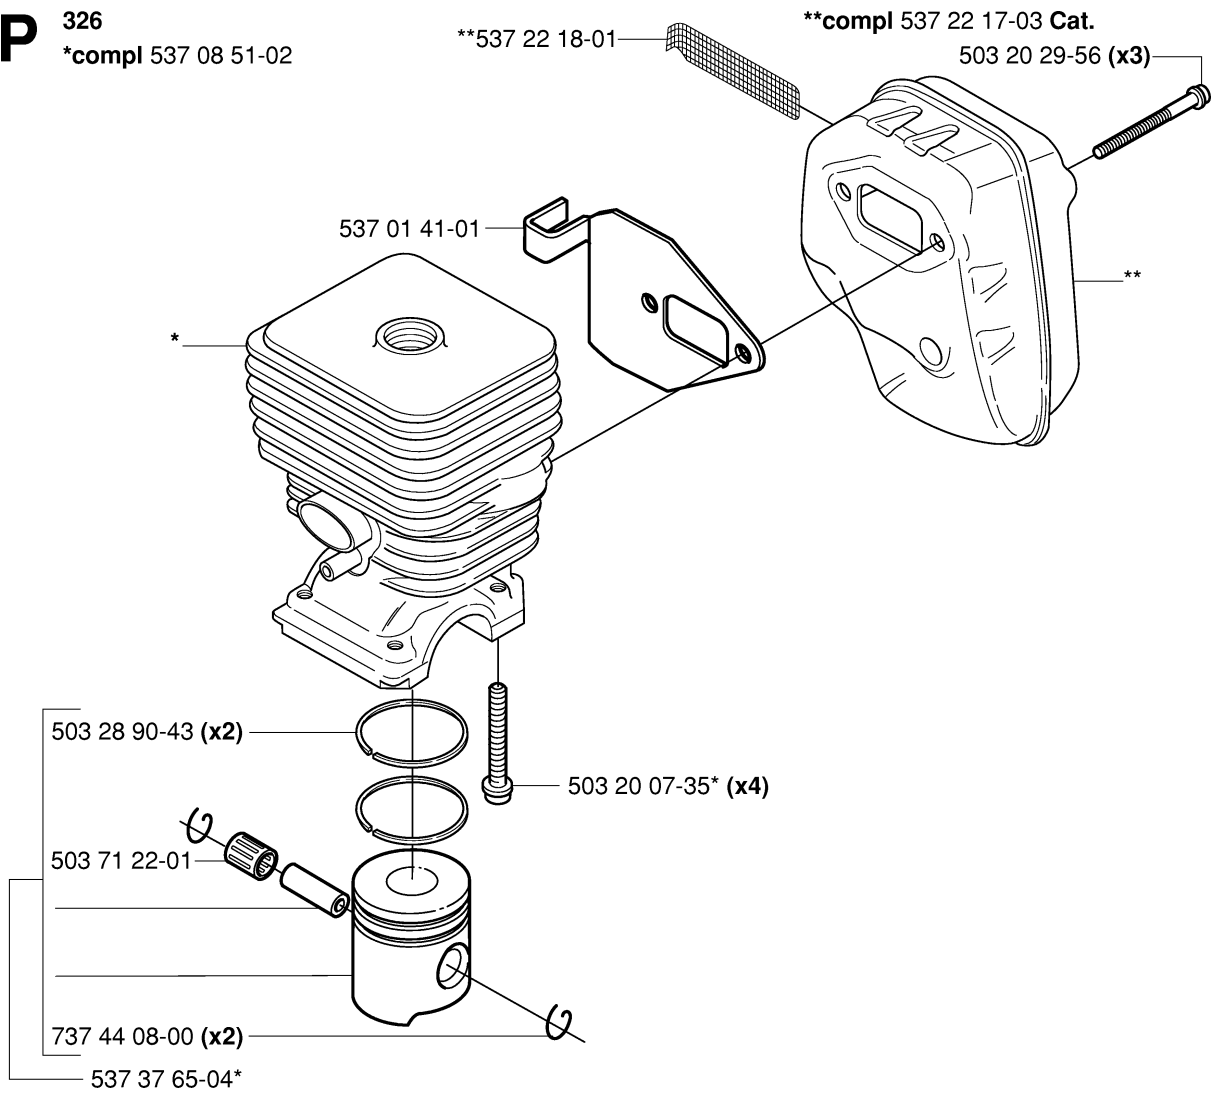

P 326
*compl 537 08 51-02