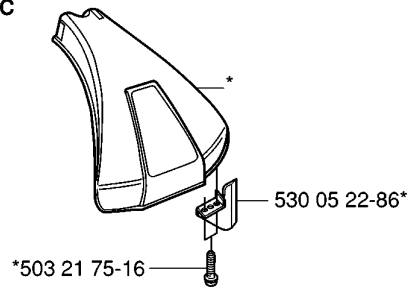

***compl 537 02 61-01
326C**