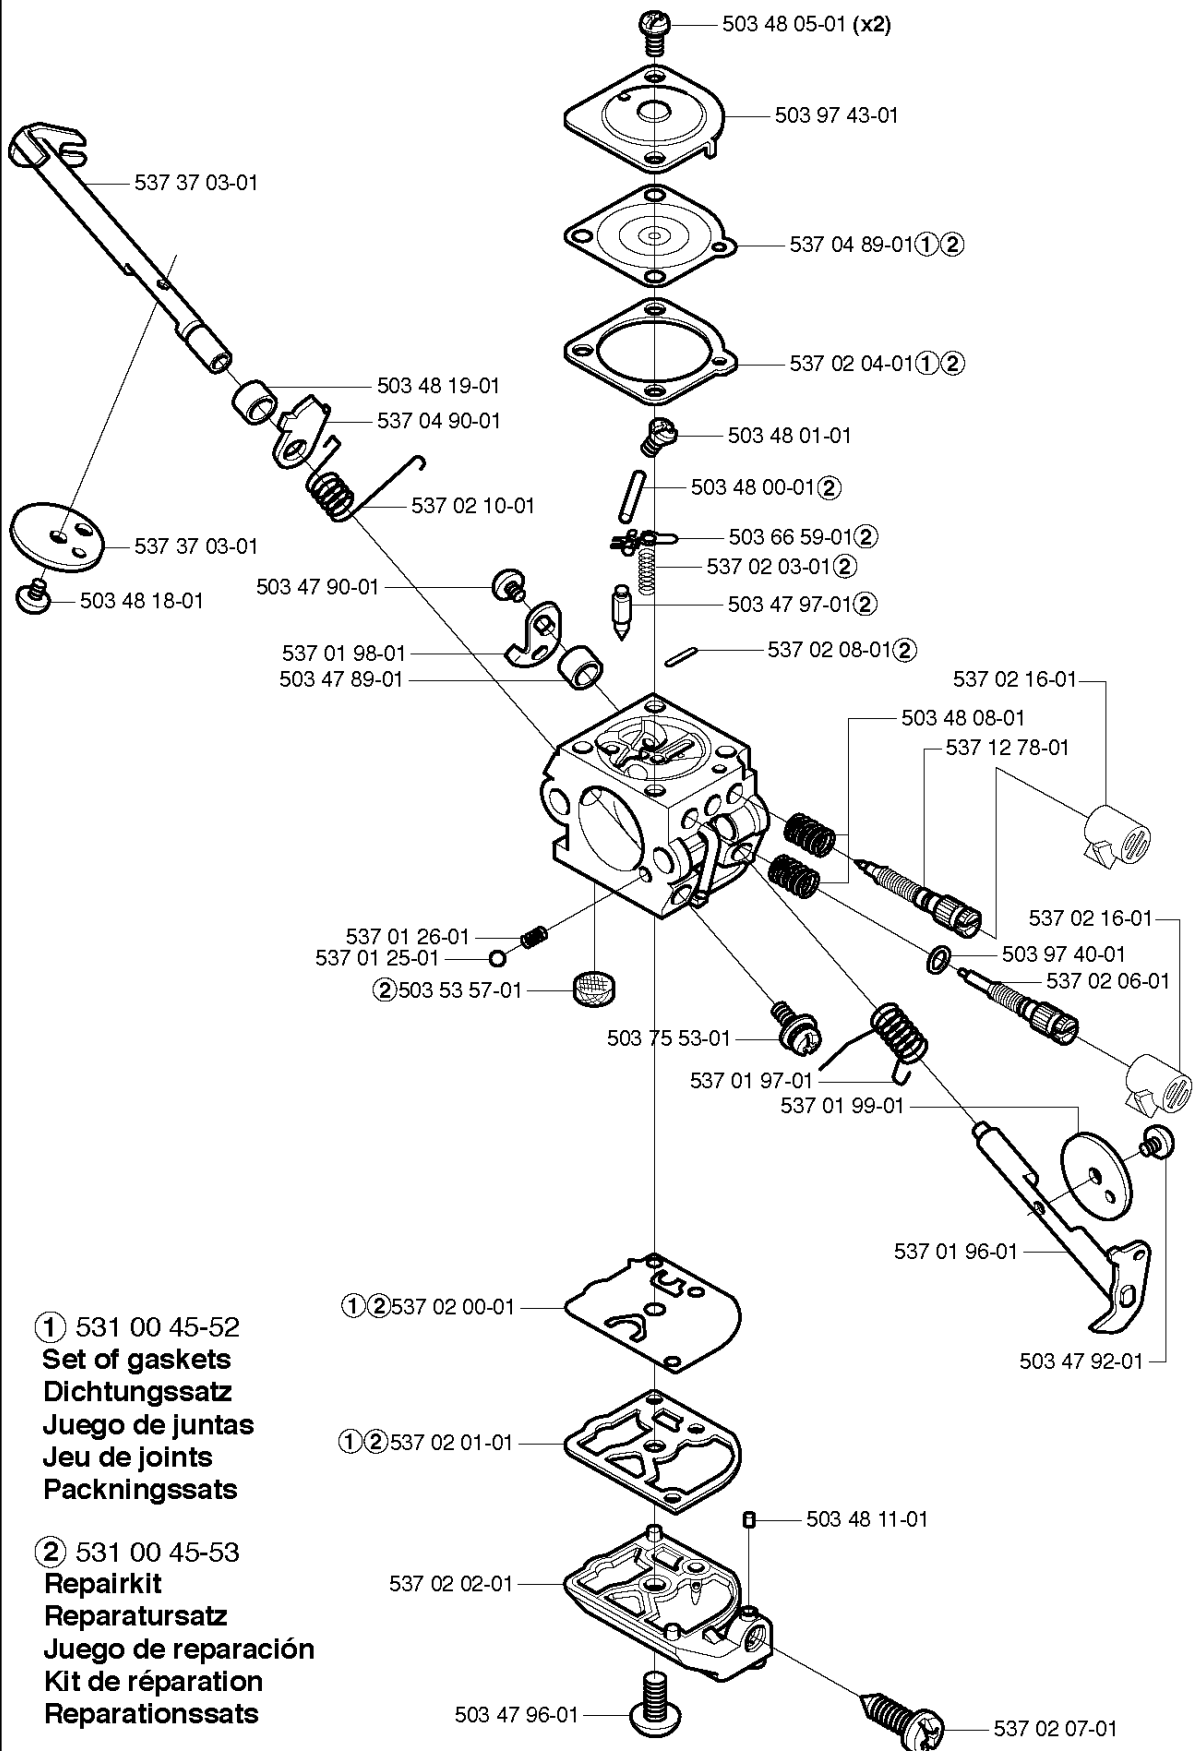

V compl 503 28 34-01 Zama C1Q-EL24
(Not for US)

Zama C1Q-EL24

Part No	Description	Remark	QTY KIT
503 28 34-01	CARBURETTOR	ZAMA C1Q-EL24	1
503 47 89-01	COLLAR		1
503 47 90-01	SCREW		1
503 47 92-01	SCREW		1
503 47 96-01	SCREW		1
503 47 97-01	VALVE	531 00 45-53 REPAIRKIT	1
503 48 00-01	PIN RETAINING SCREW	531 00 45-53 REPAIRKIT	1
503 48 01-01	SCREW		1
503 48 05-01	SCREW		2
503 48 08-01	SPRING		1
503 48 11-01	PIECE		1
503 48 18-01	SCREW		1
503 48 19-01	COLLAR		1
503 53 57-01	STRAINER	531 00 45-53 REPAIRKIT	1
503 66 59-01	LEVER	531 00 45-53 REPAIRKIT	1
503 75 53-01	SCREW		1
503 97 40-01	WASHER		1
503 97 43-01	COVER		1
531 00 45-52	GASKET KIT		1
531 00 45-53	SET		1
537 01 25-01	BALL		1
537 01 26-01	SPRING		1
537 01 96-01	SHAFT ASSY		1
537 01 97-01	SPRING		1
537 01 98-01	LEVER		1
537 01 99-01	VALVE		1
537 02 00-01	DIAPHRAGM PUMP	531 00 45-52 SET OF GASKETS 531 00 45-53 REPAIRKIT	1
537 02 01-01	GASKET	531 00 45-52 SET OF GASKETS 531 00 45-53 REPAIRKIT	1
537 02 02-01	COVER		1
537 02 03-01	SPRING	531 00 45-53 REPAIRKIT	1
537 02 04-01	GASKET	531 00 45-52 SET OF GASKETS 531 00 45-53 REPAIRKIT	1
537 02 06-01	SCREW		1
537 02 07-01	SCREW		1
537 02 08-01	PLUG	531 00 45-53 REPAIRKIT	1
537 02 10-01	SPRING		1
537 02 16-01	LIMITER CAP		1
537 02 16-01	LIMITER CAP		1
537 04 89-01	DIAPHRAGM	531 00 45-52 SET OF GASKETS 531 00 45-53 REPAIRKIT	1
537 04 90-01	LEVER		1
537 12 78-01	SCREW		1
537 37 03-01	VALVE		1
537 37 03-01	VALVE		1