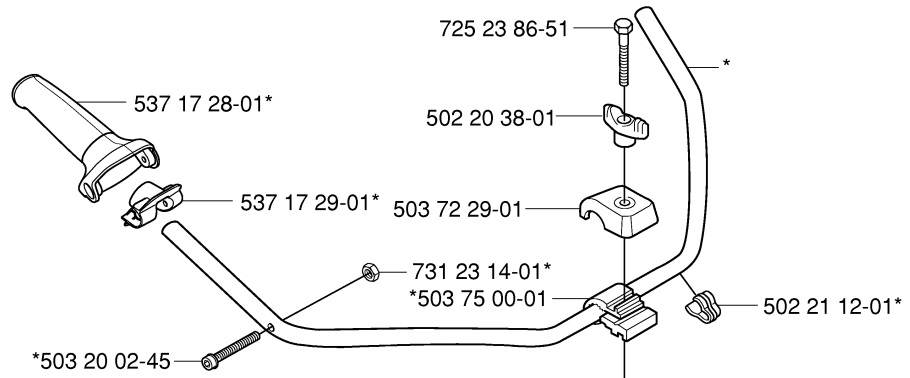

E 323R
326Rx
*compl 503 72 43-09

326Rx