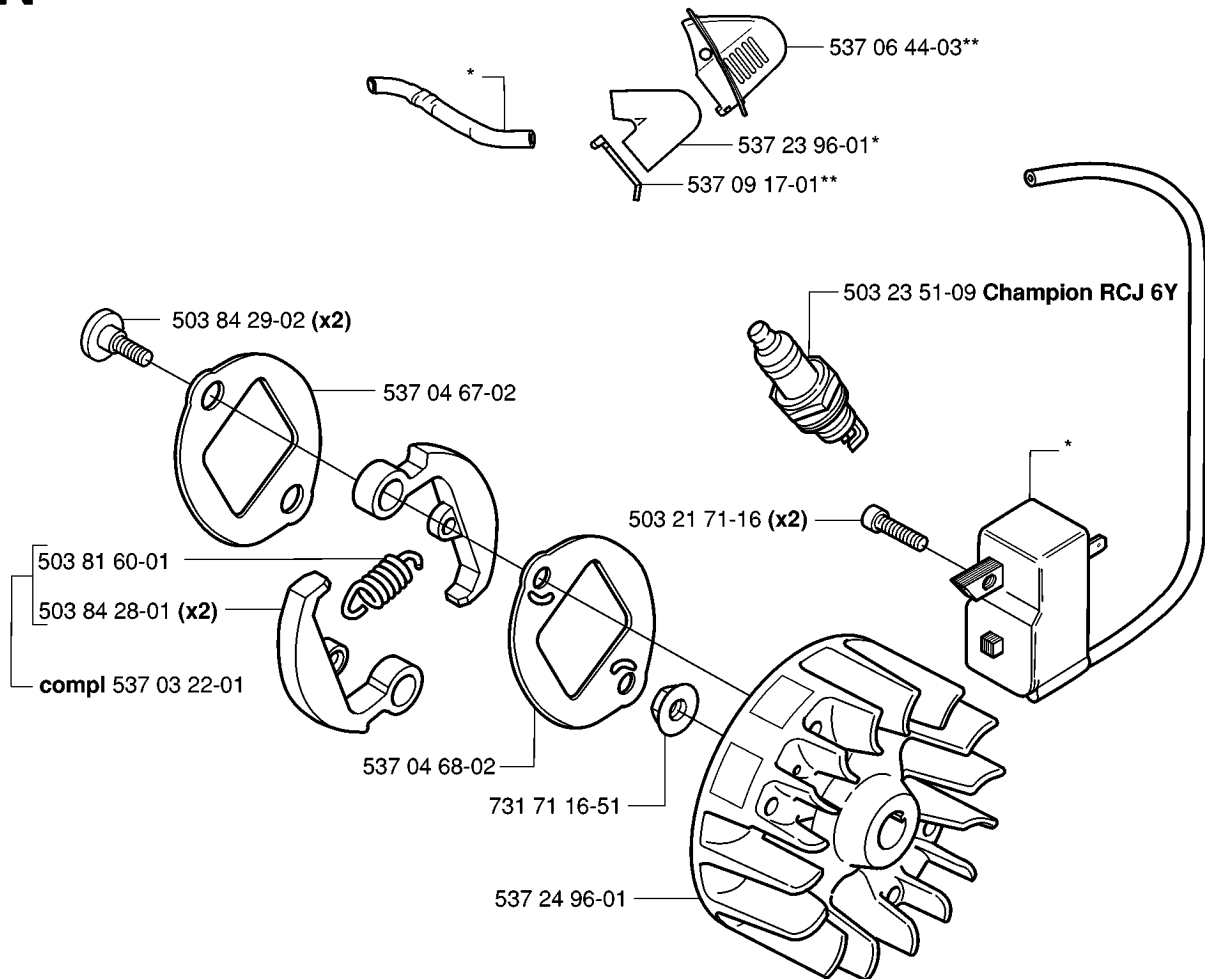

N *compl 537 41 87-01

**compl 537 06 33-02 (326)