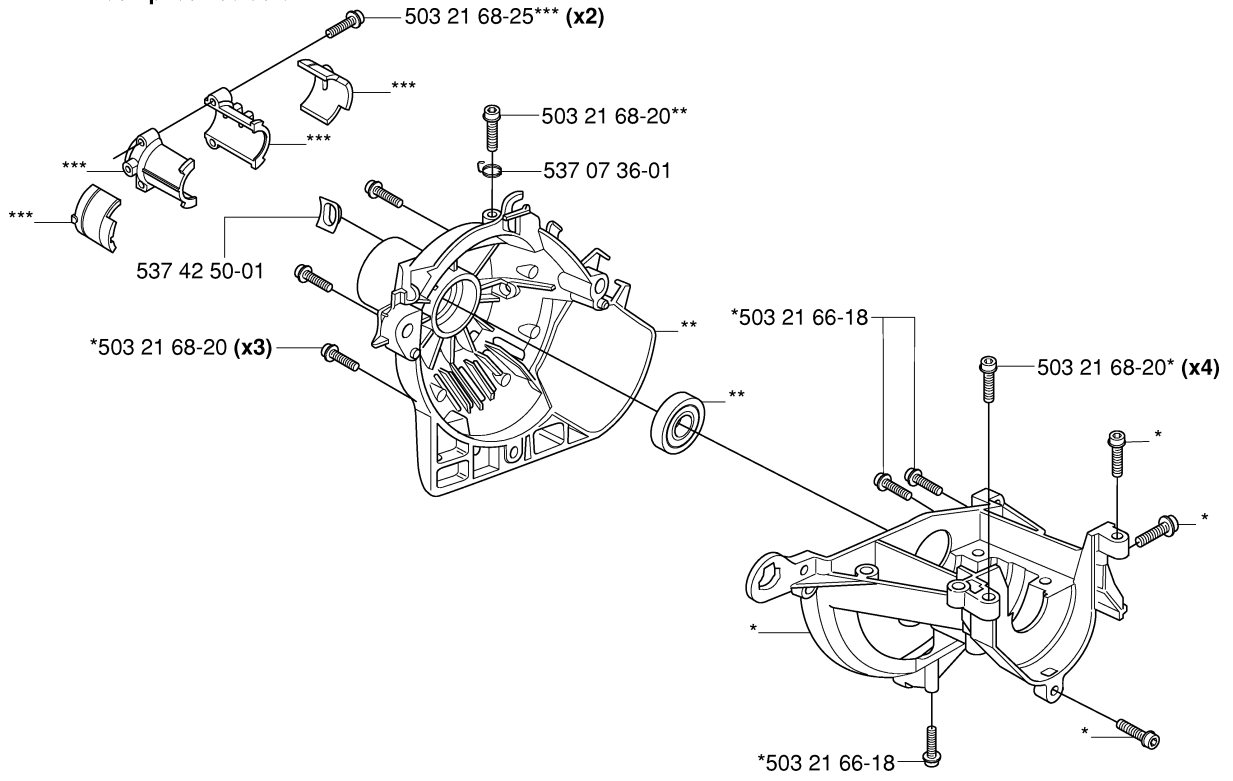

S

323

*compl 537 04 11-02
**compl 537 04 12-03
***compl 537 30 96-01