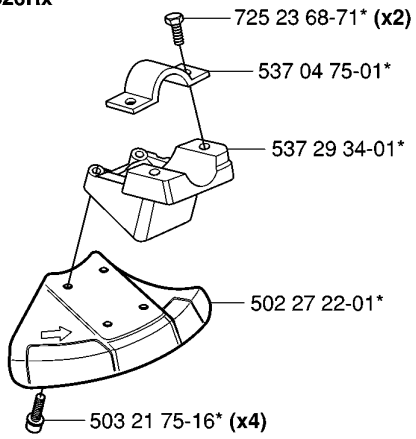

**U Accessories
Zubehöre
Accessoires
Accesorios
Tillbehör**

***compl 537 29 95-01
323R
326Rx**