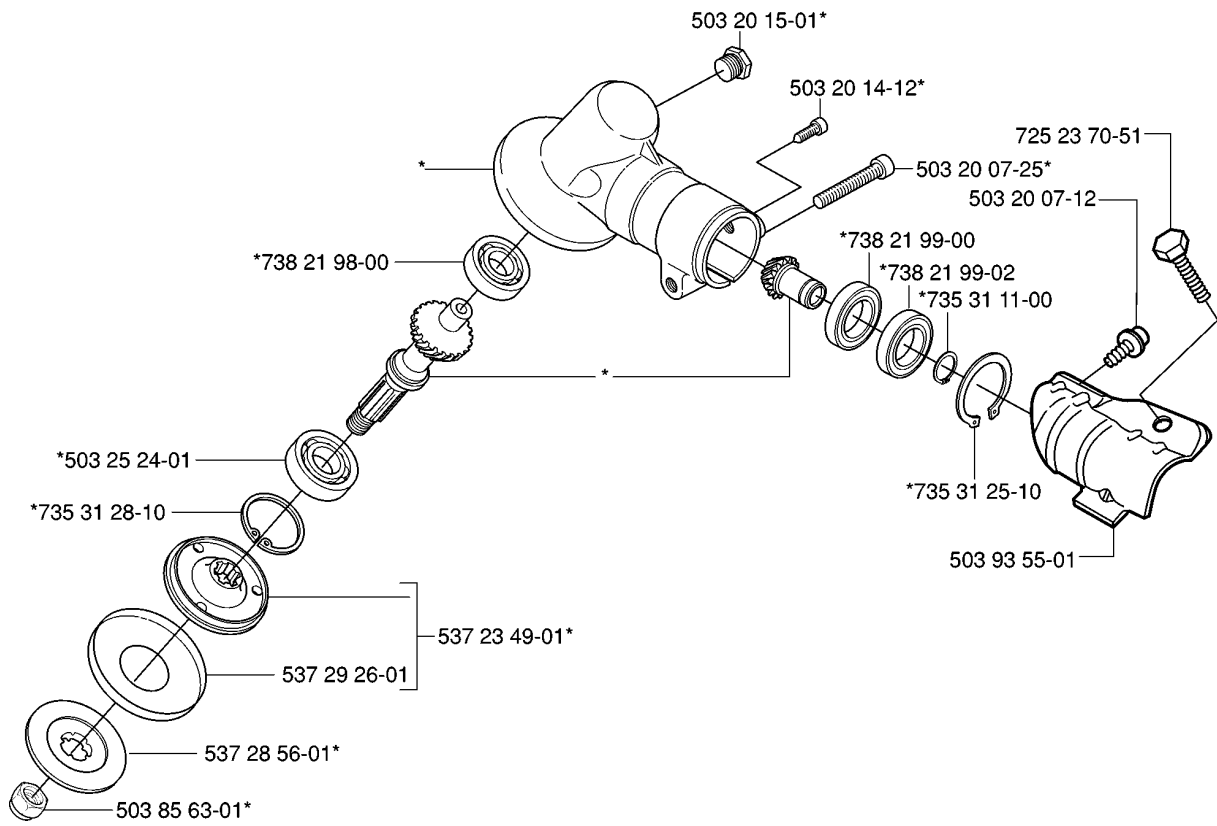

ACCESSORIES

326 RX, 2006-04

Part No	Description	Remark	QTY KIT
502 27 22-01	SAW BLADE GUARD		1
503 21 07-16	SCREW IHSCCT		1
503 21 07-16	SCREW IHSCCT		1
503 21 75-16	SCREW IHSCFT		4
503 21 75-16	SCREW IHSCFT		1
503 79 88-01	BLADE		1
503 79 88-01	BLADE		1
503 93 42-02	COMBI GUARD	323R 326RX	1
503 97 71-01	TRIMMER GUARD	323L 326L 326LX 326LDX	1
530 05 22-86	LINE LIMITER		1
537 02 61-01	TRIMMER GUARD	326C	1
537 04 75-01	CLAMP		1
537 29 34-01	ADAPTER		1
537 29 95-01	SAW BLADE GUARD	323R 326RX	1
725 23 68-71	SCREW EHHM		2

A *compl 537 19 92-02

BEVEL GEAR

326 RX, 2006-04

Part No	Description	Remark	QTY KIT
503 20 07-12	SCREW IHSCFM		1
503 20 07-25	SCREW IHSCFM		1
503 20 14-12	SCREW IHSCFMO		1
503 20 15-01	SCREW IHHM		1
503 25 24-01	BALL BEARING		1
503 85 63-01	NUT		1
503 93 55-01	CLAMP.GUARD		1
537 19 92-02	BEVEL GEAR ASSY		1
537 23 49-01	DRIVER ASSY		1
537 28 56-01	SUPPORT FLANGE		1
537 29 26-01	CUP		1
725 23 70-51	SCREW		1
735 31 11-00	CIRCLIP		1
735 31 25-10	CIRCLIP		1
735 31 28-10	CIRCLIP		1
738 21 98-00	BALL BEARING		1
738 21 99-00	BALL BEARING		1
738 21 99-02	BALL BEARING		1