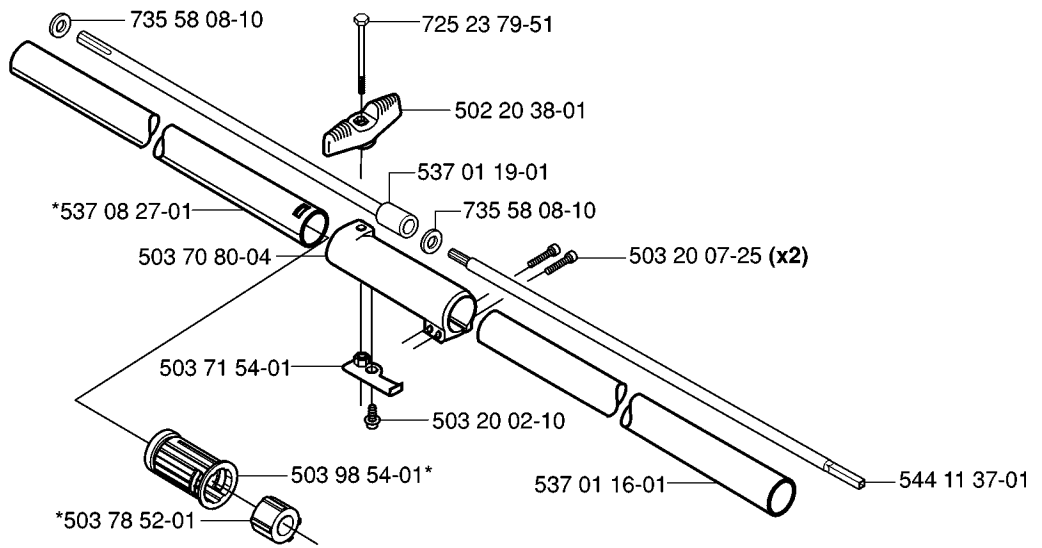

D 326LDx
*compl 537 07 99-01

537 29 48-01

503 79 56-01