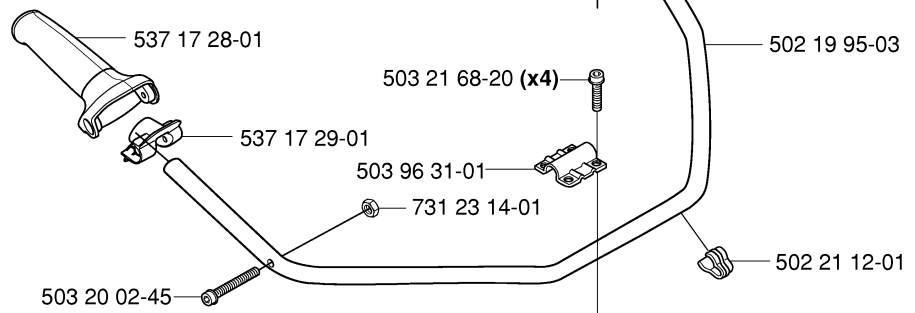

E 323R
326Rx
*compl 503 72 43-09

326Rx

323R

537 29 48-01