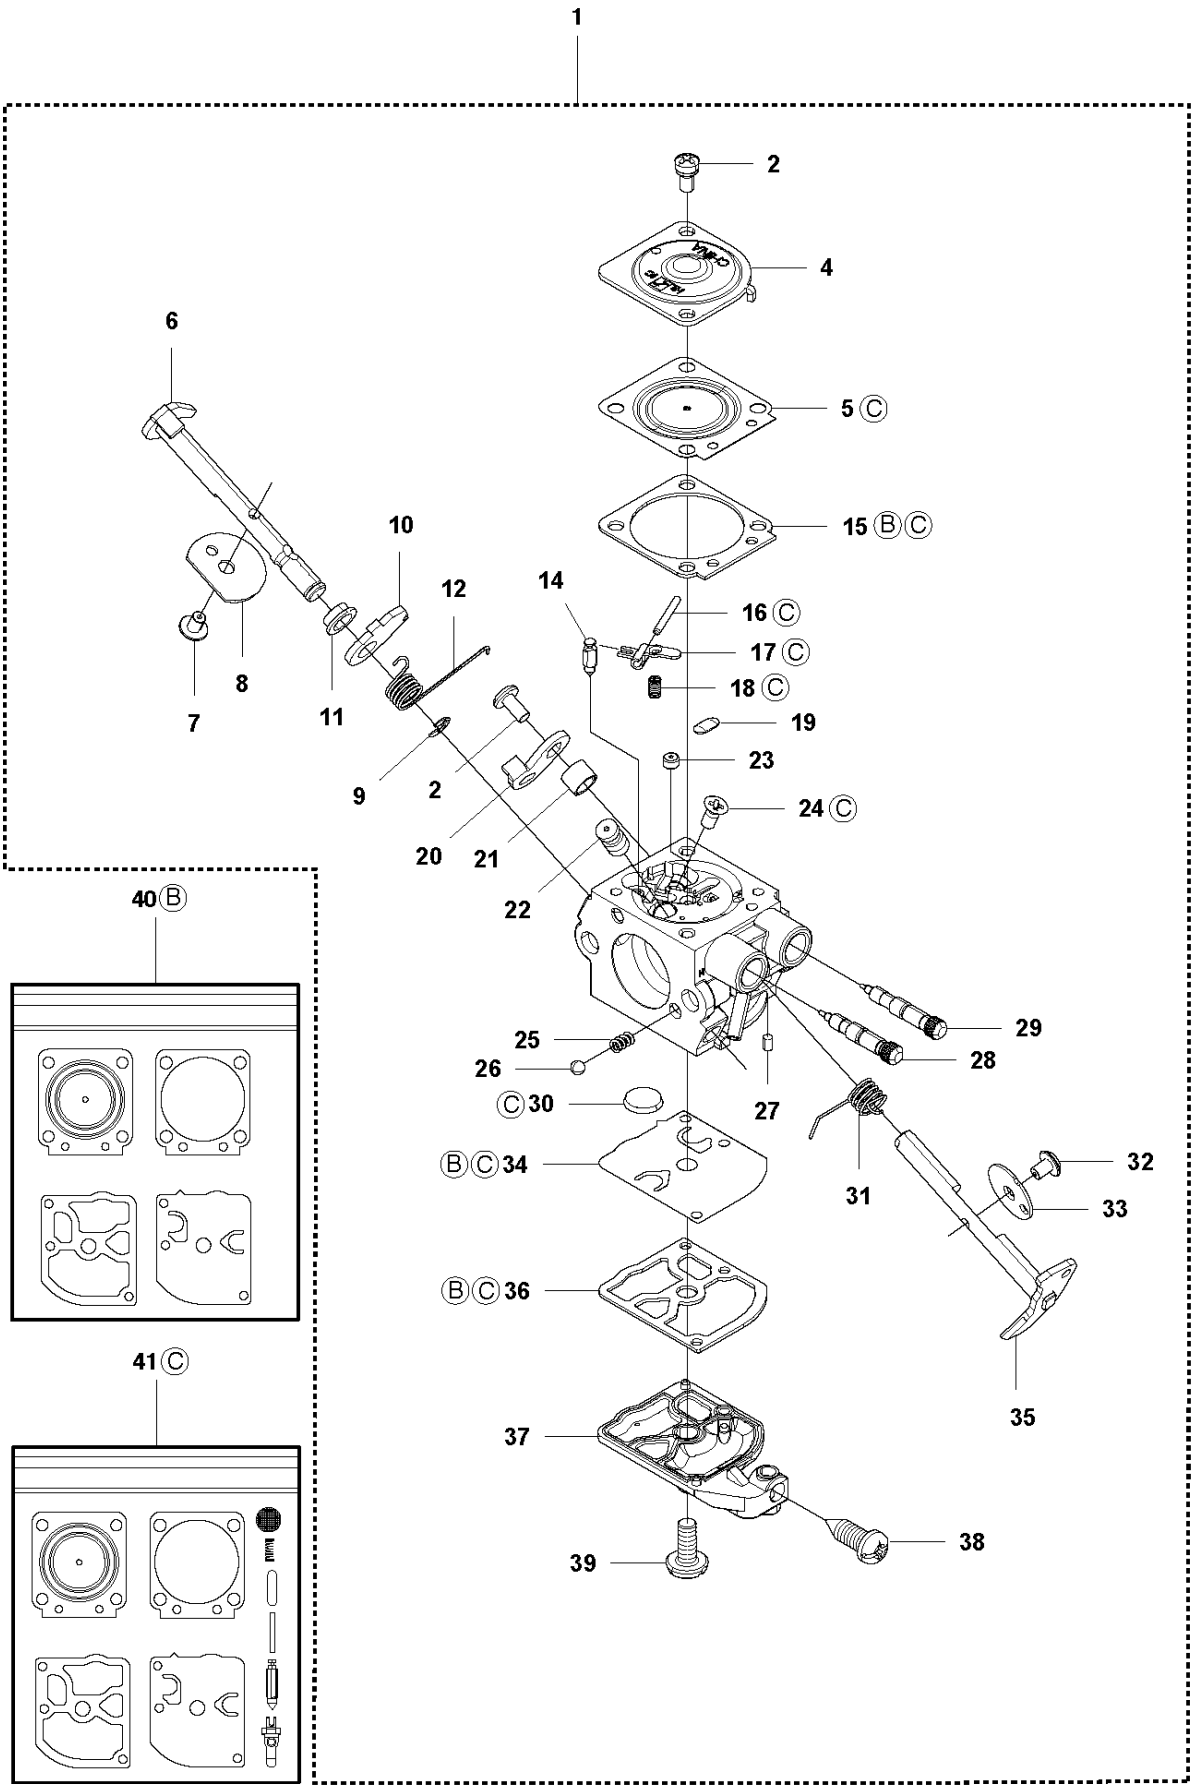

CARBURETOR (only option for US)

Hualong HQ-2

CARBURETOR

326 RX, 2006-04

Ref	Part No	Description	Remark	QTY	KIT
1	576 01 98-01	CARBURETTOR	Hualong HQ-2, only option for US	1	
2	576 02 42-01	SCREW		2	1
4	576 02 36-01	COVER		1	1
5	576 02 24-01	DIAPHRAGM ASSY		1	1
6	576 02 30-01	SHAFT ASSY		1	1
7	576 02 41-01	SCREW		1	1
8	576 02 32-01	CHOKE		1	1
9	576 02 48-01	E-CLIP		1	1
10	576 02 31-01	LEVER		1	1
11	576 02 35-01	BUSHING		1	1
12	576 02 33-01	SPRING		1	1
14	576 02 01-01	VALVE		1	1
15	576 02 37-01	GASKET		1	1
16	576 02 03-01	PIN		1	1
17	576 02 04-01	LEVER		1	1
18	576 02 05-01	SPRING		1	1
19	576 02 06-01	PLUG		1	1
20	576 02 28-01	LEVER		1	1
21	576 02 29-01	BUSHING		1	1
22	576 02 07-01	MAIN NOZZLE		1	1
23	576 02 08-01	CHECK VALVE		1	1
24	576 02 43-01	SCREW		1	1
25	576 02 34-01	SPRING		1	1
26	576 02 47-01	BALL		1	1
27	576 02 23-01	BAR		1	1
28	576 02 10-01	NEEDLE		1	1
29	576 02 11-01	NEEDLE		1	1
30	576 02 15-01	SCREEN		1	1
31	576 02 27-01	SPRING		1	1
32	576 02 40-01	SCREW		1	1
33	576 02 26-01	THROTTLE		1	1
34	576 02 39-01	DIAPHRAGM PUMP		1	1
35	576 02 25-01	SHAFT ASSY		1	1
36	576 02 38-01	GASKET		1	1
37	576 02 20-01	COVER		1	1
38	576 02 22-01	SCREW		1	1
39	576 02 44-01	SCREW		1	1
40	581 74 35-01	GASKET KIT		1	1
41	581 74 37-01	REPAIR KIT		1	1