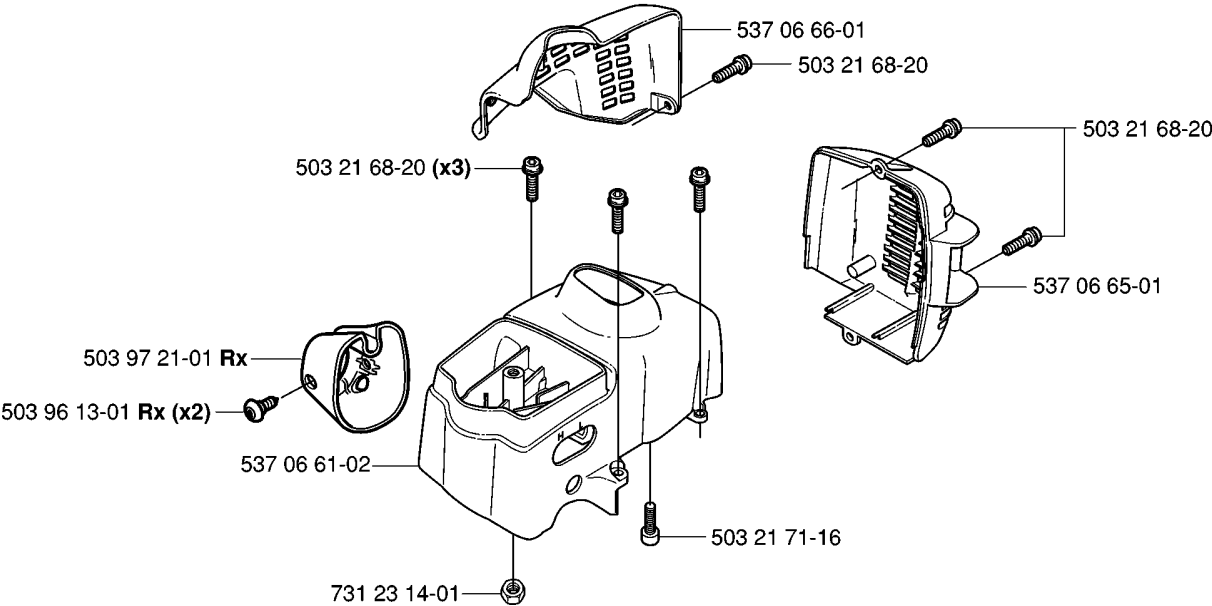

J 326C, L, Lx, LDx, RX, RJx