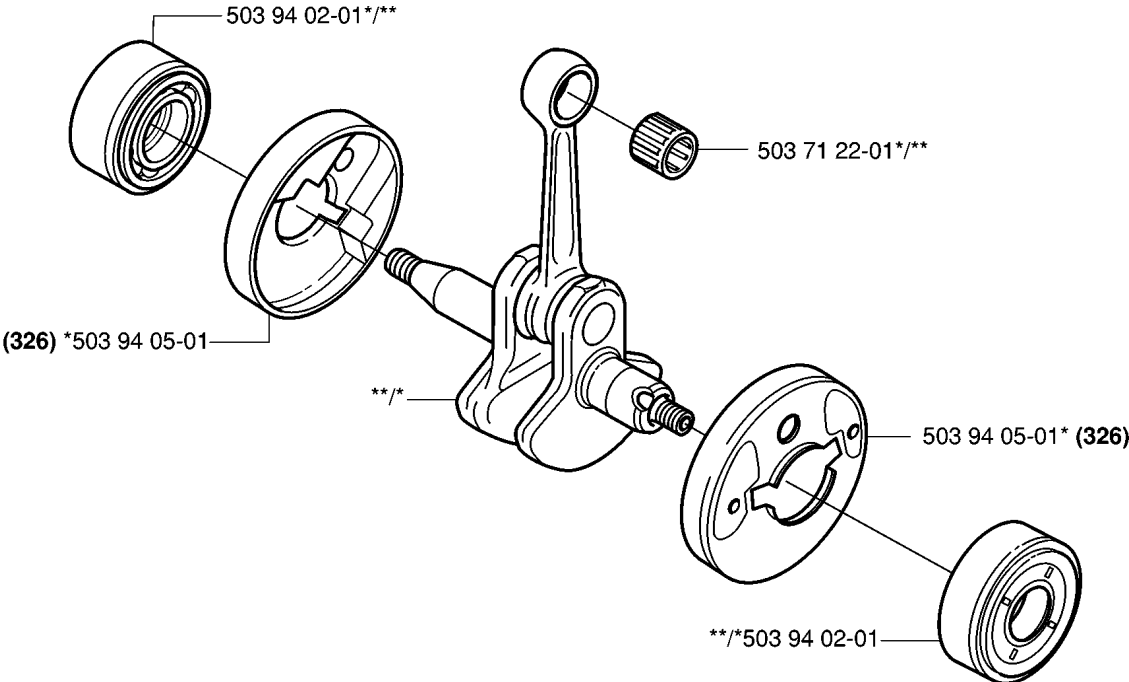

T *compl 503 85 24-74 (326)
**compl 503 85 24-75 (323)