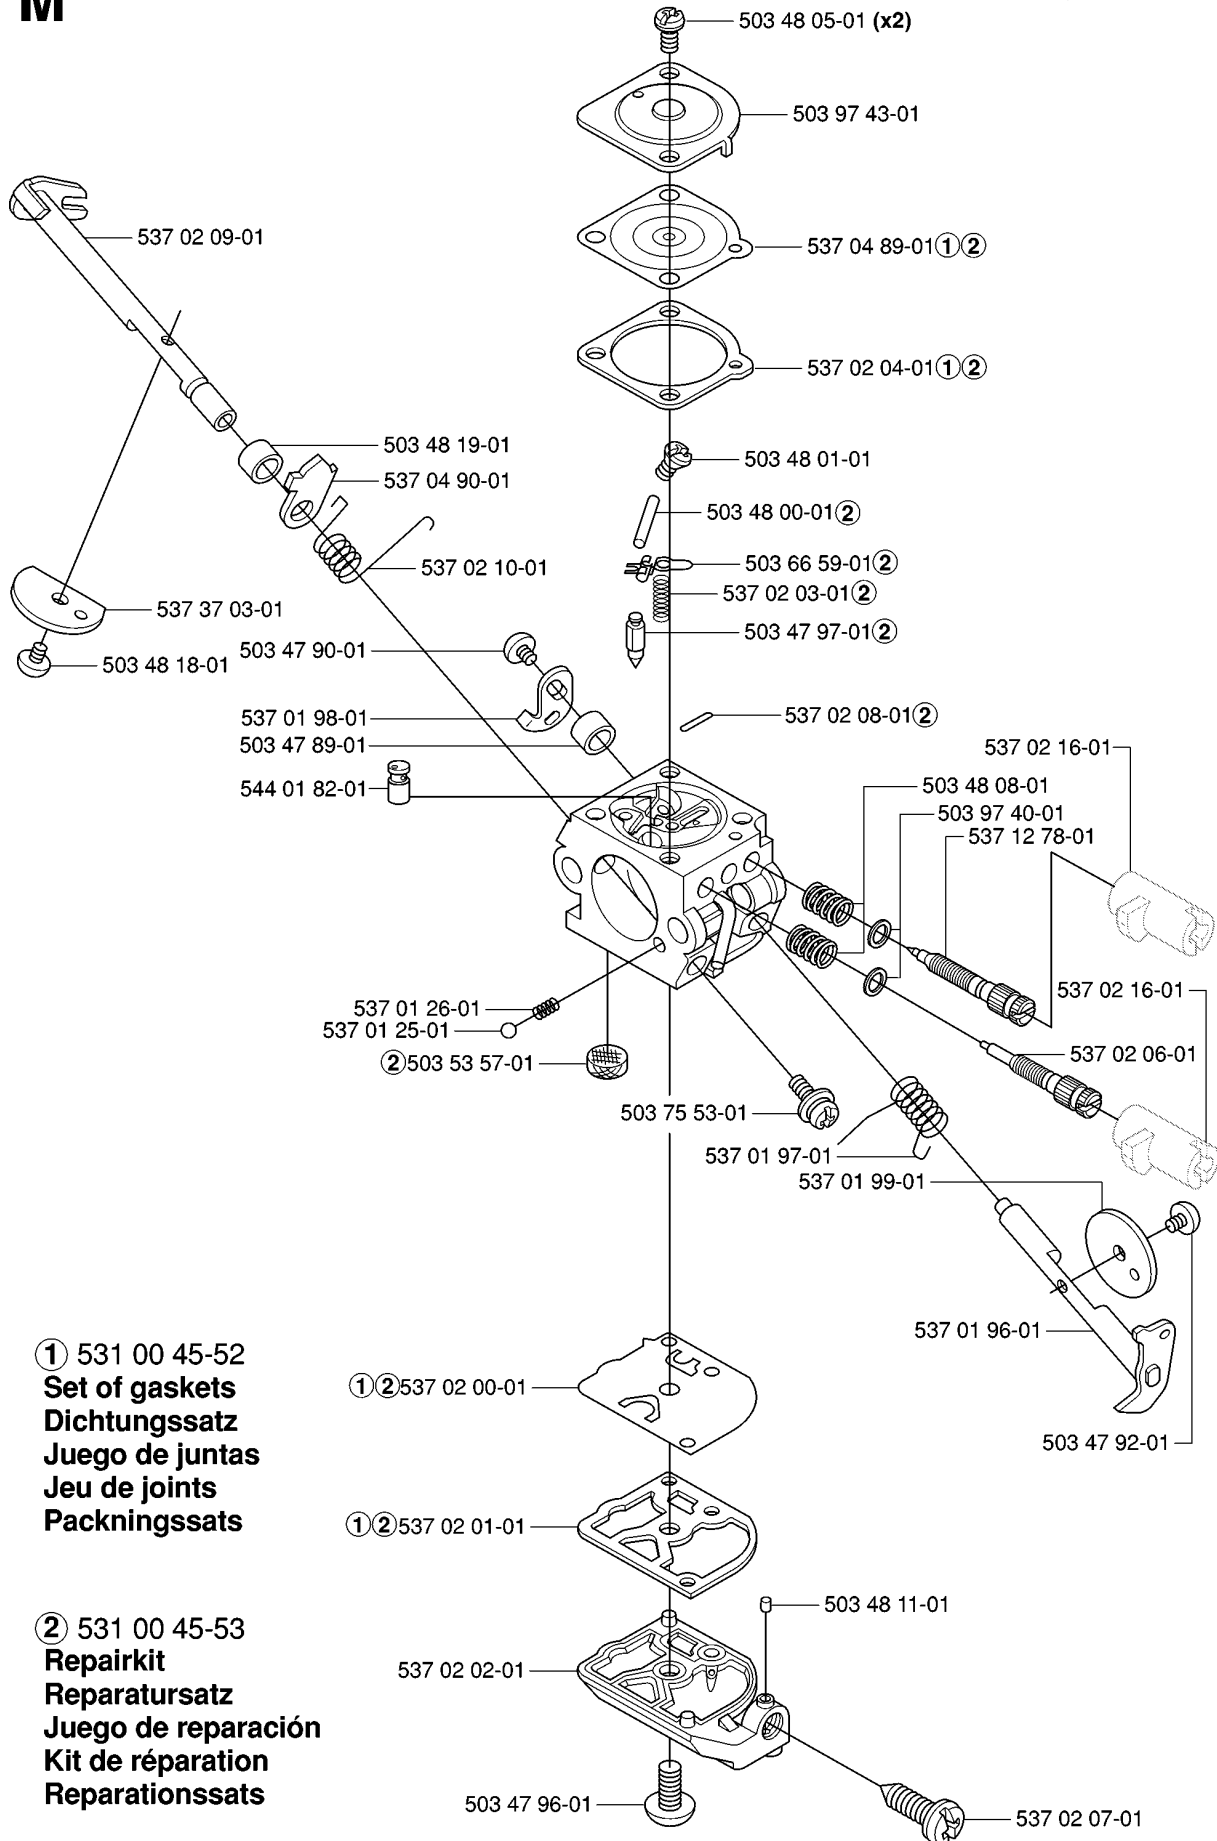

M compl 503 28 34-02

ZAMA C1Q - EL 25A

① 531 00 45-52
Set of gaskets
Dichtungssatz
Juego de juntas
Jeu de joints
Packningssats

② 531 00 45-53
Repairkit
Reparatursatz
Juego de reparación
Kit de réparation
Reparationsatz