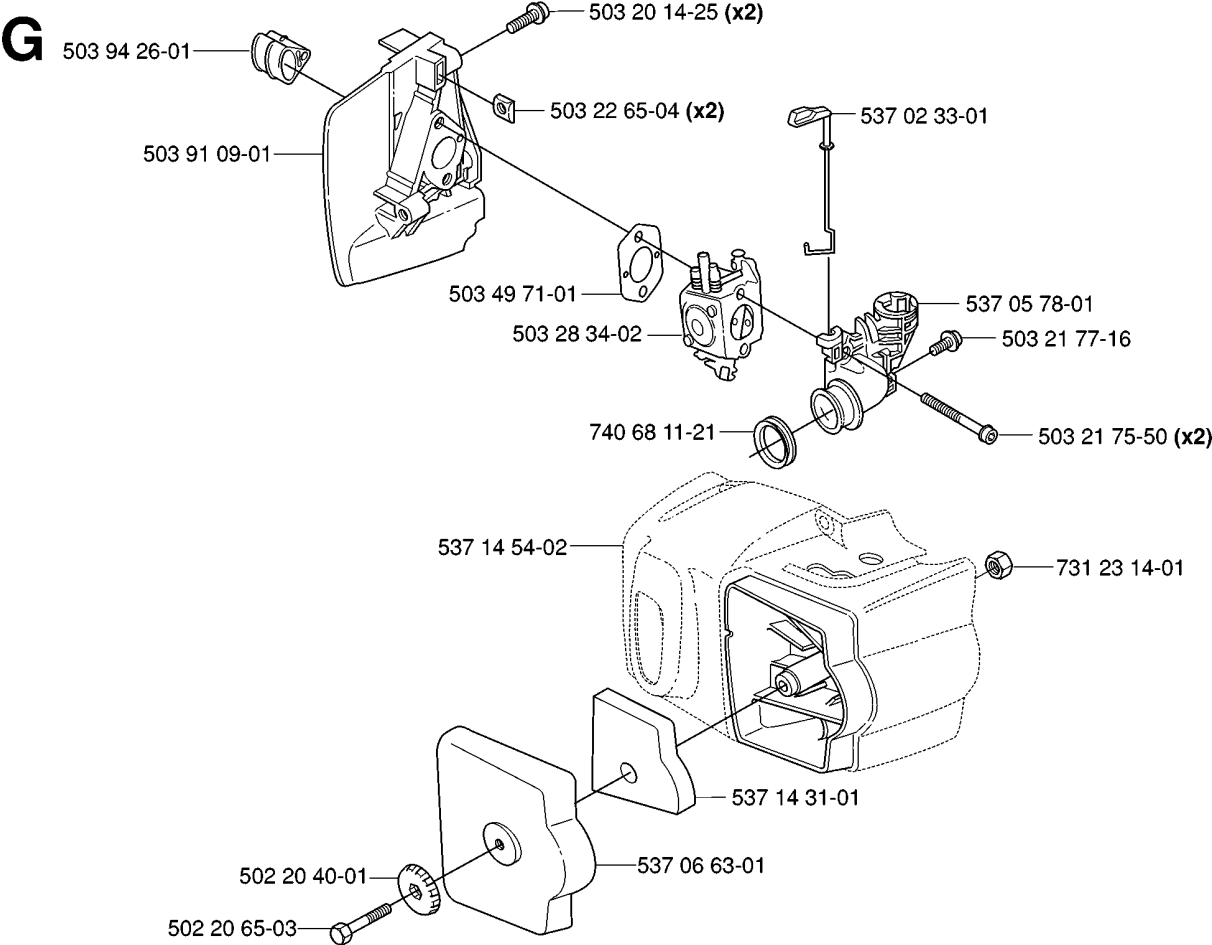

## CARBURETOR

326 HD60 X-SERIES, 2006-07

Part No	Description	Remark	QTY KIT
503 28 34-02	CARBURETTOR		1
503 47 89-01	COLLAR		1
503 47 90-01	SCREW		1
503 47 92-01	SCREW		1
503 47 96-01	SCREW		1
503 47 97-01	VALVE		1
503 48 00-01	PIN RETAINING SCREW		1
503 48 01-01	SCREW		1
503 48 05-01	SCREW		2
503 48 08-01	SPRING		1
503 48 11-01	PIECE		1
503 48 18-01	SCREW		1
503 48 19-01	COLLAR		1
503 53 57-01	STRAINER		1
503 66 59-01	LEVER		1
503 75 53-01	SCREW		1
503 97 40-01	WASHER		1
503 97 43-01	COVER		1
537 01 25-01	BALL		1
537 01 26-01	SPRING		1
537 01 96-01	SHAFT ASSY		1
537 01 97-01	SPRING		1
537 01 98-01	LEVER		1
537 01 99-01	VALVE		1
537 02 00-01	DIAPHRAGM PUMP		1
537 02 01-01	GASKET		1
537 02 02-01	COVER		1
537 02 03-01	SPRING		1
537 02 04-01	GASKET		1
537 02 06-01	SCREW		1
537 02 07-01	SCREW		1
537 02 08-01	PLUG		1
537 02 09-01	SHAFT ASSY		1
537 02 10-01	SPRING		1
537 02 16-01	LIMITER CAP		1
537 02 16-01	LIMITER CAP		1
537 04 89-01	DIAPHRAGM		1
537 04 90-01	LEVER		1
537 12 78-01	SCREW		1
537 37 03-01	VALVE		1
544 01 82-01	MAIN NOZZLE		1