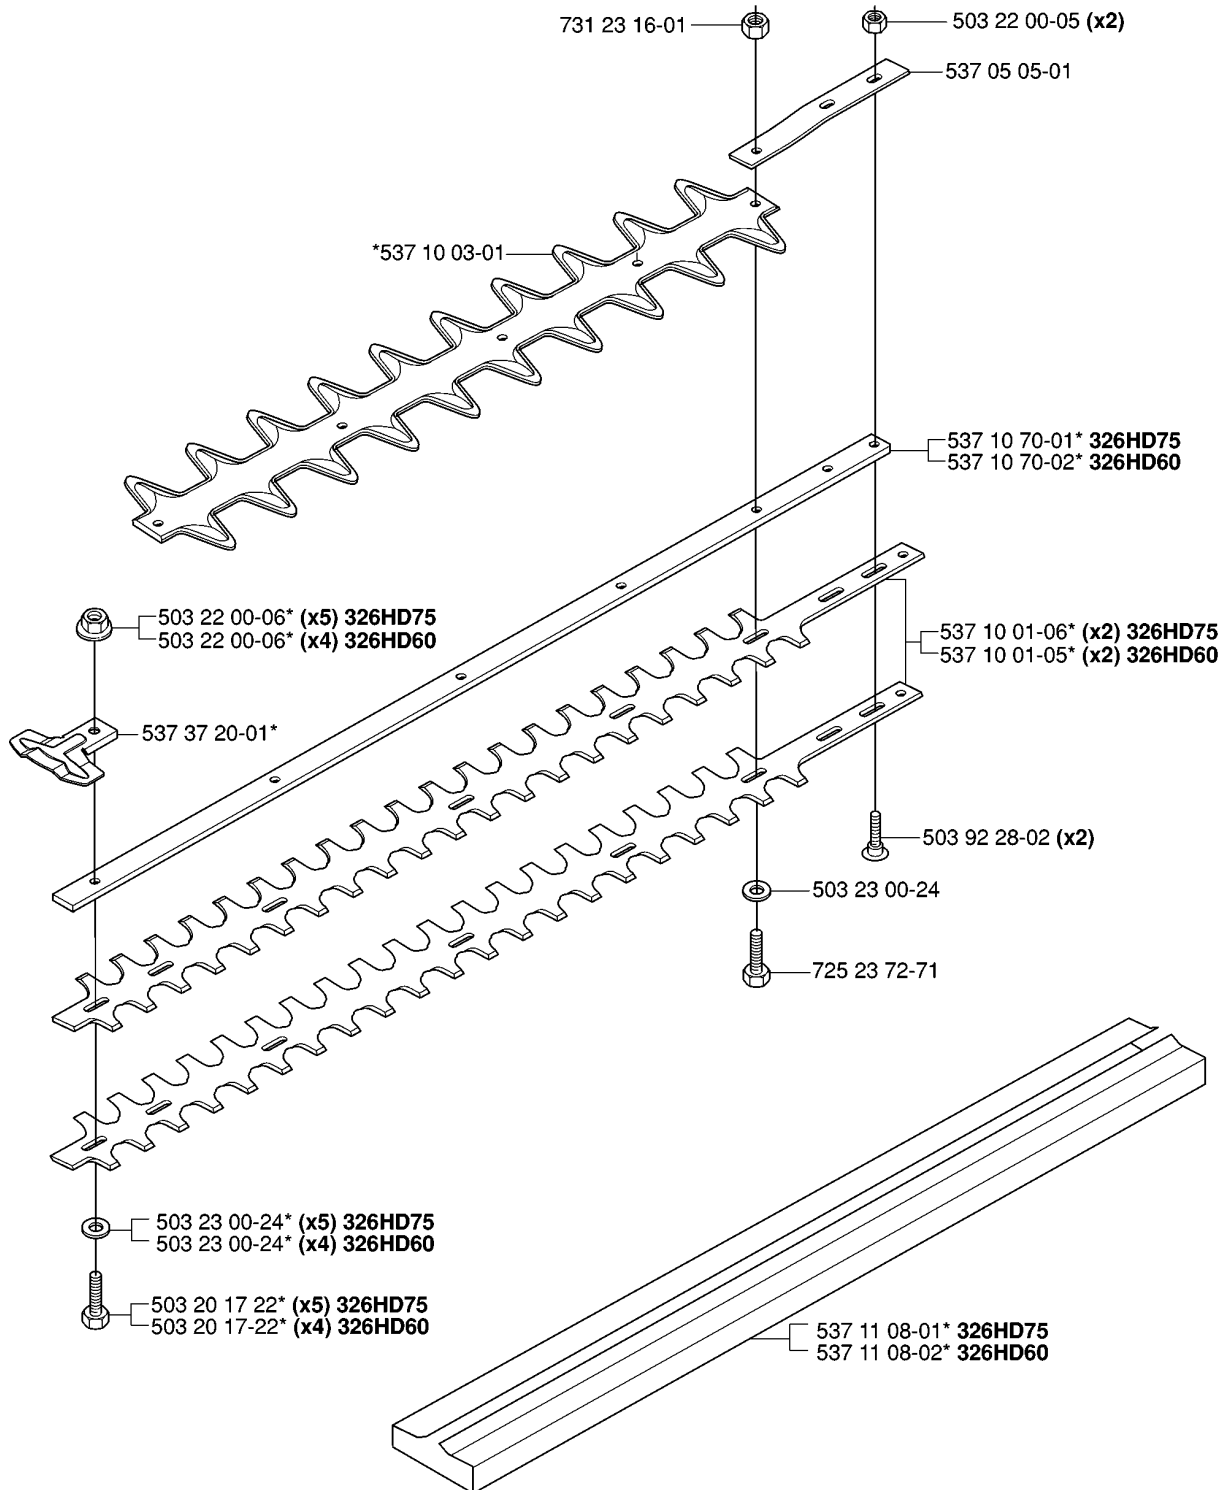

J *compl 537 10 56-07 326HD60
*compl 537 10 56-08 326HD75