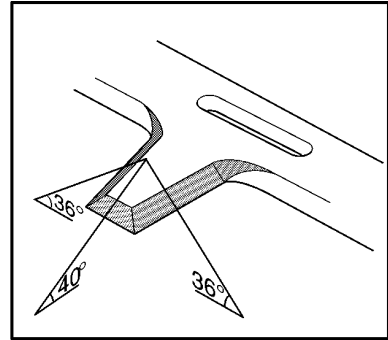

J *compl 537 10 56-07 326HD60
*compl 537 10 56-08 326HD75