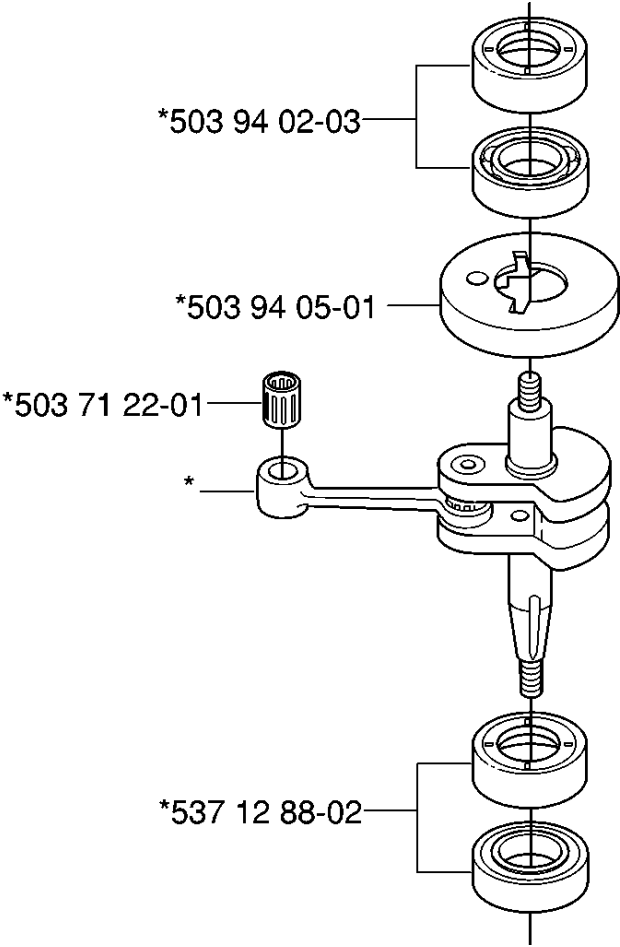

A *compl 537 12 81-03