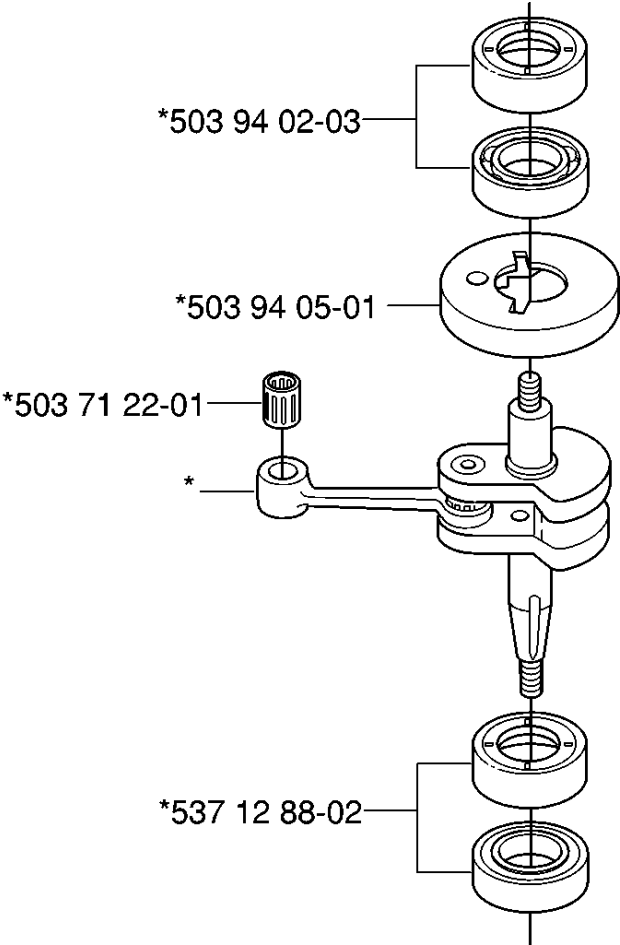

CARBURETOR

326 HD75 X-SERIES, 2006-07

Part No	Description	Remark	QTY KIT
503 28 34-02	CARBURETTOR		1
503 47 89-01	COLLAR		1
503 47 90-01	SCREW		1
503 47 92-01	SCREW		1
503 47 96-01	SCREW		1
503 47 97-01	VALVE		1
503 48 00-01	PIN RETAINING SCREW		1
503 48 01-01	SCREW		1
503 48 05-01	SCREW		2
503 48 08-01	SPRING		1
503 48 11-01	PIECE		1
503 48 18-01	SCREW		1
503 48 19-01	COLLAR		1
503 53 57-01	STRAINER		1
503 66 59-01	LEVER		1
503 75 53-01	SCREW		1
503 97 40-01	WASHER		1
503 97 43-01	COVER		1
537 01 25-01	BALL		1
537 01 26-01	SPRING		1
537 01 96-01	SHAFT ASSY		1
537 01 97-01	SPRING		1
537 01 98-01	LEVER		1
537 01 99-01	VALVE		1
537 02 00-01	DIAPHRAGM PUMP		1
537 02 01-01	GASKET		1
537 02 02-01	COVER		1
537 02 03-01	SPRING		1
537 02 04-01	GASKET		1
537 02 06-01	SCREW		1
537 02 07-01	SCREW		1
537 02 08-01	PLUG		1
537 02 09-01	SHAFT ASSY		1
537 02 10-01	SPRING		1
537 02 16-01	LIMITER CAP		1
537 02 16-01	LIMITER CAP		1
537 04 89-01	DIAPHRAGM		1
537 04 90-01	LEVER		1
537 12 78-01	SCREW		1
537 37 03-01	VALVE		1
544 01 82-01	MAIN NOZZLE		1

COVER

326 HD75 X-SERIES, 2006-07

Part No	Description	Remark	QTY KIT
503 21 28-10	SCREW CCRPANT		3
503 21 44-16	SCREW IHSCFTO		1
503 21 62-20	SCREW IHSCFT		2
503 21 62-20	SCREW IHSCFT		2
503 22 72-01	SPEED NUT		1
537 03 44-01	LABEL		1
537 08 05-02	HEAT PROTECTOR		1
537 09 66-01	HEAT SHIELD		1
537 14 54-02	CYLINDER COVER		1
544 11 07-01	LABEL		1

E *compl 537 08 52-01

CRANKCASE

326 HD75 X-SERIES, 2006-07

Part No	Description	Remark	QTY KIT
503 21 62-20	SCREW IHSCFT		7
503 21 66-20	SCREW IHSCFT		1
503 21 71-16	SCREW IHSCFT		2
503 21 77-16	SCREW IHSCFT		1
537 06 68-01	INSERT CRANKCASE		1
537 06 69-01	GASKET CRANKCASE		1
537 08 52-01	CRANKCASE		1
537 08 85-01	GASKET		1
537 10 50-01	SNAP		1

A *compl 537 12 81-03

CRANKSHAFT

326 HD75 X-SERIES, 2006-07

Part No	Description	Remark	QTY KIT
503 71 22-01	BEARING		1
503 94 02-03	BEARING CAGE		1
503 94 05-01	CUP		1
537 12 81-03	CRANKSHAFT ASSY		1
537 12 88-02	BEARING CAGE		1