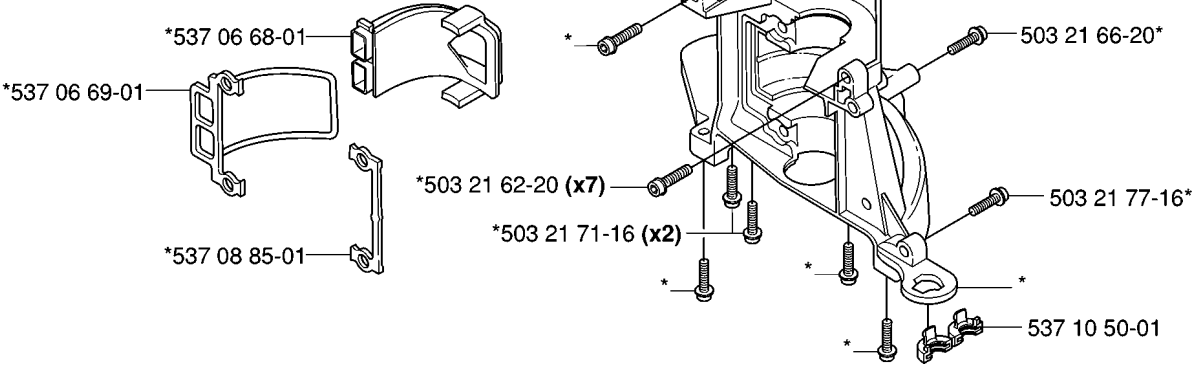

E *compl 537 08 52-01