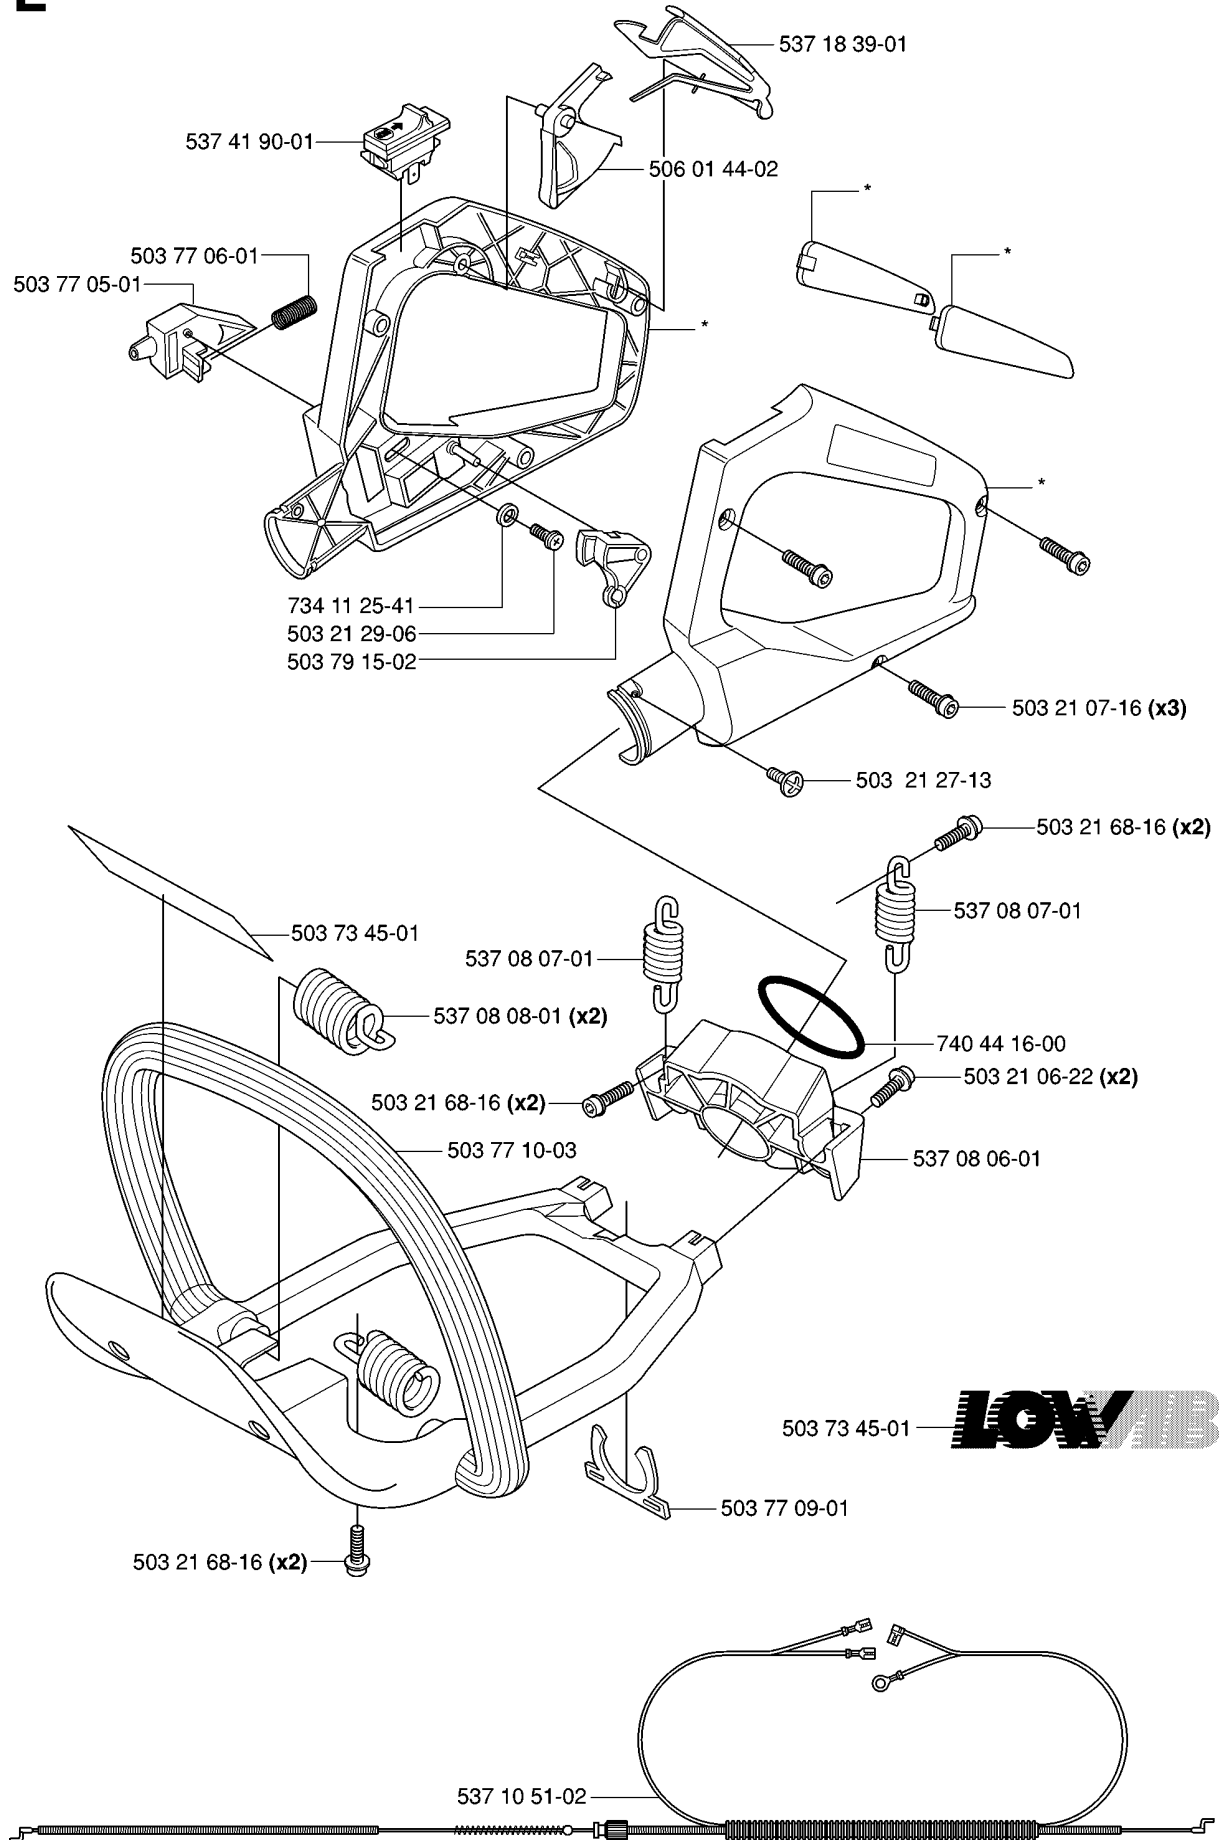

L *compl 537 28 00-05