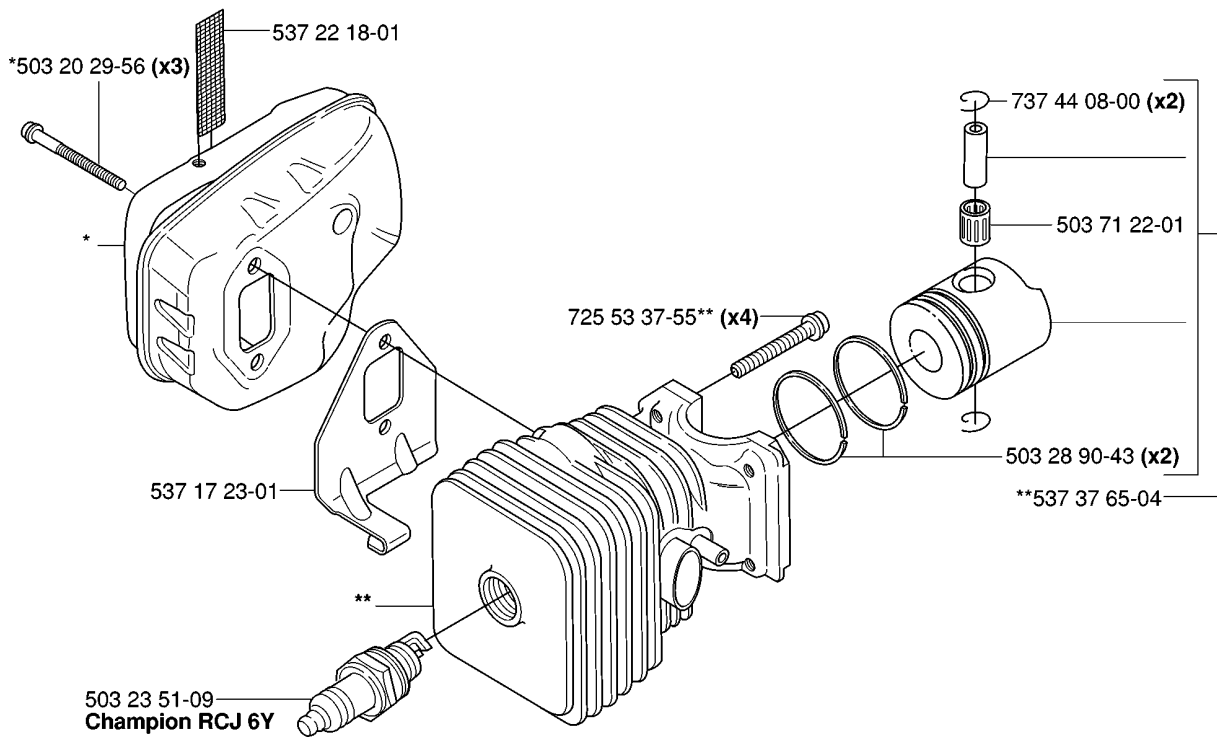

D *compl 537 22 16-01

**compl 537 08 51-02