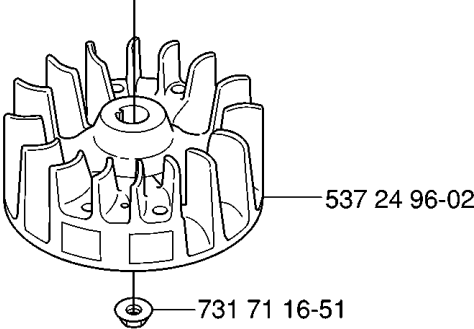

B

*compl 537 41 88-01