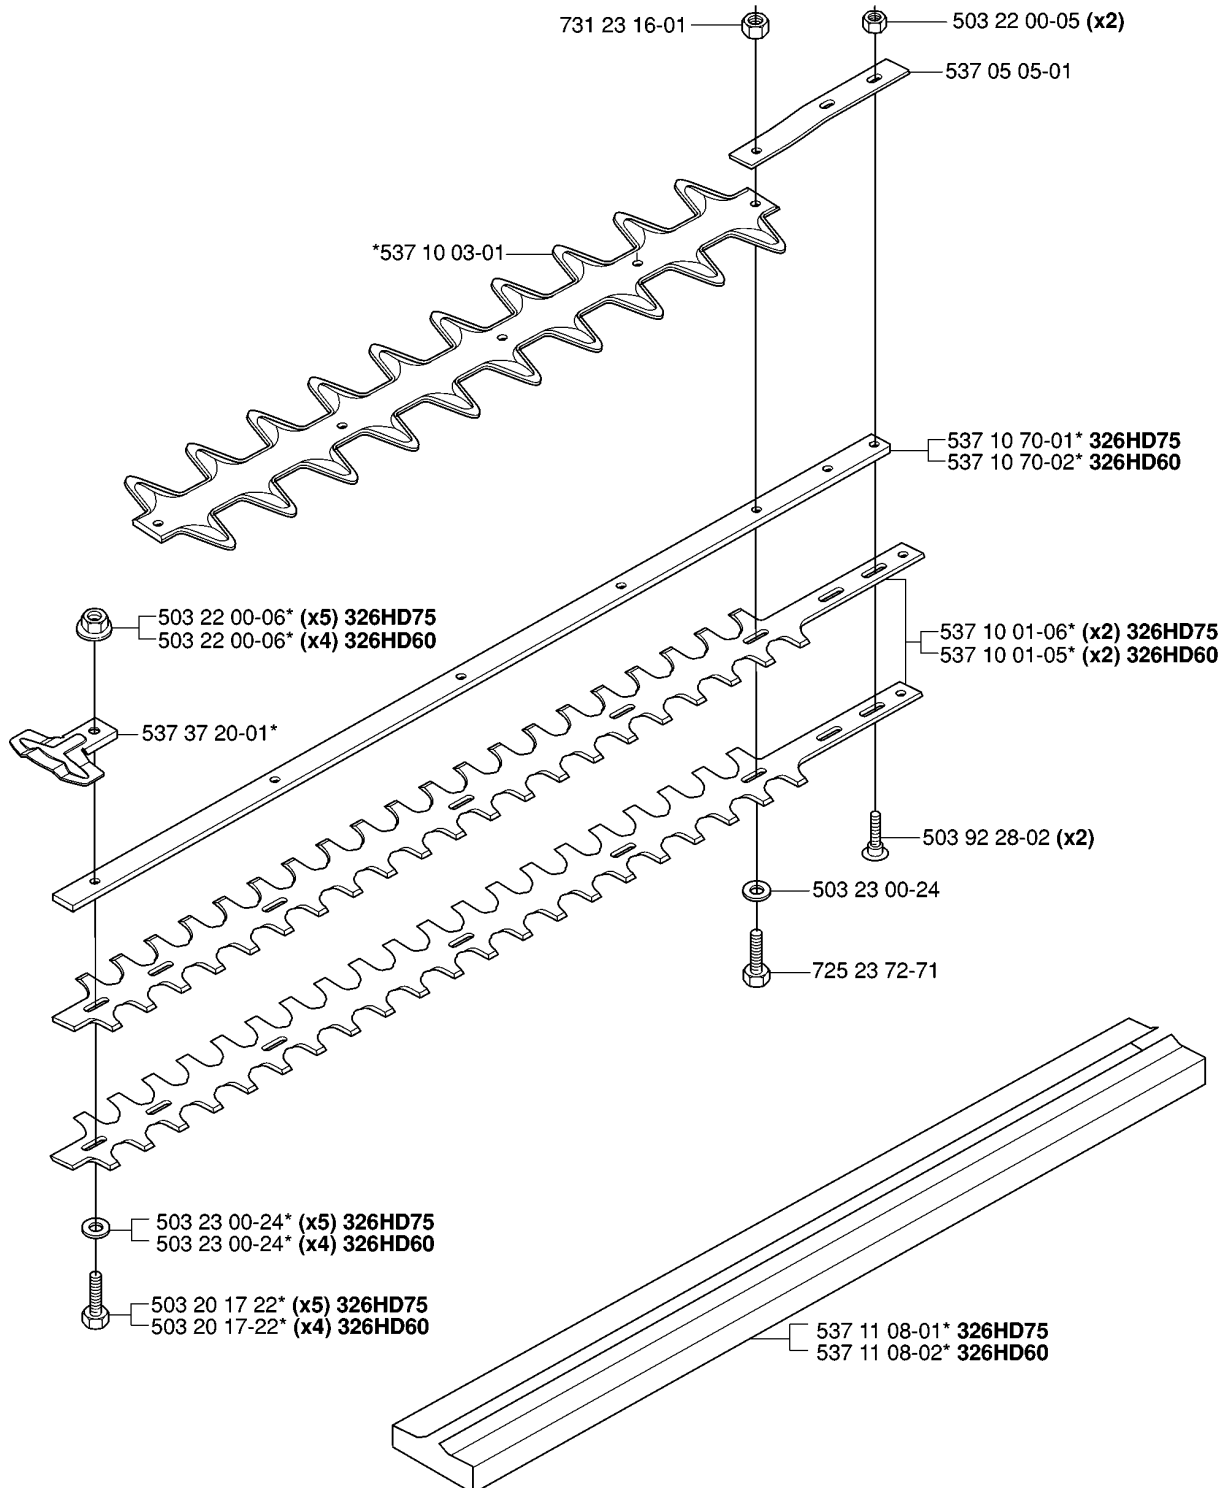

J *compl 537 10 56-07 326HD60
*compl 537 10 56-08 326HD75