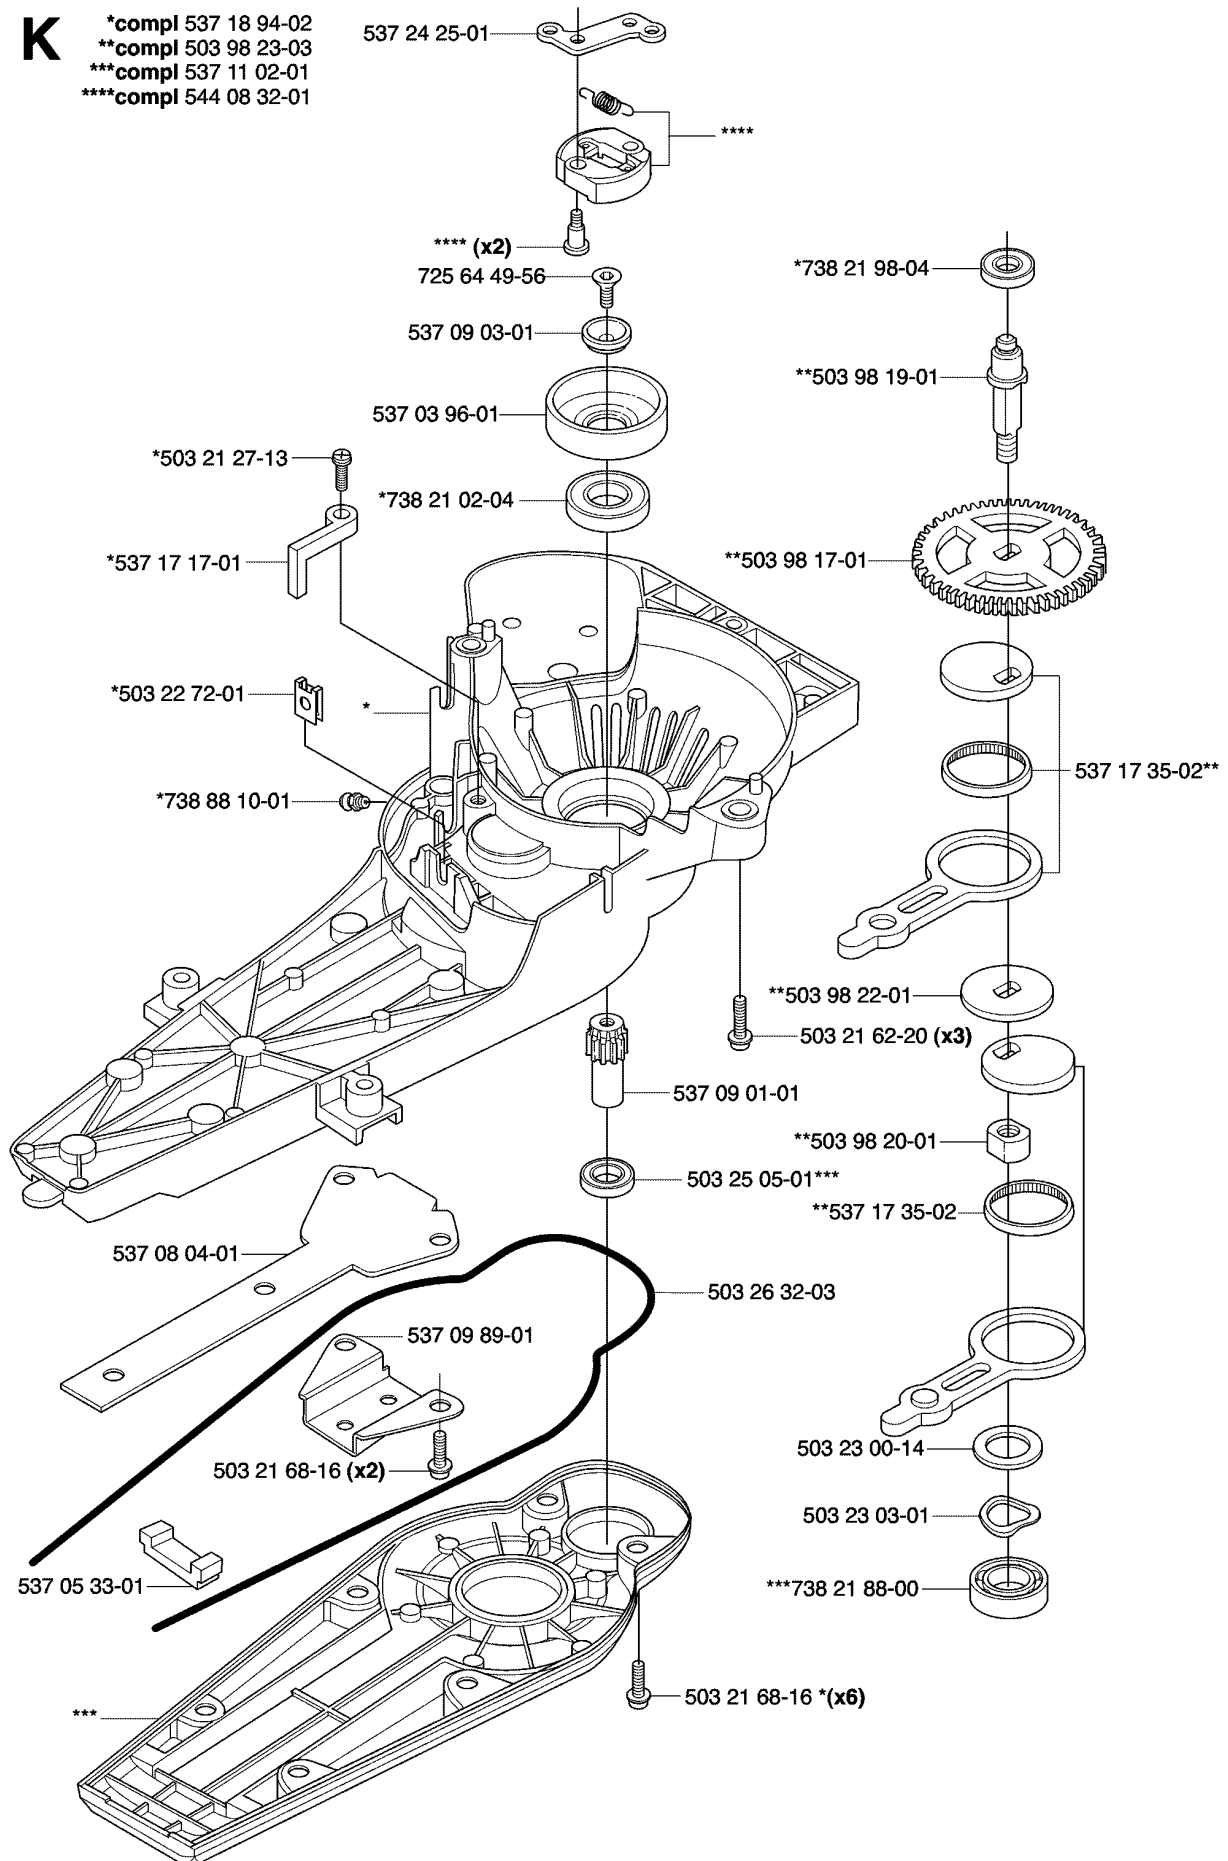

K

- *compl 537 18 94-02
- **compl 503 98 23-03
- ***compl 537 11 02-01
- ****compl 544 08 32-01