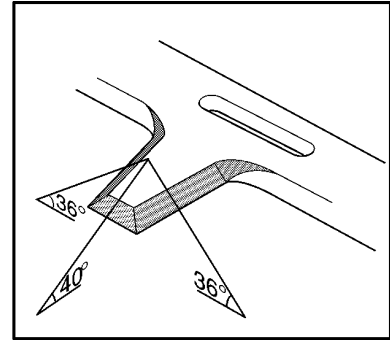

J *compl 537 10 56-07 326HD60
*compl 537 10 56-08 326HD75