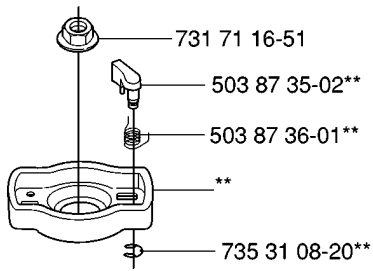

L *compl 537 28 00-05

HANDLE & CONTROLS

326 HD75 X-SERIES, 2006-07

Part No	Description	Remark	QTY KIT
503 21 06-22	SCREW IHSCT		2
503 21 07-16	SCREW IHSCT		3
503 21 27-13	SCREW CCRPANT		1
503 21 29-06	SCREW CCRPANT		1
503 21 68-16	SCREW IHSCT		2
503 21 68-16	SCREW IHSCT		2
503 21 68-16	SCREW IHSCT		2
503 73 45-01	LABEL		1
503 73 45-01	LABEL		1
503 77 05-01	LOCKING BUTTON		1
503 77 06-01	RECOIL SPRING		1
503 77 09-01	SECURING PLATE		1
503 77 10-03	FRONT HANDLE		1
503 79 15-02	LATCH		1
506 01 44-02	THROTTLE TRIGGER		1
537 08 06-01	SPRING		1
537 08 07-01	SPRING		1
537 08 07-01	SPRING		1
537 08 08-01	SPRING		2
537 10 51-02	WIRING		1
537 18 39-01	THROTTLE LOCKOUT		1
537 28 00-05	HANDLE ASSY		1
537 41 90-01	SWITCH		1
734 11 25-41	WASHER		1
740 44 16-00	O-RING		1

B

*compl 537 41 88-01

IGNITION SYSTEM

326 HD75 X-SERIES, 2006-07

Part No	Description	Remark	QTY KIT
503 21 66-18	SCREW IHST		2
537 06 44-03	COVER		1
537 09 17-01	SECURING PLATE		1
537 24 96-02	FLYWHEEL		1
537 41 88-01	ELECTRONIC MODULE		1
731 71 16-51	HEXAGON NUT FLANGE		1

H *compl 544 00 25-01

537 35 34-36 **326HD60**
537 35 34-37 **326HD75**

537 35 34-36 **326HD60**

537 35 34-37 **326HD75**

**compl 503 87 33-02

STARTER

326 HD75 X-SERIES, 2006-07

Part No	Description	Remark	QTY KIT
503 21 62-20	SCREW IHSCFT		1
503 21 77-25	SCREW IHSCFT		1
503 85 89-01	STARTER CORD		1
503 85 90-01	RECOIL SPRING		1
503 87 33-02	BRIDGE		1
503 87 35-02	STARTER PAWL		1
503 87 36-01	SPRING		1
537 00 84-01	STARTER HANDLE		1
537 35 34-36	LABEL		1
537 35 34-36	LABEL		1
537 35 34-37	LABEL		1
537 35 34-37	LABEL		1
537 37 93-01	SPACING SLEEVE		2
544 00 24-01	STARTER HOUSING		1
544 00 25-01	STARTER ASSY		1
544 03 86-01	STARTER PULLEY		1
544 03 87-01	DRIVER		1
544 03 88-01	SPRING		1
544 16 65-01	STARTER PULLEY ASSY		1
731 71 16-51	HEXAGON NUT FLANGE		1
735 31 08-20	E-CLIP		1