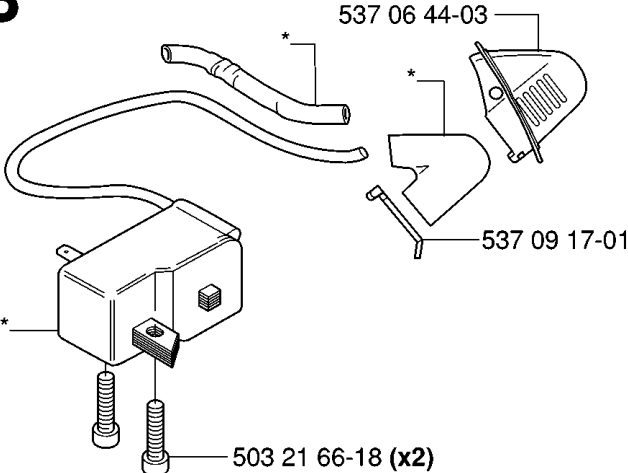

B

*compl 537 41 88-01