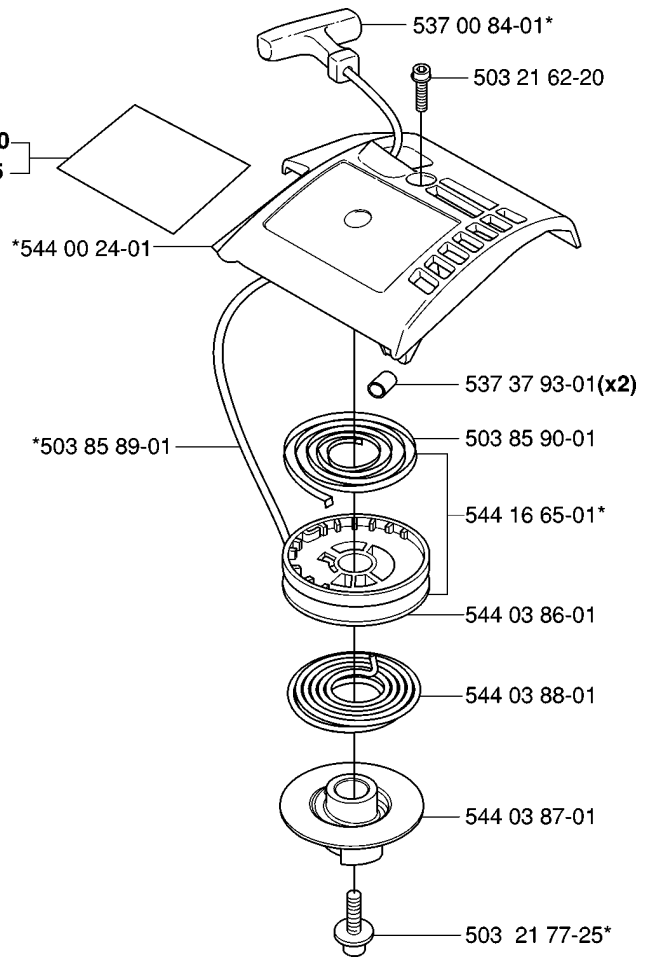

L *compl 537 28 00-05

HANDLE & CONTROLS

326 HD75 X-SERIES, 2006-07

Part No	Description	Remark	QTY KIT
503 21 06-22	SCREW IHSCT		2
503 21 07-16	SCREW IHSCT		3
503 21 27-13	SCREW CCRPANT		1
503 21 29-06	SCREW CCRPANT		1
503 21 68-16	SCREW IHSCT		2
503 21 68-16	SCREW IHSCT		2
503 21 68-16	SCREW IHSCT		2
503 73 45-01	LABEL		1
503 73 45-01	LABEL		1
503 77 05-01	LOCKING BUTTON		1
503 77 06-01	RECOIL SPRING		1
503 77 09-01	SECURING PLATE		1
503 77 10-03	FRONT HANDLE		1
503 79 15-02	LATCH		1
506 01 44-02	THROTTLE TRIGGER		1
537 08 06-01	SPRING		1
537 08 07-01	SPRING		1
537 08 07-01	SPRING		1
537 08 08-01	SPRING		2
537 10 51-02	WIRING		1
537 18 39-01	THROTTLE LOCKOUT		1
537 28 00-05	HANDLE ASSY		1
537 41 90-01	SWITCH		1
734 11 25-41	WASHER		1
740 44 16-00	O-RING		1

H *compl 544 00 25-01

537 35 34-36 **326HD60**
537 35 34-37 **326HD75**

537 35 34-36 **326HD60**

537 35 34-37 **326HD75**

**compl 503 87 33-02

STARTER

326 HD75 X-SERIES, 2006-07

Part No	Description	Remark	QTY KIT
503 21 62-20	SCREW IHSCFT		1
503 21 77-25	SCREW IHSCFT		1
503 85 89-01	STARTER CORD		1
503 85 90-01	RECOIL SPRING		1
503 87 33-02	BRIDGE		1
503 87 35-02	STARTER PAWL		1
503 87 36-01	SPRING		1
537 00 84-01	STARTER HANDLE		1
537 35 34-36	LABEL		1
537 35 34-36	LABEL		1
537 35 34-37	LABEL		1
537 35 34-37	LABEL		1
537 37 93-01	SPACING SLEEVE		2
544 00 24-01	STARTER HOUSING		1
544 00 25-01	STARTER ASSY		1
544 03 86-01	STARTER PULLEY		1
544 03 87-01	DRIVER		1
544 03 88-01	SPRING		1
544 16 65-01	STARTER PULLEY ASSY		1
731 71 16-51	HEXAGON NUT FLANGE		1
735 31 08-20	E-CLIP		1