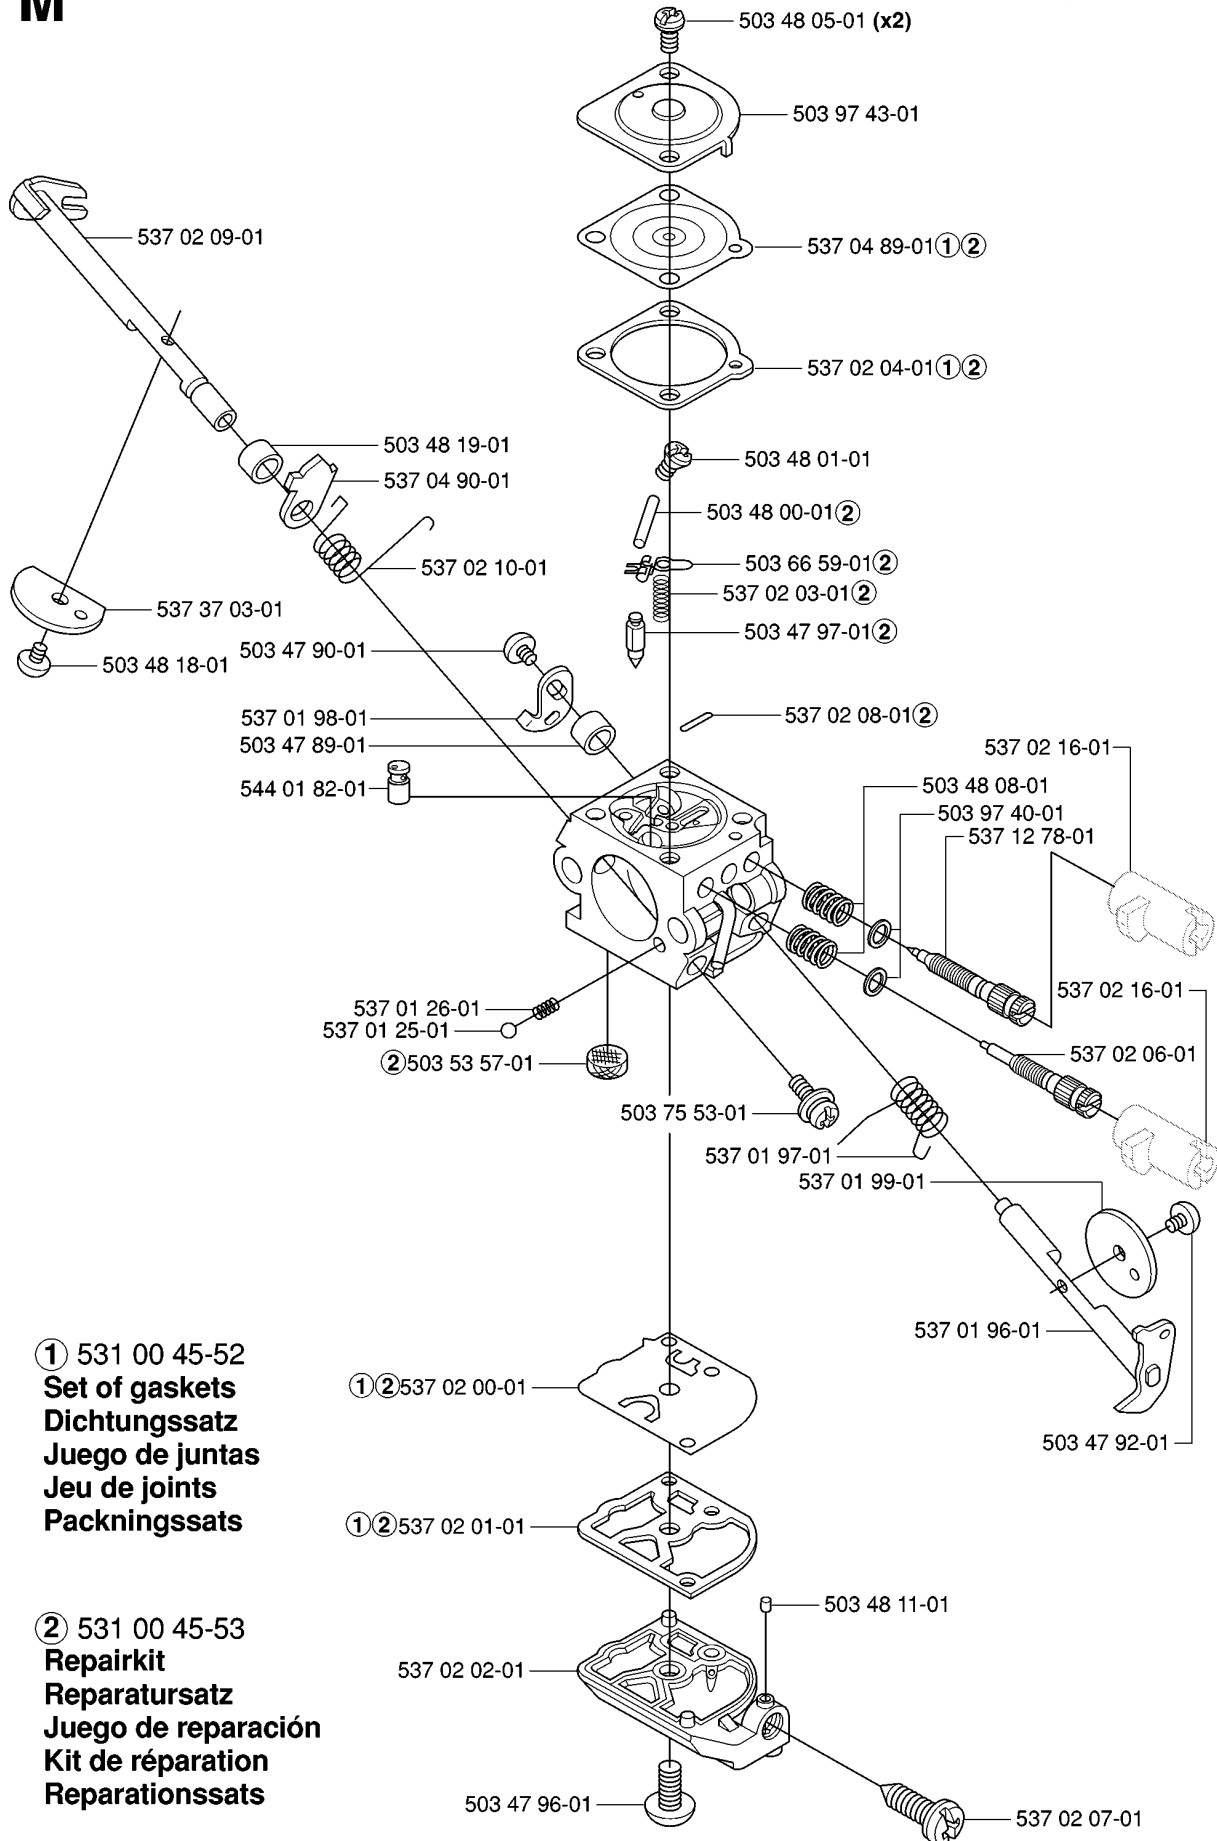

M compl 503 28 34-02

ZAMA C1Q - EL 25A

① 531 00 45-52
Set of gaskets
Dichtungssatz
Juego de juntas
Jeu de joints
Packningssats

② 531 00 45-53
Repairkit
Reparatursatz
Juego de reparación
Kit de réparation
Reparationssats