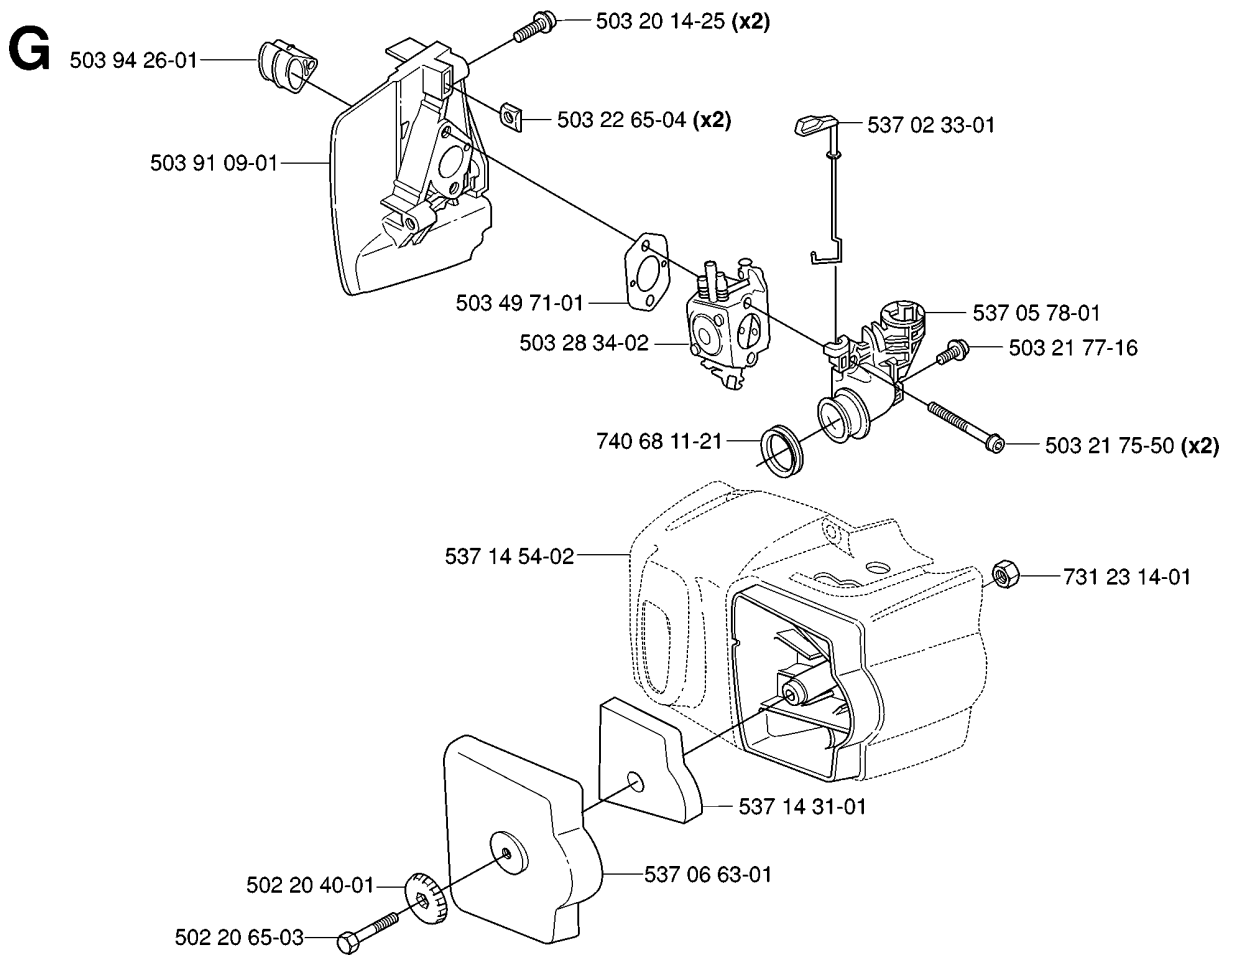

CARBURETOR

326 HD75 X-SERIES, 2006-07

Part No	Description	Remark	QTY KIT
503 28 34-02	CARBURETTOR		1
503 47 89-01	COLLAR		1
503 47 90-01	SCREW		1
503 47 92-01	SCREW		1
503 47 96-01	SCREW		1
503 47 97-01	VALVE		1
503 48 00-01	PIN RETAINING SCREW		1
503 48 01-01	SCREW		1
503 48 05-01	SCREW		2
503 48 08-01	SPRING		1
503 48 11-01	PIECE		1
503 48 18-01	SCREW		1
503 48 19-01	COLLAR		1
503 53 57-01	STRAINER		1
503 66 59-01	LEVER		1
503 75 53-01	SCREW		1
503 97 40-01	WASHER		1
503 97 43-01	COVER		1
537 01 25-01	BALL		1
537 01 26-01	SPRING		1
537 01 96-01	SHAFT ASSY		1
537 01 97-01	SPRING		1
537 01 98-01	LEVER		1
537 01 99-01	VALVE		1
537 02 00-01	DIAPHRAGM PUMP		1
537 02 01-01	GASKET		1
537 02 02-01	COVER		1
537 02 03-01	SPRING		1
537 02 04-01	GASKET		1
537 02 06-01	SCREW		1
537 02 07-01	SCREW		1
537 02 08-01	PLUG		1
537 02 09-01	SHAFT ASSY		1
537 02 10-01	SPRING		1
537 02 16-01	LIMITER CAP		1
537 02 16-01	LIMITER CAP		1
537 04 89-01	DIAPHRAGM		1
537 04 90-01	LEVER		1
537 12 78-01	SCREW		1
537 37 03-01	VALVE		1
544 01 82-01	MAIN NOZZLE		1

CARBURETOR & AIR FILTER

326 HD75 X-SERIES, 2006-07

Part No	Description	Remark	QTY KIT
502 20 40-01	KNOB		1
502 20 65-03	SCREW EHHM		1
503 20 14-25	SCREW IHSCFMO		2
503 21 75-50	SCREW IHSCFT		2
503 21 77-16	SCREW IHSCFT		1
503 22 65-04	SQUARE NUT		2
503 28 34-02	CARBURETTOR		1
503 49 71-01	GASKET		1
503 91 09-01	INSULATION WALL		1
503 94 26-01	INLET PIPE		1
537 02 33-01	CHOKE CONTROL		1
537 05 78-01	BRACKET		1
537 06 63-01	FILTER COVER		1
537 14 31-01	AIR FILTER ASSY		1
537 14 54-02	CYLINDER COVER		1
731 23 14-01	HEXAGON NUT		1
740 68 11-21	V-RING		1

A *compl 537 12 81-03

CRANKSHAFT

326 HD75 X-SERIES, 2006-07

Part No	Description	Remark	QTY KIT
503 71 22-01	BEARING		1
503 94 02-03	BEARING CAGE		1
503 94 05-01	CUP		1
537 12 81-03	CRANKSHAFT ASSY		1
537 12 88-02	BEARING CAGE		1