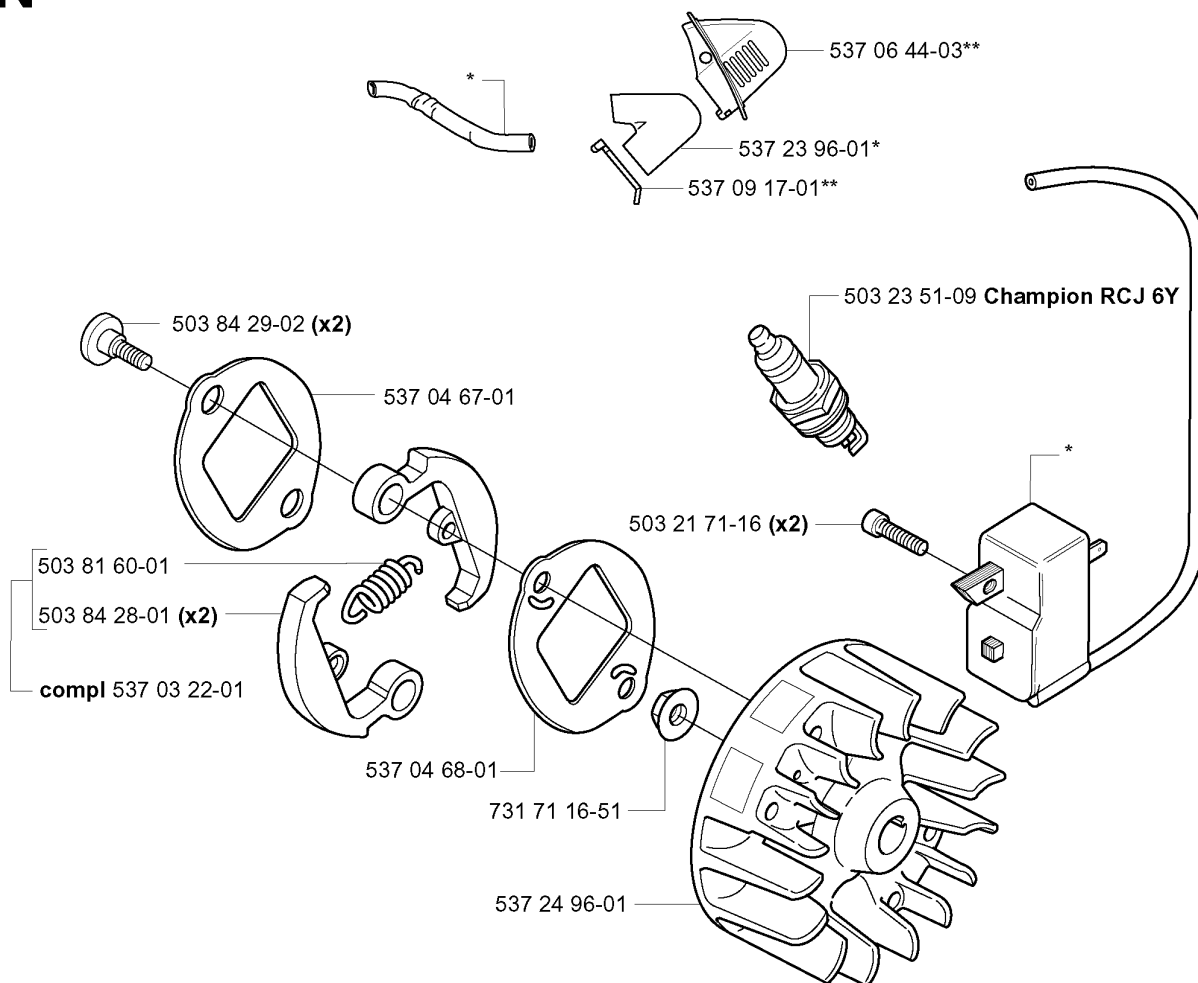

S Duo Balance
*compl 537 27 57-01
*compl 537 27 57-03 US

HARNESS

326 Lx, 2006-04

Part No	Description	Remark	QTY KIT
502 02 28-01	HARNESS		1
502 02 29-02	HARNESS		1
502 02 30-02	HARNESS		1
502 02 38-01	HARNESS		1
503 99 61-01	HARNESS		1
503 99 61-01	HARNESS		3
503 99 61-01	HARNESS		1
503 99 61-01	HARNESS		1
503 99 61-03	BAND		1
503 99 61-03	BAND		1
537 11 35-01	RETAINER		1
537 17 54-01	HARNESS		3
537 27 57-01	HARNESS		1
537 27 57-03	HARNESS	US	1
537 27 59-01	HIP PAD		1
537 27 59-01	HIP PAD		1
537 28 83-01	FRONT PIECE		1
537 28 84-01	FRONT PIECE		1
735 31 09-20	HARNESS		1

N *compl 537 04 23-01

**compl 537 06 33-02 (326)

IGNITION SYSTEM & CLUTCH

326 Lx, 2006-04

Part No	Description	Remark	QTY KIT
503 21 71-16	SCREW IHSCT		2
503 23 51-09	SPARK PLUG	CHAMPION RCJ 6Y	1
503 81 60-01	CLUTCH SPRING		1
503 84 28-01	CLUTCH SHOE		2
503 84 29-02	SCREW		2
537 03 22-01	CLUTCH ASSY		1
537 04 23-01	ELECTRONIC MODULE		1
537 04 67-01	WASHER		1
537 04 68-01	WASHER		1
537 06 33-02	COVER	326	1
537 06 44-03	COVER		1
537 09 17-01	SECURING PLATE		1
537 23 96-01	SPARK PLUG CAP		1
537 24 96-01	FLYWHEEL		1
731 71 16-51	HEXAGON NUT FLANGE		1