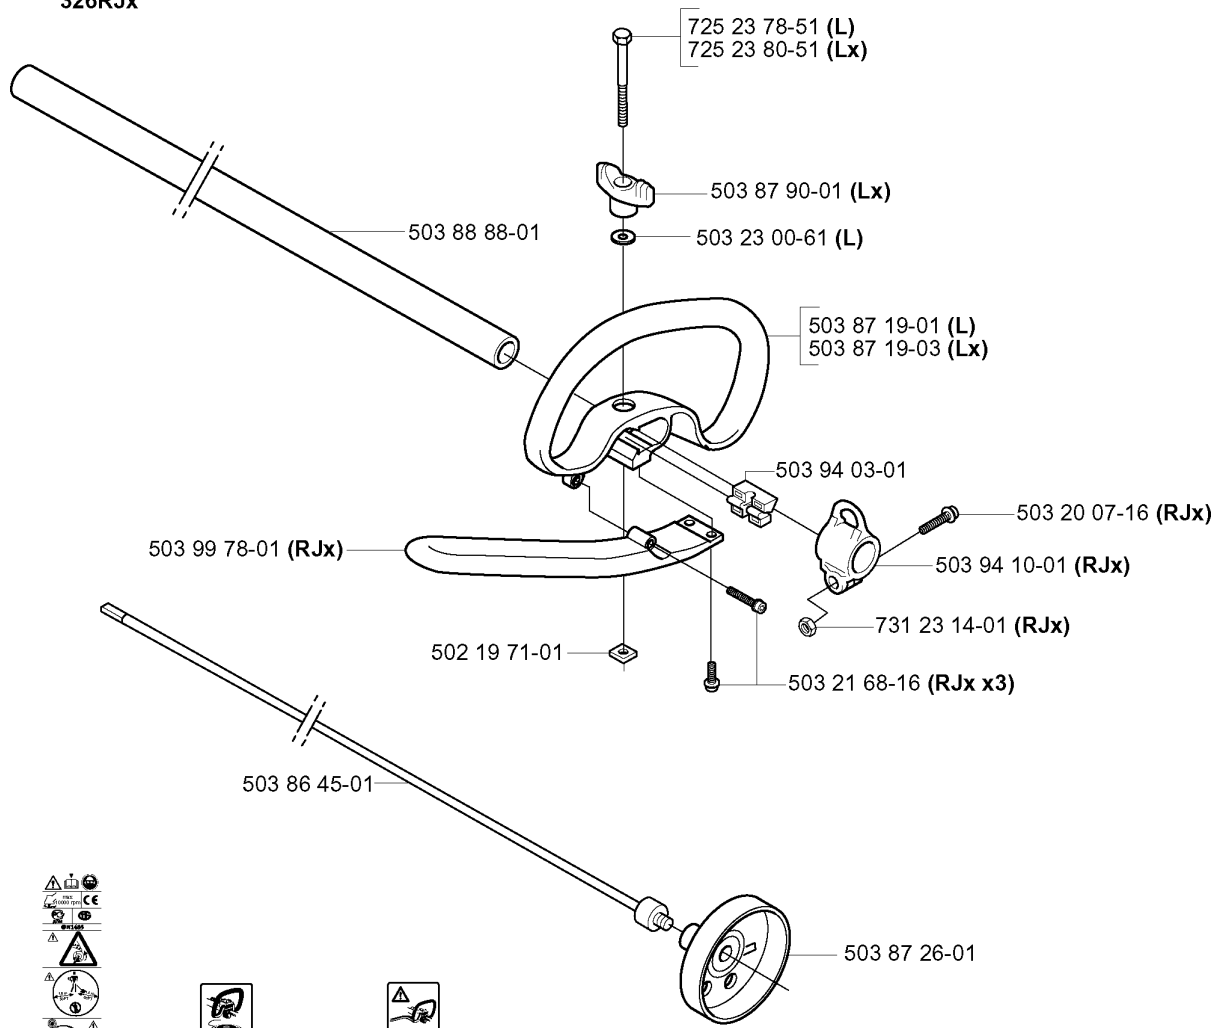

E 323R
326Rx
*compl 503 72 43-09

326Rx

323R

SHAFT & HANDLE

326 Lx, 2006-04

Part No	Description	Remark	QTY KIT
502 19 71-01	SQUARE NUT		1
502 19 95-03	HANDLEBAR		1
502 20 38-01	KNOB		1
502 21 12-01	STAPLE		1
503 20 02-45	SCREW IHSCFM		1
503 20 07-16	SCREW IHSCFM	RJX	1
503 21 68-16	SCREW IHSCFT	RJX X3	1
503 21 75-25	SCREW IHSCFT		1
503 23 00-61	WASHER	L	1
503 72 29-01	COVER		1
503 72 43-09	HANDLEBAR		1
503 75 00-01	HANDLEBAR BRACKET		1
503 79 56-01	LABEL		1
503 86 45-01	DRIVE SHAFT		1
503 87 19-01	HANDLE.LOOP	L	1
503 87 19-03	HANDLE	LX	1
503 87 26-01	CLUTCH DRUM ASSY		1
503 87 90-01	KNOB	LX	1
503 88 23-01	BRACKET		1
503 88 88-01	TUBE		1
503 94 03-01	DISTANCE		1
503 94 10-01	HOOK	RJX	1
503 96 31-01	BRACKET		1
503 99 78-01	HANDLE	RJX	1
537 10 10-01	LABEL	RJX	1
537 17 28-01	HANDLE		1
537 17 29-01	COVER		1
537 29 48-01	LABEL		1
725 23 78-51	SCREW EHHM	L	1
725 23 80-51	SCREW EHHM	LX	1
725 23 86-51	SCREW EHHM		1
731 23 14-01	HEXAGON NUT	RJX	1

B 326C

SHAFT & HANDLE

326 Lx, 2006-04

Part No	Description	Remark	QTY KIT
503 21 98-25	SCREW		1
503 21 98-35	SCREW		1
503 22 26-01	NUT		1
503 79 56-01	LABEL		1
503 88 41-01	CLUTCH DRUM		1
530 03 85-99	BRACKET		1
530 05 38-00	SHAFT		1
530 09 45-43	DRIVER		1
537 07 37-01	SPACING TUBE		1
537 07 68-03	HANDLE		1
537 15 42-01	SHAFT		1
537 29 48-02	LABEL		1
731 23 16-01	HEXAGON NUT		1
735 31 12-00	CIRCLIP		1

C 323L
326L, Lx
326RJx

SHAFT & HANDLE

326 Lx, 2006-04

Part No	Description	Remark	QTY KIT
502 19 71-01	SQUARE NUT		1
503 20 07-16	SCREW IHSCFM		1
503 21 68-16	SCREW IHSCF		4
503 23 00-61	WASHER		1
503 79 56-01	LABEL		1
503 86 45-01	DRIVE SHAFT		1
503 87 19-01	HANDLE.LOOP		1
503 87 19-03	HANDLE		1
503 87 26-01	CLUTCH DRUM ASSY		1
503 87 90-01	KNOB		1
503 88 88-01	TUBE		1
503 94 03-01	DISTANCE		1
503 94 10-01	HOOK		1
503 99 78-01	HANDLE		1
537 10 10-01	LABEL		1
537 29 48-01	LABEL		1
725 23 78-51	SCREW EHHM		1
725 23 80-51	SCREW EHHM		1
731 23 14-01	HEXAGON NUT		1
731 23 14-01	HEXAGON NUT		1
731 23 14-01	HEXAGON NUT		1