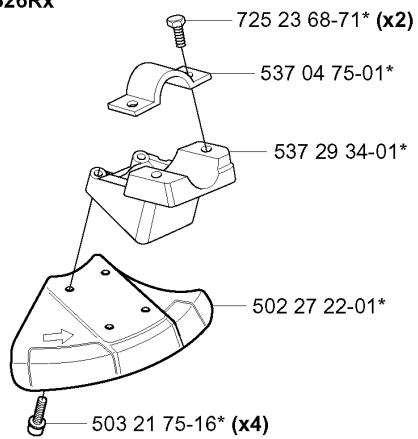

S Accessories
Zubehöre
Accessoires
Accesorios
Tillbehör

*compl 537 29 95-01
323R
326Rx