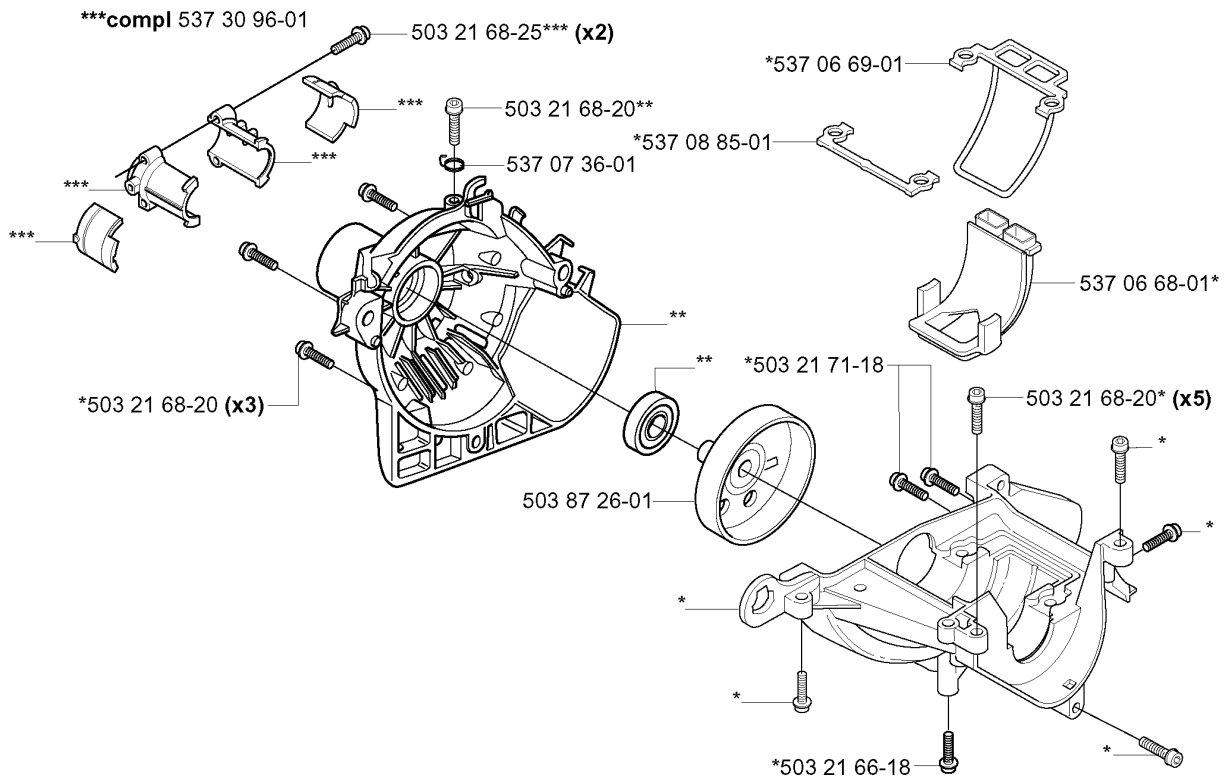

H 323L, R

J 326C, L, Lx, LDx, RX, RJx

COVER

326 Lx, 2006-04

Part No	Description	Remark	QTY KIT
503 21 35-12	SCREW CCRPANT		1
503 21 68-20	SCREW IHSCFT		3
503 21 68-20	SCREW IHSCFT		1
503 21 68-20	SCREW IHSCFT		1
503 21 71-16	SCREW IHSCFT		1
503 96 13-01	SCREW	RX	2
503 97 21-01	COVER	RX	1
503 98 12-41	LABEL		1
503 98 12-42	LABEL		1
537 06 61-01	CYLINDER COVER		1
537 06 65-01	HEAT PROTECTOR		1
537 06 66-01	ARM PROTECTION		1
537 10 44-01	ARM PROTECTION		1
537 32 02-01	CYLINDER COVER		1
537 32 08-01	HEAT PROTECTOR		1
731 23 14-01	HEXAGON NUT		1

Q *compl 537 08 52-01
 **compl 537 04 12-03

CRANKCASE

326 Lx, 2006-04

Part No	Description	Remark	QTY KIT
503 21 66-18	SCREW IHSC T		1
503 21 68-20	SCREW IHSC FT		3
503 21 68-20	SCREW IHSC FT		5
503 21 68-20	SCREW IHSC FT		1
503 21 68-25	SCREW IHSC FT		2
503 21 71-18	SCREW IHSC T		1
503 87 26-01	CLUTCH DRUM ASSY		1
537 04 12-03	CLUTCH COVER		1
537 06 68-01	INSERT CRANKCASE		1
537 06 69-01	GASKET CRANKCASE		1
537 07 36-01	SPRING		1
537 08 52-01	CRANKCASE		1
537 08 85-01	GASKET		1
537 30 96-01	COMPRESSION SLEEVE		1