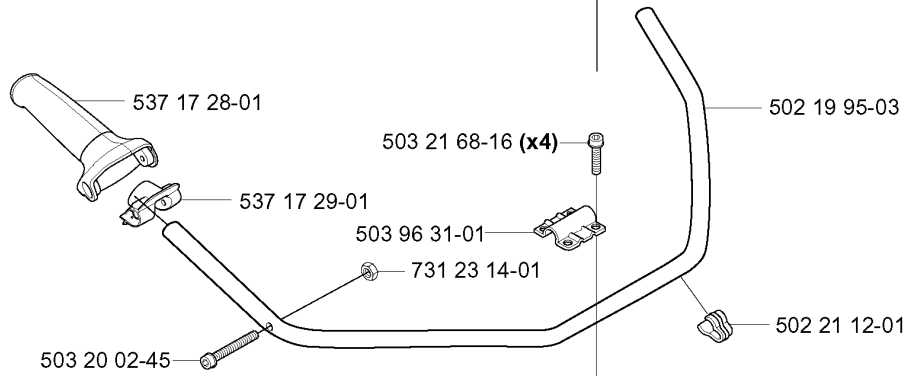

E 323R
326Rx
*compl 503 72 43-09

326Rx

323R