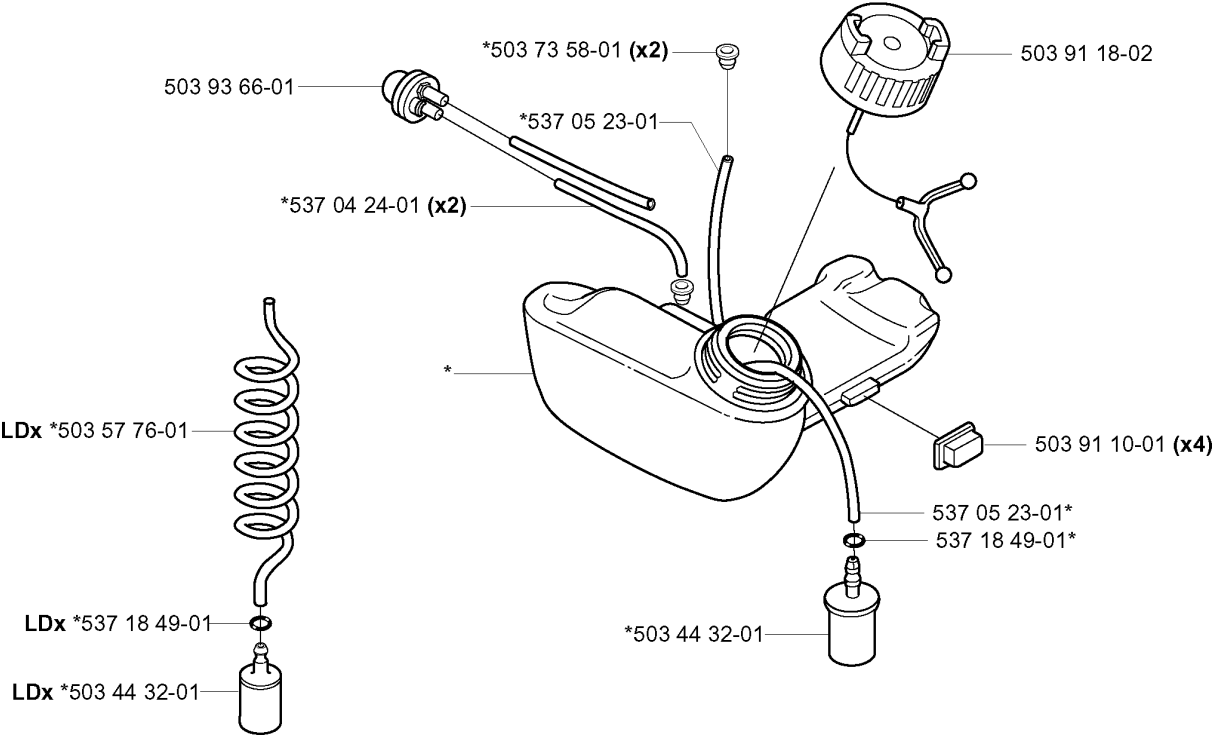

M *compl 537 06 86-01 C, L, Lx, R, RJx, Rx

*compl 537 06 86-02 LDx