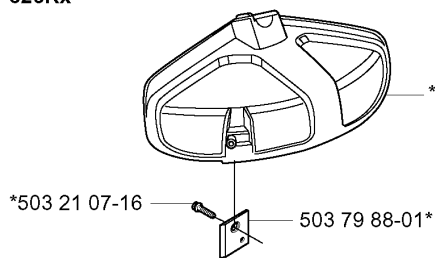

*compl 503 93 42-02
323R
326Rx