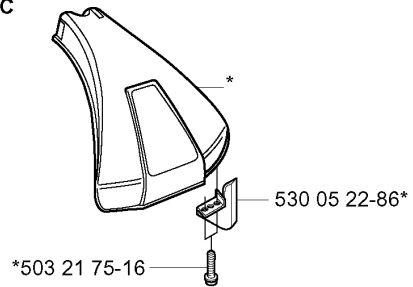

*compl 537 02 61-01
326C