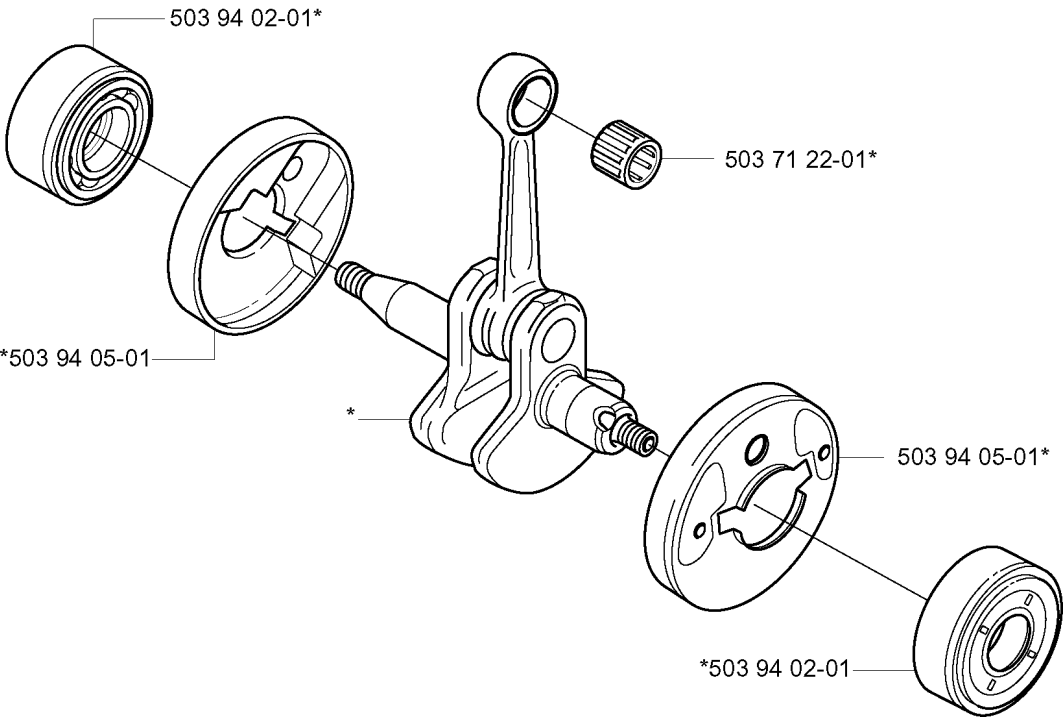

R *compl 503 85 24-74