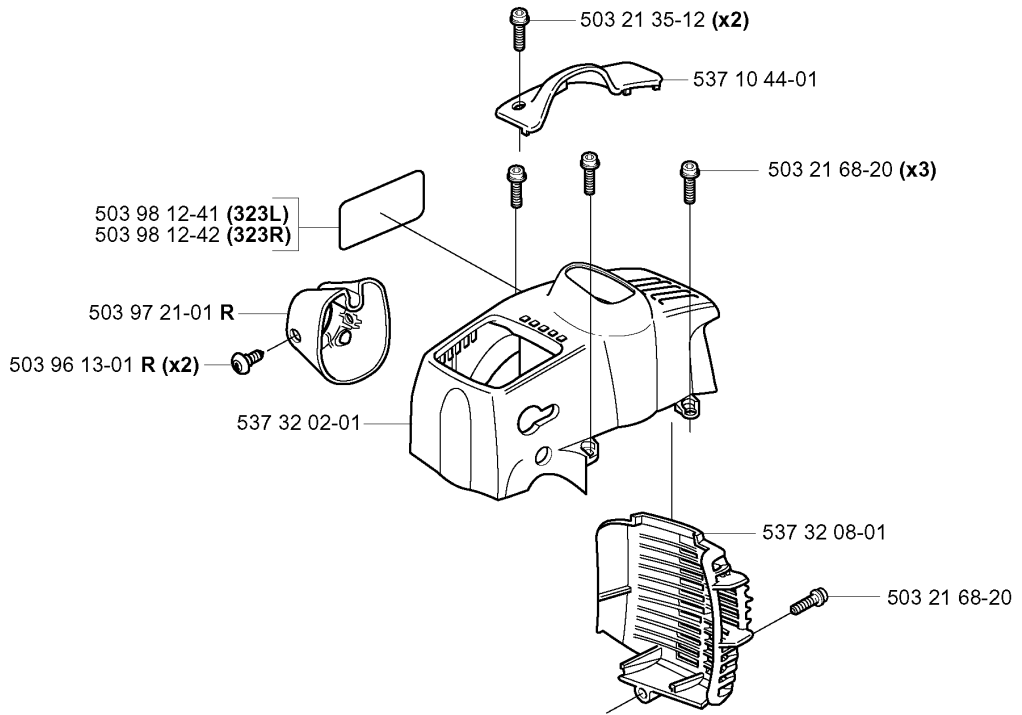

H 323L, R

J 326C, L, Lx, LDx, RX, RJx