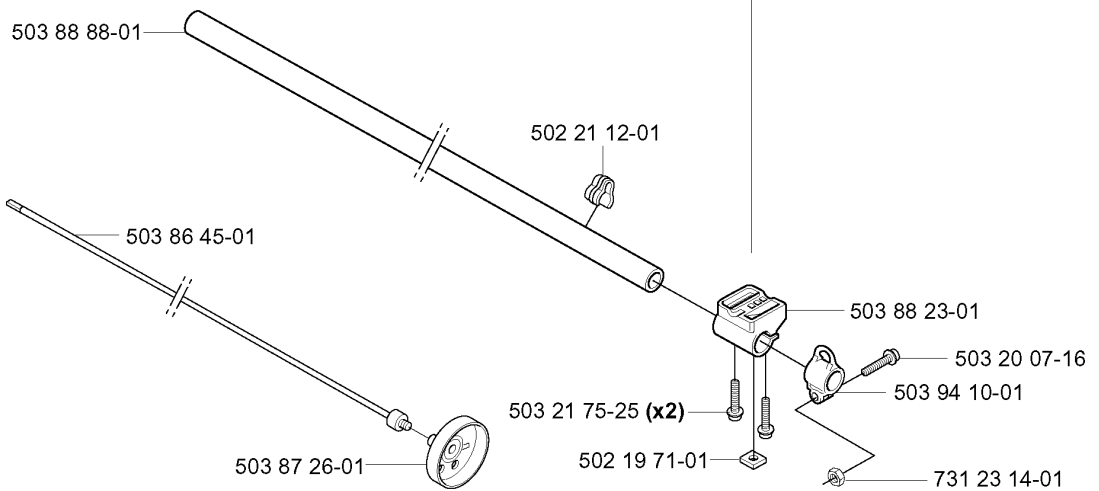

E 323R
326Rx
*compl 503 72 43-09

326Rx

323R