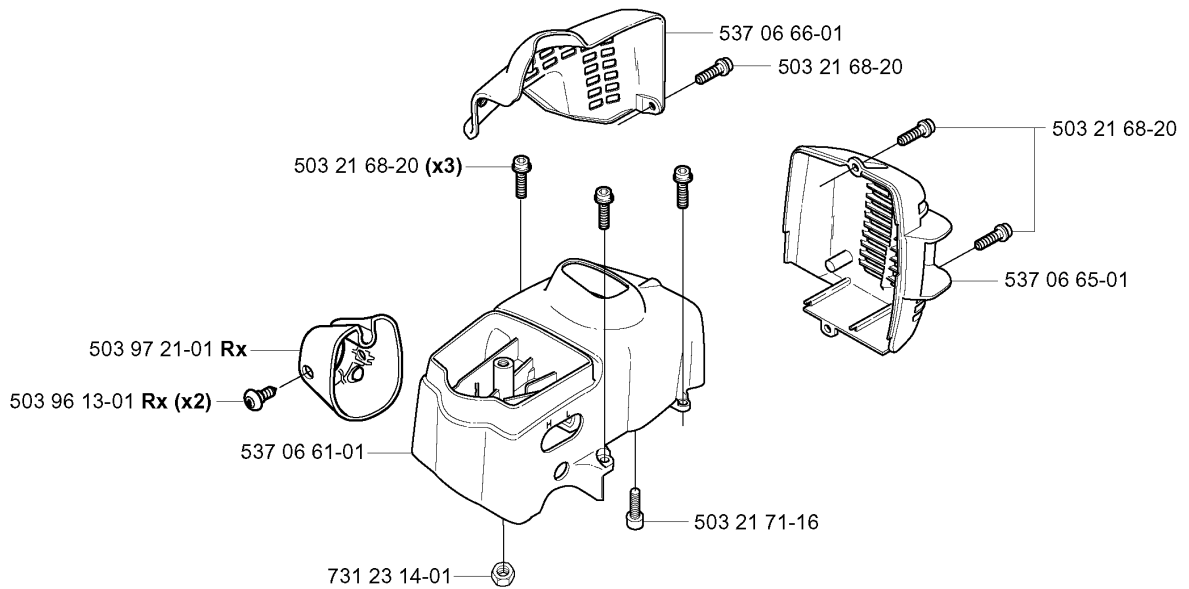

J 326C, L, Lx, LDx, RX, RJx