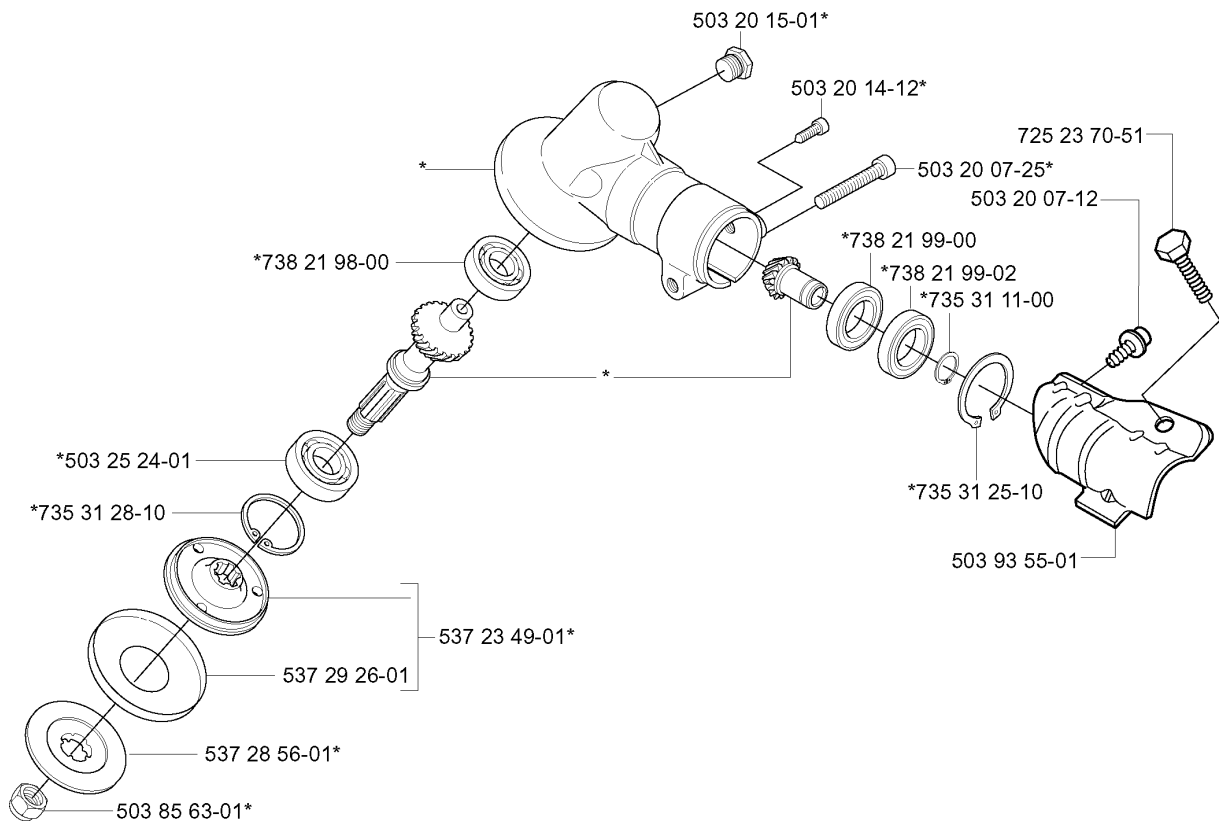

A 323L, R
326L, Lx, LDx, Rx, RJx
*compl 537 19 92-02