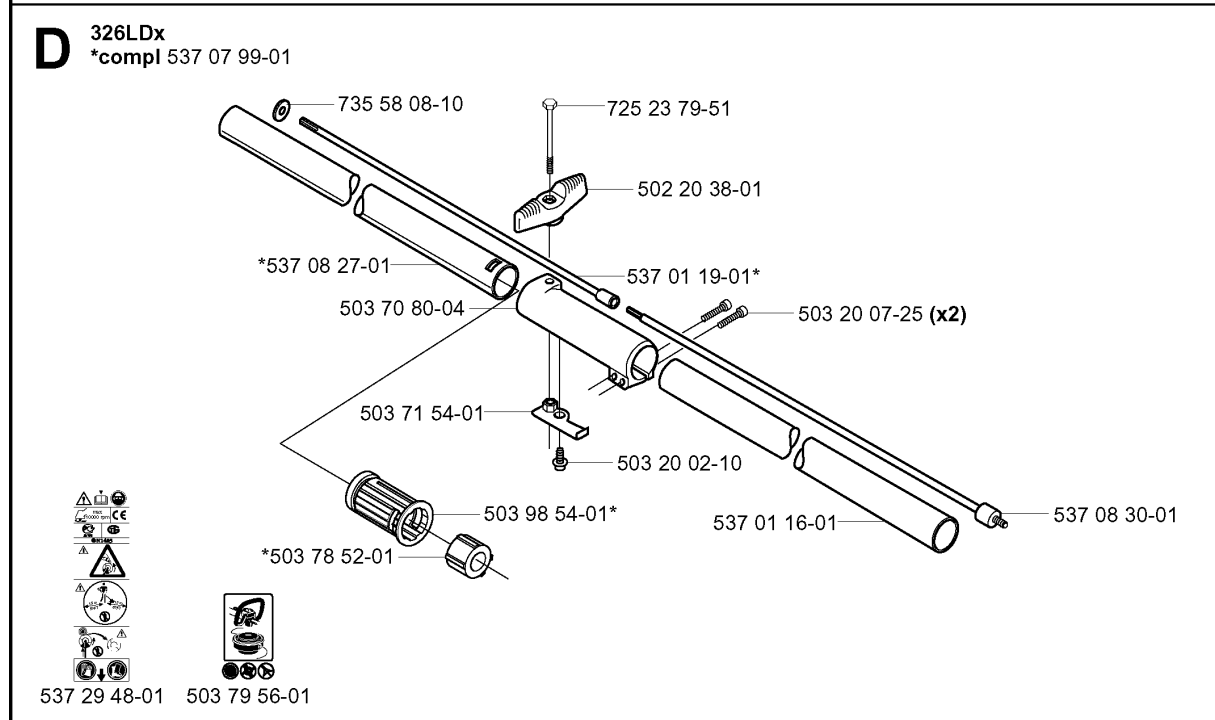

N *compl 537 04 23-01

**compl 537 06 33-02 (326)

IGNITION SYSTEM & CLUTCH

326 Lx, 2006-04

Part No	Description	Remark	QTY KIT
503 21 71-16	SCREW IHSCT		2
503 23 51-09	SPARK PLUG	CHAMPION RCJ 6Y	1
503 81 60-01	CLUTCH SPRING		1
503 84 28-01	CLUTCH SHOE		2
503 84 29-02	SCREW		2
537 03 22-01	CLUTCH ASSY		1
537 04 23-01	ELECTRONIC MODULE		1
537 04 67-01	WASHER		1
537 04 68-01	WASHER		1
537 06 33-02	COVER	326	1
537 06 44-03	COVER		1
537 09 17-01	SECURING PLATE		1
537 23 96-01	SPARK PLUG CAP		1
537 24 96-01	FLYWHEEL		1
731 71 16-51	HEXAGON NUT FLANGE		1