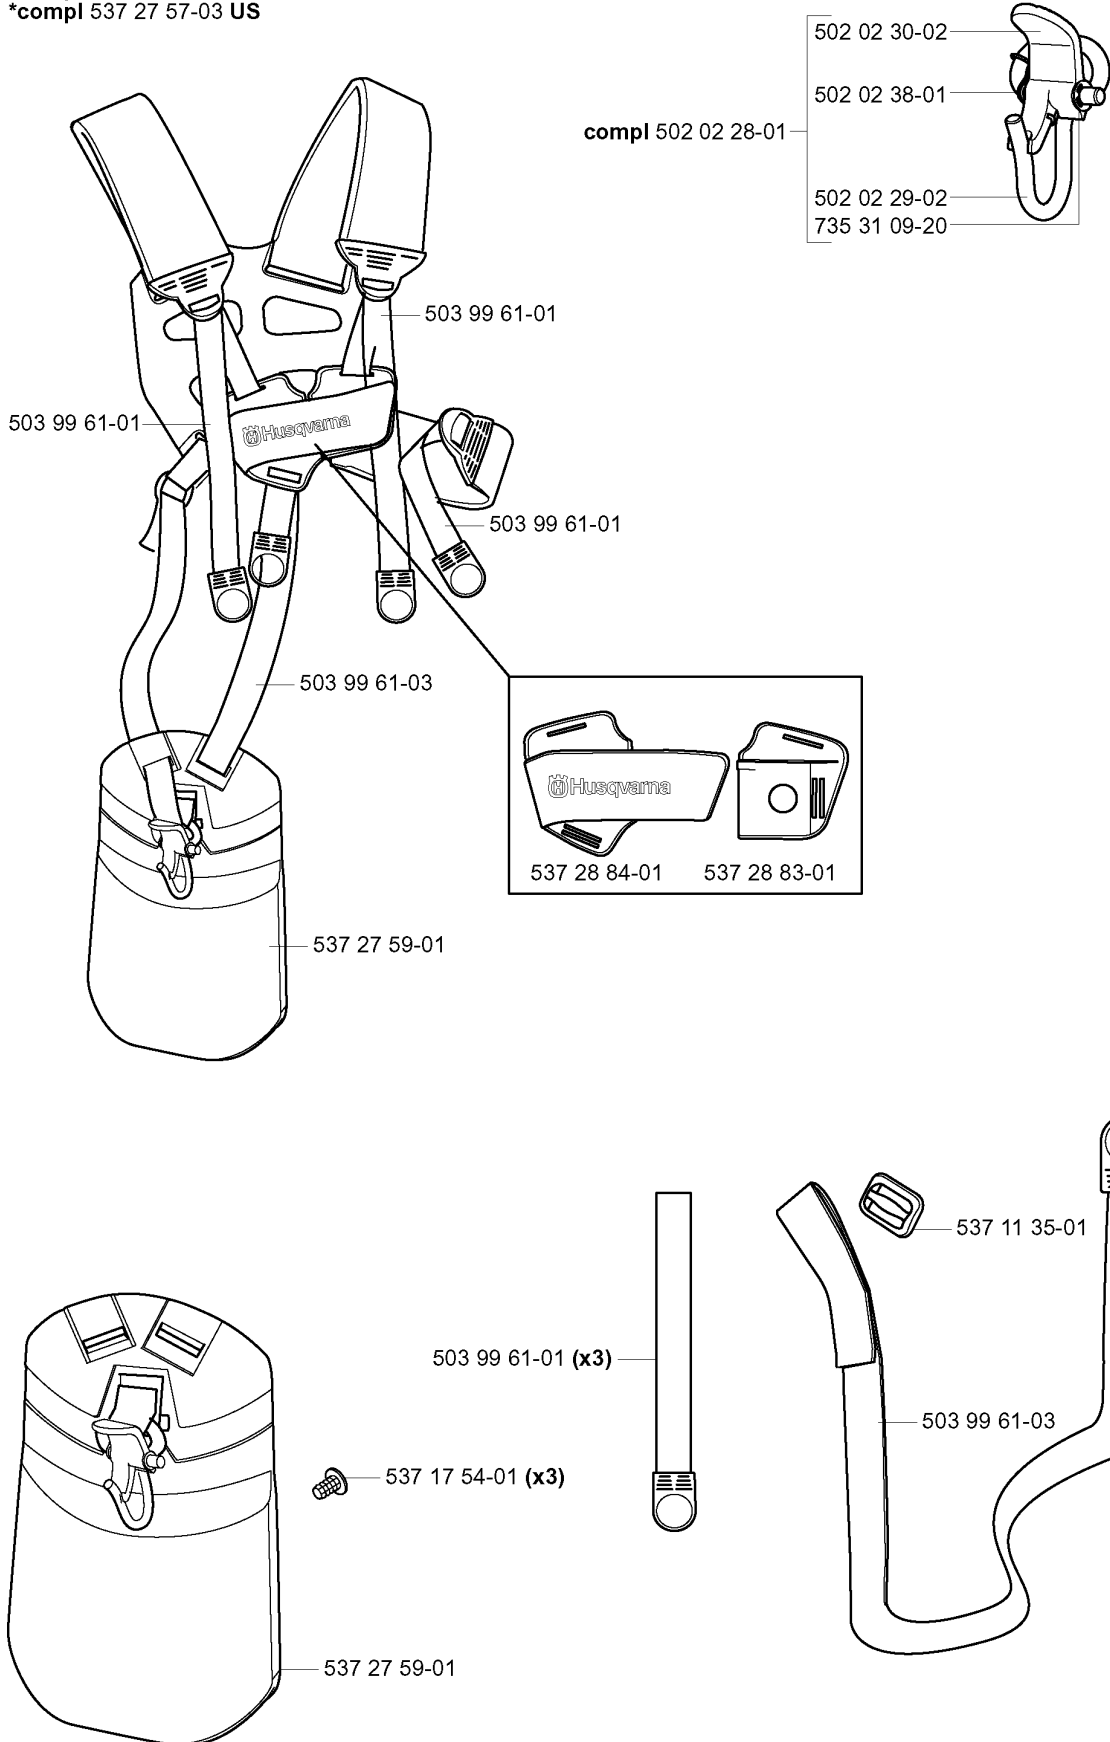

S Duo Balance
*compl 537 27 57-01
*compl 537 27 57-03 US

HARNESS

326 Lx, 2006-04

Part No	Description	Remark	QTY KIT
502 02 28-01	HARNESS		1
502 02 29-02	HARNESS		1
502 02 30-02	HARNESS		1
502 02 38-01	HARNESS		1
503 99 61-01	HARNESS		1
503 99 61-01	HARNESS		3
503 99 61-01	HARNESS		1
503 99 61-01	HARNESS		1
503 99 61-03	BAND		1
503 99 61-03	BAND		1
537 11 35-01	RETAINER		1
537 17 54-01	HARNESS		3
537 27 57-01	HARNESS		1
537 27 57-03	HARNESS	US	1
537 27 59-01	HIP PAD		1
537 27 59-01	HIP PAD		1
537 28 83-01	FRONT PIECE		1
537 28 84-01	FRONT PIECE		1
735 31 09-20	HARNESS		1