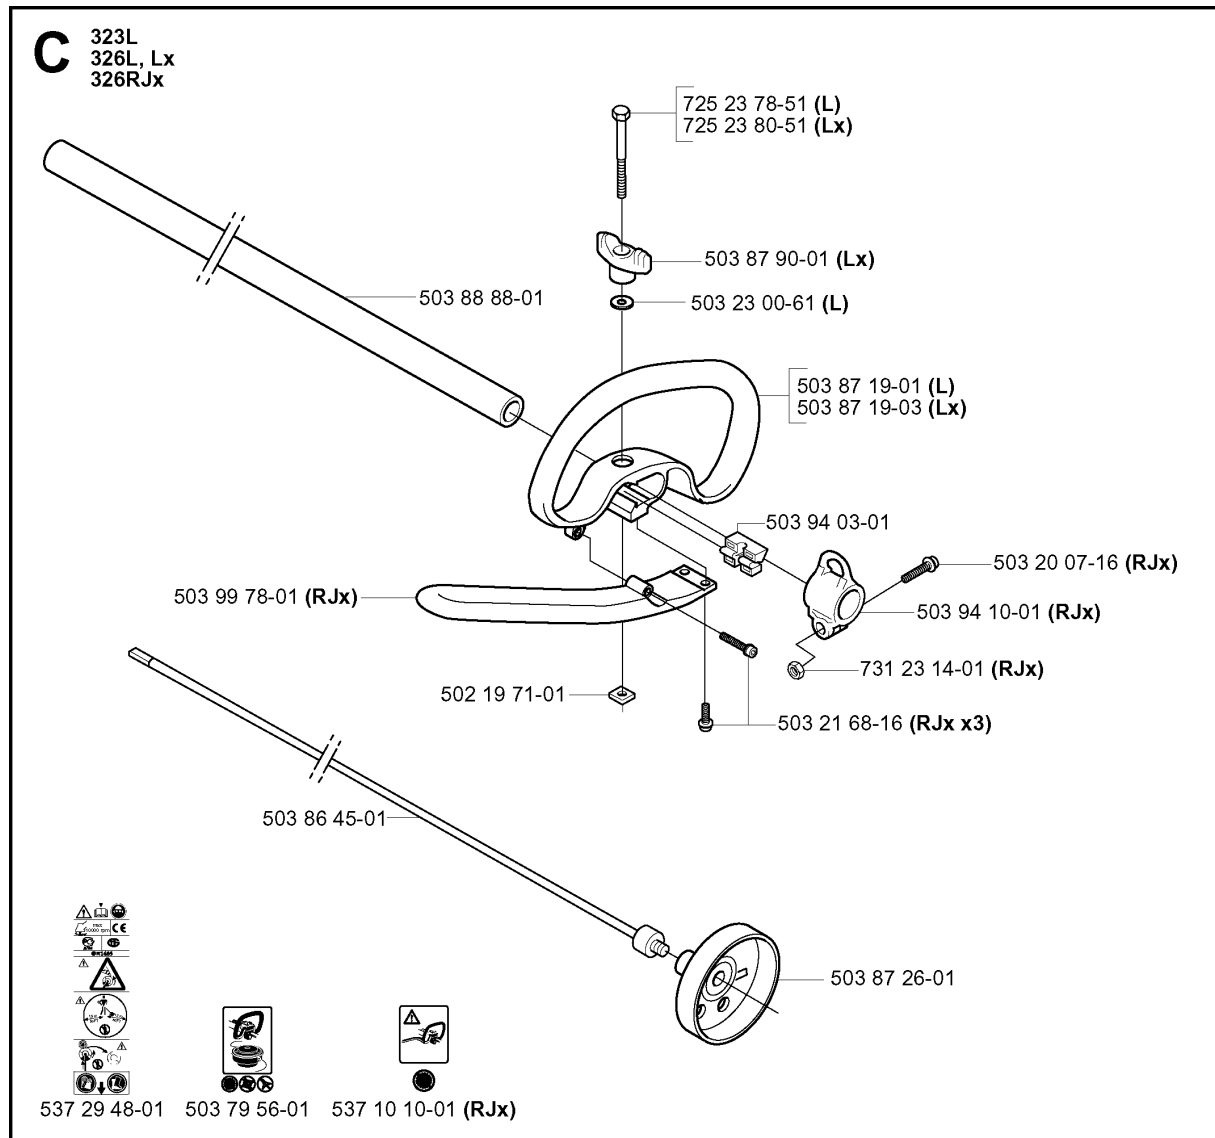

N *compl 537 04 23-01

**compl 537 06 33-02 (326)

IGNITION SYSTEM & CLUTCH

326 Lx, 2006-04

Part No	Description	Remark	QTY KIT
503 21 71-16	SCREW IHSCT		2
503 23 51-09	SPARK PLUG	CHAMPION RCJ 6Y	1
503 81 60-01	CLUTCH SPRING		1
503 84 28-01	CLUTCH SHOE		2
503 84 29-02	SCREW		2
537 03 22-01	CLUTCH ASSY		1
537 04 23-01	ELECTRONIC MODULE		1
537 04 67-01	WASHER		1
537 04 68-01	WASHER		1
537 06 33-02	COVER	326	1
537 06 44-03	COVER		1
537 09 17-01	SECURING PLATE		1
537 23 96-01	SPARK PLUG CAP		1
537 24 96-01	FLYWHEEL		1
731 71 16-51	HEXAGON NUT FLANGE		1