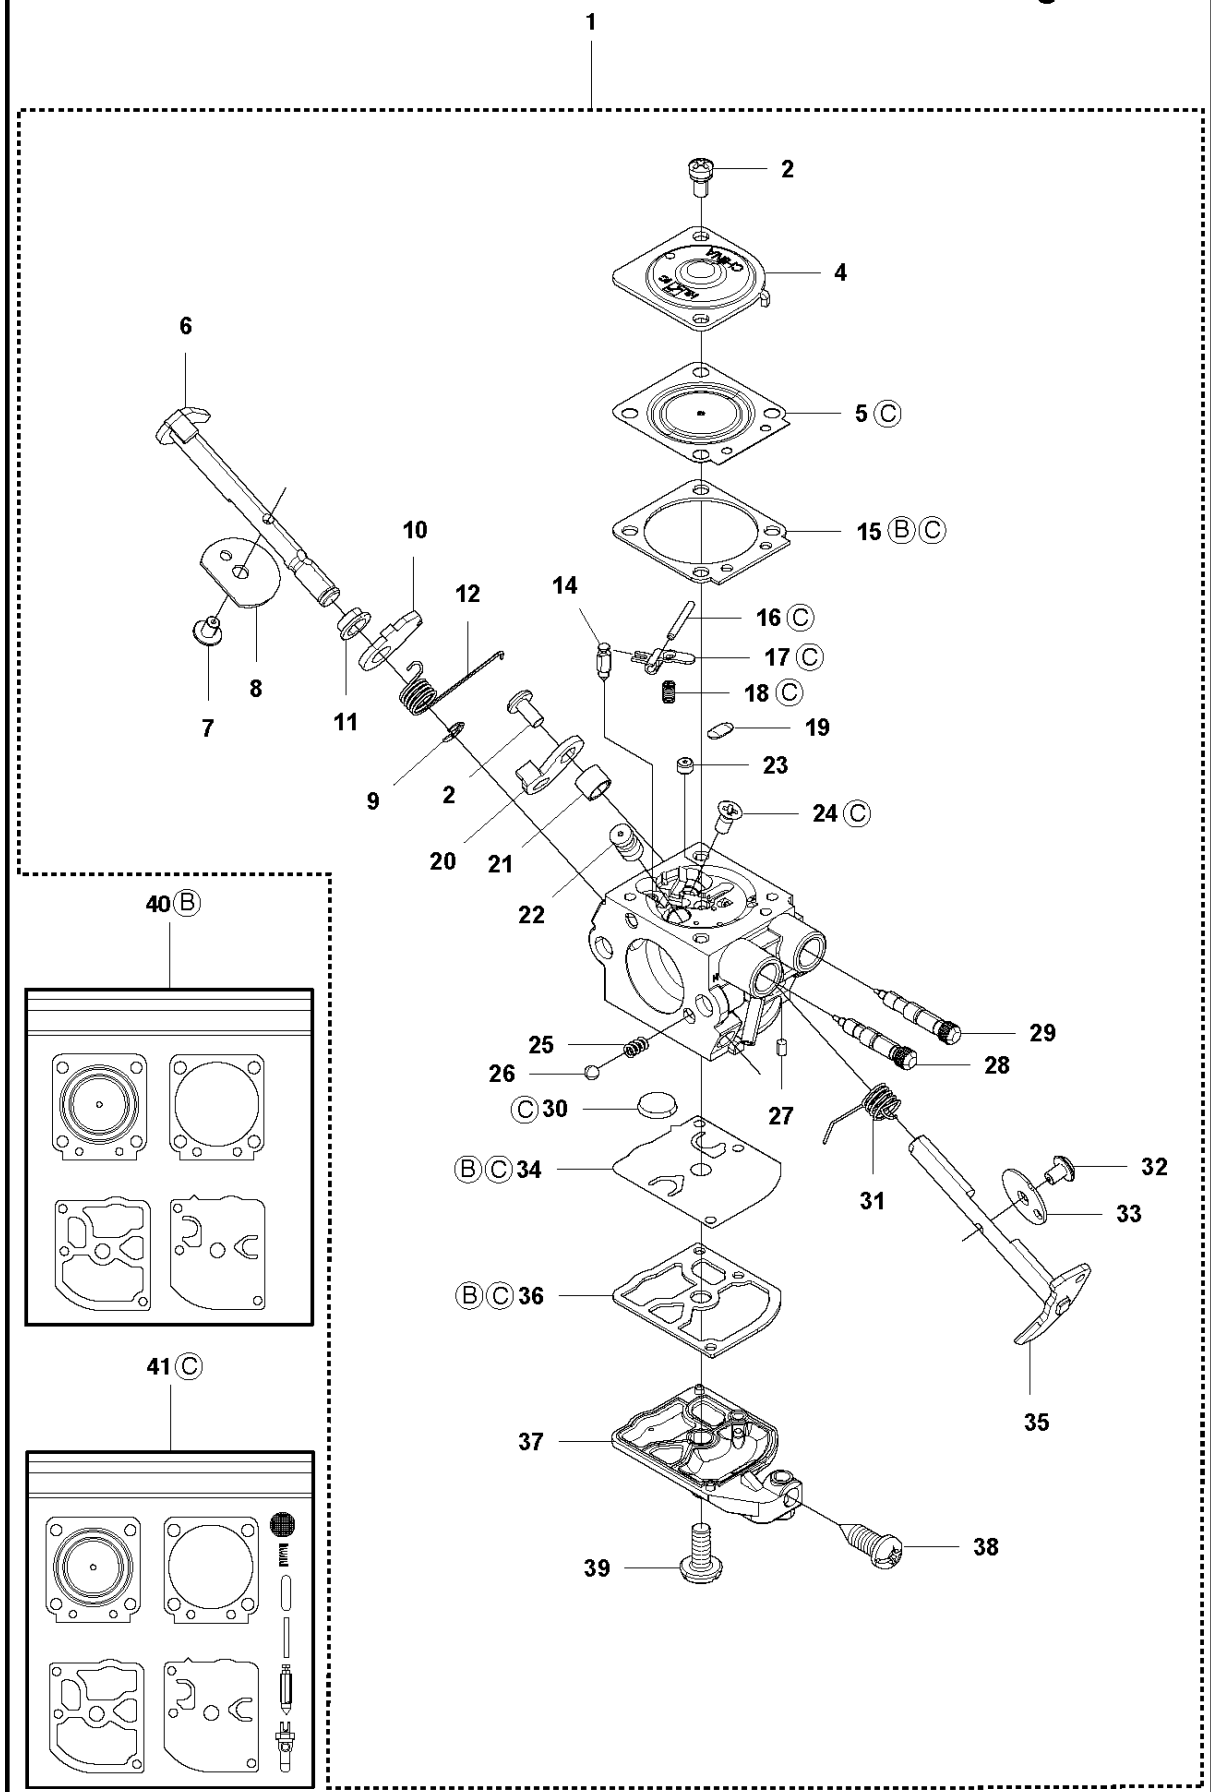

CARBURETOR (only option for US)

Hualong HQ-2

CARBURETOR

326 Lx, 2006-04

Ref	Part No	Description	Remark	QTY KIT	
1	576 01 98-01	CARBURETTOR	Hualong HQ-2, only option for US	1	
2	576 02 42-01	SCREW		2	1
4	576 02 36-01	COVER		1	1
5	576 02 24-01	DIAPHRAGM ASSY		1	1
6	576 02 30-01	SHAFT ASSY		1	1
7	576 02 41-01	SCREW		1	1
8	576 02 32-01	CHOKE		1	1
9	576 02 48-01	E-CLIP		1	1
10	576 02 31-01	LEVER		1	1
11	576 02 35-01	BUSHING		1	1
12	576 02 33-01	SPRING		1	1
14	576 02 01-01	VALVE		1	1
15	576 02 37-01	GASKET		1	1
16	576 02 03-01	PIN		1	1
17	576 02 04-01	LEVER		1	1
18	576 02 05-01	SPRING		1	1
19	576 02 06-01	PLUG		1	1
20	576 02 28-01	LEVER		1	1
21	576 02 29-01	BUSHING		1	1
22	576 02 07-01	MAIN NOZZLE		1	1
23	576 02 08-01	CHECK VALVE		1	1
24	576 02 43-01	SCREW		1	1
25	576 02 34-01	SPRING		1	1
26	576 02 47-01	BALL		1	1
27	576 02 23-01	BAR		1	1
28	576 02 10-01	NEEDLE		1	1
29	576 02 11-01	NEEDLE		1	1
30	576 02 15-01	SCREEN		1	1
31	576 02 27-01	SPRING		1	1
32	576 02 40-01	SCREW		1	1
33	576 02 26-01	THROTTLE		1	1
34	576 02 39-01	DIAPHRAGM PUMP		1	1
35	576 02 25-01	SHAFT ASSY		1	1
36	576 02 38-01	GASKET		1	1
37	576 02 20-01	COVER		1	1
38	576 02 22-01	SCREW		1	1
39	576 02 44-01	SCREW		1	1
40	581 74 35-01	GASKET KIT		1	1
41	581 74 37-01	REPAIR KIT		1	1