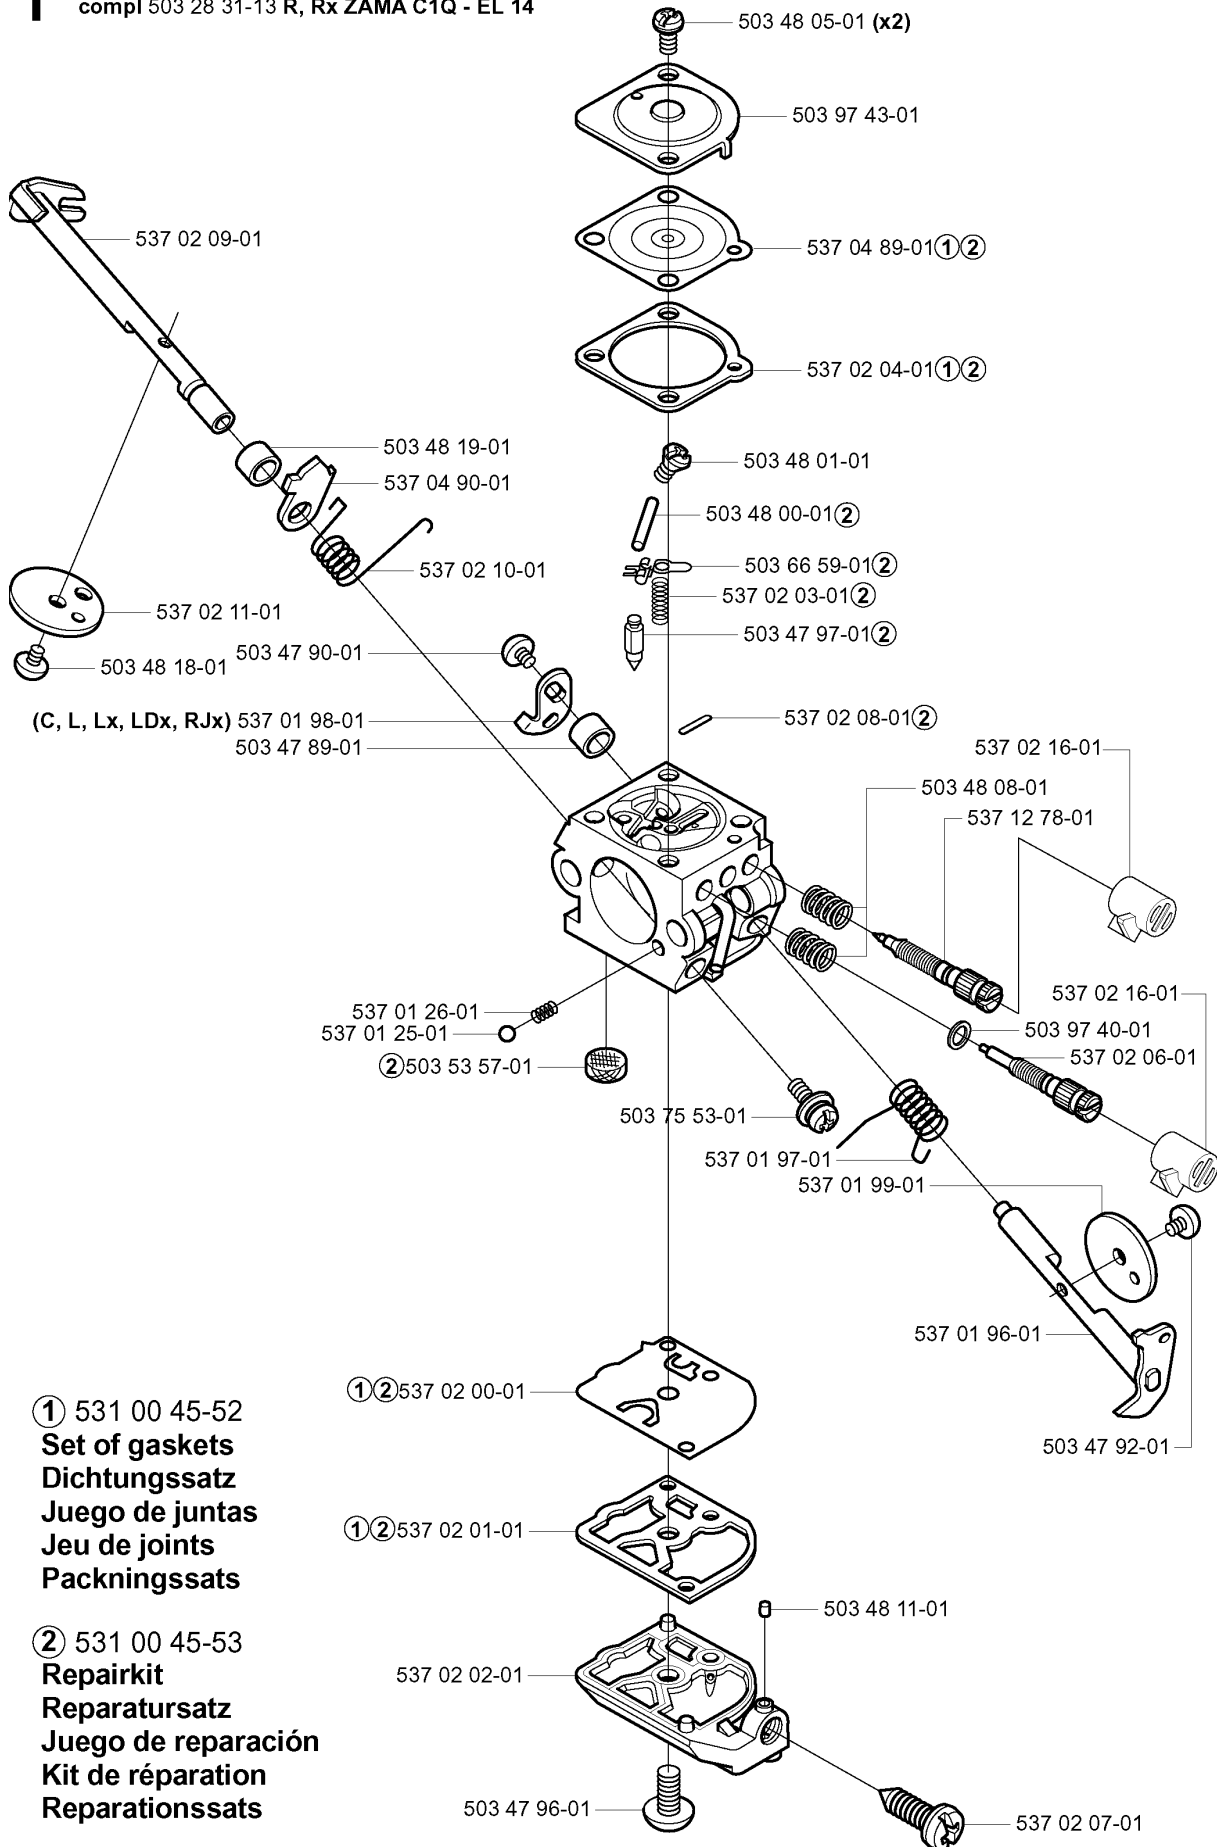

T compl 503 28 31-11 C, L, Lx, LDx, RJx ZAMA C1Q - EL 12
compl 503 28 31-13 R, Rx ZAMA C1Q - EL 14

(1) 531 00 45-52
Set of gaskets
Dichtungssatz
Juego de juntas
Jeu de joints
Packningssats

(2) 531 00 45-53
Repairkit
Reparatursatz
Juego de reparación
Kit de réparation
Reparationssats