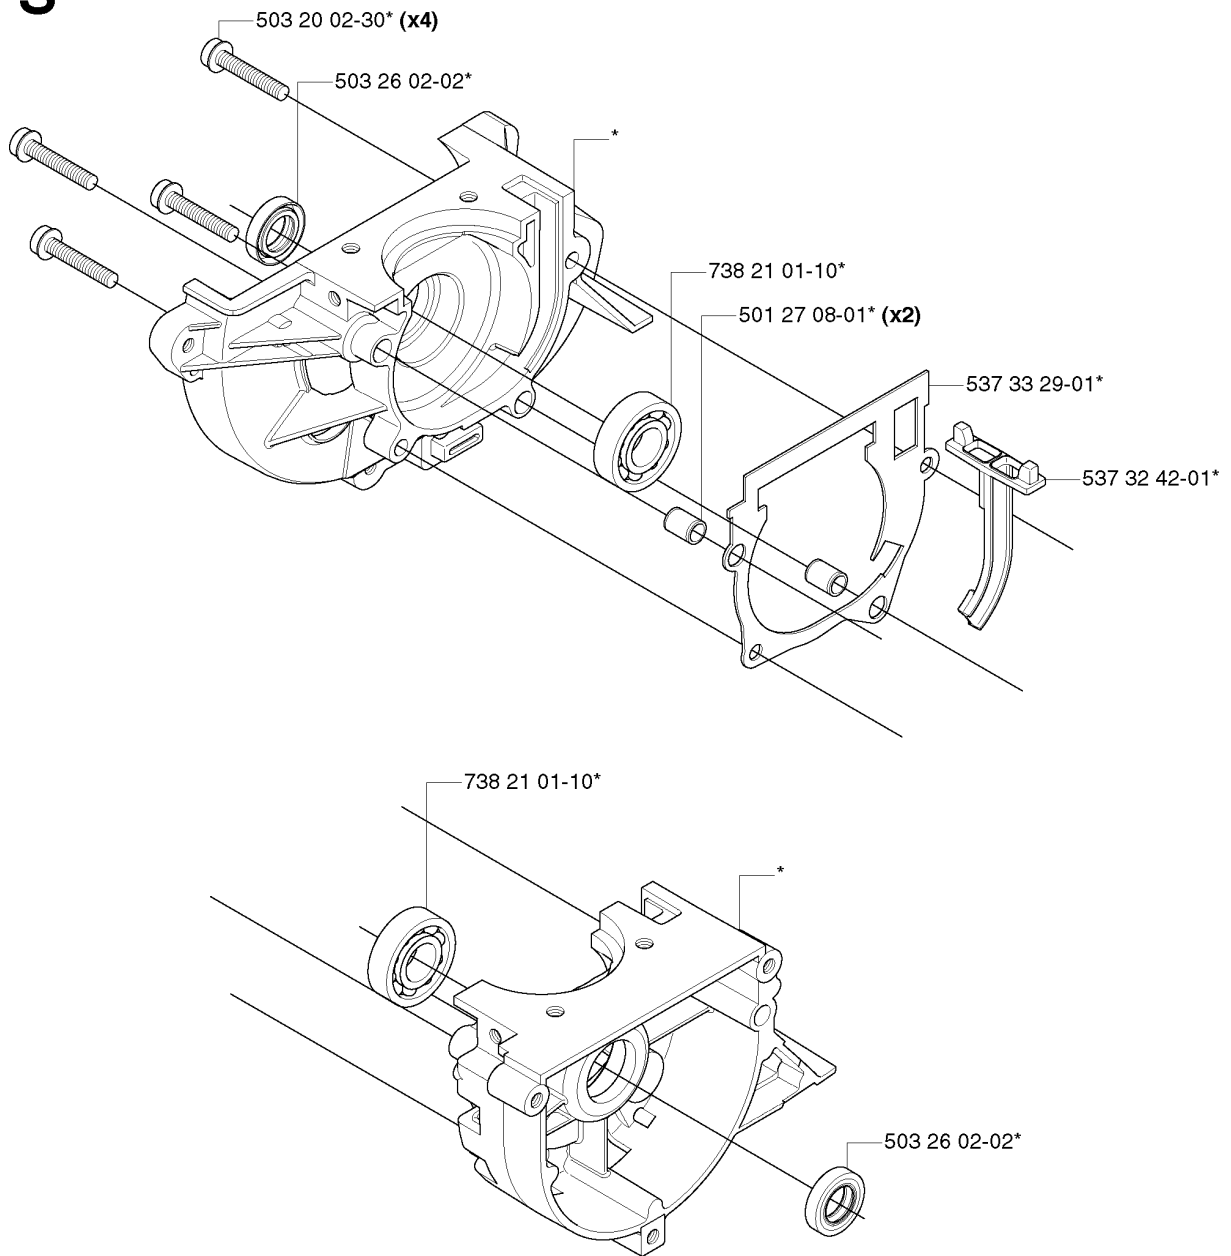

S

*compl 544 03 89-01