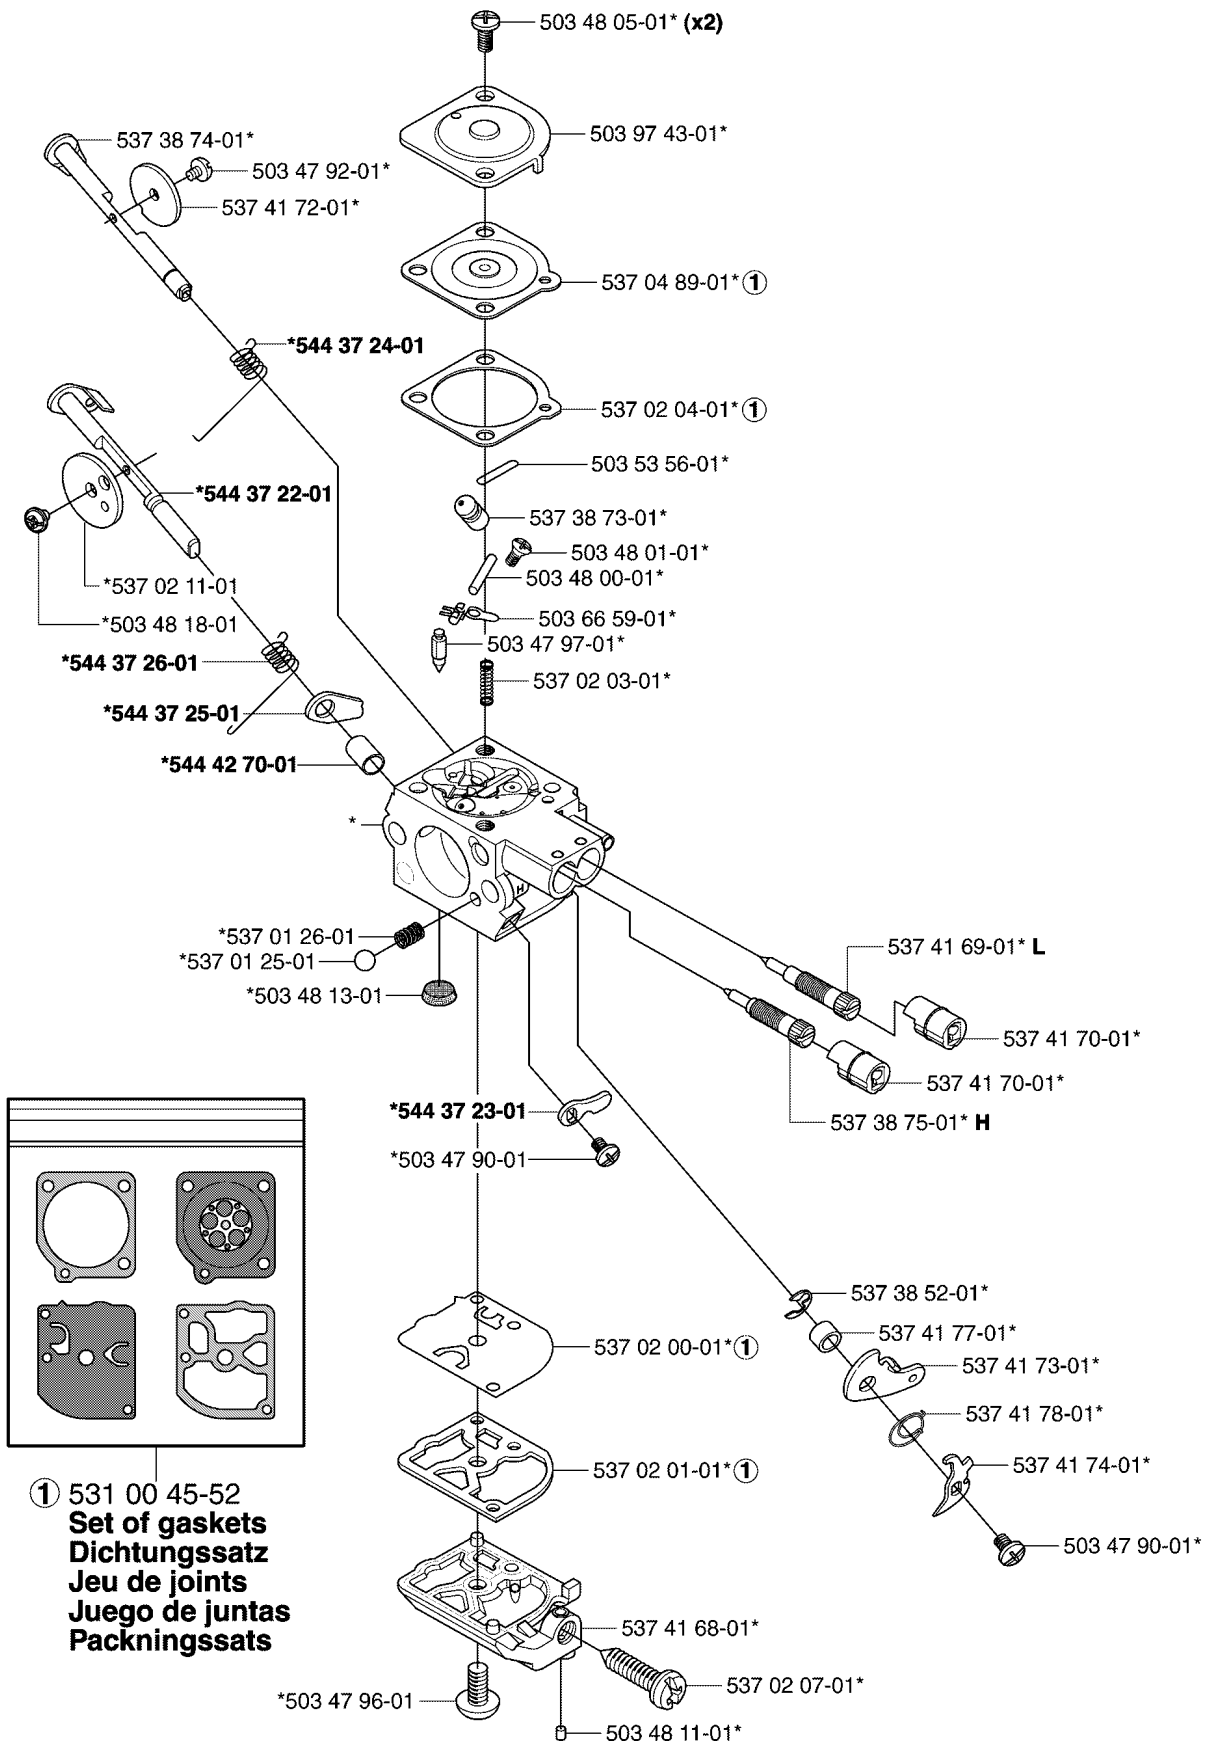

**A** \*compl 544 21 64-01 (333R, 335Rx) (1:1.4)  
\*\*compl 537 29 58-02 (333RJ, 335RJx, 335Lx) (1:1.29)

## BEVEL GEAR

335 RJX, 2006-10

Part No	Description	Remark	QTY KIT
503 20 02-10	SCREW IHSCFM		1
503 20 03-25	SCREW IHSCFM		1
503 20 15-01	SCREW IHHM		1
503 22 73-01	NUT		1
503 25 28-01	BALL BEARING		1
537 14 74-01	MAGNET		1
537 18 95-01	SCREW		1
537 29 58-02	BEVEL GEAR		1
537 34 35-01	SUPPORT FLANGE		1
537 35 14-01	DRIVER		1
544 08 76-01	CLAMP		1
544 21 64-01	GEAR		1
735 31 14-00	CIRCLIP		1
735 31 28-10	CIRCLIP		1
735 31 31-10	CIRCLIP		1
738 21 01-10	BALL BEARING		1
738 21 01-12	BALL BEARING		1
738 21 99-00	BALL BEARING		1

## CARBURETOR

335 RJX, 2006-10

Part No	Description	Remark	QTY KIT
503 47 90-01	SCREW		1
503 47 90-01	SCREW		1
503 47 92-01	SCREW		1
503 47 96-01	SCREW		1
503 47 97-01	VALVE		1
503 48 00-01	PIN RETAINING SCREW		1
503 48 01-01	SCREW		1
503 48 05-01	SCREW		2
503 48 11-01	PIECE		1
503 48 13-01	STRAINER		1
503 48 18-01	SCREW		1
503 53 56-01	PLUG WELCH		1
503 66 59-01	LEVER		1
503 97 43-01	COVER		1
537 01 25-01	BALL		1
537 01 26-01	SPRING		1
537 02 00-01	DIAPHRAGM PUMP		1
537 02 01-01	GASKET		1
537 02 03-01	SPRING		1
537 02 04-01	GASKET		1
537 02 07-01	SCREW		1
537 02 11-01	VALVE		1
537 04 89-01	DIAPHRAGM		1
537 38 52-01	CLIP		1
537 38 73-01	NOZZLE ASSY		1
537 38 74-01	SHAFT ASSY		1
537 38 75-01	SCREW		1
537 41 68-01	COVER		1
537 41 69-01	SCREW		1
537 41 70-01	LIMITER CAP		1
537 41 70-01	LIMITER CAP		1
537 41 72-01	VALVE		1
537 41 73-01	LEVER		1
537 41 74-01	LEVER		1
537 41 77-01	COLLAR		1
537 41 78-01	SPRING THROTT.RETURN		1
544 32 56-01	CARBURETTOR		1
544 37 22-01	SHAFT ASSY		1
544 37 23-01	LEVER		1
544 37 24-01	SPRING		1
544 37 25-01	LEVER		1
544 37 26-01	SPRING		1
544 42 70-01	COLLAR		1