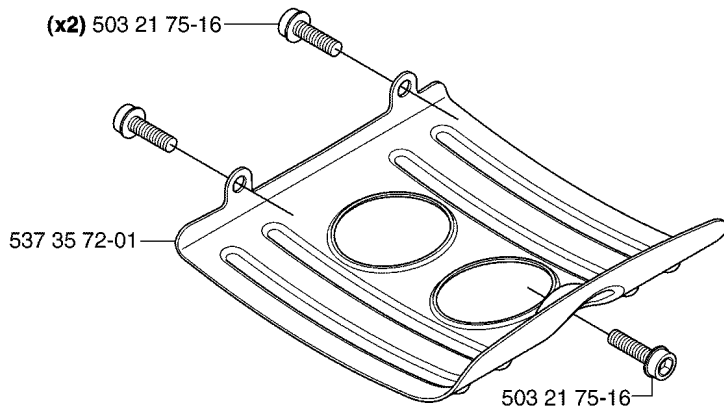

J *compl 544 16 01-01

- (335Lx) 537 39 52-02
- (333RJ) 537 39 52-03
- (333R) 537 39 52-04
- (335RJx) 537 39 52-05
- (335Rx) 537 39 52-06