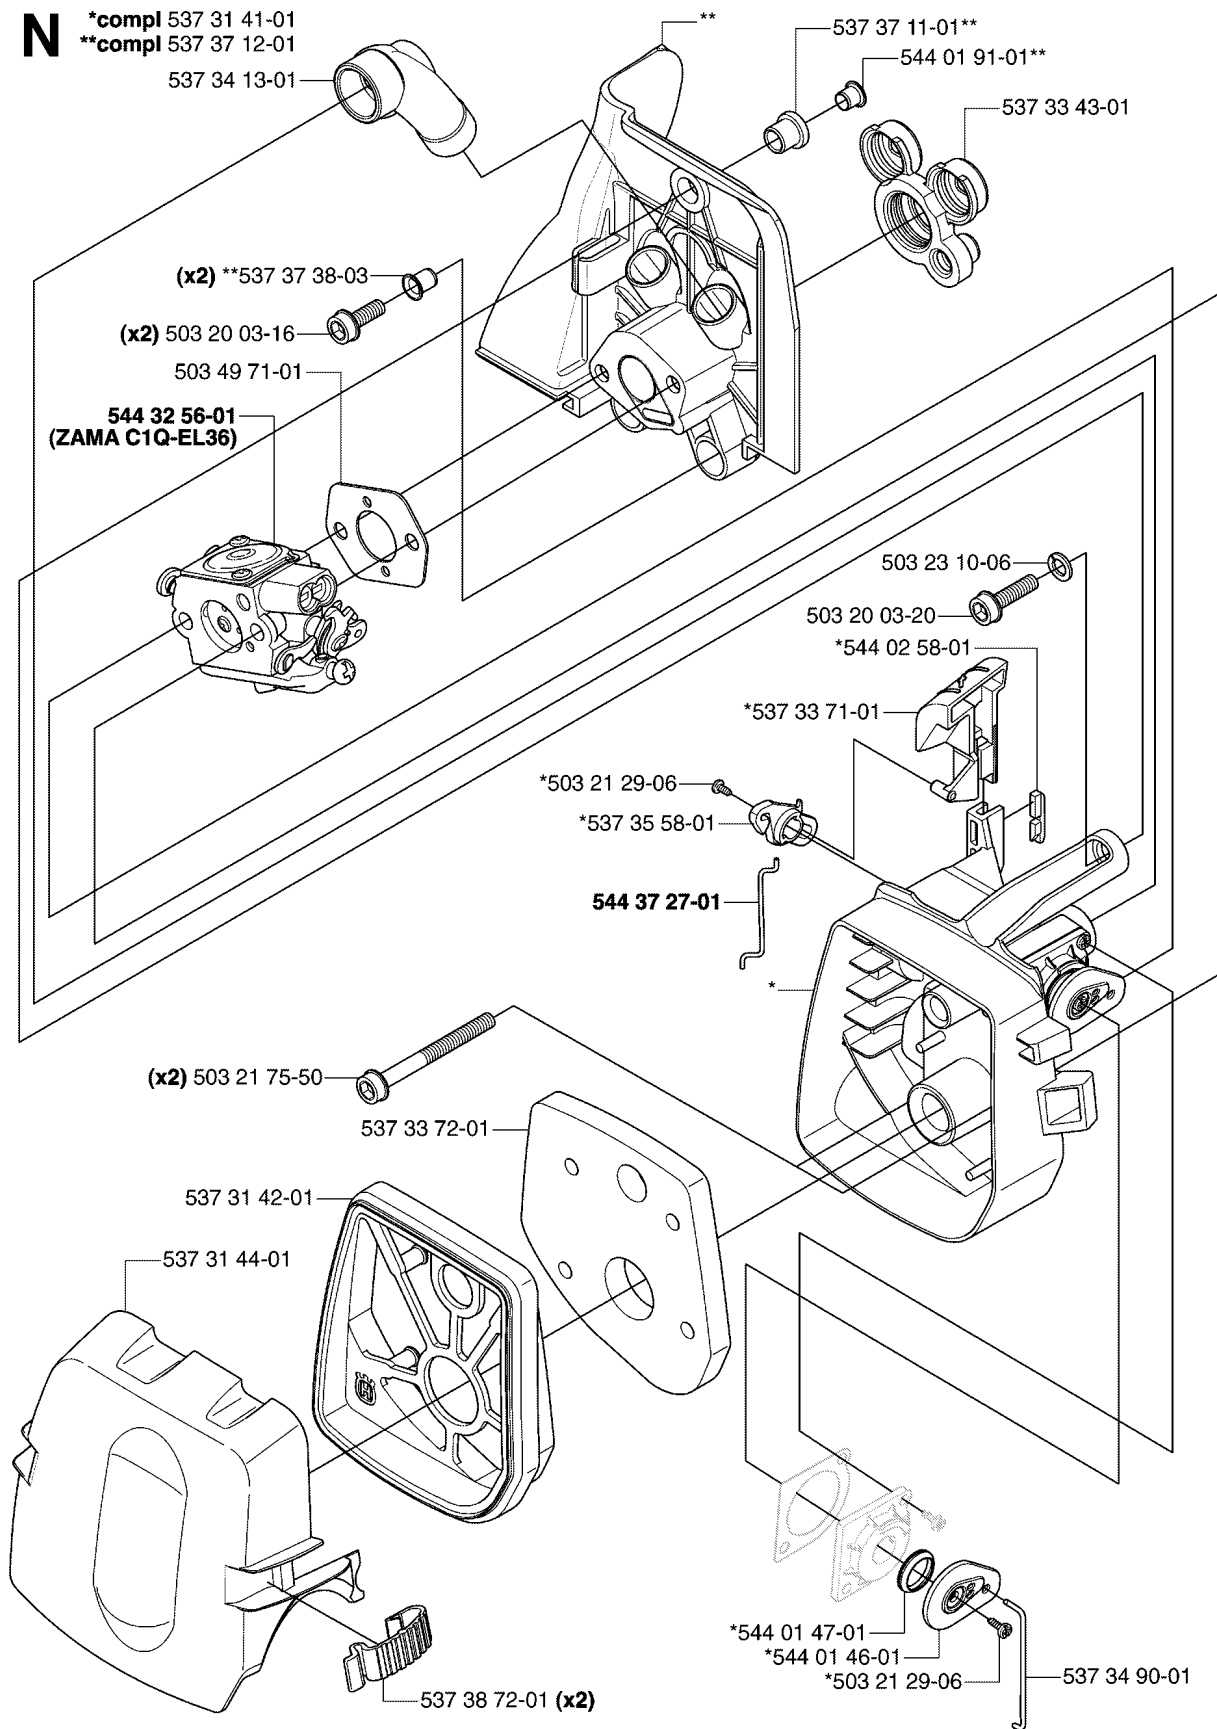

## CARBURETOR

335 RJX, 2006-10

Part No	Description	Remark	QTY KIT
503 47 90-01	SCREW		1
503 47 90-01	SCREW		1
503 47 92-01	SCREW		1
503 47 96-01	SCREW		1
503 47 97-01	VALVE		1
503 48 00-01	PIN RETAINING SCREW		1
503 48 01-01	SCREW		1
503 48 05-01	SCREW		2
503 48 11-01	PIECE		1
503 48 13-01	STRAINER		1
503 48 18-01	SCREW		1
503 53 56-01	PLUG WELCH		1
503 66 59-01	LEVER		1
503 97 43-01	COVER		1
537 01 25-01	BALL		1
537 01 26-01	SPRING		1
537 02 00-01	DIAPHRAGM PUMP		1
537 02 01-01	GASKET		1
537 02 03-01	SPRING		1
537 02 04-01	GASKET		1
537 02 07-01	SCREW		1
537 02 11-01	VALVE		1
537 04 89-01	DIAPHRAGM		1
537 38 52-01	CLIP		1
537 38 73-01	NOZZLE ASSY		1
537 38 74-01	SHAFT ASSY		1
537 38 75-01	SCREW		1
537 41 68-01	COVER		1
537 41 69-01	SCREW		1
537 41 70-01	LIMITER CAP		1
537 41 70-01	LIMITER CAP		1
537 41 72-01	VALVE		1
537 41 73-01	LEVER		1
537 41 74-01	LEVER		1
537 41 77-01	COLLAR		1
537 41 78-01	SPRING THROTT.RETURN		1
544 32 56-01	CARBURETTOR		1
544 37 22-01	SHAFT ASSY		1
544 37 23-01	LEVER		1
544 37 24-01	SPRING		1
544 37 25-01	LEVER		1
544 37 26-01	SPRING		1
544 42 70-01	COLLAR		1