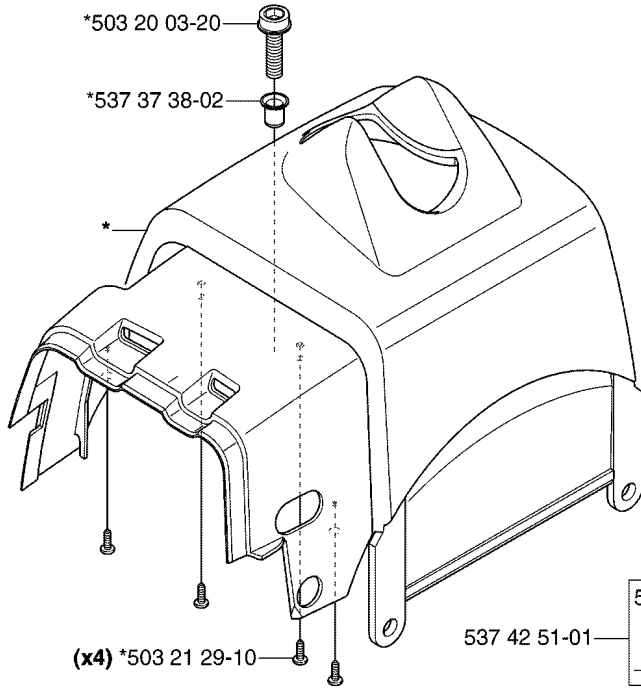

J *compl 544 16 01-01

- (335Lx) 537 39 52-02
- (333RJ) 537 39 52-03
- (333R) 537 39 52-04
- (335RJx) 537 39 52-05
- (335Rx) 537 39 52-06