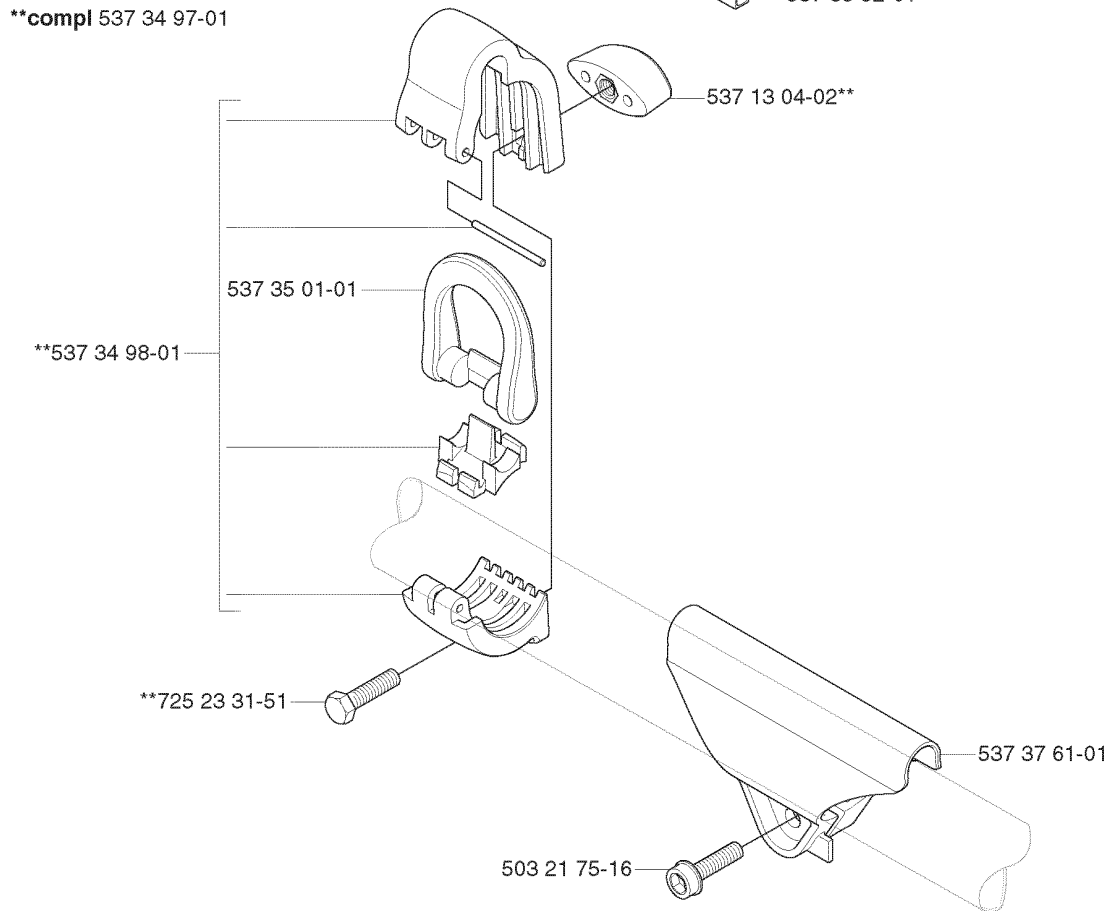

**compl 537 34 97-01