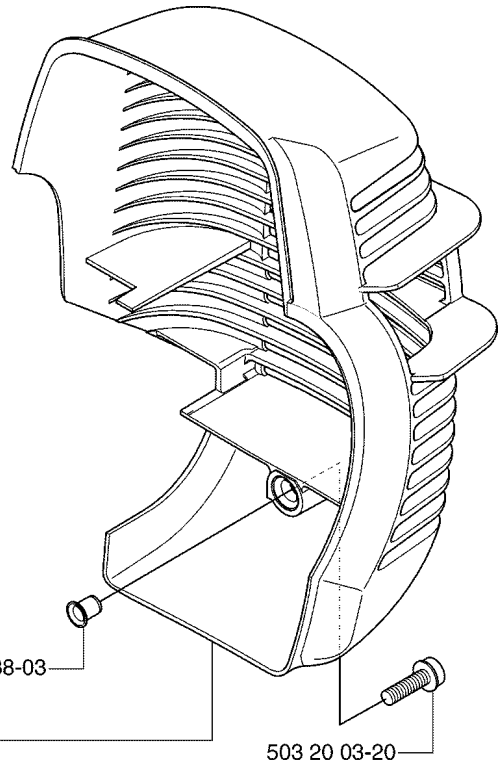

J *compl 544 16 01-01

- (335Lx) 537 39 52-02
- (333RJ) 537 39 52-03
- (333R) 537 39 52-04
- (335RJx) 537 39 52-05
- (335Rx) 537 39 52-06