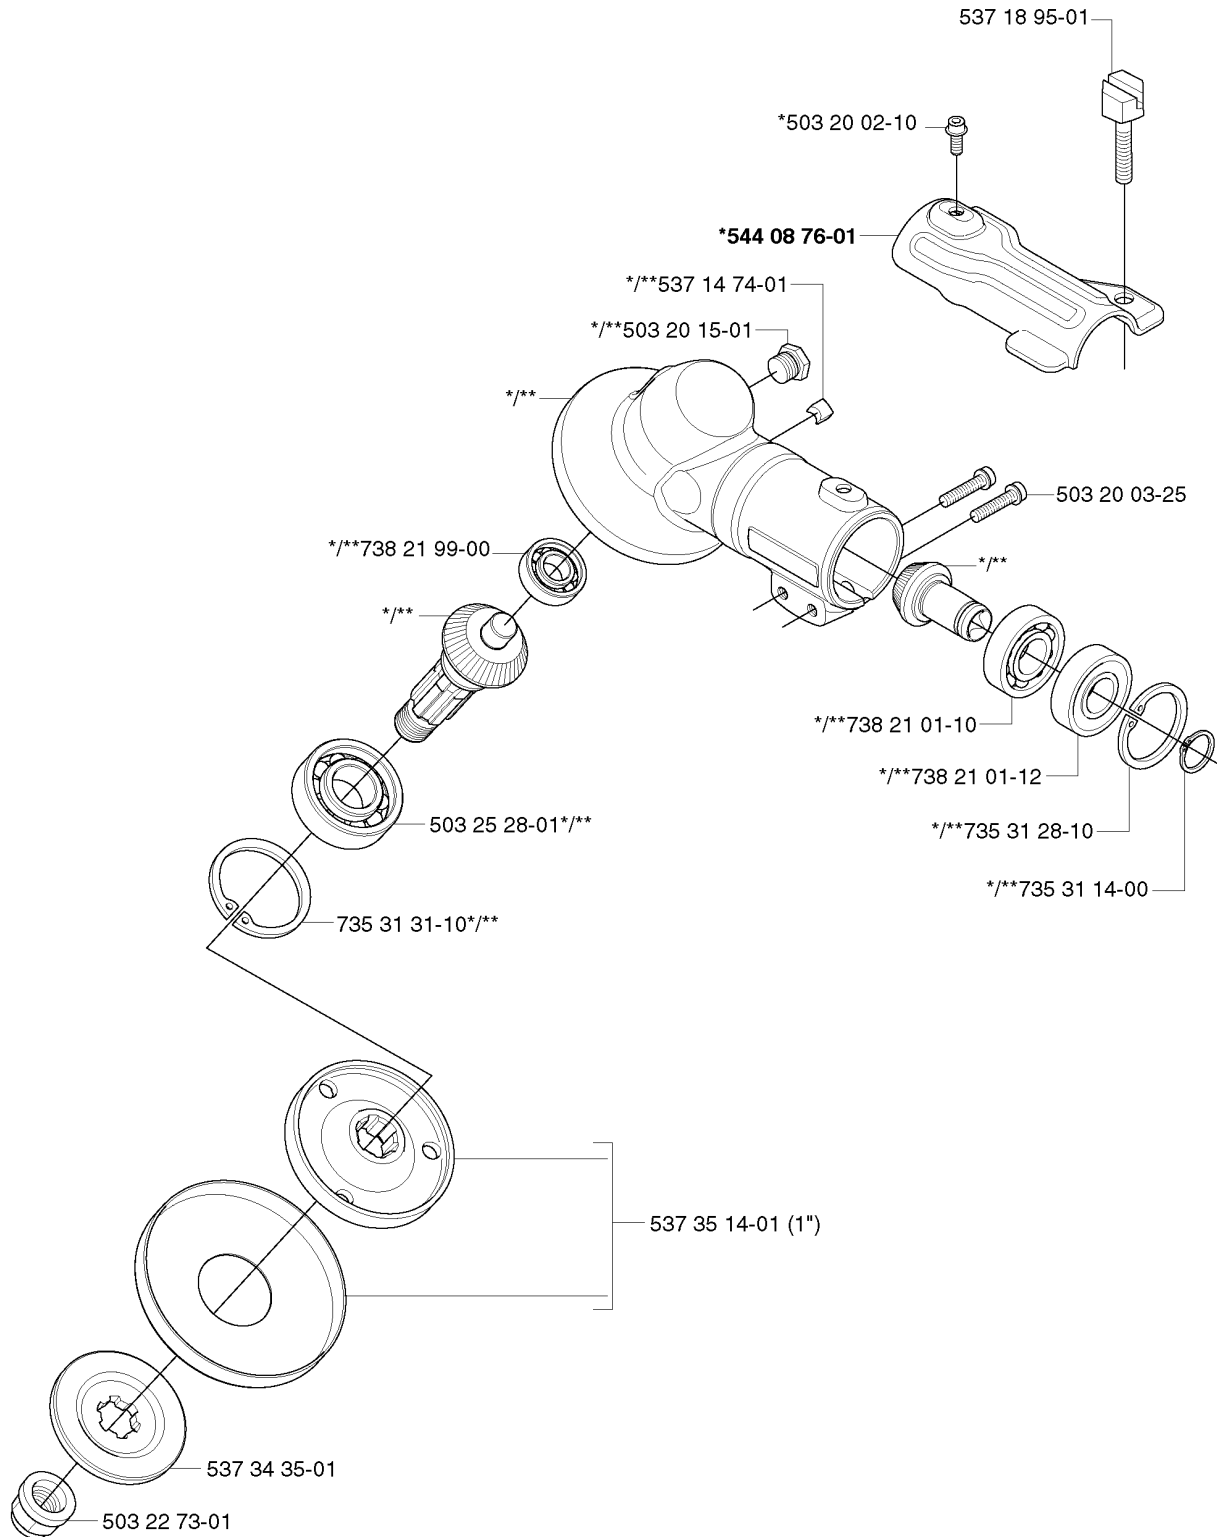

A *compl 544 21 64-01 (333R, 335Rx) (1:1.4)
**compl 537 29 58-02 (333RJ, 335RJx, 335Lx) (1:1.29)