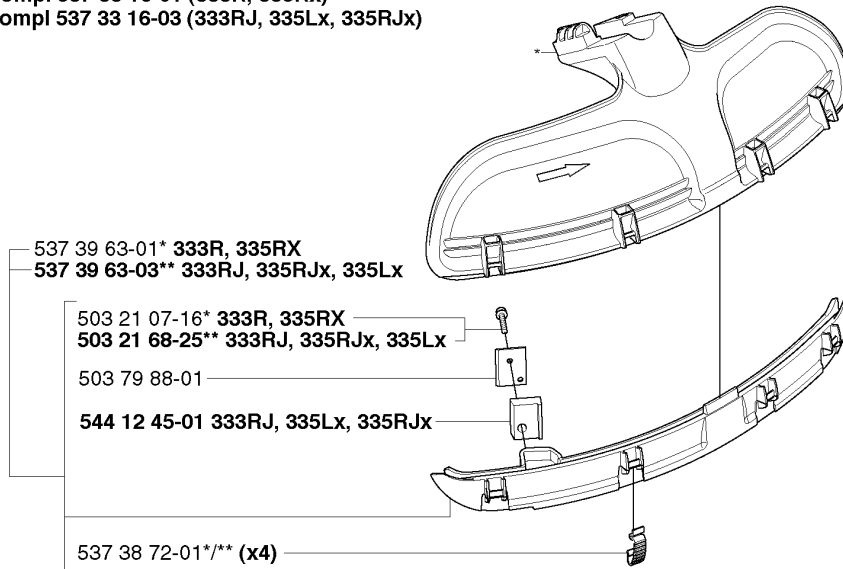

*compl 537 33 16-01 (333R, 335Rx)
**compl 537 33 16-03 (333RJ, 335Lx, 335RJx)