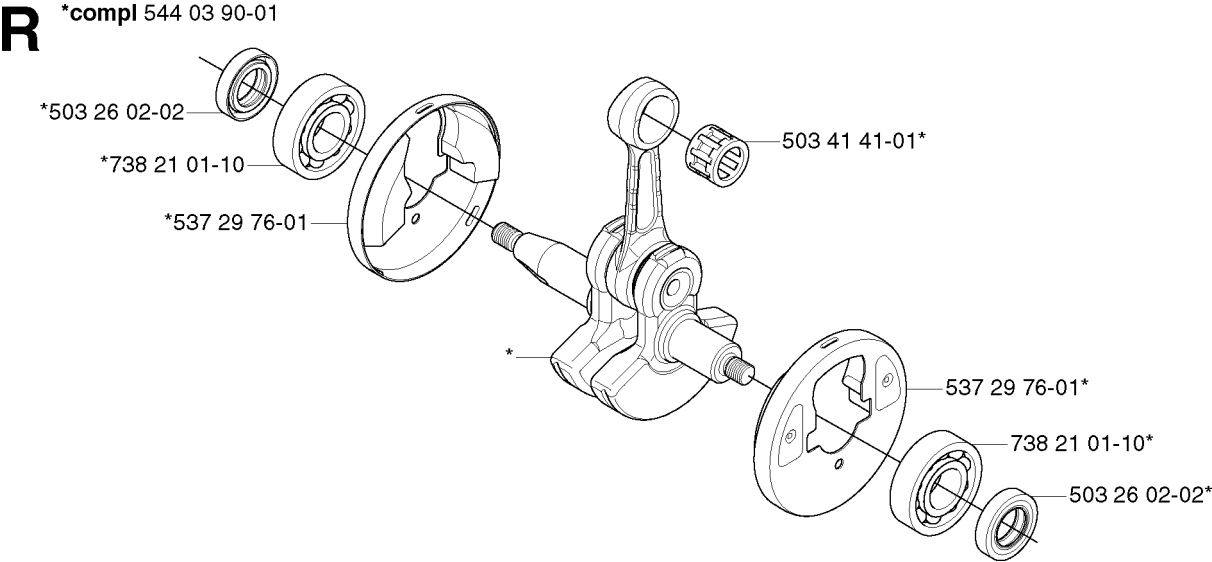

## CRANKCASE

335 RJX, 2006-10

Part No	Description	Remark	QTY KIT
501 27 08-01	GUIDE BUSHING		2
503 20 02-30	SCREW IHSCFM		4
503 26 02-02	SEALING RING		1
503 26 02-02	SEALING RING		1
537 32 42-01	INSERT		1
537 33 29-01	GASKET		1
544 03 89-01	CRANKCASE ASSY		1
738 21 01-10	BALL BEARING		1
738 21 01-10	BALL BEARING		1