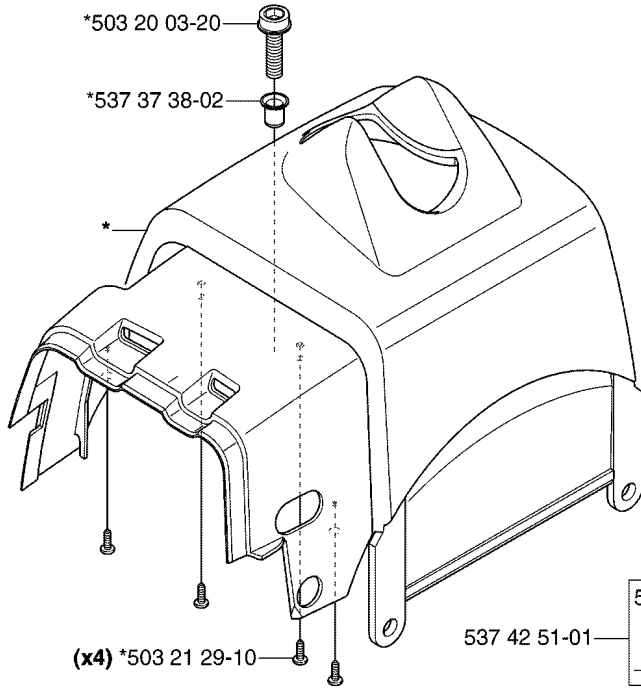

H

(333RJ, 335RJx, 335Lx) 544 11 97-01
(333R, 335Rx) 537 32 61-01

CLUTCH

335 RX, 2006-10

Part No	Description	Remark	QTY KIT
503 20 03-20	SCREW IHSCFM		3
503 20 03-20	SCREW IHSCFM		3
503 24 07-02	PARALLEL PIN		2
503 96 13-01	SCREW		2
537 04 68-01	WASHER		1
537 30 29-01	CLUTCH COVER		1
537 31 00-01	COVER		1
537 31 01-01	COMPRESSION SLEEVE		1
537 31 01-02	COMPRESSION SLEEVE		1
537 32 27-01	ANTIVIBRATION ELEMENT		1
537 32 61-01	COVER		1
537 34 04-01	CLUTCH		1
537 35 29-01	CLUTCH DRUM		1
537 41 57-01	WASHER		1
537 41 81-01	SCREW		2
537 42 72-01	SPRING		1
544 11 97-01	COVER		1
725 53 33-55	SCREW IHSCM		1
735 31 14-00	CIRCLIP		1
735 31 28-10	CIRCLIP		1
738 21 01-04	BALL BEARING		1
740 42 06-00	O-RING		2

J *compl 544 16 01-01

- (335Lx) 537 39 52-02
- (333RJ) 537 39 52-03
- (333R) 537 39 52-04
- (335RJx) 537 39 52-05
- (335Rx) 537 39 52-06

COVER

335 RX, 2006-10

Part No	Description	Remark	QTY KIT
503 20 03-20	SCREW IHSCFM		1
503 20 03-20	SCREW IHSCFM		1
503 21 29-10	SCREW CCRPANT		4
503 21 75-16	SCREW IHSCFT		2
503 21 75-16	SCREW IHSCFT		1
537 35 72-01	PROTECTIVE PLATE		1
537 37 38-02	TUBULAR RIVET		1
537 37 38-03	TUBULAR RIVET		1
537 39 52-02	LABEL		1
537 39 52-03	LABEL		1
537 39 52-04	LABEL		1
537 39 52-05	LABEL		1
537 39 52-06	LABEL		1
537 42 51-01	HEAT PROTECTOR		1
544 16 01-01	CYLINDER COVER		1