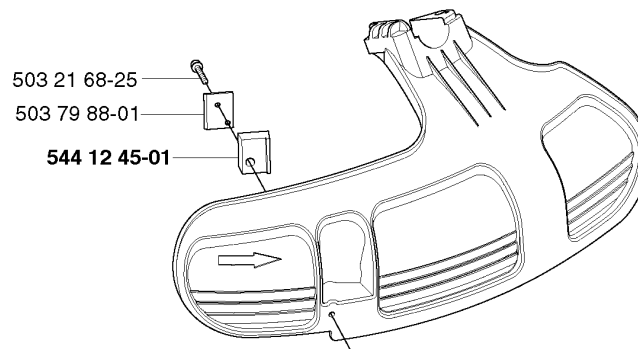

*compl 537 34 94-03