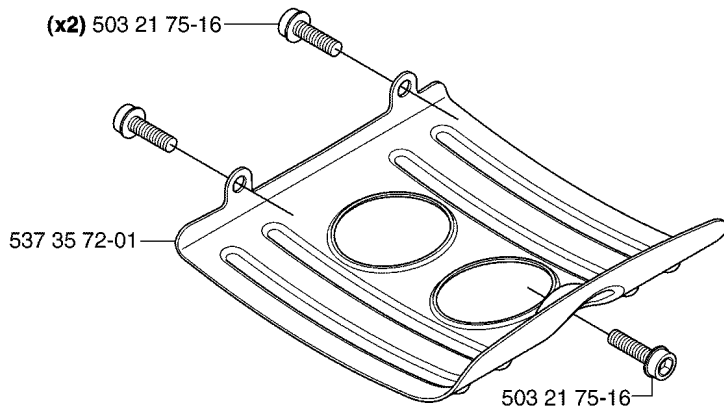

H

(333RJ, 335RJx, 335Lx) 544 11 97-01
(333R, 335Rx) 537 32 61-01

CLUTCH

335 RX, 2006-10

Part No	Description	Remark	QTY KIT
503 20 03-20	SCREW IHSCFM		3
503 20 03-20	SCREW IHSCFM		3
503 24 07-02	PARALLEL PIN		2
503 96 13-01	SCREW		2
537 04 68-01	WASHER		1
537 30 29-01	CLUTCH COVER		1
537 31 00-01	COVER		1
537 31 01-01	COMPRESSION SLEEVE		1
537 31 01-02	COMPRESSION SLEEVE		1
537 32 27-01	ANTIVIBRATION ELEMENT		1
537 32 61-01	COVER		1
537 34 04-01	CLUTCH		1
537 35 29-01	CLUTCH DRUM		1
537 41 57-01	WASHER		1
537 41 81-01	SCREW		2
537 42 72-01	SPRING		1
544 11 97-01	COVER		1
725 53 33-55	SCREW IHSCM		1
735 31 14-00	CIRCLIP		1
735 31 28-10	CIRCLIP		1
738 21 01-04	BALL BEARING		1
740 42 06-00	O-RING		2

J *compl 544 16 01-01

- (335Lx) 537 39 52-02
- (333RJ) 537 39 52-03
- (333R) 537 39 52-04
- (335RJx) 537 39 52-05
- (335Rx) 537 39 52-06

COVER

335 RX, 2006-10

Part No	Description	Remark	QTY KIT
503 20 03-20	SCREW IHSCFM		1
503 20 03-20	SCREW IHSCFM		1
503 21 29-10	SCREW CCRPANT		4
503 21 75-16	SCREW IHSCFT		2
503 21 75-16	SCREW IHSCFT		1
537 35 72-01	PROTECTIVE PLATE		1
537 37 38-02	TUBULAR RIVET		1
537 37 38-03	TUBULAR RIVET		1
537 39 52-02	LABEL		1
537 39 52-03	LABEL		1
537 39 52-04	LABEL		1
537 39 52-05	LABEL		1
537 39 52-06	LABEL		1
537 42 51-01	HEAT PROTECTOR		1
544 16 01-01	CYLINDER COVER		1