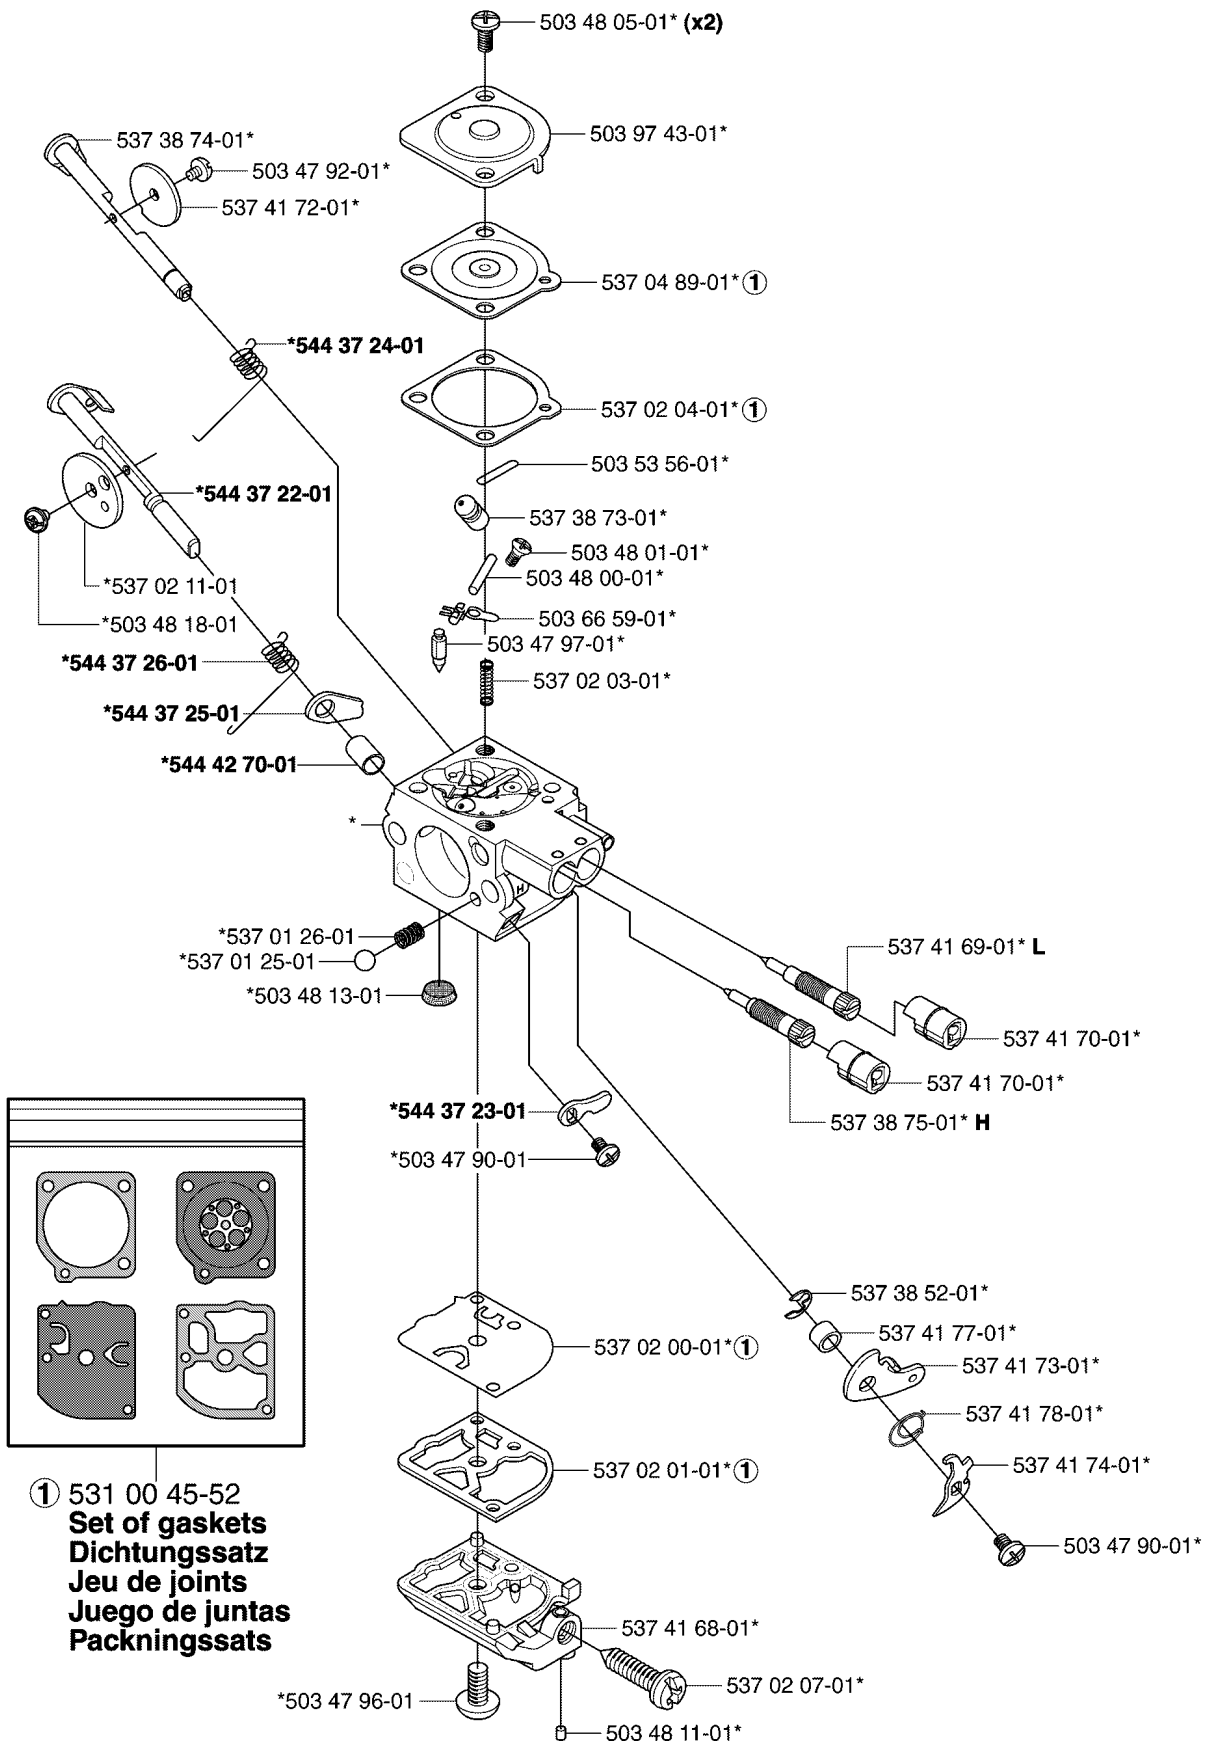

A *compl 544 21 64-01 (333R, 335Rx) (1:1.4)
**compl 537 29 58-02 (333RJ, 335RJx, 335Lx) (1:1.29)

BEVEL GEAR

335 RX, 2006-10

Part No	Description	Remark	QTY KIT
503 20 02-10	SCREW IHSCFM		1
503 20 03-25	SCREW IHSCFM		1
503 20 15-01	SCREW IHHM		1
503 22 73-01	NUT		1
503 25 28-01	BALL BEARING		1
537 14 74-01	MAGNET		1
537 18 95-01	SCREW		1
537 29 58-02	BEVEL GEAR		1
537 34 35-01	SUPPORT FLANGE		1
537 35 14-01	DRIVER		1
544 08 76-01	CLAMP		1
544 21 64-01	GEAR		1
735 31 14-00	CIRCLIP		1
735 31 28-10	CIRCLIP		1
735 31 31-10	CIRCLIP		1
738 21 01-10	BALL BEARING		1
738 21 01-12	BALL BEARING		1
738 21 99-00	BALL BEARING		1

T *compl 544 32 56-01 (ZAMA C1Q-EL36)

Zama C1Q-EL36

CARBURETOR

335 RX, 2006-10

Part No	Description	Remark	QTY KIT
503 47 90-01	SCREW		1
503 47 90-01	SCREW		1
503 47 92-01	SCREW		1
503 47 96-01	SCREW		1
503 47 97-01	VALVE		1
503 48 00-01	PIN RETAINING SCREW		1
503 48 01-01	SCREW		1
503 48 05-01	SCREW		2
503 48 11-01	PIECE		1
503 48 13-01	STRAINER		1
503 48 18-01	SCREW		1
503 53 56-01	PLUG WELCH		1
503 66 59-01	LEVER		1
503 97 43-01	COVER		1
537 01 25-01	BALL		1
537 01 26-01	SPRING		1
537 02 00-01	DIAPHRAGM PUMP		1
537 02 01-01	GASKET		1
537 02 03-01	SPRING		1
537 02 04-01	GASKET		1
537 02 07-01	SCREW		1
537 02 11-01	VALVE		1
537 04 89-01	DIAPHRAGM		1
537 38 52-01	CLIP		1
537 38 73-01	NOZZLE ASSY		1
537 38 74-01	SHAFT ASSY		1
537 38 75-01	SCREW		1
537 41 68-01	COVER		1
537 41 69-01	SCREW		1
537 41 70-01	LIMITER CAP		1
537 41 70-01	LIMITER CAP		1
537 41 72-01	VALVE		1
537 41 73-01	LEVER		1
537 41 74-01	LEVER		1
537 41 77-01	COLLAR		1
537 41 78-01	SPRING THROTT.RETURN		1
544 32 56-01	CARBURETTOR		1
544 37 22-01	SHAFT ASSY		1
544 37 23-01	LEVER		1
544 37 24-01	SPRING		1
544 37 25-01	LEVER		1
544 37 26-01	SPRING		1
544 42 70-01	COLLAR		1