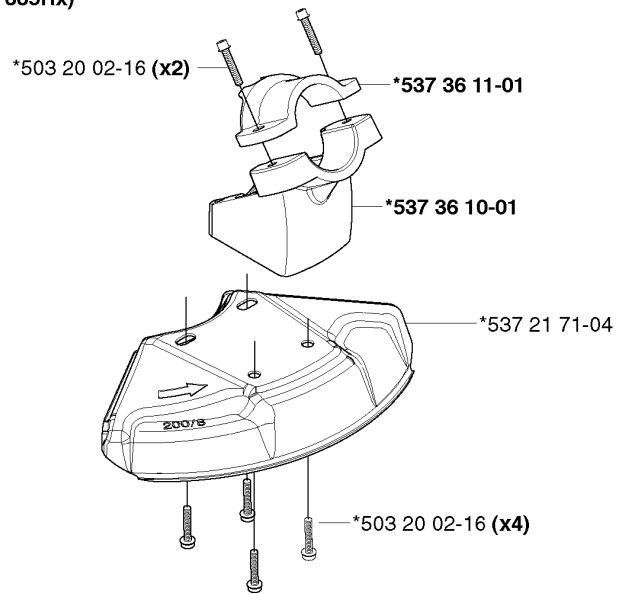

U *compl 537 38 77-01 (333R, 335Rx)