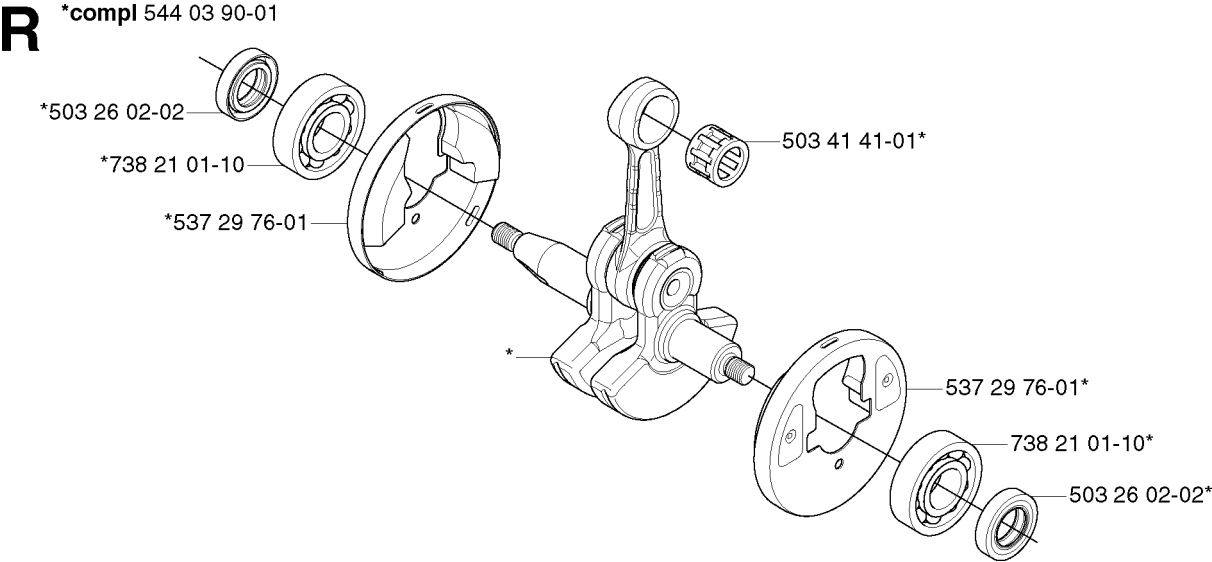

J *compl 544 16 01-01

- (335Lx) 537 39 52-02
- (333RJ) 537 39 52-03
- (333R) 537 39 52-04
- (335RJx) 537 39 52-05
- (335Rx) 537 39 52-06

COVER

335 RX, 2006-10

Part No	Description	Remark	QTY KIT
503 20 03-20	SCREW IHSCFM		1
503 20 03-20	SCREW IHSCFM		1
503 21 29-10	SCREW CCRPANT		4
503 21 75-16	SCREW IHSCFT		2
503 21 75-16	SCREW IHSCFT		1
537 35 72-01	PROTECTIVE PLATE		1
537 37 38-02	TUBULAR RIVET		1
537 37 38-03	TUBULAR RIVET		1
537 39 52-02	LABEL		1
537 39 52-03	LABEL		1
537 39 52-04	LABEL		1
537 39 52-05	LABEL		1
537 39 52-06	LABEL		1
537 42 51-01	HEAT PROTECTOR		1
544 16 01-01	CYLINDER COVER		1

S

*compl 544 03 89-01

CRANKCASE

335 RX, 2006-10

Part No	Description	Remark	QTY KIT
501 27 08-01	GUIDE BUSHING		2
503 20 02-30	SCREW IHSCFM		4
503 26 02-02	SEALING RING		1
503 26 02-02	SEALING RING		1
537 32 42-01	INSERT		1
537 33 29-01	GASKET		1
544 03 89-01	CRANKCASE ASSY		1
738 21 01-10	BALL BEARING		1
738 21 01-10	BALL BEARING		1

CRANKSHAFT

335 RX, 2006-10

Part No	Description	Remark	QTY KIT
503 26 02-02	SEALING RING		1
503 26 02-02	SEALING RING		1
503 41 41-01	NEEDLE BEARING		1
537 29 76-01	CUP		1
537 29 76-01	CUP		1
544 03 90-01	CRANKSHAFT ASSY		1
738 21 01-10	BALL BEARING		1
738 21 01-10	BALL BEARING		1