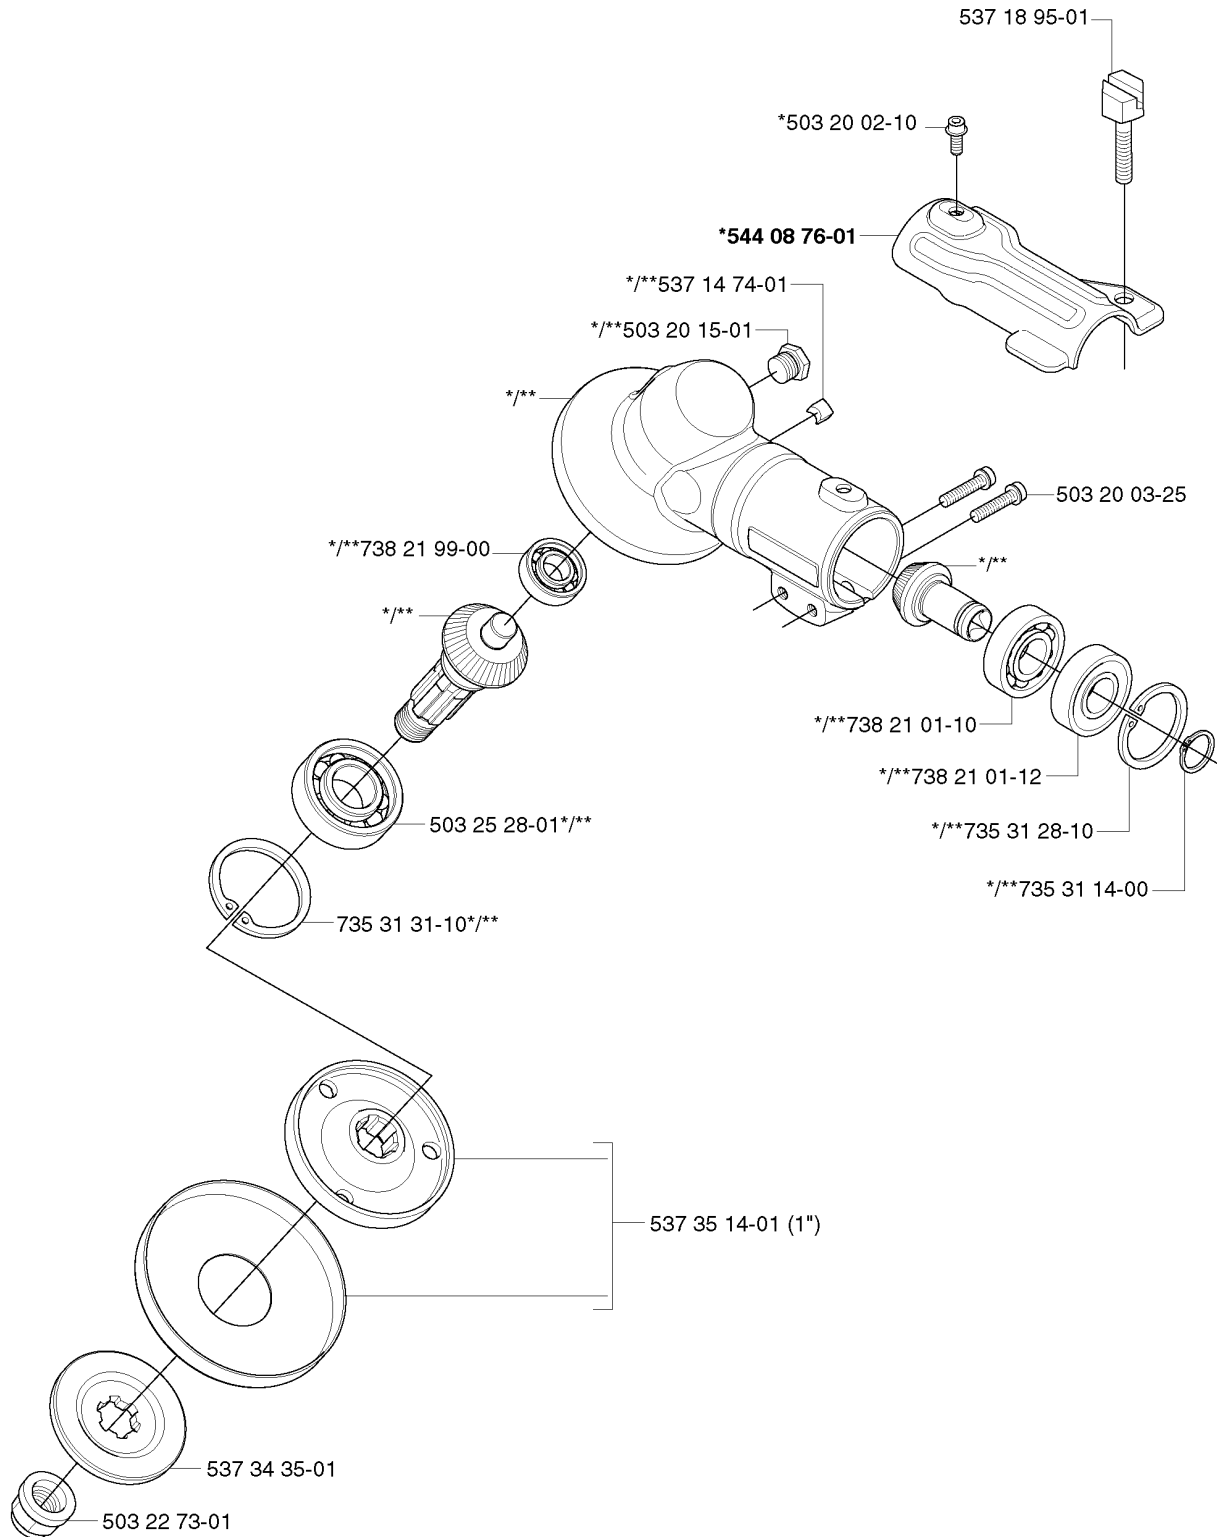

A *compl 544 21 64-01 (333R, 335Rx) (1:1.4)
**compl 537 29 58-02 (333RJ, 335RJx, 335Lx) (1:1.29)

BEVEL GEAR

335 RX, 2006-10

Part No	Description	Remark	QTY KIT
503 20 02-10	SCREW IHSCFM		1
503 20 03-25	SCREW IHSCFM		1
503 20 15-01	SCREW IHHM		1
503 22 73-01	NUT		1
503 25 28-01	BALL BEARING		1
537 14 74-01	MAGNET		1
537 18 95-01	SCREW		1
537 29 58-02	BEVEL GEAR		1
537 34 35-01	SUPPORT FLANGE		1
537 35 14-01	DRIVER		1
544 08 76-01	CLAMP		1
544 21 64-01	GEAR		1
735 31 14-00	CIRCLIP		1
735 31 28-10	CIRCLIP		1
735 31 31-10	CIRCLIP		1
738 21 01-10	BALL BEARING		1
738 21 01-12	BALL BEARING		1
738 21 99-00	BALL BEARING		1

T *compl 544 32 56-01 (ZAMA C1Q-EL36)

Zama C1Q-EL36

CARBURETOR

335 RX, 2006-10

Part No	Description	Remark	QTY KIT
503 47 90-01	SCREW		1
503 47 90-01	SCREW		1
503 47 92-01	SCREW		1
503 47 96-01	SCREW		1
503 47 97-01	VALVE		1
503 48 00-01	PIN RETAINING SCREW		1
503 48 01-01	SCREW		1
503 48 05-01	SCREW		2
503 48 11-01	PIECE		1
503 48 13-01	STRAINER		1
503 48 18-01	SCREW		1
503 53 56-01	PLUG WELCH		1
503 66 59-01	LEVER		1
503 97 43-01	COVER		1
537 01 25-01	BALL		1
537 01 26-01	SPRING		1
537 02 00-01	DIAPHRAGM PUMP		1
537 02 01-01	GASKET		1
537 02 03-01	SPRING		1
537 02 04-01	GASKET		1
537 02 07-01	SCREW		1
537 02 11-01	VALVE		1
537 04 89-01	DIAPHRAGM		1
537 38 52-01	CLIP		1
537 38 73-01	NOZZLE ASSY		1
537 38 74-01	SHAFT ASSY		1
537 38 75-01	SCREW		1
537 41 68-01	COVER		1
537 41 69-01	SCREW		1
537 41 70-01	LIMITER CAP		1
537 41 70-01	LIMITER CAP		1
537 41 72-01	VALVE		1
537 41 73-01	LEVER		1
537 41 74-01	LEVER		1
537 41 77-01	COLLAR		1
537 41 78-01	SPRING THROTT.RETURN		1
544 32 56-01	CARBURETTOR		1
544 37 22-01	SHAFT ASSY		1
544 37 23-01	LEVER		1
544 37 24-01	SPRING		1
544 37 25-01	LEVER		1
544 37 26-01	SPRING		1
544 42 70-01	COLLAR		1