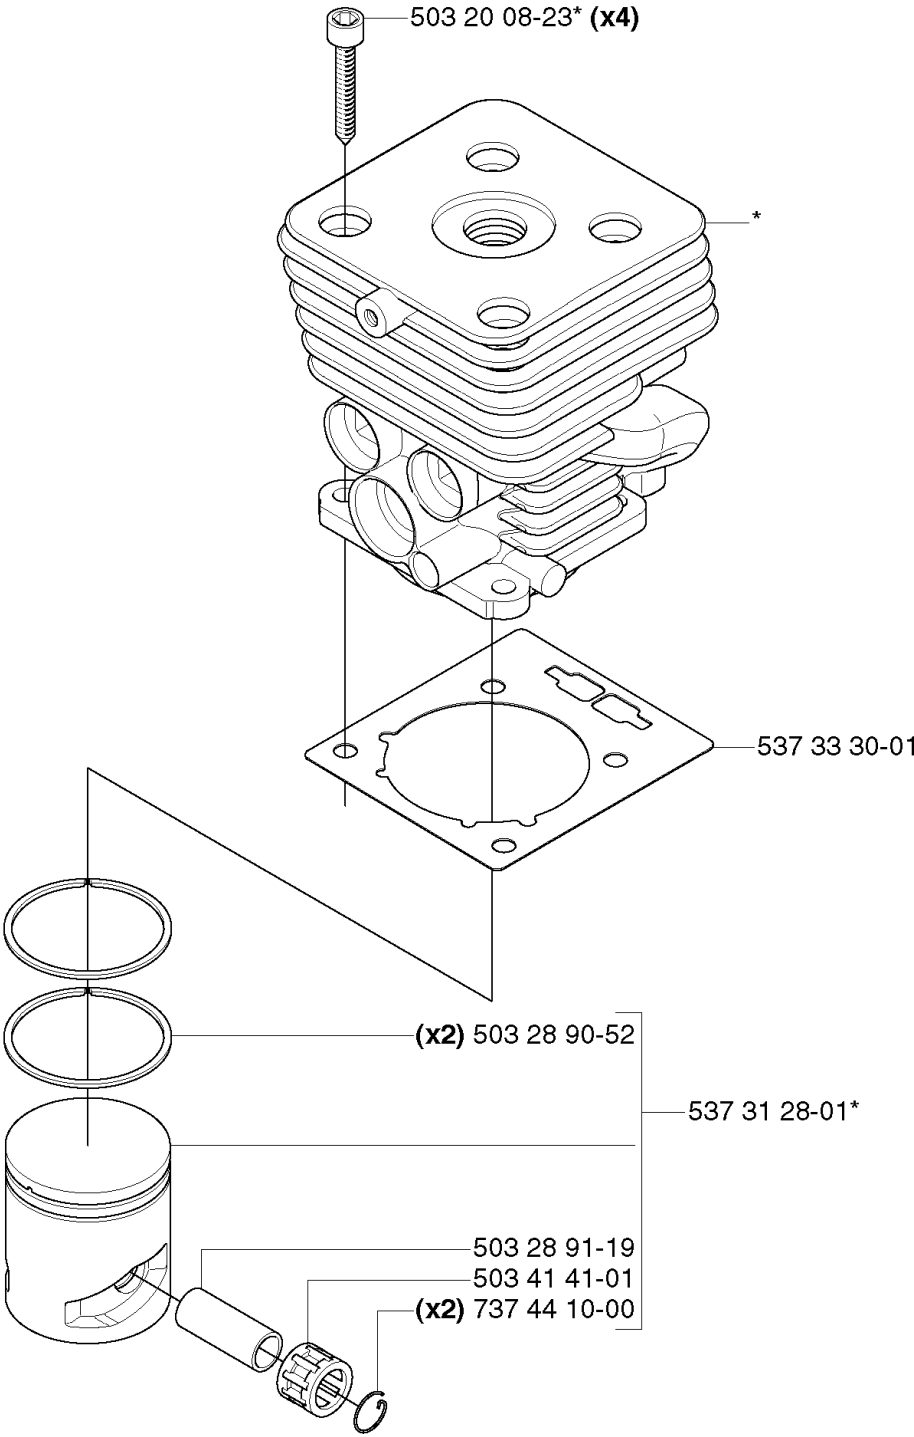

Q *compl 544 40 06-01 $\varnothing=38$ mm