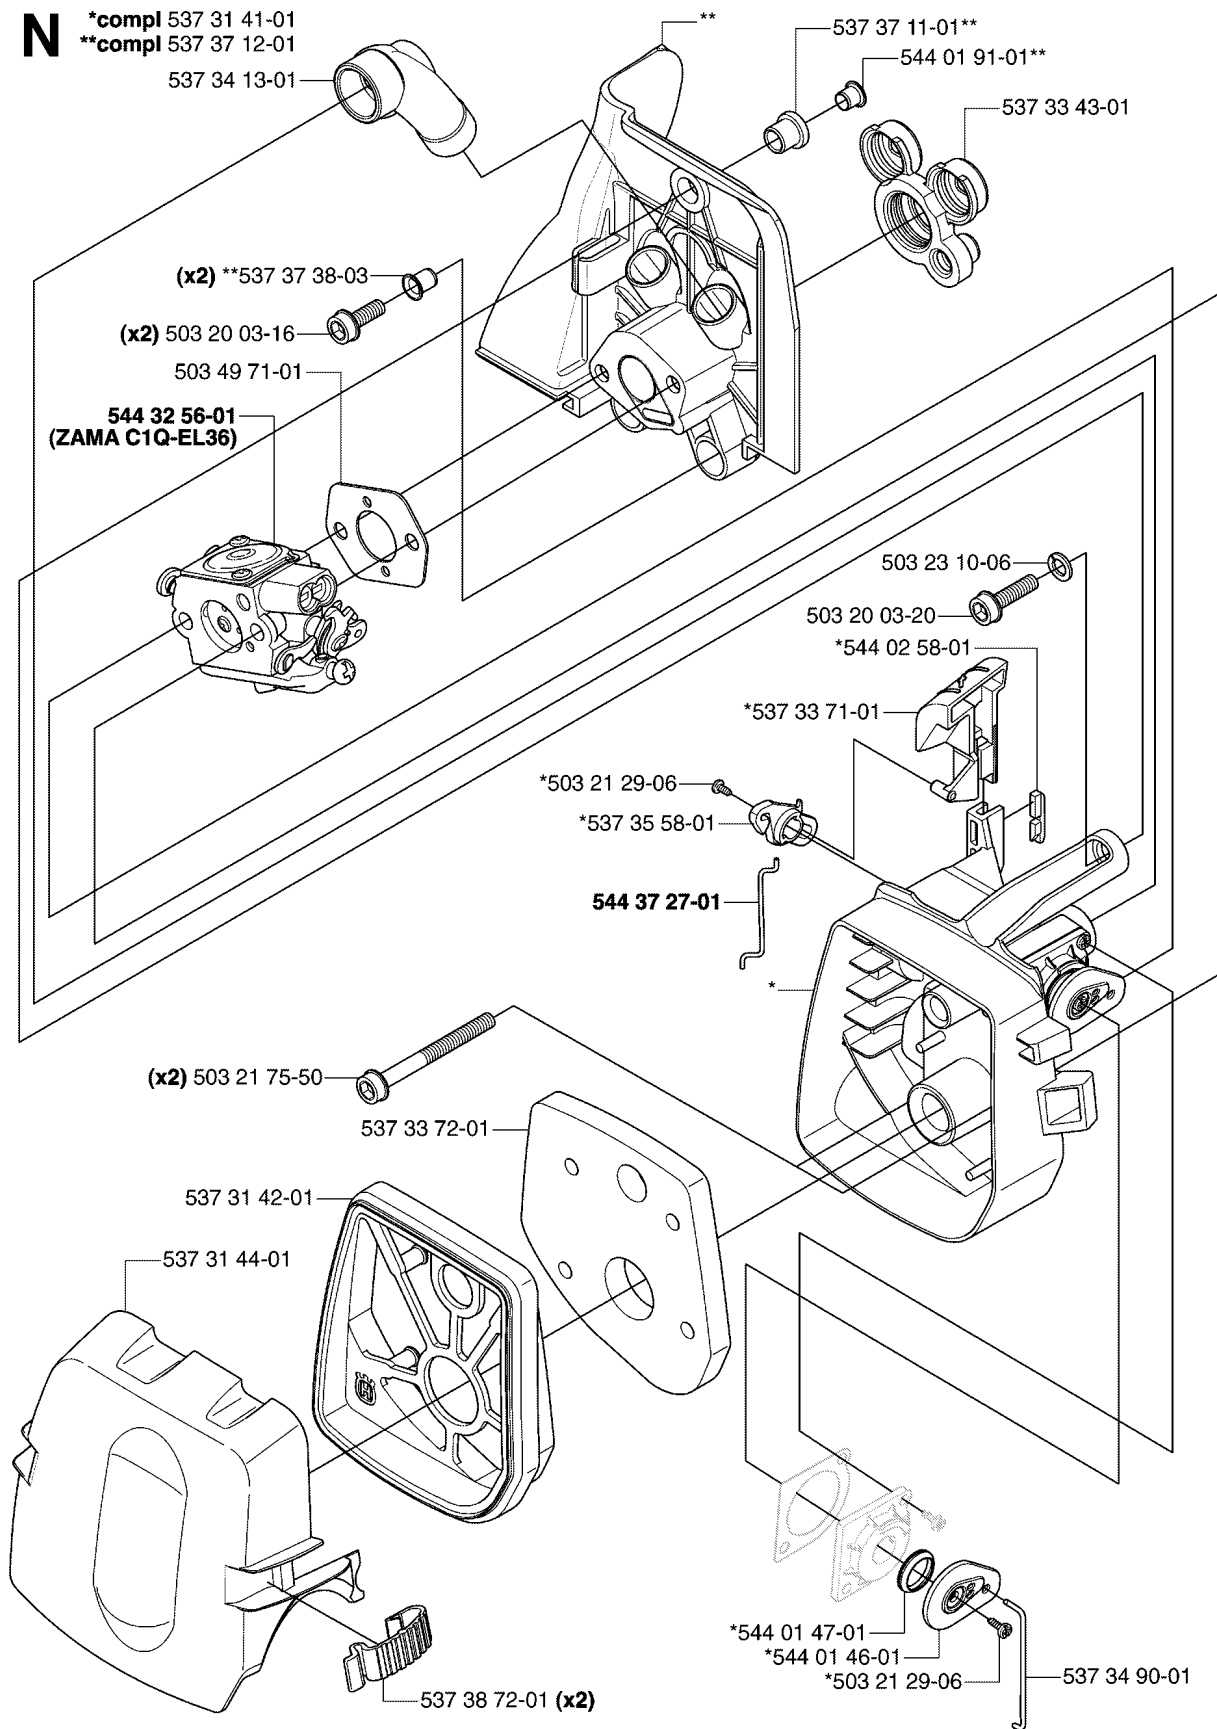

A *compl 544 21 64-01 (333R, 335Rx) (1:1.4)
**compl 537 29 58-02 (333RJ, 335RJx, 335Lx) (1:1.29)

BEVEL GEAR

335 RX, 2006-10

Part No	Description	Remark	QTY KIT
503 20 02-10	SCREW IHSCFM		1
503 20 03-25	SCREW IHSCFM		1
503 20 15-01	SCREW IHHM		1
503 22 73-01	NUT		1
503 25 28-01	BALL BEARING		1
537 14 74-01	MAGNET		1
537 18 95-01	SCREW		1
537 29 58-02	BEVEL GEAR		1
537 34 35-01	SUPPORT FLANGE		1
537 35 14-01	DRIVER		1
544 08 76-01	CLAMP		1
544 21 64-01	GEAR		1
735 31 14-00	CIRCLIP		1
735 31 28-10	CIRCLIP		1
735 31 31-10	CIRCLIP		1
738 21 01-10	BALL BEARING		1
738 21 01-12	BALL BEARING		1
738 21 99-00	BALL BEARING		1

T *compl 544 32 56-01 (ZAMA C1Q-EL36)

Zama C1Q-EL36

CARBURETOR

335 RX, 2006-10

Part No	Description	Remark	QTY KIT
503 47 90-01	SCREW		1
503 47 90-01	SCREW		1
503 47 92-01	SCREW		1
503 47 96-01	SCREW		1
503 47 97-01	VALVE		1
503 48 00-01	PIN RETAINING SCREW		1
503 48 01-01	SCREW		1
503 48 05-01	SCREW		2
503 48 11-01	PIECE		1
503 48 13-01	STRAINER		1
503 48 18-01	SCREW		1
503 53 56-01	PLUG WELCH		1
503 66 59-01	LEVER		1
503 97 43-01	COVER		1
537 01 25-01	BALL		1
537 01 26-01	SPRING		1
537 02 00-01	DIAPHRAGM PUMP		1
537 02 01-01	GASKET		1
537 02 03-01	SPRING		1
537 02 04-01	GASKET		1
537 02 07-01	SCREW		1
537 02 11-01	VALVE		1
537 04 89-01	DIAPHRAGM		1
537 38 52-01	CLIP		1
537 38 73-01	NOZZLE ASSY		1
537 38 74-01	SHAFT ASSY		1
537 38 75-01	SCREW		1
537 41 68-01	COVER		1
537 41 69-01	SCREW		1
537 41 70-01	LIMITER CAP		1
537 41 70-01	LIMITER CAP		1
537 41 72-01	VALVE		1
537 41 73-01	LEVER		1
537 41 74-01	LEVER		1
537 41 77-01	COLLAR		1
537 41 78-01	SPRING THROTT.RETURN		1
544 32 56-01	CARBURETTOR		1
544 37 22-01	SHAFT ASSY		1
544 37 23-01	LEVER		1
544 37 24-01	SPRING		1
544 37 25-01	LEVER		1
544 37 26-01	SPRING		1
544 42 70-01	COLLAR		1