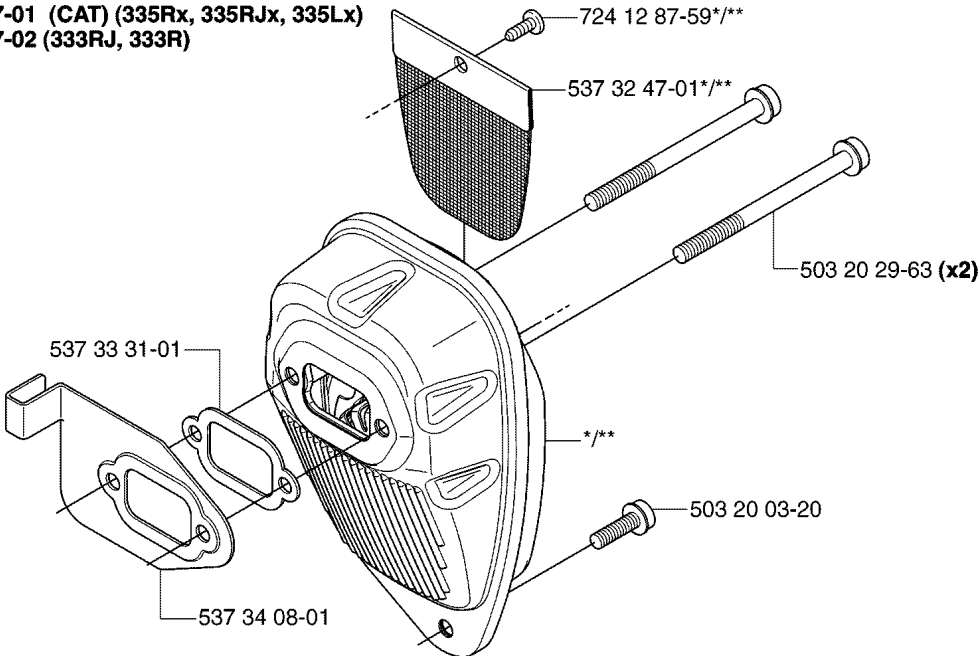

K *compl 544 11 67-01 (CAT) (335Rx, 335Rjx, 335Lx)

**compl 544 11 67-02 (333RJ, 333R)