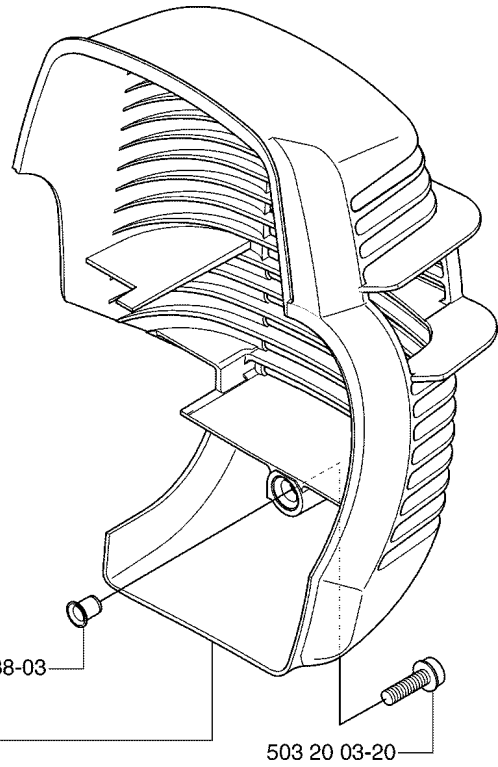

H

(333RJ, 335RJx, 335Lx) 544 11 97-01
(333R, 335Rx) 537 32 61-01

CLUTCH

335 RX, 2006-10

Part No	Description	Remark	QTY KIT
503 20 03-20	SCREW IHSCFM		3
503 20 03-20	SCREW IHSCFM		3
503 24 07-02	PARALLEL PIN		2
503 96 13-01	SCREW		2
537 04 68-01	WASHER		1
537 30 29-01	CLUTCH COVER		1
537 31 00-01	COVER		1
537 31 01-01	COMPRESSION SLEEVE		1
537 31 01-02	COMPRESSION SLEEVE		1
537 32 27-01	ANTIVIBRATION ELEMENT		1
537 32 61-01	COVER		1
537 34 04-01	CLUTCH		1
537 35 29-01	CLUTCH DRUM		1
537 41 57-01	WASHER		1
537 41 81-01	SCREW		2
537 42 72-01	SPRING		1
544 11 97-01	COVER		1
725 53 33-55	SCREW IHSCM		1
735 31 14-00	CIRCLIP		1
735 31 28-10	CIRCLIP		1
738 21 01-04	BALL BEARING		1
740 42 06-00	O-RING		2

J *compl 544 16 01-01

- (335Lx) 537 39 52-02
- (333RJ) 537 39 52-03
- (333R) 537 39 52-04
- (335RJx) 537 39 52-05
- (335Rx) 537 39 52-06

COVER

335 RX, 2006-10

Part No	Description	Remark	QTY KIT
503 20 03-20	SCREW IHSCFM		1
503 20 03-20	SCREW IHSCFM		1
503 21 29-10	SCREW CCRPANT		4
503 21 75-16	SCREW IHSCFT		2
503 21 75-16	SCREW IHSCFT		1
537 35 72-01	PROTECTIVE PLATE		1
537 37 38-02	TUBULAR RIVET		1
537 37 38-03	TUBULAR RIVET		1
537 39 52-02	LABEL		1
537 39 52-03	LABEL		1
537 39 52-04	LABEL		1
537 39 52-05	LABEL		1
537 39 52-06	LABEL		1
537 42 51-01	HEAT PROTECTOR		1
544 16 01-01	CYLINDER COVER		1