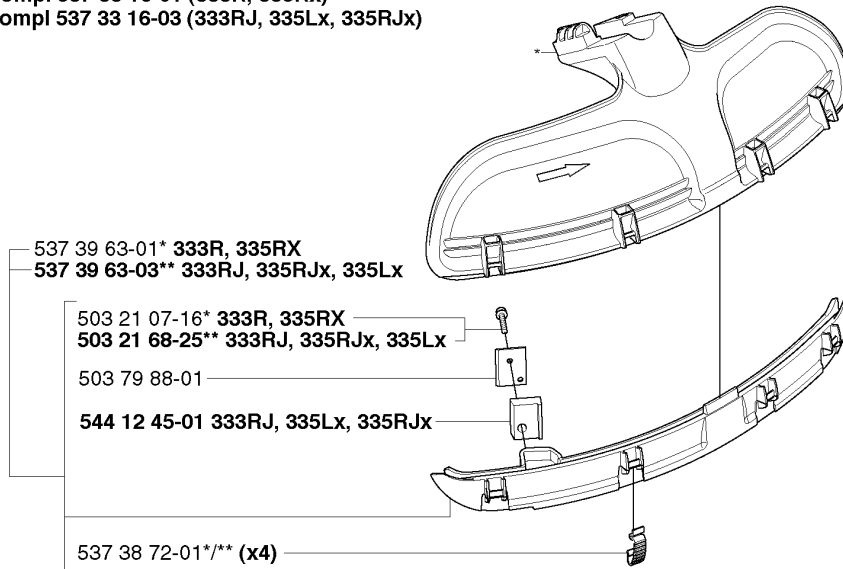

Q *compl 544 40 06-01 $\varnothing=38$ mm

CYLINDER PISTON

335 RX, 2006-10

Part No	Description	Remark	QTY KIT
503 20 08-23	SCREW IHSCM		4
503 28 90-52	PISTON RING		2
503 28 91-19	PISTON PIN		1
503 41 41-01	NEEDLE BEARING		1
537 31 28-01	PISTON		1
537 33 30-01	GASKET		1
544 40 06-01	CYLINDER ASSY		1
737 44 10-00	SNAP RING		2

U *compl 537 38 77-01 (333R, 335Rx)

*compl 537 33 16-01 (333R, 335Rx)
 **compl 537 33 16-03 (333RJ, 335Lx, 335RJx)

*compl 537 34 94-03

GUARDS

335 RX, 2006-10

Part No	Description	Remark	QTY KIT
503 20 02-16	SCREW IHSCFM		1
503 21 07-16	SCREW IHSCF		1
503 21 68-25	SCREW IHSCFT		1
503 79 88-01	BLADE		1
537 21 71-04	BLADE GUARD		1
537 33 16-01	COMBI GUARD		1
537 33 16-03	SPLASH GUARD		1
537 34 94-03	TRIMMER GUARD		1
537 36 10-01	ADAPTER		1
537 36 11-01	CLAMP		1
537 38 72-01	SNAP		4
537 38 77-01	BLADE GUARD		1
537 39 63-01	SPLASH GUARD		1
537 39 63-03	SPLASH GUARD		1
544 12 45-01	RETAINER		1