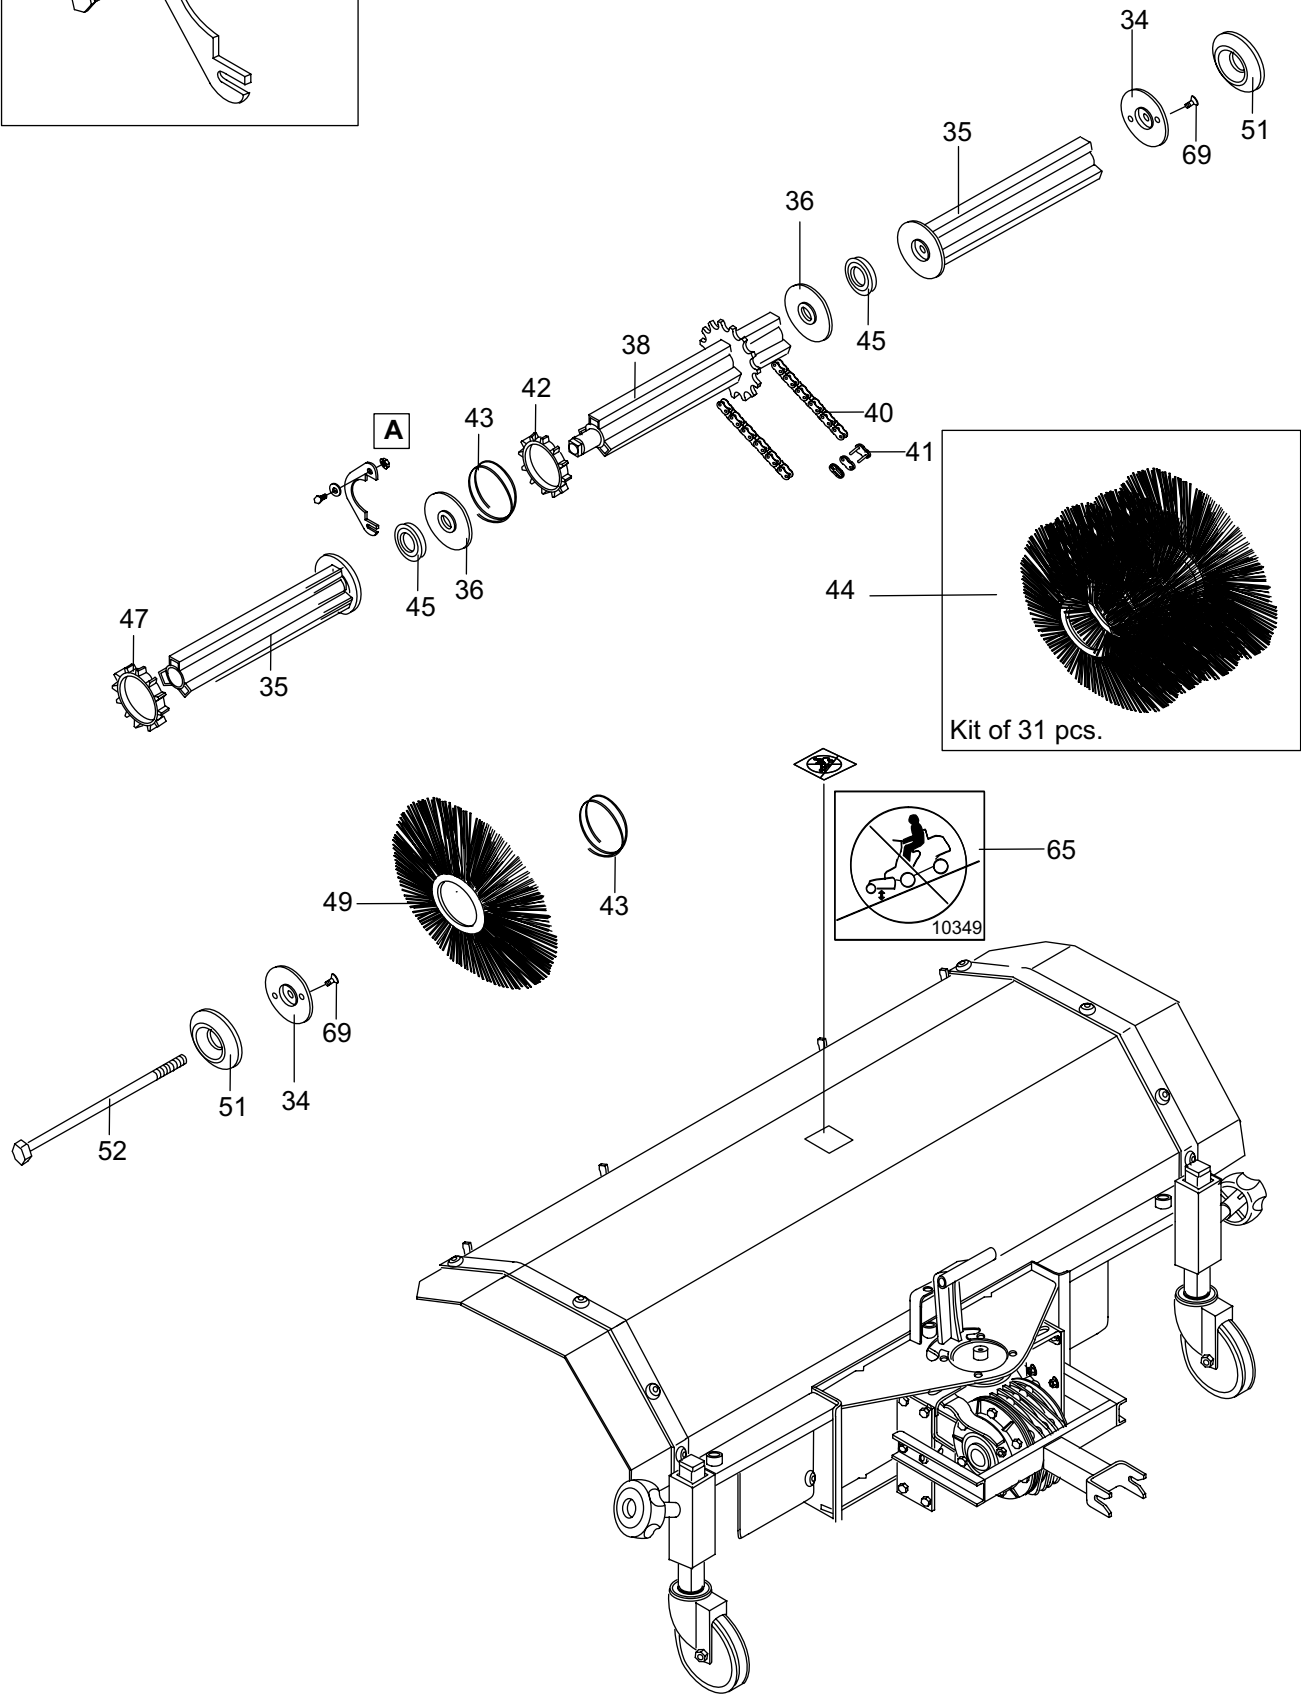

## 953 53 79-01 Street Brush KOVA LH1200, Medium

Pos	Part number	Part name	Qty	Pos	Part number	Part name	Qty
1	535 46 66-03	Guard, Brush Roller	1	64	506 55 97-01	Washer	8
2	535 41 48-35	Rubber	2	65	535 43 74-01	Decal	1
3	535 41 48-36	Support, Rubber	2	66	535 41 50-45	Screw	24
4	535 46 66-01	Dust Cap	2	67	531 02 12-19	Nut, Lock	21
5	535 41 50-98	Tube	2	68	535 46 66-49	Screw	4
6	535 41 48-11	Chain Tightener	1	69	531 02 12-25	Screw	4
7	535 41 48-10	Shaft	1	70	535 46 66-57	Washer	1
8	535 41 48-37	Chain Tightener	1	71	535 46 66-58	Screw	4
9	531 00 10-46	Bearing	1	72	531 02 11-84	Washer	11
10	535 41 48-43	Slide Ring	1	76	535 41 50-36	Screw	3
11	535 46 66-11	Plate, upper	1	77	535 41 50-11	Washer	2
12	535 41 50-99	Support Wheel	2	78	531 02 11-30	Nut, Lock	4
13	535 41 48-14	Plate, side	2	79	535 46 66-53	Pin, Split	2
14	535 41 48-40	Plate, lower	1	80	535 46 66-54	Pop Rivet	9
15	535 46 66-02	Locking knob	2	81	535 46 66-55	Washer	2
17	535 41 48-09	Mounting Plate	1	82	531 00 52-17	Pin Set	2
18	535 46 66-16	Pulley A112	1	83	531 02 11-98	Nut, Lock	2
19	531 00 52-78	Key	2	84	535 46 66-06	Slide Ring	1
20	535 41 48-02	Worm Gear, 7:1	1	85	535 41 50-40	Screw	4
21	535 41 48-48	Washer	2				
22	531 02 11-37	Washer	4				
23	535 41 48-28	Chain Wheel	1				
24	535 46 66-20	Shaft	1				
25	535 46 66-21	Frame	1				
26	531 02 11-73	Screw	4				
34	535 41 48-08	Flange	2				
35	535 41 48-06	Roller Shaft	2				
36	535 41 48-07	Flange	2				
38	535 41 48-05	Roller Shaft	1				
40	535 41 48-26	Chain	1				
41	535 41 48-27	Chain Shackle	1				
42	535 41 48-34	Collar, Plastic	4				
43	535 41 48-52	Spring	4				
44	535 41 48-61	Brush Ring Kit	0				
45	535 41 48-01	Bearing	2				
46	535 46 66-35	Screw	1				
47	535 41 48-04	Collar, Plastic	24				
48	535 41 48-13	Mounting Plate	2				
49	535 41 48-03	Brush Ring	31				
50	535 41 50-94	Washer	1				
51	535 41 48-15	Protection, plastic	2				
52	535 41 48-12	Screw	2				
54	535 46 66-41	Angle Control Rod	1				
55	535 46 66-42	Rod, Lock	1				
56	535 46 66-43	Spring	1				
57	535 46 66-44	Pin	1				
58	531 02 12-26	Nut	8				
59	535 46 66-45	Rod	1				
60	535 46 66-46	Support	1				
61	535 46 66-47	Tarpaulin	1				
62	531 00 50-17	V-Belt	1				
63	506 98 26-01	Screw, special	8				