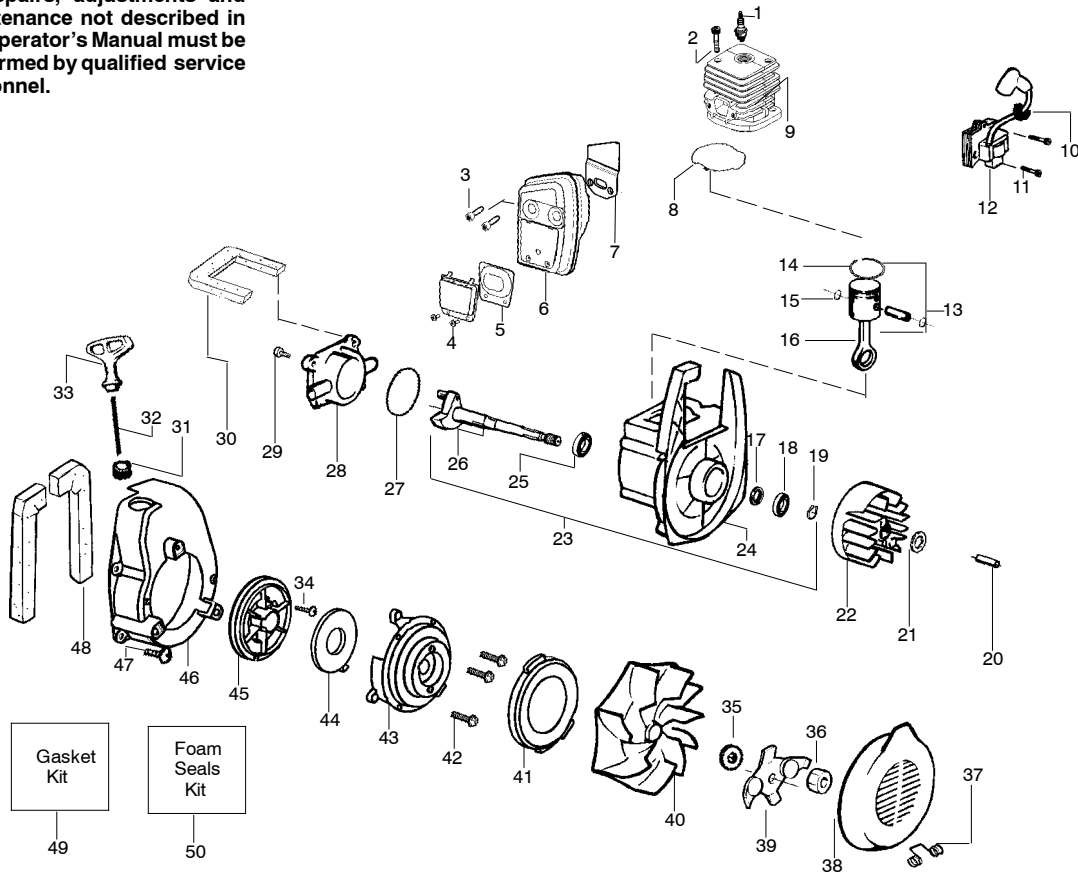

TYPE 1

⚠ WARNING
All repairs, adjustments and maintenance not described in the Operator's Manual must be performed by qualified service personnel.

Ref.	Part No.	Description	Ref.	Part No.	Description	Ref.	Part No.	Description
1.	952030249	Spark Plug (RCJ-6Y)	20.	530016190	Spacer-Flywheel	39.	530095461	Assy-Mulch Blade
2.	530015953	Screw	21.	530015149	Washer	40.	530069817	Kit-Impeller Assy.
3.	530016387	Screw-Muffler-Internal	22.	530039209	Assy-Flywheel	41.	530056625	Seal-Ring
4.	530015241	Screw	23.	530071456	Assy-Crankcase/Crank shaft (incl. 19,24,26)	42.	530016349	Screw
5.	530071593	Kit-Spark Screen (incl. #4)	24.	530012492	Assy-Crankcase (Incl. 17,18,25)	43.	530055101	Housing-Pulley
6.	530071834	Kit-Muffler (incl. 3,4,5, & 7)	25.	530032125	Bearing-Inner	44.	530042086	Spring-Starter
7.	530071458	Gasket-Baffle (kit)	26.	530012452	Assy-Crankshaft	45.	530071466	Kit-Starter Pulley
8.	530071458	Gasket-Cylinder (kit)	27.	530071458	O-ring-C/case (kit)	46.	530055102	Fan Housing
9.	530012432	Cylinder	28.	530012443	Cover-Crankcase	47.	530015810	Screw
10.	530019182	Grommet-Ign. Module	29.	530015810	Screw	48.	530071459	Foam-182mm (kit)
11.	530016357	Screw-Ignition Module	30.	530071459	Foam-219mm (kit)	49.	530071458	Kit-Gasket (page 1 incl. 2, & 5) (page 4 incl. 7,8, & 27)
12.	530035505	Ignition Module	31.	530029182	Eyelet-Flange	50.	530071459	Kit-Foam Seals (page 1 incl. 1,14,31) (page 4 incl. 30 & 48)
13.	530071833	Kit-Piston (Incl. 14 & 15)	32.	530071467	Kit-Rope (Incl. 34)			
14.	530055120	Piston Ring	33.	530049488	Handle-Starter			
15.	530015162	Retainer-Piston Pin	34.	530016391	Screw-Rope			
16.	530069945	Assy-Connecting Rod	35.	530016402	Washer-Belleville			
17.	530019264	Seal-Crankcase	36.	530626605	Nut			
18.	530055728	Bearing-Outer	37.	530402043	Spring-Return Cover			
19.	530015941	Retainer Ring-C'chaft	38.	530049313	Inlet Door			

✓ = NEW PART NUMBER FOR THIS IPL   ★ = REFER TO THE SERVICE REFERENCE INDICATED FOR MORE INFORMATION. (LOCATED AT END OF IPL)