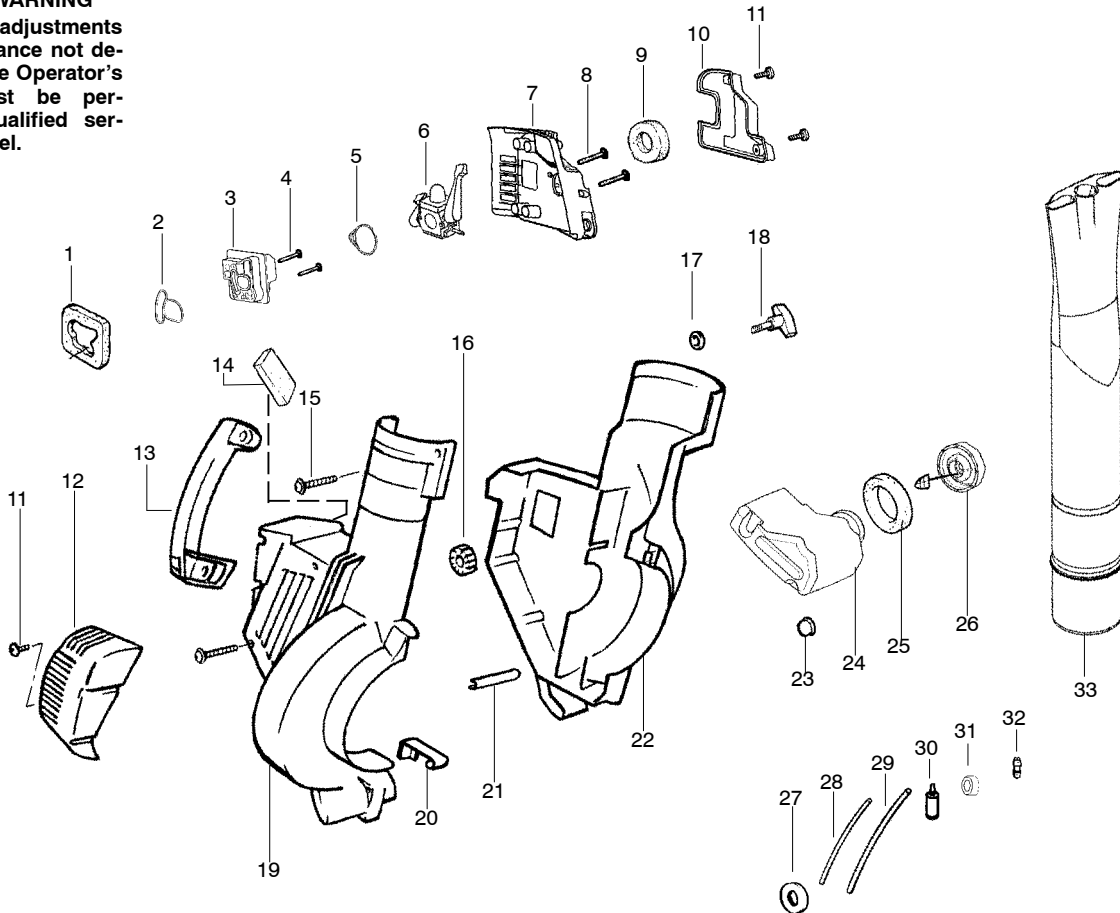

TYPE 1

WARNING

All repairs, adjustments and maintenance not described in the Operator's Manual must be performed by qualified service personnel.

Ref.	Part No.	Description	Ref.	Part No.	Description
1.	530071459	Air Dam (kit)	20.	530402044	Spring-Cover Latch
2.	530071458	Gasket-Adapter (kit)	21.	530049617	Guide-Starter Rope
3.	530035561	Carburetor Adaptor	22.	530056679	Shroud-Left
4.	530016309	Screw	23.	530036792	Isolator-Crankcase
5.	530071458	Gasket-Carburetor (kit)	24.	530049491	Assy-Fuel Tank (Incl. fuel lines & #26,30,32)
6.	---	Kit-Carb Ass'y. (C1Q-W11C) (WT-606)	25.	530049527	Gasket-Fuel Tank
7.	530056629	Air Box	26.	530049386	Fuel Cap w/Retainer
8.	530015849	Screw-Carb.	27.	530049656	Grommet-Shroud
9.	530049383	Filter-Air	28.	530069247	Kit-Line Carb/Purge
10.	530056581	Cover-Air Filter	29.	530069216	Kit-Line Tank/Purge
11.	530016349	Screw	30.	530095646	Assy-Fuel Pick-up
12.	530056641	Guard-Muffler	31.	530071459	Grommet-Fuel line (kit)
13.	530095469	Handle	32.	530023877	Fitting-Fuel Line
14.	530071459	Foam 71.1mm (kit)	33.	530095593	Tube-Blower
15.	530015886	Screw			Not Shown
16.	530049323	Isolator		545076629	Operator Manual
17.	530015197	Nut		530057414	Warning Decal
18.	530016322	Knob-Blower		530402633	Decal-Screw Warning
19.	530059851	Assy-Right Shroud (incl. #20)			