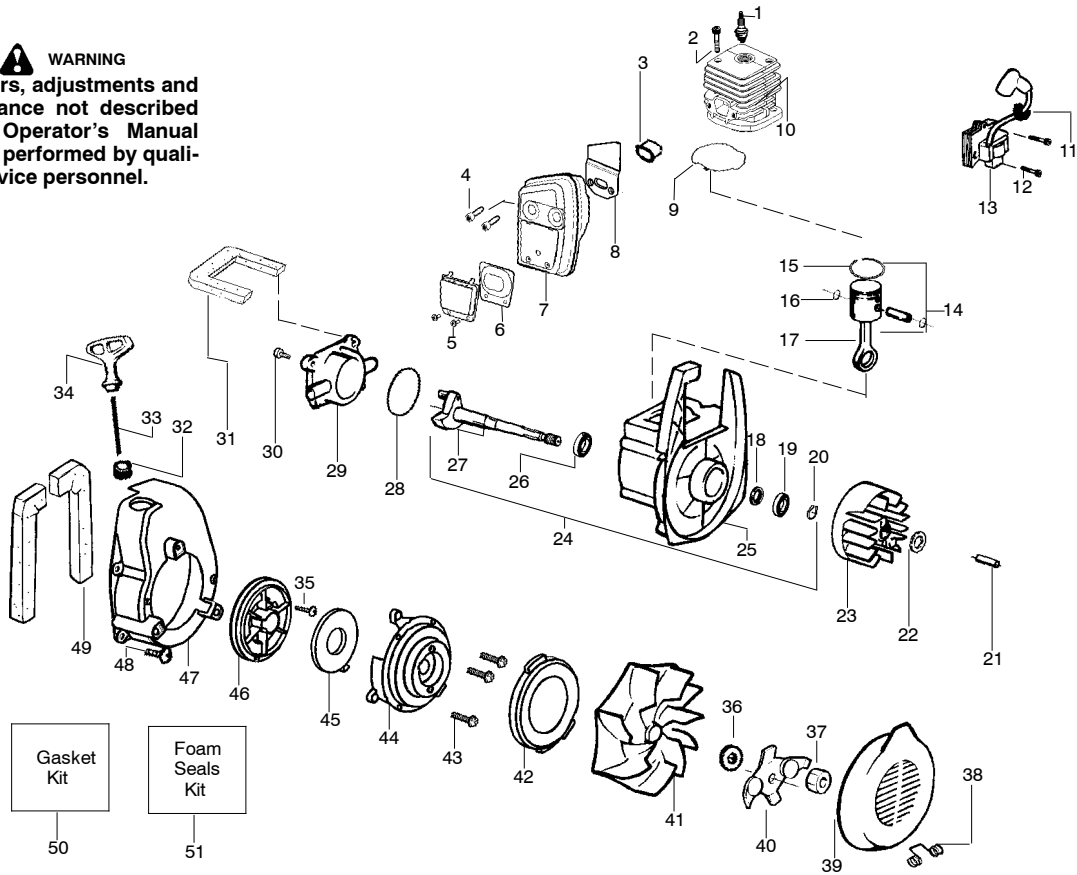

TYPE 2

WARNING
All repairs, adjustments and maintenance not described in the Operator's Manual must be performed by qualified service personnel.

Ref.	Part No.	Description	Ref.	Part No.	Description	Ref.	Part No.	Description
1.	952030249	Spark Plug (RCJ-6Y)	21.	530016190	Spacer-Flywheel	40.	530095461	Assy-Mulch Blade
2.	530015953	Screw	22.	530015149	Washer	41.	530069817	Assy-Impeller
3.	530055191	Insulator-Heat	23.	530039209	Assy-Flywheel	42.	545078801	Seal-Ring
4.	530016387	Screw-Muffler-Internal	24.	530071456	Assy-Crankcase/Crank shaft (incl. 20,25,27)	43.	530016349	Screw
5.	530015241	Screw	25.	530012492	Assy-Crankcase (Incl. 18,19,26)	44.	545079101	Housing-Pulley
6.	530071593	Kit-Spark Screen (incl. #5)	26.	530032125	Bearing-Inner	45.	530042086	Spring-Starter
7.	530071834	Kit-Muffler (incl. 4,5,6, & 8)	27.	530012452	Assy-Crankshaft	46.	530071466	Kit-Starter Pulley
8.	530071458	Gasket-Baffle (kit)	28.	530071458	O-ring-C/case (kit)	47.	545079001	Fan Housing
9.	530071458	Gasket-Cylinder (kit)	29.	545064601	Cover-Crankcase	48.	530015810	Screw
10.	530012432	Cylinder	30.	530015810	Screw	49.	530071459	Foam-182mm (kit)
11.	530019182	Grommet-Ign. Module	31.	530071459	Foam-219mm (kit)	50.	530071458	Kit-Gasket (page 2 incl. 2, & 5) (page 5 incl. 8,9, & 28)
12.	530016357	Screw-Ignition Module	32.	530029182	Eyelet-Flange	51.	530071459	Kit-Foam Seals (page 2 incl. 1,14,31) (page 5 incl. 31 & 49)
13.	530035505	Ignition Module	33.	530071467	Kit-Rope (Incl. 35)			
14.	530071833	Kit-Piston (Incl. 15 & 16)	34.	530049488	Handle-Starter			
15.	530055120	Piston Ring	35.	530016391	Screw-Rope			
16.	530015162	Retainer-Piston Pin	36.	530016402	Washer-Belleville			
17.	530069945	Assy-Connecting Rod	37.	530626605	Nut			
18.	530019264	Seal-Crankcase	38.	530402043	Spring-Return Cover			
19.	530055728	Bearing-Outer	39.	530049313	Inlet Door			
20.	530015941	Retainer Ring-C'chaft						

✓ = NEW PART NUMBER FOR THIS IPL

★ = REFER TO THE SERVICE REFERENCE INDICATED FOR MORE INFORMATION. (LOCATED AT END OF IPL)