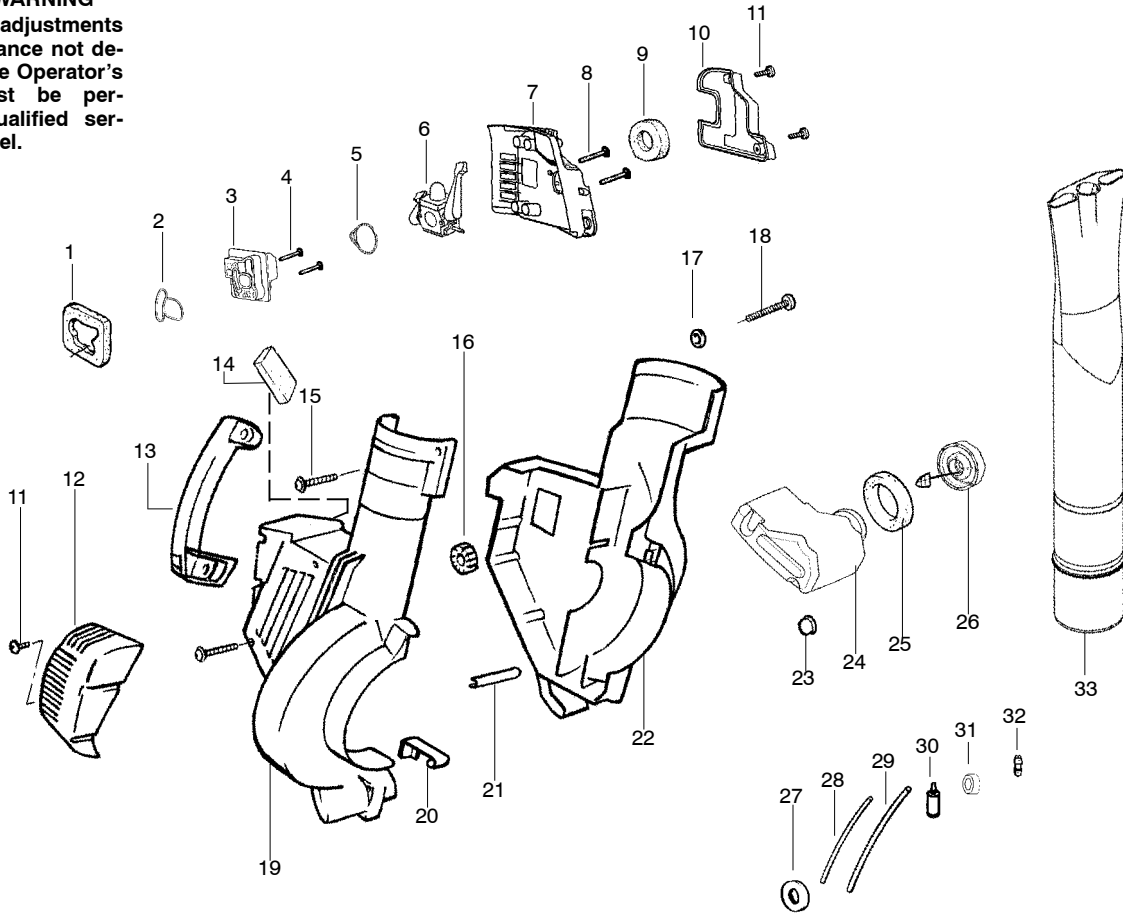

TYPE 2

WARNING

All repairs, adjustments and maintenance not described in the Operator's Manual must be performed by qualified service personnel.

Ref.	Part No.	Description	Ref.	Part No.	Description
1.	530071459	Air Dam (kit)	20.	530402044	Spring-Cover Latch
2.	530071458	Gasket-Adapter (kit)	21.	530049617	Guide-Starter Rope
3.	530035561	Carburetor Adaptor	22.	545018113	Shroud-Left
4.	530016441	Screw	23.	530036792	Isolator-Crankcase
5.	530071458	Gasket-Carburetor (kit)	24.	530049491	Assy-Fuel Tank (Incl. fuel lines & #26,30,32)
6.	---	Kit-Carb Ass'y. (C1Q-W11C) (WT-606)	25.	530049527	Gasket-Fuel Tank
7.	530056629	Air Box	26.	530049386	Fuel Cap w/Retainer
8.	530015849	Screw-Carb.	27.	530049656	Grommet-Shroud
9.	530049383	Filter-Air	28.	530069247	Kit-Line Carb/Purge
10.	530056581	Cover-Air Filter	29.	530069216	Kit-Line Tank/Purge
11.	530016349	Screw	30.	530095646	Assy-Fuel Pick-up
12.	545085001	Guard-Muffler	31.	530071459	Grommet-Fuel line (kit)
13.	530095469	Handle	32.	530023877	Fitting-Fuel Line
14.	530071459	Foam 71.1mm (kit)	33.	530095593	Tube-Blower
15.	530015886	Screw			Not Shown
16.	530049323	Isolator			
17.	530015197	Nut	545076629		Operator Manual
18.	545003502	Screw	530057414		Warning Decal
19.	545018212	Assy-Right Shroud (incl. #20)	530402633		Decal-Screw Warning
			545003020		Decal-CE Warning

✓ = NEW PART NUMBER FOR THIS IPL

* = REFER TO THE SERVICE REFERENCE INDICATED FOR MORE INFORMATION. (LOCATED AT END OF IPL)