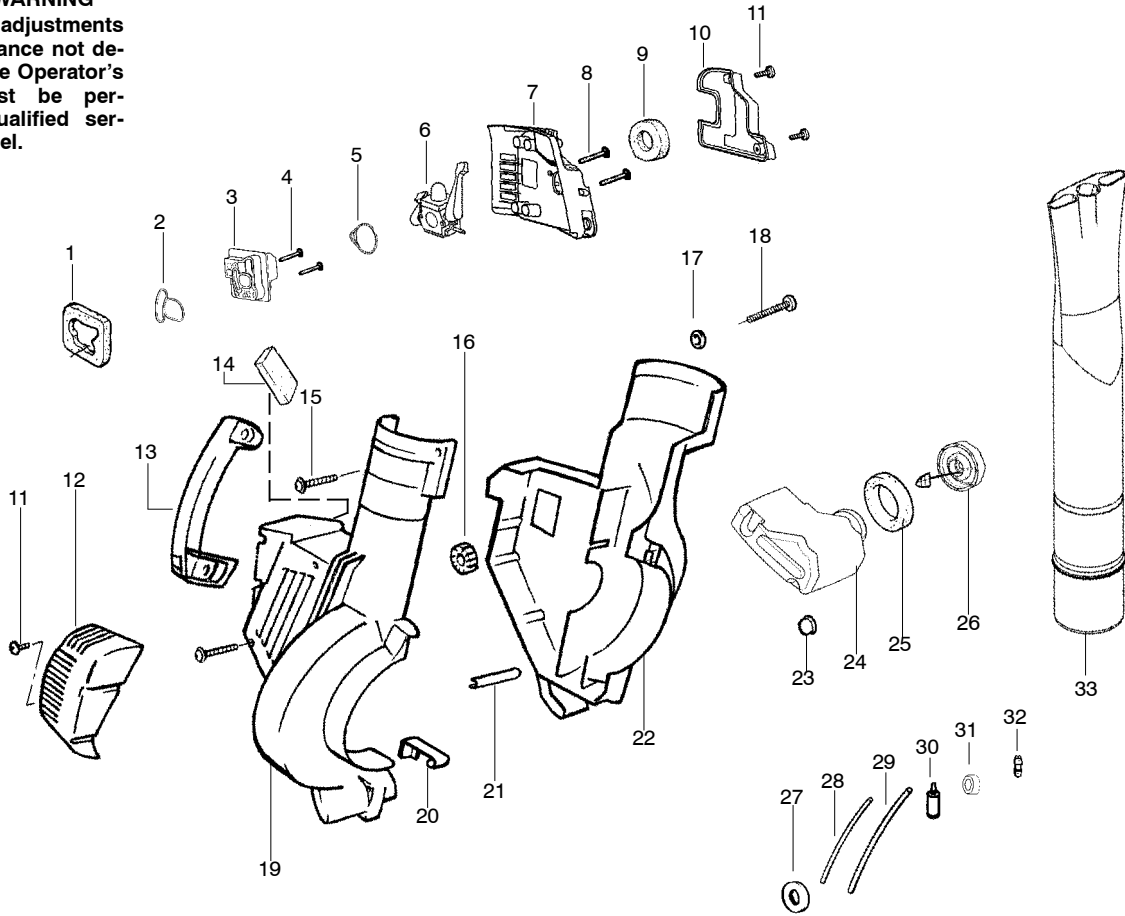

TYPE 3

WARNING
All repairs, adjustments and maintenance not described in the Operator's Manual must be performed by qualified service personnel.

Ref.	Part No.	Description	Ref.	Part No.	Description
1.	530071459	Air Dam (kit)	20.	530402044	Spring-Cover Latch
2.	530071458	Gasket-Adapter (kit)	21.	530049617	Guide-Starter Rope
3.	530035561	Carburetor Adaptor	22.	545018113	Shroud-Left
4.	530016441	Screw	23.	530036792	Isolator-Crankcase
5.	530071458	Gasket-Carburetor (kit)	24.	530049491	Assy-Fuel Tank (Incl. fuel lines & #26,30,32)
6.	---	Kit-Carb Ass'y. (C1Q-W11C) (WT-606)	25.	530049527	Gasket-Fuel Tank
7.	530056629	Air Box	26.	530049386	Fuel Cap w/Retainer
8.	530015849	Screw-Carb.	27.	530049656	Grommet-Shroud
9.	530049383	Filter-Air	28.	530069247	Kit-Line Carb/Purge
10.	530056581	Cover-Air Filter	29.	530069216	Kit-Line Tank/Purge
11.	530016349	Screw	30.	530095646	Assy-Fuel Pick-up
12.	545085001	Guard-Muffler	31.	530071459	Grommet-Fuel line (kit)
13.	530095469	Handle	32.	530023877	Fitting-Fuel Line
14.	530071459	Foam 71.1mm (kit)	33.	530095593	Tube-Blower
15.	530015886	Screw			Not Shown
16.	530049323	Isolator	✓	545137513	Operator Manual
17.	530015197	Nut		530057414	Warning Decal
18.	545003502	Screw		530402633	Decal-Screw Warning
19.	545018212	Assy-Right Shroud (incl. #20)		545003020	Decal-CE Warning