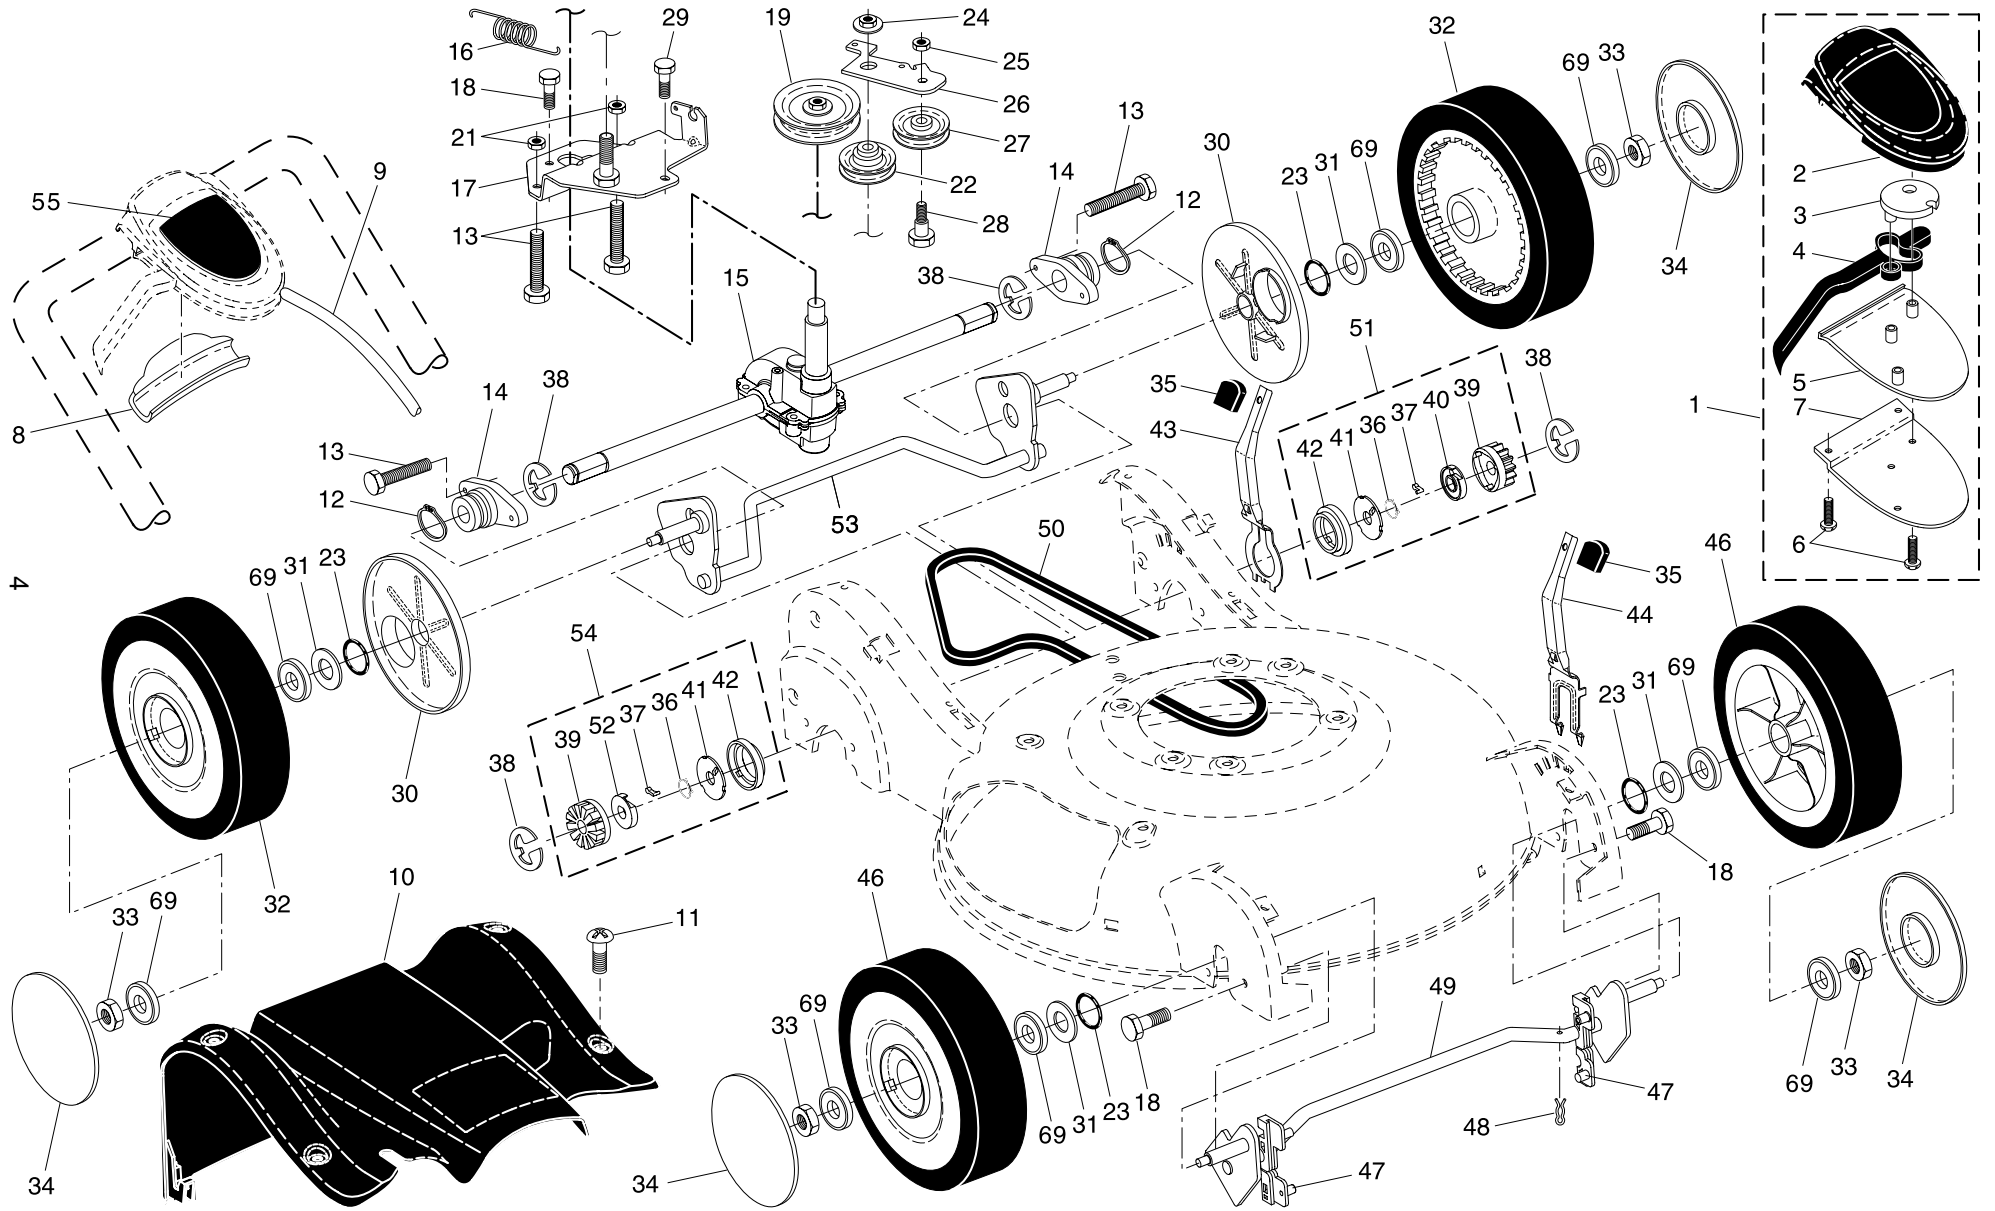

ROTARY LAWN MOWER - - MODEL NUMBER R152SVBBC (96141006300) PRODUCT NUMBER 961 41 00-63

ROTARY LAWN MOWER - - MODEL NUMBER **R152SVBBC** (96141006300) PRODUCT NUMBER 961 41 00-63

KEY NO.	PART NO.	DESCRIPTION	KEY NO.	PART NO.	DESCRIPTION
1	532 19 70-12	Drive Control Assembly (Includes Cable)	29	817 06 04-10	Screw 1/4-20 x 1/16
2	532 19 57-61	Cover, Drive Control, Top	30	532 18 34-57	Cover, Dust, Wheel
3	532 18 73-53	Pulley, Drive Control	31	532 08 83-48	Washer, Flat 3/8
4	532 19 00-37	Lever, Drive Control (blue)	32	532 19 26-19	Wheel Assembly, Rear 9 x 2-1/4
5	532 19 57-62	Cover, Drive Control, Bottom	33	532 08 39-23	Nut, Hex
6	532 18 16-98	Screw, Torx Head #8 x 5/8	34	532 18 36-95	Hubcap
7	532 40 07-23	Bracket, Mounting, Drive Control	35	532 18 59-94	Knob
8	532 18 62-97	Cap, Drive Control, Bottom	36	532 18 82-91	Spring, Torsion
9	532 19 70-11	Cable, Drive Control	37	532 17 50-98	Pawl
10	532 19 05-65	Cover Assembly, Drive	38	812 00 00-58	E-Ring
11	532 19 41-88	Screw	39	532 17 51-03	Pinion, Gear
12	812 00 00-12	Ring, Retaining	40	532 17 51-05	Retainer, Drive, LH
13	532 19 41-86	Screw	41	532 17 51-04	Disc, Drive
14	532 18 71-20	Bearing / Axle Support	42	532 18 41-72	Seal, Friction
15	532 18 82-94	Gear Case Assembly (See Breakdown)	43	532 19 05-20	Lever, Selector, Wheel Height, Rear
16	532 19 41-24	Spring, Return	44	532 19 05-18	Lever, Selector, Wheel Height, Front
17	532 19 68-22	Bracket, Gear Case / Drive Pulley	46	532 19 22-30	Wheel Assembly, Front 9 x 2-1/4
18	532 16 34-09	Screw	47	532 18 34-38	Bushing, Front Axle
19	532 19 37-91	Pulley, Drive	48	532 16 96-75	Retainer, Hairpin Cotter
21	532 13 20-04	Nut, Hex	49	532 19 64-69	Torque Shaft Assembly, Front
22	532 19 41-28	Pulley Assembly, V-Groove	50	532 18 36-88	Belt, Drive
23	532 18 81-52	O-Ring	51	532 18 83-31	Pinion Assembly, LH
24	532 14 52-12	Nut, Hex, Flangelock	52	532 17 51-02	Retainer, Drive, RH
25	873 93 05-00	Nut, Hex, Lock	53	532 19 59-95	Rear Axle Assembly
26	532 19 65-42	Idler Arm	54	532 18 83-30	Pinion Assembly, RH
27	532 16 60-43	Pulley, Idler	55	532 18 93-78	Decal, Drive Control
28	532 16 08-29	Bolt, Hex Head, Shoulder	69	532 75 10-68	Bearing, Ball (Wheel)

NOTE: All component dimensions given in U.S. inches. 1 inch = 25.4 mm

IMPORTANT: Use only Original Equipment Manufacturer (O.E.M.) replacement parts. Failure to do so could be hazardous, damage your lawn mower and void your warranty.