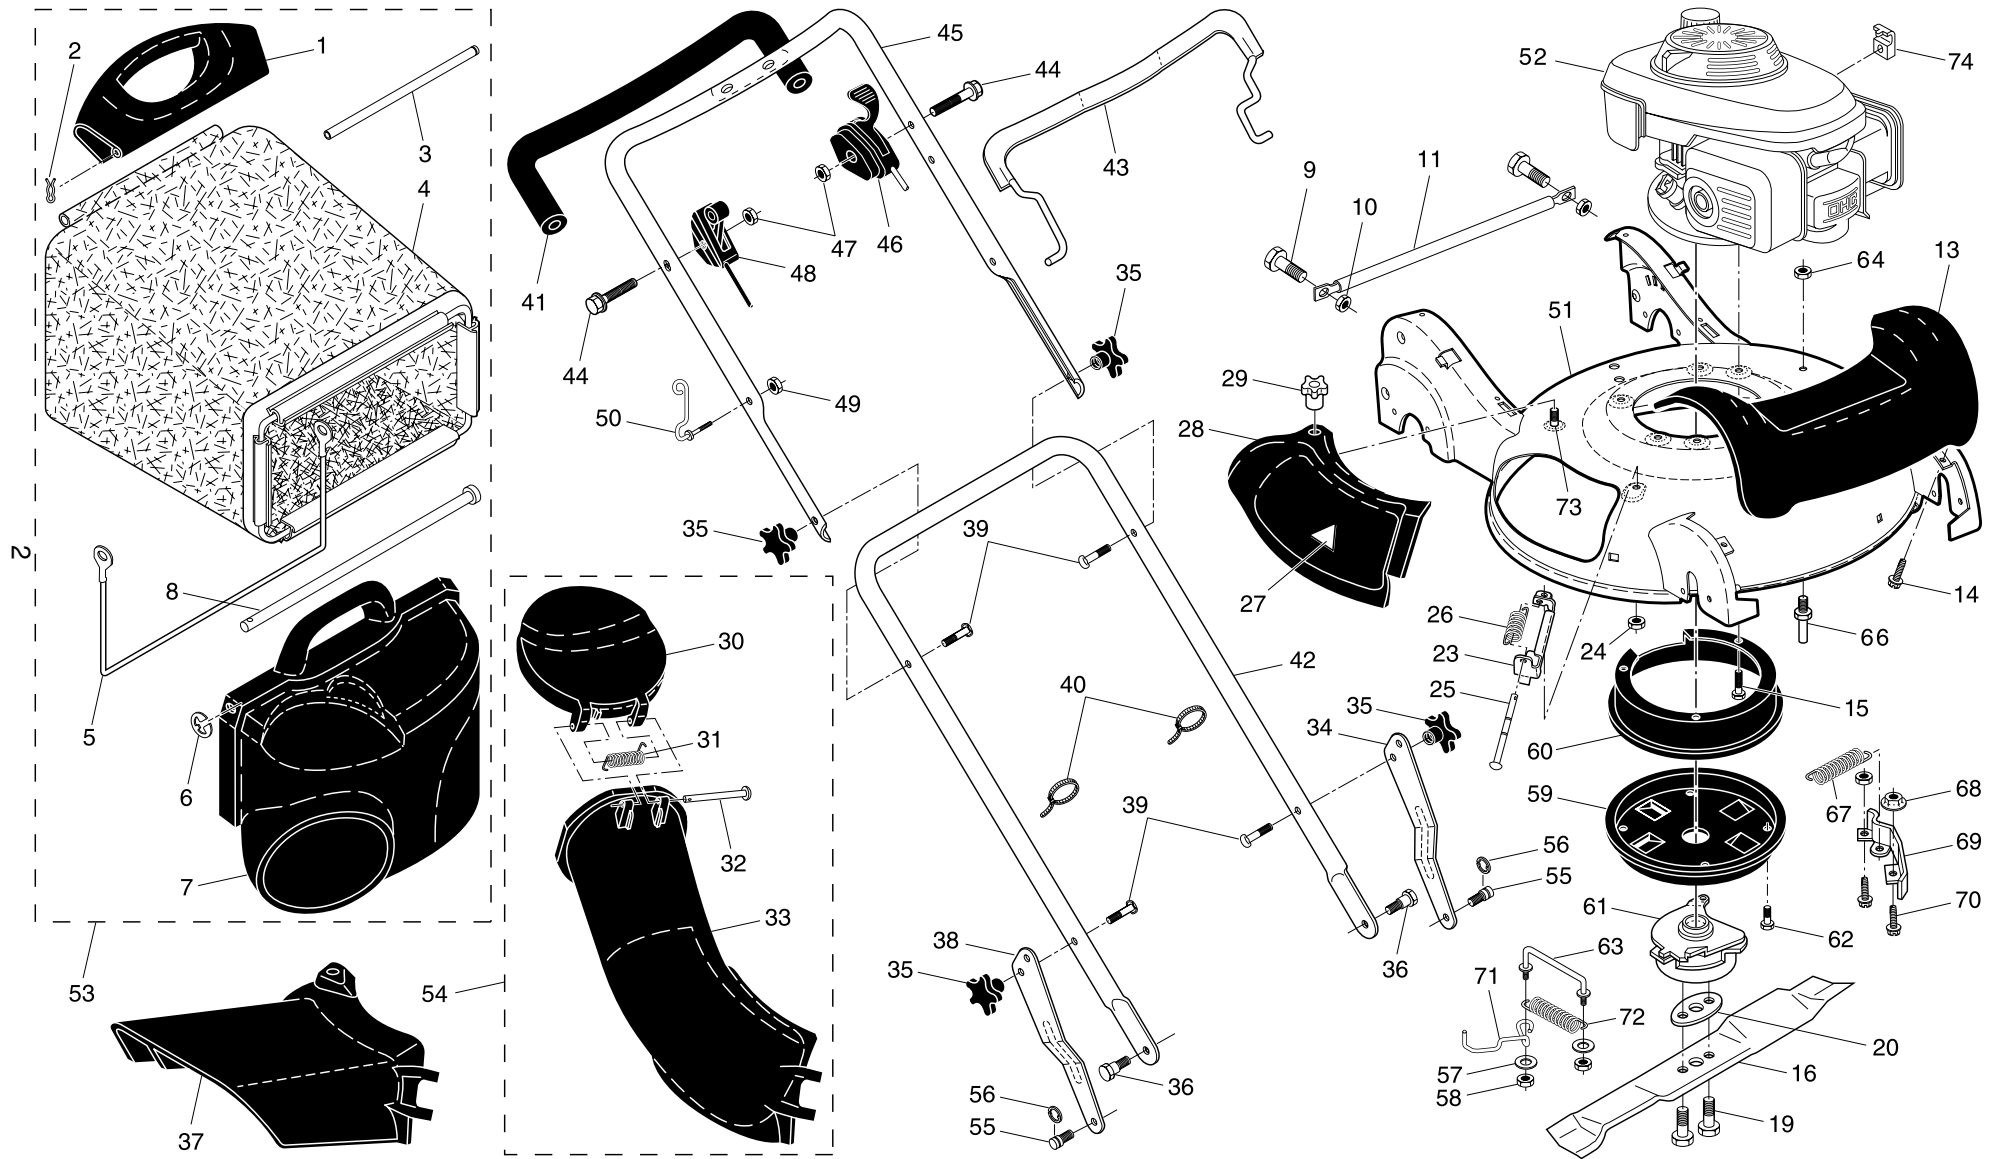

ROTARY LAWN MOWER - - MODEL NUMBER R152SVBBC (96141006300) PRODUCT NUMBER 961 41 00-63

ROTARY LAWN MOWER - - MODEL NUMBER **R152SVBBC** (96141006300) PRODUCT NUMBER 961 41 00-63

KEY NO.	PART NO.	DESCRIPTION	KEY NO.	PART NO.	DESCRIPTION
1	532 19 05-82	Handle, Grassbag, Rear	43	532 18 62-99	Bail, Control
2	532 06 53-22	Hairpin Cotter	44	532 18 99-37	Screw
3	532 18 34-83	Rod, Rear Handle, Grassbag	45	532 18 62-96	Handle Assembly, Upper (Includes Foam Grip)
4	532 40 18-98	Grassbag	46	532 19 65-41	Blade Brake Control
5	532 18 85-06	Frame, Grassbag	47	532 13 20-04	Locknut, Hex 1/4-20
6	812 00 00-14	E-Ring	48	532 19 12-57	Throttle Control
7	532 19 05-81	Door, Grassbag	49	532 18 33-65	Nut, Hex
8	532 18 34-79	Rod, Pivot	50	532 18 85-01	Rope Guide
9	872 14 04-05	Screw	51	532 40 07-28	Kit, Housing
10	873 80 04-00	Nut, Hex, Nylock	52	- - -	Engine, Honda, Model Number GCV160 (order parts from engine manufacturer)
11	532 19 06-92	Tube, Rear Skirt			
13	532 19 05-19	Cover, Front	53	532 40 18-96	Grassbag Assembly, Complete
14	532 19 41-89	Screw, Hex Washer Head	54	532 18 90-14	Discharge Chute Assembly, Complete
15	532 15 04-06	Bolt, Engine Mounting	55	532 19 41-92	Stud, Shoulder, T45
16	532 19 93-80	Blade, 21"	56	812 00 00-58	E-Ring, T45
19	532 19 34-07	Bolt, Hex Head	57	532 05 39-98	Washer, Flat
20	532 19 34-09	Spacer, Blade	58	873 51 06-00	Nut, Hex 3/8-16
23	532 18 36-09	Mounting Bracket, Mulcher Door	59	532 19 09-31	Belt Cover, Lower
24	532 75 11-52	Nut, Hex	60	532 19 09-30	Belt Cover, Upper
25	532 18 34-45	Rod, Hinge	61	- - -	Blade Brake / Clutch Assembly (order parts from engine manufacturer)
26	532 18 34-46	Spring, Mulcher Door			
27	532 18 21-66	Decal, Danger	62	532 75 00-97	Screw
28	532 19 05-15	Mulcher Door	63	532 18 01-88	Link, Torque
29	532 18 34-47	Knob	64	873 19 70-33	Nut, Hex 3/8-16
30	532 19 05-80	Door, Discharge Chute	66	532 18 21-31	Stud, Belt Guide
31	532 18 34-78	Spring, Door, Discharge Chute	67	532 18 03-93	Spring
32	532 18 34-45	Rod, Door, Discharge Chute	68	873 90 04-00	Nut, Hex, Centerlock, Zinc Plated 1/4-20
33	532 19 05-78	Discharge Chute, Plastic	69	532 19 09-29	Brake, Clutch
34	532 19 06-19	Adjustment Bracket, Lower Handle, LH	70	874 78 04-10	Bolt, Hex Head
35	532 18 55-88	Knob, Star	71	532 18 85-45	Belt Keeper
36	532 19 41-87	Bolt, Shoulder	72	532 18 03-94	Spring
37	532 18 59-96	Deflector, Discharge	73	532 18 86-34	Stud, Threaded 1/4-20 x 5/8
38	532 19 06-21	Adjustment Bracket, Lower Handle, RH	74	532 19 09-03	Clamp, Throttle Cable
39	532 19 15-74	Bolt, Handle	--	532 18 21-34	Decal, Warning (not shown)
40	532 06 64-26	Wire Tie	--	532 19 40-70	Operator's Manual, European
41	532 18 27-48	Grip, Foam	--	532 19 40-71	Operator's Manual, Scandinavian
42	532 18 70-96	Handle Assembly, Lower	--	532 19 94-07	Operator's Manual, East Bloc
			--	532 19 94-08	Operator's Manual, Baltic

NOTE: All component dimensions given in U.S. inches. 1 inch = 25.4 mm

IMPORTANT: Use only Original Equipment Manufacturer (O.E.M.) replacement parts. Failure to do so could be hazardous, damage your lawn mower and void your warranty.