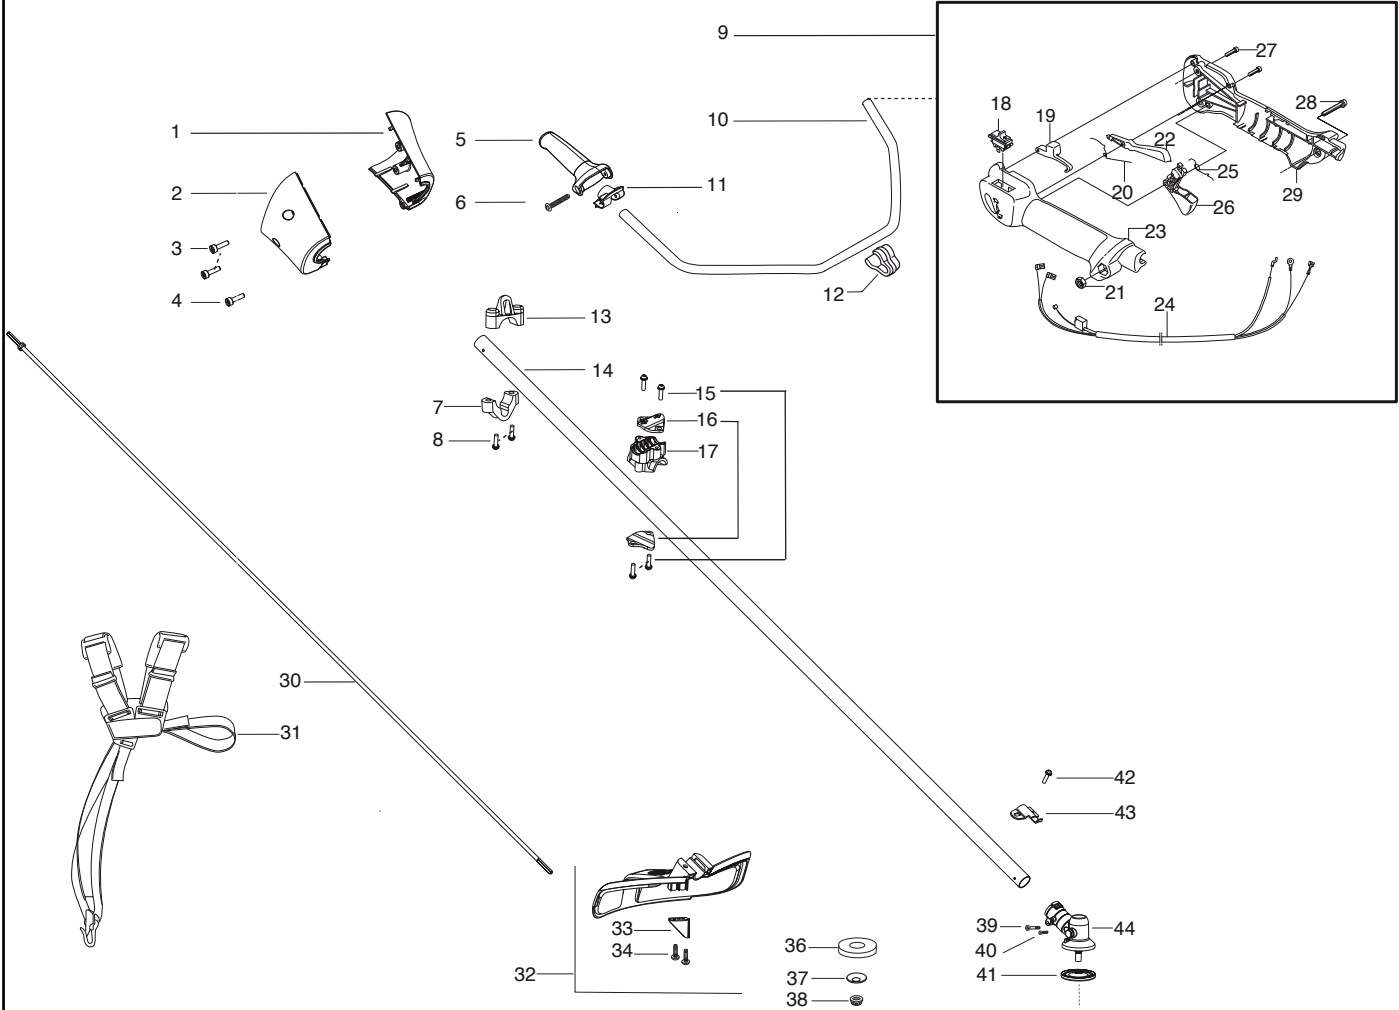

125R

Spare parts
Ersatzteile
Pièces détachées
Reserve onderdelen
Repuestos
Reservdelar

A

Ref.	Part No.	Description	Ref.	Part No.	Description	Ref.	Part No.	Description
1.	545 03 64-01	Nose Cone - LH	24.	545 05 62-01	Assy - Cable Wire	Not Shown		
2.	545 03 65-01	Nose Cone - RH	25.	537 17 42-01	Spring - Trigger			
3.	530 01 64-48	Screw	26.	537 16 08-01	Trigger - Throttle			
4.	530 01 64-49	Screw	27.	503 21 66-18	Screw			
5.	503 72 10-03	Handle-Assist	28.	503 20 07-35	Screw			
6.	503 21 07-45	Bolt	29.	537 16 03-01	Housing-Throttle - RH			
7.	545 05 66-01	Clamp-Harness (lower)	30.	545 00 75-07	Flexshaft			
8.	530 01 59-40	Screw	31.	537 21 63-01	Harness w/o warning			
9.	545 06 71-01	Assy-Throttle Housing (Incl. 18,19,20,21,22,23, 24,25,26,27,28,29)	32.	545 03 09-01	Kit-Shield (Incl. 33,34)			
10.	502 19 95-03	Handlebar	33.	530 05 22-86	Limiters - Line			
11.	503 80 45-01	Cover-Assist Handle	34.	530 01 58-14	Screw			
12.	502 21 12-01	Clip-Handlebar	36.	503 89 01-01	Cup-Support			
13.	530 05 79-86	Clamp-Harness (upper)	37.	537 28 56-01	Support - Flange			
14.	545 08 10-11	Kit-Driveshaft	38.	503 85 63-01	Locknut - Blade			
15.	530 01 58-14	Screw	39.	530 01 60-14	Screw			
16.	530 05 85-63	Clamp - Bracket	40.	530 01 63-01	Screw			
17.	545 05 85-01	Clamp 1" Handlebar	41.	537 23 49-01	Assy - Dustcup	545 04 75-51	Manual (Euro 7)	
18.	545 03 06-01	Kit-Switch	42.	530 01 57-71	Screw	545 08 29-13	(Euro 8)	
19.	537 16 07-01	Lockout-Starter Throttle	43.	530 05 75-54	Bracket - Shield	545 08 29-11	(Euro 9)	
20.	537 17 43-01	Spring - Lockout	44.	530 09 62-95	Assy - Gearbox	545 05 61-01	Decal-Warning	
21.	503 22 10-13	Nut				537 31 29-01	Guard - Transport	
22.	537 16 06-01	Lockout - Throttle				530 03 11-59	Wrench-Hex	
23.	537 16 02-03	Housing - Throttle -LH				502 11 46-02	Wrench-Spark Plug	
						530 09 22-31	O-Ring (Shoulder Strap)	