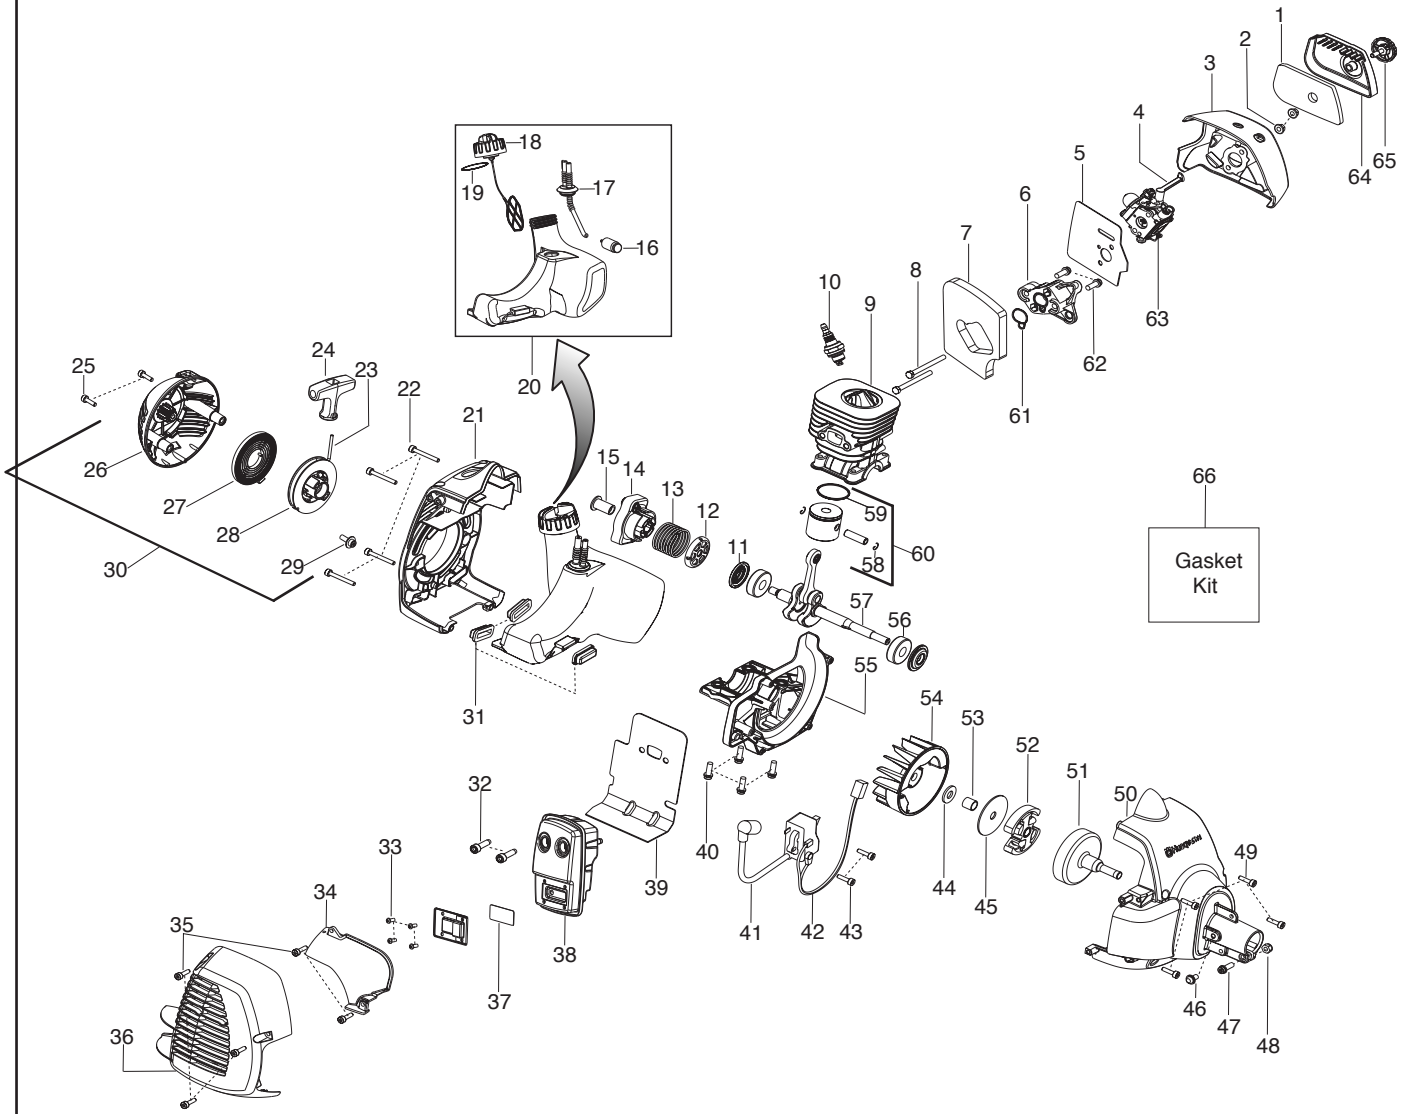

B

Ref.	Part No.	Description	Ref.	Part No.	Description	Ref.	Part No.	Description
1.	530 15 02-53	Filter	25.	530 01 64-26	Screw	48.	530 40 30-94	Nut
2.	530 01 61-01	Nut-Carb. Screw	26.	545 02 96-02	Starter Hsg. w/eyelet	49.	530 01 64-56	Screw
3.	545 08 46-01	Air Box	27.	545 02 98-01	Kit-Starter Spring	50.	545 01 75-01	Assy-Fan Housing
4.	530 05 78-44	Lever - Choke	28.	545 02 97-01	Kit-Starter Pulley	51.	530 15 00-39	Assy-Clutch Drum
5.	545 05 04-02	Kit-Carb. Gasket (Incl 7,61)	29.	530 01 64-68	Screw	52.	545 05 04-05	Kit-Clutch Assy.
6.	530 03 55-96	Adaptor-Carb.	30.	545 10 63-01	Assy-Starter Hsg.(Incl. 23,24,26,27,28,29)	53.	530 05 78-52	Spacer
7.	545 03 01-01	Kit-Gasket (foam)	31.	530 05 97-80	Isolator-Tank	54.	530 03 92-42	Flywheel
8.	530 01 64-00	Bolt	32.	530 05 89-82	Bolt-Muffler	55.	545 05 46-01	Crankcase
9.	545 00 10-01	Cylinder	33.	530 01 54-96	Screw	56.	545 01 34-01	Bearing
10.	952 03 02-01	Plug-Spark (RCJ-8Y)	34.	530 15 04-40	Shield-Heat	57.	545 03 00-01	Kit-Crankshaft
11.	545 05 04-03	Kit-Crankshaft seal	35.	530 01 64-49	Screw	58.	530 01 51-62	Retainer-Piston Pin
12.	530 01 64-75	Washer-Starter	36.	530 05 97-84	Guard-Muffler	59.	530 01 92-83	Ring-Piston
13.	530 01 64-50	Spring-Starter Cup	37.	545 03 05-01	Kit-Spark Arrestor (Incl. 33)	60.	545 03 03-01	Kit-Piston (Incl. 58,59)
14.	545 10 23-02	Assy-Starter Cup	38.	545 05 75-02	Assy-Muffler	61.	545 03 01-01	Kit-Gasket (adaptor seal)
15.	530 05 98-00	Coupling-Starter	39.	530 05 78-48	Gasket-Paper Metal	62.	530 01 58-97	Screw
16.	530 09 56-46	Assy-Fuel Filter	40.	530 01 58-97	Screw	63.	545 00 60-34	Kit-Carb. (Incl. 4,5)
17.	545 03 02-01	Kit-Fuel Line	41.	545 04 67-01	Module	64.	530 05 78-46	Cover-Air Box
18.	530 15 03-50	O-ring - Fuel Cap	42.	530 03 92-27	Assy-Leadwire	65.	530 05 97-96	Assy-Knob
19.	530 01 92-93	O-ring - Fuel Cap	43.	530 01 64-56	Screw	66.	545 03 01-01	Kit-Gasket (Incl. 5,7,11,19,39,61)
20.	530 05 78-53	Assy-Fuel Tank (Incl. 16,17,18,19)	44.	530 01 60-30	Washer			
21.	530 05 78-51	Shroud-Rear	45.	530 09 41-89	Washer-Clutch	Not Shown		
22.	530 01 64-48	Screw	46.	530 01 64-69	Screw	530 05 87-09	Bulb-Purge	
23.	545 02 99-01	Kit-Rope	47.	530 01 64-70	Screw			
24.	530 15 03-18	Handle-Starter