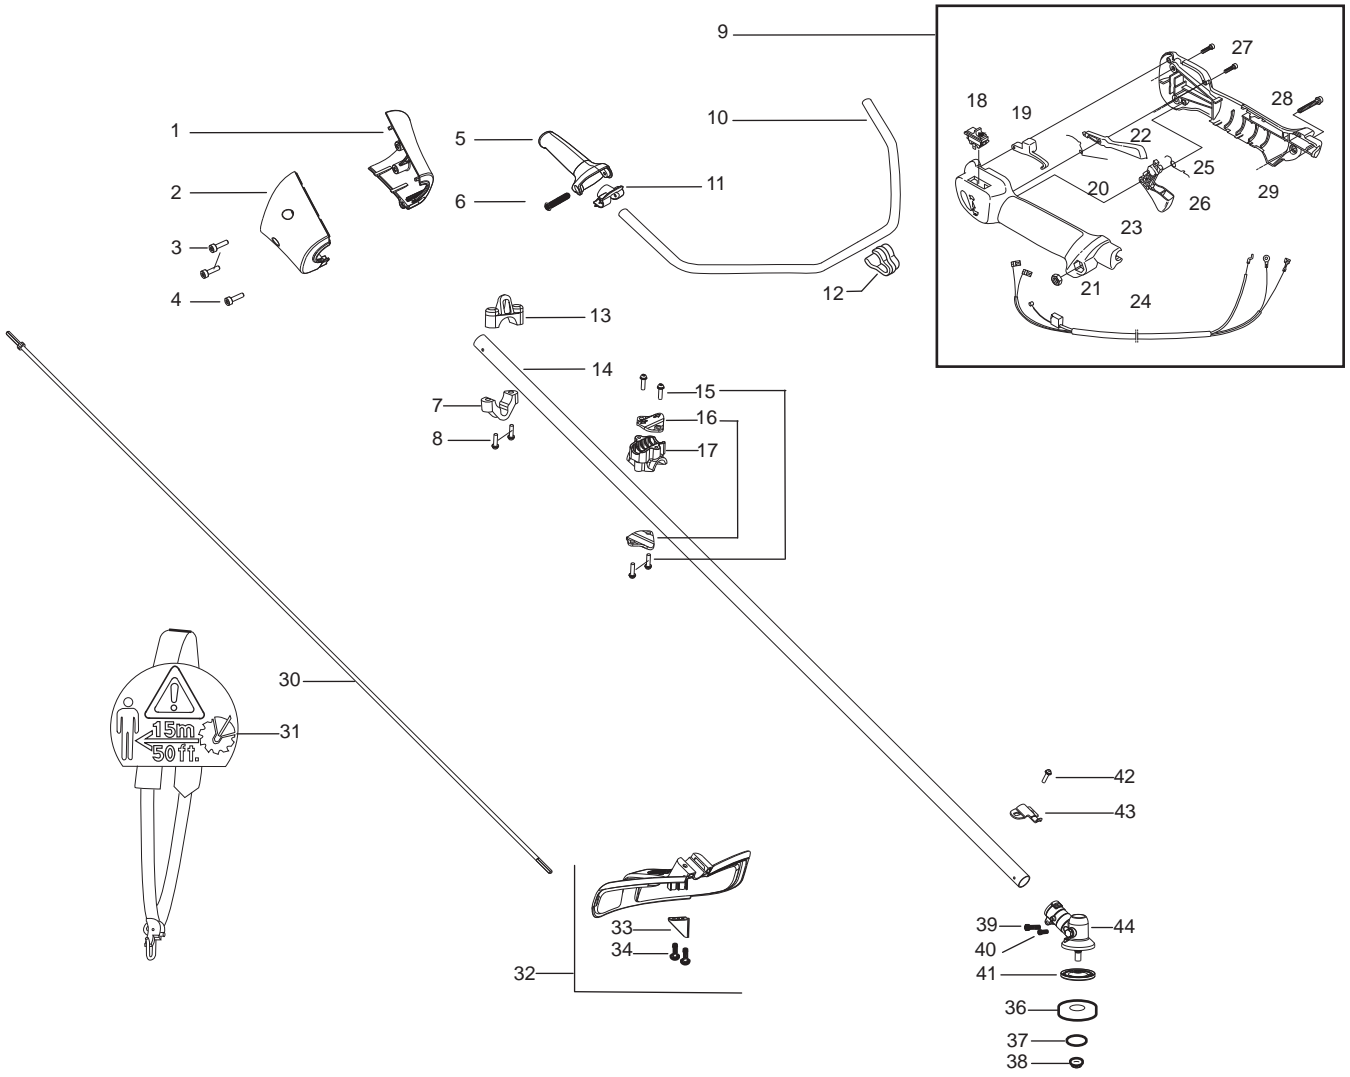

Ref.	Part No.	Description	Ref.	Part No.	Description	Ref.	Part No.	Description
1.	545036401	Nose Cone - LH	24.	545056201	Assy - Cable Wire	44.	530096295	Assy - Gearbox
2.	545036501	Nose Cone - RH	25.	537174201	Spring - Trigger	<div style="border: 1px solid black; padding: 5px; width: fit-content; margin: 0 auto;">Not Shown</div>		
3.	530016448	Screw	26.	537160801	Trigger - Throttle			
4.	530016449	Screw	27.	503216618	Screw			
5.	503721003	Handle-Assist	28.	503200735	Screw			
6.	503210745	Bolt	29.	537160301	Housing-Throttle - RH			
7.	545056601	Clamp-Harness (lower)	30.	545007507	Flexshaft			
8.	530015940	Screw	31.	537216202	Harness w/warning			
9.	545067101	Assy-Throttle Housing (Incl. 18,19,20,21,22,23, 24,25,26,27,28,29)	32.	545030901	Kit-Shield (Incl. 33,34)			
10.	502199503	Handlebar	33.	530052286	Limiter - Line			
11.	503804501	Cover-Assist Handle	34.	530015814	Screw			
12.	502211201	Clip-Handlebar	36.	503890101	Cup-Support			
13.	530057986	Clamp-Harness (upper)	37.	537285601	Support - Flange			
14.	545030701	Kit-Driveshaft	38.	503856301	Locknut - Blade			
15.	530015814	Screw	39.	530016014	Screw			
16.	530058563	Clamp - Bracket	40.	530016301	Screw			
17.	545058501	Clamp 1" Handlebar	41.	530150294	Assy - Dustcup			
18.	545030601	Kit-Switch	42.	530015771	Screw			
19.	537160701	Lockout-Starter Throttle	43.	530057554	Bracket - Shield			
20.	537174301	Spring - Lockout						
21.	503221013	Nut						
22.	537160601	Lockout - Throttle						
23.	537160203	Housing - Throttle - LH						
						545047543	Manual	
						545056101	Decal-Warning	
						537312901	Guard - Transport	
						530031159	Wrench-Hex	
						502114602	Wrench-Spark Plug	