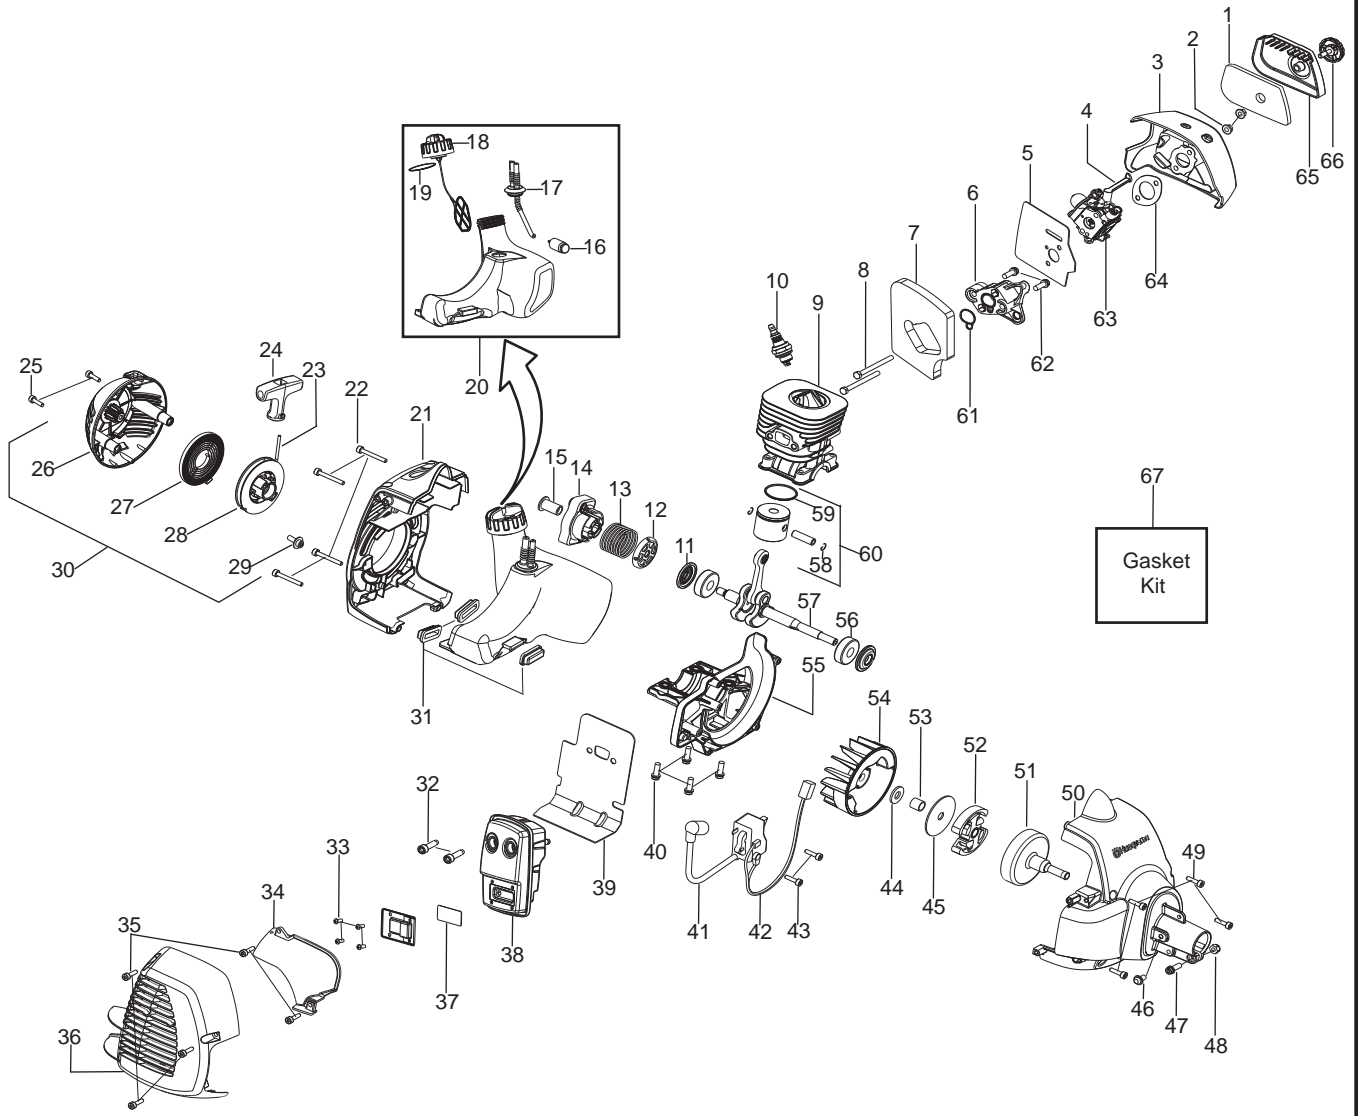

B

Ref.	Part No.	Description	Ref.	Part No.	Description	Ref.	Part No.	Description
1.	530150253	Filter	25.	530016426	Screw	48.	530403094	Nut
2.	530016101	Nut-Carb. Screw	26.	545029602	Starter Hsg. w/eyelet	49.	530016456	Screw
3.	530057845	Air Box	27.	545029801	Kit-Starter Spring	50.	545017501	Assy-Fan Housing
4.	530057844	Lever - Choke	28.	545029701	Kit-Starter Pulley	51.	530150039	Assy-Clutch Drum
5.	545050402	Kit-Carb. Gasket (Incl 7,61)	29.	530016468	Screw	52.	545050405	Kit-Clutch Assy.
6.	530035596	Adaptor-Carb.	30.	545073802	Assy-Starter Hsg.(Incl. 23,24,26,27,28,29)	53.	530057852	Spacer
7.	545030101	Kit-Gasket (foam)	31.	530059780	Isolator-Tank	54.	530039242	Flywheel
8.	530016400	Bolt	32.	530058982	Bolt-Muffler	55.	545054601	Crankcase
9.	545001001	Cylinder	33.	530015496	Screw	56.	545013401	Bearing
10.	952030201	Plug-Spark (RCJ-8Y)	34.	530150440	Shield-Heat	57.	545030001	Kit-Crankshaft
11.	545050403	Kit-Crankshaft seal	35.	530016449	Screw	58.	530015162	Retainer-Piston Pin
12.	530016475	Washer-Starter	36.	530059784	Guard-Muffler	59.	530019283	Ring-Piston
13.	530016450	Spring-Starter Cup	37.	545030501	Kit-Spark Arrestor (Incl. 33)	60.	545030301	Kit-Piston (Incl. 58,59)
14.	530150568	Assy-Starter Cup	38.	530057847	Assy-Muffler	61.	545030101	Kit-Gasket (adaptor seal)
15.	530059800	Coupling-Starter	39.	530057848	Gasket-Paper Metal	62.	530015897	Screw
16.	530095646	Assy-Fuel Filter	40.	530015897	Screw	63.	545006033	Kit-Carb. (Incl. 4,5,64)
17.	545030201	Kit-Fuel Line	41.	545046701	Module	64.	545030101	Kit-Gasket (air box)
18.	530150350	Assy-Cap w/ret.(Incl. 19)	42.	530039227	Assy-Leadwire	65.	530057846	Cover-Air Box
19.	530019293	O-ring - Fuel Cap	43.	530016456	Screw	66.	530059796	Assy-Knob
20.	530057853	Assy-Fuel Tank (Incl. 16,17,18,19)	44.	530016030	Washer	67.	545030101	Kit-Gasket (Incl. 5,7,11,19,39,61,64)
21.	530057851	Shroud-Rear	45.	530094189	Washer-Clutch	Not Shown		
22.	530016448	Screw	46.	530016469	Screw	530058709	Bulb-Purge	
23.	545029901	Kit-Rope	47.	530016470	Screw			
24.	530150318	Handle-Starter